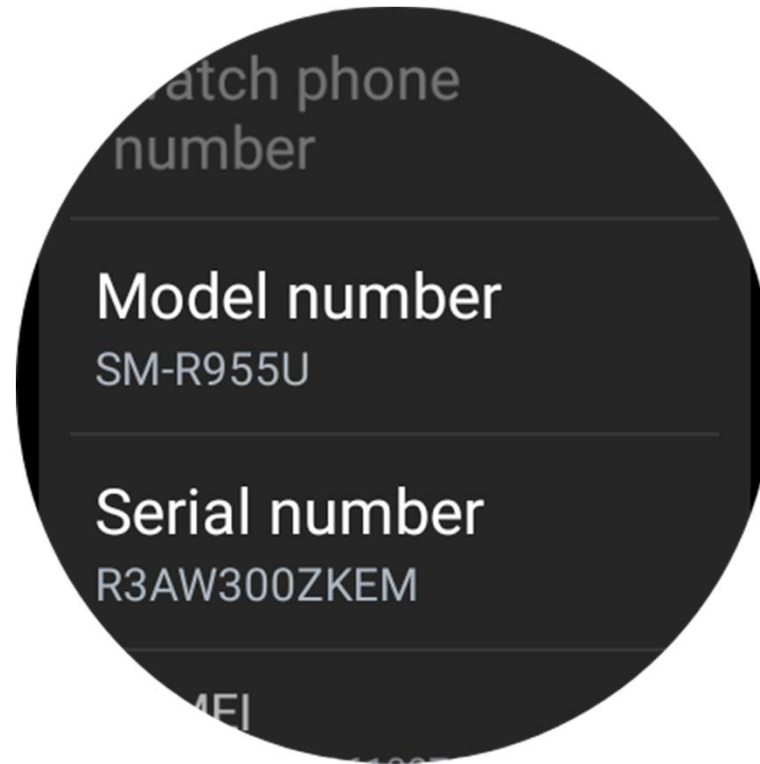

ID Label and Location : SM-R955U

Model number

Setting>About watch

ID Label and Location : SM-R955U

FCC certification

Setting>About watch>Status information