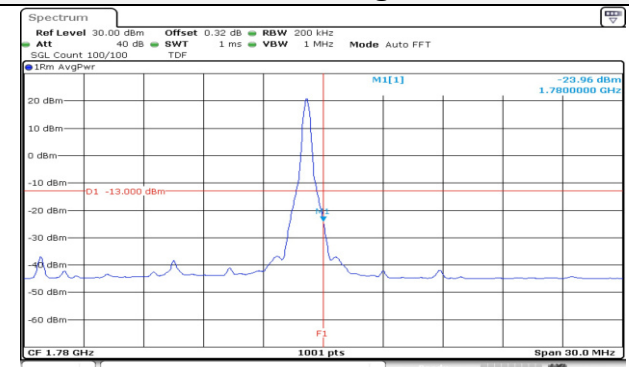

**10M BW QPSK Low ch. 1RB**

**10M BW QPSK High ch. 1RB**

**10M BW QPSK Low ch. FRB**

**10M BW QPSK High ch. FRB**

**15M BW QPSK Low ch. 1RB**

**15M BW QPSK High ch. 1RB**

**15M BW QPSK Low ch. FRB**

**15M BW QPSK High ch. FRB**

**20M BW QPSK Low ch. 1RB**

**20M BW QPSK High ch. 1RB**

**20M BW QPSK Low ch. FRB**

**20M BW QPSK High ch. FRB**

**Test mode: LTE Band 71**

**10M BW QPSK Low ch. 1RB**

**10M BW QPSK High ch. 1RB**

**10M BW QPSK Low ch. FRB**