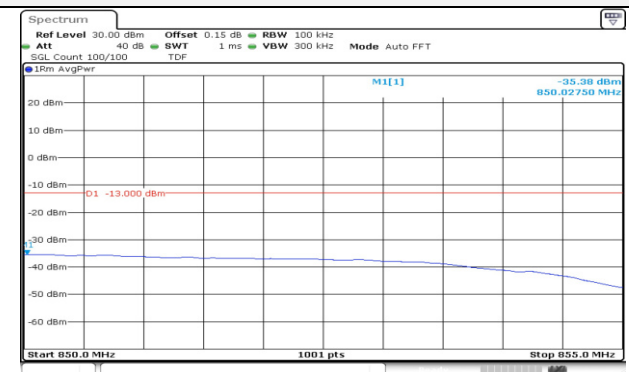

**10M BW QPSK Low ch. 1RB**

**10M BW QPSK High ch. 1RB**

**10M BW QPSK Low ch. FRB**

**10M BW QPSK High ch. FRB**

**10M BW QPSK Lower extended 1RB**

**10M BW QPSK Upper extended 1RB**

**10M BW QPSK Lower extended FRB**

**10M BW QPSK Upper extended FRB**

**15M BW QPSK Low ch. 1RB**

**15M BW QPSK High ch. 1RB**

**15M BW QPSK Low ch. FRB**

**15M BW QPSK High ch. FRB**

**15M BW QPSK Lower extended 1RB**

**15M BW QPSK Upper extended 1RB**

**15M BW QPSK Lower extended FRB**

**15M BW QPSK Upper extended FRB**

**Test mode: LTE Band 66/4**

**1.4M BW QPSK Low ch. 1RB**

**1.4M BW QPSK High ch. 1RB**

**1.4M BW QPSK Low ch. FRB**

**1.4M BW QPSK High ch. FRB**