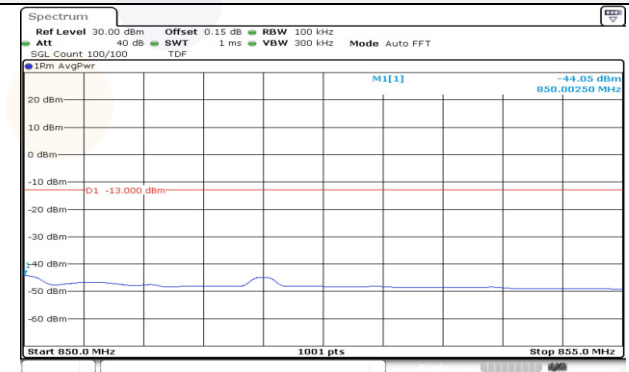

**10M BW QPSK Low ch. 1RB**

**10M BW QPSK High ch. 1RB**

**10M BW QPSK Low ch. FRB**

**10M BW QPSK High ch. FRB**

**10M BW QPSK Lower extended 1RB**

**10M BW QPSK Upper extended 1RB**

**10M BW QPSK Lower extended FRB**

**10M BW QPSK Upper extended FRB**

**15M BW QPSK Low ch. 1RB**

**15M BW QPSK High ch. 1RB**

**15M BW QPSK Low ch. FRB**

**15M BW QPSK High ch. FRB**

**15M BW QPSK Lower extended 1RB**

**15M BW QPSK Upper extended 1RB**

**15M BW QPSK Lower extended FRB**

**15M BW QPSK Upper extended FRB**

**Test mode: LTE Band 66/4**

**1.4M BW QPSK Low ch. 1RB**

**1.4M BW QPSK High ch. 1RB**

**1.4M BW QPSK Low ch. FRB**

**1.4M BW QPSK High ch. FRB**