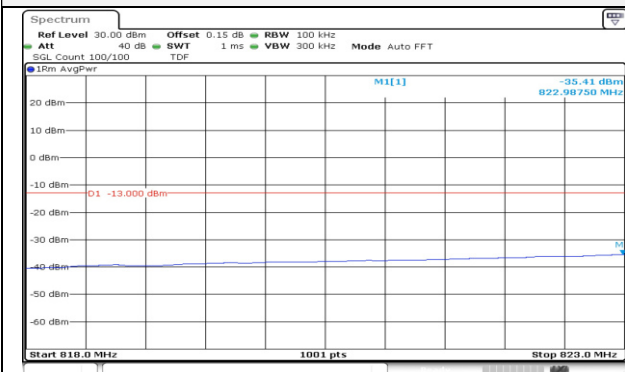

**10M BW QPSK Low ch. 1RB**

**10M BW QPSK High ch. 1RB**

**10M BW QPSK Low ch. FRB**

**10M BW QPSK High ch. FRB**

**10M BW QPSK Lower extended 1RB**

**10M BW QPSK Upper extended 1RB**

**10M BW QPSK Lower extended FRB**

**10M BW QPSK Upper extended FRB**

**15M BW QPSK Low ch. 1RB**

**15M BW QPSK High ch. 1RB**

**15M BW QPSK Low ch. FRB**

**15M BW QPSK High ch. FRB**

**15M BW QPSK Lower extended 1RB**

**15M BW QPSK Upper extended 1RB**

**15M BW QPSK Lower extended FRB**

**15M BW QPSK Upper extended FRB**

**Test mode: LTE Band 66/4**

**1.4M BW QPSK Low ch. 1RB**

**1.4M BW QPSK High ch. 1RB**

**1.4M BW QPSK Low ch. FRB**

**1.4M BW QPSK High ch. FRB**