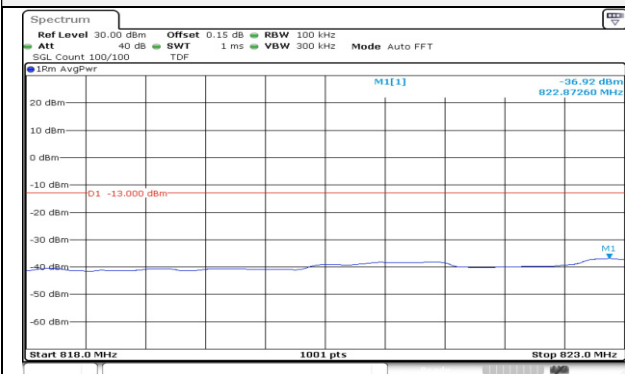

**10M BW QPSK Low ch. 1RB**

**10M BW QPSK High ch. 1RB**

**10M BW QPSK Low ch. FRB**

**10M BW QPSK High ch. FRB**

**10M BW QPSK Lower extended 1RB**

**10M BW QPSK Upper extended 1RB**

**10M BW QPSK Lower extended FRB**

**10M BW QPSK Upper extended FRB**

**15M BW QPSK Low ch. 1RB**

**15M BW QPSK High ch. 1RB**

**15M BW QPSK Low ch. FRB**

**15M BW QPSK High ch. FRB**

**15M BW QPSK Lower extended 1RB**

**15M BW QPSK Upper extended 1RB**

**15M BW QPSK Lower extended FRB**

**15M BW QPSK Upper extended FRB**

**Test mode: LTE Band 66/4**

**1.4M BW QPSK Low ch. 1RB**

**1.4M BW QPSK High ch. 1RB**

**1.4M BW QPSK Low ch. FRB**

**1.4M BW QPSK High ch. FRB**