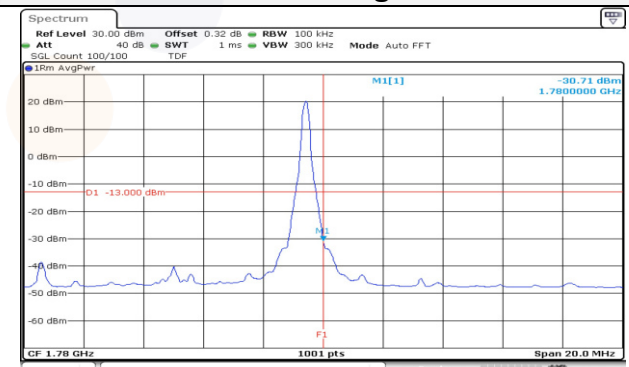

**15M BW QPSK Lower extended FRB**

**15M BW QPSK Upper extended FRB**

**Test mode: LTE Band 66/4**

**1.4M BW QPSK Low ch. 1RB**

**1.4M BW QPSK High ch. 1RB**

**1.4M BW QPSK Low ch. FRB**

**1.4M BW QPSK High ch. FRB**

**3M BW QPSK Low ch. 1RB**

**3M BW QPSK High ch. 1RB**

**3M BW QPSK Low ch. FRB**

**3M BW QPSK High ch. FRB**

**5M BW QPSK Low ch. 1RB**

**5M BW QPSK High ch. 1RB**

**5M BW QPSK Low ch. FRB**

**5M BW QPSK High ch. FRB**

**10M BW QPSK Low ch. 1RB**

**10M BW QPSK High ch. 1RB**

**10M BW QPSK Low ch. FRB**

**10M BW QPSK High ch. FRB**

**15M BW QPSK Low ch. 1RB**

**15M BW QPSK High ch. 1RB**

**15M BW QPSK Low ch. FRB**

**15M BW QPSK High ch. FRB**