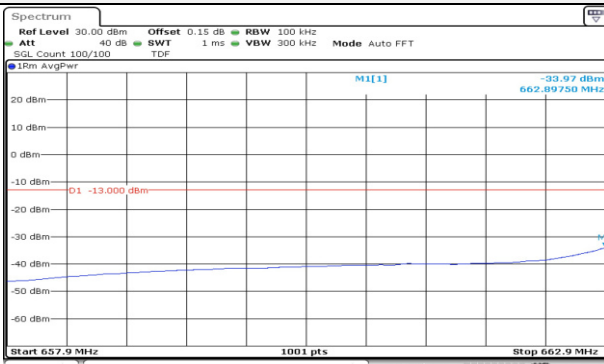

**20M BW QPSK Low ch. 1RB**

**20M BW QPSK High ch. 1RB**

**20M BW QPSK Low ch. FRB**

**20M BW QPSK High ch. FRB**

**Test mode: LTE Band 71**

**10M BW QPSK Low ch. 1RB**

**10M BW QPSK High ch. 1RB**

**10M BW QPSK Low ch. FRB**

**10M BW QPSK High ch. FRB**

**10M BW QPSK Lower extended 1RB**

**10M BW QPSK Upper extended 1RB**

**10M BW QPSK Lower extended FRB**

**10M BW QPSK Upper extended FRB**

**15M BW QPSK Low ch. 1RB**

**15M BW QPSK High ch. 1RB**