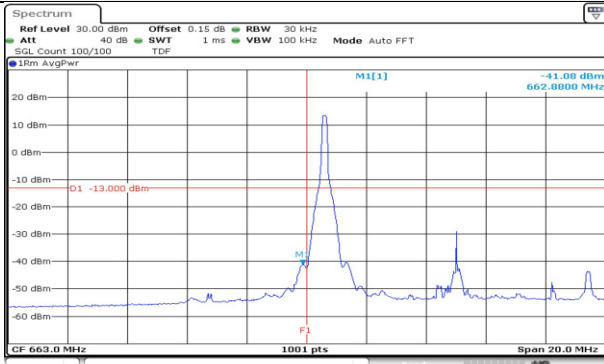

**10M BW QPSK Low ch. 1RB**

**10M BW QPSK High ch. 1RB**

**10M BW QPSK Low ch. FRB**

**10M BW QPSK High ch. FRB**

**15M BW QPSK Low ch. 1RB**

**15M BW QPSK High ch. 1RB**

**15M BW QPSK Low ch. FRB**

**15M BW QPSK High ch. FRB**

**20M BW QPSK Low ch. 1RB**

**20M BW QPSK High ch. 1RB**

**20M BW QPSK Low ch. FRB**

**20M BW QPSK High ch. FRB**

**Test mode: LTE Band 71**

**10M BW QPSK Low ch. 1RB**

**10M BW QPSK High ch. 1RB**

**10M BW QPSK Low ch. FRB**