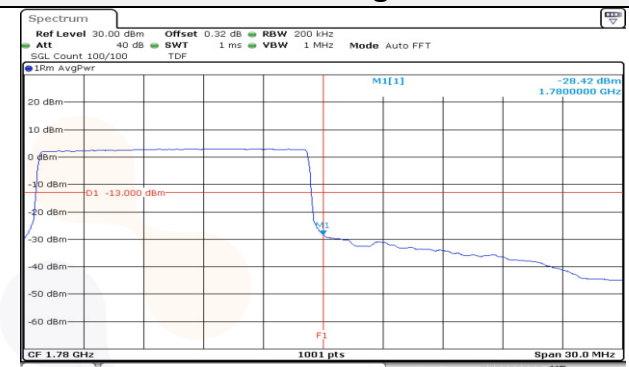

**10M BW QPSK Low ch. 1RB**

**10M BW QPSK High ch. 1RB**

**10M BW QPSK Low ch. FRB**

**10M BW QPSK High ch. FRB**

**15M BW QPSK Low ch. 1RB**

**15M BW QPSK High ch. 1RB**

**15M BW QPSK Low ch. FRB**

**15M BW QPSK High ch. FRB**

**20M BW QPSK Low ch. 1RB**

**20M BW QPSK High ch. 1RB**

**20M BW QPSK Low ch. FRB**

**20M BW QPSK High ch. FRB**

**Test mode: LTE Band 71**

**10M BW QPSK Low ch. 1RB**

**10M BW QPSK High ch. 1RB**

**10M BW QPSK Low ch. FRB**