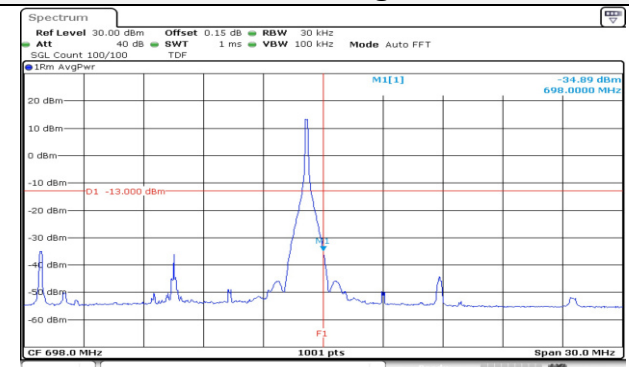

**20M BW QPSK Low ch. 1RB**

**20M BW QPSK High ch. 1RB**

**20M BW QPSK Low ch. FRB**

**20M BW QPSK High ch. FRB**

**Test mode: LTE Band 71**

**10M BW QPSK Low ch. 1RB**

**10M BW QPSK High ch. 1RB**

**10M BW QPSK Low ch. FRB**

**10M BW QPSK High ch. FRB**

**10M BW QPSK Lower extended 1RB**

**10M BW QPSK Upper extended 1RB**

**10M BW QPSK Lower extended FRB**

**10M BW QPSK Upper extended FRB**

**15M BW QPSK Low ch. 1RB**

**15M BW QPSK High ch. 1RB**