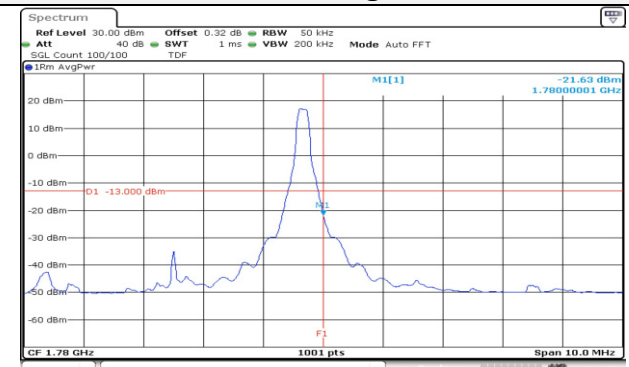

**15M BW QPSK Lower extended FRB**

**15M BW QPSK Upper extended FRB**

**Test mode: LTE Band 66/4**

**1.4M BW QPSK Low ch. 1RB**

**1.4M BW QPSK High ch. 1RB**

**1.4M BW QPSK Low ch. FRB**

**1.4M BW QPSK High ch. FRB**

**3M BW QPSK Low ch. 1RB**

**3M BW QPSK High ch. 1RB**

**3M BW QPSK Low ch. FRB**

**3M BW QPSK High ch. FRB**

**5M BW QPSK Low ch. 1RB**

**5M BW QPSK High ch. 1RB**

**5M BW QPSK Low ch. FRB**

**5M BW QPSK High ch. FRB**

**10M BW QPSK Low ch. 1RB**

**10M BW QPSK High ch. 1RB**

**10M BW QPSK Low ch. FRB**

**10M BW QPSK High ch. FRB**

**15M BW QPSK Low ch. 1RB**

**15M BW QPSK High ch. 1RB**

**15M BW QPSK Low ch. FRB**

**15M BW QPSK High ch. FRB**