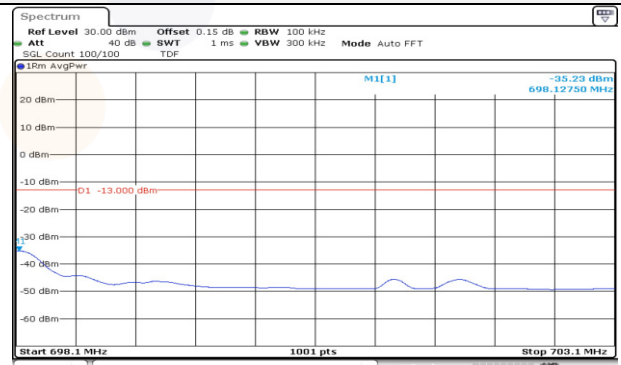

**10M BW QPSK Low ch. 1RB**

**10M BW QPSK High ch. 1RB**

**10M BW QPSK Low ch. FRB**

**10M BW QPSK High ch. FRB**

**15M BW QPSK Low ch. 1RB**

**15M BW QPSK High ch. 1RB**

**15M BW QPSK Low ch. FRB**

**15M BW QPSK High ch. FRB**

**20M BW QPSK Low ch. 1RB**

**20M BW QPSK High ch. 1RB**

**20M BW QPSK Low ch. FRB**

**20M BW QPSK High ch. FRB**

**Test mode: LTE Band 71**

**10M BW QPSK Low ch. 1RB**

**10M BW QPSK High ch. 1RB**

**10M BW QPSK Low ch. FRB**

**10M BW QPSK High ch. FRB**

**10M BW QPSK Lower extended 1RB**

**10M BW QPSK Upper extended 1RB**

**10M BW QPSK Lower extended FRB**

**10M BW QPSK Upper extended FRB**

**15M BW QPSK Low ch. 1RB**

**15M BW QPSK High ch. 1RB**