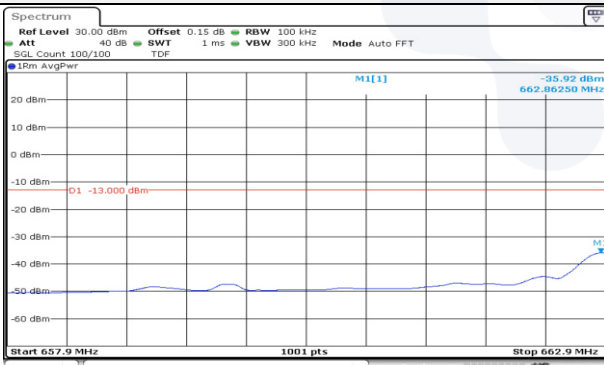

**10M BW QPSK Low ch. 1RB**

**10M BW QPSK High ch. 1RB**

**10M BW QPSK Low ch. FRB**

**10M BW QPSK High ch. FRB**

**15M BW QPSK Low ch. 1RB**

**15M BW QPSK High ch. 1RB**

**15M BW QPSK Low ch. FRB**

**15M BW QPSK High ch. FRB**

**20M BW QPSK Low ch. 1RB**

**20M BW QPSK High ch. 1RB**

**20M BW QPSK Low ch. FRB**

**20M BW QPSK High ch. FRB**

**Test mode: LTE Band 71**

**10M BW QPSK Low ch. 1RB**

**10M BW QPSK High ch. 1RB**

**10M BW QPSK Low ch. FRB**

**10M BW QPSK High ch. FRB**

**10M BW QPSK Lower extended 1RB**

**10M BW QPSK Upper extended 1RB**

**10M BW QPSK Lower extended FRB**

**10M BW QPSK Upper extended FRB**

**15M BW QPSK Low ch. 1RB**

**15M BW QPSK High ch. 1RB**