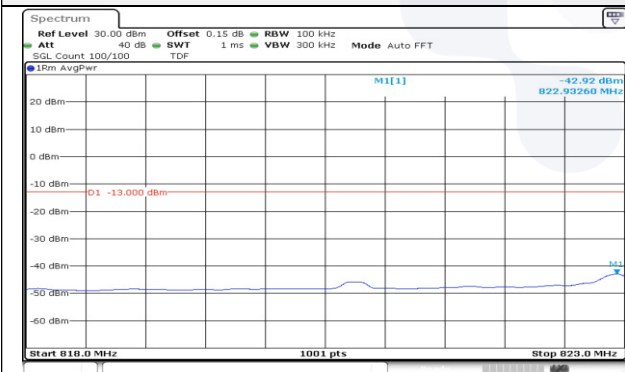

**10M BW QPSK Low ch. 1RB**

**10M BW QPSK High ch. 1RB**

**10M BW QPSK Low ch. FRB**

**10M BW QPSK High ch. FRB**

**10M BW QPSK Lower extended 1RB**

**10M BW QPSK Upper extended 1RB**

**10M BW QPSK Lower extended FRB**

**10M BW QPSK Upper extended FRB**

**15M BW QPSK Low ch. 1RB**

**15M BW QPSK High ch. 1RB**

**15M BW QPSK Low ch. FRB**

**15M BW QPSK High ch. FRB**

**15M BW QPSK Lower extended 1RB**

**15M BW QPSK Upper extended 1RB**

**15M BW QPSK Lower extended FRB**

**15M BW QPSK Upper extended FRB**

**Test mode: LTE Band 66/4**

**1.4M BW QPSK Low ch. 1RB**

**1.4M BW QPSK High ch. 1RB**

**1.4M BW QPSK Low ch. FRB**

**1.4M BW QPSK High ch. FRB**