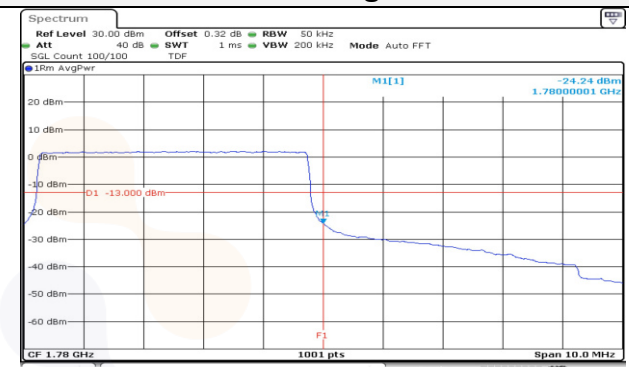

**15M BW QPSK Lower extended FRB**

**15M BW QPSK Upper extended FRB**

**Test mode: LTE Band 66/4**

**1.4M BW QPSK Low ch. 1RB**

**1.4M BW QPSK High ch. 1RB**

**1.4M BW QPSK Low ch. FRB**

**1.4M BW QPSK High ch. FRB**

**3M BW QPSK Low ch. 1RB**

**3M BW QPSK High ch. 1RB**

**3M BW QPSK Low ch. FRB**

**3M BW QPSK High ch. FRB**

**5M BW QPSK Low ch. 1RB**

**5M BW QPSK High ch. 1RB**

**5M BW QPSK Low ch. FRB**

**5M BW QPSK High ch. FRB**

**10M BW QPSK Low ch. 1RB**

**10M BW QPSK High ch. 1RB**

**10M BW QPSK Low ch. FRB**

**10M BW QPSK High ch. FRB**

**15M BW QPSK Low ch. 1RB**

**15M BW QPSK High ch. 1RB**

**15M BW QPSK Low ch. FRB**

**15M BW QPSK High ch. FRB**