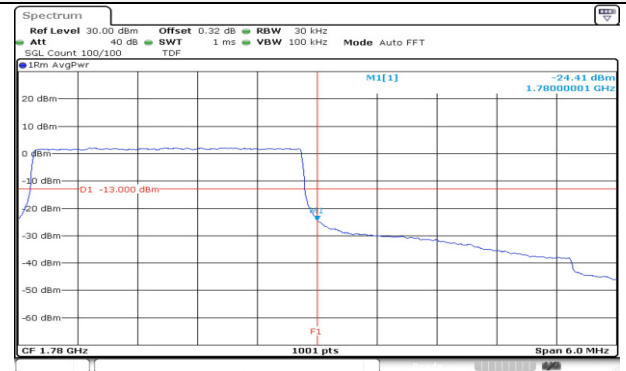

**15M BW QPSK Lower extended FRB**

**15M BW QPSK Upper extended FRB**

**Test mode: LTE Band 66/4**

**1.4M BW QPSK Low ch. 1RB**

**1.4M BW QPSK High ch. 1RB**

**1.4M BW QPSK Low ch. FRB**

**1.4M BW QPSK High ch. FRB**

**3M BW QPSK Low ch. 1RB**

**3M BW QPSK High ch. 1RB**

**3M BW QPSK Low ch. FRB**

**3M BW QPSK High ch. FRB**

**5M BW QPSK Low ch. 1RB**

**5M BW QPSK High ch. 1RB**

**5M BW QPSK Low ch. FRB**

**5M BW QPSK High ch. FRB**

**10M BW QPSK Low ch. 1RB**

**10M BW QPSK High ch. 1RB**

**10M BW QPSK Low ch. FRB**

**10M BW QPSK High ch. FRB**

**15M BW QPSK Low ch. 1RB**

**15M BW QPSK High ch. 1RB**

**15M BW QPSK Low ch. FRB**

**15M BW QPSK High ch. FRB**