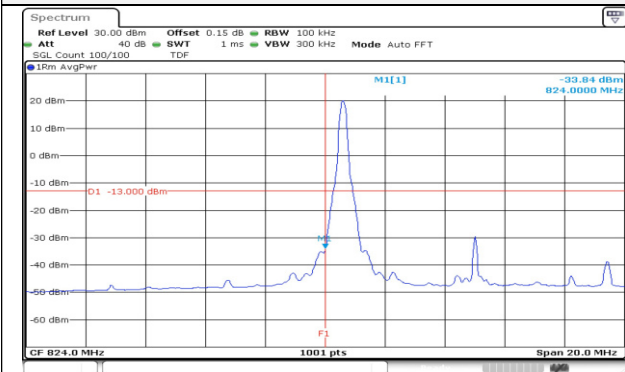

**10M BW QPSK Low ch. 1RB**

**10M BW QPSK High ch. 1RB**

**10M BW QPSK Low ch. FRB**

**10M BW QPSK High ch. FRB**

**10M BW QPSK Lower extended 1RB**

**10M BW QPSK Upper extended 1RB**

**10M BW QPSK Lower extended FRB**

**10M BW QPSK Upper extended FRB**

**15M BW QPSK Low ch. 1RB**

**15M BW QPSK High ch. 1RB**

**15M BW QPSK Low ch. FRB**

**15M BW QPSK High ch. FRB**

**15M BW QPSK Lower extended 1RB**

**15M BW QPSK Upper extended 1RB**

**15M BW QPSK Lower extended FRB**

**15M BW QPSK Upper extended FRB**

**Test mode: LTE Band 66/4**

**1.4M BW QPSK Low ch. 1RB**

**1.4M BW QPSK High ch. 1RB**

**1.4M BW QPSK Low ch. FRB**

**1.4M BW QPSK High ch. FRB**