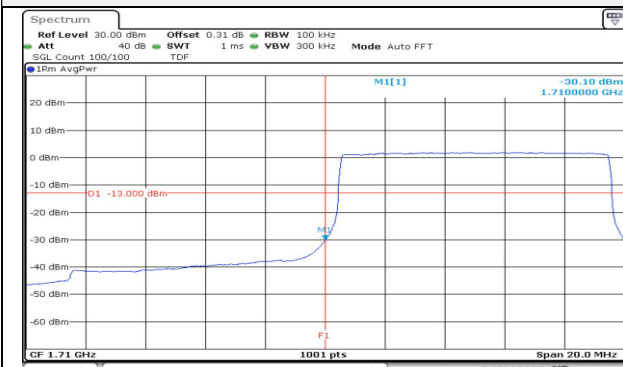

**15M BW QPSK Lower extended FRB**

**15M BW QPSK Upper extended FRB**

**Test mode: LTE Band 66/4**

**1.4M BW QPSK Low ch. 1RB**

**1.4M BW QPSK High ch. 1RB**

**1.4M BW QPSK Low ch. FRB**

**1.4M BW QPSK High ch. FRB**

**3M BW QPSK Low ch. 1RB**

**3M BW QPSK High ch. 1RB**

**3M BW QPSK Low ch. FRB**

**3M BW QPSK High ch. FRB**

**5M BW QPSK Low ch. 1RB**

**5M BW QPSK High ch. 1RB**

**5M BW QPSK Low ch. FRB**

**5M BW QPSK High ch. FRB**

**10M BW QPSK Low ch. 1RB**

**10M BW QPSK High ch. 1RB**

**10M BW QPSK Low ch. FRB**

**10M BW QPSK High ch. FRB**

**15M BW QPSK Low ch. 1RB**

**15M BW QPSK High ch. 1RB**

**15M BW QPSK Low ch. FRB**

**15M BW QPSK High ch. FRB**