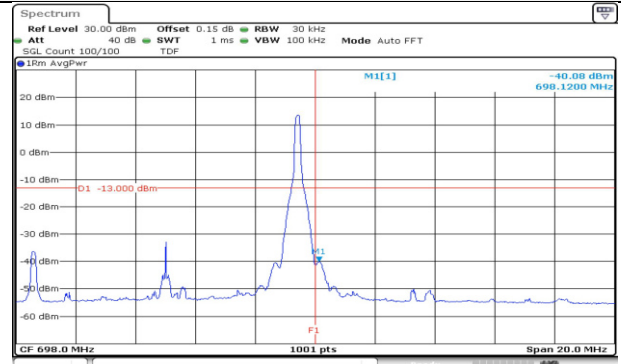

**10M BW QPSK Low ch. 1RB**

**10M BW QPSK High ch. 1RB**

**10M BW QPSK Low ch. FRB**

**10M BW QPSK High ch. FRB**

**15M BW QPSK Low ch. 1RB**

**15M BW QPSK High ch. 1RB**

**15M BW QPSK Low ch. FRB**

**15M BW QPSK High ch. FRB**

**20M BW QPSK Low ch. 1RB**

**20M BW QPSK High ch. 1RB**

**20M BW QPSK Low ch. FRB**

**20M BW QPSK High ch. FRB**

**Test mode: LTE Band 71**

**10M BW QPSK Low ch. 1RB**

**10M BW QPSK High ch. 1RB**

**10M BW QPSK Low ch. FRB**