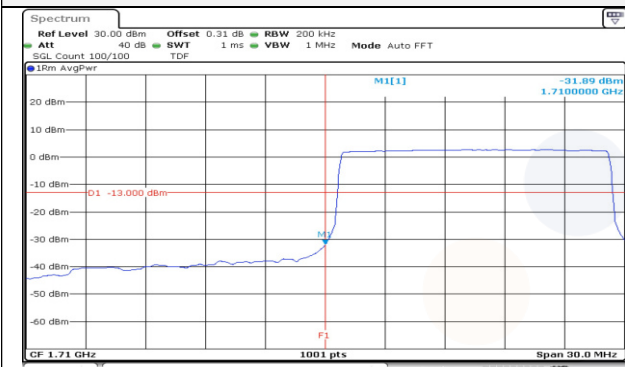

**10M BW QPSK Low ch. 1RB**

**10M BW QPSK High ch. 1RB**

**10M BW QPSK Low ch. FRB**

**10M BW QPSK High ch. FRB**

**15M BW QPSK Low ch. 1RB**

**15M BW QPSK High ch. 1RB**

**15M BW QPSK Low ch. FRB**

**15M BW QPSK High ch. FRB**

**20M BW QPSK Low ch. 1RB**

**20M BW QPSK High ch. 1RB**

**20M BW QPSK Low ch. FRB**

**20M BW QPSK High ch. FRB**

**Test mode: LTE Band 71**

**10M BW QPSK Low ch. 1RB**

**10M BW QPSK High ch. 1RB**

**10M BW QPSK Low ch. FRB**