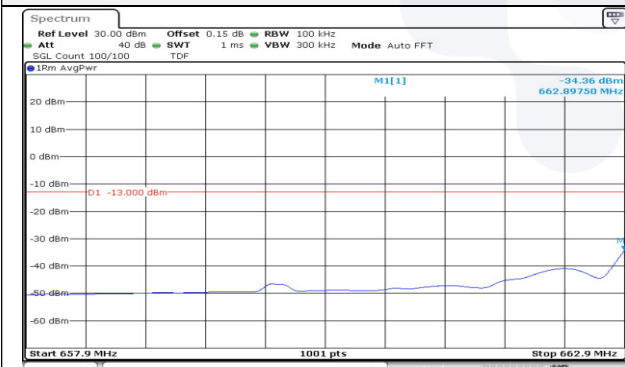

15M BW QPSK Lower extended 1RB