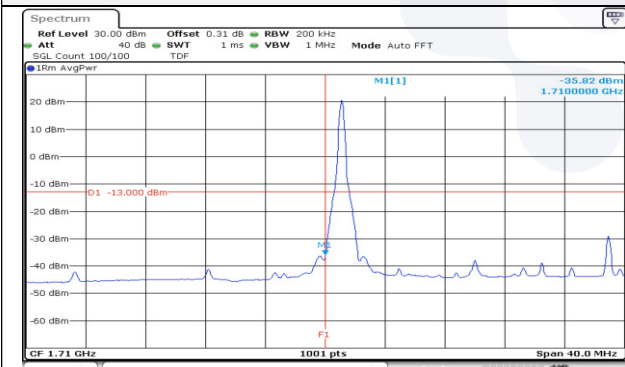

**10M BW QPSK Low ch. 1RB**

**10M BW QPSK High ch. 1RB**

**10M BW QPSK Low ch. FRB**

**10M BW QPSK High ch. FRB**

**15M BW QPSK Low ch. 1RB**

**15M BW QPSK High ch. 1RB**

**15M BW QPSK Low ch. FRB**

**15M BW QPSK High ch. FRB**

**20M BW QPSK Low ch. 1RB**

**20M BW QPSK High ch. 1RB**

**20M BW QPSK Low ch. FRB**

**20M BW QPSK High ch. FRB**

**Test mode: LTE Band 71**

**10M BW QPSK Low ch. 1RB**

**10M BW QPSK High ch. 1RB**

**10M BW QPSK Low ch. FRB**