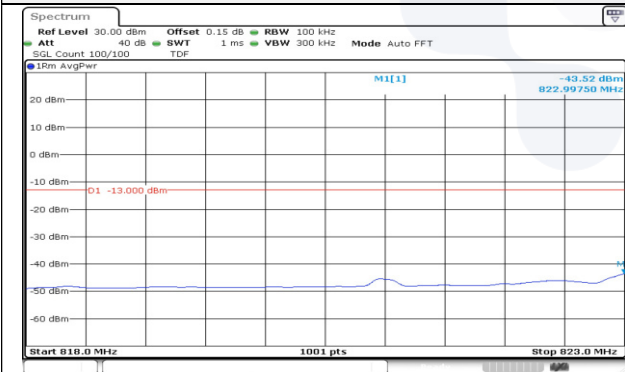

**10M BW QPSK Low ch. 1RB**

**10M BW QPSK High ch. 1RB**

**10M BW QPSK Low ch. FRB**

**10M BW QPSK High ch. FRB**

**10M BW QPSK Lower extended 1RB**

**10M BW QPSK Upper extended 1RB**

**10M BW QPSK Lower extended FRB**

**10M BW QPSK Upper extended FRB**

**15M BW QPSK Low ch. 1RB**

**15M BW QPSK High ch. 1RB**

**15M BW QPSK Low ch. FRB**

**15M BW QPSK High ch. FRB**

**15M BW QPSK Lower extended 1RB**

**15M BW QPSK Upper extended 1RB**

**15M BW QPSK Lower extended FRB**

**15M BW QPSK Upper extended FRB**

**Test mode: LTE Band 66/4**

**1.4M BW QPSK Low ch. 1RB**

**1.4M BW QPSK High ch. 1RB**

**1.4M BW QPSK Low ch. FRB**

**1.4M BW QPSK High ch. FRB**