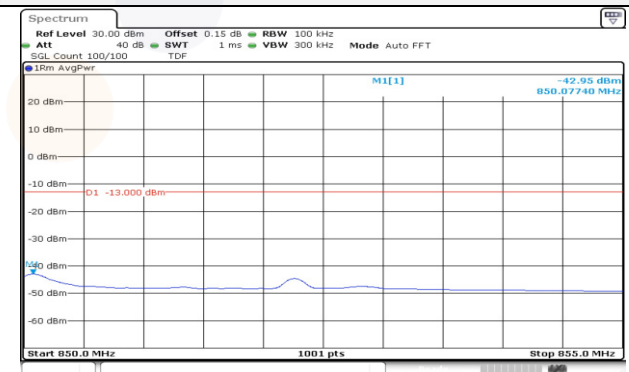

**10M BW QPSK Low ch. 1RB**

**10M BW QPSK High ch. 1RB**

**10M BW QPSK Low ch. FRB**

**10M BW QPSK High ch. FRB**

**10M BW QPSK Lower extended 1RB**

**10M BW QPSK Upper extended 1RB**

**10M BW QPSK Lower extended FRB**

**10M BW QPSK Upper extended FRB**

**15M BW QPSK Low ch. 1RB**

**15M BW QPSK High ch. 1RB**

**15M BW QPSK Low ch. FRB**

**15M BW QPSK High ch. FRB**

**15M BW QPSK Lower extended 1RB**

**15M BW QPSK Upper extended 1RB**

**15M BW QPSK Lower extended FRB**

**15M BW QPSK Upper extended FRB**

**Test mode: LTE Band 66/4**

**1.4M BW QPSK Low ch. 1RB**

**1.4M BW QPSK High ch. 1RB**

**1.4M BW QPSK Low ch. FRB**

**1.4M BW QPSK High ch. FRB**