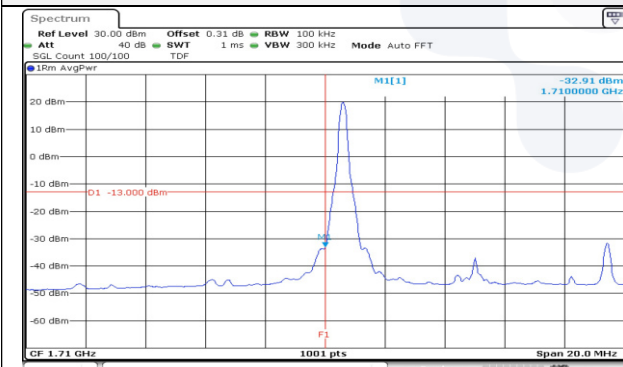

**15M BW QPSK Lower extended FRB**

**15M BW QPSK Upper extended FRB**

**Test mode: LTE Band 66/4**

**1.4M BW QPSK Low ch. 1RB**

**1.4M BW QPSK High ch. 1RB**

**1.4M BW QPSK Low ch. FRB**

**1.4M BW QPSK High ch. FRB**

**3M BW QPSK Low ch. 1RB**

**3M BW QPSK High ch. 1RB**

**3M BW QPSK Low ch. FRB**

**3M BW QPSK High ch. FRB**

**5M BW QPSK Low ch. 1RB**

**5M BW QPSK High ch. 1RB**

**5M BW QPSK Low ch. FRB**

**5M BW QPSK High ch. FRB**

**10M BW QPSK Low ch. 1RB**

**10M BW QPSK High ch. 1RB**

**10M BW QPSK Low ch. FRB**

**10M BW QPSK High ch. FRB**

**15M BW QPSK Low ch. 1RB**

**15M BW QPSK High ch. 1RB**

**15M BW QPSK Low ch. FRB**

**15M BW QPSK High ch. FRB**