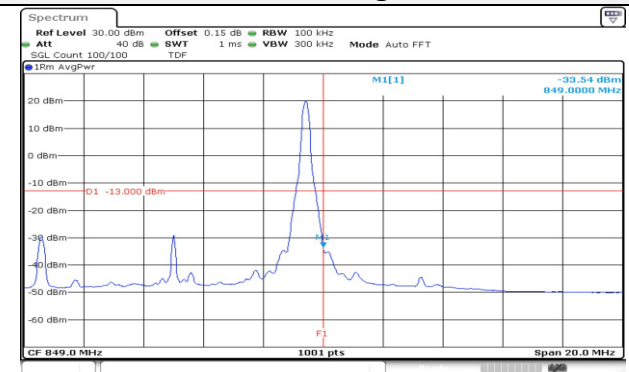

**10M BW QPSK Low ch. 1RB**

**10M BW QPSK High ch. 1RB**

**10M BW QPSK Low ch. FRB**

**10M BW QPSK High ch. FRB**

**10M BW QPSK Lower extended 1RB**

**10M BW QPSK Upper extended 1RB**

**10M BW QPSK Lower extended FRB**

**10M BW QPSK Upper extended FRB**

**15M BW QPSK Low ch. 1RB**

**15M BW QPSK High ch. 1RB**

**15M BW QPSK Low ch. FRB**

**15M BW QPSK High ch. FRB**

**15M BW QPSK Lower extended 1RB**

**15M BW QPSK Upper extended 1RB**

**15M BW QPSK Lower extended FRB**

**15M BW QPSK Upper extended FRB**

**Test mode: LTE Band 66/4**

**1.4M BW QPSK Low ch. 1RB**

**1.4M BW QPSK High ch. 1RB**

**1.4M BW QPSK Low ch. FRB**

**1.4M BW QPSK High ch. FRB**