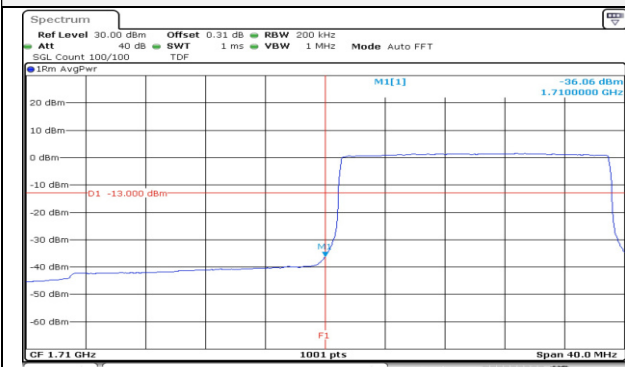

**10M BW QPSK Low ch. 1RB**

**10M BW QPSK High ch. 1RB**

**10M BW QPSK Low ch. FRB**

**10M BW QPSK High ch. FRB**

**15M BW QPSK Low ch. 1RB**

**15M BW QPSK High ch. 1RB**

**15M BW QPSK Low ch. FRB**

**15M BW QPSK High ch. FRB**

**20M BW QPSK Low ch. 1RB**

**20M BW QPSK High ch. 1RB**

**20M BW QPSK Low ch. FRB**

**20M BW QPSK High ch. FRB**

**Test mode: LTE Band 71**

**10M BW QPSK Low ch. 1RB**

**10M BW QPSK High ch. 1RB**

**10M BW QPSK Low ch. FRB**