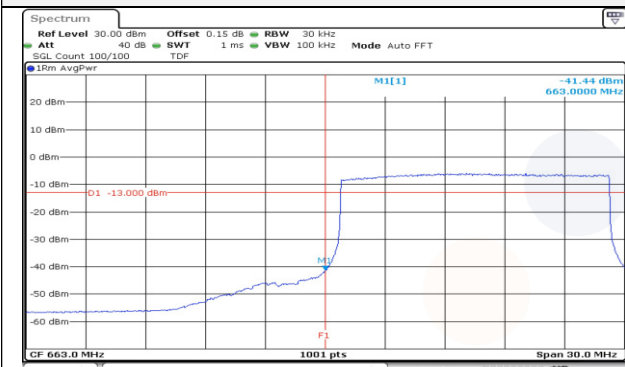

15M BW QPSK Low ch. FRB