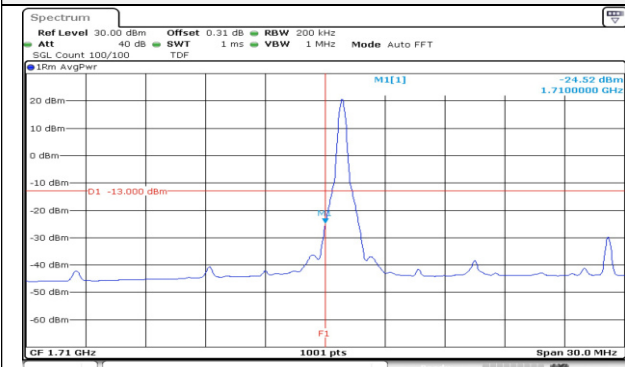

**10M BW QPSK Low ch. 1RB**

**10M BW QPSK High ch. 1RB**

**10M BW QPSK Low ch. FRB**

**10M BW QPSK High ch. FRB**

**15M BW QPSK Low ch. 1RB**

**15M BW QPSK High ch. 1RB**

**15M BW QPSK Low ch. FRB**

**15M BW QPSK High ch. FRB**

**20M BW QPSK Low ch. 1RB**

**20M BW QPSK High ch. 1RB**

**20M BW QPSK Low ch. FRB**

**20M BW QPSK High ch. FRB**

**Test mode: LTE Band 71**

**10M BW QPSK Low ch. 1RB**

**10M BW QPSK High ch. 1RB**

**10M BW QPSK Low ch. FRB**