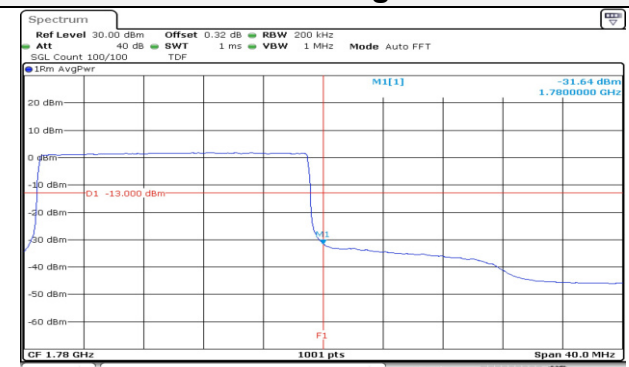

**20M BW QPSK Low ch. 1RB**

**20M BW QPSK High ch. 1RB**

**20M BW QPSK Low ch. FRB**

**20M BW QPSK High ch. FRB**

**Test mode: LTE Band 71**

**10M BW QPSK Low ch. 1RB**

**10M BW QPSK High ch. 1RB**

**10M BW QPSK Low ch. FRB**

**10M BW QPSK High ch. FRB**

**10M BW QPSK Lower extended 1RB**

**10M BW QPSK Upper extended 1RB**

**10M BW QPSK Lower extended FRB**

**10M BW QPSK Upper extended FRB**

**15M BW QPSK Low ch. 1RB**

**15M BW QPSK High ch. 1RB**