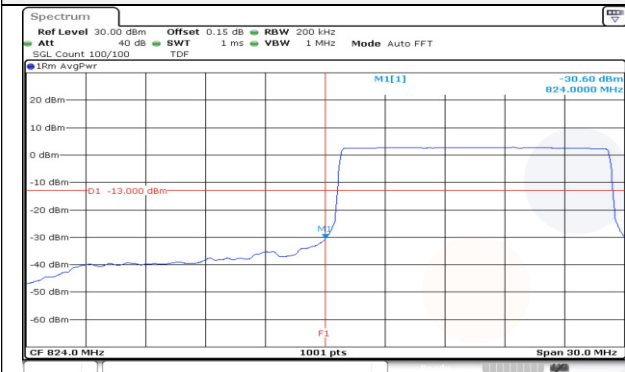

**10M BW QPSK Low ch. 1RB**

**10M BW QPSK High ch. 1RB**

**10M BW QPSK Low ch. FRB**

**10M BW QPSK High ch. FRB**

**10M BW QPSK Lower extended 1RB**

**10M BW QPSK Upper extended 1RB**

**10M BW QPSK Lower extended FRB**

**10M BW QPSK Upper extended FRB**

**15M BW QPSK Low ch. 1RB**

**15M BW QPSK High ch. 1RB**

**15M BW QPSK Low ch. FRB**

**15M BW QPSK High ch. FRB**

**15M BW QPSK Lower extended 1RB**

**15M BW QPSK Upper extended 1RB**

**15M BW QPSK Lower extended FRB**

**15M BW QPSK Upper extended FRB**

**Test mode: LTE Band 66/4**

**1.4M BW QPSK Low ch. 1RB**

**1.4M BW QPSK High ch. 1RB**

**1.4M BW QPSK Low ch. FRB**

**1.4M BW QPSK High ch. FRB**