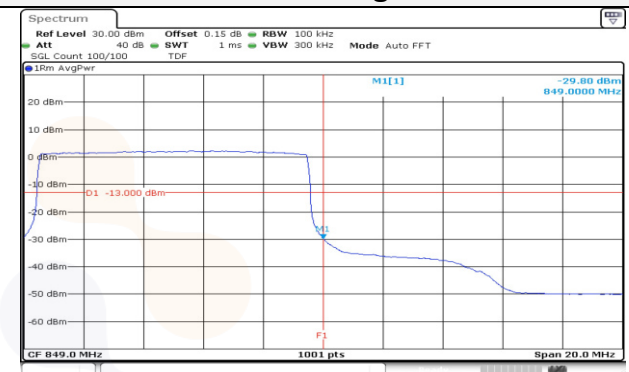

**10M BW QPSK Low ch. 1RB**

**10M BW QPSK High ch. 1RB**

**10M BW QPSK Low ch. FRB**

**10M BW QPSK High ch. FRB**

**10M BW QPSK Lower extended 1RB**

**10M BW QPSK Upper extended 1RB**

**10M BW QPSK Lower extended FRB**

**10M BW QPSK Upper extended FRB**

**15M BW QPSK Low ch. 1RB**

**15M BW QPSK High ch. 1RB**

**15M BW QPSK Low ch. FRB**

**15M BW QPSK High ch. FRB**

**15M BW QPSK Lower extended 1RB**

**15M BW QPSK Upper extended 1RB**

**15M BW QPSK Lower extended FRB**

**15M BW QPSK Upper extended FRB**

**Test mode: LTE Band 66/4**

**1.4M BW QPSK Low ch. 1RB**

**1.4M BW QPSK High ch. 1RB**

**1.4M BW QPSK Low ch. FRB**

**1.4M BW QPSK High ch. FRB**