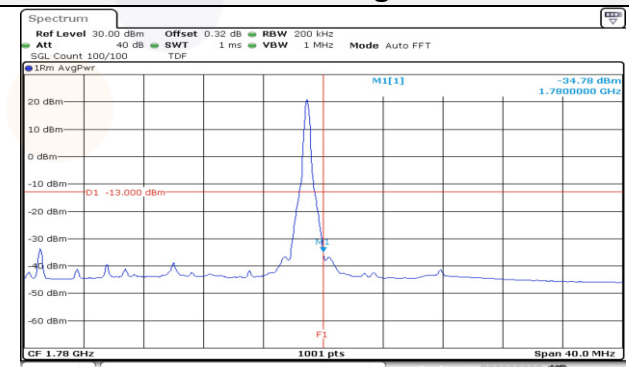

**10M BW QPSK Low ch. 1RB**

**10M BW QPSK High ch. 1RB**

**10M BW QPSK Low ch. FRB**

**10M BW QPSK High ch. FRB**

**15M BW QPSK Low ch. 1RB**

**15M BW QPSK High ch. 1RB**

**15M BW QPSK Low ch. FRB**

**15M BW QPSK High ch. FRB**

**20M BW QPSK Low ch. 1RB**

**20M BW QPSK High ch. 1RB**

**20M BW QPSK Low ch. FRB**

**20M BW QPSK High ch. FRB**

**Test mode: LTE Band 71**

**10M BW QPSK Low ch. 1RB**

**10M BW QPSK High ch. 1RB**

**10M BW QPSK Low ch. FRB**