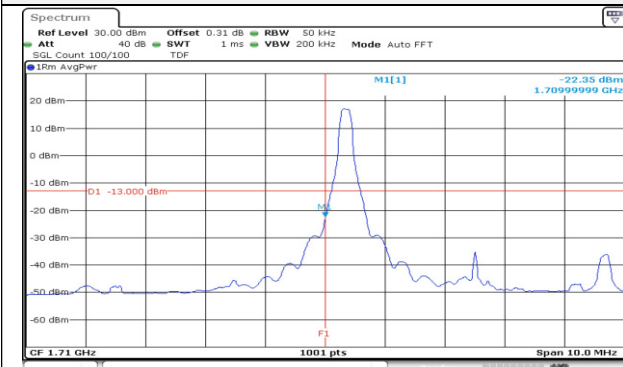

**15M BW QPSK Lower extended FRB**

**15M BW QPSK Upper extended FRB**

**Test mode: LTE Band 66/4**

**1.4M BW QPSK Low ch. 1RB**

**1.4M BW QPSK High ch. 1RB**

**1.4M BW QPSK Low ch. FRB**

**1.4M BW QPSK High ch. FRB**

**3M BW QPSK Low ch. 1RB**

**3M BW QPSK High ch. 1RB**

**3M BW QPSK Low ch. FRB**

**3M BW QPSK High ch. FRB**

**5M BW QPSK Low ch. 1RB**

**5M BW QPSK High ch. 1RB**

**5M BW QPSK Low ch. FRB**

**5M BW QPSK High ch. FRB**

**10M BW QPSK Low ch. 1RB**

**10M BW QPSK High ch. 1RB**

**10M BW QPSK Low ch. FRB**

**10M BW QPSK High ch. FRB**

**15M BW QPSK Low ch. 1RB**

**15M BW QPSK High ch. 1RB**

**15M BW QPSK Low ch. FRB**

**15M BW QPSK High ch. FRB**