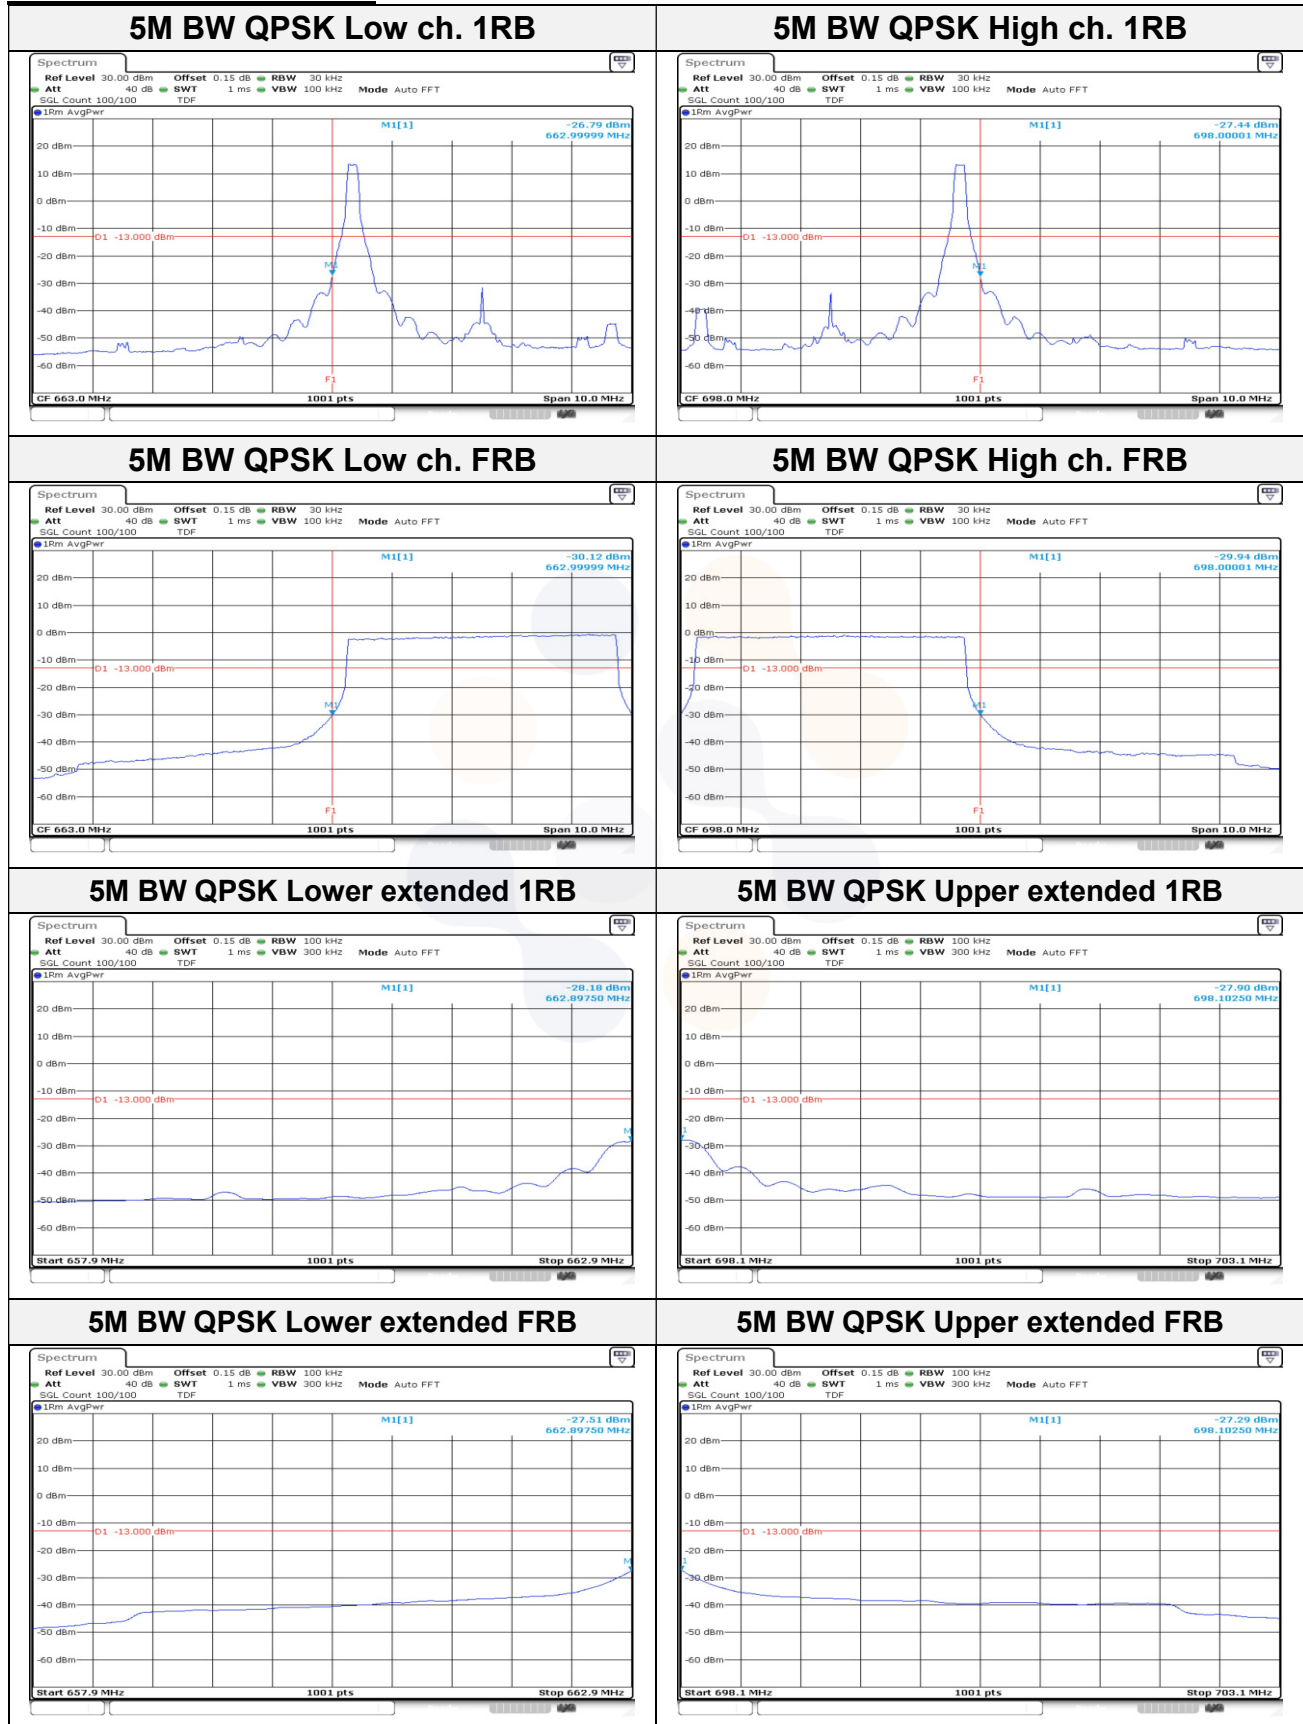

**10M BW QPSK Low ch. 1RB**

**10M BW QPSK High ch. 1RB**

**10M BW QPSK Low ch. FRB**

**10M BW QPSK High ch. FRB**

**15M BW QPSK Low ch. 1RB**

**15M BW QPSK High ch. 1RB**

**15M BW QPSK Low ch. FRB**

**15M BW QPSK High ch. FRB**

**20M BW QPSK Low ch. 1RB**

**20M BW QPSK High ch. 1RB**

**20M BW QPSK Low ch. FRB**

**20M BW QPSK High ch. FRB**

**Test mode: LTE Band 71**

**10M BW QPSK Low ch. 1RB**

**10M BW QPSK High ch. 1RB**

**10M BW QPSK Low ch. FRB**

**10M BW QPSK High ch. FRB**

**10M BW QPSK Lower extended 1RB**

**10M BW QPSK Upper extended 1RB**

**10M BW QPSK Lower extended FRB**

**10M BW QPSK Upper extended FRB**

**15M BW QPSK Low ch. 1RB**

**15M BW QPSK High ch. 1RB**