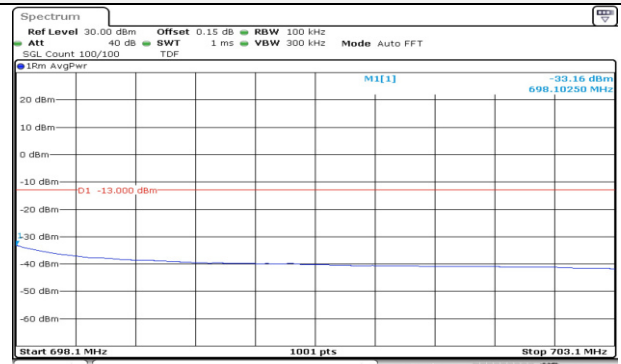

**20M BW QPSK Low ch. 1RB**

**20M BW QPSK High ch. 1RB**

**20M BW QPSK Low ch. FRB**

**20M BW QPSK High ch. FRB**

**Test mode: LTE Band 71**

**10M BW QPSK Low ch. 1RB**

**10M BW QPSK High ch. 1RB**

**10M BW QPSK Low ch. FRB**

**10M BW QPSK High ch. FRB**

**10M BW QPSK Lower extended 1RB**

**10M BW QPSK Upper extended 1RB**

**10M BW QPSK Lower extended FRB**

**10M BW QPSK Upper extended FRB**

**15M BW QPSK Low ch. 1RB**

**15M BW QPSK High ch. 1RB**

**15M BW QPSK Low ch. FRB**

**15M BW QPSK High ch. FRB**

**15M BW QPSK Lower extended 1RB**

**15M BW QPSK Upper extended 1RB**

**15M BW QPSK Lower extended FRB**

**15M BW QPSK Upper extended FRB**