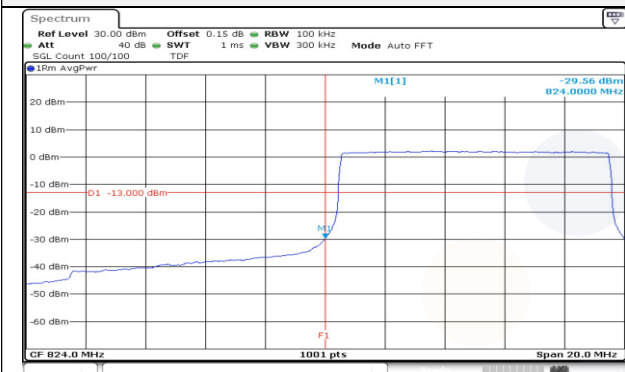

**10M BW QPSK Low ch. 1RB**

**10M BW QPSK High ch. 1RB**

**10M BW QPSK Low ch. FRB**

**10M BW QPSK High ch. FRB**

**10M BW QPSK Lower extended 1RB**

**10M BW QPSK Upper extended 1RB**

**10M BW QPSK Lower extended FRB**

**10M BW QPSK Upper extended FRB**

**15M BW QPSK Low ch. 1RB**

**15M BW QPSK High ch. 1RB**

**15M BW QPSK Low ch. FRB**

**15M BW QPSK High ch. FRB**

**15M BW QPSK Lower extended 1RB**

**15M BW QPSK Upper extended 1RB**

**15M BW QPSK Lower extended FRB**

**15M BW QPSK Upper extended FRB**

**Test mode: LTE Band 66/4**

**1.4M BW QPSK Low ch. 1RB**

**1.4M BW QPSK High ch. 1RB**

**1.4M BW QPSK Low ch. FRB**

**1.4M BW QPSK High ch. FRB**