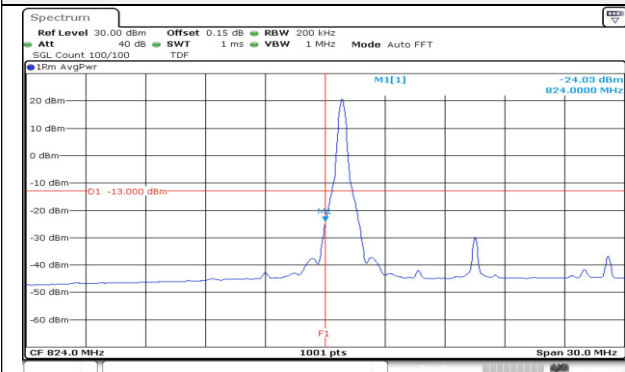

**10M BW QPSK Low ch. 1RB**

**10M BW QPSK High ch. 1RB**

**10M BW QPSK Low ch. FRB**

**10M BW QPSK High ch. FRB**

**10M BW QPSK Lower extended 1RB**

**10M BW QPSK Upper extended 1RB**

**10M BW QPSK Lower extended FRB**

**10M BW QPSK Upper extended FRB**

**15M BW QPSK Low ch. 1RB**

**15M BW QPSK High ch. 1RB**

**15M BW QPSK Low ch. FRB**

**15M BW QPSK High ch. FRB**

**15M BW QPSK Lower extended 1RB**

**15M BW QPSK Upper extended 1RB**

**15M BW QPSK Lower extended FRB**

**15M BW QPSK Upper extended FRB**

**Test mode: LTE Band 66/4**

**1.4M BW QPSK Low ch. 1RB**

**1.4M BW QPSK High ch. 1RB**

**1.4M BW QPSK Low ch. FRB**

**1.4M BW QPSK High ch. FRB**