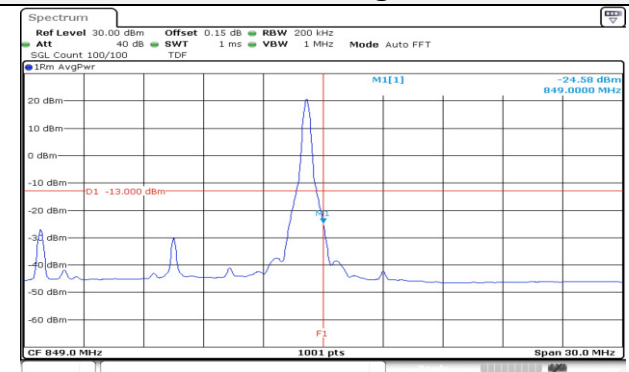

**10M BW QPSK Low ch. 1RB**

**10M BW QPSK High ch. 1RB**

**10M BW QPSK Low ch. FRB**

**10M BW QPSK High ch. FRB**

**10M BW QPSK Lower extended 1RB**

**10M BW QPSK Upper extended 1RB**

**10M BW QPSK Lower extended FRB**

**10M BW QPSK Upper extended FRB**

**15M BW QPSK Low ch. 1RB**

**15M BW QPSK High ch. 1RB**

**15M BW QPSK Low ch. FRB**

**15M BW QPSK High ch. FRB**

**15M BW QPSK Lower extended 1RB**

**15M BW QPSK Upper extended 1RB**

**15M BW QPSK Lower extended FRB**

**15M BW QPSK Upper extended FRB**

**Test mode: LTE Band 66/4**

**1.4M BW QPSK Low ch. 1RB**

**1.4M BW QPSK High ch. 1RB**

**1.4M BW QPSK Low ch. FRB**

**1.4M BW QPSK High ch. FRB**