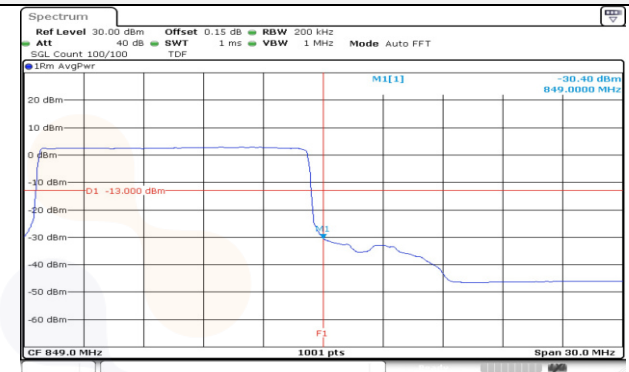

**10M BW QPSK Low ch. 1RB**

**10M BW QPSK High ch. 1RB**

**10M BW QPSK Low ch. FRB**

**10M BW QPSK High ch. FRB**

**10M BW QPSK Lower extended 1RB**

**10M BW QPSK Upper extended 1RB**

**10M BW QPSK Lower extended FRB**

**10M BW QPSK Upper extended FRB**

**15M BW QPSK Low ch. 1RB**

**15M BW QPSK High ch. 1RB**

**15M BW QPSK Low ch. FRB**

**15M BW QPSK High ch. FRB**

**15M BW QPSK Lower extended 1RB**

**15M BW QPSK Upper extended 1RB**

**15M BW QPSK Lower extended FRB**

**15M BW QPSK Upper extended FRB**

**Test mode: LTE Band 66/4**

**1.4M BW QPSK Low ch. 1RB**

**1.4M BW QPSK High ch. 1RB**

**1.4M BW QPSK Low ch. FRB**

**1.4M BW QPSK High ch. FRB**