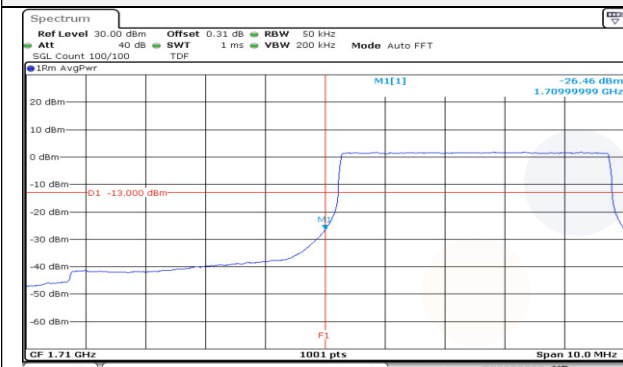

**15M BW QPSK Lower extended FRB**

**15M BW QPSK Upper extended FRB**

**Test mode: LTE Band 66/4**

**1.4M BW QPSK Low ch. 1RB**

**1.4M BW QPSK High ch. 1RB**

**1.4M BW QPSK Low ch. FRB**

**1.4M BW QPSK High ch. FRB**

**3M BW QPSK Low ch. 1RB**

**3M BW QPSK High ch. 1RB**

**3M BW QPSK Low ch. FRB**

**3M BW QPSK High ch. FRB**

**5M BW QPSK Low ch. 1RB**

**5M BW QPSK High ch. 1RB**

**5M BW QPSK Low ch. FRB**

**5M BW QPSK High ch. FRB**

**10M BW QPSK Low ch. 1RB**

**10M BW QPSK High ch. 1RB**

**10M BW QPSK Low ch. FRB**

**10M BW QPSK High ch. FRB**

**15M BW QPSK Low ch. 1RB**

**15M BW QPSK High ch. 1RB**

**15M BW QPSK Low ch. FRB**

**15M BW QPSK High ch. FRB**