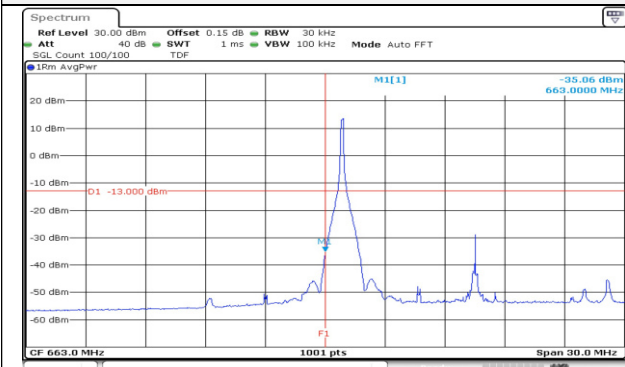

**20M BW QPSK Low ch. 1RB**

**20M BW QPSK High ch. 1RB**

**20M BW QPSK Low ch. FRB**

**20M BW QPSK High ch. FRB**

**Test mode: LTE Band 71**

**10M BW QPSK Low ch. 1RB**

**10M BW QPSK High ch. 1RB**

**10M BW QPSK Low ch. FRB**

**10M BW QPSK High ch. FRB**

**10M BW QPSK Lower extended 1RB**

**10M BW QPSK Upper extended 1RB**

**10M BW QPSK Lower extended FRB**

**10M BW QPSK Upper extended FRB**

**15M BW QPSK Low ch. 1RB**

**15M BW QPSK High ch. 1RB**