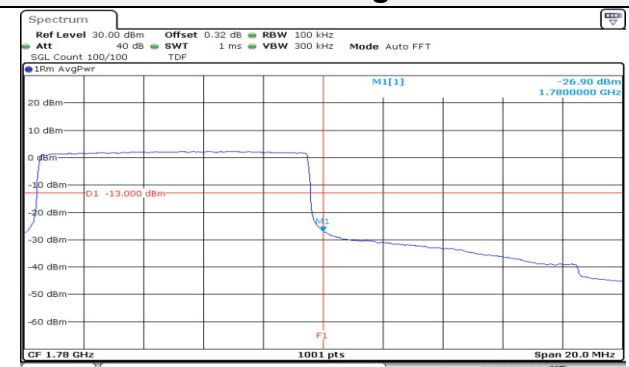

**10M BW QPSK Low ch. 1RB**

**10M BW QPSK High ch. 1RB**

**10M BW QPSK Low ch. FRB**

**10M BW QPSK High ch. FRB**

**15M BW QPSK Low ch. 1RB**

**15M BW QPSK High ch. 1RB**

**15M BW QPSK Low ch. FRB**

**15M BW QPSK High ch. FRB**

**20M BW QPSK Low ch. 1RB**

**20M BW QPSK High ch. 1RB**

**20M BW QPSK Low ch. FRB**

**20M BW QPSK High ch. FRB**

**Test mode: LTE Band 71**

**10M BW QPSK Low ch. 1RB**

**10M BW QPSK High ch. 1RB**

**10M BW QPSK Low ch. FRB**