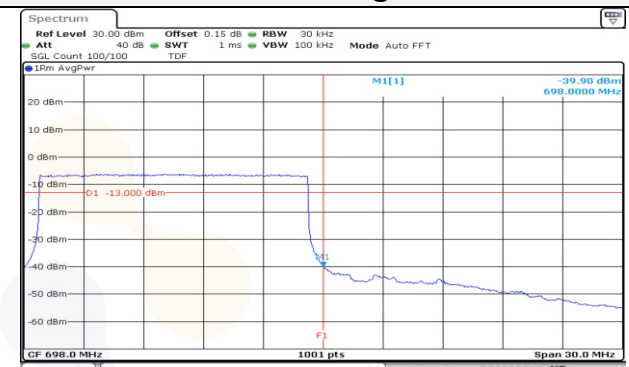

**20M BW QPSK Low ch. 1RB**

**20M BW QPSK High ch. 1RB**

**20M BW QPSK Low ch. FRB**

**20M BW QPSK High ch. FRB**

**Test mode: LTE Band 71**

**10M BW QPSK Low ch. 1RB**

**10M BW QPSK High ch. 1RB**

**10M BW QPSK Low ch. FRB**

**10M BW QPSK High ch. FRB**

**10M BW QPSK Lower extended 1RB**

**10M BW QPSK Upper extended 1RB**

**10M BW QPSK Lower extended FRB**

**10M BW QPSK Upper extended FRB**

**15M BW QPSK Low ch. 1RB**

**15M BW QPSK High ch. 1RB**

**15M BW QPSK Low ch. FRB**

**15M BW QPSK High ch. FRB**

**15M BW QPSK Lower extended 1RB**

**15M BW QPSK Upper extended 1RB**

**15M BW QPSK Lower extended FRB**

**15M BW QPSK Upper extended FRB**