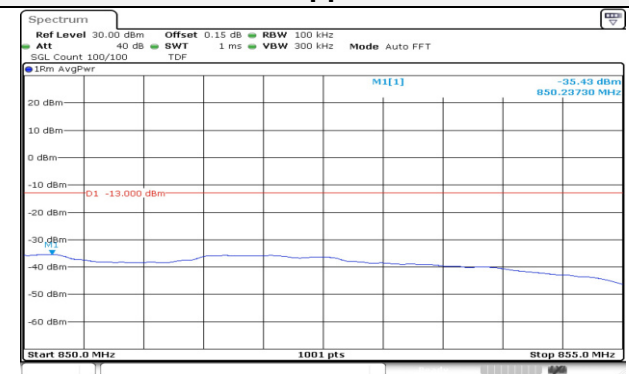

**10M BW QPSK Low ch. 1RB**

**10M BW QPSK High ch. 1RB**

**10M BW QPSK Low ch. FRB**

**10M BW QPSK High ch. FRB**

**10M BW QPSK Lower extended 1RB**

**10M BW QPSK Upper extended 1RB**

**10M BW QPSK Lower extended FRB**

**10M BW QPSK Upper extended FRB**

**15M BW QPSK Low ch. 1RB**

**15M BW QPSK High ch. 1RB**

**15M BW QPSK Low ch. FRB**

**15M BW QPSK High ch. FRB**

**15M BW QPSK Lower extended 1RB**

**15M BW QPSK Upper extended 1RB**

**15M BW QPSK Lower extended FRB**

**15M BW QPSK Upper extended FRB**

**Test mode: LTE Band 66/4**

**1.4M BW QPSK Low ch. 1RB**

**1.4M BW QPSK High ch. 1RB**

**1.4M BW QPSK Low ch. FRB**

**1.4M BW QPSK High ch. FRB**