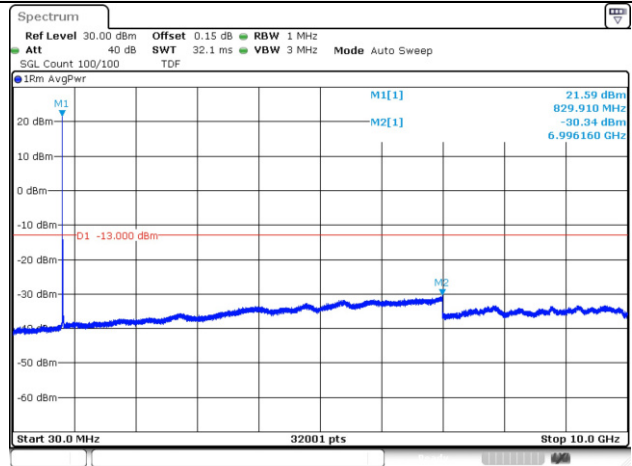

15M BW QPSK Mid ch.

20M BW QPSK Mid ch.

15M BW QPSK High ch.

20M BW QPSK High ch.

Test mode: LTE Band 26

1.4M BW QPSK Low ch.

3M BW QPSK Low ch.

1.4M BW QPSK Mid ch.

3M BW QPSK Mid ch.

1.4M BW QPSK High ch.

3M BW QPSK High ch.

5M BW QPSK Low ch.

10M BW QPSK Low ch.

5M BW QPSK Mid ch.

10M BW QPSK Mid ch.

5M BW QPSK High ch.

10M BW QPSK High ch.

15M BW QPSK Low ch.

15M BW QPSK Mid ch.

15M BW QPSK High ch.

Blank

Test mode: LTE Band 66/4

1.4M BW QPSK Low ch.

3M BW QPSK Low ch.