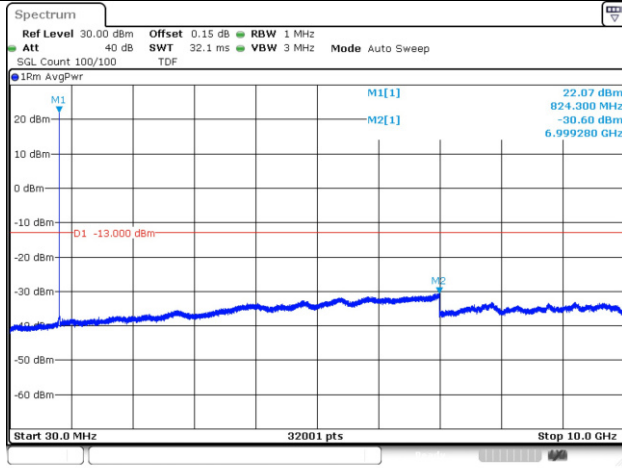

5M BW QPSK Low ch.

10M BW QPSK Low ch.

5M BW QPSK Mid ch.

10M BW QPSK Mid ch.

5M BW QPSK High ch.

10M BW QPSK High ch.

15M BW QPSK Low ch.

20M BW QPSK Low ch.

15M BW QPSK Mid ch.

20M BW QPSK Mid ch.

15M BW QPSK High ch.

20M BW QPSK High ch.

Test mode: LTE Band 26

1.4M BW QPSK Low ch.

3M BW QPSK Low ch.

1.4M BW QPSK Mid ch.

3M BW QPSK Mid ch.

1.4M BW QPSK High ch.

3M BW QPSK High ch.

5M BW QPSK Low ch.

10M BW QPSK Low ch.

5M BW QPSK Mid ch.

10M BW QPSK Mid ch.

5M BW QPSK High ch.

10M BW QPSK High ch.

15M BW QPSK Low ch.

15M BW QPSK Mid ch.

15M BW QPSK High ch.

Blank

Test mode: LTE Band 66/4

1.4M BW QPSK Low ch.

3M BW QPSK Low ch.