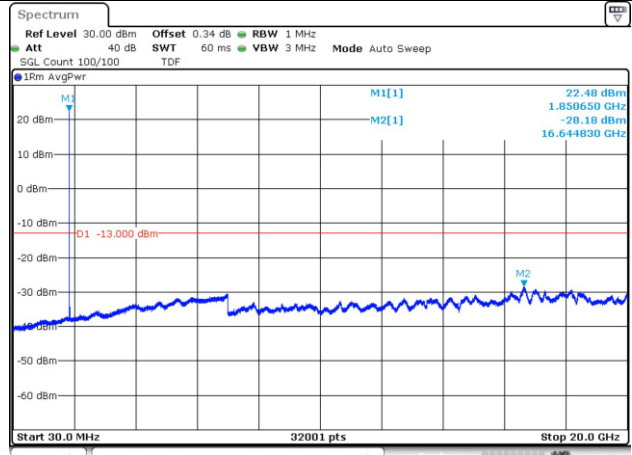

5M BW QPSK Low ch.

10M BW QPSK Low ch.

5M BW QPSK Mid ch.

10M BW QPSK Mid ch.

5M BW QPSK High ch.

10M BW QPSK High ch.

15M BW QPSK Low ch.

20M BW QPSK Low ch.

15M BW QPSK Mid ch.

20M BW QPSK Mid ch.

15M BW QPSK High ch.

20M BW QPSK High ch.

Test mode: LTE Band 26

1.4M BW QPSK Low ch.

3M BW QPSK Low ch.

1.4M BW QPSK Mid ch.