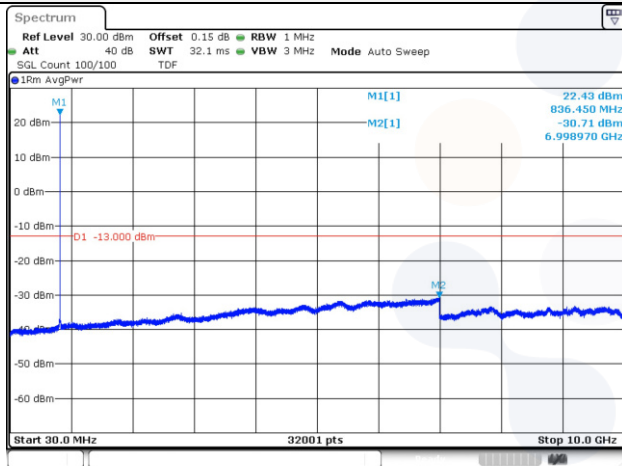

5M BW QPSK Low ch.

10M BW QPSK Low ch.

5M BW QPSK Mid ch.

10M BW QPSK Mid ch.

5M BW QPSK High ch.

10M BW QPSK High ch.

15M BW QPSK Low ch.

20M BW QPSK Low ch.

15M BW QPSK Mid ch.

20M BW QPSK Mid ch.

15M BW QPSK High ch.

20M BW QPSK High ch.

Test mode: LTE Band 26

1.4M BW QPSK Low ch.

3M BW QPSK Low ch.

1.4M BW QPSK Mid ch.

3M BW QPSK Mid ch.

1.4M BW QPSK High ch.

3M BW QPSK High ch.

5M BW QPSK Low ch.

10M BW QPSK Low ch.

5M BW QPSK Mid ch.

10M BW QPSK Mid ch.

5M BW QPSK High ch.

10M BW QPSK High ch.

15M BW QPSK Low ch.

15M BW QPSK Mid ch.

15M BW QPSK High ch.

Blank

Test mode: LTE Band 66/4

1.4M BW QPSK Low ch.

3M BW QPSK Low ch.