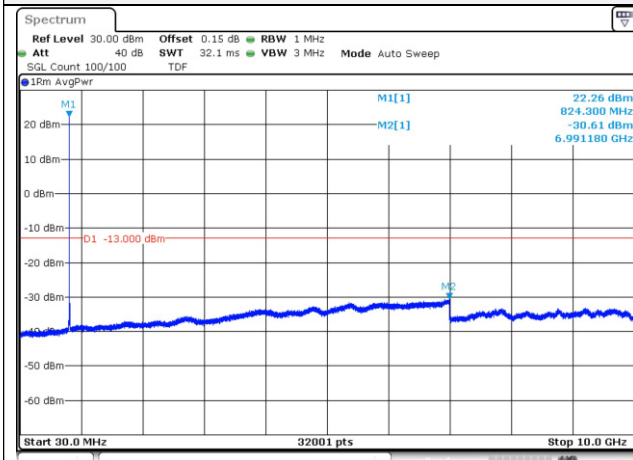

15M BW QPSK Mid ch.

20M BW QPSK Mid ch.

15M BW QPSK High ch.

20M BW QPSK High ch.

Test mode: LTE Band 26

1.4M BW QPSK Low ch.

3M BW QPSK Low ch.

1.4M BW QPSK Mid ch.

3M BW QPSK Mid ch.

1.4M BW QPSK High ch.

3M BW QPSK High ch.

5M BW QPSK Low ch.

10M BW QPSK Low ch.

5M BW QPSK Mid ch.

10M BW QPSK Mid ch.

5M BW QPSK High ch.

10M BW QPSK High ch.

15M BW QPSK Low ch.

15M BW QPSK Mid ch.

15M BW QPSK High ch.

Blank

Test mode: LTE Band 66/4

1.4M BW QPSK Low ch.

3M BW QPSK Low ch.