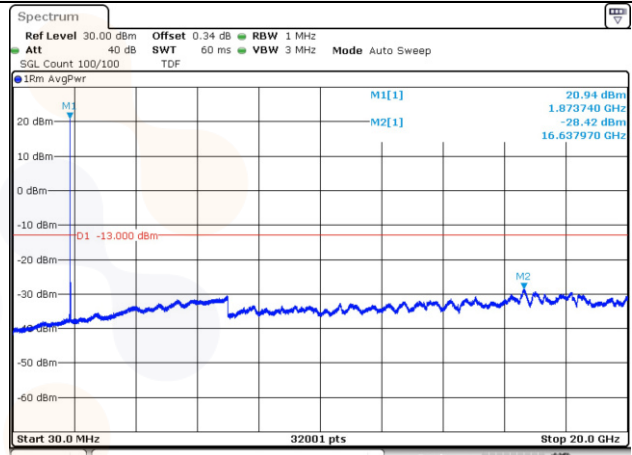

5M BW QPSK Low ch.

10M BW QPSK Low ch.

5M BW QPSK Mid ch.

10M BW QPSK Mid ch.

5M BW QPSK High ch.

10M BW QPSK High ch.

15M BW QPSK Low ch.

20M BW QPSK Low ch.

15M BW QPSK Mid ch.

20M BW QPSK Mid ch.

15M BW QPSK High ch.

20M BW QPSK High ch.

Test mode: LTE Band 26

1.4M BW QPSK Low ch.

3M BW QPSK Low ch.

1.4M BW QPSK Mid ch.