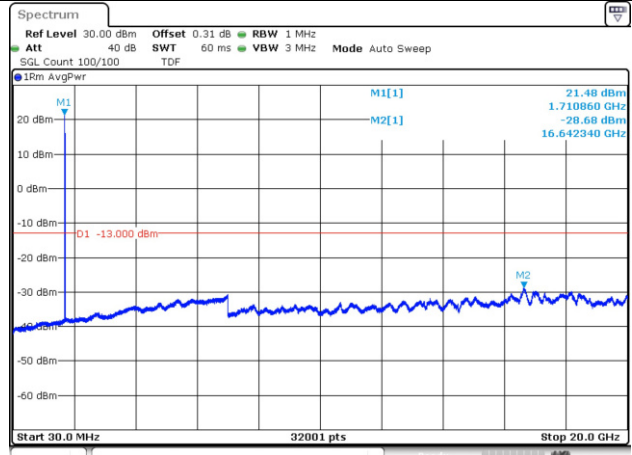

10M BW QPSK High ch.

15M BW QPSK Low ch.

15M BW QPSK Mid ch.

15M BW QPSK High ch.

Blank

Test mode: LTE Band 66/4

1.4M BW QPSK Low ch.

3M BW QPSK Low ch.

1.4M BW QPSK Mid ch.

3M BW QPSK Mid ch.

1.4M BW QPSK High ch.

3M BW QPSK High ch.

5M BW QPSK Low ch.

10M BW QPSK Low ch.

5M BW QPSK Mid ch.

10M BW QPSK Mid ch.

5M BW QPSK High ch.

10M BW QPSK High ch.

15M BW QPSK Low ch.

20M BW QPSK Low ch.

15M BW QPSK Mid ch.

20M BW QPSK Mid ch.

15M BW QPSK High ch.

20M BW QPSK High ch.