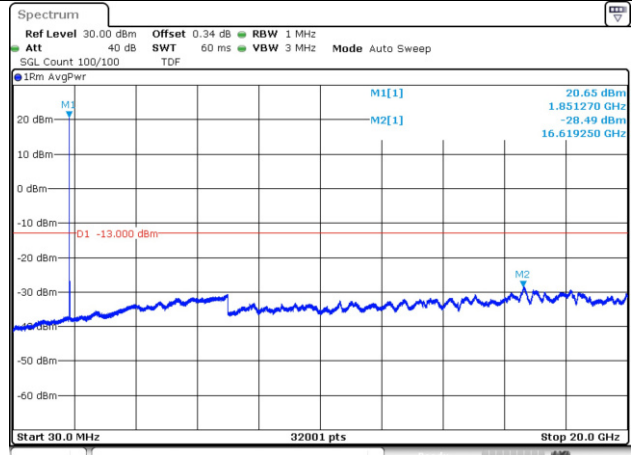

5M BW QPSK Low ch.

10M BW QPSK Low ch.

5M BW QPSK Mid ch.

10M BW QPSK Mid ch.

5M BW QPSK High ch.

10M BW QPSK High ch.

15M BW QPSK Low ch.

20M BW QPSK Low ch.

15M BW QPSK Mid ch.

20M BW QPSK Mid ch.

15M BW QPSK High ch.

20M BW QPSK High ch.

Test mode: LTE Band 26

1.4M BW QPSK Low ch.

3M BW QPSK Low ch.

1.4M BW QPSK Mid ch.