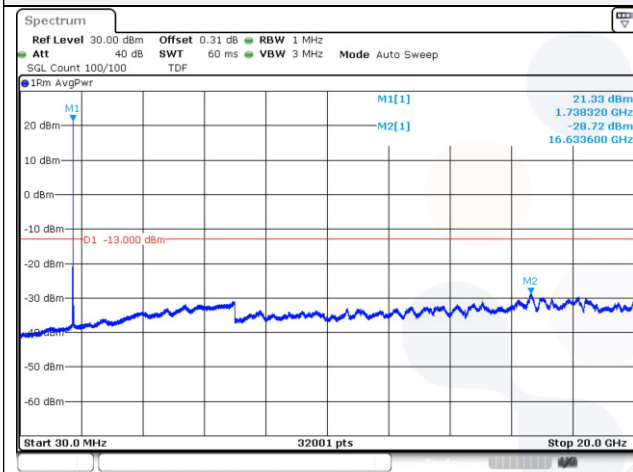

5M BW QPSK High ch.

10M BW QPSK High ch.

15M BW QPSK Low ch.

20M BW QPSK Low ch.

15M BW QPSK Mid ch.

20M BW QPSK Mid ch.

15M BW QPSK High ch.

20M BW QPSK High ch.

Test mode: LTE Band 71

15M BW QPSK Low ch.

20M BW QPSK Low ch.

15M BW QPSK Mid ch.

20M BW QPSK Mid ch.

15M BW QPSK High ch.

20M BW QPSK High ch.