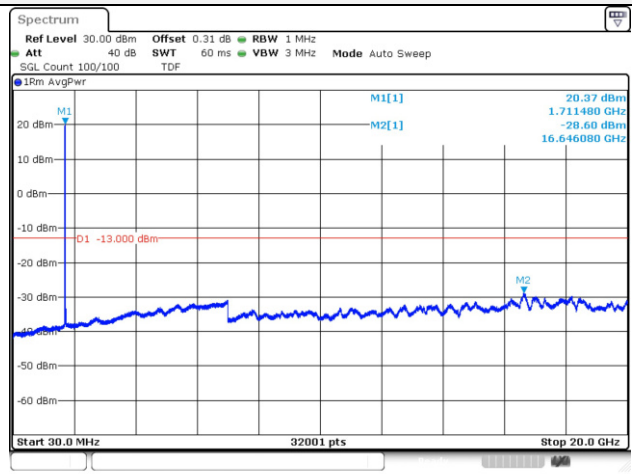

5M BW QPSK High ch.

10M BW QPSK High ch.

15M BW QPSK Low ch.

20M BW QPSK Low ch.

15M BW QPSK Mid ch.

20M BW QPSK Mid ch.

15M BW QPSK High ch.

20M BW QPSK High ch.

Test mode: LTE Band 71

15M BW QPSK Low ch.

20M BW QPSK Low ch.

15M BW QPSK Mid ch.

20M BW QPSK Mid ch.

15M BW QPSK High ch.

20M BW QPSK High ch.