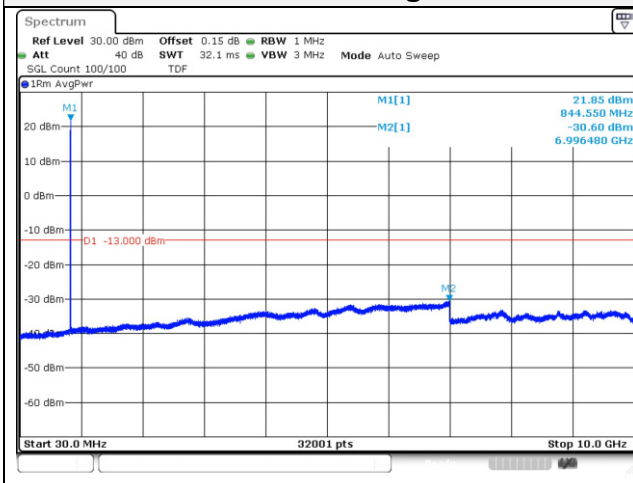

15M BW QPSK Mid ch.

20M BW QPSK Mid ch.

15M BW QPSK High ch.

20M BW QPSK High ch.

Test mode: LTE Band 26

1.4M BW QPSK Low ch.

3M BW QPSK Low ch.

1.4M BW QPSK Mid ch.

3M BW QPSK Mid ch.

1.4M BW QPSK High ch.

3M BW QPSK High ch.

5M BW QPSK Low ch.

10M BW QPSK Low ch.

5M BW QPSK Mid ch.

10M BW QPSK Mid ch.

5M BW QPSK High ch.

10M BW QPSK High ch.

15M BW QPSK Low ch.

15M BW QPSK Mid ch.

15M BW QPSK High ch.

Blank

Test mode: LTE Band 66/4

1.4M BW QPSK Low ch.

3M BW QPSK Low ch.