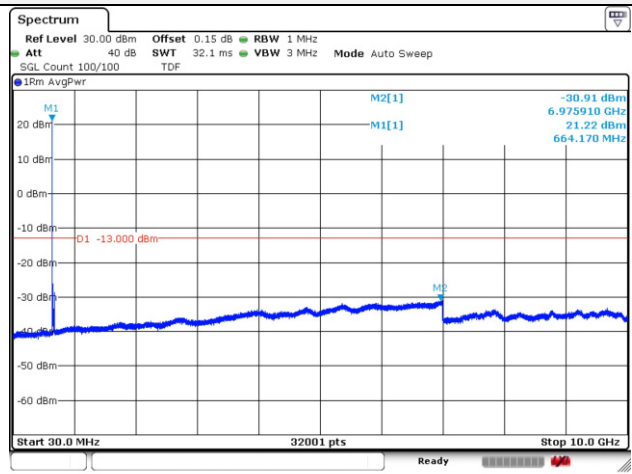

5M BW QPSK High ch.

10M BW QPSK High ch.

15M BW QPSK Low ch.

20M BW QPSK Low ch.

15M BW QPSK Mid ch.

20M BW QPSK Mid ch.

15M BW QPSK High ch.

20M BW QPSK High ch.

Test mode: LTE Band 71

15M BW QPSK Low ch.

20M BW QPSK Low ch.

15M BW QPSK Mid ch.

20M BW QPSK Mid ch.

15M BW QPSK High ch.

20M BW QPSK High ch.