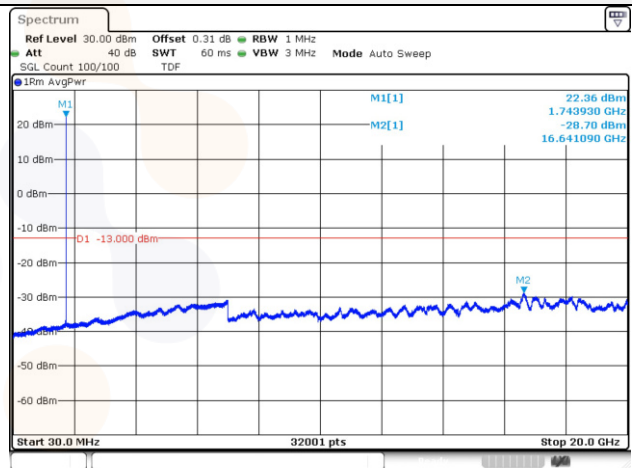

10M BW QPSK High ch.

15M BW QPSK Low ch.

15M BW QPSK Mid ch.

15M BW QPSK High ch.

Blank

Test mode: LTE Band 66/4

1.4M BW QPSK Low ch.

3M BW QPSK Low ch.

1.4M BW QPSK Mid ch.

3M BW QPSK Mid ch.

1.4M BW QPSK High ch.

3M BW QPSK High ch.

5M BW QPSK Low ch.

10M BW QPSK Low ch.

5M BW QPSK Mid ch.

10M BW QPSK Mid ch.