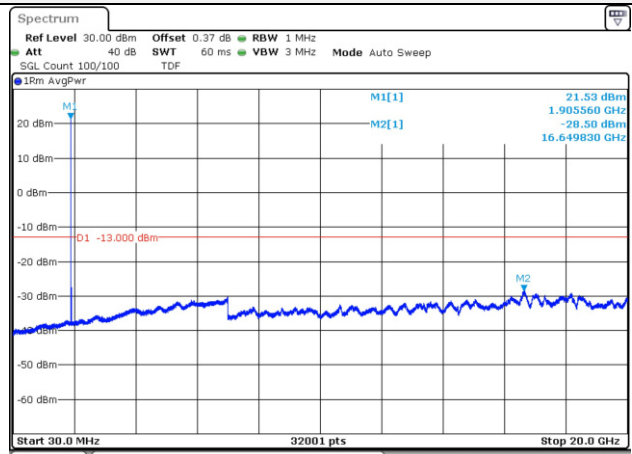

5M BW QPSK Low ch.

10M BW QPSK Low ch.

5M BW QPSK Mid ch.

10M BW QPSK Mid ch.

5M BW QPSK High ch.

10M BW QPSK High ch.

15M BW QPSK Low ch.

20M BW QPSK Low ch.

15M BW QPSK Mid ch.

20M BW QPSK Mid ch.

15M BW QPSK High ch.

20M BW QPSK High ch.

Test mode: LTE Band 26

1.4M BW QPSK Low ch.

3M BW QPSK Low ch.

1.4M BW QPSK Mid ch.