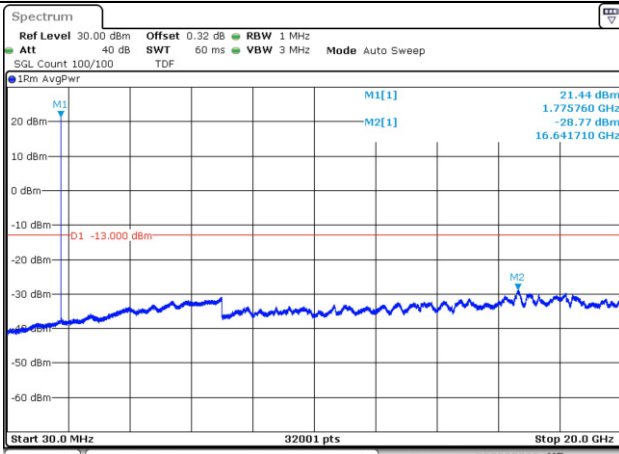

10M BW QPSK High ch.

15M BW QPSK Low ch.

15M BW QPSK Mid ch.

15M BW QPSK High ch.

Blank

Test mode: LTE Band 66/4

1.4M BW QPSK Low ch.

3M BW QPSK Low ch.

1.4M BW QPSK Mid ch.

3M BW QPSK Mid ch.

1.4M BW QPSK High ch.

3M BW QPSK High ch.

5M BW QPSK Low ch.

10M BW QPSK Low ch.

5M BW QPSK Mid ch.

10M BW QPSK Mid ch.

5M BW QPSK High ch.

10M BW QPSK High ch.

15M BW QPSK Low ch.

20M BW QPSK Low ch.

15M BW QPSK Mid ch.

20M BW QPSK Mid ch.

15M BW QPSK High ch.

20M BW QPSK High ch.