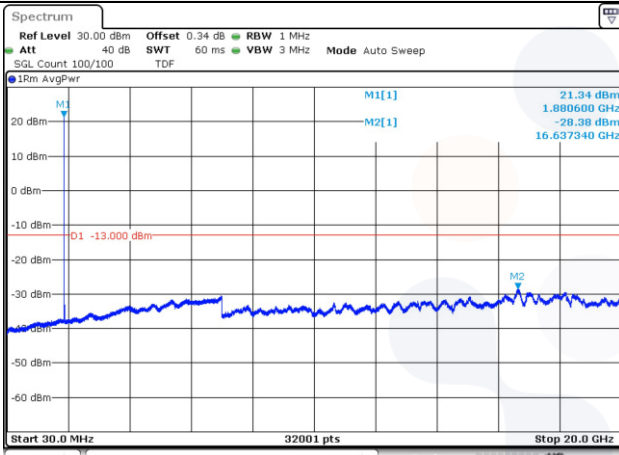

5M BW QPSK Low ch.

10M BW QPSK Low ch.

5M BW QPSK Mid ch.

10M BW QPSK Mid ch.

5M BW QPSK High ch.

10M BW QPSK High ch.

15M BW QPSK Low ch.

20M BW QPSK Low ch.

15M BW QPSK Mid ch.

20M BW QPSK Mid ch.

15M BW QPSK High ch.

20M BW QPSK High ch.

Test mode: LTE Band 26

1.4M BW QPSK Low ch.

3M BW QPSK Low ch.

1.4M BW QPSK Mid ch.