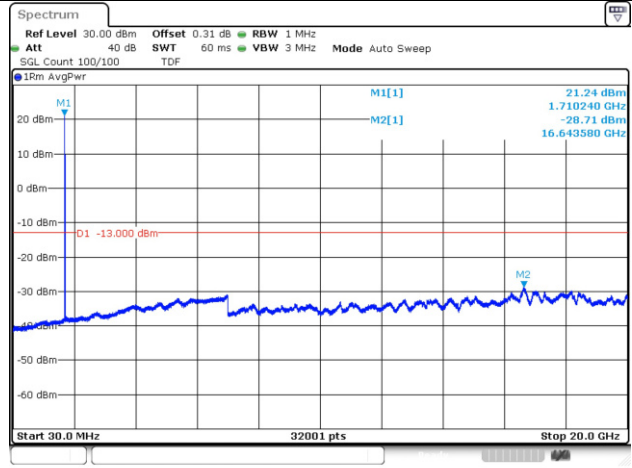

10M BW QPSK High ch.

15M BW QPSK Low ch.

15M BW QPSK Mid ch.

15M BW QPSK High ch.

Blank

Test mode: LTE Band 66/4

1.4M BW QPSK Low ch.

3M BW QPSK Low ch.

1.4M BW QPSK Mid ch.

3M BW QPSK Mid ch.

1.4M BW QPSK High ch.

3M BW QPSK High ch.

5M BW QPSK Low ch.

10M BW QPSK Low ch.

5M BW QPSK Mid ch.

10M BW QPSK Mid ch.