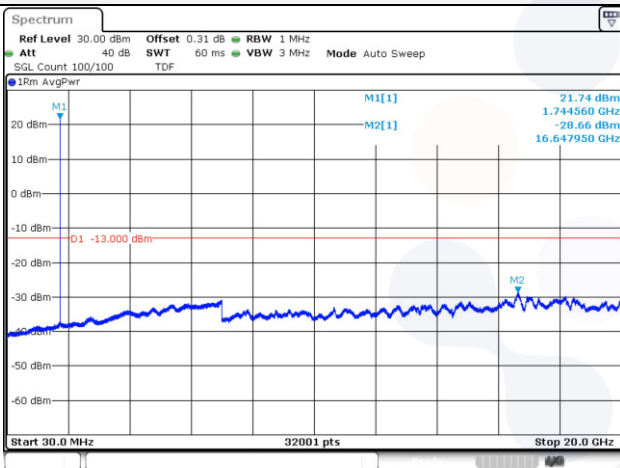

1.4M BW QPSK Mid ch.