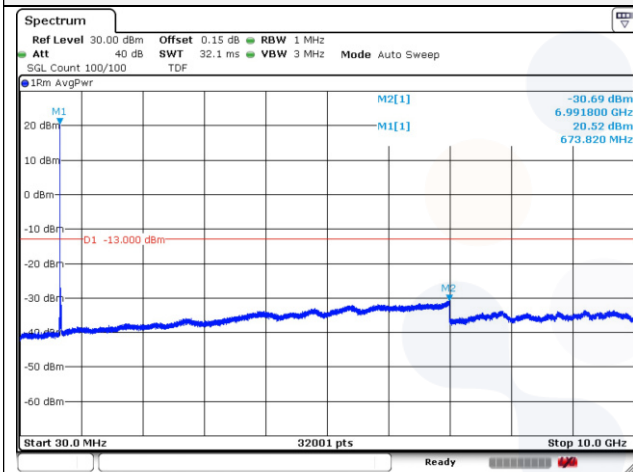

Test mode: LTE Band 71

15M BW QPSK Low ch.

20M BW QPSK Low ch.

15M BW QPSK Mid ch.

20M BW QPSK Mid ch.

15M BW QPSK High ch.

20M BW QPSK High ch.