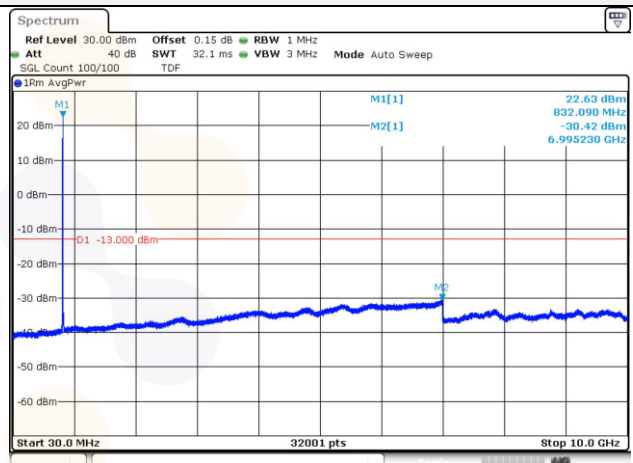

15M BW QPSK Mid ch.

20M BW QPSK Mid ch.

15M BW QPSK High ch.

20M BW QPSK High ch.

Test mode: LTE Band 26

1.4M BW QPSK Low ch.

3M BW QPSK Low ch.

1.4M BW QPSK Mid ch.

3M BW QPSK Mid ch.

1.4M BW QPSK High ch.

3M BW QPSK High ch.

5M BW QPSK Low ch.

10M BW QPSK Low ch.

5M BW QPSK Mid ch.

10M BW QPSK Mid ch.

5M BW QPSK High ch.

10M BW QPSK High ch.

15M BW QPSK Low ch.

15M BW QPSK Mid ch.

15M BW QPSK High ch.

Blank

Test mode: LTE Band 66/4

1.4M BW QPSK Low ch.

3M BW QPSK Low ch.