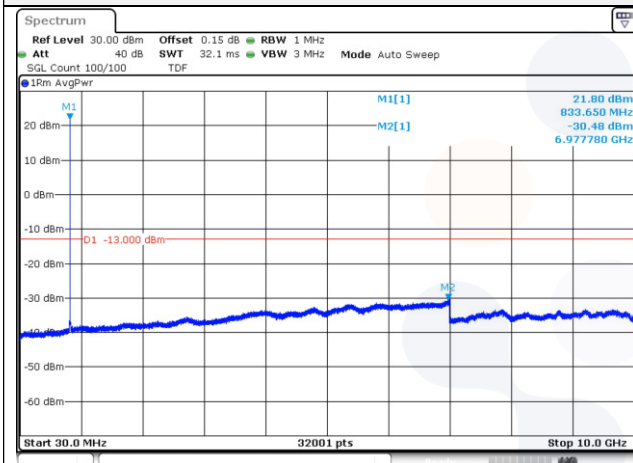

15M BW QPSK Mid ch.

20M BW QPSK Mid ch.

15M BW QPSK High ch.

20M BW QPSK High ch.

Test mode: LTE Band 26

1.4M BW QPSK Low ch.

3M BW QPSK Low ch.

1.4M BW QPSK Mid ch.

3M BW QPSK Mid ch.

1.4M BW QPSK High ch.

3M BW QPSK High ch.

5M BW QPSK Low ch.

10M BW QPSK Low ch.

5M BW QPSK Mid ch.

10M BW QPSK Mid ch.

5M BW QPSK High ch.

10M BW QPSK High ch.

15M BW QPSK Low ch.

15M BW QPSK Mid ch.

15M BW QPSK High ch.

Blank

Test mode: LTE Band 66/4

1.4M BW QPSK Low ch.

3M BW QPSK Low ch.