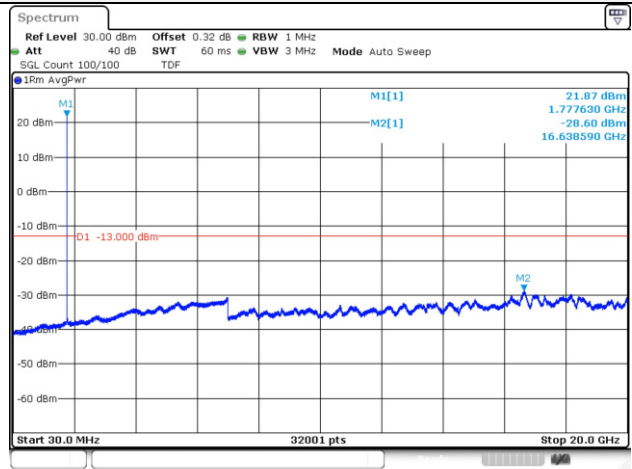

10M BW QPSK High ch.

15M BW QPSK Low ch.

15M BW QPSK Mid ch.

15M BW QPSK High ch.

Blank

Test mode: LTE Band 66/4

1.4M BW QPSK Low ch.

3M BW QPSK Low ch.

1.4M BW QPSK Mid ch.

3M BW QPSK Mid ch.

1.4M BW QPSK High ch.

3M BW QPSK High ch.

5M BW QPSK Low ch.

10M BW QPSK Low ch.

5M BW QPSK Mid ch.

10M BW QPSK Mid ch.

5M BW QPSK High ch.

10M BW QPSK High ch.

15M BW QPSK Low ch.

20M BW QPSK Low ch.

15M BW QPSK Mid ch.

20M BW QPSK Mid ch.

15M BW QPSK High ch.

20M BW QPSK High ch.