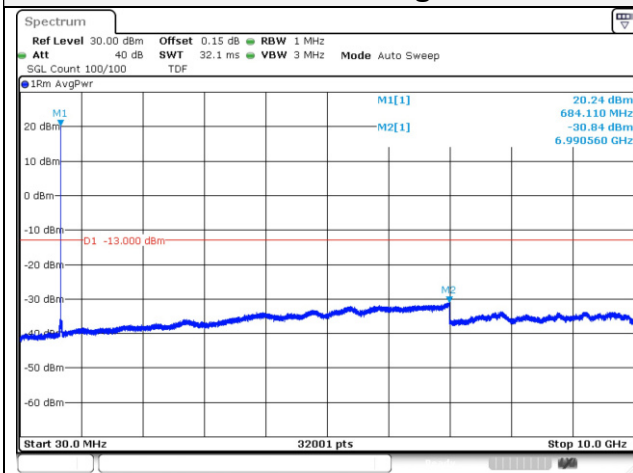

5M BW QPSK High ch.

10M BW QPSK High ch.

15M BW QPSK Low ch.

20M BW QPSK Low ch.

15M BW QPSK Mid ch.

20M BW QPSK Mid ch.

15M BW QPSK High ch.

20M BW QPSK High ch.

Test mode: LTE Band 71

15M BW QPSK Low ch.

20M BW QPSK Low ch.

15M BW QPSK Mid ch.

20M BW QPSK Mid ch.

15M BW QPSK High ch.

20M BW QPSK High ch.