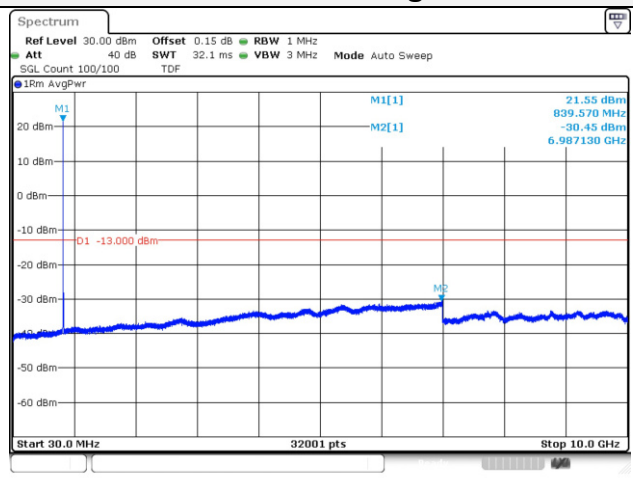

15M BW QPSK Mid ch.

20M BW QPSK Mid ch.

15M BW QPSK High ch.

20M BW QPSK High ch.

Test mode: LTE Band 26

1.4M BW QPSK Low ch.

3M BW QPSK Low ch.

1.4M BW QPSK Mid ch.

3M BW QPSK Mid ch.

1.4M BW QPSK High ch.

3M BW QPSK High ch.

5M BW QPSK Low ch.

10M BW QPSK Low ch.

5M BW QPSK Mid ch.

10M BW QPSK Mid ch.

5M BW QPSK High ch.

10M BW QPSK High ch.

15M BW QPSK Low ch.

15M BW QPSK Mid ch.

15M BW QPSK High ch.

Blank

Test mode: LTE Band 66/4

1.4M BW QPSK Low ch.

3M BW QPSK Low ch.