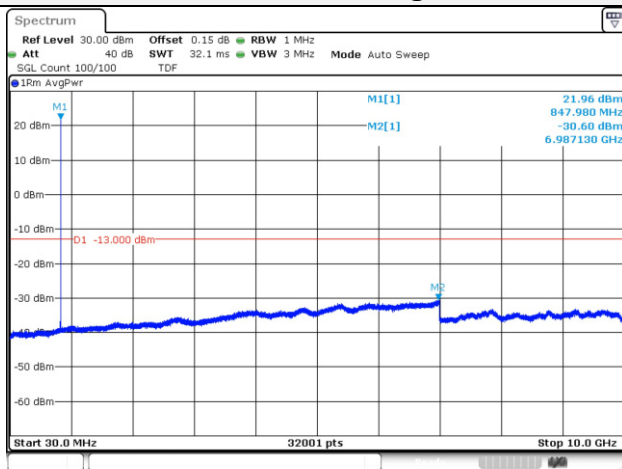

5M BW QPSK Low ch.

10M BW QPSK Low ch.

5M BW QPSK Mid ch.

10M BW QPSK Mid ch.

5M BW QPSK High ch.

10M BW QPSK High ch.

15M BW QPSK Low ch.

20M BW QPSK Low ch.

15M BW QPSK Mid ch.

20M BW QPSK Mid ch.

15M BW QPSK High ch.

20M BW QPSK High ch.

Test mode: LTE Band 26

1.4M BW QPSK Low ch.

3M BW QPSK Low ch.

1.4M BW QPSK Mid ch.

3M BW QPSK Mid ch.

1.4M BW QPSK High ch.

3M BW QPSK High ch.

5M BW QPSK Low ch.

10M BW QPSK Low ch.

5M BW QPSK Mid ch.

10M BW QPSK Mid ch.

5M BW QPSK High ch.

10M BW QPSK High ch.

15M BW QPSK Low ch.

15M BW QPSK Mid ch.

15M BW QPSK High ch.

Blank

Test mode: LTE Band 66/4

1.4M BW QPSK Low ch.

3M BW QPSK Low ch.