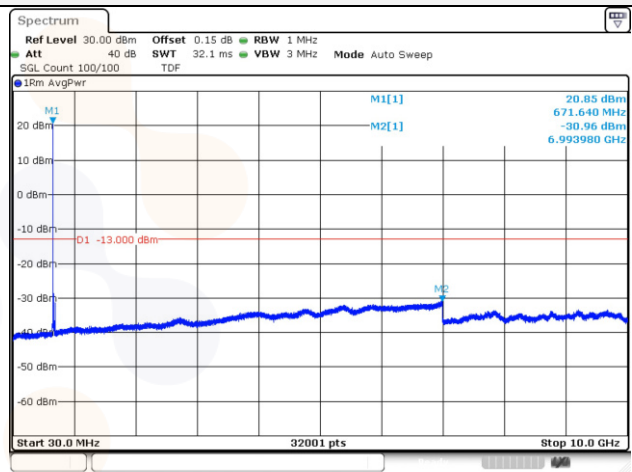

5M BW QPSK High ch.

10M BW QPSK High ch.

15M BW QPSK Low ch.

20M BW QPSK Low ch.

15M BW QPSK Mid ch.

20M BW QPSK Mid ch.

15M BW QPSK High ch.

20M BW QPSK High ch.

Test mode: LTE Band 71

15M BW QPSK Low ch.

20M BW QPSK Low ch.

15M BW QPSK Mid ch.

20M BW QPSK Mid ch.

15M BW QPSK High ch.

20M BW QPSK High ch.