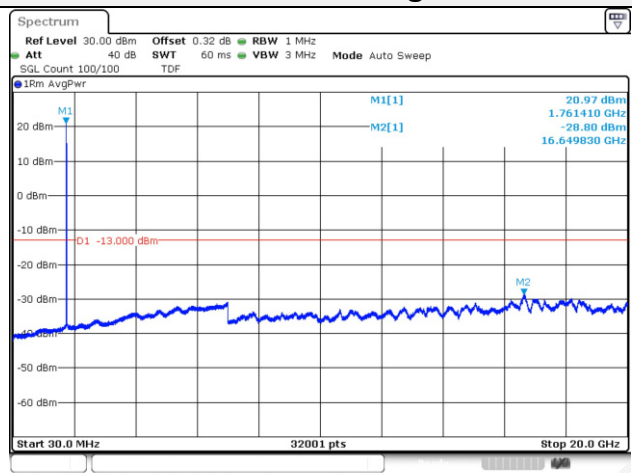

5M BW QPSK High ch.

10M BW QPSK High ch.

15M BW QPSK Low ch.

20M BW QPSK Low ch.

15M BW QPSK Mid ch.

20M BW QPSK Mid ch.

15M BW QPSK High ch.

20M BW QPSK High ch.

Test mode: LTE Band 71

15M BW QPSK Low ch.

20M BW QPSK Low ch.

15M BW QPSK Mid ch.

20M BW QPSK Mid ch.

15M BW QPSK High ch.

20M BW QPSK High ch.