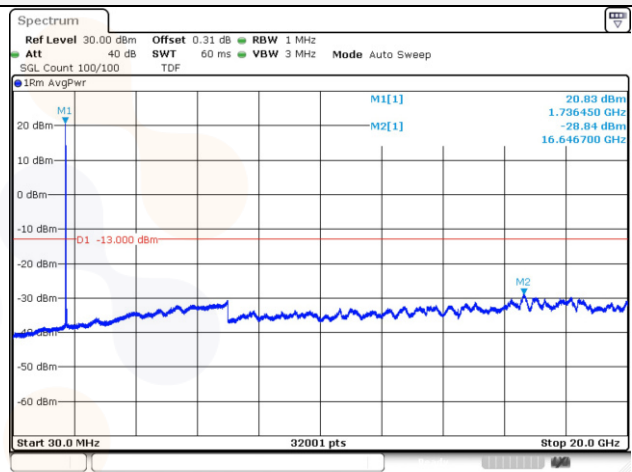

5M BW QPSK High ch.

10M BW QPSK High ch.

15M BW QPSK Low ch.

20M BW QPSK Low ch.

15M BW QPSK Mid ch.

20M BW QPSK Mid ch.

15M BW QPSK High ch.

20M BW QPSK High ch.

Test mode: LTE Band 71

15M BW QPSK Low ch.

20M BW QPSK Low ch.

15M BW QPSK Mid ch.

20M BW QPSK Mid ch.

15M BW QPSK High ch.

20M BW QPSK High ch.