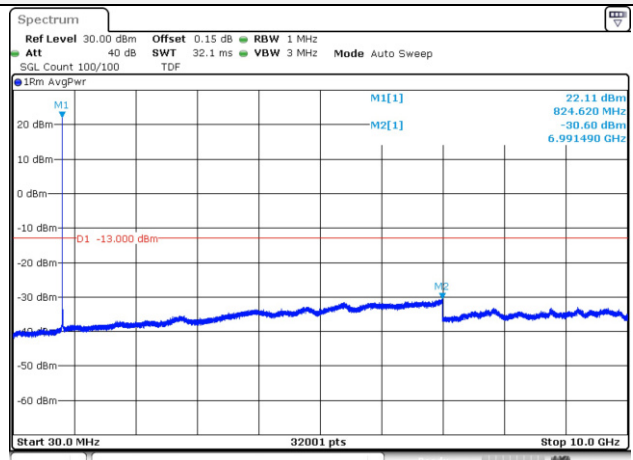

15M BW QPSK Mid ch.

20M BW QPSK Mid ch.

15M BW QPSK High ch.

20M BW QPSK High ch.

Test mode: LTE Band 26

1.4M BW QPSK Low ch.

3M BW QPSK Low ch.

1.4M BW QPSK Mid ch.

3M BW QPSK Mid ch.

1.4M BW QPSK High ch.

3M BW QPSK High ch.

5M BW QPSK Low ch.

10M BW QPSK Low ch.

5M BW QPSK Mid ch.

10M BW QPSK Mid ch.

5M BW QPSK High ch.

10M BW QPSK High ch.

15M BW QPSK Low ch.

15M BW QPSK Mid ch.

15M BW QPSK High ch.

Blank

Test mode: LTE Band 66/4

1.4M BW QPSK Low ch.

3M BW QPSK Low ch.