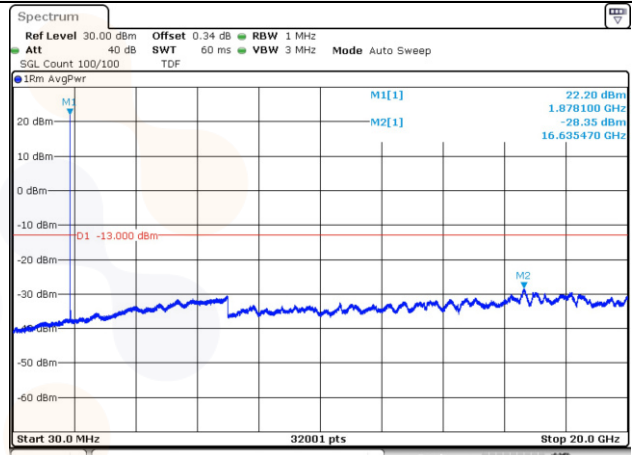

5M BW QPSK Low ch.

10M BW QPSK Low ch.

5M BW QPSK Mid ch.

10M BW QPSK Mid ch.

5M BW QPSK High ch.

10M BW QPSK High ch.

15M BW QPSK Low ch.

20M BW QPSK Low ch.

15M BW QPSK Mid ch.

20M BW QPSK Mid ch.

15M BW QPSK High ch.

20M BW QPSK High ch.

Test mode: LTE Band 26

1.4M BW QPSK Low ch.

3M BW QPSK Low ch.

1.4M BW QPSK Mid ch.