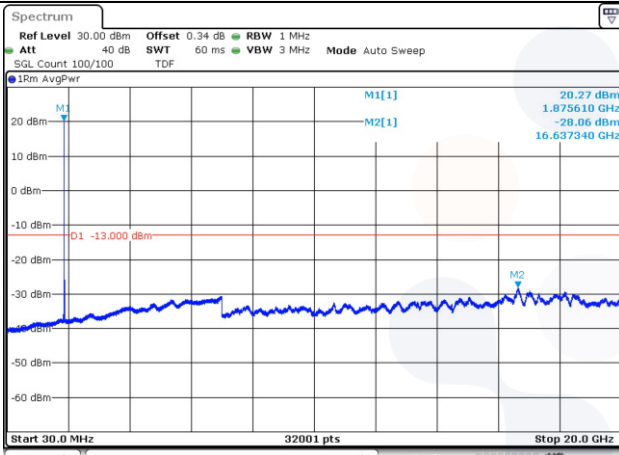

5M BW QPSK Low ch.

10M BW QPSK Low ch.

5M BW QPSK Mid ch.

10M BW QPSK Mid ch.

5M BW QPSK High ch.

10M BW QPSK High ch.

15M BW QPSK Low ch.

20M BW QPSK Low ch.

15M BW QPSK Mid ch.

20M BW QPSK Mid ch.

15M BW QPSK High ch.

20M BW QPSK High ch.

Test mode: LTE Band 26

1.4M BW QPSK Low ch.

3M BW QPSK Low ch.

1.4M BW QPSK Mid ch.