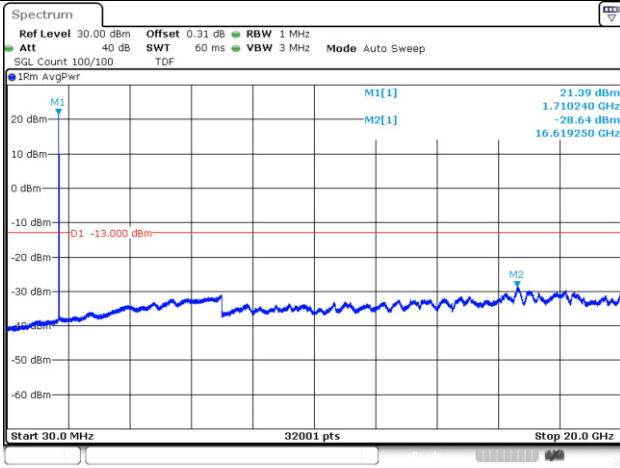

10M BW QPSK High ch.

15M BW QPSK Low ch.

15M BW QPSK Mid ch.

15M BW QPSK High ch.

Blank

Test mode: LTE Band 66/4

1.4M BW QPSK Low ch.

3M BW QPSK Low ch.

1.4M BW QPSK Mid ch.

3M BW QPSK Mid ch.

1.4M BW QPSK High ch.

3M BW QPSK High ch.

5M BW QPSK Low ch.

10M BW QPSK Low ch.

5M BW QPSK Mid ch.

10M BW QPSK Mid ch.