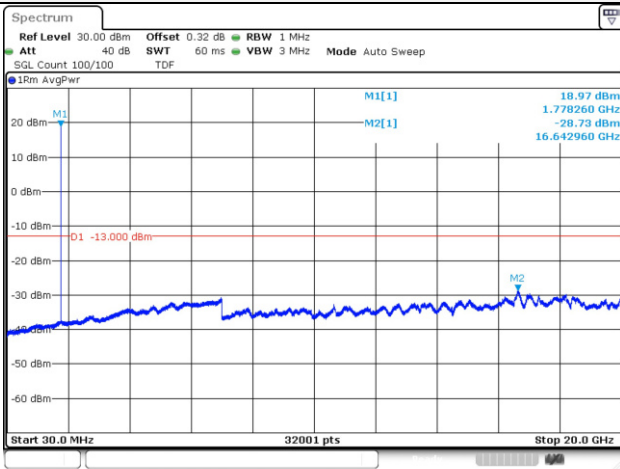

10M BW QPSK High ch.

15M BW QPSK Low ch.

15M BW QPSK Mid ch.

15M BW QPSK High ch.

Blank

Test mode: LTE Band 66/4

1.4M BW QPSK Low ch.

3M BW QPSK Low ch.

1.4M BW QPSK Mid ch.

3M BW QPSK Mid ch.

1.4M BW QPSK High ch.

3M BW QPSK High ch.

5M BW QPSK Low ch.

10M BW QPSK Low ch.

5M BW QPSK Mid ch.

10M BW QPSK Mid ch.