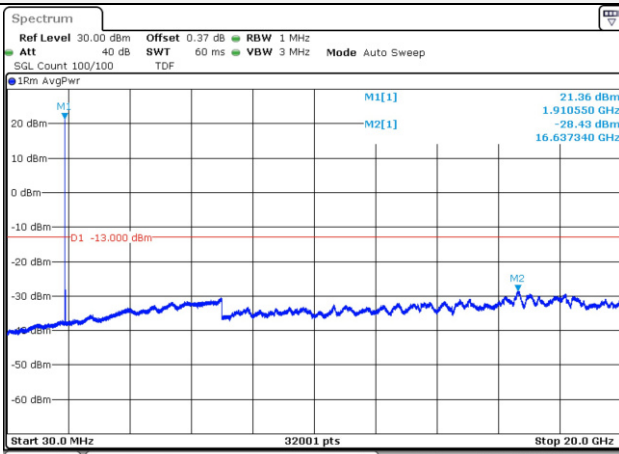

5M BW QPSK Low ch.

10M BW QPSK Low ch.

5M BW QPSK Mid ch.

10M BW QPSK Mid ch.

5M BW QPSK High ch.

10M BW QPSK High ch.

15M BW QPSK Low ch.

20M BW QPSK Low ch.

15M BW QPSK Mid ch.

20M BW QPSK Mid ch.

15M BW QPSK High ch.

20M BW QPSK High ch.

Test mode: LTE Band 26

1.4M BW QPSK Low ch.

3M BW QPSK Low ch.

1.4M BW QPSK Mid ch.