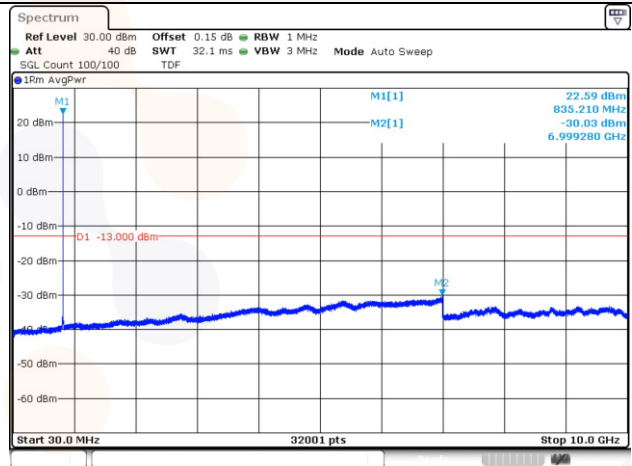

5M BW QPSK Low ch.

10M BW QPSK Low ch.

5M BW QPSK Mid ch.

10M BW QPSK Mid ch.

5M BW QPSK High ch.

10M BW QPSK High ch.

15M BW QPSK Low ch.

20M BW QPSK Low ch.

15M BW QPSK Mid ch.

20M BW QPSK Mid ch.

15M BW QPSK High ch.

20M BW QPSK High ch.

Test mode: LTE Band 26

1.4M BW QPSK Low ch.

3M BW QPSK Low ch.

1.4M BW QPSK Mid ch.

3M BW QPSK Mid ch.

1.4M BW QPSK High ch.

3M BW QPSK High ch.

5M BW QPSK Low ch.

10M BW QPSK Low ch.

5M BW QPSK Mid ch.

10M BW QPSK Mid ch.

5M BW QPSK High ch.

10M BW QPSK High ch.

15M BW QPSK Low ch.

15M BW QPSK Mid ch.

15M BW QPSK High ch.

Blank

Test mode: LTE Band 66/4

1.4M BW QPSK Low ch.

3M BW QPSK Low ch.