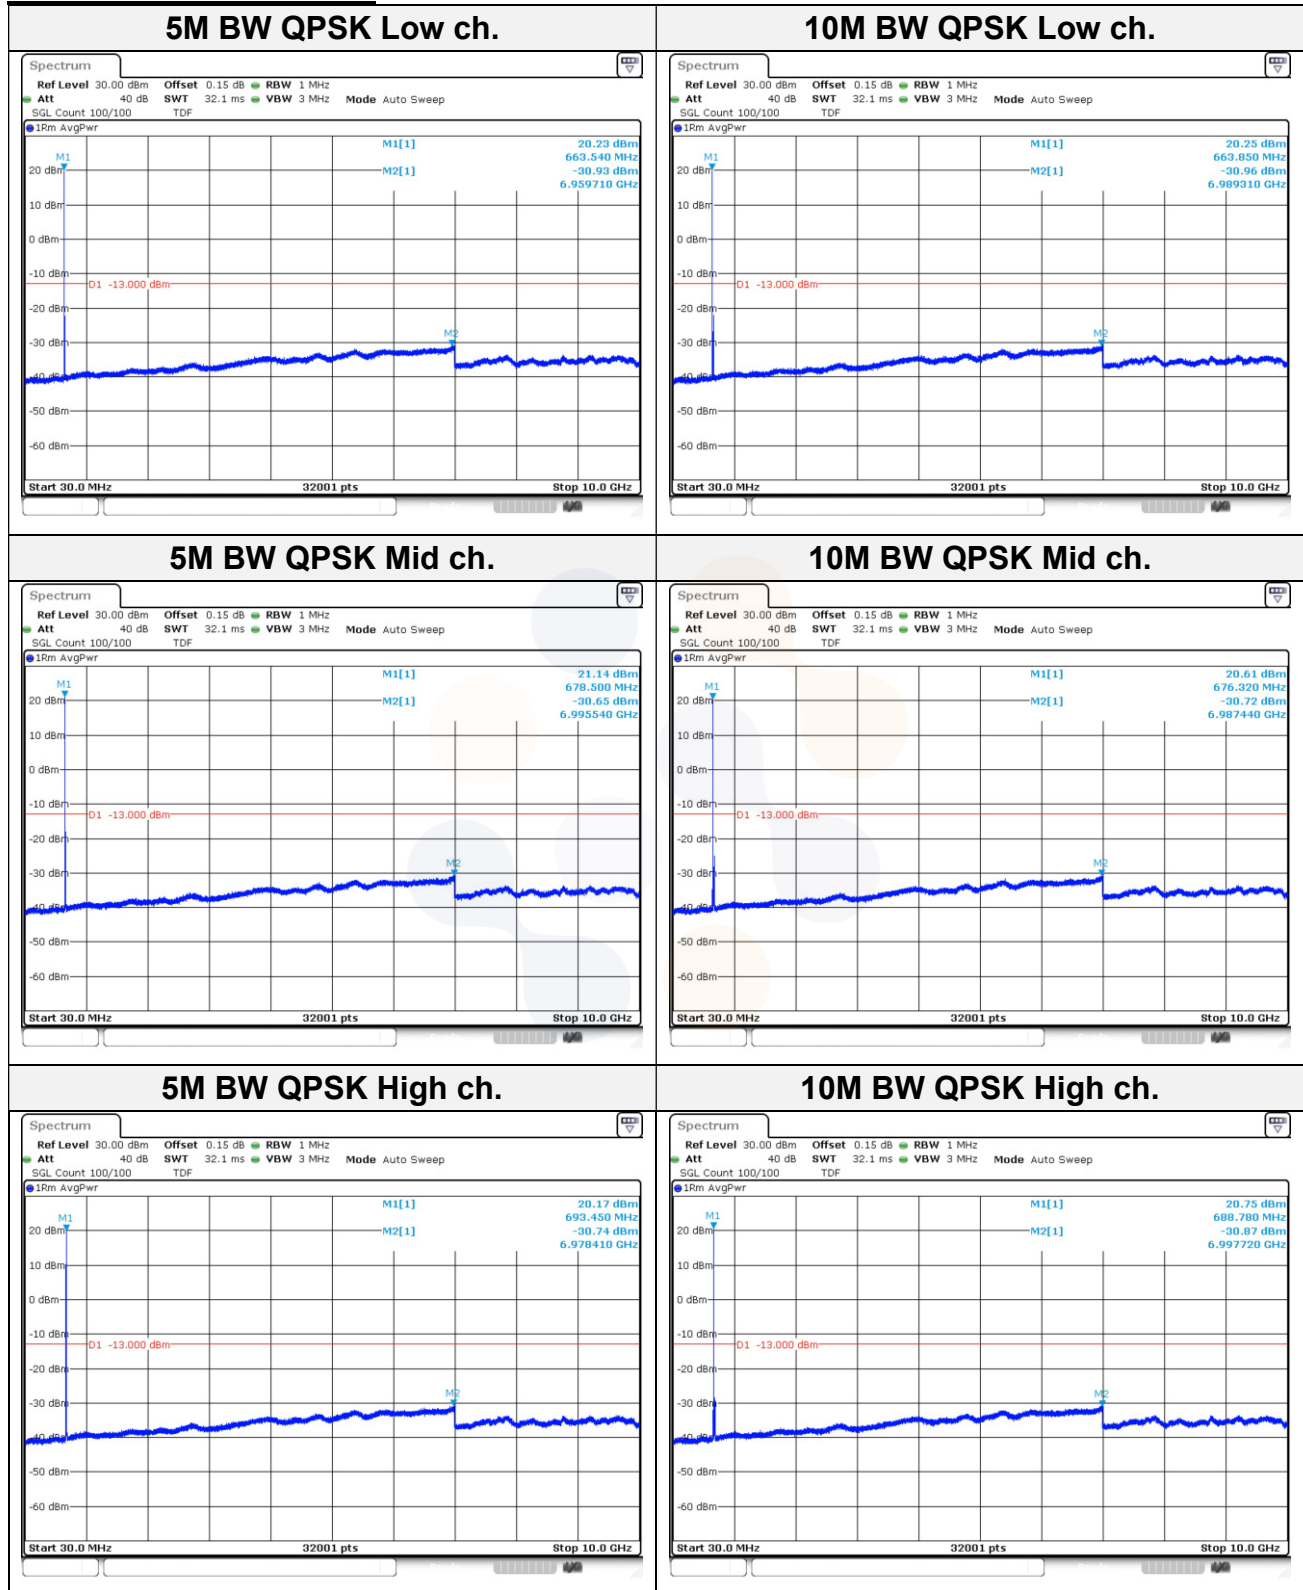

10M BW QPSK High ch.

15M BW QPSK Low ch.

15M BW QPSK Mid ch.

15M BW QPSK High ch.

Blank

Test mode: LTE Band 66/4

1.4M BW QPSK Low ch.

3M BW QPSK Low ch.

1.4M BW QPSK Mid ch.

3M BW QPSK Mid ch.

1.4M BW QPSK High ch.

3M BW QPSK High ch.

5M BW QPSK Low ch.

10M BW QPSK Low ch.

5M BW QPSK Mid ch.

10M BW QPSK Mid ch.

5M BW QPSK High ch.

10M BW QPSK High ch.

15M BW QPSK Low ch.

20M BW QPSK Low ch.

15M BW QPSK Mid ch.

20M BW QPSK Mid ch.

15M BW QPSK High ch.

20M BW QPSK High ch.

Test mode: LTE Band 71

15M BW QPSK Low ch.

20M BW QPSK Low ch.

15M BW QPSK Mid ch.

20M BW QPSK Mid ch.

15M BW QPSK High ch.

20M BW QPSK High ch.