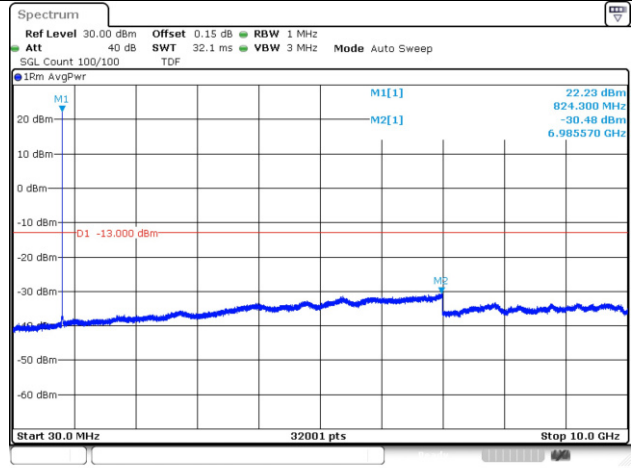

5M BW QPSK Low ch.

10M BW QPSK Low ch.

5M BW QPSK Mid ch.

10M BW QPSK Mid ch.

5M BW QPSK High ch.

10M BW QPSK High ch.

15M BW QPSK Low ch.

20M BW QPSK Low ch.

15M BW QPSK Mid ch.

20M BW QPSK Mid ch.

15M BW QPSK High ch.

20M BW QPSK High ch.

Test mode: LTE Band 26

1.4M BW QPSK Low ch.

3M BW QPSK Low ch.

1.4M BW QPSK Mid ch.

3M BW QPSK Mid ch.

1.4M BW QPSK High ch.

3M BW QPSK High ch.

5M BW QPSK Low ch.

10M BW QPSK Low ch.

5M BW QPSK Mid ch.

10M BW QPSK Mid ch.

5M BW QPSK High ch.

10M BW QPSK High ch.

15M BW QPSK Low ch.

15M BW QPSK Mid ch.

15M BW QPSK High ch.

Blank

Test mode: LTE Band 66/4

1.4M BW QPSK Low ch.

3M BW QPSK Low ch.