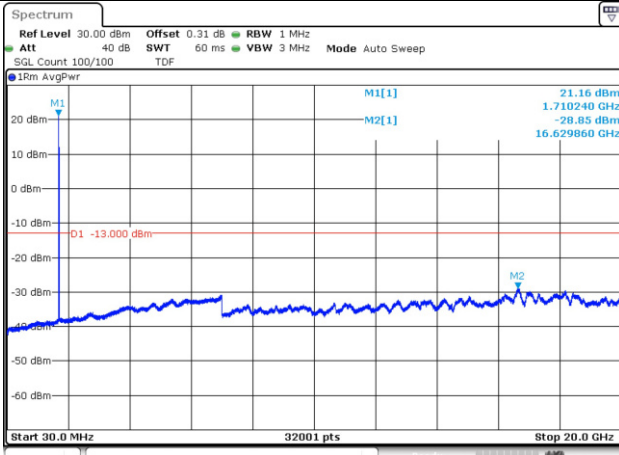

10M BW QPSK High ch.

15M BW QPSK Low ch.

15M BW QPSK Mid ch.

15M BW QPSK High ch.

Blank

Test mode: LTE Band 66/4

1.4M BW QPSK Low ch.

3M BW QPSK Low ch.

1.4M BW QPSK Mid ch.

3M BW QPSK Mid ch.

1.4M BW QPSK High ch.

3M BW QPSK High ch.

5M BW QPSK Low ch.

10M BW QPSK Low ch.

5M BW QPSK Mid ch.

10M BW QPSK Mid ch.