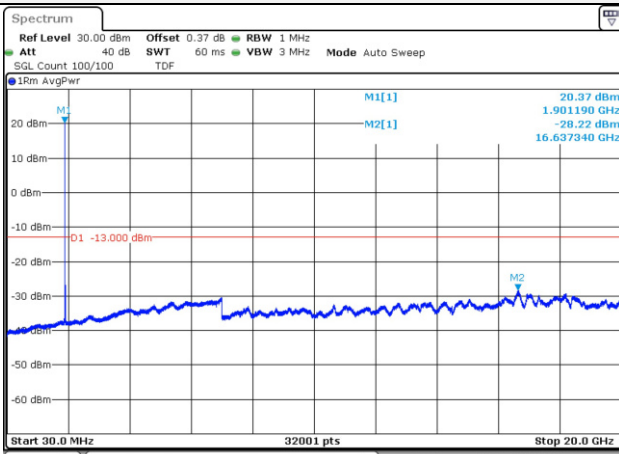

5M BW QPSK Low ch.

10M BW QPSK Low ch.

5M BW QPSK Mid ch.

10M BW QPSK Mid ch.

5M BW QPSK High ch.

10M BW QPSK High ch.

15M BW QPSK Low ch.

20M BW QPSK Low ch.

15M BW QPSK Mid ch.

20M BW QPSK Mid ch.

15M BW QPSK High ch.

20M BW QPSK High ch.

Test mode: LTE Band 26

1.4M BW QPSK Low ch.

3M BW QPSK Low ch.

1.4M BW QPSK Mid ch.