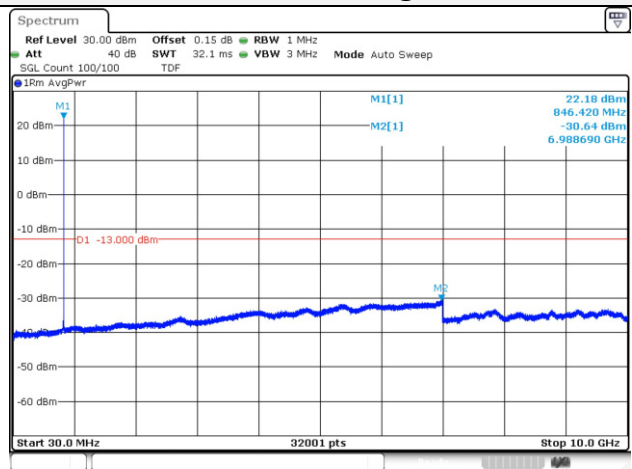

5M BW QPSK Low ch.

10M BW QPSK Low ch.

5M BW QPSK Mid ch.

10M BW QPSK Mid ch.

5M BW QPSK High ch.

10M BW QPSK High ch.

15M BW QPSK Low ch.

20M BW QPSK Low ch.

15M BW QPSK Mid ch.

20M BW QPSK Mid ch.

15M BW QPSK High ch.

20M BW QPSK High ch.

Test mode: LTE Band 26

1.4M BW QPSK Low ch.

3M BW QPSK Low ch.

1.4M BW QPSK Mid ch.

3M BW QPSK Mid ch.

1.4M BW QPSK High ch.

3M BW QPSK High ch.

5M BW QPSK Low ch.

10M BW QPSK Low ch.

5M BW QPSK Mid ch.

10M BW QPSK Mid ch.

5M BW QPSK High ch.

10M BW QPSK High ch.

15M BW QPSK Low ch.

15M BW QPSK Mid ch.

15M BW QPSK High ch.

Blank

Test mode: LTE Band 66/4

1.4M BW QPSK Low ch.

3M BW QPSK Low ch.