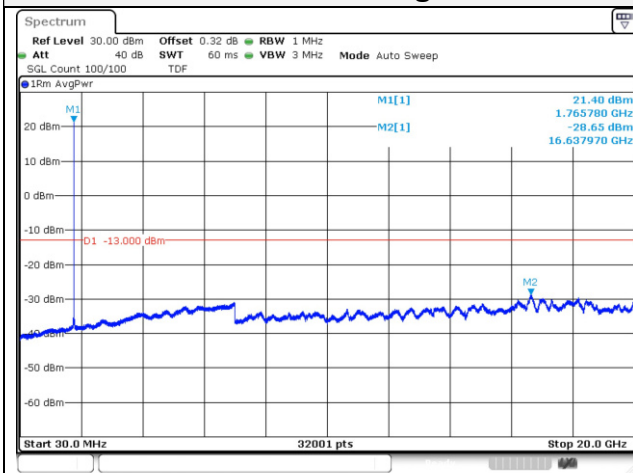

5M BW QPSK High ch.

10M BW QPSK High ch.

15M BW QPSK Low ch.

20M BW QPSK Low ch.

15M BW QPSK Mid ch.

20M BW QPSK Mid ch.

15M BW QPSK High ch.

20M BW QPSK High ch.

Test mode: LTE Band 71

15M BW QPSK Low ch.

20M BW QPSK Low ch.

15M BW QPSK Mid ch.

20M BW QPSK Mid ch.

15M BW QPSK High ch.

20M BW QPSK High ch.