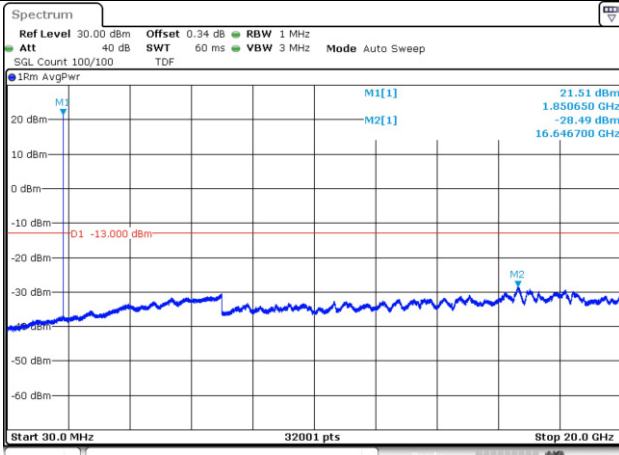

5M BW QPSK Low ch.

10M BW QPSK Low ch.

5M BW QPSK Mid ch.

10M BW QPSK Mid ch.

5M BW QPSK High ch.

10M BW QPSK High ch.

15M BW QPSK Low ch.

20M BW QPSK Low ch.

15M BW QPSK Mid ch.

20M BW QPSK Mid ch.

15M BW QPSK High ch.

20M BW QPSK High ch.

Test mode: LTE Band 26

1.4M BW QPSK Low ch.

3M BW QPSK Low ch.

1.4M BW QPSK Mid ch.