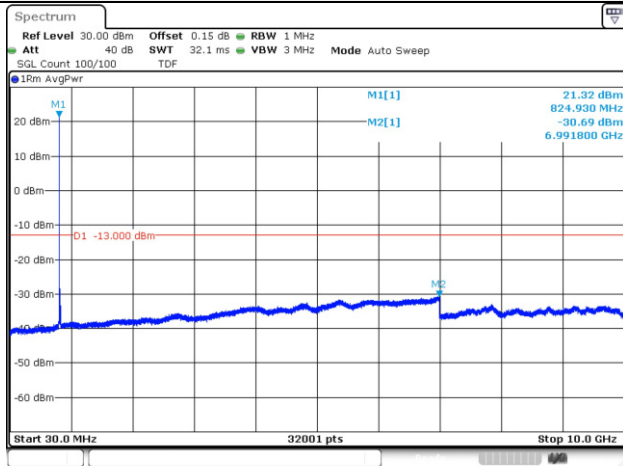

15M BW QPSK Mid ch.

20M BW QPSK Mid ch.

15M BW QPSK High ch.

20M BW QPSK High ch.

Test mode: LTE Band 26

1.4M BW QPSK Low ch.

3M BW QPSK Low ch.

1.4M BW QPSK Mid ch.

3M BW QPSK Mid ch.

1.4M BW QPSK High ch.

3M BW QPSK High ch.

5M BW QPSK Low ch.

10M BW QPSK Low ch.

5M BW QPSK Mid ch.

10M BW QPSK Mid ch.

5M BW QPSK High ch.

10M BW QPSK High ch.

15M BW QPSK Low ch.

15M BW QPSK Mid ch.

15M BW QPSK High ch.

Blank

Test mode: LTE Band 66/4

1.4M BW QPSK Low ch.

3M BW QPSK Low ch.