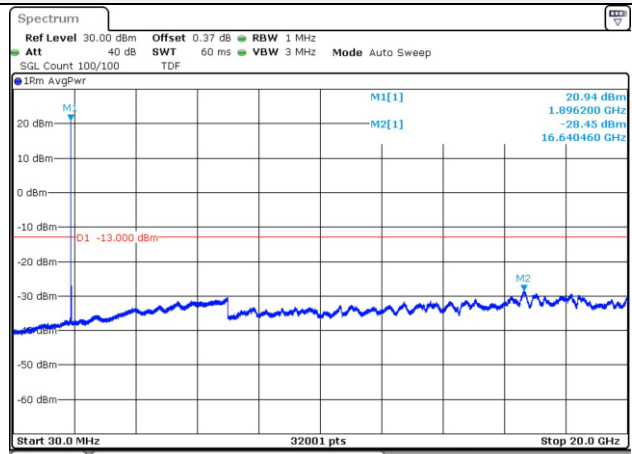

5M BW QPSK Low ch.

10M BW QPSK Low ch.

5M BW QPSK Mid ch.

10M BW QPSK Mid ch.

5M BW QPSK High ch.

10M BW QPSK High ch.

15M BW QPSK Low ch.

20M BW QPSK Low ch.

15M BW QPSK Mid ch.

20M BW QPSK Mid ch.

15M BW QPSK High ch.

20M BW QPSK High ch.

Test mode: LTE Band 26

1.4M BW QPSK Low ch.

3M BW QPSK Low ch.

1.4M BW QPSK Mid ch.

3M BW QPSK Mid ch.

1.4M BW QPSK High ch.

3M BW QPSK High ch.

5M BW QPSK Low ch.

10M BW QPSK Low ch.

5M BW QPSK Mid ch.

10M BW QPSK Mid ch.

5M BW QPSK High ch.

10M BW QPSK High ch.

15M BW QPSK Low ch.

15M BW QPSK Mid ch.

15M BW QPSK High ch.

Blank

Test mode: LTE Band 66/4

1.4M BW QPSK Low ch.

3M BW QPSK Low ch.