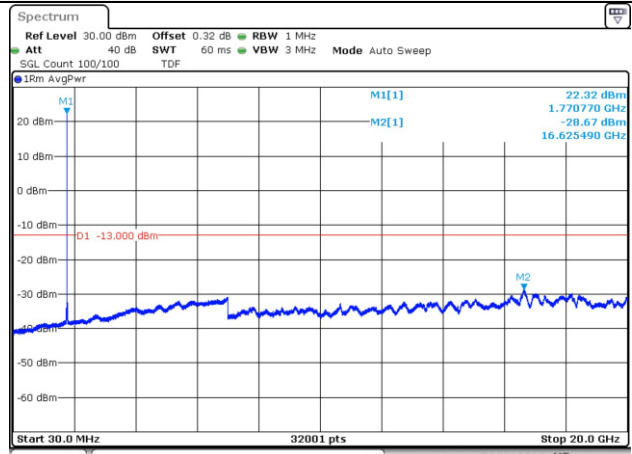

10M BW QPSK High ch.

15M BW QPSK Low ch.

15M BW QPSK Mid ch.

15M BW QPSK High ch.

Blank

Test mode: LTE Band 66/4

1.4M BW QPSK Low ch.

3M BW QPSK Low ch.

1.4M BW QPSK Mid ch.

3M BW QPSK Mid ch.

1.4M BW QPSK High ch.

3M BW QPSK High ch.

5M BW QPSK Low ch.

10M BW QPSK Low ch.

5M BW QPSK Mid ch.

10M BW QPSK Mid ch.

5M BW QPSK High ch.

10M BW QPSK High ch.

15M BW QPSK Low ch.

20M BW QPSK Low ch.

15M BW QPSK Mid ch.

20M BW QPSK Mid ch.

15M BW QPSK High ch.

20M BW QPSK High ch.