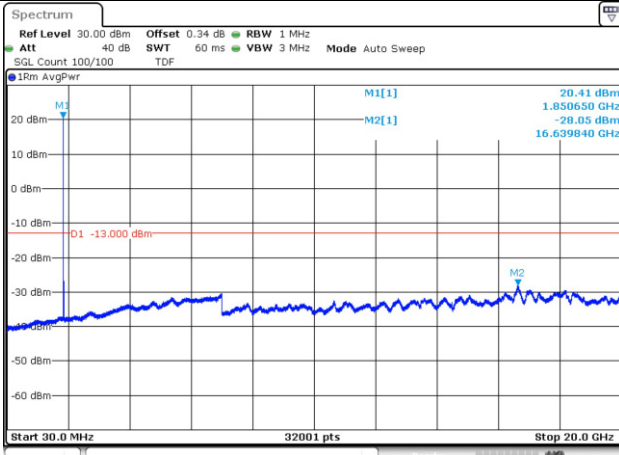

5M BW QPSK Low ch.

10M BW QPSK Low ch.

5M BW QPSK Mid ch.

10M BW QPSK Mid ch.

5M BW QPSK High ch.

10M BW QPSK High ch.

15M BW QPSK Low ch.

20M BW QPSK Low ch.

15M BW QPSK Mid ch.

20M BW QPSK Mid ch.

15M BW QPSK High ch.

20M BW QPSK High ch.

Test mode: LTE Band 26

1.4M BW QPSK Low ch.

3M BW QPSK Low ch.

1.4M BW QPSK Mid ch.