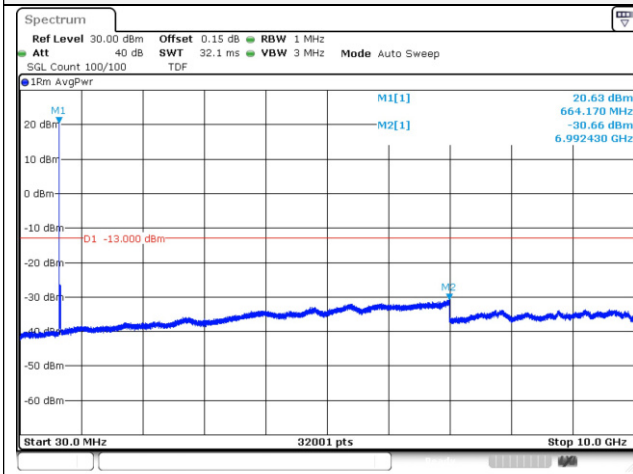

5M BW QPSK High ch.

10M BW QPSK High ch.

15M BW QPSK Low ch.

20M BW QPSK Low ch.

15M BW QPSK Mid ch.

20M BW QPSK Mid ch.

15M BW QPSK High ch.

20M BW QPSK High ch.

Test mode: LTE Band 71

15M BW QPSK Low ch.

20M BW QPSK Low ch.

15M BW QPSK Mid ch.

20M BW QPSK Mid ch.

15M BW QPSK High ch.

20M BW QPSK High ch.