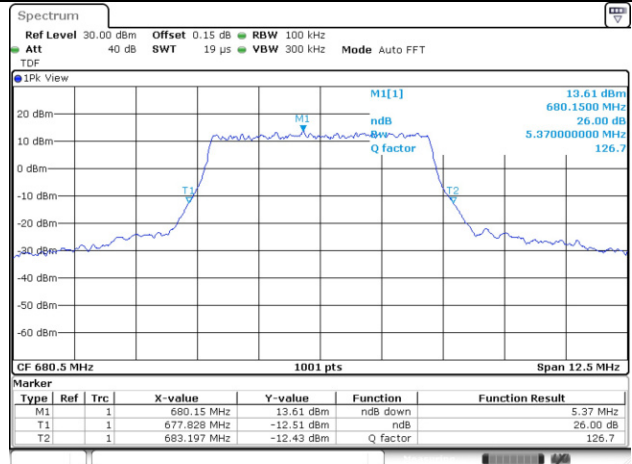

10M BW 16QAM Mid ch.

15M BW QPSK Mid ch.

15M BW 16QAM Mid ch.

Test mode: LTE Band 66/4

1.4M BW QPSK Mid ch.

1.4M BW 16QAM Mid ch.

3M BW QPSK Mid ch.

3M BW 16QAM Mid ch.

5M BW QPSK Mid ch.

5M BW 16QAM Mid ch.

10M BW QPSK Mid ch.

10M BW 16QAM Mid ch.

15M BW QPSK Mid ch.

15M BW 16QAM Mid ch.

20M BW QPSK Mid ch.

20M BW 16QAM Mid ch.

Test mode: LTE Band 71

5M BW QPSK Mid ch.

5M BW 16QAM Mid ch.

10M BW QPSK Mid ch.

10M BW 16QAM Mid ch.

15M BW QPSK Mid ch.

15M BW 16QAM Mid ch.

20M BW QPSK Mid ch.

20M BW 16QAM Mid ch.

99% Occupied Bandwidth

Test mode: LTE Band 5

5M BW QPSK Mid ch.

5M BW 16QAM Mid ch.

10M BW QPSK Mid ch.

10M BW 16QAM Mid ch.

Test mode: LTE Band 7