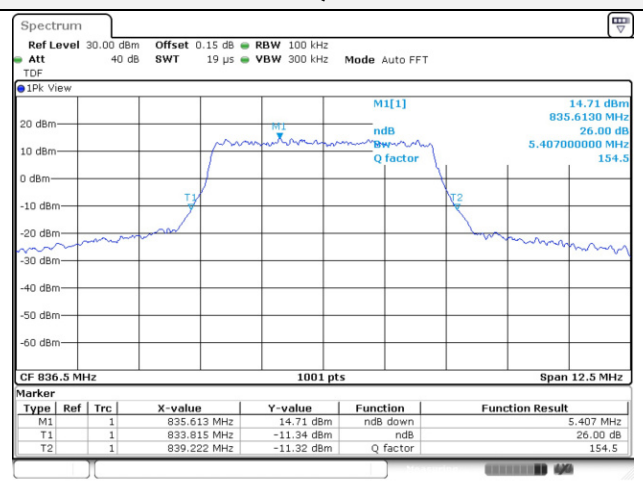

Test mode: LTE Band 26

1.4M BW QPSK Mid ch.

1.4M BW 16QAM Mid ch.

3M BW QPSK Mid ch.

3M BW 16QAM Mid ch.

5M BW QPSK Mid ch.

5M BW 16QAM Mid ch.

10M BW QPSK Mid ch.

10M BW 16QAM Mid ch.

15M BW QPSK Mid ch.

15M BW 16QAM Mid ch.

Test mode: LTE Band 66/4

1.4M BW QPSK Mid ch.

1.4M BW 16QAM Mid ch.

3M BW QPSK Mid ch.

3M BW 16QAM Mid ch.