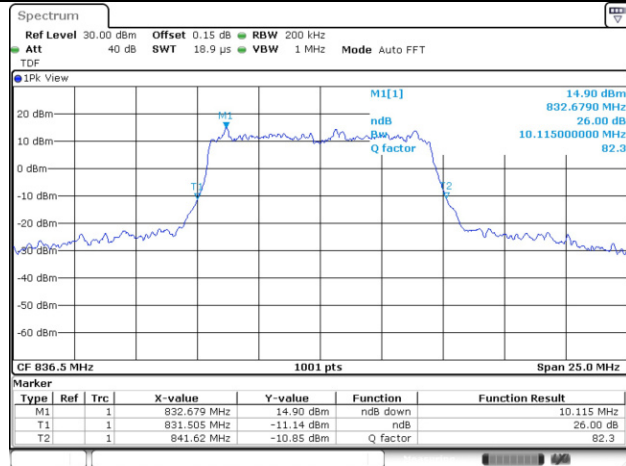

Test mode: LTE Band 26

1.4M BW QPSK Mid ch.

1.4M BW 16QAM Mid ch.

3M BW QPSK Mid ch.

3M BW 16QAM Mid ch.

5M BW QPSK Mid ch.

5M BW 16QAM Mid ch.

10M BW QPSK Mid ch.

10M BW 16QAM Mid ch.

15M BW QPSK Mid ch.

15M BW 16QAM Mid ch.

Test mode: LTE Band 66/4

1.4M BW QPSK Mid ch.

1.4M BW 16QAM Mid ch.

3M BW QPSK Mid ch.

3M BW 16QAM Mid ch.