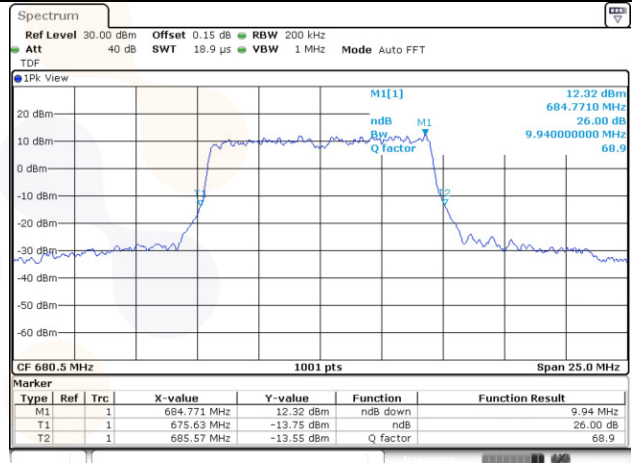

Test mode: LTE Band 71

5M BW QPSK Mid ch.

5M BW 16QAM Mid ch.

10M BW QPSK Mid ch.

10M BW 16QAM Mid ch.

15M BW QPSK Mid ch.

15M BW 16QAM Mid ch.

20M BW QPSK Mid ch.

20M BW 16QAM Mid ch.

99% Occupied Bandwidth

Test mode: LTE Band 5

5M BW QPSK Mid ch.

5M BW 16QAM Mid ch.

10M BW QPSK Mid ch.

10M BW 16QAM Mid ch.

Test mode: LTE Band 7