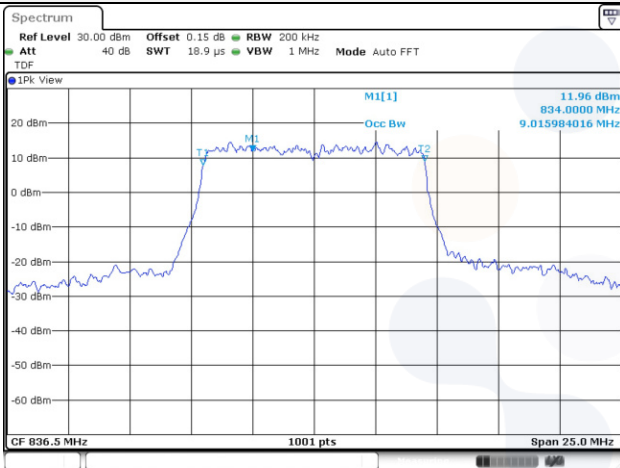

20M BW 16QAM Mid ch.

99% Occupied Bandwidth

Test mode: LTE Band 5

5M BW QPSK Mid ch.

5M BW 16QAM Mid ch.

10M BW QPSK Mid ch.

10M BW 16QAM Mid ch.

Test mode: LTE Band 7

15M BW QPSK Mid ch.

15M BW 16QAM Mid ch.

20M BW QPSK Mid ch.

20M BW 16QAM Mid ch.

Test mode: LTE Band 12

1.4M BW QPSK Mid ch.

1.4M BW 16QAM Mid ch.

3M BW QPSK Mid ch.