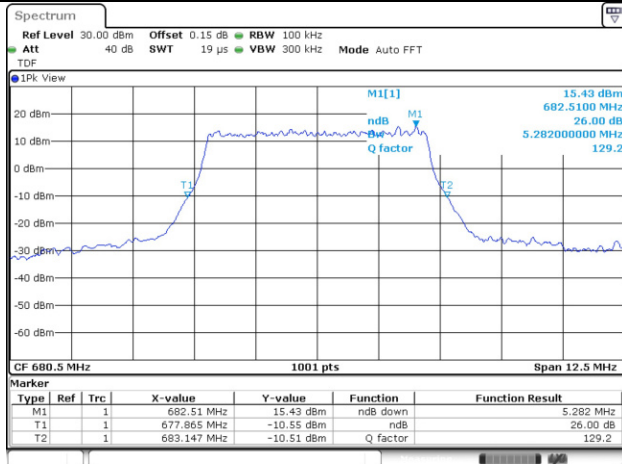

10M BW 16QAM Mid ch.

15M BW QPSK Mid ch.

15M BW 16QAM Mid ch.

Test mode: LTE Band 66/4

1.4M BW QPSK Mid ch.

1.4M BW 16QAM Mid ch.

3M BW QPSK Mid ch.

3M BW 16QAM Mid ch.

5M BW QPSK Mid ch.

5M BW 16QAM Mid ch.

10M BW QPSK Mid ch.

10M BW 16QAM Mid ch.

15M BW QPSK Mid ch.

15M BW 16QAM Mid ch.

20M BW QPSK Mid ch.

20M BW 16QAM Mid ch.

Test mode: LTE Band 71

5M BW QPSK Mid ch.

5M BW 16QAM Mid ch.

10M BW QPSK Mid ch.

10M BW 16QAM Mid ch.

15M BW QPSK Mid ch.

15M BW 16QAM Mid ch.

20M BW QPSK Mid ch.

20M BW 16QAM Mid ch.

99% Occupied Bandwidth

Test mode: LTE Band 5

5M BW QPSK Mid ch.

5M BW 16QAM Mid ch.

10M BW QPSK Mid ch.

10M BW 16QAM Mid ch.

Test mode: LTE Band 7