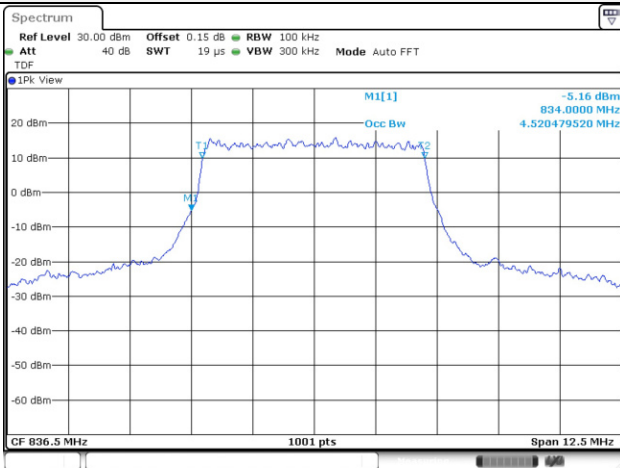

20M BW 16QAM Mid ch.

99% Occupied Bandwidth

Test mode: LTE Band 5

5M BW QPSK Mid ch.

5M BW 16QAM Mid ch.

10M BW QPSK Mid ch.

10M BW 16QAM Mid ch.

Test mode: LTE Band 7

15M BW QPSK Mid ch.

15M BW 16QAM Mid ch.

20M BW QPSK Mid ch.

20M BW 16QAM Mid ch.

Test mode: LTE Band 12

1.4M BW QPSK Mid ch.

1.4M BW 16QAM Mid ch.

3M BW QPSK Mid ch.