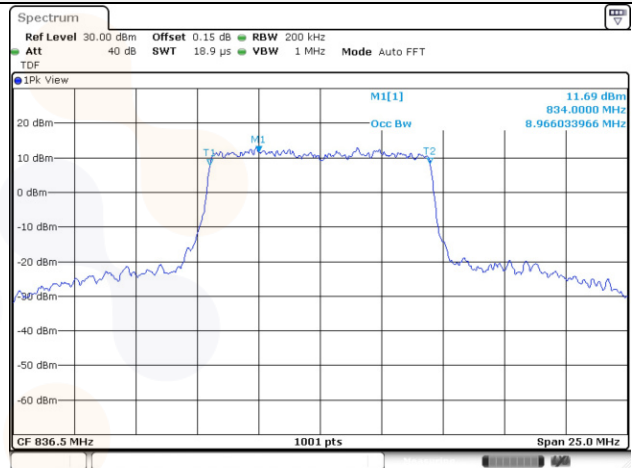

20M BW 16QAM Mid ch.

99% Occupied Bandwidth

Test mode: LTE Band 5

5M BW QPSK Mid ch.

5M BW 16QAM Mid ch.

10M BW QPSK Mid ch.

10M BW 16QAM Mid ch.

Test mode: LTE Band 7

15M BW QPSK Mid ch.

15M BW 16QAM Mid ch.

20M BW QPSK Mid ch.

20M BW 16QAM Mid ch.

Test mode: LTE Band 12

1.4M BW QPSK Mid ch.

1.4M BW 16QAM Mid ch.

3M BW QPSK Mid ch.