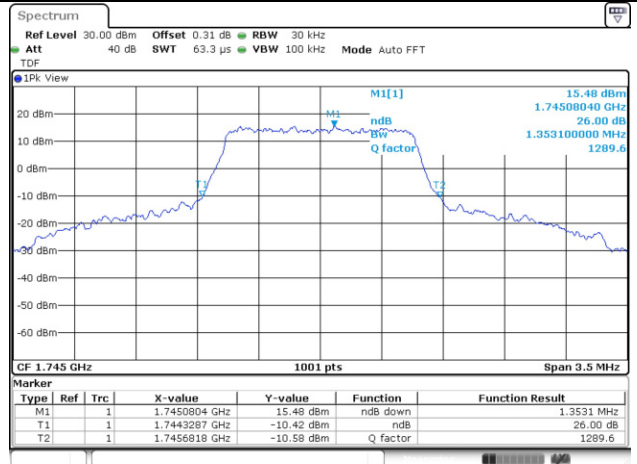

Test mode: LTE Band 26

1.4M BW QPSK Mid ch.

1.4M BW 16QAM Mid ch.

3M BW QPSK Mid ch.

3M BW 16QAM Mid ch.

5M BW QPSK Mid ch.

5M BW 16QAM Mid ch.

10M BW QPSK Mid ch.

10M BW 16QAM Mid ch.

15M BW QPSK Mid ch.

15M BW 16QAM Mid ch.

Test mode: LTE Band 66/4

1.4M BW QPSK Mid ch.

1.4M BW 16QAM Mid ch.

3M BW QPSK Mid ch.

3M BW 16QAM Mid ch.