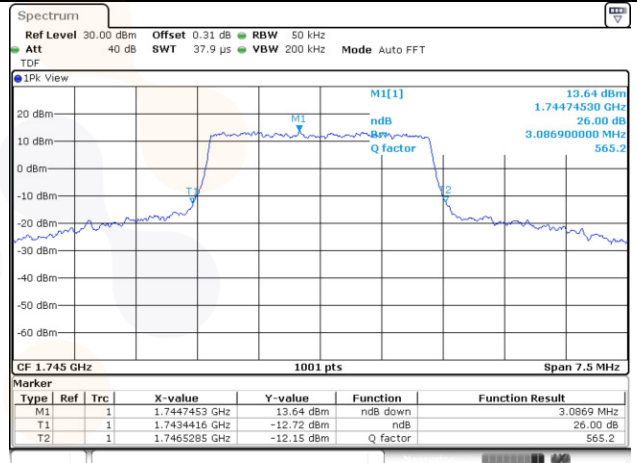

Test mode: LTE Band 26

1.4M BW QPSK Mid ch.

1.4M BW 16QAM Mid ch.

3M BW QPSK Mid ch.

3M BW 16QAM Mid ch.

5M BW QPSK Mid ch.

5M BW 16QAM Mid ch.

10M BW QPSK Mid ch.

10M BW 16QAM Mid ch.

15M BW QPSK Mid ch.

15M BW 16QAM Mid ch.

Test mode: LTE Band 66/4

1.4M BW QPSK Mid ch.

1.4M BW 16QAM Mid ch.

3M BW QPSK Mid ch.

3M BW 16QAM Mid ch.

5M BW QPSK Mid ch.

5M BW 16QAM Mid ch.

10M BW QPSK Mid ch.

10M BW 16QAM Mid ch.

15M BW QPSK Mid ch.

15M BW 16QAM Mid ch.

20M BW QPSK Mid ch.

20M BW 16QAM Mid ch.

Test mode: LTE Band 71

5M BW QPSK Mid ch.

5M BW 16QAM Mid ch.

10M BW QPSK Mid ch.

10M BW 16QAM Mid ch.

15M BW QPSK Mid ch.

15M BW 16QAM Mid ch.

20M BW QPSK Mid ch.