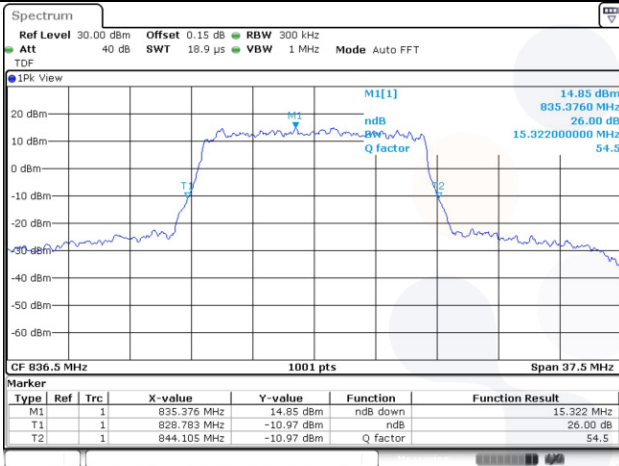

Test mode: LTE Band 26

1.4M BW QPSK Mid ch.

1.4M BW 16QAM Mid ch.

3M BW QPSK Mid ch.

3M BW 16QAM Mid ch.

5M BW QPSK Mid ch.

5M BW 16QAM Mid ch.

10M BW QPSK Mid ch.

10M BW 16QAM Mid ch.

15M BW QPSK Mid ch.

15M BW 16QAM Mid ch.

Test mode: LTE Band 66/4

1.4M BW QPSK Mid ch.

1.4M BW 16QAM Mid ch.

3M BW QPSK Mid ch.

3M BW 16QAM Mid ch.