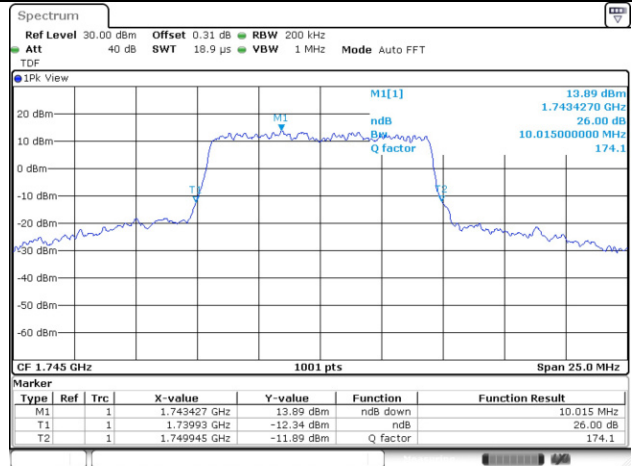

10M BW 16QAM Mid ch.

15M BW QPSK Mid ch.

15M BW 16QAM Mid ch.

Test mode: LTE Band 66/4

1.4M BW QPSK Mid ch.

1.4M BW 16QAM Mid ch.

3M BW QPSK Mid ch.

3M BW 16QAM Mid ch.

5M BW QPSK Mid ch.

5M BW 16QAM Mid ch.

10M BW QPSK Mid ch.

10M BW 16QAM Mid ch.

15M BW QPSK Mid ch.

15M BW 16QAM Mid ch.

20M BW QPSK Mid ch.

20M BW 16QAM Mid ch.

Test mode: LTE Band 71

5M BW QPSK Mid ch.

5M BW 16QAM Mid ch.

10M BW QPSK Mid ch.

10M BW 16QAM Mid ch.

15M BW QPSK Mid ch.

15M BW 16QAM Mid ch.

20M BW QPSK Mid ch.

20M BW 16QAM Mid ch.

99% Occupied Bandwidth

Test mode: LTE Band 5

5M BW QPSK Mid ch.

5M BW 16QAM Mid ch.

10M BW QPSK Mid ch.

10M BW 16QAM Mid ch.

Test mode: LTE Band 7