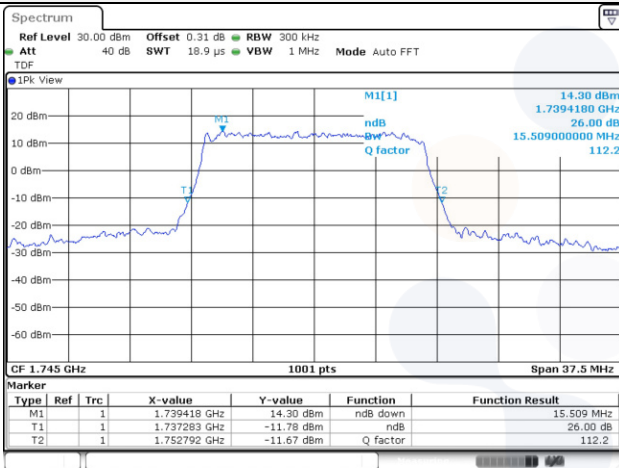

10M BW 16QAM Mid ch.

15M BW QPSK Mid ch.

15M BW 16QAM Mid ch.

Test mode: LTE Band 66/4

1.4M BW QPSK Mid ch.

1.4M BW 16QAM Mid ch.

3M BW QPSK Mid ch.

3M BW 16QAM Mid ch.

5M BW QPSK Mid ch.

5M BW 16QAM Mid ch.

10M BW QPSK Mid ch.

10M BW 16QAM Mid ch.

15M BW QPSK Mid ch.

15M BW 16QAM Mid ch.

20M BW QPSK Mid ch.

20M BW 16QAM Mid ch.

Test mode: LTE Band 71

5M BW QPSK Mid ch.

5M BW 16QAM Mid ch.

10M BW QPSK Mid ch.

10M BW 16QAM Mid ch.

15M BW QPSK Mid ch.

15M BW 16QAM Mid ch.

20M BW QPSK Mid ch.

20M BW 16QAM Mid ch.

99% Occupied Bandwidth

Test mode: LTE Band 5

5M BW QPSK Mid ch.

5M BW 16QAM Mid ch.

10M BW QPSK Mid ch.

10M BW 16QAM Mid ch.

Test mode: LTE Band 7