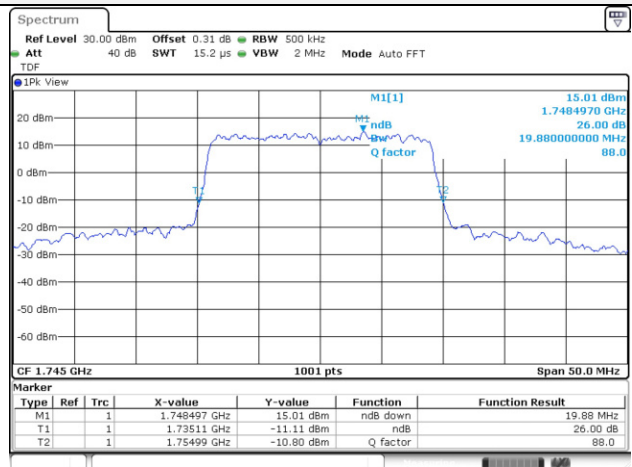

10M BW 16QAM Mid ch.

15M BW QPSK Mid ch.

15M BW 16QAM Mid ch.

Test mode: LTE Band 66/4

1.4M BW QPSK Mid ch.

1.4M BW 16QAM Mid ch.

3M BW QPSK Mid ch.

3M BW 16QAM Mid ch.

5M BW QPSK Mid ch.

5M BW 16QAM Mid ch.

10M BW QPSK Mid ch.

10M BW 16QAM Mid ch.

15M BW QPSK Mid ch.

15M BW 16QAM Mid ch.

20M BW QPSK Mid ch.

20M BW 16QAM Mid ch.

Test mode: LTE Band 71

5M BW QPSK Mid ch.

5M BW 16QAM Mid ch.

10M BW QPSK Mid ch.

10M BW 16QAM Mid ch.

15M BW QPSK Mid ch.

15M BW 16QAM Mid ch.

20M BW QPSK Mid ch.