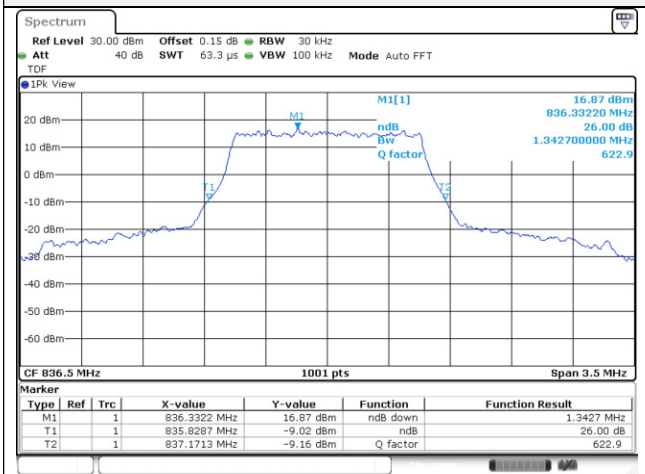

Test mode: LTE Band 26

1.4M BW QPSK Mid ch.

1.4M BW 16QAM Mid ch.

3M BW QPSK Mid ch.

3M BW 16QAM Mid ch.

5M BW QPSK Mid ch.

5M BW 16QAM Mid ch.

10M BW QPSK Mid ch.

10M BW 16QAM Mid ch.

15M BW QPSK Mid ch.

15M BW 16QAM Mid ch.

Test mode: LTE Band 66/4

1.4M BW QPSK Mid ch.

1.4M BW 16QAM Mid ch.

3M BW QPSK Mid ch.

3M BW 16QAM Mid ch.