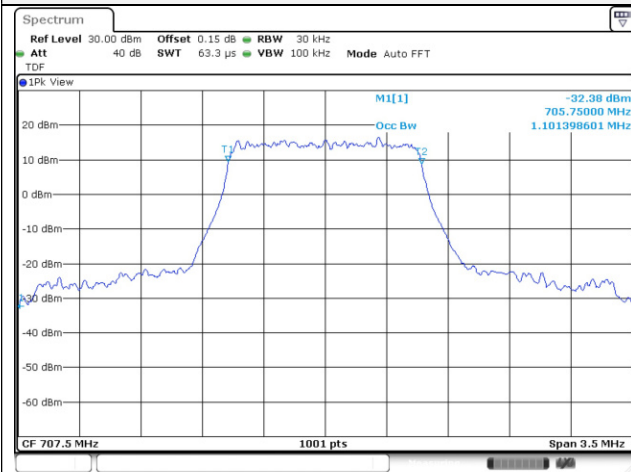

15M BW QPSK Mid ch.

15M BW 16QAM Mid ch.

20M BW QPSK Mid ch.

20M BW 16QAM Mid ch.

Test mode: LTE Band 12

1.4M BW QPSK Mid ch.

1.4M BW 16QAM Mid ch.

3M BW QPSK Mid ch.