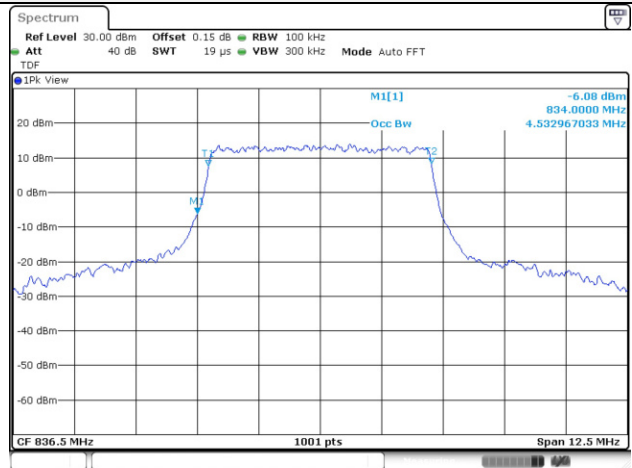

20M BW 16QAM Mid ch.

99% Occupied Bandwidth

Test mode: LTE Band 5

5M BW QPSK Mid ch.

5M BW 16QAM Mid ch.

10M BW QPSK Mid ch.

10M BW 16QAM Mid ch.

Test mode: LTE Band 7

15M BW QPSK Mid ch.

15M BW 16QAM Mid ch.

20M BW QPSK Mid ch.

20M BW 16QAM Mid ch.

Test mode: LTE Band 12

1.4M BW QPSK Mid ch.

1.4M BW 16QAM Mid ch.

3M BW QPSK Mid ch.