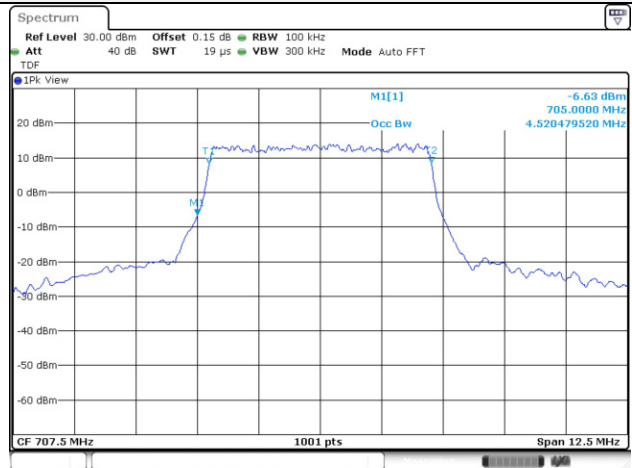

5M BW 16QAM Mid ch.