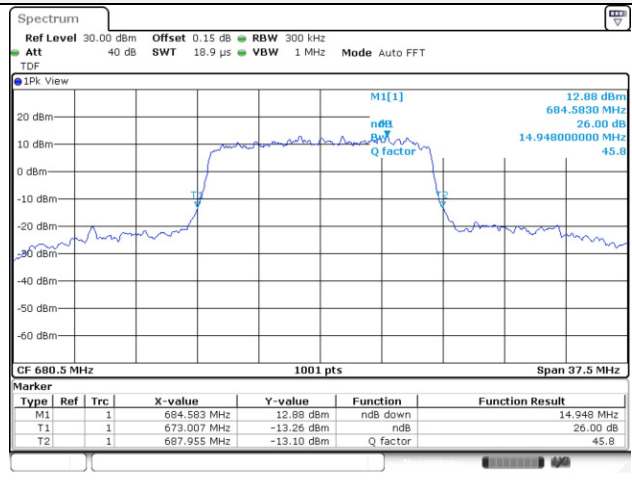

Test mode: LTE Band 71

5M BW QPSK Mid ch.

5M BW 16QAM Mid ch.

10M BW QPSK Mid ch.

10M BW 16QAM Mid ch.

15M BW QPSK Mid ch.

15M BW 16QAM Mid ch.

20M BW QPSK Mid ch.

20M BW 16QAM Mid ch.

99% Occupied Bandwidth

Test mode: LTE Band 5

5M BW QPSK Mid ch.

5M BW 16QAM Mid ch.

10M BW QPSK Mid ch.

10M BW 16QAM Mid ch.

Test mode: LTE Band 7