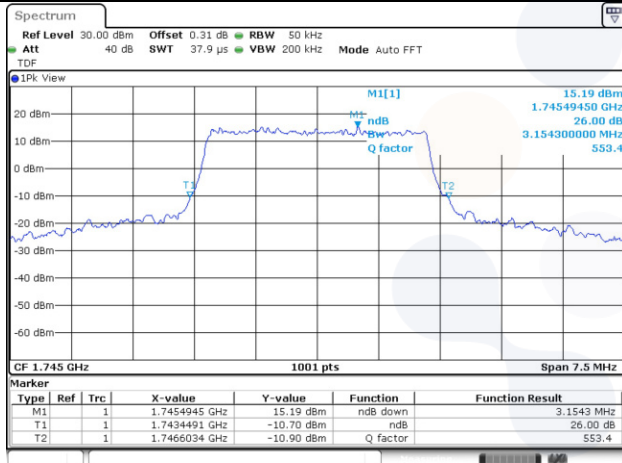

Test mode: LTE Band 26

1.4M BW QPSK Mid ch.

1.4M BW 16QAM Mid ch.

3M BW QPSK Mid ch.

3M BW 16QAM Mid ch.

5M BW QPSK Mid ch.

5M BW 16QAM Mid ch.

10M BW QPSK Mid ch.

10M BW 16QAM Mid ch.

15M BW QPSK Mid ch.

15M BW 16QAM Mid ch.

Test mode: LTE Band 66/4

1.4M BW QPSK Mid ch.

1.4M BW 16QAM Mid ch.

3M BW QPSK Mid ch.

3M BW 16QAM Mid ch.

5M BW QPSK Mid ch.

5M BW 16QAM Mid ch.

10M BW QPSK Mid ch.

10M BW 16QAM Mid ch.

15M BW QPSK Mid ch.

15M BW 16QAM Mid ch.

20M BW QPSK Mid ch.

20M BW 16QAM Mid ch.

Test mode: LTE Band 71

5M BW QPSK Mid ch.

5M BW 16QAM Mid ch.

10M BW QPSK Mid ch.

10M BW 16QAM Mid ch.

15M BW QPSK Mid ch.

15M BW 16QAM Mid ch.

20M BW QPSK Mid ch.