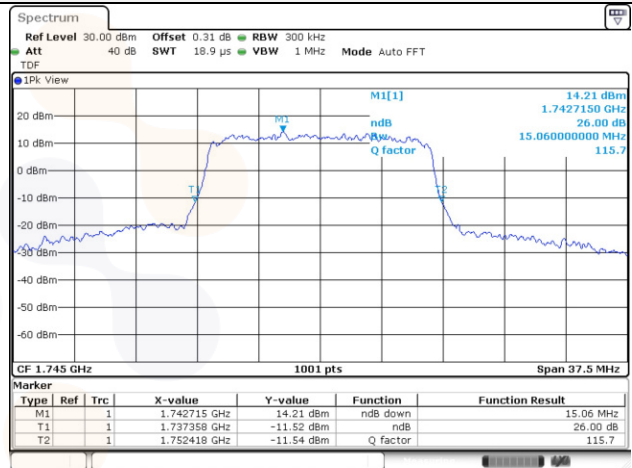

5M BW QPSK Mid ch.

5M BW 16QAM Mid ch.

10M BW QPSK Mid ch.

10M BW 16QAM Mid ch.

15M BW QPSK Mid ch.

15M BW 16QAM Mid ch.

20M BW QPSK Mid ch.

20M BW 16QAM Mid ch.

Test mode: LTE Band 71

5M BW QPSK Mid ch.

5M BW 16QAM Mid ch.

10M BW QPSK Mid ch.

10M BW 16QAM Mid ch.

15M BW QPSK Mid ch.

15M BW 16QAM Mid ch.

20M BW QPSK Mid ch.