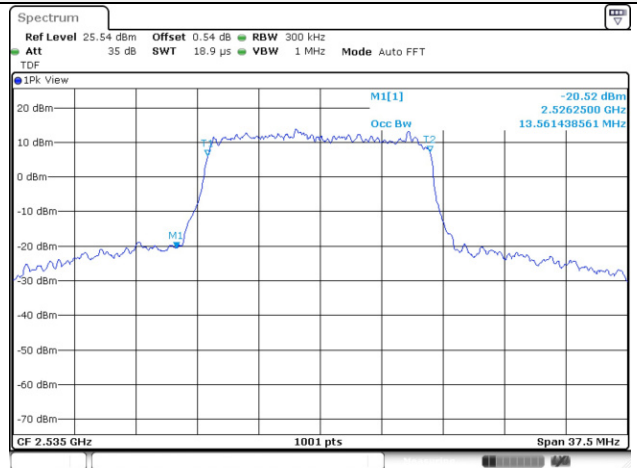

Test mode: LTE Band 71

5M BW QPSK Mid ch.

5M BW 16QAM Mid ch.

10M BW QPSK Mid ch.

10M BW 16QAM Mid ch.

15M BW QPSK Mid ch.

15M BW 16QAM Mid ch.

20M BW QPSK Mid ch.

20M BW 16QAM Mid ch.

99% Occupied Bandwidth

Test mode: LTE Band 5

5M BW QPSK Mid ch.

5M BW 16QAM Mid ch.

10M BW QPSK Mid ch.

10M BW 16QAM Mid ch.

Test mode: LTE Band 7

15M BW QPSK Mid ch.

15M BW 16QAM Mid ch.

20M BW QPSK Mid ch.

20M BW 16QAM Mid ch.

Test mode: LTE Band 12

1.4M BW QPSK Mid ch.

1.4M BW 16QAM Mid ch.

3M BW QPSK Mid ch.