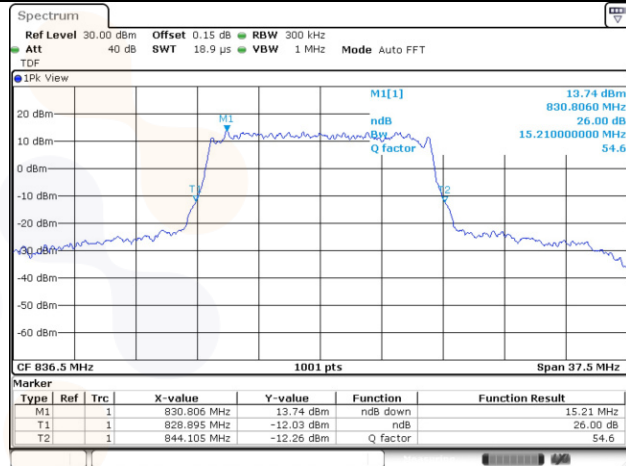

Test mode: LTE Band 26

1.4M BW QPSK Mid ch.

1.4M BW 16QAM Mid ch.

3M BW QPSK Mid ch.

3M BW 16QAM Mid ch.

5M BW QPSK Mid ch.

5M BW 16QAM Mid ch.

10M BW QPSK Mid ch.

10M BW 16QAM Mid ch.

15M BW QPSK Mid ch.

15M BW 16QAM Mid ch.

Test mode: LTE Band 66/4

1.4M BW QPSK Mid ch.

1.4M BW 16QAM Mid ch.

3M BW QPSK Mid ch.

3M BW 16QAM Mid ch.