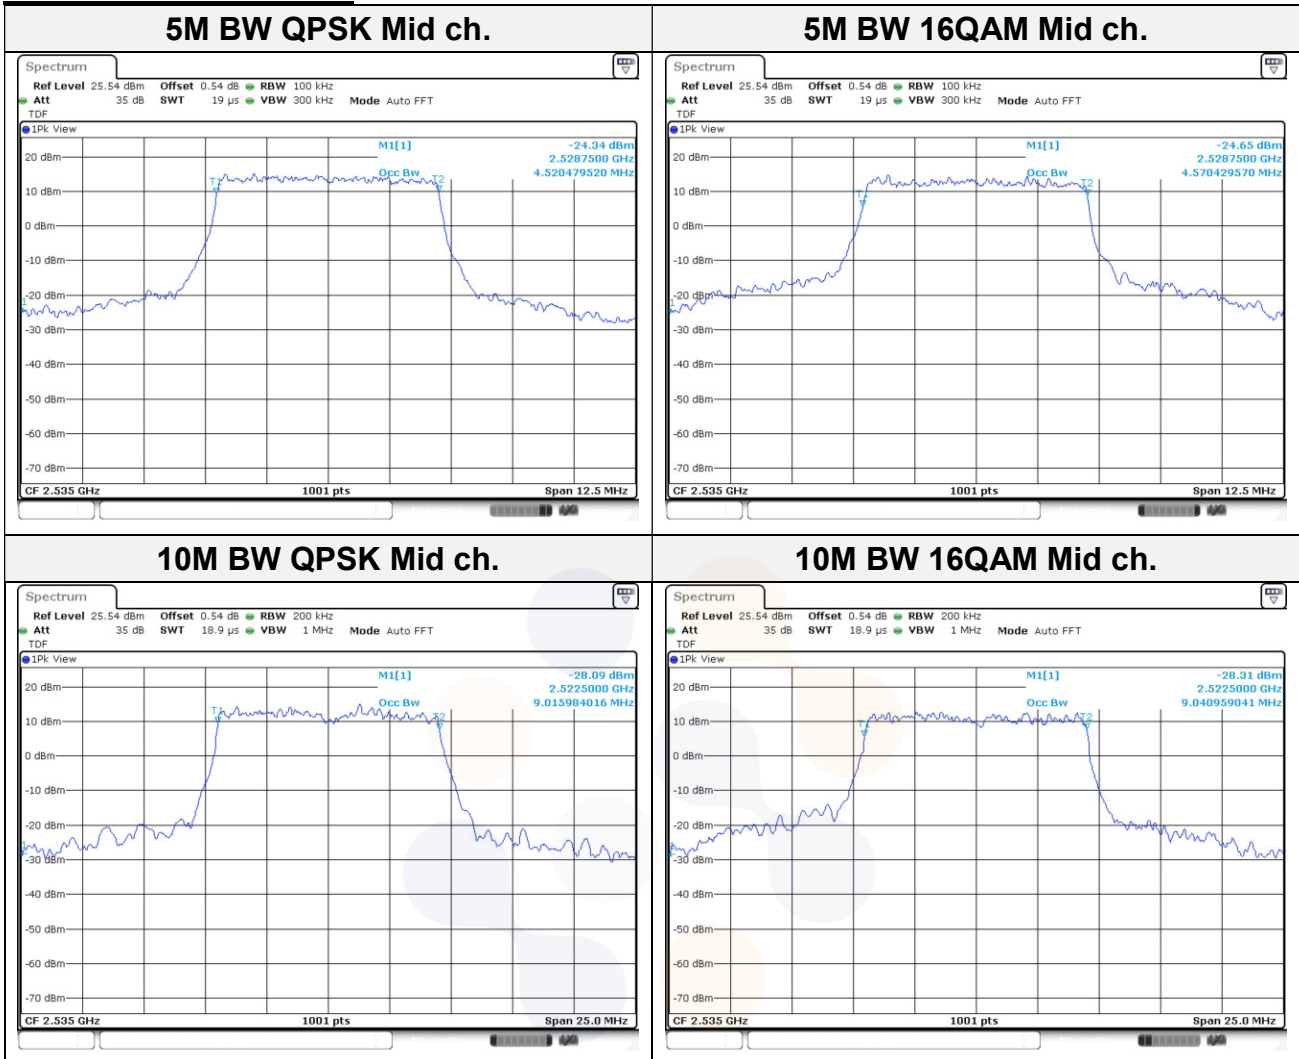

Test mode: LTE Band 71

5M BW QPSK Mid ch.

5M BW 16QAM Mid ch.

10M BW QPSK Mid ch.

10M BW 16QAM Mid ch.

15M BW QPSK Mid ch.

15M BW 16QAM Mid ch.

20M BW QPSK Mid ch.

20M BW 16QAM Mid ch.

99% Occupied Bandwidth

Test mode: LTE Band 5

5M BW QPSK Mid ch.

5M BW 16QAM Mid ch.

10M BW QPSK Mid ch.

10M BW 16QAM Mid ch.

Test mode: LTE Band 7

15M BW QPSK Mid ch.

15M BW 16QAM Mid ch.

20M BW QPSK Mid ch.

20M BW 16QAM Mid ch.

Test mode: LTE Band 12

1.4M BW QPSK Mid ch.

1.4M BW 16QAM Mid ch.

3M BW QPSK Mid ch.