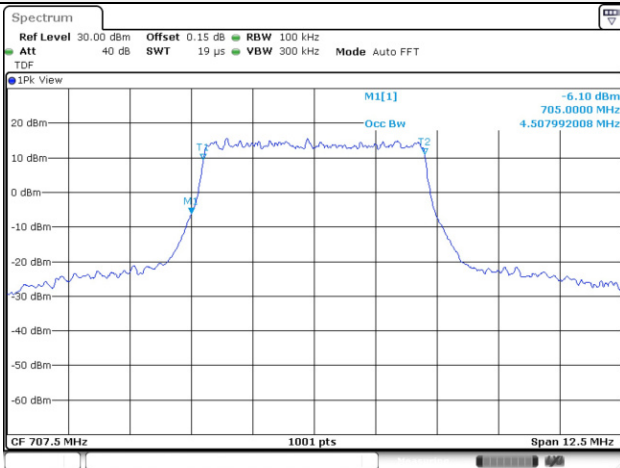

5M BW QPSK Mid ch.