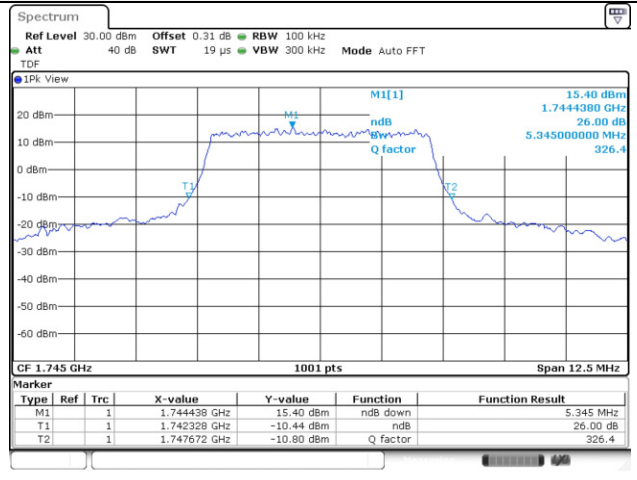

Test mode: LTE Band 26

1.4M BW QPSK Mid ch.

1.4M BW 16QAM Mid ch.

3M BW QPSK Mid ch.

3M BW 16QAM Mid ch.

5M BW QPSK Mid ch.

5M BW 16QAM Mid ch.

10M BW QPSK Mid ch.

10M BW 16QAM Mid ch.

15M BW QPSK Mid ch.

15M BW 16QAM Mid ch.

Test mode: LTE Band 66/4

1.4M BW QPSK Mid ch.

1.4M BW 16QAM Mid ch.

3M BW QPSK Mid ch.

3M BW 16QAM Mid ch.

5M BW QPSK Mid ch.

5M BW 16QAM Mid ch.

10M BW QPSK Mid ch.

10M BW 16QAM Mid ch.

15M BW QPSK Mid ch.

15M BW 16QAM Mid ch.

20M BW QPSK Mid ch.

20M BW 16QAM Mid ch.

Test mode: LTE Band 71

5M BW QPSK Mid ch.

5M BW 16QAM Mid ch.

10M BW QPSK Mid ch.

10M BW 16QAM Mid ch.

15M BW QPSK Mid ch.

15M BW 16QAM Mid ch.

20M BW QPSK Mid ch.