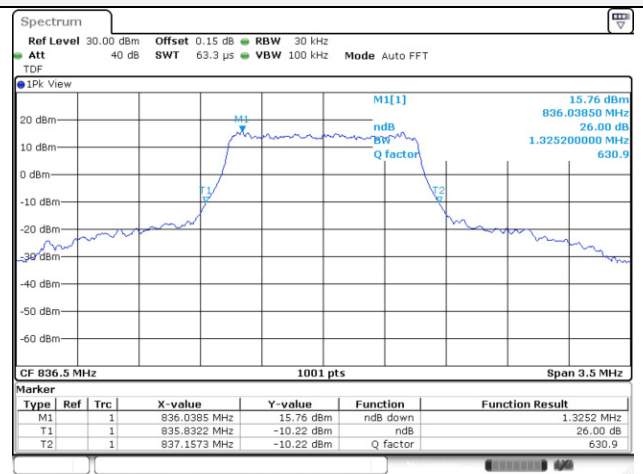

Test mode: LTE Band 26

1.4M BW QPSK Mid ch.

1.4M BW 16QAM Mid ch.

3M BW QPSK Mid ch.

3M BW 16QAM Mid ch.

5M BW QPSK Mid ch.

5M BW 16QAM Mid ch.

10M BW QPSK Mid ch.

10M BW 16QAM Mid ch.

15M BW QPSK Mid ch.

15M BW 16QAM Mid ch.

Test mode: LTE Band 66/4

1.4M BW QPSK Mid ch.

1.4M BW 16QAM Mid ch.

3M BW QPSK Mid ch.

3M BW 16QAM Mid ch.