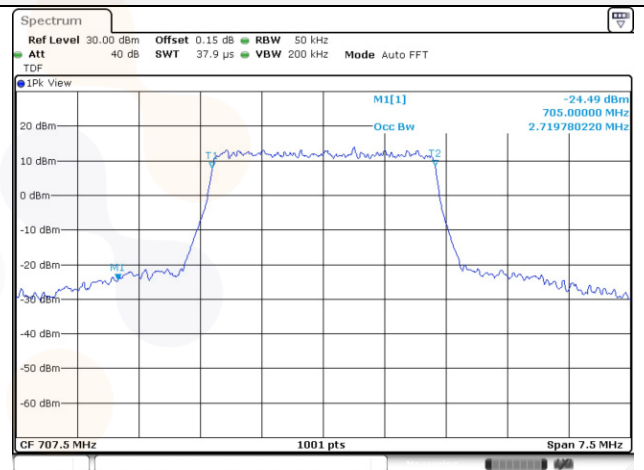

3M BW 16QAM Mid ch.