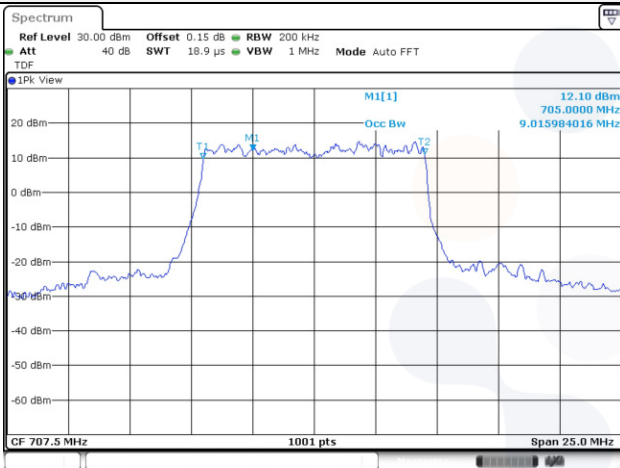

10M BW QPSK Mid ch.