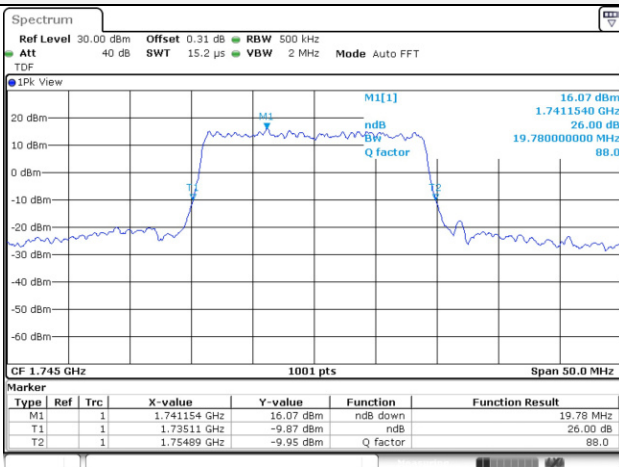

10M BW 16QAM Mid ch.

15M BW QPSK Mid ch.

15M BW 16QAM Mid ch.

Test mode: LTE Band 66/4

1.4M BW QPSK Mid ch.

1.4M BW 16QAM Mid ch.

3M BW QPSK Mid ch.

3M BW 16QAM Mid ch.

5M BW QPSK Mid ch.

5M BW 16QAM Mid ch.

10M BW QPSK Mid ch.

10M BW 16QAM Mid ch.

15M BW QPSK Mid ch.

15M BW 16QAM Mid ch.

20M BW QPSK Mid ch.

20M BW 16QAM Mid ch.

Test mode: LTE Band 71

5M BW QPSK Mid ch.

5M BW 16QAM Mid ch.

10M BW QPSK Mid ch.

10M BW 16QAM Mid ch.

15M BW QPSK Mid ch.

15M BW 16QAM Mid ch.

20M BW QPSK Mid ch.