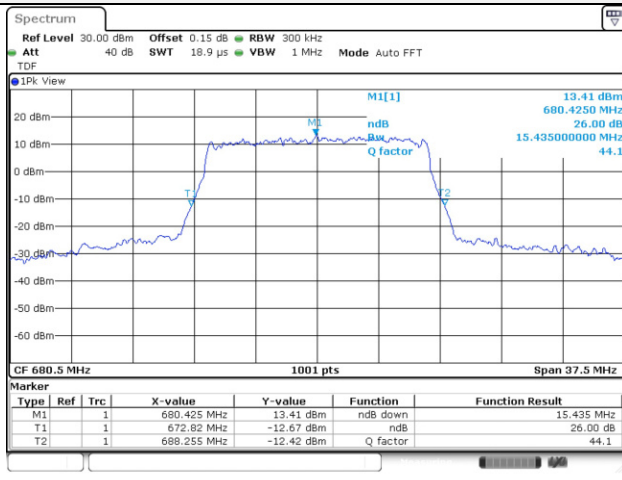

Test mode: LTE Band 71

5M BW QPSK Mid ch.

5M BW 16QAM Mid ch.

10M BW QPSK Mid ch.

10M BW 16QAM Mid ch.

15M BW QPSK Mid ch.

15M BW 16QAM Mid ch.

20M BW QPSK Mid ch.

20M BW 16QAM Mid ch.

99% Occupied Bandwidth

Test mode: LTE Band 5

5M BW QPSK Mid ch.

5M BW 16QAM Mid ch.

10M BW QPSK Mid ch.

10M BW 16QAM Mid ch.

Test mode: LTE Band 7