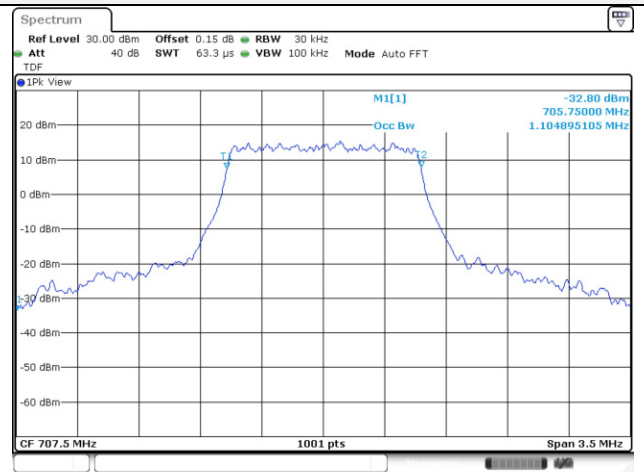

20M BW 16QAM Mid ch.

99% Occupied Bandwidth

Test mode: LTE Band 5

5M BW QPSK Mid ch.

5M BW 16QAM Mid ch.

10M BW QPSK Mid ch.

10M BW 16QAM Mid ch.

Test mode: LTE Band 7

15M BW QPSK Mid ch.

15M BW 16QAM Mid ch.

20M BW QPSK Mid ch.

20M BW 16QAM Mid ch.

Test mode: LTE Band 12

1.4M BW QPSK Mid ch.

1.4M BW 16QAM Mid ch.

3M BW QPSK Mid ch.