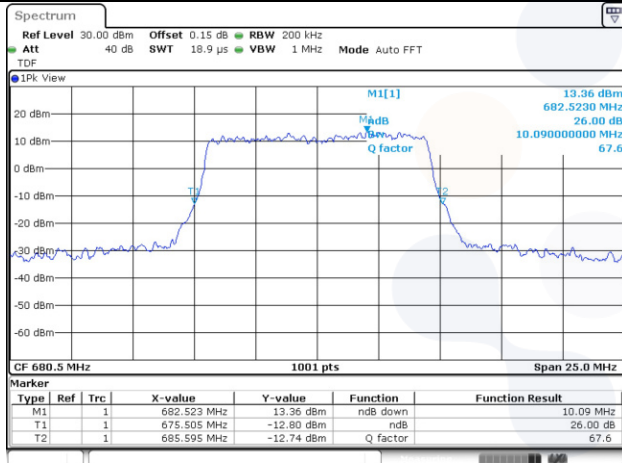

Test mode: LTE Band 71

5M BW QPSK Mid ch.

5M BW 16QAM Mid ch.

10M BW QPSK Mid ch.

10M BW 16QAM Mid ch.

15M BW QPSK Mid ch.

15M BW 16QAM Mid ch.

20M BW QPSK Mid ch.

20M BW 16QAM Mid ch.

99% Occupied Bandwidth

Test mode: LTE Band 5

5M BW QPSK Mid ch.

5M BW 16QAM Mid ch.

10M BW QPSK Mid ch.

10M BW 16QAM Mid ch.

Test mode: LTE Band 7