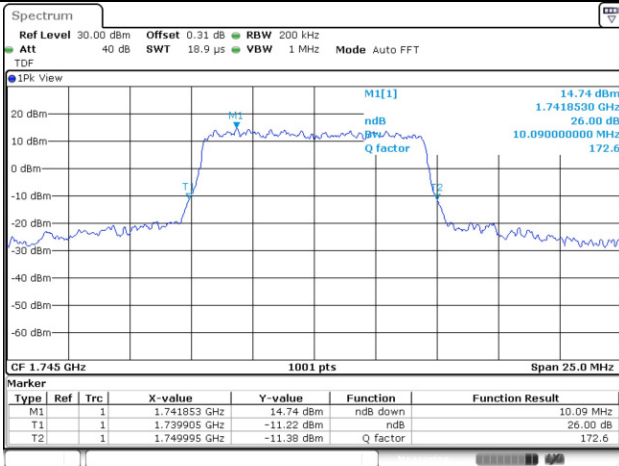

10M BW QPSK Mid ch.