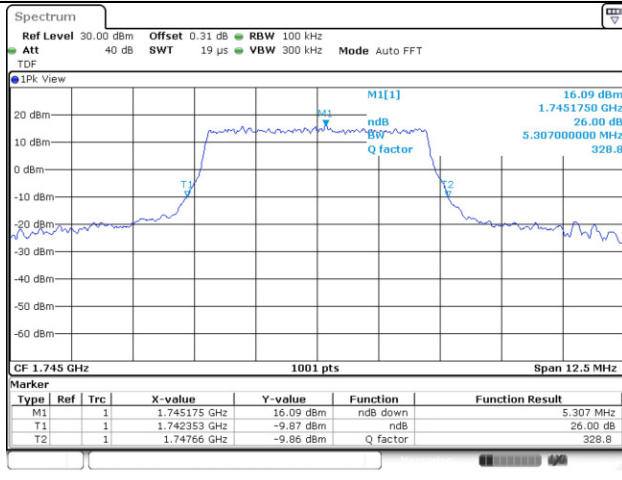

Test mode: LTE Band 26

1.4M BW QPSK Mid ch.

1.4M BW 16QAM Mid ch.

3M BW QPSK Mid ch.

3M BW 16QAM Mid ch.

5M BW QPSK Mid ch.

5M BW 16QAM Mid ch.

10M BW QPSK Mid ch.

10M BW 16QAM Mid ch.

15M BW QPSK Mid ch.

15M BW 16QAM Mid ch.

Test mode: LTE Band 66/4

1.4M BW QPSK Mid ch.

1.4M BW 16QAM Mid ch.

3M BW QPSK Mid ch.

3M BW 16QAM Mid ch.

5M BW QPSK Mid ch.

5M BW 16QAM Mid ch.

10M BW QPSK Mid ch.

10M BW 16QAM Mid ch.

15M BW QPSK Mid ch.

15M BW 16QAM Mid ch.

20M BW QPSK Mid ch.

20M BW 16QAM Mid ch.

Test mode: LTE Band 71

5M BW QPSK Mid ch.

5M BW 16QAM Mid ch.

10M BW QPSK Mid ch.

10M BW 16QAM Mid ch.

15M BW QPSK Mid ch.

15M BW 16QAM Mid ch.

20M BW QPSK Mid ch.