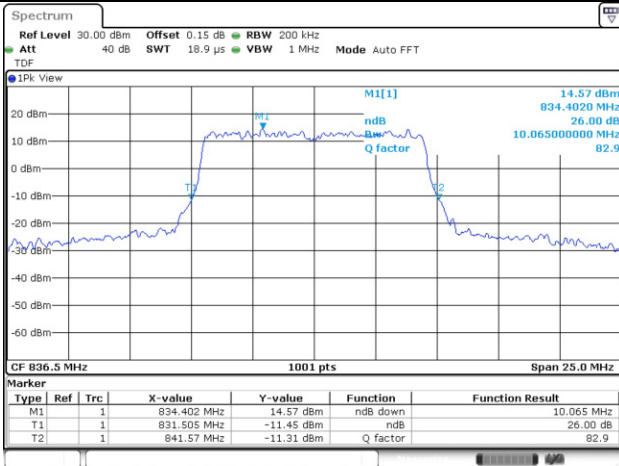

Test mode: LTE Band 26

1.4M BW QPSK Mid ch.

1.4M BW 16QAM Mid ch.

3M BW QPSK Mid ch.

3M BW 16QAM Mid ch.

5M BW QPSK Mid ch.

5M BW 16QAM Mid ch.

10M BW QPSK Mid ch.

10M BW 16QAM Mid ch.

15M BW QPSK Mid ch.

15M BW 16QAM Mid ch.

Test mode: LTE Band 66/4

1.4M BW QPSK Mid ch.

1.4M BW 16QAM Mid ch.

3M BW QPSK Mid ch.

3M BW 16QAM Mid ch.