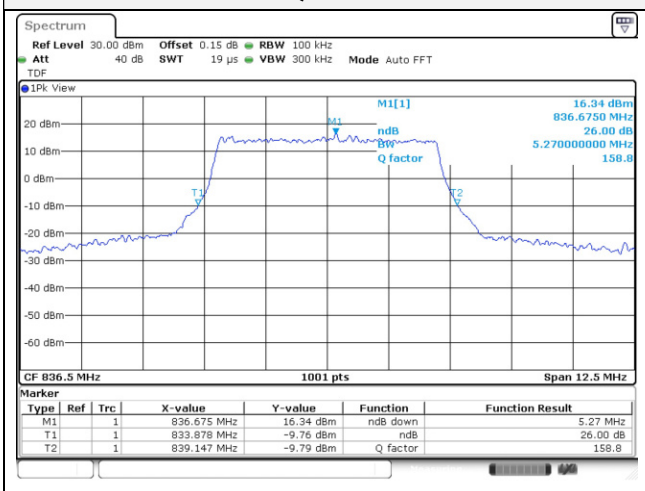

Test mode: LTE Band 26

1.4M BW QPSK Mid ch.

1.4M BW 16QAM Mid ch.

3M BW QPSK Mid ch.

3M BW 16QAM Mid ch.

5M BW QPSK Mid ch.

5M BW 16QAM Mid ch.

10M BW QPSK Mid ch.

10M BW 16QAM Mid ch.

15M BW QPSK Mid ch.

15M BW 16QAM Mid ch.

Test mode: LTE Band 66/4

1.4M BW QPSK Mid ch.

1.4M BW 16QAM Mid ch.

3M BW QPSK Mid ch.

3M BW 16QAM Mid ch.