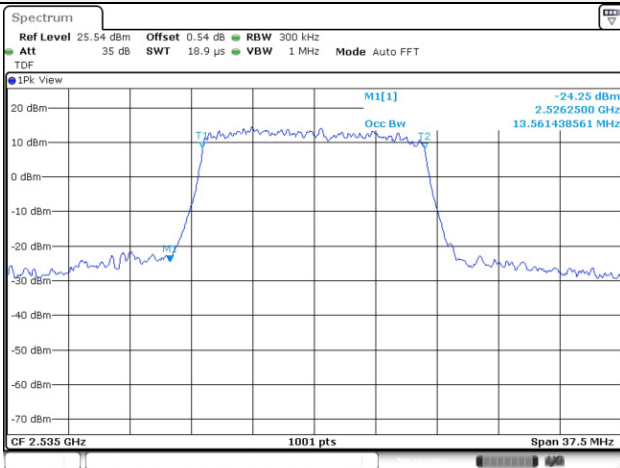

Test mode: LTE Band 71

5M BW QPSK Mid ch.

5M BW 16QAM Mid ch.

10M BW QPSK Mid ch.

10M BW 16QAM Mid ch.

15M BW QPSK Mid ch.

15M BW 16QAM Mid ch.

20M BW QPSK Mid ch.

20M BW 16QAM Mid ch.

99% Occupied Bandwidth

Test mode: LTE Band 5

5M BW QPSK Mid ch.

5M BW 16QAM Mid ch.

10M BW QPSK Mid ch.

10M BW 16QAM Mid ch.

Test mode: LTE Band 7

15M BW QPSK Mid ch.

15M BW 16QAM Mid ch.

20M BW QPSK Mid ch.

20M BW 16QAM Mid ch.

Test mode: LTE Band 12

1.4M BW QPSK Mid ch.

1.4M BW 16QAM Mid ch.

3M BW QPSK Mid ch.