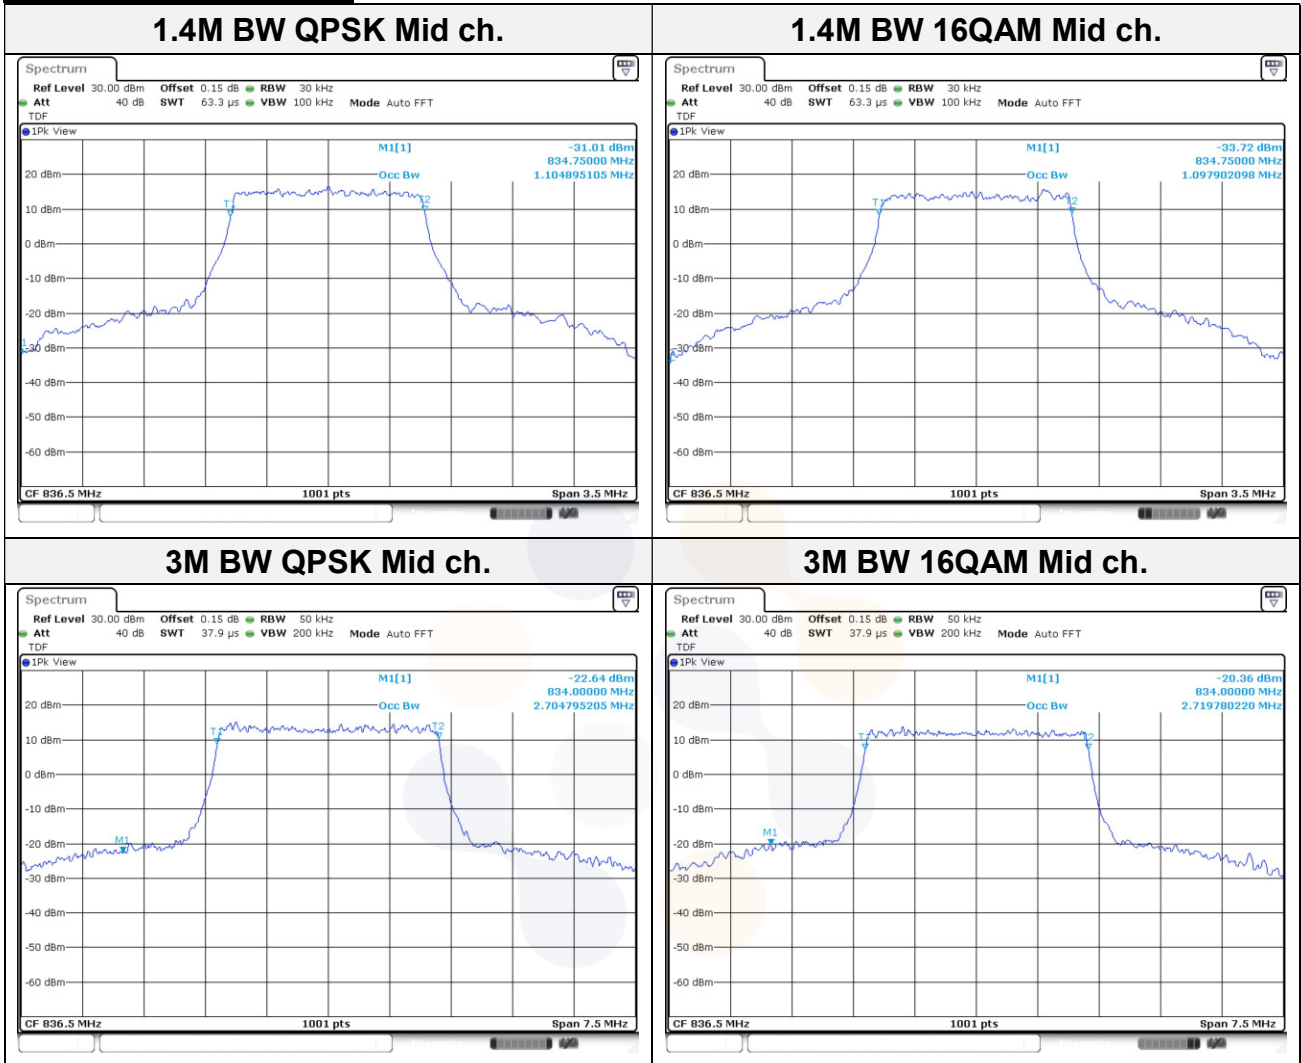

Test mode: LTE Band 71

5M BW QPSK Mid ch.

5M BW 16QAM Mid ch.

10M BW QPSK Mid ch.

10M BW 16QAM Mid ch.

15M BW QPSK Mid ch.

15M BW 16QAM Mid ch.

20M BW QPSK Mid ch.

20M BW 16QAM Mid ch.

99% Occupied Bandwidth

Test mode: LTE Band 5

5M BW QPSK Mid ch.

5M BW 16QAM Mid ch.

10M BW QPSK Mid ch.

10M BW 16QAM Mid ch.

Test mode: LTE Band 7

15M BW QPSK Mid ch.

15M BW 16QAM Mid ch.

20M BW QPSK Mid ch.

20M BW 16QAM Mid ch.

Test mode: LTE Band 12

1.4M BW QPSK Mid ch.

1.4M BW 16QAM Mid ch.

3M BW QPSK Mid ch.