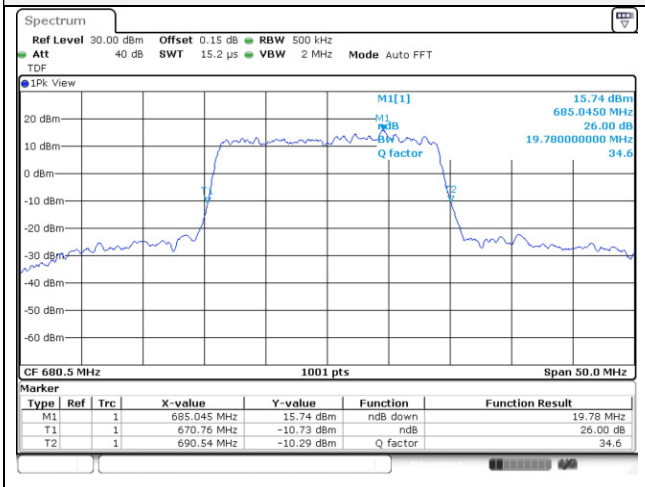

Test mode: LTE Band 71

5M BW QPSK Mid ch.

5M BW 16QAM Mid ch.

10M BW QPSK Mid ch.

10M BW 16QAM Mid ch.

15M BW QPSK Mid ch.

15M BW 16QAM Mid ch.

20M BW QPSK Mid ch.

20M BW 16QAM Mid ch.

99% Occupied Bandwidth

Test mode: LTE Band 5

5M BW QPSK Mid ch.

5M BW 16QAM Mid ch.

10M BW QPSK Mid ch.

10M BW 16QAM Mid ch.

Test mode: LTE Band 7