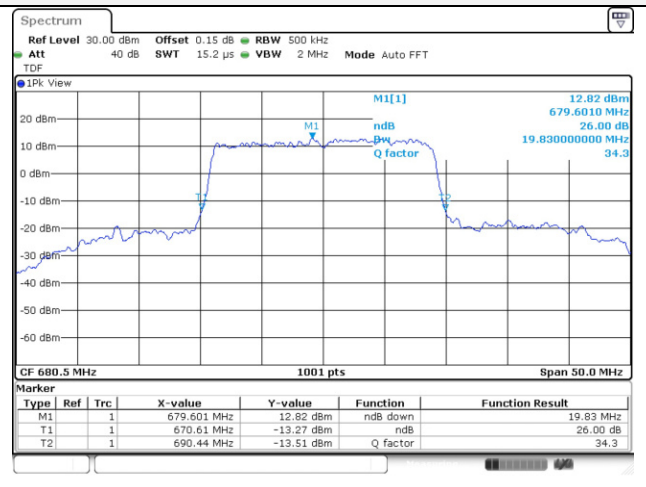

Test mode: LTE Band 71

5M BW QPSK Mid ch.

5M BW 16QAM Mid ch.

10M BW QPSK Mid ch.

10M BW 16QAM Mid ch.

15M BW QPSK Mid ch.

15M BW 16QAM Mid ch.

20M BW QPSK Mid ch.

20M BW 16QAM Mid ch.

99% Occupied Bandwidth

Test mode: LTE Band 5

5M BW QPSK Mid ch.

5M BW 16QAM Mid ch.

10M BW QPSK Mid ch.

10M BW 16QAM Mid ch.

Test mode: LTE Band 7