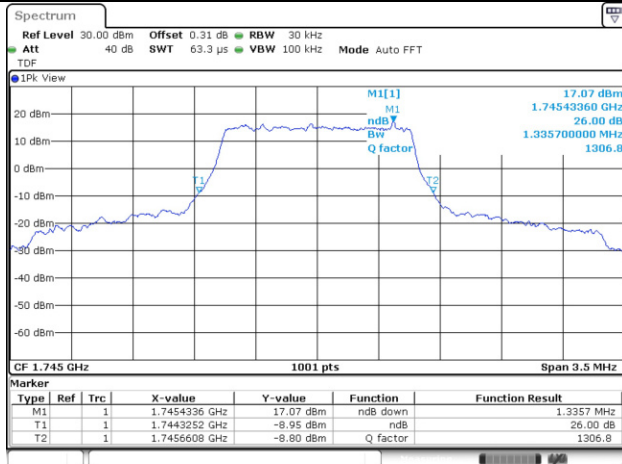

Test mode: LTE Band 26

1.4M BW QPSK Mid ch.

1.4M BW 16QAM Mid ch.

3M BW QPSK Mid ch.

3M BW 16QAM Mid ch.

5M BW QPSK Mid ch.

5M BW 16QAM Mid ch.

10M BW QPSK Mid ch.

10M BW 16QAM Mid ch.

15M BW QPSK Mid ch.

15M BW 16QAM Mid ch.

Test mode: LTE Band 66/4

1.4M BW QPSK Mid ch.

1.4M BW 16QAM Mid ch.

3M BW QPSK Mid ch.

3M BW 16QAM Mid ch.

5M BW QPSK Mid ch.

5M BW 16QAM Mid ch.

10M BW QPSK Mid ch.

10M BW 16QAM Mid ch.

15M BW QPSK Mid ch.

15M BW 16QAM Mid ch.

20M BW QPSK Mid ch.

20M BW 16QAM Mid ch.

Test mode: LTE Band 71

5M BW QPSK Mid ch.

5M BW 16QAM Mid ch.

10M BW QPSK Mid ch.

10M BW 16QAM Mid ch.

15M BW QPSK Mid ch.

15M BW 16QAM Mid ch.

20M BW QPSK Mid ch.