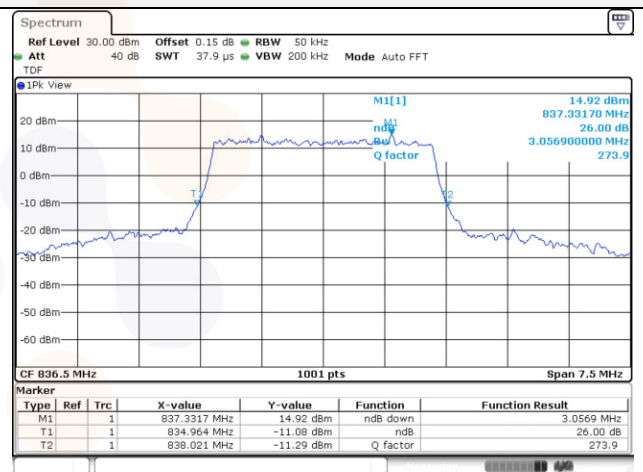

Test mode: LTE Band 26

1.4M BW QPSK Mid ch.

1.4M BW 16QAM Mid ch.

3M BW QPSK Mid ch.

3M BW 16QAM Mid ch.

5M BW QPSK Mid ch.

5M BW 16QAM Mid ch.

10M BW QPSK Mid ch.

10M BW 16QAM Mid ch.

15M BW QPSK Mid ch.

15M BW 16QAM Mid ch.

Test mode: LTE Band 66/4

1.4M BW QPSK Mid ch.

1.4M BW 16QAM Mid ch.

3M BW QPSK Mid ch.

3M BW 16QAM Mid ch.