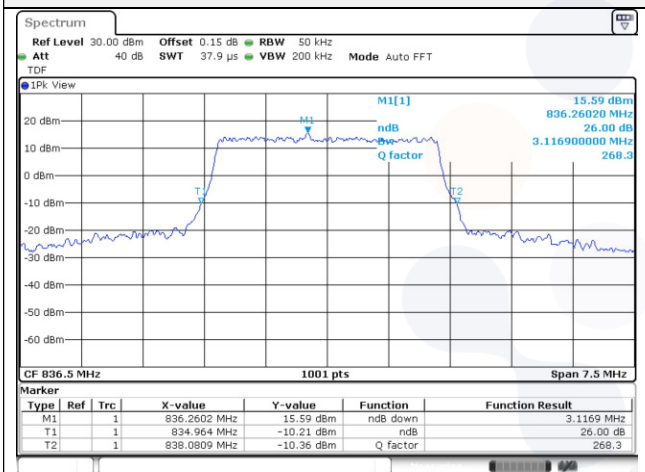

Test mode: LTE Band 26

1.4M BW QPSK Mid ch.

1.4M BW 16QAM Mid ch.

3M BW QPSK Mid ch.

3M BW 16QAM Mid ch.

5M BW QPSK Mid ch.

5M BW 16QAM Mid ch.

10M BW QPSK Mid ch.

10M BW 16QAM Mid ch.

15M BW QPSK Mid ch.

15M BW 16QAM Mid ch.

Test mode: LTE Band 66/4

1.4M BW QPSK Mid ch.

1.4M BW 16QAM Mid ch.

3M BW QPSK Mid ch.

3M BW 16QAM Mid ch.