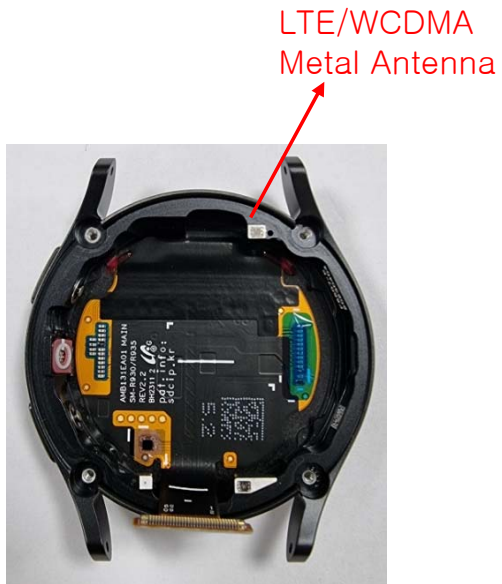

# SM-R935 Internal Photo

對外秘

Rear open Back view	Front Back view	Bracket	Rear
			
PBA Top	PBA Top(Shield can open)	PBA Bottom	PBA Bottom(Shield can open)
			

Main RF Antenna

BT/WIFI Antenna

NFC Antenna