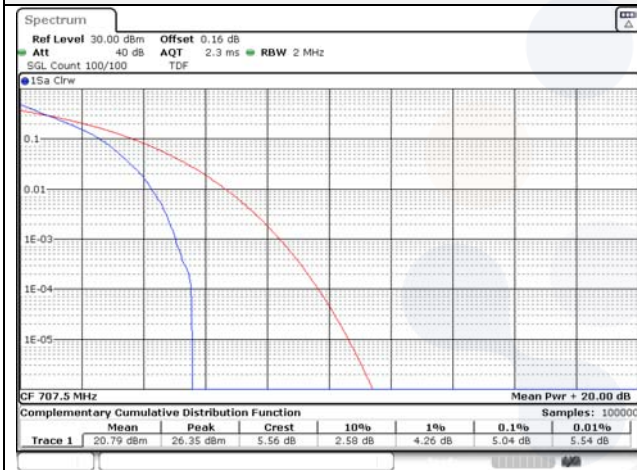

10M BW QPSK Mid ch.

10M BW 16QAM Mid ch.

10M BW QPSK High ch.

10M BW 16QAM High ch.

Test mode: LTE Band 12

1.4M BW QPSK Low ch.

1.4M BW 16QAM Low ch.

1.4M BW QPSK Mid ch.