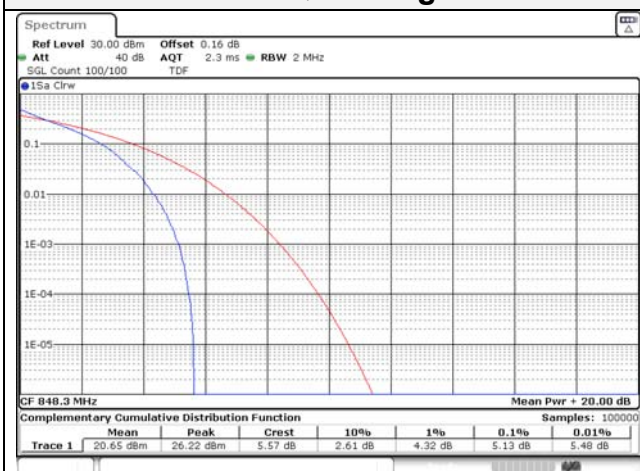

1.4M BW QPSK High ch.