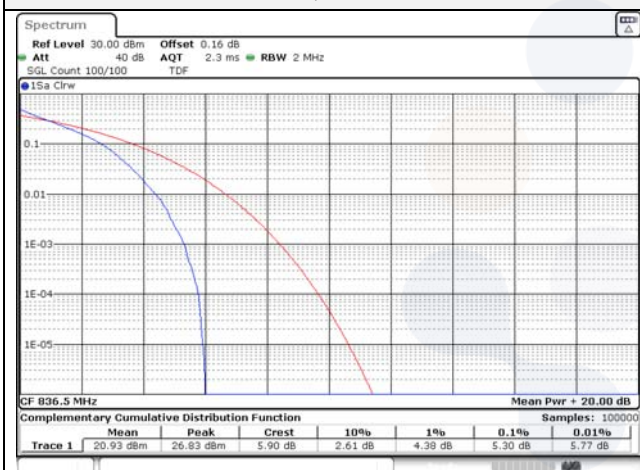

20M BW QPSK / Mid ch.

20M BW 16QAM Mid ch.

20M BW QPSK / High ch.

20M BW 16QAM High ch.

Test mode: LTE Band 5

1.4M BW QPSK Low ch.

1.4M BW 16QAM Low ch.

1.4M BW QPSK Mid ch.