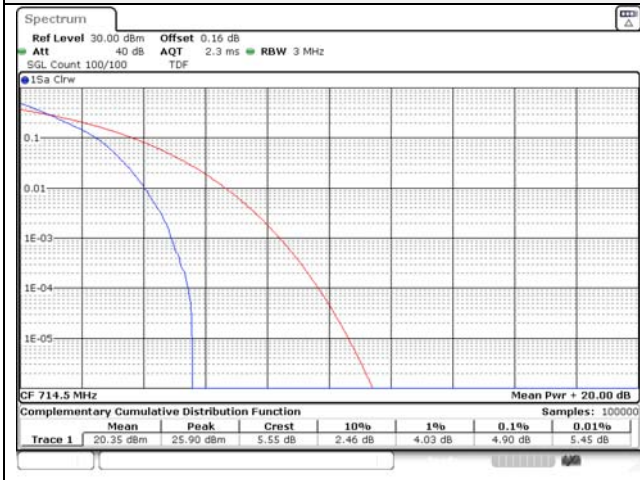

3M BW QPSK High ch.