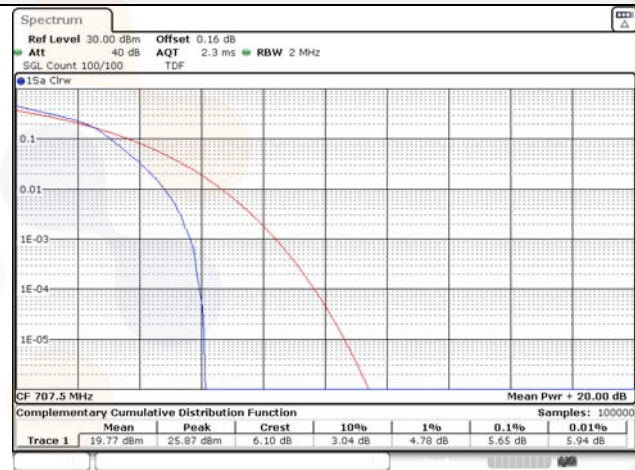

1.4M BW 16QAM Mid ch.