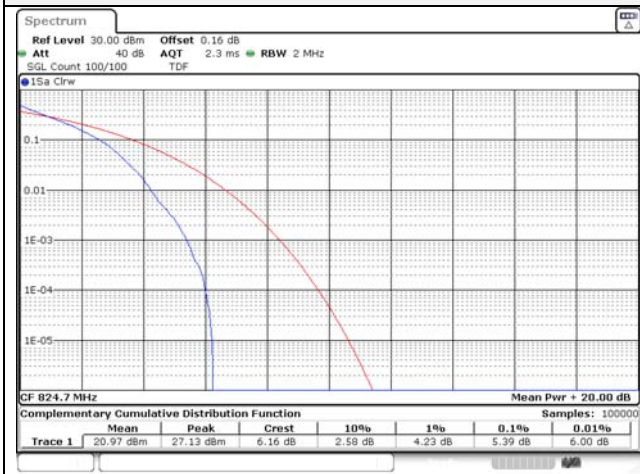

Report No.:
KR22-SRF0094-C
Page (236) of (278)

Test mode: LTE Band 26

1.4M BW QPSK Low ch.

1.4M BW 16QAM Low ch.

1.4M BW QPSK Mid ch.

1.4M BW 16QAM Mid ch.

1.4M BW QPSK High ch.

1.4M BW 16QAM High ch.