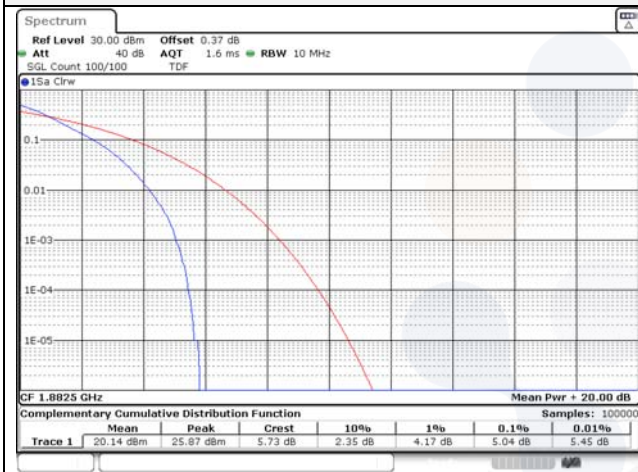

10M BW QPSK Mid ch.