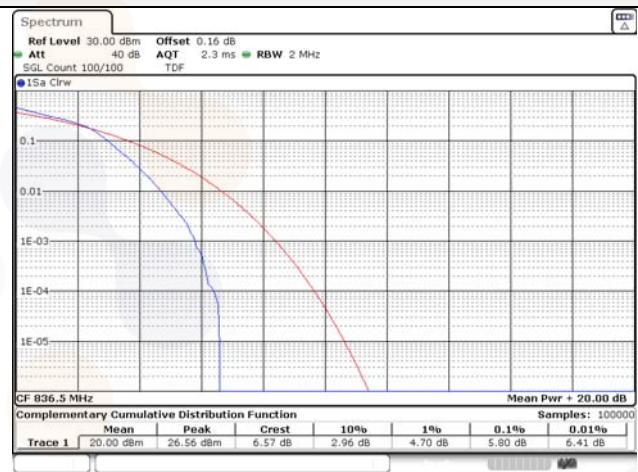

Report No.:
KR22-SRF0094-C
Page (236) of (278)

Test mode: LTE Band 26

1.4M BW QPSK Low ch.

1.4M BW 16QAM Low ch.

1.4M BW QPSK Mid ch.

1.4M BW 16QAM Mid ch.

1.4M BW QPSK High ch.

1.4M BW 16QAM High ch.