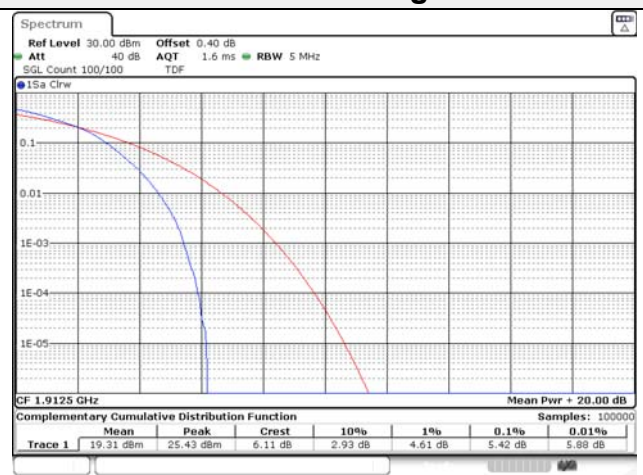

Report No.:
KR22-SRF0094-C
Page (232) of (278)

5M BW QPSK Low ch.

5M BW 16QAM Low ch.

5M BW QPSK Mid ch.

5M BW 16QAM Mid ch.

5M BW QPSK High ch.

5M BW 16QAM High ch.

KCTL Inc.