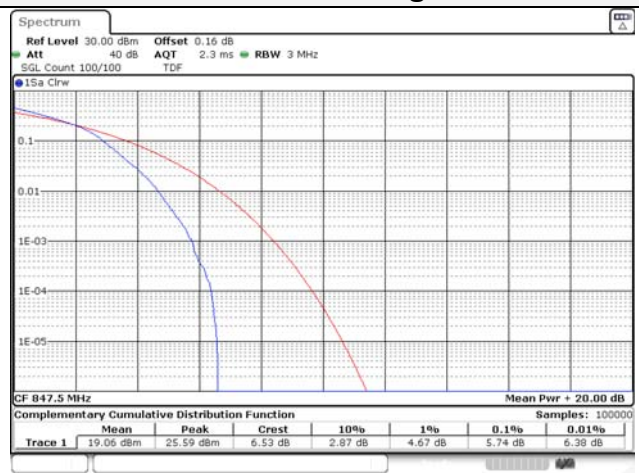

3M BW 16QAM High ch.