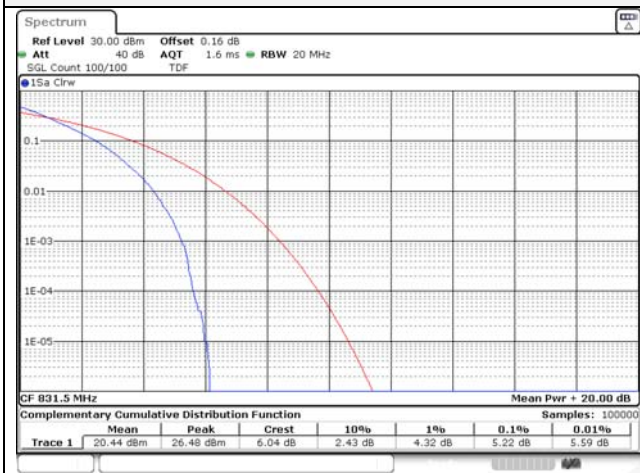

KCTL Inc.

65, Sinwon-ro, Yeongtong-gu,
Suwon-si, Gyeonggi-do, 16677, Korea
TEL: 82-31-285-0894 FAX: 82-505-299-8311
www.kctl.co.kr

Report No.:
KR22-SRF0094-C
Page (240) of (278)

15M BW QPSK Low ch.