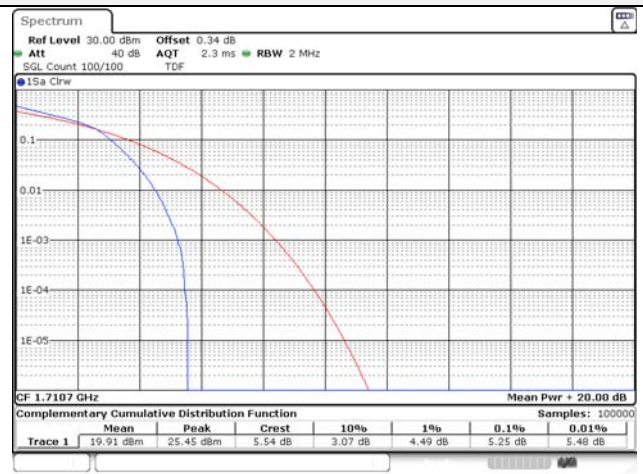

1.4M BW 16QAM Low ch.