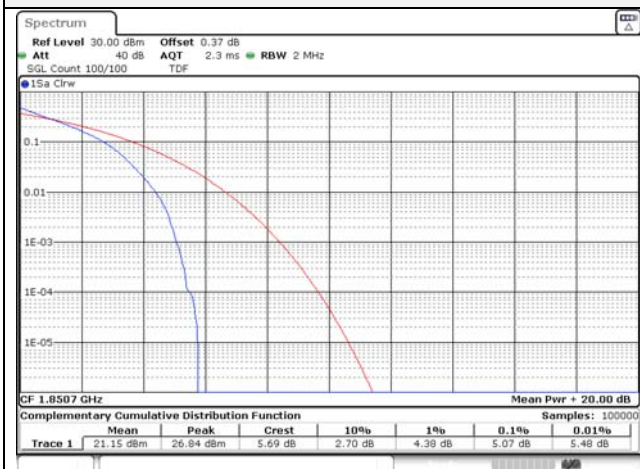

Report No.:
KR22-SRF0094-C
Page (230) of (278)

KCTL

Test mode: LTE Band 25

1.4M BW QPSK Low ch.

1.4M BW 16QAM Low ch.

1.4M BW QPSK Mid ch.

1.4M BW 16QAM Mid ch.

1.4M BW QPSK High ch.