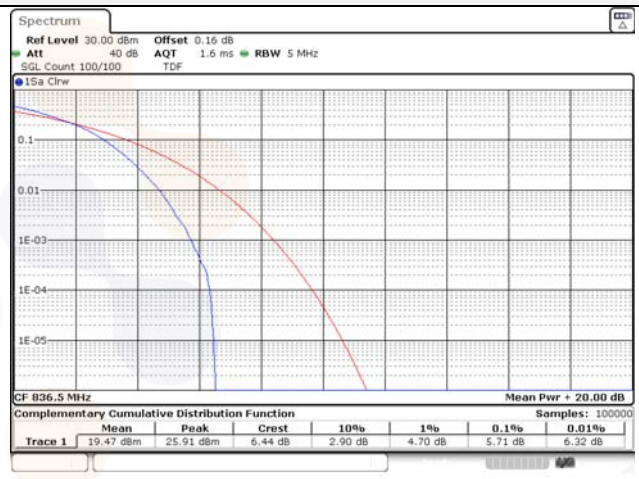

5M BW 16QAM Mid ch.