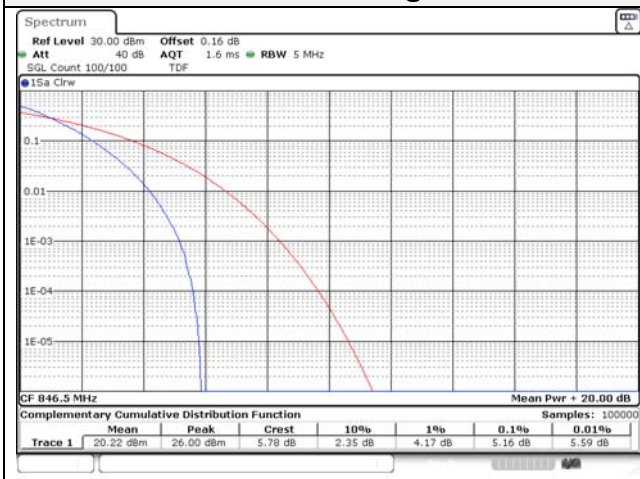

5M BW QPSK High ch.