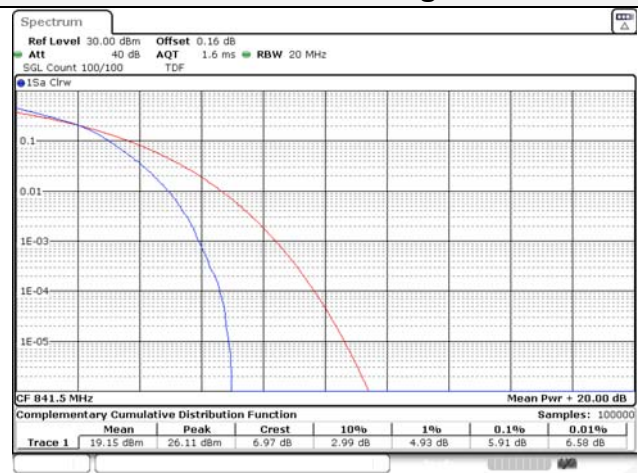

15M BW 16QAM High ch.