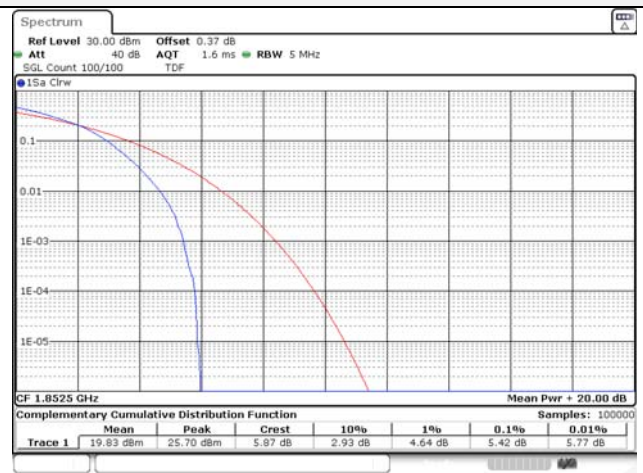

5M BW 16QAM Low ch.