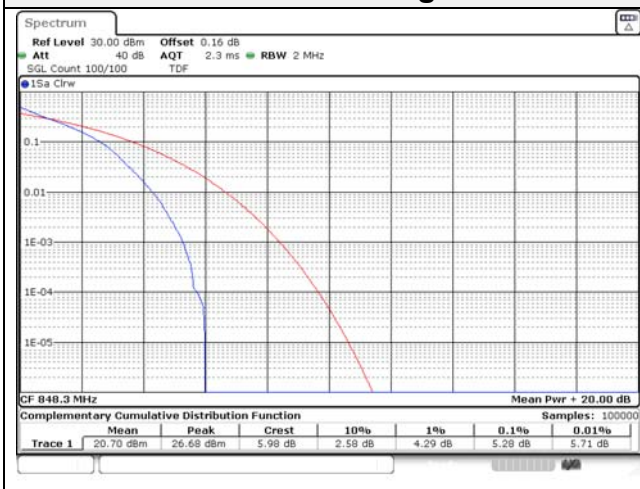

Report No.:
KR22-SRF0094-C
Page (236) of (278)

Test mode: LTE Band 26

1.4M BW QPSK Low ch.

1.4M BW 16QAM Low ch.

1.4M BW QPSK Mid ch.

1.4M BW 16QAM Mid ch.

1.4M BW QPSK High ch.

1.4M BW 16QAM High ch.