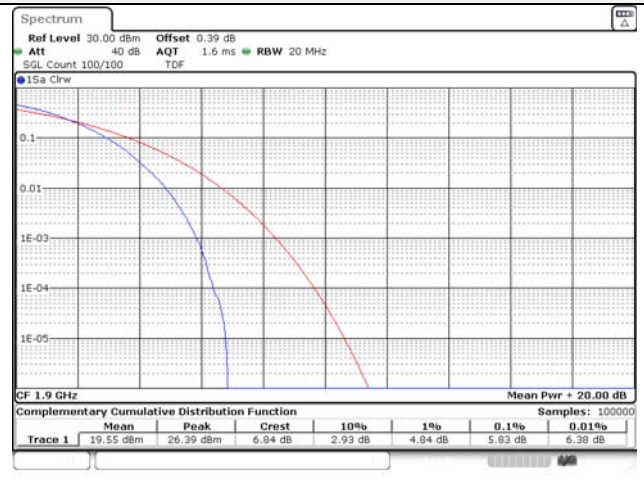

20M BW QPSK / Mid ch.

20M BW 16QAM Mid ch.

20M BW QPSK / High ch.

20M BW 16QAM High ch.

Test mode: LTE Band 5

1.4M BW QPSK Low ch.

1.4M BW 16QAM Low ch.

1.4M BW QPSK Mid ch.