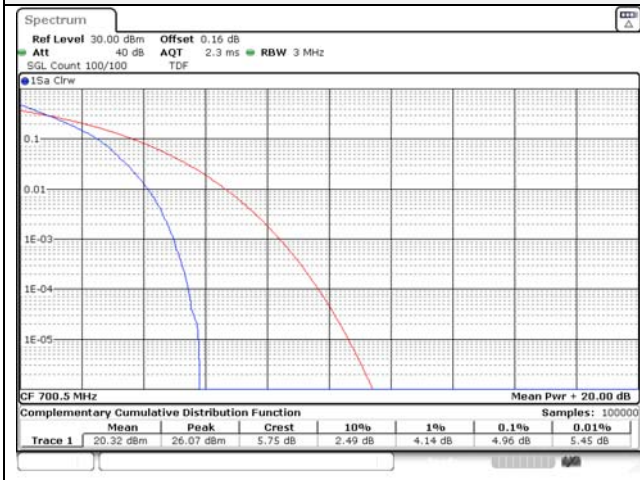

KCTL Inc.

65, Sinwon-ro, Yeongtong-gu,
Suwon-si, Gyeonggi-do, 16677, Korea
TEL: 82-31-285-0894 FAX: 82-505-299-8311
www.kctl.co.kr

Report No.:
KR22-SRF0094-C
Page (227) of (278)

3M BW QPSK Low ch.