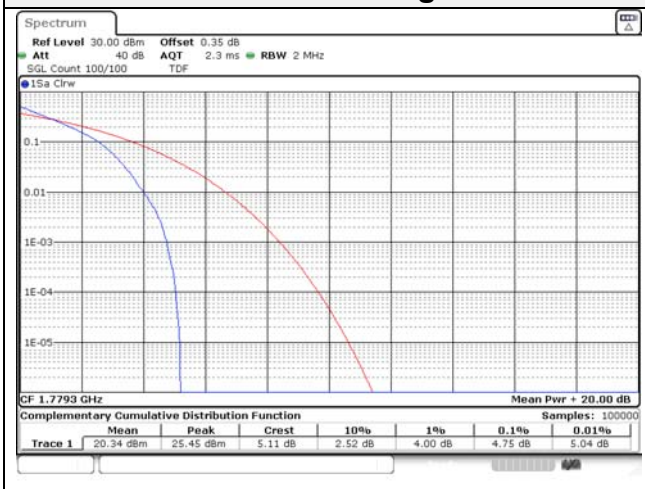

1.4M BW 16QAM Low ch.

1.4M BW QPSK Mid ch.

1.4M BW 16QAM Mid ch.

1.4M BW QPSK High ch.

1.4M BW 16QAM High ch.