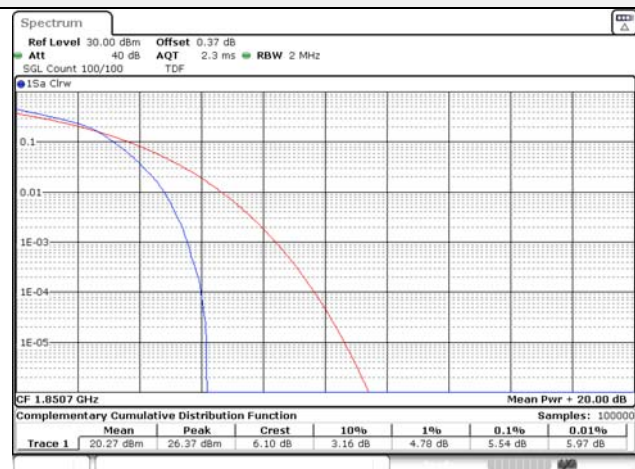

Report No.:
KR22-SRF0094-C
Page (230) of (278)

KCTL

Test mode: LTE Band 25

1.4M BW QPSK Low ch.

1.4M BW 16QAM Low ch.

1.4M BW QPSK Mid ch.

1.4M BW 16QAM Mid ch.

1.4M BW QPSK High ch.