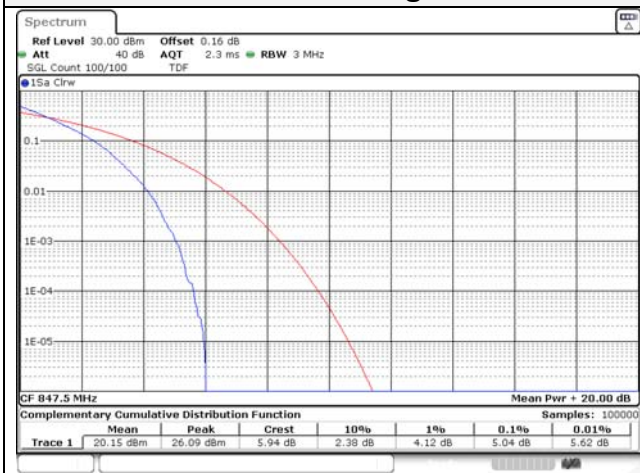

3M BW QPSK High ch.