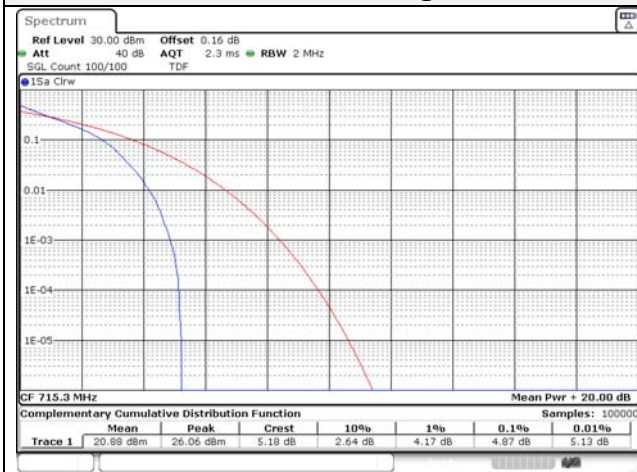

1.4M BW QPSK High ch.