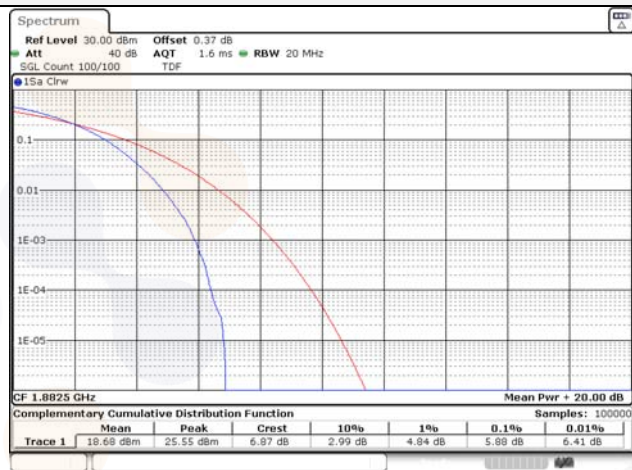

20M BW 16QAM Mid ch.