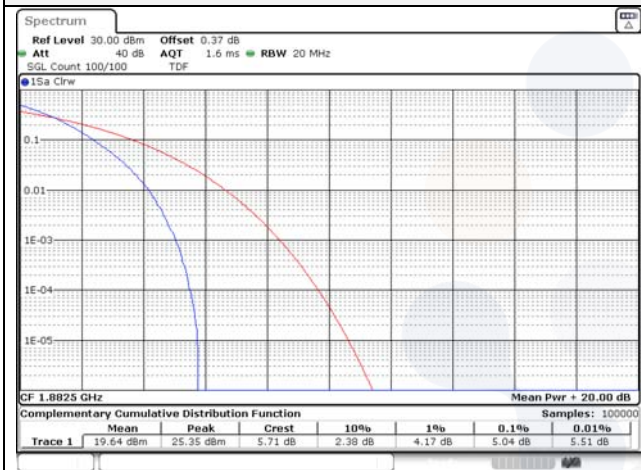

20M BW QPSK Mid ch.