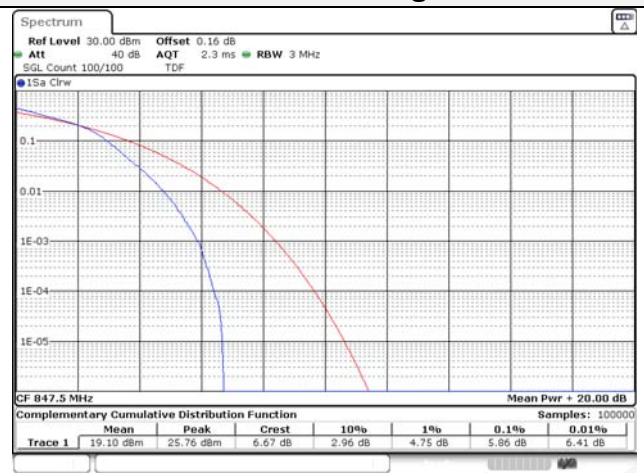

3M BW 16QAM High ch.