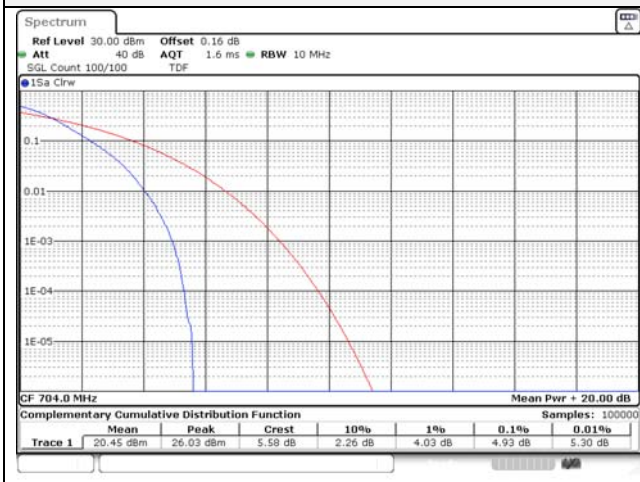

KCTL Inc.

65, Sinwon-ro, Yeongtong-gu,
Suwon-si, Gyeonggi-do, 16677, Korea
TEL: 82-31-285-0894 FAX: 82-505-299-8311
www.kctl.co.kr

Report No.:
KR22-SRF0094-C
Page (229) of (278)

10M BW QPSK Low ch.