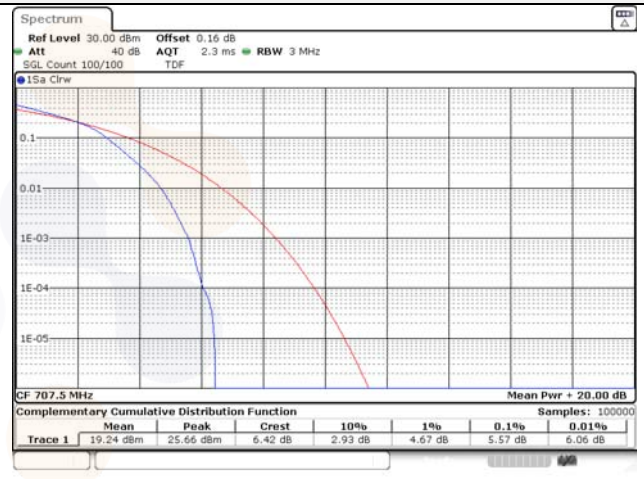

3M BW 16QAM Mid ch.