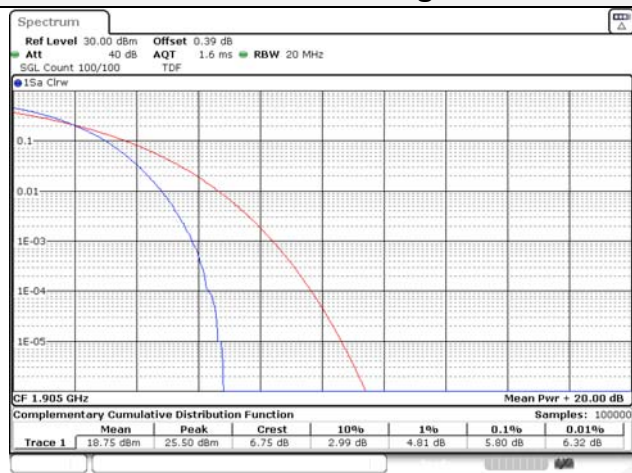

20M BW 16QAM High ch.