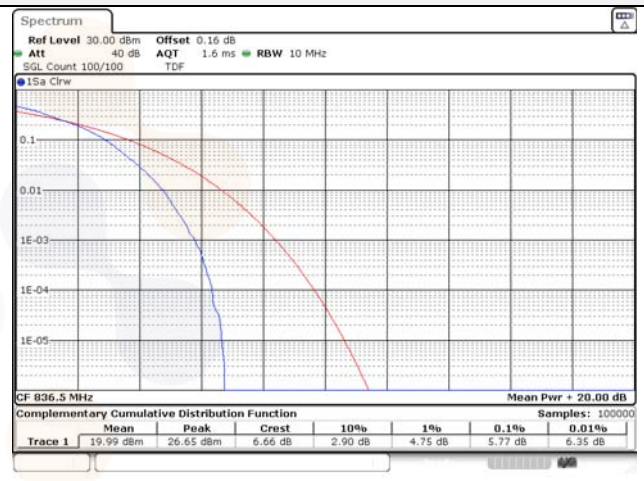

10M BW QPSK Mid ch.

10M BW 16QAM Mid ch.

10M BW QPSK High ch.

10M BW 16QAM High ch.

Test mode: LTE Band 12

1.4M BW QPSK Low ch.

1.4M BW 16QAM Low ch.

1.4M BW QPSK Mid ch.