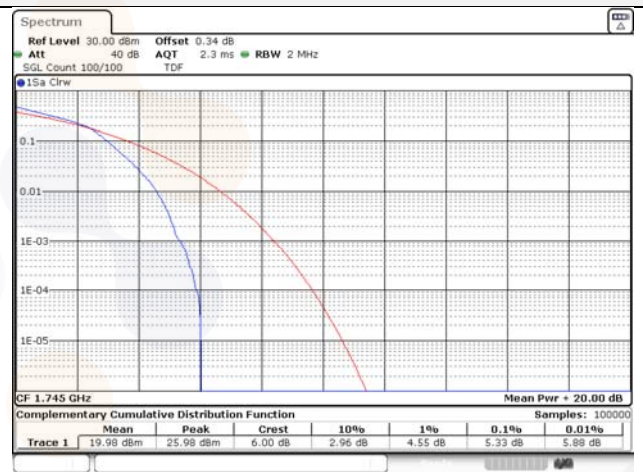

1.4M BW 16QAM Mid ch.