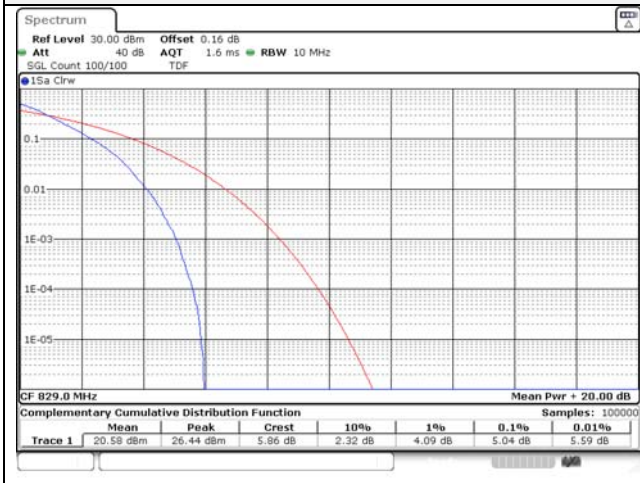

KCTL Inc.

65, Sinwon-ro, Yeongtong-gu,
Suwon-si, Gyeonggi-do, 16677, Korea
TEL: 82-31-285-0894 FAX: 82-505-299-8311
www.kctl.co.kr

Report No.:
KR22-SRF0094-C
Page (225) of (278)

10M BW QPSK Low ch.