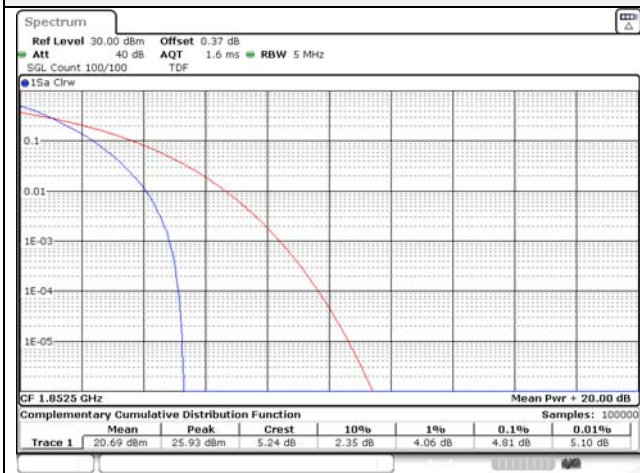

KCTL Inc.

65, Sinwon-ro, Yeongtong-gu,
Suwon-si, Gyeonggi-do, 16677, Korea
TEL: 82-31-285-0894 FAX: 82-505-299-8311
www.kctl.co.kr

Report No.:
KR22-SRF0094-C
Page (232) of (278)

5M BW QPSK Low ch.