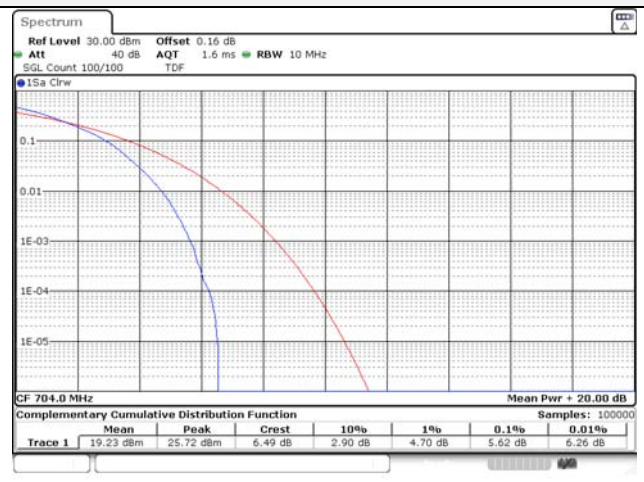

10M BW 16QAM Low ch.