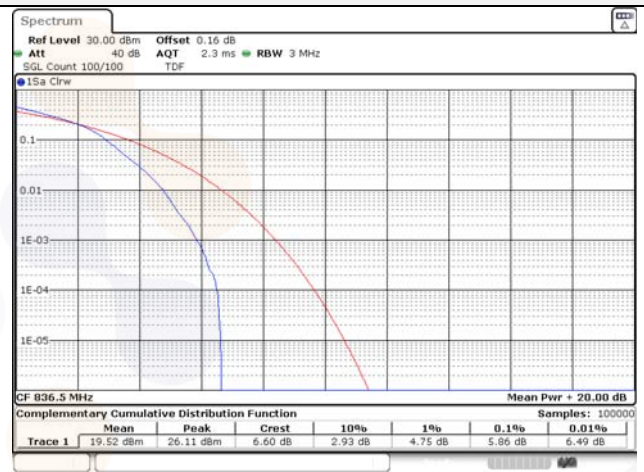

3M BW 16QAM Mid ch.