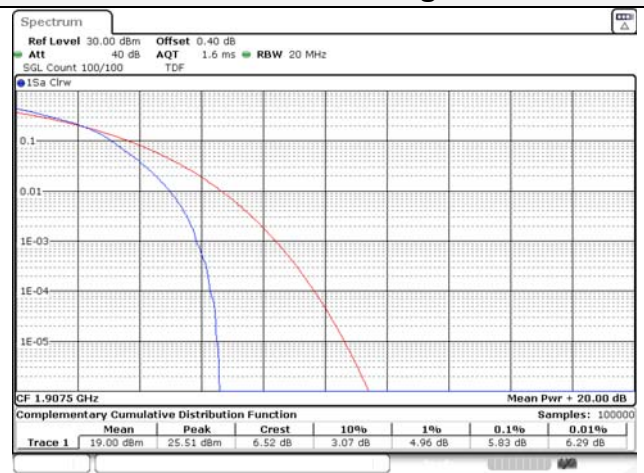

15M BW 16QAM High ch.