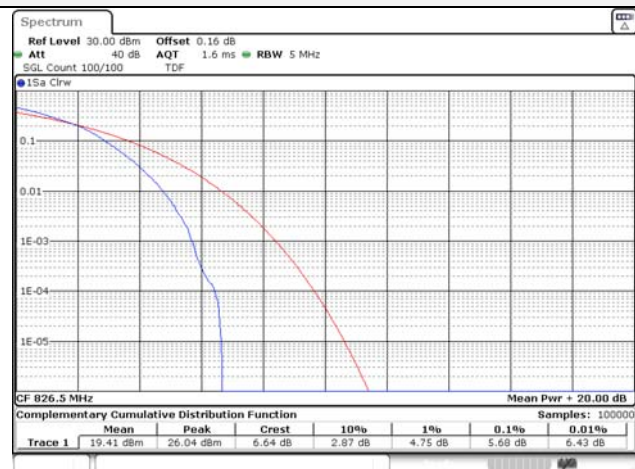

Report No.:
KR22-SRF0094-C
Page (238) of (278)

KCTL

5M BW QPSK Low ch.

5M BW 16QAM Low ch.

5M BW QPSK Mid ch.

5M BW 16QAM Mid ch.

5M BW QPSK High ch.

5M BW 16QAM High ch.