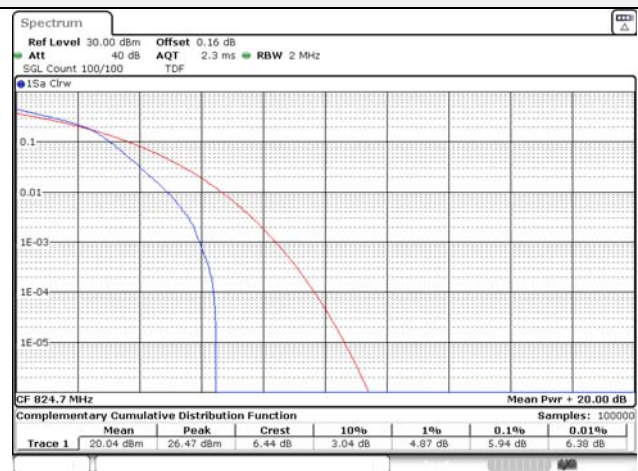

20M BW QPSK / Mid ch.

20M BW 16QAM Mid ch.

20M BW QPSK / High ch.

20M BW 16QAM High ch.

Test mode: LTE Band 5

1.4M BW QPSK Low ch.

1.4M BW 16QAM Low ch.

1.4M BW QPSK Mid ch.