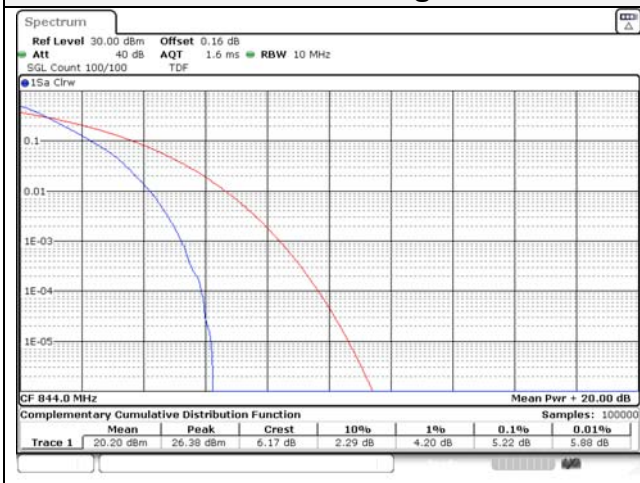

10M BW QPSK Mid ch.

10M BW 16QAM Mid ch.

10M BW QPSK High ch.

10M BW 16QAM High ch.

Test mode: LTE Band 12

1.4M BW QPSK Low ch.

1.4M BW 16QAM Low ch.

1.4M BW QPSK Mid ch.