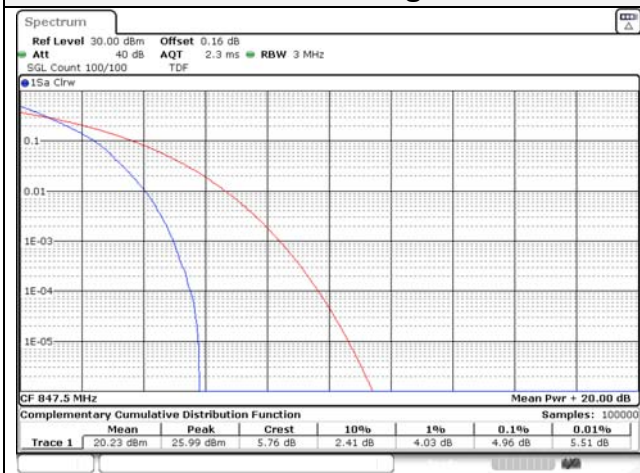

3M BW QPSK High ch.