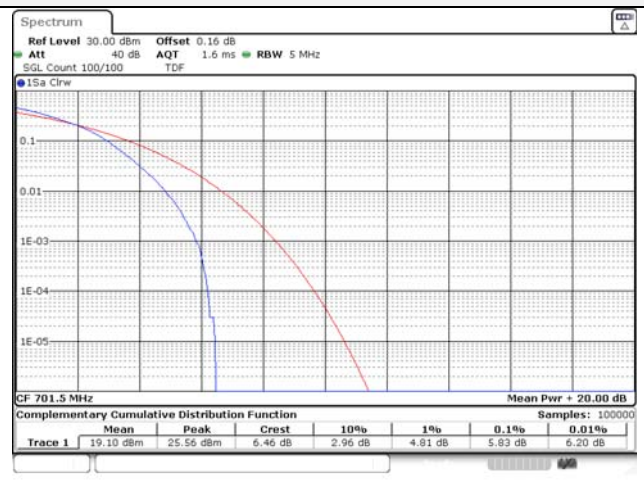

5M BW 16QAM Low ch.