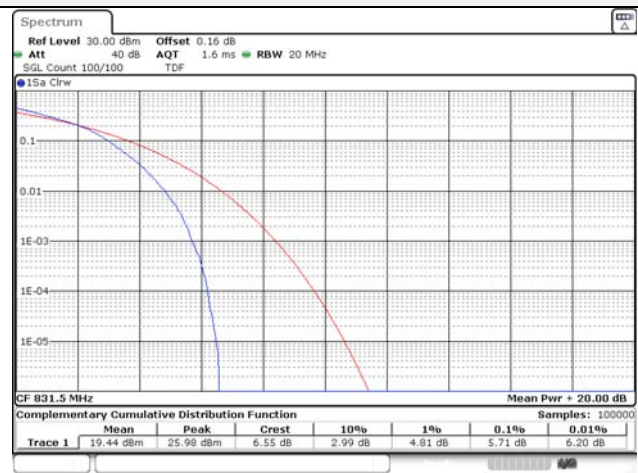

15M BW 16QAM Low ch.