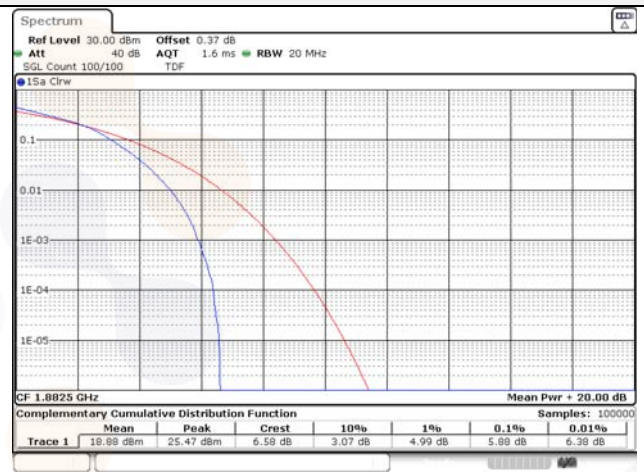

Report No.:
KR22-SRF0094-C
Page (234) of (278)

15M BW QPSK Low ch.

15M BW 16QAM Low ch.

15M BW QPSK Mid ch.

15M BW 16QAM Mid ch.

15M BW QPSK High ch.

15M BW 16QAM High ch.

KCTL Inc.