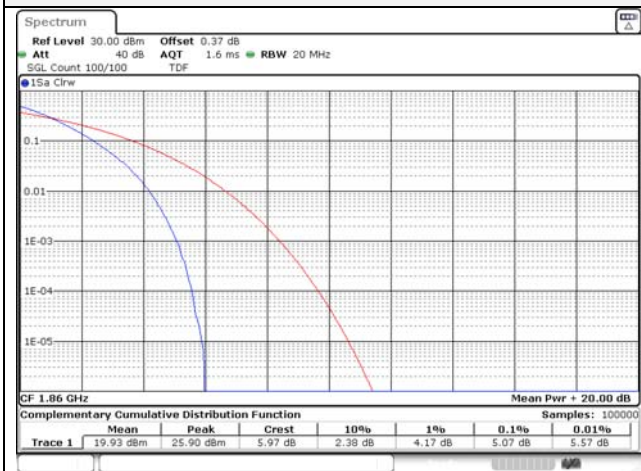

KCTL Inc.

65, Sinwon-ro, Yeongtong-gu,
Suwon-si, Gyeonggi-do, 16677, Korea
TEL: 82-31-285-0894 FAX: 82-505-299-8311
www.kctl.co.kr

Report No.:
KR22-SRF0094-C
Page (235) of (278)

KCTL

20M BW QPSK Low ch.