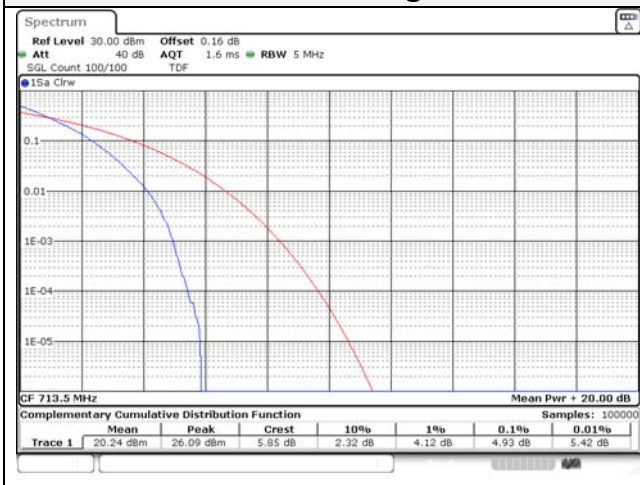

Report No.:
KR22-SRF0094-C
Page (228) of (278)

5M BW QPSK Low ch.

5M BW 16QAM Low ch.

5M BW QPSK Mid ch.

5M BW 16QAM Mid ch.

5M BW QPSK High ch.

5M BW 16QAM High ch.

KCTL Inc.