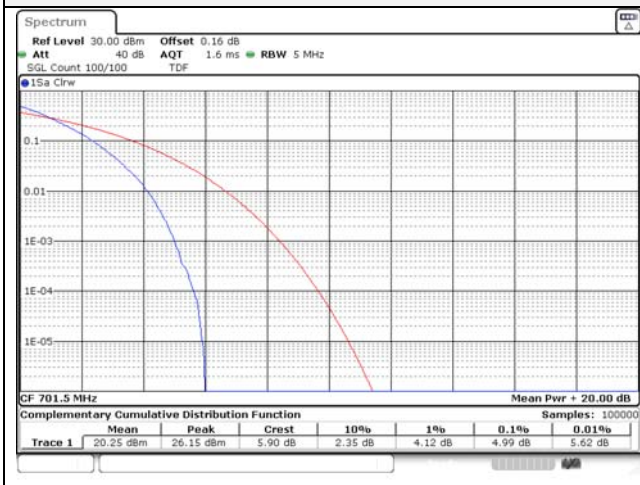

KCTL Inc.

65, Sinwon-ro, Yeongtong-gu,
Suwon-si, Gyeonggi-do, 16677, Korea
TEL: 82-31-285-0894 FAX: 82-505-299-8311
www.kctl.co.kr

Report No.:
KR22-SRF0094-C
Page (228) of (278)

5M BW QPSK Low ch.