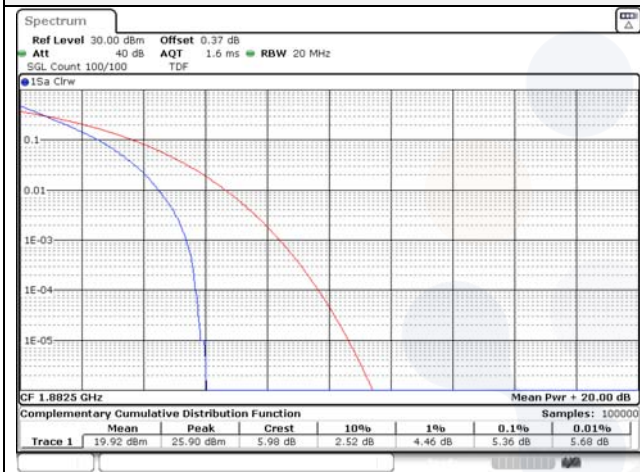

Report No.:
KR22-SRF0094-C
Page (234) of (278)

15M BW QPSK Low ch.

15M BW 16QAM Low ch.

15M BW QPSK Mid ch.

15M BW 16QAM Mid ch.

15M BW QPSK High ch.

15M BW 16QAM High ch.

KCTL Inc.