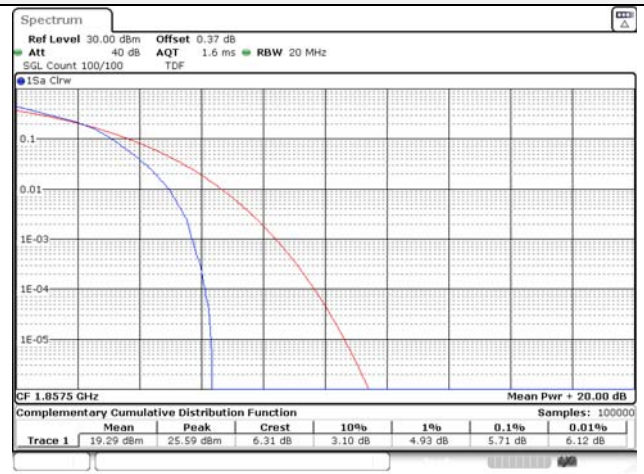

15M BW 16QAM Low ch.