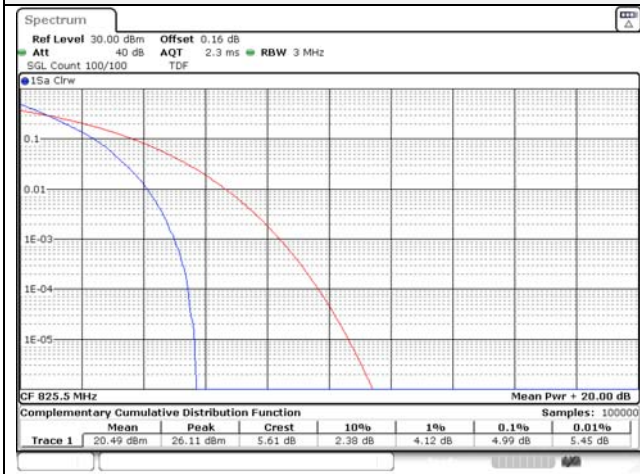

KCTL Inc.

65, Sinwon-ro, Yeongtong-gu,
Suwon-si, Gyeonggi-do, 16677, Korea
TEL: 82-31-285-0894 FAX: 82-505-299-8311
www.kctl.co.kr

Report No.:
KR22-SRF0094-C
Page (237) of (278)

3M BW QPSK Low ch.