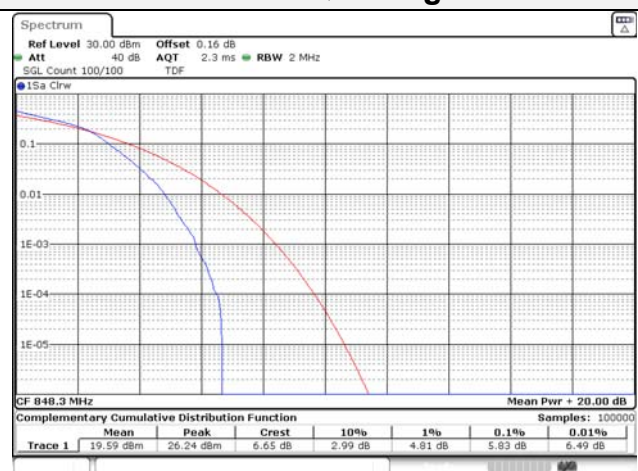

1.4M BW 16QAM High ch.