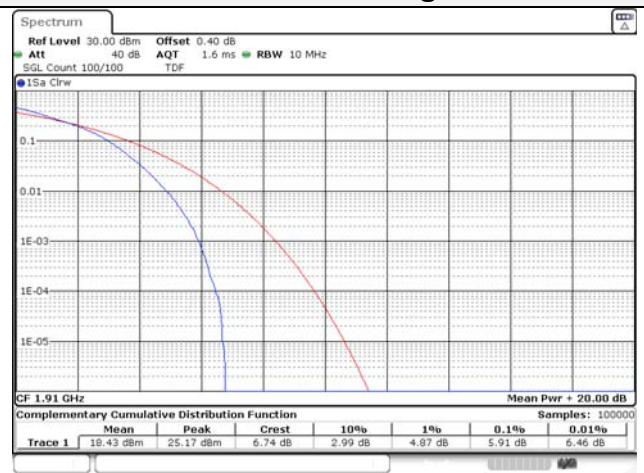

10M BW 16QAM High ch.