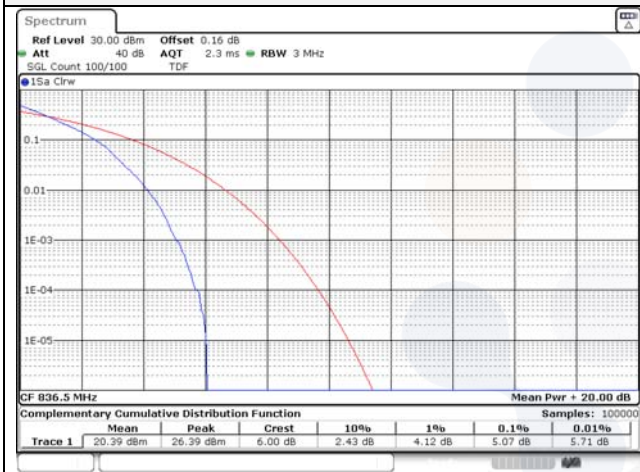

3M BW QPSK Mid ch.