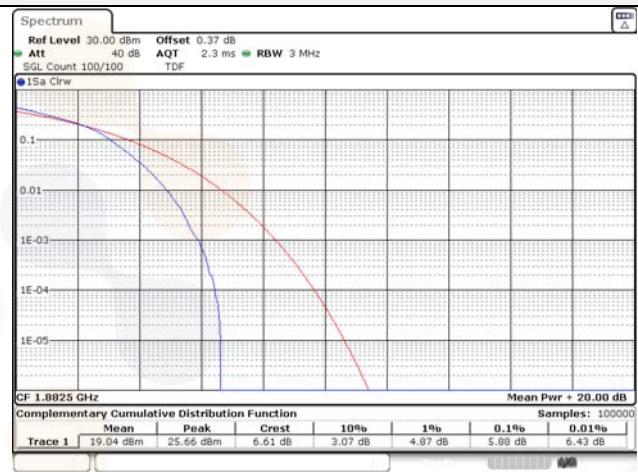

3M BW 16QAM Mid ch.