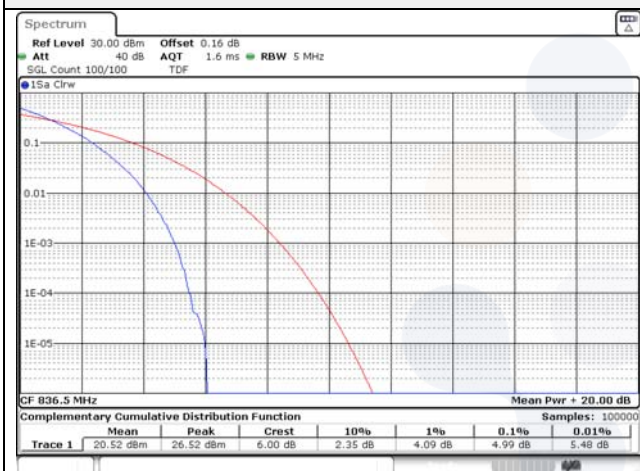

Report No.:
KR22-SRF0094-C
Page (238) of (278)

KCTL

5M BW QPSK Low ch.

5M BW 16QAM Low ch.

5M BW QPSK Mid ch.

5M BW 16QAM Mid ch.

5M BW QPSK High ch.

5M BW 16QAM High ch.