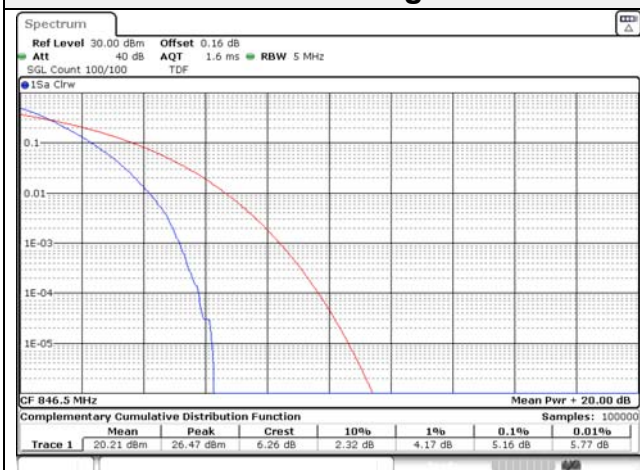

Report No.:
KR22-SRF0094-C
Page (238) of (278)

KCTL

5M BW QPSK Low ch.

5M BW 16QAM Low ch.

5M BW QPSK Mid ch.

5M BW 16QAM Mid ch.

5M BW QPSK High ch.

5M BW 16QAM High ch.