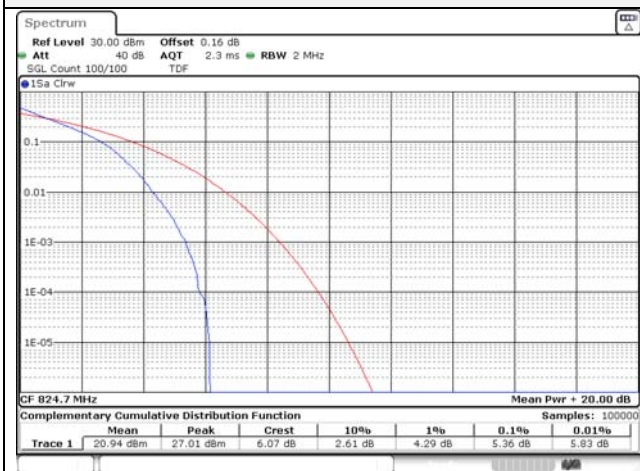

20M BW QPSK / Mid ch.

20M BW 16QAM Mid ch.

20M BW QPSK / High ch.

20M BW 16QAM High ch.

Test mode: LTE Band 5

1.4M BW QPSK Low ch.

1.4M BW 16QAM Low ch.

1.4M BW QPSK Mid ch.