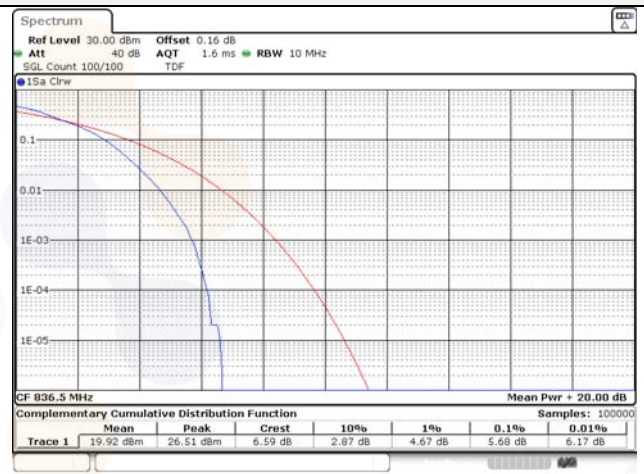

10M BW 16QAM Mid ch.