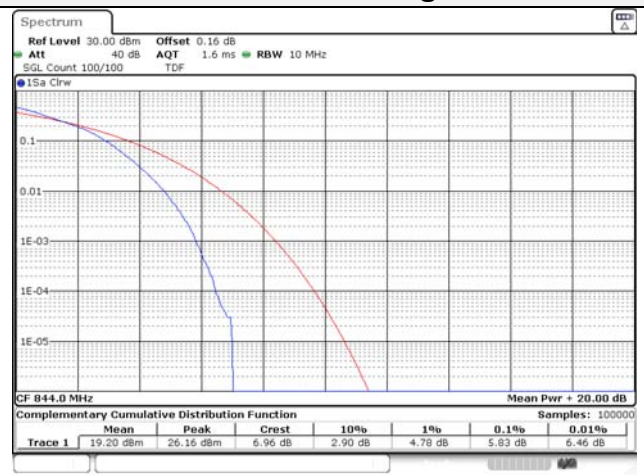

10M BW 16QAM High ch.