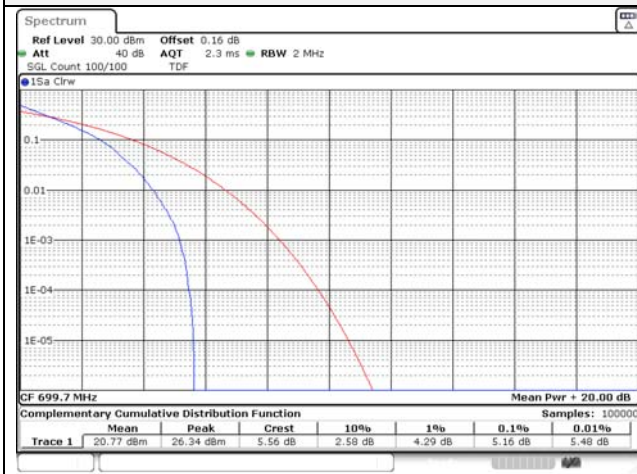

10M BW QPSK Mid ch.

10M BW 16QAM Mid ch.

10M BW QPSK High ch.

10M BW 16QAM High ch.

Test mode: LTE Band 12

1.4M BW QPSK Low ch.

1.4M BW 16QAM Low ch.

1.4M BW QPSK Mid ch.