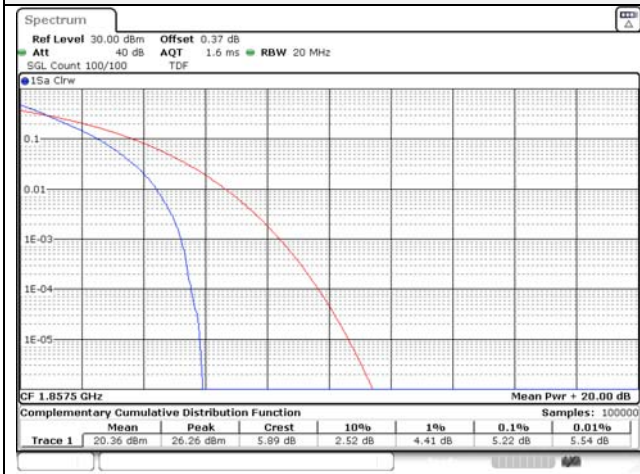

KCTL Inc.

65, Sinwon-ro, Yeongtong-gu,
Suwon-si, Gyeonggi-do, 16677, Korea
TEL: 82-31-285-0894 FAX: 82-505-299-8311
www.kctl.co.kr

Report No.:
KR22-SRF0094-C
Page (234) of (278)

15M BW QPSK Low ch.