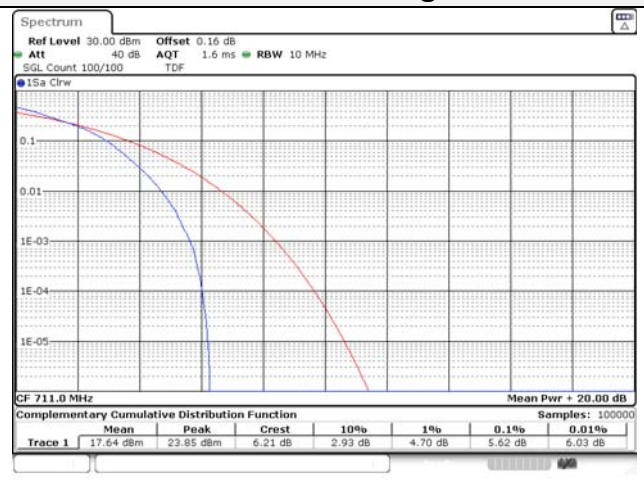

10M BW 16QAM High ch.