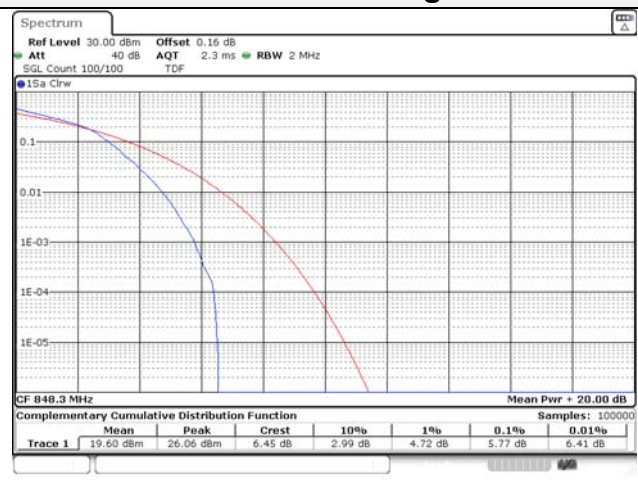

Report No.:
KR22-SRF0094-C
Page (236) of (278)

Test mode: LTE Band 26

1.4M BW QPSK Low ch.

1.4M BW 16QAM Low ch.

1.4M BW QPSK Mid ch.

1.4M BW 16QAM Mid ch.

1.4M BW QPSK High ch.

1.4M BW 16QAM High ch.