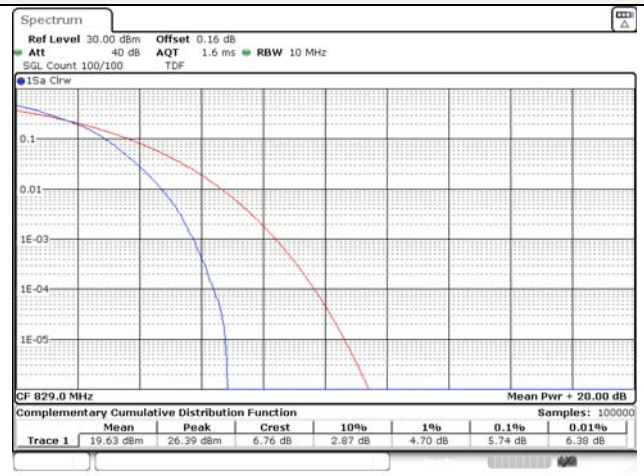

10M BW 16QAM Low ch.