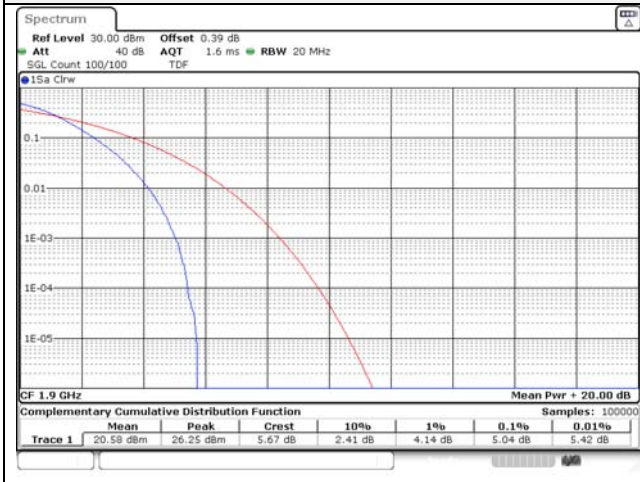

20M BW QPSK / Mid ch.

20M BW 16QAM Mid ch.

20M BW QPSK / High ch.

20M BW 16QAM High ch.

Test mode: LTE Band 5

1.4M BW QPSK Low ch.

1.4M BW 16QAM Low ch.

1.4M BW QPSK Mid ch.