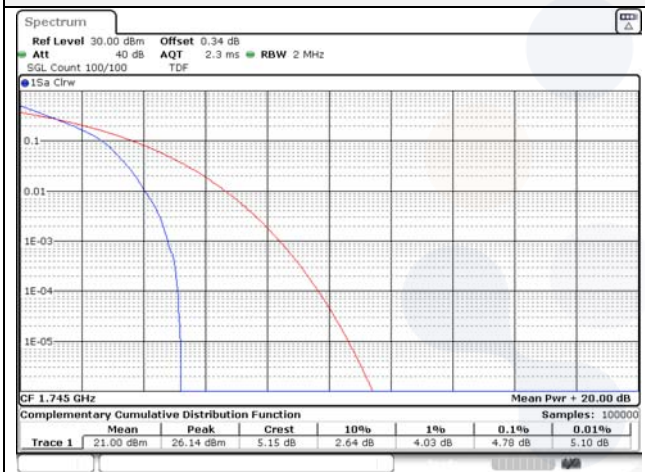

1.4M BW QPSK Mid ch.