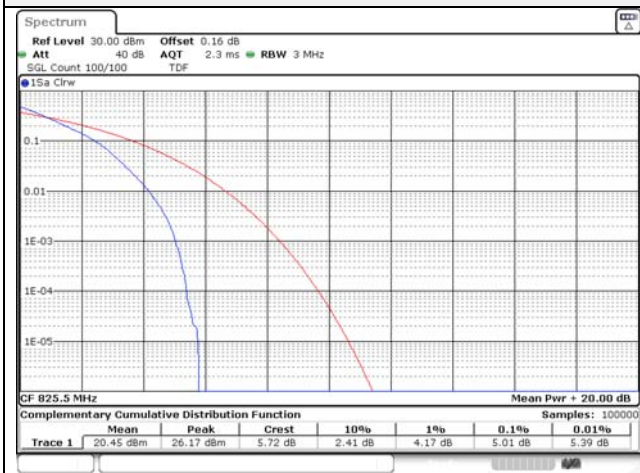

KCTL Inc.

65, Sinwon-ro, Yeongtong-gu,
Suwon-si, Gyeonggi-do, 16677, Korea
TEL: 82-31-285-0894 FAX: 82-505-299-8311
www.kctl.co.kr

Report No.:
KR22-SRF0094-C
Page (223) of (278)

3M BW QPSK Low ch.