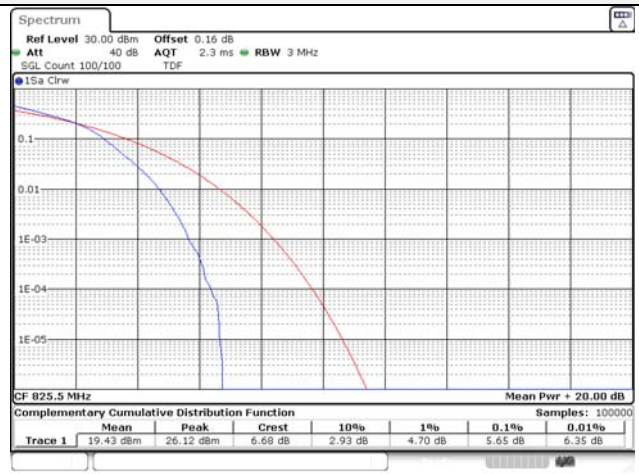

3M BW 16QAM Low ch.