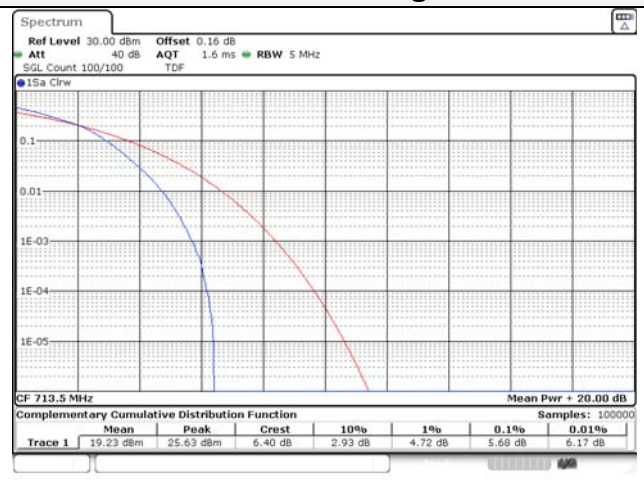

Report No.:
KR22-SRF0094-C
Page (228) of (278)

5M BW QPSK Low ch.

5M BW 16QAM Low ch.

5M BW QPSK Mid ch.

5M BW 16QAM Mid ch.

5M BW QPSK High ch.

5M BW 16QAM High ch.

KCTL Inc.