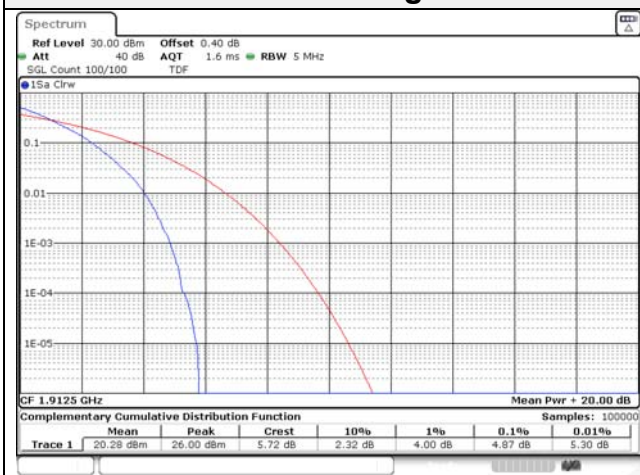

Report No.:
KR22-SRF0094-C
Page (232) of (278)

5M BW QPSK Low ch.

5M BW 16QAM Low ch.

5M BW QPSK Mid ch.

5M BW 16QAM Mid ch.

5M BW QPSK High ch.

5M BW 16QAM High ch.

KCTL Inc.