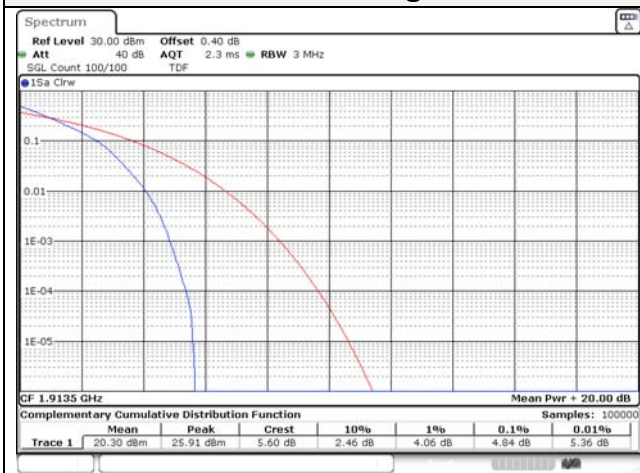

3M BW QPSK High ch.