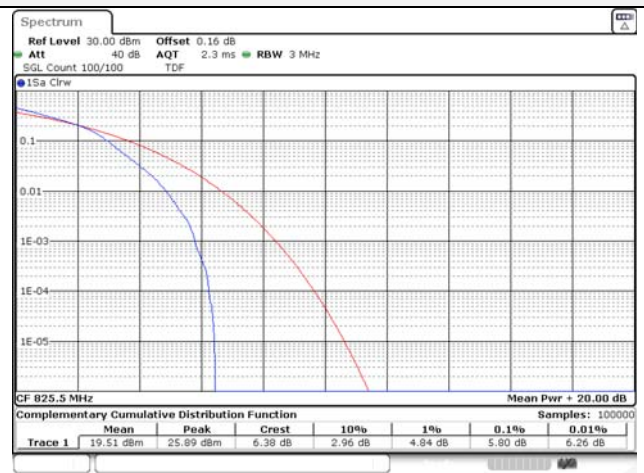

3M BW 16QAM Low ch.