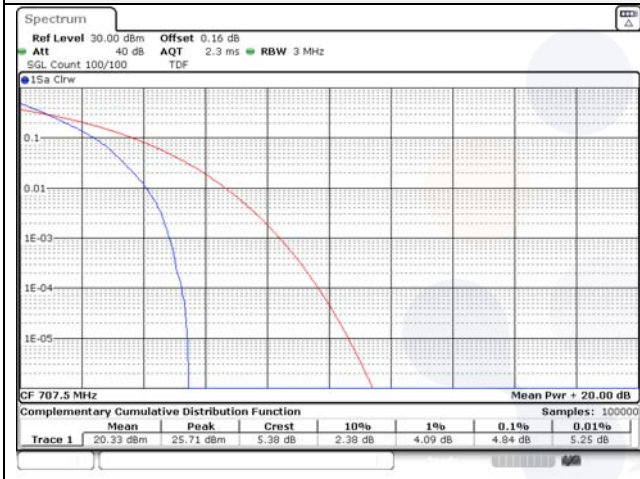

3M BW QPSK Mid ch.