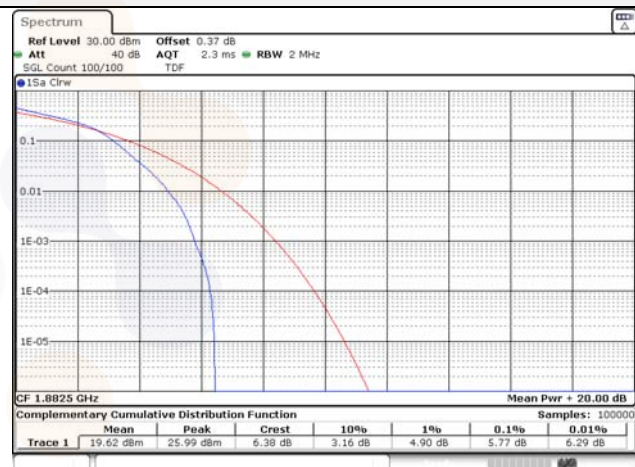

Report No.:
KR22-SRF0094-C
Page (230) of (278)

KCTL

Test mode: LTE Band 25

1.4M BW QPSK Low ch.

1.4M BW 16QAM Low ch.

1.4M BW QPSK Mid ch.

1.4M BW 16QAM Mid ch.

1.4M BW QPSK High ch.