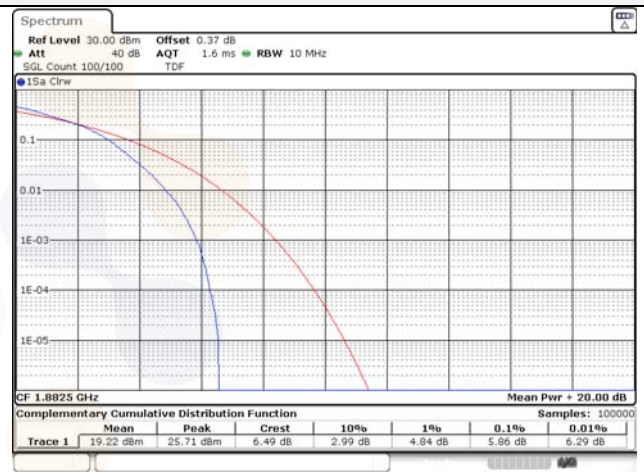

10M BW 16QAM Mid ch.