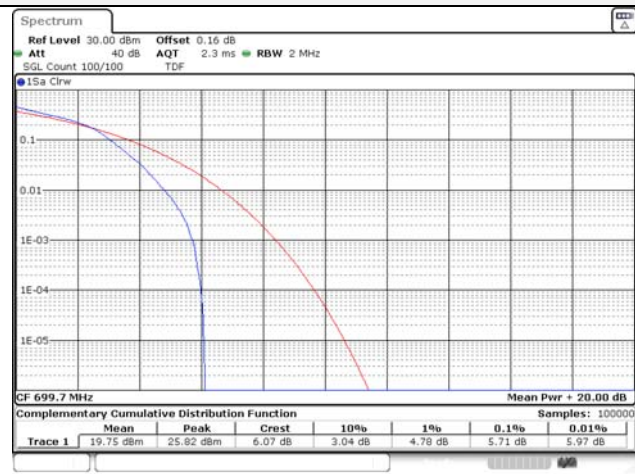

10M BW QPSK Mid ch.

10M BW 16QAM Mid ch.

10M BW QPSK High ch.

10M BW 16QAM High ch.

Test mode: LTE Band 12

1.4M BW QPSK Low ch.

1.4M BW 16QAM Low ch.

1.4M BW QPSK Mid ch.