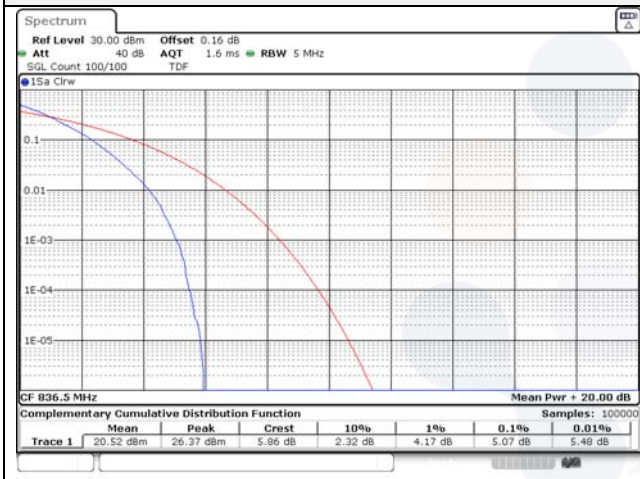

5M BW QPSK Mid ch.