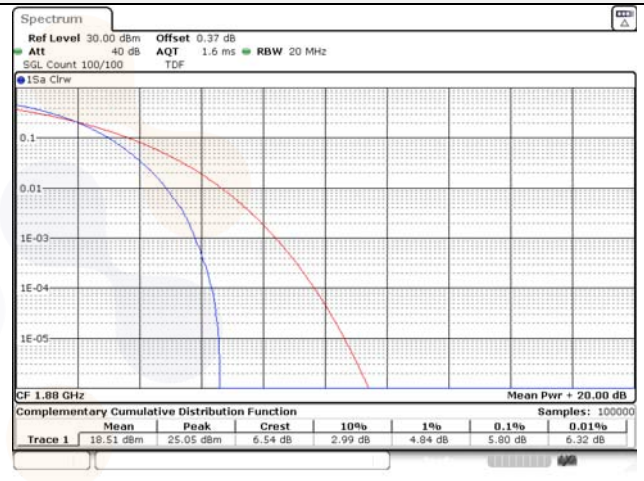

20M BW QPSK / Mid ch.

20M BW 16QAM Mid ch.

20M BW QPSK / High ch.

20M BW 16QAM High ch.

Test mode: LTE Band 5

1.4M BW QPSK Low ch.

1.4M BW 16QAM Low ch.

1.4M BW QPSK Mid ch.