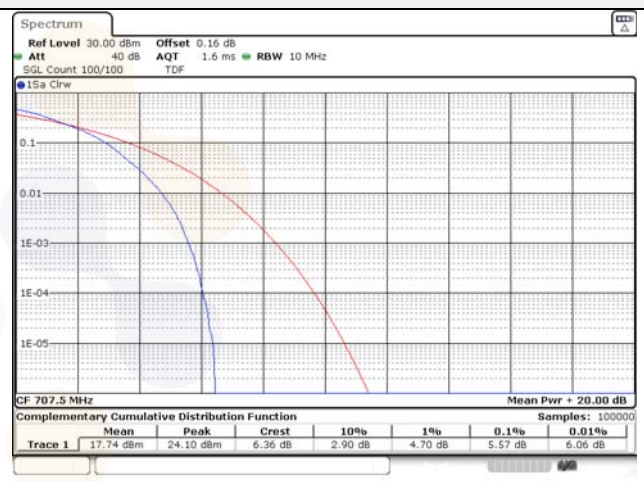

10M BW 16QAM Mid ch.