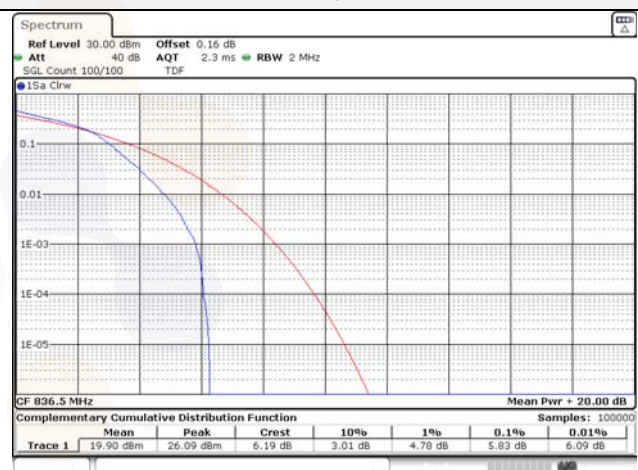

1.4M BW 16QAM Mid ch.