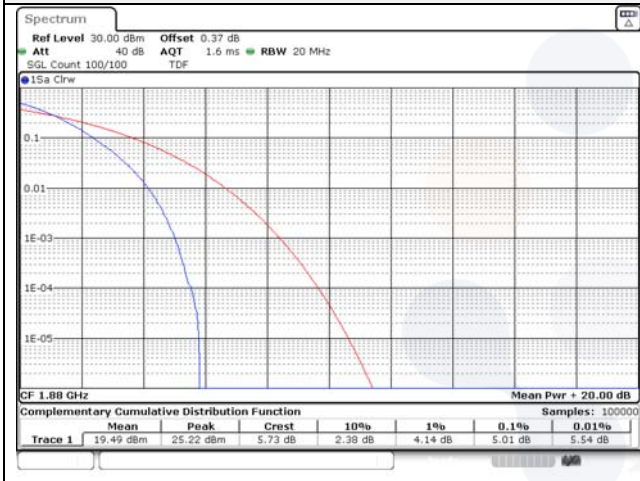

20M BW QPSK / Mid ch.

20M BW 16QAM Mid ch.

20M BW QPSK / High ch.

20M BW 16QAM High ch.

Test mode: LTE Band 5

1.4M BW QPSK Low ch.

1.4M BW 16QAM Low ch.

1.4M BW QPSK Mid ch.