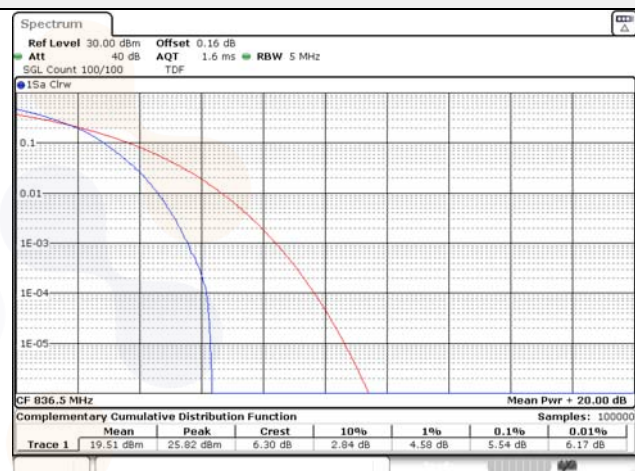

Report No.:
KR22-SRF0094-C
Page (238) of (278)

KCTL

5M BW QPSK Low ch.

5M BW 16QAM Low ch.

5M BW QPSK Mid ch.

5M BW 16QAM Mid ch.

5M BW QPSK High ch.

5M BW 16QAM High ch.