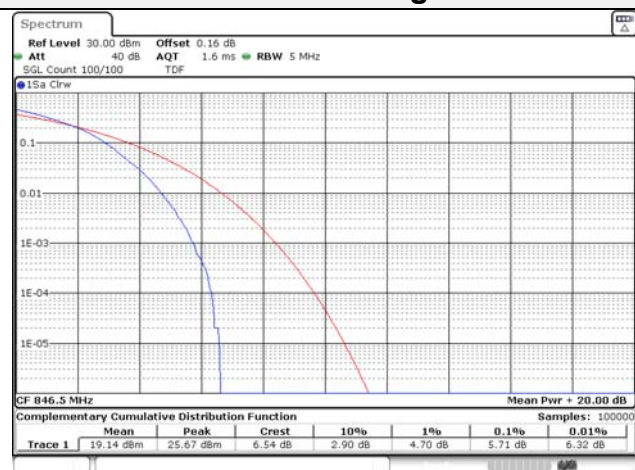

Report No.:
KR22-SRF0094-C
Page (238) of (278)

KCTL

5M BW QPSK Low ch.

5M BW 16QAM Low ch.

5M BW QPSK Mid ch.

5M BW 16QAM Mid ch.

5M BW QPSK High ch.

5M BW 16QAM High ch.