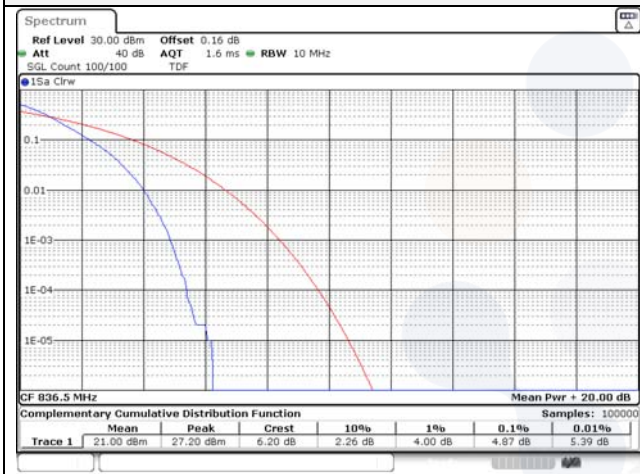

10M BW QPSK Mid ch.