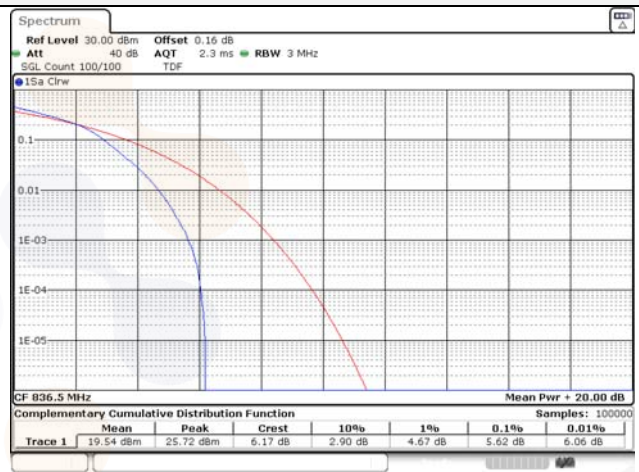

3M BW 16QAM Mid ch.