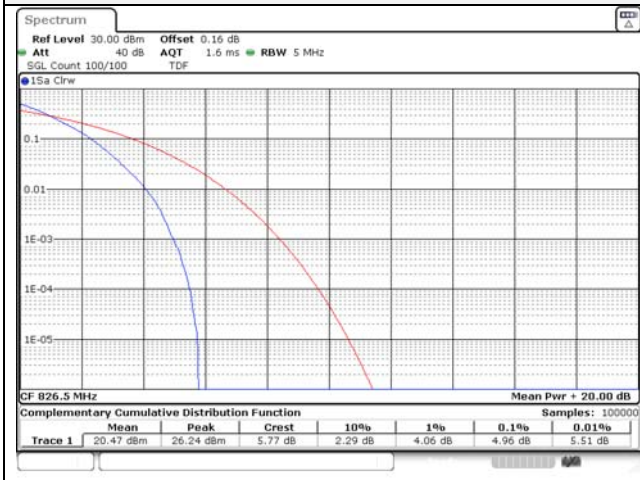

KCTL Inc.

65, Sinwon-ro, Yeongtong-gu,
Suwon-si, Gyeonggi-do, 16677, Korea
TEL: 82-31-285-0894 FAX: 82-505-299-8311
www.kctl.co.kr

Report No.:
KR22-SRF0094-C
Page (224) of (278)

5M BW QPSK Low ch.