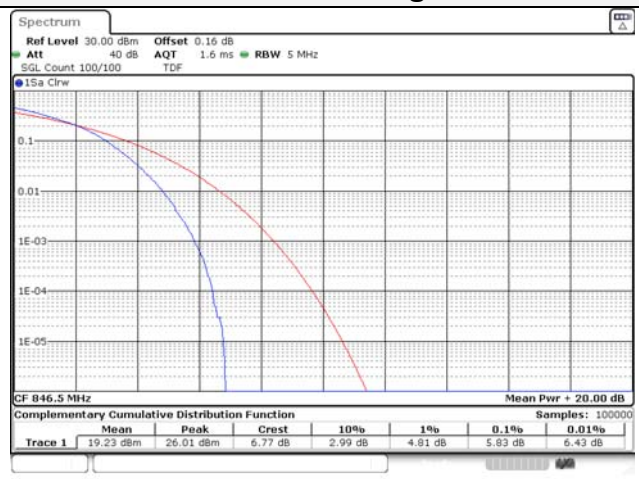

5M BW 16QAM High ch.