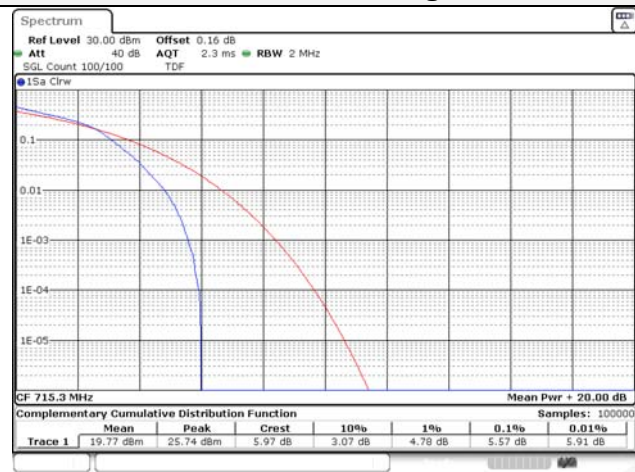

1.4M BW 16QAM High ch.