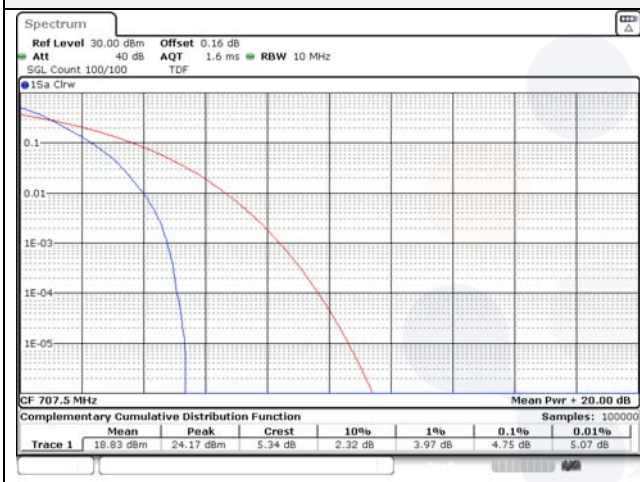

10M BW QPSK Mid ch.