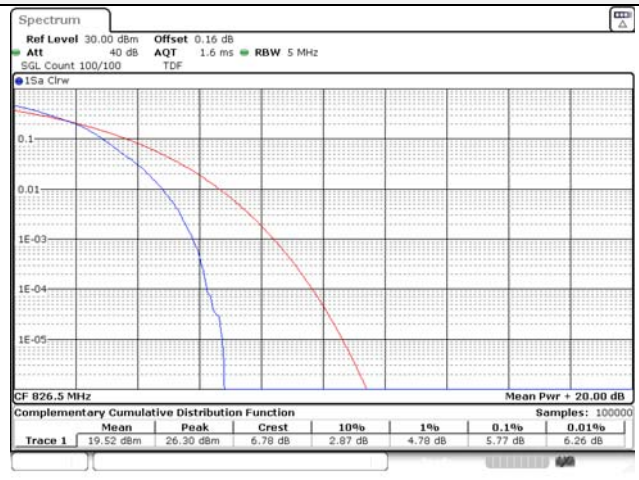

5M BW 16QAM Low ch.