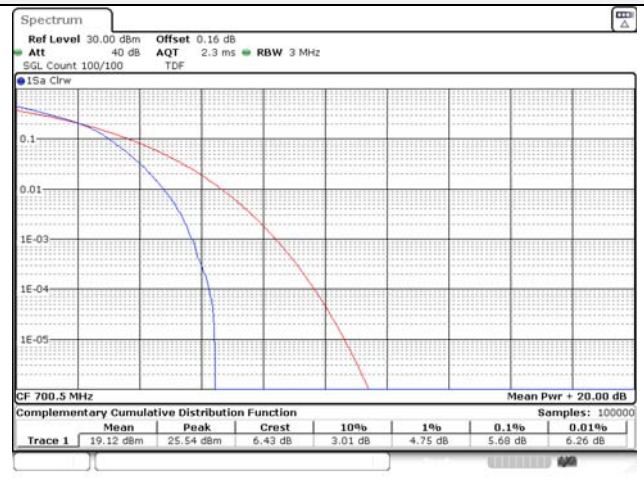

3M BW 16QAM Low ch.