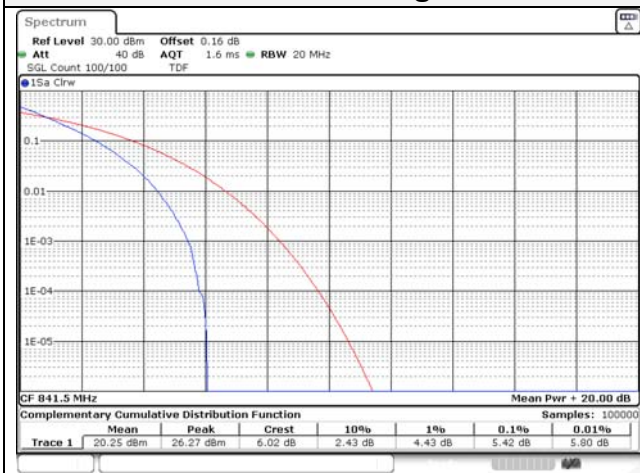

15M BW QPSK High ch.