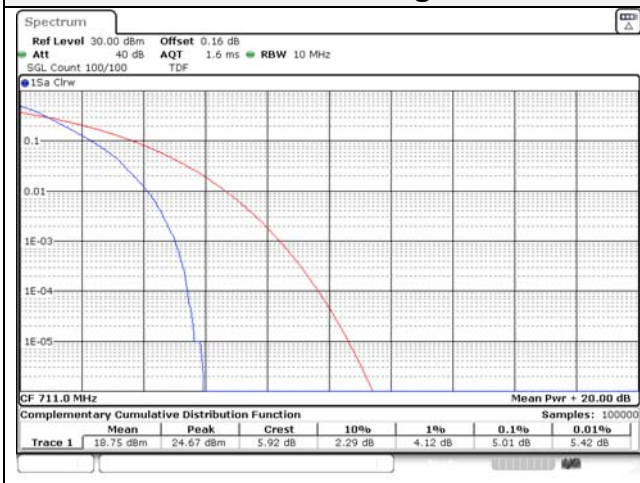

10M BW QPSK High ch.