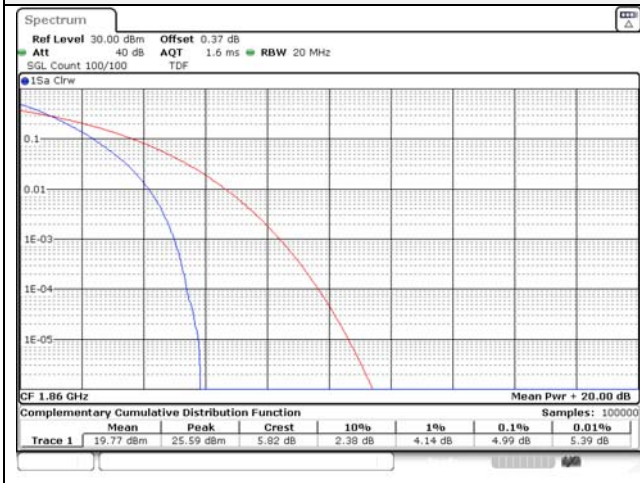

KCTL Inc.

65, Sinwon-ro, Yeongtong-gu,
Suwon-si, Gyeonggi-do, 16677, Korea
TEL: 82-31-285-0894 FAX: 82-505-299-8311
www.kctl.co.kr

Report No.:
KR22-SRF0094-C
Page (221) of (278)

20M BW QPSK Low ch.