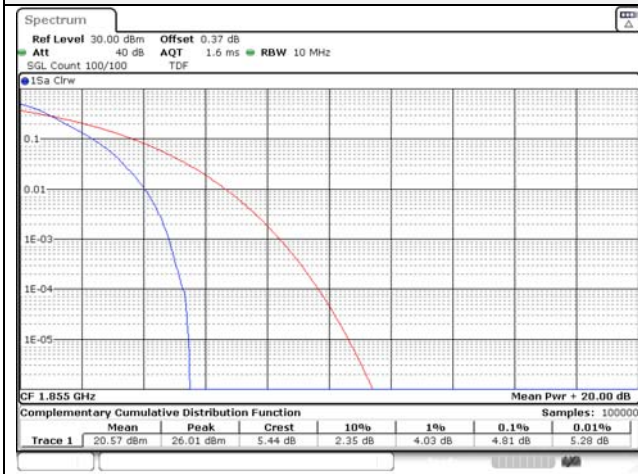

KCTL Inc.

65, Sinwon-ro, Yeongtong-gu,
Suwon-si, Gyeonggi-do, 16677, Korea
TEL: 82-31-285-0894 FAX: 82-505-299-8311
www.kctl.co.kr

Report No.:
KR22-SRF0094-C
Page (233) of (278)

10M BW QPSK Low ch.