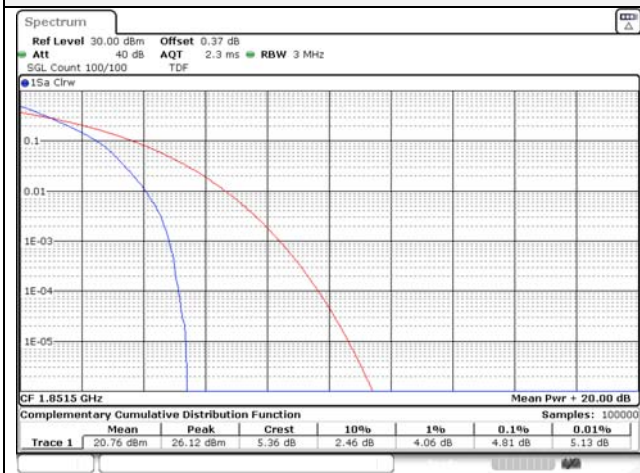

KCTL Inc.

65, Sinwon-ro, Yeongtong-gu,
Suwon-si, Gyeonggi-do, 16677, Korea
TEL: 82-31-285-0894 FAX: 82-505-299-8311
www.kctl.co.kr

Report No.:
KR22-SRF0094-C
Page (231) of (278)

3M BW QPSK Low ch.