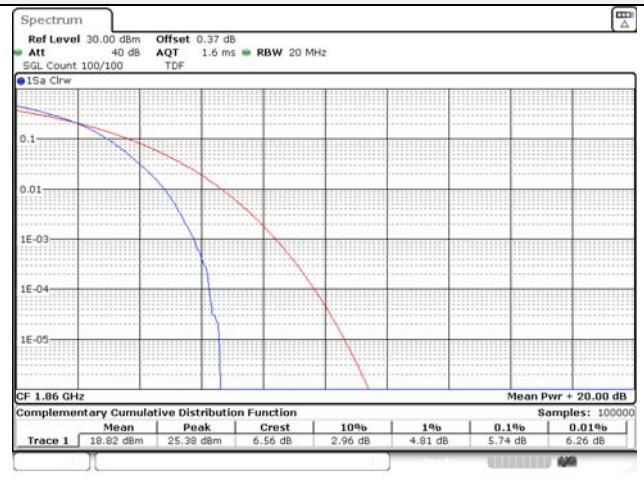

20M BW QPSK / Mid ch.

20M BW 16QAM Mid ch.

20M BW QPSK / High ch.

20M BW 16QAM High ch.

Test mode: LTE Band 5

1.4M BW QPSK Low ch.

1.4M BW 16QAM Low ch.

1.4M BW QPSK Mid ch.