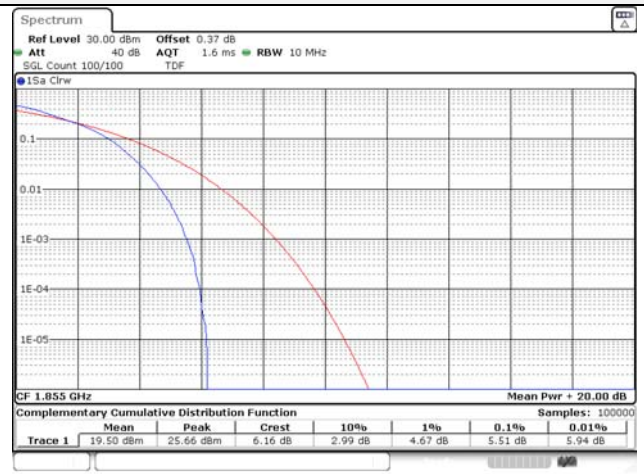

65, Sinwon-ro, Yeongtong-gu,
Suwon-si, Gyeonggi-do, 16677, Korea
TEL: 82-31-285-0894 FAX: 82-505-299-8311
www.kctl.co.kr

Report No.:
KR22-SRF0094-C
Page (233) of (278)

10M BW QPSK Low ch.

10M BW 16QAM Low ch.