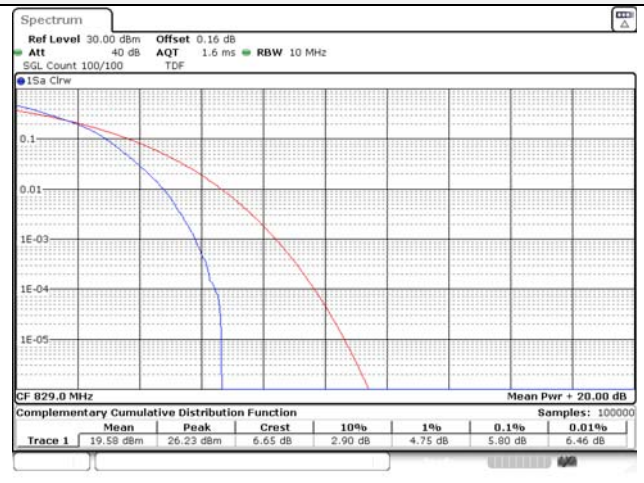

10M BW QPSK Mid ch.

10M BW 16QAM Mid ch.

10M BW QPSK High ch.

10M BW 16QAM High ch.

Test mode: LTE Band 12

1.4M BW QPSK Low ch.

1.4M BW 16QAM Low ch.

1.4M BW QPSK Mid ch.