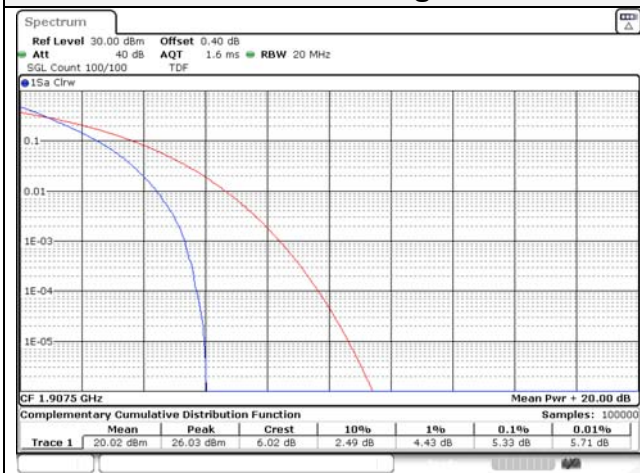

Report No.:
KR22-SRF0094-C
Page (234) of (278)

15M BW QPSK Low ch.

15M BW 16QAM Low ch.

15M BW QPSK Mid ch.

15M BW 16QAM Mid ch.

15M BW QPSK High ch.

15M BW 16QAM High ch.

KCTL Inc.