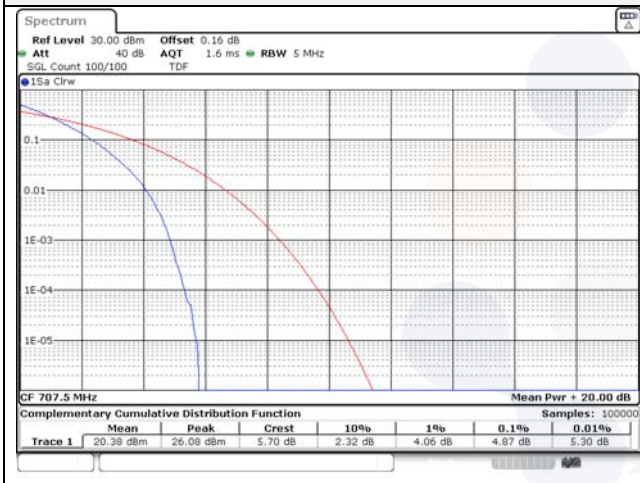

Report No.:
KR22-SRF0094-C
Page (228) of (278)

5M BW QPSK Low ch.

5M BW 16QAM Low ch.

5M BW QPSK Mid ch.

5M BW 16QAM Mid ch.

5M BW QPSK High ch.

5M BW 16QAM High ch.

KCTL Inc.