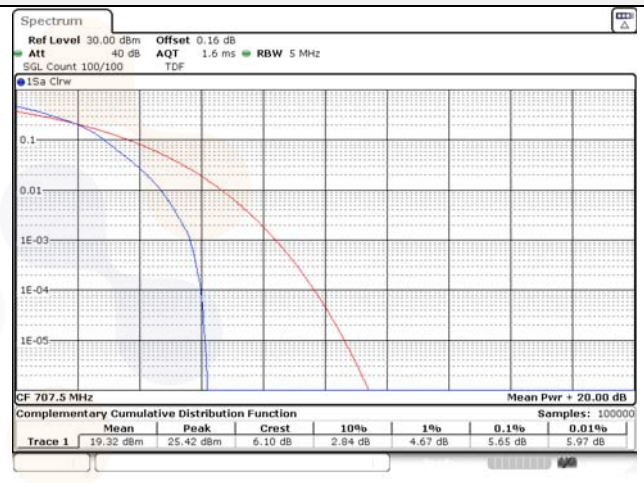

Report No.:
KR22-SRF0094-C
Page (228) of (278)

5M BW QPSK Low ch.

5M BW 16QAM Low ch.

5M BW QPSK Mid ch.

5M BW 16QAM Mid ch.

5M BW QPSK High ch.

5M BW 16QAM High ch.

KCTL Inc.