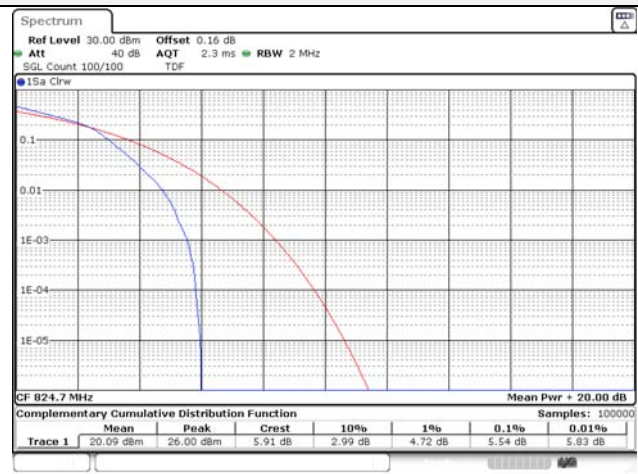

Report No.:
KR22-SRF0094-C
Page (236) of (278)

Test mode: LTE Band 26

1.4M BW QPSK Low ch.

1.4M BW 16QAM Low ch.

1.4M BW QPSK Mid ch.

1.4M BW 16QAM Mid ch.

1.4M BW QPSK High ch.

1.4M BW 16QAM High ch.