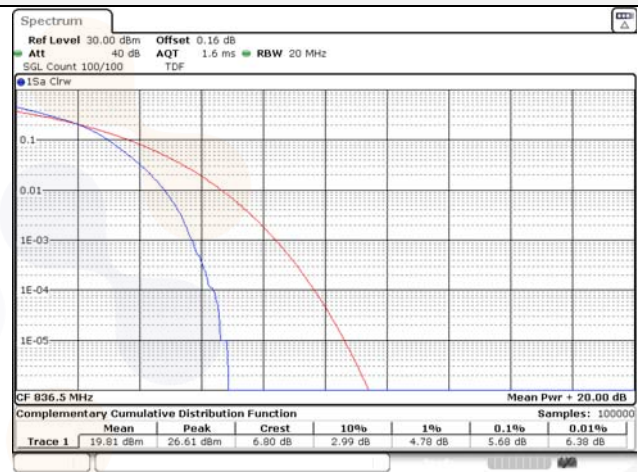

15M BW 16QAM Mid ch.