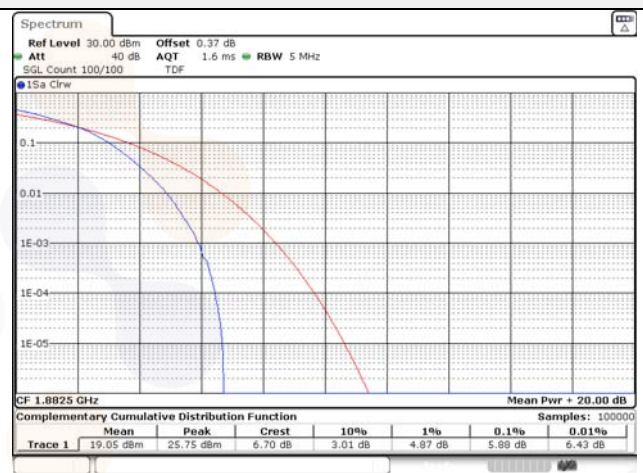

Report No.:
KR22-SRF0094-C
Page (232) of (278)

5M BW QPSK Low ch.

5M BW 16QAM Low ch.

5M BW QPSK Mid ch.

5M BW 16QAM Mid ch.

5M BW QPSK High ch.

5M BW 16QAM High ch.

KCTL Inc.