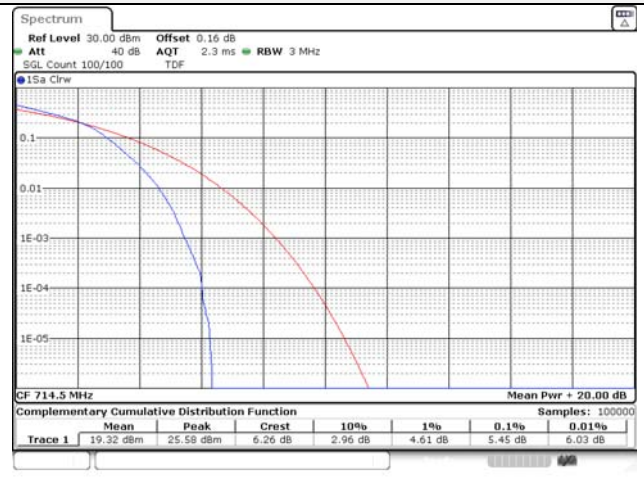

3M BW 16QAM High ch.