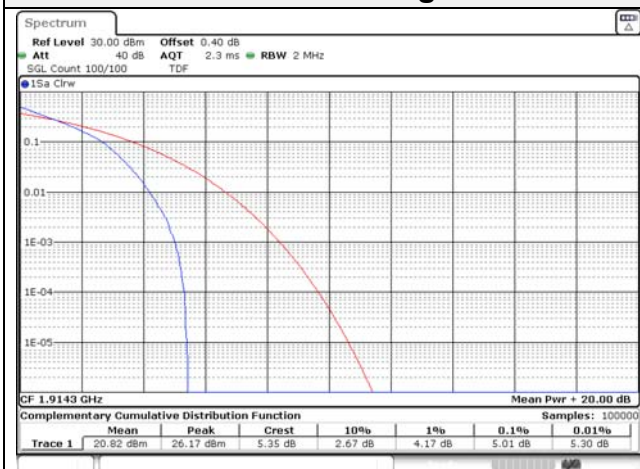

Report No.:
KR22-SRF0094-C
Page (230) of (278)

KCTL

Test mode: LTE Band 25

1.4M BW QPSK Low ch.

1.4M BW 16QAM Low ch.

1.4M BW QPSK Mid ch.

1.4M BW 16QAM Mid ch.

1.4M BW QPSK High ch.