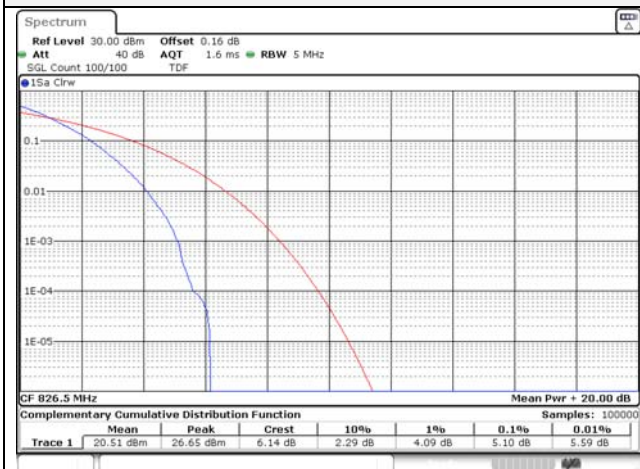

KCTL Inc.

65, Sinwon-ro, Yeongtong-gu,
Suwon-si, Gyeonggi-do, 16677, Korea
TEL: 82-31-285-0894 FAX: 82-505-299-8311
www.kctl.co.kr

Report No.:
KR22-SRF0094-C
Page (238) of (278)

KCTL

5M BW QPSK Low ch.