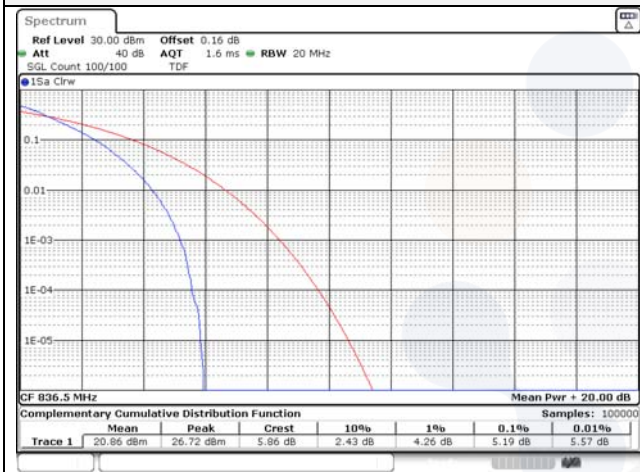

15M BW QPSK Mid ch.