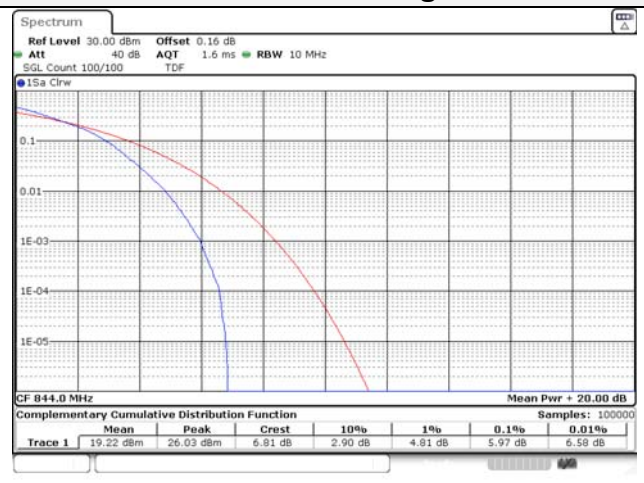

10M BW QPSK Mid ch.

10M BW 16QAM Mid ch.

10M BW QPSK High ch.

10M BW 16QAM High ch.

Test mode: LTE Band 12

1.4M BW QPSK Low ch.

1.4M BW 16QAM Low ch.

1.4M BW QPSK Mid ch.