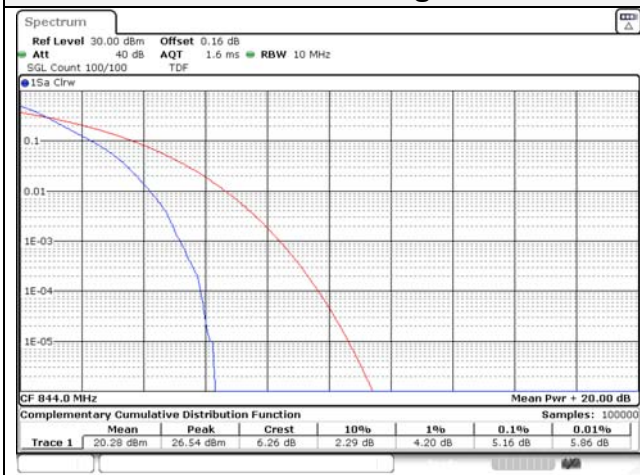

10M BW QPSK High ch.