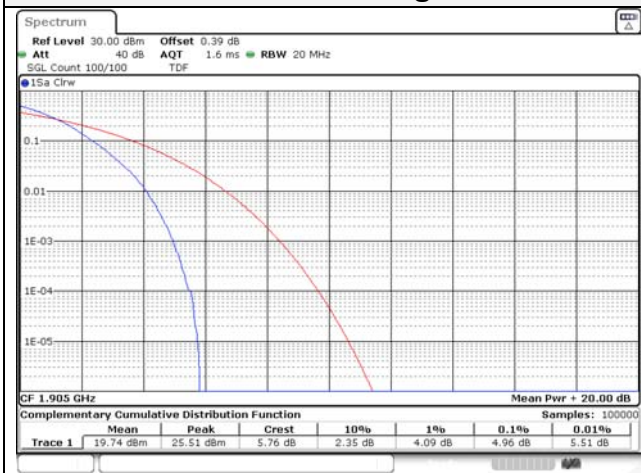

20M BW QPSK High ch.