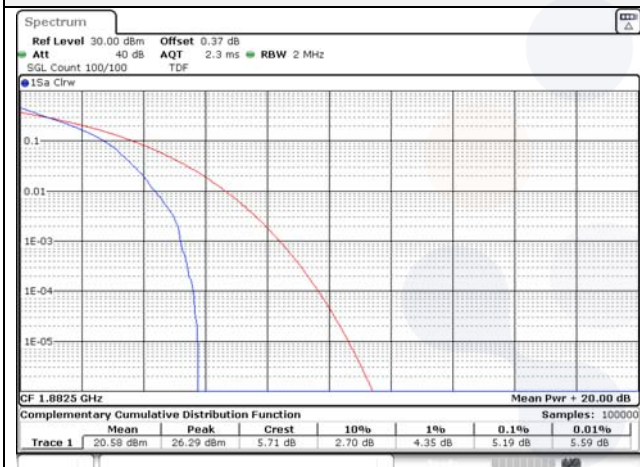

Report No.:
KR22-SRF0094-C
Page (230) of (278)

KCTL

Test mode: LTE Band 25

1.4M BW QPSK Low ch.

1.4M BW 16QAM Low ch.

1.4M BW QPSK Mid ch.

1.4M BW 16QAM Mid ch.

1.4M BW QPSK High ch.