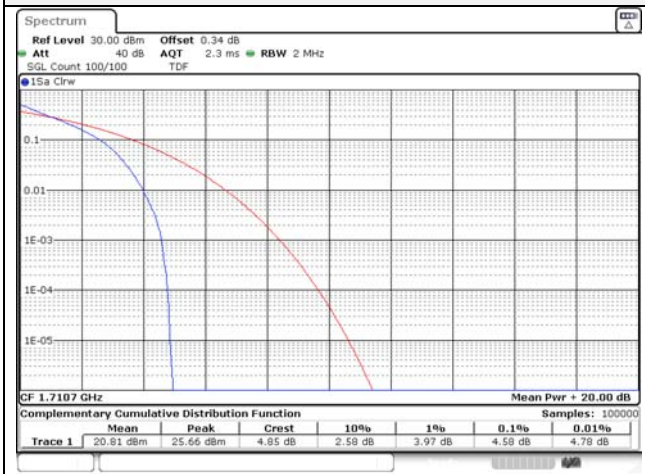

65, Sinwon-ro, Yeongtong-gu,
Suwon-si, Gyeonggi-do, 16677, Korea
TEL: 82-31-285-0894 FAX: 82-505-299-8311
www.kctl.co.kr

Report No.:
KR22-SRF0094-C
Page (241) of (278)

Test mode: LTE Band 66/4

1.4M BW QPSK Low ch.