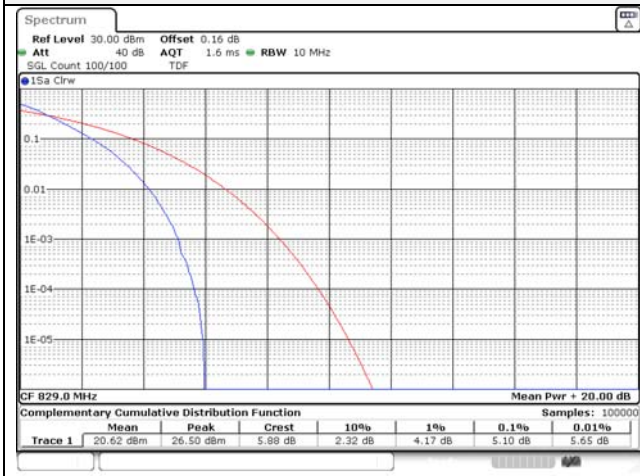

KCTL Inc.

65, Sinwon-ro, Yeongtong-gu,
Suwon-si, Gyeonggi-do, 16677, Korea
TEL: 82-31-285-0894 FAX: 82-505-299-8311
www.kctl.co.kr

Report No.:
KR22-SRF0094-C
Page (239) of (278)

10M BW QPSK Low ch.