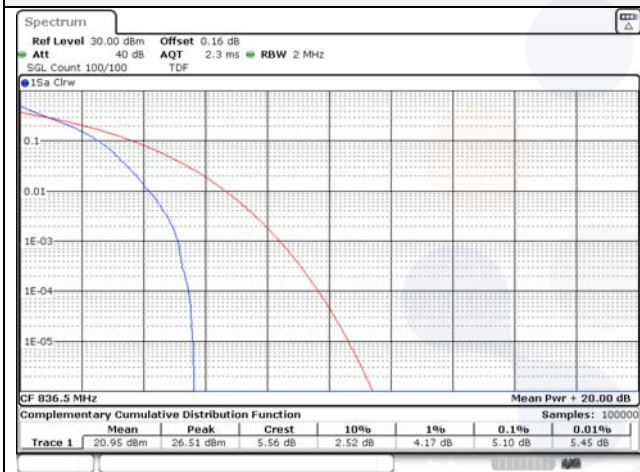

Report No.:
KR22-SRF0094-C
Page (236) of (278)

Test mode: LTE Band 26

1.4M BW QPSK Low ch.

1.4M BW 16QAM Low ch.

1.4M BW QPSK Mid ch.

1.4M BW 16QAM Mid ch.

1.4M BW QPSK High ch.

1.4M BW 16QAM High ch.