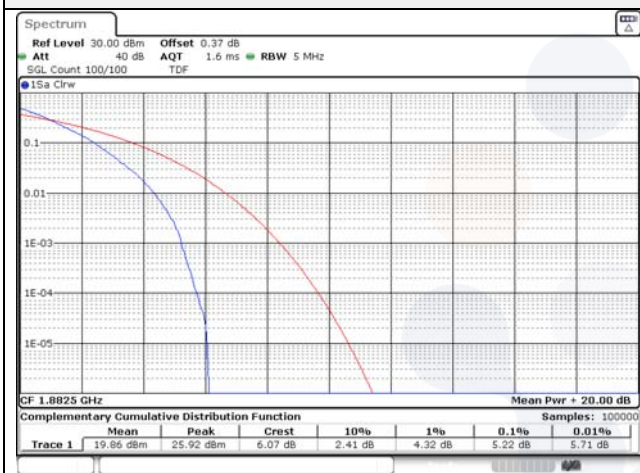

Report No.:
KR22-SRF0094-C
Page (232) of (278)

5M BW QPSK Low ch.

5M BW 16QAM Low ch.

5M BW QPSK Mid ch.

5M BW 16QAM Mid ch.

5M BW QPSK High ch.

5M BW 16QAM High ch.

KCTL Inc.