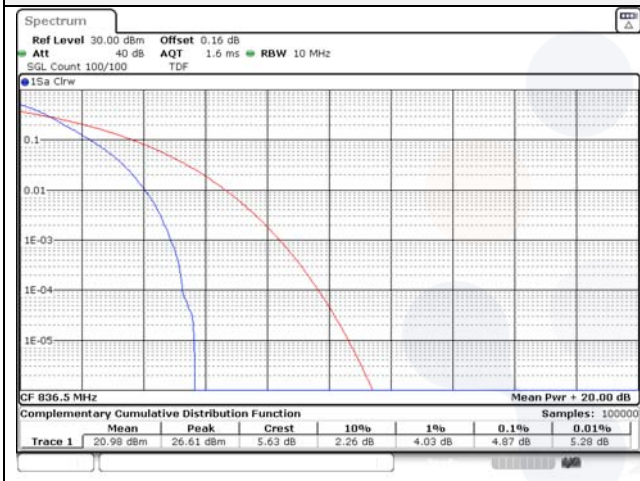

10M BW QPSK Mid ch.

10M BW 16QAM Mid ch.

10M BW QPSK High ch.

10M BW 16QAM High ch.

Test mode: LTE Band 12

1.4M BW QPSK Low ch.

1.4M BW 16QAM Low ch.

1.4M BW QPSK Mid ch.