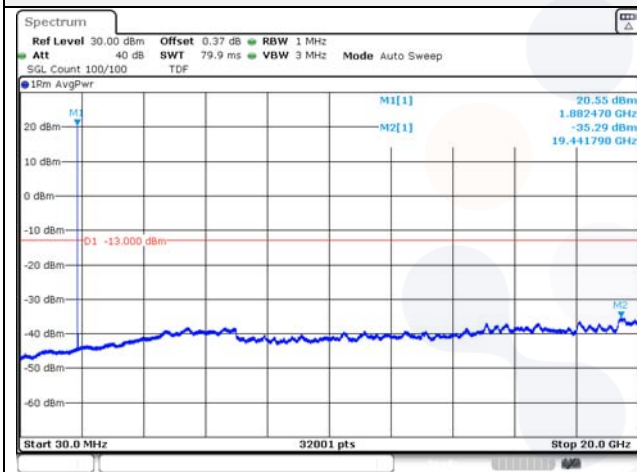

Test mode: LTE Band 25

1.4M BW QPSK Low ch.

1.4M BW 16QAM Low ch.

1.4M BW QPSK Mid ch.

1.4M BW 16QAM Mid ch.

1.4M BW QPSK High ch.

1.4M BW 16QAM High ch.

KCTL Inc.