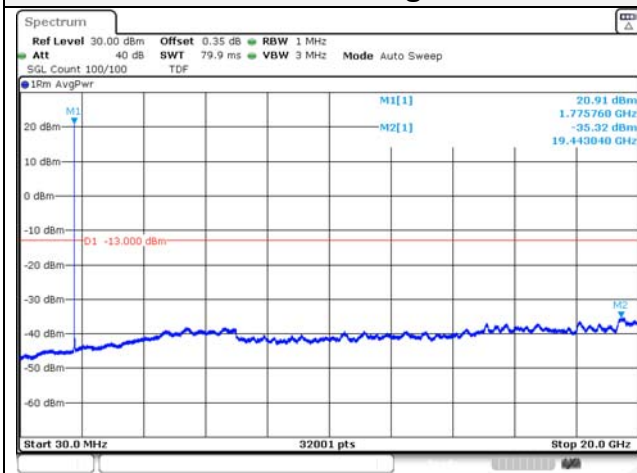

5M BW QPSK High ch.