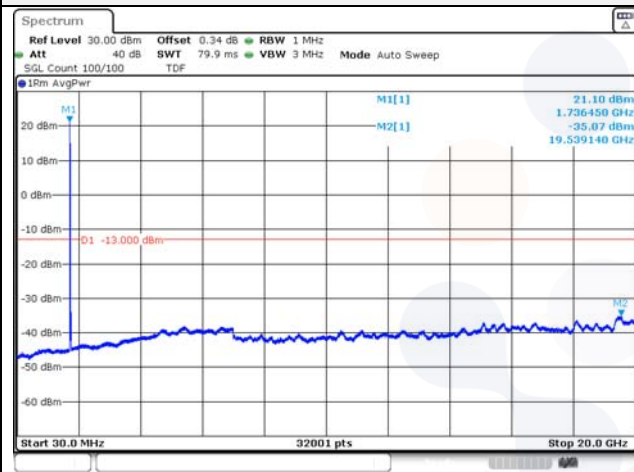

20M BW QPSK Mid ch.