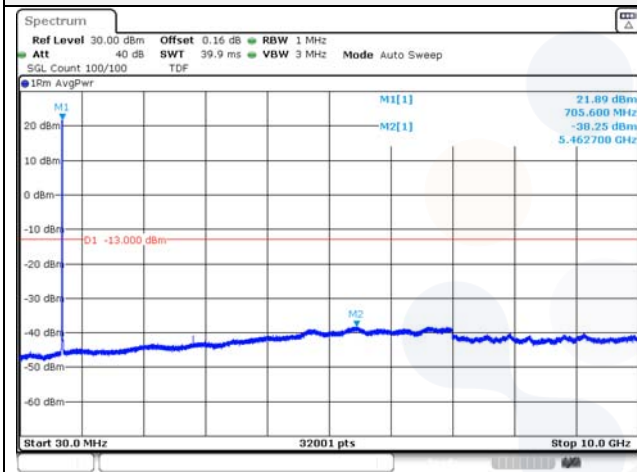

Report No.:
KR22-SRF0094-C
Page (132) of (278)

5M BW QPSK Low ch.

5M BW 16QAM Low ch.

5M BW QPSK Mid ch.

5M BW 16QAM Mid ch.

5M BW QPSK High ch.

5M BW 16QAM High ch.

KCTL Inc.