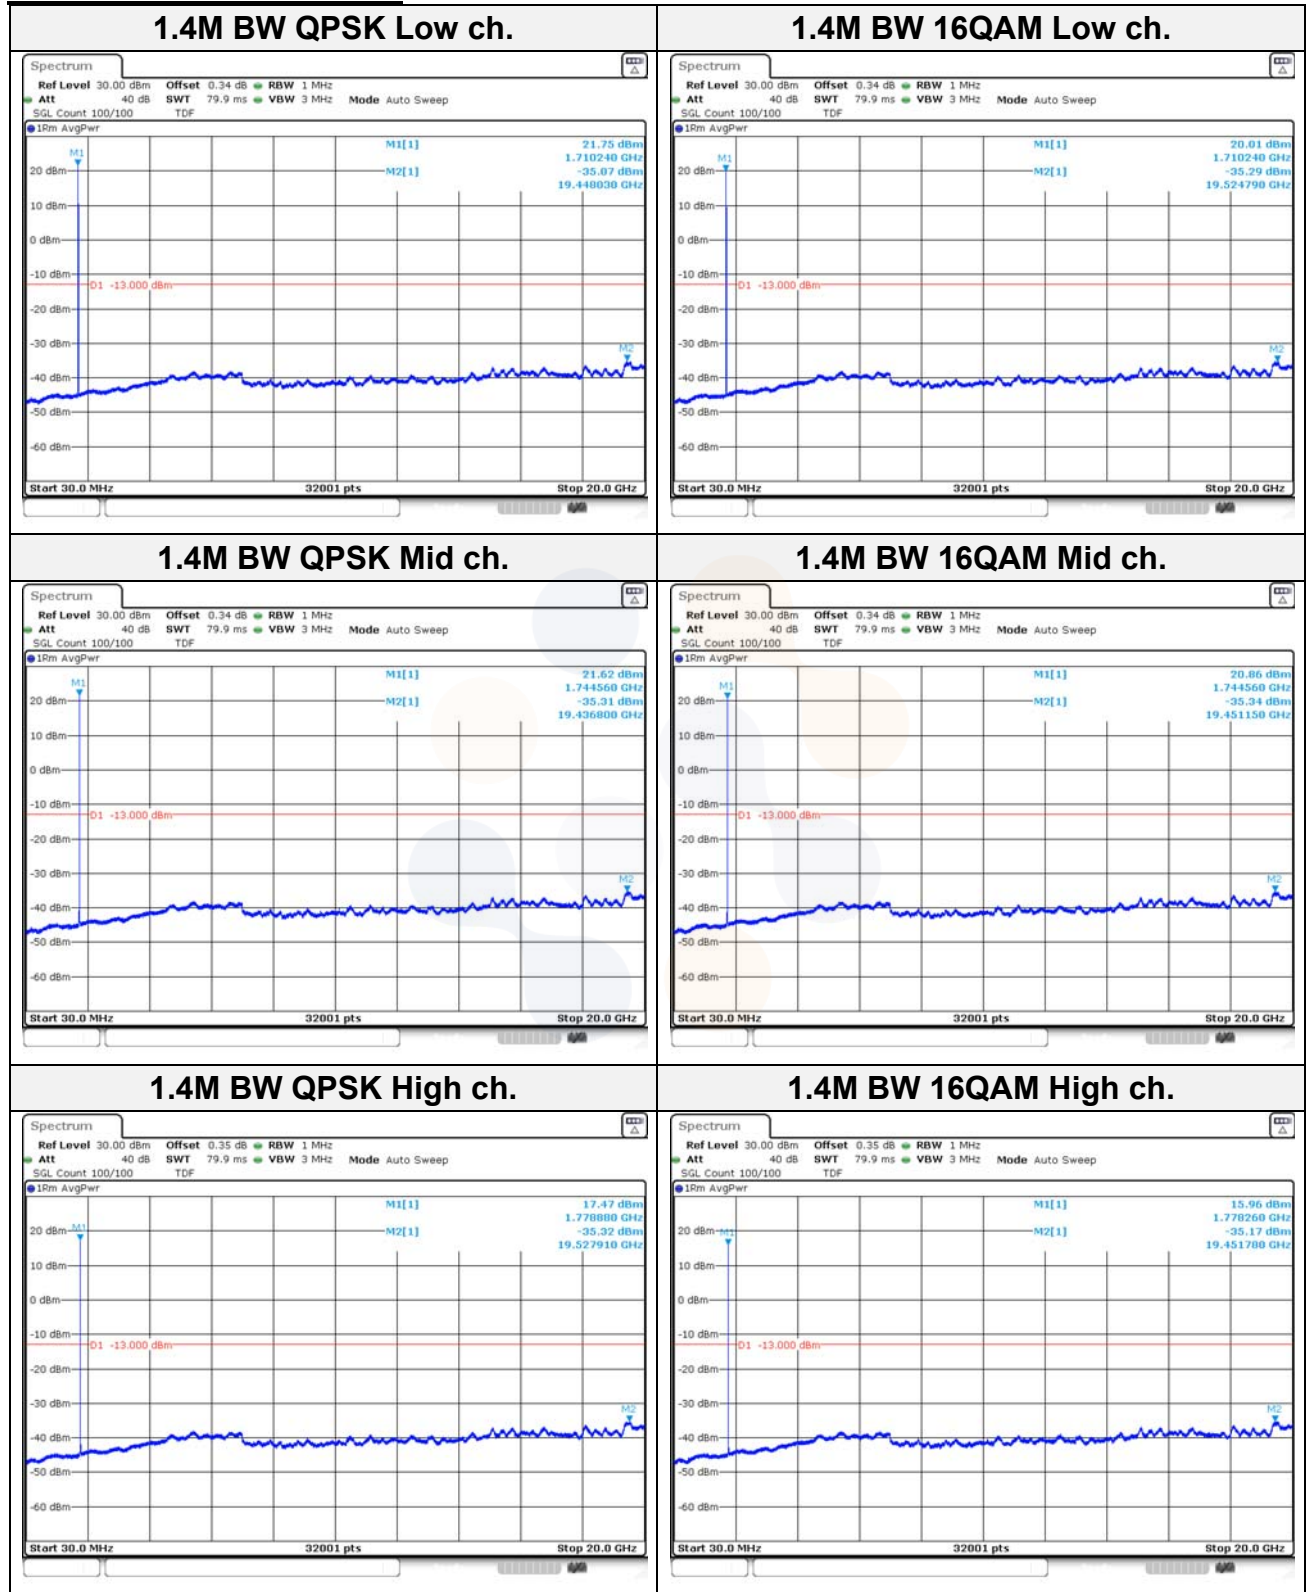

Report No.:
KR22-SRF0094-C
Page (147) of (278)

Test mode: LTE Band 66/4

KCTL Inc.

65, Sinwon-ro, Yeongtong-gu,
Suwon-si, Gyeonggi-do, 16677, Korea
TEL: 82-31-285-0894 FAX: 82-505-299-8311
www.kctl.co.kr

Report No.:
KR22-SRF0094-C
Page (148) of (278)