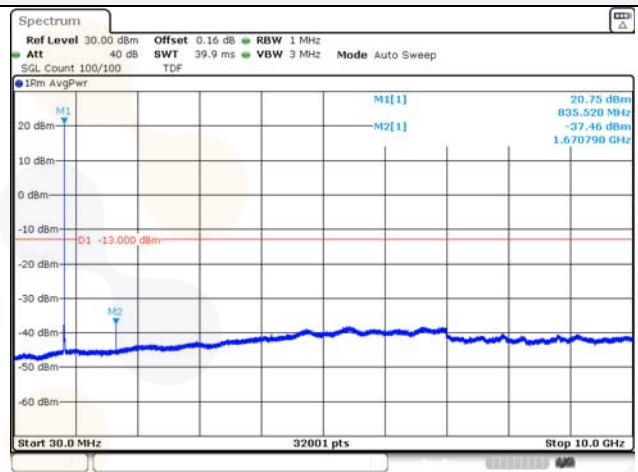

3M BW 16QAM Mid ch.