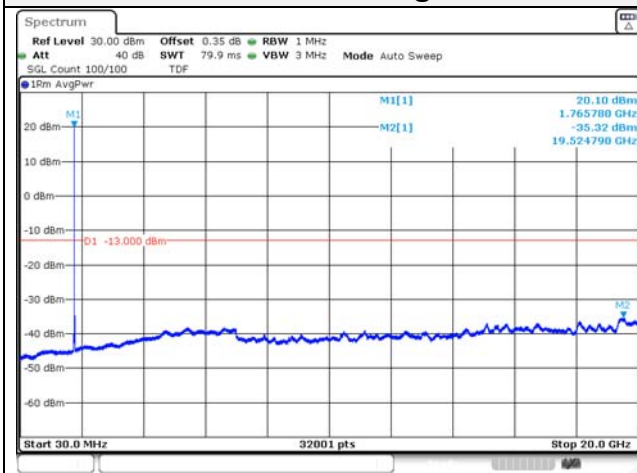

15M BW QPSK High ch.