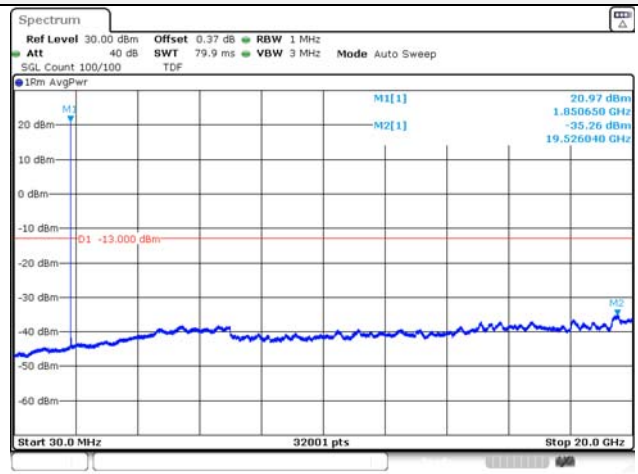

5M BW 16QAM Low ch.