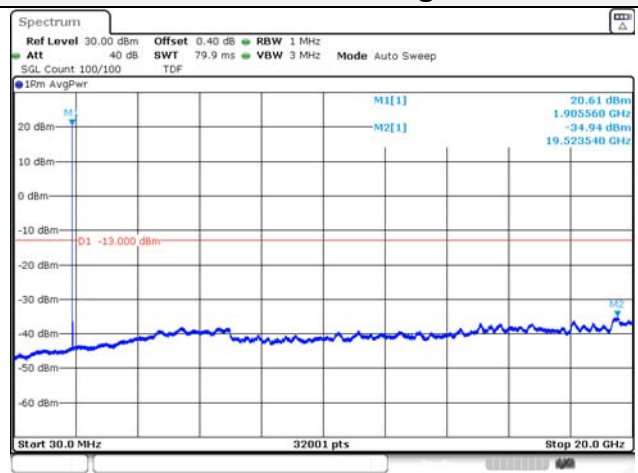

10M BW QPSK Mid ch.

10M BW 16QAM Mid ch.

10M BW QPSK High ch.

10M BW 16QAM High ch.

KCTL Inc.

65, Sinwon-ro, Yeongtong-gu,
Suwon-si, Gyeonggi-do, 16677, Korea
TEL: 82-31-285-0894 FAX: 82-505-299-8311
www.kctl.co.kr