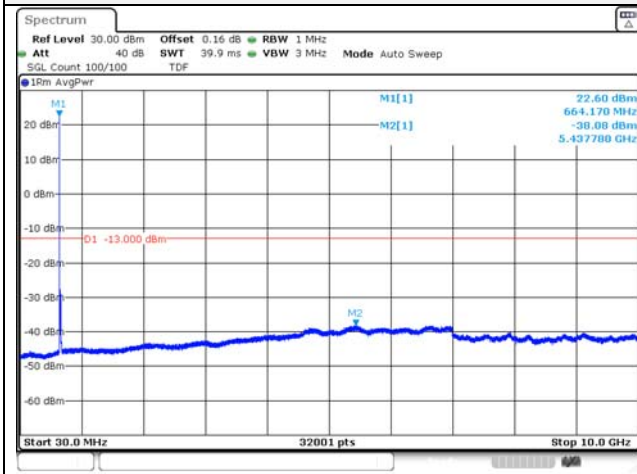

KCTL Inc.

65, Sinwon-ro, Yeongtong-gu,
Suwon-si, Gyeonggi-do, 16677, Korea
TEL: 82-31-285-0894 FAX: 82-505-299-8311
www.kctl.co.kr

Report No.:
KR22-SRF0094-C
Page (155) of (278)

15M BW QPSK Low ch.