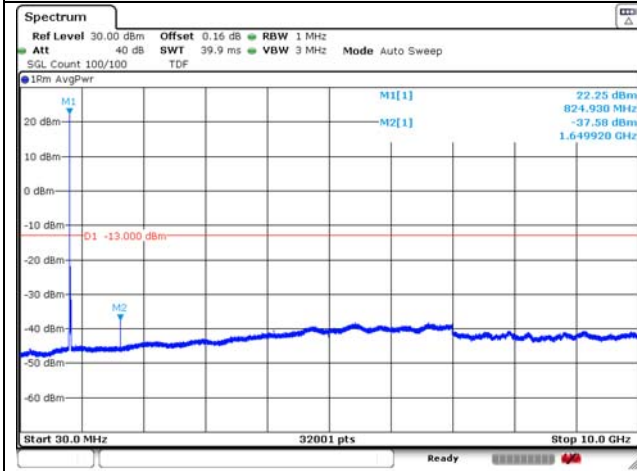

KCTL Inc.

65, Sinwon-ro, Yeongtong-gu,
Suwon-si, Gyeonggi-do, 16677, Korea
TEL: 82-31-285-0894 FAX: 82-505-299-8311
www.kctl.co.kr

Report No.:
KR22-SRF0094-C
Page (146) of (278)

15M BW QPSK Low ch.