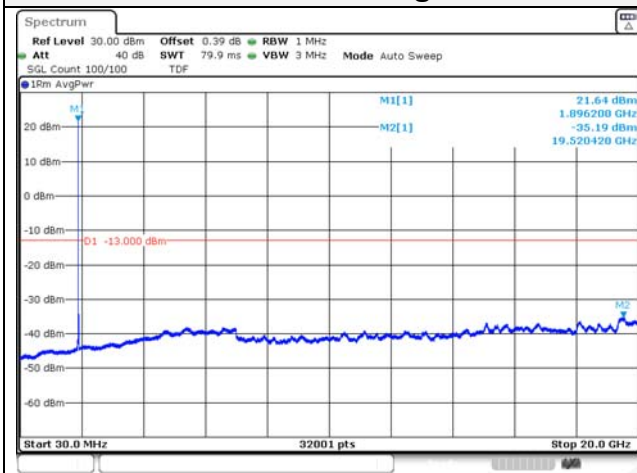

20M BW QPSK High ch.