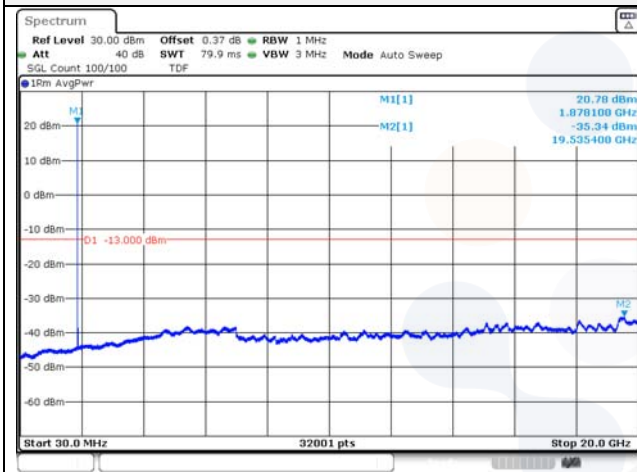

10M BW QPSK Mid ch.