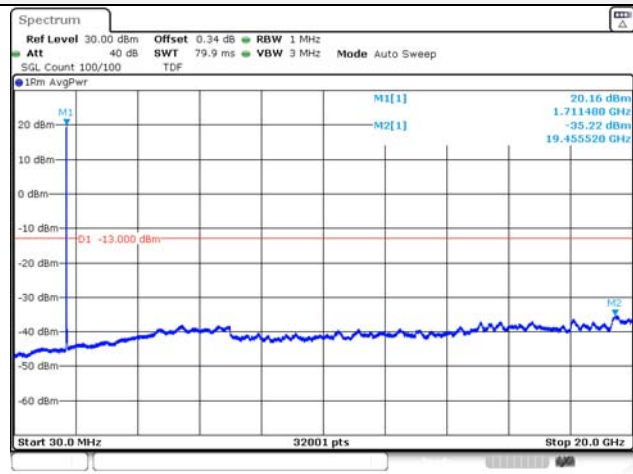

65, Sinwon-ro, Yeongtong-gu,
Suwon-si, Gyeonggi-do, 16677, Korea
TEL: 82-31-285-0894 FAX: 82-505-299-8311
www.kctl.co.kr

Report No.:
KR22-SRF0094-C
Page (152) of (278)

20M BW QPSK Low ch.

20M BW 16QAM Low ch.