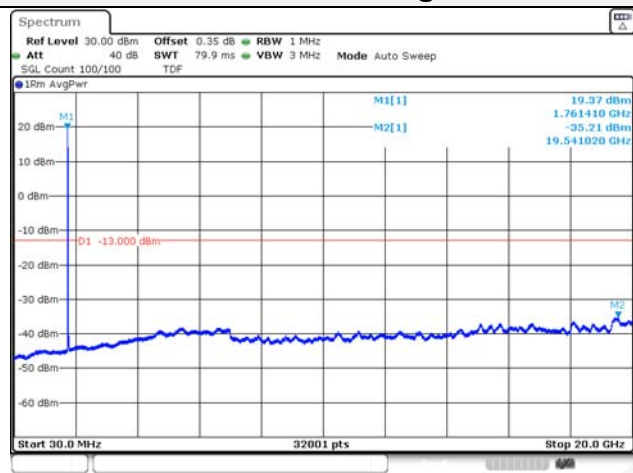

20M BW 16QAM High ch.