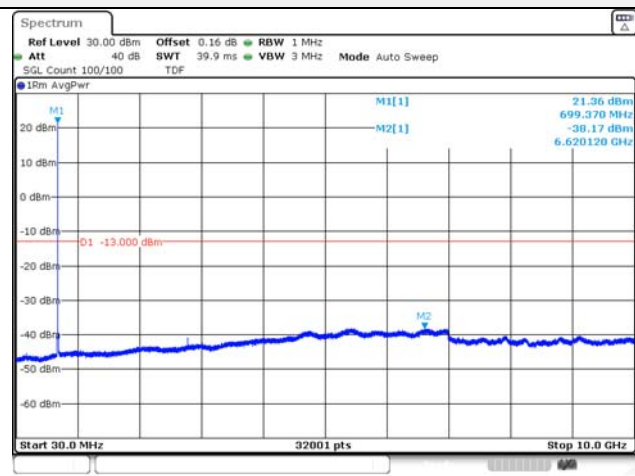

Report No.:
KR22-SRF0094-C
Page (130) of (278)

Test mode: LTE Band 12

1.4M BW QPSK Low ch.

1.4M BW 16QAM Low ch.

1.4M BW QPSK Mid ch.

1.4M BW 16QAM Mid ch.

1.4M BW QPSK High ch.

1.4M BW 16QAM High ch.