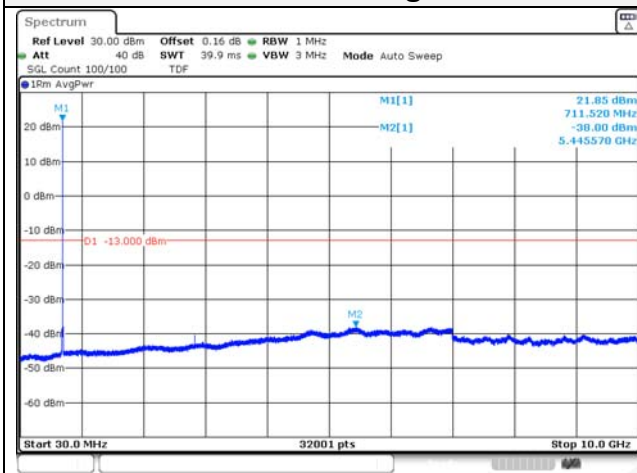

Report No.:
KR22-SRF0094-C
Page (132) of (278)

5M BW QPSK Low ch.

5M BW 16QAM Low ch.

5M BW QPSK Mid ch.

5M BW 16QAM Mid ch.

5M BW QPSK High ch.

5M BW 16QAM High ch.

KCTL Inc.