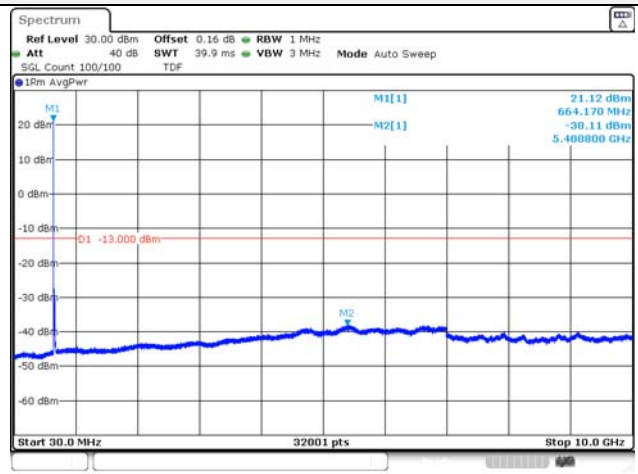

15M BW 16QAM Low ch.