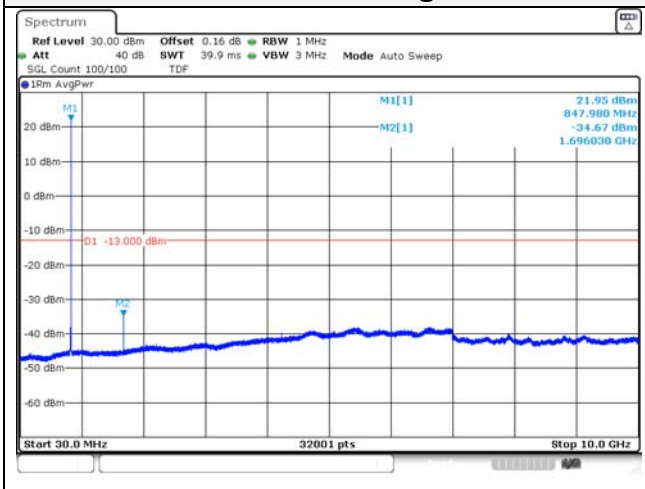

Report No.:
KR22-SRF0094-C
Page (126) of (278)

Test mode: LTE Band 5

1.4M BW QPSK Low ch.

1.4M BW 16QAM Low ch.

1.4M BW QPSK Mid ch.

1.4M BW 16QAM Mid ch.

1.4M BW QPSK High ch.

1.4M BW 16QAM High ch.