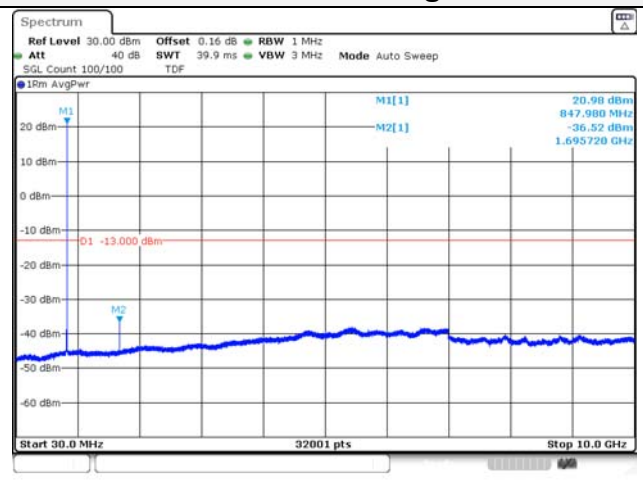

Report No.:
KR22-SRF0094-C
Page (126) of (278)

Test mode: LTE Band 5

1.4M BW QPSK Low ch.

1.4M BW 16QAM Low ch.

1.4M BW QPSK Mid ch.

1.4M BW 16QAM Mid ch.

1.4M BW QPSK High ch.

1.4M BW 16QAM High ch.