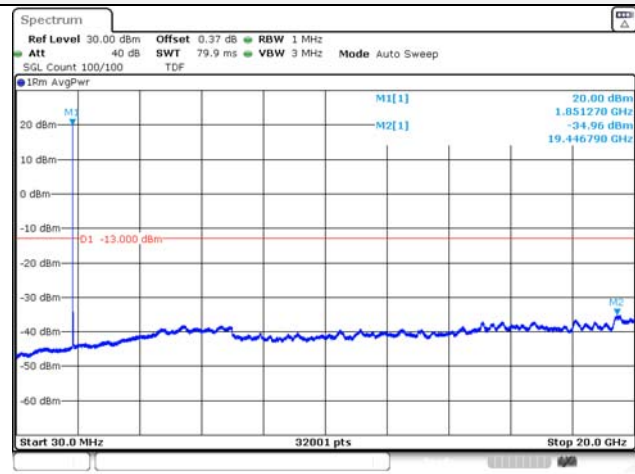

20M BW 16QAM Low ch.