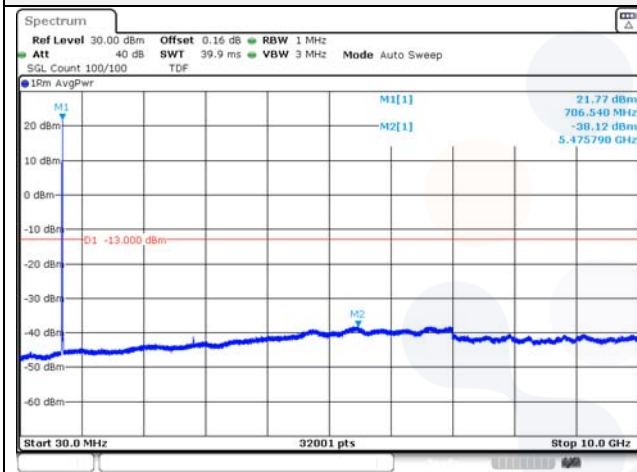

3M BW QPSK Mid ch.