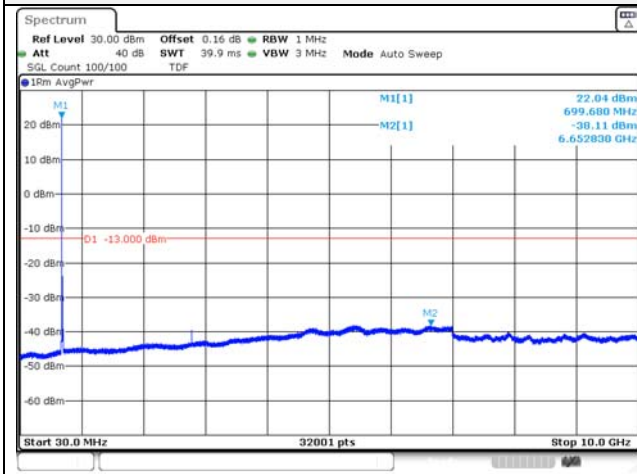

KCTL Inc.

65, Sinwon-ro, Yeongtong-gu,
Suwon-si, Gyeonggi-do, 16677, Korea
TEL: 82-31-285-0894 FAX: 82-505-299-8311
www.kctl.co.kr

Report No.:
KR22-SRF0094-C
Page (133) of (278)

10M BW QPSK Low ch.