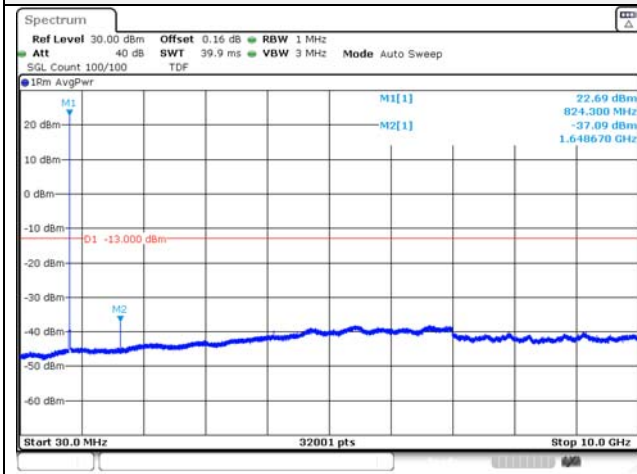

KCTL Inc.

65, Sinwon-ro, Yeongtong-gu,
Suwon-si, Gyeonggi-do, 16677, Korea
TEL: 82-31-285-0894 FAX: 82-505-299-8311
www.kctl.co.kr

Report No.:
KR22-SRF0094-C
Page (143) of (278)

3M BW QPSK Low ch.