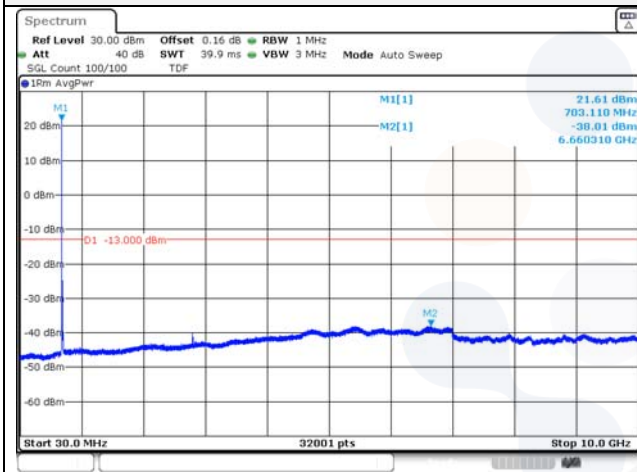

10M BW QPSK Mid ch.