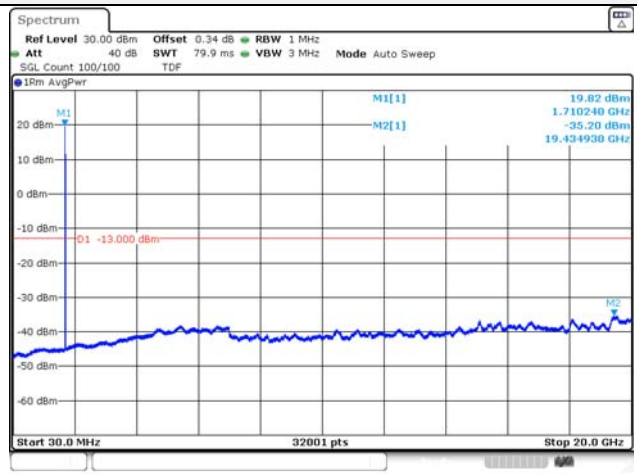

5M BW 16QAM Low ch.