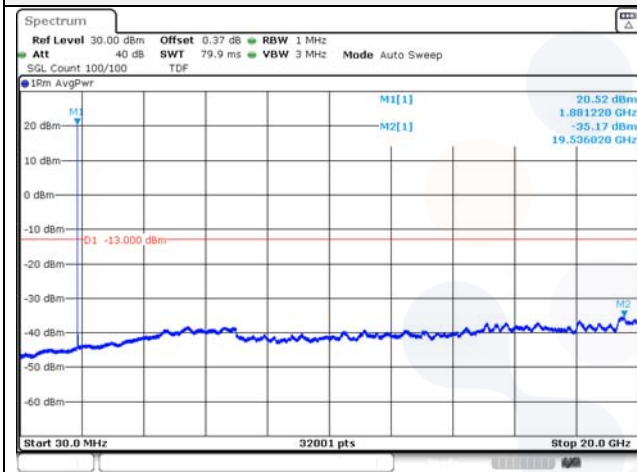

3M BW QPSK Mid ch.