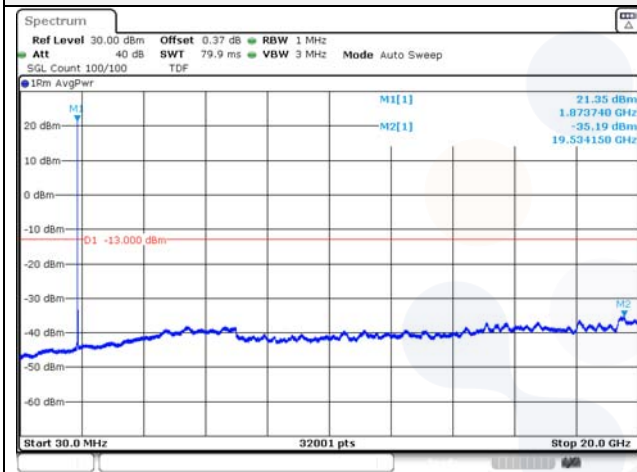

20M BW QPSK Mid ch.