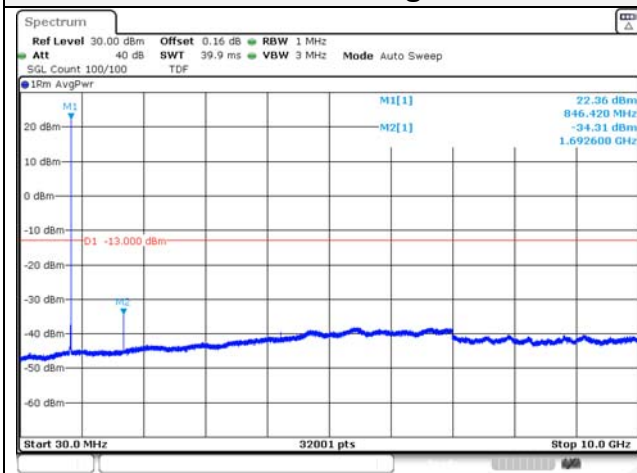

3M BW QPSK High ch.