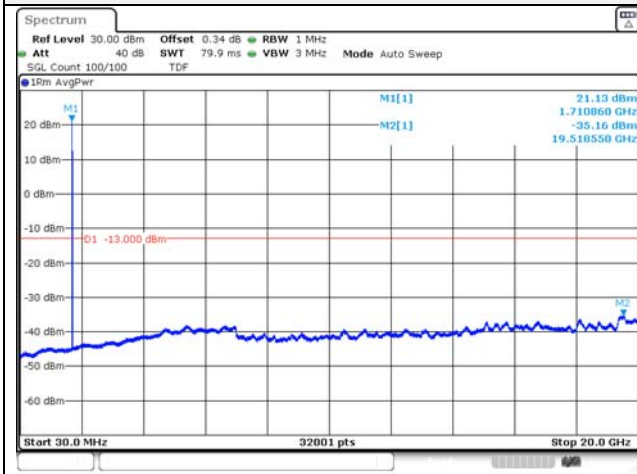

KCTL Inc.

65, Sinwon-ro, Yeongtong-gu,
Suwon-si, Gyeonggi-do, 16677, Korea
TEL: 82-31-285-0894 FAX: 82-505-299-8311
www.kctl.co.kr

Report No.:
KR22-SRF0094-C
Page (149) of (278)

5M BW QPSK Low ch.