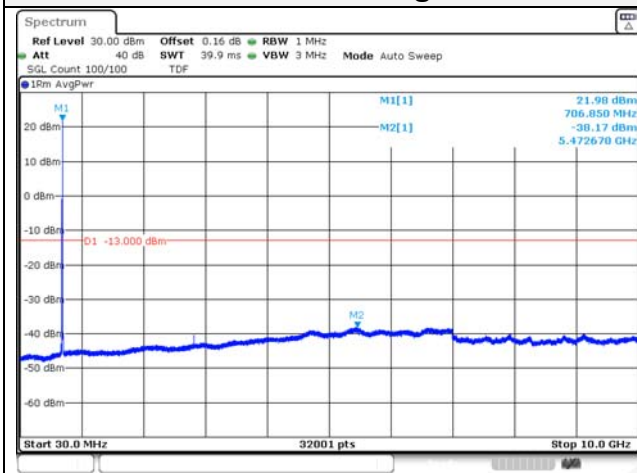

10M BW QPSK High ch.