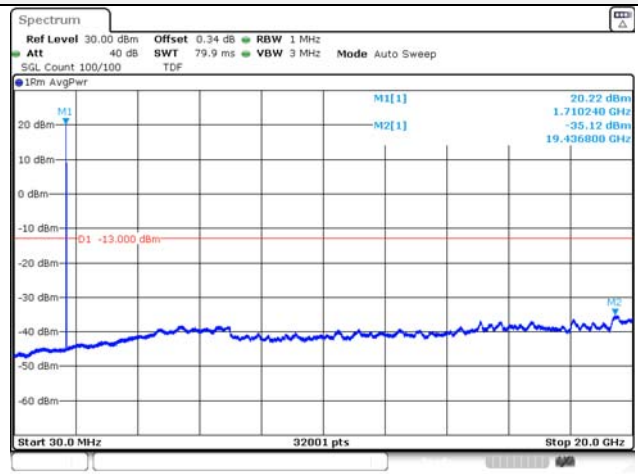

3M BW 16QAM Low ch.