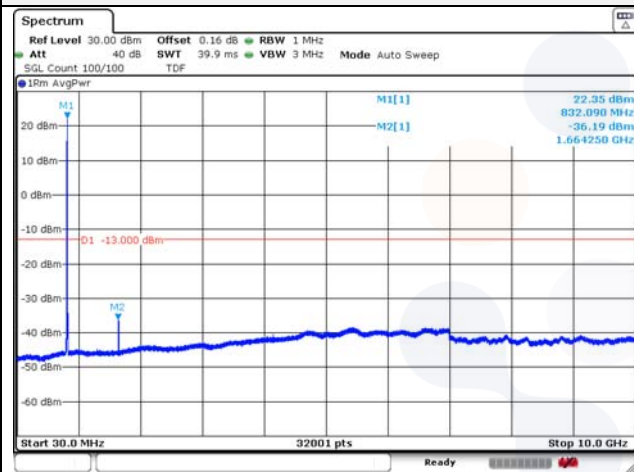

10M BW QPSK Mid ch.