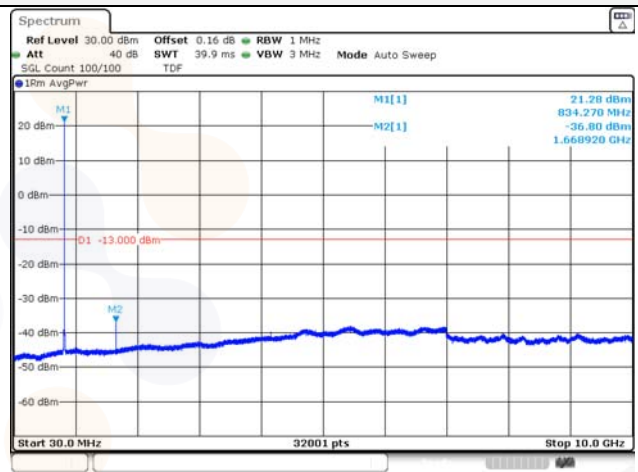

5M BW 16QAM Mid ch.