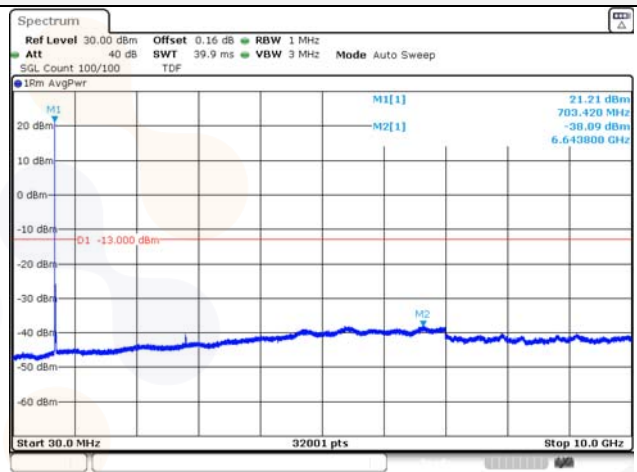

10M BW 16QAM Mid ch.