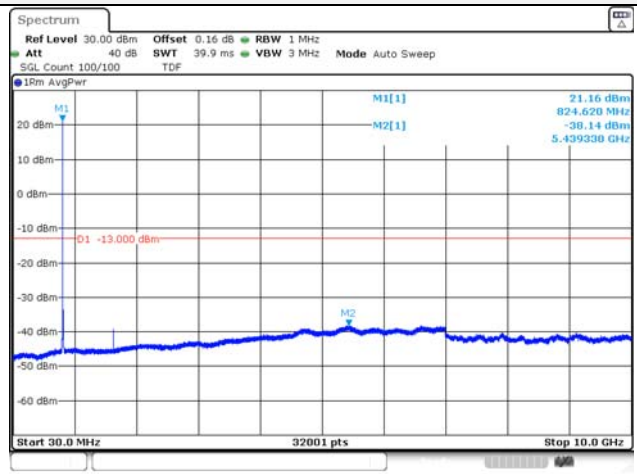

65, Sinwon-ro, Yeongtong-gu,
Suwon-si, Gyeonggi-do, 16677, Korea
TEL: 82-31-285-0894 FAX: 82-505-299-8311
www.kctl.co.kr

Report No.:
KR22-SRF0094-C
Page (129) of (278)

10M BW QPSK Low ch.

10M BW 16QAM Low ch.