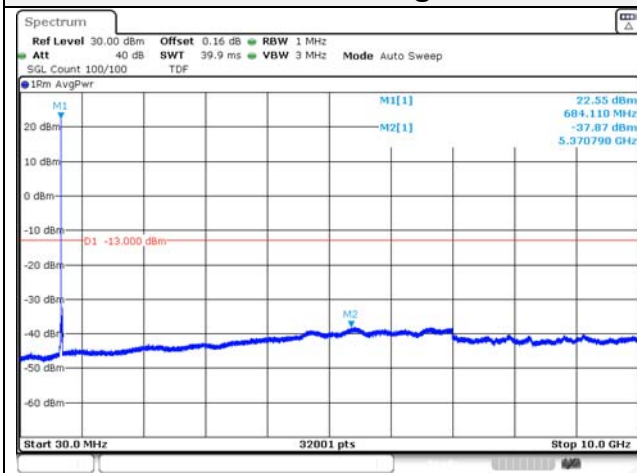

15M BW QPSK High ch.