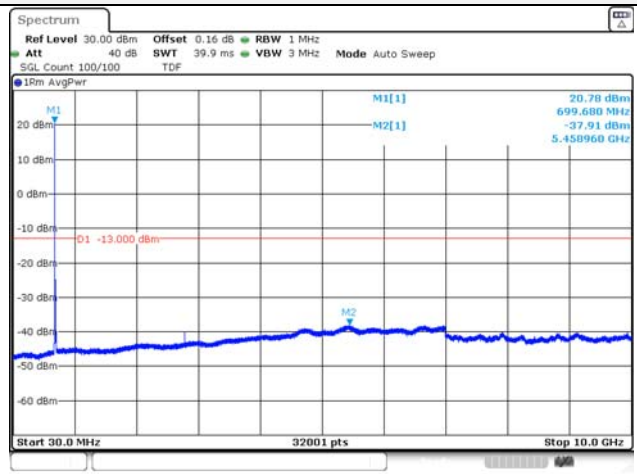

65, Sinwon-ro, Yeongtong-gu,
Suwon-si, Gyeonggi-do, 16677, Korea
TEL: 82-31-285-0894 FAX: 82-505-299-8311
www.kctl.co.kr

Report No.:
KR22-SRF0094-C
Page (133) of (278)

10M BW QPSK Low ch.

10M BW 16QAM Low ch.