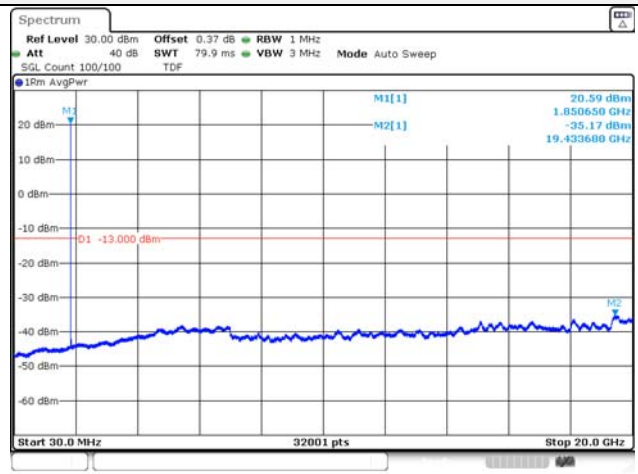

3M BW 16QAM Low ch.