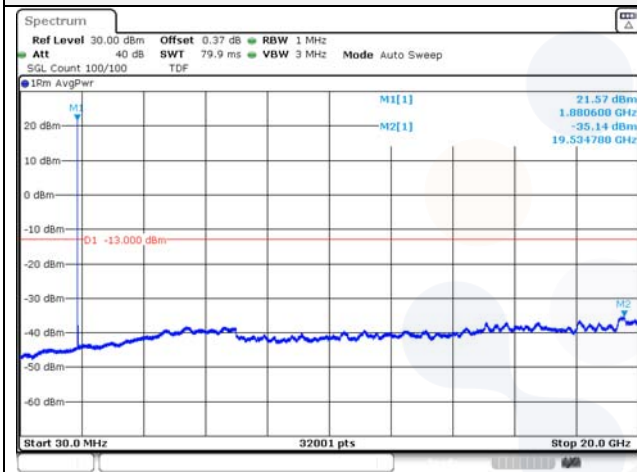

Report No.:
KR22-SRF0094-C
Page (138) of (278)

5M BW QPSK Low ch.

5M BW 16QAM Low ch.

5M BW QPSK Mid ch.

5M BW 16QAM Mid ch.

5M BW QPSK High ch.

5M BW 16QAM High ch.

KCTL Inc.