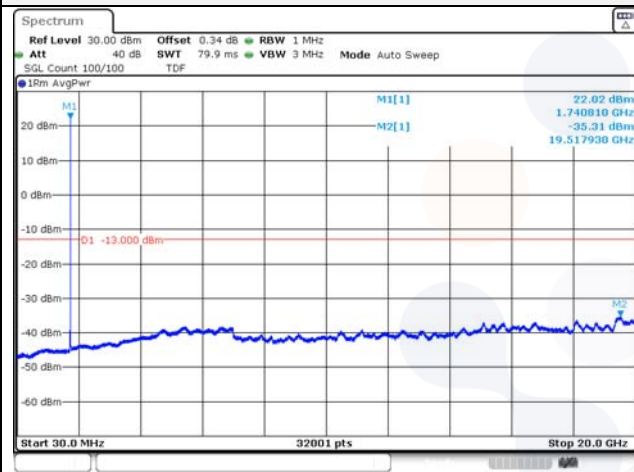

10M BW QPSK Mid ch.