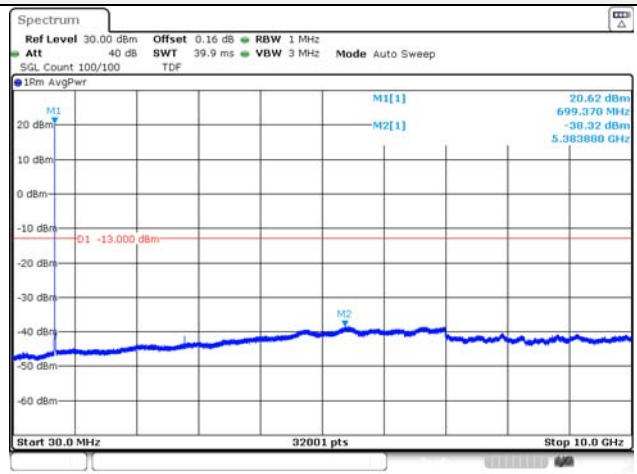

3M BW 16QAM Low ch.