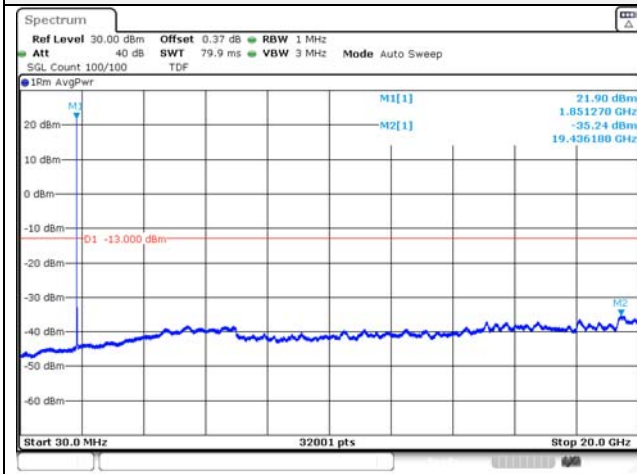

KCTL Inc.

65, Sinwon-ro, Yeongtong-gu,
Suwon-si, Gyeonggi-do, 16677, Korea
TEL: 82-31-285-0894 FAX: 82-505-299-8311
www.kctl.co.kr

Report No.:
KR22-SRF0094-C
Page (125) of (278)

20M BW QPSK Low ch.