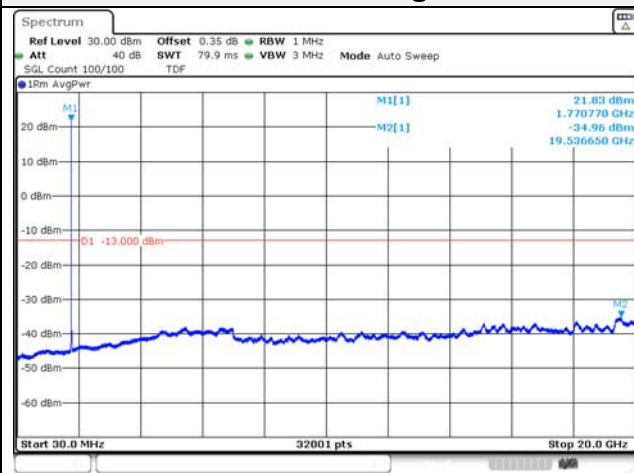

10M BW QPSK High ch.