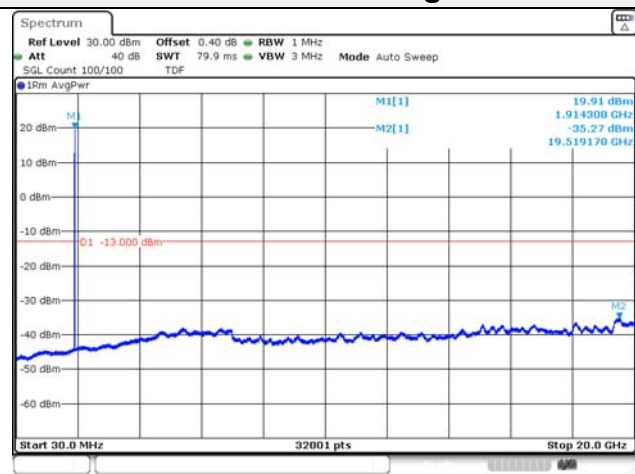

Test mode: LTE Band 25

1.4M BW QPSK Low ch.

1.4M BW 16QAM Low ch.

1.4M BW QPSK Mid ch.

1.4M BW 16QAM Mid ch.

1.4M BW QPSK High ch.

1.4M BW 16QAM High ch.

KCTL Inc.