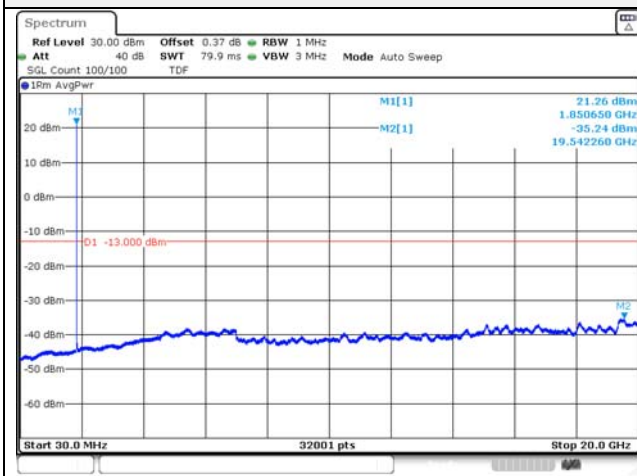

Test mode: LTE Band 25

1.4M BW QPSK Low ch.

1.4M BW 16QAM Low ch.

1.4M BW QPSK Mid ch.

1.4M BW 16QAM Mid ch.

1.4M BW QPSK High ch.

1.4M BW 16QAM High ch.

KCTL Inc.