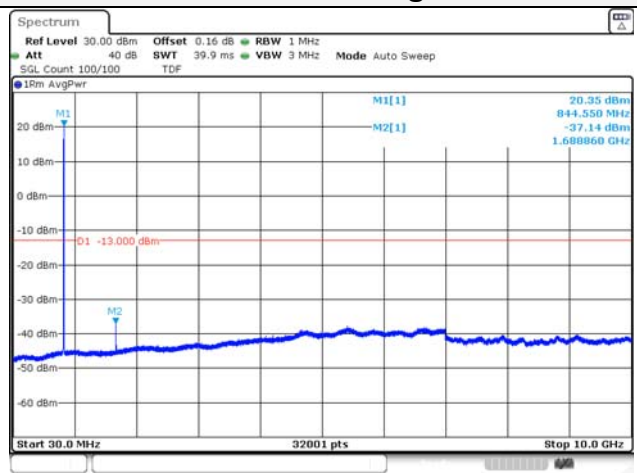

Report No.:
KR22-SRF0094-C
Page (128) of (278)

5M BW QPSK Low ch.

5M BW 16QAM Low ch.

5M BW QPSK Mid ch.

5M BW 16QAM Mid ch.

5M BW QPSK High ch.

5M BW 16QAM High ch.

KCTL Inc.