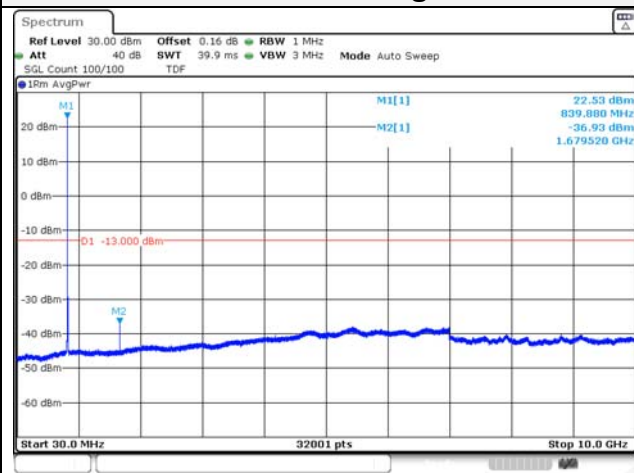

10M BW QPSK High ch.