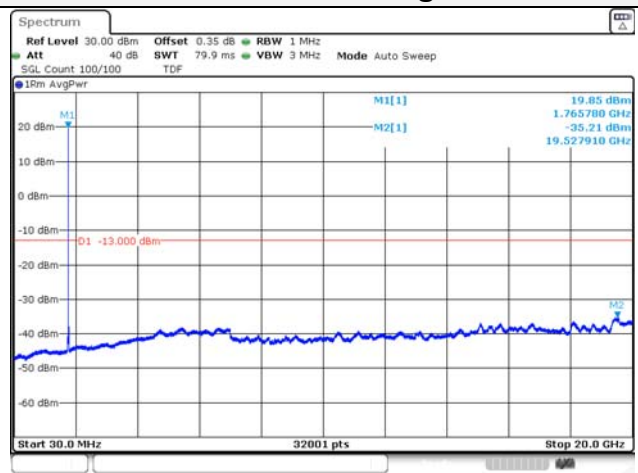

15M BW 16QAM High ch.