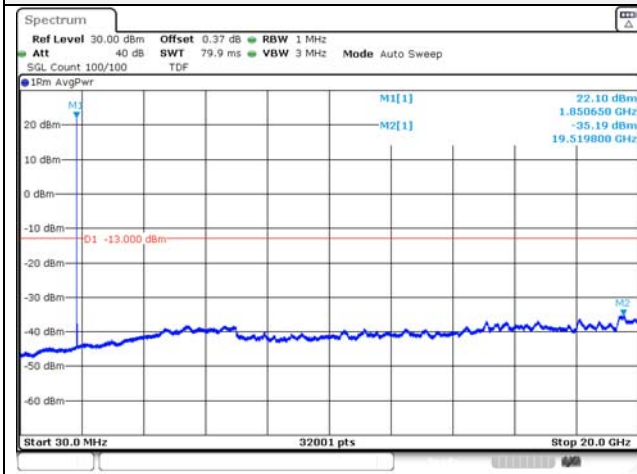

KCTL Inc.

65, Sinwon-ro, Yeongtong-gu,
Suwon-si, Gyeonggi-do, 16677, Korea
TEL: 82-31-285-0894 FAX: 82-505-299-8311
www.kctl.co.kr

Report No.:
KR22-SRF0094-C
Page (139) of (278)

10M BW QPSK Low ch.