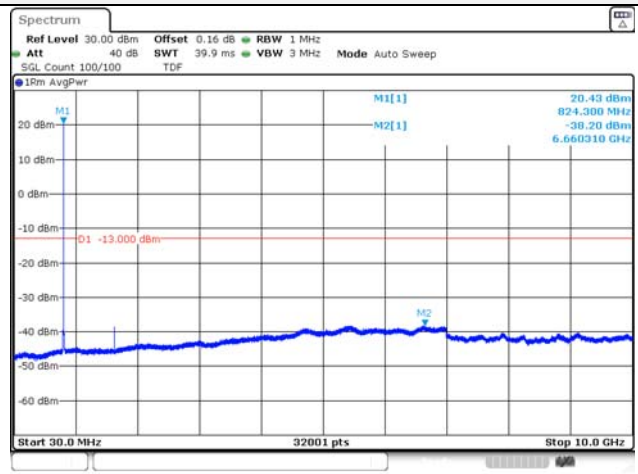

3M BW 16QAM Low ch.