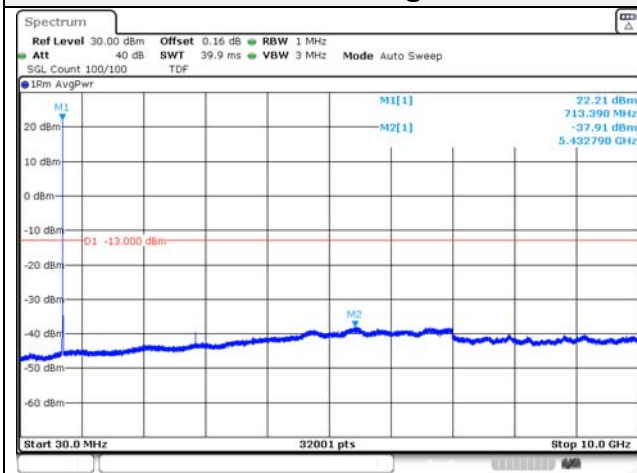

3M BW QPSK High ch.