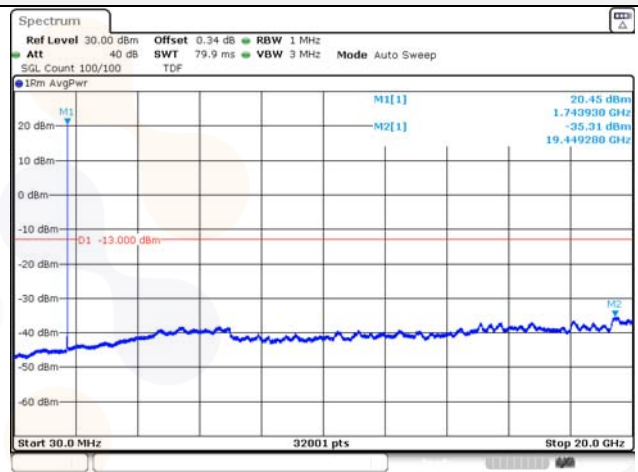

3M BW 16QAM Mid ch.