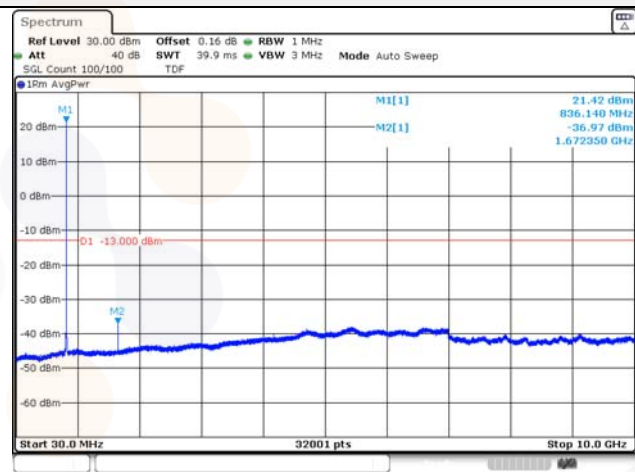

1.4M BW 16QAM Mid ch.