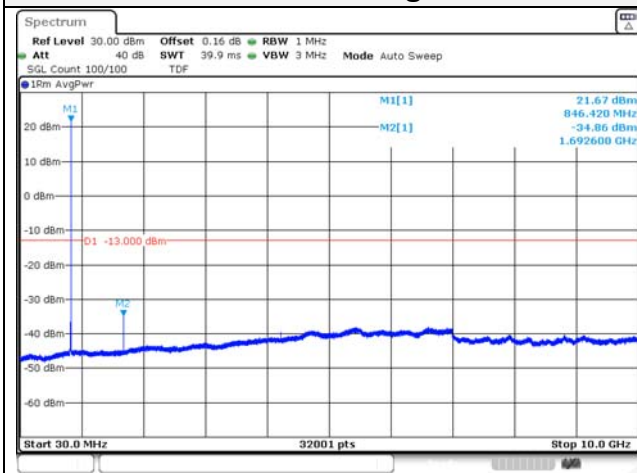

3M BW QPSK High ch.