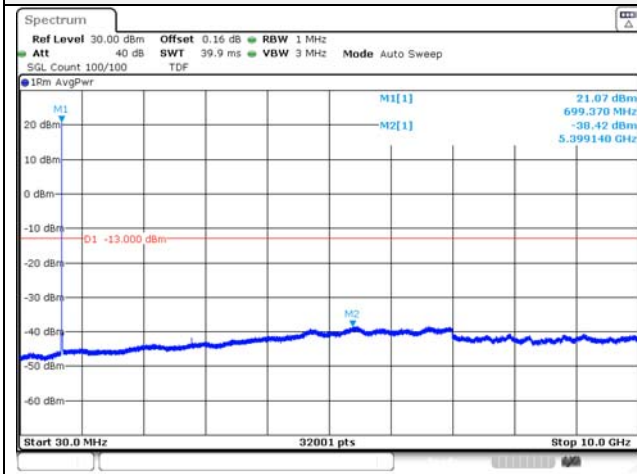

KCTL Inc.

65, Sinwon-ro, Yeongtong-gu,
Suwon-si, Gyeonggi-do, 16677, Korea
TEL: 82-31-285-0894 FAX: 82-505-299-8311
www.kctl.co.kr

Report No.:
KR22-SRF0094-C
Page (131) of (278)

3M BW QPSK Low ch.