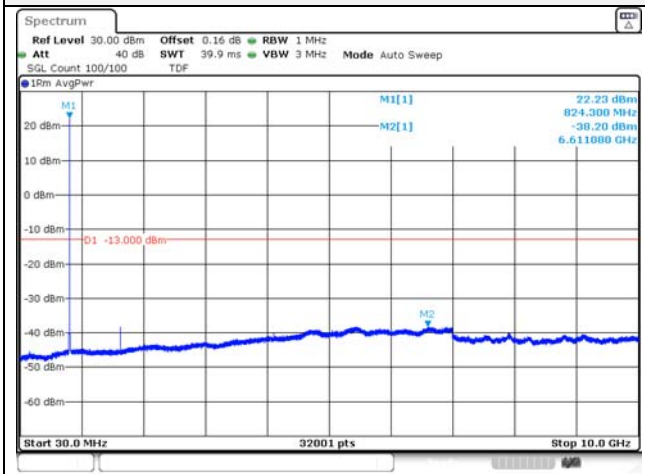

Report No.:
KR22-SRF0094-C
Page (126) of (278)

Test mode: LTE Band 5

1.4M BW QPSK Low ch.

1.4M BW 16QAM Low ch.

1.4M BW QPSK Mid ch.

1.4M BW 16QAM Mid ch.

1.4M BW QPSK High ch.

1.4M BW 16QAM High ch.