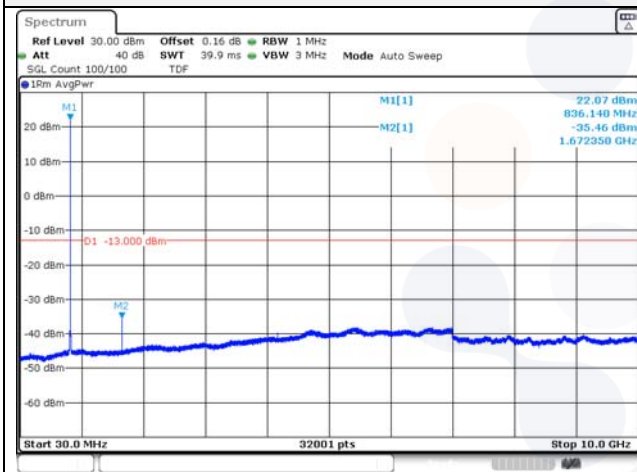

1.4M BW QPSK Mid ch.