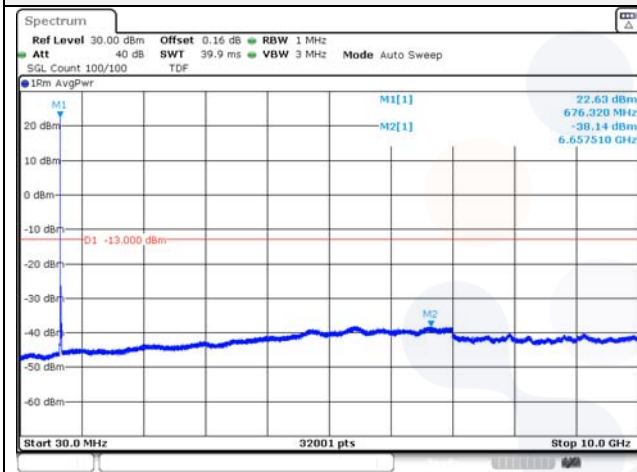

10M BW QPSK Mid ch.