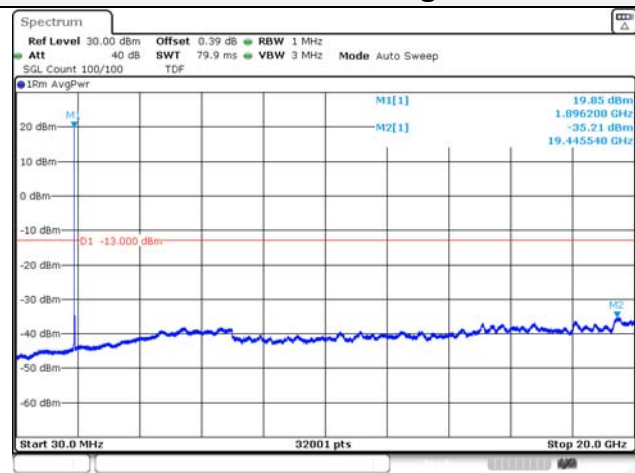

20M BW 16QAM High ch.