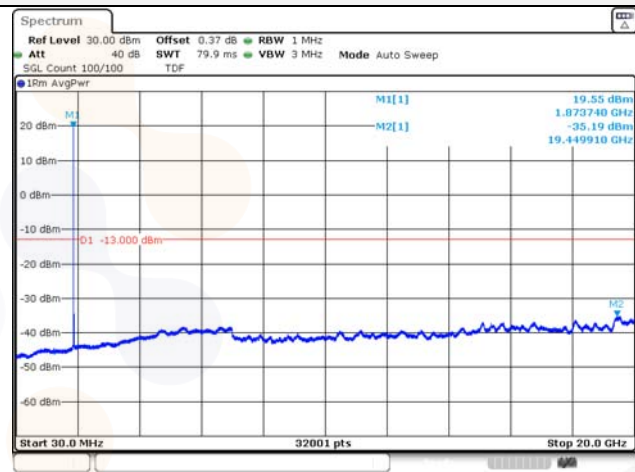

20M BW 16QAM Mid ch.