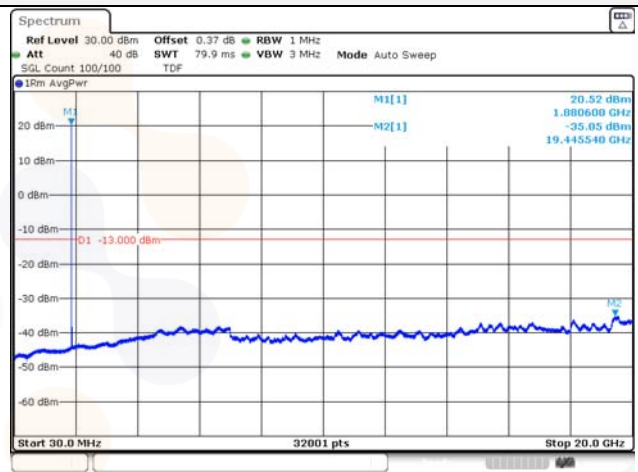

Report No.:
KR22-SRF0094-C
Page (138) of (278)

5M BW QPSK Low ch.

5M BW 16QAM Low ch.

5M BW QPSK Mid ch.

5M BW 16QAM Mid ch.

5M BW QPSK High ch.

5M BW 16QAM High ch.

KCTL Inc.