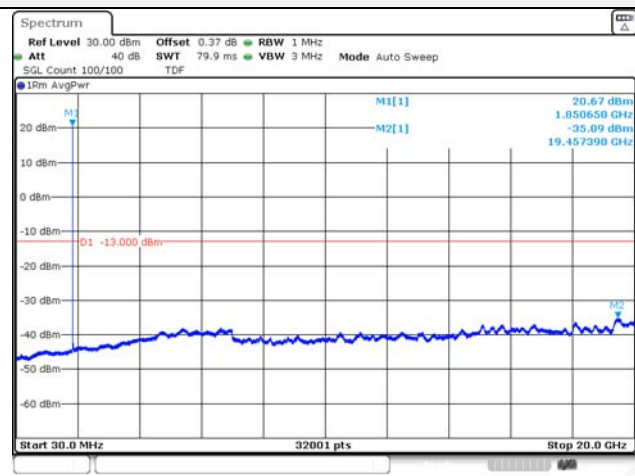

Test mode: LTE Band 25

1.4M BW QPSK Low ch.

1.4M BW 16QAM Low ch.

1.4M BW QPSK Mid ch.

1.4M BW 16QAM Mid ch.

1.4M BW QPSK High ch.

1.4M BW 16QAM High ch.

KCTL Inc.