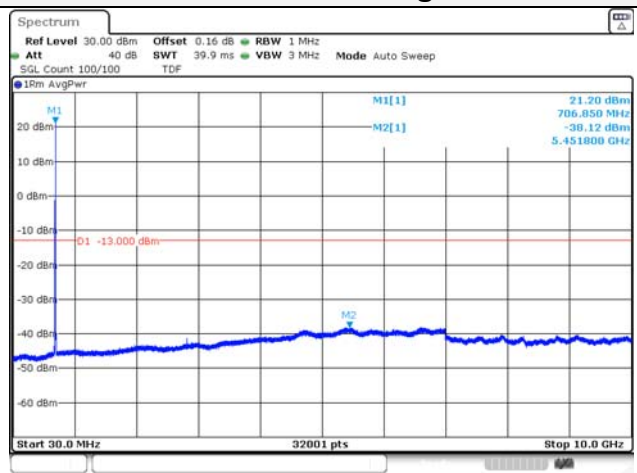

10M BW QPSK Mid ch.

10M BW 16QAM Mid ch.

10M BW QPSK High ch.

10M BW 16QAM High ch.

KCTL Inc.

65, Sinwon-ro, Yeongtong-gu,
Suwon-si, Gyeonggi-do, 16677, Korea
TEL: 82-31-285-0894 FAX: 82-505-299-8311
www.kctl.co.kr