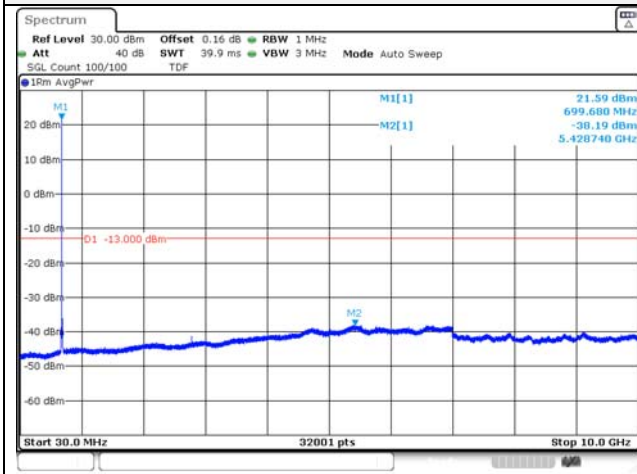

Report No.:
KR22-SRF0094-C
Page (132) of (278)

5M BW QPSK Low ch.

5M BW 16QAM Low ch.

5M BW QPSK Mid ch.

5M BW 16QAM Mid ch.

5M BW QPSK High ch.

5M BW 16QAM High ch.

KCTL Inc.