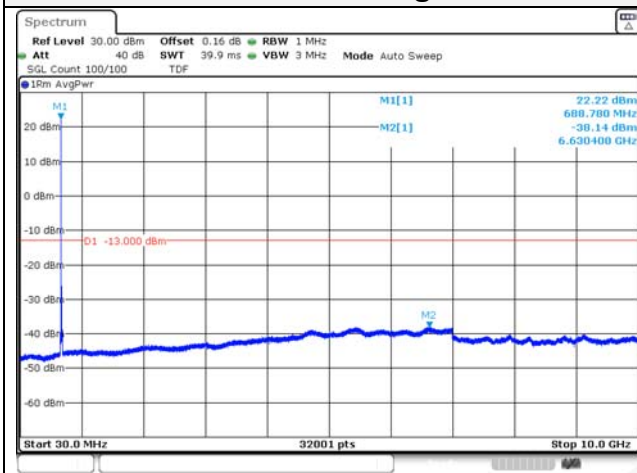

10M BW QPSK Low ch.

10M BW 16QAM Low ch.

10M BW QPSK Mid ch.

10M BW 16QAM Mid ch.

10M BW QPSK High ch.

10M BW 16QAM High ch.

KCTL Inc.

65, Sinwon-ro, Yeongtong-gu,
Suwon-si, Gyeonggi-do, 16677, Korea
TEL: 82-31-285-0894 FAX: 82-505-299-8311
www.kctl.co.kr