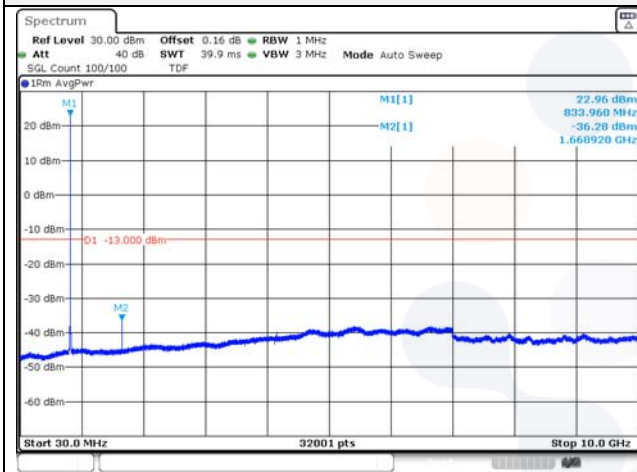

5M BW QPSK Mid ch.