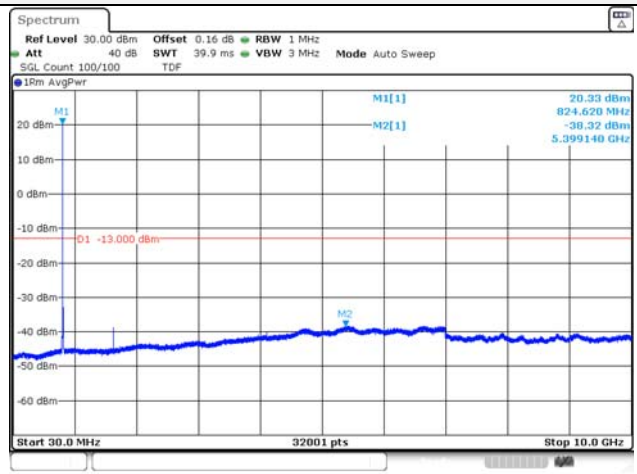

5M BW 16QAM Low ch.