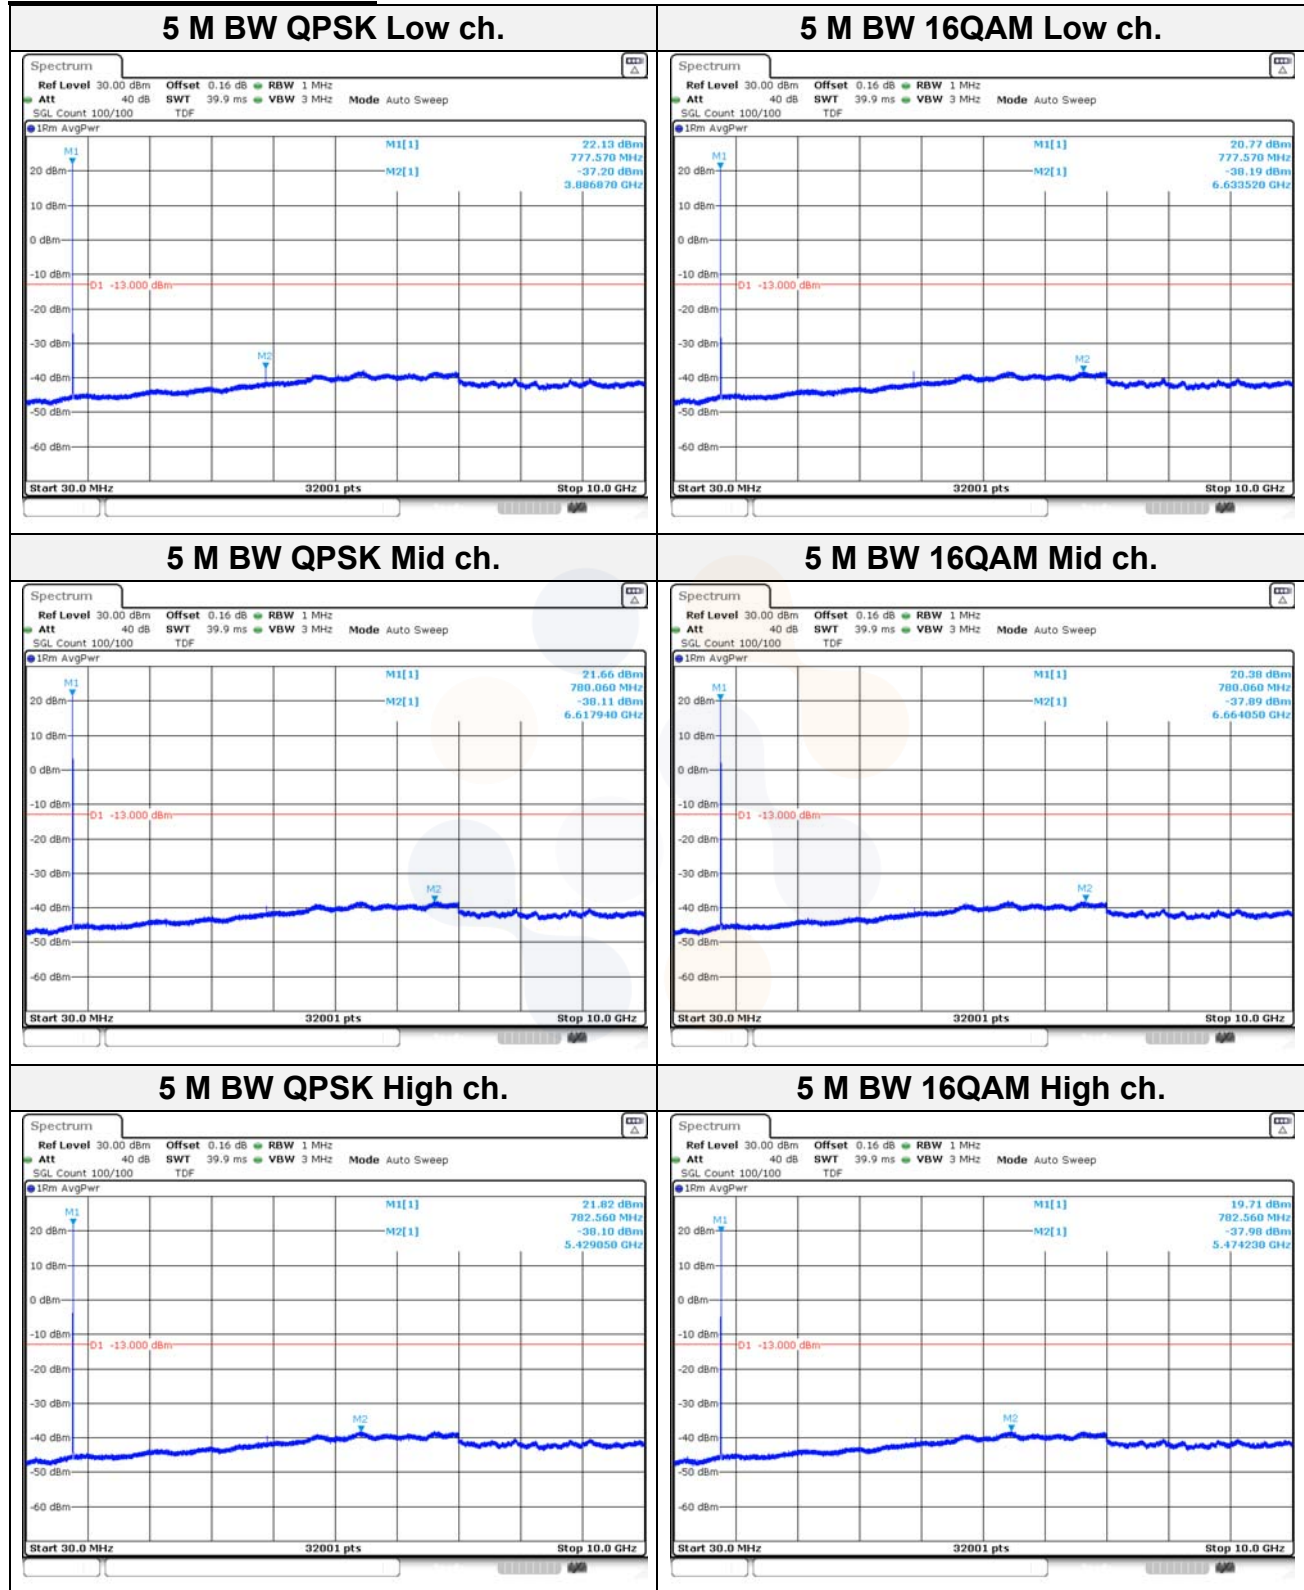

Report No.:
KR22-SRF0094-C
Page (134) of (278)

Test mode: LTE Band 13

KCTL Inc.

65, Sinwon-ro, Yeongtong-gu,
Suwon-si, Gyeonggi-do, 16677, Korea
TEL: 82-31-285-0894 FAX: 82-505-299-8311
www.kctl.co.kr

Report No.:
KR22-SRF0094-C
Page (135) of (278)