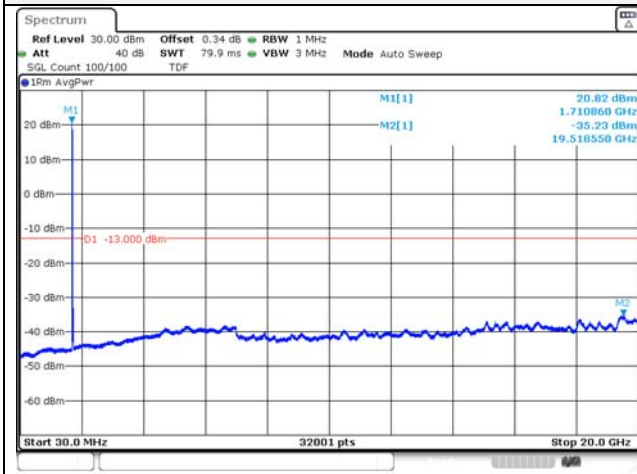

KCTL Inc.

65, Sinwon-ro, Yeongtong-gu,
Suwon-si, Gyeonggi-do, 16677, Korea
TEL: 82-31-285-0894 FAX: 82-505-299-8311
www.kctl.co.kr

Report No.:
KR22-SRF0094-C
Page (151) of (278)

15M BW QPSK Low ch.