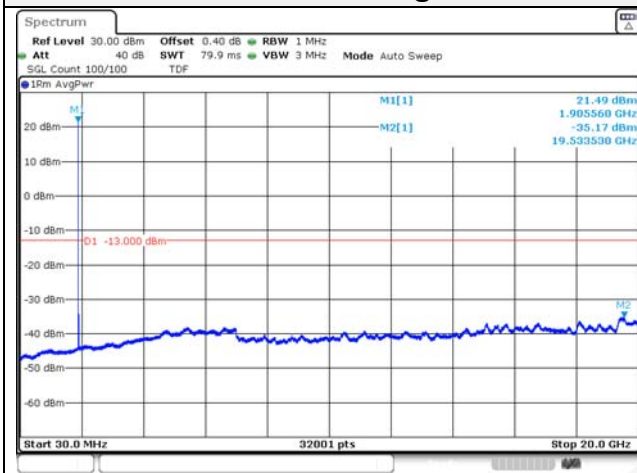

10M BW QPSK High ch.