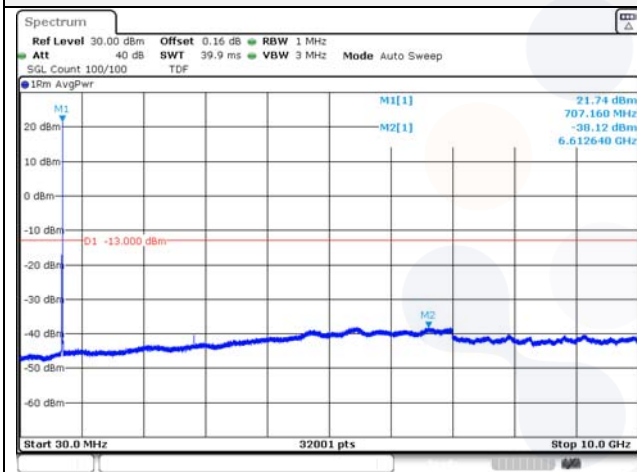

Report No.:
KR22-SRF0094-C
Page (130) of (278)

Test mode: LTE Band 12

1.4M BW QPSK Low ch.

1.4M BW 16QAM Low ch.

1.4M BW QPSK Mid ch.

1.4M BW 16QAM Mid ch.

1.4M BW QPSK High ch.

1.4M BW 16QAM High ch.