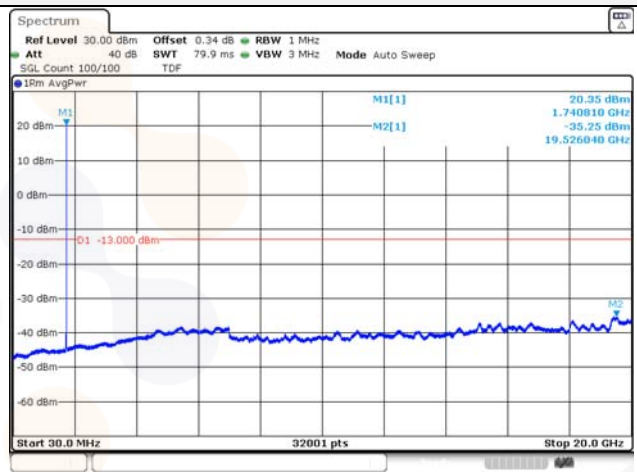

10M BW 16QAM Mid ch.