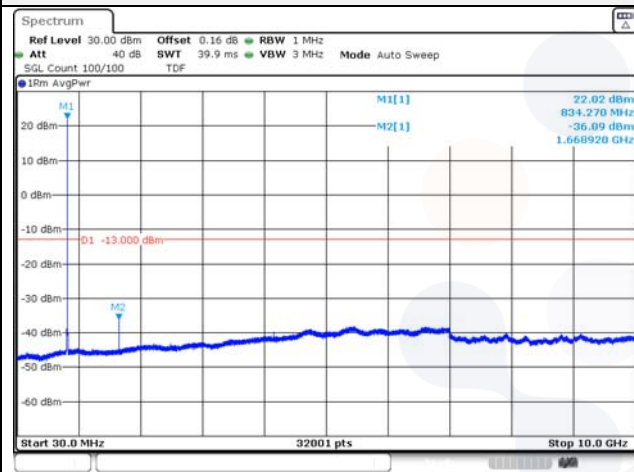

Report No.:
KR22-SRF0094-C
Page (128) of (278)

5M BW QPSK Low ch.

5M BW 16QAM Low ch.

5M BW QPSK Mid ch.

5M BW 16QAM Mid ch.

5M BW QPSK High ch.

5M BW 16QAM High ch.

KCTL Inc.