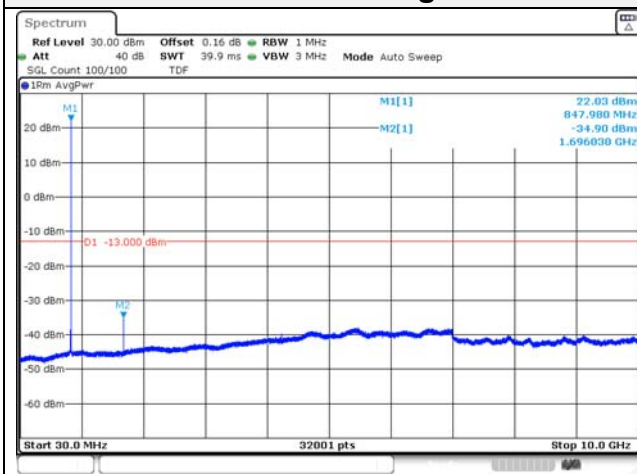

1.4M BW QPSK High ch.