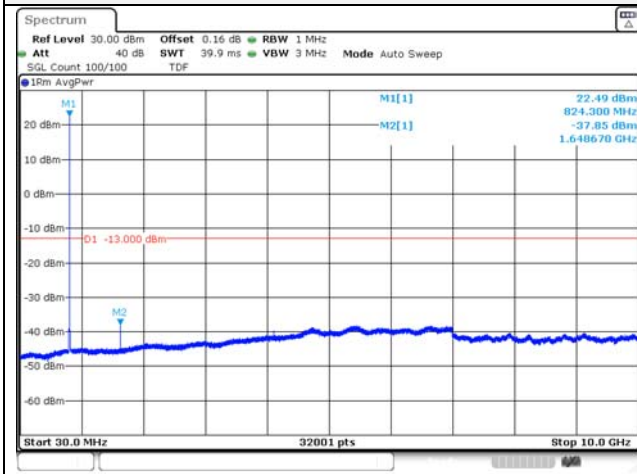

KCTL Inc.

65, Sinwon-ro, Yeongtong-gu,
Suwon-si, Gyeonggi-do, 16677, Korea
TEL: 82-31-285-0894 FAX: 82-505-299-8311
www.kctl.co.kr

Report No.:
KR22-SRF0094-C
Page (127) of (278)

3M BW QPSK Low ch.