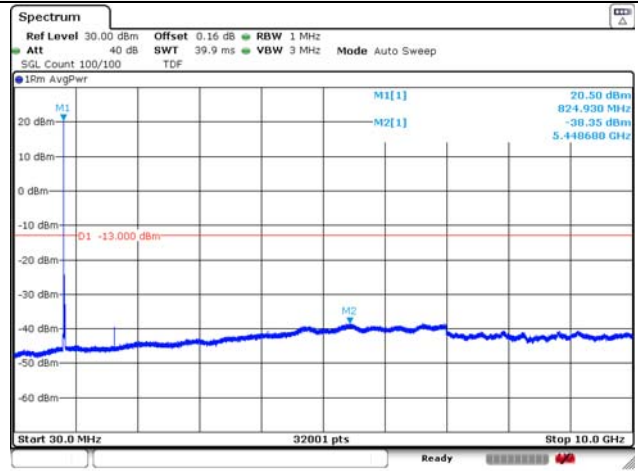

65, Sinwon-ro, Yeongtong-gu,
Suwon-si, Gyeonggi-do, 16677, Korea
TEL: 82-31-285-0894 FAX: 82-505-299-8311
www.kctl.co.kr

Report No.:
KR22-SRF0094-C
Page (146) of (278)

15M BW QPSK Low ch.

15M BW 16QAM Low ch.