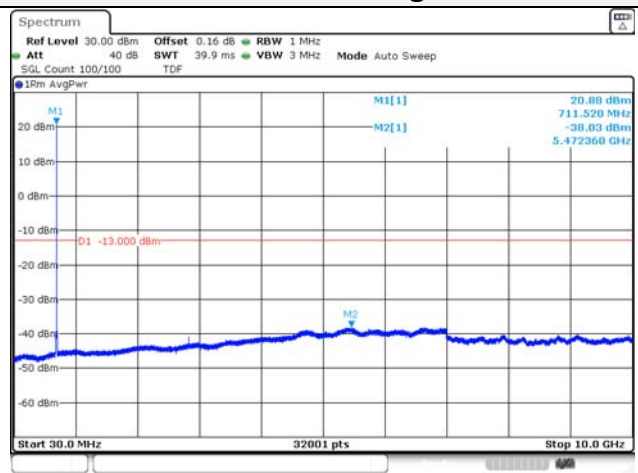

Report No.:
KR22-SRF0094-C
Page (132) of (278)

5M BW QPSK Low ch.

5M BW 16QAM Low ch.

5M BW QPSK Mid ch.

5M BW 16QAM Mid ch.

5M BW QPSK High ch.

5M BW 16QAM High ch.

KCTL Inc.