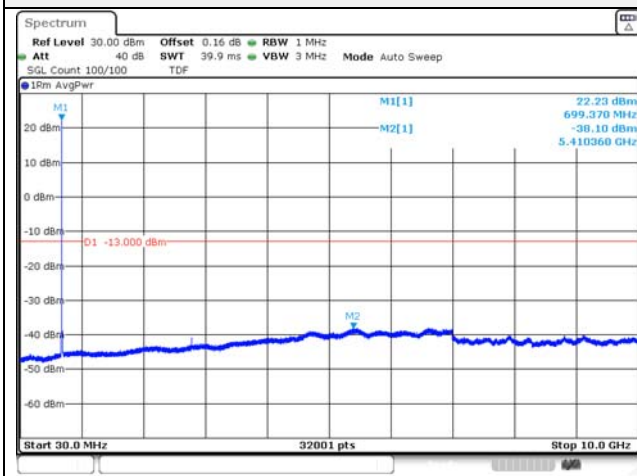

Report No.:
KR22-SRF0094-C
Page (130) of (278)

Test mode: LTE Band 12

1.4M BW QPSK Low ch.

1.4M BW 16QAM Low ch.

1.4M BW QPSK Mid ch.

1.4M BW 16QAM Mid ch.

1.4M BW QPSK High ch.

1.4M BW 16QAM High ch.