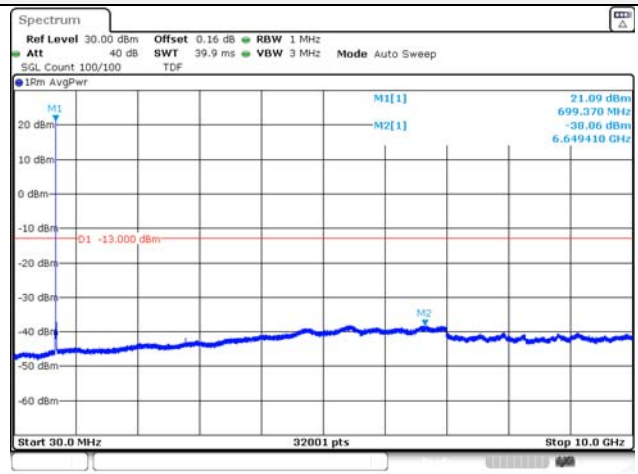

Report No.:
KR22-SRF0094-C
Page (132) of (278)

5M BW QPSK Low ch.

5M BW 16QAM Low ch.

5M BW QPSK Mid ch.

5M BW 16QAM Mid ch.

5M BW QPSK High ch.

5M BW 16QAM High ch.

KCTL Inc.