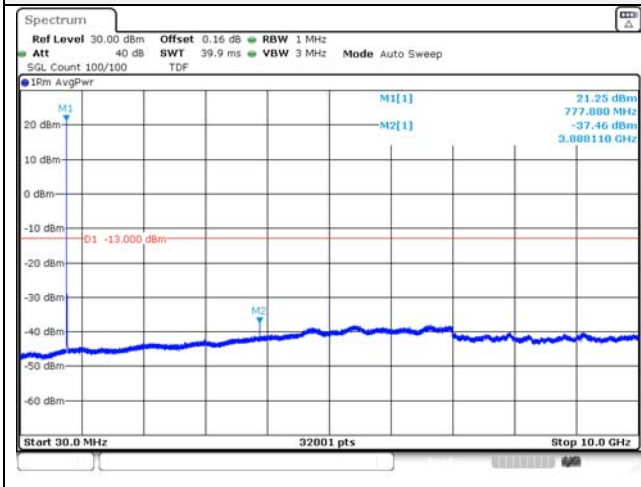

KCTL Inc.

65, Sinwon-ro, Yeongtong-gu,
Suwon-si, Gyeonggi-do, 16677, Korea
TEL: 82-31-285-0894 FAX: 82-505-299-8311
www.kctl.co.kr

Report No.:
KR22-SRF0094-C
Page (135) of (278)

10M BW QPSK Low ch.