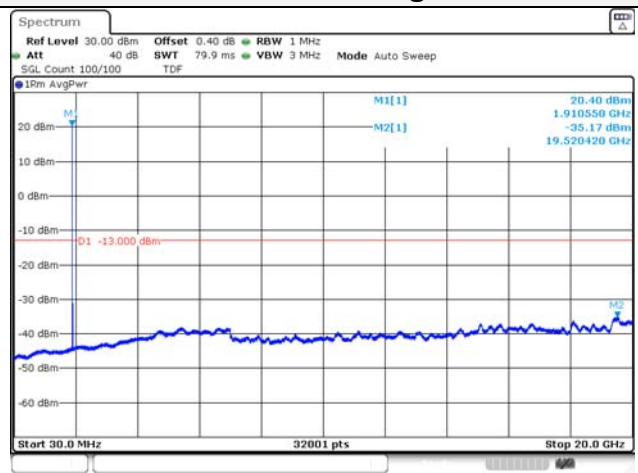

Report No.:
KR22-SRF0094-C
Page (138) of (278)

5M BW QPSK Low ch.

5M BW 16QAM Low ch.

5M BW QPSK Mid ch.

5M BW 16QAM Mid ch.

5M BW QPSK High ch.

5M BW 16QAM High ch.

KCTL Inc.