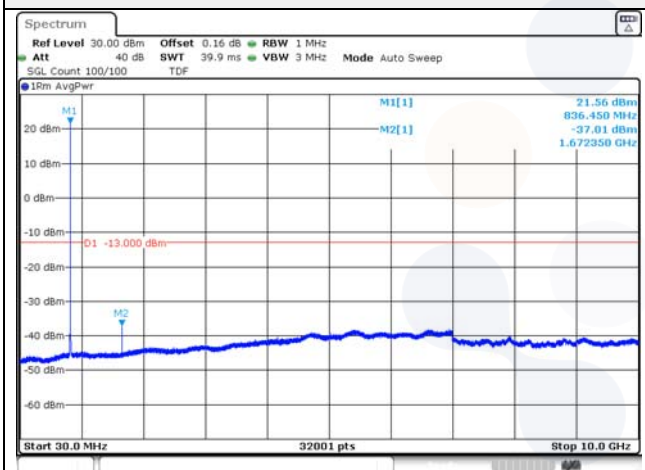

Report No.:
KR22-SRF0094-C
Page (126) of (278)

Test mode: LTE Band 5

1.4M BW QPSK Low ch.

1.4M BW 16QAM Low ch.

1.4M BW QPSK Mid ch.

1.4M BW 16QAM Mid ch.

1.4M BW QPSK High ch.

1.4M BW 16QAM High ch.