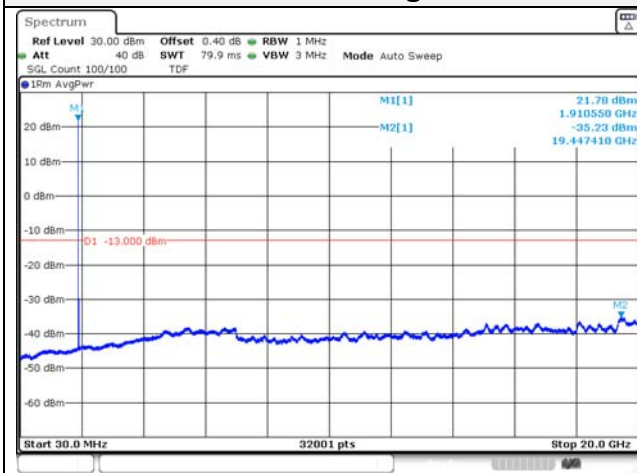

Report No.:
KR22-SRF0094-C
Page (138) of (278)

5M BW QPSK Low ch.

5M BW 16QAM Low ch.

5M BW QPSK Mid ch.

5M BW 16QAM Mid ch.

5M BW QPSK High ch.

5M BW 16QAM High ch.

KCTL Inc.