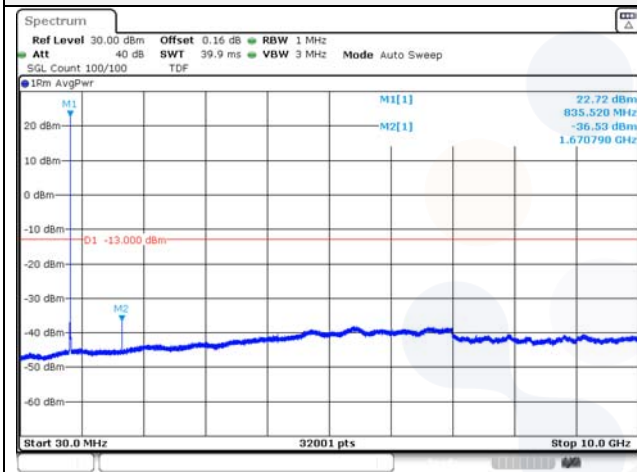

3M BW QPSK Mid ch.