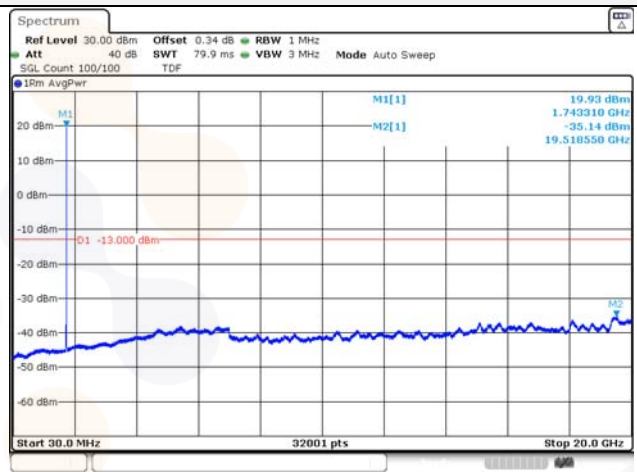

5M BW 16QAM Mid ch.