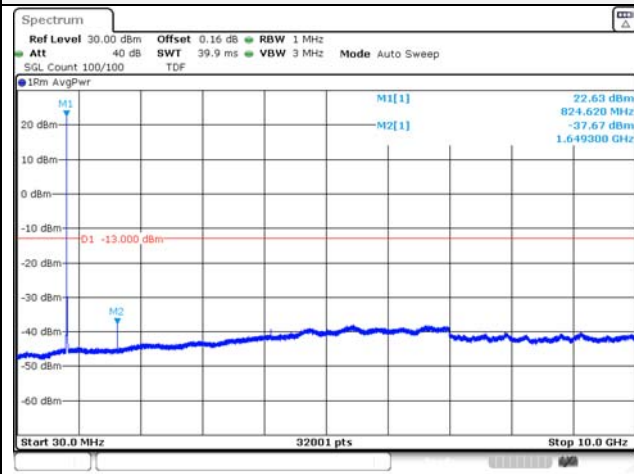

KCTL Inc.

65, Sinwon-ro, Yeongtong-gu,
Suwon-si, Gyeonggi-do, 16677, Korea
TEL: 82-31-285-0894 FAX: 82-505-299-8311
www.kctl.co.kr

Report No.:
KR22-SRF0094-C
Page (145) of (278)

10M BW QPSK Low ch.