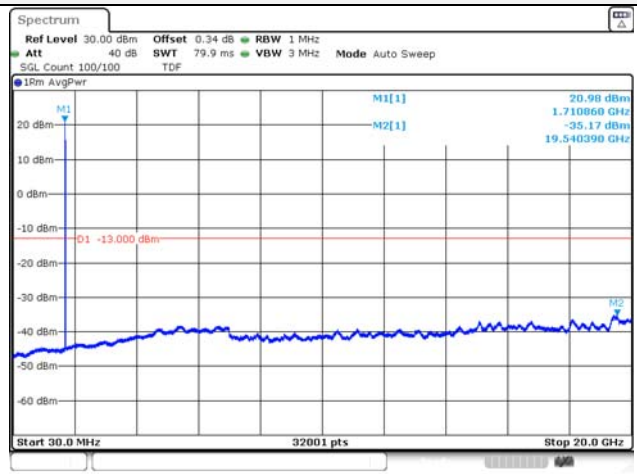

65, Sinwon-ro, Yeongtong-gu,
Suwon-si, Gyeonggi-do, 16677, Korea
TEL: 82-31-285-0894 FAX: 82-505-299-8311
www.kctl.co.kr

Report No.:
KR22-SRF0094-C
Page (150) of (278)

10M BW QPSK Low ch.

10M BW 16QAM Low ch.