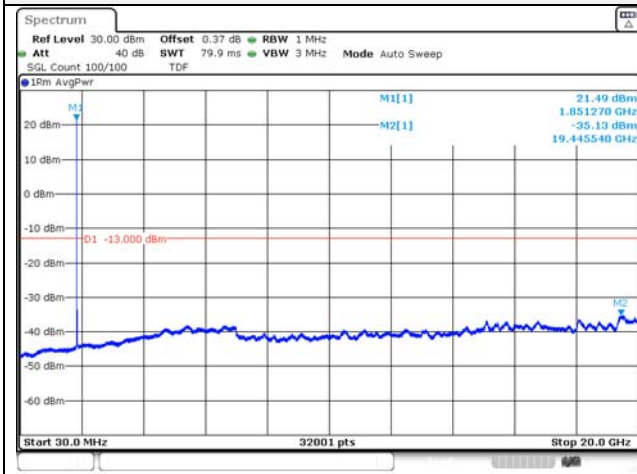

KCTL Inc.

65, Sinwon-ro, Yeongtong-gu,
Suwon-si, Gyeonggi-do, 16677, Korea
TEL: 82-31-285-0894 FAX: 82-505-299-8311
www.kctl.co.kr

Report No.:
KR22-SRF0094-C
Page (141) of (278)

20M BW QPSK Low ch.