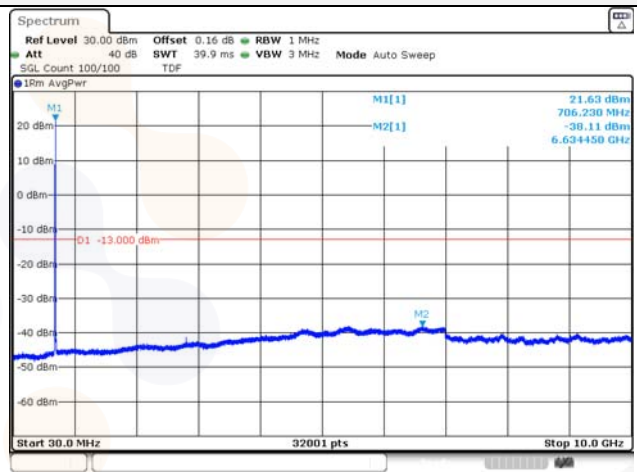

3M BW 16QAM Mid ch.