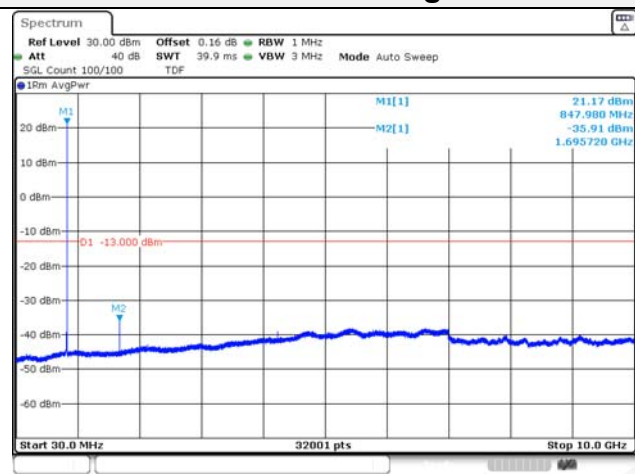

1.4M BW 16QAM Low ch.

1.4M BW QPSK Mid ch.

1.4M BW 16QAM Mid ch.

1.4M BW QPSK High ch.

1.4M BW 16QAM High ch.

KCTL Inc.

65, Sinwon-ro, Yeongtong-gu,
Suwon-si, Gyeonggi-do, 16677, Korea
TEL: 82-31-285-0894 FAX: 82-505-299-8311
www.kctl.co.kr