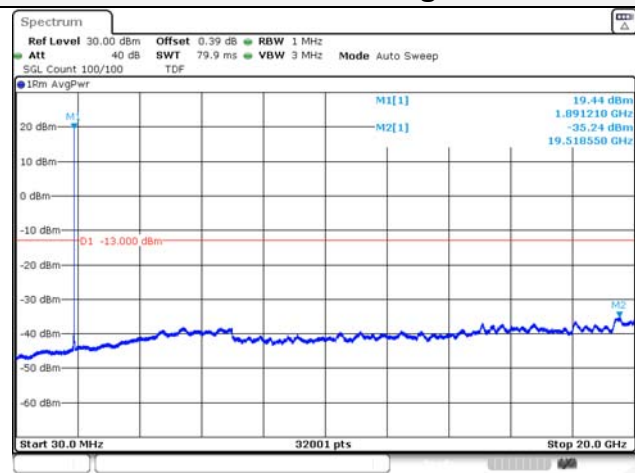

20M BW 16QAM High ch.