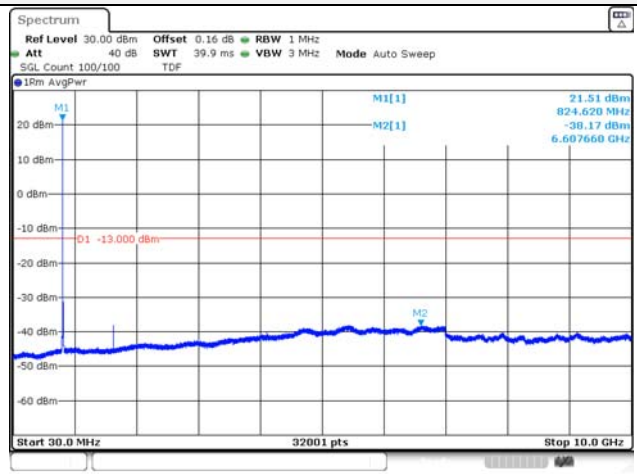

10M BW 16QAM Low ch.