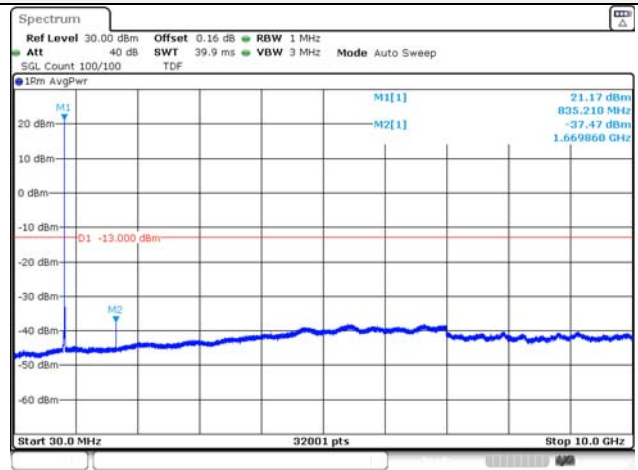

15M BW 16QAM High ch.