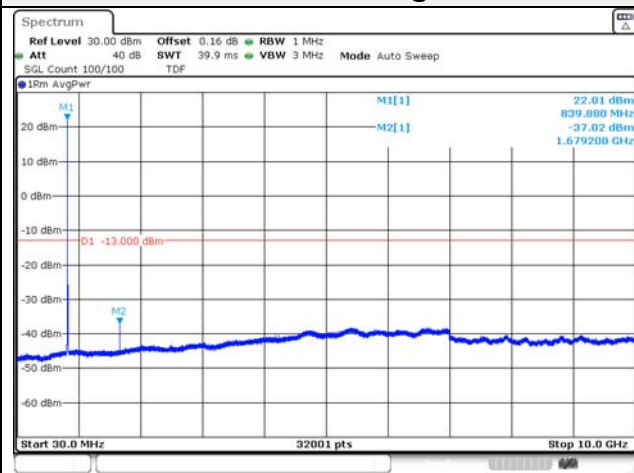

10M BW QPSK High ch.