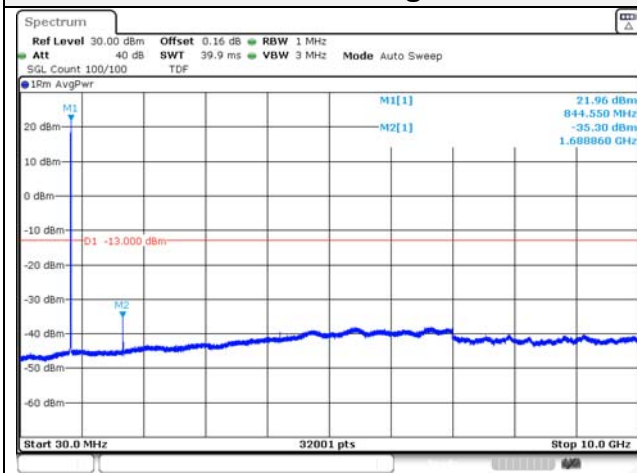

5M BW QPSK High ch.