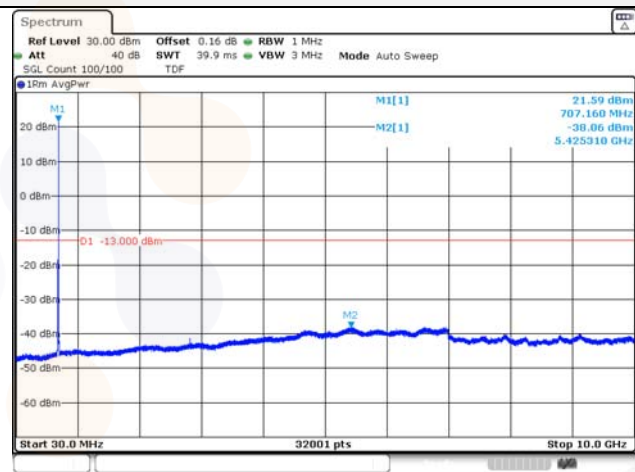

Report No.:
KR22-SRF0094-C
Page (130) of (278)

Test mode: LTE Band 12

1.4M BW QPSK Low ch.

1.4M BW 16QAM Low ch.

1.4M BW QPSK Mid ch.

1.4M BW 16QAM Mid ch.

1.4M BW QPSK High ch.

1.4M BW 16QAM High ch.