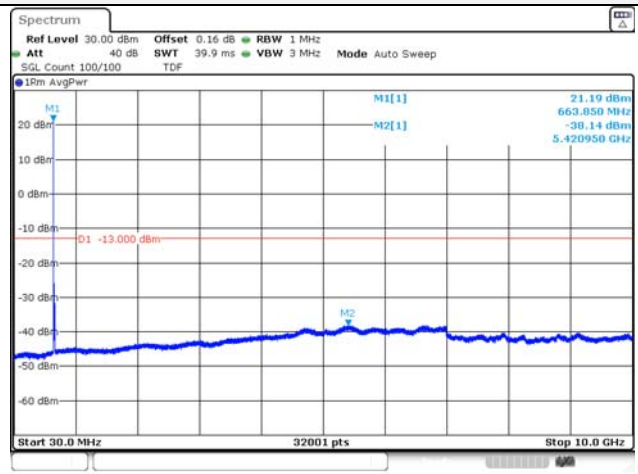

10M BW 16QAM Low ch.