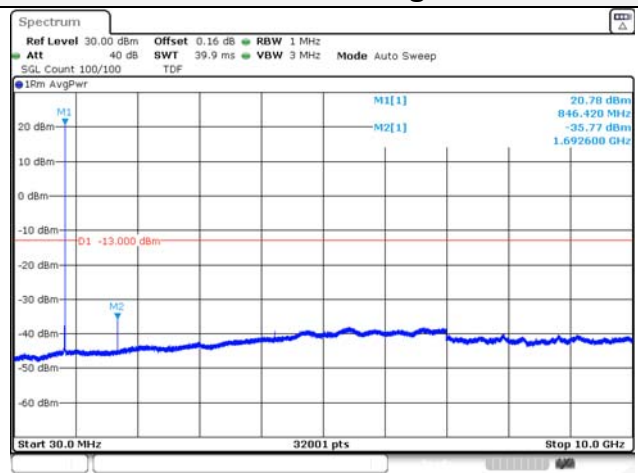

3M BW 16QAM High ch.