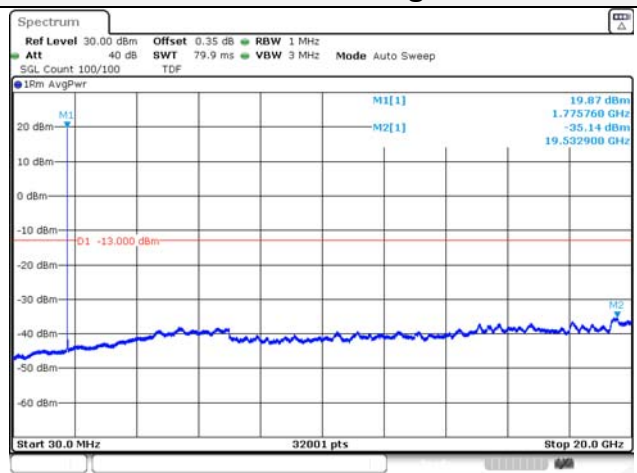

5M BW 16QAM High ch.