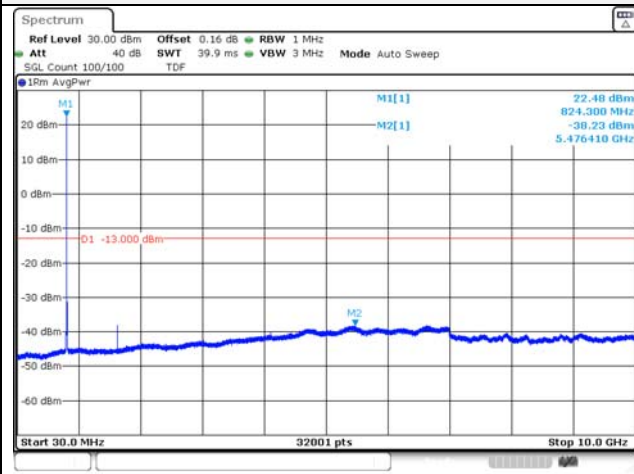

KCTL Inc.

65, Sinwon-ro, Yeongtong-gu,
Suwon-si, Gyeonggi-do, 16677, Korea
TEL: 82-31-285-0894 FAX: 82-505-299-8311
www.kctl.co.kr

Report No.:
KR22-SRF0094-C
Page (128) of (278)

5M BW QPSK Low ch.