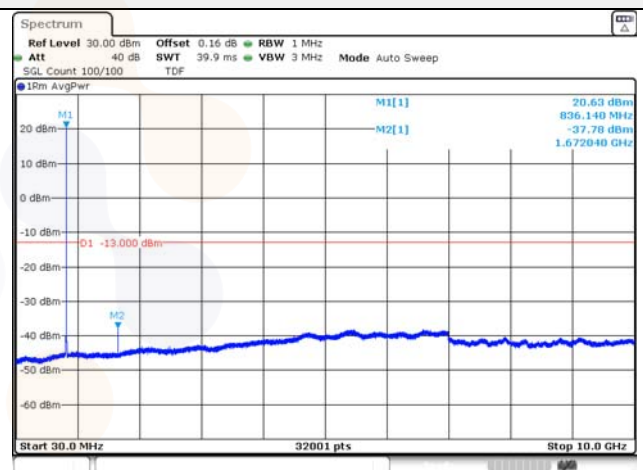

Report No.:
KR22-SRF0094-C
Page (126) of (278)

Test mode: LTE Band 5

1.4M BW QPSK Low ch.

1.4M BW 16QAM Low ch.

1.4M BW QPSK Mid ch.

1.4M BW 16QAM Mid ch.

1.4M BW QPSK High ch.

1.4M BW 16QAM High ch.