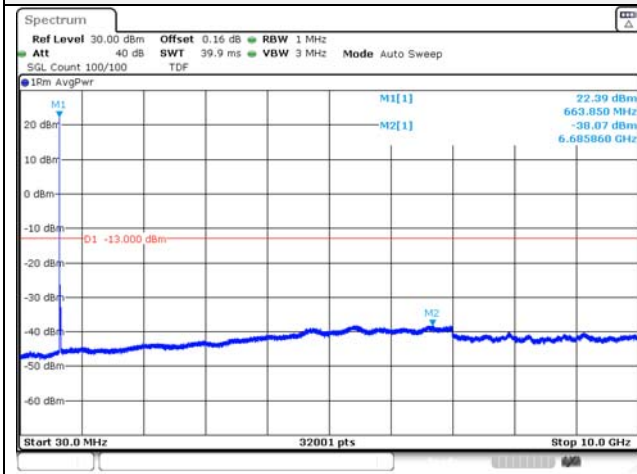

KCTL Inc.

65, Sinwon-ro, Yeongtong-gu,
Suwon-si, Gyeonggi-do, 16677, Korea
TEL: 82-31-285-0894 FAX: 82-505-299-8311
www.kctl.co.kr

Report No.:
KR22-SRF0094-C
Page (154) of (278)

10M BW QPSK Low ch.