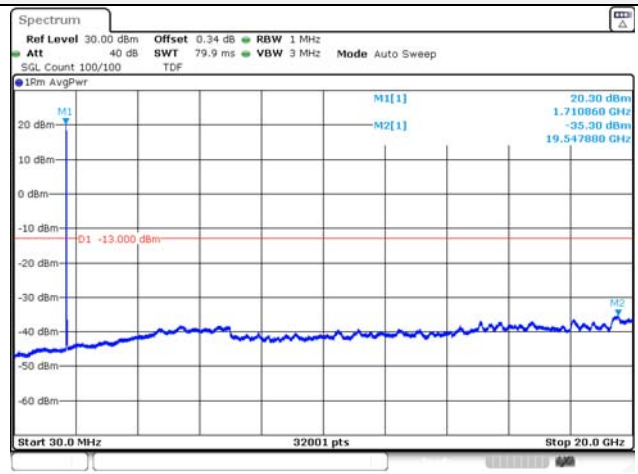

15M BW 16QAM Low ch.