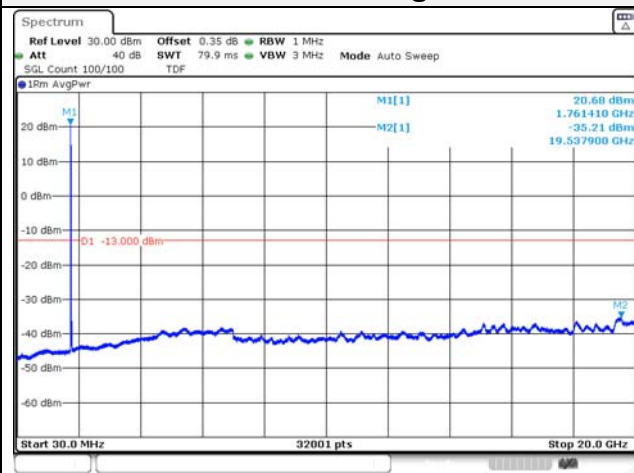

20M BW QPSK High ch.