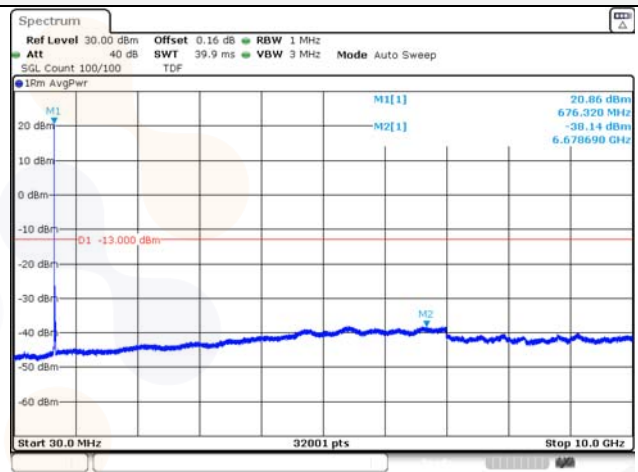

10M BW QPSK Low ch.

10M BW 16QAM Low ch.

10M BW QPSK Mid ch.

10M BW 16QAM Mid ch.

10M BW QPSK High ch.

10M BW 16QAM High ch.

KCTL Inc.

65, Sinwon-ro, Yeongtong-gu,
Suwon-si, Gyeonggi-do, 16677, Korea
TEL: 82-31-285-0894 FAX: 82-505-299-8311
www.kctl.co.kr