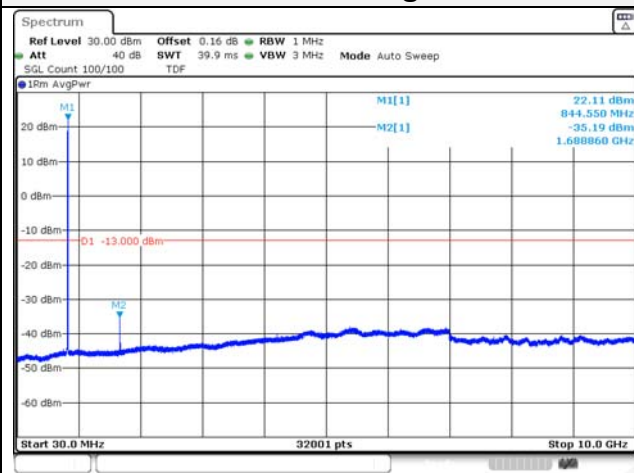

Report No.:
KR22-SRF0094-C
Page (128) of (278)

5M BW QPSK Low ch.

5M BW 16QAM Low ch.

5M BW QPSK Mid ch.

5M BW 16QAM Mid ch.

5M BW QPSK High ch.

5M BW 16QAM High ch.

KCTL Inc.