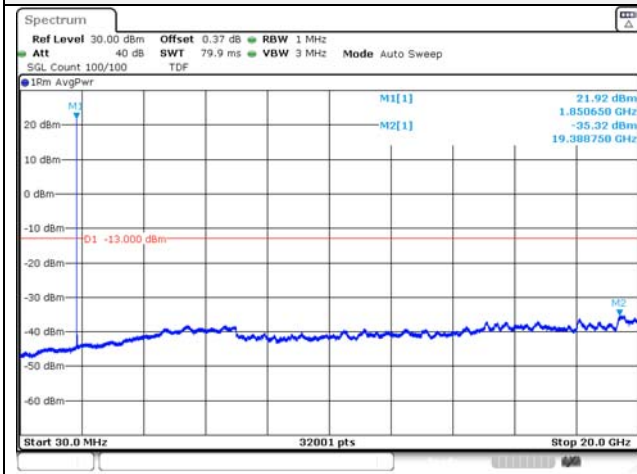

KCTL Inc.

65, Sinwon-ro, Yeongtong-gu,
Suwon-si, Gyeonggi-do, 16677, Korea
TEL: 82-31-285-0894 FAX: 82-505-299-8311
www.kctl.co.kr

Report No.:
KR22-SRF0094-C
Page (138) of (278)

5M BW QPSK Low ch.