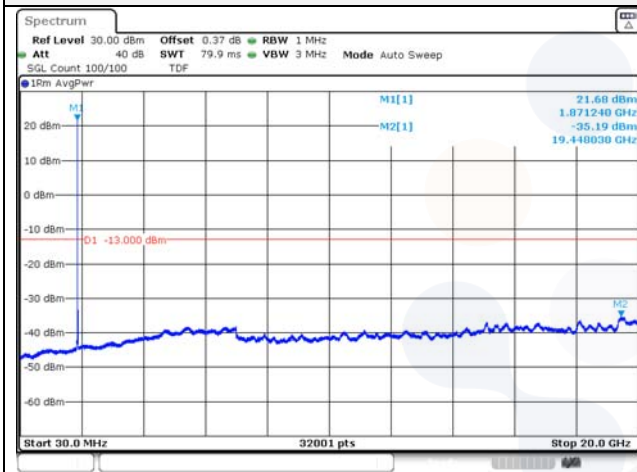

20M BW QPSK Mid ch.