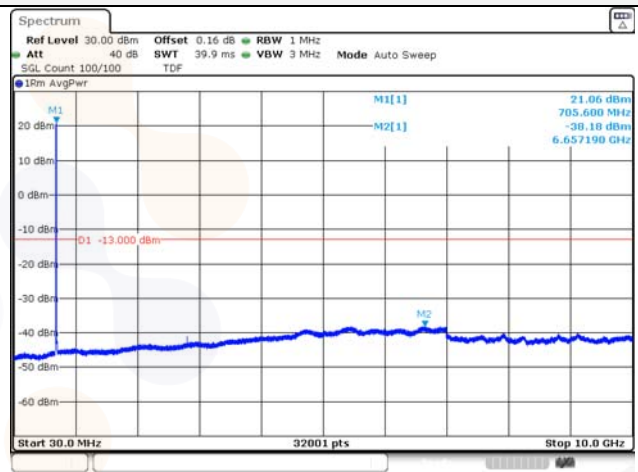

Report No.:
KR22-SRF0094-C
Page (132) of (278)

5M BW QPSK Low ch.

5M BW 16QAM Low ch.

5M BW QPSK Mid ch.

5M BW 16QAM Mid ch.

5M BW QPSK High ch.

5M BW 16QAM High ch.

KCTL Inc.