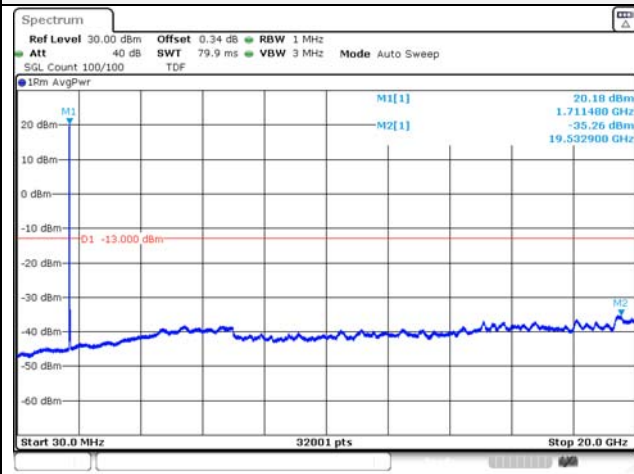

KCTL Inc.

65, Sinwon-ro, Yeongtong-gu,
Suwon-si, Gyeonggi-do, 16677, Korea
TEL: 82-31-285-0894 FAX: 82-505-299-8311
www.kctl.co.kr

Report No.:
KR22-SRF0094-C
Page (152) of (278)

20M BW QPSK Low ch.