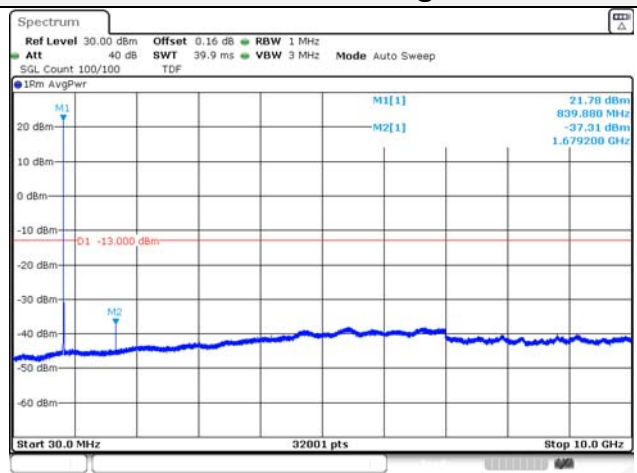

10M BW 16QAM High ch.