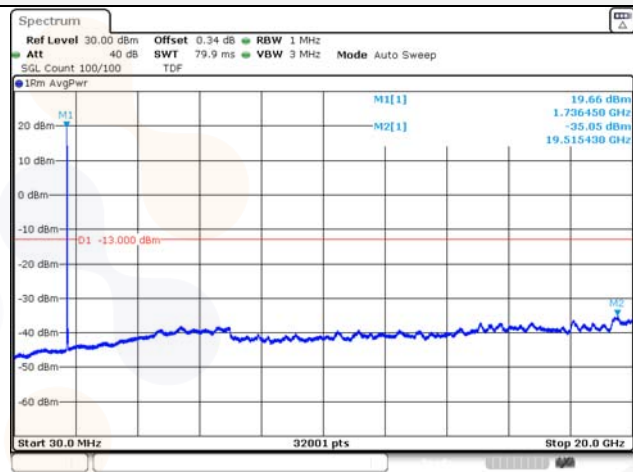

20M BW 16QAM Mid ch.