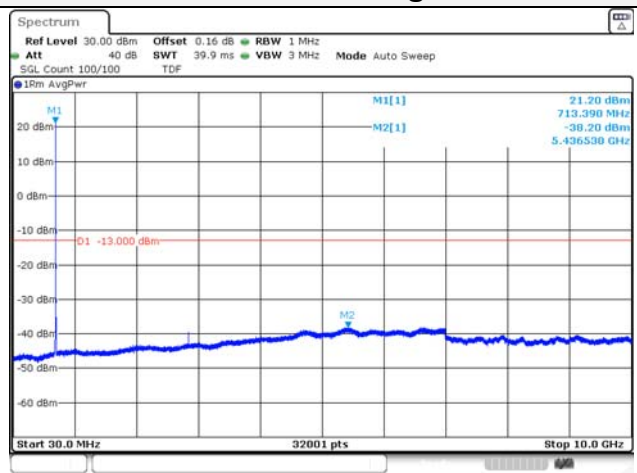

3M BW 16QAM High ch.