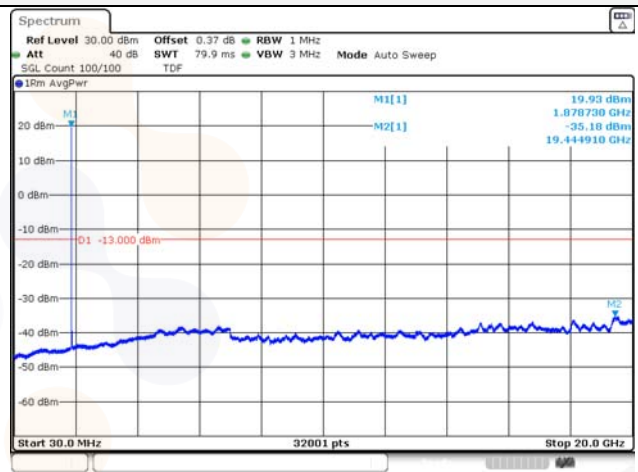

10M BW 16QAM Mid ch.