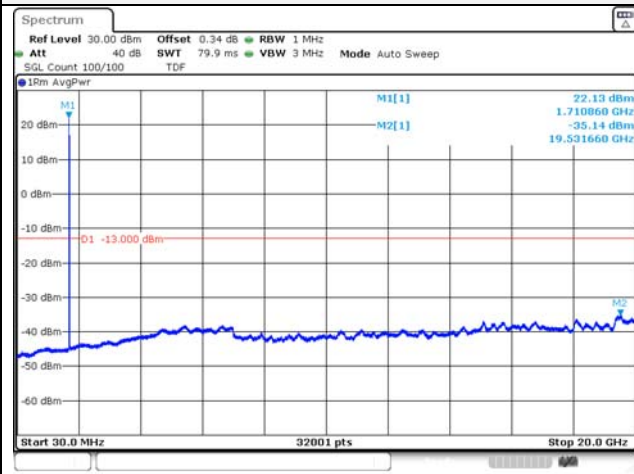

KCTL Inc.

65, Sinwon-ro, Yeongtong-gu,
Suwon-si, Gyeonggi-do, 16677, Korea
TEL: 82-31-285-0894 FAX: 82-505-299-8311
www.kctl.co.kr

Report No.:
KR22-SRF0094-C
Page (150) of (278)

10M BW QPSK Low ch.