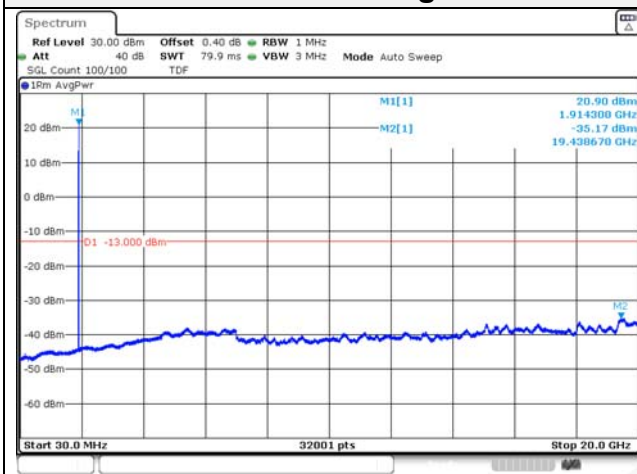

Test mode: LTE Band 25

1.4M BW QPSK Low ch.

1.4M BW 16QAM Low ch.

1.4M BW QPSK Mid ch.

1.4M BW 16QAM Mid ch.

1.4M BW QPSK High ch.

1.4M BW 16QAM High ch.

KCTL Inc.