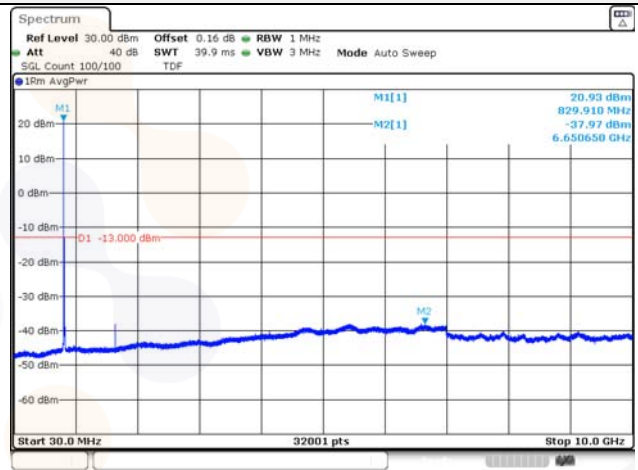

15M BW 16QAM Mid ch.