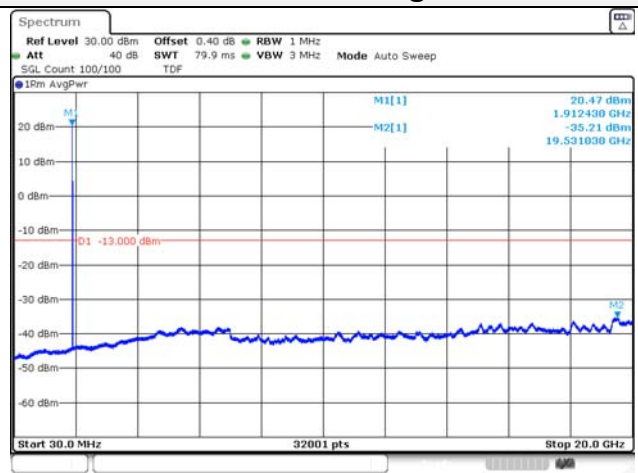

3M BW 16QAM High ch.