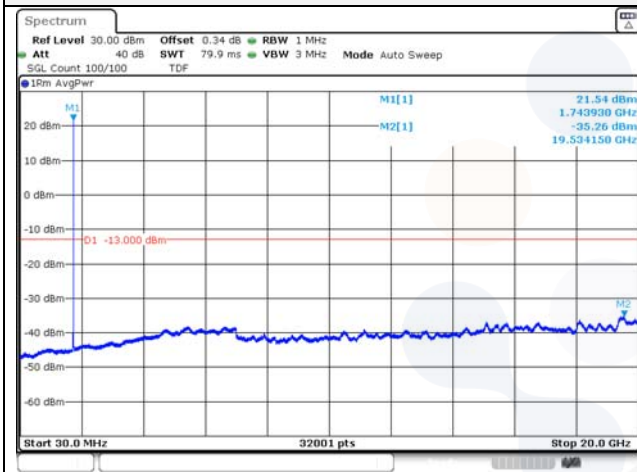

3M BW QPSK Mid ch.