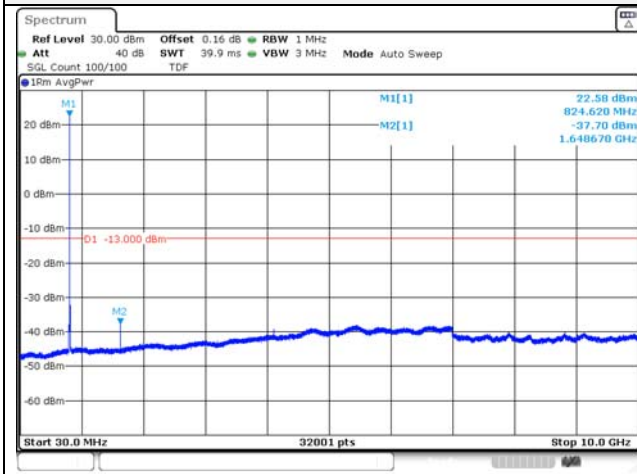

KCTL Inc.

65, Sinwon-ro, Yeongtong-gu,
Suwon-si, Gyeonggi-do, 16677, Korea
TEL: 82-31-285-0894 FAX: 82-505-299-8311
www.kctl.co.kr

Report No.:
KR22-SRF0094-C
Page (144) of (278)

5M BW QPSK Low ch.