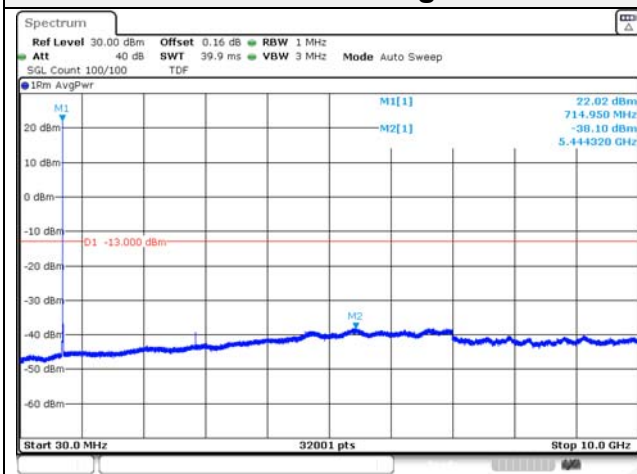

Report No.:
KR22-SRF0094-C
Page (130) of (278)

Test mode: LTE Band 12

1.4M BW QPSK Low ch.

1.4M BW 16QAM Low ch.

1.4M BW QPSK Mid ch.

1.4M BW 16QAM Mid ch.

1.4M BW QPSK High ch.

1.4M BW 16QAM High ch.