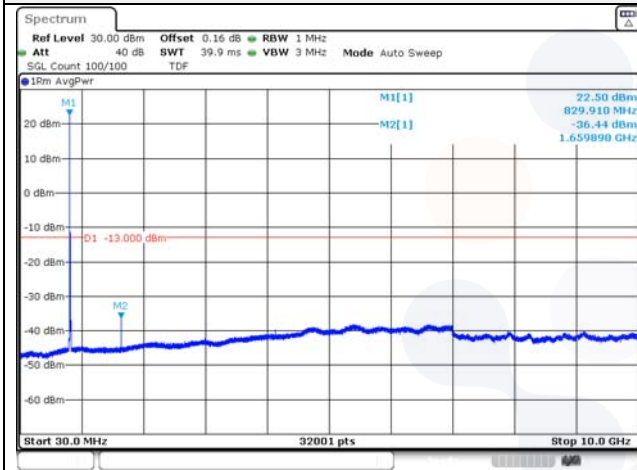

15M BW QPSK Mid ch.