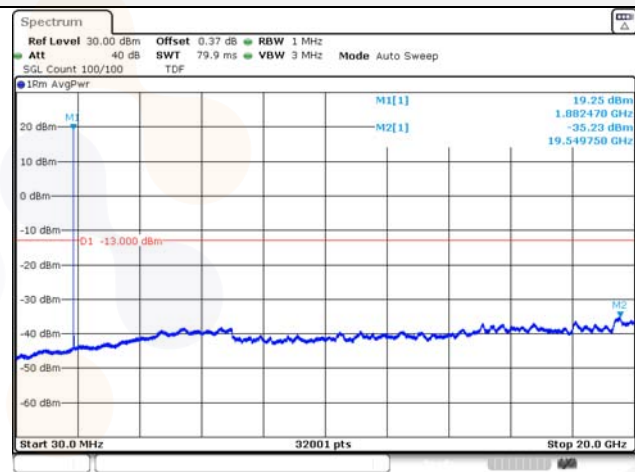

Test mode: LTE Band 25

1.4M BW QPSK Low ch.

1.4M BW 16QAM Low ch.

1.4M BW QPSK Mid ch.

1.4M BW 16QAM Mid ch.

1.4M BW QPSK High ch.

1.4M BW 16QAM High ch.

KCTL Inc.