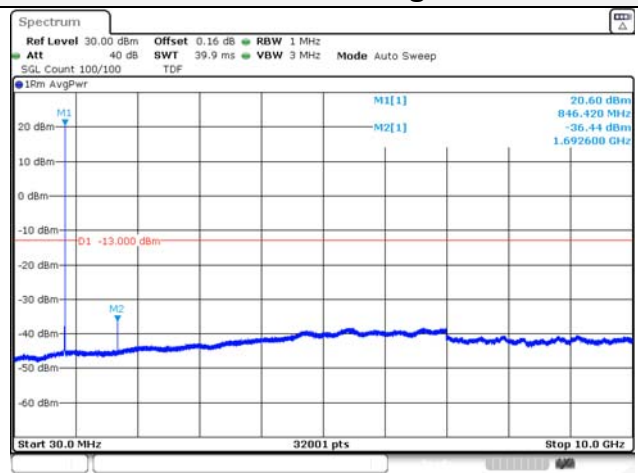

3M BW 16QAM High ch.