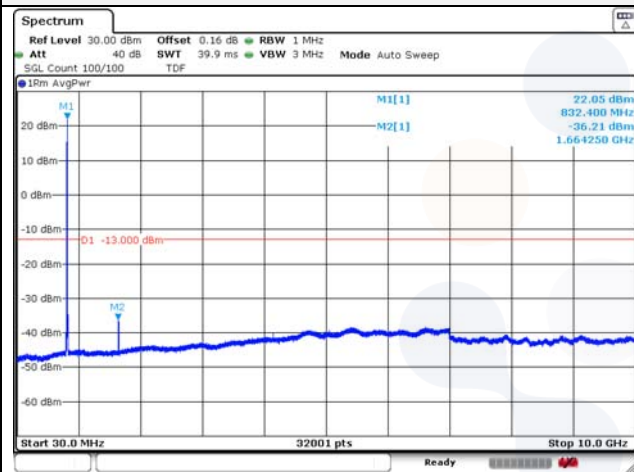

10M BW QPSK Mid ch.