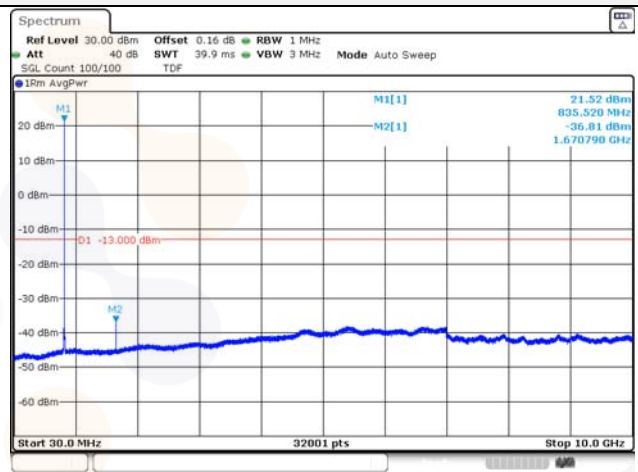

3M BW 16QAM Mid ch.