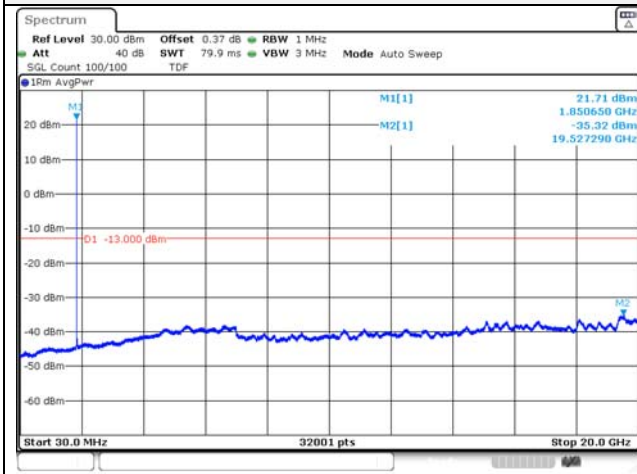

KCTL Inc.

65, Sinwon-ro, Yeongtong-gu,
Suwon-si, Gyeonggi-do, 16677, Korea
TEL: 82-31-285-0894 FAX: 82-505-299-8311
www.kctl.co.kr

Report No.:
KR22-SRF0094-C
Page (137) of (278)

3M BW QPSK Low ch.