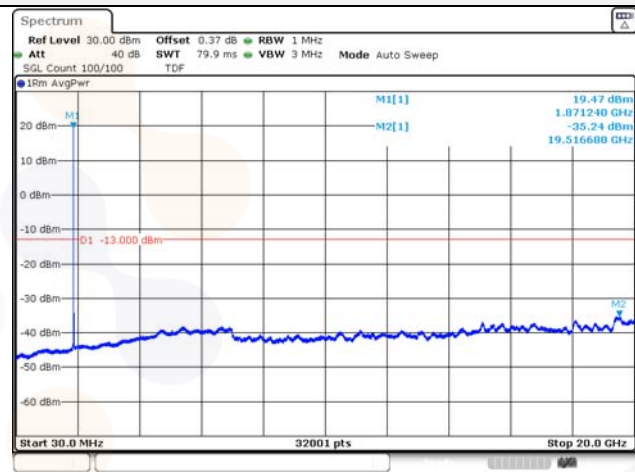

20M BW 16QAM Mid ch.