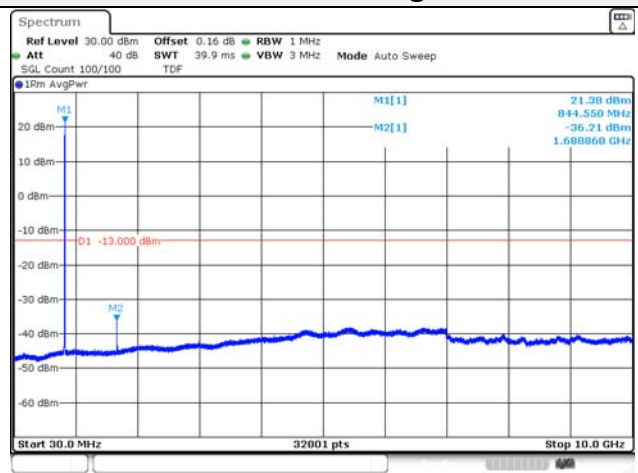

5M BW QPSK Mid ch.

5M BW 16QAM Mid ch.

5M BW QPSK High ch.

5M BW 16QAM High ch.

KCTL Inc.

65, Sinwon-ro, Yeongtong-gu,
Suwon-si, Gyeonggi-do, 16677, Korea
TEL: 82-31-285-0894 FAX: 82-505-299-8311
www.kctl.co.kr