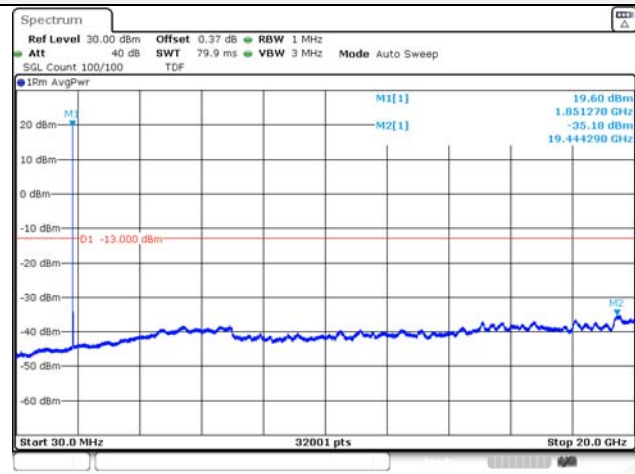

20M BW 16QAM Low ch.