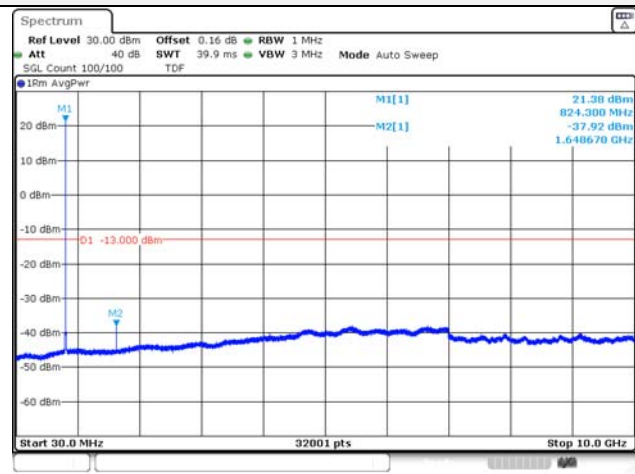

1.4M BW 16QAM Low ch.