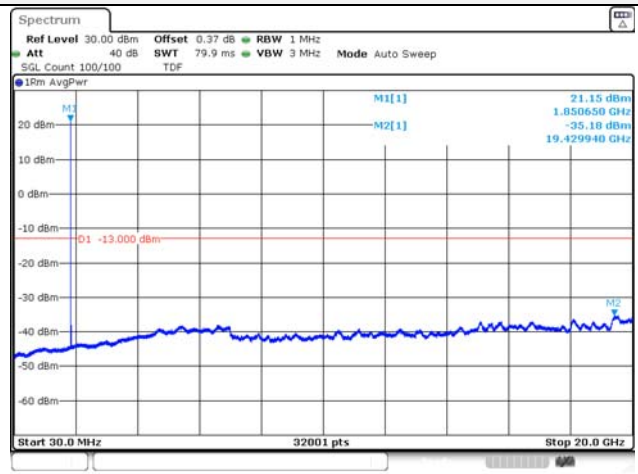

65, Sinwon-ro, Yeongtong-gu,
Suwon-si, Gyeonggi-do, 16677, Korea
TEL: 82-31-285-0894 FAX: 82-505-299-8311
www.kctl.co.kr

Report No.:
KR22-SRF0094-C
Page (139) of (278)

10M BW QPSK Low ch.

10M BW 16QAM Low ch.