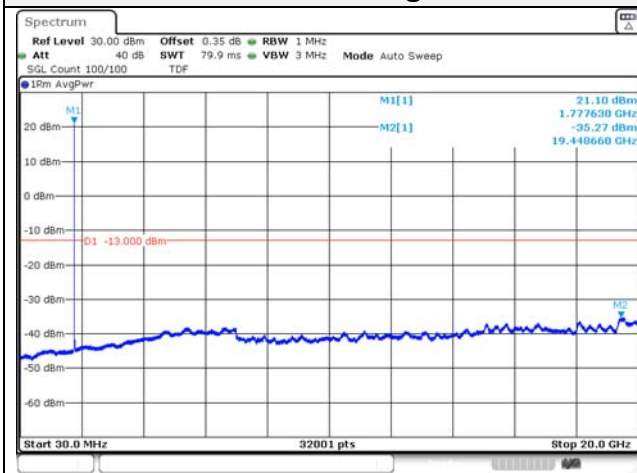

3M BW QPSK High ch.