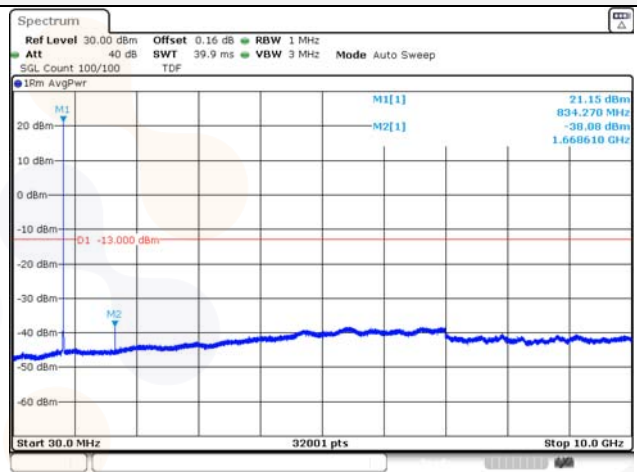

Report No.:
KR22-SRF0094-C
Page (128) of (278)

5M BW QPSK Low ch.

5M BW 16QAM Low ch.

5M BW QPSK Mid ch.

5M BW 16QAM Mid ch.

5M BW QPSK High ch.

5M BW 16QAM High ch.

KCTL Inc.