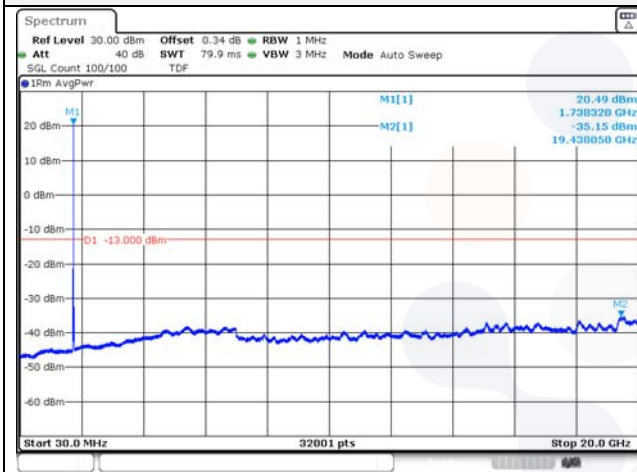

15M BW QPSK Mid ch.