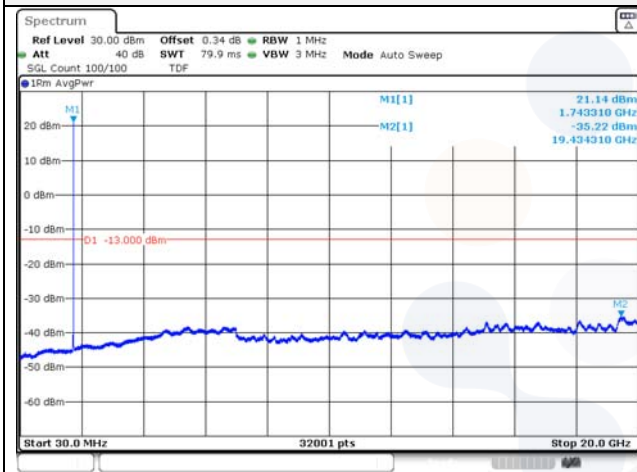

5M BW QPSK Mid ch.