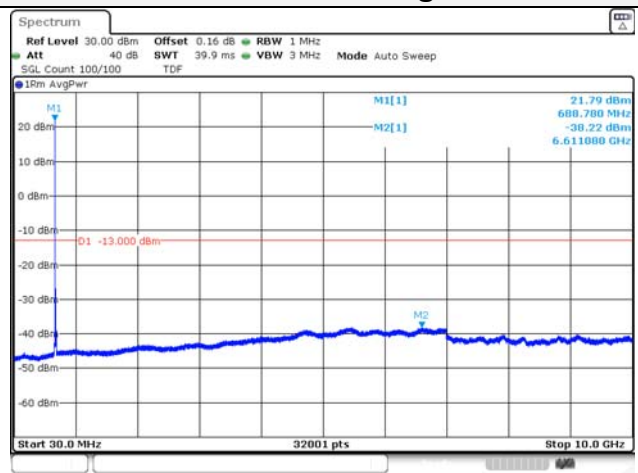

10M BW QPSK Low ch.

10M BW 16QAM Low ch.

10M BW QPSK Mid ch.

10M BW 16QAM Mid ch.

10M BW QPSK High ch.

10M BW 16QAM High ch.

KCTL Inc.

65, Sinwon-ro, Yeongtong-gu,
Suwon-si, Gyeonggi-do, 16677, Korea
TEL: 82-31-285-0894 FAX: 82-505-299-8311
www.kctl.co.kr