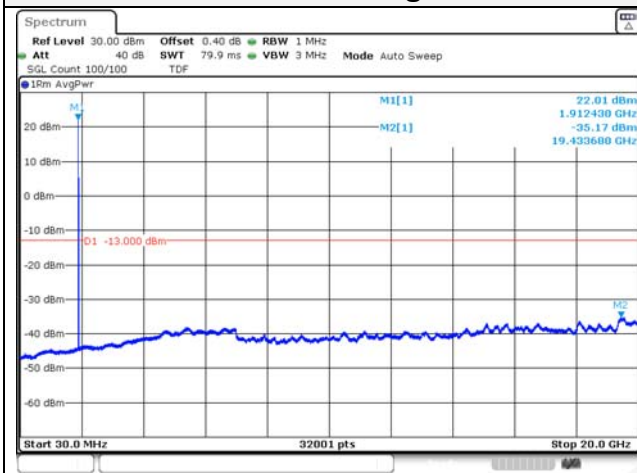

3M BW QPSK High ch.