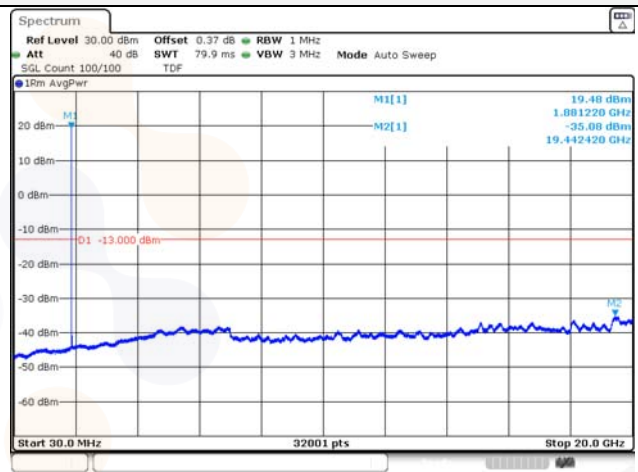

3M BW 16QAM Mid ch.