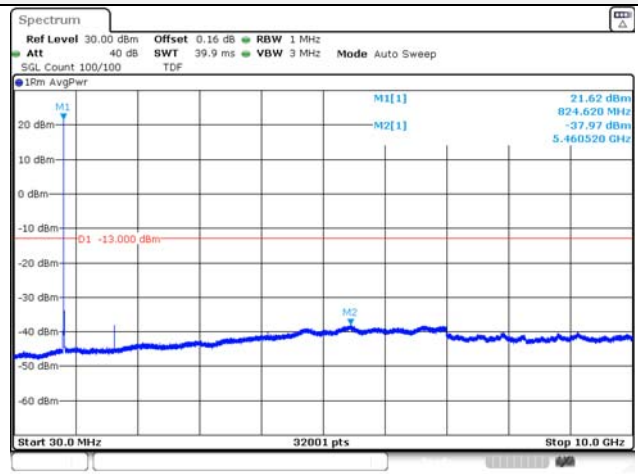

65, Sinwon-ro, Yeongtong-gu,
Suwon-si, Gyeonggi-do, 16677, Korea
TEL: 82-31-285-0894 FAX: 82-505-299-8311
www.kctl.co.kr

Report No.:
KR22-SRF0094-C
Page (144) of (278)

5M BW QPSK Low ch.

5M BW 16QAM Low ch.