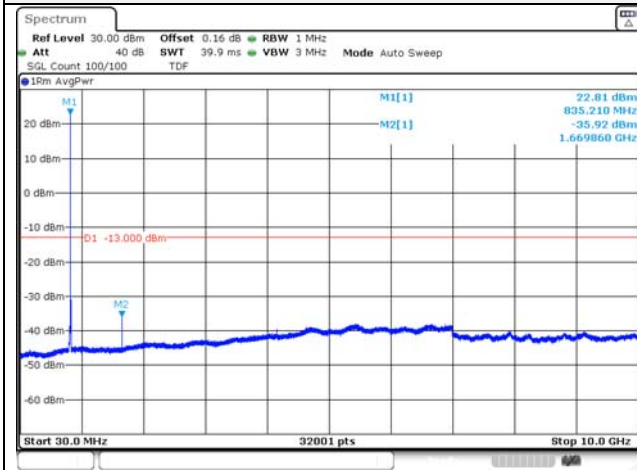

15M BW QPSK High ch.