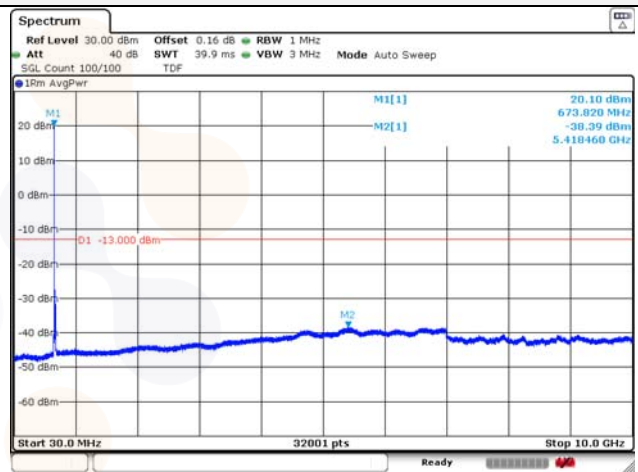

15M BW 16QAM Mid ch.