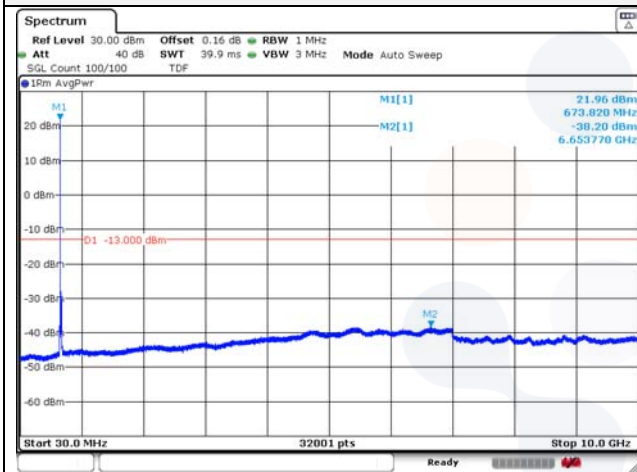

15M BW QPSK Mid ch.