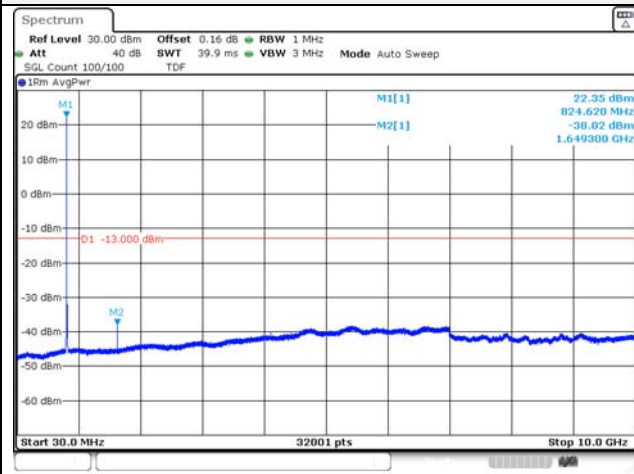

KCTL Inc.

65, Sinwon-ro, Yeongtong-gu,
Suwon-si, Gyeonggi-do, 16677, Korea
TEL: 82-31-285-0894 FAX: 82-505-299-8311
www.kctl.co.kr

Report No.:
KR22-SRF0094-C
Page (129) of (278)

10M BW QPSK Low ch.