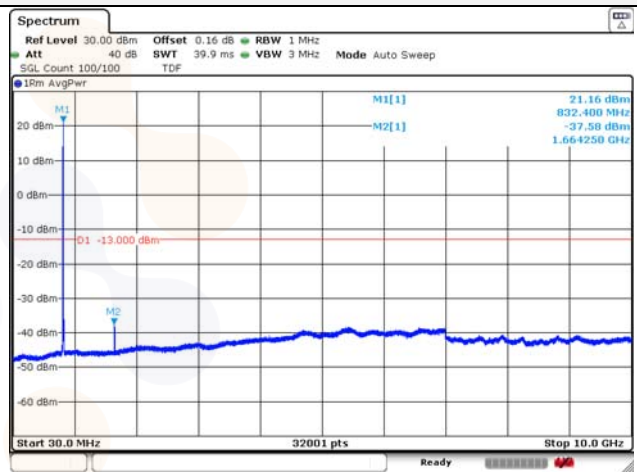

10M BW 16QAM Mid ch.