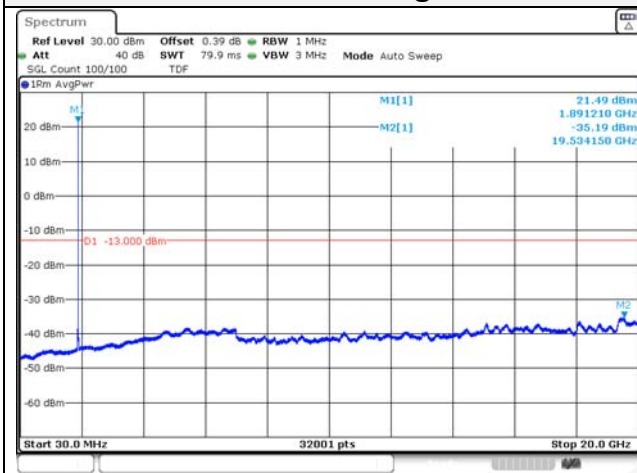

20M BW QPSK High ch.