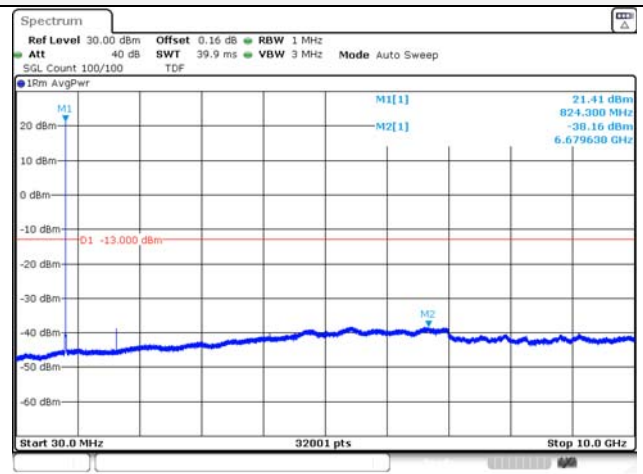

Report No.:
KR22-SRF0094-C
Page (126) of (278)

Test mode: LTE Band 5

1.4M BW QPSK Low ch.

1.4M BW 16QAM Low ch.

1.4M BW QPSK Mid ch.

1.4M BW 16QAM Mid ch.

1.4M BW QPSK High ch.

1.4M BW 16QAM High ch.