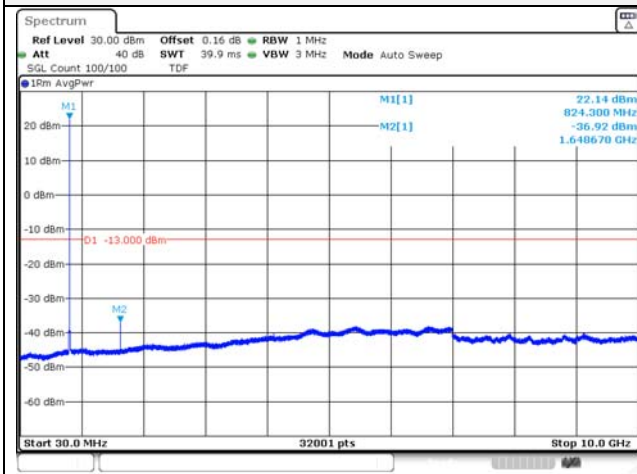

65, Sinwon-ro, Yeongtong-gu,
Suwon-si, Gyeonggi-do, 16677, Korea
TEL: 82-31-285-0894 FAX: 82-505-299-8311
www.kctl.co.kr

Report No.:
KR22-SRF0094-C
Page (142) of (278)

Test mode: LTE Band 26

1.4M BW QPSK Low ch.