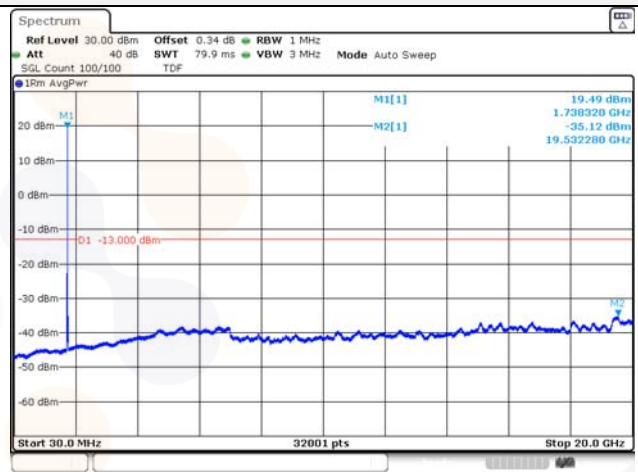

15M BW 16QAM Mid ch.