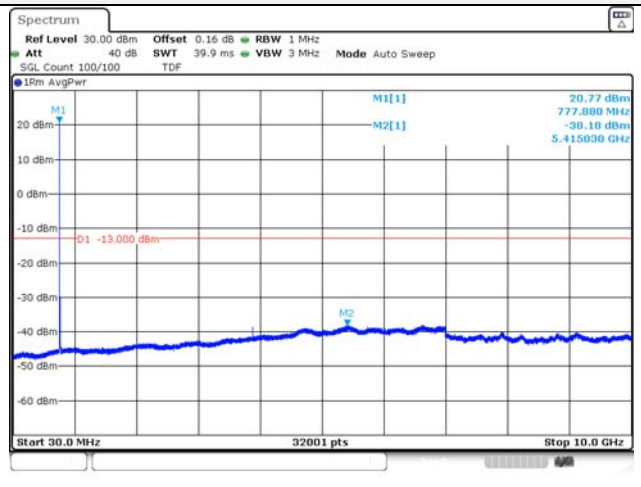

10M BW 16QAM Low ch.