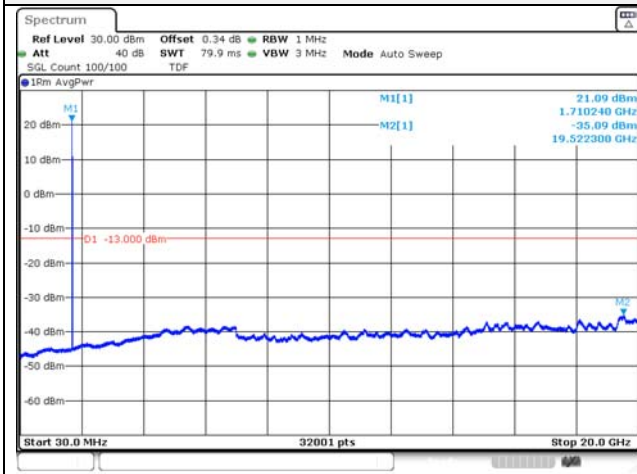

KCTL Inc.

65, Sinwon-ro, Yeongtong-gu,
Suwon-si, Gyeonggi-do, 16677, Korea
TEL: 82-31-285-0894 FAX: 82-505-299-8311
www.kctl.co.kr

Report No.:
KR22-SRF0094-C
Page (148) of (278)

3M BW QPSK Low ch.