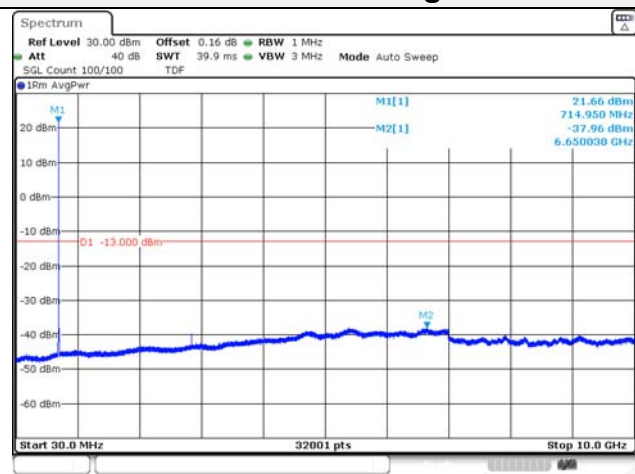

Report No.:
KR22-SRF0094-C
Page (130) of (278)

Test mode: LTE Band 12

1.4M BW QPSK Low ch.

1.4M BW 16QAM Low ch.

1.4M BW QPSK Mid ch.

1.4M BW 16QAM Mid ch.

1.4M BW QPSK High ch.

1.4M BW 16QAM High ch.