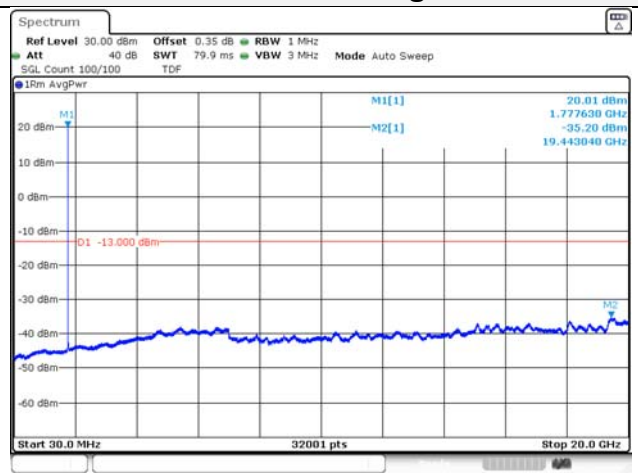

3M BW 16QAM High ch.