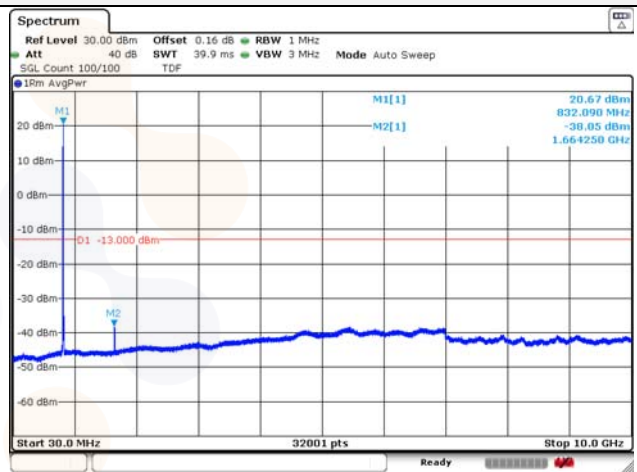

10M BW 16QAM Mid ch.