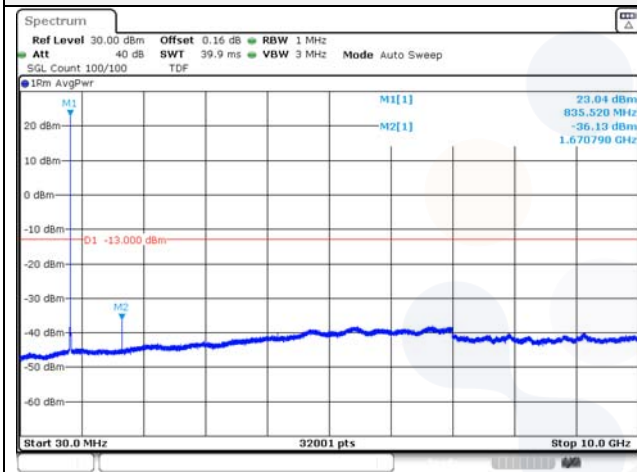

3M BW QPSK Mid ch.