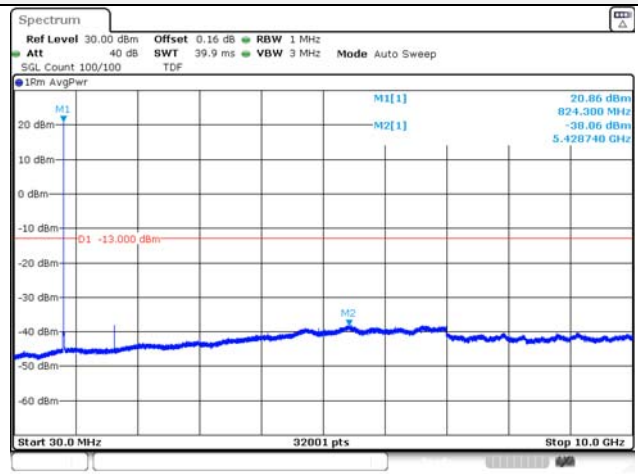

3M BW 16QAM Low ch.