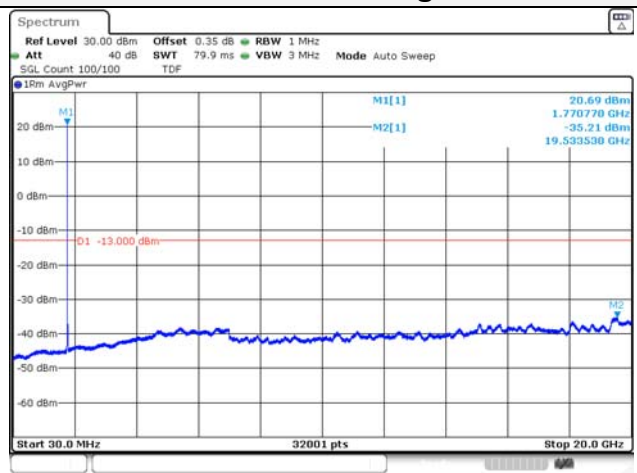

10M BW 16QAM High ch.