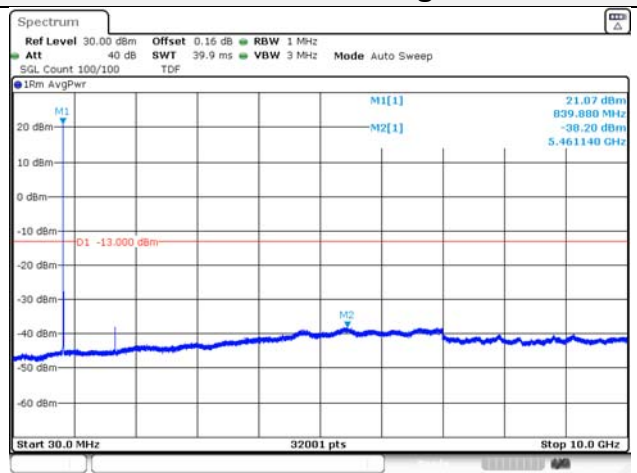

10M BW 16QAM High ch.