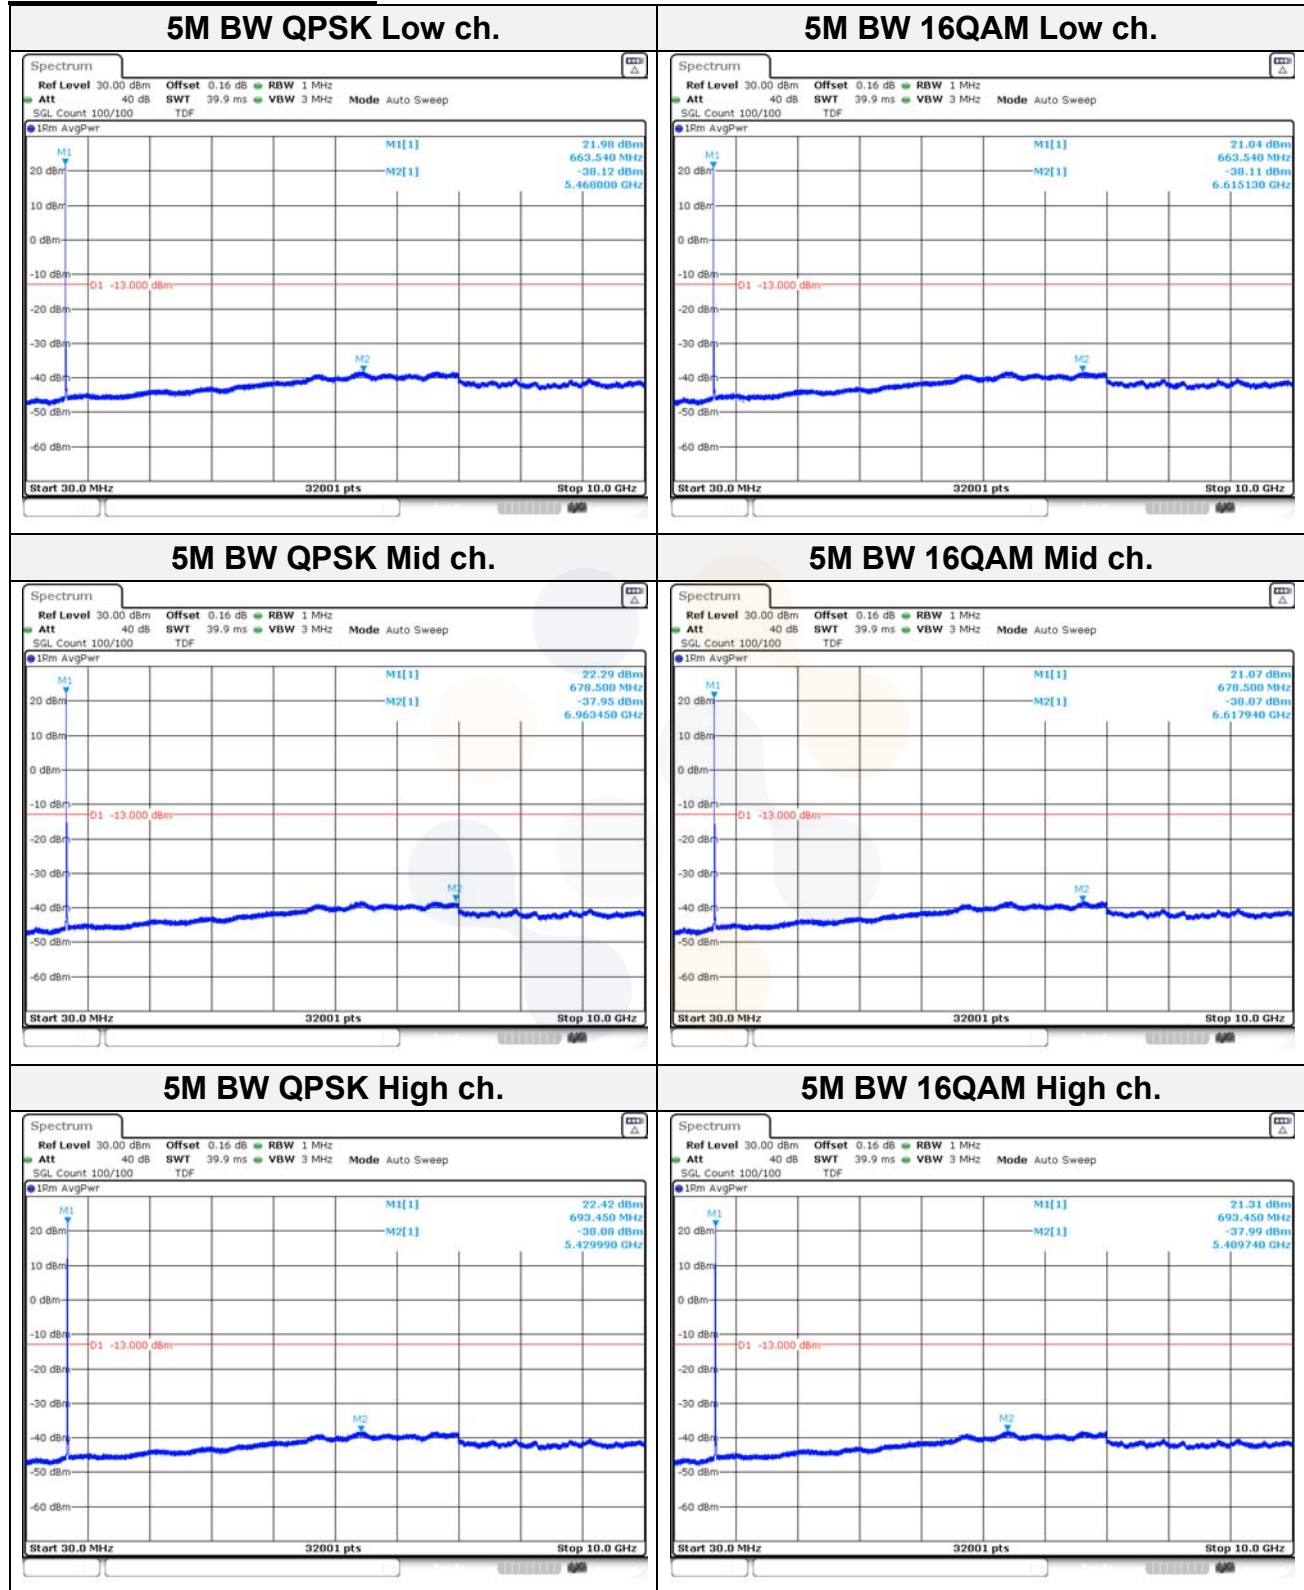

Report No.:
KR22-SRF0094-C
Page (153) of (278)

Test mode: LTE Band 71

KCTL Inc.

65, Sinwon-ro, Yeongtong-gu,
Suwon-si, Gyeonggi-do, 16677, Korea
TEL: 82-31-285-0894 FAX: 82-505-299-8311
www.kctl.co.kr

Report No.:
KR22-SRF0094-C
Page (154) of (278)