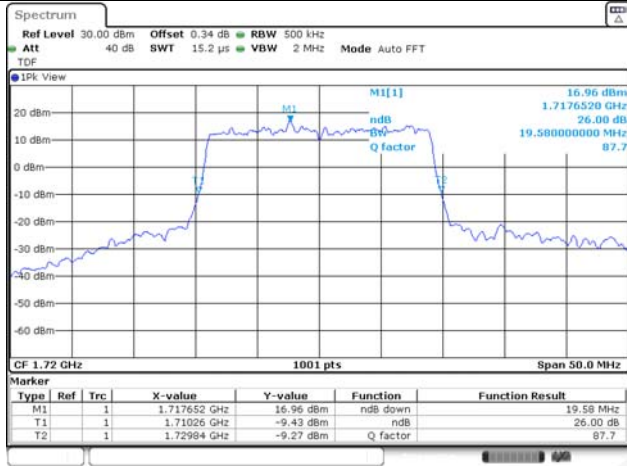

KCTL Inc.

65, Sinwon-ro, Yeongtong-gu,
Suwon-si, Gyeonggi-do, 16677, Korea
TEL: 82-31-285-0894 FAX: 82-505-299-8311
www.kctl.co.kr

Report No.:
KR22-SRF0094-C
Page (77) of (278)

20M BW QPSK Low ch.