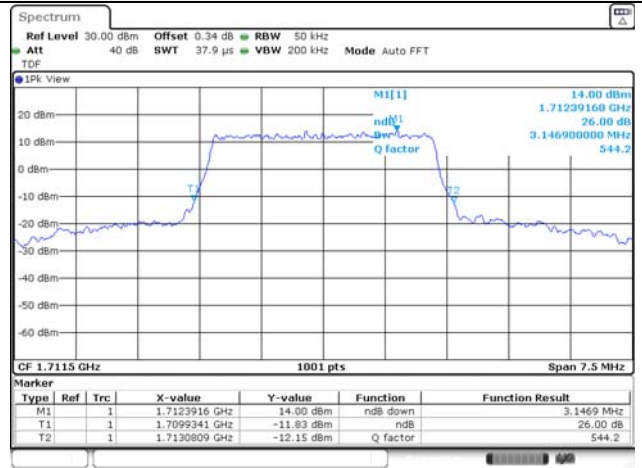

3M BW 16QAM Low ch.