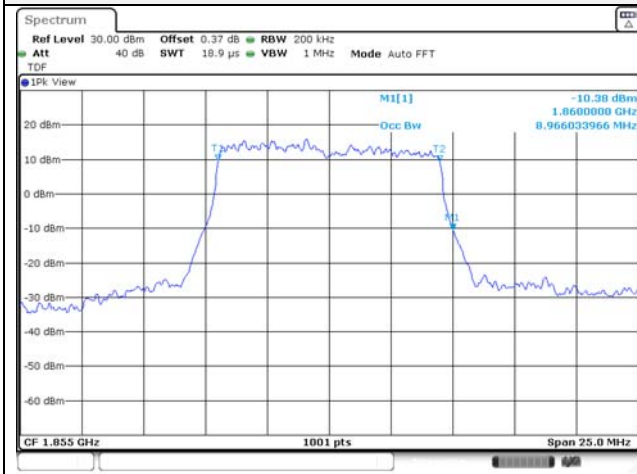

KCTL Inc.

65, Sinwon-ro, Yeongtong-gu,
Suwon-si, Gyeonggi-do, 16677, Korea
TEL: 82-31-285-0894 FAX: 82-505-299-8311
www.kctl.co.kr

Report No.:
KR22-SRF0094-C
Page (85) of (278)

10M BW QPSK Low ch.