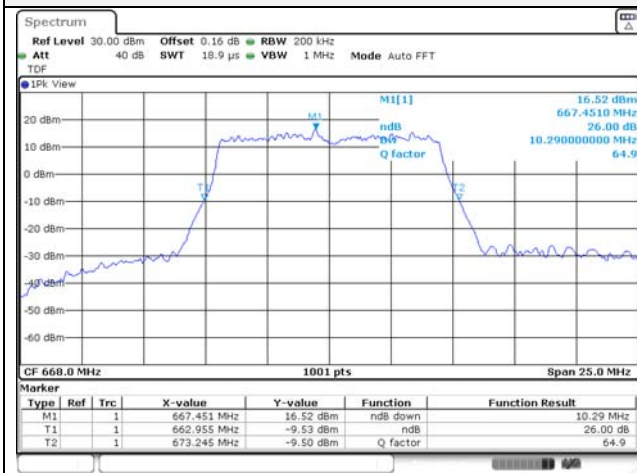

KCTL Inc.

65, Sinwon-ro, Yeongtong-gu,
Suwon-si, Gyeonggi-do, 16677, Korea
TEL: 82-31-285-0894 FAX: 82-505-299-8311
www.kctl.co.kr

Report No.:
KR22-SRF0094-C
Page (79) of (278)

10M BW QPSK Low ch.