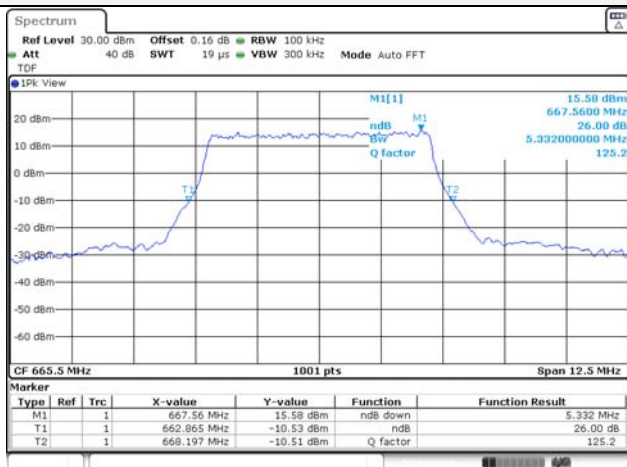

Report No.:
KR22-SRF0094-C
Page (78) of (278)

Test mode: LTE Band 71

5M BW QPSK Low ch.

5M BW 16QAM Low ch.

5M BW QPSK Mid ch.

5M BW 16QAM Mid ch.

5M BW QPSK High ch.

5M BW 16QAM High ch.