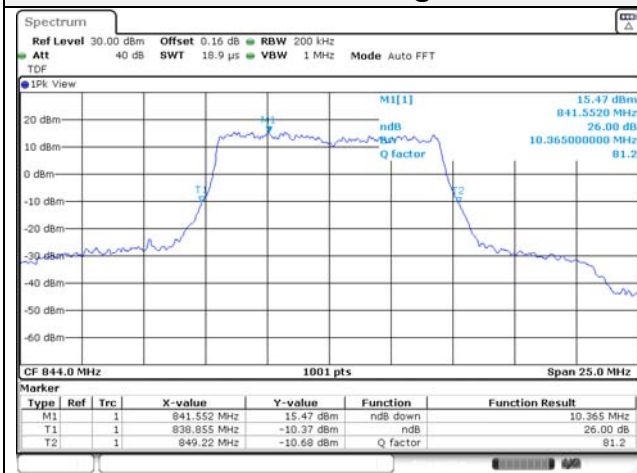

Report No.:
KR22-SRF0094-C
Page (70) of (278)

10M BW QPSK Low ch.

10M BW 16QAM Low ch.

10M BW QPSK Mid ch.

10M BW 16QAM Mid ch.

10M BW QPSK High ch.

10M BW 16QAM High ch.

KCTL Inc.