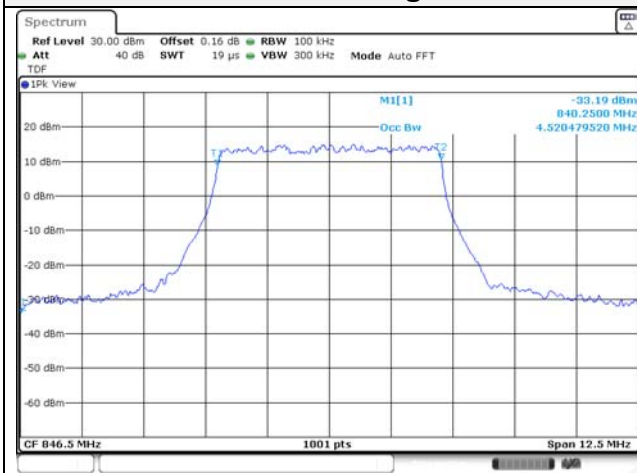

5M BW QPSK High ch.