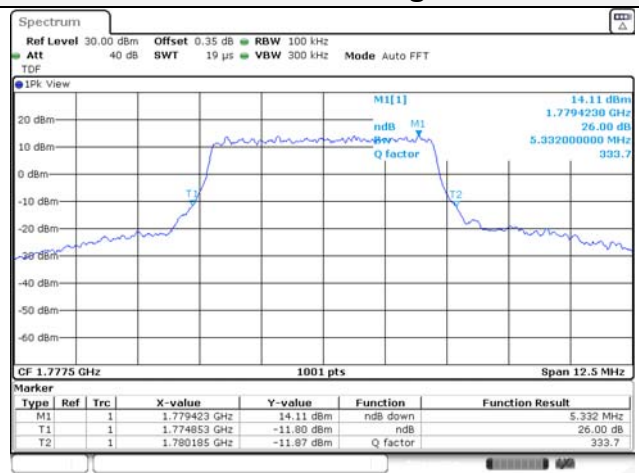

5M BW 16QAM High ch.