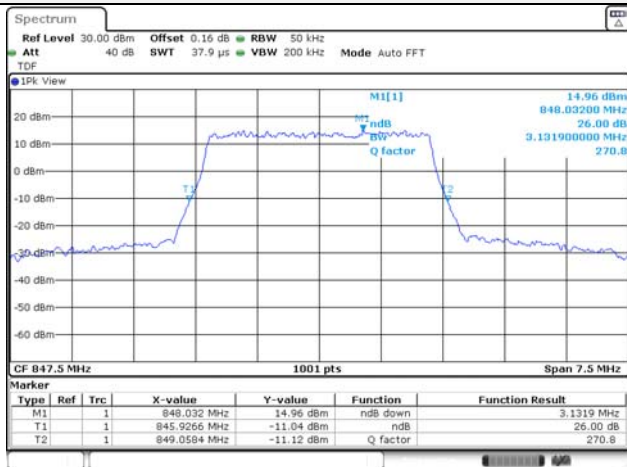

3M BW QPSK High ch.