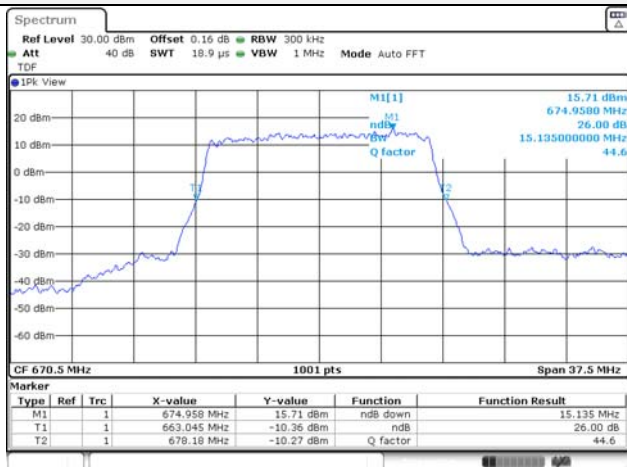

KCTL Inc.

65, Sinwon-ro, Yeongtong-gu,
Suwon-si, Gyeonggi-do, 16677, Korea
TEL: 82-31-285-0894 FAX: 82-505-299-8311
www.kctl.co.kr

Report No.:
KR22-SRF0094-C
Page (80) of (278)

15M BW QPSK Low ch.