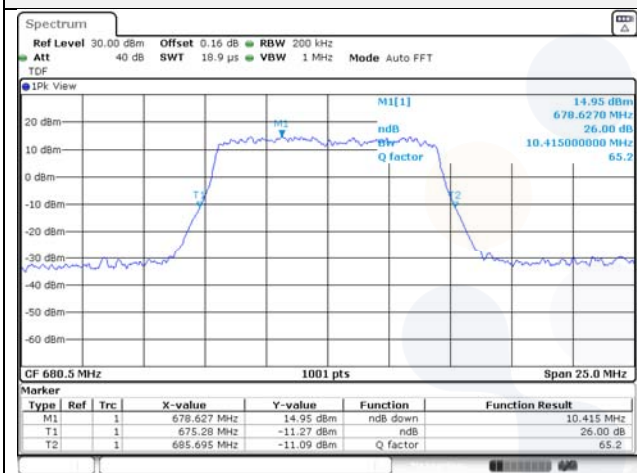

10M BW QPSK Mid ch.