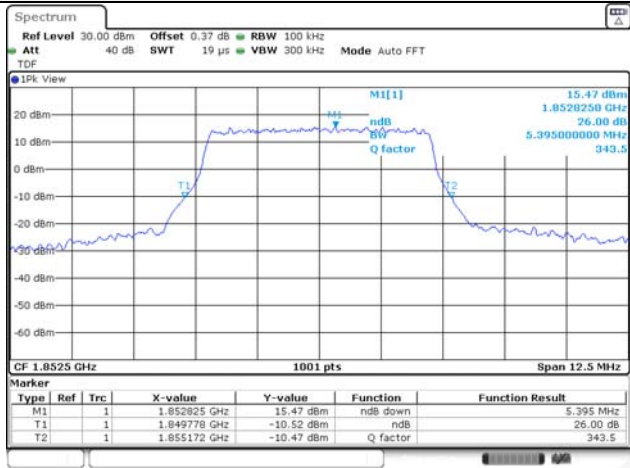

KCTL Inc.

65, Sinwon-ro, Yeongtong-gu,
Suwon-si, Gyeonggi-do, 16677, Korea
TEL: 82-31-285-0894 FAX: 82-505-299-8311
www.kctl.co.kr

Report No.:
KR22-SRF0094-C
Page (63) of (278)

5M BW QPSK Low ch.

5M BW 16QAM Low ch.