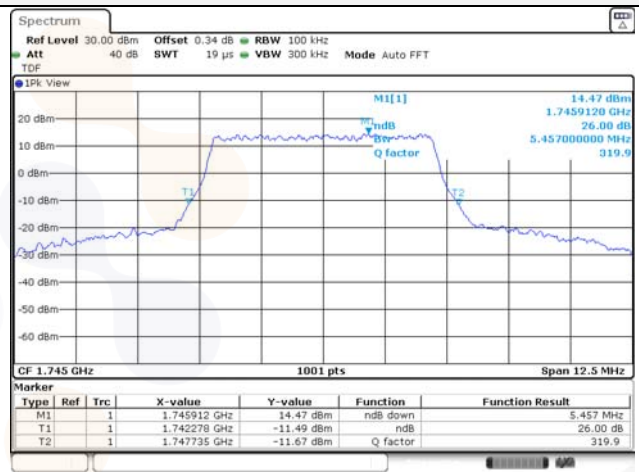

5M BW 16QAM Mid ch.