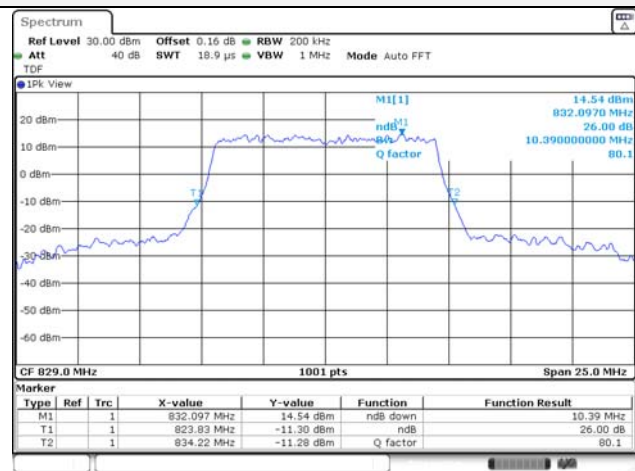

10M BW 16QAM Low ch.