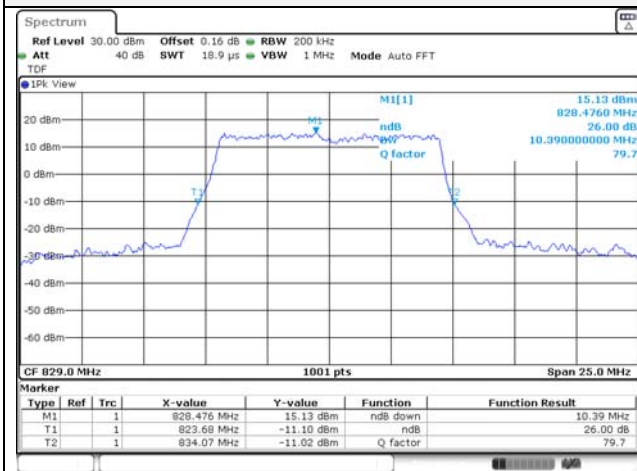

KCTL Inc.

65, Sinwon-ro, Yeongtong-gu,
Suwon-si, Gyeonggi-do, 16677, Korea
TEL: 82-31-285-0894 FAX: 82-505-299-8311
www.kctl.co.kr

Report No.:
KR22-SRF0094-C
Page (70) of (278)

10M BW QPSK Low ch.