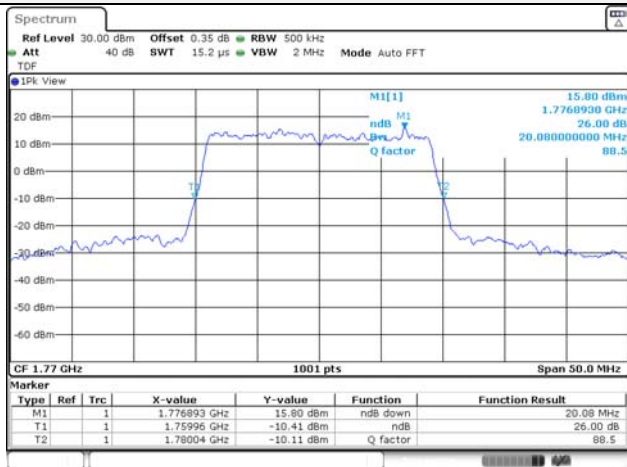

20M BW QPSK High ch.