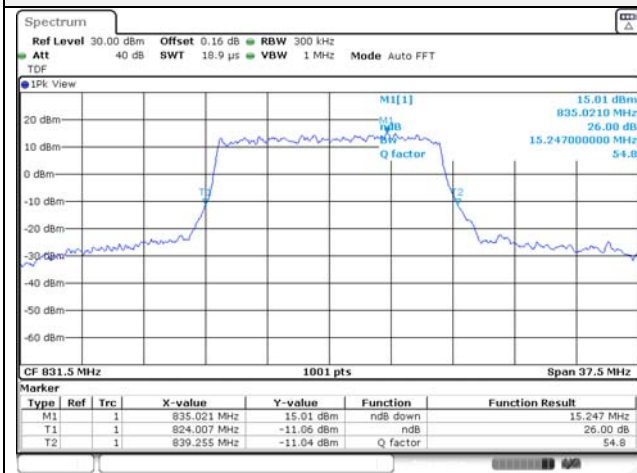

KCTL Inc.

65, Sinwon-ro, Yeongtong-gu,
Suwon-si, Gyeonggi-do, 16677, Korea
TEL: 82-31-285-0894 FAX: 82-505-299-8311
www.kctl.co.kr

Report No.:
KR22-SRF0094-C
Page (71) of (278)

15M BW QPSK Low ch.