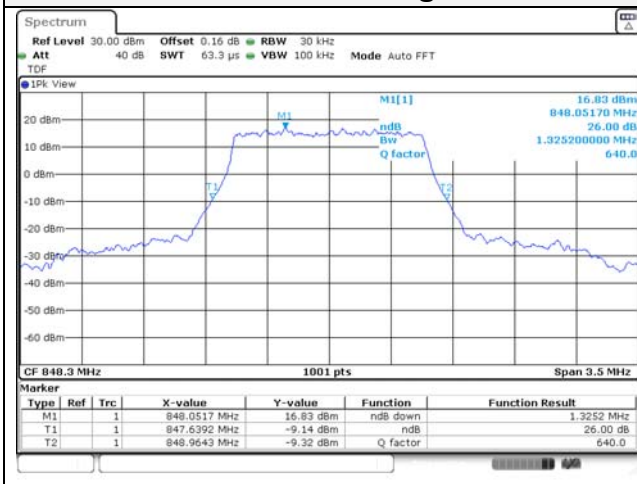

1.4M BW 16QAM Low ch.

1.4M BW QPSK Mid ch.

1.4M BW 16QAM Mid ch.

1.4M BW QPSK High ch.

1.4M BW 16QAM High ch.

KCTL Inc.

65, Sinwon-ro, Yeongtong-gu,
Suwon-si, Gyeonggi-do, 16677, Korea
TEL: 82-31-285-0894 FAX: 82-505-299-8311
www.kctl.co.kr