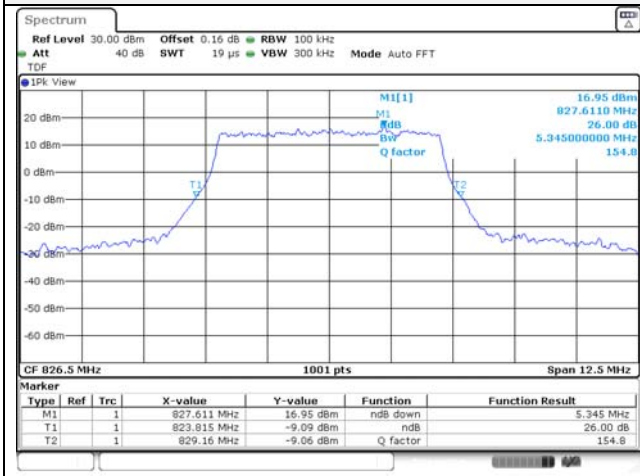

KCTL Inc.

65, Sinwon-ro, Yeongtong-gu,
Suwon-si, Gyeonggi-do, 16677, Korea
TEL: 82-31-285-0894 FAX: 82-505-299-8311
www.kctl.co.kr

Report No.:
KR22-SRF0094-C
Page (69) of (278)

5M BW QPSK Low ch.