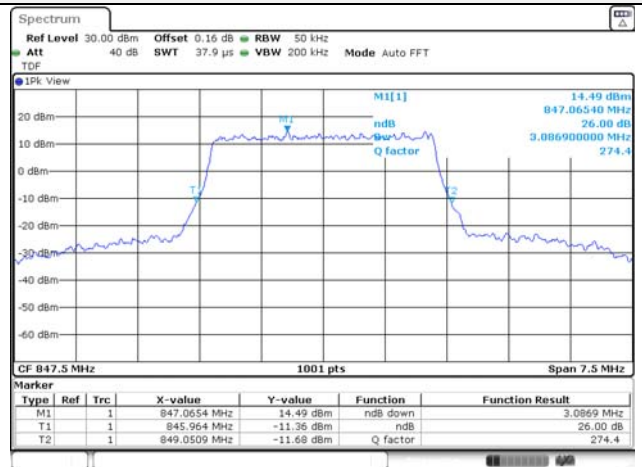

3M BW 16QAM High ch.