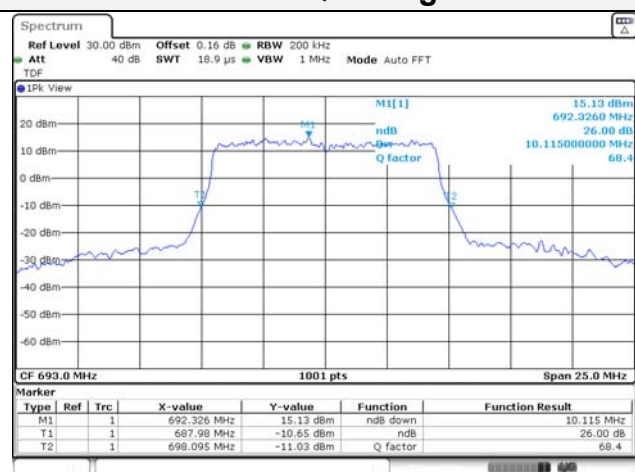

10M BW 16QAM High ch.