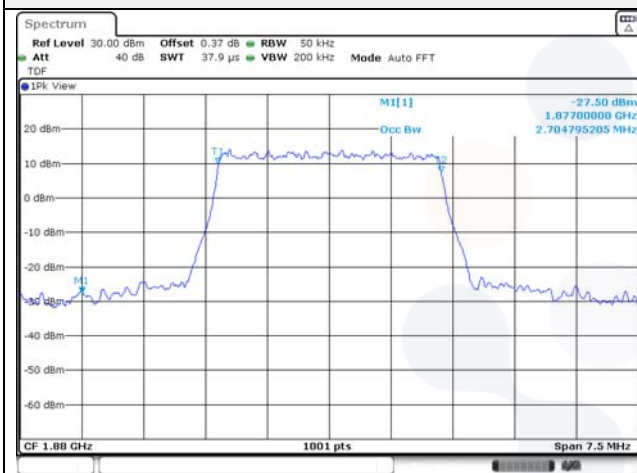

3M BW QPSK Mid ch.