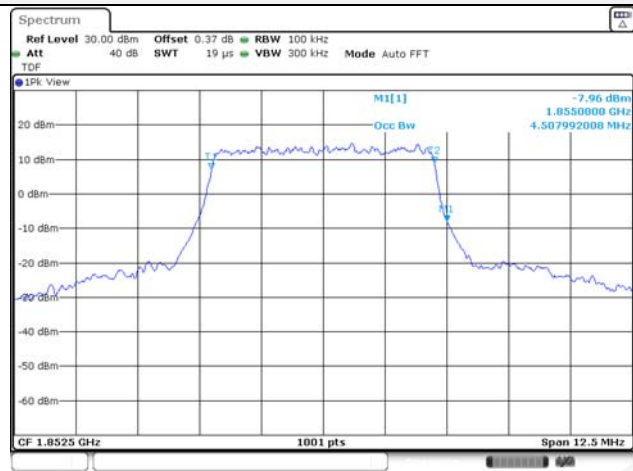

5M BW 16QAM Low ch.