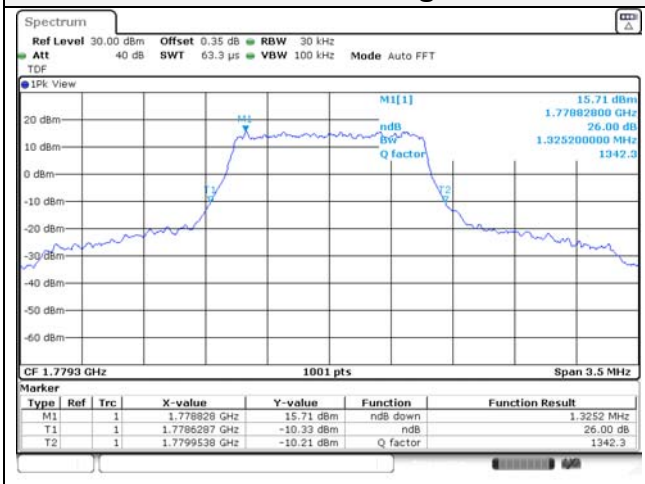

Report No.:
KR22-SRF0094-C
Page (72) of (278)

Test mode: LTE Band 66/4

1.4M BW QPSK Low ch.

1.4M BW 16QAM Low ch.

1.4M BW QPSK Mid ch.

1.4M BW 16QAM Mid ch.

1.4M BW QPSK High ch.

1.4M BW 16QAM High ch.