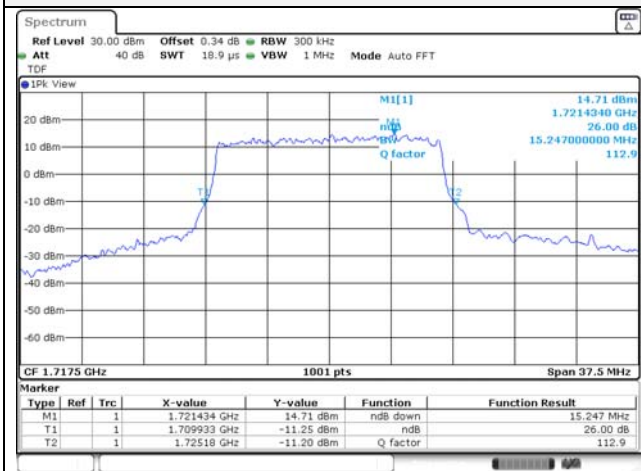

KCTL Inc.

65, Sinwon-ro, Yeongtong-gu,
Suwon-si, Gyeonggi-do, 16677, Korea
TEL: 82-31-285-0894 FAX: 82-505-299-8311
www.kctl.co.kr

Report No.:
KR22-SRF0094-C
Page (76) of (278)

15M BW QPSK Low ch.