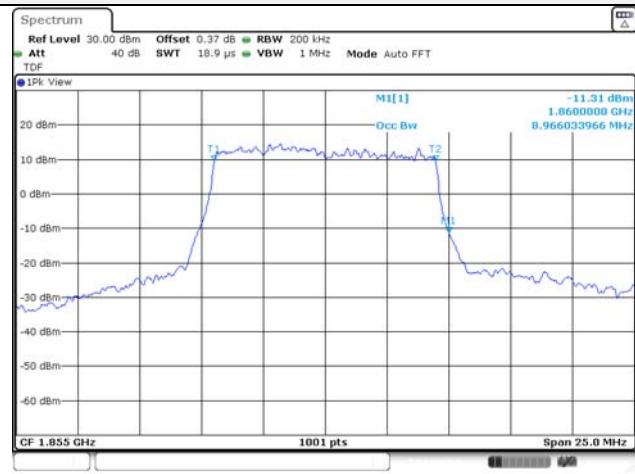

10M BW 16QAM Low ch.