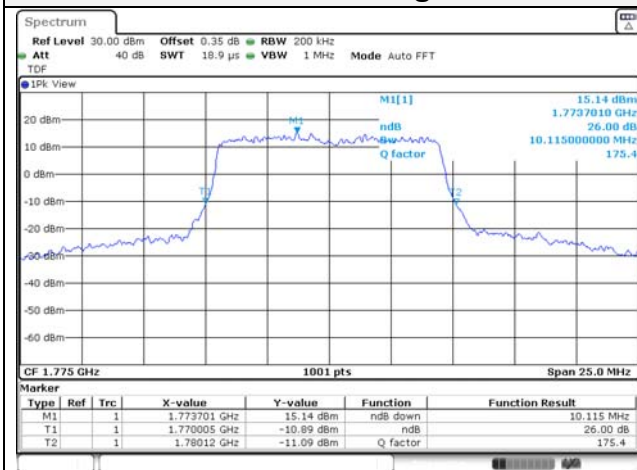

10M BW QPSK High ch.