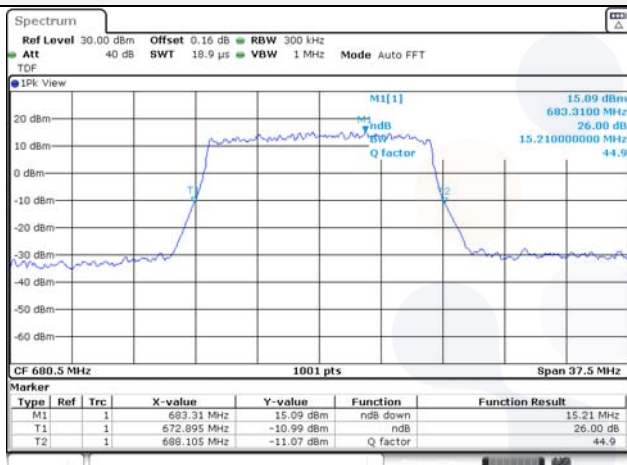

15M BW QPSK Mid ch.