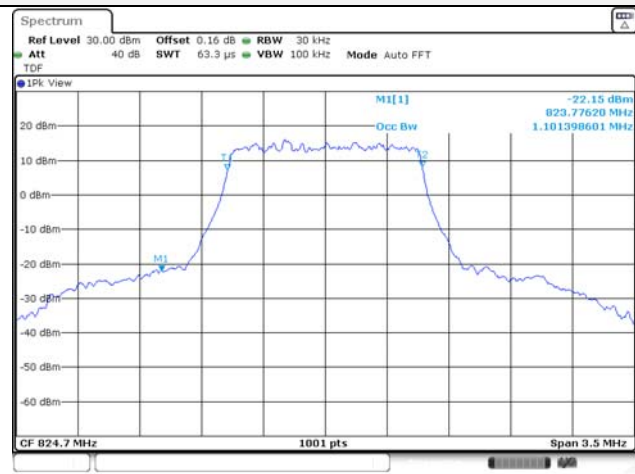

1.4M BW 16QAM Low ch.