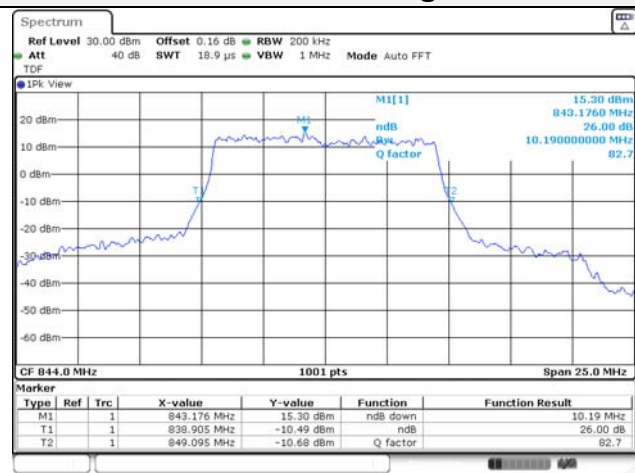

Report No.:
KR22-SRF0094-C
Page (70) of (278)

10M BW QPSK Low ch.

10M BW 16QAM Low ch.

10M BW QPSK Mid ch.

10M BW 16QAM Mid ch.

10M BW QPSK High ch.

10M BW 16QAM High ch.

KCTL Inc.