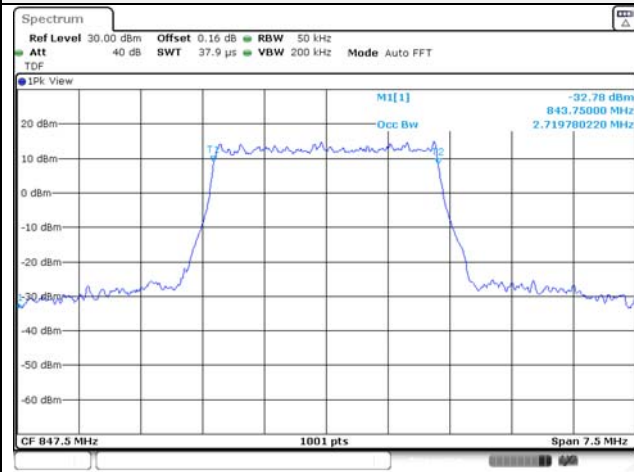

3M BW QPSK High ch.