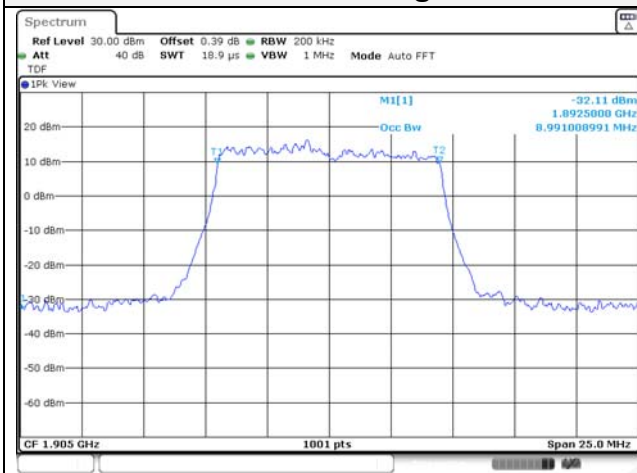

10M BW QPSK High ch.