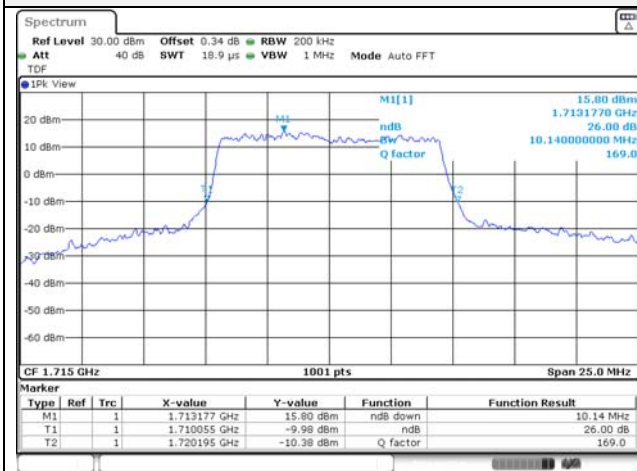

KCTL Inc.

65, Sinwon-ro, Yeongtong-gu,
Suwon-si, Gyeonggi-do, 16677, Korea
TEL: 82-31-285-0894 FAX: 82-505-299-8311
www.kctl.co.kr

Report No.:
KR22-SRF0094-C
Page (75) of (278)

10M BW QPSK Low ch.