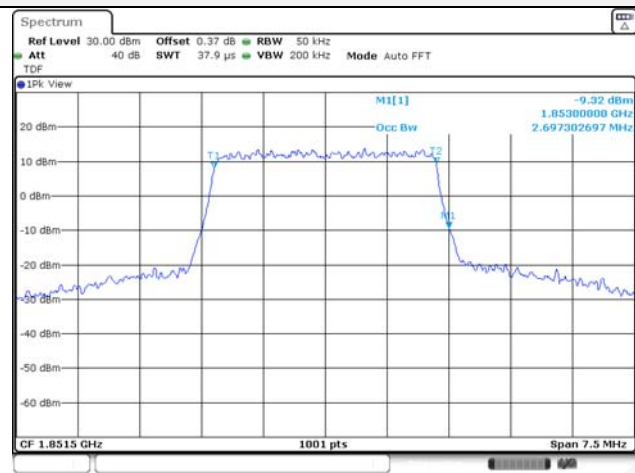

3M BW 16QAM Low ch.