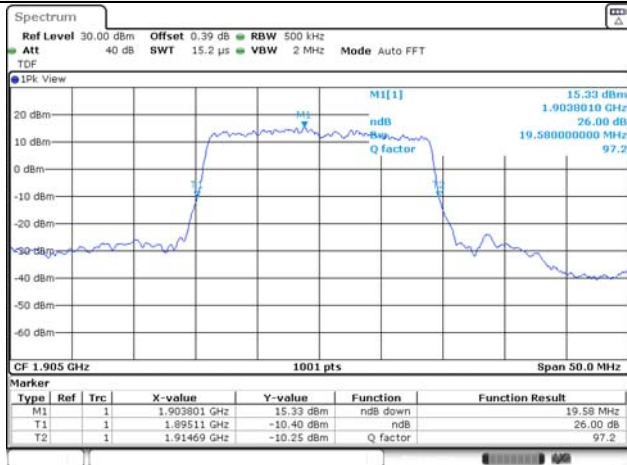

Report No.:
KR22-SRF0094-C
Page (66) of (278)

20M BW QPSK Low ch.

20M BW 16QAM Low ch.

20M BW QPSK Mid ch.

20M BW 16QAM Mid ch.

20M BW QPSK High ch.

20M BW 16QAM High ch.

KCTL Inc.