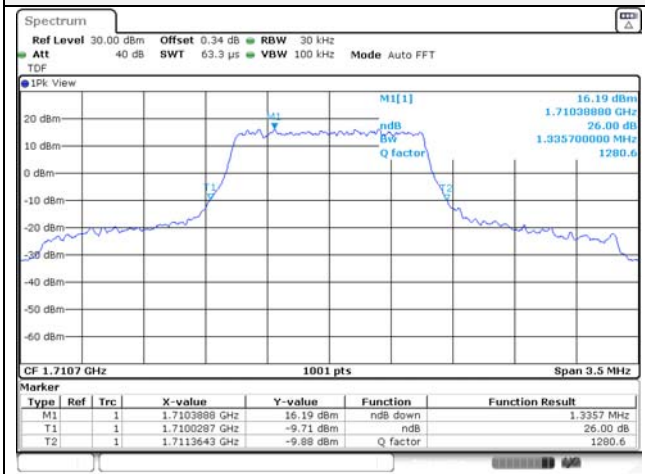

Report No.:
KR22-SRF0094-C
Page (72) of (278)

Test mode: LTE Band 66/4

1.4M BW QPSK Low ch.

1.4M BW 16QAM Low ch.

1.4M BW QPSK Mid ch.

1.4M BW 16QAM Mid ch.

1.4M BW QPSK High ch.

1.4M BW 16QAM High ch.