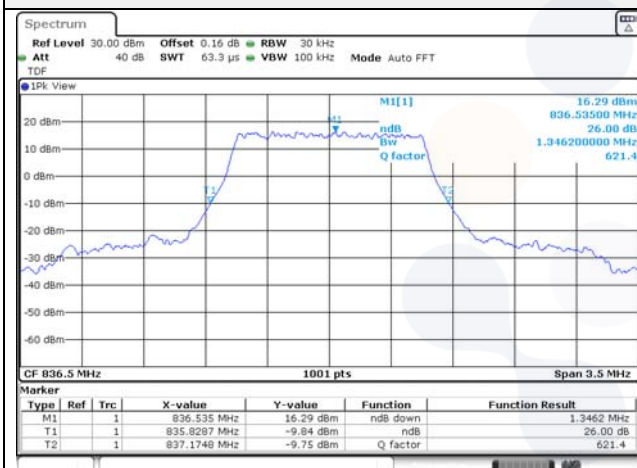

1.4M BW QPSK Mid ch.