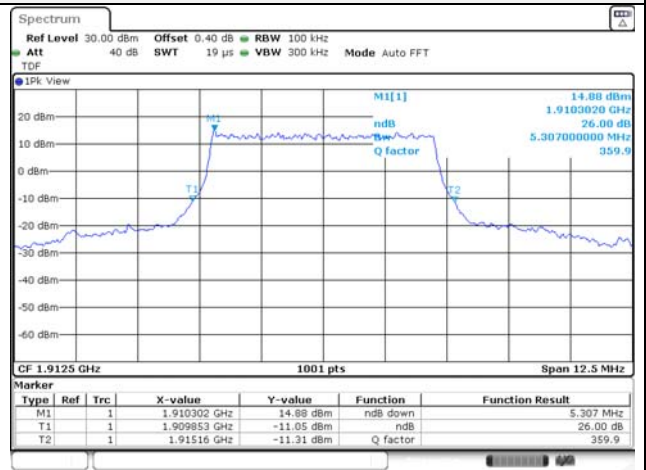

5M BW 16QAM High ch.