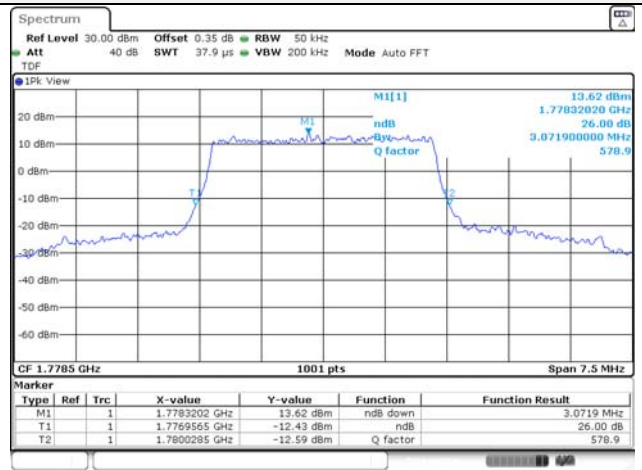

3M BW 16QAM High ch.