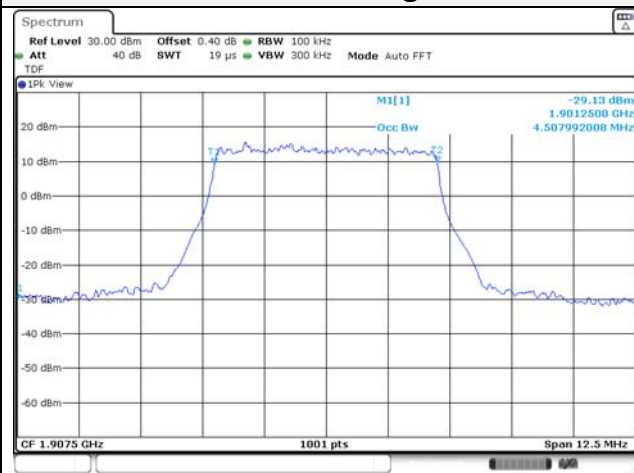

5M BW QPSK High ch.