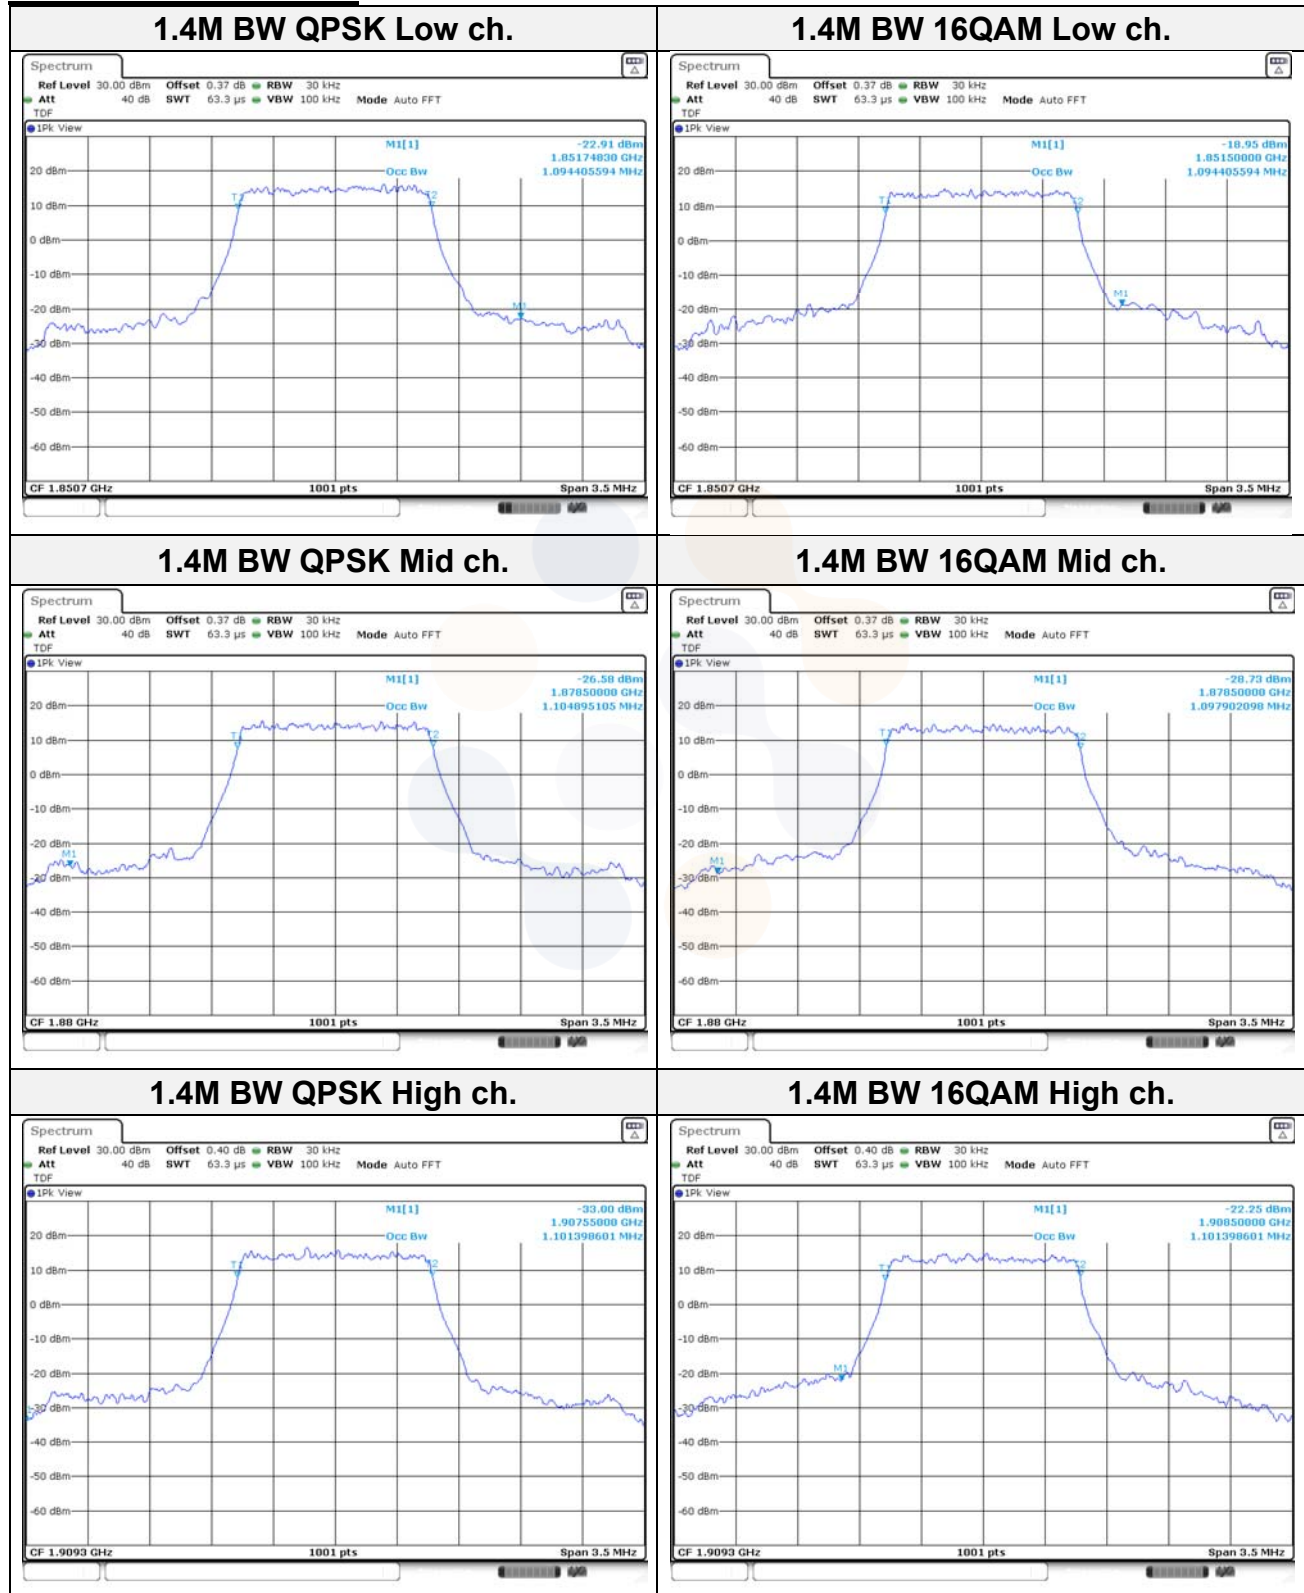

Report No.:
KR22-SRF0094-C
Page (82) of (278)

99% Occupied Bandwidth

Test mode: LTE Band 2

KCTL Inc.

65, Sinwon-ro, Yeongtong-gu,
Suwon-si, Gyeonggi-do, 16677, Korea
TEL: 82-31-285-0894 FAX: 82-505-299-8311
www.kctl.co.kr