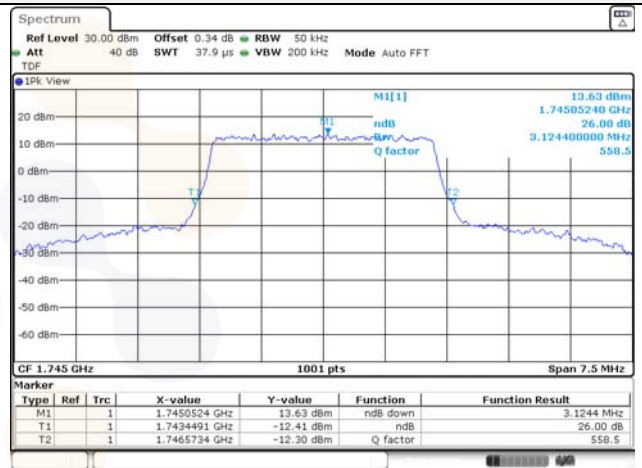

3M BW 16QAM Mid ch.