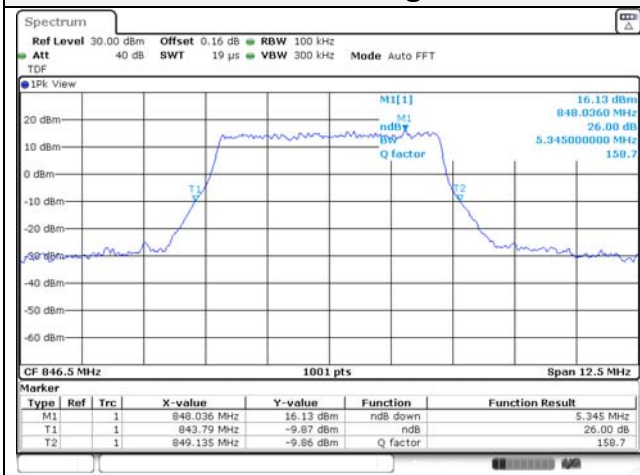

5M BW QPSK High ch.