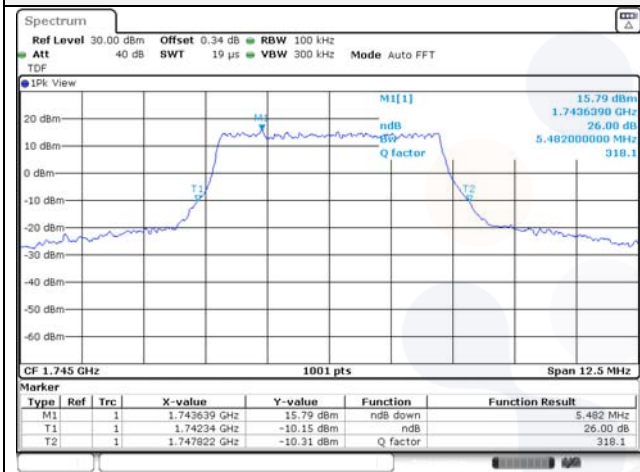

5M BW QPSK Mid ch.