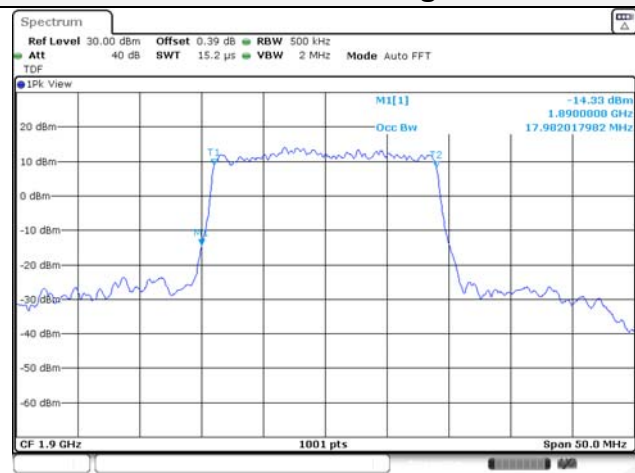

20M BW 16QAM High ch.