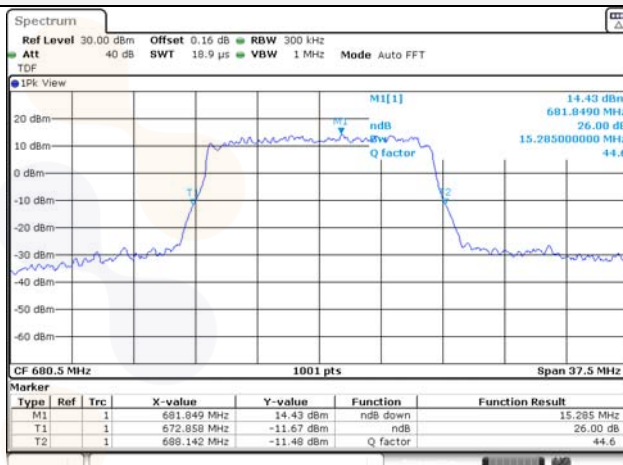

15M BW 16QAM Mid ch.