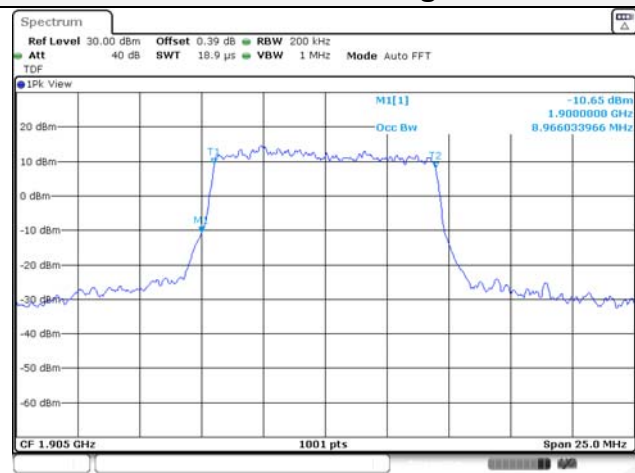

10M BW 16QAM High ch.