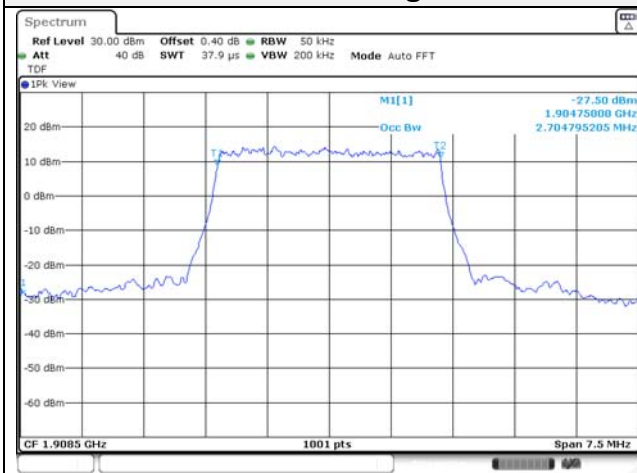

3M BW QPSK High ch.