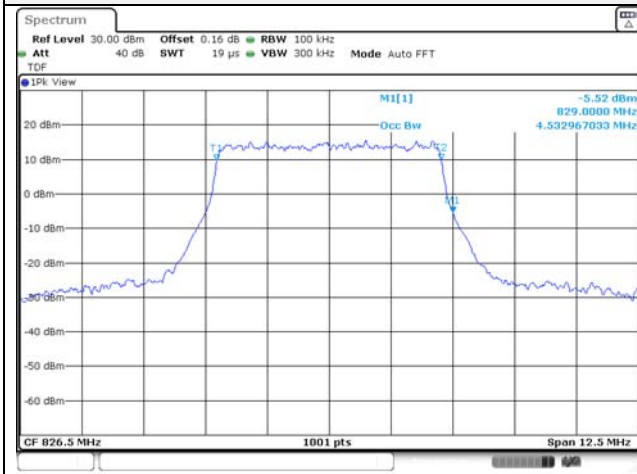

KCTL Inc.

65, Sinwon-ro, Yeongtong-gu,
Suwon-si, Gyeonggi-do, 16677, Korea
TEL: 82-31-285-0894 FAX: 82-505-299-8311
www.kctl.co.kr

Report No.:
KR22-SRF0094-C
Page (90) of (278)

5M BW QPSK Low ch.