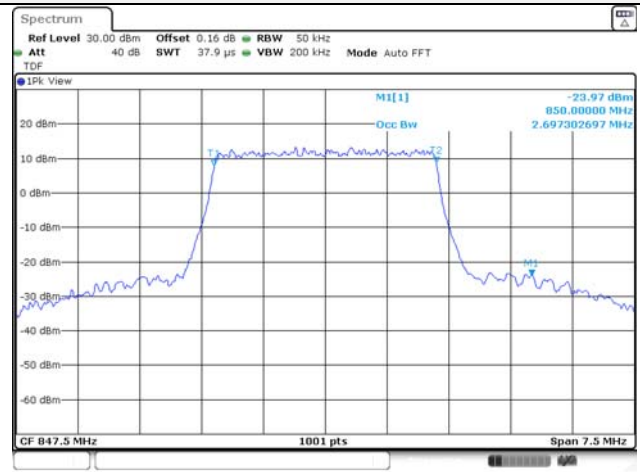

3M BW 16QAM High ch.