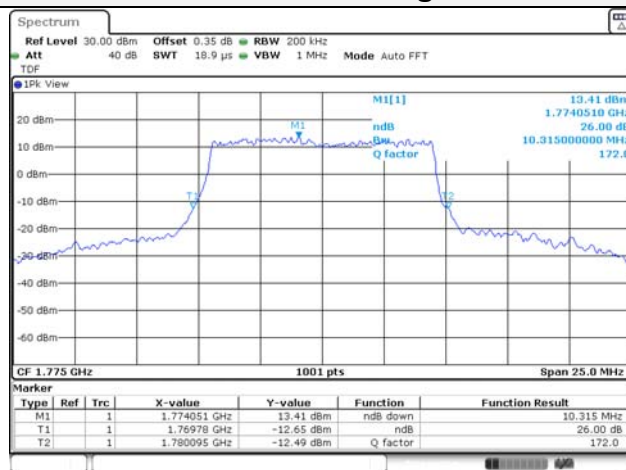

10M BW 16QAM High ch.