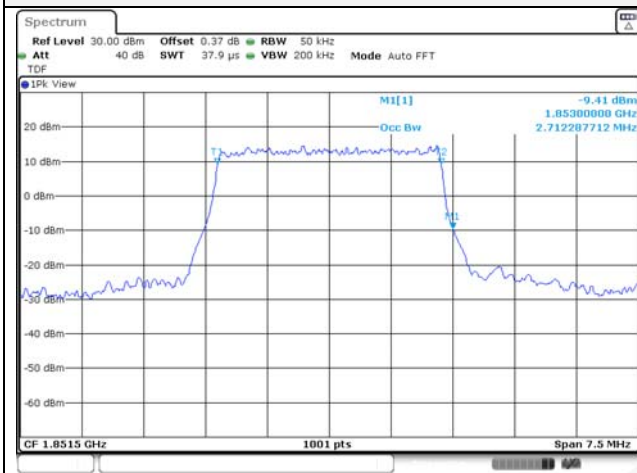

KCTL Inc.

65, Sinwon-ro, Yeongtong-gu,
Suwon-si, Gyeonggi-do, 16677, Korea
TEL: 82-31-285-0894 FAX: 82-505-299-8311
www.kctl.co.kr

Report No.:
KR22-SRF0094-C
Page (83) of (278)

3M BW QPSK Low ch.