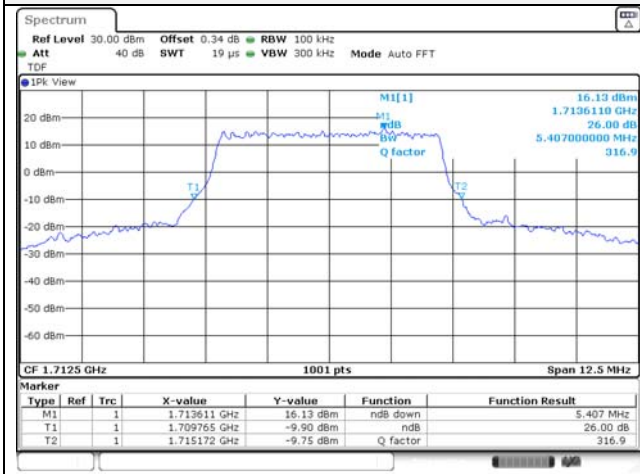

KCTL Inc.

65, Sinwon-ro, Yeongtong-gu,
Suwon-si, Gyeonggi-do, 16677, Korea
TEL: 82-31-285-0894 FAX: 82-505-299-8311
www.kctl.co.kr

Report No.:
KR22-SRF0094-C
Page (74) of (278)

5M BW QPSK Low ch.