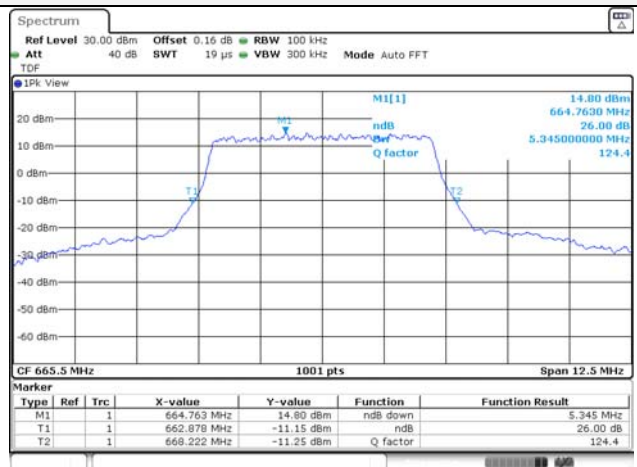

Report No.:
KR22-SRF0094-C
Page (78) of (278)

Test mode: LTE Band 71

5M BW QPSK Low ch.

5M BW 16QAM Low ch.

5M BW QPSK Mid ch.

5M BW 16QAM Mid ch.

5M BW QPSK High ch.

5M BW 16QAM High ch.