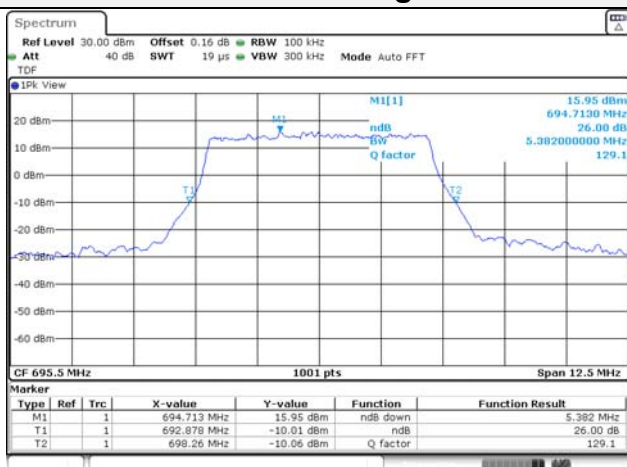

Report No.:
KR22-SRF0094-C
Page (78) of (278)

Test mode: LTE Band 71

5M BW QPSK Low ch.

5M BW 16QAM Low ch.

5M BW QPSK Mid ch.

5M BW 16QAM Mid ch.

5M BW QPSK High ch.

5M BW 16QAM High ch.