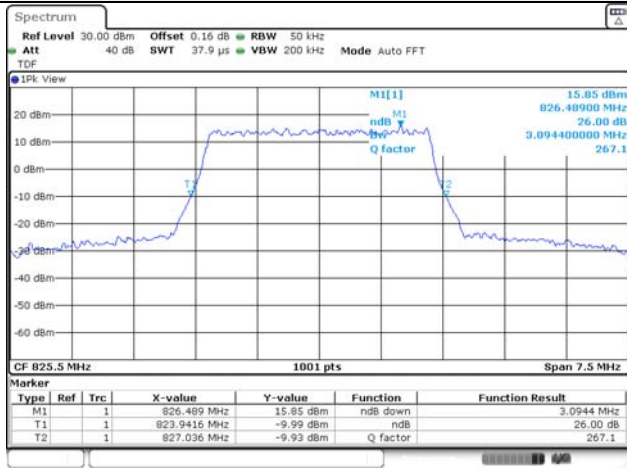

KCTL Inc.

65, Sinwon-ro, Yeongtong-gu,
Suwon-si, Gyeonggi-do, 16677, Korea
TEL: 82-31-285-0894 FAX: 82-505-299-8311
www.kctl.co.kr

Report No.:
KR22-SRF0094-C
Page (68) of (278)

3M BW QPSK Low ch.