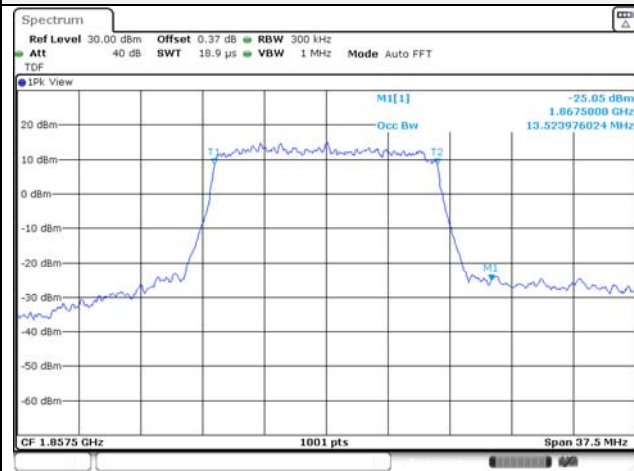

KCTL Inc.

65, Sinwon-ro, Yeongtong-gu,
Suwon-si, Gyeonggi-do, 16677, Korea
TEL: 82-31-285-0894 FAX: 82-505-299-8311
www.kctl.co.kr

Report No.:
KR22-SRF0094-C
Page (86) of (278)

15M BW QPSK Low ch.