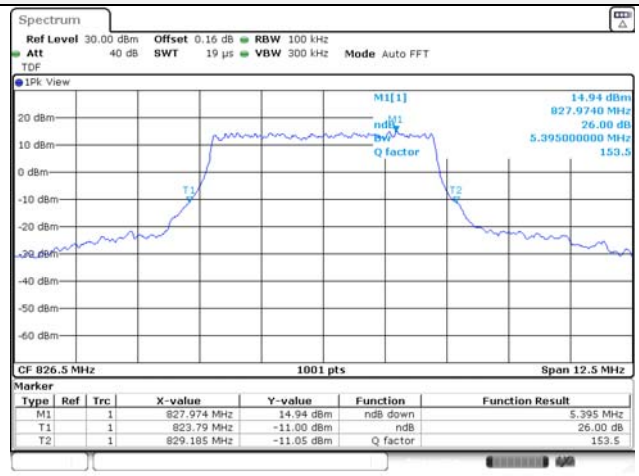

65, Sinwon-ro, Yeongtong-gu,
Suwon-si, Gyeonggi-do, 16677, Korea
TEL: 82-31-285-0894 FAX: 82-505-299-8311
www.kctl.co.kr

Report No.:
KR22-SRF0094-C
Page (69) of (278)

5M BW QPSK Low ch.

5M BW 16QAM Low ch.