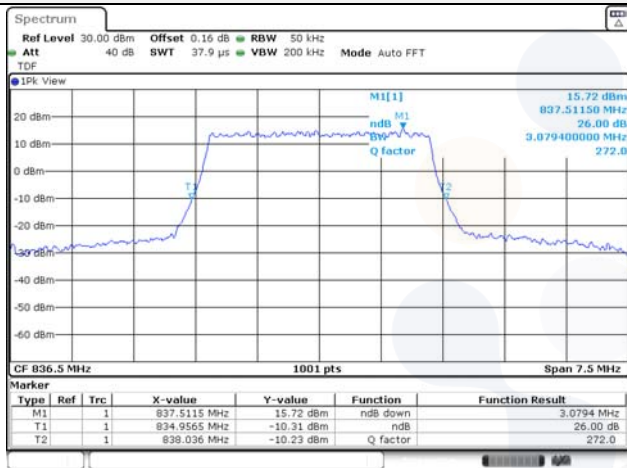

3M BW QPSK Mid ch.