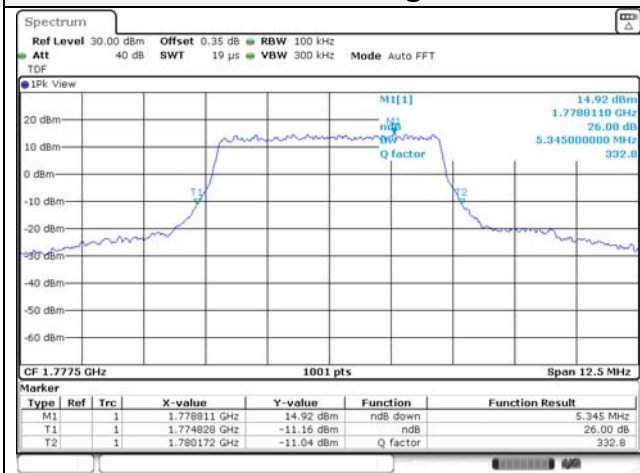

5M BW QPSK High ch.