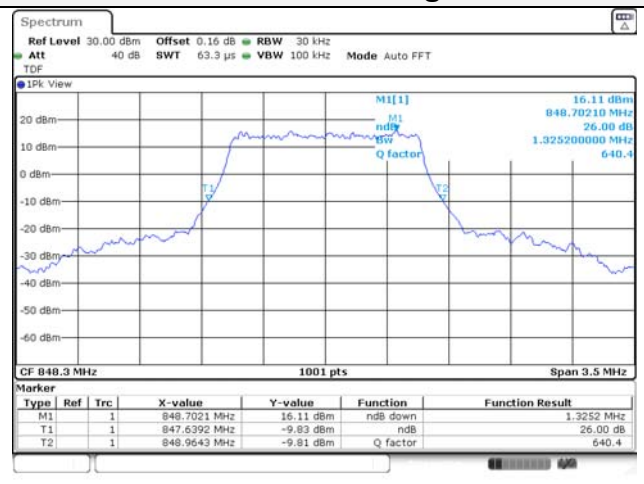

1.4M BW 16QAM Low ch.

1.4M BW QPSK Mid ch.

1.4M BW 16QAM Mid ch.

1.4M BW QPSK High ch.

1.4M BW 16QAM High ch.

KCTL Inc.

65, Sinwon-ro, Yeongtong-gu,
Suwon-si, Gyeonggi-do, 16677, Korea
TEL: 82-31-285-0894 FAX: 82-505-299-8311
www.kctl.co.kr