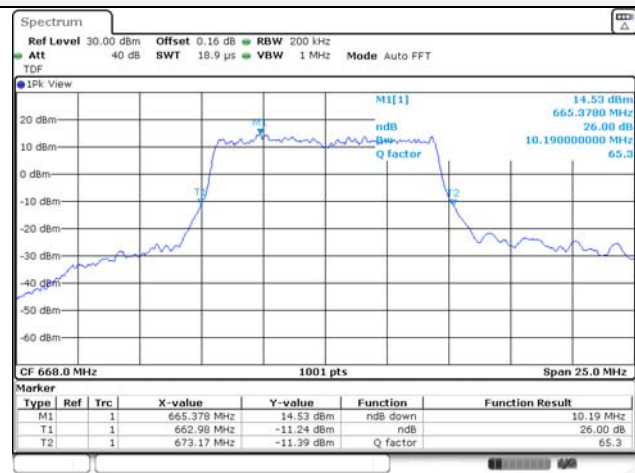

10M BW 16QAM Low ch.