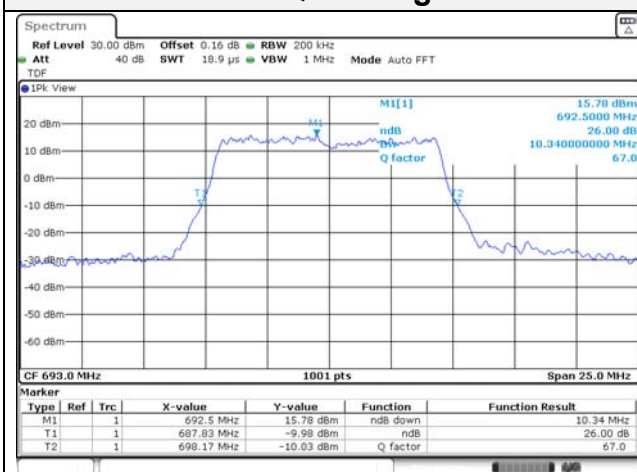

10M BW QPSK High ch.