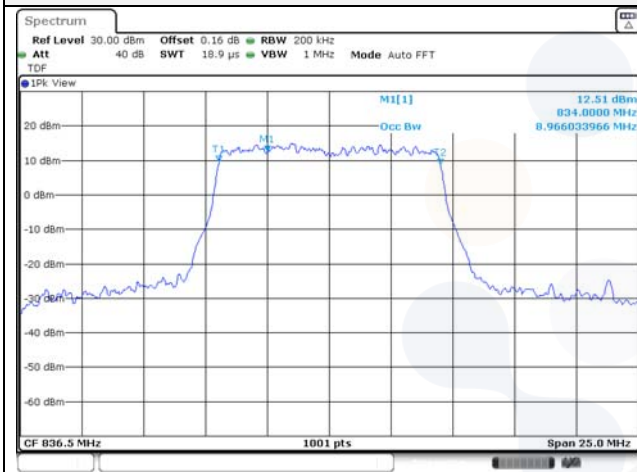

10M BW QPSK Mid ch.