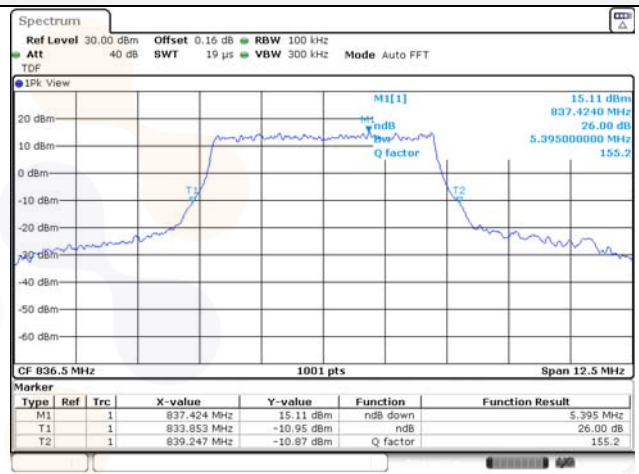

5M BW 16QAM Mid ch.