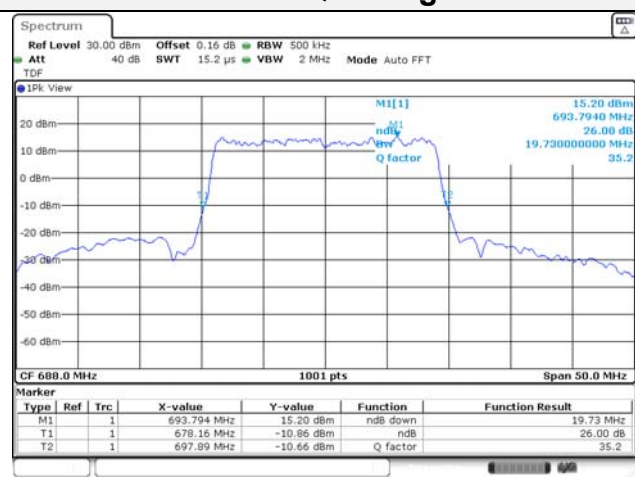

20M BW 16QAM High ch.