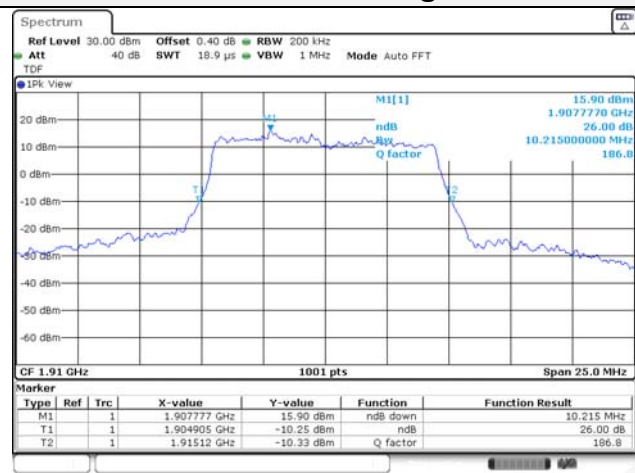

Report No.:
KR22-SRF0094-C
Page (64) of (278)

10M BW QPSK Low ch.

10M BW 16QAM Low ch.

10M BW QPSK Mid ch.

10M BW 16QAM Mid ch.

10M BW QPSK High ch.

10M BW 16QAM High ch.

KCTL Inc.