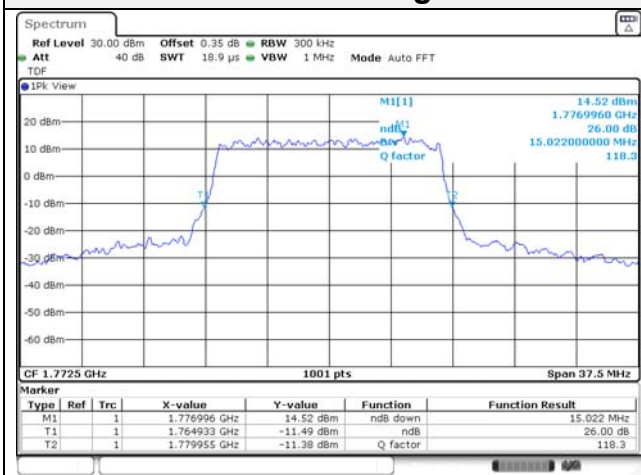

15M BW QPSK High ch.