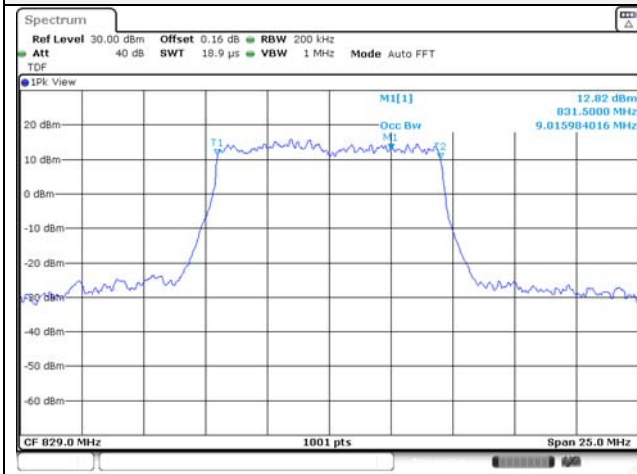

KCTL Inc.

65, Sinwon-ro, Yeongtong-gu,
Suwon-si, Gyeonggi-do, 16677, Korea
TEL: 82-31-285-0894 FAX: 82-505-299-8311
www.kctl.co.kr

Report No.:
KR22-SRF0094-C
Page (91) of (278)

10M BW QPSK Low ch.