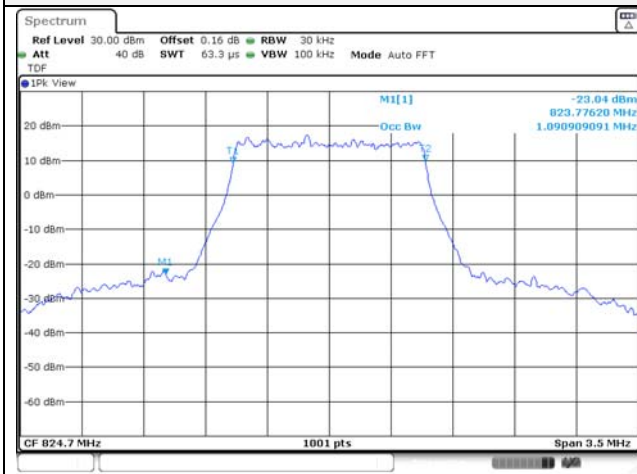

65, Sinwon-ro, Yeongtong-gu,
Suwon-si, Gyeonggi-do, 16677, Korea
TEL: 82-31-285-0894 FAX: 82-505-299-8311
www.kctl.co.kr

Report No.:
KR22-SRF0094-C
Page (88) of (278)

Test mode: LTE Band 5

1.4M BW QPSK Low ch.