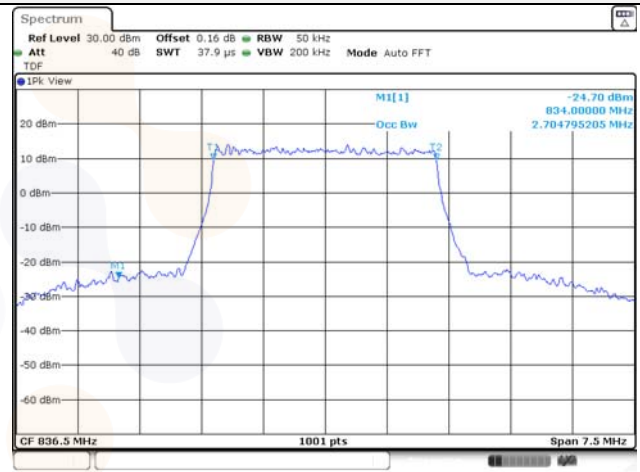

3M BW 16QAM Mid ch.