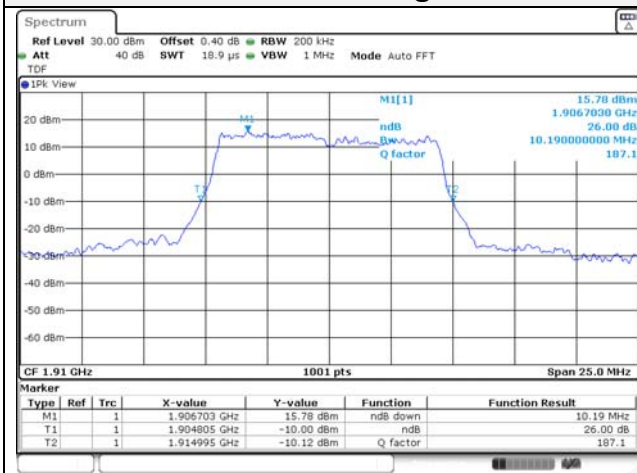

Report No.:
KR22-SRF0094-C
Page (64) of (278)

10M BW QPSK Low ch.

10M BW 16QAM Low ch.

10M BW QPSK Mid ch.

10M BW 16QAM Mid ch.

10M BW QPSK High ch.

10M BW 16QAM High ch.

KCTL Inc.