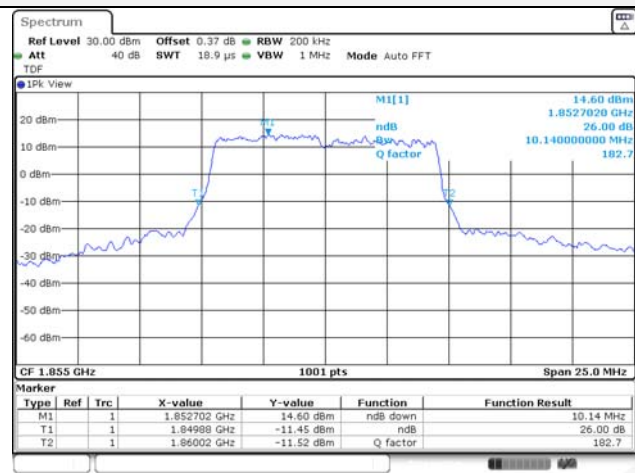

Report No.:
KR22-SRF0094-C
Page (64) of (278)

10M BW QPSK Low ch.

10M BW 16QAM Low ch.

10M BW QPSK Mid ch.

10M BW 16QAM Mid ch.

10M BW QPSK High ch.

10M BW 16QAM High ch.

KCTL Inc.