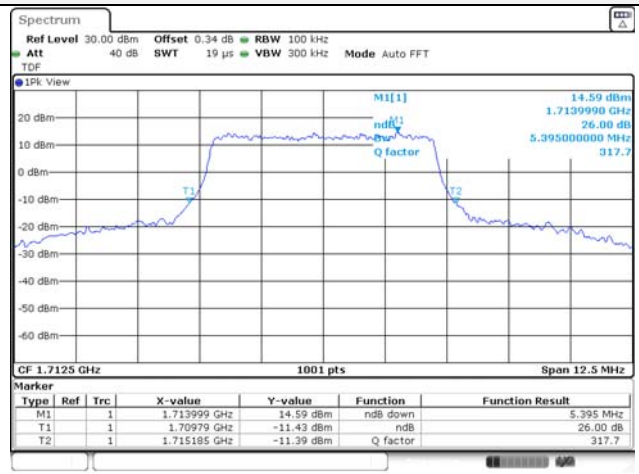

5M BW 16QAM Low ch.