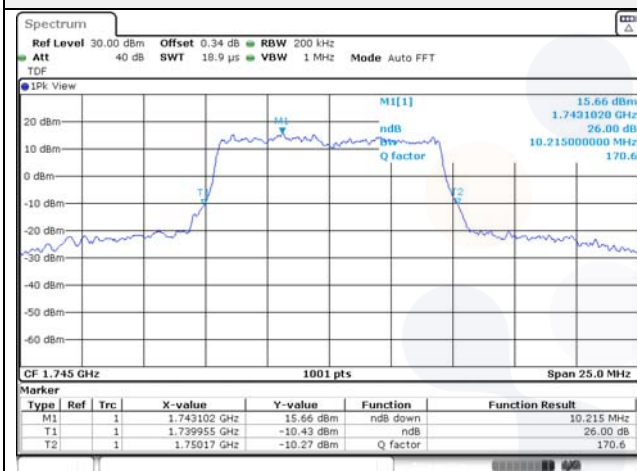

10M BW QPSK Mid ch.