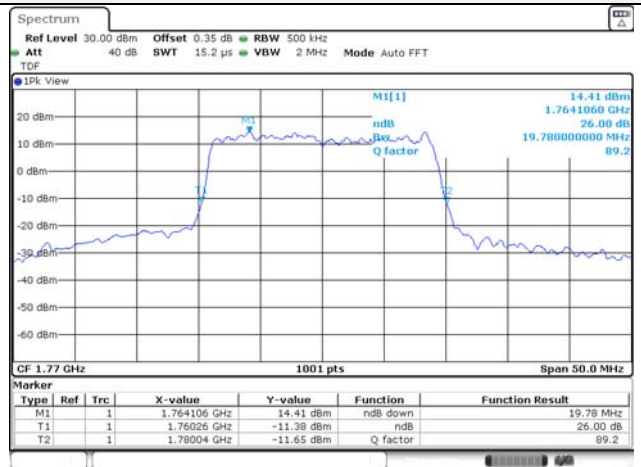

20M BW 16QAM High ch.