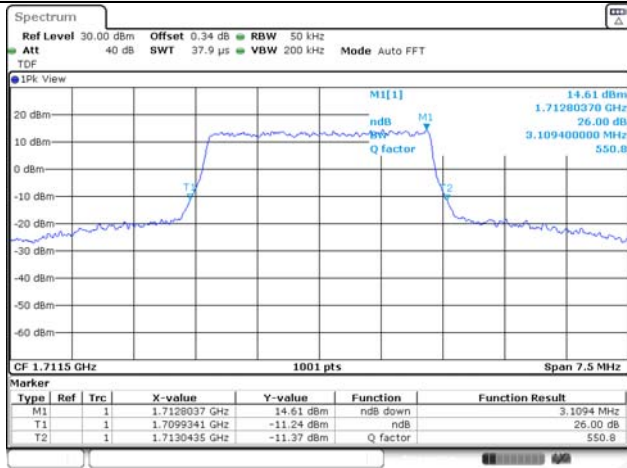

KCTL Inc.

65, Sinwon-ro, Yeongtong-gu,
Suwon-si, Gyeonggi-do, 16677, Korea
TEL: 82-31-285-0894 FAX: 82-505-299-8311
www.kctl.co.kr

Report No.:
KR22-SRF0094-C
Page (73) of (278)

3M BW QPSK Low ch.