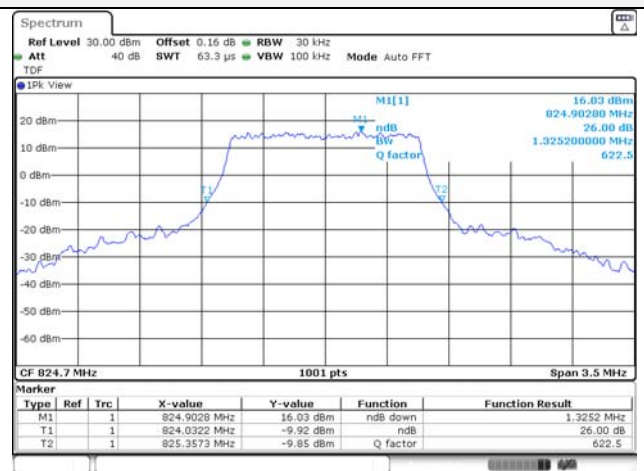

1.4M BW 16QAM Low ch.