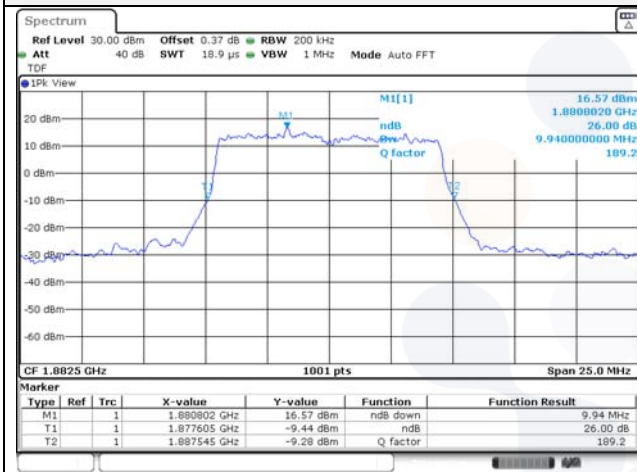

Report No.:
KR22-SRF0094-C
Page (64) of (278)

10M BW QPSK Low ch.

10M BW 16QAM Low ch.

10M BW QPSK Mid ch.

10M BW 16QAM Mid ch.

10M BW QPSK High ch.

10M BW 16QAM High ch.

KCTL Inc.