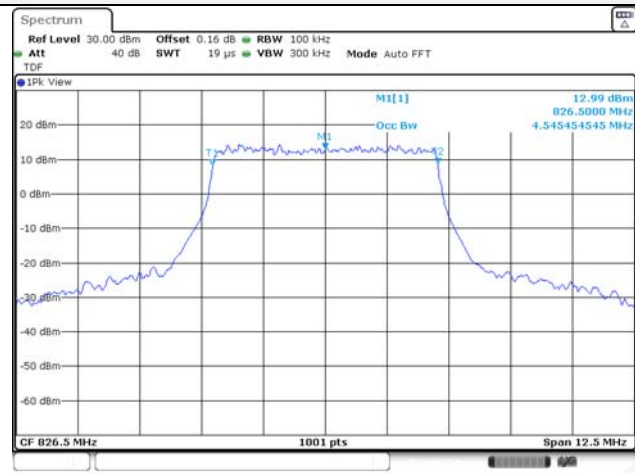

65, Sinwon-ro, Yeongtong-gu,
Suwon-si, Gyeonggi-do, 16677, Korea
TEL: 82-31-285-0894 FAX: 82-505-299-8311
www.kctl.co.kr

Report No.:
KR22-SRF0094-C
Page (90) of (278)

5M BW QPSK Low ch.

5M BW 16QAM Low ch.