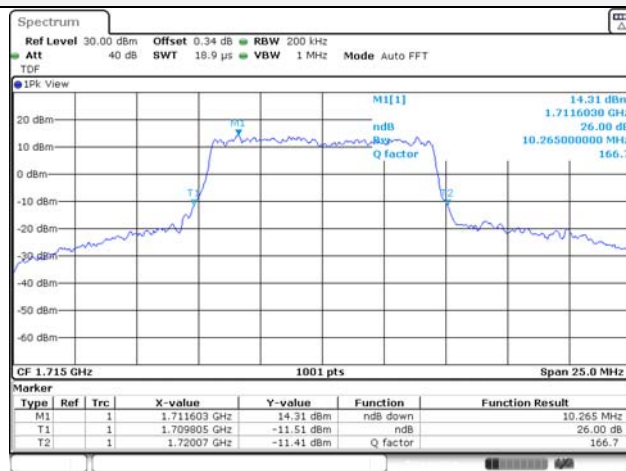

65, Sinwon-ro, Yeongtong-gu,
Suwon-si, Gyeonggi-do, 16677, Korea
TEL: 82-31-285-0894 FAX: 82-505-299-8311
www.kctl.co.kr

Report No.:
KR22-SRF0094-C
Page (75) of (278)

10M BW QPSK Low ch.

10M BW 16QAM Low ch.