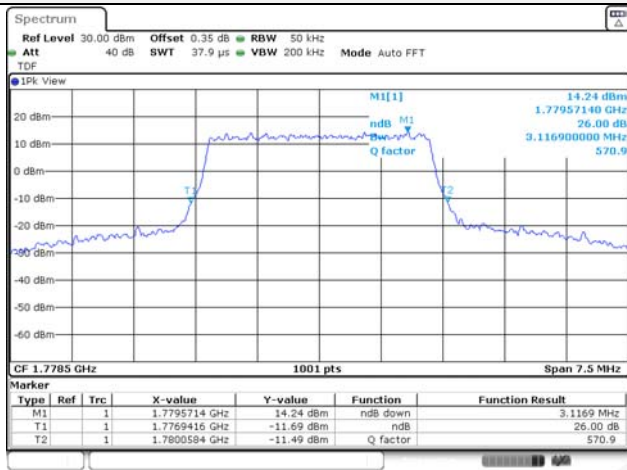

3M BW QPSK High ch.