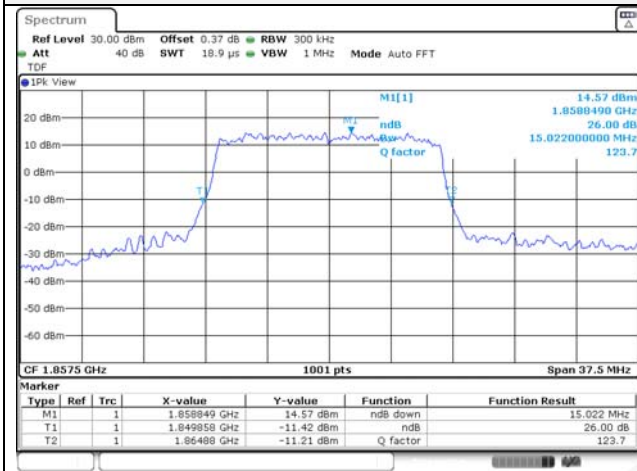

KCTL Inc.

65, Sinwon-ro, Yeongtong-gu,
Suwon-si, Gyeonggi-do, 16677, Korea
TEL: 82-31-285-0894 FAX: 82-505-299-8311
www.kctl.co.kr

Report No.:
KR22-SRF0094-C
Page (65) of (278)

15M BW QPSK Low ch.