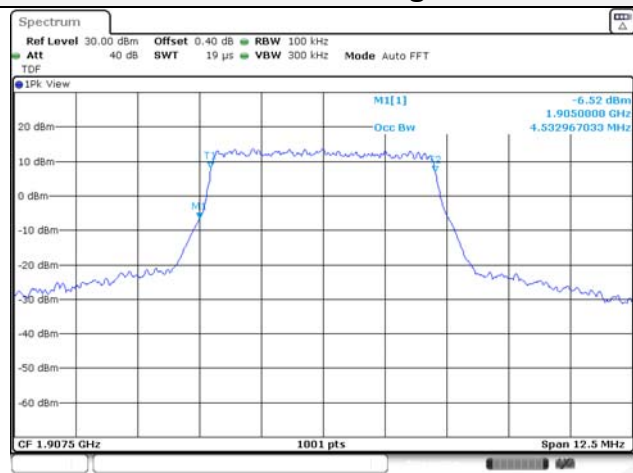

5M BW 16QAM High ch.