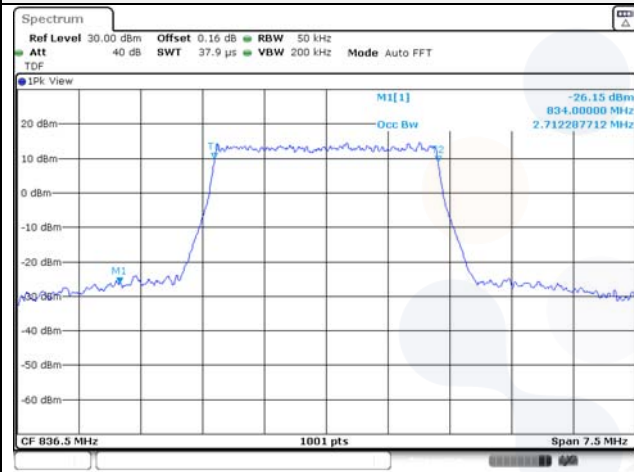

3M BW QPSK Mid ch.