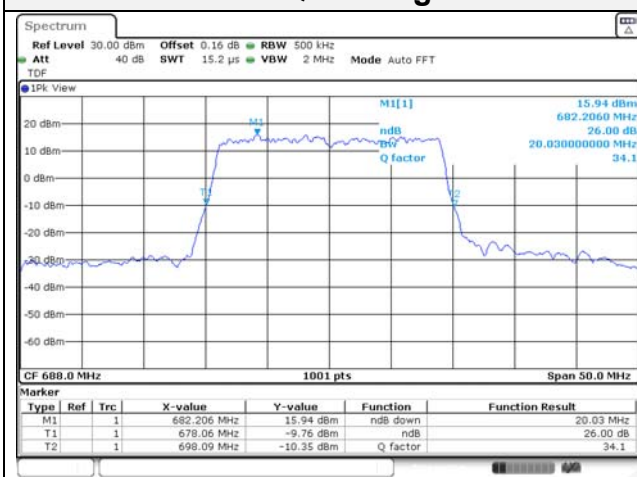

20M BW QPSK High ch.