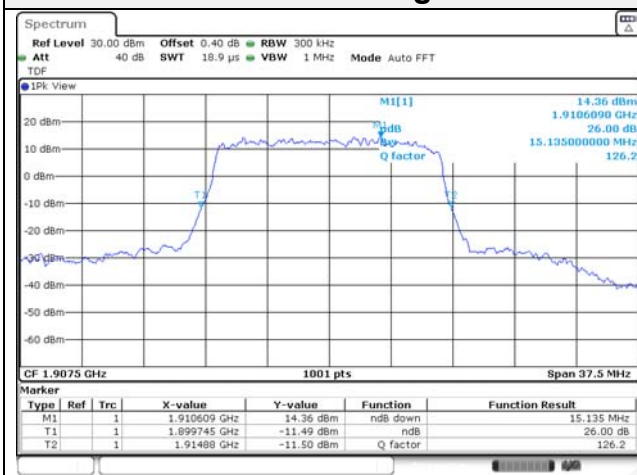

15M BW QPSK High ch.