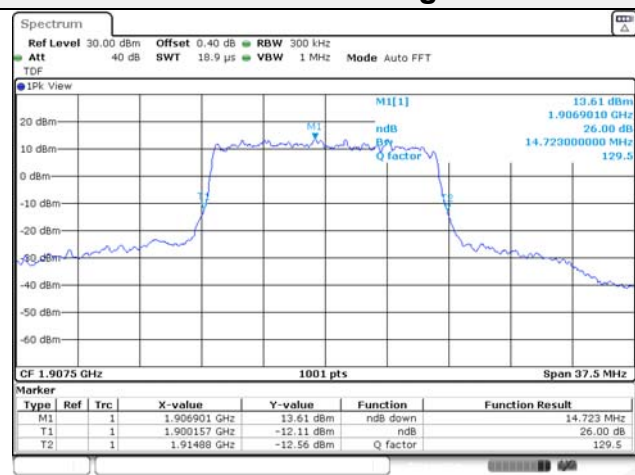

15M BW 16QAM High ch.