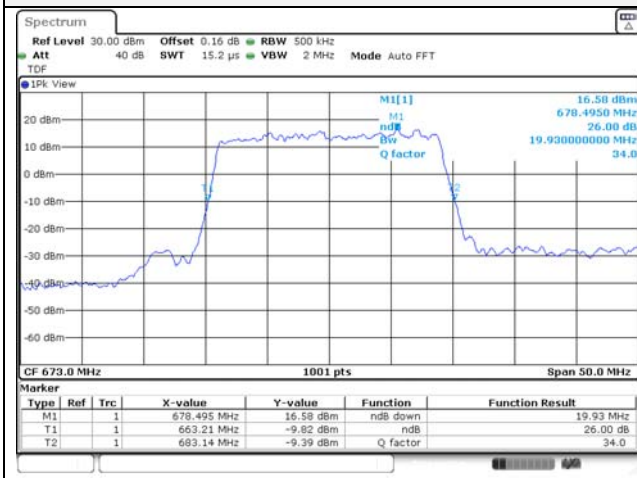

KCTL Inc.

65, Sinwon-ro, Yeongtong-gu,
Suwon-si, Gyeonggi-do, 16677, Korea
TEL: 82-31-285-0894 FAX: 82-505-299-8311
www.kctl.co.kr

Report No.:
KR22-SRF0094-C
Page (81) of (278)

20M BW QPSK Low ch.