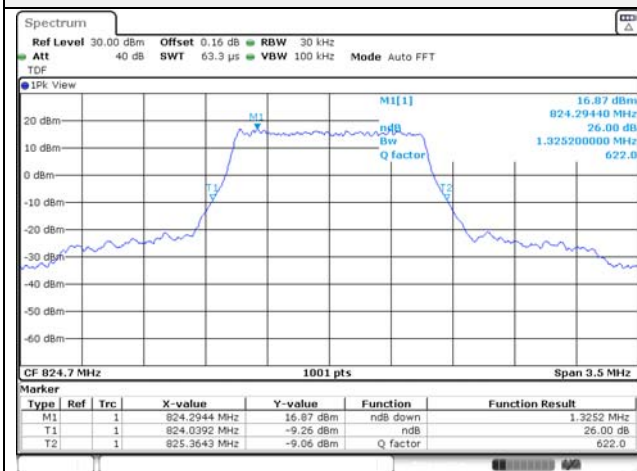

KCTL Inc.

65, Sinwon-ro, Yeongtong-gu,
Suwon-si, Gyeonggi-do, 16677, Korea
TEL: 82-31-285-0894 FAX: 82-505-299-8311
www.kctl.co.kr

Report No.:
KR22-SRF0094-C
Page (67) of (278)

Test mode: LTE Band 26

1.4M BW QPSK Low ch.