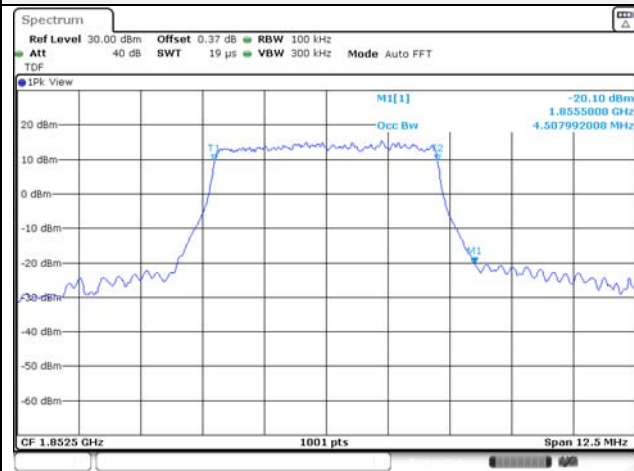

KCTL Inc.

65, Sinwon-ro, Yeongtong-gu,
Suwon-si, Gyeonggi-do, 16677, Korea
TEL: 82-31-285-0894 FAX: 82-505-299-8311
www.kctl.co.kr

Report No.:
KR22-SRF0094-C
Page (84) of (278)

5M BW QPSK Low ch.