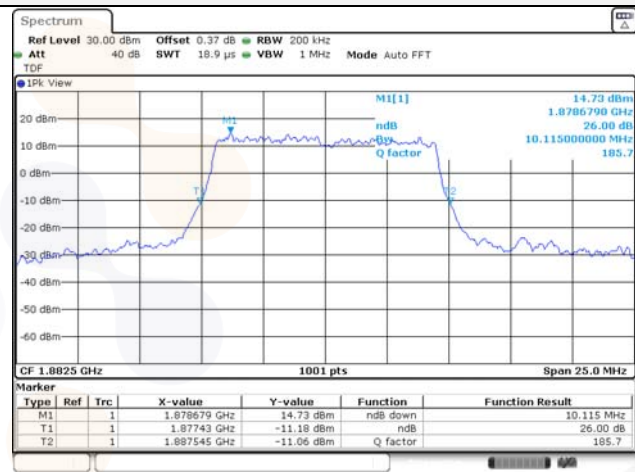

Report No.:
KR22-SRF0094-C
Page (64) of (278)

10M BW QPSK Low ch.

10M BW 16QAM Low ch.

10M BW QPSK Mid ch.

10M BW 16QAM Mid ch.

10M BW QPSK High ch.

10M BW 16QAM High ch.

KCTL Inc.