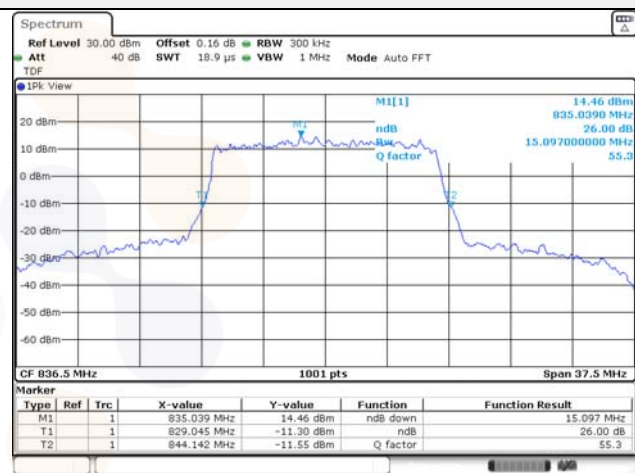

15M BW 16QAM Mid ch.