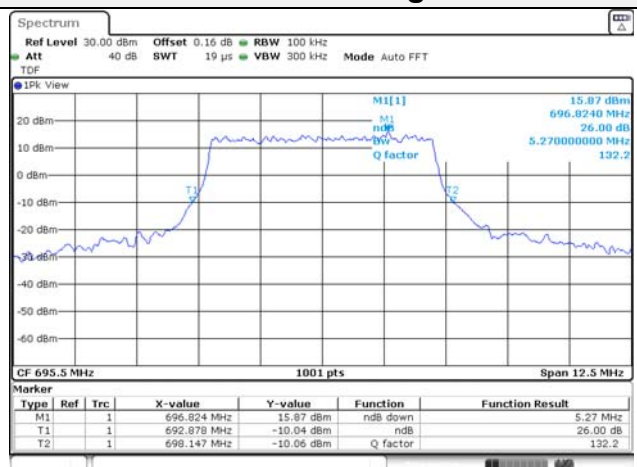

Report No.:
KR22-SRF0094-C
Page (78) of (278)

Test mode: LTE Band 71

5M BW QPSK Low ch.

5M BW 16QAM Low ch.

5M BW QPSK Mid ch.

5M BW 16QAM Mid ch.

5M BW QPSK High ch.

5M BW 16QAM High ch.