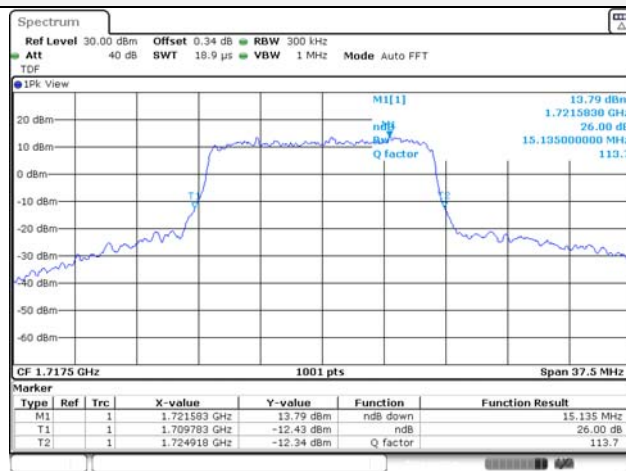

15M BW 16QAM Low ch.