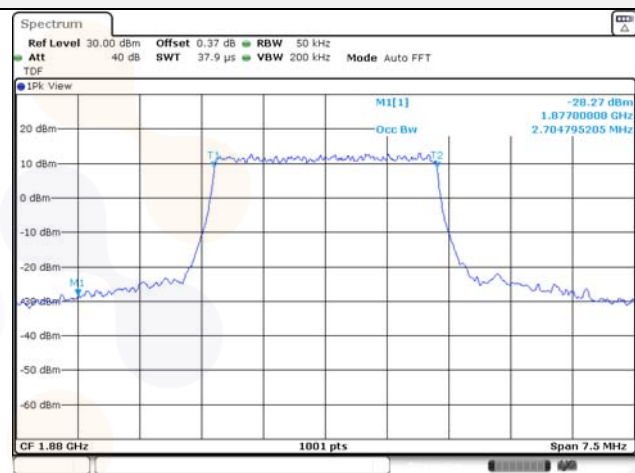

3M BW 16QAM Mid ch.