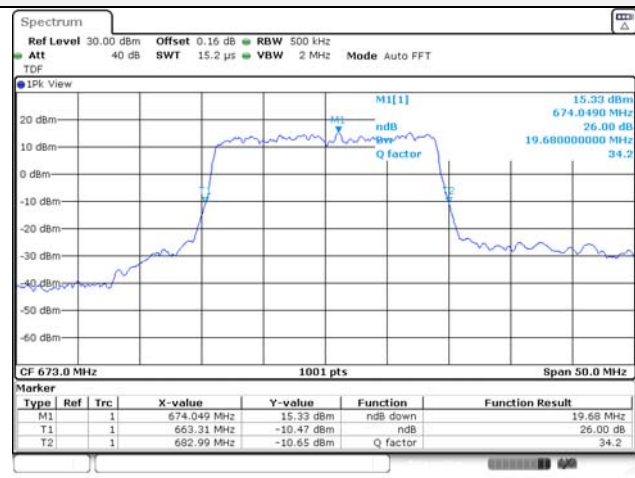

20M BW 16QAM Low ch.