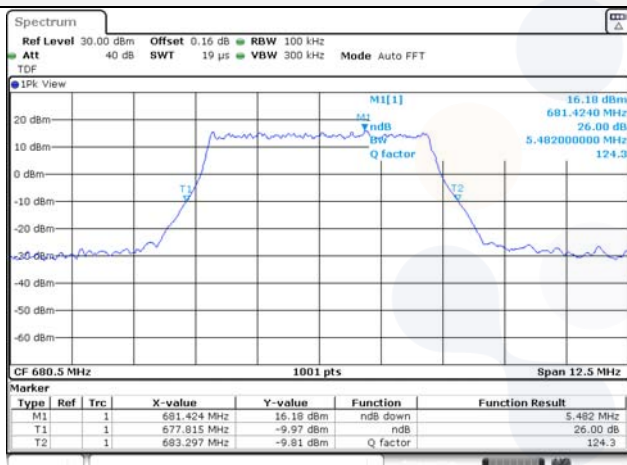

Report No.:
KR22-SRF0094-C
Page (78) of (278)

Test mode: LTE Band 71

5M BW QPSK Low ch.

5M BW 16QAM Low ch.

5M BW QPSK Mid ch.

5M BW 16QAM Mid ch.

5M BW QPSK High ch.

5M BW 16QAM High ch.