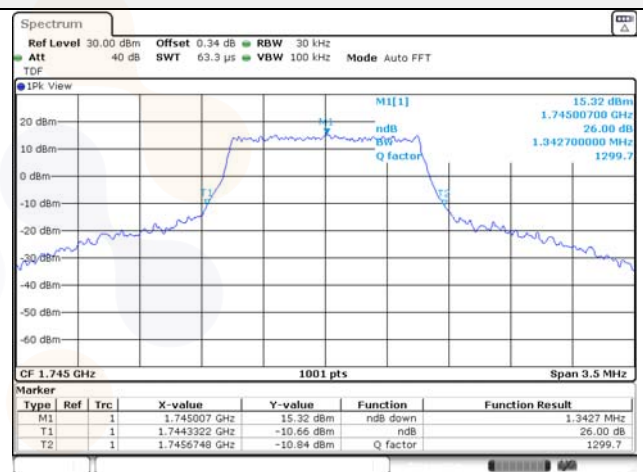

Report No.:
KR22-SRF0094-C
Page (72) of (278)

Test mode: LTE Band 66/4

1.4M BW QPSK Low ch.

1.4M BW 16QAM Low ch.

1.4M BW QPSK Mid ch.

1.4M BW 16QAM Mid ch.

1.4M BW QPSK High ch.

1.4M BW 16QAM High ch.