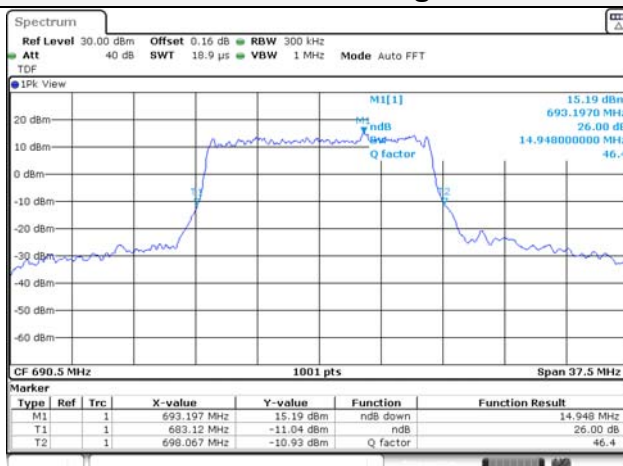

15M BW 16QAM High ch.