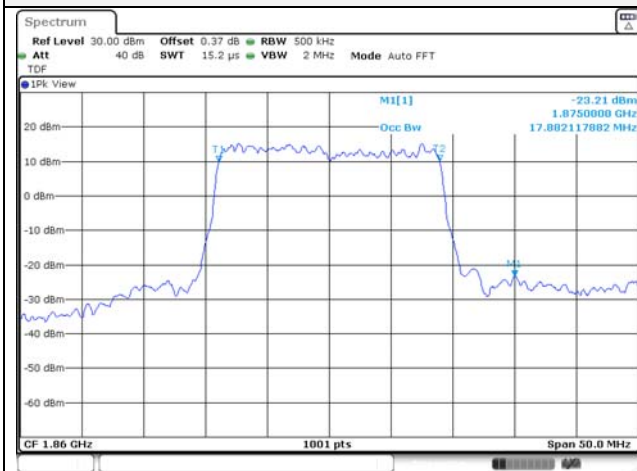

KCTL Inc.

65, Sinwon-ro, Yeongtong-gu,
Suwon-si, Gyeonggi-do, 16677, Korea
TEL: 82-31-285-0894 FAX: 82-505-299-8311
www.kctl.co.kr

Report No.:
KR22-SRF0094-C
Page (87) of (278)

20M BW QPSK Low ch.