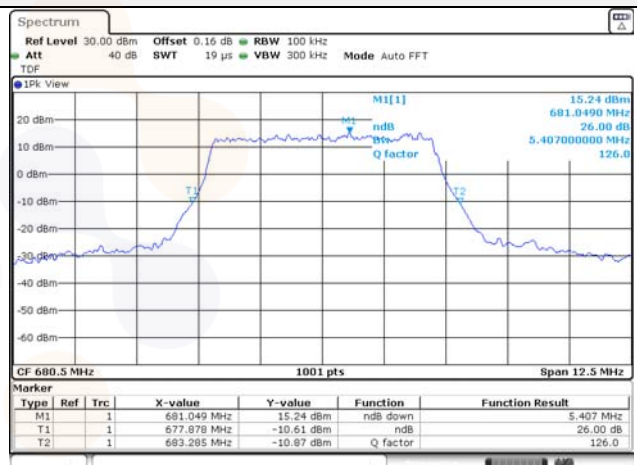

Report No.:
KR22-SRF0094-C
Page (78) of (278)

Test mode: LTE Band 71

5M BW QPSK Low ch.

5M BW 16QAM Low ch.

5M BW QPSK Mid ch.

5M BW 16QAM Mid ch.

5M BW QPSK High ch.

5M BW 16QAM High ch.