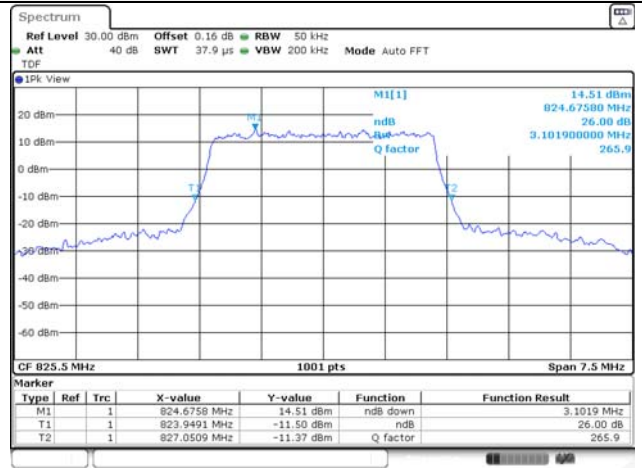

3M BW 16QAM Low ch.