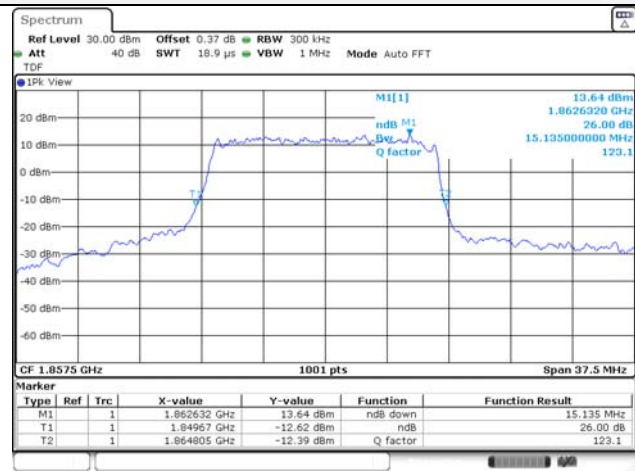

15M BW 16QAM Low ch.