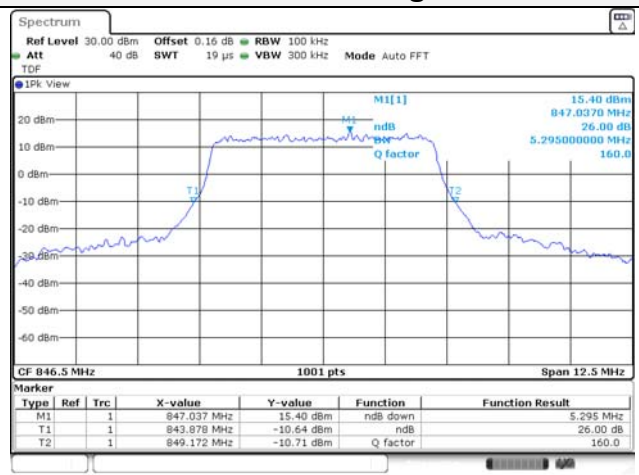

5M BW 16QAM High ch.