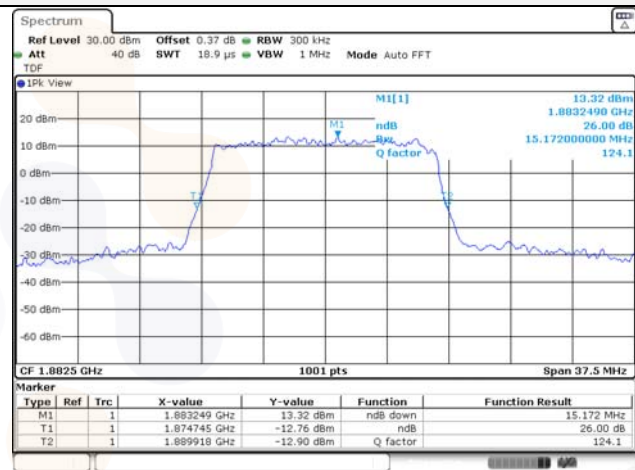

15M BW 16QAM Mid ch.