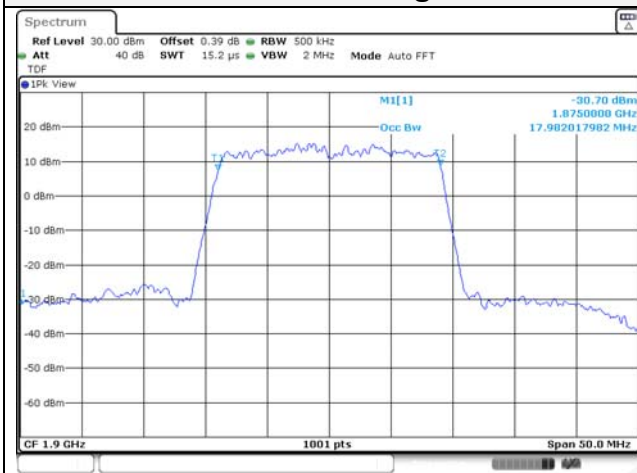

20M BW QPSK High ch.