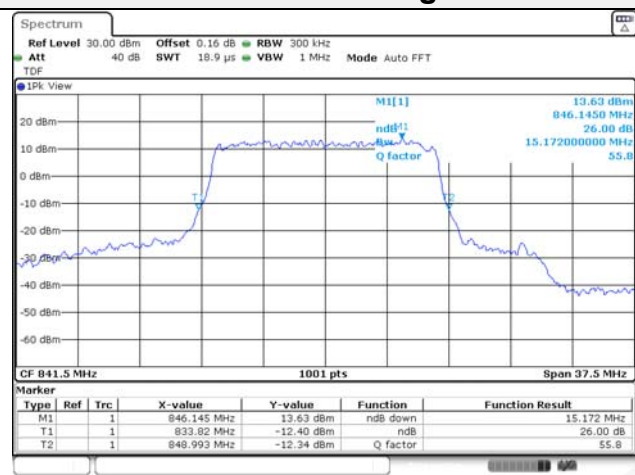

15M BW 16QAM High ch.