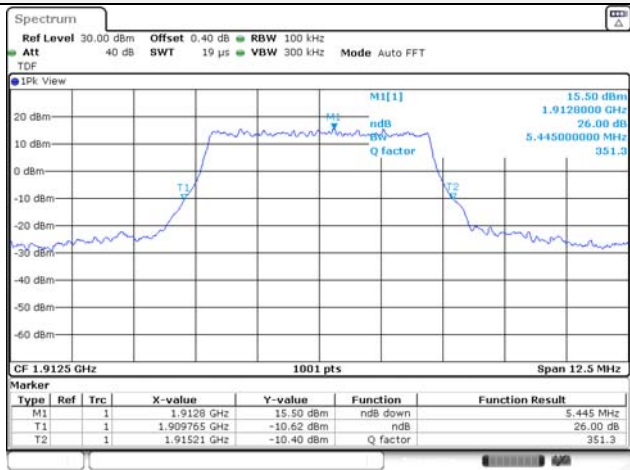

5M BW QPSK High ch.