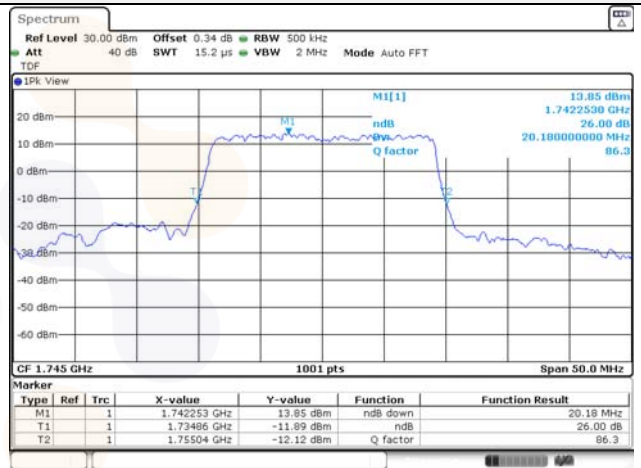

20M BW 16QAM Mid ch.