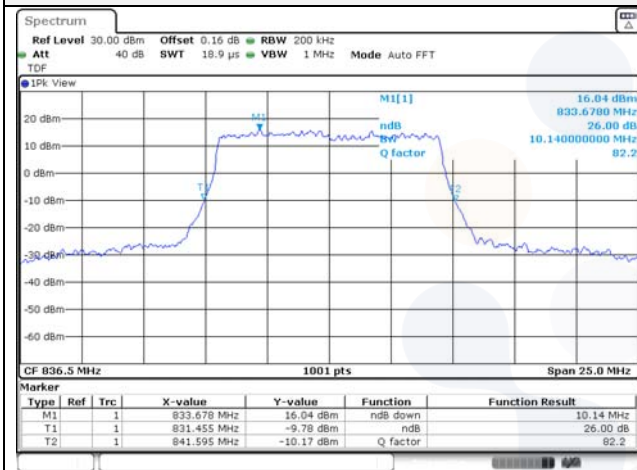

Report No.:
KR22-SRF0094-C
Page (70) of (278)

10M BW QPSK Low ch.

10M BW 16QAM Low ch.

10M BW QPSK Mid ch.

10M BW 16QAM Mid ch.

10M BW QPSK High ch.

10M BW 16QAM High ch.

KCTL Inc.