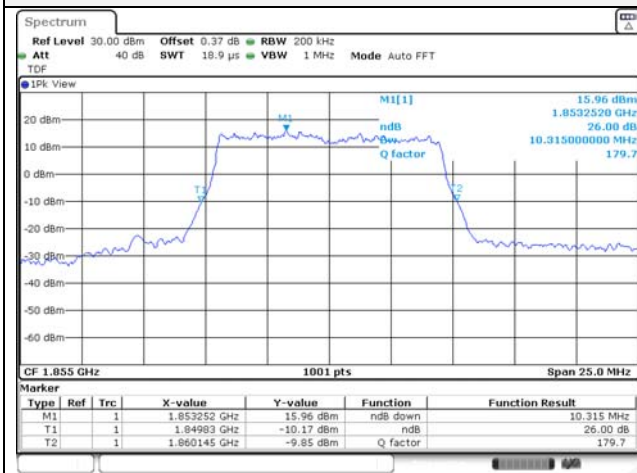

Report No.:
KR22-SRF0094-C
Page (64) of (278)

10M BW QPSK Low ch.

10M BW 16QAM Low ch.

10M BW QPSK Mid ch.

10M BW 16QAM Mid ch.

10M BW QPSK High ch.

10M BW 16QAM High ch.

KCTL Inc.