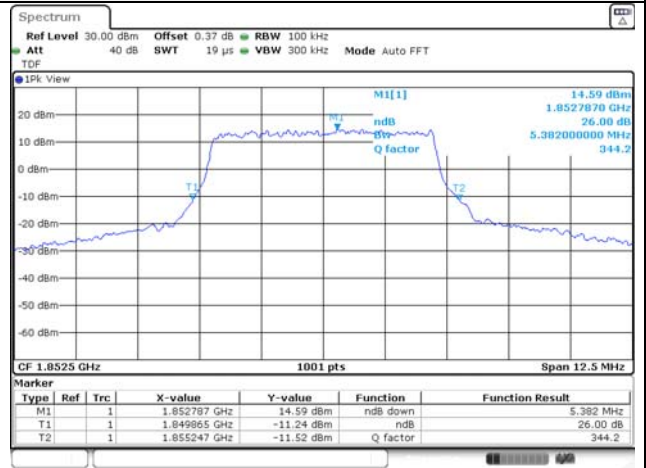

KCTL Inc.

65, Sinwon-ro, Yeongtong-gu,
Suwon-si, Gyeonggi-do, 16677, Korea
TEL: 82-31-285-0894 FAX: 82-505-299-8311
www.kctl.co.kr

Report No.:
KR22-SRF0094-C
Page (63) of (278)

5M BW QPSK Low ch.

5M BW 16QAM Low ch.