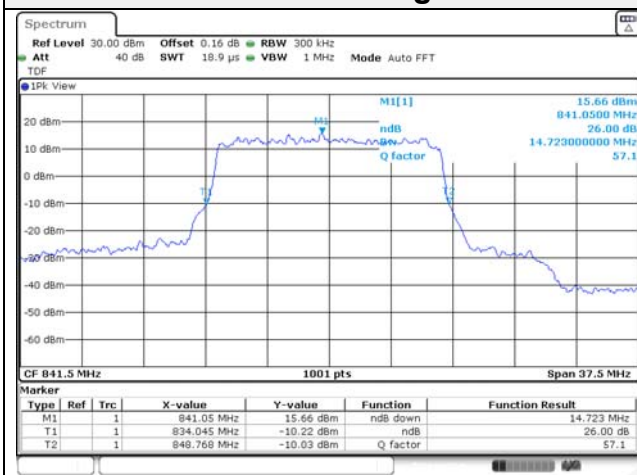

15M BW QPSK High ch.