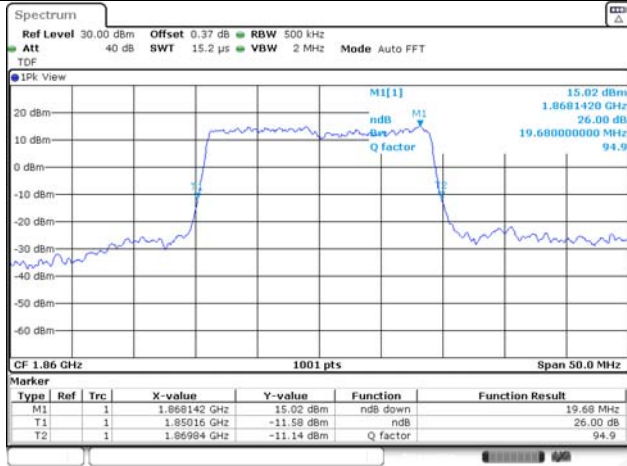

Report No.:
KR22-SRF0094-C
Page (66) of (278)

20M BW QPSK Low ch.

20M BW 16QAM Low ch.

20M BW QPSK Mid ch.

20M BW 16QAM Mid ch.

20M BW QPSK High ch.

20M BW 16QAM High ch.

KCTL Inc.