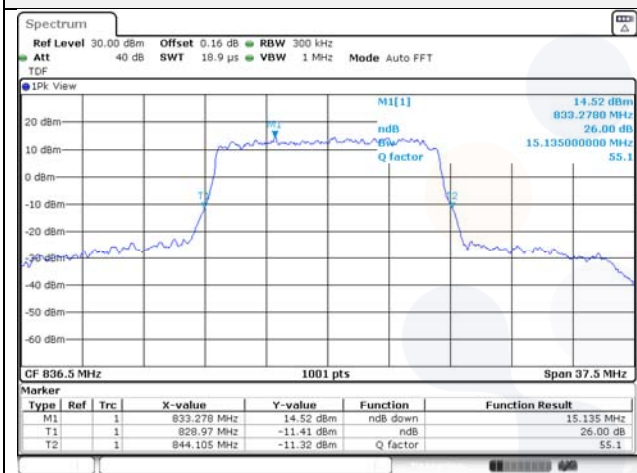

15M BW QPSK Mid ch.