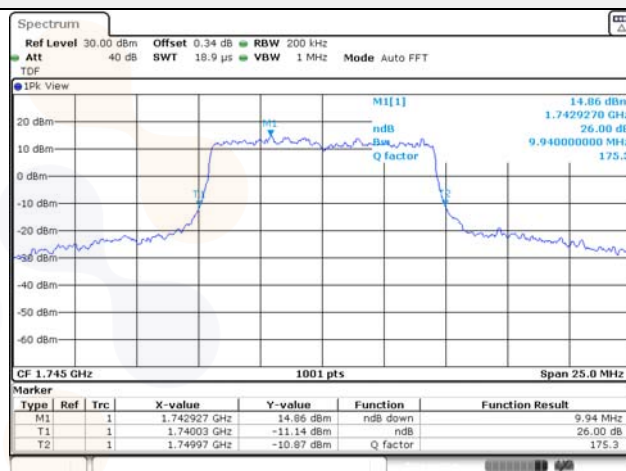

10M BW 16QAM Mid ch.