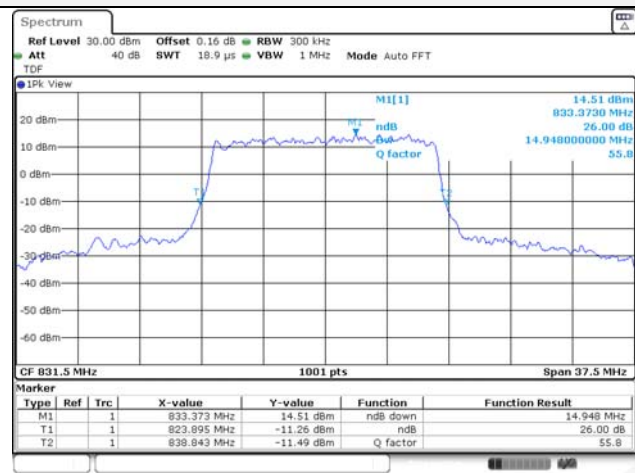

15M BW 16QAM Low ch.