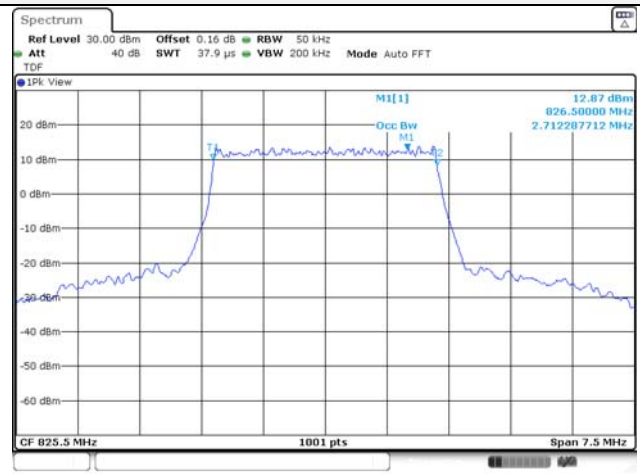

3M BW 16QAM Low ch.