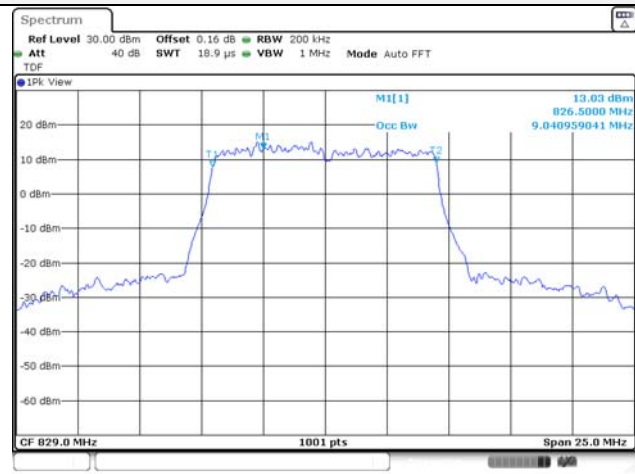

10M BW 16QAM Low ch.