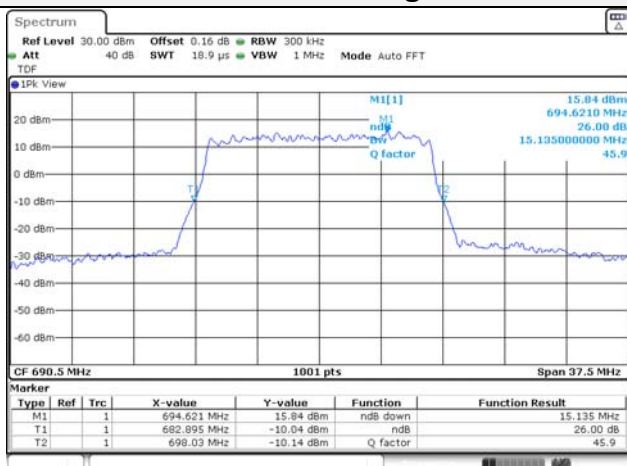

15M BW QPSK High ch.