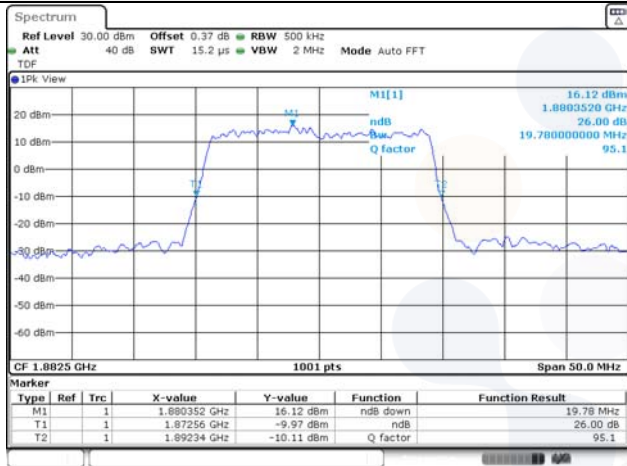

Report No.:
KR22-SRF0094-C
Page (66) of (278)

20M BW QPSK Low ch.

20M BW 16QAM Low ch.

20M BW QPSK Mid ch.

20M BW 16QAM Mid ch.

20M BW QPSK High ch.

20M BW 16QAM High ch.

KCTL Inc.