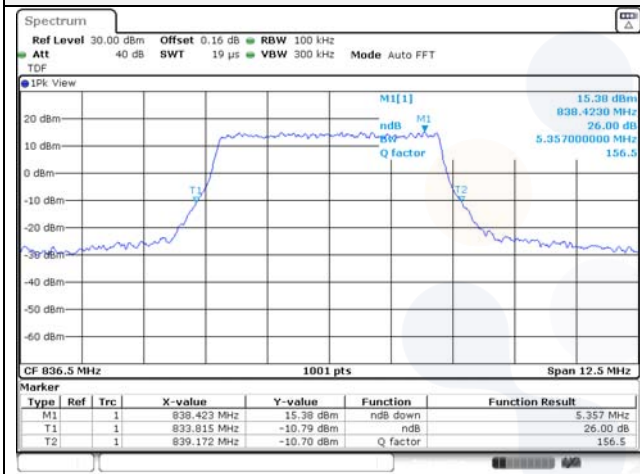

5M BW QPSK Mid ch.