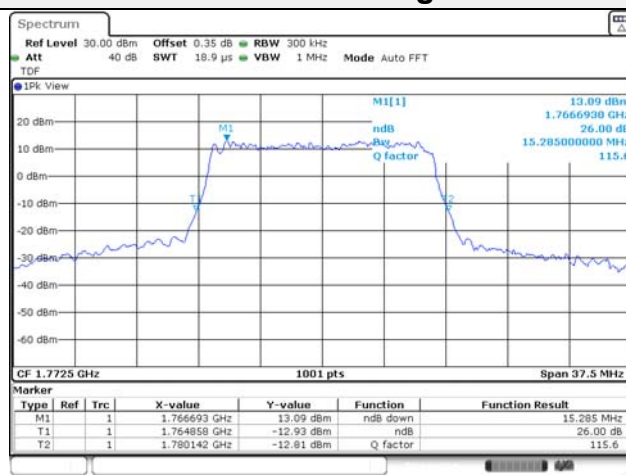

15M BW 16QAM High ch.