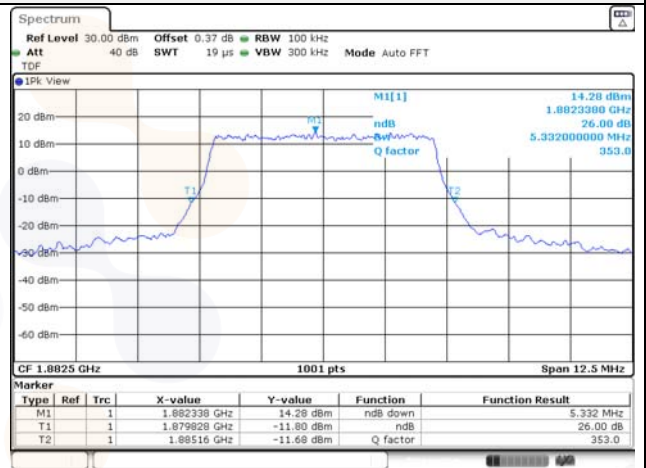

5M BW 16QAM Mid ch.