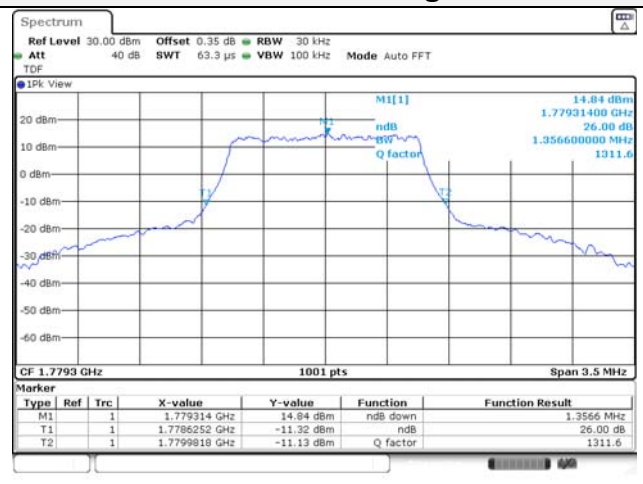

Report No.:
KR22-SRF0094-C
Page (72) of (278)

Test mode: LTE Band 66/4

1.4M BW QPSK Low ch.

1.4M BW 16QAM Low ch.

1.4M BW QPSK Mid ch.

1.4M BW 16QAM Mid ch.

1.4M BW QPSK High ch.

1.4M BW 16QAM High ch.