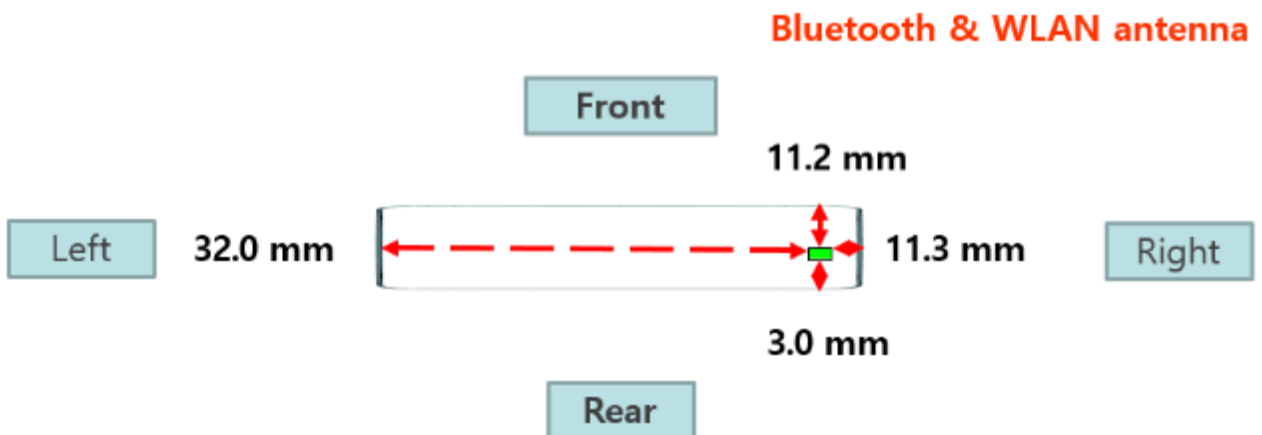

Appendix C. #Antenna Location & Distance

Front View

Top View

KCTL Inc.

65, Sinwon-ro, Yeongtong-gu,
Suwon-si, Gyeonggi-do, 16677, Korea
TEL: 82-31-285-0894 FAX: 82-505-299-8311
www.kctl.co.kr

Report No.:
KR22-SPF0033
Page (85) of (88)