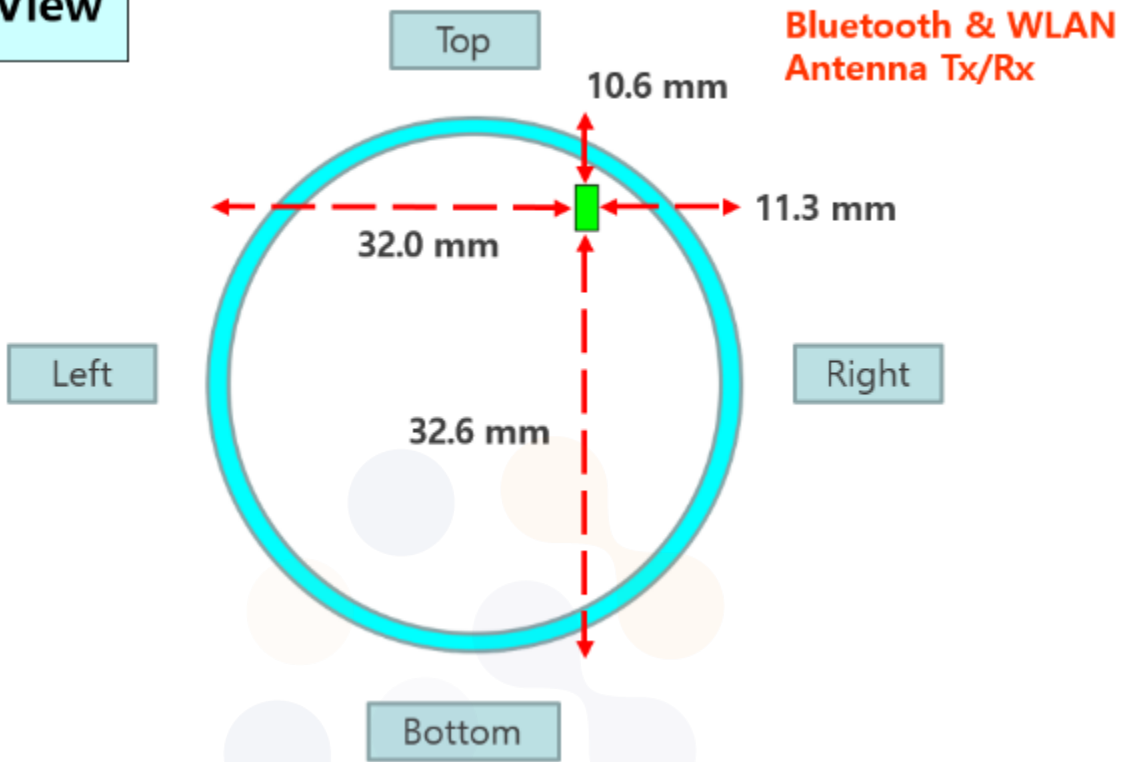

Appendix C. #Antenna Location & Distance

Front View

Top View

KCTL Inc.

65, Sinwon-ro, Yeongtong-gu,
Suwon-si, Gyeonggi-do, 16677, Korea
TEL: 82-31-285-0894 FAX: 82-505-299-8311
www.kctl.co.kr

Report No.:
KR22-SPF0033
Page (85) of (88)

Bottom

Appendix E. Test Setup Photo

E.1) Next to Mouth_Front (10 mm)

E.2) Extremity_Rear (0 mm)

End of test report