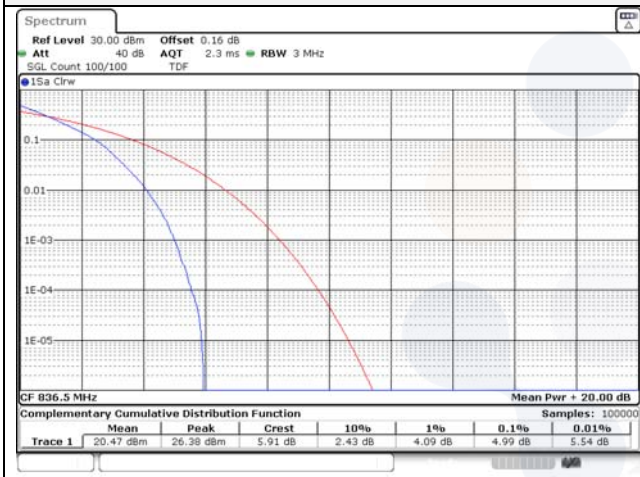

3M BW QPSK Mid ch.