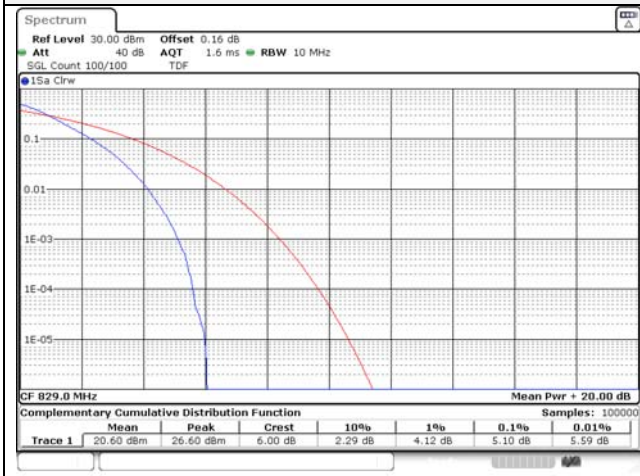

KCTL Inc.

65, Sinwon-ro, Yeongtong-gu,
Suwon-si, Gyeonggi-do, 16677, Korea
TEL: 82-31-285-0894 FAX: 82-505-299-8311
www.kctl.co.kr

Report No.:
KR22-SRF0086-C
Page (239) of (278)

10M BW QPSK Low ch.