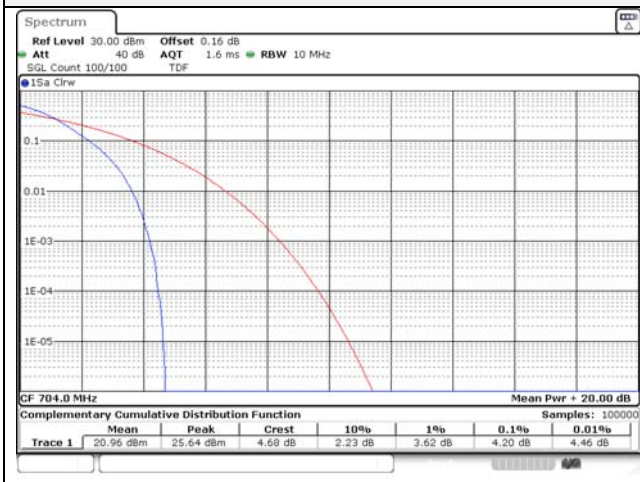

KCTL Inc.

65, Sinwon-ro, Yeongtong-gu,
Suwon-si, Gyeonggi-do, 16677, Korea
TEL: 82-31-285-0894 FAX: 82-505-299-8311
www.kctl.co.kr

Report No.:
KR22-SRF0086-C
Page (229) of (278)

10M BW QPSK Low ch.