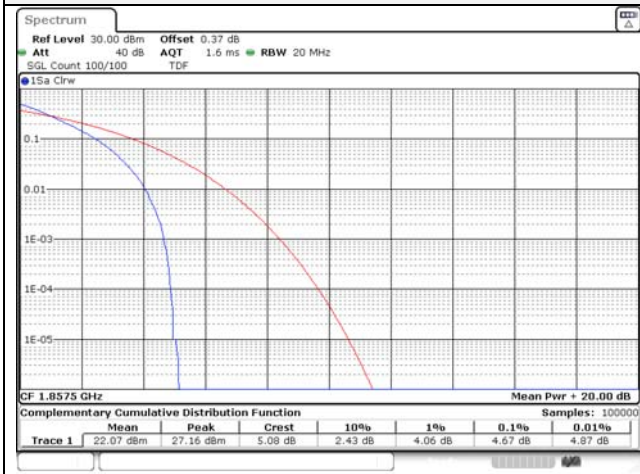

KCTL Inc.

65, Sinwon-ro, Yeongtong-gu,
Suwon-si, Gyeonggi-do, 16677, Korea
TEL: 82-31-285-0894 FAX: 82-505-299-8311
www.kctl.co.kr

Report No.:
KR22-SRF0086-C
Page (234) of (278)

15M BW QPSK Low ch.