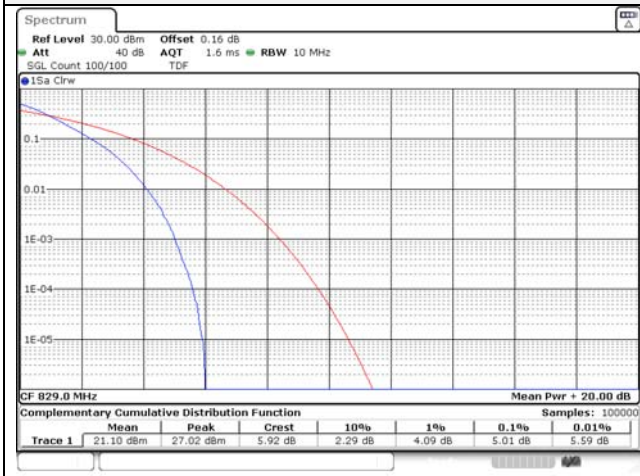

KCTL Inc.

65, Sinwon-ro, Yeongtong-gu,
Suwon-si, Gyeonggi-do, 16677, Korea
TEL: 82-31-285-0894 FAX: 82-505-299-8311
www.kctl.co.kr

Report No.:
KR22-SRF0086-C
Page (225) of (278)

10M BW QPSK Low ch.