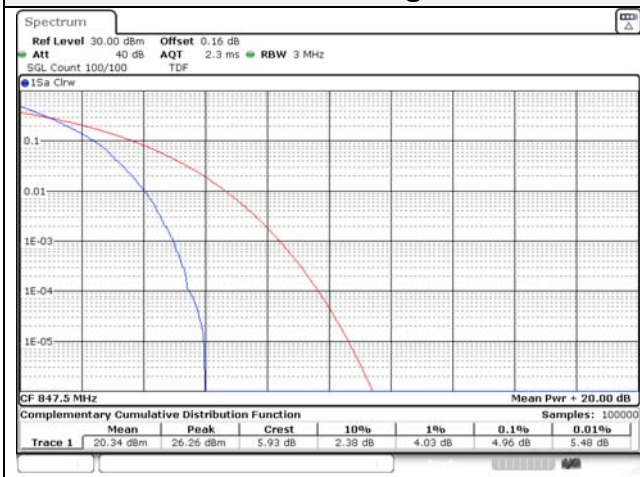

3M BW QPSK High ch.