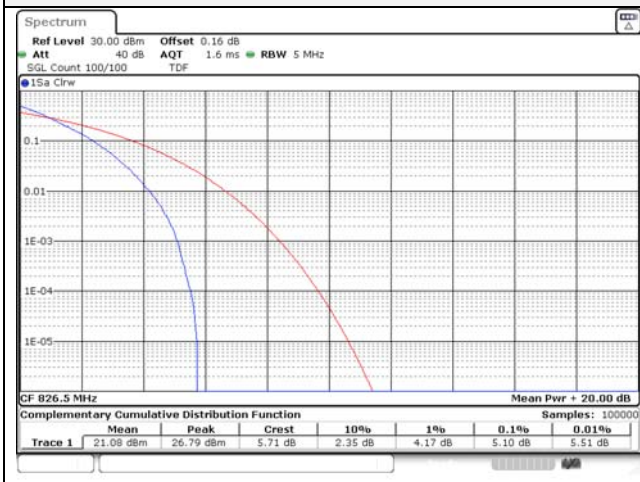

KCTL Inc.

65, Sinwon-ro, Yeongtong-gu,
Suwon-si, Gyeonggi-do, 16677, Korea
TEL: 82-31-285-0894 FAX: 82-505-299-8311
www.kctl.co.kr

Report No.:
KR22-SRF0086-C
Page (224) of (278)

5M BW QPSK Low ch.