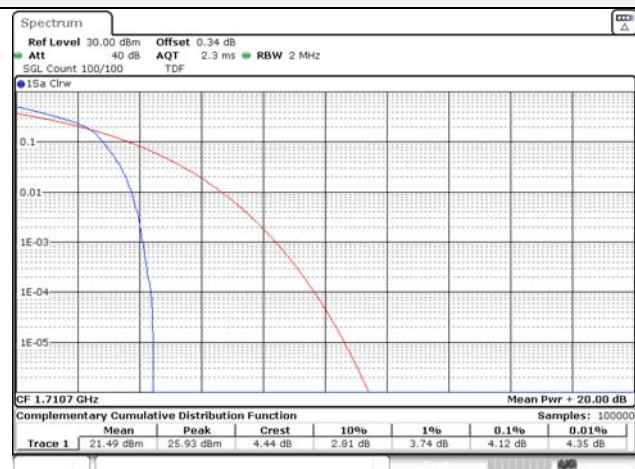

## 15M BW 16QAM High ch.

**Test mode: LTE Band 66/4**

**1.4M BW QPSK Low ch.**

**1.4M BW 16QAM Low ch.**

**1.4M BW QPSK Mid ch.**

**1.4M BW 16QAM Mid ch.**

**1.4M BW QPSK High ch.**

**1.4M BW 16QAM High ch.**