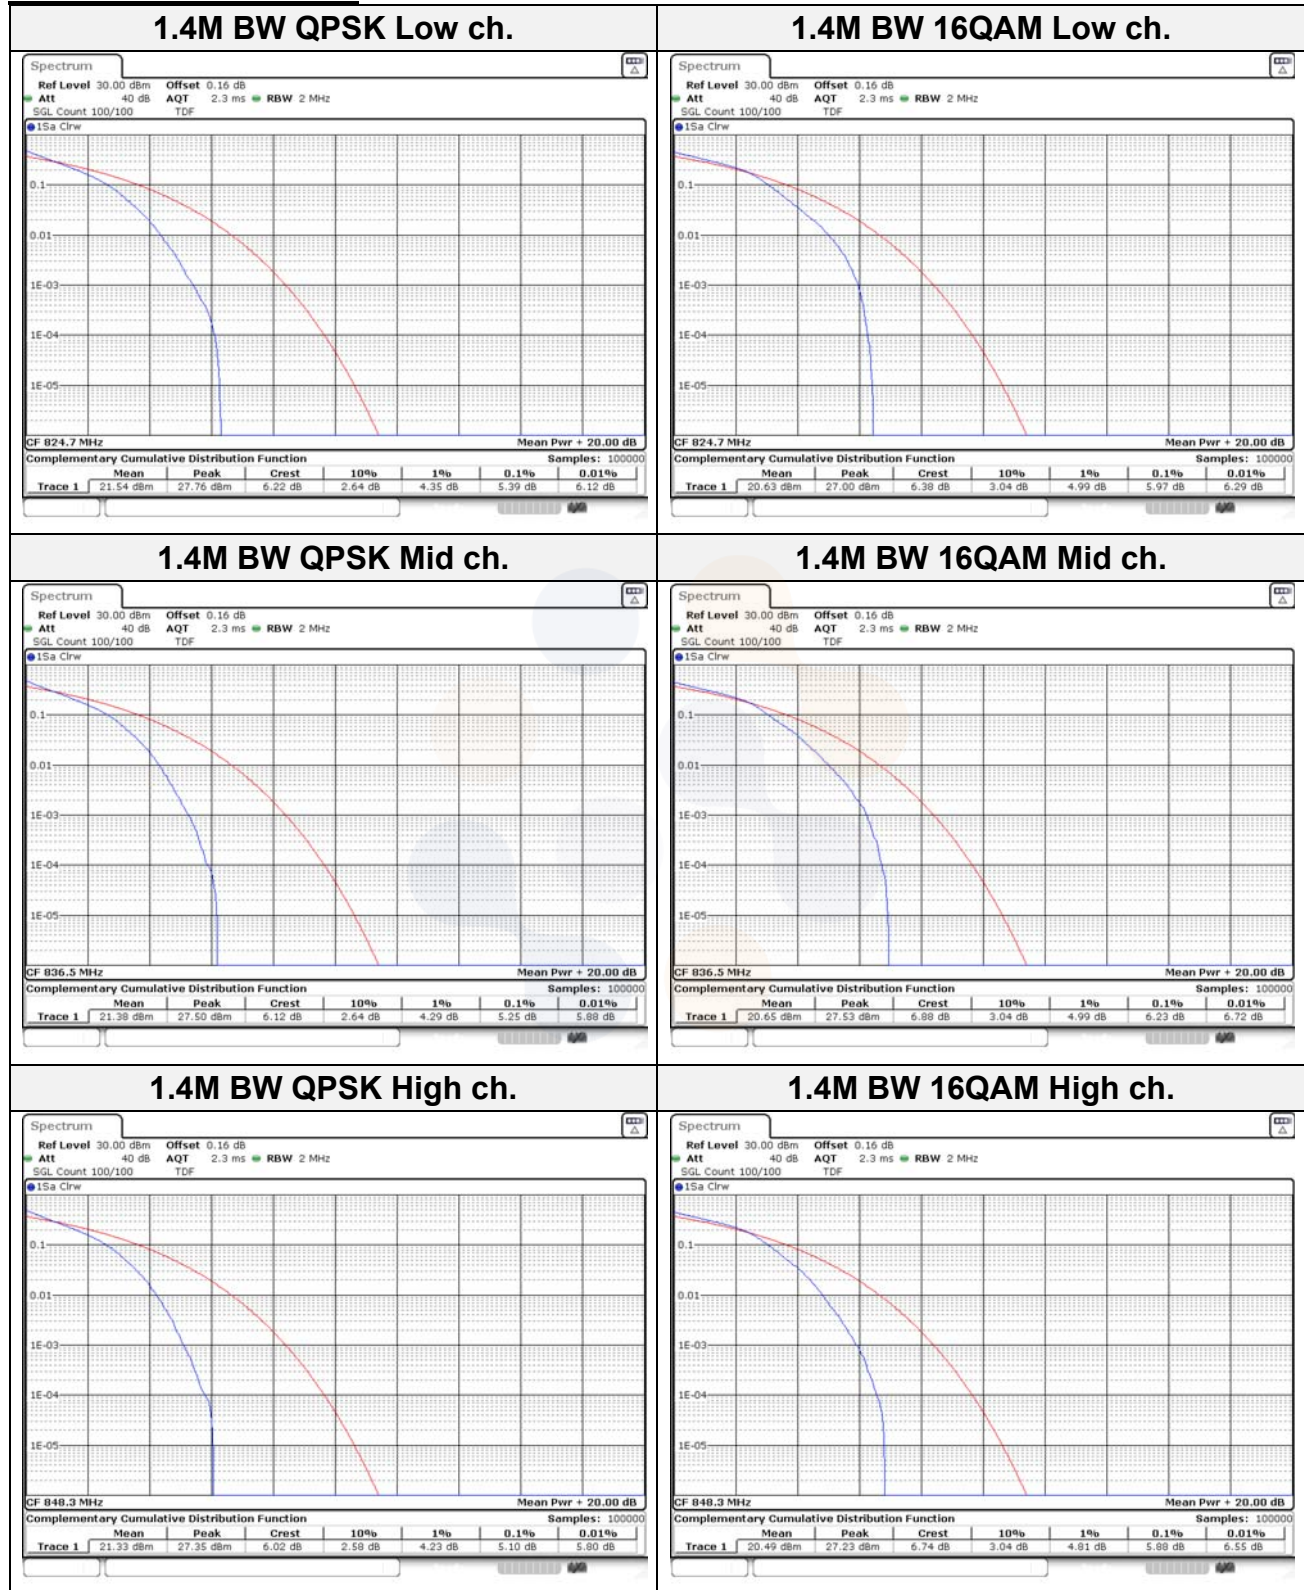

KCTL Inc.

65, Sinwon-ro, Yeongtong-gu,
Suwon-si, Gyeonggi-do, 16677, Korea
TEL: 82-31-285-0894 FAX: 82-505-299-8311
www.kctl.co.kr

Report No.:
KR22-SRF0086-C
Page (222) of (278)

Test mode: LTE Band 5