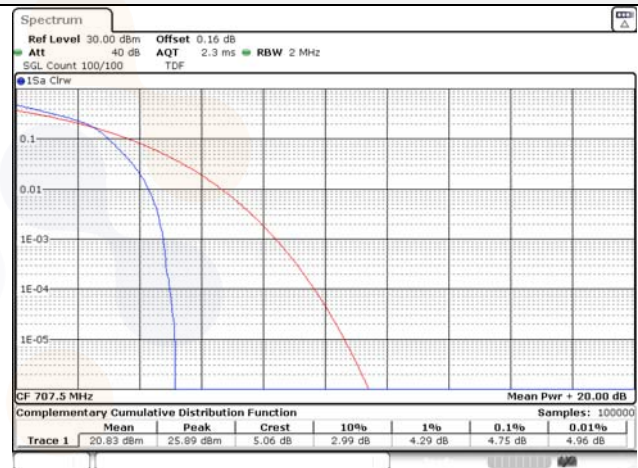

1.4M BW 16QAM Mid ch.