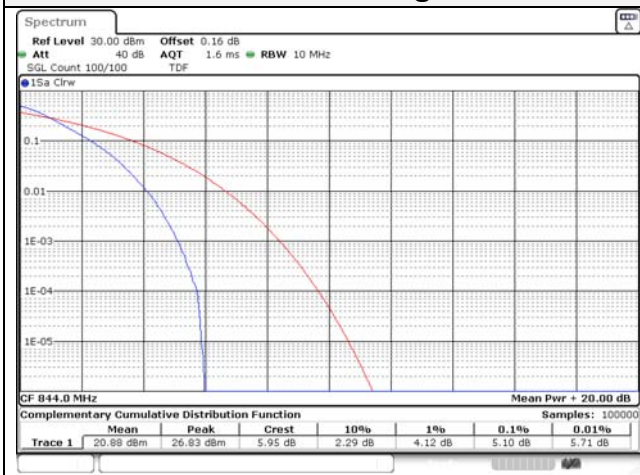

10M BW QPSK High ch.