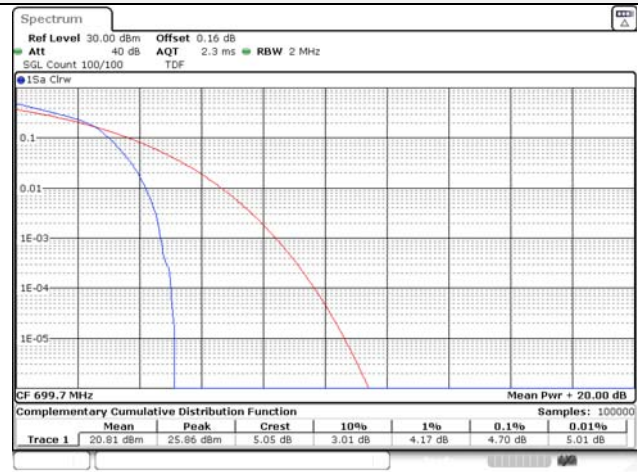

1.4M BW 16QAM Low ch.