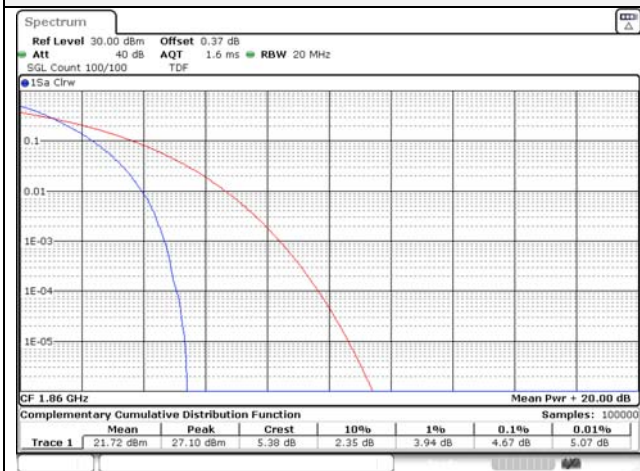

KCTL Inc.

65, Sinwon-ro, Yeongtong-gu,
Suwon-si, Gyeonggi-do, 16677, Korea
TEL: 82-31-285-0894 FAX: 82-505-299-8311
www.kctl.co.kr

Report No.:
KR22-SRF0086-C
Page (235) of (278)

KCTL

20M BW QPSK Low ch.