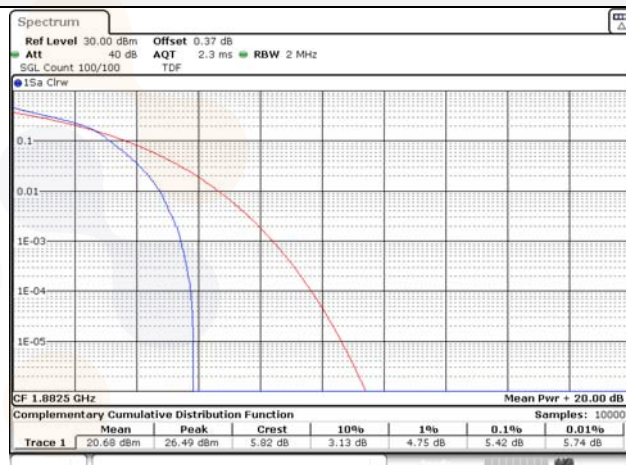

1.4M BW 16QAM Mid ch.