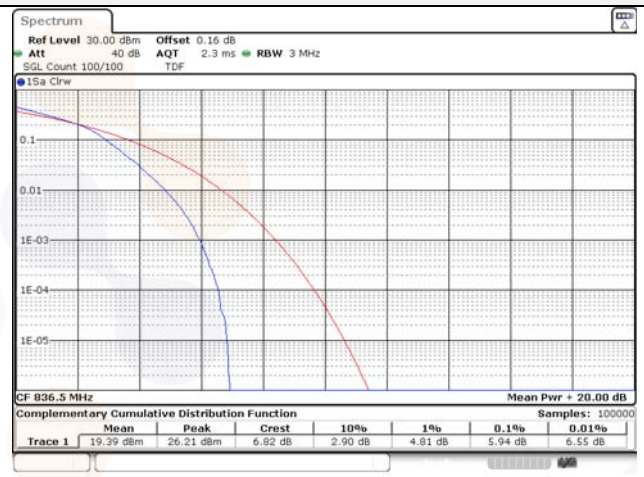

3M BW 16QAM Mid ch.