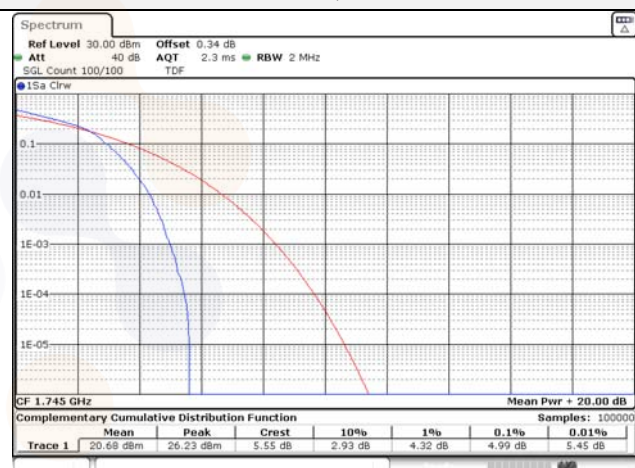

## 15M BW 16QAM High ch.

**Test mode: LTE Band 66/4**

**1.4M BW QPSK Low ch.**

**1.4M BW 16QAM Low ch.**

**1.4M BW QPSK Mid ch.**

**1.4M BW 16QAM Mid ch.**

**1.4M BW QPSK High ch.**

**1.4M BW 16QAM High ch.**