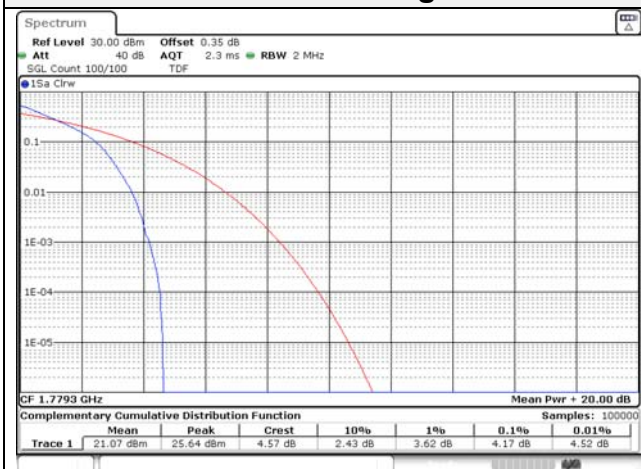

## 15M BW 16QAM High ch.

**Test mode: LTE Band 66/4**

**1.4M BW QPSK Low ch.**

**1.4M BW 16QAM Low ch.**

**1.4M BW QPSK Mid ch.**

**1.4M BW 16QAM Mid ch.**

**1.4M BW QPSK High ch.**

**1.4M BW 16QAM High ch.**