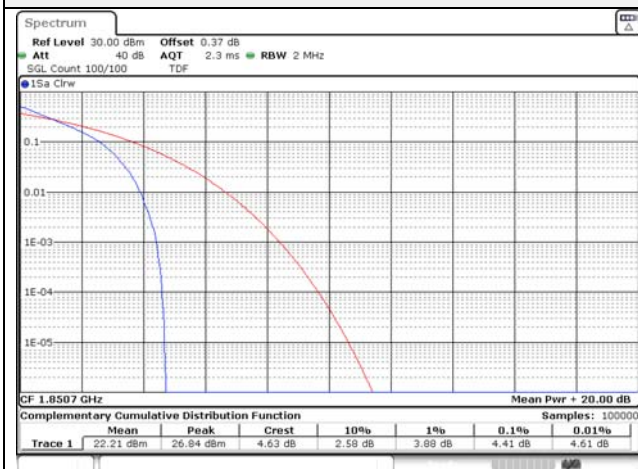

KCTL Inc.

65, Sinwon-ro, Yeongtong-gu,
Suwon-si, Gyeonggi-do, 16677, Korea
TEL: 82-31-285-0894 FAX: 82-505-299-8311
www.kctl.co.kr

Report No.:
KR22-SRF0086-C
Page (230) of (278)

KCTL

Test mode: LTE Band 25

1.4M BW QPSK Low ch.