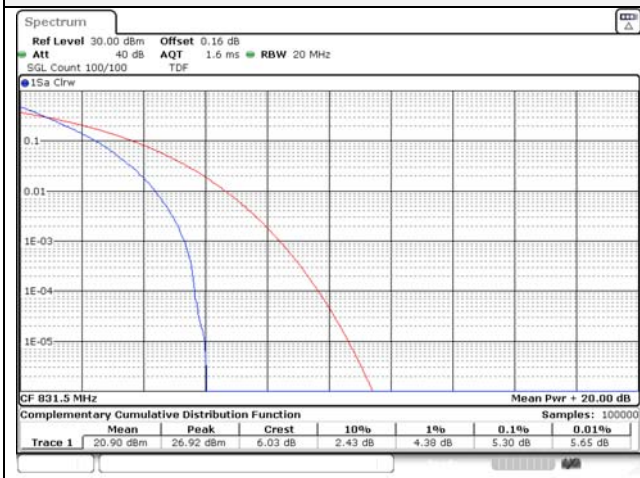

KCTL Inc.

65, Sinwon-ro, Yeongtong-gu,
Suwon-si, Gyeonggi-do, 16677, Korea
TEL: 82-31-285-0894 FAX: 82-505-299-8311
www.kctl.co.kr

Report No.:
KR22-SRF0086-C
Page (240) of (278)

15M BW QPSK Low ch.