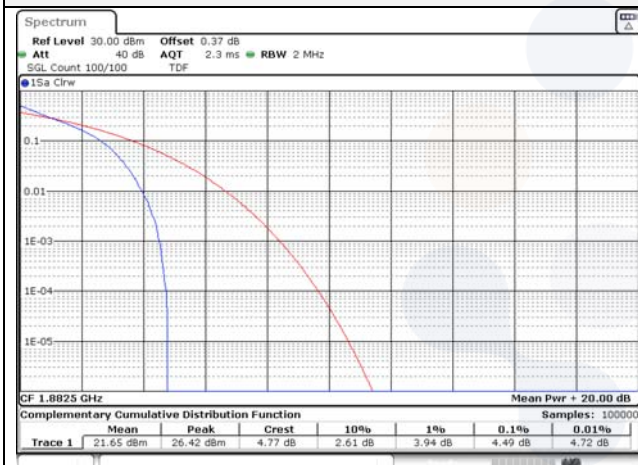

1.4M BW QPSK Mid ch.