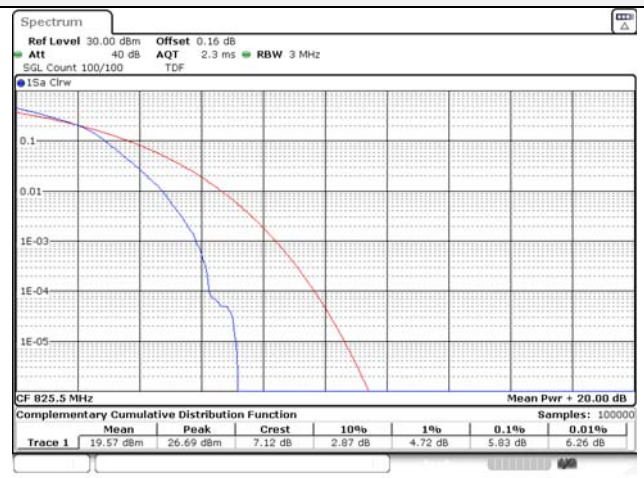

3M BW 16QAM Low ch.