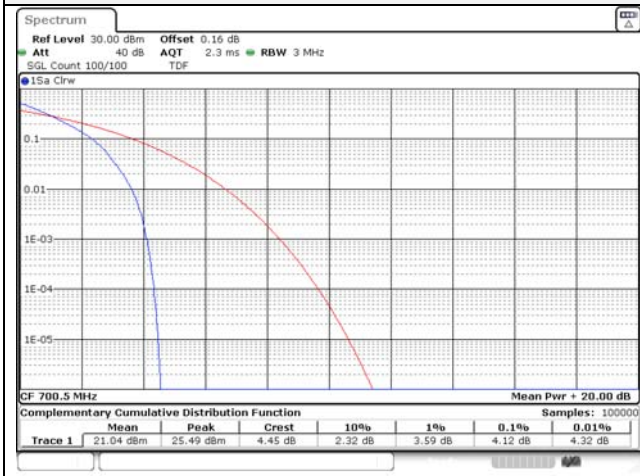

KCTL Inc.

65, Sinwon-ro, Yeongtong-gu,
Suwon-si, Gyeonggi-do, 16677, Korea
TEL: 82-31-285-0894 FAX: 82-505-299-8311
www.kctl.co.kr

Report No.:
KR22-SRF0086-C
Page (227) of (278)

3M BW QPSK Low ch.