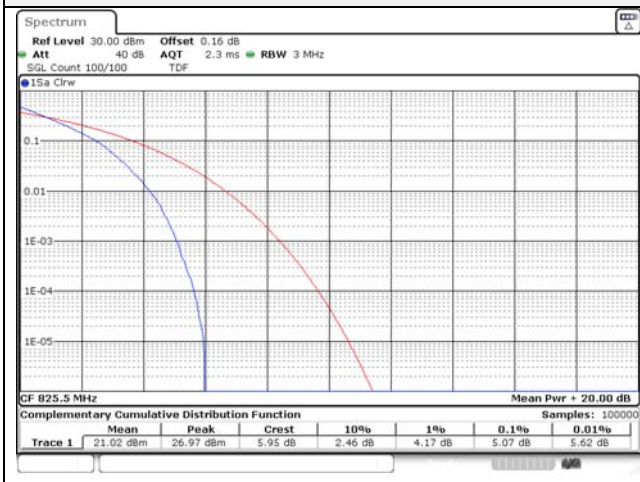

KCTL Inc.

65, Sinwon-ro, Yeongtong-gu,
Suwon-si, Gyeonggi-do, 16677, Korea
TEL: 82-31-285-0894 FAX: 82-505-299-8311
www.kctl.co.kr

Report No.:
KR22-SRF0086-C
Page (223) of (278)

3M BW QPSK Low ch.