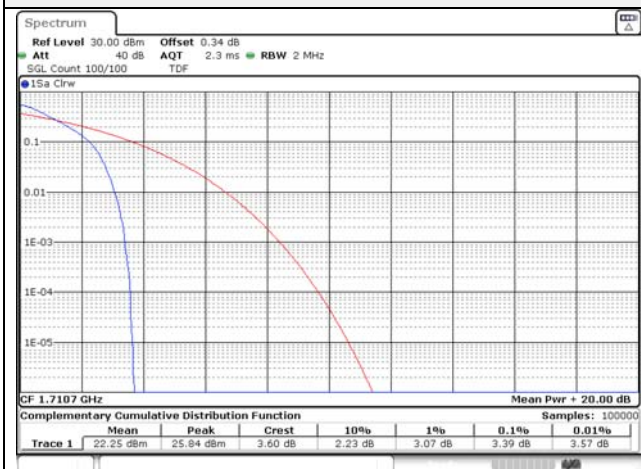

Test mode: LTE Band 66/4

1.4M BW QPSK Low ch.