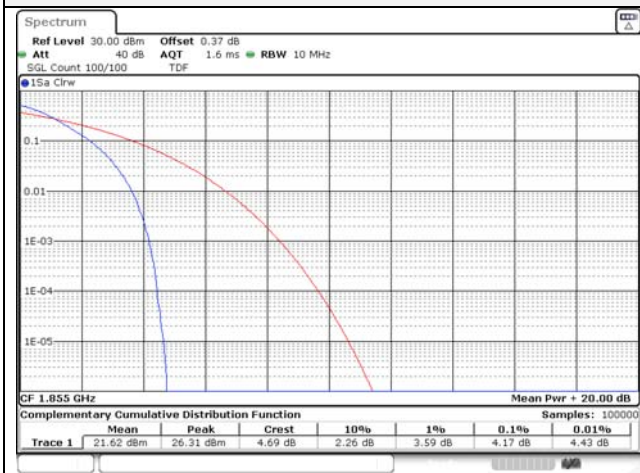

KCTL Inc.

65, Sinwon-ro, Yeongtong-gu,
Suwon-si, Gyeonggi-do, 16677, Korea
TEL: 82-31-285-0894 FAX: 82-505-299-8311
www.kctl.co.kr

Report No.:
KR22-SRF0086-C
Page (233) of (278)

10M BW QPSK Low ch.