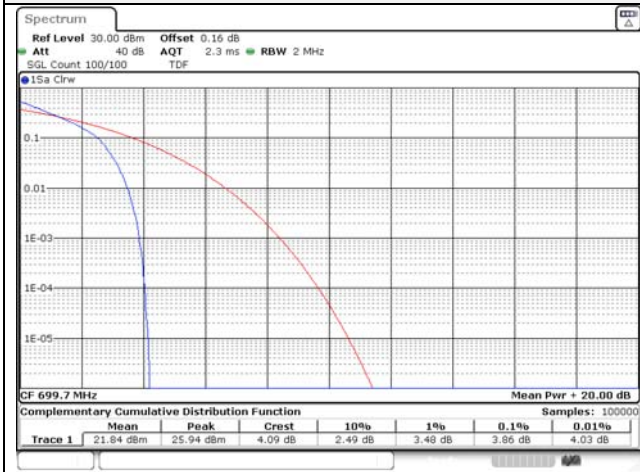

KCTL Inc.

65, Sinwon-ro, Yeongtong-gu,
Suwon-si, Gyeonggi-do, 16677, Korea
TEL: 82-31-285-0894 FAX: 82-505-299-8311
www.kctl.co.kr

Report No.:
KR22-SRF0086-C
Page (226) of (278)

Test mode: LTE Band 12

1.4M BW QPSK Low ch.