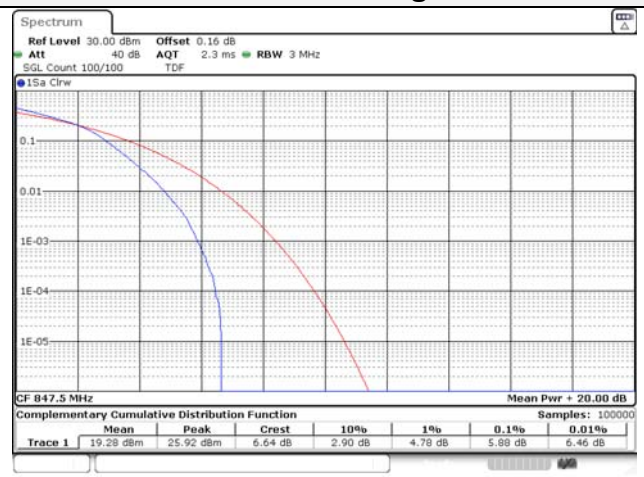

3M BW 16QAM High ch.