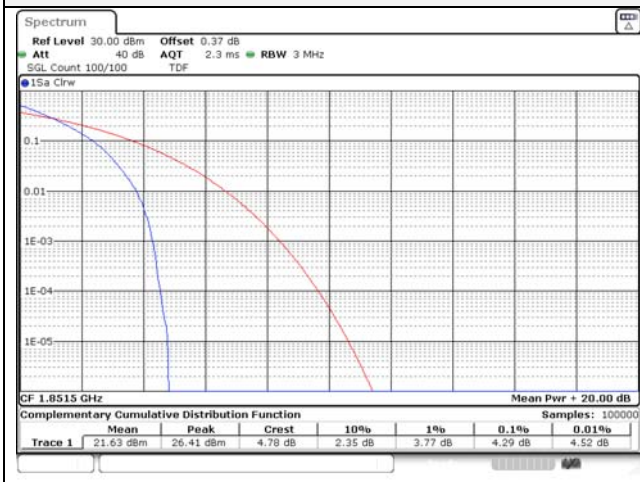

KCTL Inc.

65, Sinwon-ro, Yeongtong-gu,
Suwon-si, Gyeonggi-do, 16677, Korea
TEL: 82-31-285-0894 FAX: 82-505-299-8311
www.kctl.co.kr

Report No.:
KR22-SRF0086-C
Page (231) of (278)

3M BW QPSK Low ch.