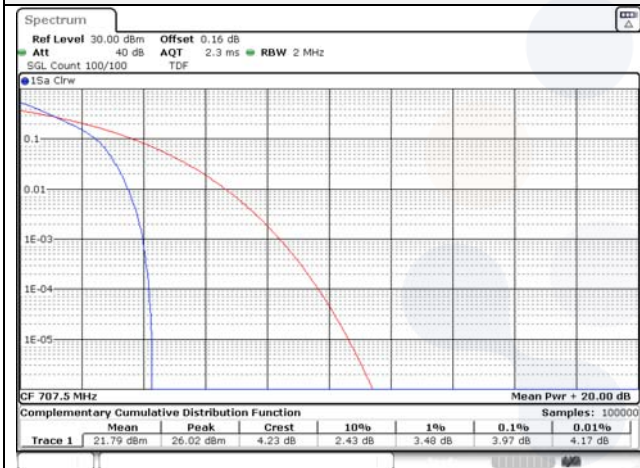

1.4M BW QPSK Mid ch.