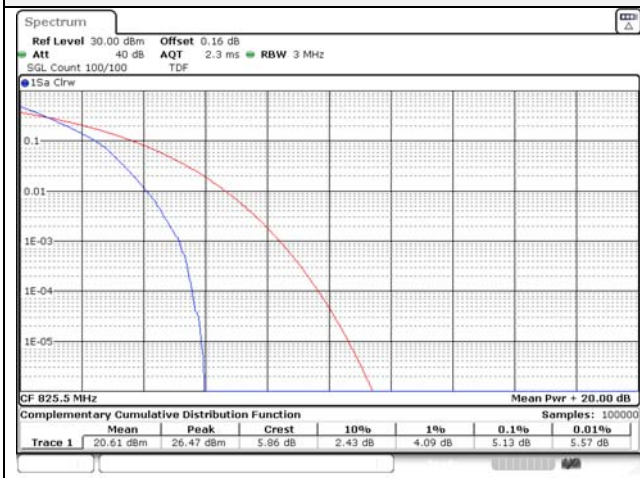

KCTL Inc.

65, Sinwon-ro, Yeongtong-gu,
Suwon-si, Gyeonggi-do, 16677, Korea
TEL: 82-31-285-0894 FAX: 82-505-299-8311
www.kctl.co.kr

Report No.:
KR22-SRF0086-C
Page (237) of (278)

3M BW QPSK Low ch.