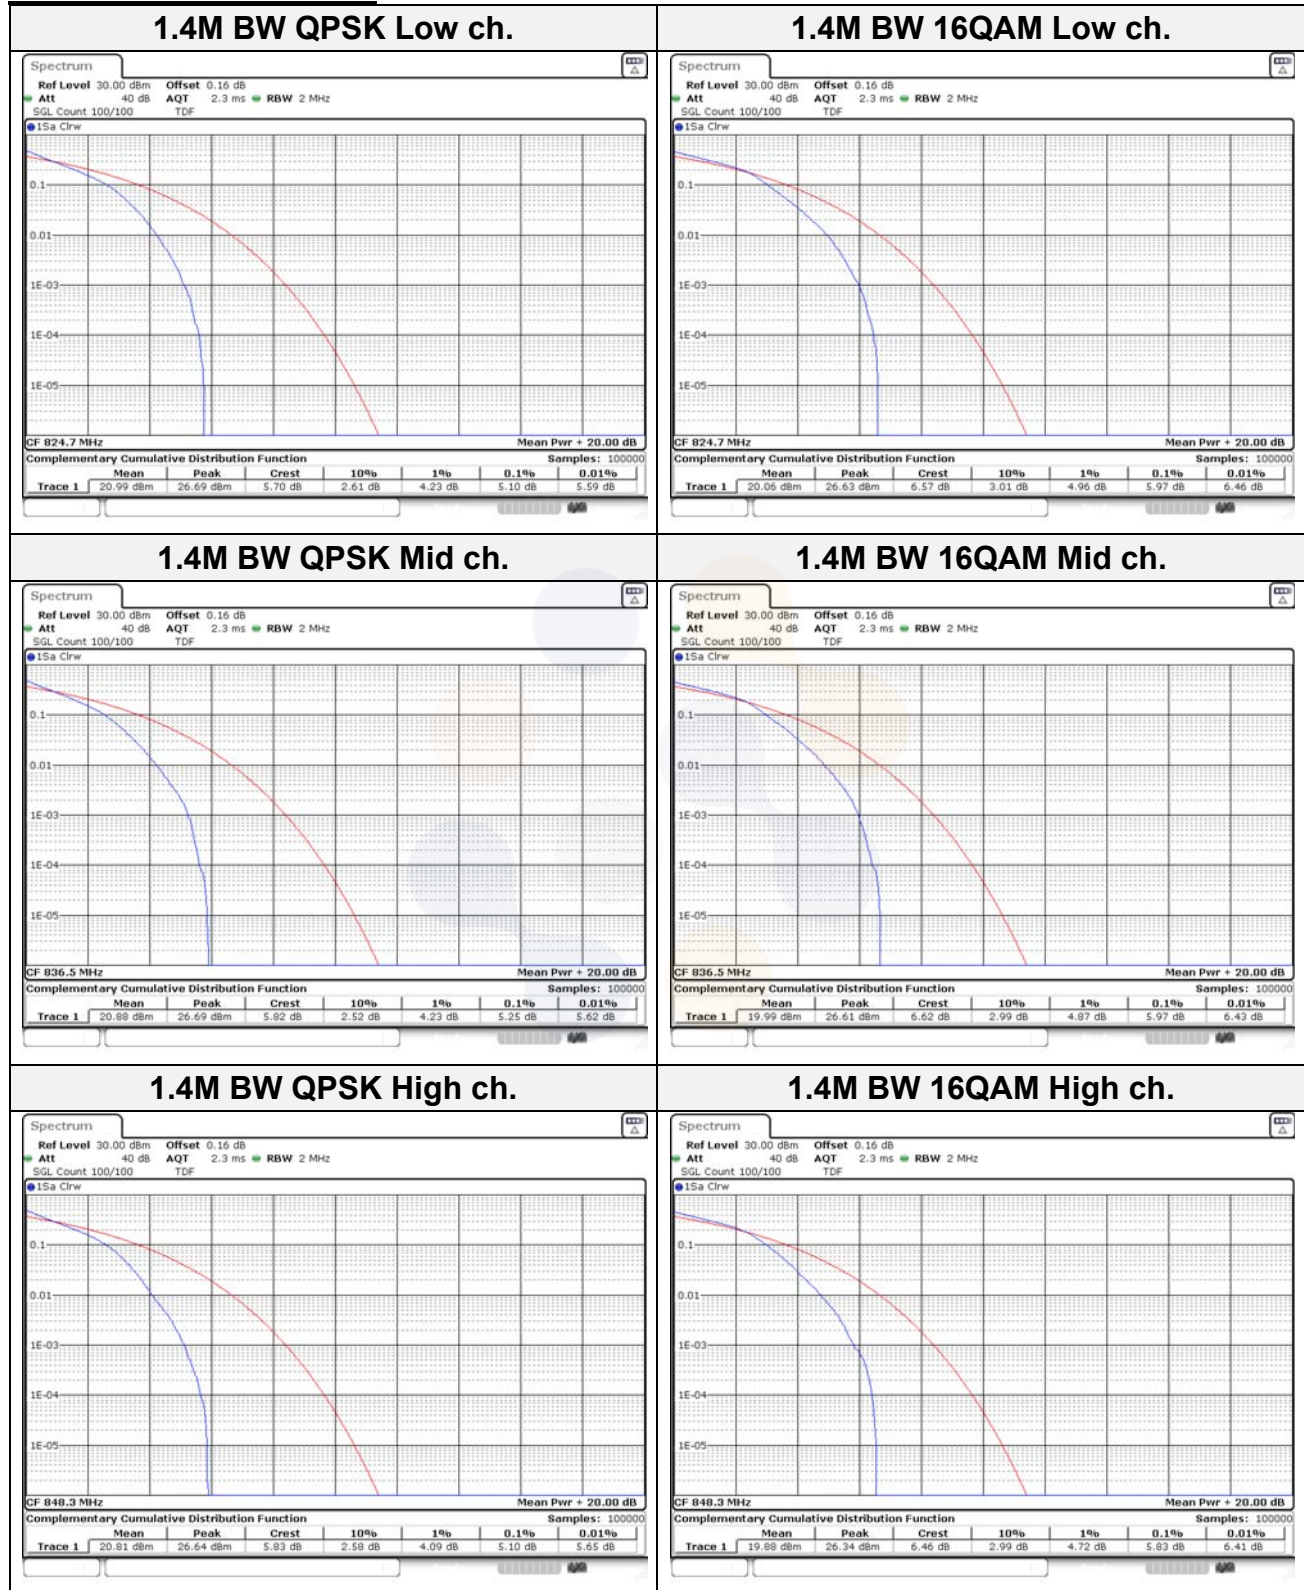

## 20M BW 16QAM High ch.

**Test mode: LTE Band 26**