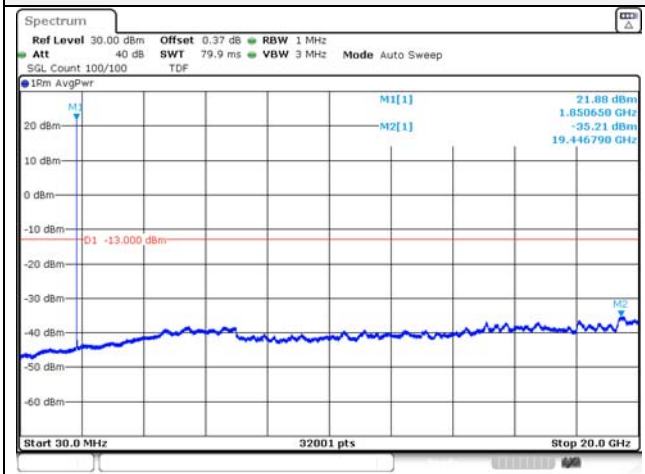

KCTL Inc.

65, Sinwon-ro, Yeongtong-gu,
Suwon-si, Gyeonggi-do, 16677, Korea
TEL: 82-31-285-0894 FAX: 82-505-299-8311
www.kctl.co.kr

Report No.:
KR22-SRF0086-C
Page (136) of (278)

Test mode: LTE Band 25

1.4M BW QPSK Low ch.