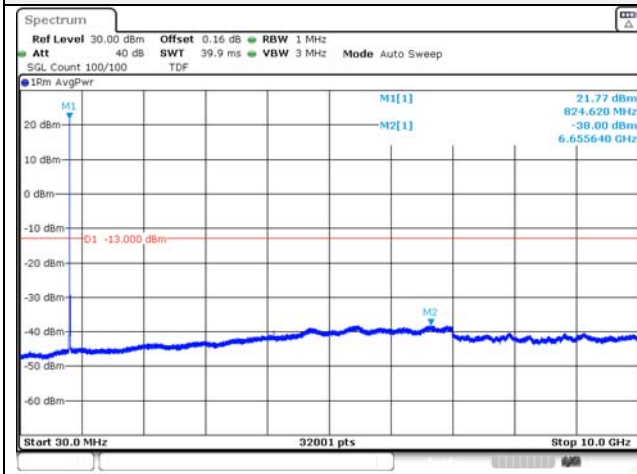

KCTL Inc.

65, Sinwon-ro, Yeongtong-gu,
Suwon-si, Gyeonggi-do, 16677, Korea
TEL: 82-31-285-0894 FAX: 82-505-299-8311
www.kctl.co.kr

Report No.:
KR22-SRF0086-C
Page (128) of (278)

5M BW QPSK Low ch.