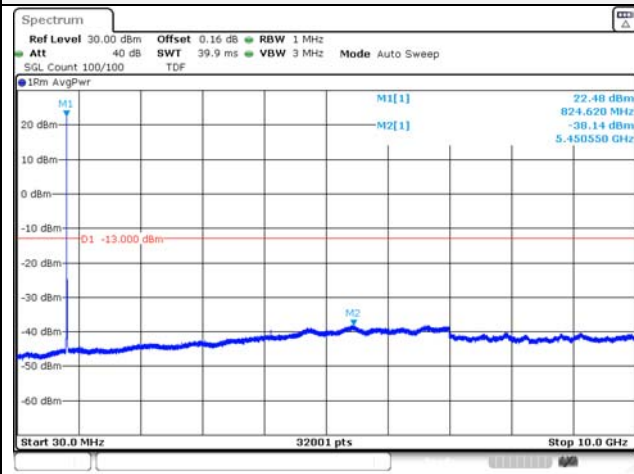

KCTL Inc.

65, Sinwon-ro, Yeongtong-gu,
Suwon-si, Gyeonggi-do, 16677, Korea
TEL: 82-31-285-0894 FAX: 82-505-299-8311
www.kctl.co.kr

Report No.:
KR22-SRF0086-C
Page (145) of (278)

10M BW QPSK Low ch.