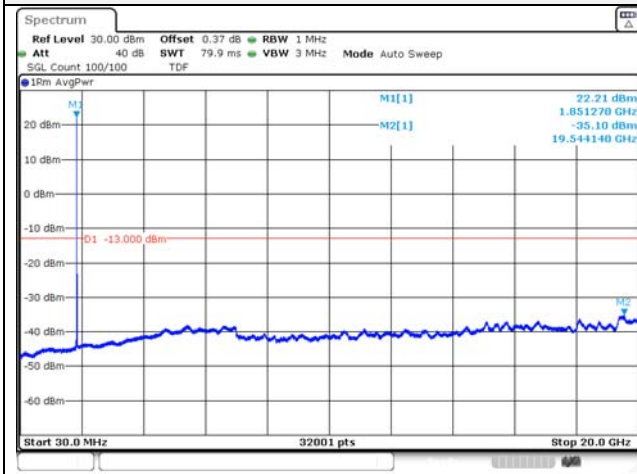

KCTL Inc.

65, Sinwon-ro, Yeongtong-gu,
Suwon-si, Gyeonggi-do, 16677, Korea
TEL: 82-31-285-0894 FAX: 82-505-299-8311
www.kctl.co.kr

Report No.:
KR22-SRF0086-C
Page (140) of (278)

15M BW QPSK Low ch.