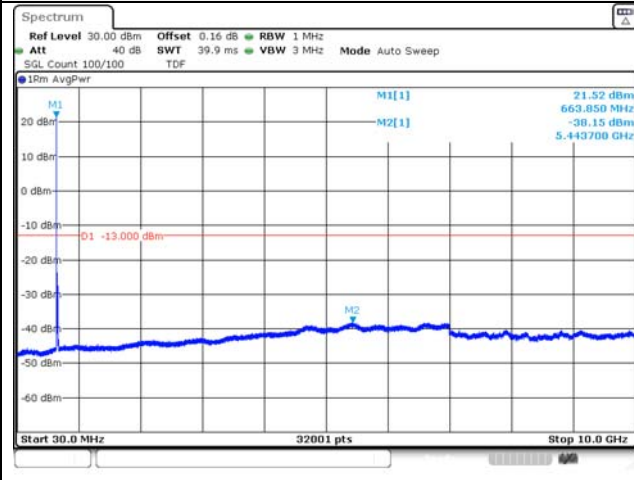

KCTL Inc.

65, Sinwon-ro, Yeongtong-gu,
Suwon-si, Gyeonggi-do, 16677, Korea
TEL: 82-31-285-0894 FAX: 82-505-299-8311
www.kctl.co.kr

Report No.:
KR22-SRF0086-C
Page (155) of (278)

15M BW QPSK Low ch.