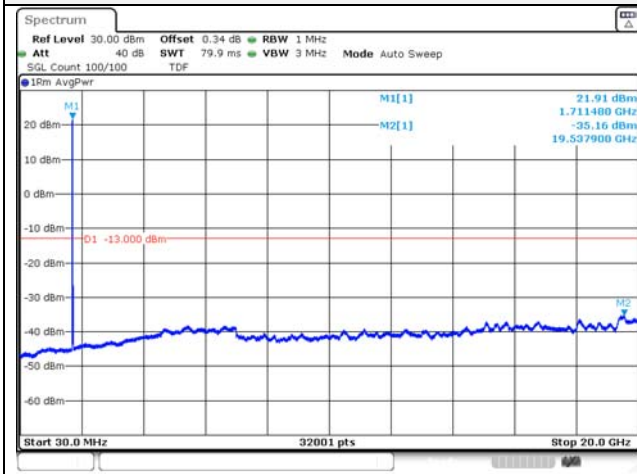

KCTL Inc.

65, Sinwon-ro, Yeongtong-gu,
Suwon-si, Gyeonggi-do, 16677, Korea
TEL: 82-31-285-0894 FAX: 82-505-299-8311
www.kctl.co.kr

Report No.:
KR22-SRF0086-C
Page (152) of (278)

20M BW QPSK Low ch.