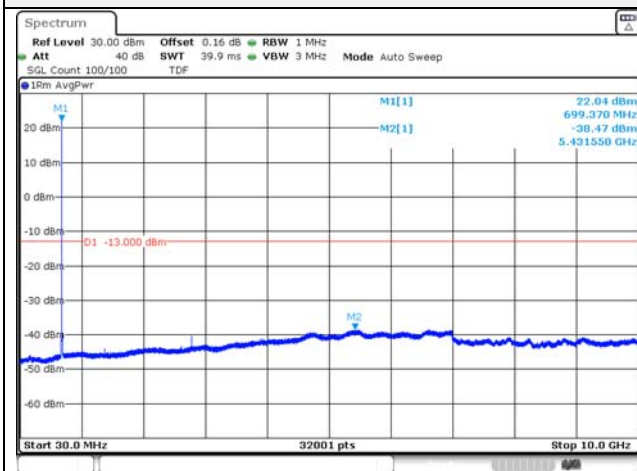

KCTL Inc.

65, Sinwon-ro, Yeongtong-gu,
Suwon-si, Gyeonggi-do, 16677, Korea
TEL: 82-31-285-0894 FAX: 82-505-299-8311
www.kctl.co.kr

Report No.:
KR22-SRF0086-C
Page (130) of (278)

Test mode: LTE Band 12

1.4M BW QPSK Low ch.