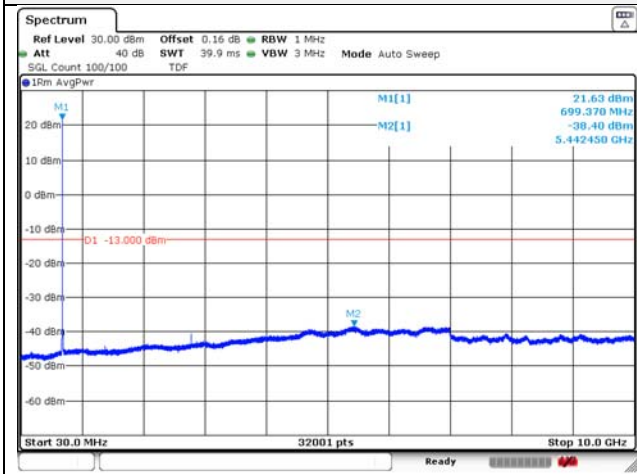

KCTL Inc.

65, Sinwon-ro, Yeongtong-gu,
Suwon-si, Gyeonggi-do, 16677, Korea
TEL: 82-31-285-0894 FAX: 82-505-299-8311
www.kctl.co.kr

Report No.:
KR22-SRF0086-C
Page (131) of (278)

3M BW QPSK Low ch.