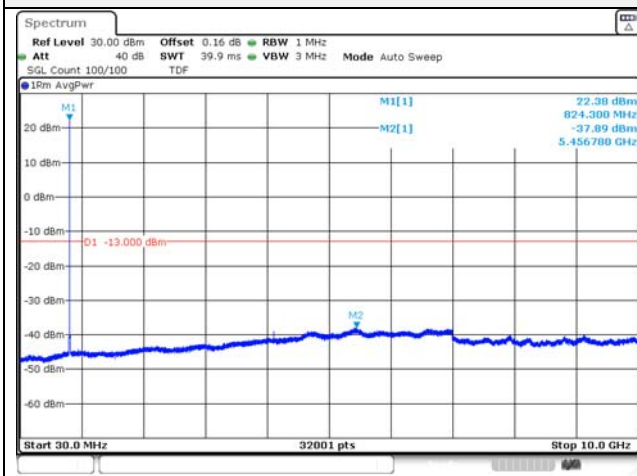

KCTL Inc.

65, Sinwon-ro, Yeongtong-gu,
Suwon-si, Gyeonggi-do, 16677, Korea
TEL: 82-31-285-0894 FAX: 82-505-299-8311
www.kctl.co.kr

Report No.:
KR22-SRF0086-C
Page (126) of (278)

Test mode: LTE Band 5

1.4M BW QPSK Low ch.