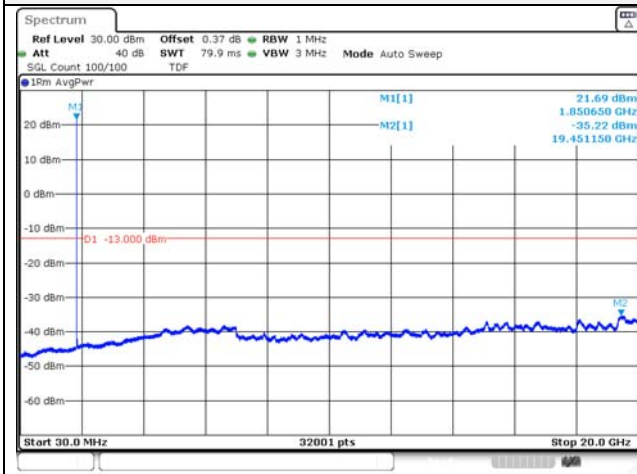

KCTL Inc.

65, Sinwon-ro, Yeongtong-gu,
Suwon-si, Gyeonggi-do, 16677, Korea
TEL: 82-31-285-0894 FAX: 82-505-299-8311
www.kctl.co.kr

Report No.:
KR22-SRF0086-C
Page (137) of (278)

3M BW QPSK Low ch.