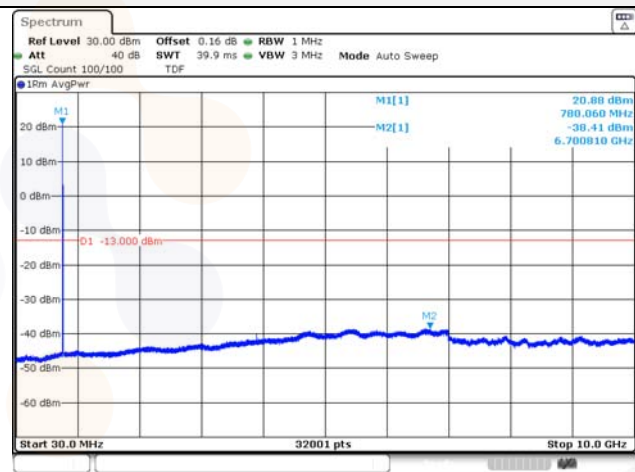

5 M BW 16QAM Mid ch.