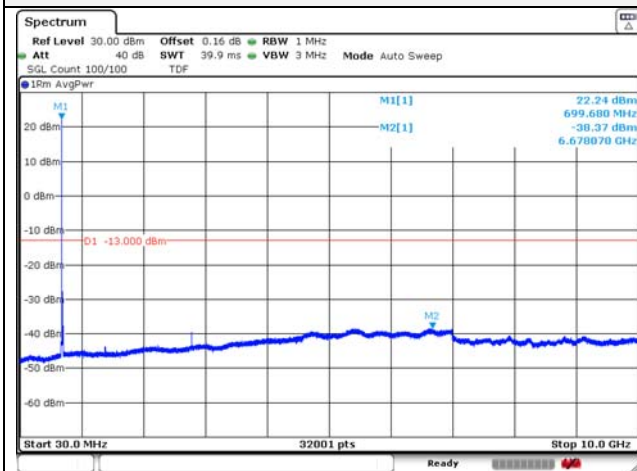

KCTL Inc.

65, Sinwon-ro, Yeongtong-gu,
Suwon-si, Gyeonggi-do, 16677, Korea
TEL: 82-31-285-0894 FAX: 82-505-299-8311
www.kctl.co.kr

Report No.:
KR22-SRF0086-C
Page (133) of (278)

KCTL

10M BW QPSK Low ch.