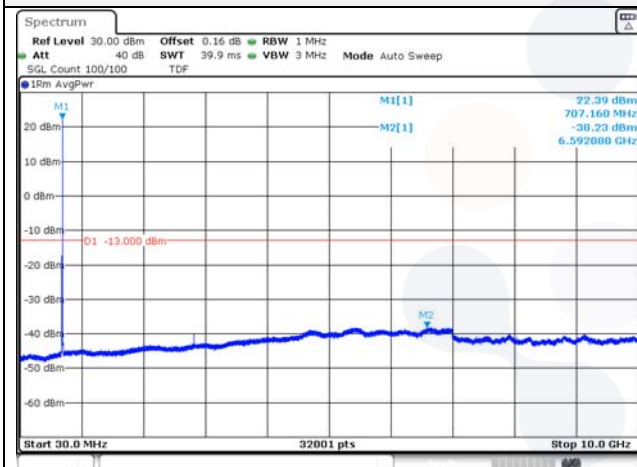

1.4M BW QPSK Mid ch.