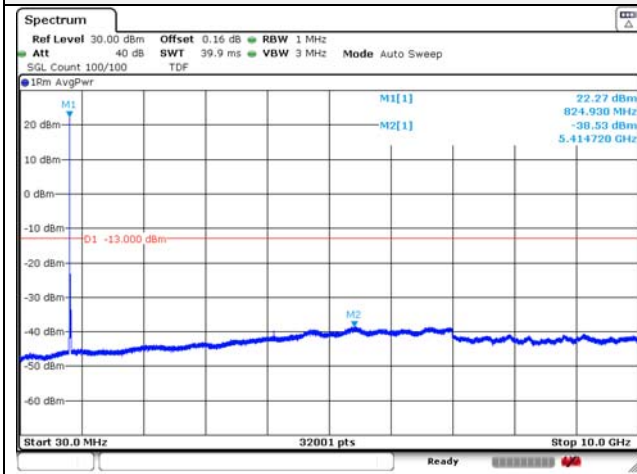

KCTL Inc.

65, Sinwon-ro, Yeongtong-gu,
Suwon-si, Gyeonggi-do, 16677, Korea
TEL: 82-31-285-0894 FAX: 82-505-299-8311
www.kctl.co.kr

Report No.:
KR22-SRF0086-C
Page (146) of (278)

15M BW QPSK Low ch.