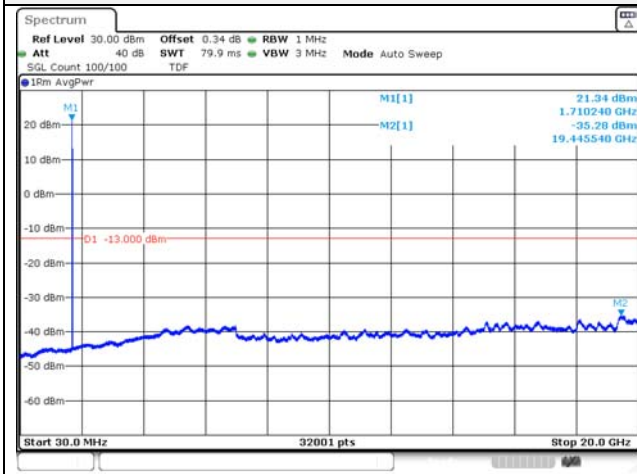

KCTL Inc.

65, Sinwon-ro, Yeongtong-gu,
Suwon-si, Gyeonggi-do, 16677, Korea
TEL: 82-31-285-0894 FAX: 82-505-299-8311
www.kctl.co.kr

Report No.:
KR22-SRF0086-C
Page (149) of (278)

5M BW QPSK Low ch.