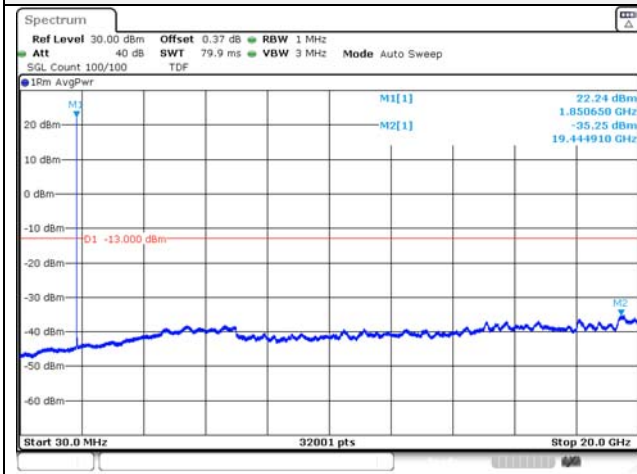

KCTL Inc.

65, Sinwon-ro, Yeongtong-gu,
Suwon-si, Gyeonggi-do, 16677, Korea
TEL: 82-31-285-0894 FAX: 82-505-299-8311
www.kctl.co.kr

Report No.:
KR22-SRF0086-C
Page (138) of (278)

5M BW QPSK Low ch.