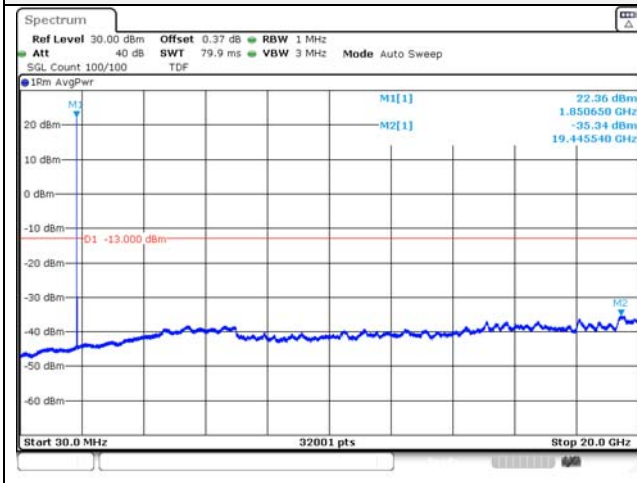

KCTL Inc.

65, Sinwon-ro, Yeongtong-gu,
Suwon-si, Gyeonggi-do, 16677, Korea
TEL: 82-31-285-0894 FAX: 82-505-299-8311
www.kctl.co.kr

Report No.:
KR22-SRF0086-C
Page (139) of (278)

10M BW QPSK Low ch.