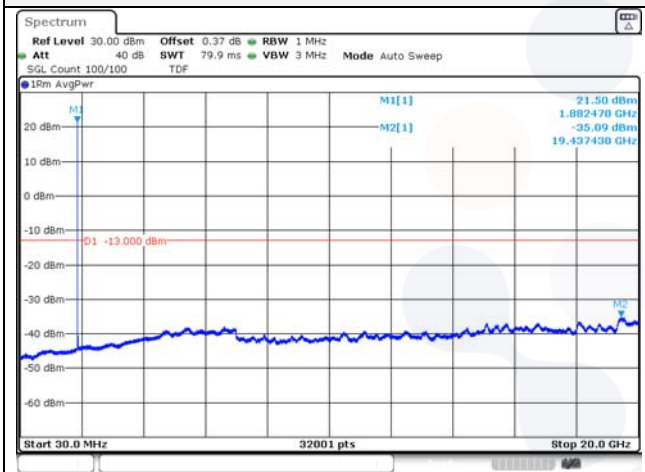

1.4M BW QPSK Mid ch.