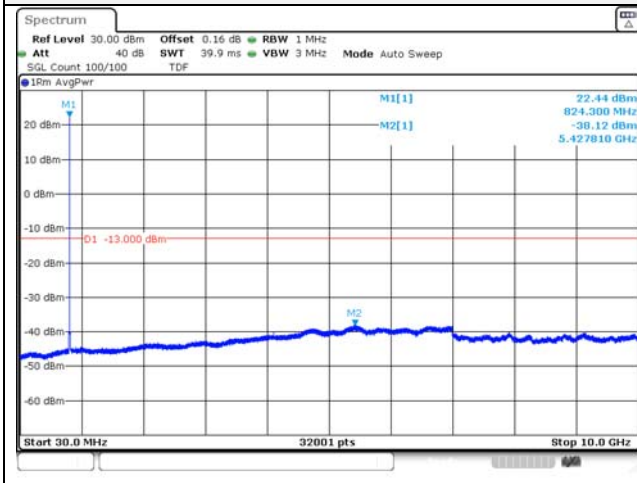

KCTL Inc.

65, Sinwon-ro, Yeongtong-gu,
Suwon-si, Gyeonggi-do, 16677, Korea
TEL: 82-31-285-0894 FAX: 82-505-299-8311
www.kctl.co.kr

Report No.:
KR22-SRF0086-C
Page (143) of (278)

3M BW QPSK Low ch.