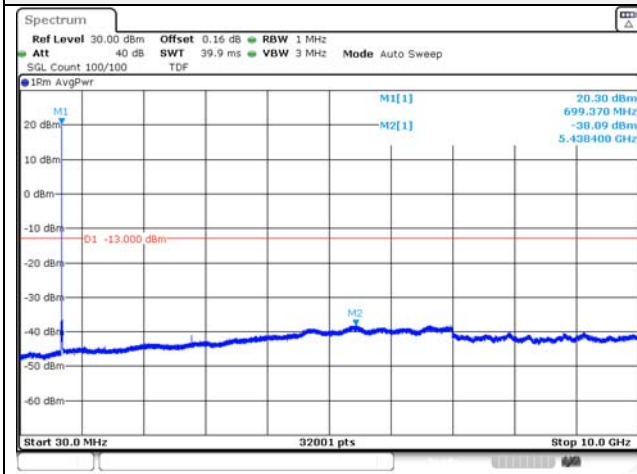

KCTL Inc.

65, Sinwon-ro, Yeongtong-gu,
Suwon-si, Gyeonggi-do, 16677, Korea
TEL: 82-31-285-0894 FAX: 82-505-299-8311
www.kctl.co.kr

Report No.:
KR22-SRF0086-C
Page (132) of (278)

5M BW QPSK Low ch.