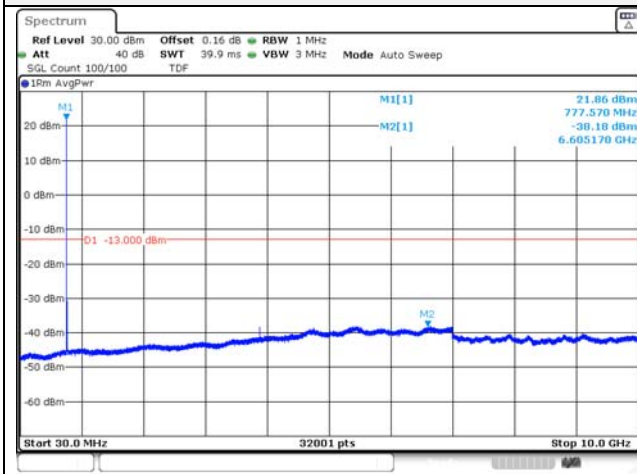

KCTL Inc.

65, Sinwon-ro, Yeongtong-gu,
Suwon-si, Gyeonggi-do, 16677, Korea
TEL: 82-31-285-0894 FAX: 82-505-299-8311
www.kctl.co.kr

Report No.:
KR22-SRF0086-C
Page (134) of (278)

Test mode: LTE Band 13

5 M BW QPSK Low ch.