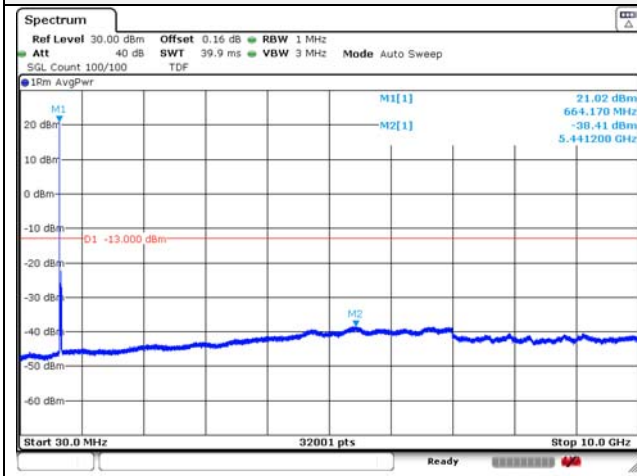

KCTL Inc.

65, Sinwon-ro, Yeongtong-gu,
Suwon-si, Gyeonggi-do, 16677, Korea
TEL: 82-31-285-0894 FAX: 82-505-299-8311
www.kctl.co.kr

Report No.:
KR22-SRF0086-C
Page (156) of (278)

20M BW QPSK Low ch.