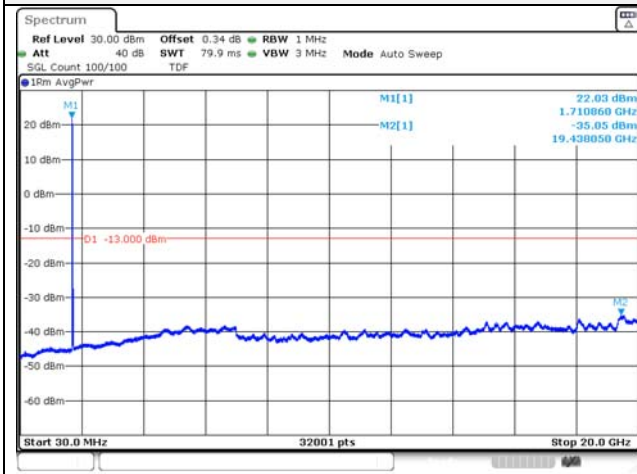

KCTL Inc.

65, Sinwon-ro, Yeongtong-gu,
Suwon-si, Gyeonggi-do, 16677, Korea
TEL: 82-31-285-0894 FAX: 82-505-299-8311
www.kctl.co.kr

Report No.:
KR22-SRF0086-C
Page (151) of (278)

15M BW QPSK Low ch.