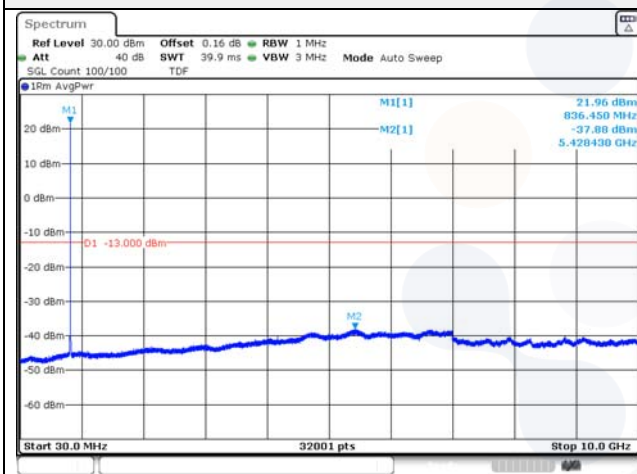

1.4M BW QPSK Mid ch.