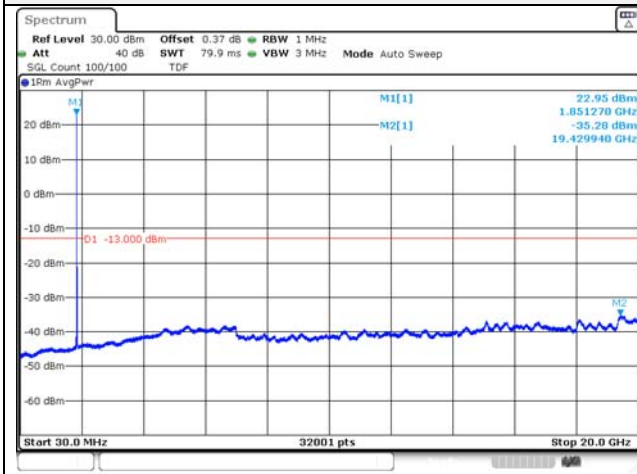

KCTL Inc.

65, Sinwon-ro, Yeongtong-gu,
Suwon-si, Gyeonggi-do, 16677, Korea
TEL: 82-31-285-0894 FAX: 82-505-299-8311
www.kctl.co.kr

Report No.:
KR22-SRF0086-C
Page (141) of (278)

20M BW QPSK Low ch.