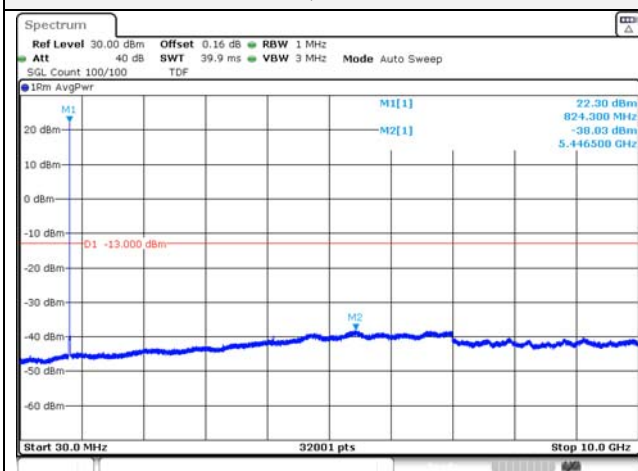

KCTL Inc.

65, Sinwon-ro, Yeongtong-gu,
Suwon-si, Gyeonggi-do, 16677, Korea
TEL: 82-31-285-0894 FAX: 82-505-299-8311
www.kctl.co.kr

Report No.:
KR22-SRF0086-C
Page (142) of (278)

KCTL

Test mode: LTE Band 26

1.4M BW QPSK Low ch.