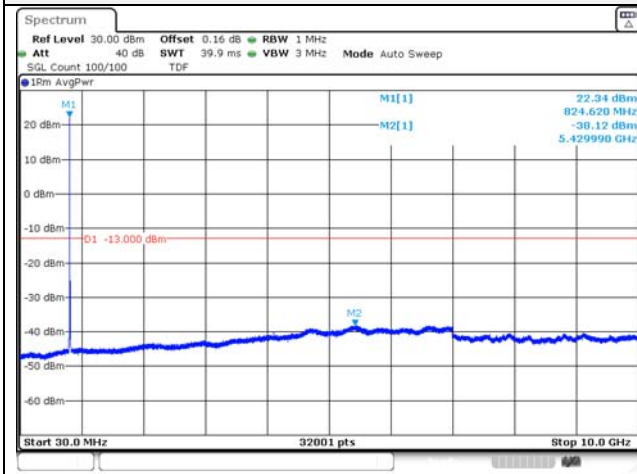

KCTL Inc.

65, Sinwon-ro, Yeongtong-gu,
Suwon-si, Gyeonggi-do, 16677, Korea
TEL: 82-31-285-0894 FAX: 82-505-299-8311
www.kctl.co.kr

Report No.:
KR22-SRF0086-C
Page (129) of (278)

10M BW QPSK Low ch.