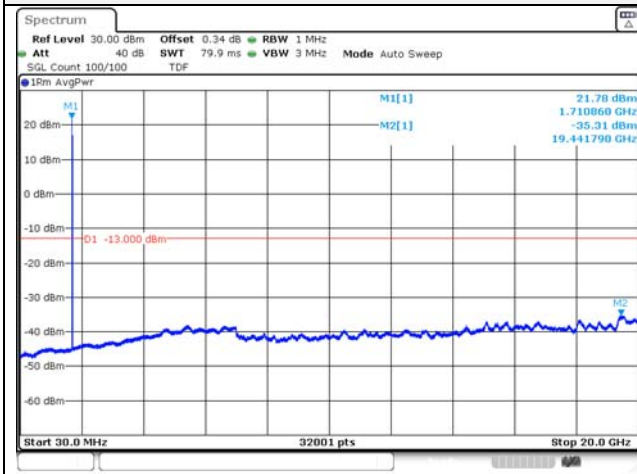

KCTL Inc.

65, Sinwon-ro, Yeongtong-gu,
Suwon-si, Gyeonggi-do, 16677, Korea
TEL: 82-31-285-0894 FAX: 82-505-299-8311
www.kctl.co.kr

Report No.:
KR22-SRF0086-C
Page (150) of (278)

10M BW QPSK Low ch.