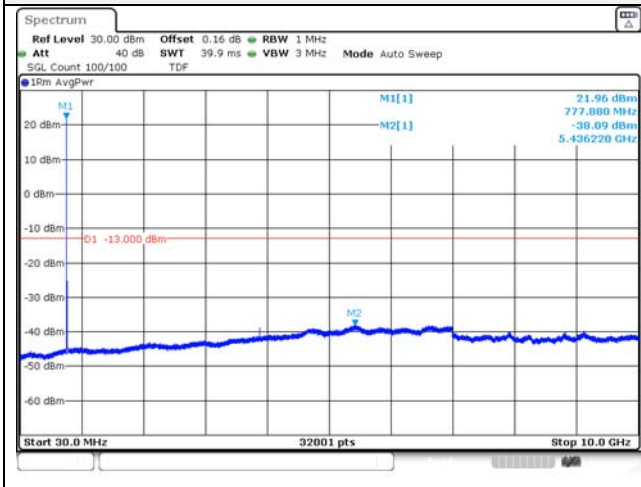

KCTL Inc.

65, Sinwon-ro, Yeongtong-gu,
Suwon-si, Gyeonggi-do, 16677, Korea
TEL: 82-31-285-0894 FAX: 82-505-299-8311
www.kctl.co.kr

Report No.:
KR22-SRF0086-C
Page (135) of (278)

10M BW QPSK Low ch.