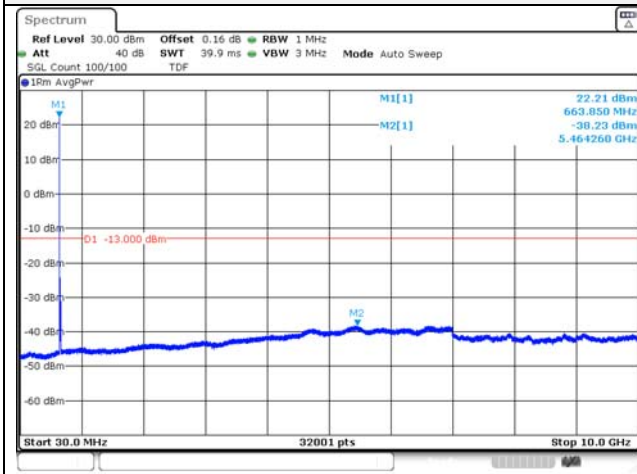

KCTL Inc.

65, Sinwon-ro, Yeongtong-gu,
Suwon-si, Gyeonggi-do, 16677, Korea
TEL: 82-31-285-0894 FAX: 82-505-299-8311
www.kctl.co.kr

Report No.:
KR22-SRF0086-C
Page (154) of (278)

10M BW QPSK Low ch.