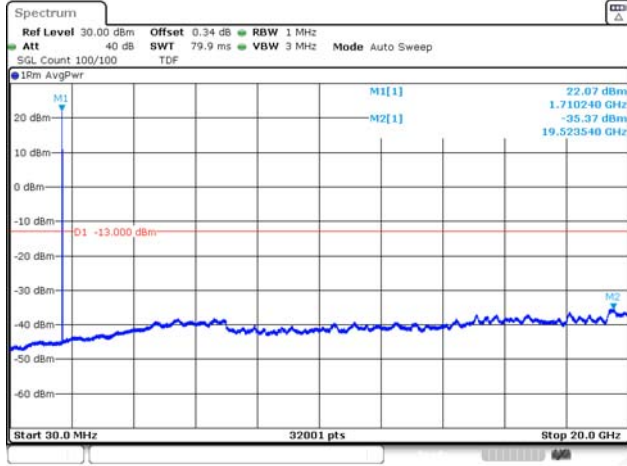

KCTL Inc.

65, Sinwon-ro, Yeongtong-gu,
Suwon-si, Gyeonggi-do, 16677, Korea
TEL: 82-31-285-0894 FAX: 82-505-299-8311
www.kctl.co.kr

Report No.:
KR22-SRF0086-C
Page (147) of (278)

Test mode: LTE Band 66/4

1.4M BW QPSK Low ch.