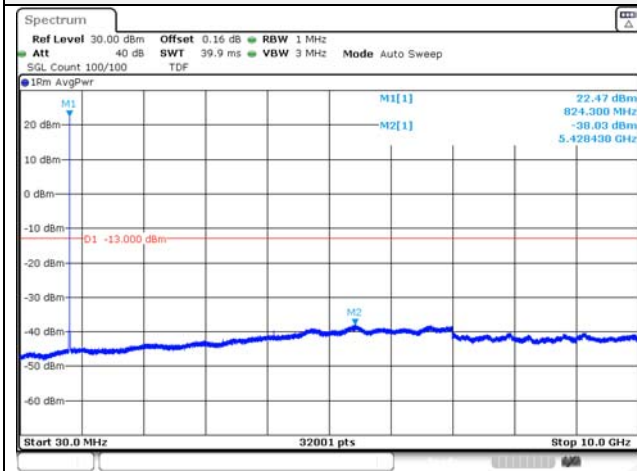

KCTL Inc.

65, Sinwon-ro, Yeongtong-gu,
Suwon-si, Gyeonggi-do, 16677, Korea
TEL: 82-31-285-0894 FAX: 82-505-299-8311
www.kctl.co.kr

Report No.:
KR22-SRF0086-C
Page (127) of (278)

3M BW QPSK Low ch.