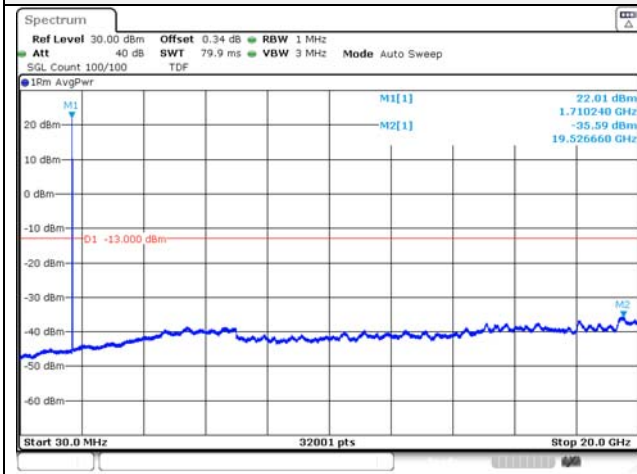

KCTL Inc.

65, Sinwon-ro, Yeongtong-gu,
Suwon-si, Gyeonggi-do, 16677, Korea
TEL: 82-31-285-0894 FAX: 82-505-299-8311
www.kctl.co.kr

Report No.:
KR22-SRF0086-C
Page (148) of (278)

3M BW QPSK Low ch.