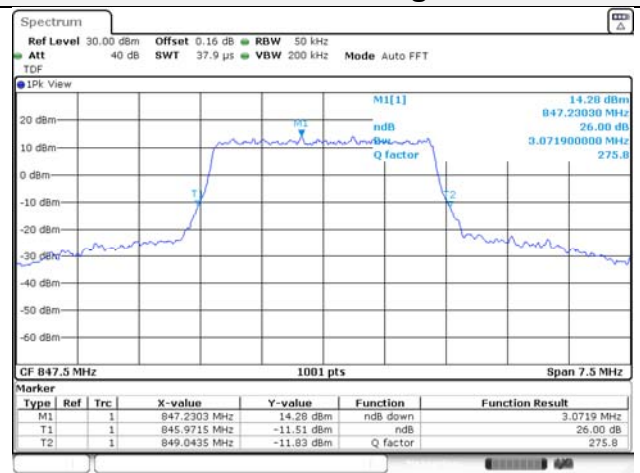

Report No.:
KR22-SRF0086-C
Page (68) of (278)

3M BW QPSK Low ch.

3M BW 16QAM Low ch.

3M BW QPSK Mid ch.

3M BW 16QAM Mid ch.

3M BW QPSK High ch.

3M BW 16QAM High ch.

KCTL Inc.