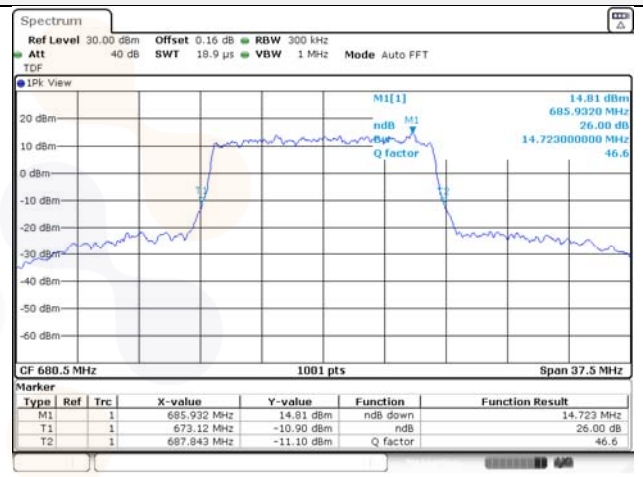

15M BW 16QAM Mid ch.