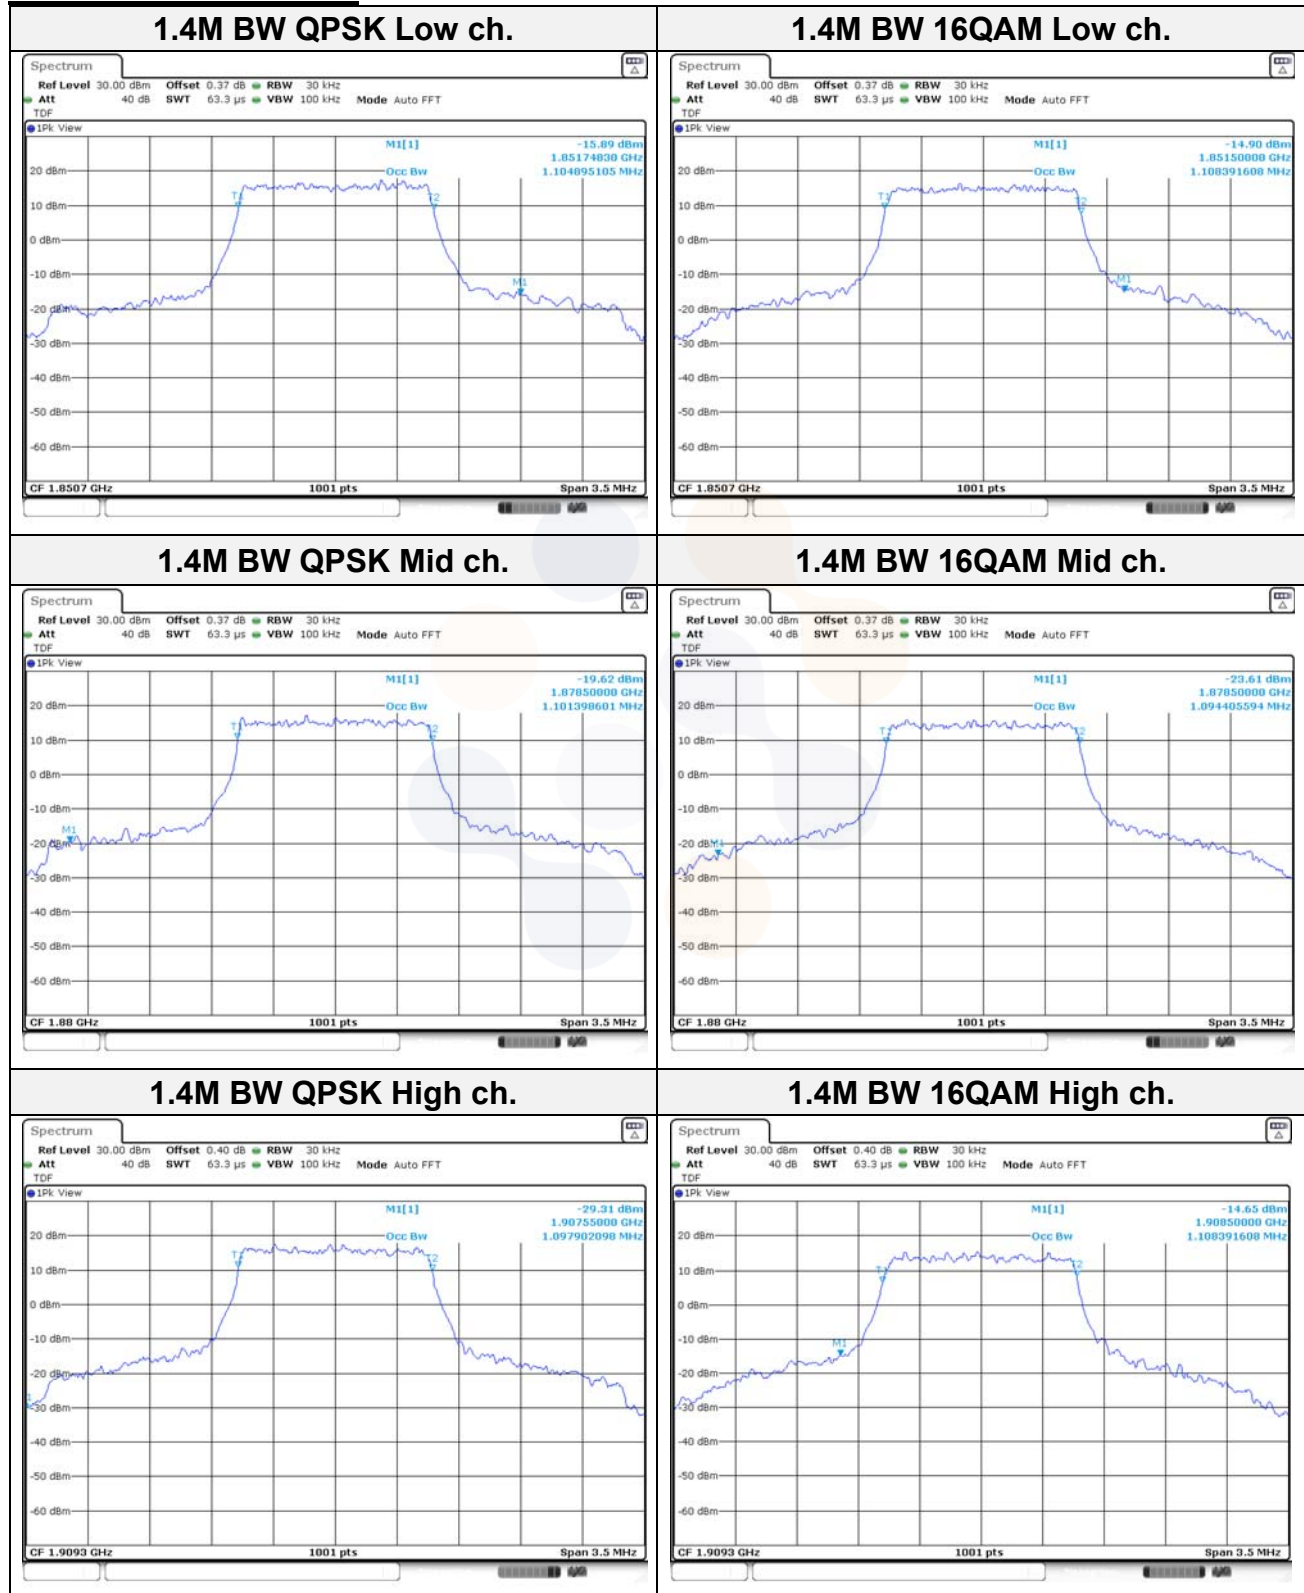

Report No.:
KR22-SRF0086-C
Page (82) of (278)

99% Occupied Bandwidth

Test mode: LTE Band 2

KCTL Inc.

65, Sinwon-ro, Yeongtong-gu,
Suwon-si, Gyeonggi-do, 16677, Korea
TEL: 82-31-285-0894 FAX: 82-505-299-8311
www.kctl.co.kr