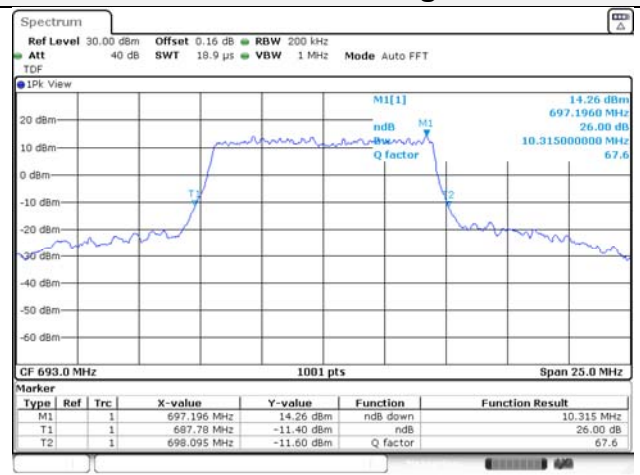

10M BW 16QAM High ch.