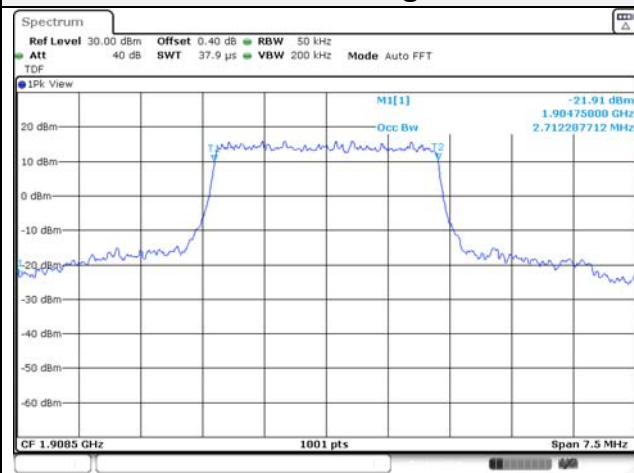

3M BW QPSK High ch.