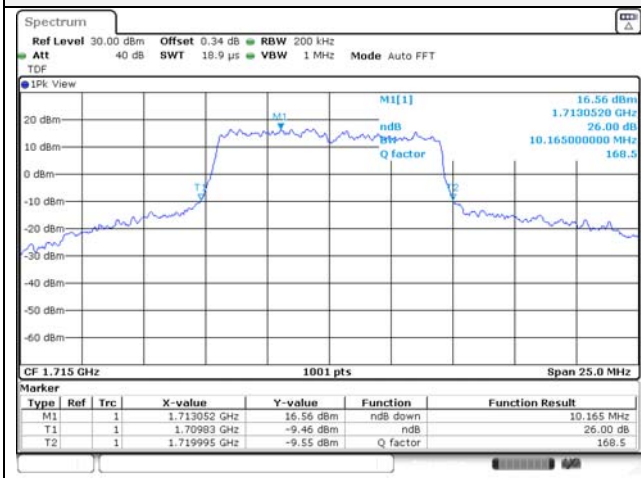

KCTL Inc.

65, Sinwon-ro, Yeongtong-gu,
Suwon-si, Gyeonggi-do, 16677, Korea
TEL: 82-31-285-0894 FAX: 82-505-299-8311
www.kctl.co.kr

Report No.:
KR22-SRF0086-C
Page (75) of (278)

10M BW QPSK Low ch.