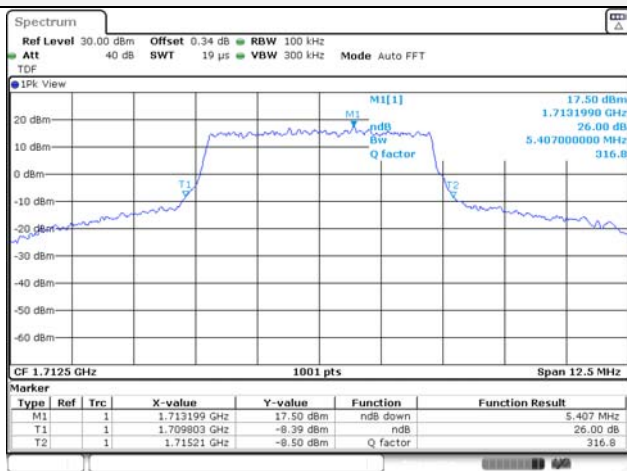

KCTL Inc.

65, Sinwon-ro, Yeongtong-gu,
Suwon-si, Gyeonggi-do, 16677, Korea
TEL: 82-31-285-0894 FAX: 82-505-299-8311
www.kctl.co.kr

Report No.:
KR22-SRF0086-C
Page (74) of (278)

5M BW QPSK Low ch.