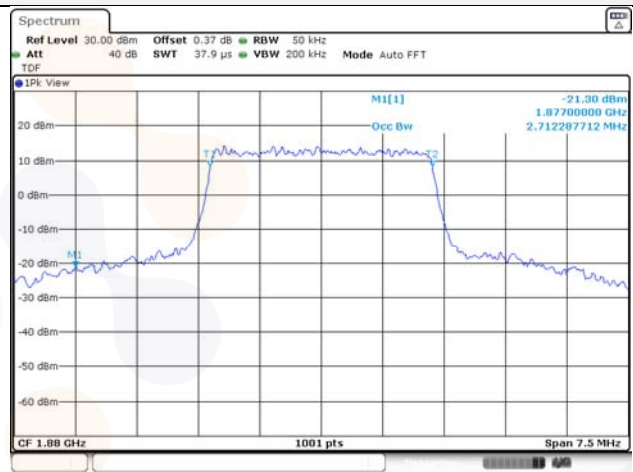

3M BW 16QAM Mid ch.