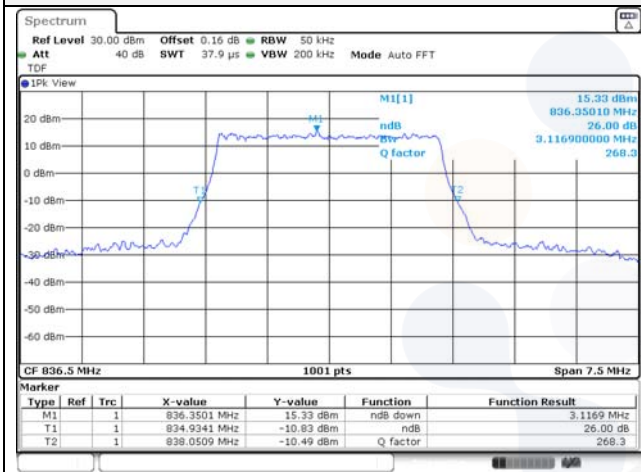

3M BW QPSK Mid ch.