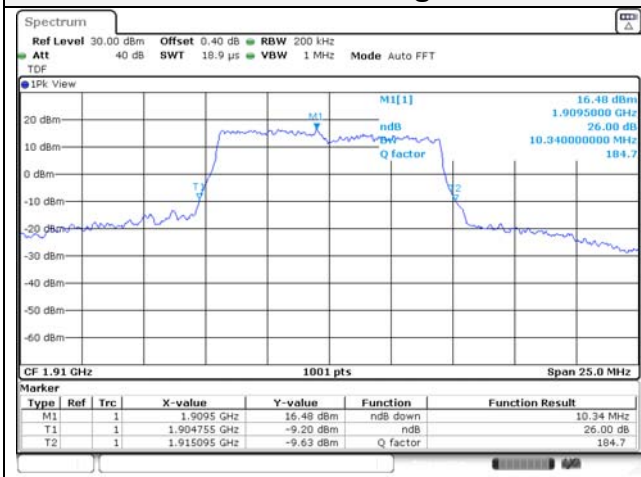

Report No.:
KR22-SRF0086-C
Page (64) of (278)

10M BW QPSK Low ch.

10M BW 16QAM Low ch.

10M BW QPSK Mid ch.

10M BW 16QAM Mid ch.

10M BW QPSK High ch.

10M BW 16QAM High ch.

KCTL Inc.