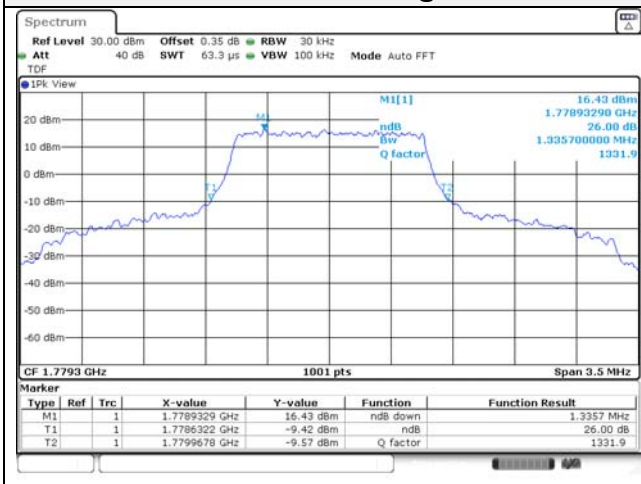

Report No.:
KR22-SRF0086-C
Page (72) of (278)

Test mode: LTE Band 66/4

1.4M BW QPSK Low ch.

1.4M BW 16QAM Low ch.

1.4M BW QPSK Mid ch.

1.4M BW 16QAM Mid ch.

1.4M BW QPSK High ch.

1.4M BW 16QAM High ch.