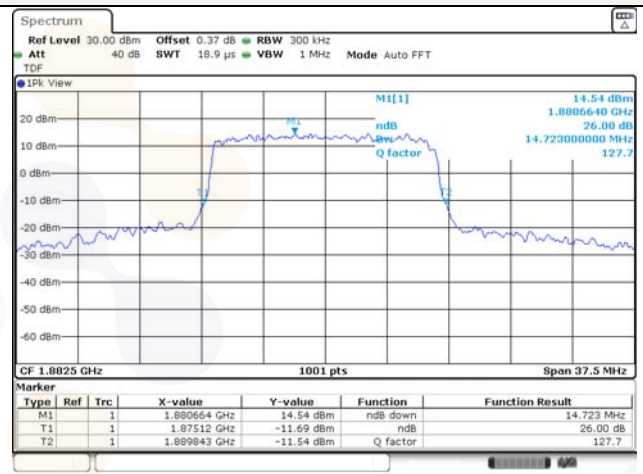

15M BW 16QAM Mid ch.