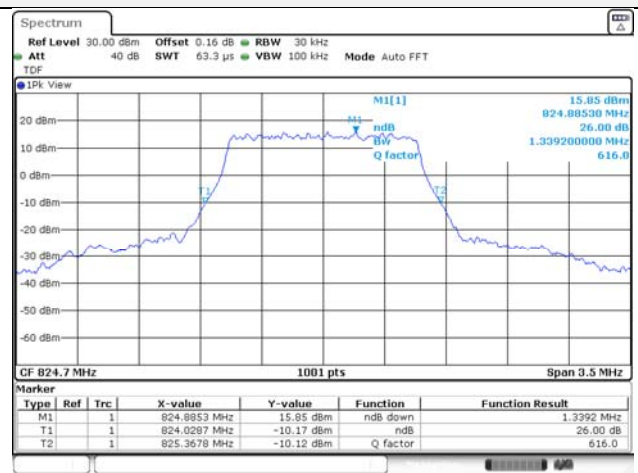

1.4M BW 16QAM Low ch.