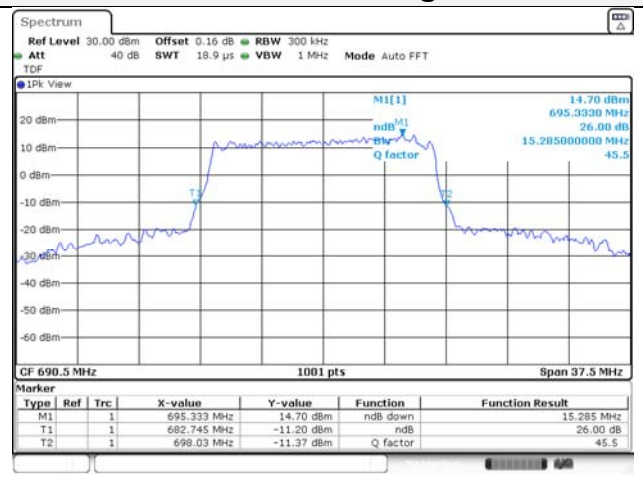

15M BW 16QAM High ch.