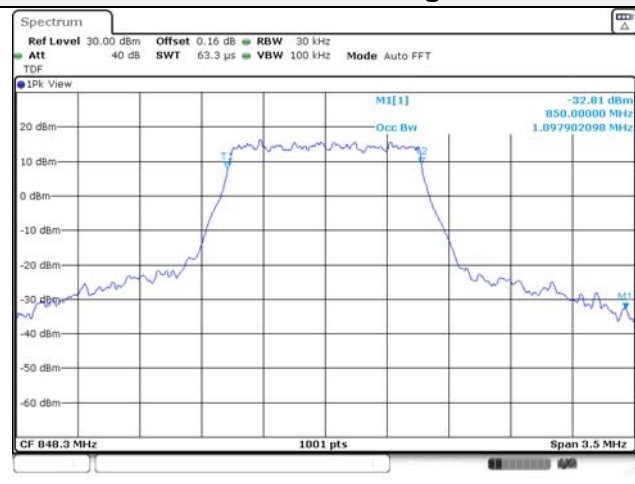

1.4M BW 16QAM High ch.