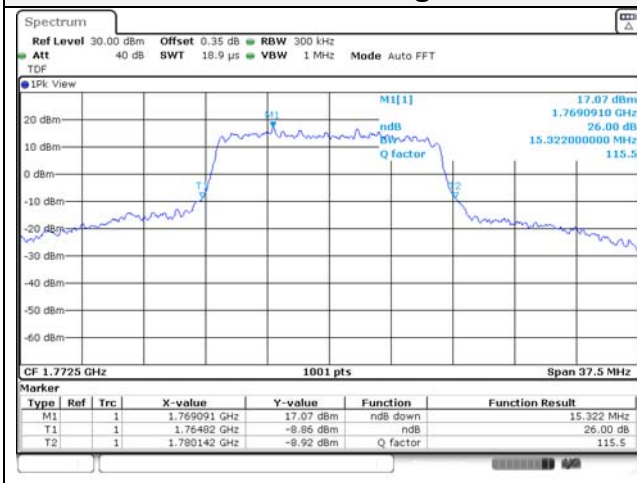

15M BW QPSK High ch.