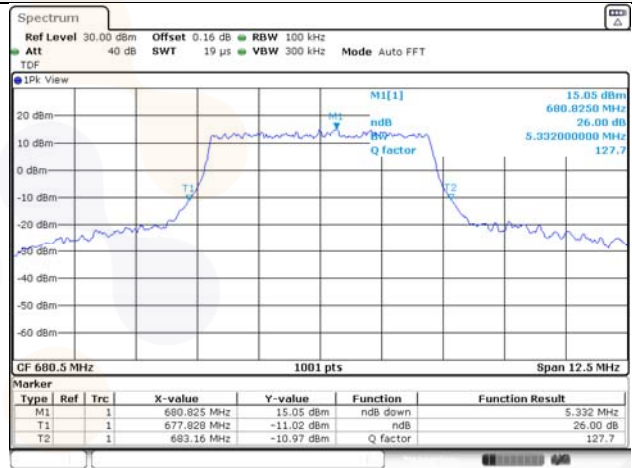

Report No.:
KR22-SRF0086-C
Page (78) of (278)

Test mode: LTE Band 71

5M BW QPSK Low ch.

5M BW 16QAM Low ch.

5M BW QPSK Mid ch.

5M BW 16QAM Mid ch.

5M BW QPSK High ch.

5M BW 16QAM High ch.