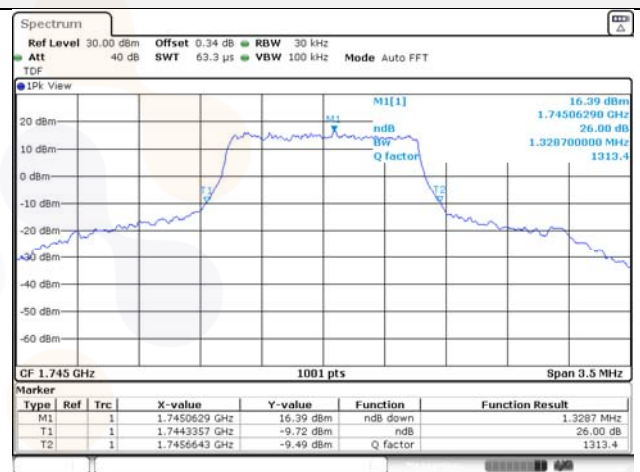

Report No.:
KR22-SRF0086-C
Page (72) of (278)

Test mode: LTE Band 66/4

1.4M BW QPSK Low ch.

1.4M BW 16QAM Low ch.

1.4M BW QPSK Mid ch.

1.4M BW 16QAM Mid ch.

1.4M BW QPSK High ch.

1.4M BW 16QAM High ch.