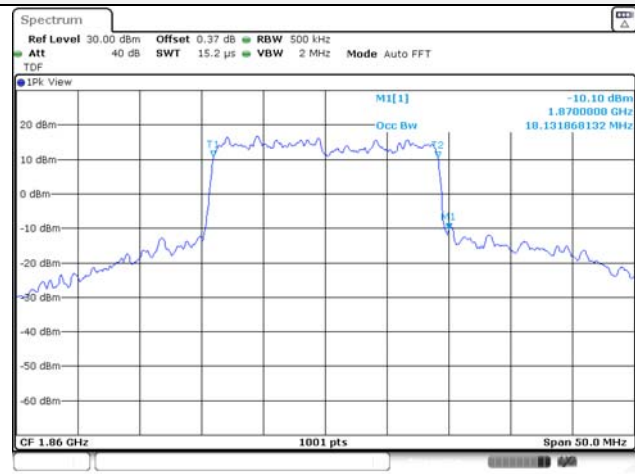

20M BW 16QAM Low ch.