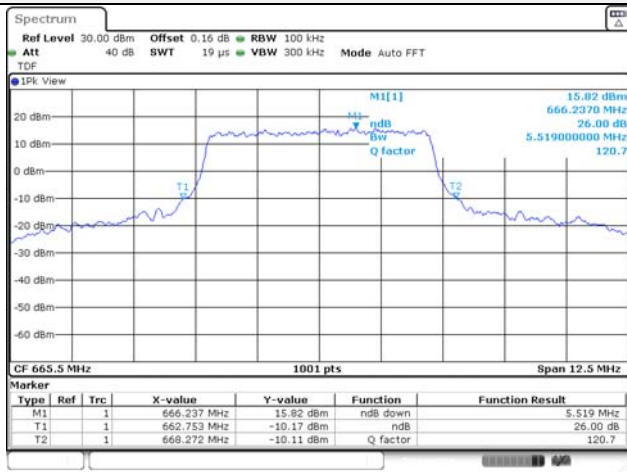

Report No.:
KR22-SRF0086-C
Page (78) of (278)

Test mode: LTE Band 71

5M BW QPSK Low ch.

5M BW 16QAM Low ch.

5M BW QPSK Mid ch.

5M BW 16QAM Mid ch.

5M BW QPSK High ch.

5M BW 16QAM High ch.