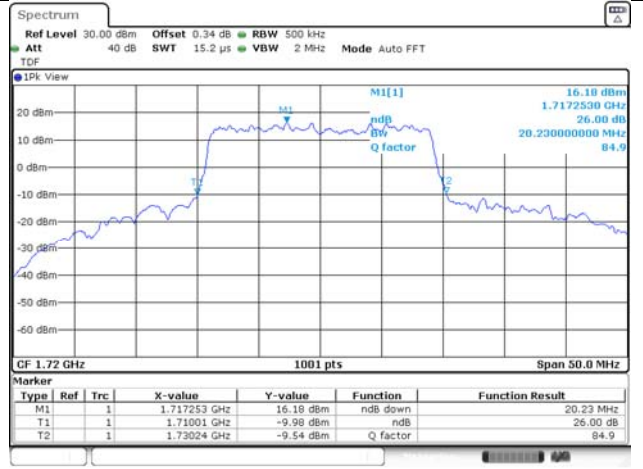

65, Sinwon-ro, Yeongtong-gu,
Suwon-si, Gyeonggi-do, 16677, Korea
TEL: 82-31-285-0894 FAX: 82-505-299-8311
www.kctl.co.kr

Report No.:
KR22-SRF0086-C
Page (77) of (278)

20M BW QPSK Low ch.

20M BW 16QAM Low ch.