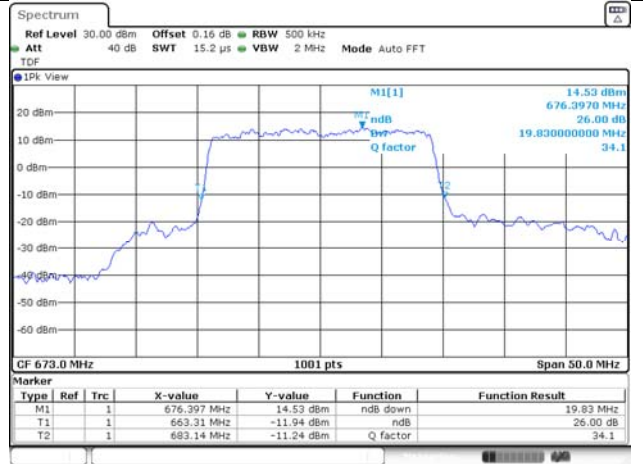

65, Sinwon-ro, Yeongtong-gu,
Suwon-si, Gyeonggi-do, 16677, Korea
TEL: 82-31-285-0894 FAX: 82-505-299-8311
www.kctl.co.kr

Report No.:
KR22-SRF0086-C
Page (81) of (278)

20M BW QPSK Low ch.

20M BW 16QAM Low ch.