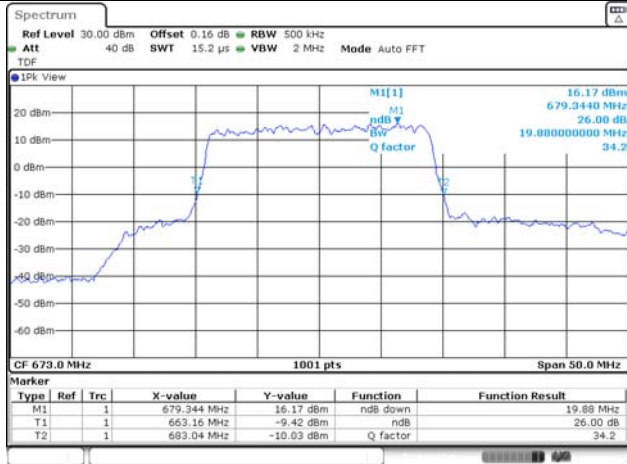

KCTL Inc.

65, Sinwon-ro, Yeongtong-gu,
Suwon-si, Gyeonggi-do, 16677, Korea
TEL: 82-31-285-0894 FAX: 82-505-299-8311
www.kctl.co.kr

Report No.:
KR22-SRF0086-C
Page (81) of (278)

20M BW QPSK Low ch.