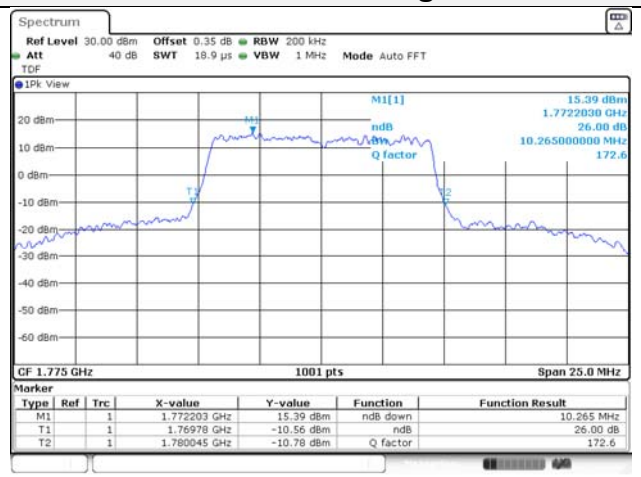

10M BW QPSK Mid ch.

10M BW 16QAM Mid ch.

10M BW QPSK High ch.

10M BW 16QAM High ch.

KCTL Inc.

65, Sinwon-ro, Yeongtong-gu,
Suwon-si, Gyeonggi-do, 16677, Korea
TEL: 82-31-285-0894 FAX: 82-505-299-8311
www.kctl.co.kr