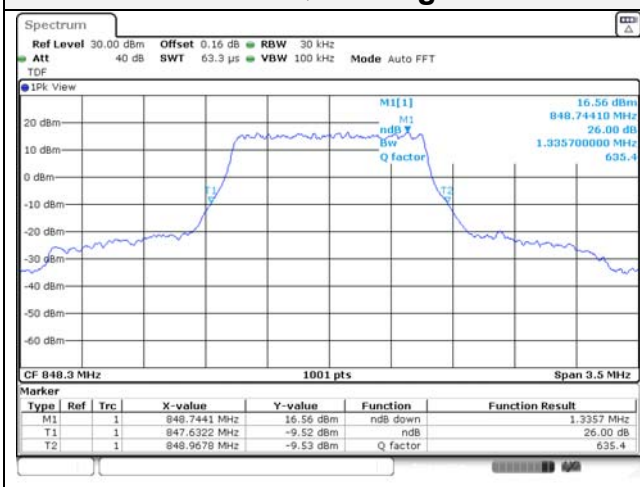

1.4M BW 16QAM Low ch.

1.4M BW QPSK Mid ch.

1.4M BW 16QAM Mid ch.

1.4M BW QPSK High ch.

1.4M BW 16QAM High ch.

KCTL Inc.

65, Sinwon-ro, Yeongtong-gu,
Suwon-si, Gyeonggi-do, 16677, Korea
TEL: 82-31-285-0894 FAX: 82-505-299-8311
www.kctl.co.kr