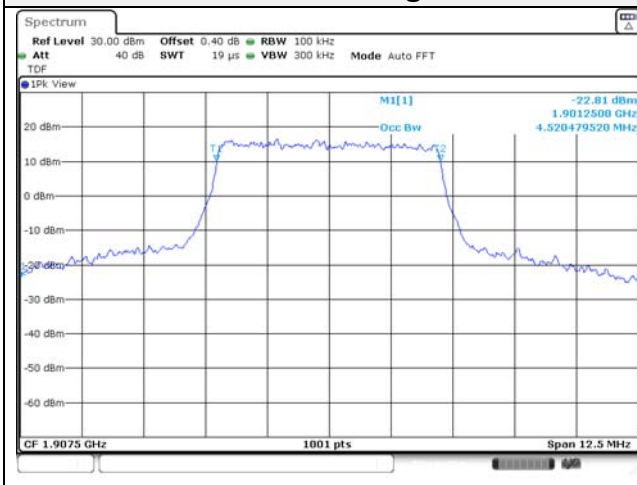

5M BW QPSK High ch.