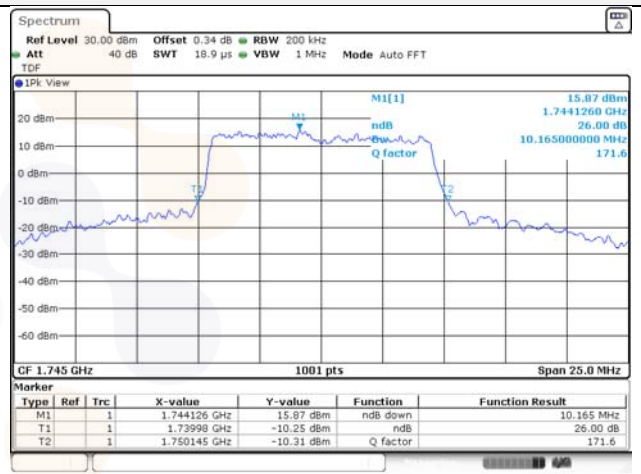

10M BW 16QAM Mid ch.