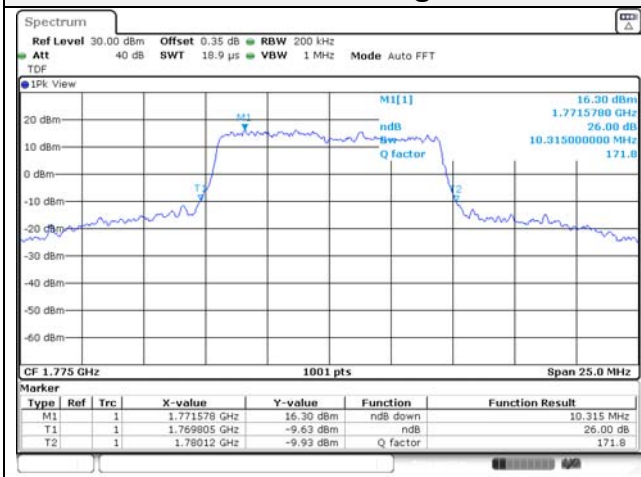

10M BW QPSK High ch.