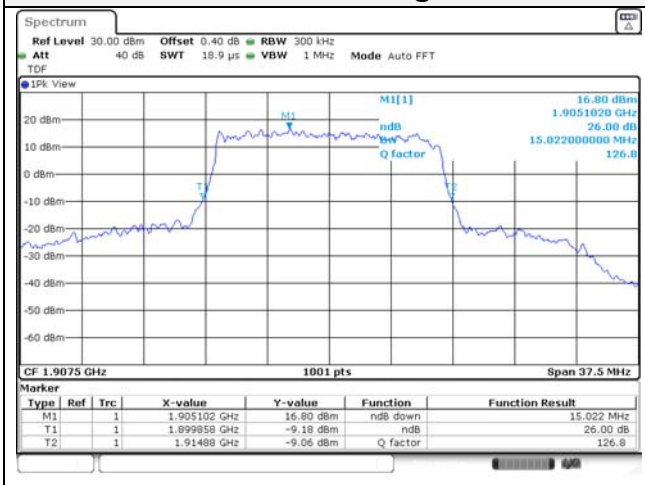

15M BW QPSK High ch.