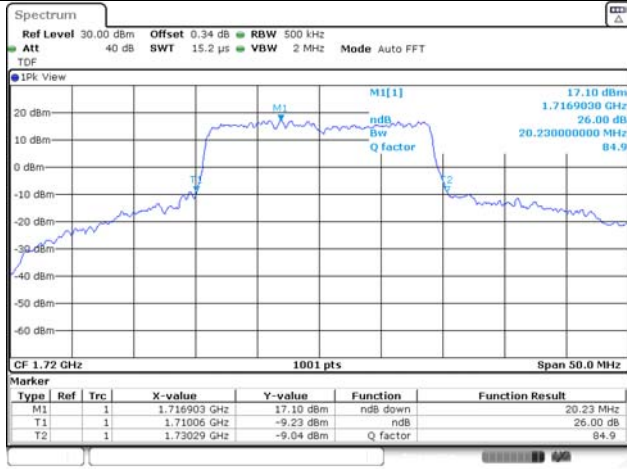

KCTL Inc.

65, Sinwon-ro, Yeongtong-gu,
Suwon-si, Gyeonggi-do, 16677, Korea
TEL: 82-31-285-0894 FAX: 82-505-299-8311
www.kctl.co.kr

Report No.:
KR22-SRF0086-C
Page (77) of (278)

20M BW QPSK Low ch.