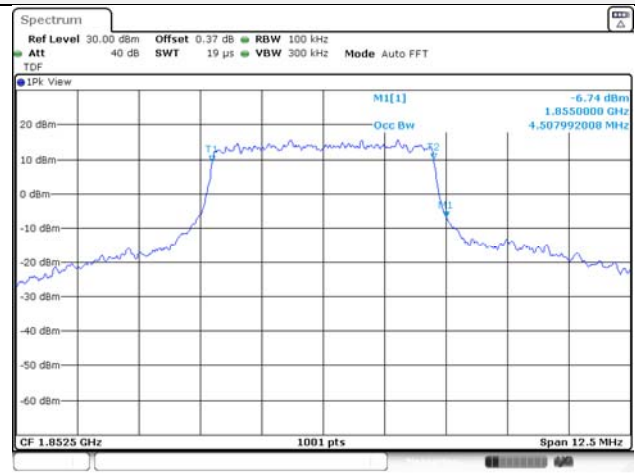

65, Sinwon-ro, Yeongtong-gu,
Suwon-si, Gyeonggi-do, 16677, Korea
TEL: 82-31-285-0894 FAX: 82-505-299-8311
www.kctl.co.kr

Report No.:
KR22-SRF0086-C
Page (84) of (278)

5M BW QPSK Low ch.

5M BW 16QAM Low ch.