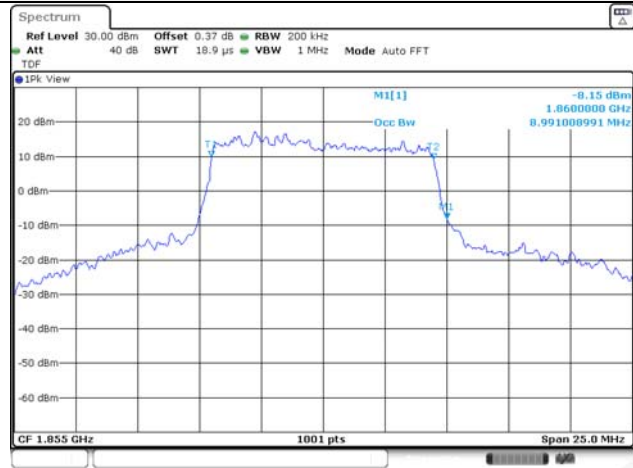

10M BW 16QAM Low ch.