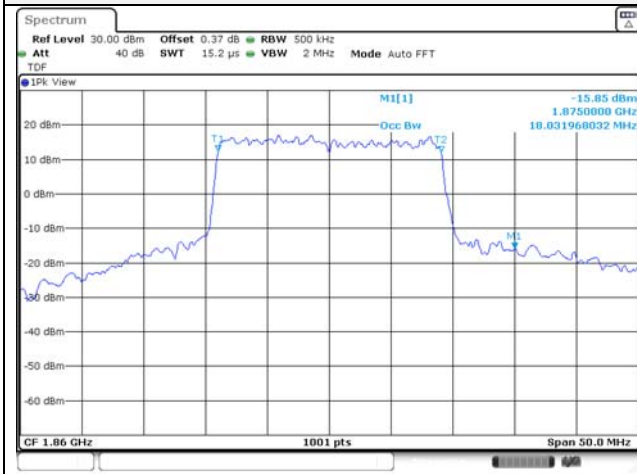

KCTL Inc.

65, Sinwon-ro, Yeongtong-gu,
Suwon-si, Gyeonggi-do, 16677, Korea
TEL: 82-31-285-0894 FAX: 82-505-299-8311
www.kctl.co.kr

Report No.:
KR22-SRF0086-C
Page (87) of (278)

20M BW QPSK Low ch.