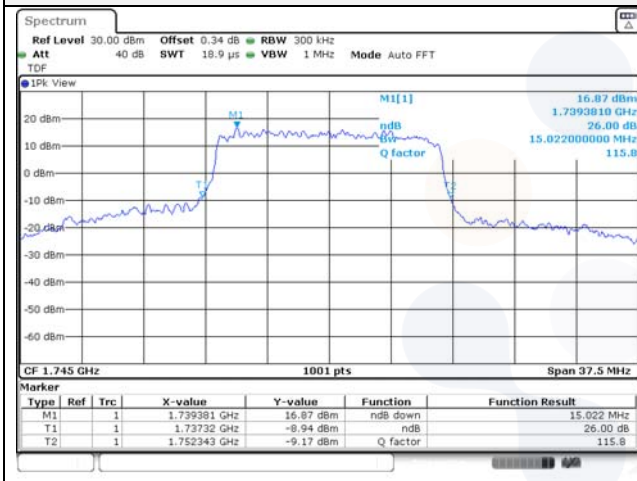

15M BW QPSK Mid ch.