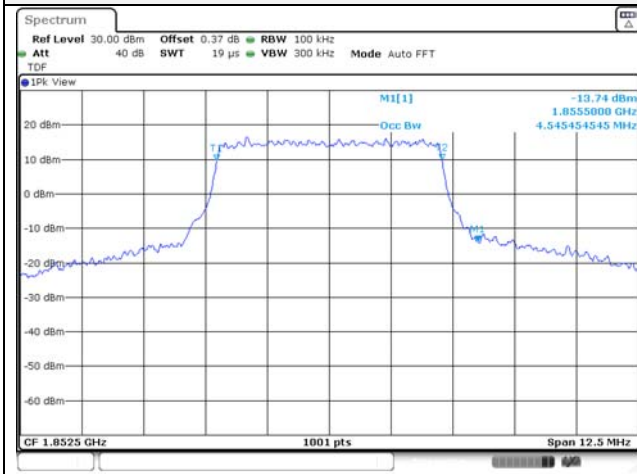

KCTL Inc.

65, Sinwon-ro, Yeongtong-gu,
Suwon-si, Gyeonggi-do, 16677, Korea
TEL: 82-31-285-0894 FAX: 82-505-299-8311
www.kctl.co.kr

Report No.:
KR22-SRF0086-C
Page (84) of (278)

5M BW QPSK Low ch.