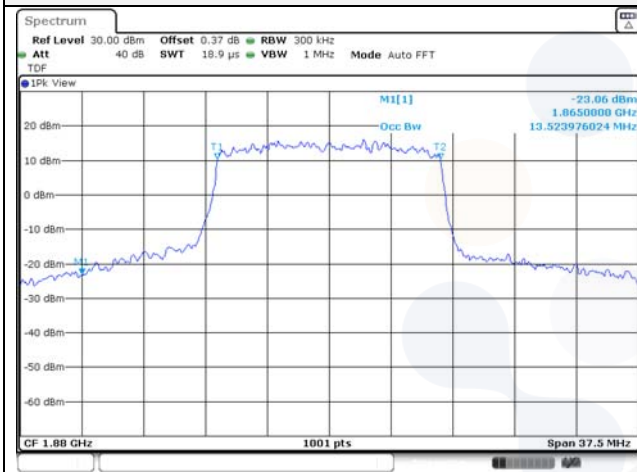

15M BW QPSK Mid ch.