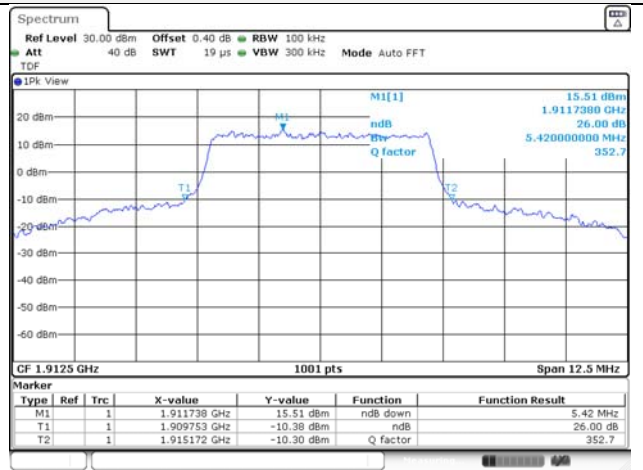

5M BW 16QAM High ch.