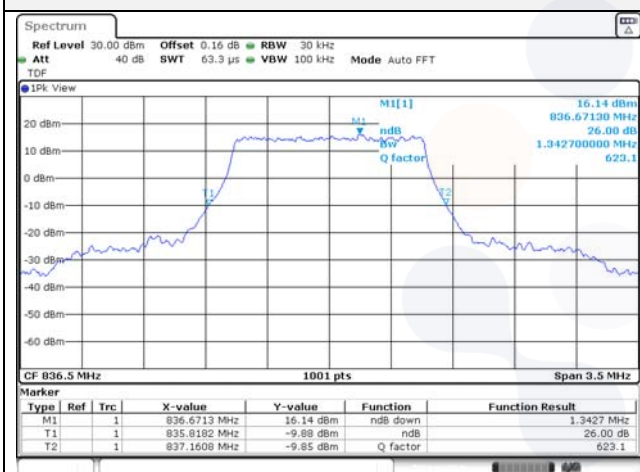

1.4M BW QPSK Mid ch.