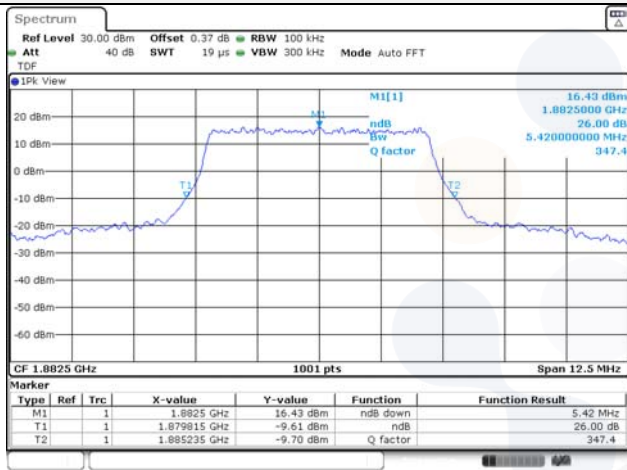

5M BW QPSK Mid ch.