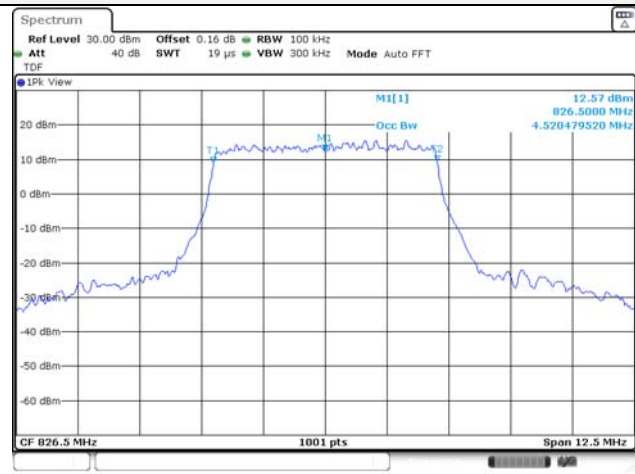

65, Sinwon-ro, Yeongtong-gu,
Suwon-si, Gyeonggi-do, 16677, Korea
TEL: 82-31-285-0894 FAX: 82-505-299-8311
www.kctl.co.kr

Report No.:
KR22-SRF0086-C
Page (90) of (278)

5M BW QPSK Low ch.

5M BW 16QAM Low ch.