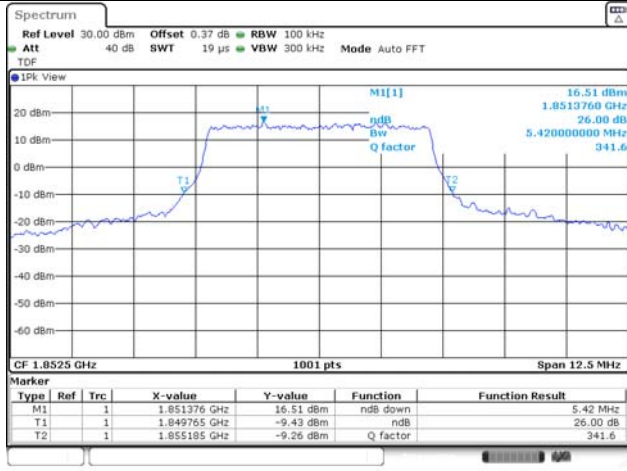

KCTL Inc.

65, Sinwon-ro, Yeongtong-gu,
Suwon-si, Gyeonggi-do, 16677, Korea
TEL: 82-31-285-0894 FAX: 82-505-299-8311
www.kctl.co.kr

Report No.:
KR22-SRF0086-C
Page (63) of (278)

5M BW QPSK Low ch.

5M BW 16QAM Low ch.