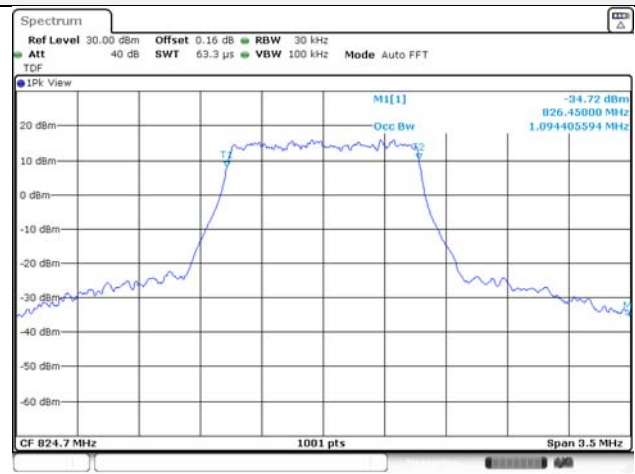

1.4M BW 16QAM Low ch.