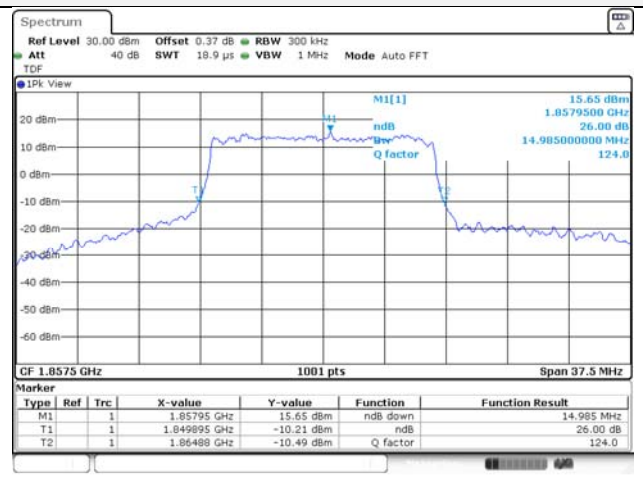

65, Sinwon-ro, Yeongtong-gu,
Suwon-si, Gyeonggi-do, 16677, Korea
TEL: 82-31-285-0894 FAX: 82-505-299-8311
www.kctl.co.kr

Report No.:
KR22-SRF0086-C
Page (65) of (278)

15M BW QPSK Low ch.

15M BW 16QAM Low ch.