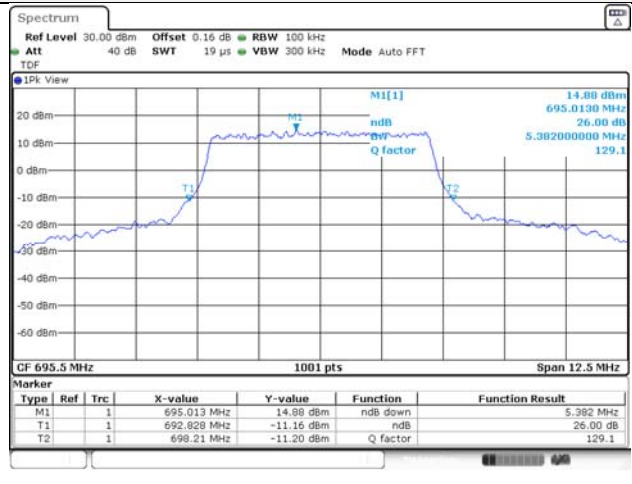

Report No.:
KR22-SRF0086-C
Page (78) of (278)

Test mode: LTE Band 71

5M BW QPSK Low ch.

5M BW 16QAM Low ch.

5M BW QPSK Mid ch.

5M BW 16QAM Mid ch.

5M BW QPSK High ch.

5M BW 16QAM High ch.