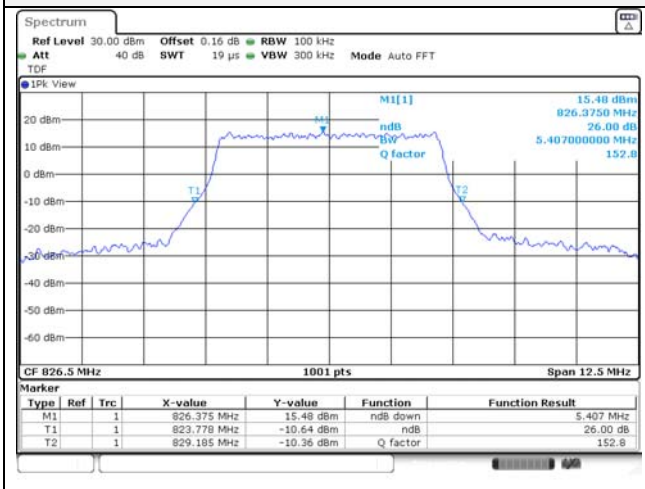

KCTL Inc.

65, Sinwon-ro, Yeongtong-gu,
Suwon-si, Gyeonggi-do, 16677, Korea
TEL: 82-31-285-0894 FAX: 82-505-299-8311
www.kctl.co.kr

Report No.:
KR22-SRF0086-C
Page (69) of (278)

5M BW QPSK Low ch.