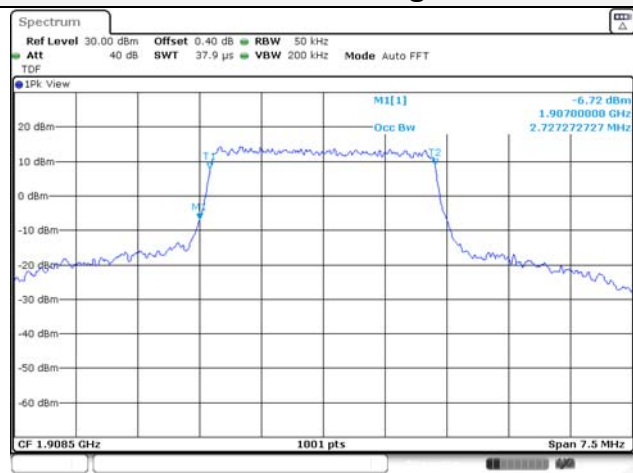

3M BW 16QAM High ch.