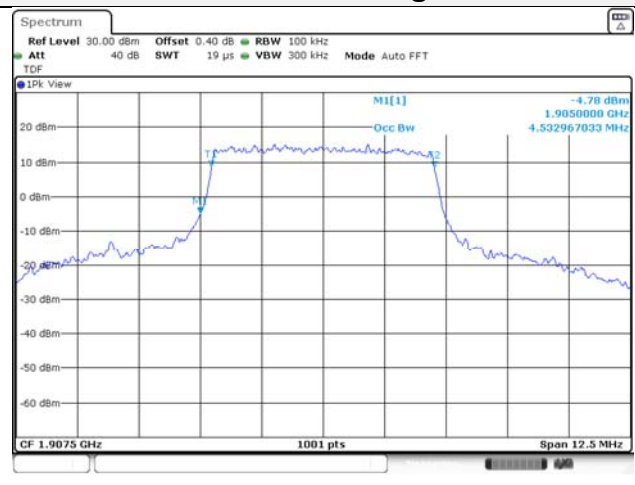

5M BW 16QAM High ch.