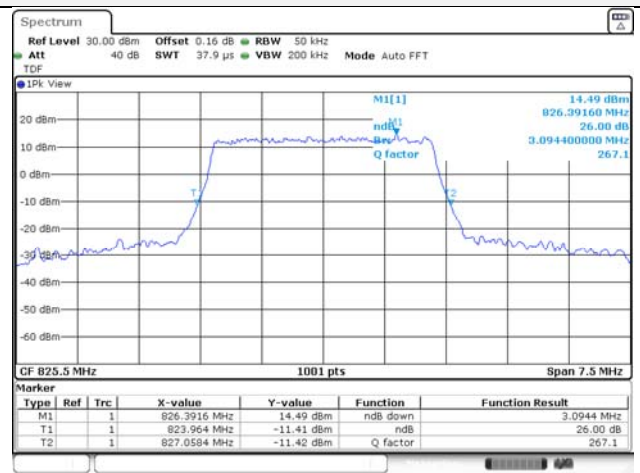

3M BW 16QAM Low ch.