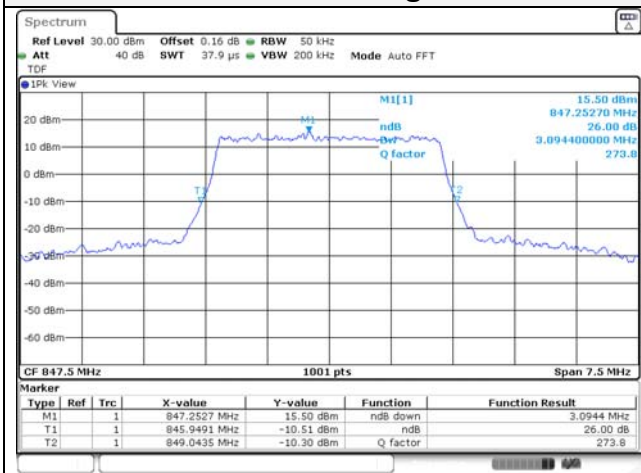

Report No.:
KR22-SRF0086-C
Page (68) of (278)

3M BW QPSK Low ch.

3M BW 16QAM Low ch.

3M BW QPSK Mid ch.

3M BW 16QAM Mid ch.

3M BW QPSK High ch.

3M BW 16QAM High ch.

KCTL Inc.