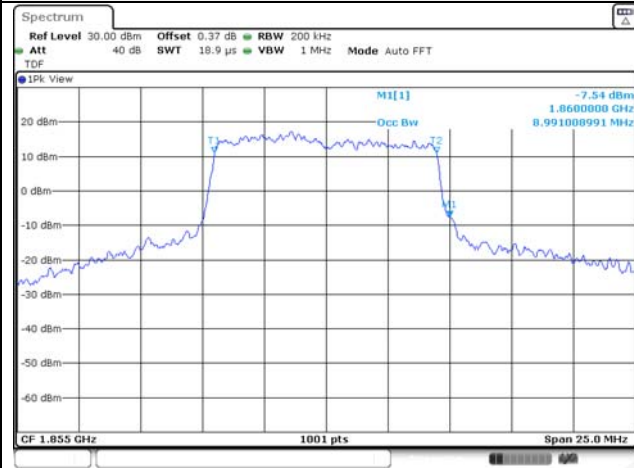

KCTL Inc.

65, Sinwon-ro, Yeongtong-gu,
Suwon-si, Gyeonggi-do, 16677, Korea
TEL: 82-31-285-0894 FAX: 82-505-299-8311
www.kctl.co.kr

Report No.:
KR22-SRF0086-C
Page (85) of (278)

10M BW QPSK Low ch.