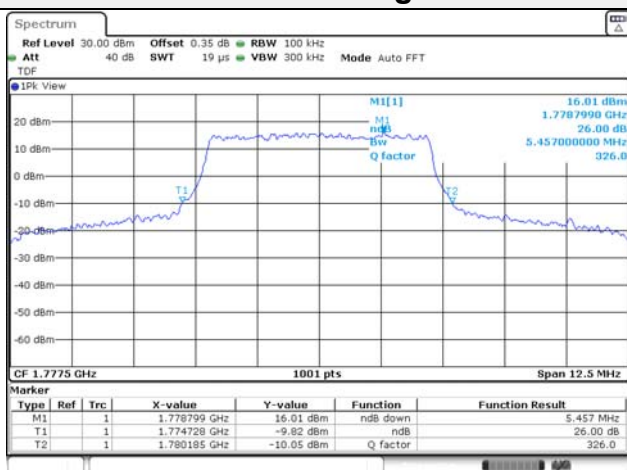

5M BW QPSK High ch.