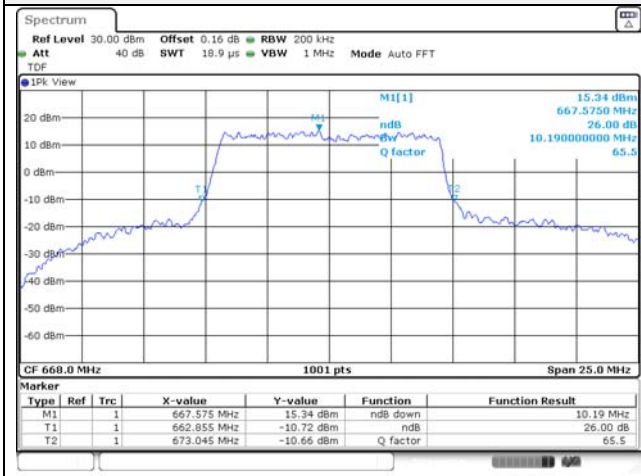

KCTL Inc.

65, Sinwon-ro, Yeongtong-gu,
Suwon-si, Gyeonggi-do, 16677, Korea
TEL: 82-31-285-0894 FAX: 82-505-299-8311
www.kctl.co.kr

Report No.:
KR22-SRF0086-C
Page (79) of (278)

10M BW QPSK Low ch.