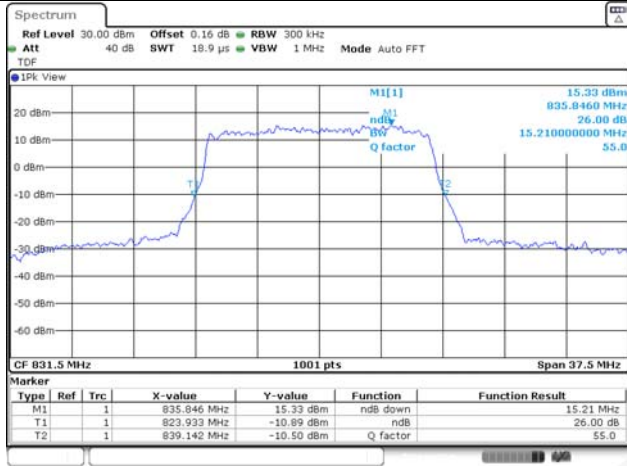

KCTL Inc.

65, Sinwon-ro, Yeongtong-gu,
Suwon-si, Gyeonggi-do, 16677, Korea
TEL: 82-31-285-0894 FAX: 82-505-299-8311
www.kctl.co.kr

Report No.:
KR22-SRF0086-C
Page (71) of (278)

15M BW QPSK Low ch.