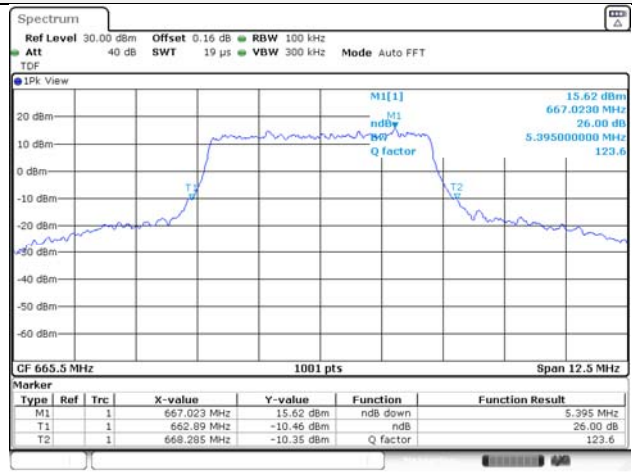

Report No.:
KR22-SRF0086-C
Page (78) of (278)

Test mode: LTE Band 71

5M BW QPSK Low ch.

5M BW 16QAM Low ch.

5M BW QPSK Mid ch.

5M BW 16QAM Mid ch.

5M BW QPSK High ch.

5M BW 16QAM High ch.