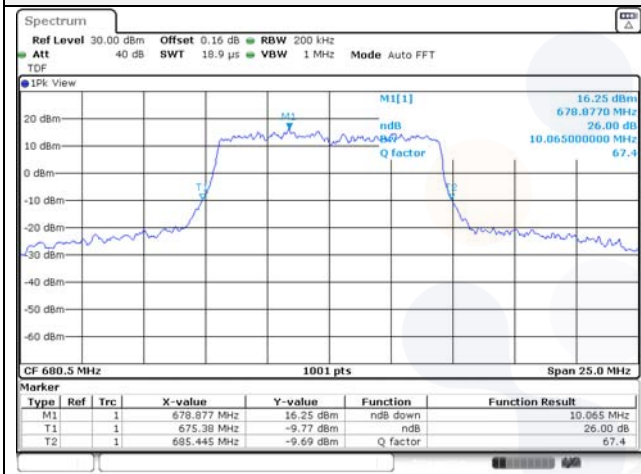

10M BW QPSK Mid ch.