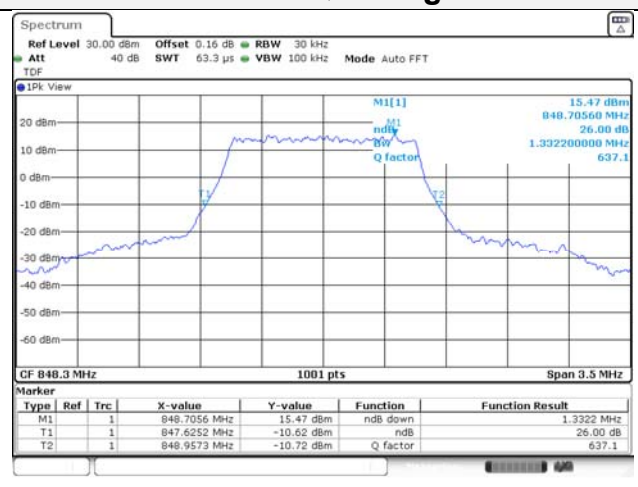

1.4M BW 16QAM Low ch.

1.4M BW QPSK Mid ch.

1.4M BW 16QAM Mid ch.

1.4M BW QPSK High ch.

1.4M BW 16QAM High ch.

KCTL Inc.

65, Sinwon-ro, Yeongtong-gu,
Suwon-si, Gyeonggi-do, 16677, Korea
TEL: 82-31-285-0894 FAX: 82-505-299-8311
www.kctl.co.kr