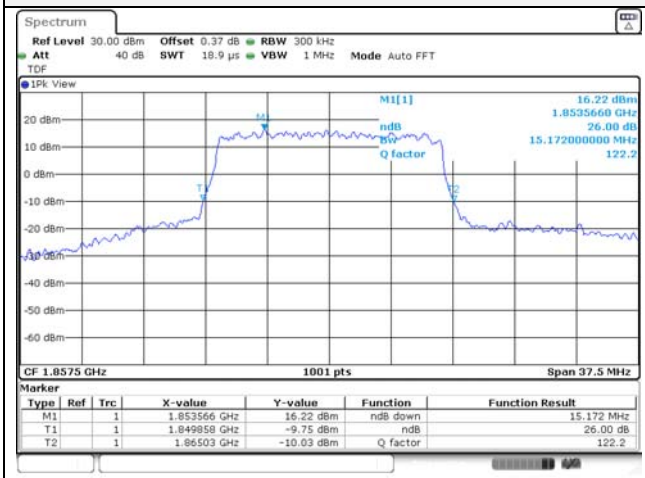

KCTL Inc.

65, Sinwon-ro, Yeongtong-gu,
Suwon-si, Gyeonggi-do, 16677, Korea
TEL: 82-31-285-0894 FAX: 82-505-299-8311
www.kctl.co.kr

Report No.:
KR22-SRF0086-C
Page (65) of (278)

15M BW QPSK Low ch.