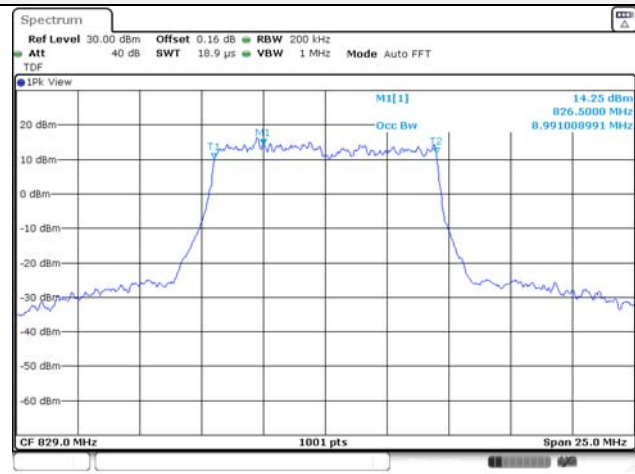

10M BW 16QAM Low ch.