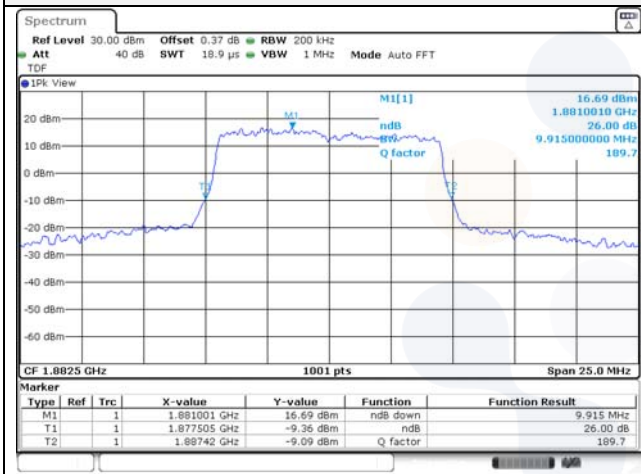

Report No.:
KR22-SRF0086-C
Page (64) of (278)

10M BW QPSK Low ch.

10M BW 16QAM Low ch.

10M BW QPSK Mid ch.

10M BW 16QAM Mid ch.

10M BW QPSK High ch.

10M BW 16QAM High ch.

KCTL Inc.