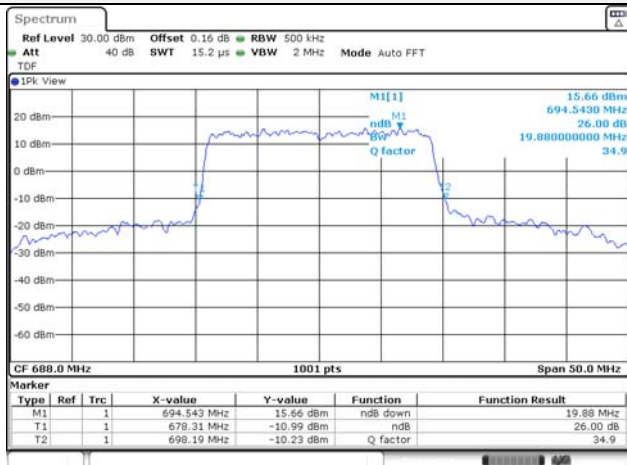

20M BW QPSK High ch.