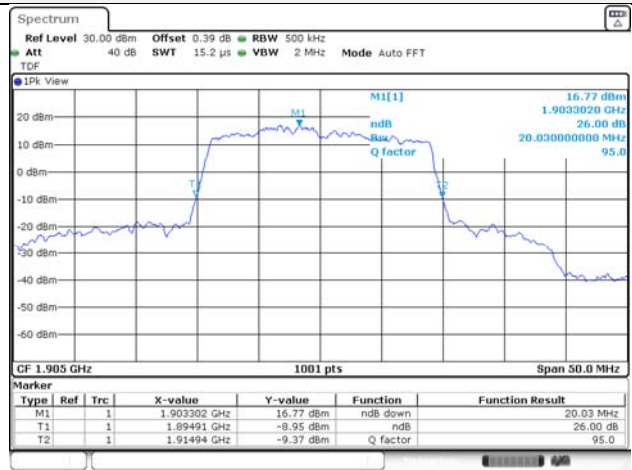

Report No.:
KR22-SRF0086-C
Page (66) of (278)

20M BW QPSK Low ch.

20M BW 16QAM Low ch.

20M BW QPSK Mid ch.

20M BW 16QAM Mid ch.

20M BW QPSK High ch.

20M BW 16QAM High ch.

KCTL Inc.