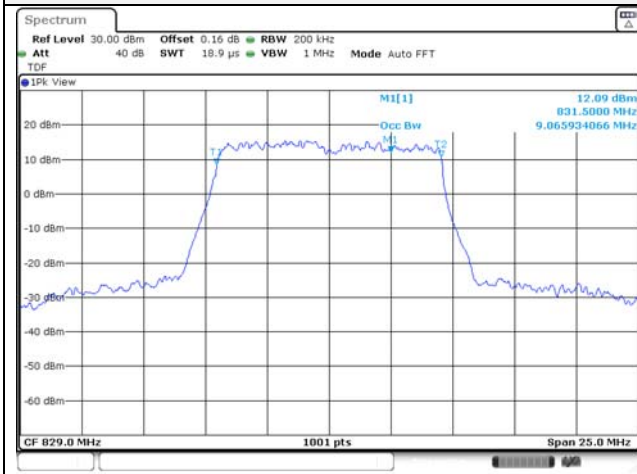

KCTL Inc.

65, Sinwon-ro, Yeongtong-gu,
Suwon-si, Gyeonggi-do, 16677, Korea
TEL: 82-31-285-0894 FAX: 82-505-299-8311
www.kctl.co.kr

Report No.:
KR22-SRF0086-C
Page (91) of (278)

10M BW QPSK Low ch.