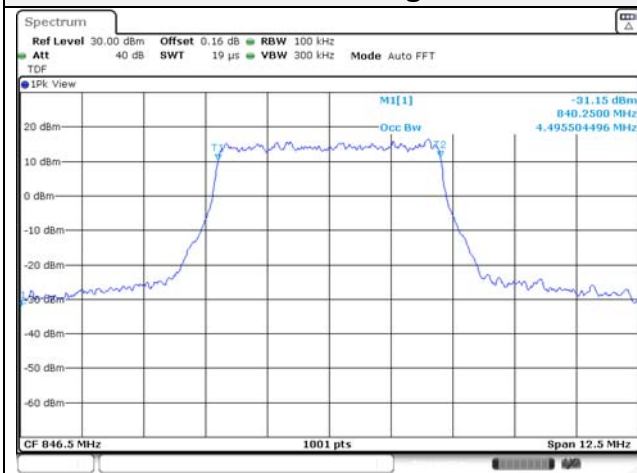

5M BW QPSK High ch.