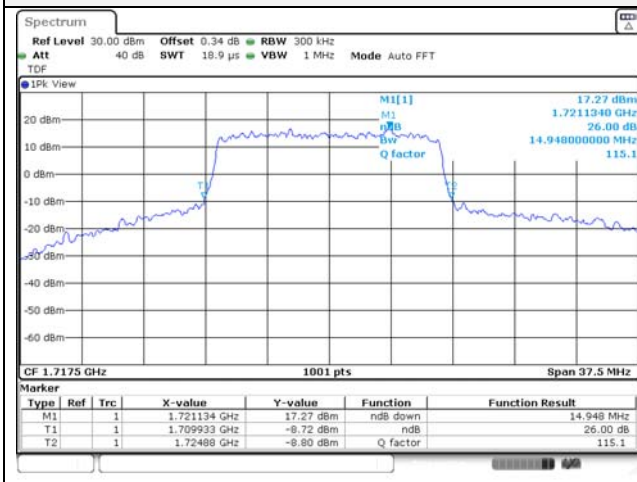

KCTL Inc.

65, Sinwon-ro, Yeongtong-gu,
Suwon-si, Gyeonggi-do, 16677, Korea
TEL: 82-31-285-0894 FAX: 82-505-299-8311
www.kctl.co.kr

Report No.:
KR22-SRF0086-C
Page (76) of (278)

15M BW QPSK Low ch.