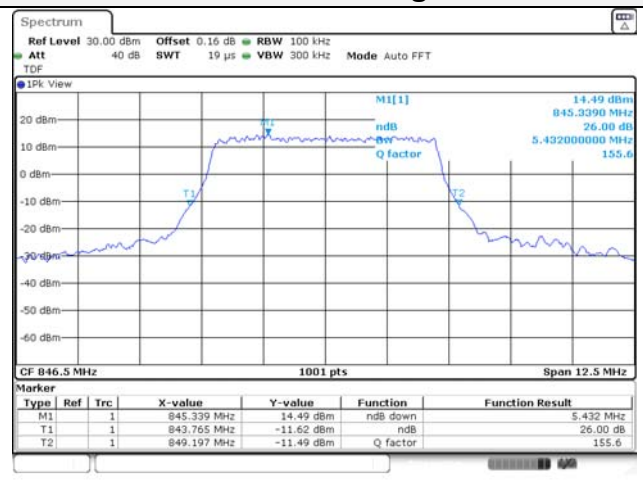

5M BW 16QAM High ch.