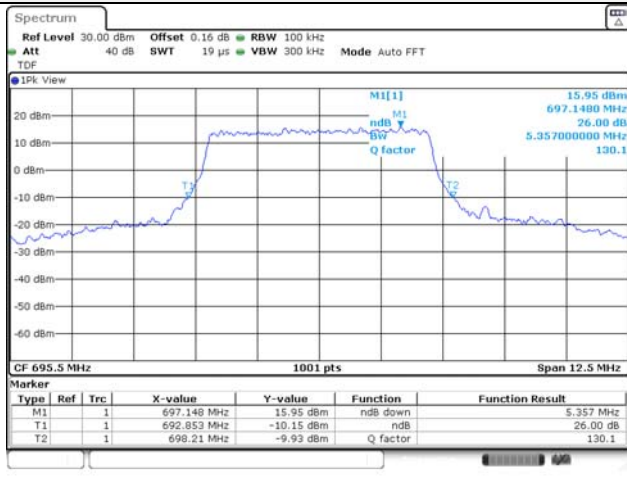

Report No.:
KR22-SRF0086-C
Page (78) of (278)

Test mode: LTE Band 71

5M BW QPSK Low ch.

5M BW 16QAM Low ch.

5M BW QPSK Mid ch.

5M BW 16QAM Mid ch.

5M BW QPSK High ch.

5M BW 16QAM High ch.