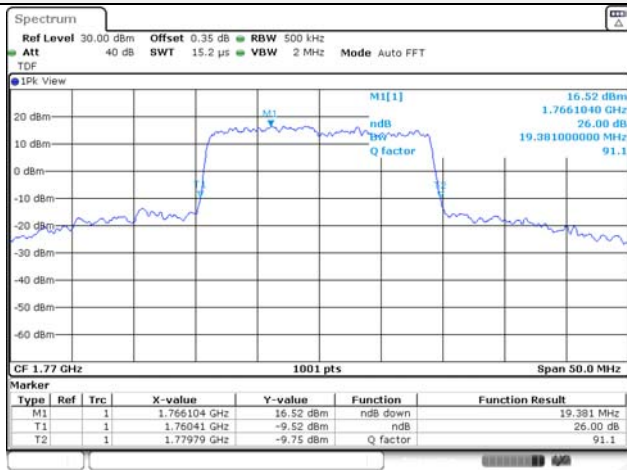

20M BW QPSK High ch.