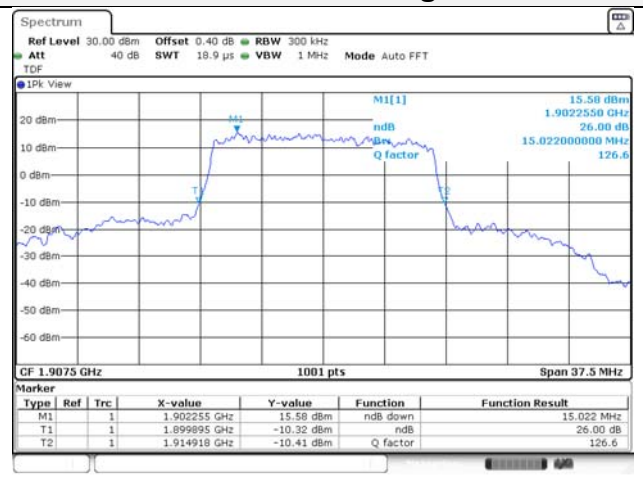

15M BW 16QAM High ch.