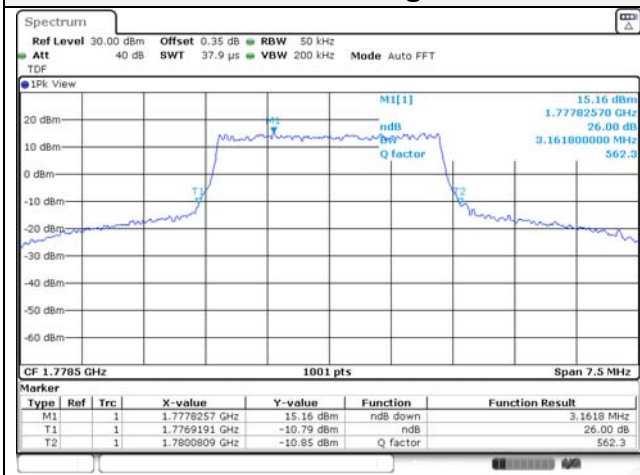

3M BW QPSK High ch.