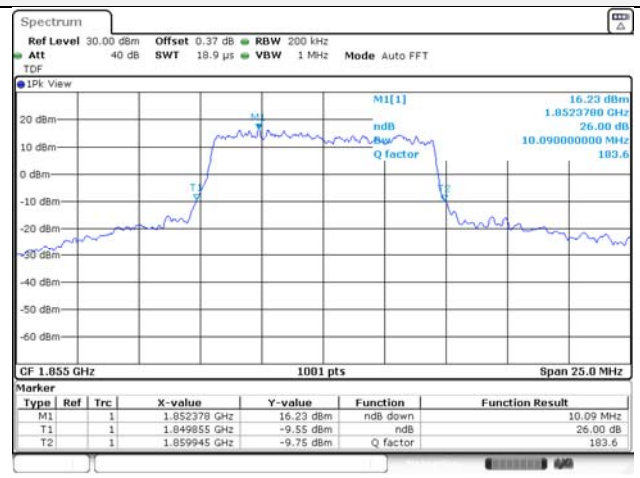

Report No.:
KR22-SRF0086-C
Page (64) of (278)

10M BW QPSK Low ch.

10M BW 16QAM Low ch.

10M BW QPSK Mid ch.

10M BW 16QAM Mid ch.

10M BW QPSK High ch.

10M BW 16QAM High ch.

KCTL Inc.