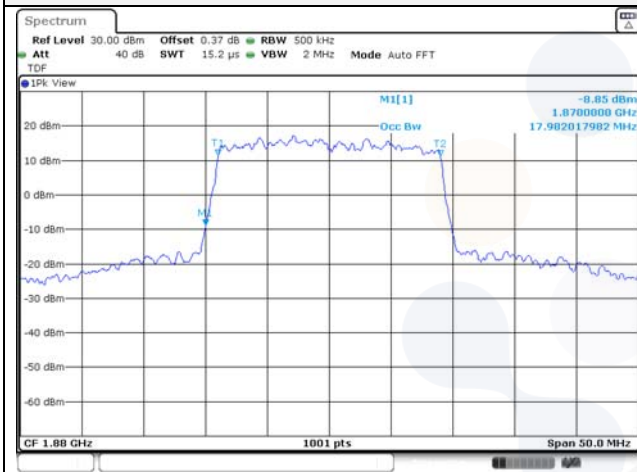

20M BW QPSK Mid ch.