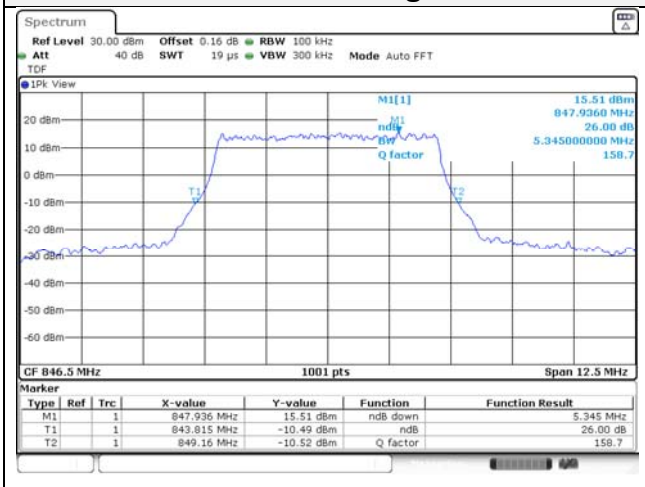

5M BW QPSK High ch.