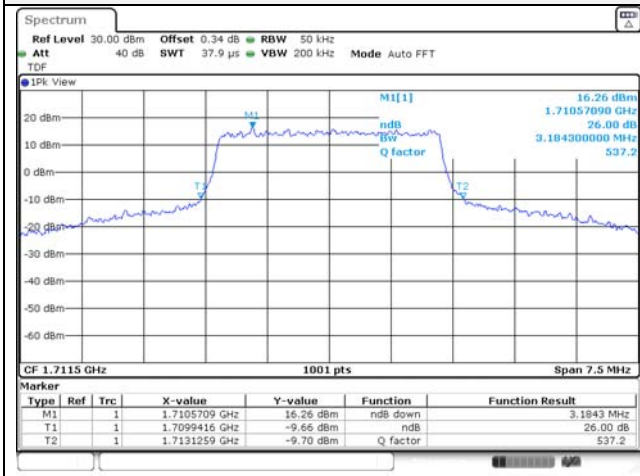

KCTL Inc.

65, Sinwon-ro, Yeongtong-gu,
Suwon-si, Gyeonggi-do, 16677, Korea
TEL: 82-31-285-0894 FAX: 82-505-299-8311
www.kctl.co.kr

Report No.:
KR22-SRF0086-C
Page (73) of (278)

3M BW QPSK Low ch.