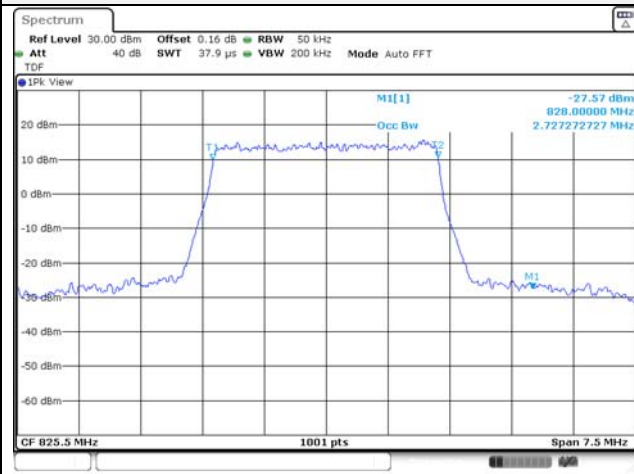

KCTL Inc.

65, Sinwon-ro, Yeongtong-gu,
Suwon-si, Gyeonggi-do, 16677, Korea
TEL: 82-31-285-0894 FAX: 82-505-299-8311
www.kctl.co.kr

Report No.:
KR22-SRF0086-C
Page (89) of (278)

3M BW QPSK Low ch.