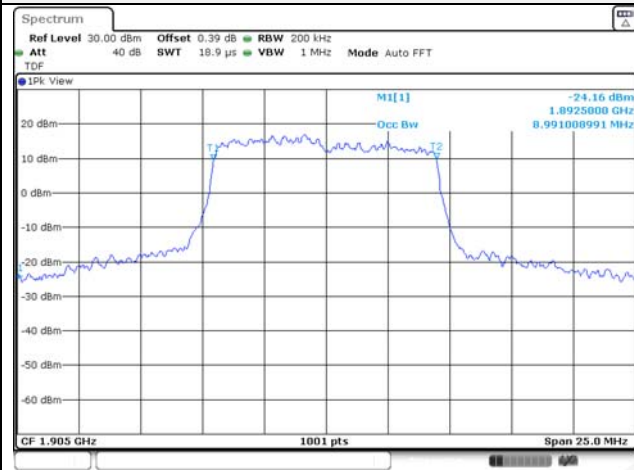

10M BW QPSK High ch.