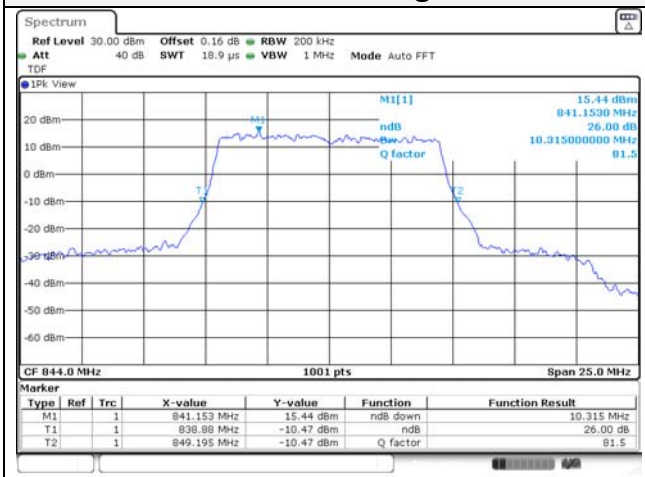

Report No.:
KR22-SRF0086-C
Page (70) of (278)

10M BW QPSK Low ch.

10M BW 16QAM Low ch.

10M BW QPSK Mid ch.

10M BW 16QAM Mid ch.

10M BW QPSK High ch.

10M BW 16QAM High ch.

KCTL Inc.