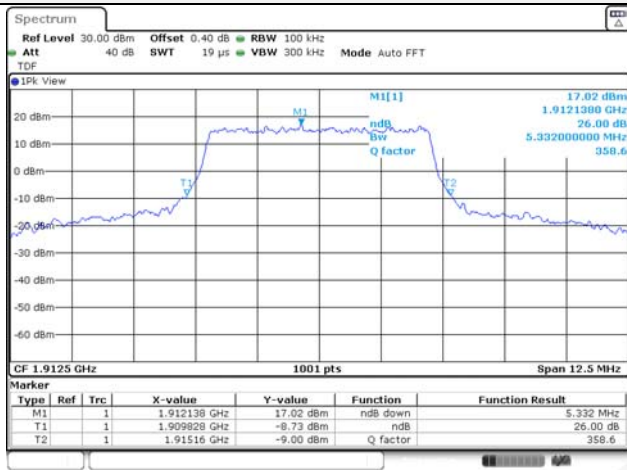

5M BW QPSK High ch.