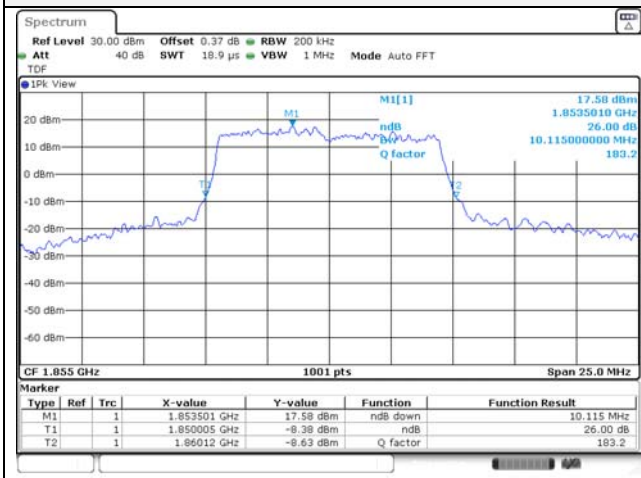

Report No.:
KR22-SRF0086-C
Page (64) of (278)

10M BW QPSK Low ch.

10M BW 16QAM Low ch.

10M BW QPSK Mid ch.

10M BW 16QAM Mid ch.

10M BW QPSK High ch.

10M BW 16QAM High ch.

KCTL Inc.