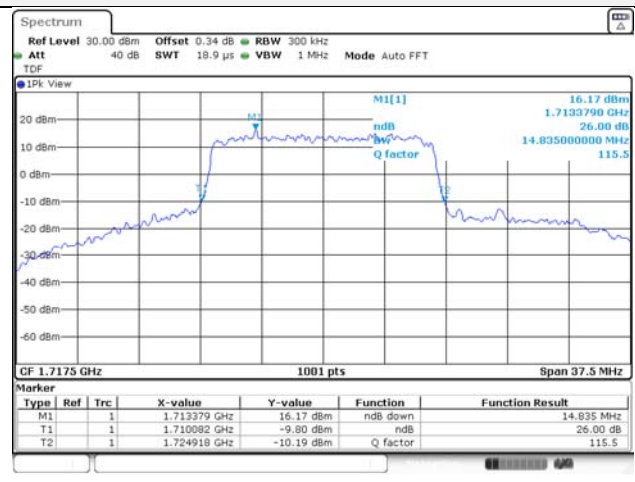

15M BW 16QAM Low ch.