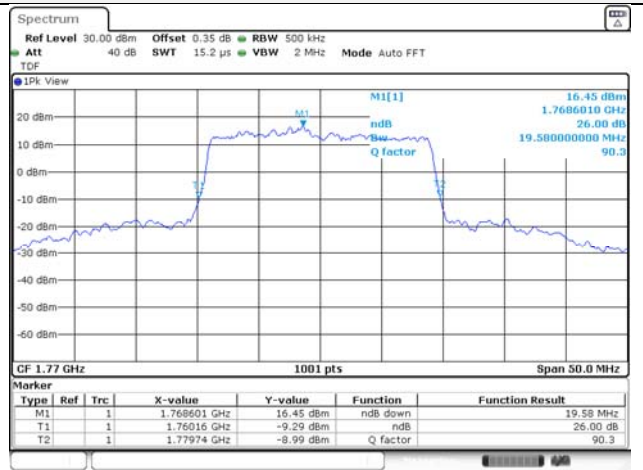

20M BW 16QAM High ch.