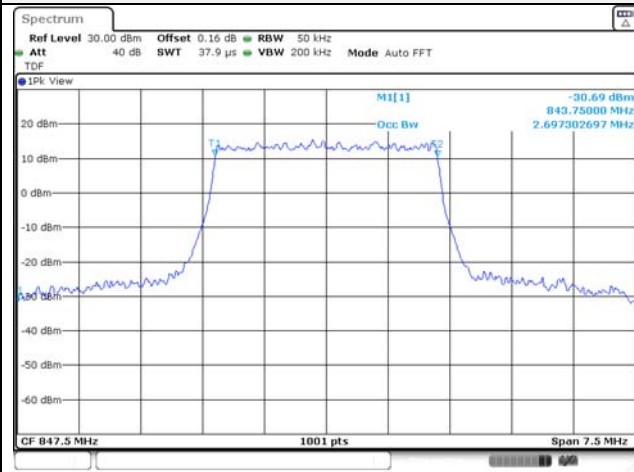

3M BW QPSK High ch.