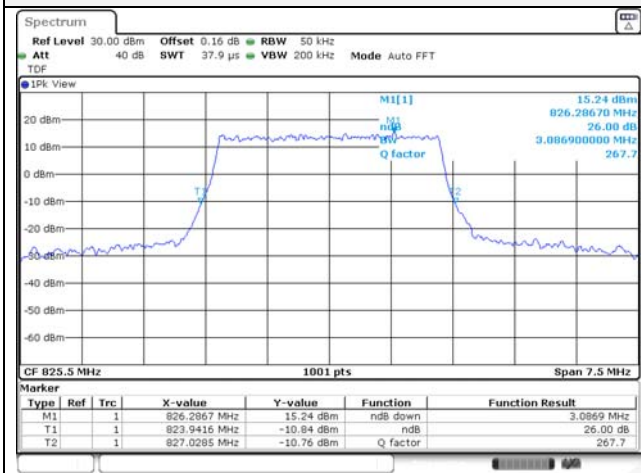

KCTL Inc.

65, Sinwon-ro, Yeongtong-gu,
Suwon-si, Gyeonggi-do, 16677, Korea
TEL: 82-31-285-0894 FAX: 82-505-299-8311
www.kctl.co.kr

Report No.:
KR22-SRF0086-C
Page (68) of (278)

3M BW QPSK Low ch.