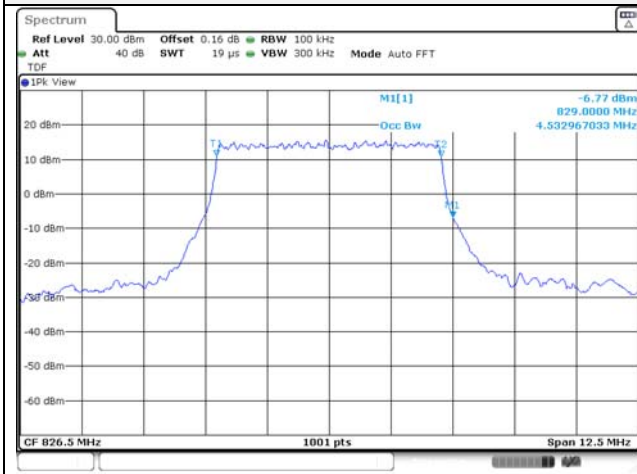

KCTL Inc.

65, Sinwon-ro, Yeongtong-gu,
Suwon-si, Gyeonggi-do, 16677, Korea
TEL: 82-31-285-0894 FAX: 82-505-299-8311
www.kctl.co.kr

Report No.:
KR22-SRF0086-C
Page (90) of (278)

5M BW QPSK Low ch.