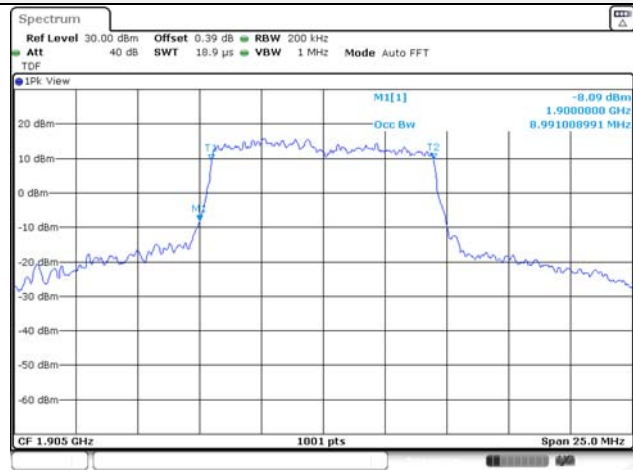

10M BW 16QAM High ch.