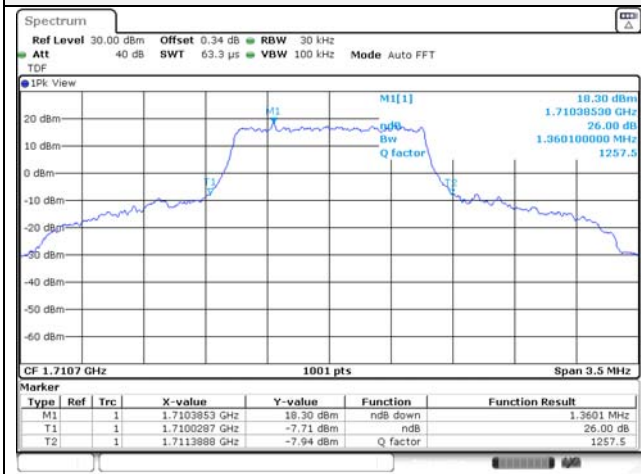

Report No.:
KR22-SRF0086-C
Page (72) of (278)

Test mode: LTE Band 66/4

1.4M BW QPSK Low ch.

1.4M BW 16QAM Low ch.

1.4M BW QPSK Mid ch.

1.4M BW 16QAM Mid ch.

1.4M BW QPSK High ch.

1.4M BW 16QAM High ch.