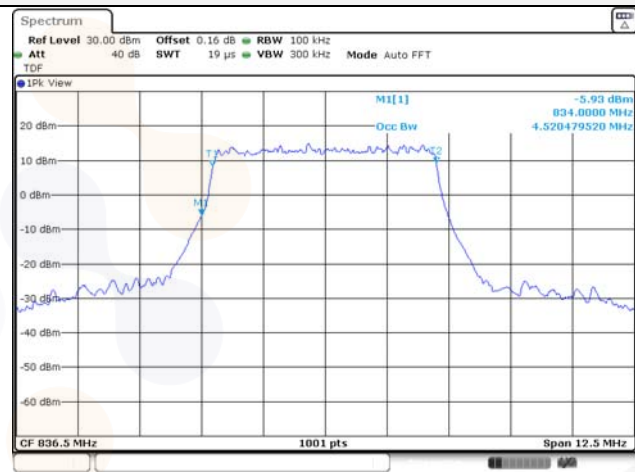

5M BW 16QAM Mid ch.