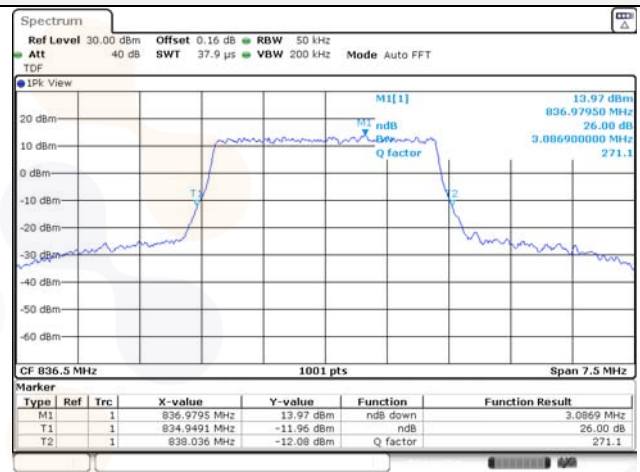

3M BW 16QAM Mid ch.