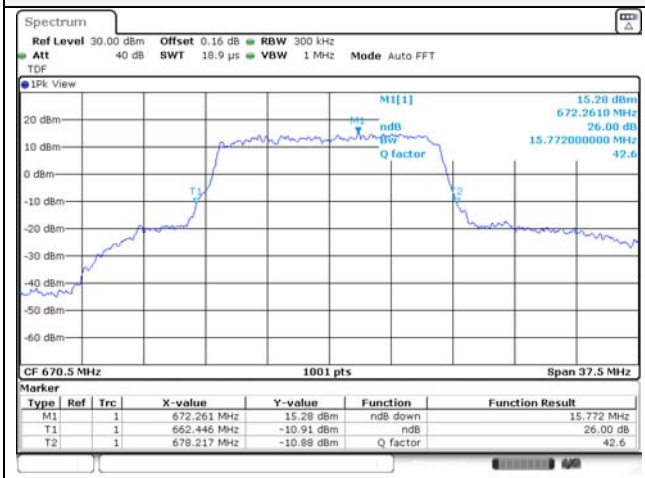

KCTL Inc.

65, Sinwon-ro, Yeongtong-gu,
Suwon-si, Gyeonggi-do, 16677, Korea
TEL: 82-31-285-0894 FAX: 82-505-299-8311
www.kctl.co.kr

Report No.:
KR22-SRF0086-C
Page (80) of (278)

15M BW QPSK Low ch.