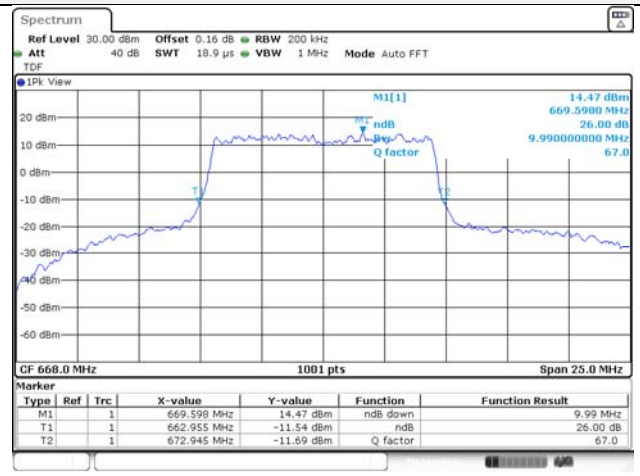

10M BW 16QAM Low ch.