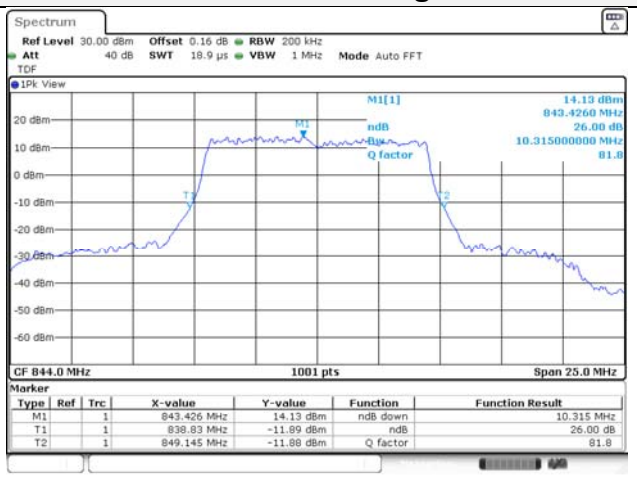

Report No.:
KR22-SRF0086-C
Page (70) of (278)

10M BW QPSK Low ch.

10M BW 16QAM Low ch.

10M BW QPSK Mid ch.

10M BW 16QAM Mid ch.

10M BW QPSK High ch.

10M BW 16QAM High ch.

KCTL Inc.