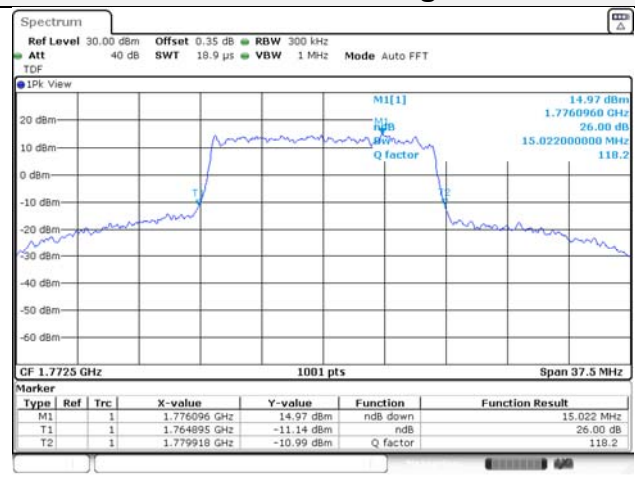

15M BW 16QAM High ch.