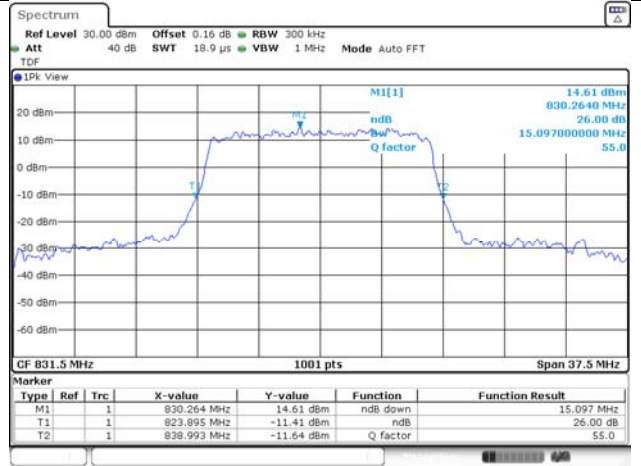

65, Sinwon-ro, Yeongtong-gu,
Suwon-si, Gyeonggi-do, 16677, Korea
TEL: 82-31-285-0894 FAX: 82-505-299-8311
www.kctl.co.kr

Report No.:
KR22-SRF0086-C
Page (71) of (278)

15M BW QPSK Low ch.

15M BW 16QAM Low ch.