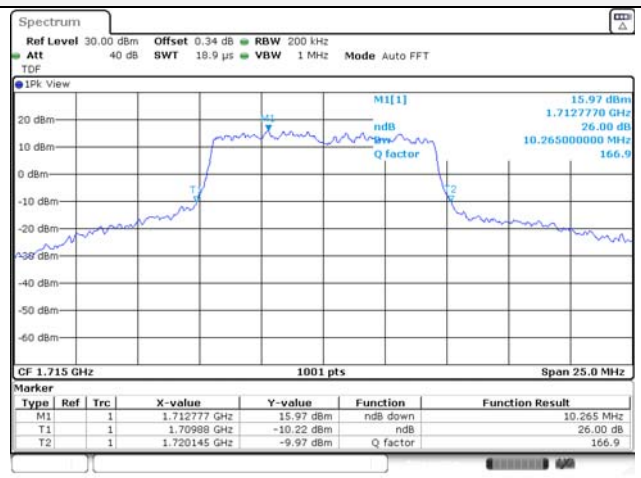

65, Sinwon-ro, Yeongtong-gu,
Suwon-si, Gyeonggi-do, 16677, Korea
TEL: 82-31-285-0894 FAX: 82-505-299-8311
www.kctl.co.kr

Report No.:
KR22-SRF0086-C
Page (75) of (278)

10M BW QPSK Low ch.

10M BW 16QAM Low ch.