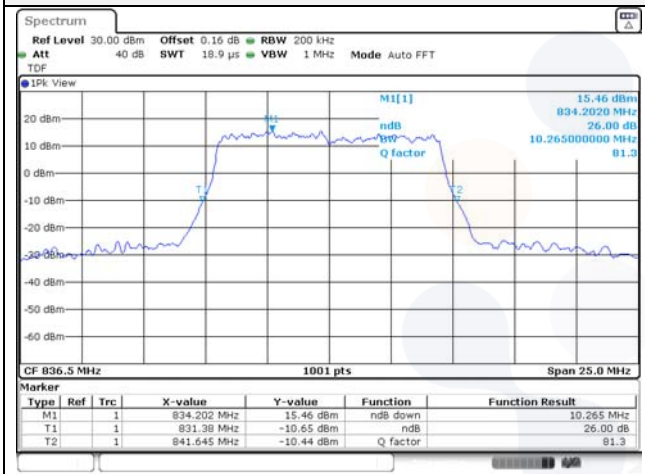

Report No.:
KR22-SRF0086-C
Page (70) of (278)

10M BW QPSK Low ch.

10M BW 16QAM Low ch.

10M BW QPSK Mid ch.

10M BW 16QAM Mid ch.

10M BW QPSK High ch.

10M BW 16QAM High ch.

KCTL Inc.