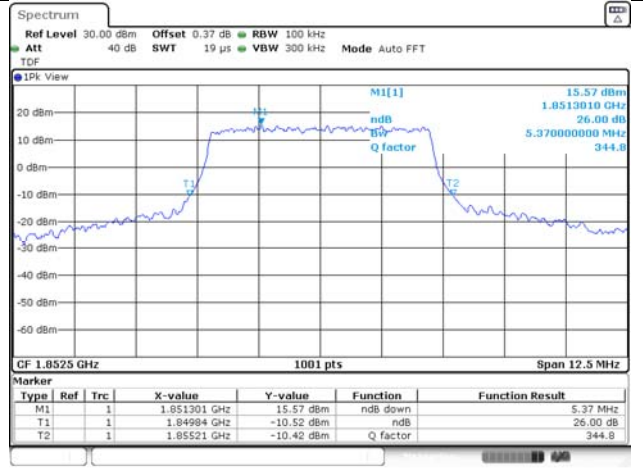

KCTL Inc.

65, Sinwon-ro, Yeongtong-gu,
Suwon-si, Gyeonggi-do, 16677, Korea
TEL: 82-31-285-0894 FAX: 82-505-299-8311
www.kctl.co.kr

Report No.:
KR22-SRF0086-C
Page (63) of (278)

5M BW QPSK Low ch.

5M BW 16QAM Low ch.