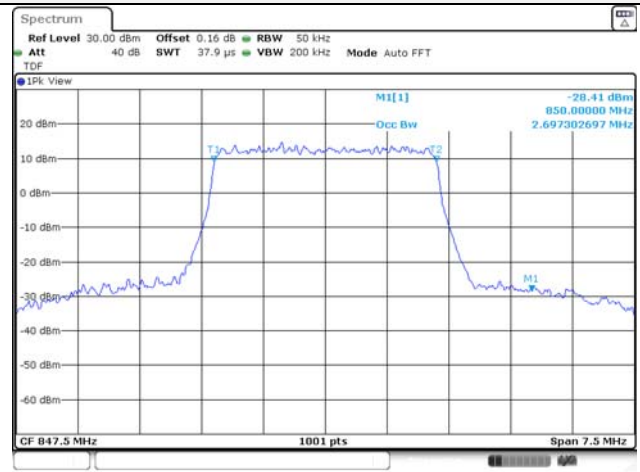

3M BW 16QAM High ch.