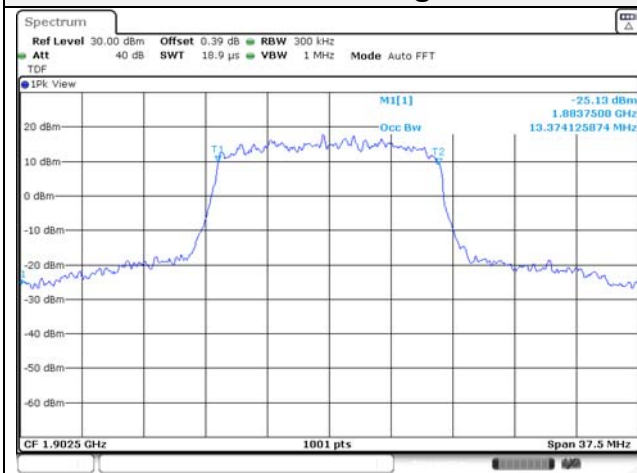

15M BW QPSK High ch.