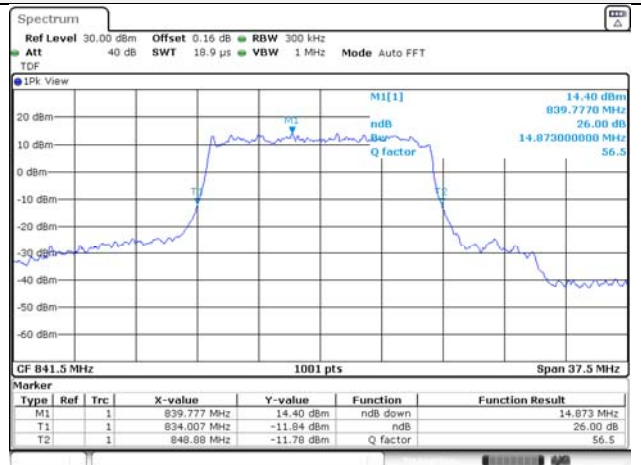

15M BW 16QAM High ch.