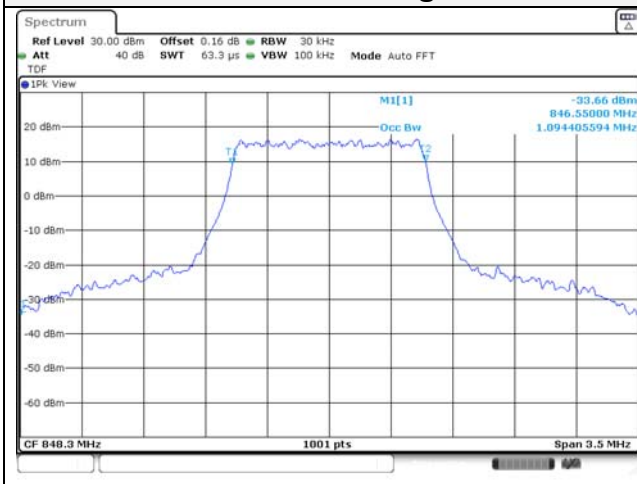

1.4M BW QPSK High ch.