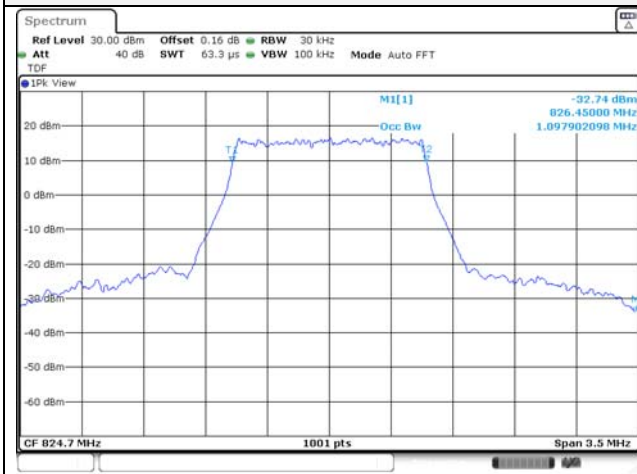

65, Sinwon-ro, Yeongtong-gu,
Suwon-si, Gyeonggi-do, 16677, Korea
TEL: 82-31-285-0894 FAX: 82-505-299-8311
www.kctl.co.kr

Report No.:
KR22-SRF0086-C
Page (88) of (278)

Test mode: LTE Band 5

1.4M BW QPSK Low ch.