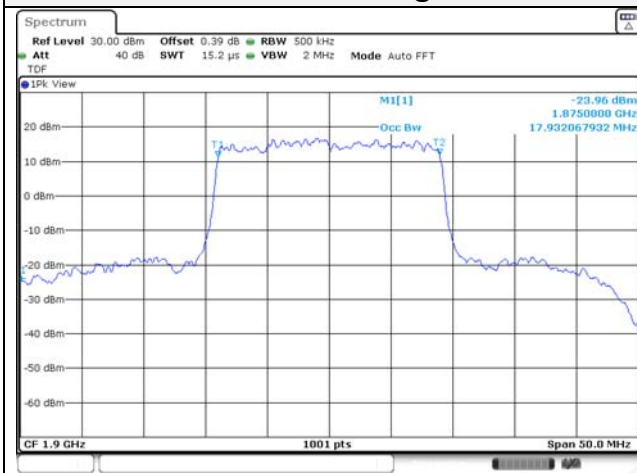

20M BW QPSK High ch.