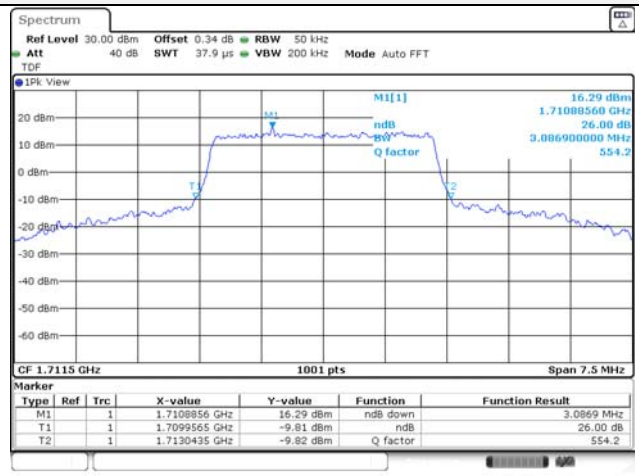

3M BW 16QAM Low ch.