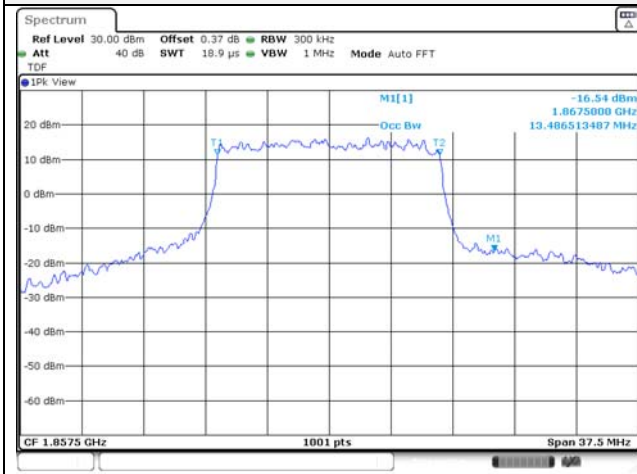

KCTL Inc.

65, Sinwon-ro, Yeongtong-gu,
Suwon-si, Gyeonggi-do, 16677, Korea
TEL: 82-31-285-0894 FAX: 82-505-299-8311
www.kctl.co.kr

Report No.:
KR22-SRF0086-C
Page (86) of (278)

15M BW QPSK Low ch.