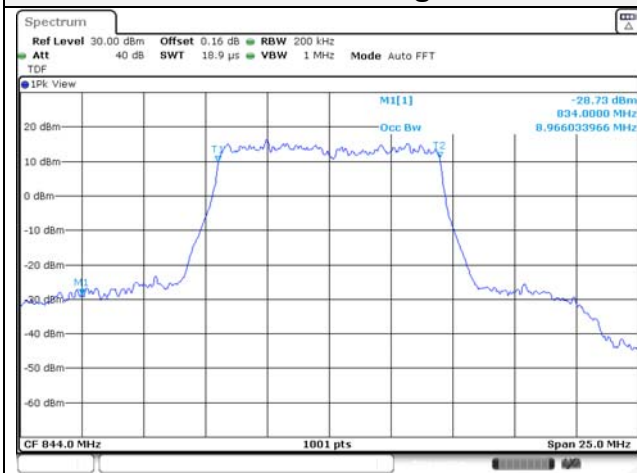

Report No.:
KR22-SRF0086-C
Page (91) of (278)

10M BW QPSK Low ch.

10M BW 16QAM Low ch.

10M BW QPSK Mid ch.

10M BW 16QAM Mid ch.

10M BW QPSK High ch.

10M BW 16QAM High ch.