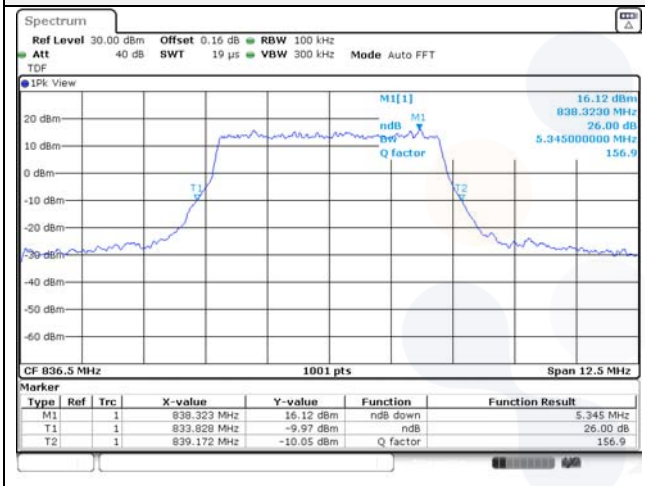

5M BW QPSK Mid ch.