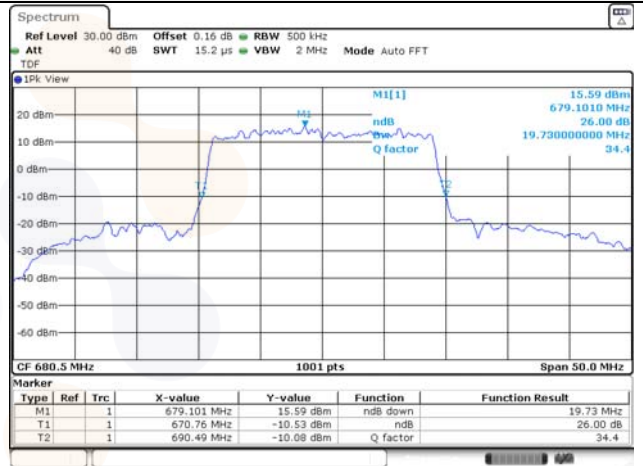

20M BW 16QAM Mid ch.