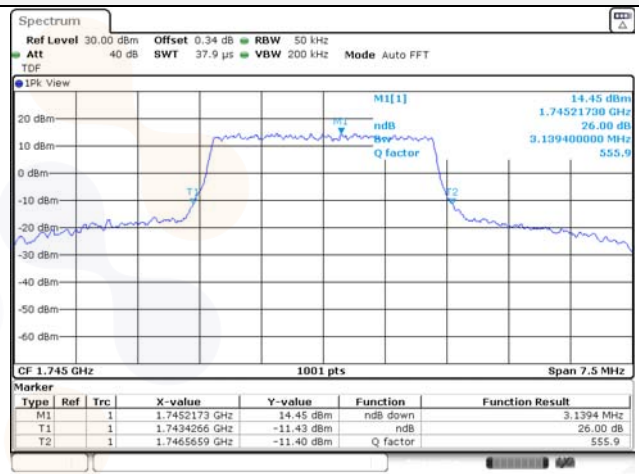

3M BW 16QAM Mid ch.