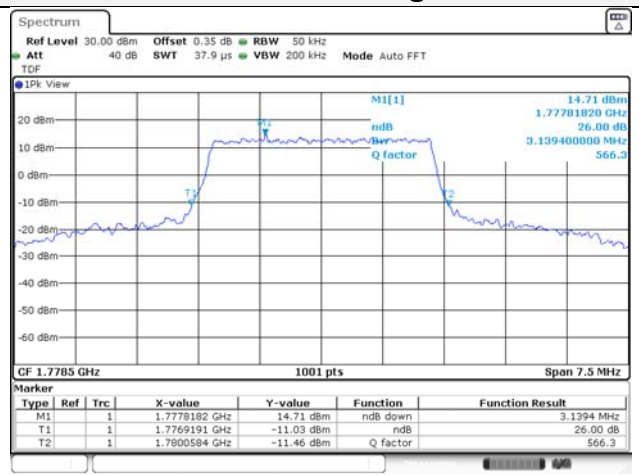

3M BW 16QAM High ch.