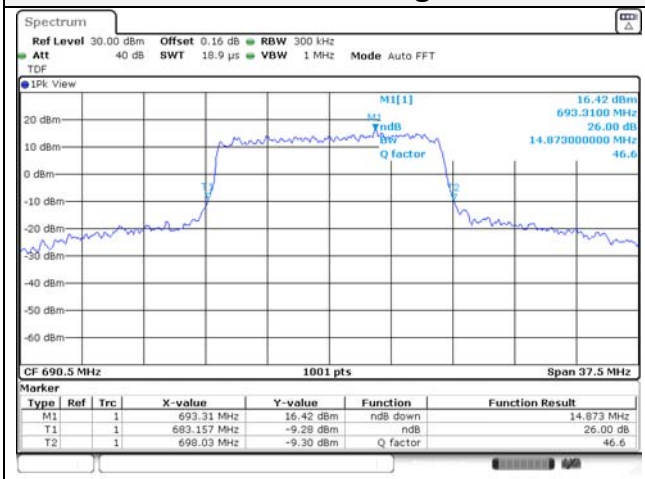

15M BW QPSK High ch.