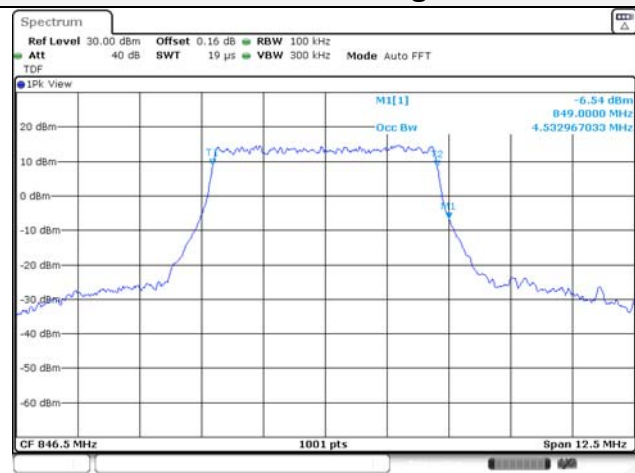

5M BW QPSK Mid ch.

5M BW 16QAM Mid ch.

5M BW QPSK High ch.

5M BW 16QAM High ch.

KCTL Inc.

65, Sinwon-ro, Yeongtong-gu,
Suwon-si, Gyeonggi-do, 16677, Korea
TEL: 82-31-285-0894 FAX: 82-505-299-8311
www.kctl.co.kr