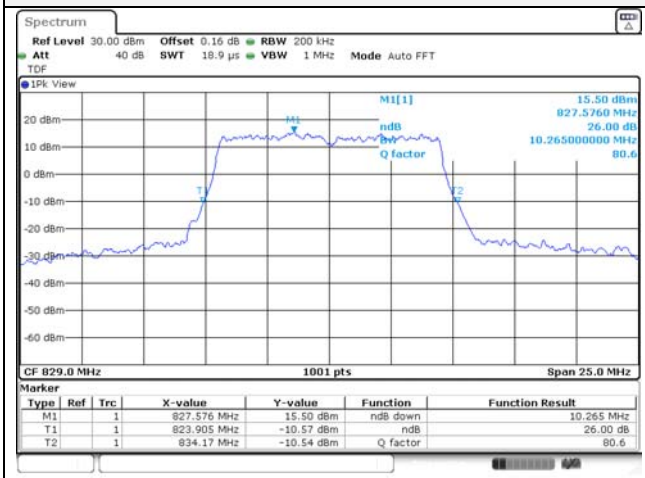

KCTL Inc.

65, Sinwon-ro, Yeongtong-gu,
Suwon-si, Gyeonggi-do, 16677, Korea
TEL: 82-31-285-0894 FAX: 82-505-299-8311
www.kctl.co.kr

Report No.:
KR22-SRF0086-C
Page (70) of (278)

10M BW QPSK Low ch.