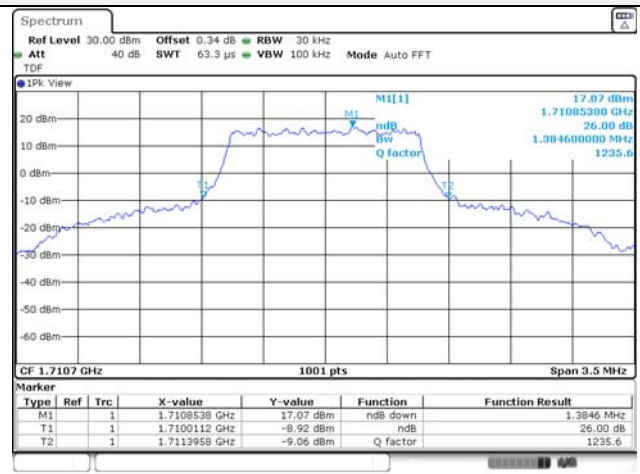

Report No.:
KR22-SRF0086-C
Page (72) of (278)

Test mode: LTE Band 66/4

1.4M BW QPSK Low ch.

1.4M BW 16QAM Low ch.

1.4M BW QPSK Mid ch.

1.4M BW 16QAM Mid ch.

1.4M BW QPSK High ch.

1.4M BW 16QAM High ch.