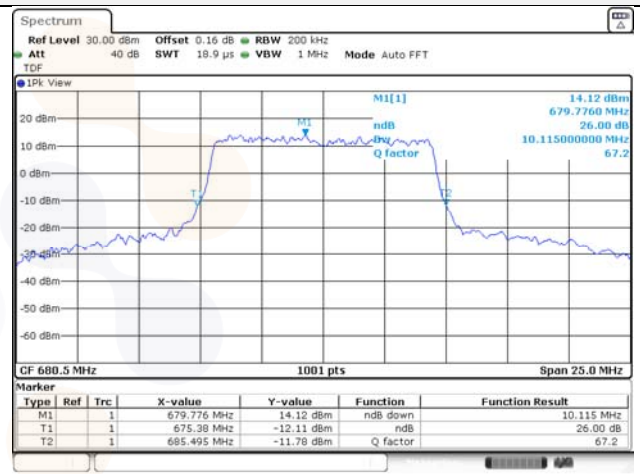

10M BW 16QAM Mid ch.