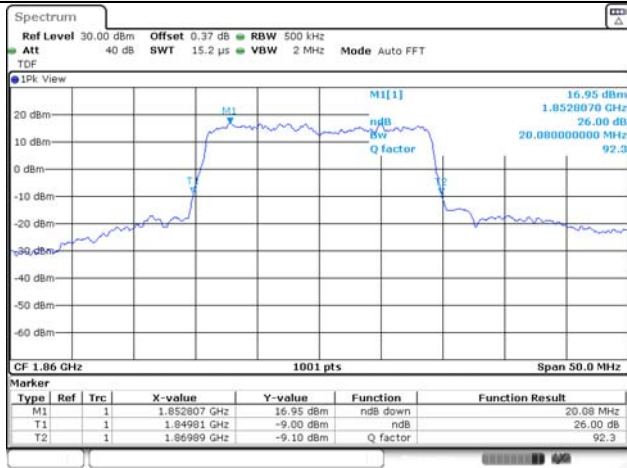

Report No.:
KR22-SRF0086-C
Page (66) of (278)

20M BW QPSK Low ch.

20M BW 16QAM Low ch.

20M BW QPSK Mid ch.

20M BW 16QAM Mid ch.

20M BW QPSK High ch.

20M BW 16QAM High ch.

KCTL Inc.