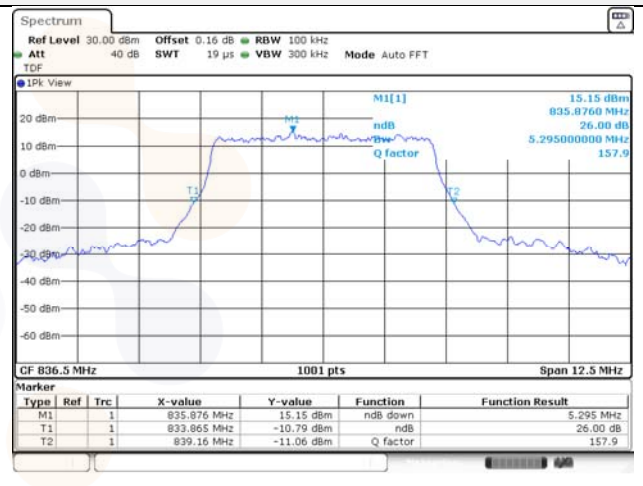

5M BW 16QAM Mid ch.