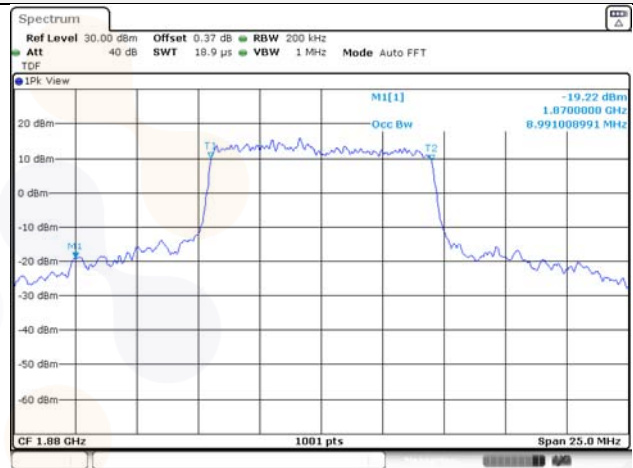

10M BW 16QAM Mid ch.