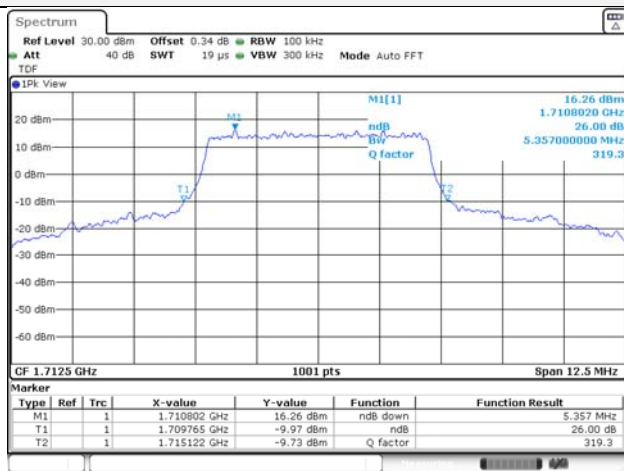

5M BW 16QAM Low ch.