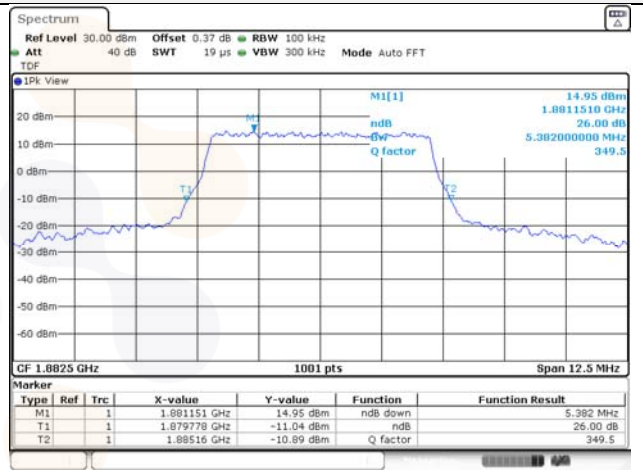

5M BW 16QAM Mid ch.