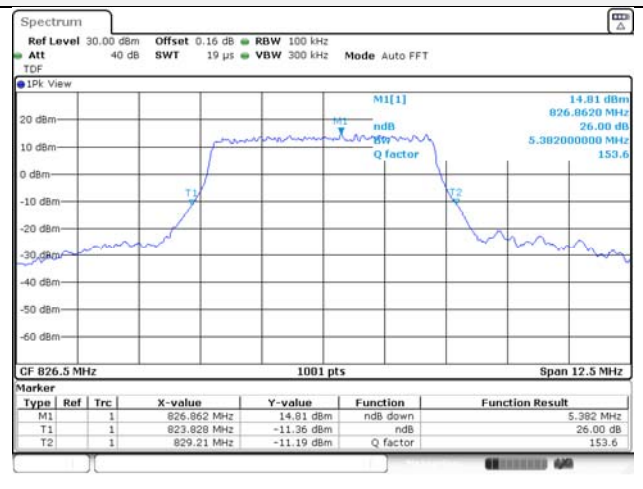

65, Sinwon-ro, Yeongtong-gu,
Suwon-si, Gyeonggi-do, 16677, Korea
TEL: 82-31-285-0894 FAX: 82-505-299-8311
www.kctl.co.kr

Report No.:
KR22-SRF0086-C
Page (69) of (278)

5M BW QPSK Low ch.

5M BW 16QAM Low ch.