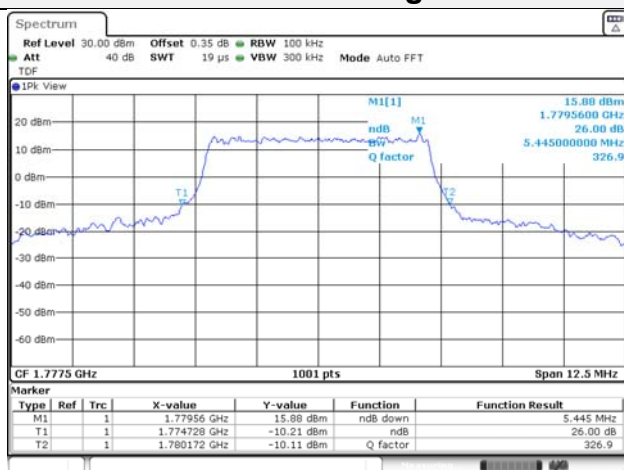

Report No.:
KR22-SRF0086-C
Page (74) of (278)

5M BW QPSK Low ch.

5M BW 16QAM Low ch.

5M BW QPSK Mid ch.

5M BW 16QAM Mid ch.

5M BW QPSK High ch.

5M BW 16QAM High ch.

KCTL Inc.