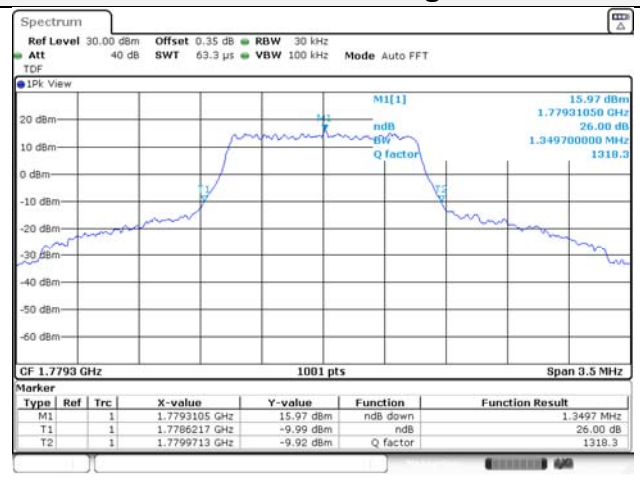

Report No.:
KR22-SRF0086-C
Page (72) of (278)

Test mode: LTE Band 66/4

1.4M BW QPSK Low ch.

1.4M BW 16QAM Low ch.

1.4M BW QPSK Mid ch.

1.4M BW 16QAM Mid ch.

1.4M BW QPSK High ch.

1.4M BW 16QAM High ch.