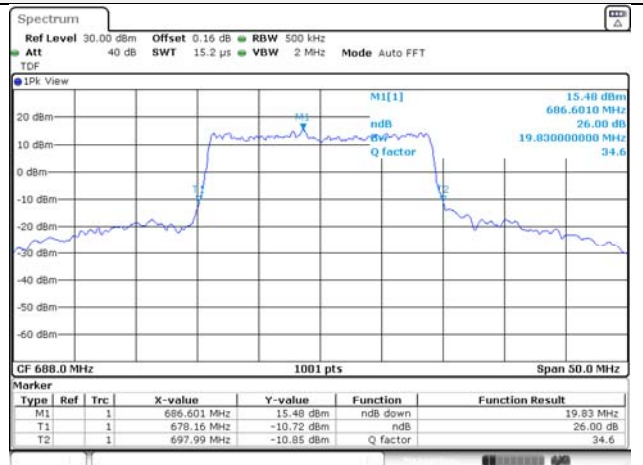

20M BW 16QAM High ch.