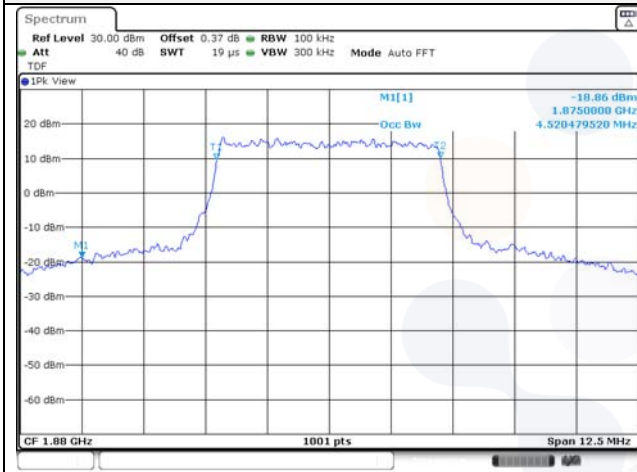

5M BW QPSK Mid ch.