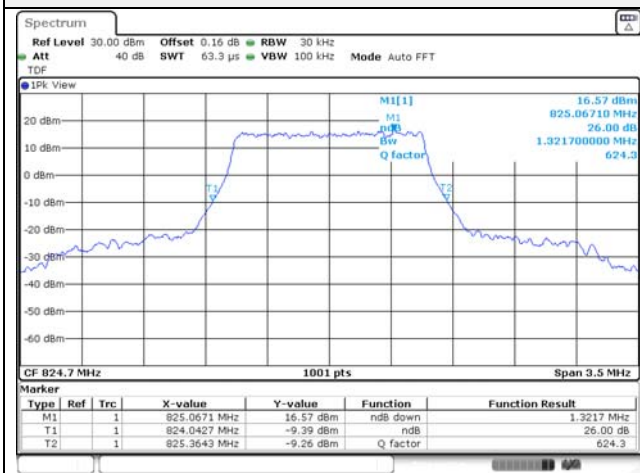

KCTL Inc.

65, Sinwon-ro, Yeongtong-gu,
Suwon-si, Gyeonggi-do, 16677, Korea
TEL: 82-31-285-0894 FAX: 82-505-299-8311
www.kctl.co.kr

Report No.:
KR22-SRF0086-C
Page (67) of (278)

Test mode: LTE Band 26

1.4M BW QPSK Low ch.