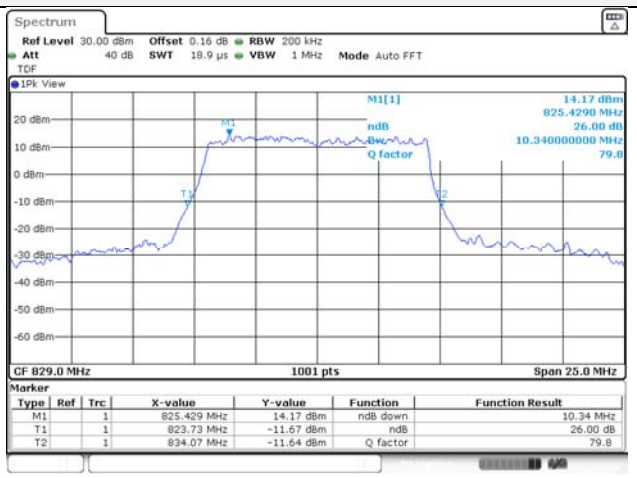

10M BW 16QAM Low ch.