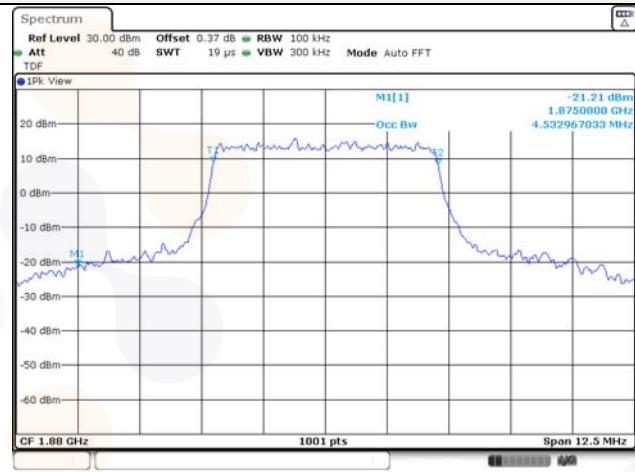

5M BW 16QAM Mid ch.