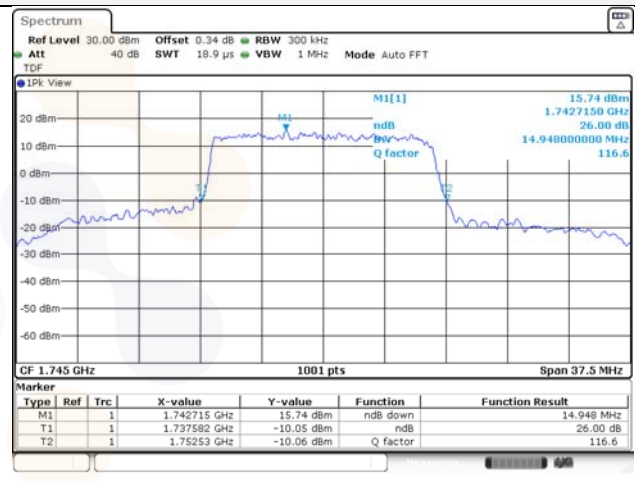

15M BW 16QAM Mid ch.