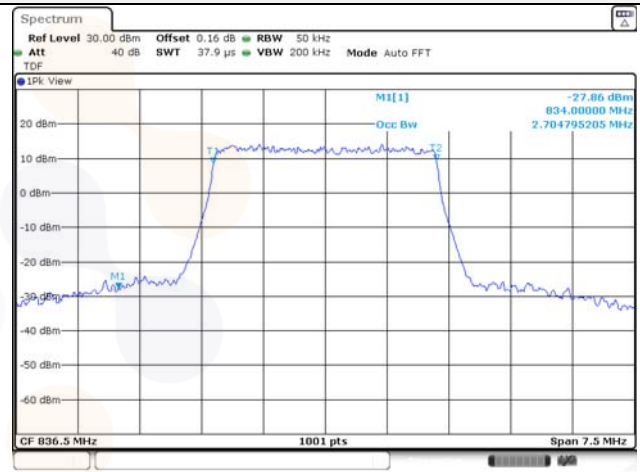

3M BW 16QAM Mid ch.