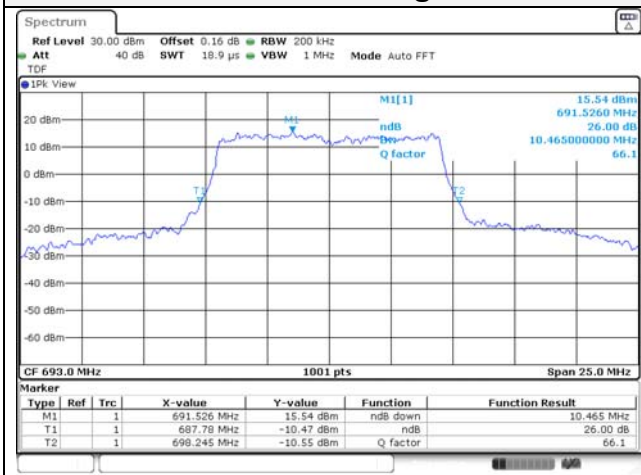

10M BW QPSK High ch.