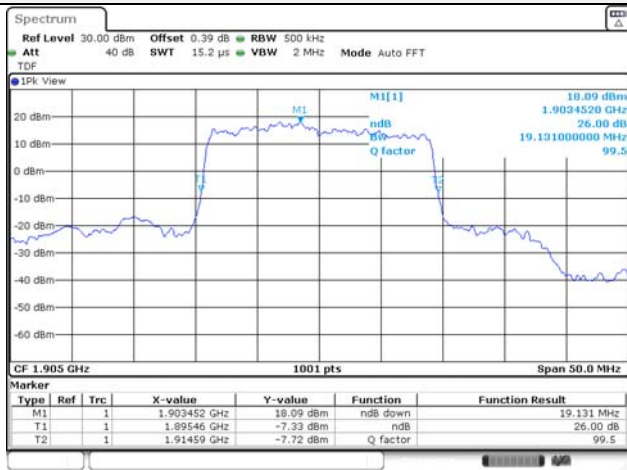

Report No.:
KR22-SRF0086-C
Page (66) of (278)

20M BW QPSK Low ch.

20M BW 16QAM Low ch.

20M BW QPSK Mid ch.

20M BW 16QAM Mid ch.

20M BW QPSK High ch.

20M BW 16QAM High ch.

KCTL Inc.