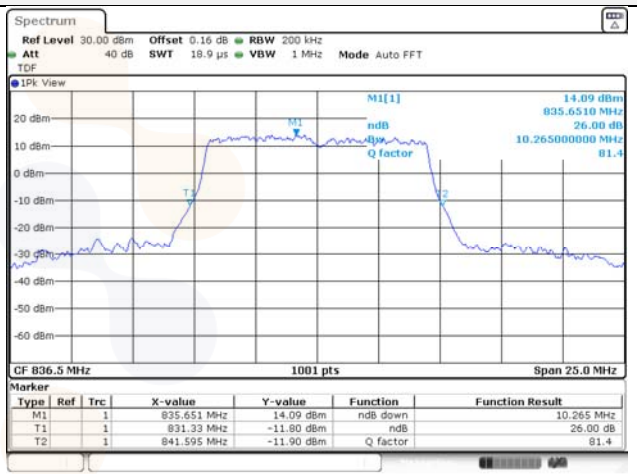

Report No.:
KR22-SRF0086-C
Page (70) of (278)

10M BW QPSK Low ch.

10M BW 16QAM Low ch.

10M BW QPSK Mid ch.

10M BW 16QAM Mid ch.

10M BW QPSK High ch.

10M BW 16QAM High ch.

KCTL Inc.