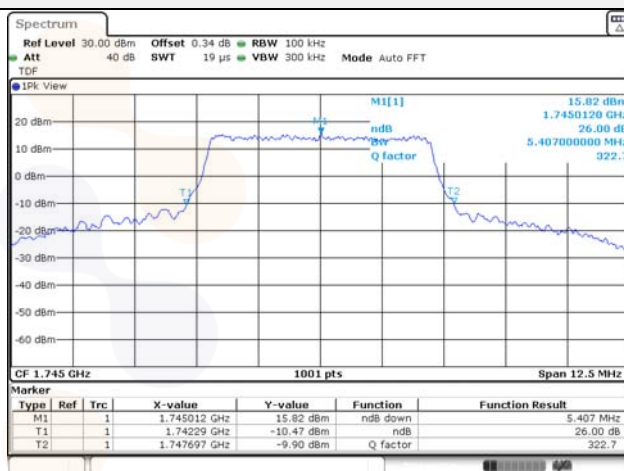

5M BW 16QAM Mid ch.