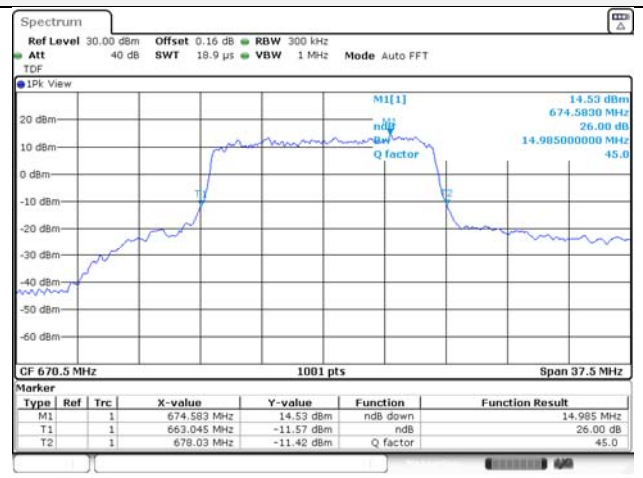

15M BW 16QAM Low ch.