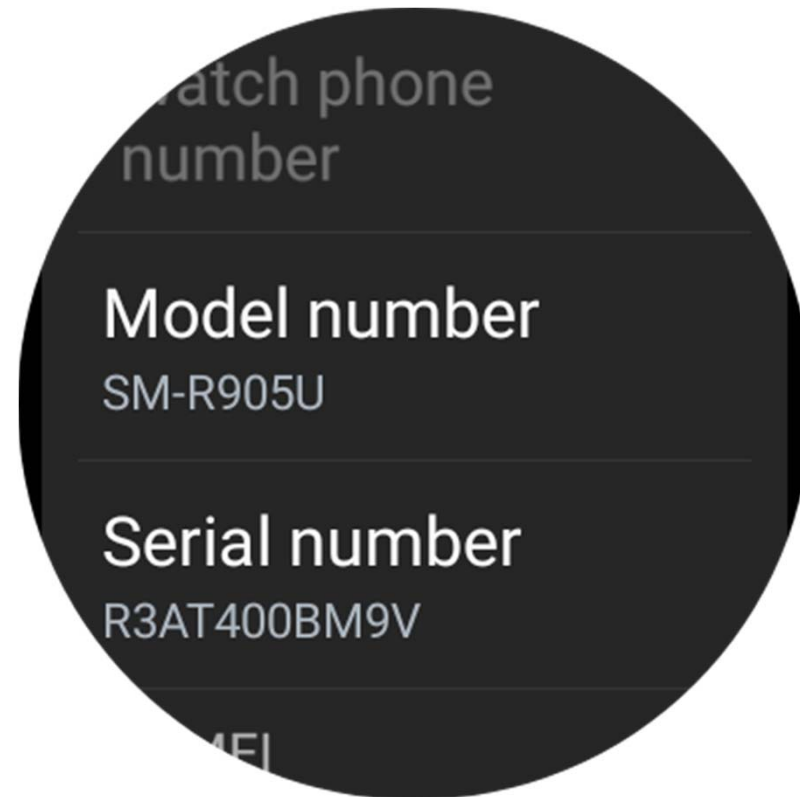

ID Label and Location : SM-R905U

Model number

Setting>About watch

ID Label and Location : SM-R905U

FCC certification

Setting>About watch>Device