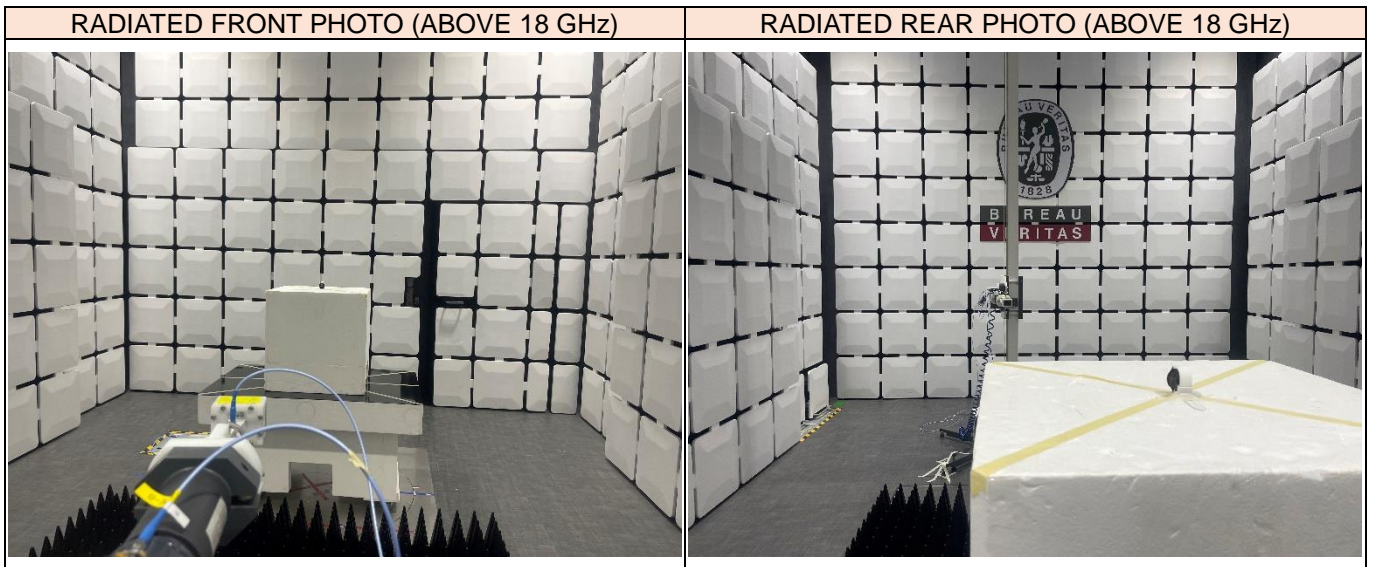

## RADIATED RF MEASUREMENT SETUP (BELOW 30 MHz) Y axis

## RADIATED RF MEASUREMENT SETUP (BELOW 1 GHz) Y axis

**RADIATED RF MEASUREMENT SETUP (1 - 18 GHz) Y axis**

**RADIATED RF MEASUREMENT SETUP (18 - 40 GHz) Y axis**

**CONDUCTED EMISSION MEASUREMENT SETUP**