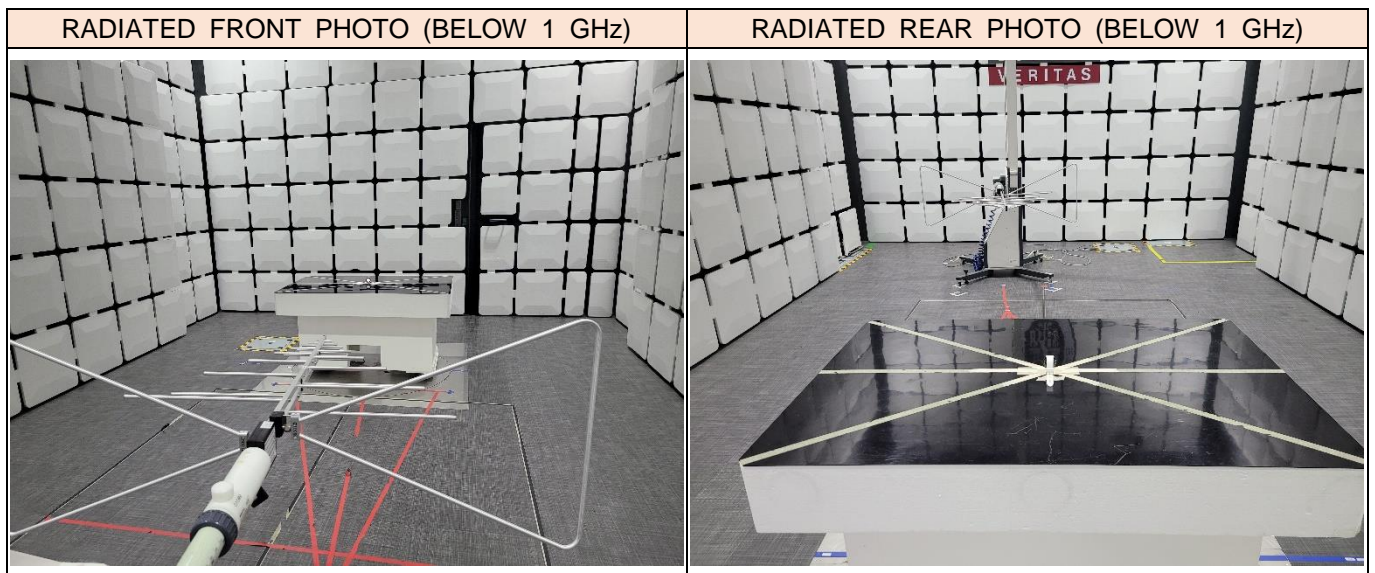

## RADIATED RF MEASUREMENT SETUP (BELOW 30 MHz) Y axis

## RADIATED RF MEASUREMENT SETUP (BELOW 1 GHz) Y axis

**RADIATED RF MEASUREMENT SETUP (1 - 18 GHz) Y axis**

**RADIATED RF MEASUREMENT SETUP (18 - 40 GHz) Y axis**

**CONDUCTED EMISSION MEASUREMENT SETUP**