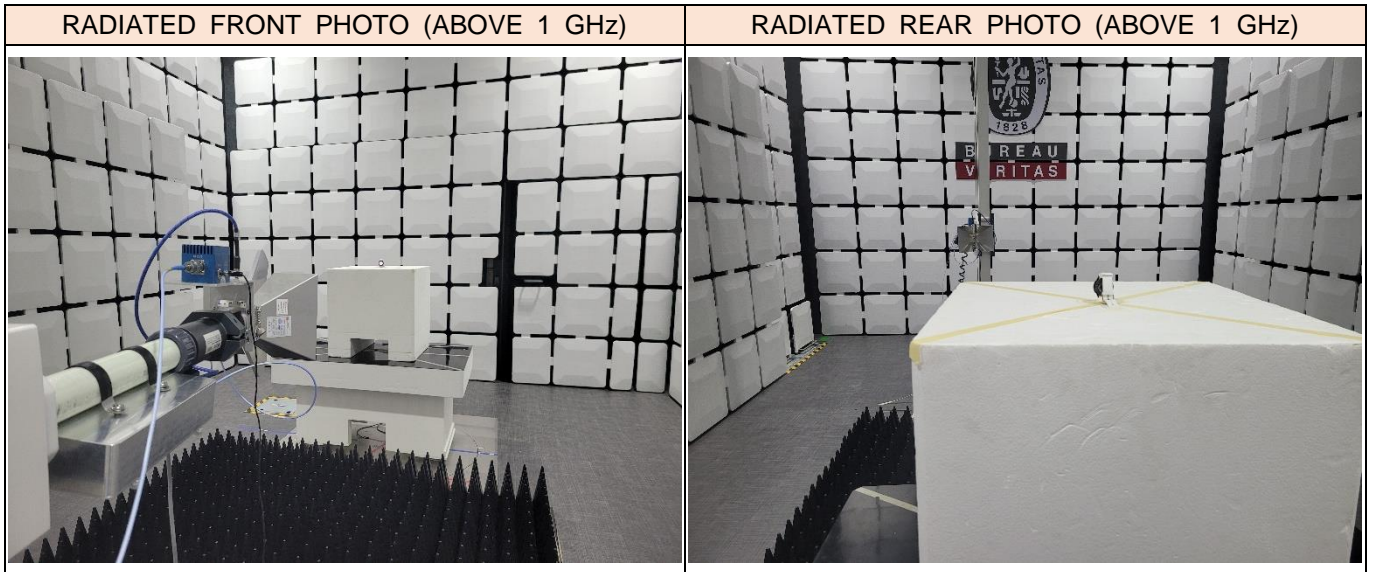

RADIATED RF MEASUREMENT SETUP (1 - 18 GHz) Y axis