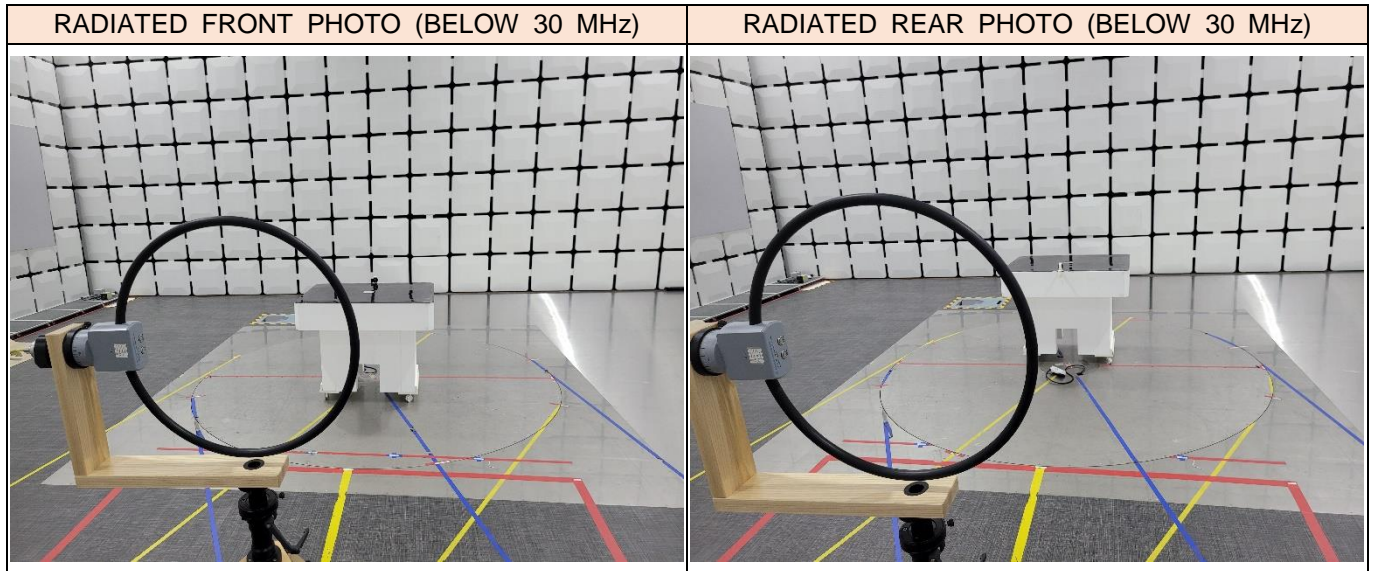

# Setup Photo

## RADIATED RF MEASUREMENT SETUP (BELOW 30 MHz) Y axis

## RADIATED RF MEASUREMENT SETUP (BELOW 1 GHz) Y axis

**RADIATED RF MEASUREMENT SETUP (1 - 18 GHz) Y axis**

**RADIATED RF MEASUREMENT SETUP (18 - 40 GHz) Y axis**

**CONDUCTED EMISSION MEASUREMENT SETUP**