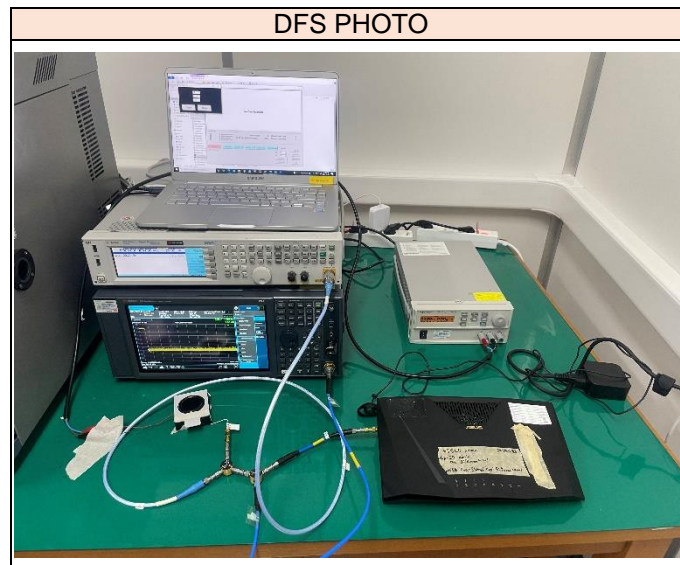

## RADIATED RF MEASUREMENT SETUP (BELOW 30 MHz) Y axis

## RADIATED RF MEASUREMENT SETUP (BELOW 1 GHz) Y axis

**RADIATED RF MEASUREMENT SETUP (1 - 18 GHz) Y axis**

**RADIATED RF MEASUREMENT SETUP (18 - 40 GHz) Y axis**

**CONDUCTED EMISSION MEASUREMENT SETUP**

**DFS MEASUREMENT SETUP**

**RADIATED RF MEASUREMENT SETUP FOR PORTABLE CONFIGURATION**

**- End of report -**