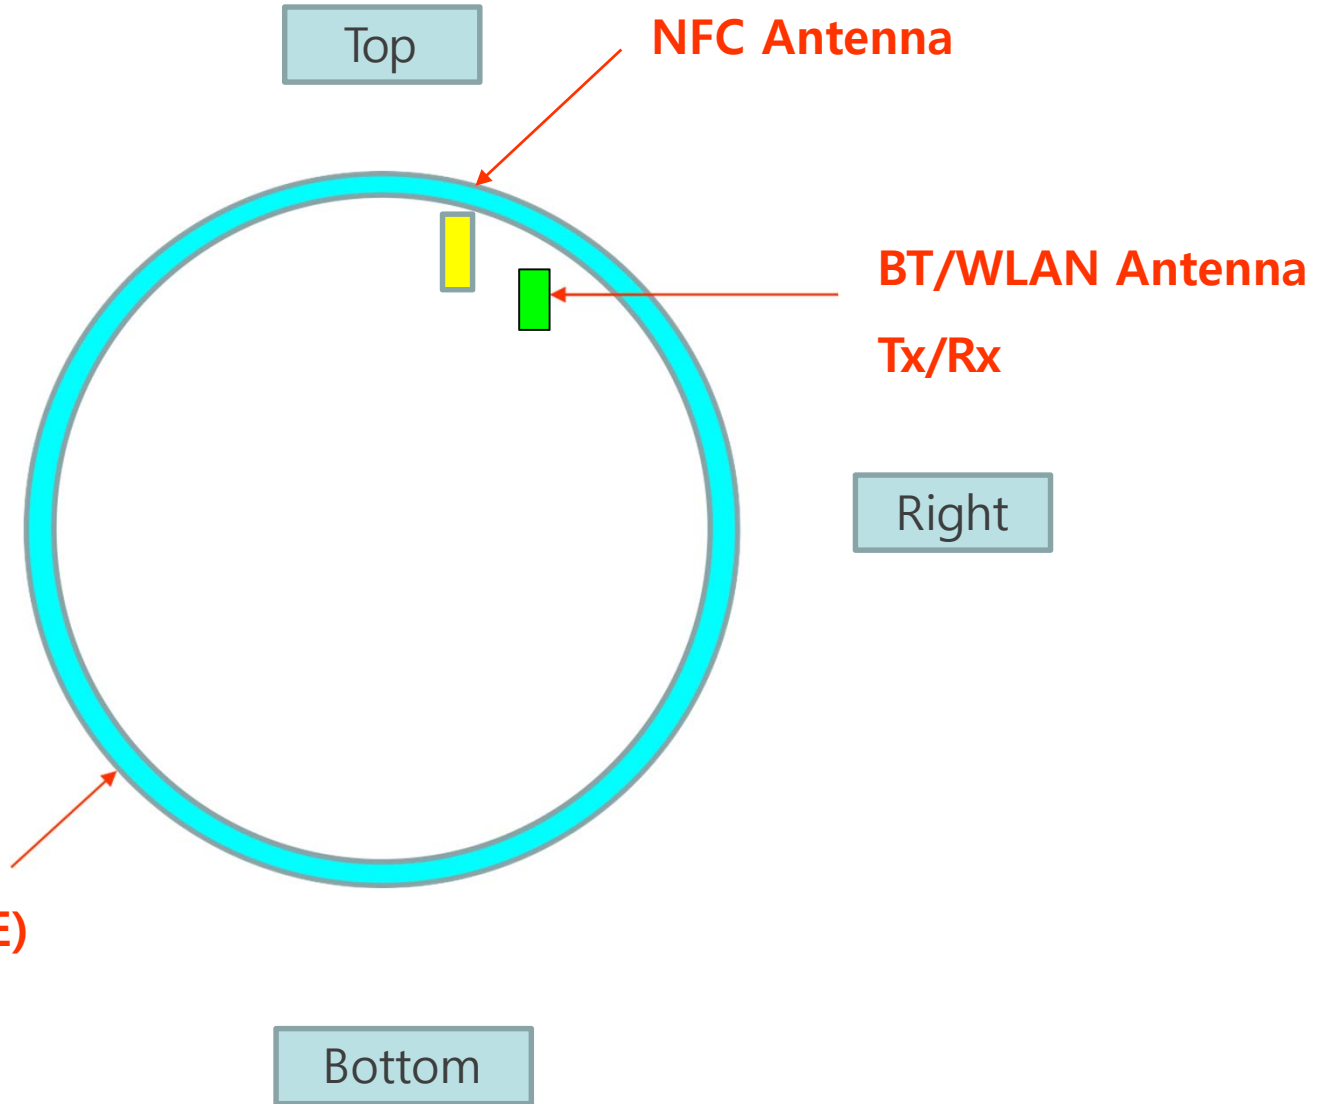

## **Photographs of EUT Setup and Antenna Location**

The photographs of EUT and setup for SAR testing are shown as follows.

- Placement of each antenna FCC ID: A3LSMR885

**Front View**

**IC: 649E-SMR885**

**Front View**

**Main (WCDMA/LTE)  
Antenna Tx/Rx**

**GPS Antenna Rx**

**NFC Antenna**

**BT/WLAN Antenna  
Tx/Rx**

*Samsung Confidential*

**<Photographs of Extremity SAR Test Setup>**

**Rear Face of EUT Tested at 0 mm**

**<Photographs of Face SAR Test Setup>**

**Front Face of EUT Tested at 10 mm**