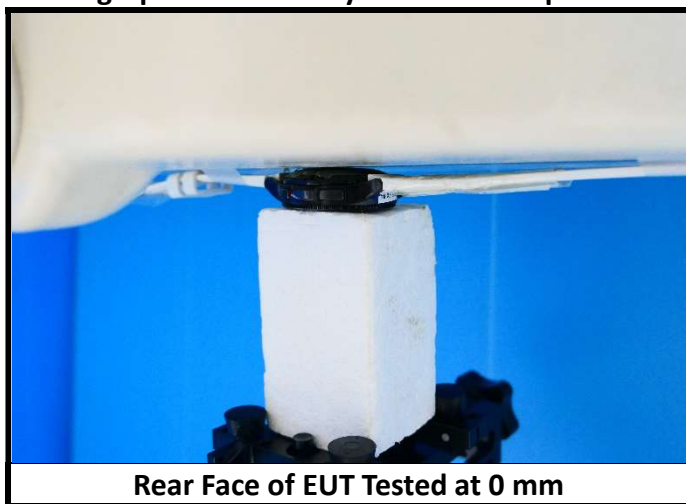

## **Photographs of EUT Setup and Antenna Location**

The photographs of EUT and setup for SAR testing are shown as follows.

- Placement of each antenna FCC ID: A3LSMR885

**Front View**

**IC: 649E-SMR885**

**Front View**

**Main (WCDMA/LTE)  
Antenna Tx/Rx**

**GPS Antenna Rx**

**NFC Antenna**

**BT/WLAN Antenna  
Tx/Rx**

*Samsung Confidential*

**<Photographs of Extremity SAR Test Setup>**

**Rear Face of EUT Tested at 0 mm**

**<Photographs of Face SAR Test Setup>**

**Front Face of EUT Tested at 10 mm**