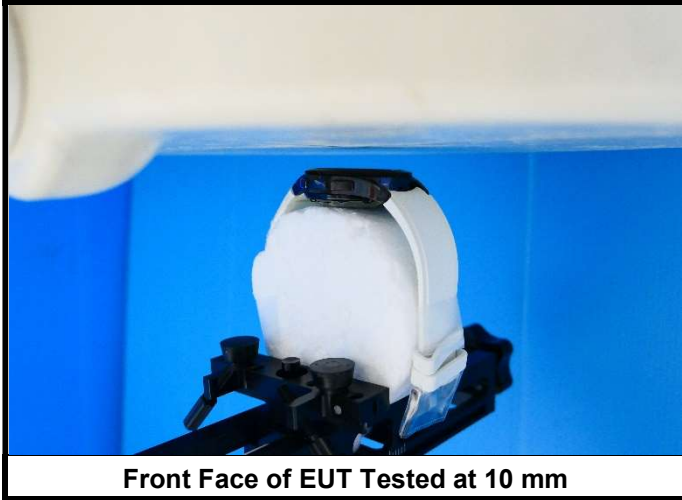

## **Photographs of EUT Setup and Antenna Location**

The photographs of EUT and setup for SAR testing are shown as follows.

- Placement of each antenna FCC ID: A3LSMR885

**Front View**

**IC: 649E-SMR885**

**Front View**

**Main (WCDMA/LTE)  
Antenna Tx/Rx**

**GPS Antenna Rx**

**NFC Antenna**

**BT/WLAN Antenna  
Tx/Rx**

*Samsung Confidential*

**<Photographs of Extremity SAR Test Setup>**

**Rear Face of EUT Tested at 0 mm**

**<Photographs of Face SAR Test Setup>**

**Front Face of EUT Tested at 10 mm**