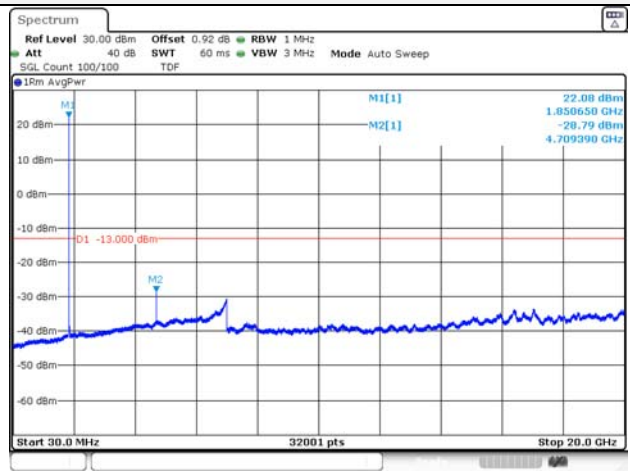

Report No.:
KR21-SRF0085-D
Page (122) of (265)

5M BW QPSK Low ch.

5M BW 16QAM Low ch.

5M BW QPSK Mid ch.

5M BW 16QAM Mid ch.

5M BW QPSK High ch.

5M BW 16QAM High ch.

KCTL Inc.