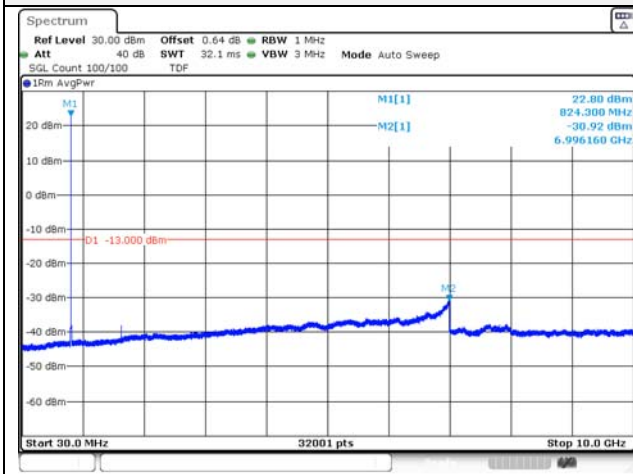

Report No.:
KR21-SRF0085-D
Page (126) of (265)

Test mode: LTE Band 5

1.4M BW QPSK Low ch.

1.4M BW 16QAM Low ch.

1.4M BW QPSK Mid ch.

1.4M BW 16QAM Mid ch.

1.4M BW QPSK High ch.

1.4M BW 16QAM High ch.