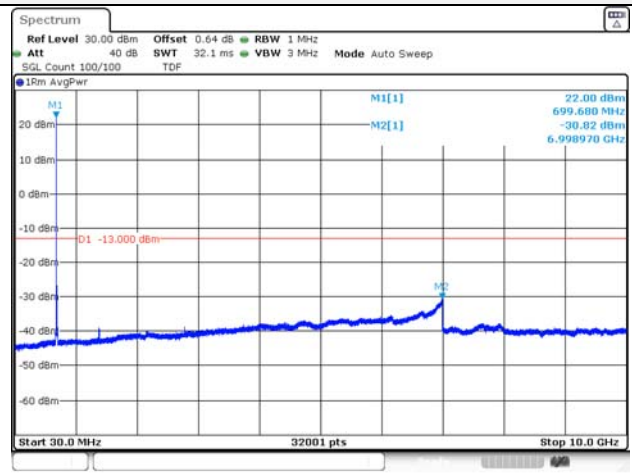

65, Sinwon-ro, Yeongtong-gu,
Suwon-si, Gyeonggi-do, 16677, Korea
TEL: 82-31-285-0894 FAX: 82-505-299-8311
www.kctl.co.kr

Report No.:
KR21-SRF0085-D
Page (133) of (265)

10M BW QPSK Low ch.

10M BW 16QAM Low ch.