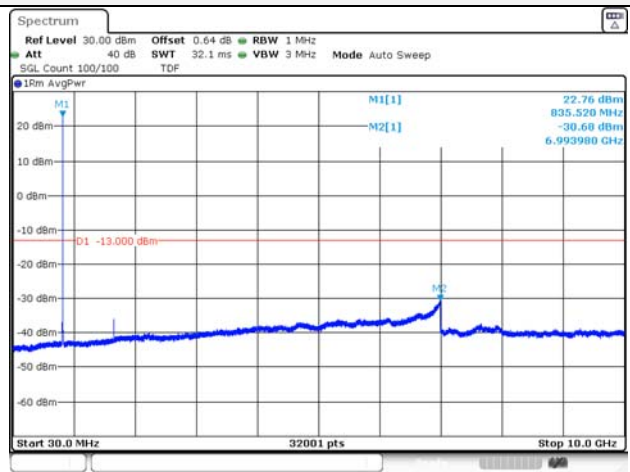

3M BW 16QAM Mid ch.