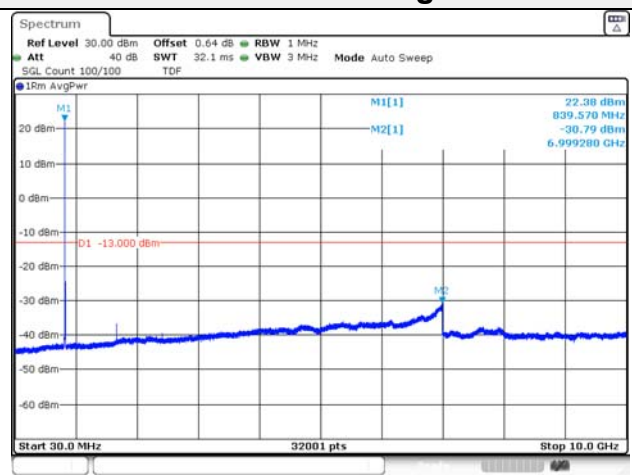

10M BW 16QAM High ch.