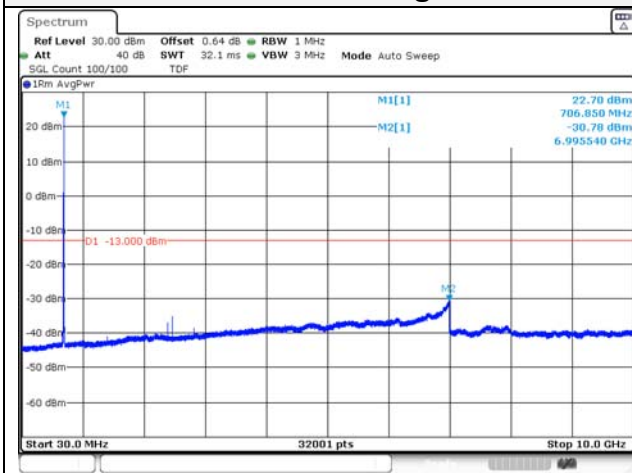

10M BW QPSK High ch.