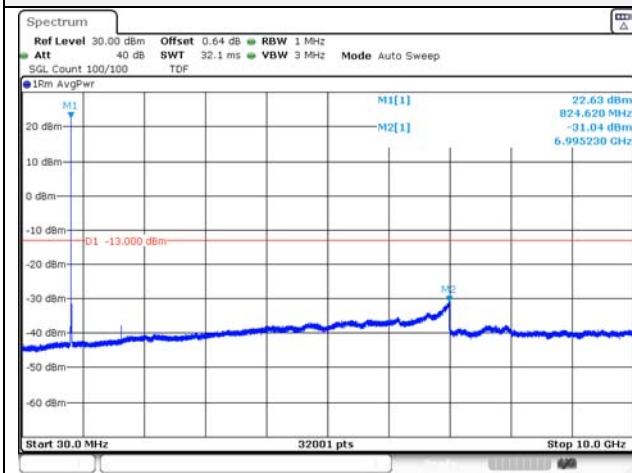

65, Sinwon-ro, Yeongtong-gu,
Suwon-si, Gyeonggi-do, 16677, Korea
TEL: 82-31-285-0894 FAX: 82-505-299-8311
www.kctl.co.kr

Report No.:
KR21-SRF0085-D
Page (144) of (265)

5M BW QPSK Low ch.

5M BW 16QAM Low ch.