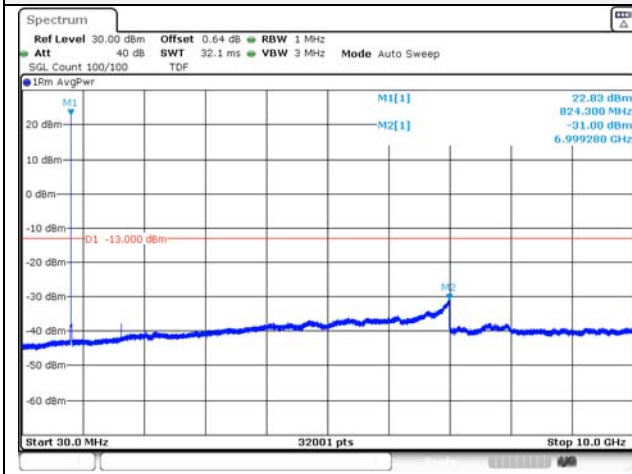

KCTL Inc.

65, Sinwon-ro, Yeongtong-gu,
Suwon-si, Gyeonggi-do, 16677, Korea
TEL: 82-31-285-0894 FAX: 82-505-299-8311
www.kctl.co.kr

Report No.:
KR21-SRF0085-D
Page (143) of (265)

3M BW QPSK Low ch.