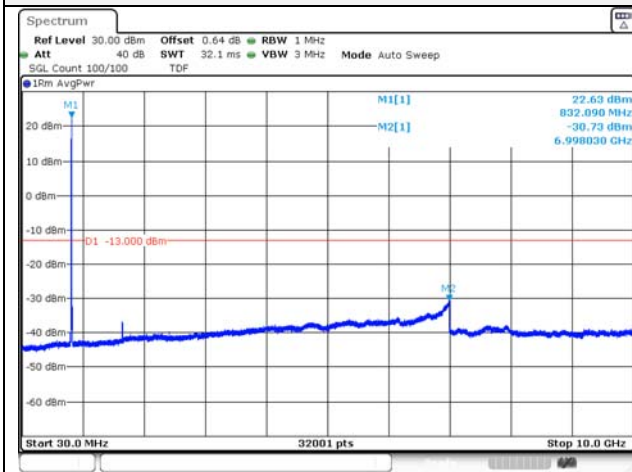

Report No.:
KR21-SRF0085-D
Page (145) of (265)

10M BW QPSK Low ch.

10M BW 16QAM Low ch.

10M BW QPSK Mid ch.

10M BW 16QAM Mid ch.

10M BW QPSK High ch.

10M BW 16QAM High ch.

KCTL Inc.