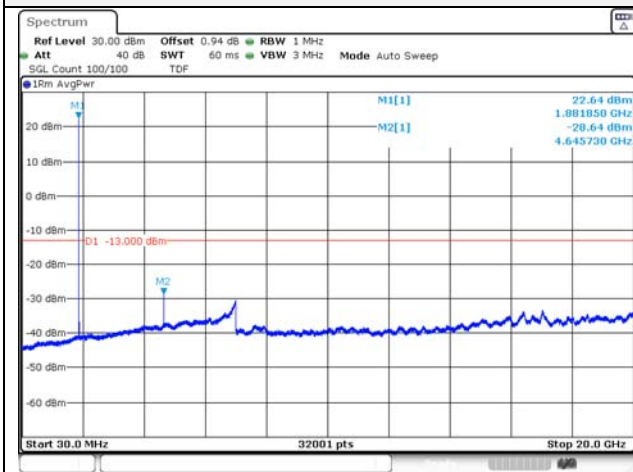

1.4M BW QPSK Mid ch.