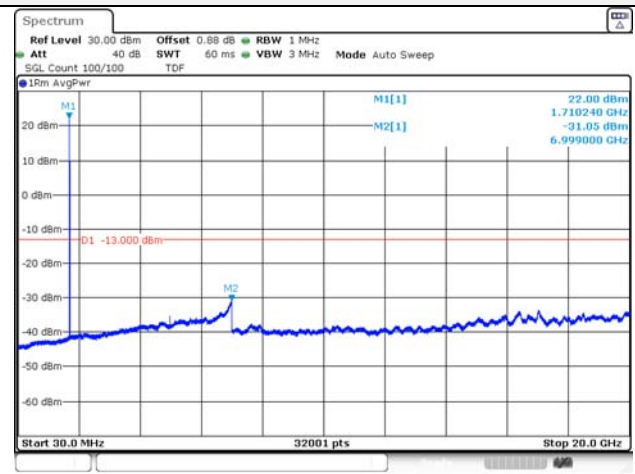

Report No.:
KR21-SRF0085-D
Page (147) of (265)

Test mode: LTE Band 66/4

1.4M BW QPSK Low ch.

1.4M BW 16QAM Low ch.

1.4M BW QPSK Mid ch.

1.4M BW 16QAM Mid ch.

1.4M BW QPSK High ch.

1.4M BW 16QAM High ch.