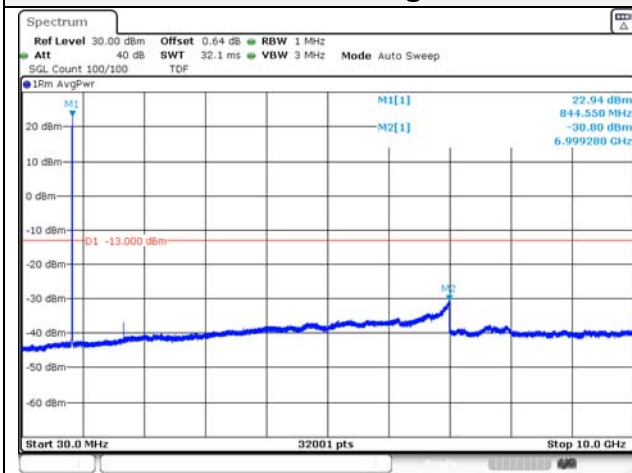

Report No.:
KR21-SRF0085-D
Page (128) of (265)

5M BW QPSK Low ch.

5M BW 16QAM Low ch.

5M BW QPSK Mid ch.

5M BW 16QAM Mid ch.

5M BW QPSK High ch.

5M BW 16QAM High ch.

KCTL Inc.