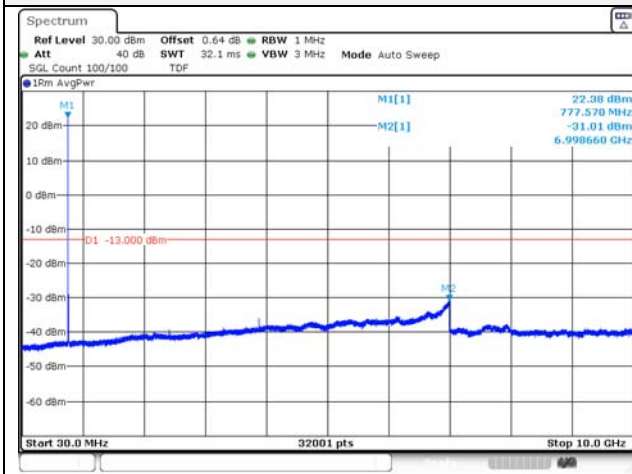

Report No.:
KR21-SRF0085-D
Page (134) of (265)

Test mode: LTE Band 13

5 M BW QPSK Low ch.

5 M BW 16QAM Low ch.

5 M BW QPSK Mid ch.

5 M BW 16QAM Mid ch.

5 M BW QPSK High ch.

5 M BW 16QAM High ch.