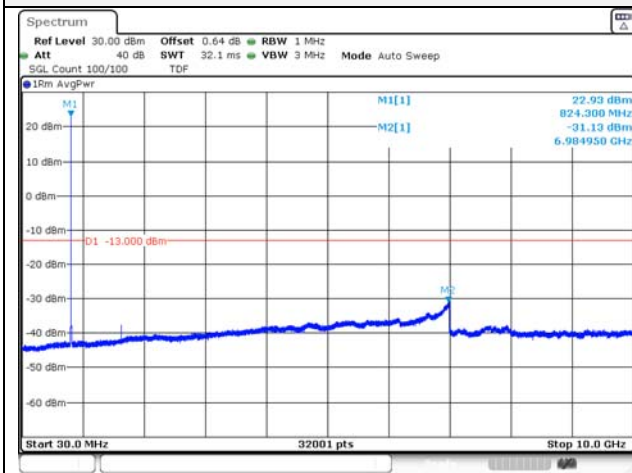

KCTL Inc.

65, Sinwon-ro, Yeongtong-gu,
Suwon-si, Gyeonggi-do, 16677, Korea
TEL: 82-31-285-0894 FAX: 82-505-299-8311
www.kctl.co.kr

Report No.:
KR21-SRF0085-D
Page (127) of (265)

3M BW QPSK Low ch.