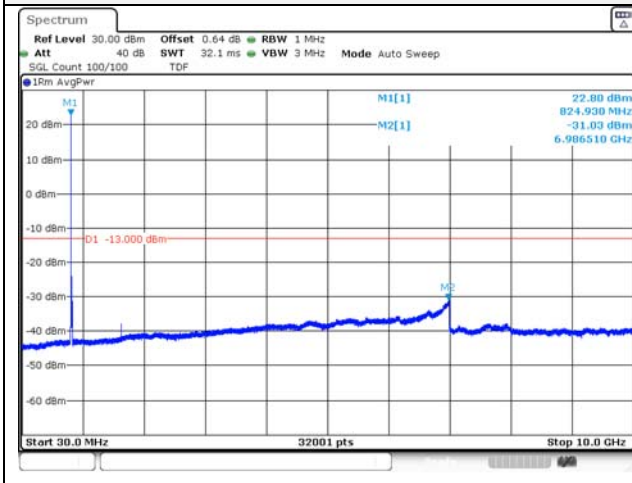

KCTL Inc.

65, Sinwon-ro, Yeongtong-gu,
Suwon-si, Gyeonggi-do, 16677, Korea
TEL: 82-31-285-0894 FAX: 82-505-299-8311
www.kctl.co.kr

Report No.:
KR21-SRF0085-D
Page (146) of (265)

15M BW QPSK Low ch.