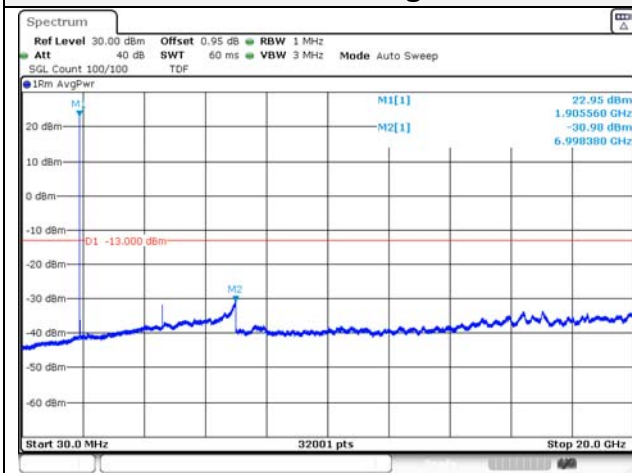

Report No.:
KR21-SRF0085-D
Page (122) of (265)

5M BW QPSK Low ch.

5M BW 16QAM Low ch.

5M BW QPSK Mid ch.

5M BW 16QAM Mid ch.

5M BW QPSK High ch.

5M BW 16QAM High ch.

KCTL Inc.