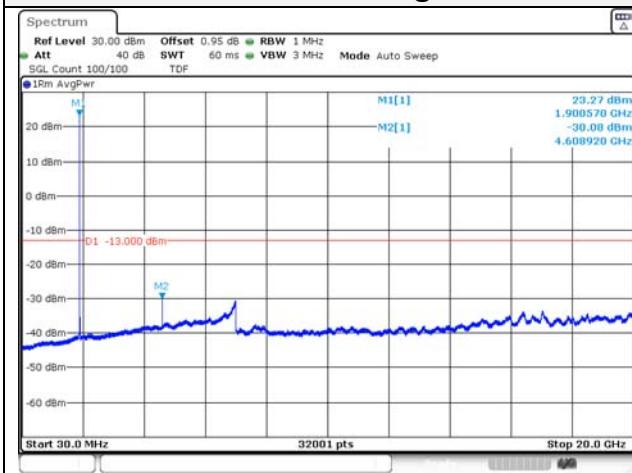

10M BW QPSK High ch.