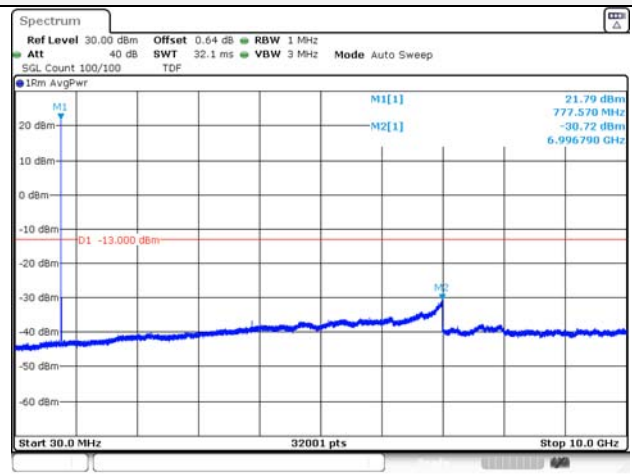

Report No.:
KR21-SRF0085-D
Page (134) of (265)

Test mode: LTE Band 13

5 M BW QPSK Low ch.

5 M BW 16QAM Low ch.

5 M BW QPSK Mid ch.

5 M BW 16QAM Mid ch.

5 M BW QPSK High ch.

5 M BW 16QAM High ch.