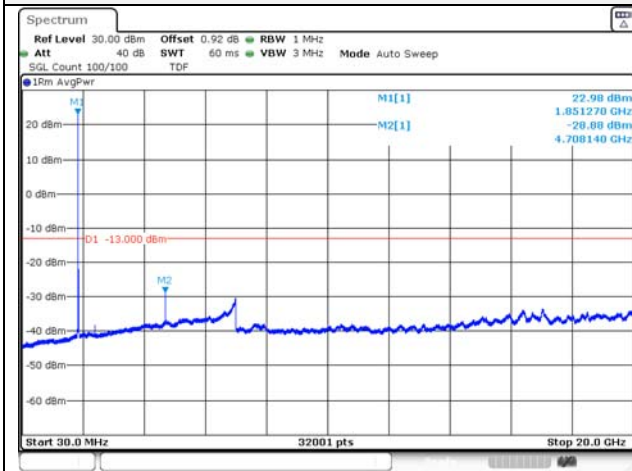

KCTL Inc.

65, Sinwon-ro, Yeongtong-gu,
Suwon-si, Gyeonggi-do, 16677, Korea
TEL: 82-31-285-0894 FAX: 82-505-299-8311
www.kctl.co.kr

Report No.:
KR21-SRF0085-D
Page (125) of (265)

20M BW QPSK Low ch.