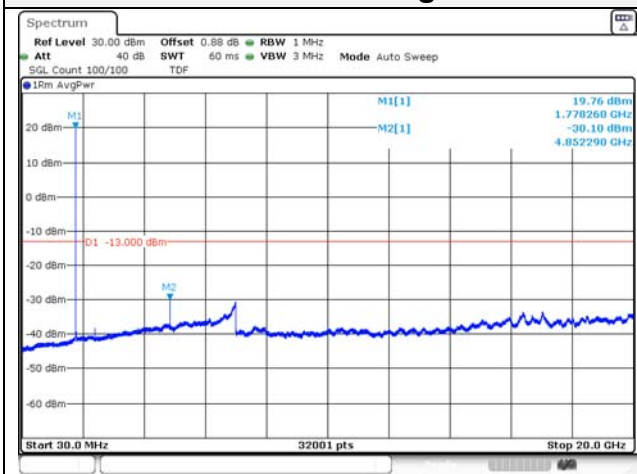

Report No.:
KR21-SRF0085-D
Page (147) of (265)

Test mode: LTE Band 66/4

1.4M BW QPSK Low ch.

1.4M BW 16QAM Low ch.

1.4M BW QPSK Mid ch.

1.4M BW 16QAM Mid ch.

1.4M BW QPSK High ch.

1.4M BW 16QAM High ch.