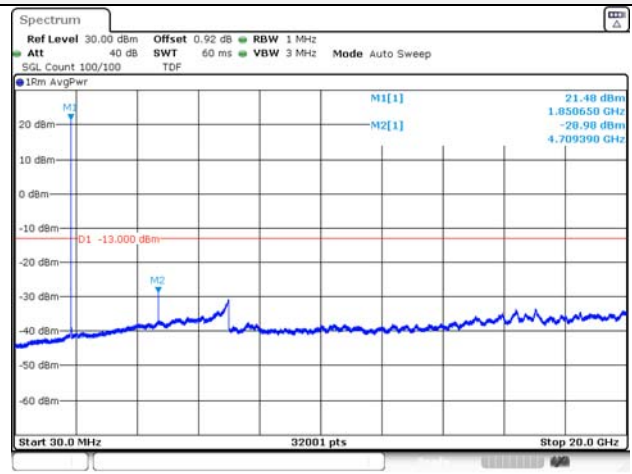

3M BW 16QAM Low ch.