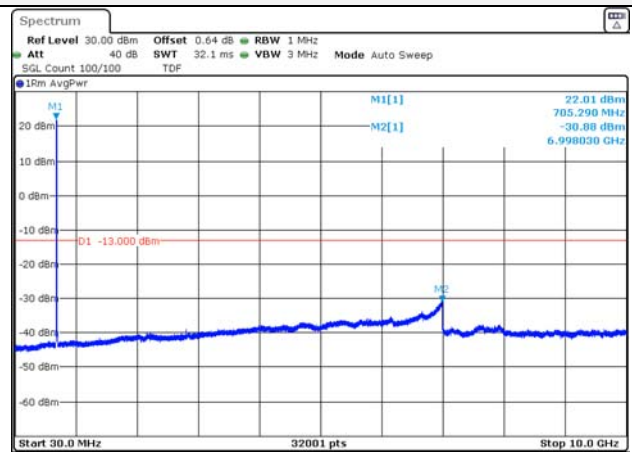

Report No.:
KR21-SRF0085-D
Page (132) of (265)

5M BW QPSK Low ch.

5M BW 16QAM Low ch.

5M BW QPSK Mid ch.

5M BW 16QAM Mid ch.

5M BW QPSK High ch.

5M BW 16QAM High ch.

KCTL Inc.