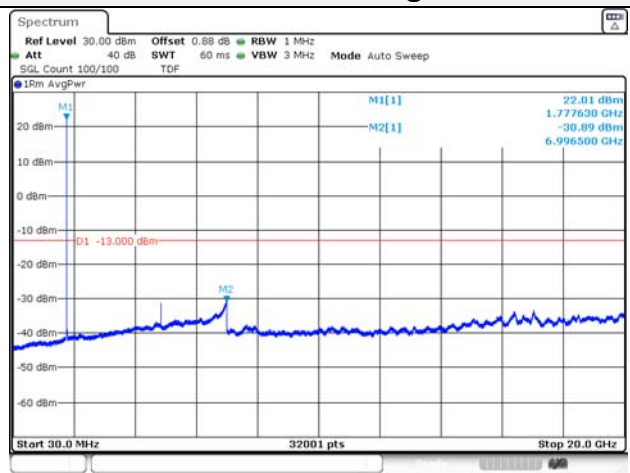

3M BW 16QAM High ch.