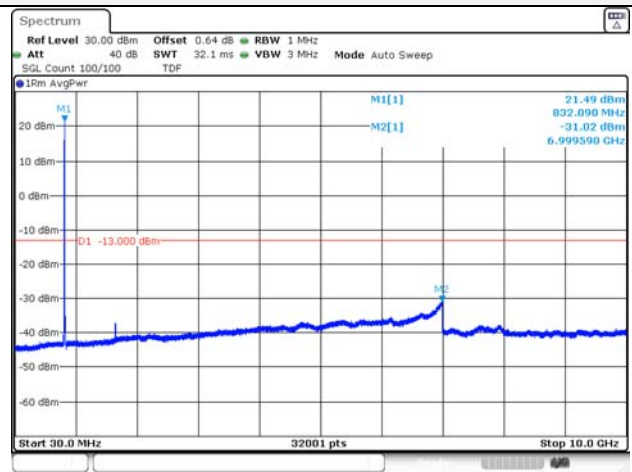

Report No.:
KR21-SRF0085-D
Page (145) of (265)

10M BW QPSK Low ch.

10M BW 16QAM Low ch.

10M BW QPSK Mid ch.

10M BW 16QAM Mid ch.

10M BW QPSK High ch.

10M BW 16QAM High ch.

KCTL Inc.