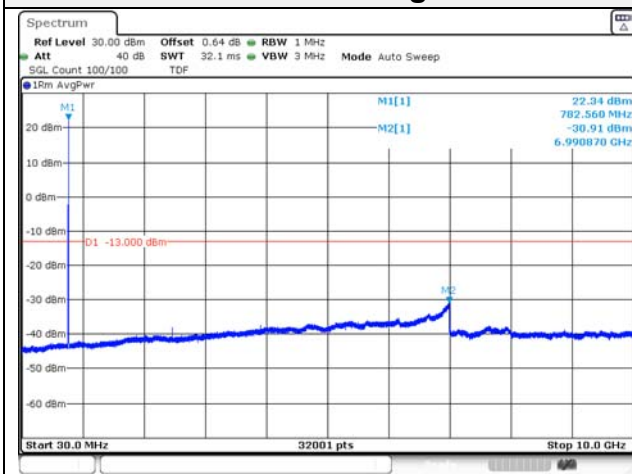

Report No.:
KR21-SRF0085-D
Page (134) of (265)

Test mode: LTE Band 13

5 M BW QPSK Low ch.

5 M BW 16QAM Low ch.

5 M BW QPSK Mid ch.

5 M BW 16QAM Mid ch.

5 M BW QPSK High ch.

5 M BW 16QAM High ch.