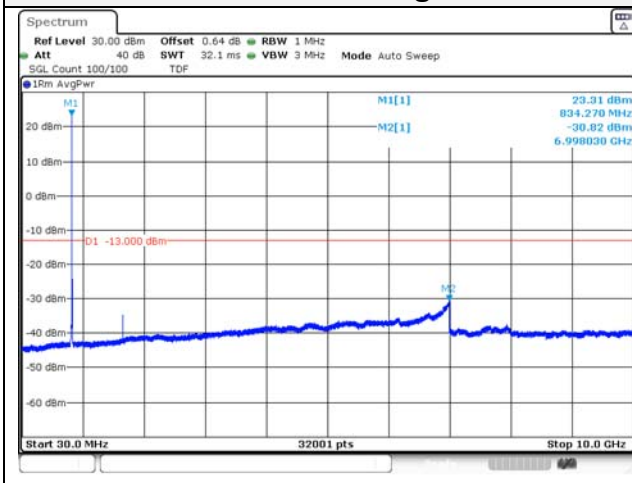

15M BW QPSK High ch.