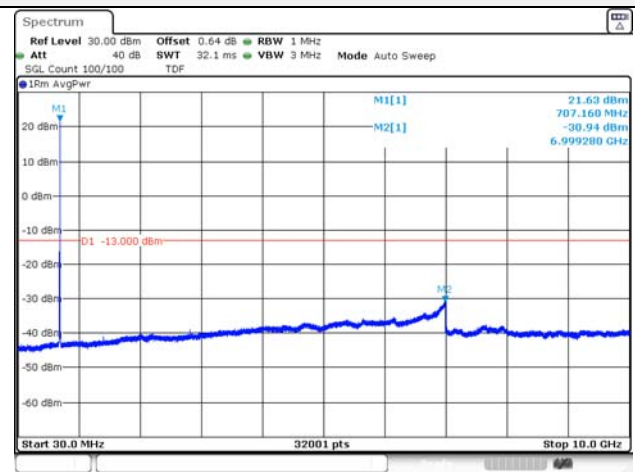

Report No.:
KR21-SRF0085-D
Page (130) of (265)

Test mode: LTE Band 12

1.4M BW QPSK Low ch.

1.4M BW 16QAM Low ch.

1.4M BW QPSK Mid ch.

1.4M BW 16QAM Mid ch.

1.4M BW QPSK High ch.

1.4M BW 16QAM High ch.