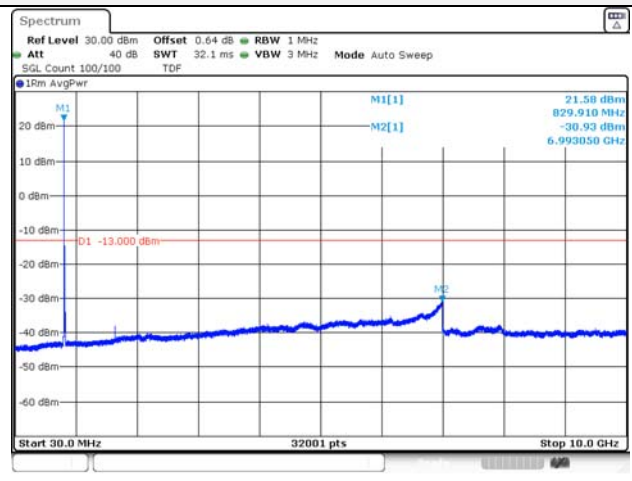

15M BW 16QAM Mid ch.