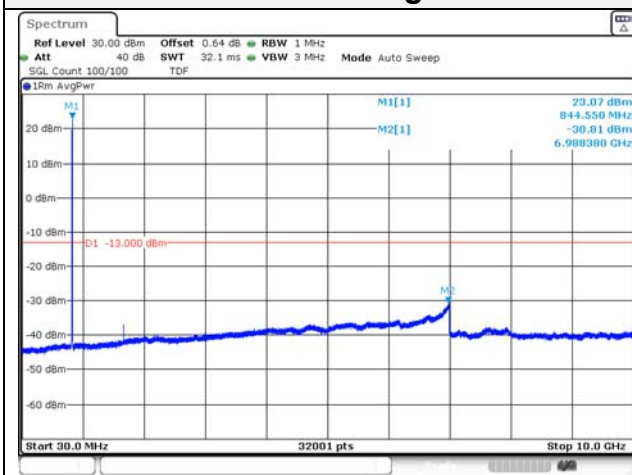

5M BW QPSK High ch.