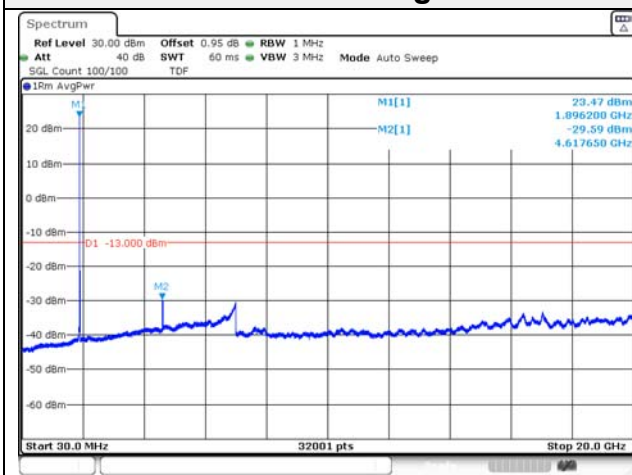

20M BW QPSK High ch.