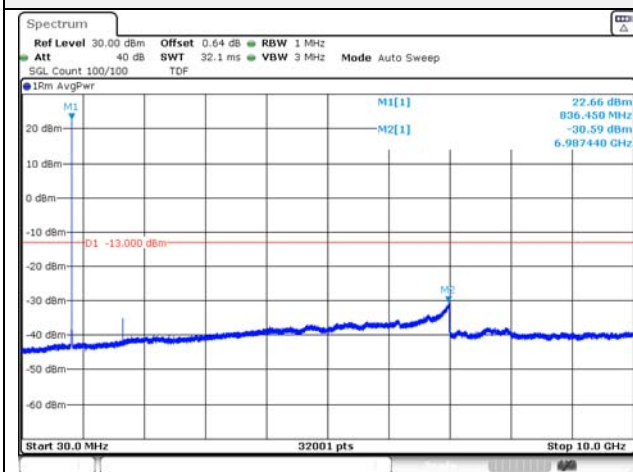

Report No.:
KR21-SRF0085-D
Page (126) of (265)

Test mode: LTE Band 5

1.4M BW QPSK Low ch.

1.4M BW 16QAM Low ch.

1.4M BW QPSK Mid ch.

1.4M BW 16QAM Mid ch.

1.4M BW QPSK High ch.

1.4M BW 16QAM High ch.