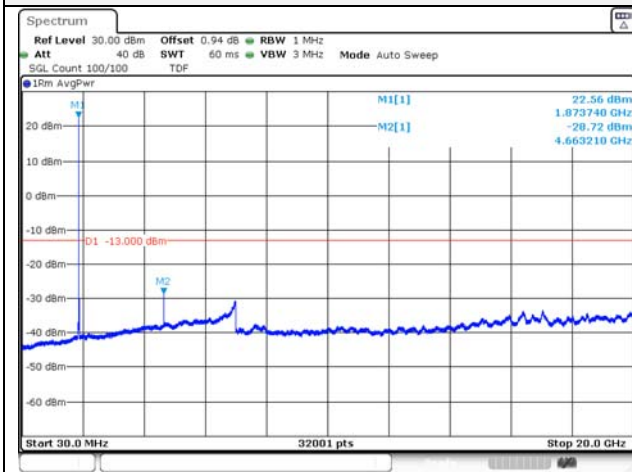

Report No.:
KR21-SRF0085-D
Page (124) of (265)

15M BW QPSK Low ch.

15M BW 16QAM Low ch.

15M BW QPSK Mid ch.

15M BW 16QAM Mid ch.

15M BW QPSK High ch.

15M BW 16QAM High ch.

KCTL Inc.