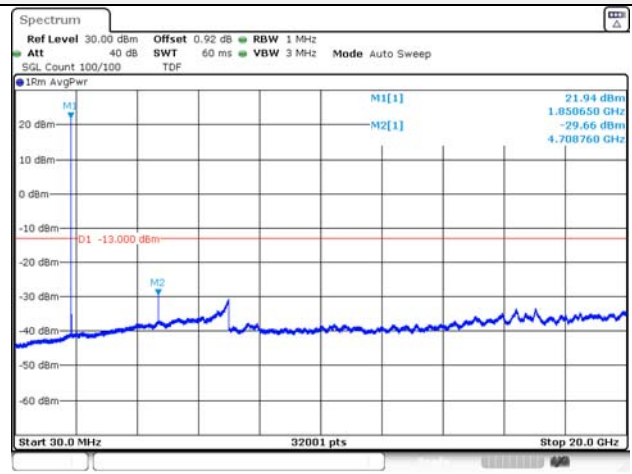

10M BW 16QAM Low ch.