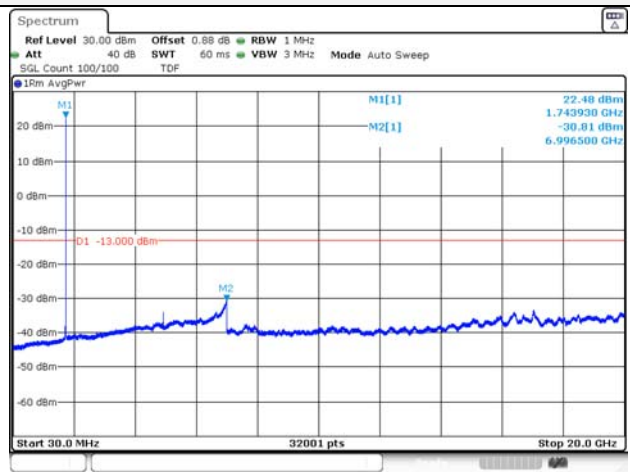

3M BW 16QAM Mid ch.