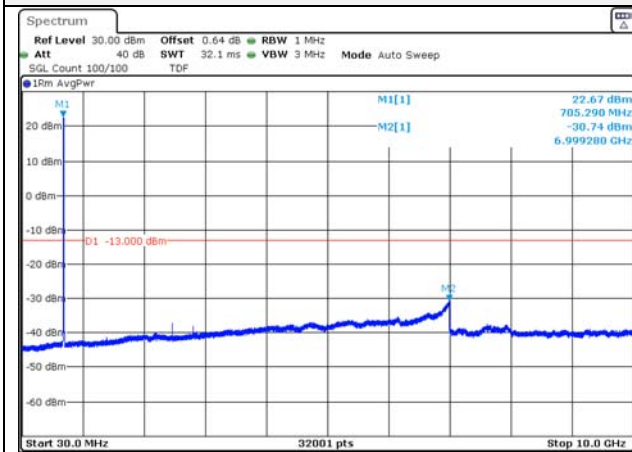

Report No.:
KR21-SRF0085-D
Page (132) of (265)

5M BW QPSK Low ch.

5M BW 16QAM Low ch.

5M BW QPSK Mid ch.

5M BW 16QAM Mid ch.

5M BW QPSK High ch.

5M BW 16QAM High ch.

KCTL Inc.