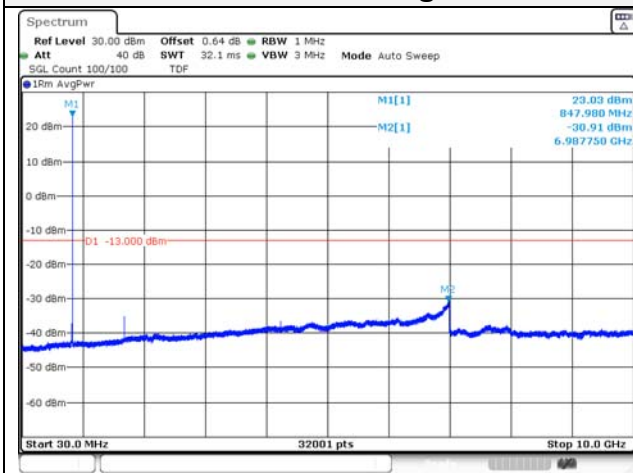

Report No.:
KR21-SRF0085-D
Page (126) of (265)

Test mode: LTE Band 5

1.4M BW QPSK Low ch.

1.4M BW 16QAM Low ch.

1.4M BW QPSK Mid ch.

1.4M BW 16QAM Mid ch.

1.4M BW QPSK High ch.

1.4M BW 16QAM High ch.