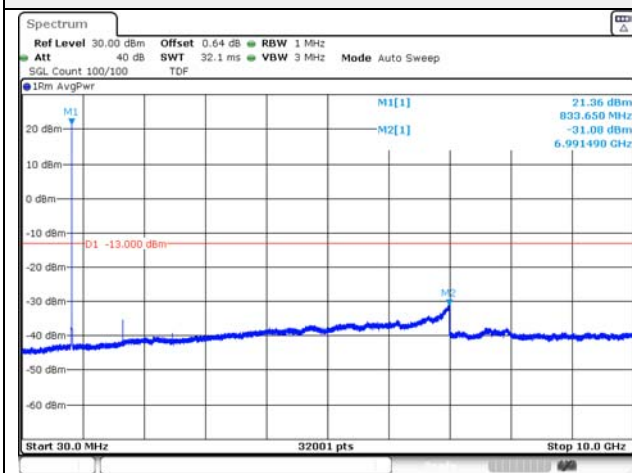

5M BW QPSK Mid ch.