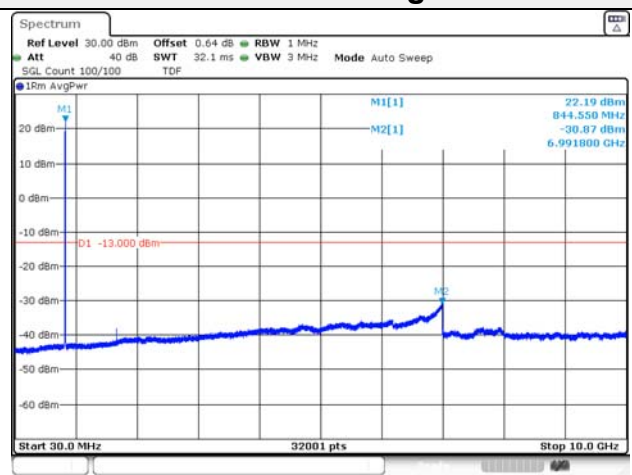

5M BW QPSK Mid ch.

5M BW 16QAM Mid ch.

5M BW QPSK High ch.

5M BW 16QAM High ch.

KCTL Inc.

65, Sinwon-ro, Yeongtong-gu,
Suwon-si, Gyeonggi-do, 16677, Korea
TEL: 82-31-285-0894 FAX: 82-505-299-8311
www.kctl.co.kr