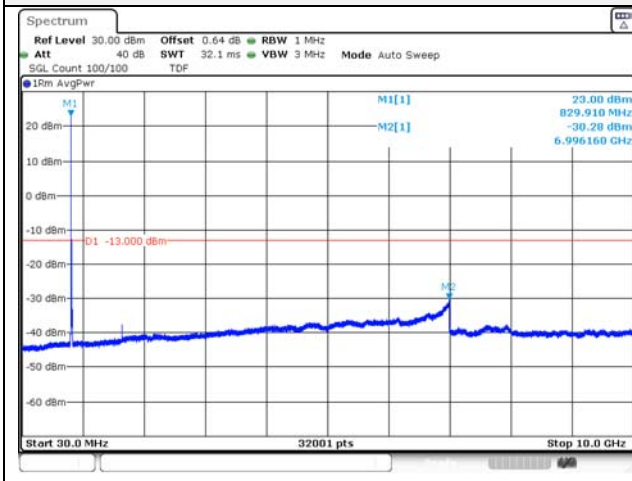

15M BW QPSK Mid ch.