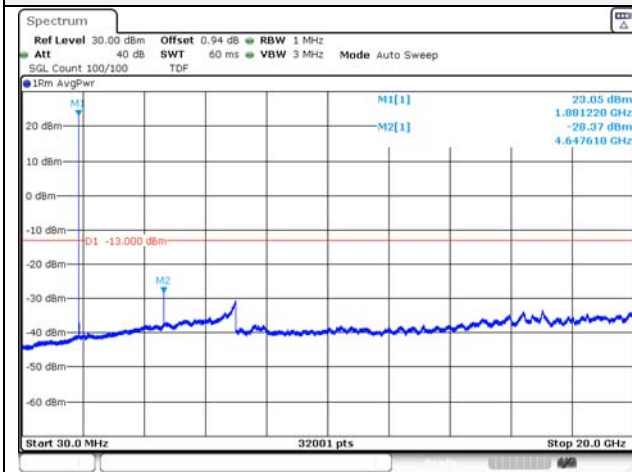

3M BW QPSK Mid ch.