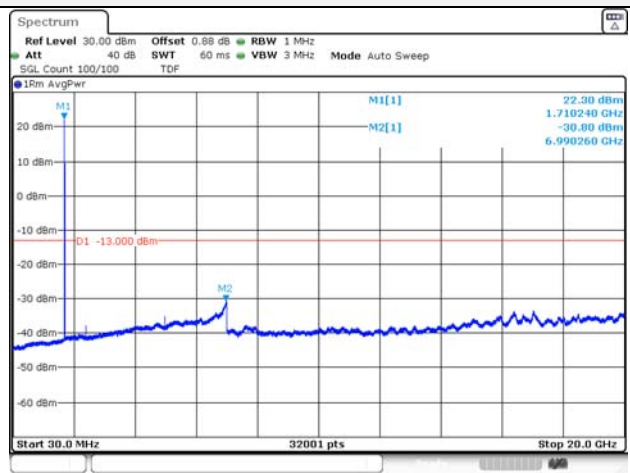

3M BW 16QAM Low ch.