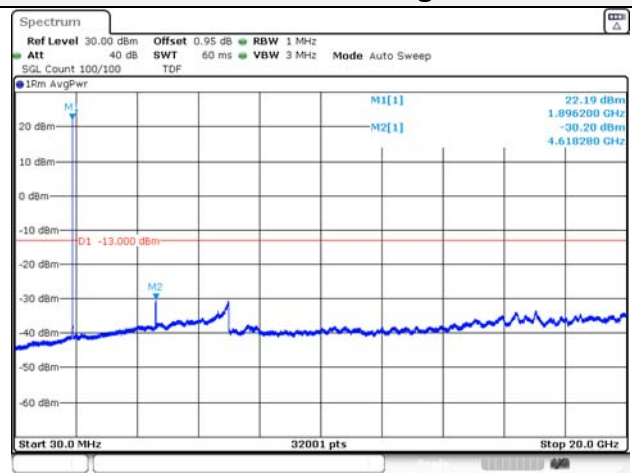

Report No.:
KR21-SRF0085-D
Page (124) of (265)

15M BW QPSK Low ch.

15M BW 16QAM Low ch.

15M BW QPSK Mid ch.

15M BW 16QAM Mid ch.

15M BW QPSK High ch.

15M BW 16QAM High ch.

KCTL Inc.