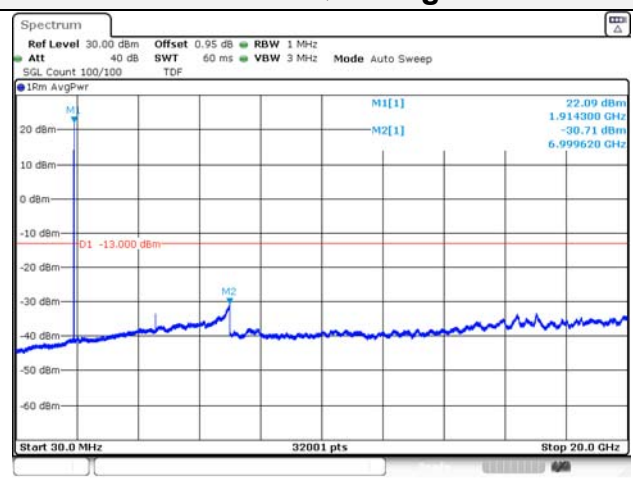

1.4M BW 16QAM Low ch.

1.4M BW QPSK Mid ch.

1.4M BW 16QAM Mid ch.

1.4M BW QPSK High ch.

1.4M BW 16QAM High ch.

KCTL Inc.

65, Sinwon-ro, Yeongtong-gu,
Suwon-si, Gyeonggi-do, 16677, Korea
TEL: 82-31-285-0894 FAX: 82-505-299-8311
www.kctl.co.kr