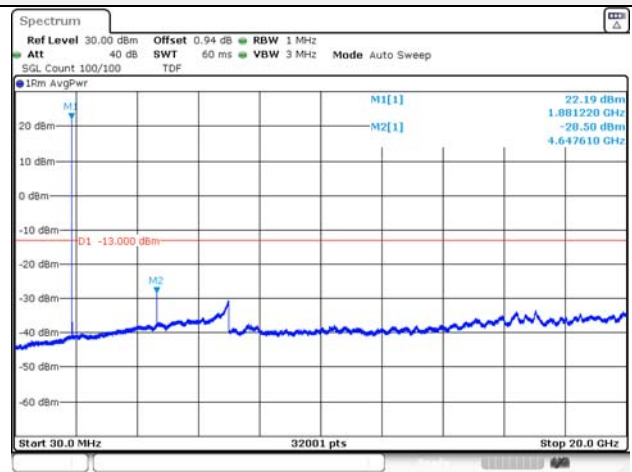

3M BW 16QAM Mid ch.