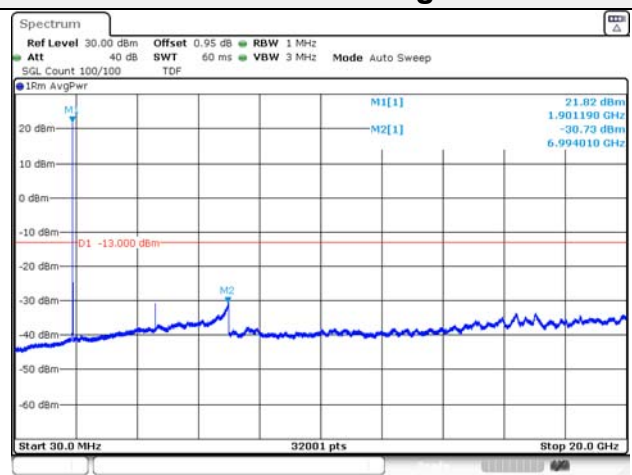

15M BW 16QAM High ch.