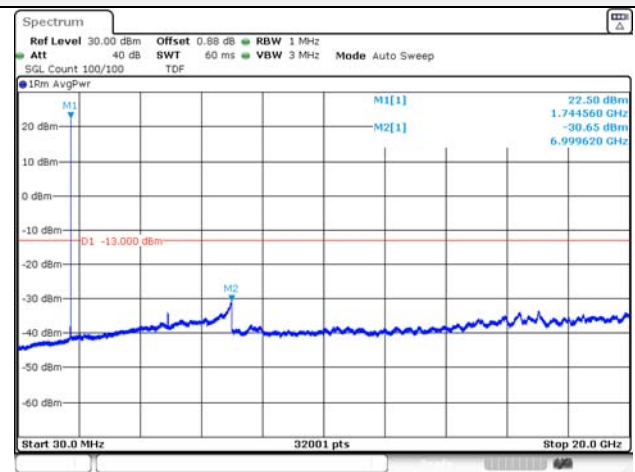

Report No.:
KR21-SRF0085-D
Page (147) of (265)

Test mode: LTE Band 66/4

1.4M BW QPSK Low ch.

1.4M BW 16QAM Low ch.

1.4M BW QPSK Mid ch.

1.4M BW 16QAM Mid ch.

1.4M BW QPSK High ch.

1.4M BW 16QAM High ch.