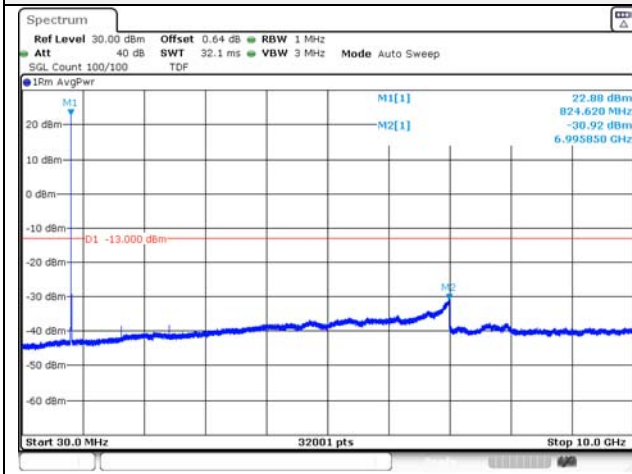

Report No.:
KR21-SRF0085-D
Page (128) of (265)

5M BW QPSK Low ch.

5M BW 16QAM Low ch.

5M BW QPSK Mid ch.

5M BW 16QAM Mid ch.

5M BW QPSK High ch.

5M BW 16QAM High ch.

KCTL Inc.