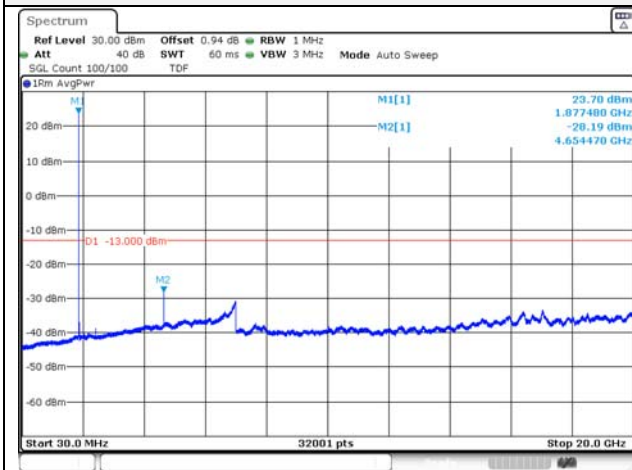

Report No.:
KR21-SRF0085-D
Page (122) of (265)

5M BW QPSK Low ch.

5M BW 16QAM Low ch.

5M BW QPSK Mid ch.

5M BW 16QAM Mid ch.

5M BW QPSK High ch.

5M BW 16QAM High ch.

KCTL Inc.