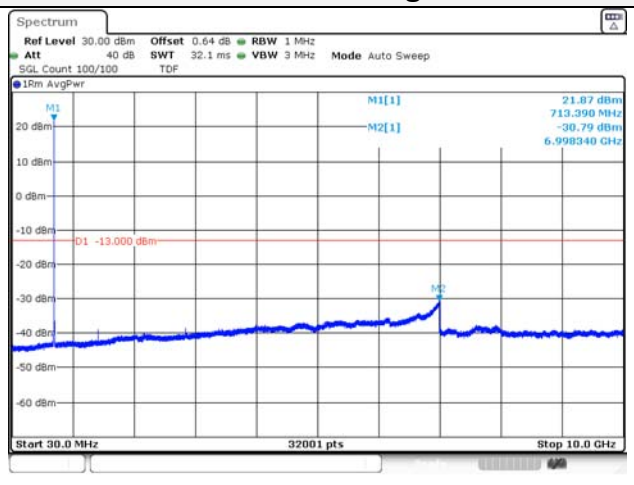

3M BW 16QAM High ch.