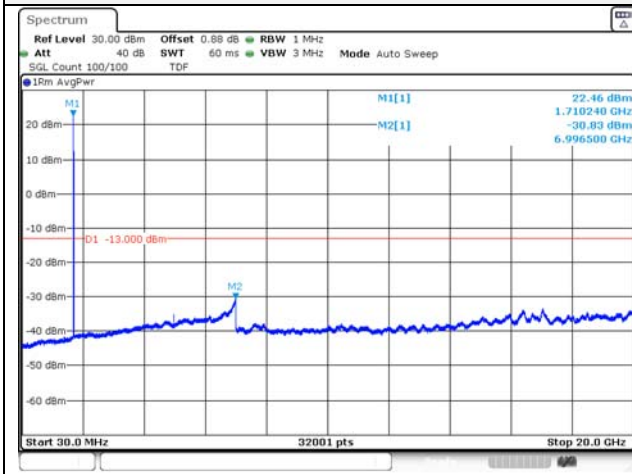

KCTL Inc.

65, Sinwon-ro, Yeongtong-gu,
Suwon-si, Gyeonggi-do, 16677, Korea
TEL: 82-31-285-0894 FAX: 82-505-299-8311
www.kctl.co.kr

Report No.:
KR21-SRF0085-D
Page (149) of (265)

5M BW QPSK Low ch.