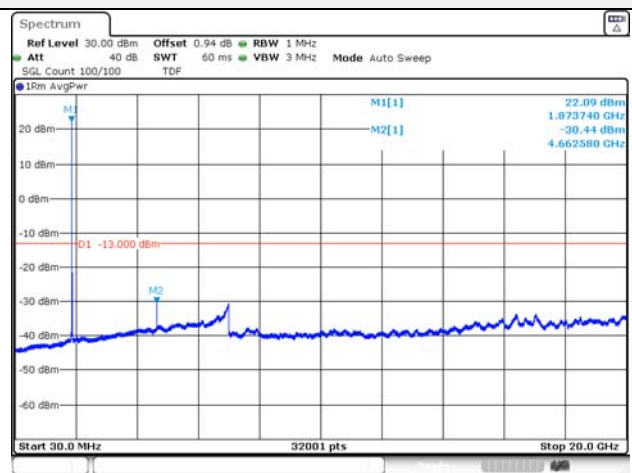

20M BW 16QAM Mid ch.