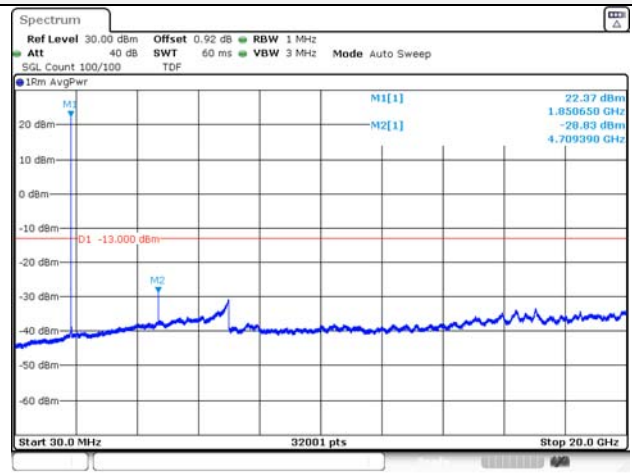

65, Sinwon-ro, Yeongtong-gu,
Suwon-si, Gyeonggi-do, 16677, Korea
TEL: 82-31-285-0894 FAX: 82-505-299-8311
www.kctl.co.kr

Report No.:
KR21-SRF0085-D
Page (138) of (265)

5M BW QPSK Low ch.

5M BW 16QAM Low ch.