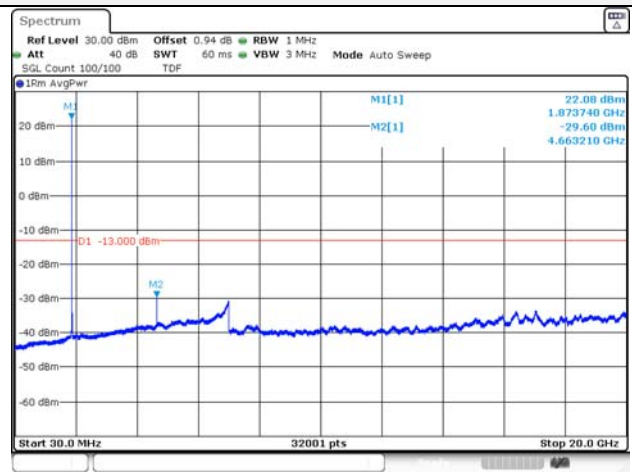

Report No.:
KR21-SRF0085-D
Page (124) of (265)

15M BW QPSK Low ch.

15M BW 16QAM Low ch.

15M BW QPSK Mid ch.

15M BW 16QAM Mid ch.

15M BW QPSK High ch.

15M BW 16QAM High ch.

KCTL Inc.