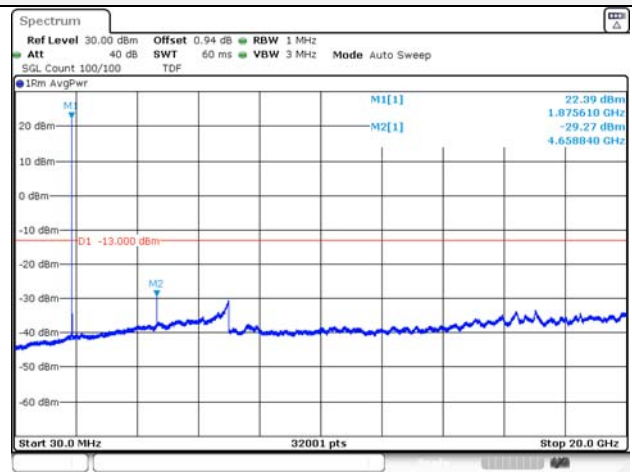

10M BW 16QAM Mid ch.