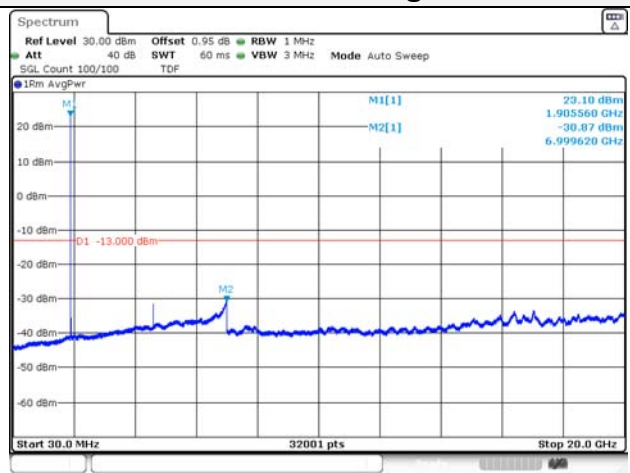

Report No.:
KR21-SRF0085-D
Page (122) of (265)

5M BW QPSK Low ch.

5M BW 16QAM Low ch.

5M BW QPSK Mid ch.

5M BW 16QAM Mid ch.

5M BW QPSK High ch.

5M BW 16QAM High ch.

KCTL Inc.