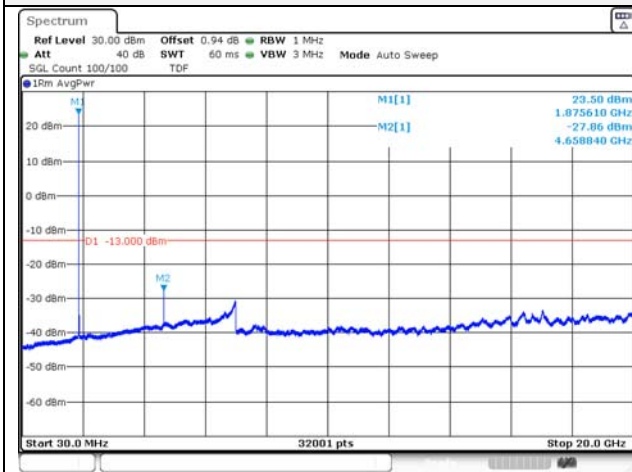

10M BW QPSK Mid ch.