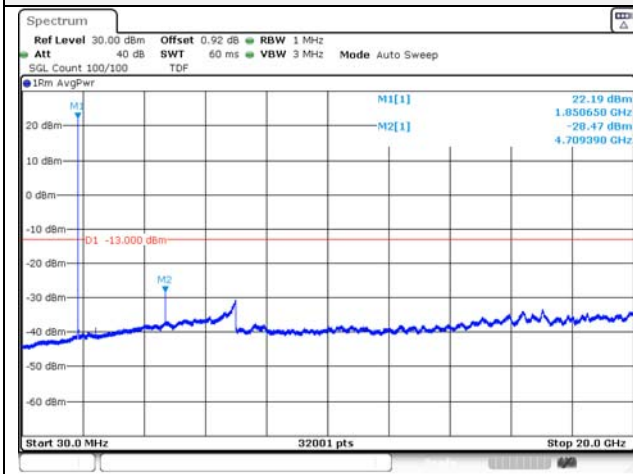

KCTL Inc.

65, Sinwon-ro, Yeongtong-gu,
Suwon-si, Gyeonggi-do, 16677, Korea
TEL: 82-31-285-0894 FAX: 82-505-299-8311
www.kctl.co.kr

Report No.:
KR21-SRF0085-D
Page (136) of (265)

Test mode: LTE Band 25

1.4M BW QPSK Low ch.