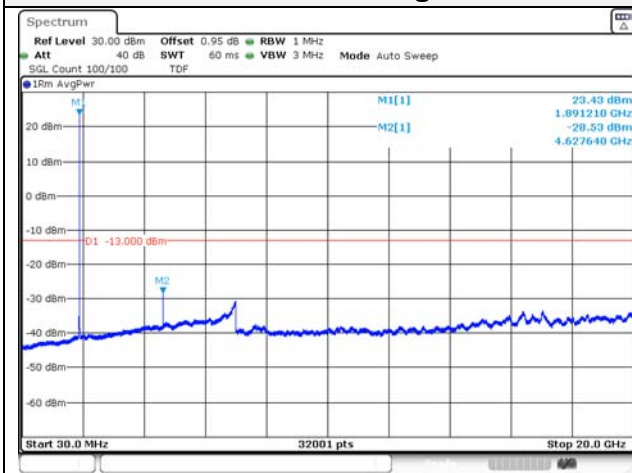

20M BW QPSK High ch.