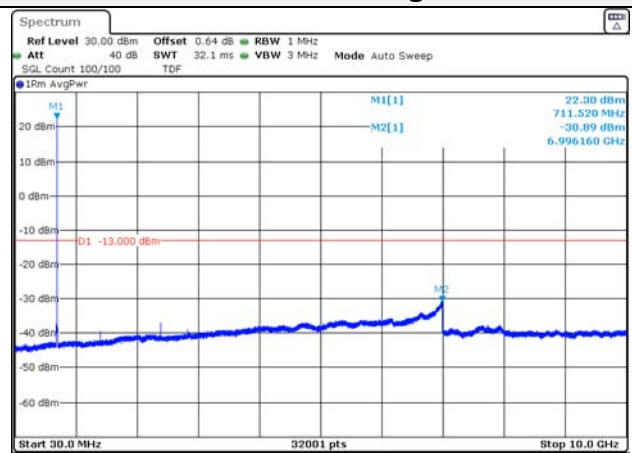

Report No.:
KR21-SRF0085-D
Page (132) of (265)

5M BW QPSK Low ch.

5M BW 16QAM Low ch.

5M BW QPSK Mid ch.

5M BW 16QAM Mid ch.

5M BW QPSK High ch.

5M BW 16QAM High ch.

KCTL Inc.