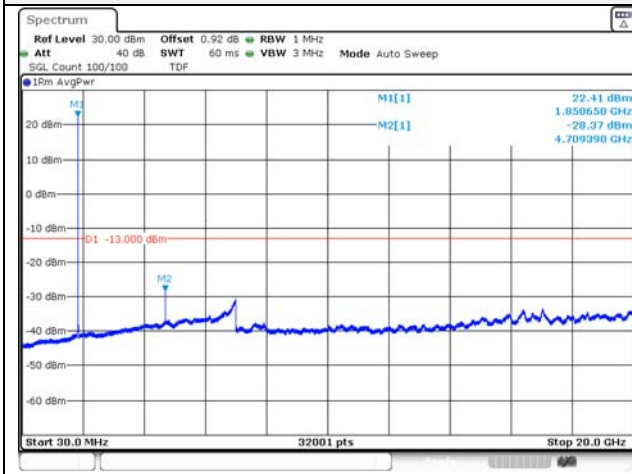

KCTL Inc.

65, Sinwon-ro, Yeongtong-gu,
Suwon-si, Gyeonggi-do, 16677, Korea
TEL: 82-31-285-0894 FAX: 82-505-299-8311
www.kctl.co.kr

Report No.:
KR21-SRF0085-D
Page (121) of (265)

3M BW QPSK Low ch.

3M BW 16QAM Low ch.