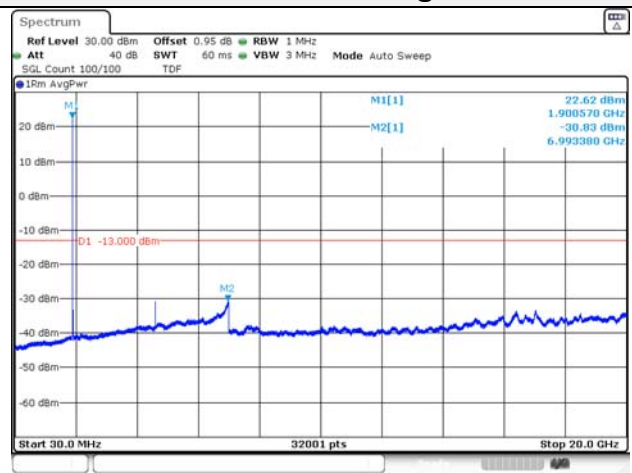

10M BW QPSK Mid ch.

10M BW 16QAM Mid ch.

10M BW QPSK High ch.

10M BW 16QAM High ch.

KCTL Inc.

65, Sinwon-ro, Yeongtong-gu,
Suwon-si, Gyeonggi-do, 16677, Korea
TEL: 82-31-285-0894 FAX: 82-505-299-8311
www.kctl.co.kr