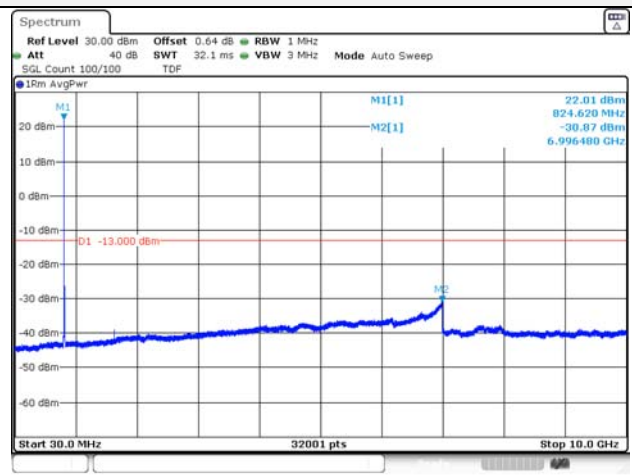

65, Sinwon-ro, Yeongtong-gu,
Suwon-si, Gyeonggi-do, 16677, Korea
TEL: 82-31-285-0894 FAX: 82-505-299-8311
www.kctl.co.kr

Report No.:
KR21-SRF0085-D
Page (129) of (265)

10M BW QPSK Low ch.

10M BW 16QAM Low ch.