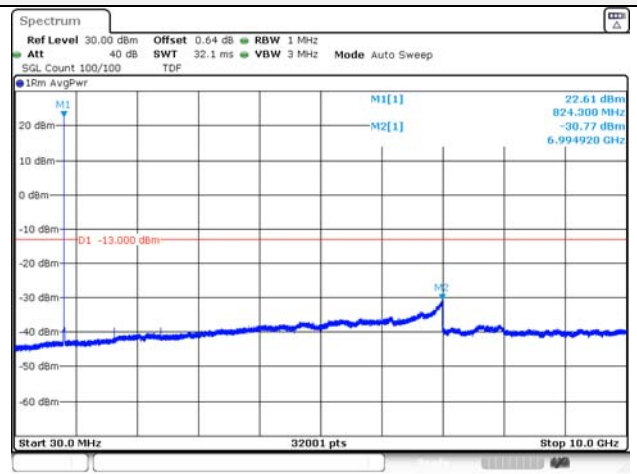

1.4M BW 16QAM Low ch.