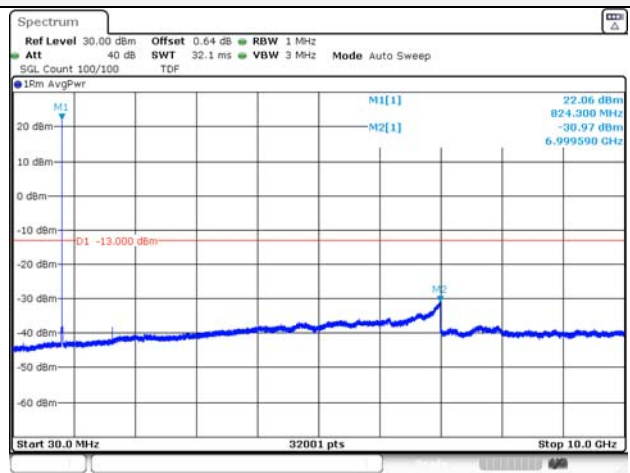

3M BW 16QAM Low ch.