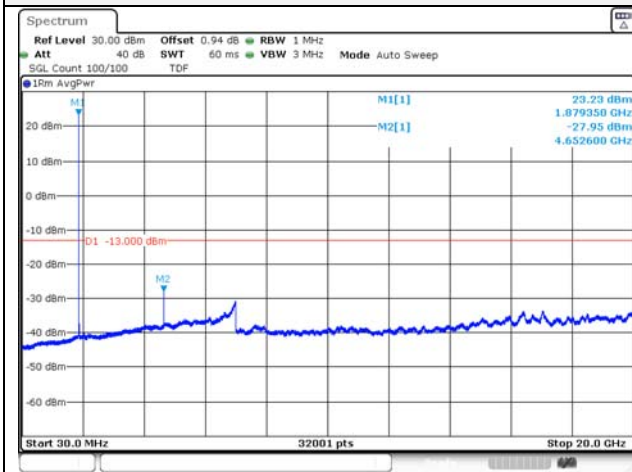

3M BW QPSK Mid ch.