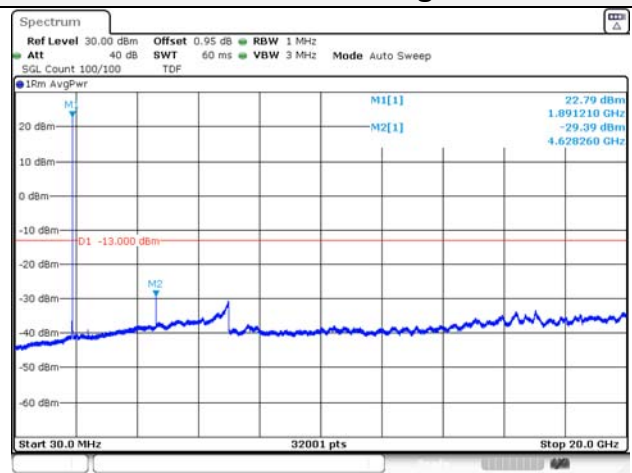

20M BW 16QAM High ch.