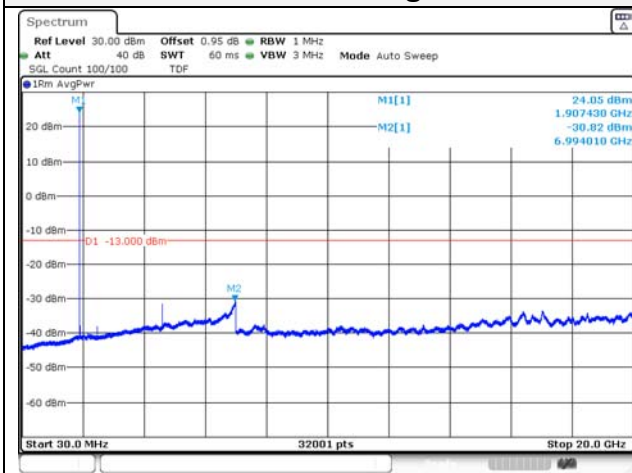

3M BW QPSK High ch.