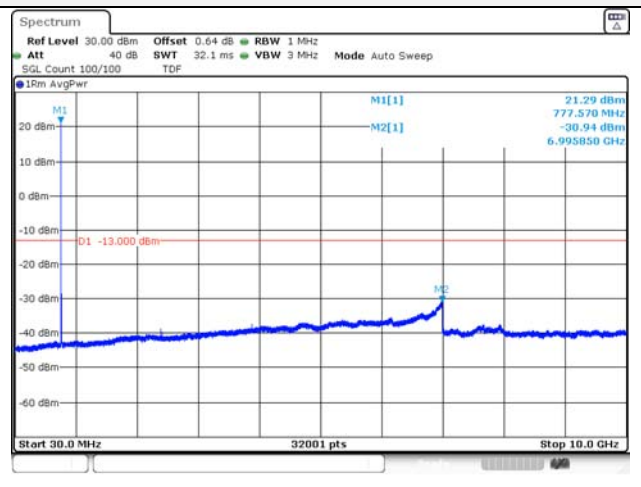

KCTL Inc.

65, Sinwon-ro, Yeongtong-gu,
Suwon-si, Gyeonggi-do, 16677, Korea
TEL: 82-31-285-0894 FAX: 82-505-299-8311
www.kctl.co.kr

Report No.:
KR21-SRF0085-D
Page (136) of (265)

Test mode: LTE Band 25

1.4M BW QPSK Low ch.