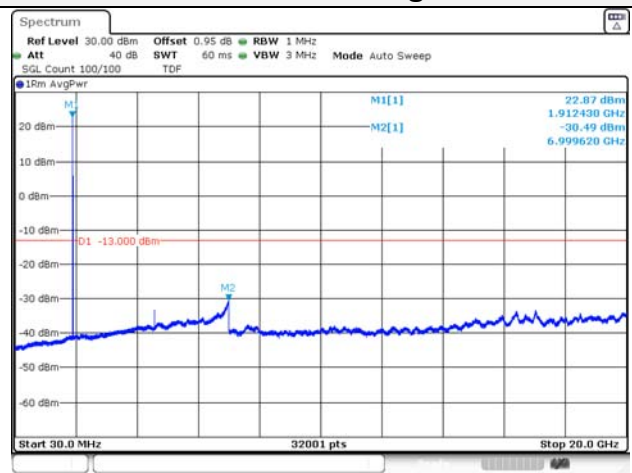

3M BW 16QAM High ch.