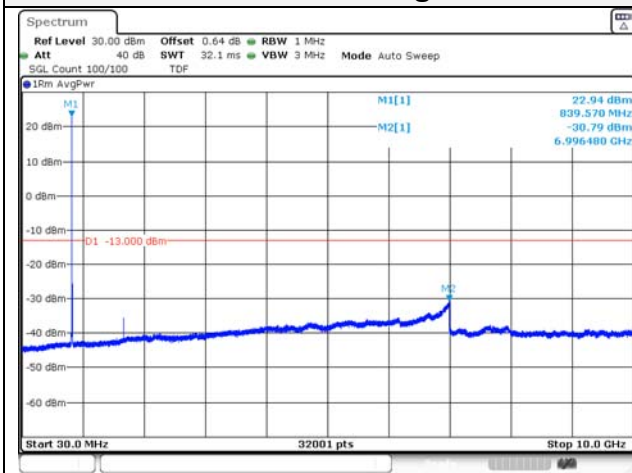

Report No.:
KR21-SRF0085-D
Page (145) of (265)

10M BW QPSK Low ch.

10M BW 16QAM Low ch.

10M BW QPSK Mid ch.

10M BW 16QAM Mid ch.

10M BW QPSK High ch.

10M BW 16QAM High ch.

KCTL Inc.