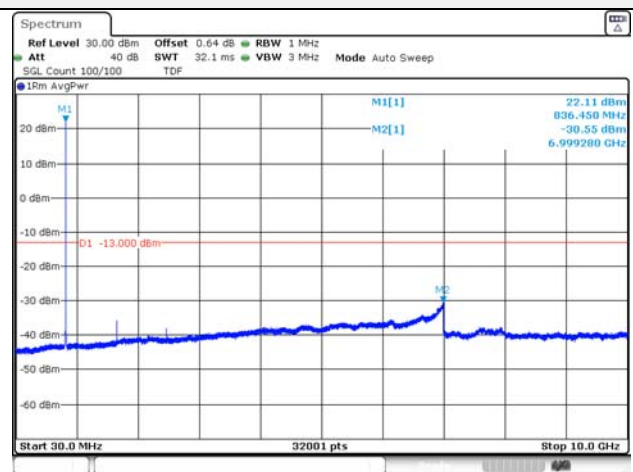

Report No.:
KR21-SRF0085-D
Page (126) of (265)

Test mode: LTE Band 5

1.4M BW QPSK Low ch.

1.4M BW 16QAM Low ch.

1.4M BW QPSK Mid ch.

1.4M BW 16QAM Mid ch.

1.4M BW QPSK High ch.

1.4M BW 16QAM High ch.