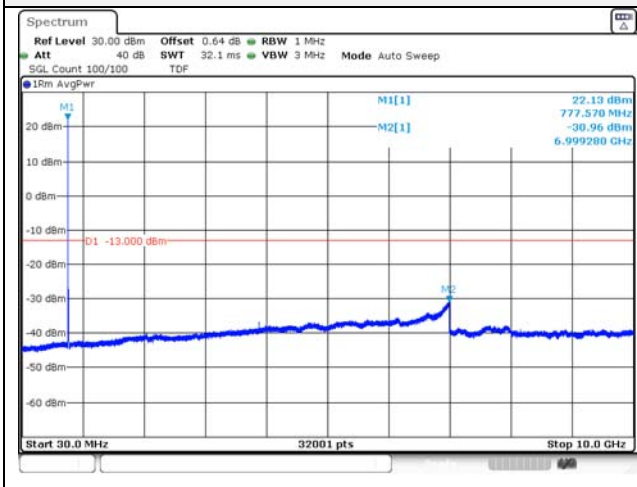

KCTL Inc.

65, Sinwon-ro, Yeongtong-gu,
Suwon-si, Gyeonggi-do, 16677, Korea
TEL: 82-31-285-0894 FAX: 82-505-299-8311
www.kctl.co.kr

Report No.:
KR21-SRF0085-D
Page (135) of (265)

10M BW QPSK Low ch.