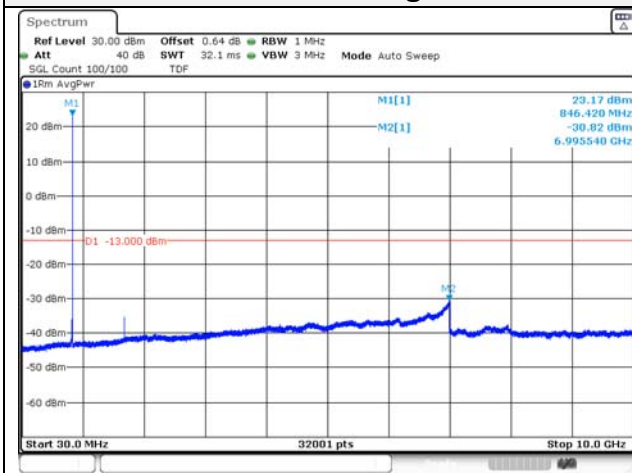

3M BW QPSK High ch.