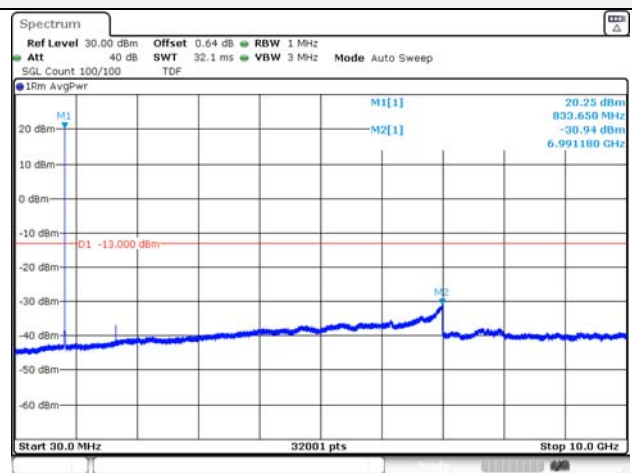

5M BW 16QAM Mid ch.