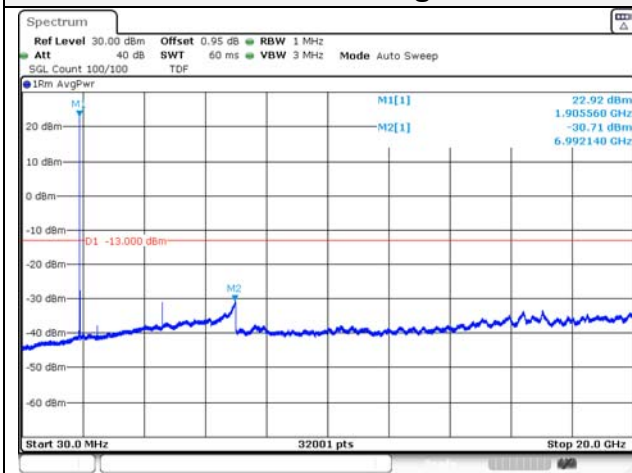

10M BW QPSK High ch.