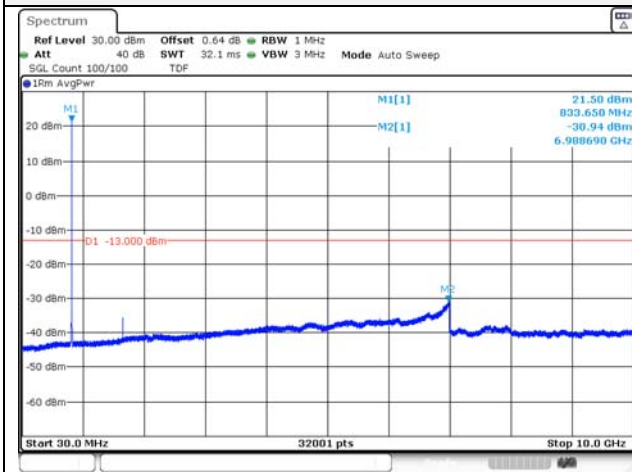

Report No.:
KR21-SRF0085-D
Page (128) of (265)

5M BW QPSK Low ch.

5M BW 16QAM Low ch.

5M BW QPSK Mid ch.

5M BW 16QAM Mid ch.

5M BW QPSK High ch.

5M BW 16QAM High ch.

KCTL Inc.