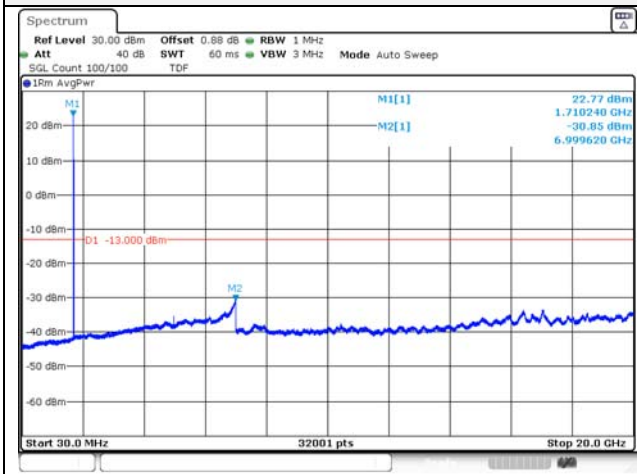

Report No.:
KR21-SRF0085-D
Page (147) of (265)

Test mode: LTE Band 66/4

1.4M BW QPSK Low ch.

1.4M BW 16QAM Low ch.

1.4M BW QPSK Mid ch.

1.4M BW 16QAM Mid ch.

1.4M BW QPSK High ch.

1.4M BW 16QAM High ch.