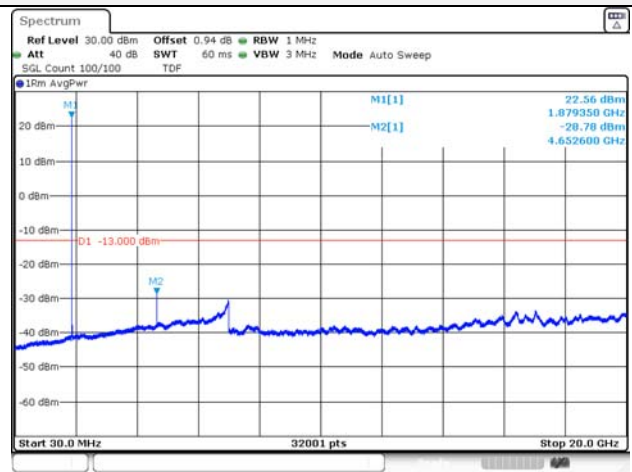

3M BW 16QAM Mid ch.