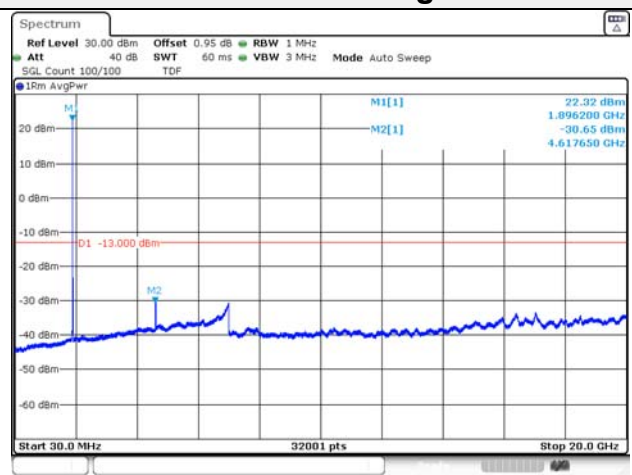

20M BW 16QAM High ch.