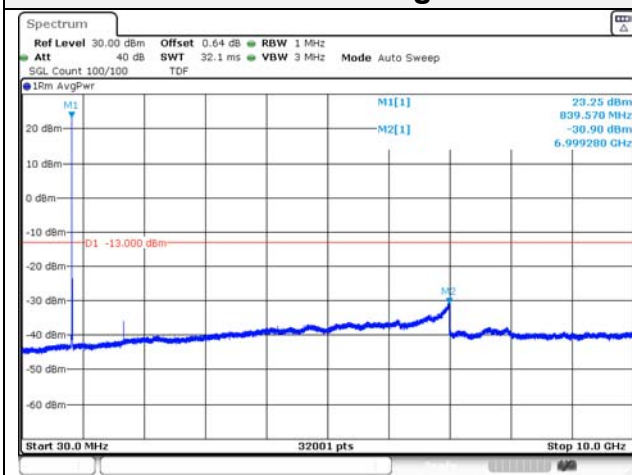

10M BW QPSK High ch.