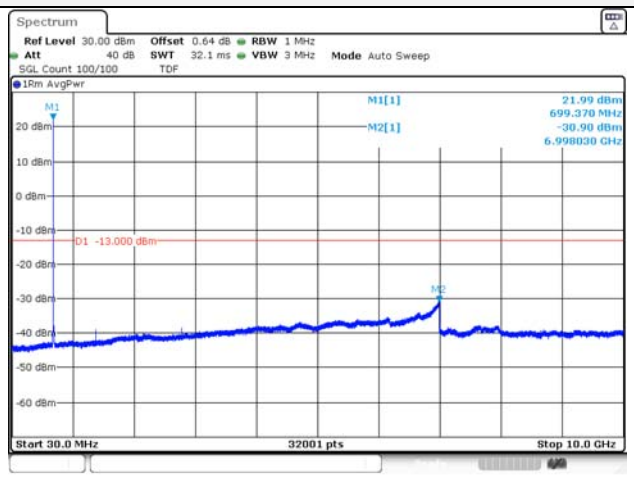

3M BW 16QAM Low ch.