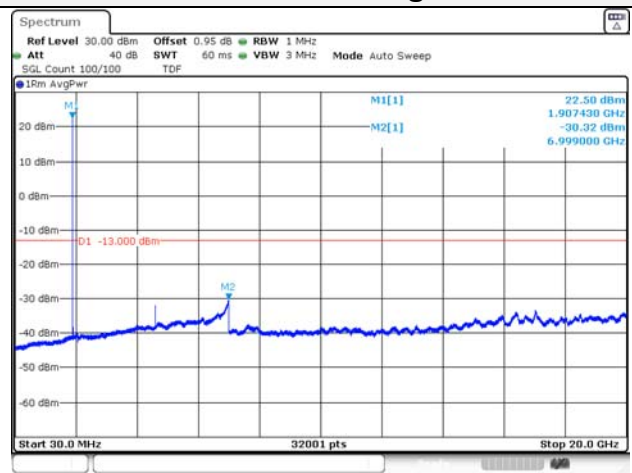

3M BW 16QAM High ch.