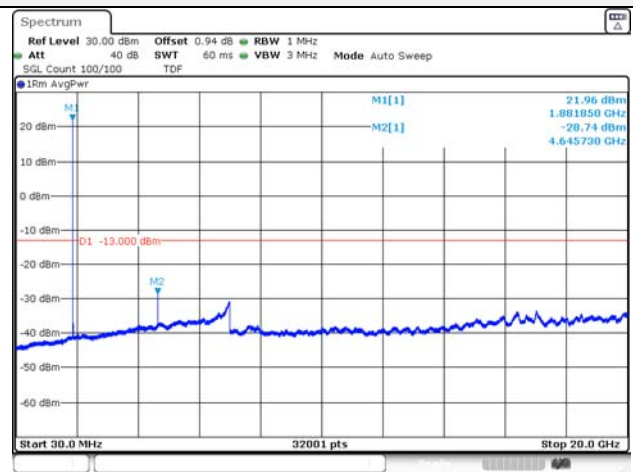

1.4M BW 16QAM Mid ch.