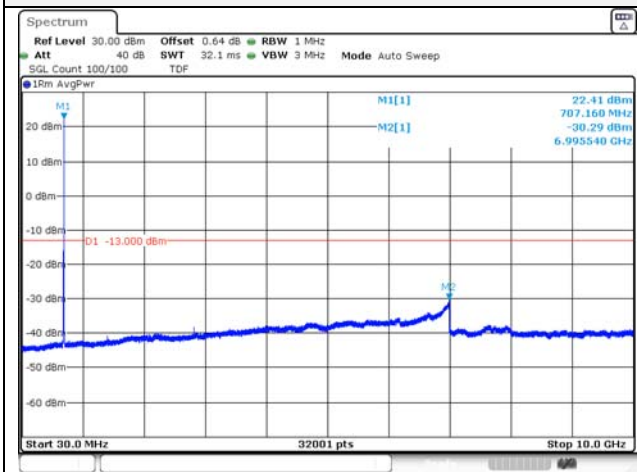

Report No.:
KR21-SRF0085-D
Page (130) of (265)

Test mode: LTE Band 12

1.4M BW QPSK Low ch.

1.4M BW 16QAM Low ch.

1.4M BW QPSK Mid ch.

1.4M BW 16QAM Mid ch.

1.4M BW QPSK High ch.

1.4M BW 16QAM High ch.