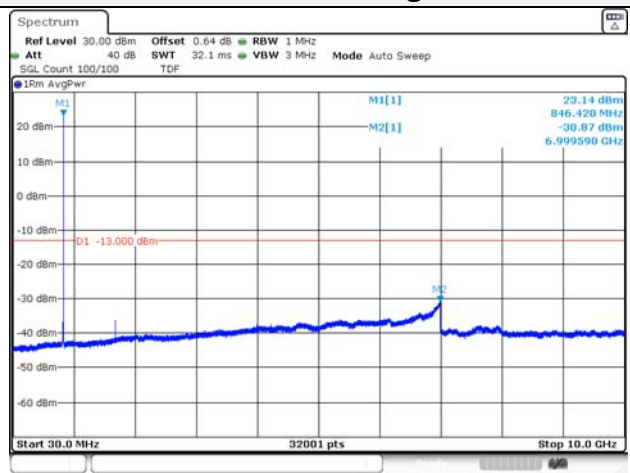

3M BW 16QAM High ch.