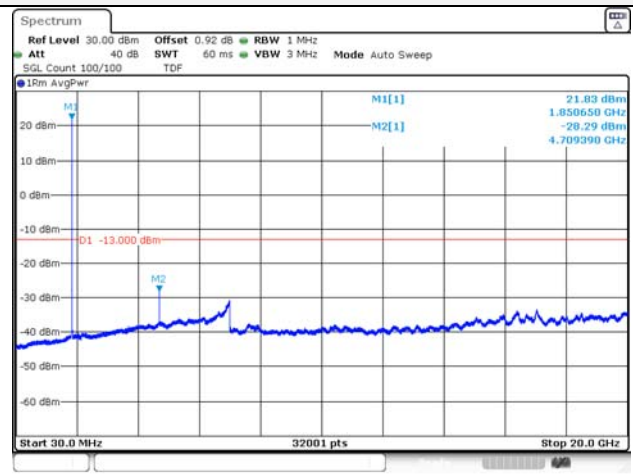

1.4M BW 16QAM Low ch.