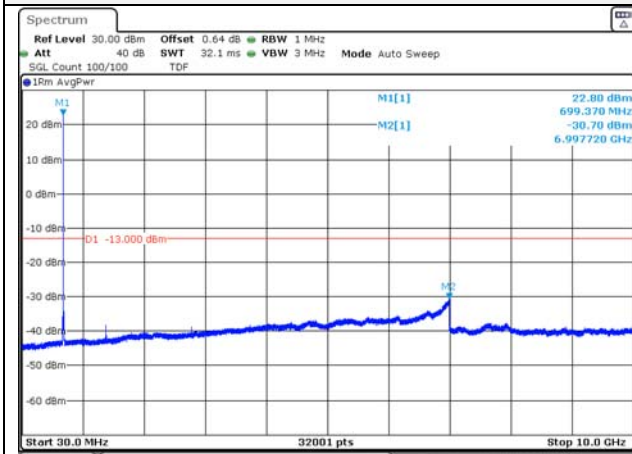

KCTL Inc.

65, Sinwon-ro, Yeongtong-gu,
Suwon-si, Gyeonggi-do, 16677, Korea
TEL: 82-31-285-0894 FAX: 82-505-299-8311
www.kctl.co.kr

Report No.:
KR21-SRF0085-D
Page (132) of (265)

5M BW QPSK Low ch.