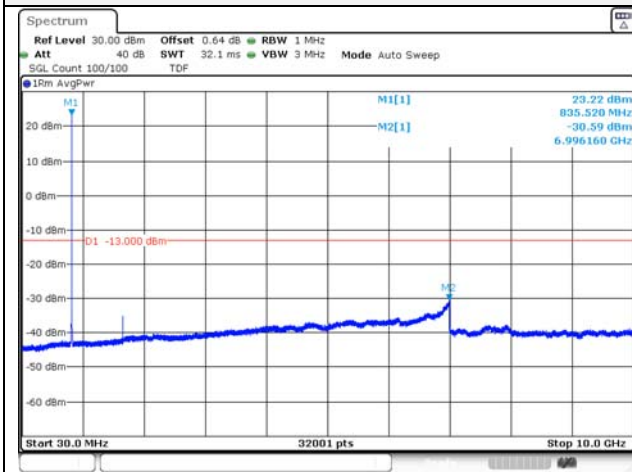

3M BW QPSK Mid ch.