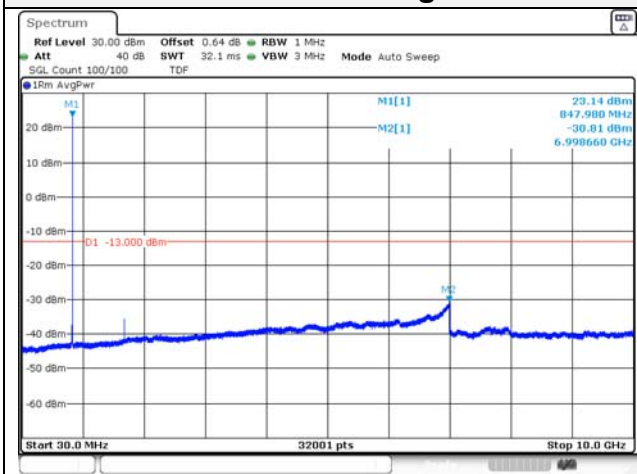

1.4M BW QPSK High ch.