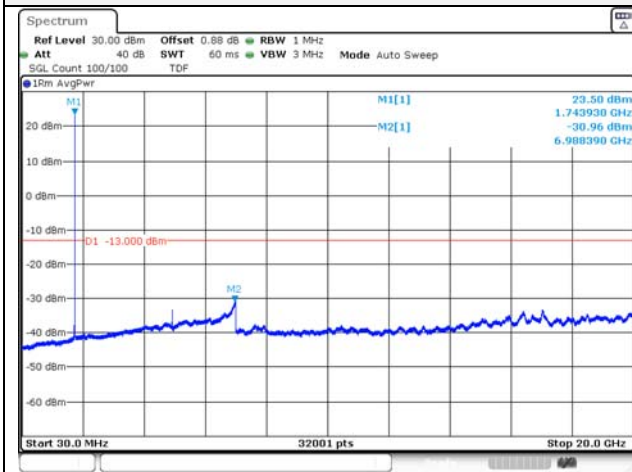

3M BW QPSK Mid ch.