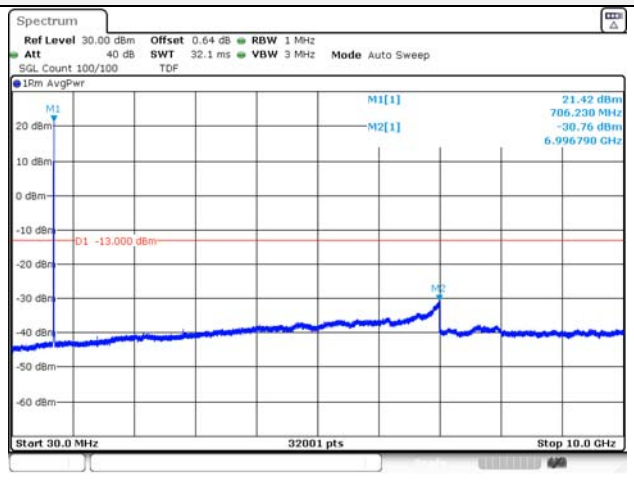

3M BW 16QAM Mid ch.