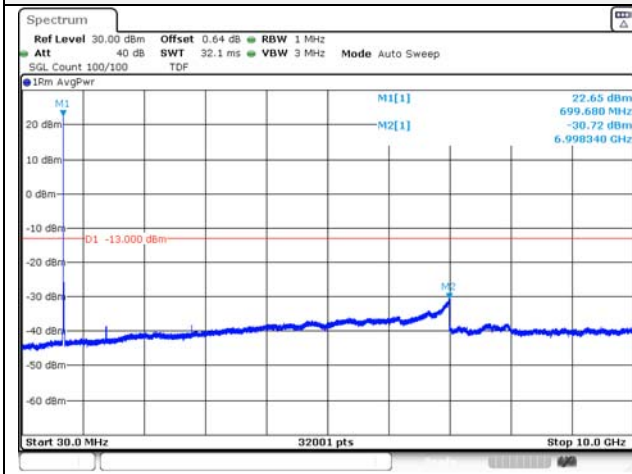

KCTL Inc.

65, Sinwon-ro, Yeongtong-gu,
Suwon-si, Gyeonggi-do, 16677, Korea
TEL: 82-31-285-0894 FAX: 82-505-299-8311
www.kctl.co.kr

Report No.:
KR21-SRF0085-D
Page (133) of (265)

10M BW QPSK Low ch.