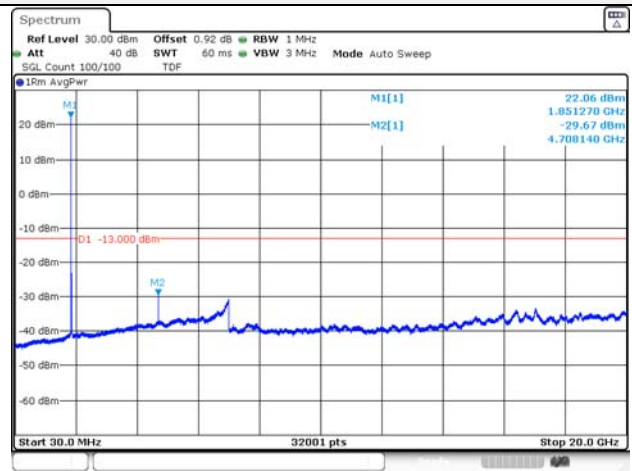

65, Sinwon-ro, Yeongtong-gu,
Suwon-si, Gyeonggi-do, 16677, Korea
TEL: 82-31-285-0894 FAX: 82-505-299-8311
www.kctl.co.kr

Report No.:
KR21-SRF0085-D
Page (125) of (265)

20M BW QPSK Low ch.

20M BW 16QAM Low ch.