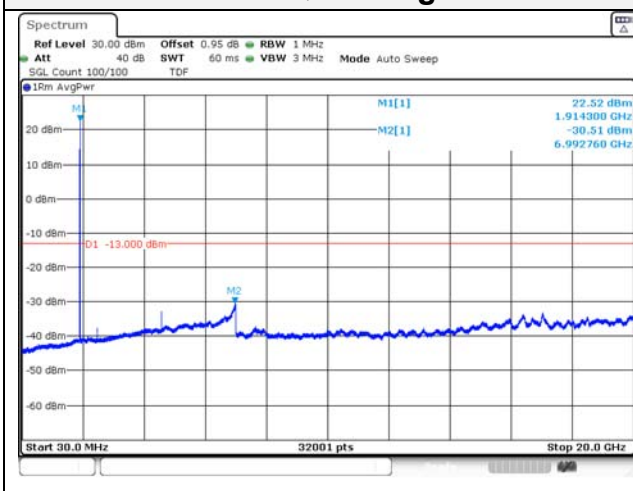

1.4M BW 16QAM Low ch.

1.4M BW QPSK Mid ch.

1.4M BW 16QAM Mid ch.

1.4M BW QPSK High ch.

1.4M BW 16QAM High ch.

KCTL Inc.

65, Sinwon-ro, Yeongtong-gu,
Suwon-si, Gyeonggi-do, 16677, Korea
TEL: 82-31-285-0894 FAX: 82-505-299-8311
www.kctl.co.kr