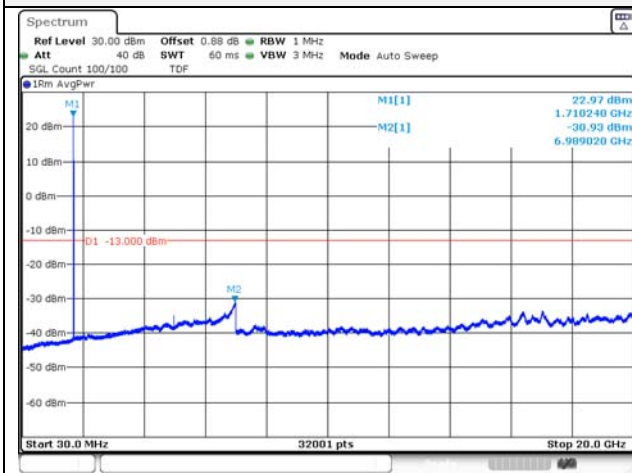

KCTL Inc.

65, Sinwon-ro, Yeongtong-gu,
Suwon-si, Gyeonggi-do, 16677, Korea
TEL: 82-31-285-0894 FAX: 82-505-299-8311
www.kctl.co.kr

Report No.:
KR21-SRF0085-D
Page (148) of (265)

3M BW QPSK Low ch.