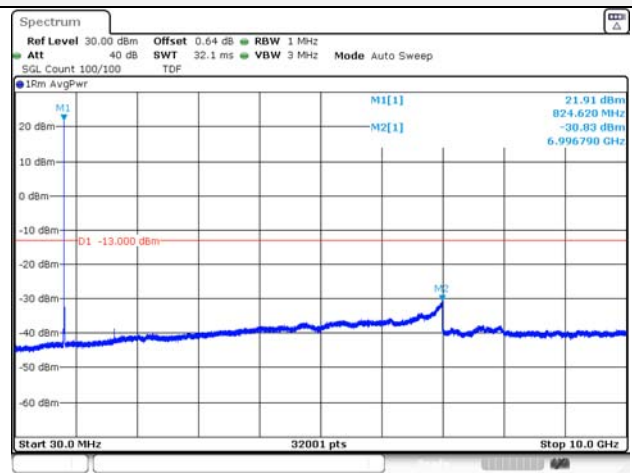

65, Sinwon-ro, Yeongtong-gu,
Suwon-si, Gyeonggi-do, 16677, Korea
TEL: 82-31-285-0894 FAX: 82-505-299-8311
www.kctl.co.kr

Report No.:
KR21-SRF0085-D
Page (144) of (265)

5M BW QPSK Low ch.

5M BW 16QAM Low ch.