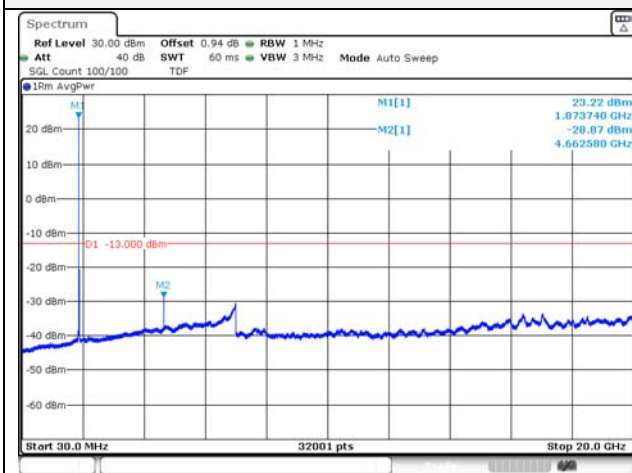

20M BW QPSK Mid ch.