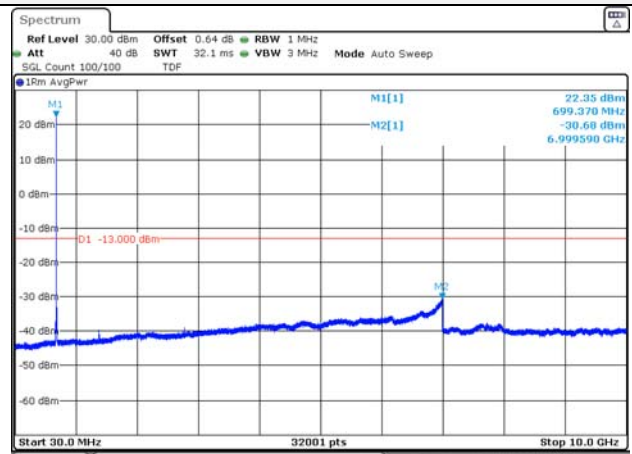

5M BW 16QAM Low ch.