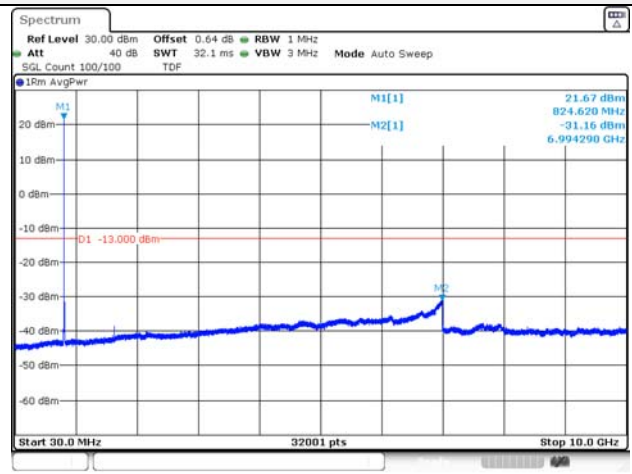

5M BW 16QAM Low ch.