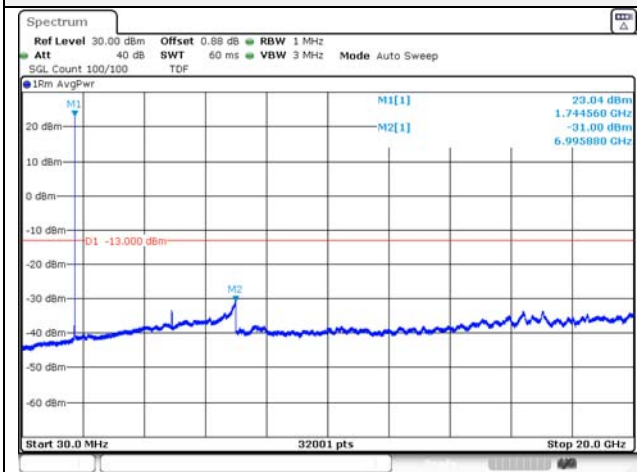

Report No.:
KR21-SRF0085-D
Page (147) of (265)

Test mode: LTE Band 66/4

1.4M BW QPSK Low ch.

1.4M BW 16QAM Low ch.

1.4M BW QPSK Mid ch.

1.4M BW 16QAM Mid ch.

1.4M BW QPSK High ch.

1.4M BW 16QAM High ch.