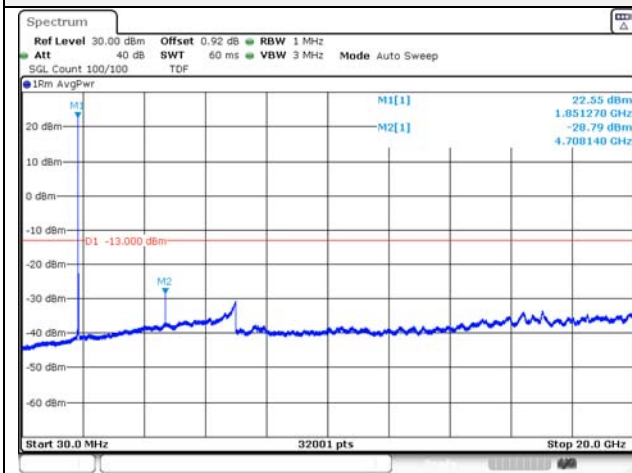

KCTL Inc.

65, Sinwon-ro, Yeongtong-gu,
Suwon-si, Gyeonggi-do, 16677, Korea
TEL: 82-31-285-0894 FAX: 82-505-299-8311
www.kctl.co.kr

Report No.:
KR21-SRF0085-D
Page (141) of (265)

20M BW QPSK Low ch.