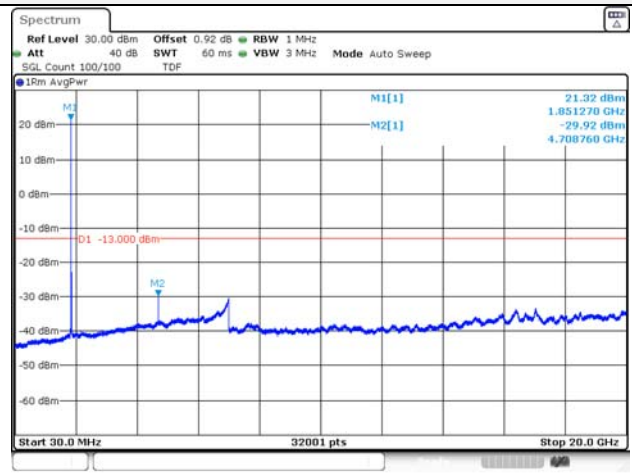

Report No.:
KR21-SRF0085-D
Page (124) of (265)

15M BW QPSK Low ch.

15M BW 16QAM Low ch.

15M BW QPSK Mid ch.

15M BW 16QAM Mid ch.

15M BW QPSK High ch.

15M BW 16QAM High ch.

KCTL Inc.