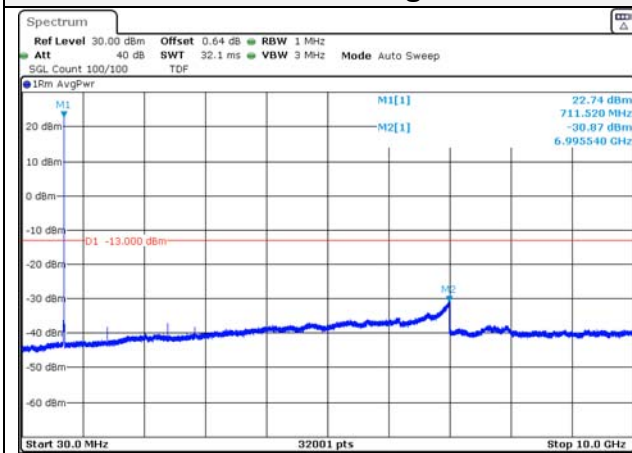

Report No.:
KR21-SRF0085-D
Page (132) of (265)

5M BW QPSK Low ch.

5M BW 16QAM Low ch.

5M BW QPSK Mid ch.

5M BW 16QAM Mid ch.

5M BW QPSK High ch.

5M BW 16QAM High ch.

KCTL Inc.