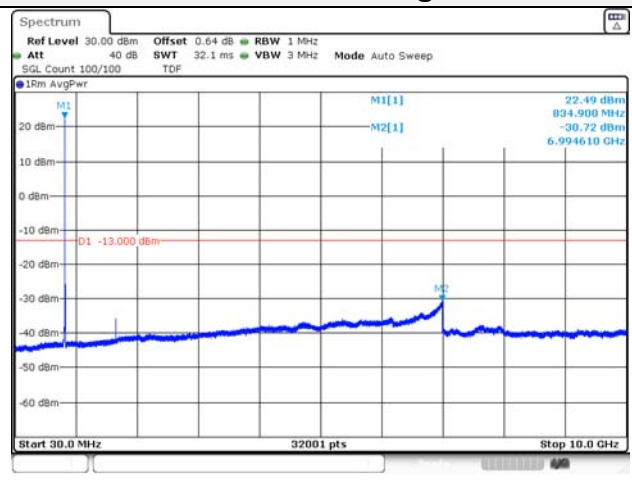

15M BW 16QAM High ch.