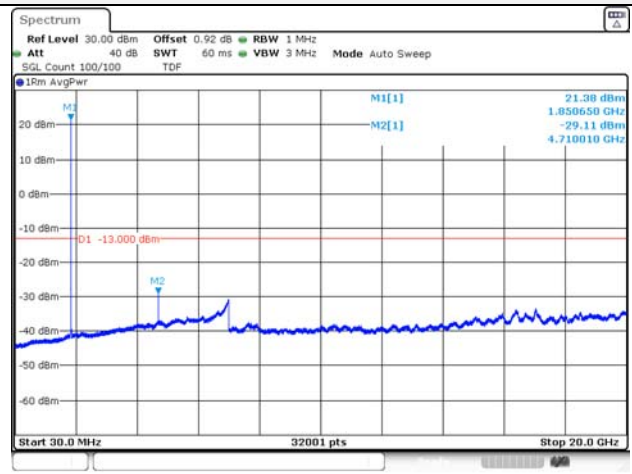

KCTL Inc.

65, Sinwon-ro, Yeongtong-gu,
Suwon-si, Gyeonggi-do, 16677, Korea
TEL: 82-31-285-0894 FAX: 82-505-299-8311
www.kctl.co.kr

Report No.:
KR21-SRF0085-D
Page (121) of (265)

3M BW QPSK Low ch.

3M BW 16QAM Low ch.