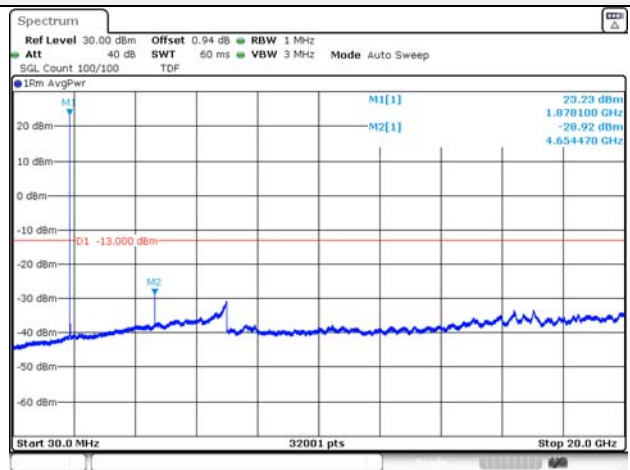

Report No.:
KR21-SRF0085-D
Page (122) of (265)

5M BW QPSK Low ch.

5M BW 16QAM Low ch.

5M BW QPSK Mid ch.

5M BW 16QAM Mid ch.

5M BW QPSK High ch.

5M BW 16QAM High ch.

KCTL Inc.