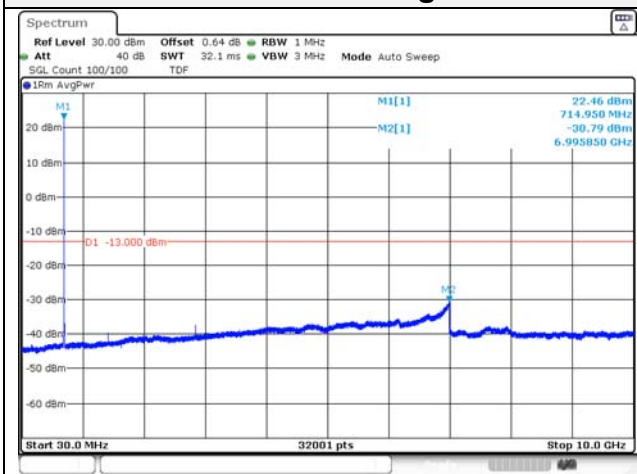

Report No.:
KR21-SRF0085-D
Page (130) of (265)

Test mode: LTE Band 12

1.4M BW QPSK Low ch.

1.4M BW 16QAM Low ch.

1.4M BW QPSK Mid ch.

1.4M BW 16QAM Mid ch.

1.4M BW QPSK High ch.

1.4M BW 16QAM High ch.