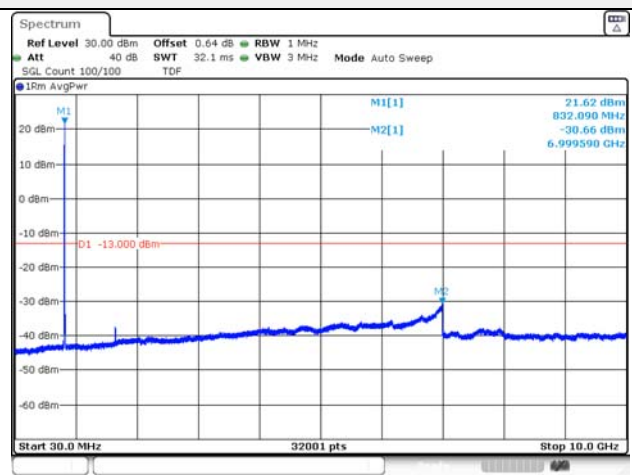

10M BW 16QAM Mid ch.