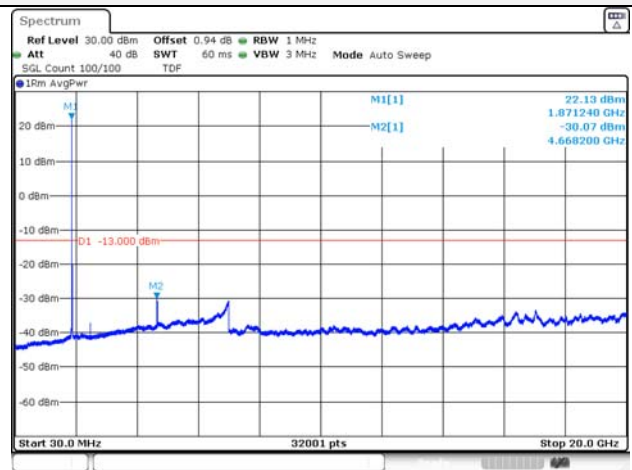

20M BW 16QAM Mid ch.