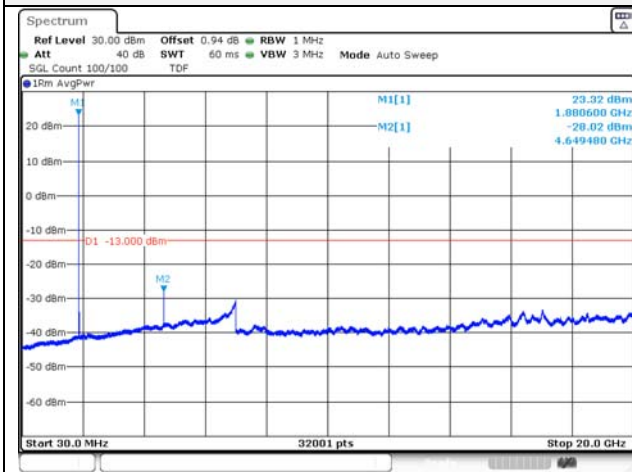

5M BW QPSK Mid ch.