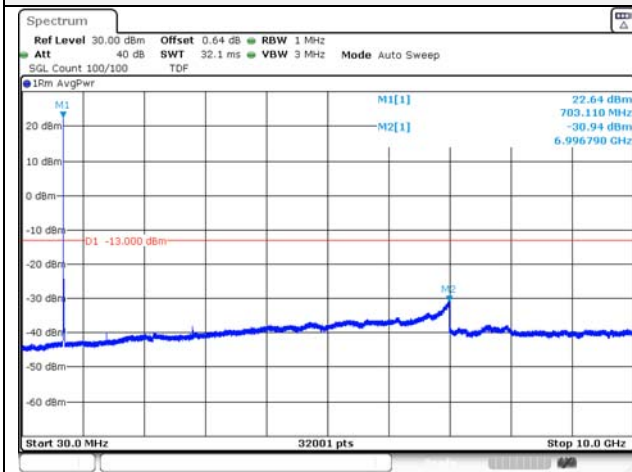

10M BW QPSK Mid ch.