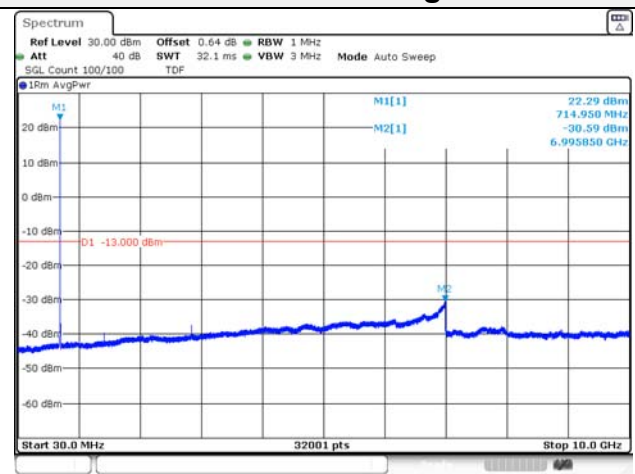

Report No.:
KR21-SRF0085-D
Page (130) of (265)

Test mode: LTE Band 12

1.4M BW QPSK Low ch.

1.4M BW 16QAM Low ch.

1.4M BW QPSK Mid ch.

1.4M BW 16QAM Mid ch.

1.4M BW QPSK High ch.

1.4M BW 16QAM High ch.