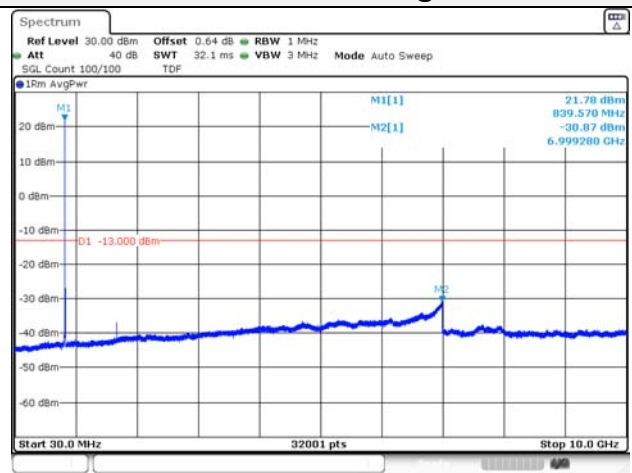

Report No.:
KR21-SRF0085-D
Page (145) of (265)

10M BW QPSK Low ch.

10M BW 16QAM Low ch.

10M BW QPSK Mid ch.

10M BW 16QAM Mid ch.

10M BW QPSK High ch.

10M BW 16QAM High ch.

KCTL Inc.