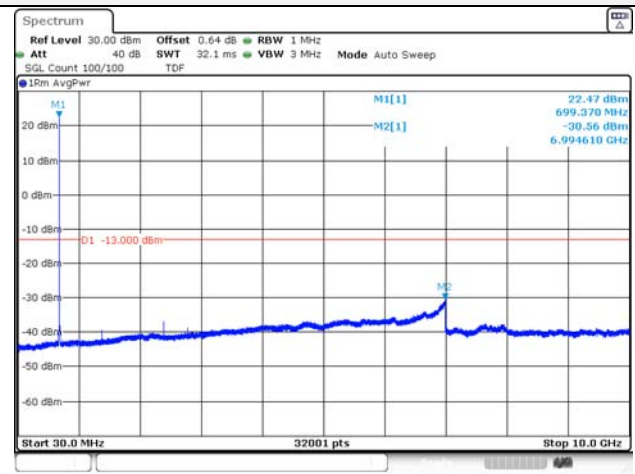

Report No.:
KR21-SRF0085-D
Page (130) of (265)

Test mode: LTE Band 12

1.4M BW QPSK Low ch.

1.4M BW 16QAM Low ch.

1.4M BW QPSK Mid ch.

1.4M BW 16QAM Mid ch.

1.4M BW QPSK High ch.

1.4M BW 16QAM High ch.