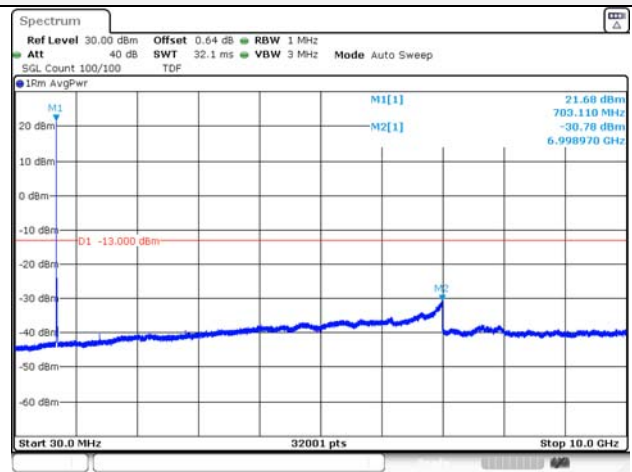

10M BW 16QAM Mid ch.