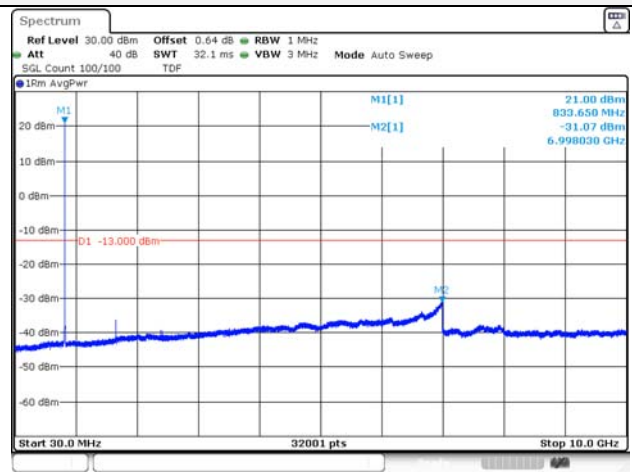

Report No.:
KR21-SRF0085-D
Page (128) of (265)

5M BW QPSK Low ch.

5M BW 16QAM Low ch.

5M BW QPSK Mid ch.

5M BW 16QAM Mid ch.

5M BW QPSK High ch.

5M BW 16QAM High ch.

KCTL Inc.