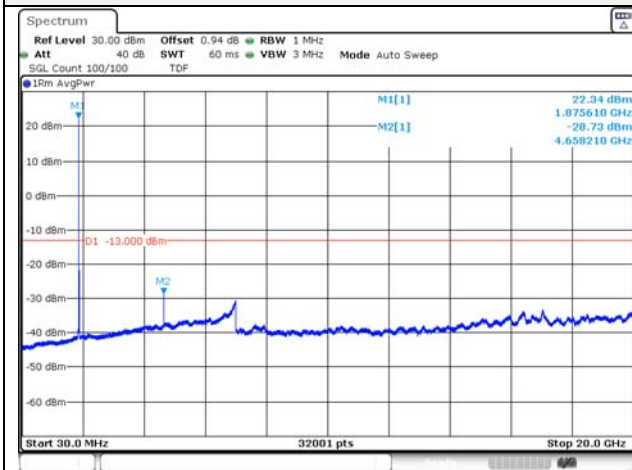

15M BW QPSK Mid ch.