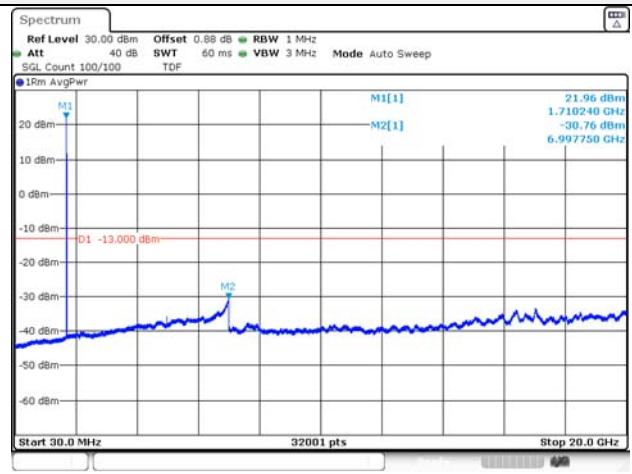

5M BW 16QAM Low ch.