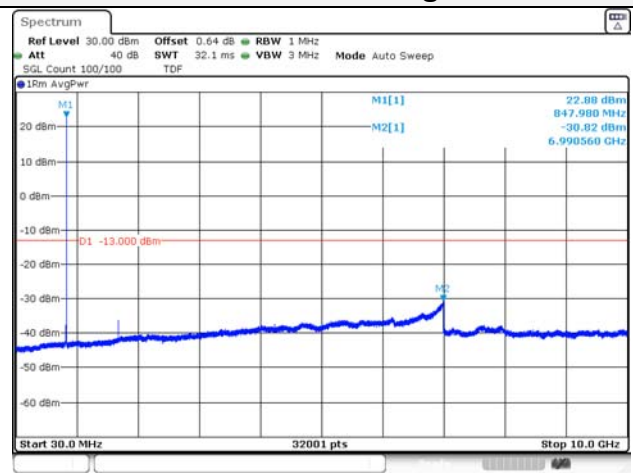

Report No.:
KR21-SRF0085-D
Page (126) of (265)

Test mode: LTE Band 5

1.4M BW QPSK Low ch.

1.4M BW 16QAM Low ch.

1.4M BW QPSK Mid ch.

1.4M BW 16QAM Mid ch.

1.4M BW QPSK High ch.

1.4M BW 16QAM High ch.