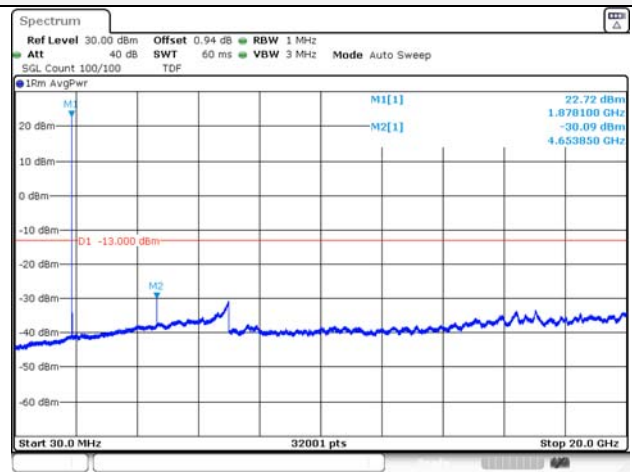

Report No.:
KR21-SRF0085-D
Page (139) of (265)

10M BW QPSK Low ch.

10M BW 16QAM Low ch.

10M BW QPSK Mid ch.

10M BW 16QAM Mid ch.

10M BW QPSK High ch.

10M BW 16QAM High ch.

KCTL Inc.