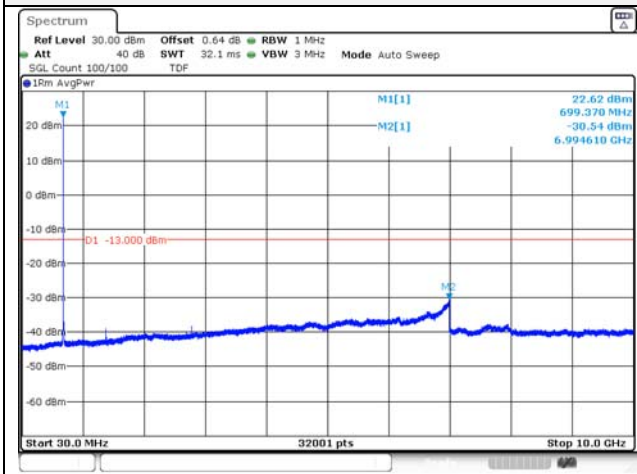

Report No.:
KR21-SRF0085-D
Page (130) of (265)

Test mode: LTE Band 12

1.4M BW QPSK Low ch.

1.4M BW 16QAM Low ch.

1.4M BW QPSK Mid ch.

1.4M BW 16QAM Mid ch.

1.4M BW QPSK High ch.

1.4M BW 16QAM High ch.