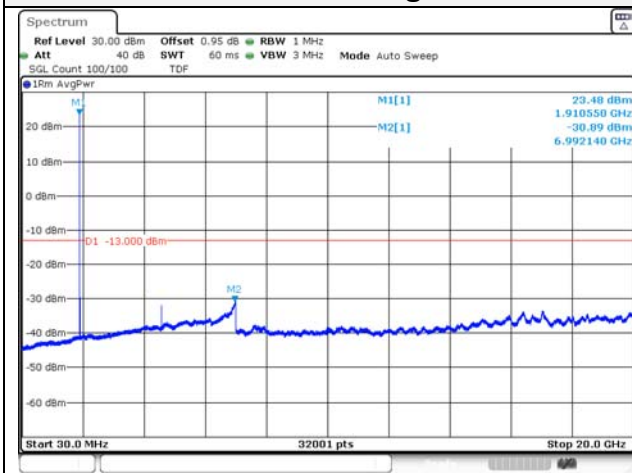

5M BW QPSK High ch.