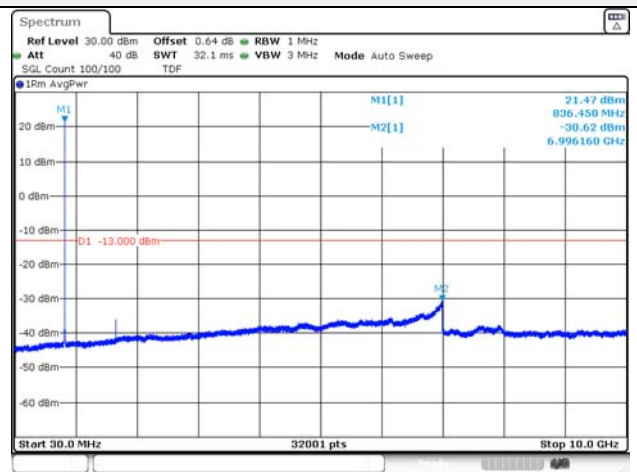

1.4M BW 16QAM Mid ch.