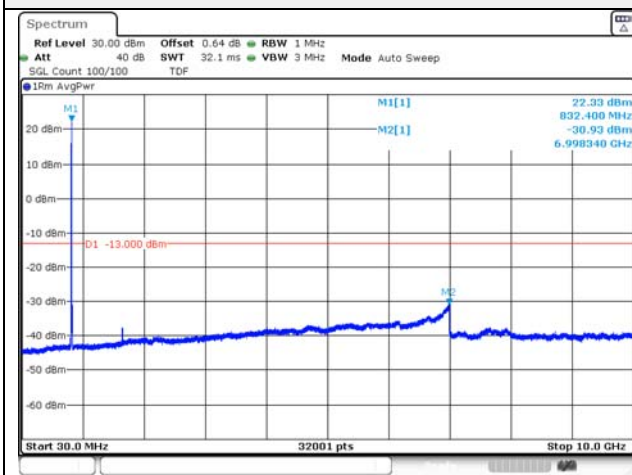

10M BW QPSK Mid ch.