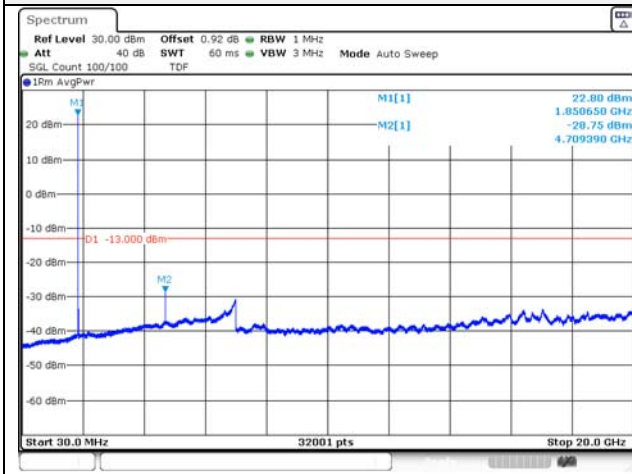

KCTL Inc.

65, Sinwon-ro, Yeongtong-gu,
Suwon-si, Gyeonggi-do, 16677, Korea
TEL: 82-31-285-0894 FAX: 82-505-299-8311
www.kctl.co.kr

Report No.:
KR21-SRF0085-D
Page (139) of (265)

10M BW QPSK Low ch.