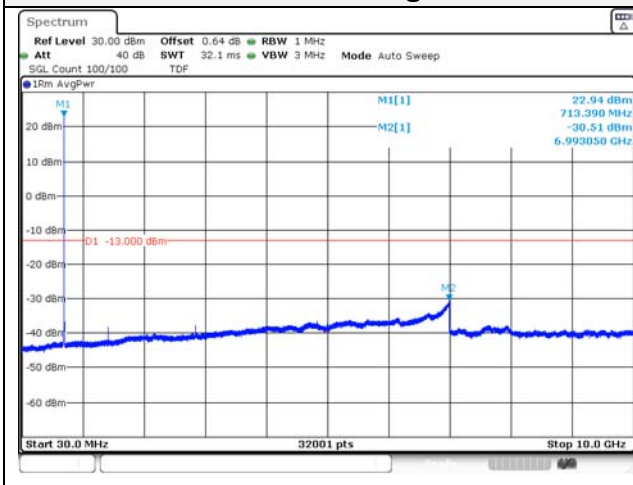

3M BW QPSK High ch.