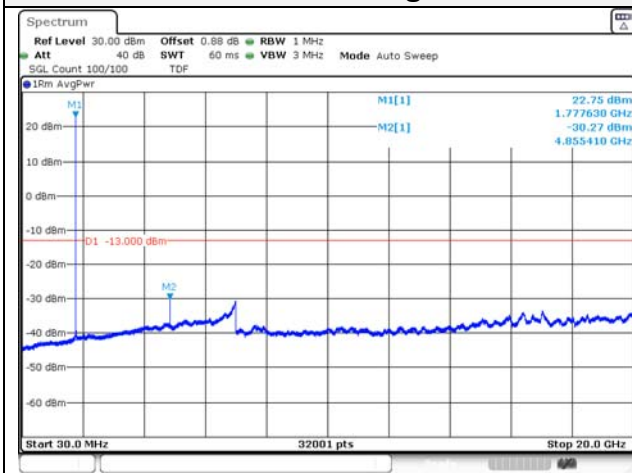

3M BW QPSK High ch.