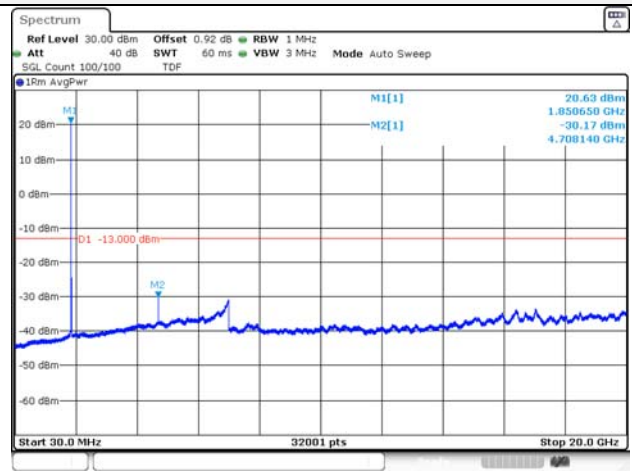

65, Sinwon-ro, Yeongtong-gu,
Suwon-si, Gyeonggi-do, 16677, Korea
TEL: 82-31-285-0894 FAX: 82-505-299-8311
www.kctl.co.kr

Report No.:
KR21-SRF0085-D
Page (140) of (265)

15M BW QPSK Low ch.

15M BW 16QAM Low ch.