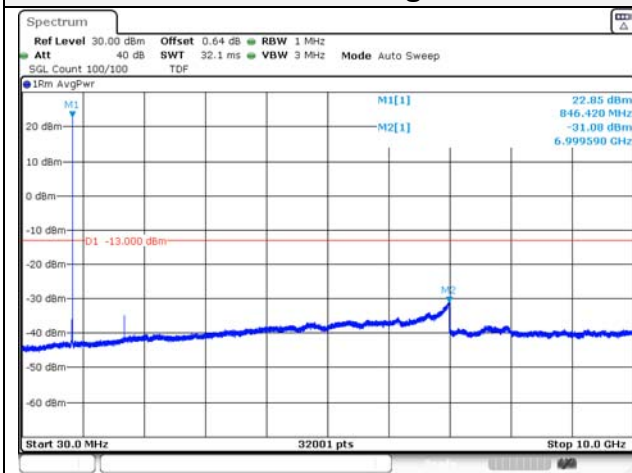

3M BW QPSK High ch.