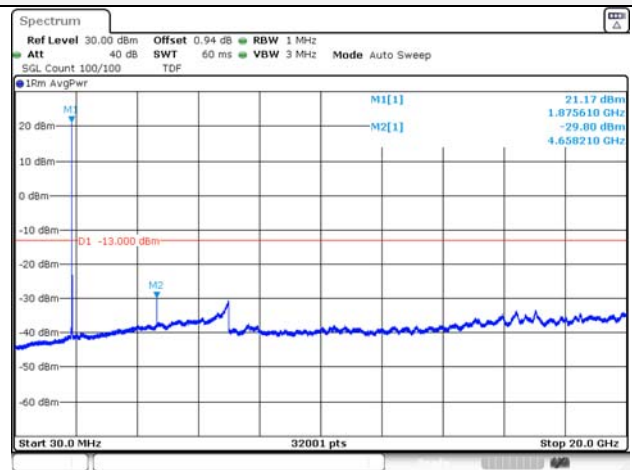

15M BW 16QAM Mid ch.