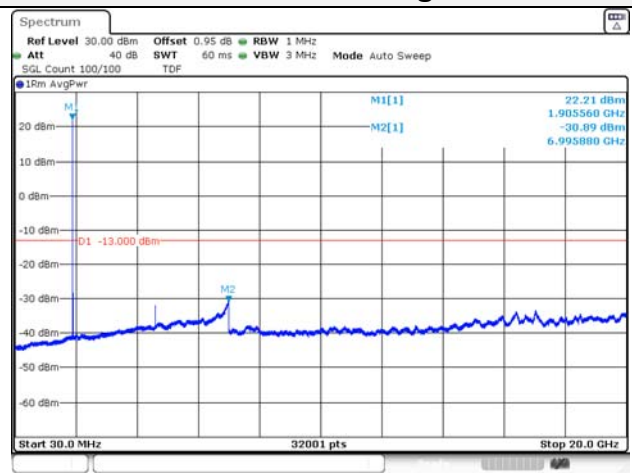

10M BW 16QAM High ch.