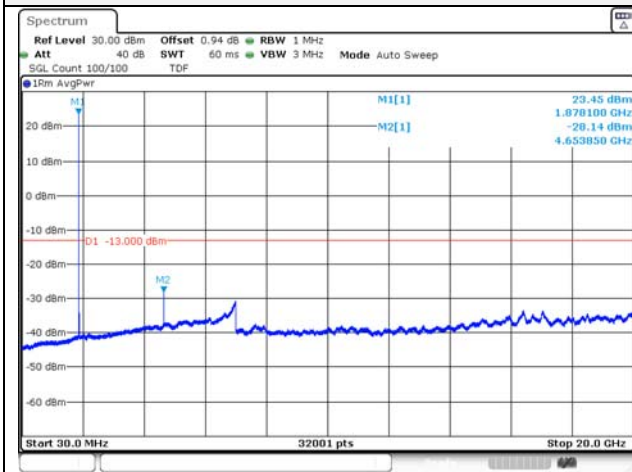

10M BW QPSK Mid ch.