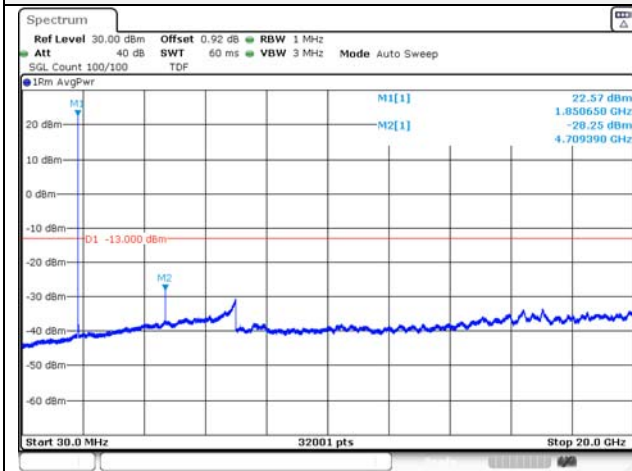

Report No.:
KR21-SRF0085-D
Page (122) of (265)

5M BW QPSK Low ch.

5M BW 16QAM Low ch.

5M BW QPSK Mid ch.

5M BW 16QAM Mid ch.

5M BW QPSK High ch.

5M BW 16QAM High ch.

KCTL Inc.