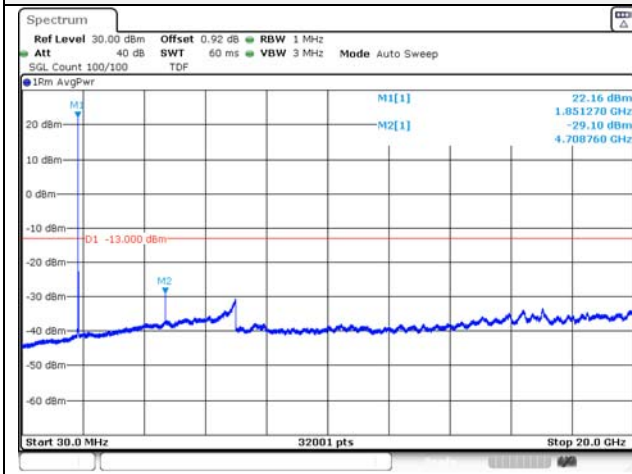

KCTL Inc.

65, Sinwon-ro, Yeongtong-gu,
Suwon-si, Gyeonggi-do, 16677, Korea
TEL: 82-31-285-0894 FAX: 82-505-299-8311
www.kctl.co.kr

Report No.:
KR21-SRF0085-D
Page (124) of (265)

15M BW QPSK Low ch.