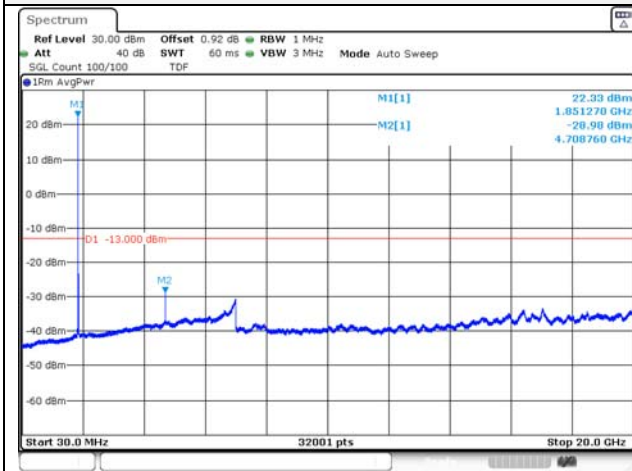

KCTL Inc.

65, Sinwon-ro, Yeongtong-gu,
Suwon-si, Gyeonggi-do, 16677, Korea
TEL: 82-31-285-0894 FAX: 82-505-299-8311
www.kctl.co.kr

Report No.:
KR21-SRF0085-D
Page (140) of (265)

15M BW QPSK Low ch.