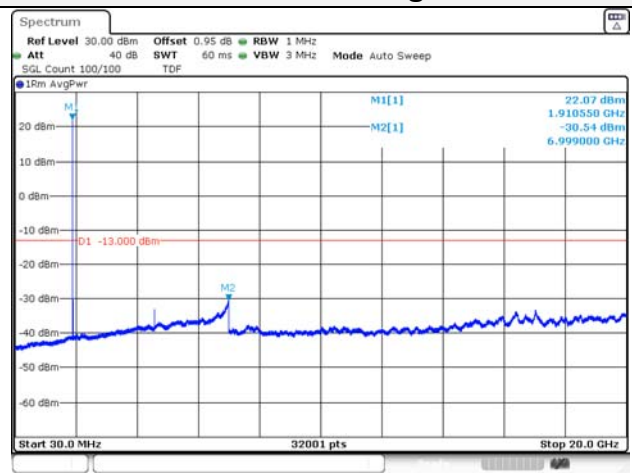

5M BW QPSK Mid ch.

5M BW 16QAM Mid ch.

5M BW QPSK High ch.

5M BW 16QAM High ch.

KCTL Inc.

65, Sinwon-ro, Yeongtong-gu,
Suwon-si, Gyeonggi-do, 16677, Korea
TEL: 82-31-285-0894 FAX: 82-505-299-8311
www.kctl.co.kr