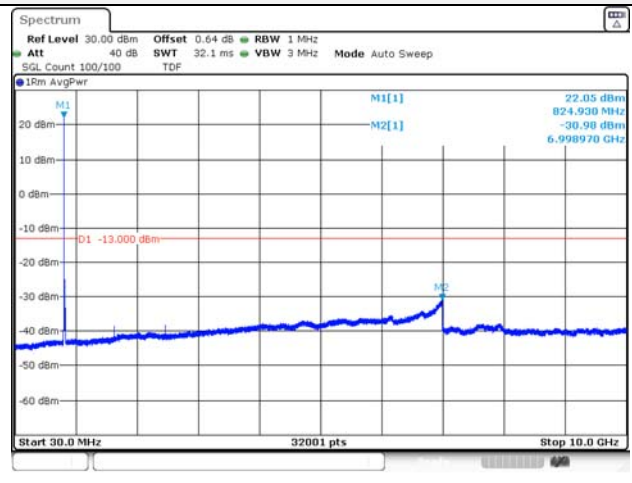

65, Sinwon-ro, Yeongtong-gu,
Suwon-si, Gyeonggi-do, 16677, Korea
TEL: 82-31-285-0894 FAX: 82-505-299-8311
www.kctl.co.kr

Report No.:
KR21-SRF0085-D
Page (146) of (265)

15M BW QPSK Low ch.

15M BW 16QAM Low ch.