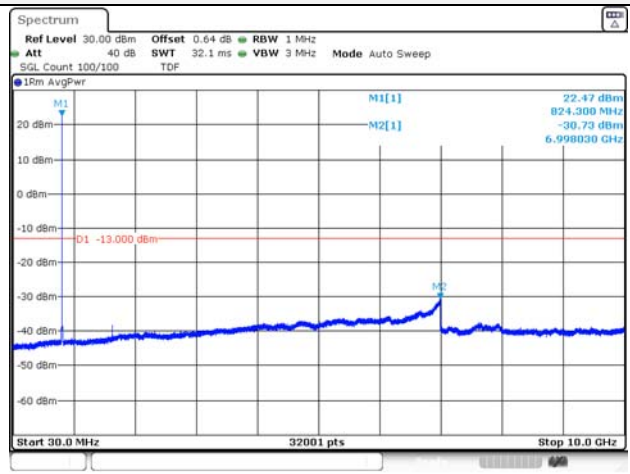

3M BW 16QAM Low ch.