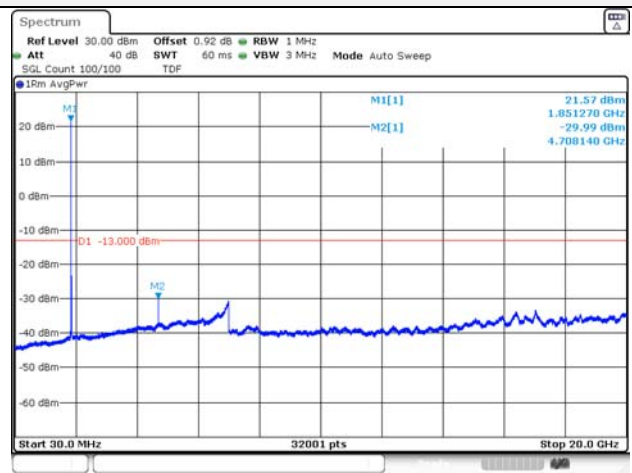

20M BW 16QAM Low ch.