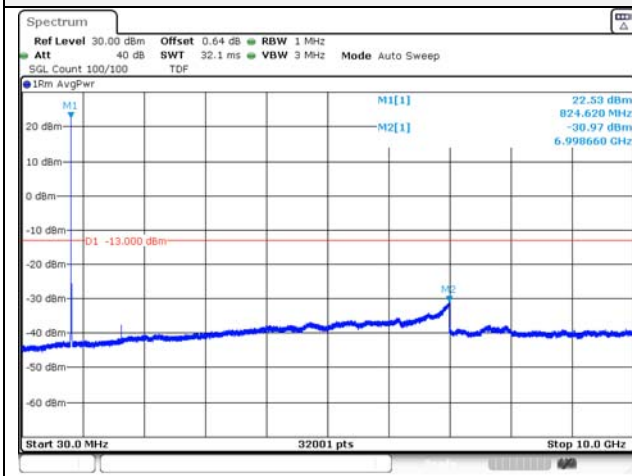

KCTL Inc.

65, Sinwon-ro, Yeongtong-gu,
Suwon-si, Gyeonggi-do, 16677, Korea
TEL: 82-31-285-0894 FAX: 82-505-299-8311
www.kctl.co.kr

Report No.:
KR21-SRF0085-D
Page (129) of (265)

10M BW QPSK Low ch.