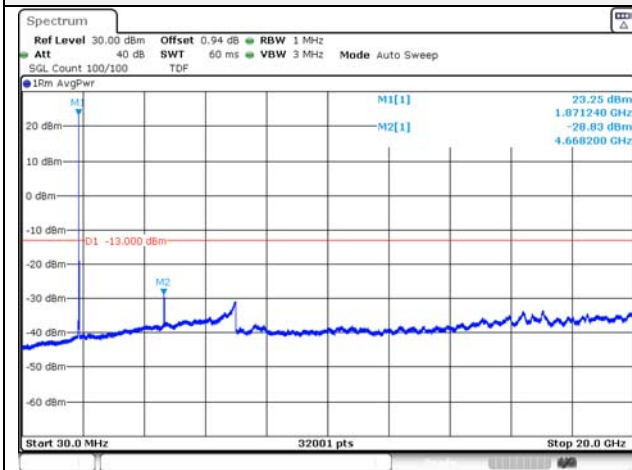

20M BW QPSK Mid ch.