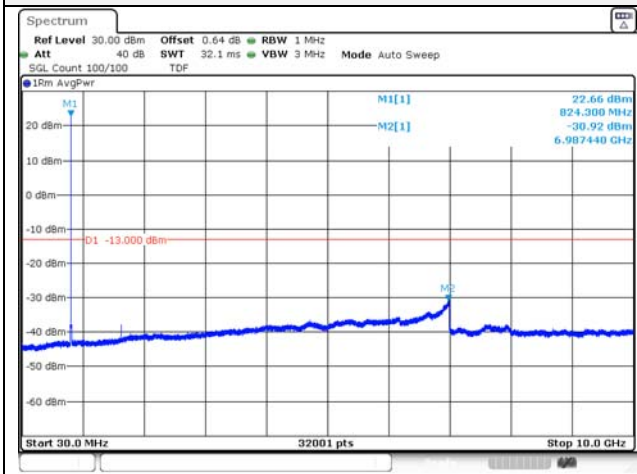

65, Sinwon-ro, Yeongtong-gu,
Suwon-si, Gyeonggi-do, 16677, Korea
TEL: 82-31-285-0894 FAX: 82-505-299-8311
www.kctl.co.kr

Report No.:
KR21-SRF0085-D
Page (142) of (265)

Test mode: LTE Band 26

1.4M BW QPSK Low ch.