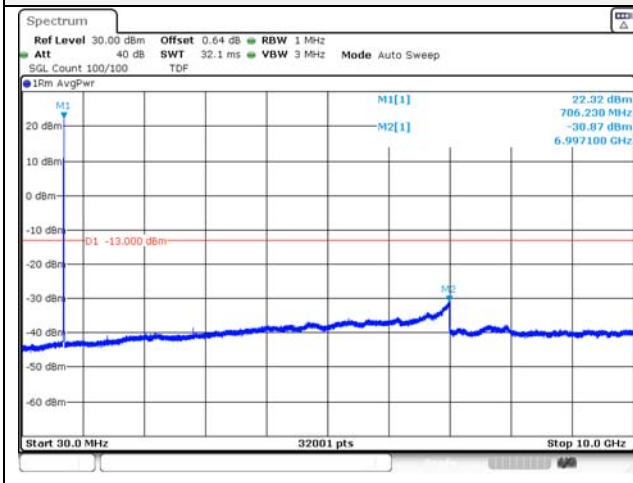

3M BW QPSK Mid ch.