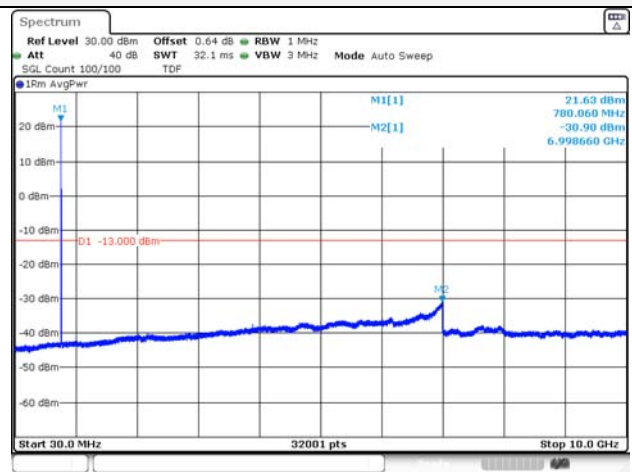

Report No.:
KR21-SRF0085-D
Page (134) of (265)

Test mode: LTE Band 13

5 M BW QPSK Low ch.

5 M BW 16QAM Low ch.

5 M BW QPSK Mid ch.

5 M BW 16QAM Mid ch.

5 M BW QPSK High ch.

5 M BW 16QAM High ch.