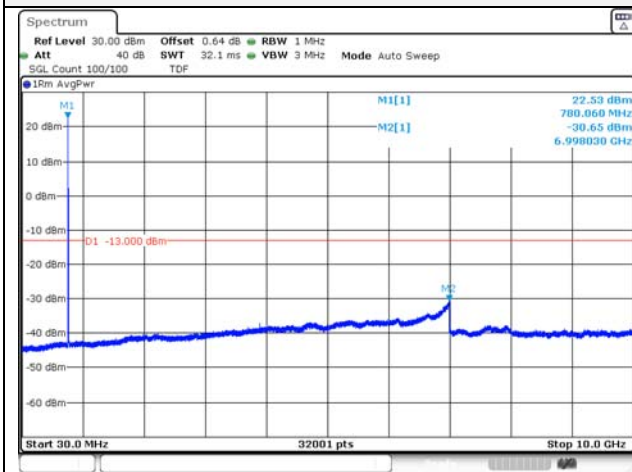

Report No.:
KR21-SRF0085-D
Page (134) of (265)

Test mode: LTE Band 13

5 M BW QPSK Low ch.

5 M BW 16QAM Low ch.

5 M BW QPSK Mid ch.

5 M BW 16QAM Mid ch.

5 M BW QPSK High ch.

5 M BW 16QAM High ch.