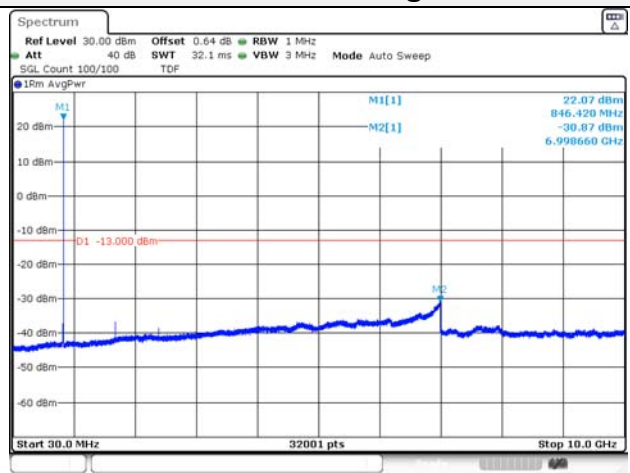

3M BW 16QAM High ch.