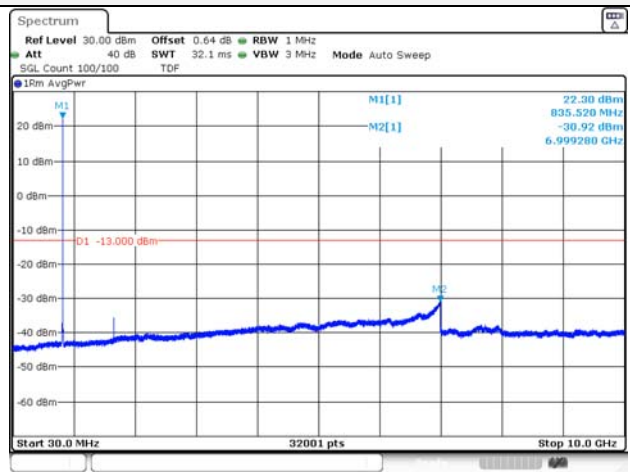

3M BW 16QAM Mid ch.