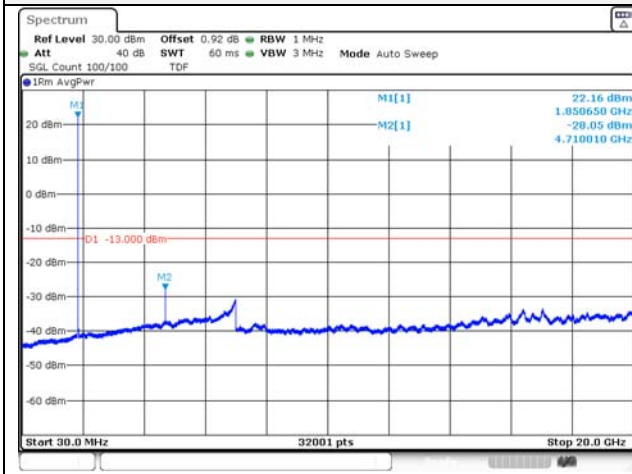

KCTL Inc.

65, Sinwon-ro, Yeongtong-gu,
Suwon-si, Gyeonggi-do, 16677, Korea
TEL: 82-31-285-0894 FAX: 82-505-299-8311
www.kctl.co.kr

Report No.:
KR21-SRF0085-D
Page (137) of (265)

3M BW QPSK Low ch.