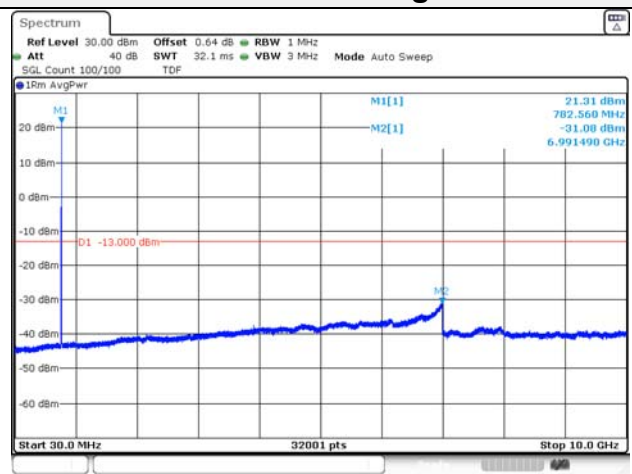

Report No.:
KR21-SRF0085-D
Page (134) of (265)

Test mode: LTE Band 13

5 M BW QPSK Low ch.

5 M BW 16QAM Low ch.

5 M BW QPSK Mid ch.

5 M BW 16QAM Mid ch.

5 M BW QPSK High ch.

5 M BW 16QAM High ch.