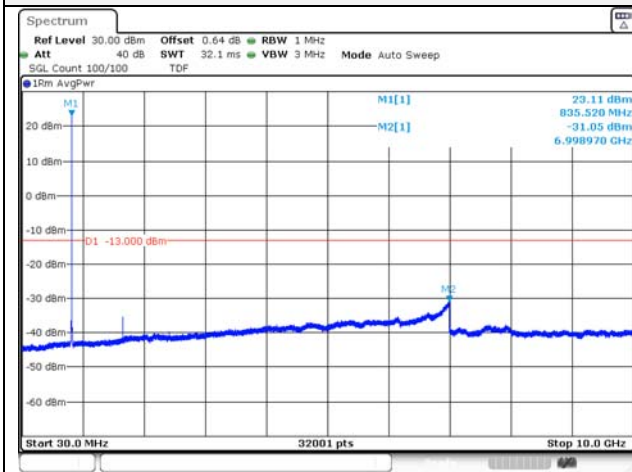

3M BW QPSK Mid ch.