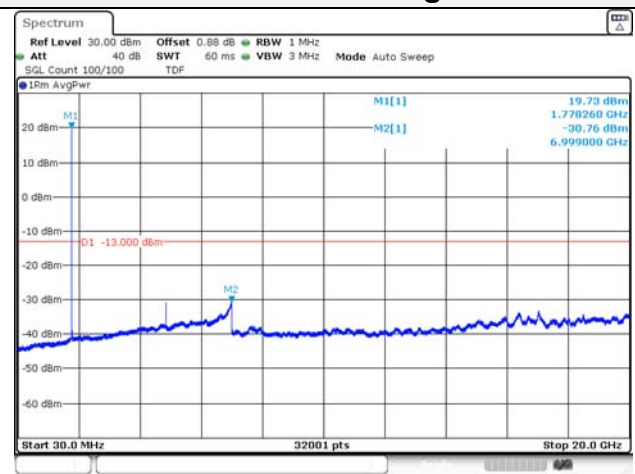

Report No.:
KR21-SRF0085-D
Page (147) of (265)

Test mode: LTE Band 66/4

1.4M BW QPSK Low ch.

1.4M BW 16QAM Low ch.

1.4M BW QPSK Mid ch.

1.4M BW 16QAM Mid ch.

1.4M BW QPSK High ch.

1.4M BW 16QAM High ch.