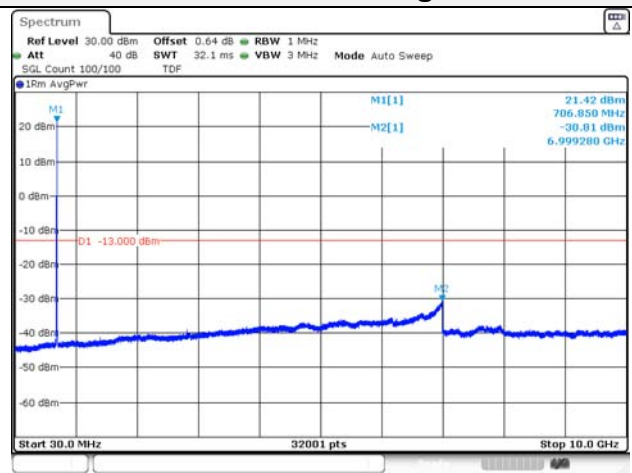

10M BW 16QAM High ch.