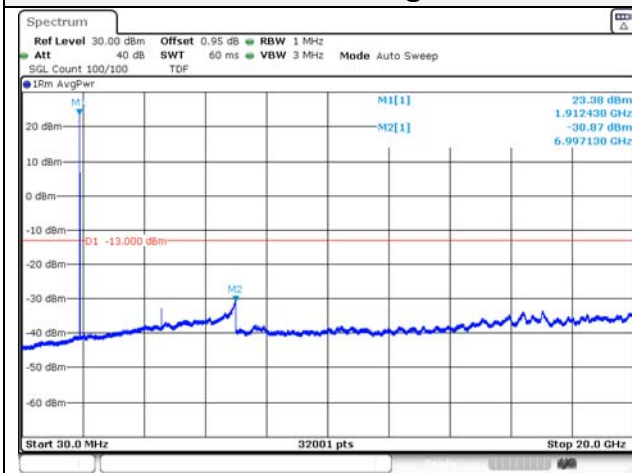

3M BW QPSK High ch.