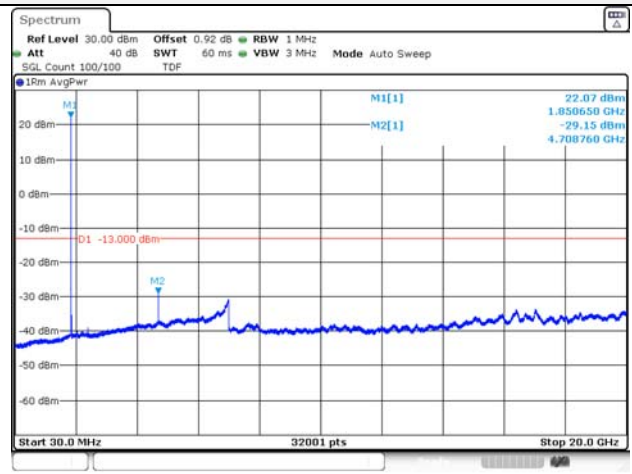

65, Sinwon-ro, Yeongtong-gu,
Suwon-si, Gyeonggi-do, 16677, Korea
TEL: 82-31-285-0894 FAX: 82-505-299-8311
www.kctl.co.kr

Report No.:
KR21-SRF0085-D
Page (123) of (265)

10M BW QPSK Low ch.

10M BW 16QAM Low ch.