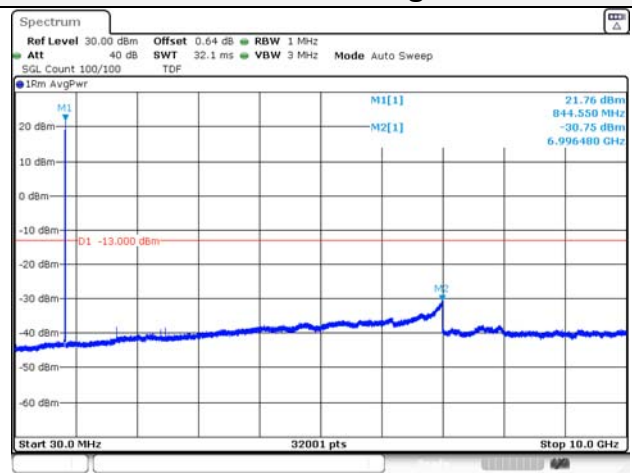

Report No.:
KR21-SRF0085-D
Page (128) of (265)

5M BW QPSK Low ch.

5M BW 16QAM Low ch.

5M BW QPSK Mid ch.

5M BW 16QAM Mid ch.

5M BW QPSK High ch.

5M BW 16QAM High ch.

KCTL Inc.