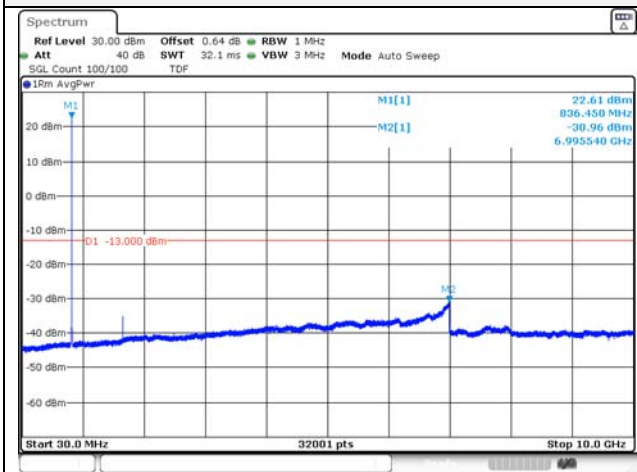

1.4M BW QPSK Mid ch.