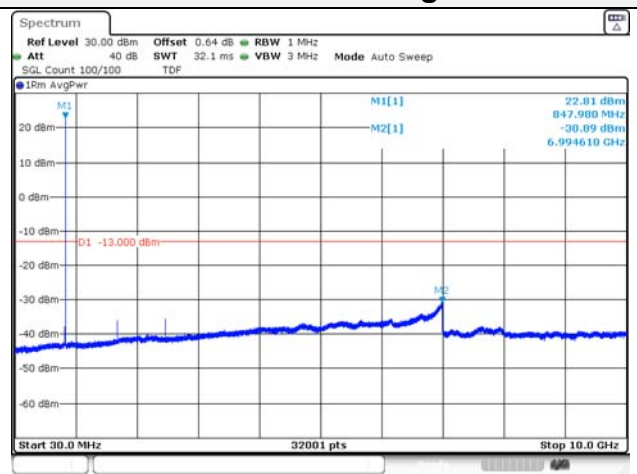

1.4M BW 16QAM Low ch.

1.4M BW QPSK Mid ch.

1.4M BW 16QAM Mid ch.

1.4M BW QPSK High ch.

1.4M BW 16QAM High ch.

KCTL Inc.

65, Sinwon-ro, Yeongtong-gu,
Suwon-si, Gyeonggi-do, 16677, Korea
TEL: 82-31-285-0894 FAX: 82-505-299-8311
www.kctl.co.kr