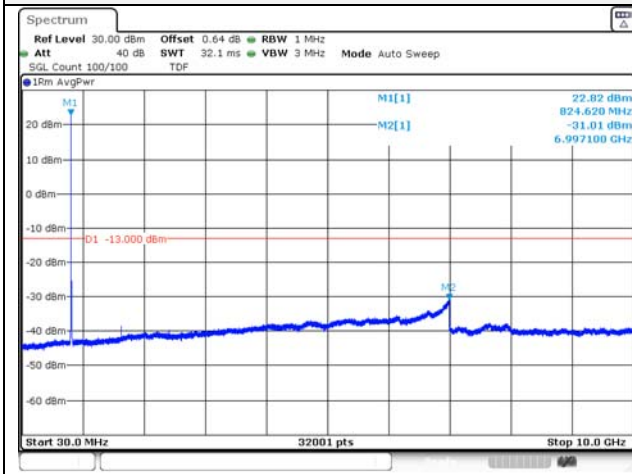

KCTL Inc.

65, Sinwon-ro, Yeongtong-gu,
Suwon-si, Gyeonggi-do, 16677, Korea
TEL: 82-31-285-0894 FAX: 82-505-299-8311
www.kctl.co.kr

Report No.:
KR21-SRF0085-D
Page (145) of (265)

10M BW QPSK Low ch.