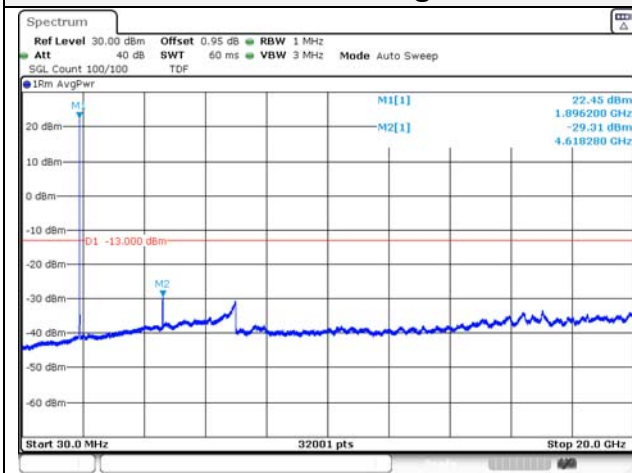

Report No.:
KR21-SRF0085-D
Page (124) of (265)

15M BW QPSK Low ch.

15M BW 16QAM Low ch.

15M BW QPSK Mid ch.

15M BW 16QAM Mid ch.

15M BW QPSK High ch.

15M BW 16QAM High ch.

KCTL Inc.