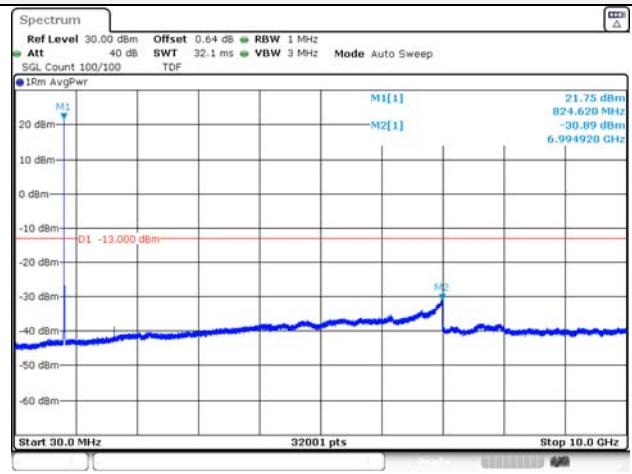

10M BW 16QAM Low ch.