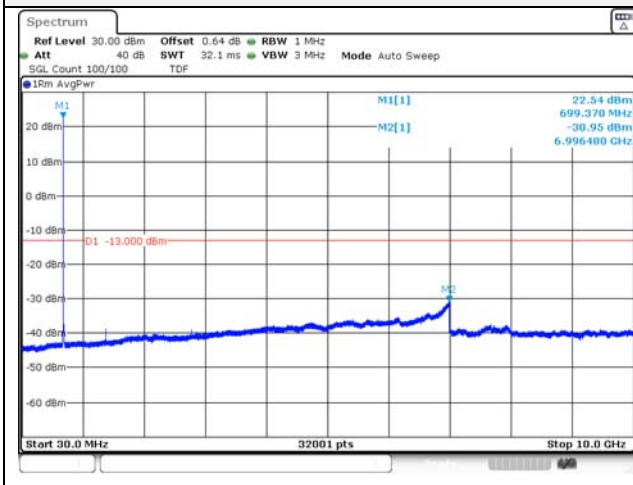

KCTL Inc.

65, Sinwon-ro, Yeongtong-gu,
Suwon-si, Gyeonggi-do, 16677, Korea
TEL: 82-31-285-0894 FAX: 82-505-299-8311
www.kctl.co.kr

Report No.:
KR21-SRF0085-D
Page (131) of (265)

3M BW QPSK Low ch.