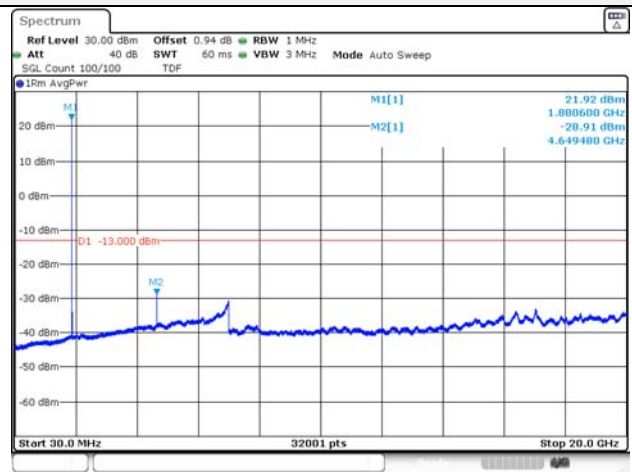

5M BW 16QAM Mid ch.