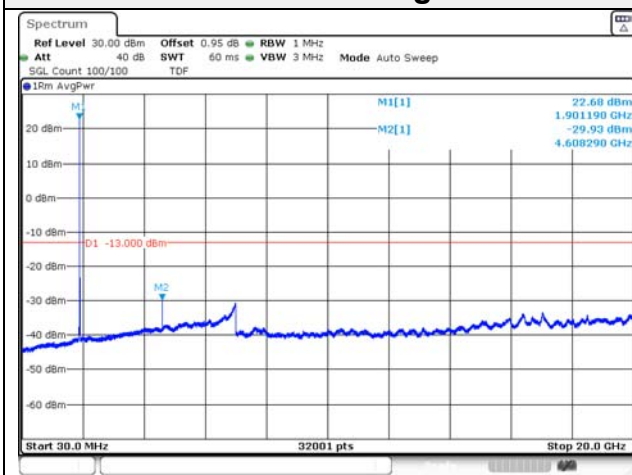

15M BW QPSK High ch.