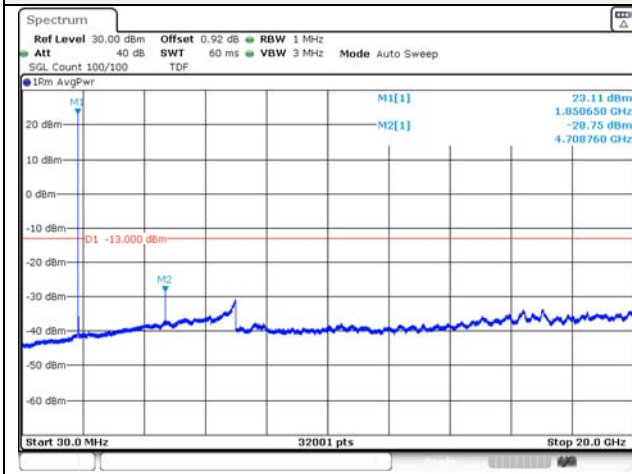

KCTL Inc.

65, Sinwon-ro, Yeongtong-gu,
Suwon-si, Gyeonggi-do, 16677, Korea
TEL: 82-31-285-0894 FAX: 82-505-299-8311
www.kctl.co.kr

Report No.:
KR21-SRF0085-D
Page (123) of (265)

10M BW QPSK Low ch.