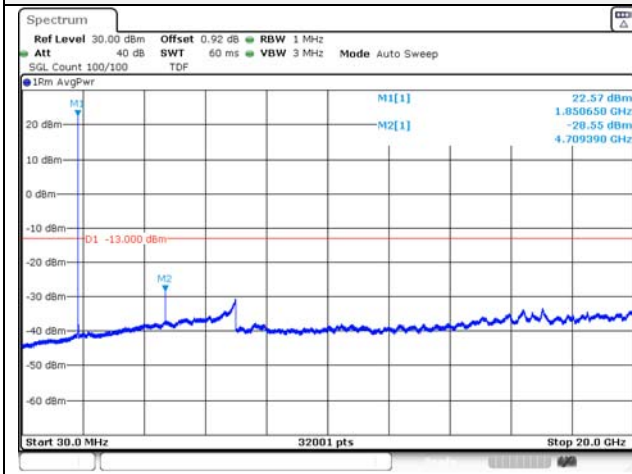

KCTL Inc.

65, Sinwon-ro, Yeongtong-gu,
Suwon-si, Gyeonggi-do, 16677, Korea
TEL: 82-31-285-0894 FAX: 82-505-299-8311
www.kctl.co.kr

Report No.:
KR21-SRF0085-D
Page (138) of (265)

5M BW QPSK Low ch.