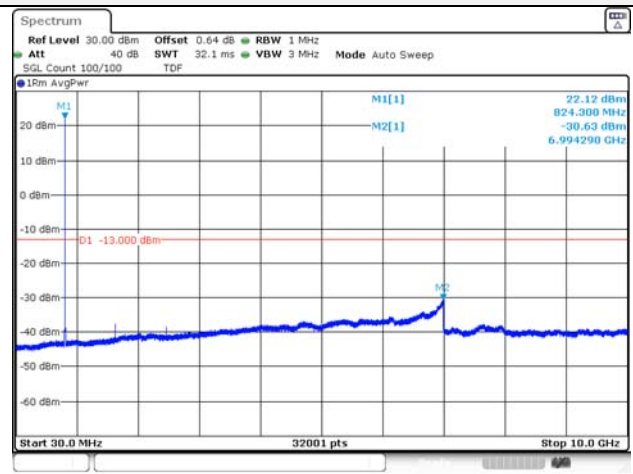

Report No.:
KR21-SRF0085-D
Page (126) of (265)

Test mode: LTE Band 5

1.4M BW QPSK Low ch.

1.4M BW 16QAM Low ch.

1.4M BW QPSK Mid ch.

1.4M BW 16QAM Mid ch.

1.4M BW QPSK High ch.

1.4M BW 16QAM High ch.