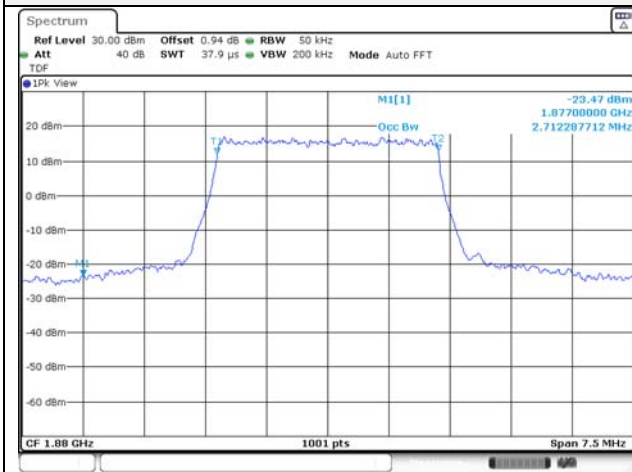

3M BW QPSK Mid ch.