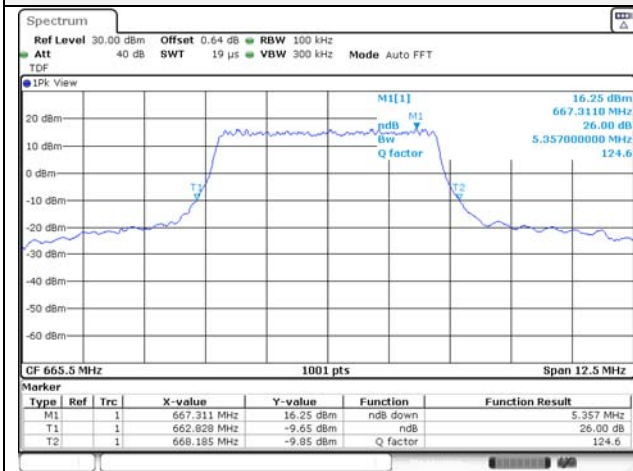

Report No.:
KR21-SRF0085-D
Page (78) of (265)

Test mode: LTE Band 71

5M BW QPSK Low ch.

5M BW 16QAM Low ch.

5M BW QPSK Mid ch.

5M BW 16QAM Mid ch.

5M BW QPSK High ch.

5M BW 16QAM High ch.