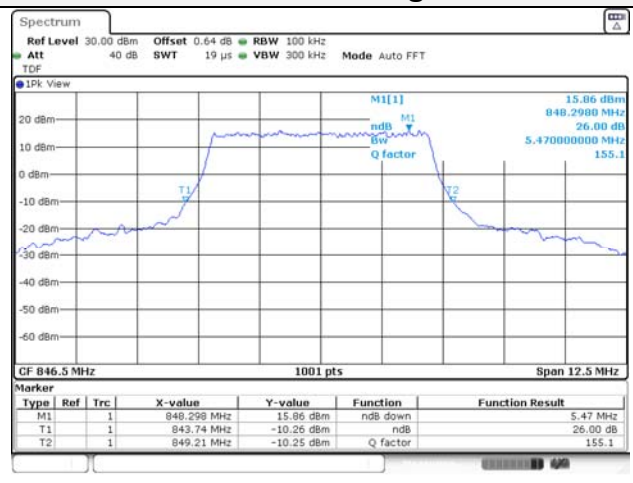

5M BW 16QAM High ch.