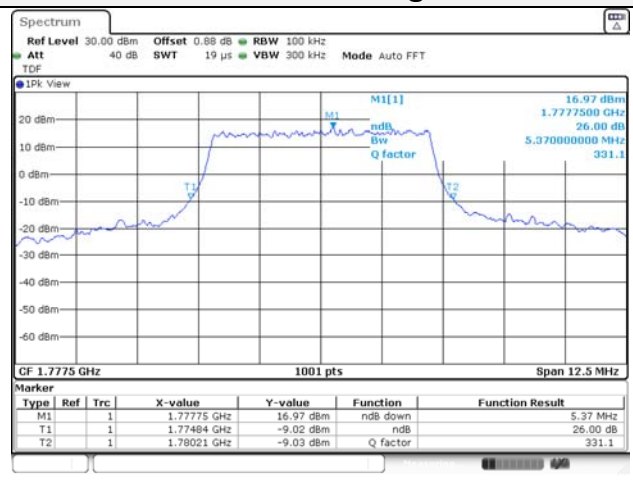

Report No.:
KR21-SRF0085-D
Page (74) of (265)

5M BW QPSK Low ch.

5M BW 16QAM Low ch.

5M BW QPSK Mid ch.

5M BW 16QAM Mid ch.

5M BW QPSK High ch.

5M BW 16QAM High ch.

KCTL Inc.