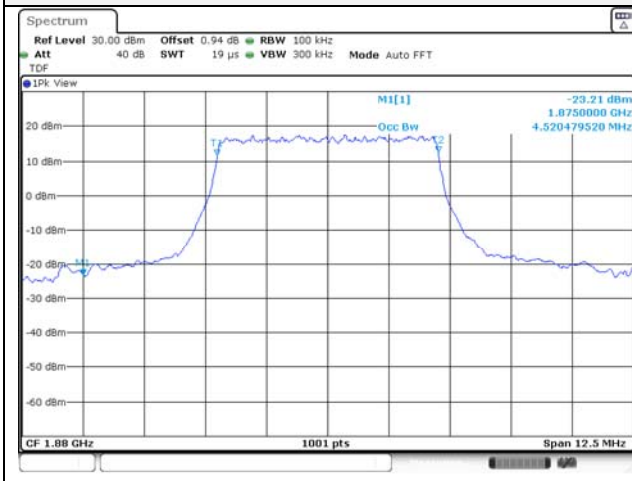

5M BW QPSK Mid ch.