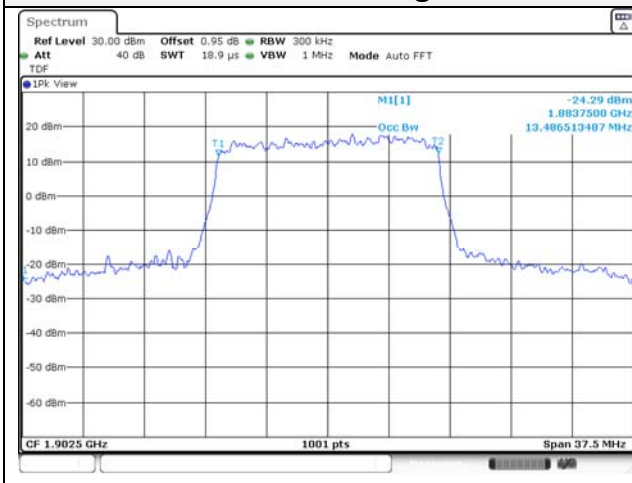

15M BW QPSK High ch.