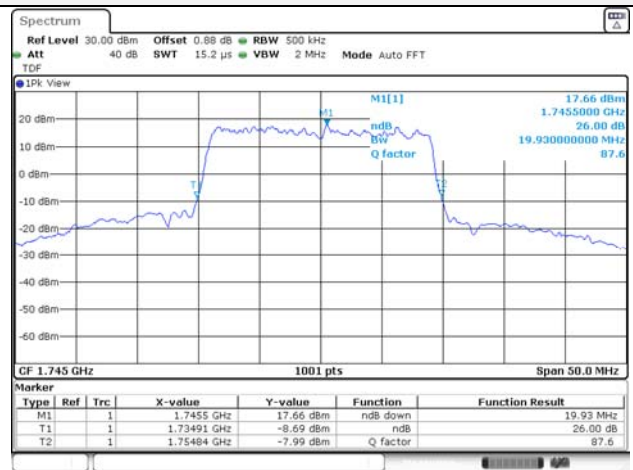

20M BW 16QAM Mid ch.