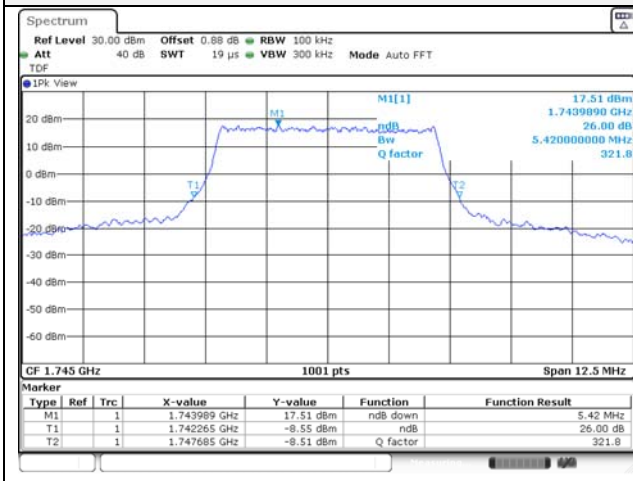

Report No.:
KR21-SRF0085-D
Page (74) of (265)

5M BW QPSK Low ch.

5M BW 16QAM Low ch.

5M BW QPSK Mid ch.

5M BW 16QAM Mid ch.

5M BW QPSK High ch.

5M BW 16QAM High ch.

KCTL Inc.