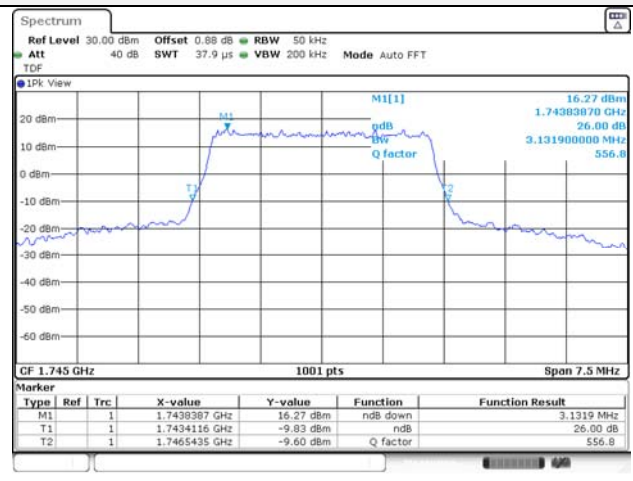

3M BW 16QAM Mid ch.