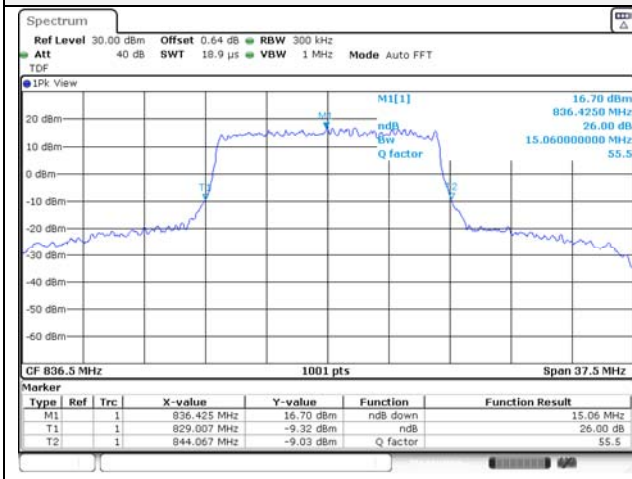

15M BW QPSK Mid ch.