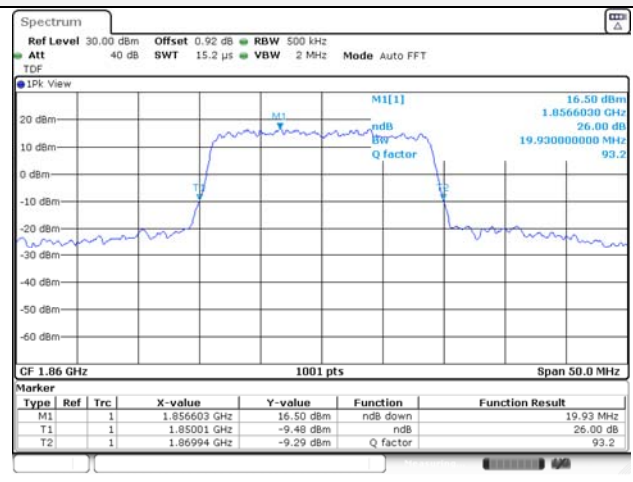

Report No.:
KR21-SRF0085-D
Page (66) of (265)

20M BW QPSK Low ch.

20M BW 16QAM Low ch.

20M BW QPSK Mid ch.

20M BW 16QAM Mid ch.

20M BW QPSK High ch.

20M BW 16QAM High ch.

KCTL Inc.