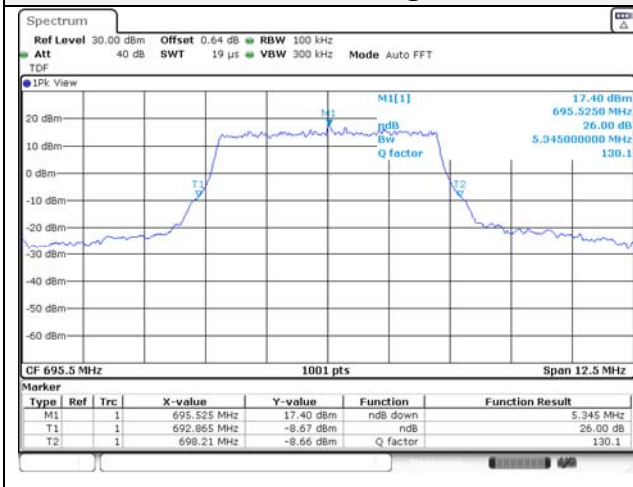

Report No.:
KR21-SRF0085-D
Page (78) of (265)

Test mode: LTE Band 71

5M BW QPSK Low ch.

5M BW 16QAM Low ch.

5M BW QPSK Mid ch.

5M BW 16QAM Mid ch.

5M BW QPSK High ch.

5M BW 16QAM High ch.