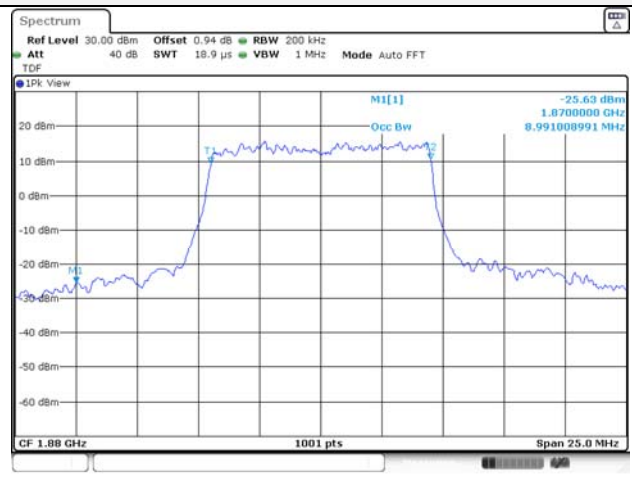

10M BW 16QAM Mid ch.