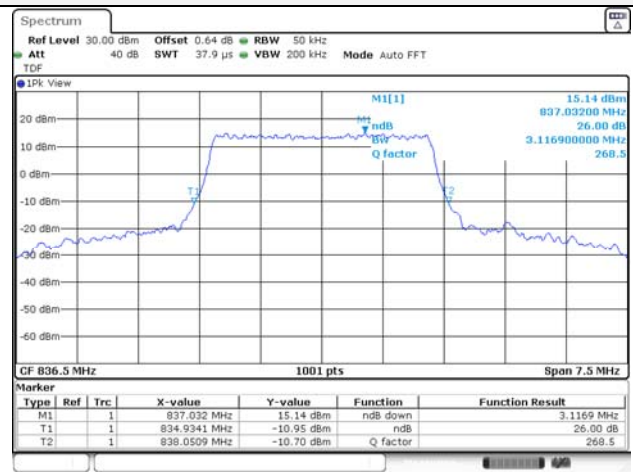

Report No.:
KR21-SRF0085-D
Page (68) of (265)

3M BW QPSK Low ch.

3M BW 16QAM Low ch.

3M BW QPSK Mid ch.

3M BW 16QAM Mid ch.

3M BW QPSK High ch.

3M BW 16QAM High ch.

KCTL Inc.