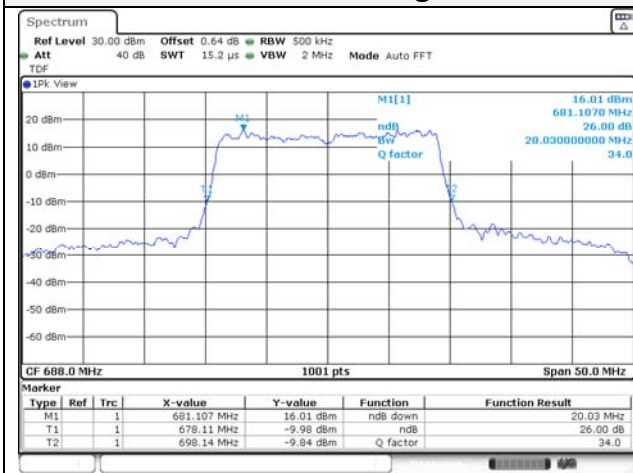

20M BW QPSK High ch.