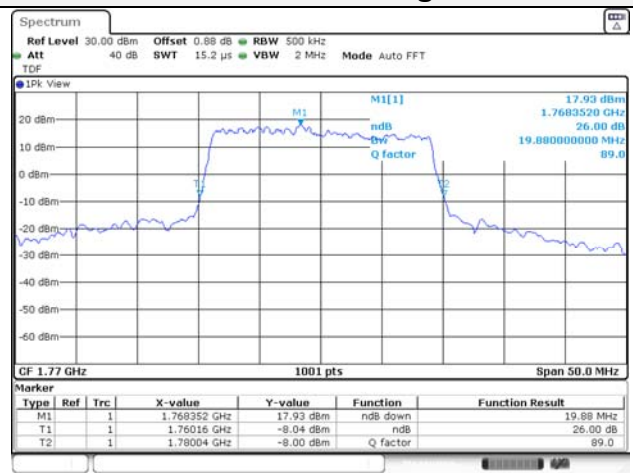

20M BW 16QAM High ch.