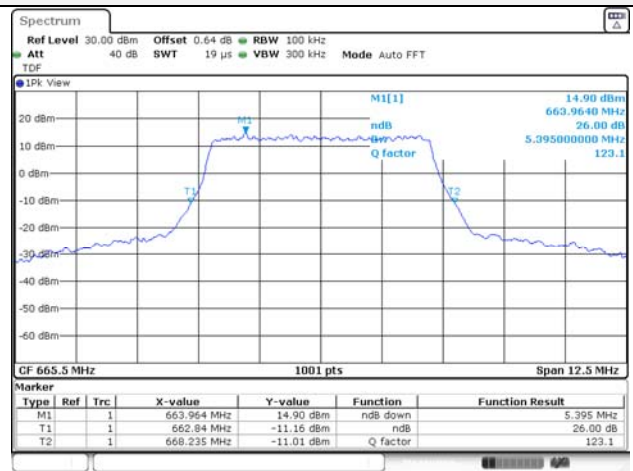

Report No.:
KR21-SRF0085-D
Page (78) of (265)

Test mode: LTE Band 71

5M BW QPSK Low ch.

5M BW 16QAM Low ch.

5M BW QPSK Mid ch.

5M BW 16QAM Mid ch.

5M BW QPSK High ch.

5M BW 16QAM High ch.