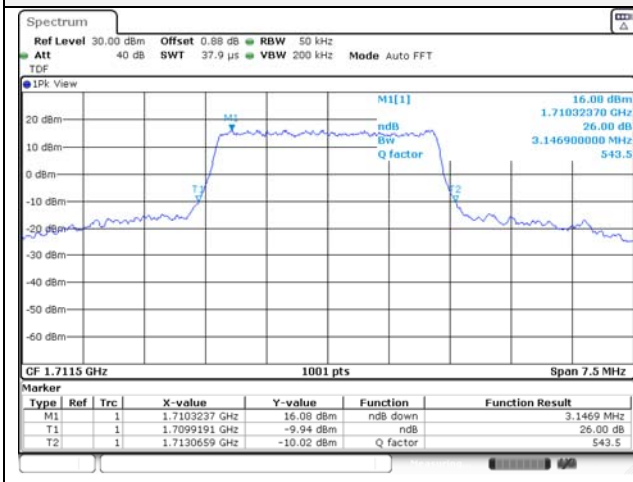

KCTL Inc.

65, Sinwon-ro, Yeongtong-gu,
Suwon-si, Gyeonggi-do, 16677, Korea
TEL: 82-31-285-0894 FAX: 82-505-299-8311
www.kctl.co.kr

Report No.:
KR21-SRF0085-D
Page (73) of (265)

3M BW QPSK Low ch.