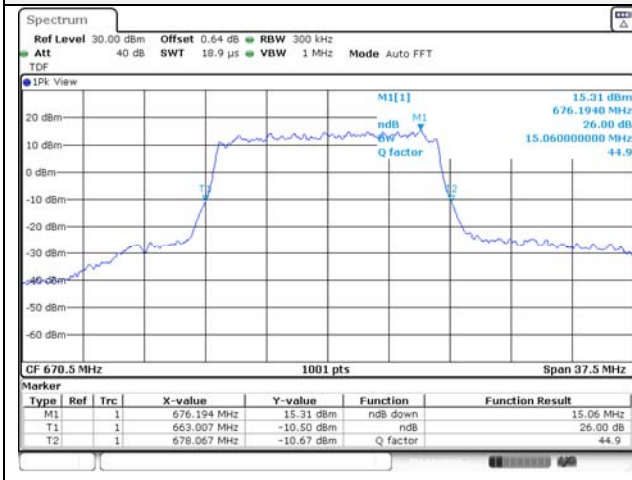

KCTL Inc.

65, Sinwon-ro, Yeongtong-gu,
Suwon-si, Gyeonggi-do, 16677, Korea
TEL: 82-31-285-0894 FAX: 82-505-299-8311
www.kctl.co.kr

Report No.:
KR21-SRF0085-D
Page (80) of (265)

15M BW QPSK Low ch.