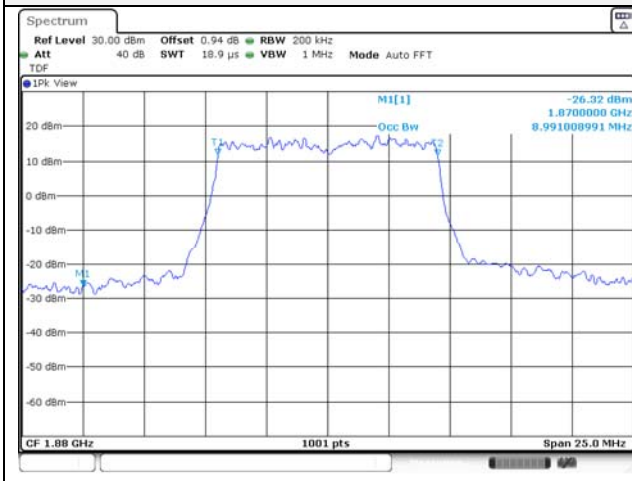

10M BW QPSK Mid ch.