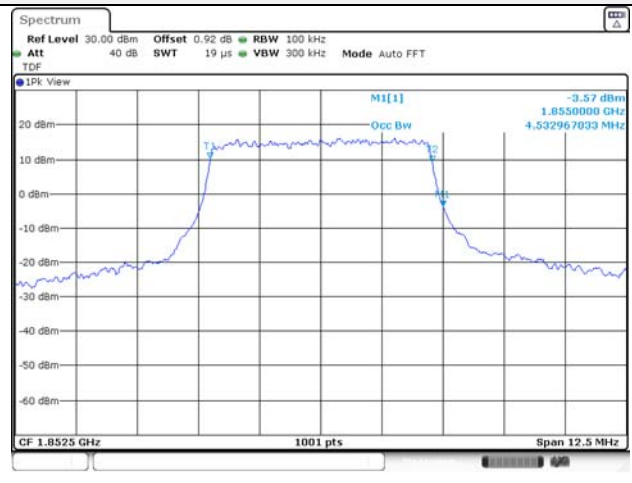

65, Sinwon-ro, Yeongtong-gu,
Suwon-si, Gyeonggi-do, 16677, Korea
TEL: 82-31-285-0894 FAX: 82-505-299-8311
www.kctl.co.kr

Report No.:
KR21-SRF0085-D
Page (84) of (265)

5M BW QPSK Low ch.

5M BW 16QAM Low ch.