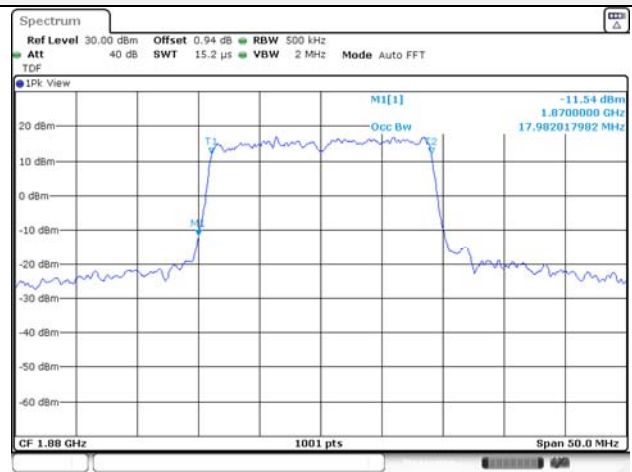

20M BW 16QAM Mid ch.