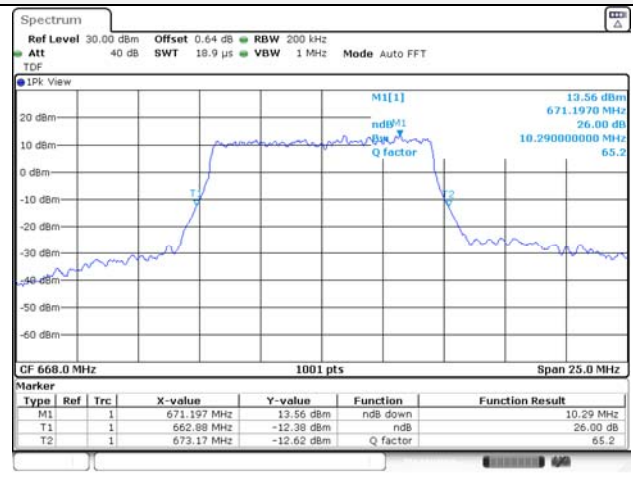

KCTL Inc.

65, Sinwon-ro, Yeongtong-gu,
Suwon-si, Gyeonggi-do, 16677, Korea
TEL: 82-31-285-0894 FAX: 82-505-299-8311
www.kctl.co.kr

Report No.:
KR21-SRF0085-D
Page (79) of (265)

10M BW QPSK Low ch.

10M BW 16QAM Low ch.