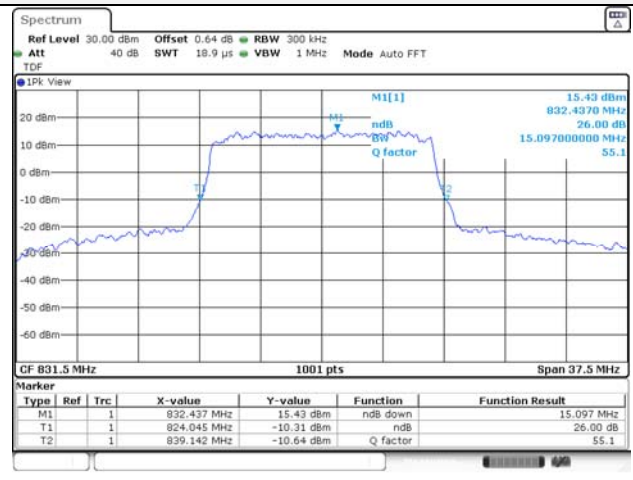

65, Sinwon-ro, Yeongtong-gu,
Suwon-si, Gyeonggi-do, 16677, Korea
TEL: 82-31-285-0894 FAX: 82-505-299-8311
www.kctl.co.kr

Report No.:
KR21-SRF0085-D
Page (71) of (265)

15M BW QPSK Low ch.

15M BW 16QAM Low ch.