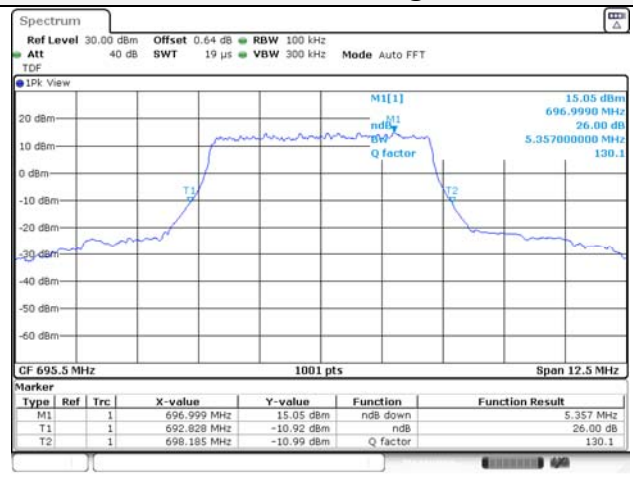

Report No.:
KR21-SRF0085-D
Page (78) of (265)

Test mode: LTE Band 71

5M BW QPSK Low ch.

5M BW 16QAM Low ch.

5M BW QPSK Mid ch.

5M BW 16QAM Mid ch.

5M BW QPSK High ch.

5M BW 16QAM High ch.