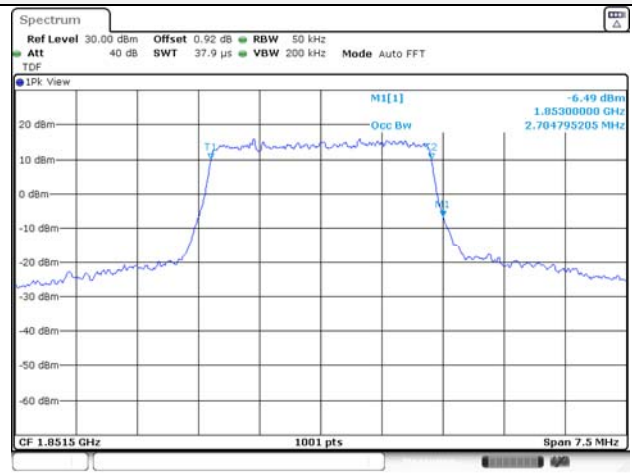

3M BW 16QAM Low ch.