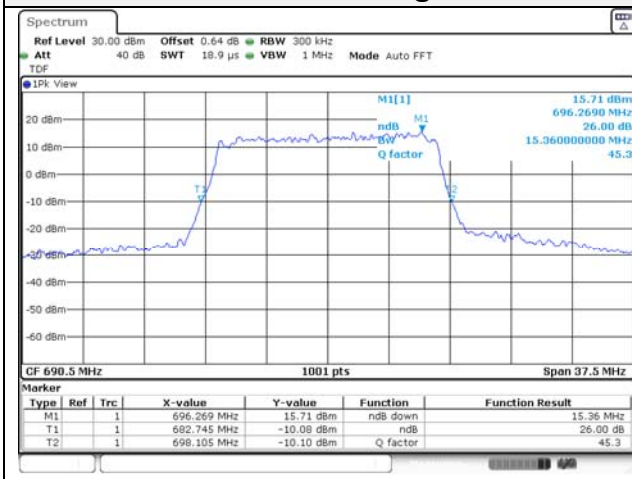

Report No.:
KR21-SRF0085-D
Page (80) of (265)

15M BW QPSK Low ch.

15M BW 16QAM Low ch.

15M BW QPSK Mid ch.

15M BW 16QAM Mid ch.

15M BW QPSK High ch.

15M BW 16QAM High ch.

KCTL Inc.