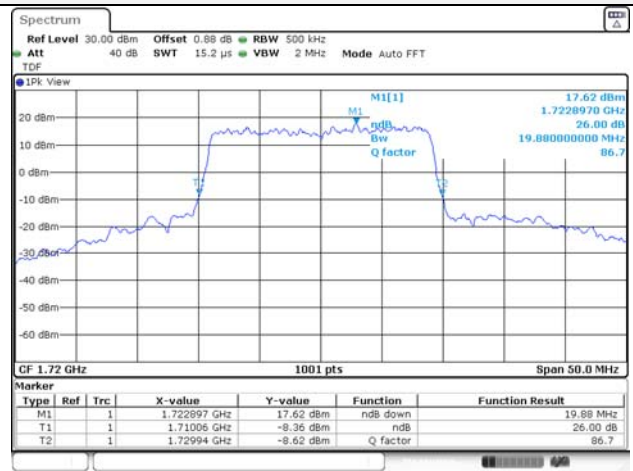

65, Sinwon-ro, Yeongtong-gu,
Suwon-si, Gyeonggi-do, 16677, Korea
TEL: 82-31-285-0894 FAX: 82-505-299-8311
www.kctl.co.kr

Report No.:
KR21-SRF0085-D
Page (77) of (265)

20M BW QPSK Low ch.

20M BW 16QAM Low ch.