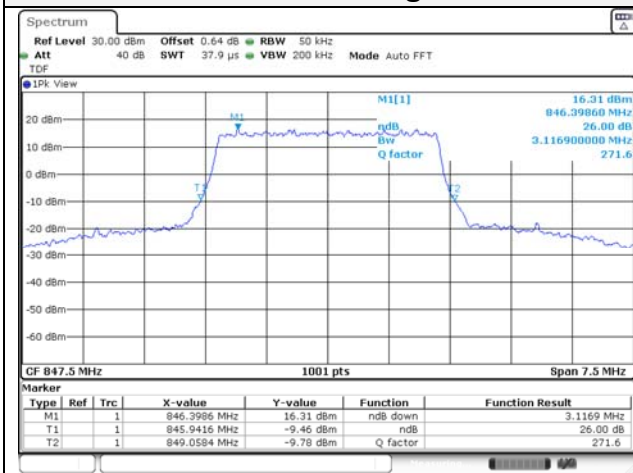

Report No.:
KR21-SRF0085-D
Page (68) of (265)

3M BW QPSK Low ch.

3M BW 16QAM Low ch.

3M BW QPSK Mid ch.

3M BW 16QAM Mid ch.

3M BW QPSK High ch.

3M BW 16QAM High ch.

KCTL Inc.