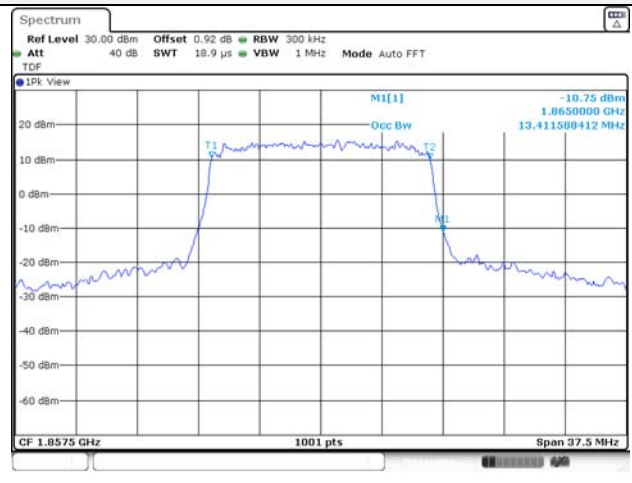

65, Sinwon-ro, Yeongtong-gu,
Suwon-si, Gyeonggi-do, 16677, Korea
TEL: 82-31-285-0894 FAX: 82-505-299-8311
www.kctl.co.kr

Report No.:
KR21-SRF0085-D
Page (86) of (265)

15M BW QPSK Low ch.

15M BW 16QAM Low ch.