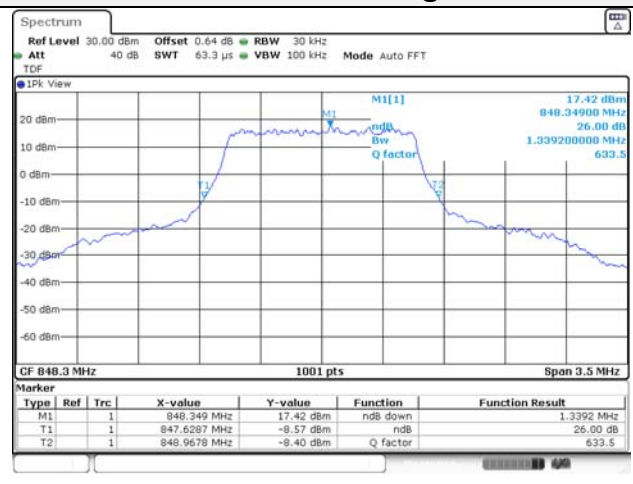

1.4M BW 16QAM Low ch.

1.4M BW QPSK Mid ch.

1.4M BW 16QAM Mid ch.

1.4M BW QPSK High ch.

1.4M BW 16QAM High ch.

KCTL Inc.

65, Sinwon-ro, Yeongtong-gu,
Suwon-si, Gyeonggi-do, 16677, Korea
TEL: 82-31-285-0894 FAX: 82-505-299-8311
www.kctl.co.kr