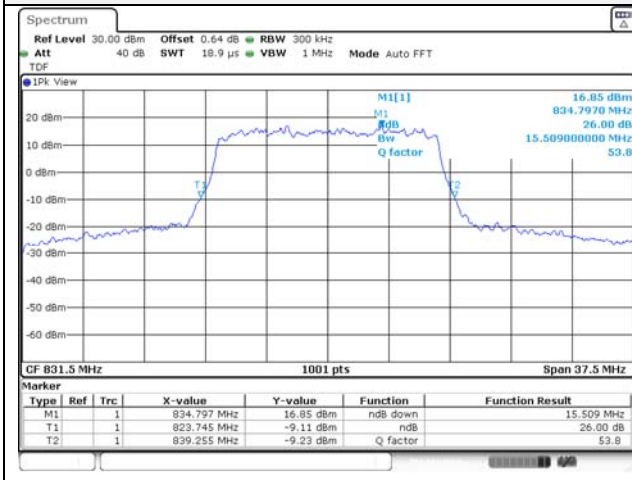

KCTL Inc.

65, Sinwon-ro, Yeongtong-gu,
Suwon-si, Gyeonggi-do, 16677, Korea
TEL: 82-31-285-0894 FAX: 82-505-299-8311
www.kctl.co.kr

Report No.:
KR21-SRF0085-D
Page (71) of (265)

15M BW QPSK Low ch.