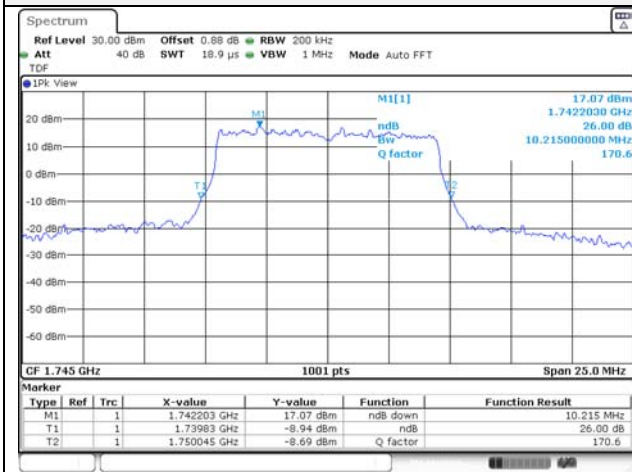

10M BW QPSK Mid ch.