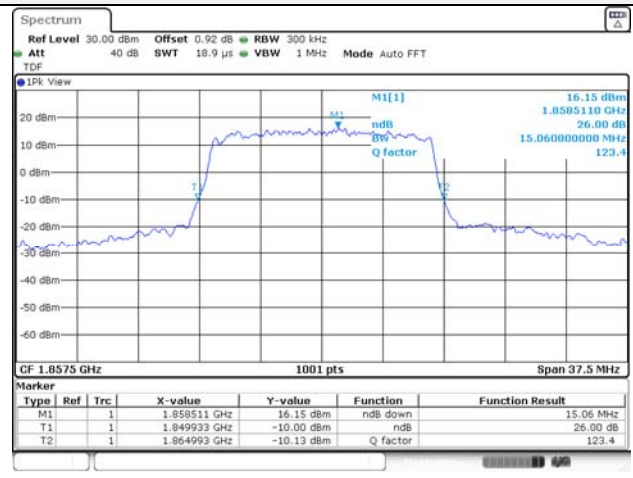

KCTL Inc.

65, Sinwon-ro, Yeongtong-gu,
Suwon-si, Gyeonggi-do, 16677, Korea
TEL: 82-31-285-0894 FAX: 82-505-299-8311
www.kctl.co.kr

Report No.:
KR21-SRF0085-D
Page (65) of (265)

15M BW QPSK Low ch.

15M BW 16QAM Low ch.