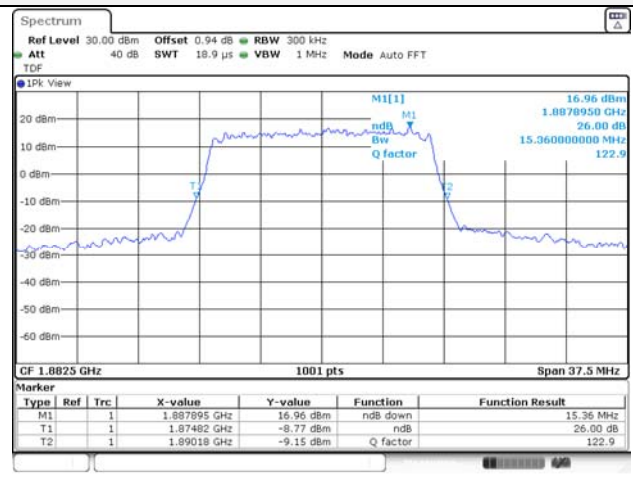

15M BW 16QAM Mid ch.