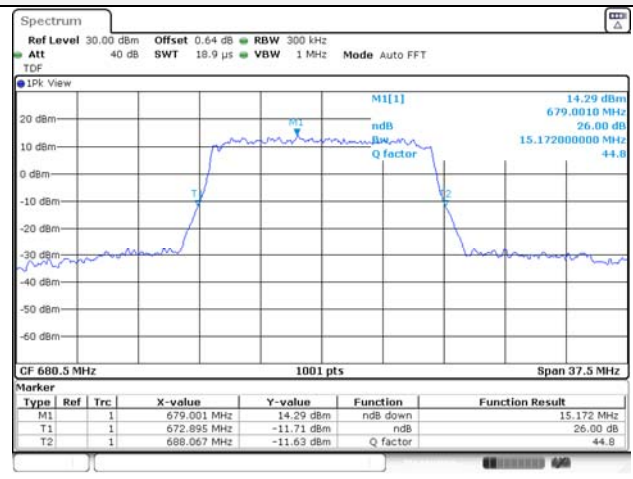

Report No.:
KR21-SRF0085-D
Page (80) of (265)

15M BW QPSK Low ch.

15M BW 16QAM Low ch.

15M BW QPSK Mid ch.

15M BW 16QAM Mid ch.

15M BW QPSK High ch.

15M BW 16QAM High ch.

KCTL Inc.