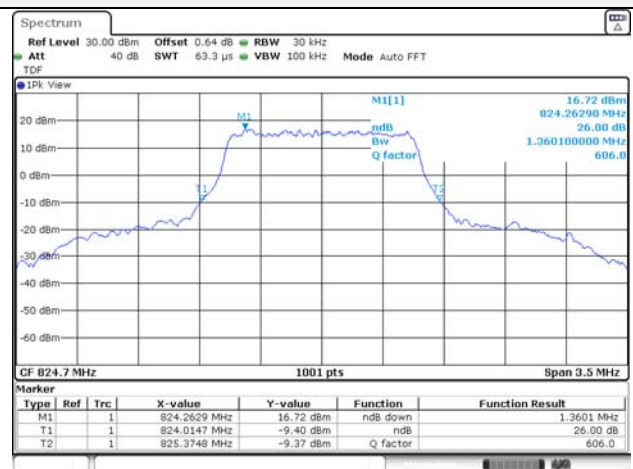

1.4M BW 16QAM Low ch.