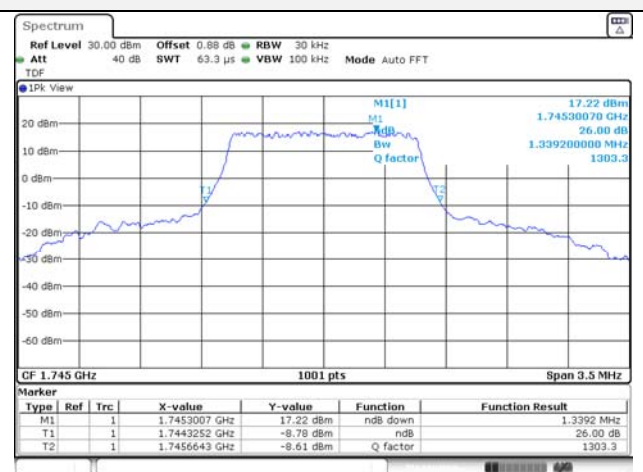

Report No.:
KR21-SRF0085-D
Page (72) of (265)

Test mode: LTE Band 66/4

1.4M BW QPSK Low ch.

1.4M BW 16QAM Low ch.

1.4M BW QPSK Mid ch.

1.4M BW 16QAM Mid ch.

1.4M BW QPSK High ch.

1.4M BW 16QAM High ch.