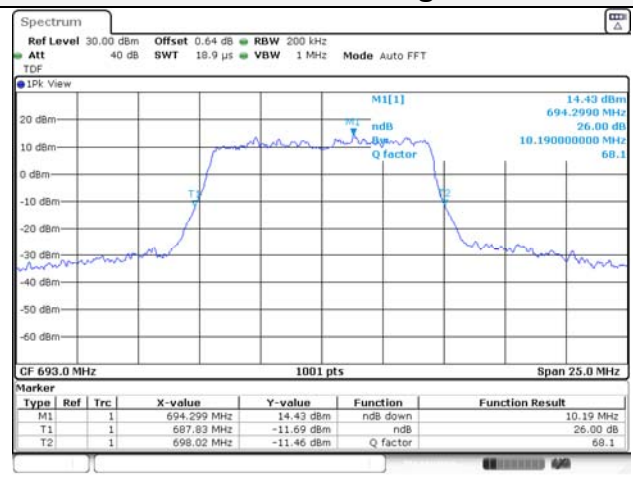

10M BW 16QAM High ch.