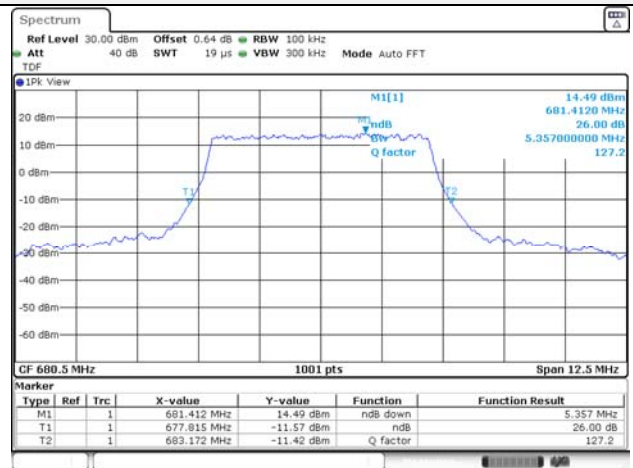

Report No.:
KR21-SRF0085-D
Page (78) of (265)

Test mode: LTE Band 71

5M BW QPSK Low ch.

5M BW 16QAM Low ch.

5M BW QPSK Mid ch.

5M BW 16QAM Mid ch.

5M BW QPSK High ch.

5M BW 16QAM High ch.