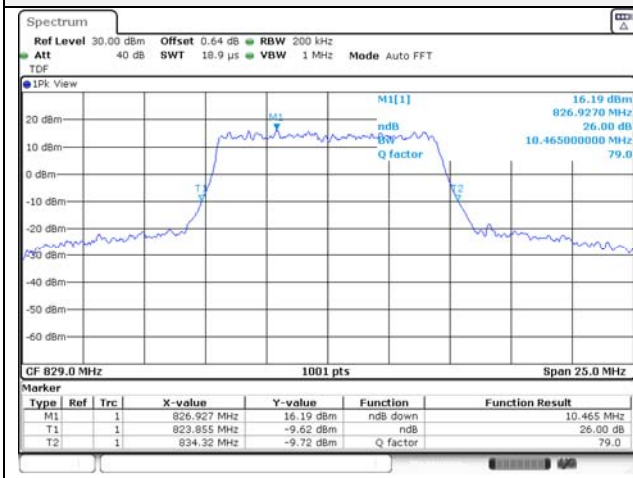

KCTL Inc.

65, Sinwon-ro, Yeongtong-gu,
Suwon-si, Gyeonggi-do, 16677, Korea
TEL: 82-31-285-0894 FAX: 82-505-299-8311
www.kctl.co.kr

Report No.:
KR21-SRF0085-D
Page (70) of (265)

10M BW QPSK Low ch.