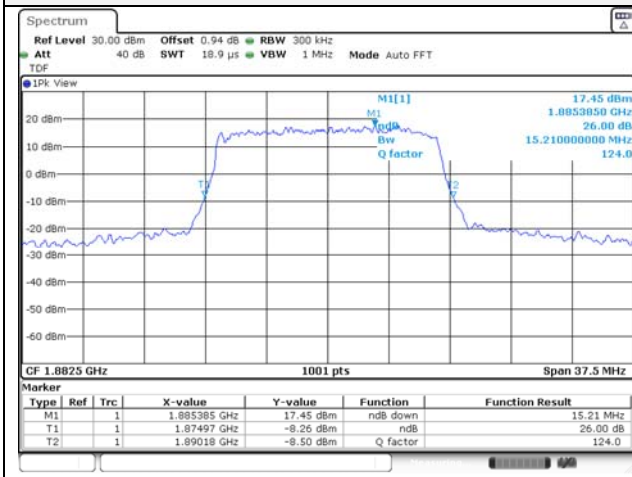

15M BW QPSK Mid ch.