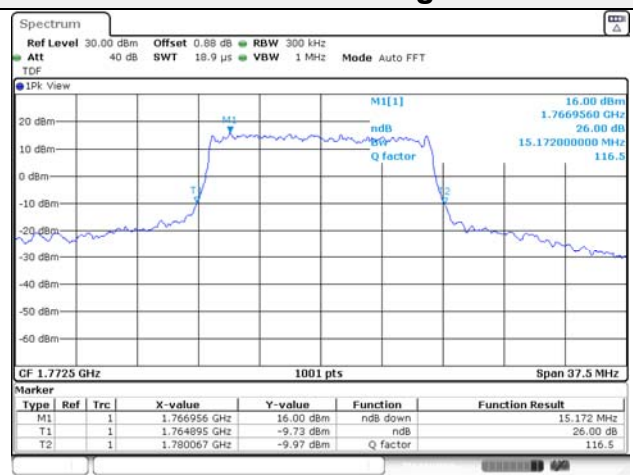

Report No.:
KR21-SRF0085-D
Page (76) of (265)

15M BW QPSK Low ch.

15M BW 16QAM Low ch.

15M BW QPSK Mid ch.

15M BW 16QAM Mid ch.

15M BW QPSK High ch.

15M BW 16QAM High ch.

KCTL Inc.