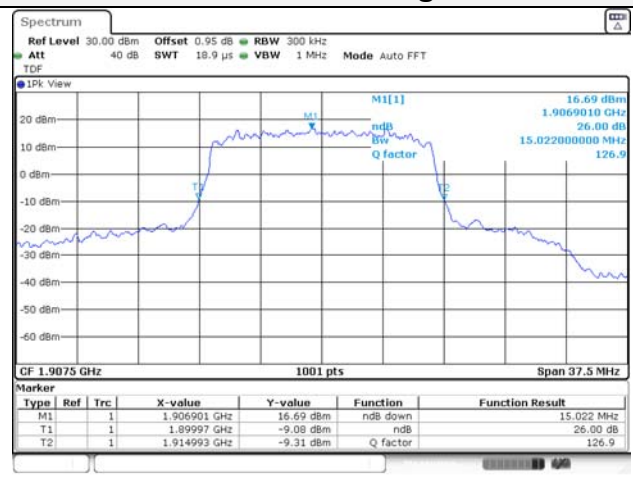

15M BW 16QAM High ch.