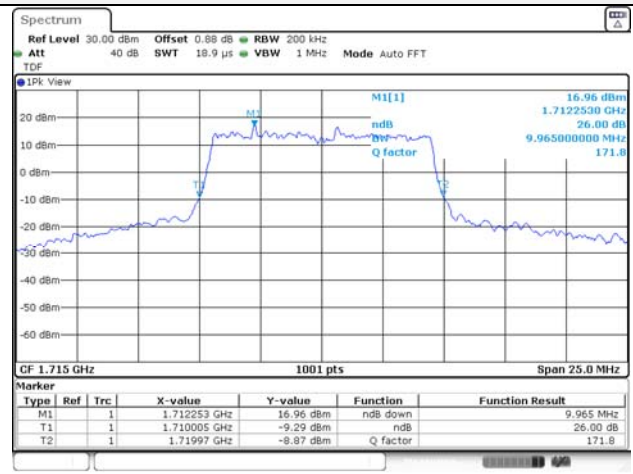

65, Sinwon-ro, Yeongtong-gu,
Suwon-si, Gyeonggi-do, 16677, Korea
TEL: 82-31-285-0894 FAX: 82-505-299-8311
www.kctl.co.kr

Report No.:
KR21-SRF0085-D
Page (75) of (265)

10M BW QPSK Low ch.

10M BW 16QAM Low ch.