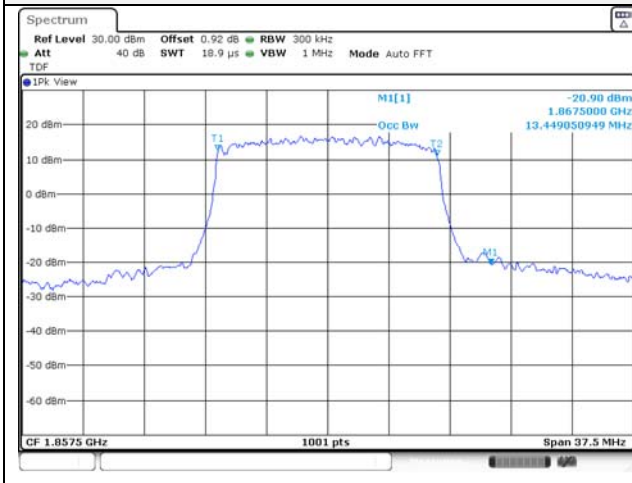

KCTL Inc.

65, Sinwon-ro, Yeongtong-gu,
Suwon-si, Gyeonggi-do, 16677, Korea
TEL: 82-31-285-0894 FAX: 82-505-299-8311
www.kctl.co.kr

Report No.:
KR21-SRF0085-D
Page (86) of (265)

15M BW QPSK Low ch.