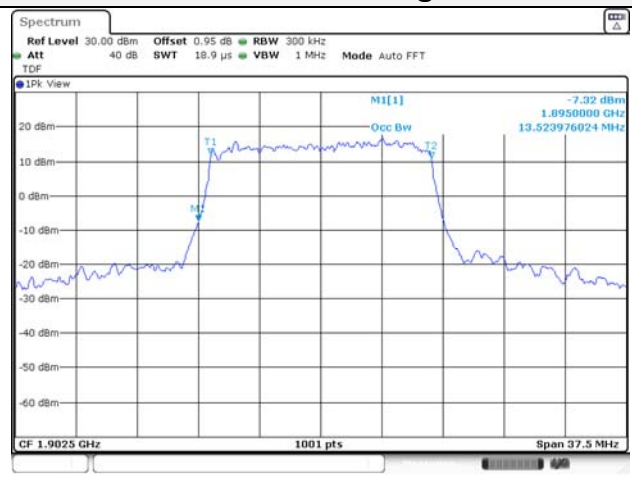

15M BW 16QAM High ch.