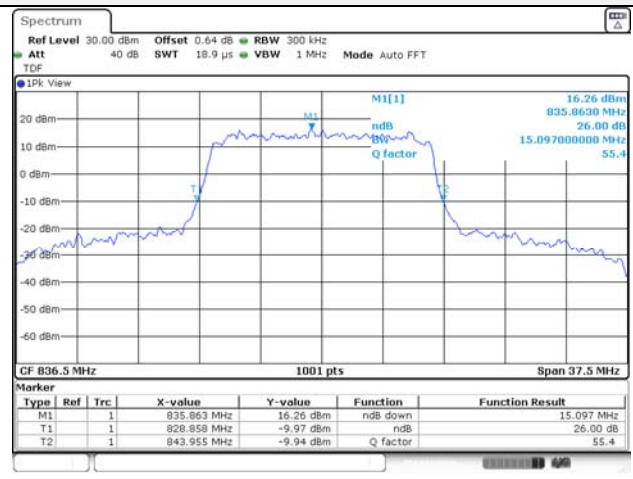

15M BW 16QAM Mid ch.