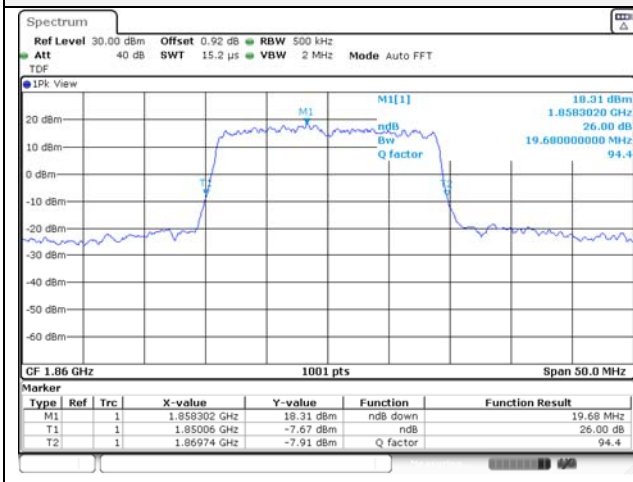

Report No.:
KR21-SRF0085-D
Page (66) of (265)

20M BW QPSK Low ch.

20M BW 16QAM Low ch.

20M BW QPSK Mid ch.

20M BW 16QAM Mid ch.

20M BW QPSK High ch.

20M BW 16QAM High ch.

KCTL Inc.