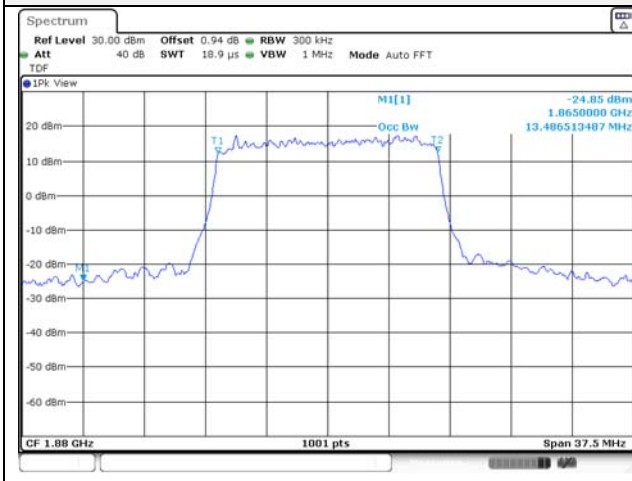

15M BW QPSK Mid ch.