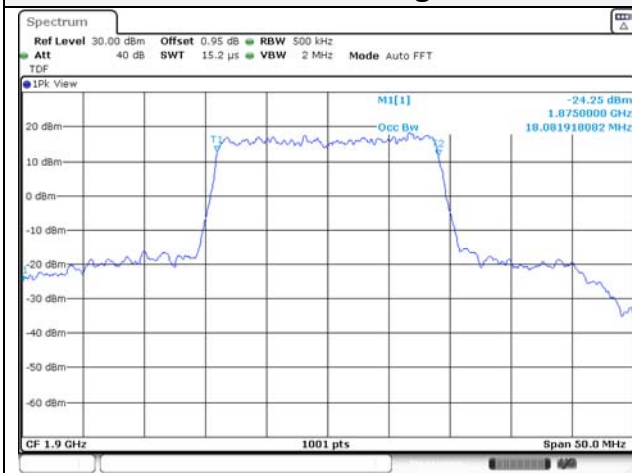

20M BW QPSK High ch.