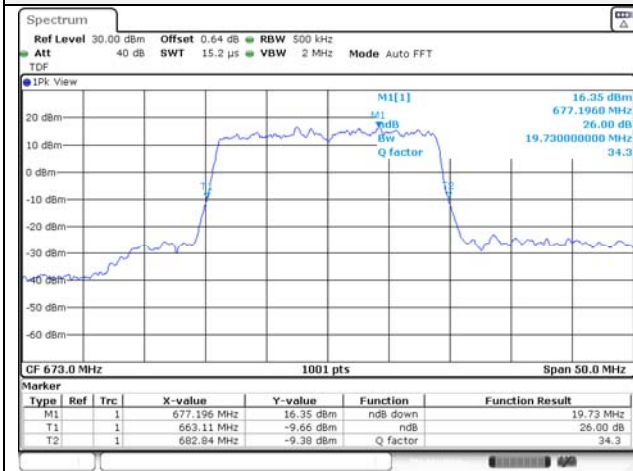

KCTL Inc.

65, Sinwon-ro, Yeongtong-gu,
Suwon-si, Gyeonggi-do, 16677, Korea
TEL: 82-31-285-0894 FAX: 82-505-299-8311
www.kctl.co.kr

Report No.:
KR21-SRF0085-D
Page (81) of (265)

20M BW QPSK Low ch.