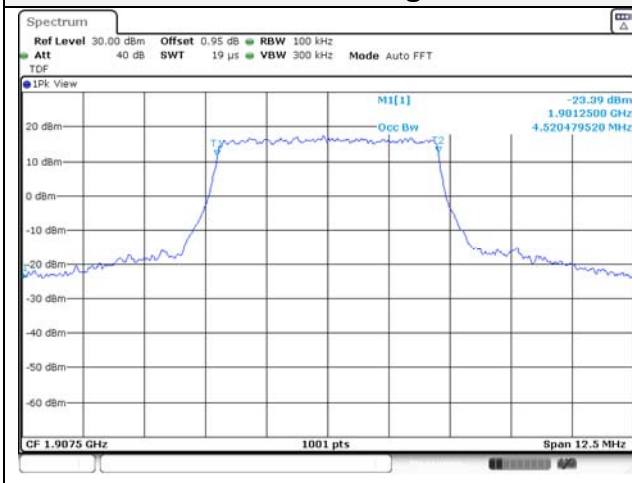

5M BW QPSK High ch.