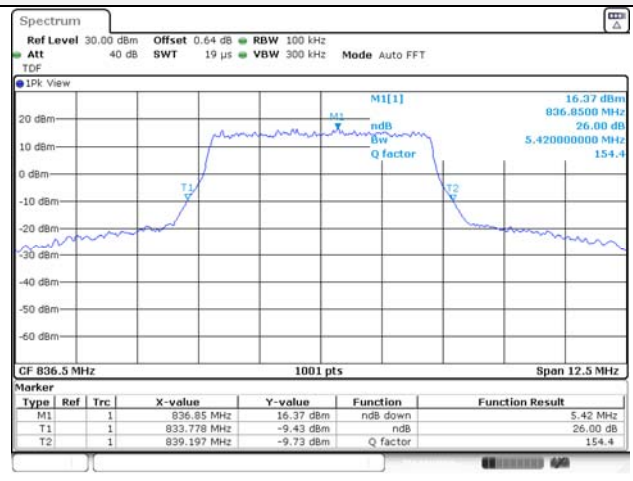

5M BW 16QAM Mid ch.