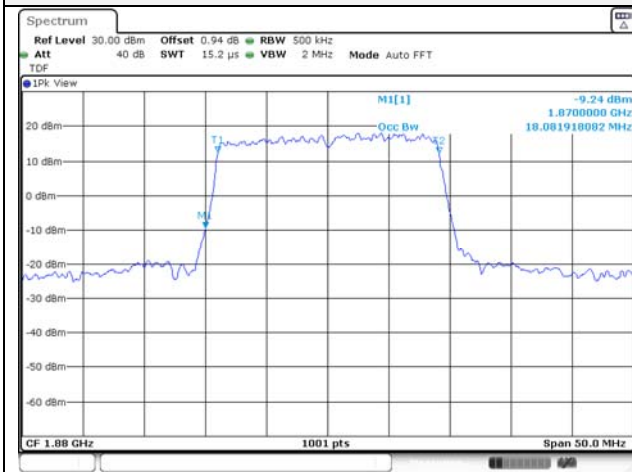

20M BW QPSK Mid ch.