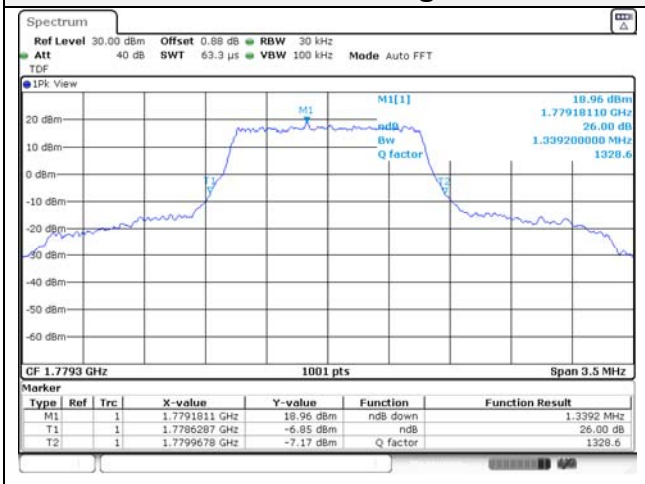

Report No.:
KR21-SRF0085-D
Page (72) of (265)

Test mode: LTE Band 66/4

1.4M BW QPSK Low ch.

1.4M BW 16QAM Low ch.

1.4M BW QPSK Mid ch.

1.4M BW 16QAM Mid ch.

1.4M BW QPSK High ch.

1.4M BW 16QAM High ch.