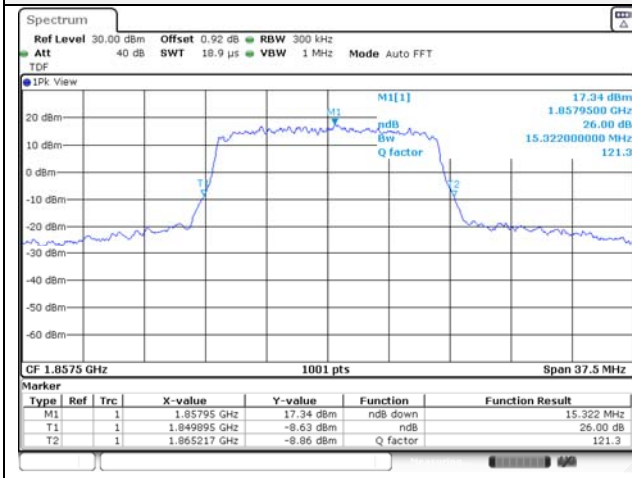

KCTL Inc.

65, Sinwon-ro, Yeongtong-gu,
Suwon-si, Gyeonggi-do, 16677, Korea
TEL: 82-31-285-0894 FAX: 82-505-299-8311
www.kctl.co.kr

Report No.:
KR21-SRF0085-D
Page (65) of (265)

15M BW QPSK Low ch.

15M BW 16QAM Low ch.