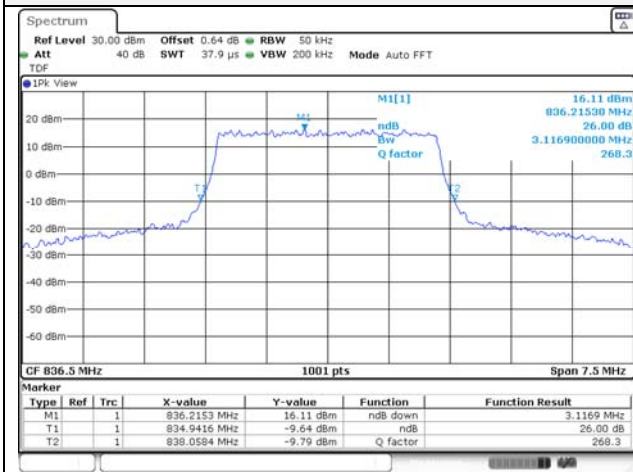

Report No.:
KR21-SRF0085-D
Page (68) of (265)

3M BW QPSK Low ch.

3M BW 16QAM Low ch.

3M BW QPSK Mid ch.

3M BW 16QAM Mid ch.

3M BW QPSK High ch.

3M BW 16QAM High ch.

KCTL Inc.