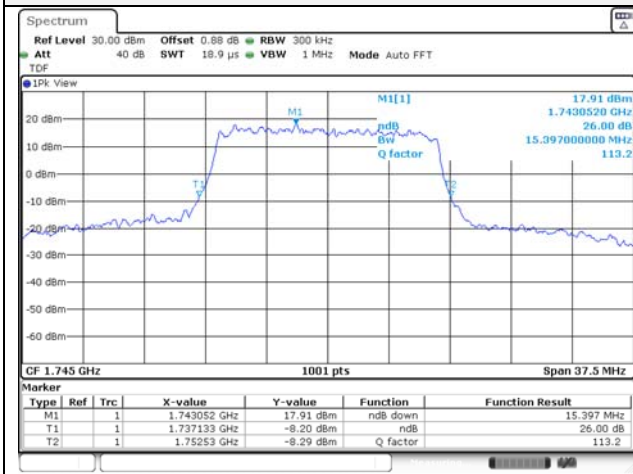

Report No.:
KR21-SRF0085-D
Page (76) of (265)

15M BW QPSK Low ch.

15M BW 16QAM Low ch.

15M BW QPSK Mid ch.

15M BW 16QAM Mid ch.

15M BW QPSK High ch.

15M BW 16QAM High ch.

KCTL Inc.