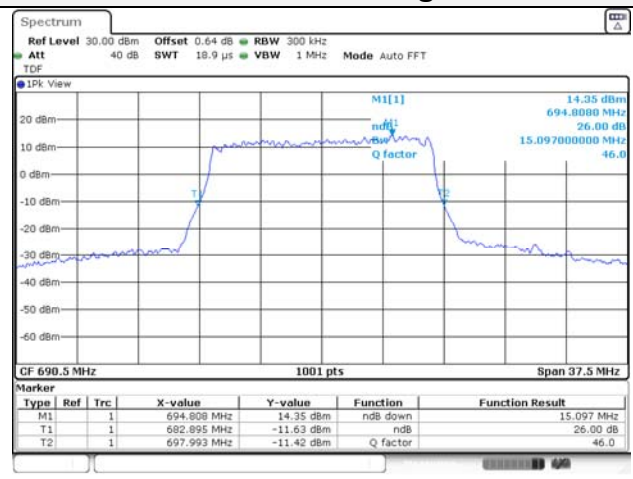

Report No.:
KR21-SRF0085-D
Page (80) of (265)

15M BW QPSK Low ch.

15M BW 16QAM Low ch.

15M BW QPSK Mid ch.

15M BW 16QAM Mid ch.

15M BW QPSK High ch.

15M BW 16QAM High ch.

KCTL Inc.