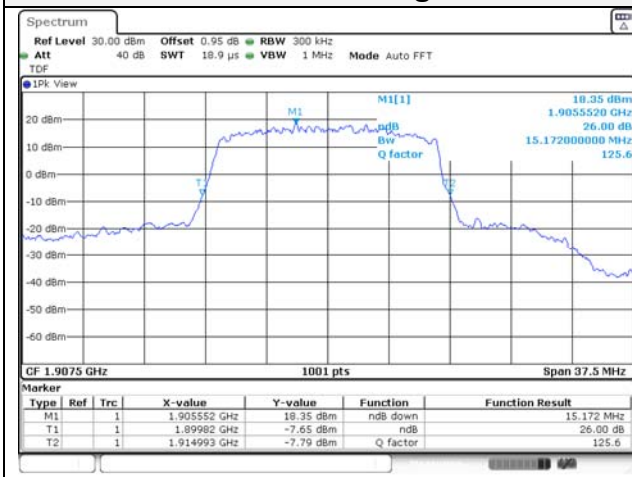

15M BW QPSK High ch.