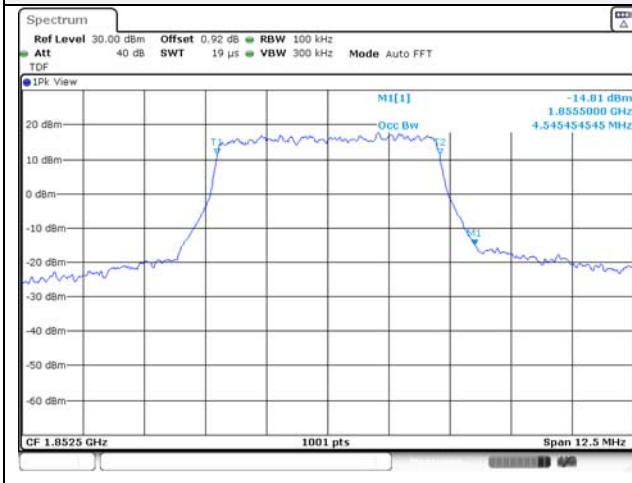

KCTL Inc.

65, Sinwon-ro, Yeongtong-gu,
Suwon-si, Gyeonggi-do, 16677, Korea
TEL: 82-31-285-0894 FAX: 82-505-299-8311
www.kctl.co.kr

Report No.:
KR21-SRF0085-D
Page (84) of (265)

5M BW QPSK Low ch.