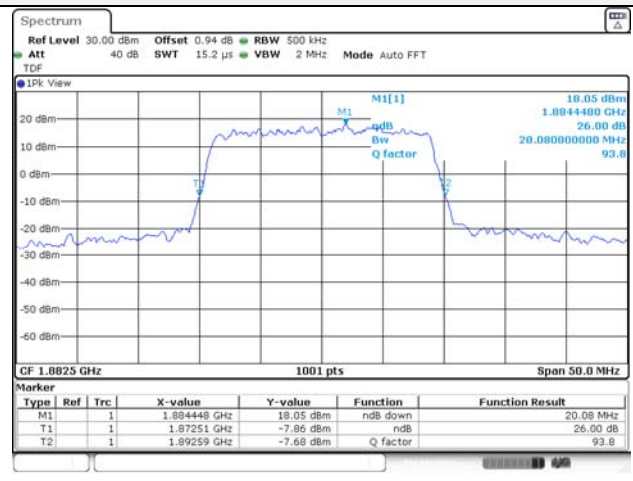

Report No.:
KR21-SRF0085-D
Page (66) of (265)

20M BW QPSK Low ch.

20M BW 16QAM Low ch.

20M BW QPSK Mid ch.

20M BW 16QAM Mid ch.

20M BW QPSK High ch.

20M BW 16QAM High ch.

KCTL Inc.