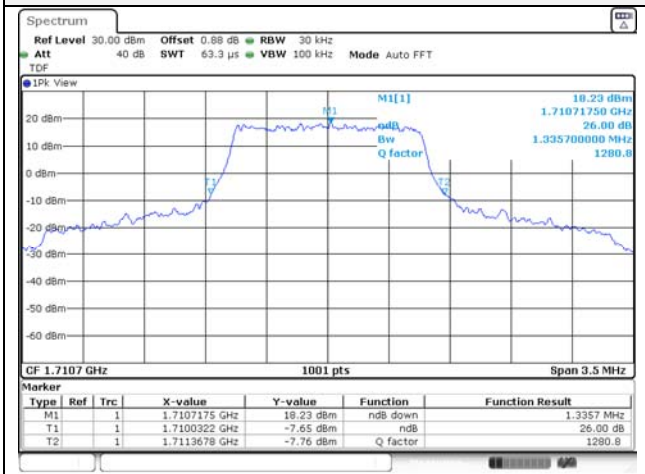

Report No.:
KR21-SRF0085-D
Page (72) of (265)

Test mode: LTE Band 66/4

1.4M BW QPSK Low ch.

1.4M BW 16QAM Low ch.

1.4M BW QPSK Mid ch.

1.4M BW 16QAM Mid ch.

1.4M BW QPSK High ch.

1.4M BW 16QAM High ch.