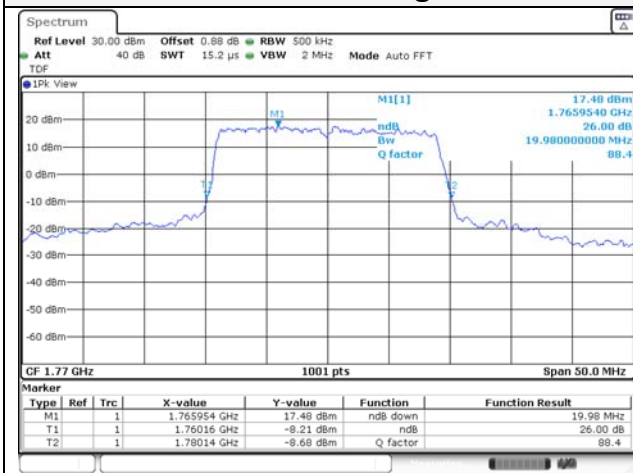

20M BW QPSK High ch.