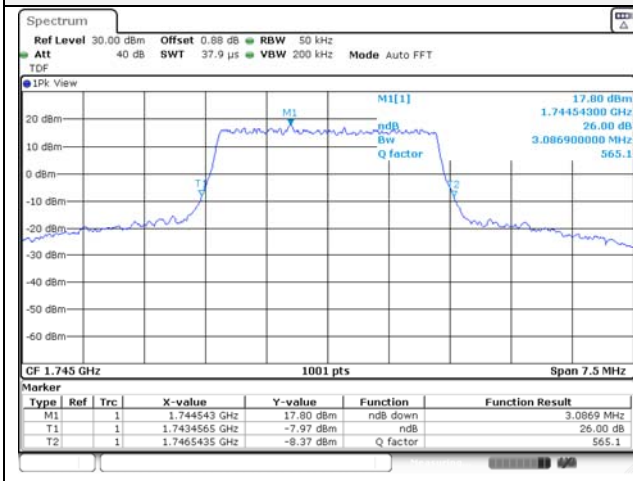

3M BW QPSK Mid ch.