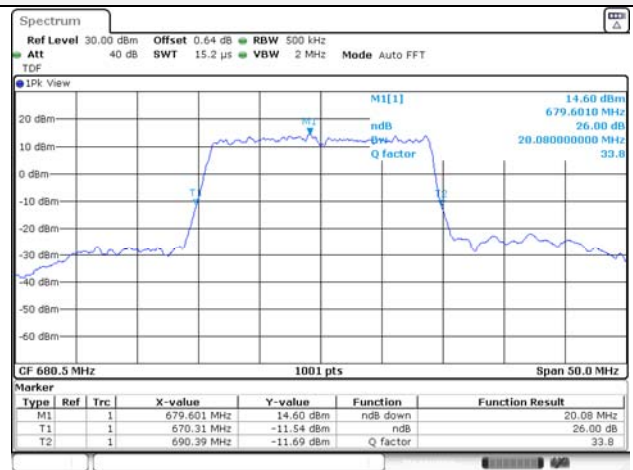

20M BW 16QAM Mid ch.