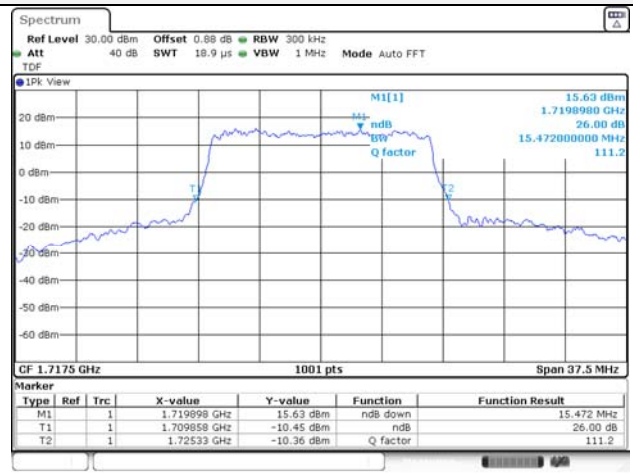

15M BW 16QAM Low ch.