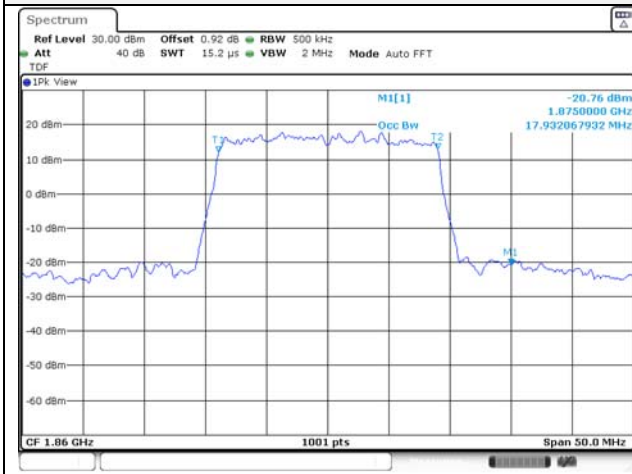

KCTL Inc.

65, Sinwon-ro, Yeongtong-gu,
Suwon-si, Gyeonggi-do, 16677, Korea
TEL: 82-31-285-0894 FAX: 82-505-299-8311
www.kctl.co.kr

Report No.:
KR21-SRF0085-D
Page (87) of (265)

20M BW QPSK Low ch.