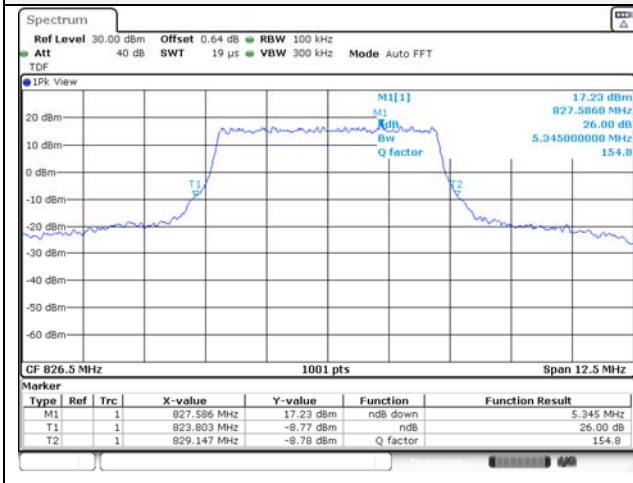

KCTL Inc.

65, Sinwon-ro, Yeongtong-gu,
Suwon-si, Gyeonggi-do, 16677, Korea
TEL: 82-31-285-0894 FAX: 82-505-299-8311
www.kctl.co.kr

Report No.:
KR21-SRF0085-D
Page (69) of (265)

5M BW QPSK Low ch.