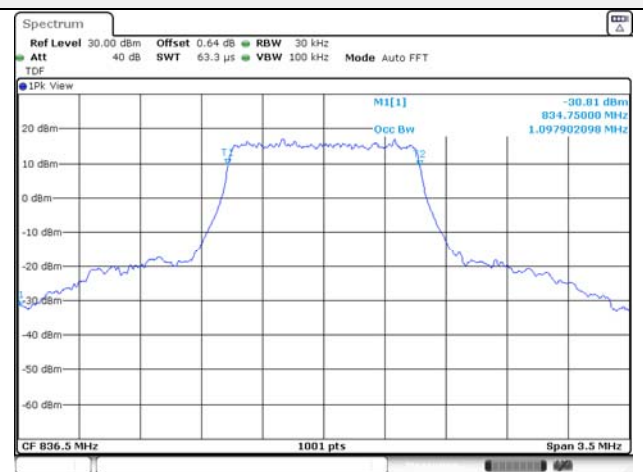

1.4M BW 16QAM Mid ch.