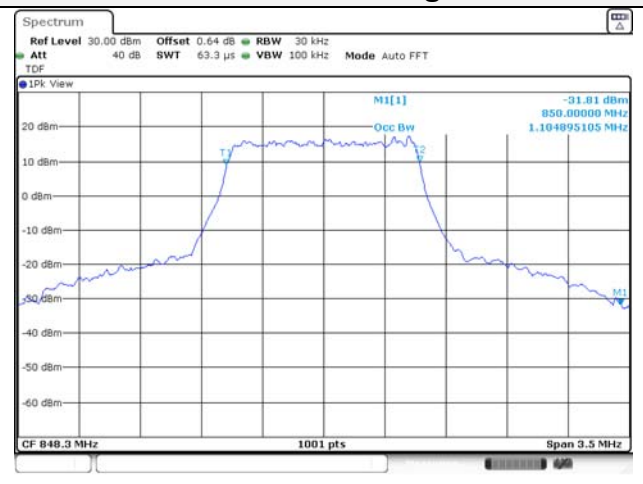

1.4M BW 16QAM High ch.