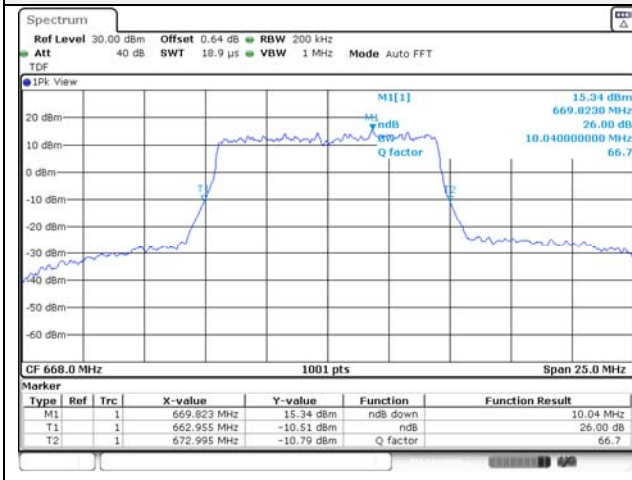

KCTL Inc.

65, Sinwon-ro, Yeongtong-gu,
Suwon-si, Gyeonggi-do, 16677, Korea
TEL: 82-31-285-0894 FAX: 82-505-299-8311
www.kctl.co.kr

Report No.:
KR21-SRF0085-D
Page (79) of (265)

10M BW QPSK Low ch.