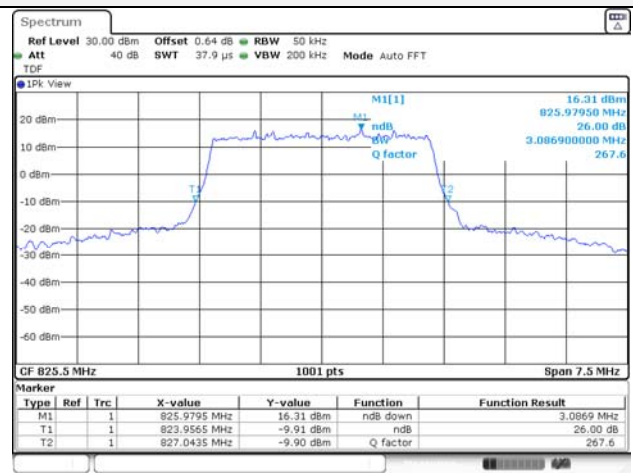

3M BW 16QAM Low ch.