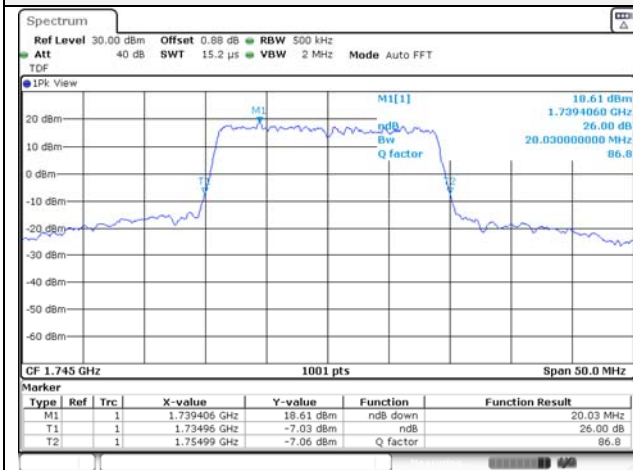

20M BW QPSK Mid ch.