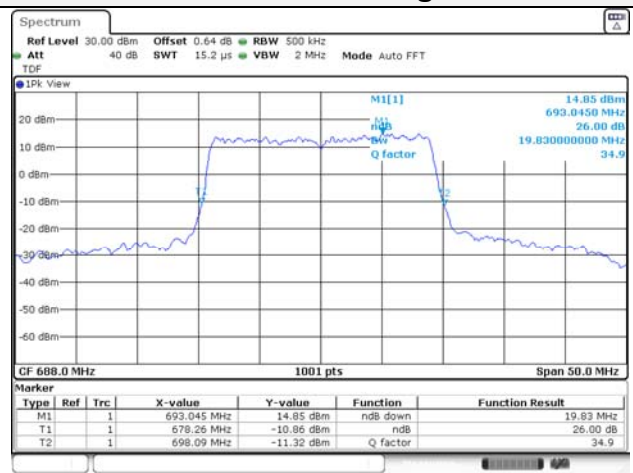

20M BW 16QAM High ch.