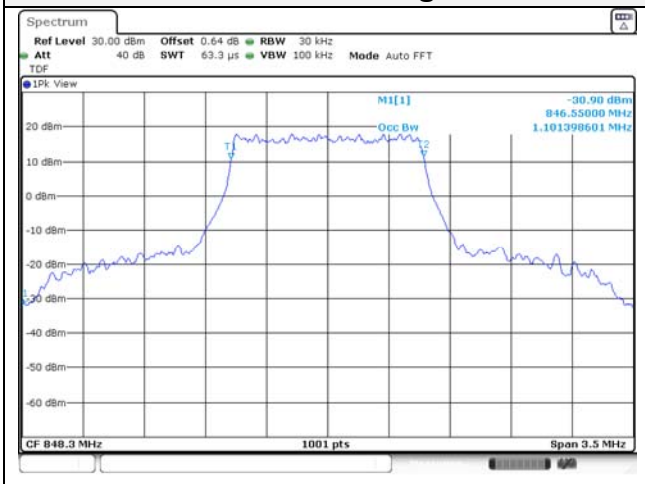

1.4M BW QPSK High ch.