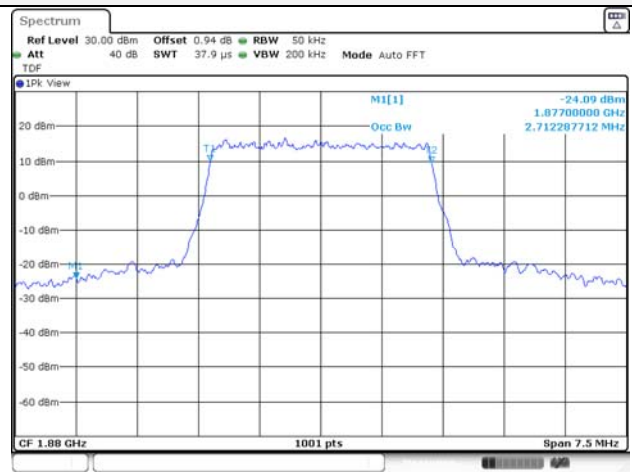

3M BW 16QAM Mid ch.