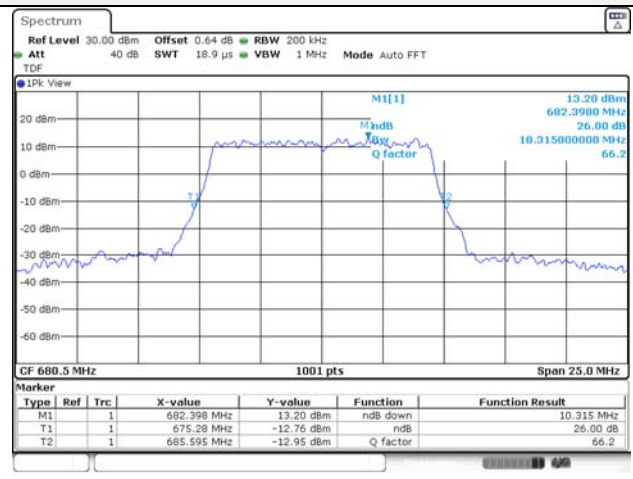

10M BW 16QAM Mid ch.