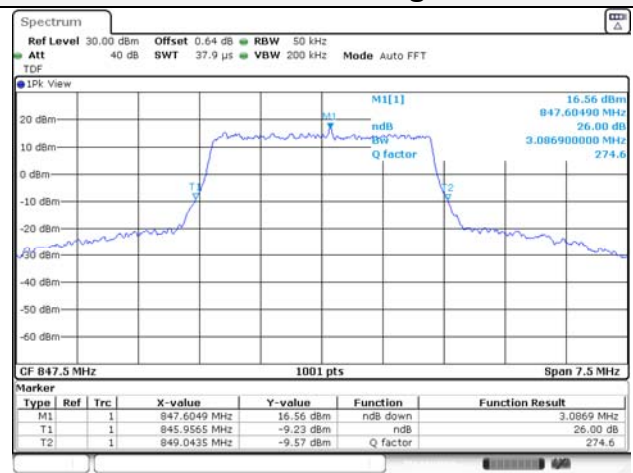

Report No.:
KR21-SRF0085-D
Page (68) of (265)

3M BW QPSK Low ch.

3M BW 16QAM Low ch.

3M BW QPSK Mid ch.

3M BW 16QAM Mid ch.

3M BW QPSK High ch.

3M BW 16QAM High ch.

KCTL Inc.