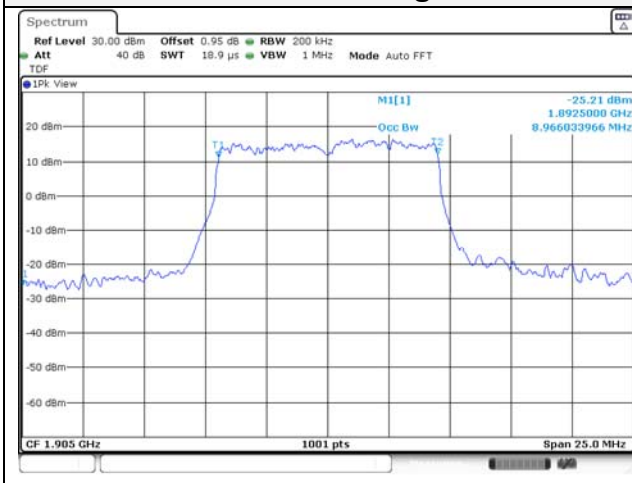

10M BW QPSK High ch.