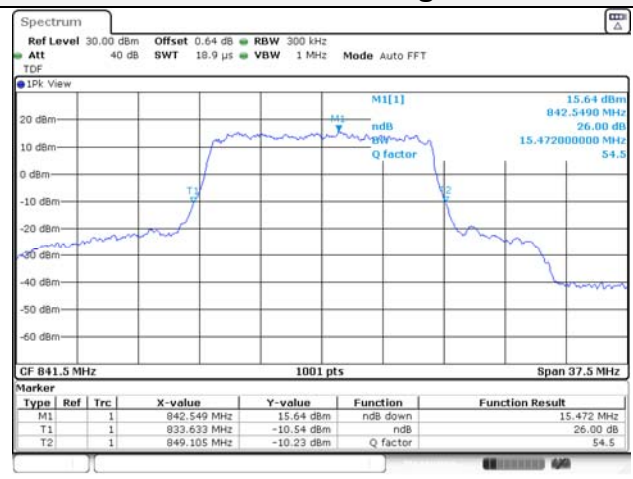

15M BW 16QAM High ch.