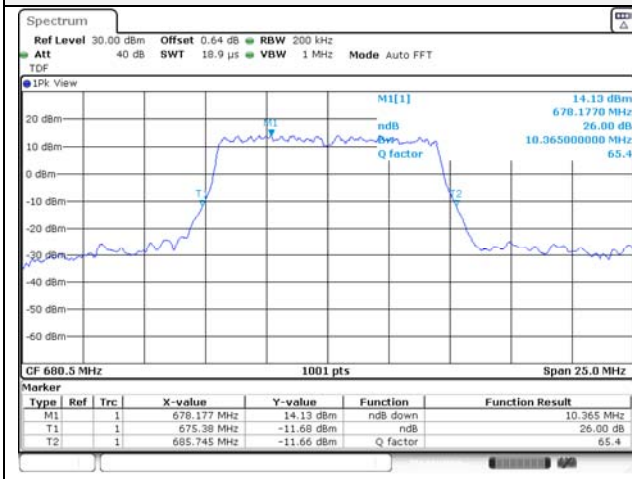

10M BW QPSK Mid ch.