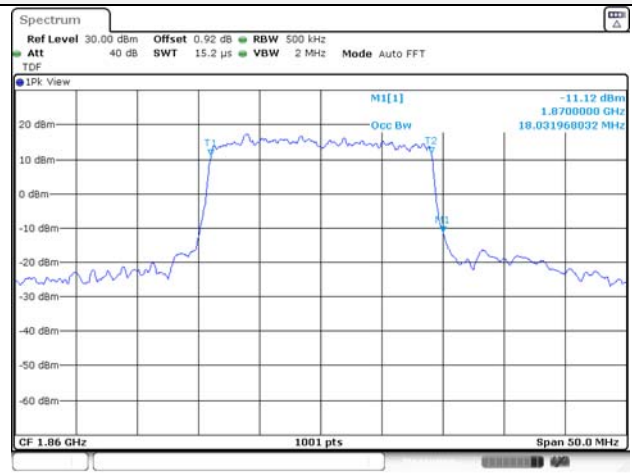

20M BW 16QAM Low ch.