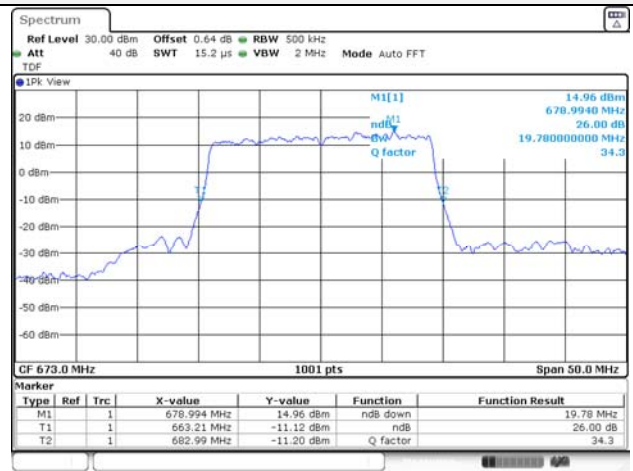

65, Sinwon-ro, Yeongtong-gu,
Suwon-si, Gyeonggi-do, 16677, Korea
TEL: 82-31-285-0894 FAX: 82-505-299-8311
www.kctl.co.kr

Report No.:
KR21-SRF0085-D
Page (81) of (265)

20M BW QPSK Low ch.

20M BW 16QAM Low ch.