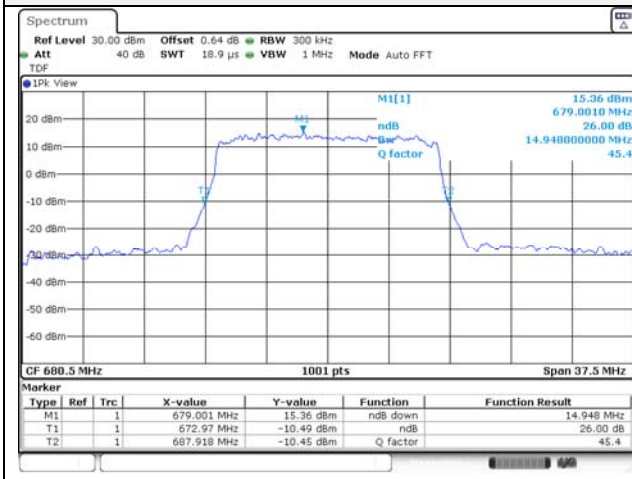

Report No.:
KR21-SRF0085-D
Page (80) of (265)

15M BW QPSK Low ch.

15M BW 16QAM Low ch.

15M BW QPSK Mid ch.

15M BW 16QAM Mid ch.

15M BW QPSK High ch.

15M BW 16QAM High ch.

KCTL Inc.