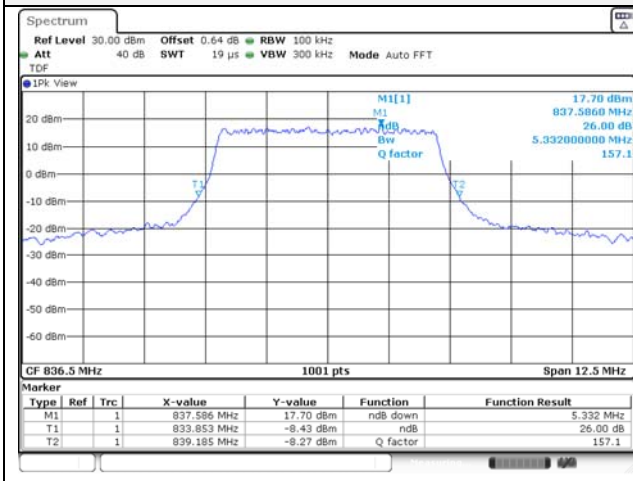

5M BW QPSK Mid ch.