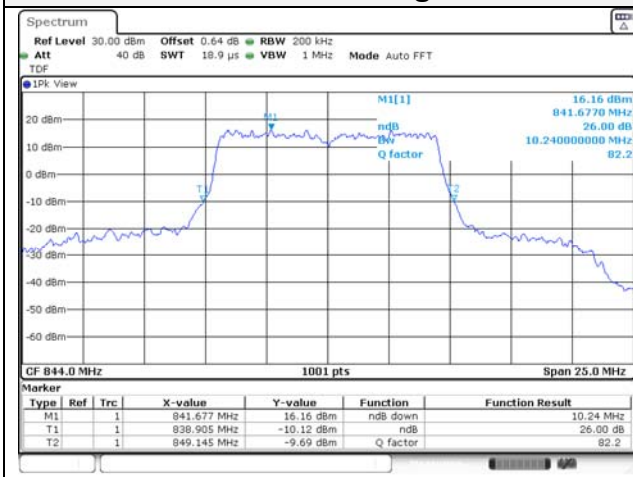

Report No.:
KR21-SRF0085-D
Page (70) of (265)

10M BW QPSK Low ch.

10M BW 16QAM Low ch.

10M BW QPSK Mid ch.

10M BW 16QAM Mid ch.

10M BW QPSK High ch.

10M BW 16QAM High ch.

KCTL Inc.