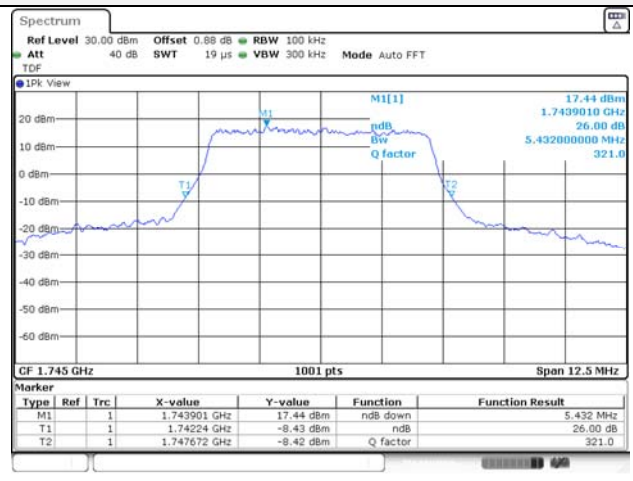

Report No.:
KR21-SRF0085-D
Page (74) of (265)

5M BW QPSK Low ch.

5M BW 16QAM Low ch.

5M BW QPSK Mid ch.

5M BW 16QAM Mid ch.

5M BW QPSK High ch.

5M BW 16QAM High ch.

KCTL Inc.