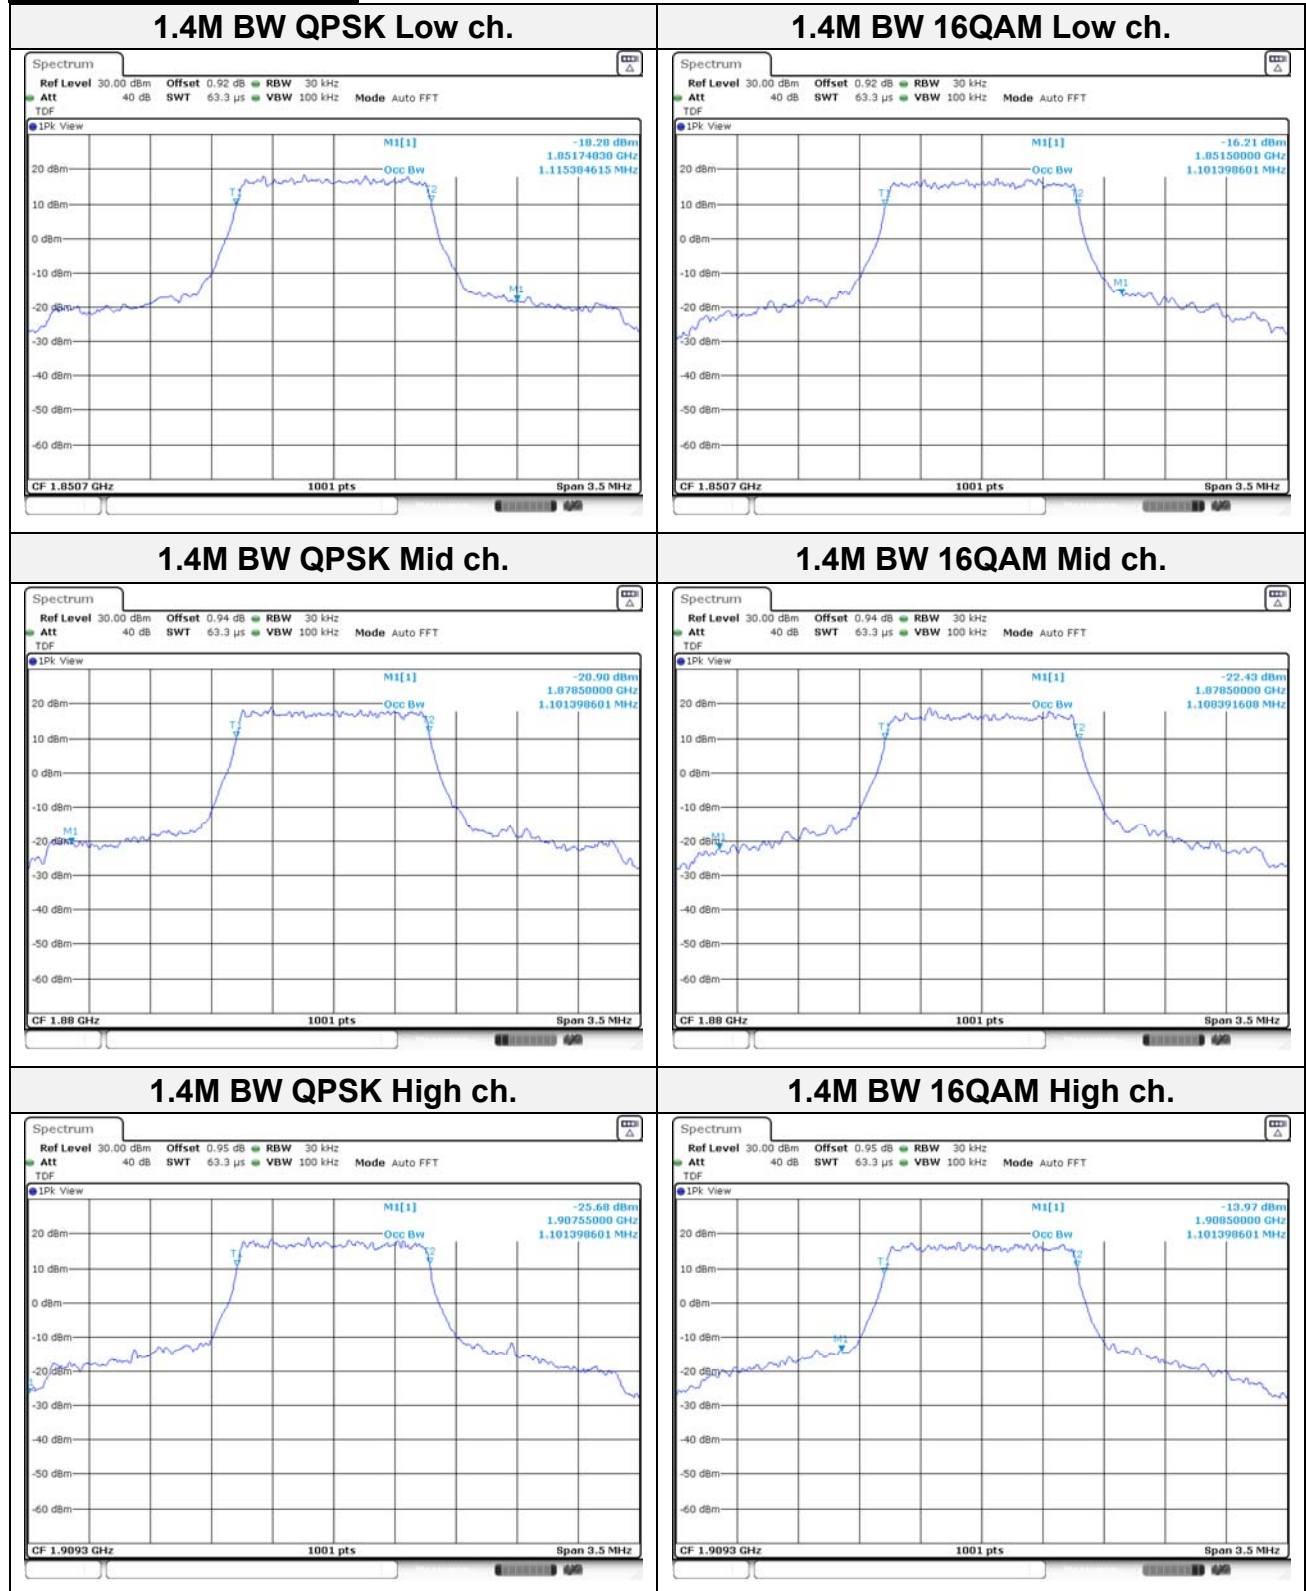

Report No.:
KR21-SRF0085-D
Page (82) of (265)

99% Occupied Bandwidth

Test mode: LTE Band 2

KCTL Inc.

65, Sinwon-ro, Yeongtong-gu,
Suwon-si, Gyeonggi-do, 16677, Korea
TEL: 82-31-285-0894 FAX: 82-505-299-8311
www.kctl.co.kr