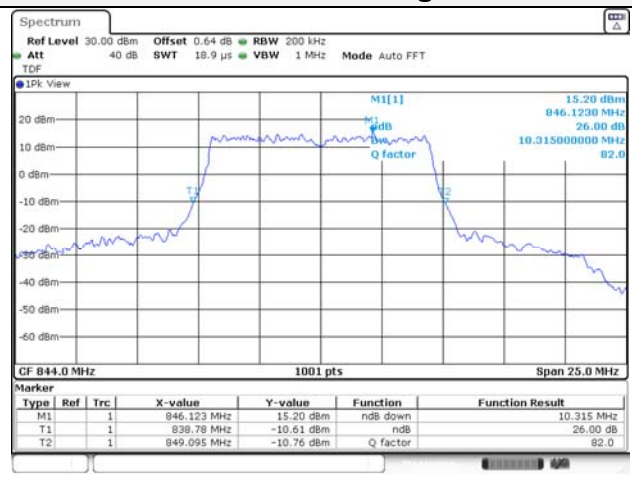

Report No.:
KR21-SRF0085-D
Page (70) of (265)

10M BW QPSK Low ch.

10M BW 16QAM Low ch.

10M BW QPSK Mid ch.

10M BW 16QAM Mid ch.

10M BW QPSK High ch.

10M BW 16QAM High ch.

KCTL Inc.