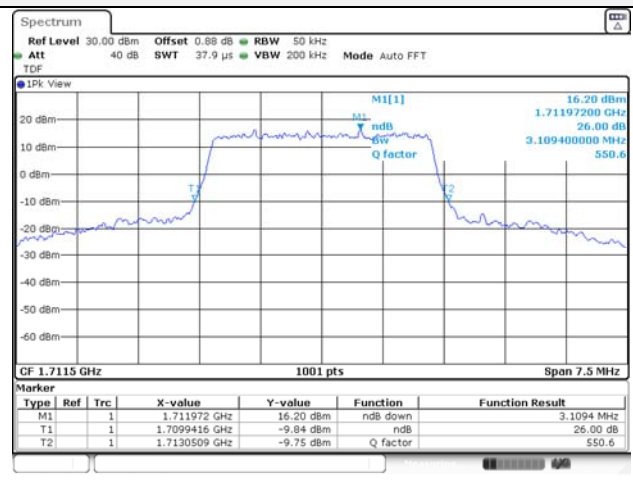

3M BW 16QAM Low ch.