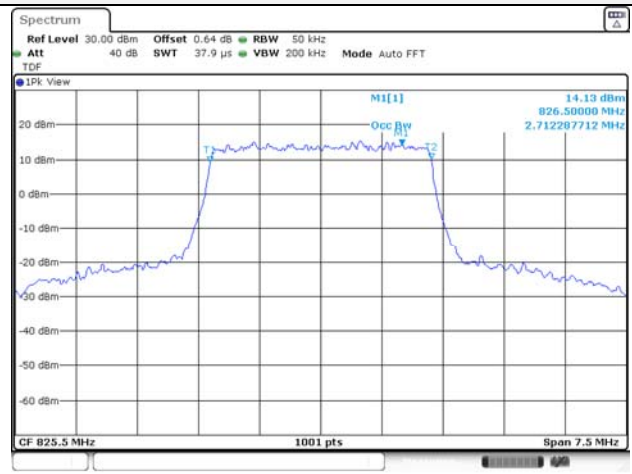

3M BW 16QAM Low ch.