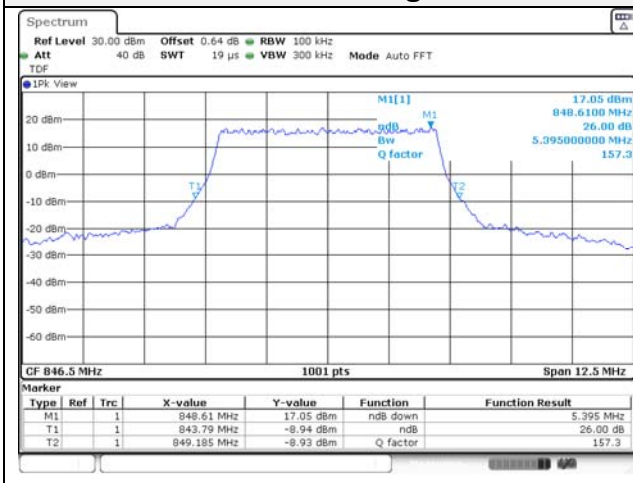

5M BW QPSK High ch.