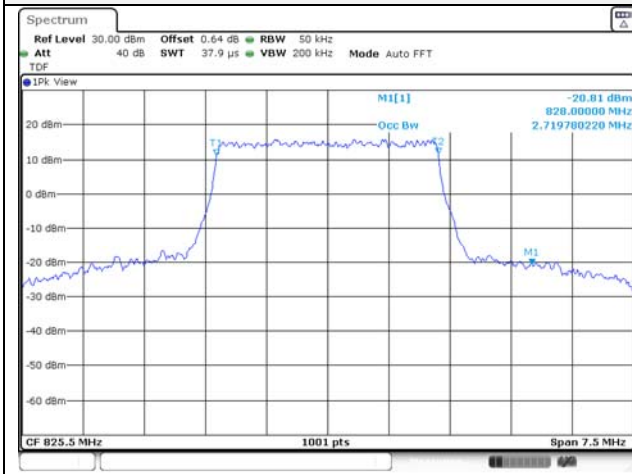

KCTL Inc.

65, Sinwon-ro, Yeongtong-gu,
Suwon-si, Gyeonggi-do, 16677, Korea
TEL: 82-31-285-0894 FAX: 82-505-299-8311
www.kctl.co.kr

Report No.:
KR21-SRF0085-D
Page (89) of (265)

3M BW QPSK Low ch.