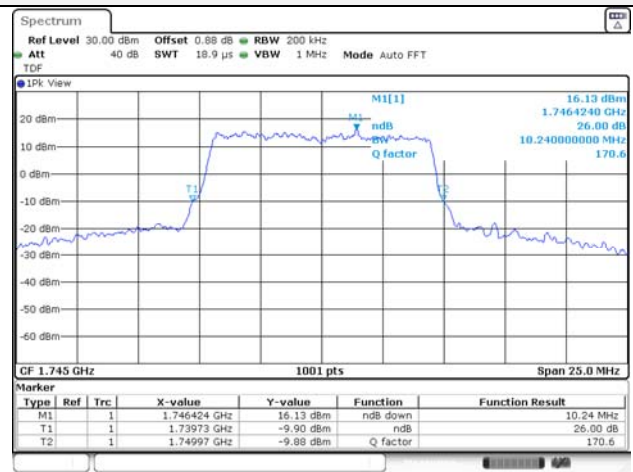

10M BW 16QAM Mid ch.