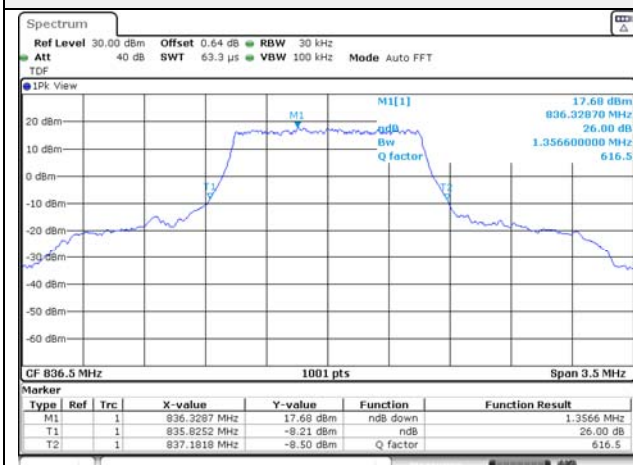

1.4M BW QPSK Mid ch.