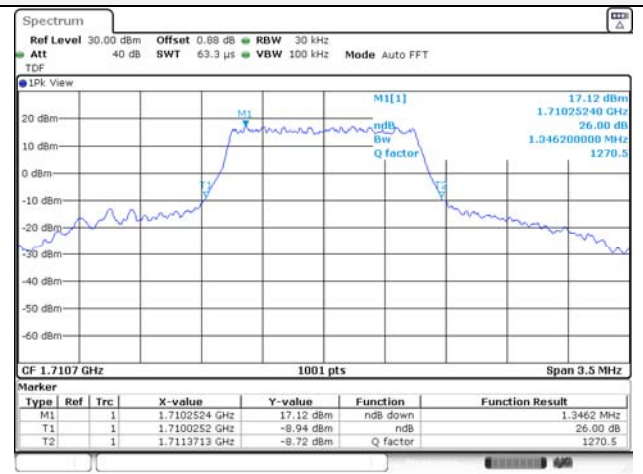

Report No.:
KR21-SRF0085-D
Page (72) of (265)

Test mode: LTE Band 66/4

1.4M BW QPSK Low ch.

1.4M BW 16QAM Low ch.

1.4M BW QPSK Mid ch.

1.4M BW 16QAM Mid ch.

1.4M BW QPSK High ch.

1.4M BW 16QAM High ch.