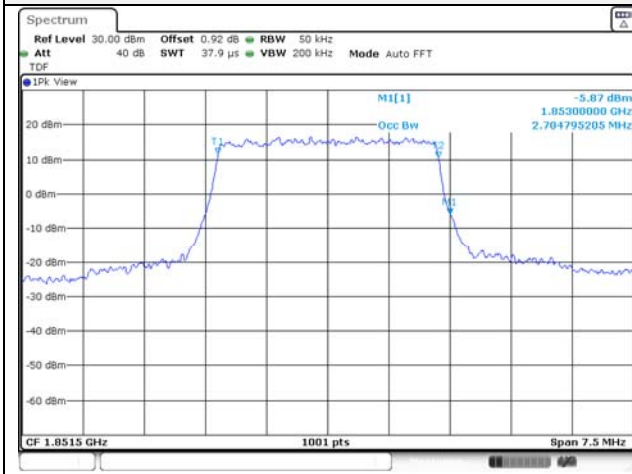

KCTL Inc.

65, Sinwon-ro, Yeongtong-gu,
Suwon-si, Gyeonggi-do, 16677, Korea
TEL: 82-31-285-0894 FAX: 82-505-299-8311
www.kctl.co.kr

Report No.:
KR21-SRF0085-D
Page (83) of (265)

3M BW QPSK Low ch.