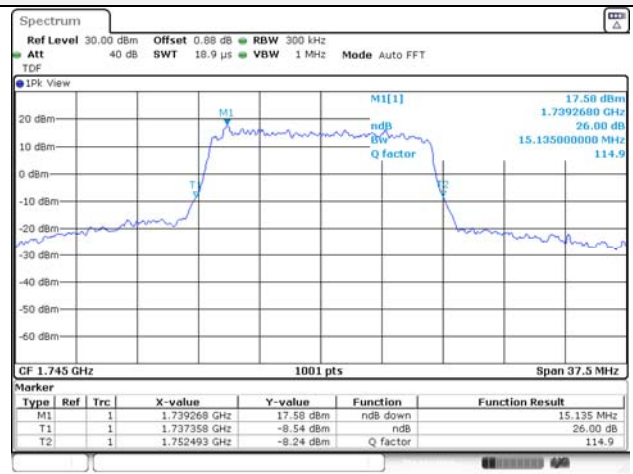

Report No.:
KR21-SRF0085-D
Page (76) of (265)

15M BW QPSK Low ch.

15M BW 16QAM Low ch.

15M BW QPSK Mid ch.

15M BW 16QAM Mid ch.

15M BW QPSK High ch.

15M BW 16QAM High ch.

KCTL Inc.