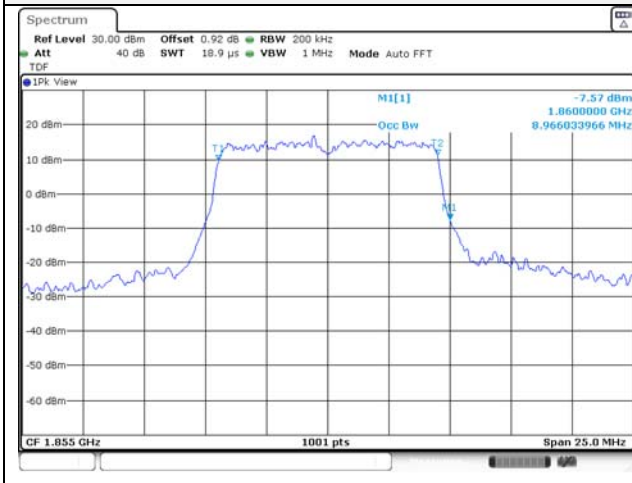

KCTL Inc.

65, Sinwon-ro, Yeongtong-gu,
Suwon-si, Gyeonggi-do, 16677, Korea
TEL: 82-31-285-0894 FAX: 82-505-299-8311
www.kctl.co.kr

Report No.:
KR21-SRF0085-D
Page (85) of (265)

10M BW QPSK Low ch.