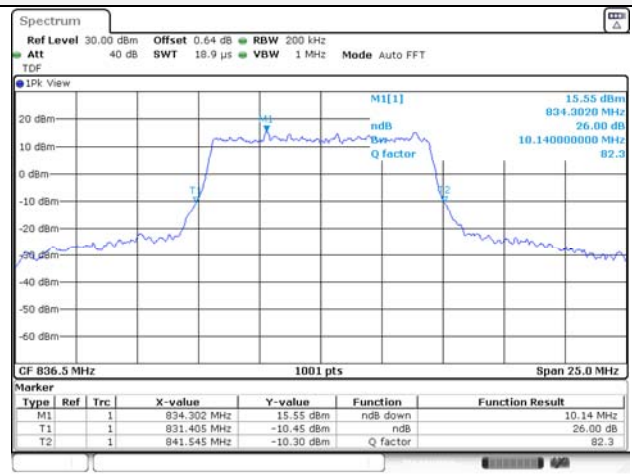

Report No.:
KR21-SRF0085-D
Page (70) of (265)

10M BW QPSK Low ch.

10M BW 16QAM Low ch.

10M BW QPSK Mid ch.

10M BW 16QAM Mid ch.

10M BW QPSK High ch.

10M BW 16QAM High ch.

KCTL Inc.