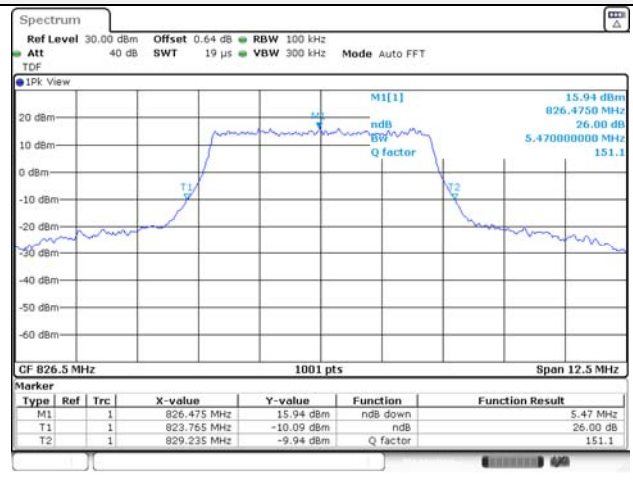

65, Sinwon-ro, Yeongtong-gu,
Suwon-si, Gyeonggi-do, 16677, Korea
TEL: 82-31-285-0894 FAX: 82-505-299-8311
www.kctl.co.kr

Report No.:
KR21-SRF0085-D
Page (69) of (265)

5M BW QPSK Low ch.

5M BW 16QAM Low ch.