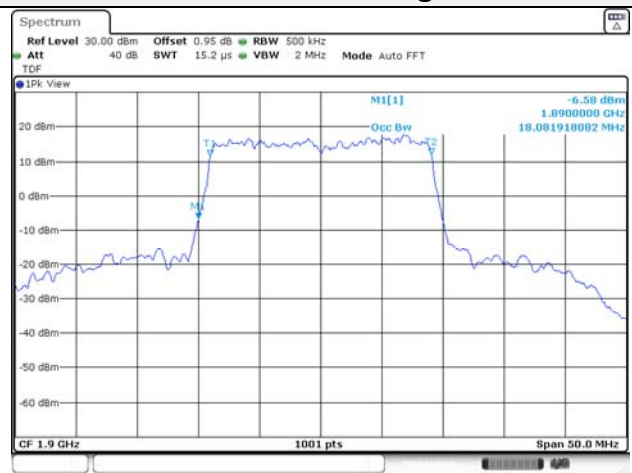

20M BW 16QAM High ch.