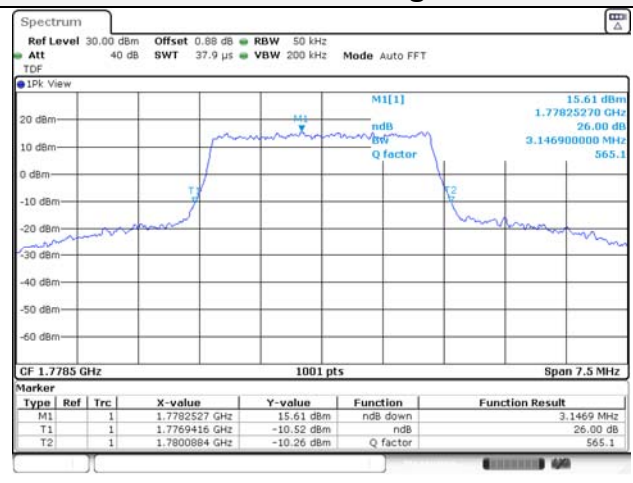

3M BW 16QAM High ch.