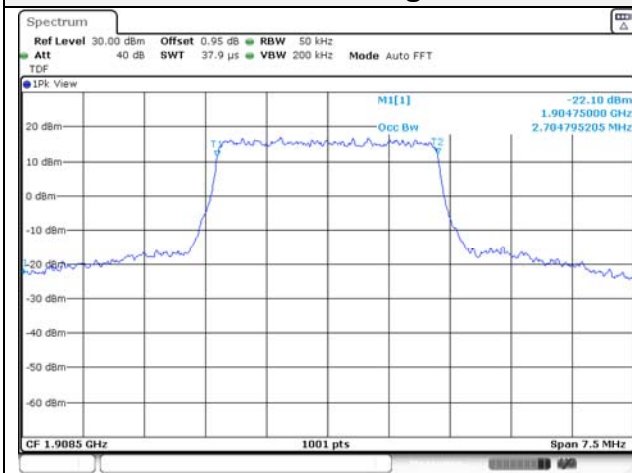

3M BW QPSK High ch.