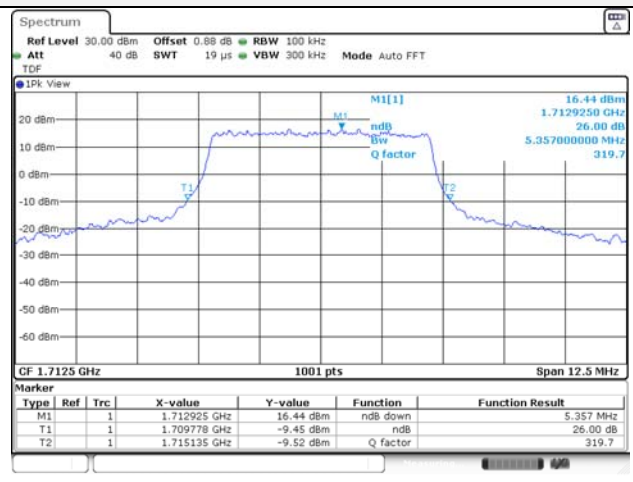

5M BW 16QAM Low ch.