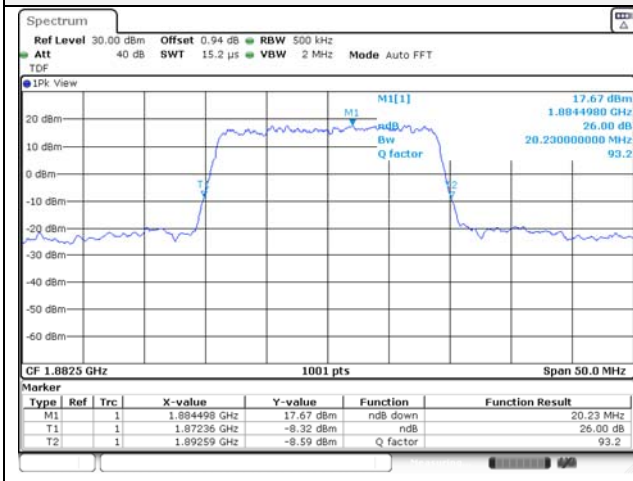

Report No.:
KR21-SRF0085-D
Page (66) of (265)

20M BW QPSK Low ch.

20M BW 16QAM Low ch.

20M BW QPSK Mid ch.

20M BW 16QAM Mid ch.

20M BW QPSK High ch.

20M BW 16QAM High ch.

KCTL Inc.