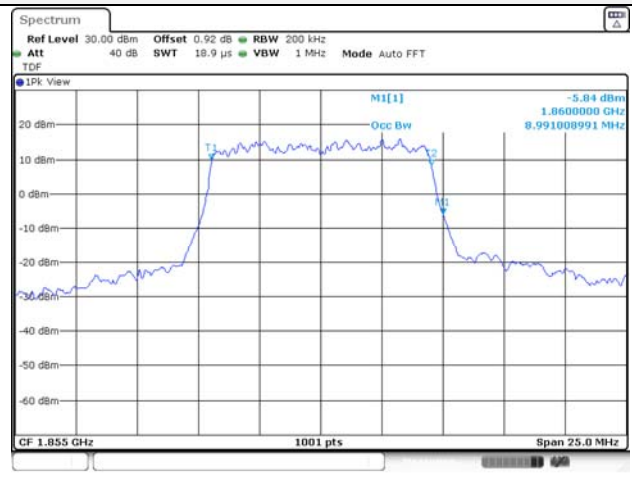

10M BW 16QAM Low ch.