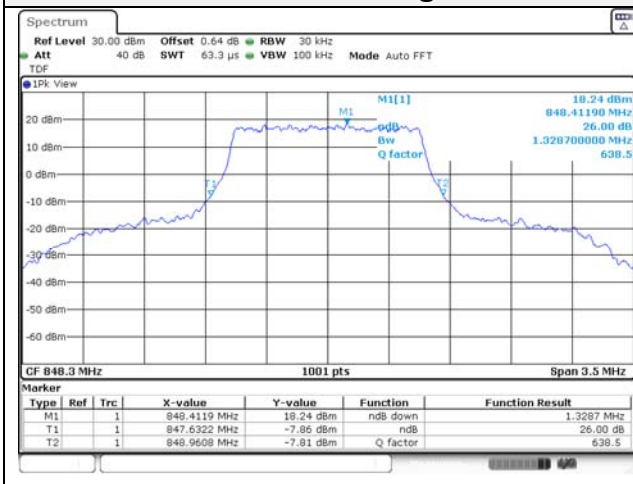

1.4M BW 16QAM Low ch.

1.4M BW QPSK Mid ch.

1.4M BW 16QAM Mid ch.

1.4M BW QPSK High ch.

1.4M BW 16QAM High ch.

KCTL Inc.

65, Sinwon-ro, Yeongtong-gu,
Suwon-si, Gyeonggi-do, 16677, Korea
TEL: 82-31-285-0894 FAX: 82-505-299-8311
www.kctl.co.kr