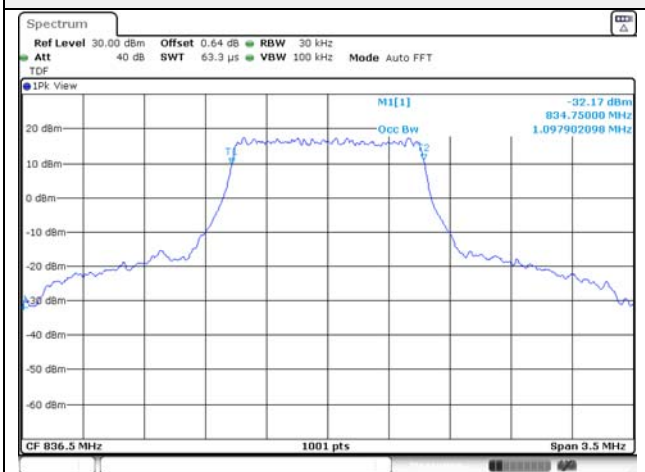

1.4M BW QPSK Mid ch.