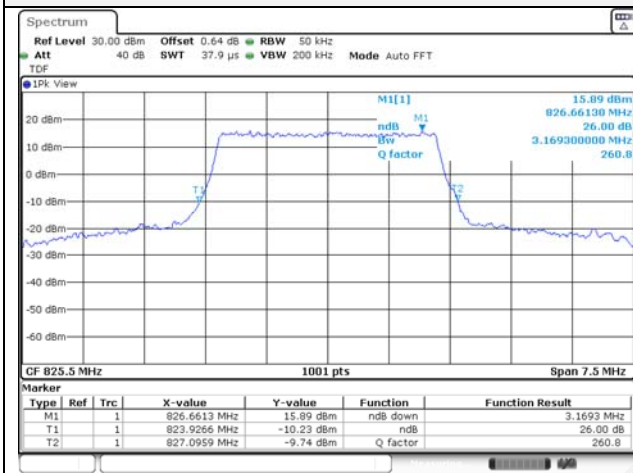

KCTL Inc.

65, Sinwon-ro, Yeongtong-gu,
Suwon-si, Gyeonggi-do, 16677, Korea
TEL: 82-31-285-0894 FAX: 82-505-299-8311
www.kctl.co.kr

Report No.:
KR21-SRF0085-D
Page (68) of (265)

3M BW QPSK Low ch.