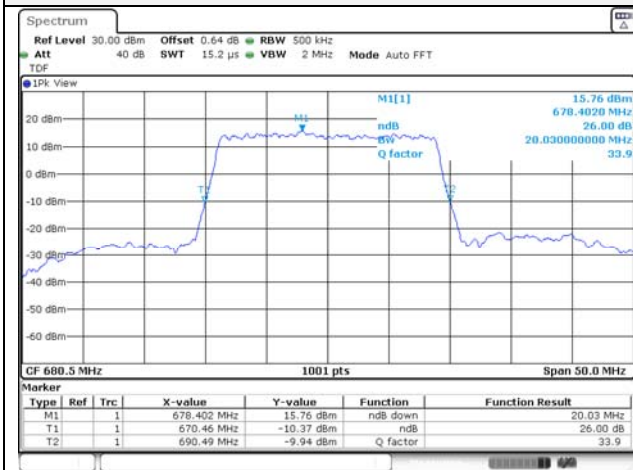

20M BW QPSK Mid ch.