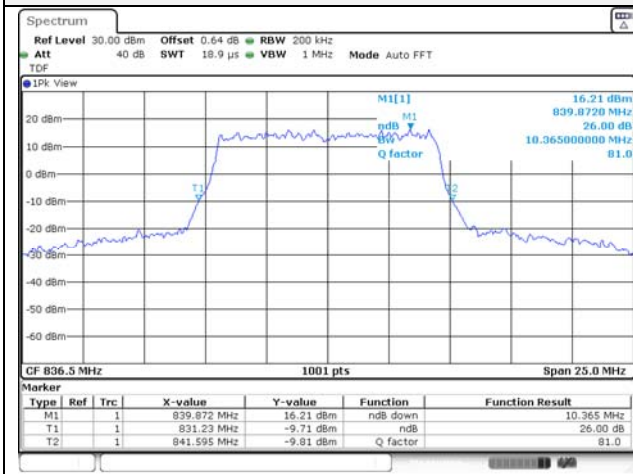

Report No.:
KR21-SRF0085-D
Page (70) of (265)

10M BW QPSK Low ch.

10M BW 16QAM Low ch.

10M BW QPSK Mid ch.

10M BW 16QAM Mid ch.

10M BW QPSK High ch.

10M BW 16QAM High ch.

KCTL Inc.