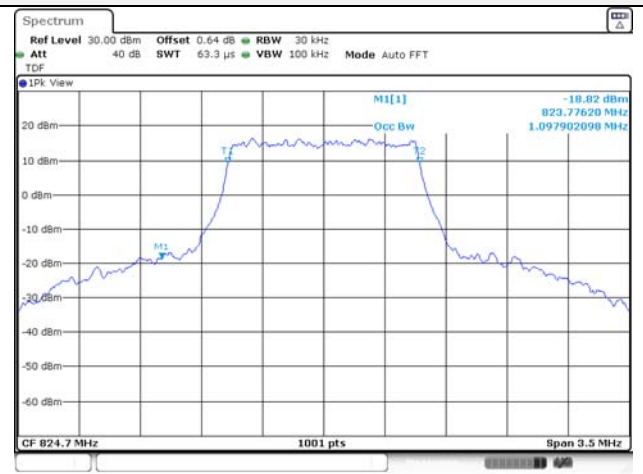

1.4M BW 16QAM Low ch.