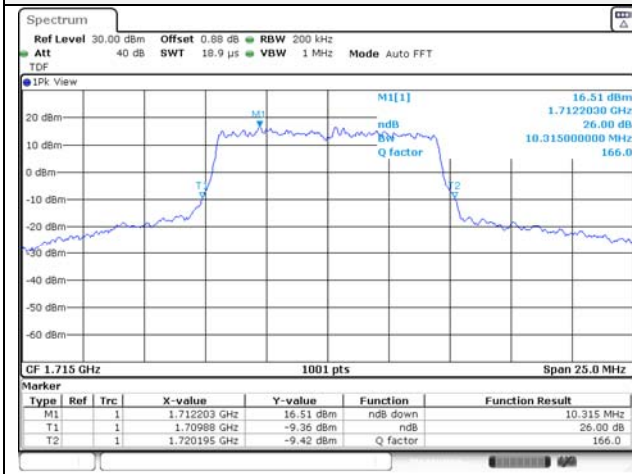

KCTL Inc.

65, Sinwon-ro, Yeongtong-gu,
Suwon-si, Gyeonggi-do, 16677, Korea
TEL: 82-31-285-0894 FAX: 82-505-299-8311
www.kctl.co.kr

Report No.:
KR21-SRF0085-D
Page (75) of (265)

10M BW QPSK Low ch.