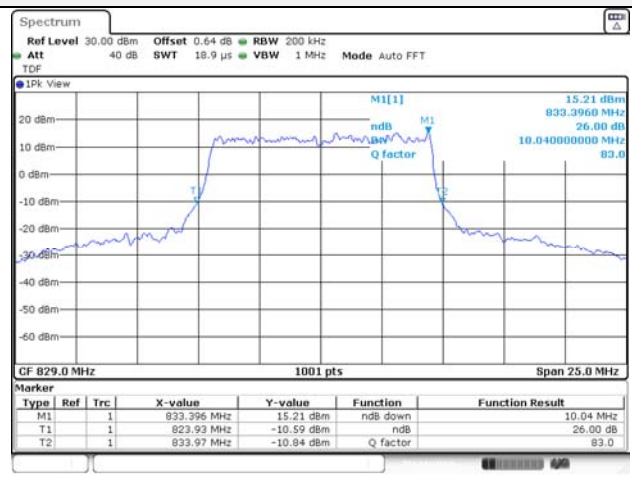

Report No.:
KR21-SRF0085-D
Page (70) of (265)

10M BW QPSK Low ch.

10M BW 16QAM Low ch.

10M BW QPSK Mid ch.

10M BW 16QAM Mid ch.

10M BW QPSK High ch.

10M BW 16QAM High ch.

KCTL Inc.