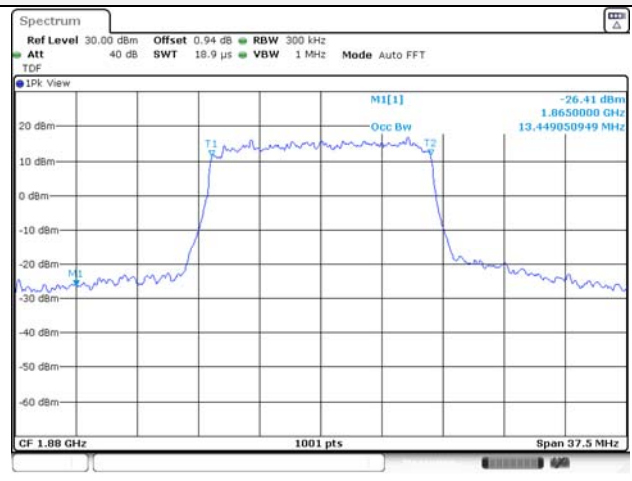

15M BW 16QAM Mid ch.