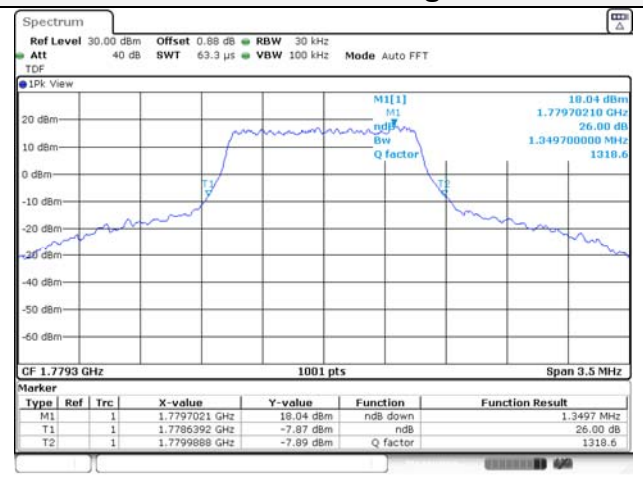

Report No.:
KR21-SRF0085-D
Page (72) of (265)

Test mode: LTE Band 66/4

1.4M BW QPSK Low ch.

1.4M BW 16QAM Low ch.

1.4M BW QPSK Mid ch.

1.4M BW 16QAM Mid ch.

1.4M BW QPSK High ch.

1.4M BW 16QAM High ch.