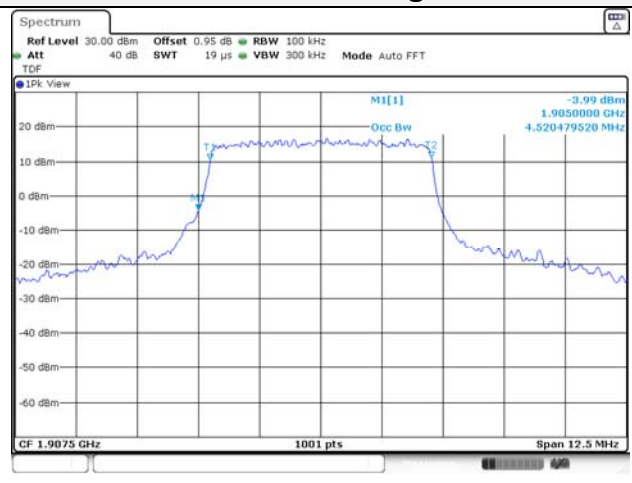

5M BW 16QAM High ch.