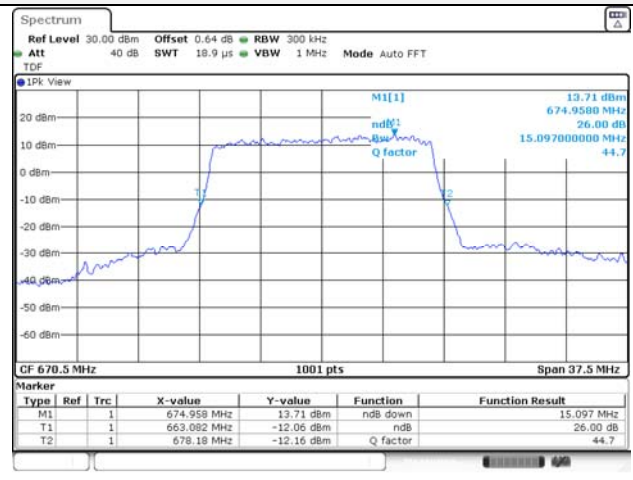

15M BW 16QAM Low ch.