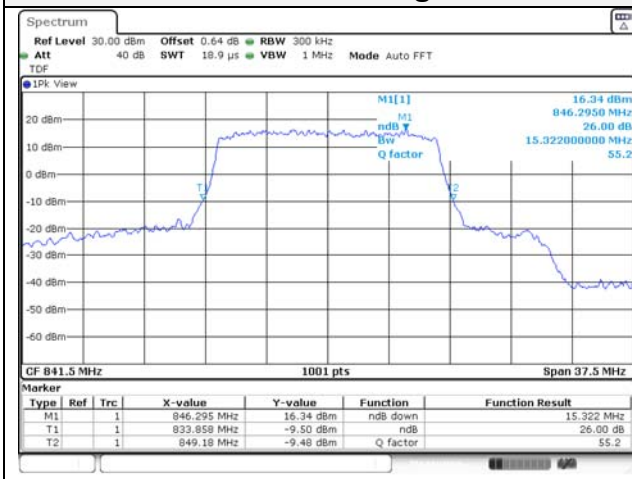

15M BW QPSK High ch.