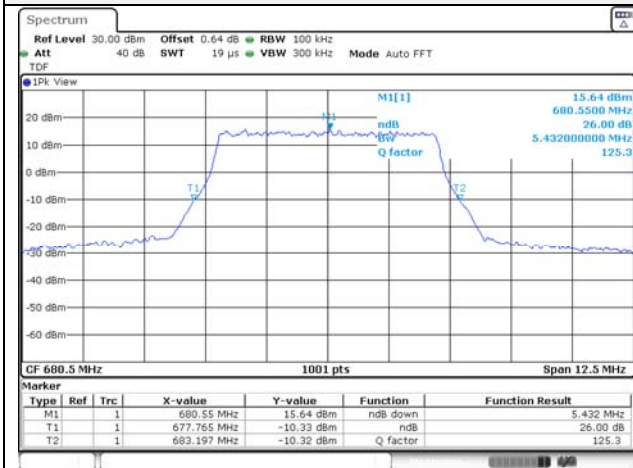

Report No.:
KR21-SRF0085-D
Page (78) of (265)

Test mode: LTE Band 71

5M BW QPSK Low ch.

5M BW 16QAM Low ch.

5M BW QPSK Mid ch.

5M BW 16QAM Mid ch.

5M BW QPSK High ch.

5M BW 16QAM High ch.