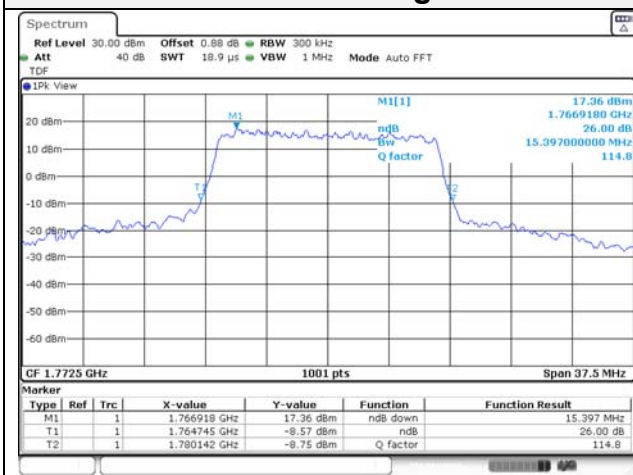

Report No.:
KR21-SRF0085-D
Page (76) of (265)

15M BW QPSK Low ch.

15M BW 16QAM Low ch.

15M BW QPSK Mid ch.

15M BW 16QAM Mid ch.

15M BW QPSK High ch.

15M BW 16QAM High ch.

KCTL Inc.