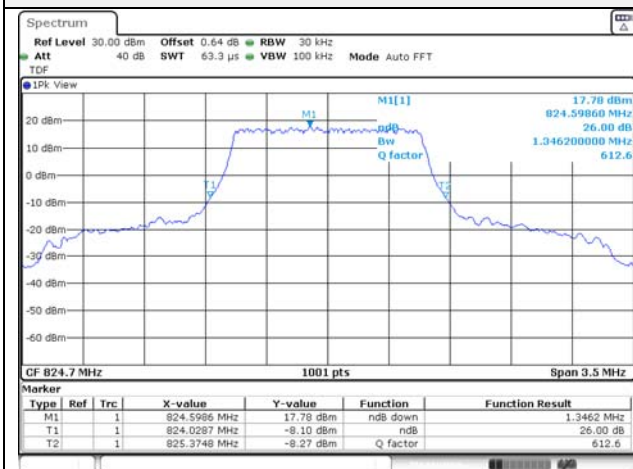

KCTL Inc.

65, Sinwon-ro, Yeongtong-gu,
Suwon-si, Gyeonggi-do, 16677, Korea
TEL: 82-31-285-0894 FAX: 82-505-299-8311
www.kctl.co.kr

Report No.:
KR21-SRF0085-D
Page (67) of (265)

Test mode: LTE Band 26

1.4M BW QPSK Low ch.