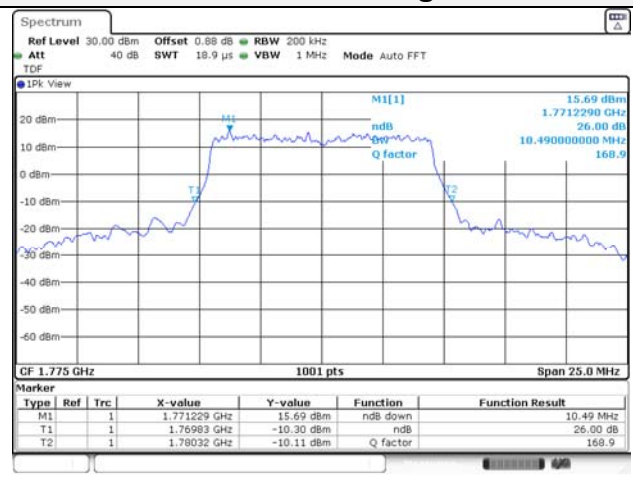

10M BW QPSK Mid ch.

10M BW 16QAM Mid ch.

10M BW QPSK High ch.

10M BW 16QAM High ch.

KCTL Inc.

65, Sinwon-ro, Yeongtong-gu,
Suwon-si, Gyeonggi-do, 16677, Korea
TEL: 82-31-285-0894 FAX: 82-505-299-8311
www.kctl.co.kr