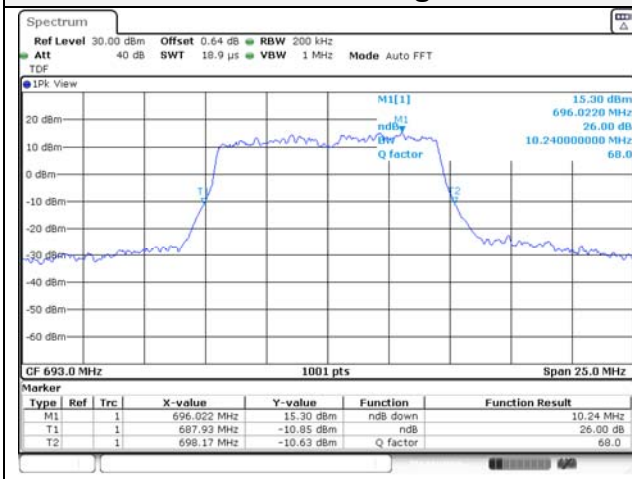

10M BW QPSK High ch.