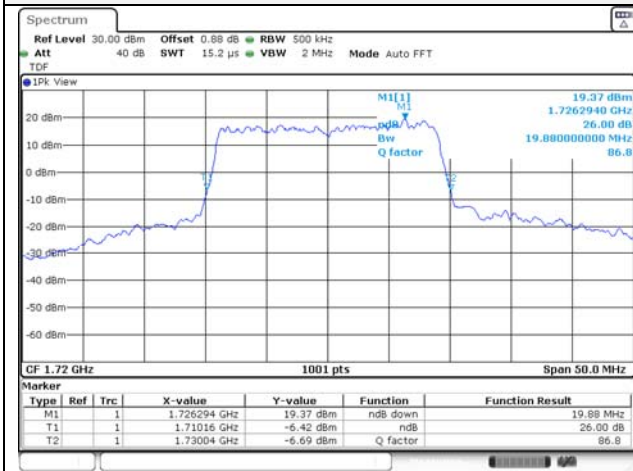

KCTL Inc.

65, Sinwon-ro, Yeongtong-gu,
Suwon-si, Gyeonggi-do, 16677, Korea
TEL: 82-31-285-0894 FAX: 82-505-299-8311
www.kctl.co.kr

Report No.:
KR21-SRF0085-D
Page (77) of (265)

20M BW QPSK Low ch.