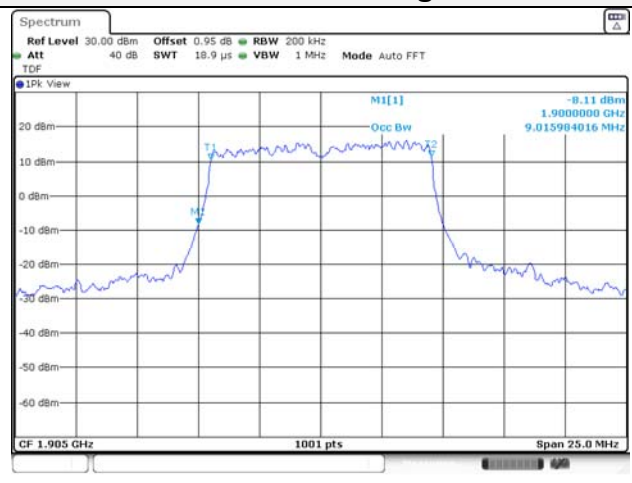

10M BW 16QAM High ch.