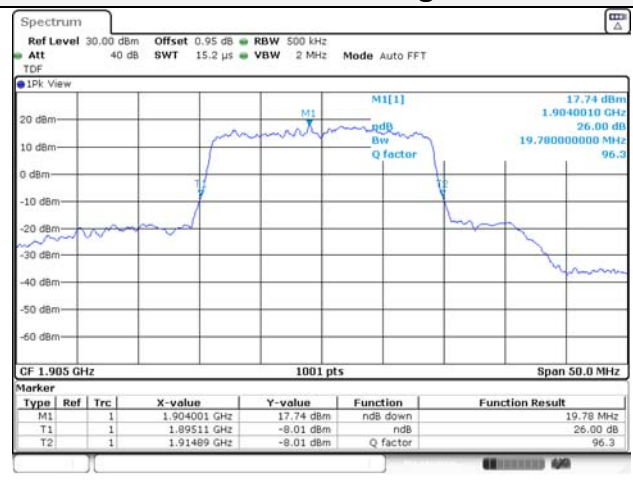

Report No.:
KR21-SRF0085-D
Page (66) of (265)

20M BW QPSK Low ch.

20M BW 16QAM Low ch.

20M BW QPSK Mid ch.

20M BW 16QAM Mid ch.

20M BW QPSK High ch.

20M BW 16QAM High ch.

KCTL Inc.