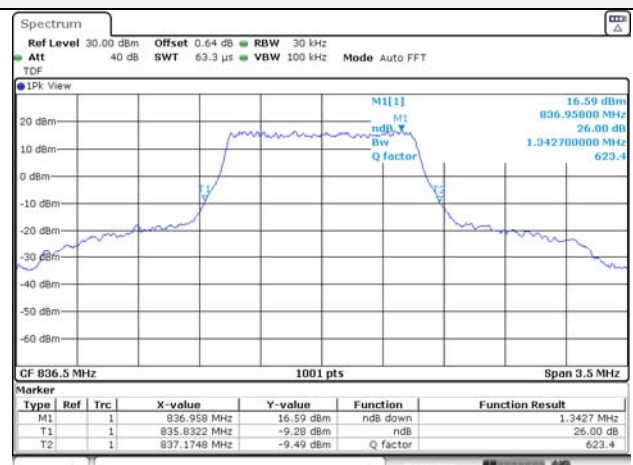

1.4M BW 16QAM Mid ch.