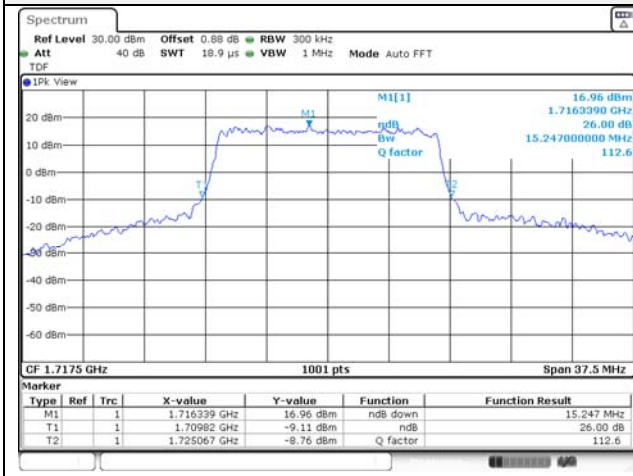

KCTL Inc.

65, Sinwon-ro, Yeongtong-gu,
Suwon-si, Gyeonggi-do, 16677, Korea
TEL: 82-31-285-0894 FAX: 82-505-299-8311
www.kctl.co.kr

Report No.:
KR21-SRF0085-D
Page (76) of (265)

15M BW QPSK Low ch.