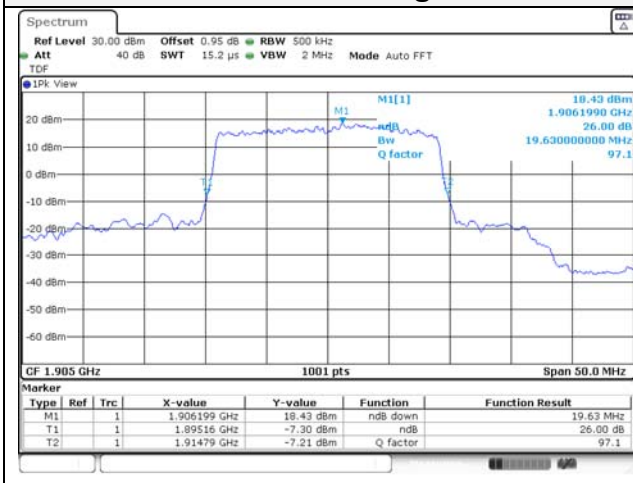

Report No.:
KR21-SRF0085-D
Page (66) of (265)

20M BW QPSK Low ch.

20M BW 16QAM Low ch.

20M BW QPSK Mid ch.

20M BW 16QAM Mid ch.

20M BW QPSK High ch.

20M BW 16QAM High ch.

KCTL Inc.

65, Sinwon-ro, Yeongtong-gu,
Suwon-si, Gyeonggi-do, 16677, Korea
TEL: 82-31-285-0894 FAX: 82-505-299-8311
www.kctl.co.kr

Report No.:
KR21-SRF0085-D
Page (67) of (265)

Test mode: LTE Band 26

1.4M BW QPSK Low ch.