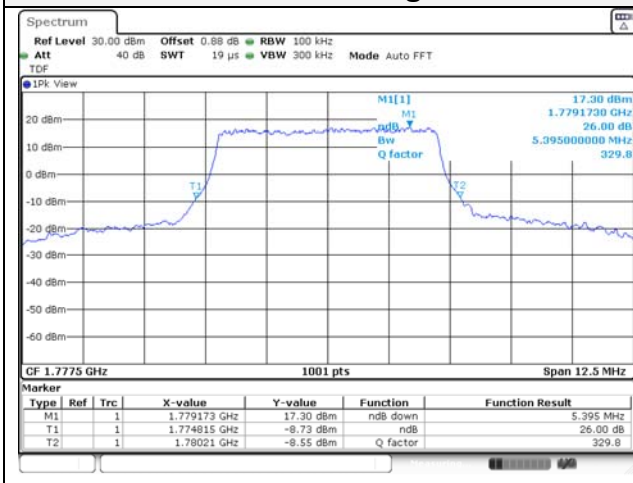

Report No.:
KR21-SRF0085-D
Page (74) of (265)

5M BW QPSK Low ch.

5M BW 16QAM Low ch.

5M BW QPSK Mid ch.

5M BW 16QAM Mid ch.

5M BW QPSK High ch.

5M BW 16QAM High ch.

KCTL Inc.