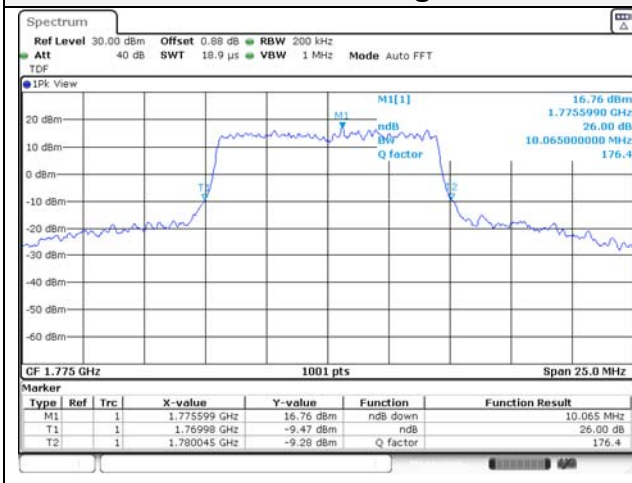

10M BW QPSK High ch.