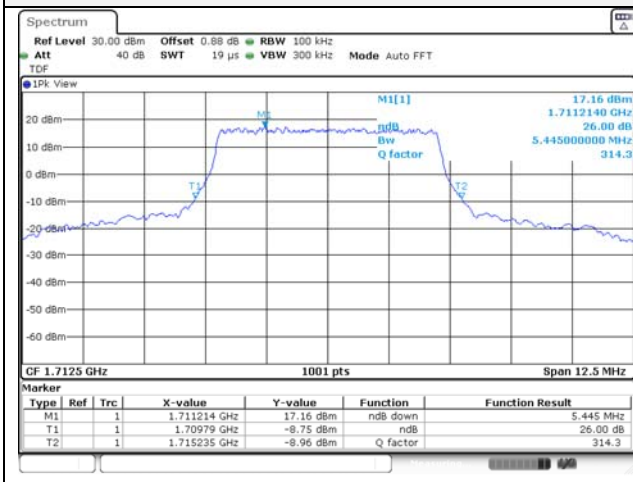

KCTL Inc.

65, Sinwon-ro, Yeongtong-gu,
Suwon-si, Gyeonggi-do, 16677, Korea
TEL: 82-31-285-0894 FAX: 82-505-299-8311
www.kctl.co.kr

Report No.:
KR21-SRF0085-D
Page (74) of (265)

5M BW QPSK Low ch.