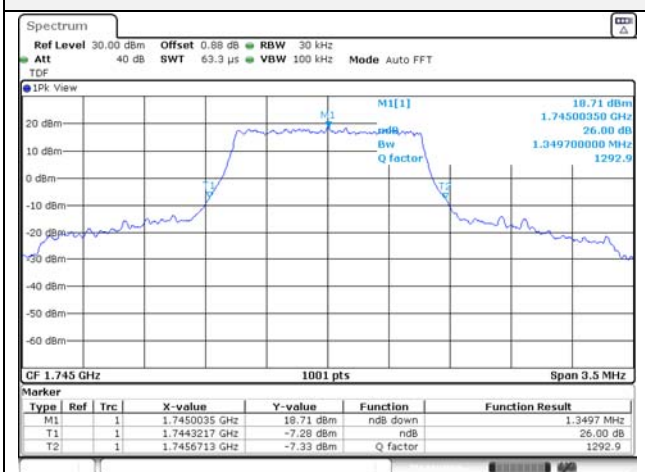

Report No.:
KR21-SRF0085-D
Page (72) of (265)

Test mode: LTE Band 66/4

1.4M BW QPSK Low ch.

1.4M BW 16QAM Low ch.

1.4M BW QPSK Mid ch.

1.4M BW 16QAM Mid ch.

1.4M BW QPSK High ch.

1.4M BW 16QAM High ch.