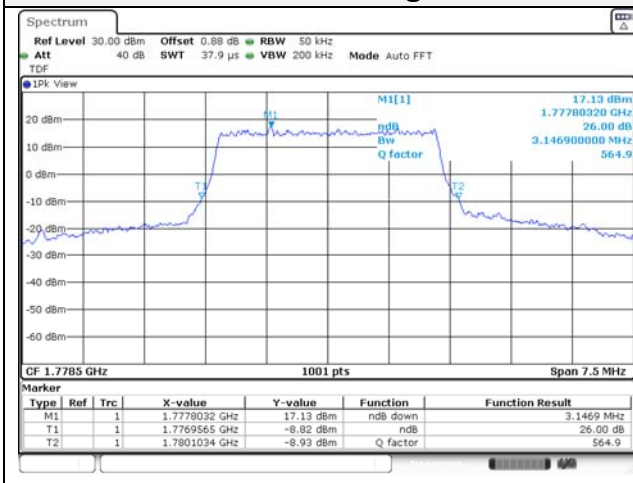

3M BW QPSK High ch.