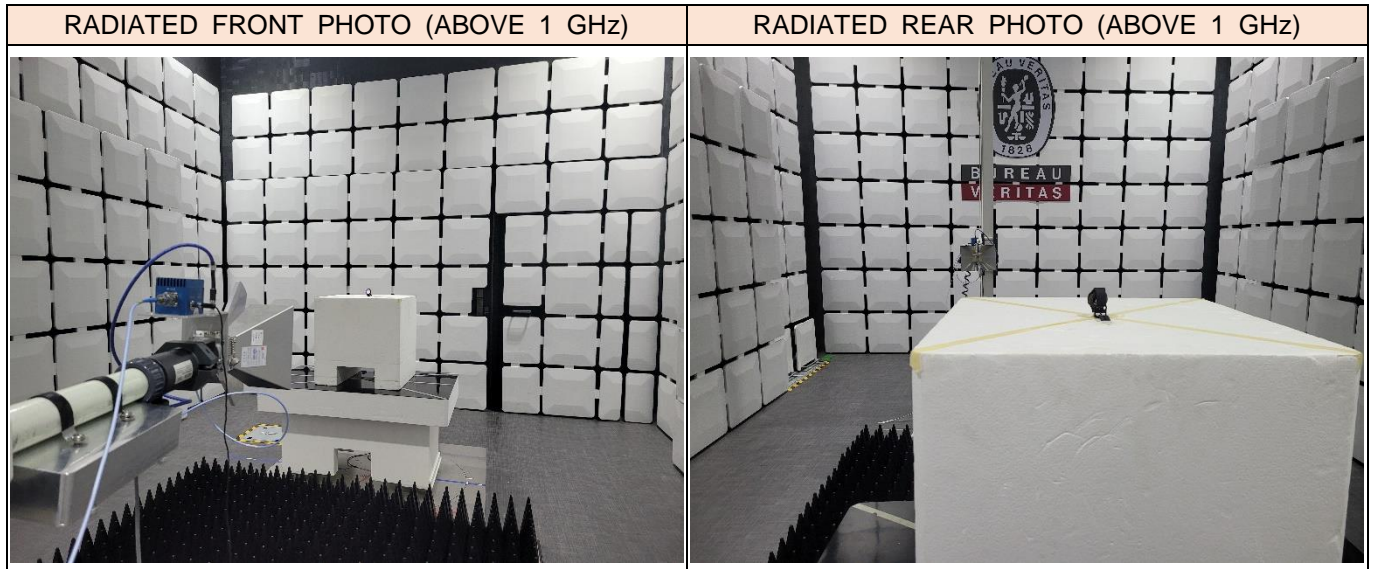

Setup Photo

RADIATED RF MEASUREMENT SETUP (BELOW 30 MHz) Y axis

RADIATED RF MEASUREMENT SETUP (BELOW 1 GHz) Y axis

RADIATED RF MEASUREMENT SETUP (1 - 18 GHz) Y axis

RADIATED RF MEASUREMENT SETUP (18 - 40 GHz) Y axis

CONDUCTED EMISSION MEASUREMENT SETUP

DFS MEASUREMENT SETUP

RADIATED RF MEASUREMENT SETUP FOR PORTABLE CONFIGURATION

- End of report -