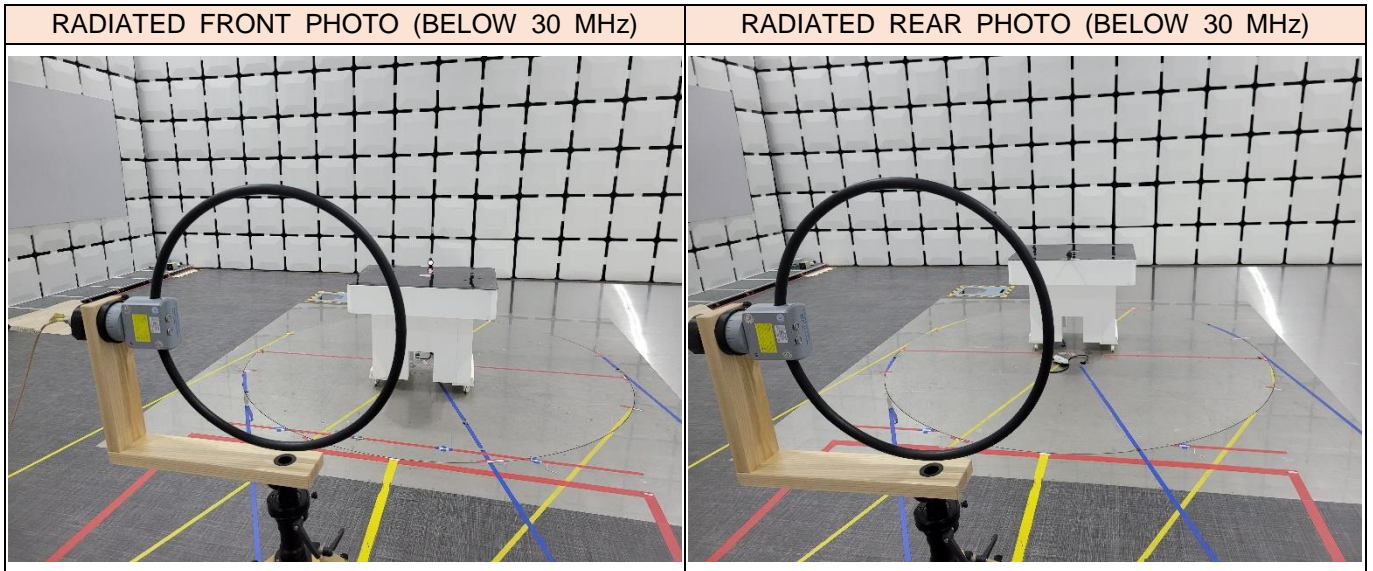

Setup Photo

RADIATED RF MEASUREMENT SETUP (BELOW 30 MHz) Y axis

RADIATED RF MEASUREMENT SETUP (BELOW 1 GHz) Y axis

RADIATED RF MEASUREMENT SETUP (1 - 18 GHz) Y axis

RADIATED RF MEASUREMENT SETUP (18 - 40 GHz) Y axis

CONDUCTED EMISSION MEASUREMENT SETUP

DFS MEASUREMENT SETUP

RADIATED RF MEASUREMENT SETUP FOR PORTABLE CONFIGURATION

- End of report -