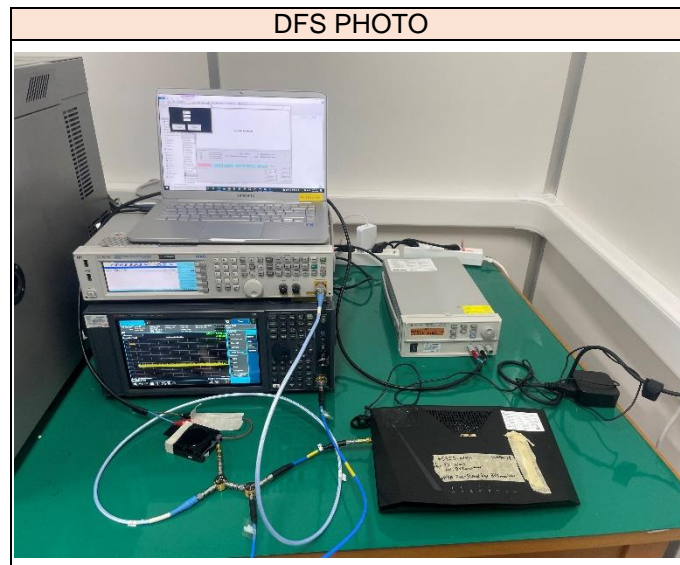

Setup Photo

RADIATED RF MEASUREMENT SETUP (BELOW 30 MHz) Y axis

RADIATED RF MEASUREMENT SETUP (BELOW 1 GHz) Y axis

RADIATED RF MEASUREMENT SETUP (1 - 18 GHz) Y axis

RADIATED RF MEASUREMENT SETUP (18 - 40 GHz) Y axis

CONDUCTED EMISSION MEASUREMENT SETUP

DFS MEASUREMENT SETUP

RADIATED RF MEASUREMENT SETUP FOR PORTABLE CONFIGURATION

- End of report -