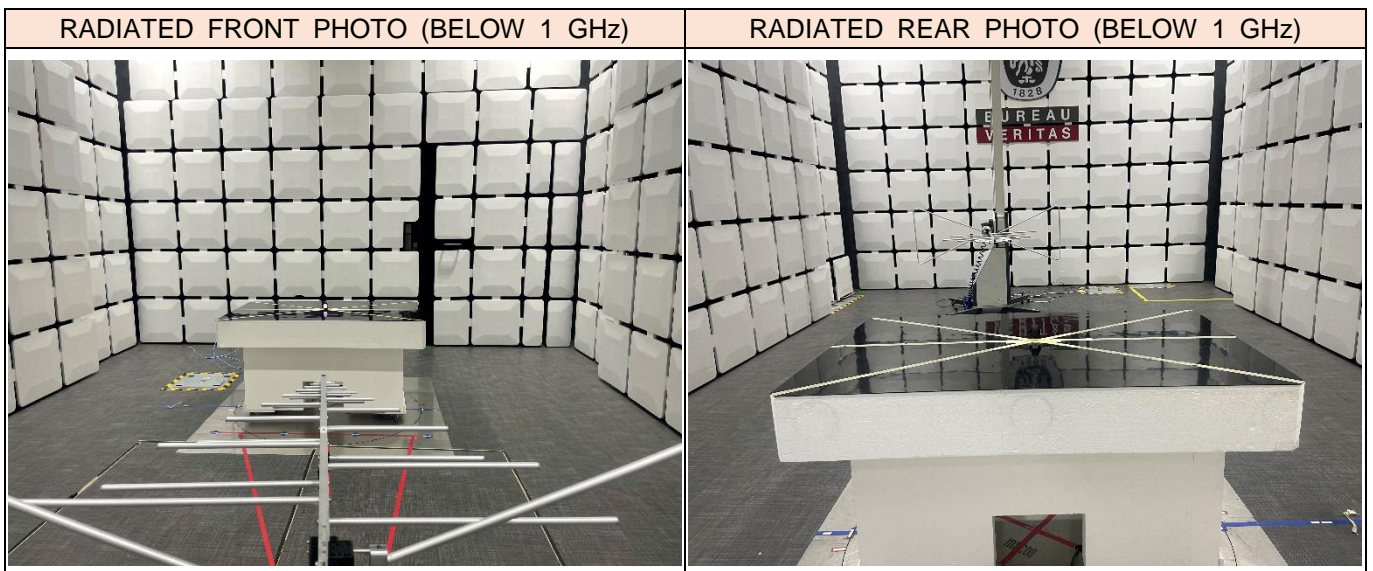

Setup Photo

RADIATED RF MEASUREMENT SETUP (BELOW 30 MHz) Y axis

RADIATED RF MEASUREMENT SETUP (BELOW 1 GHz) Y axis

RADIATED RF MEASUREMENT SETUP (1 - 18 GHz) Y axis

RADIATED RF MEASUREMENT SETUP (18 - 40 GHz) Y axis

CONDUCTED EMISSION MEASUREMENT SETUP

DFS MEASUREMENT SETUP

RADIATED RF MEASUREMENT SETUP FOR PORTABLE CONFIGURATION

- End of report -