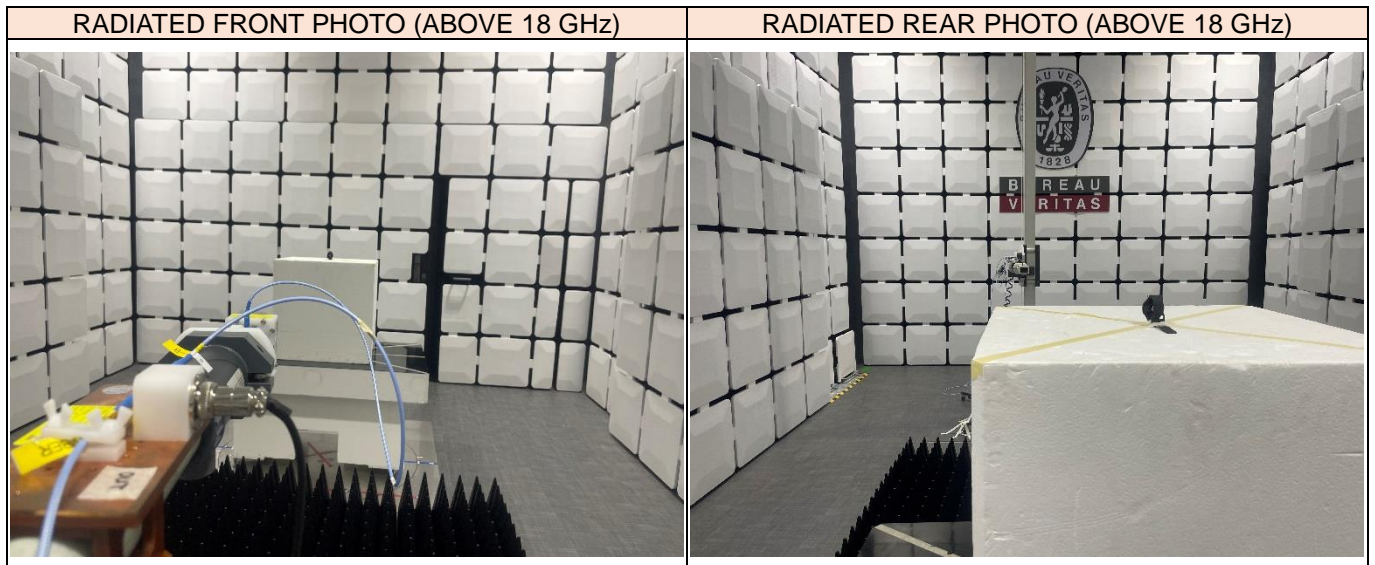

Setup Photo

RADIATED RF MEASUREMENT SETUP (BELOW 30 MHz) Y axis

RADIATED RF MEASUREMENT SETUP (BELOW 1 GHz) Y axis

RADIATED RF MEASUREMENT SETUP (1 - 18 GHz) Y axis

RADIATED RF MEASUREMENT SETUP (18 - 40 GHz) Y axis

CONDUCTED EMISSION MEASUREMENT SETUP

DFS MEASUREMENT SETUP

RADIATED RF MEASUREMENT SETUP FOR PORTABLE CONFIGURATION

- End of report -