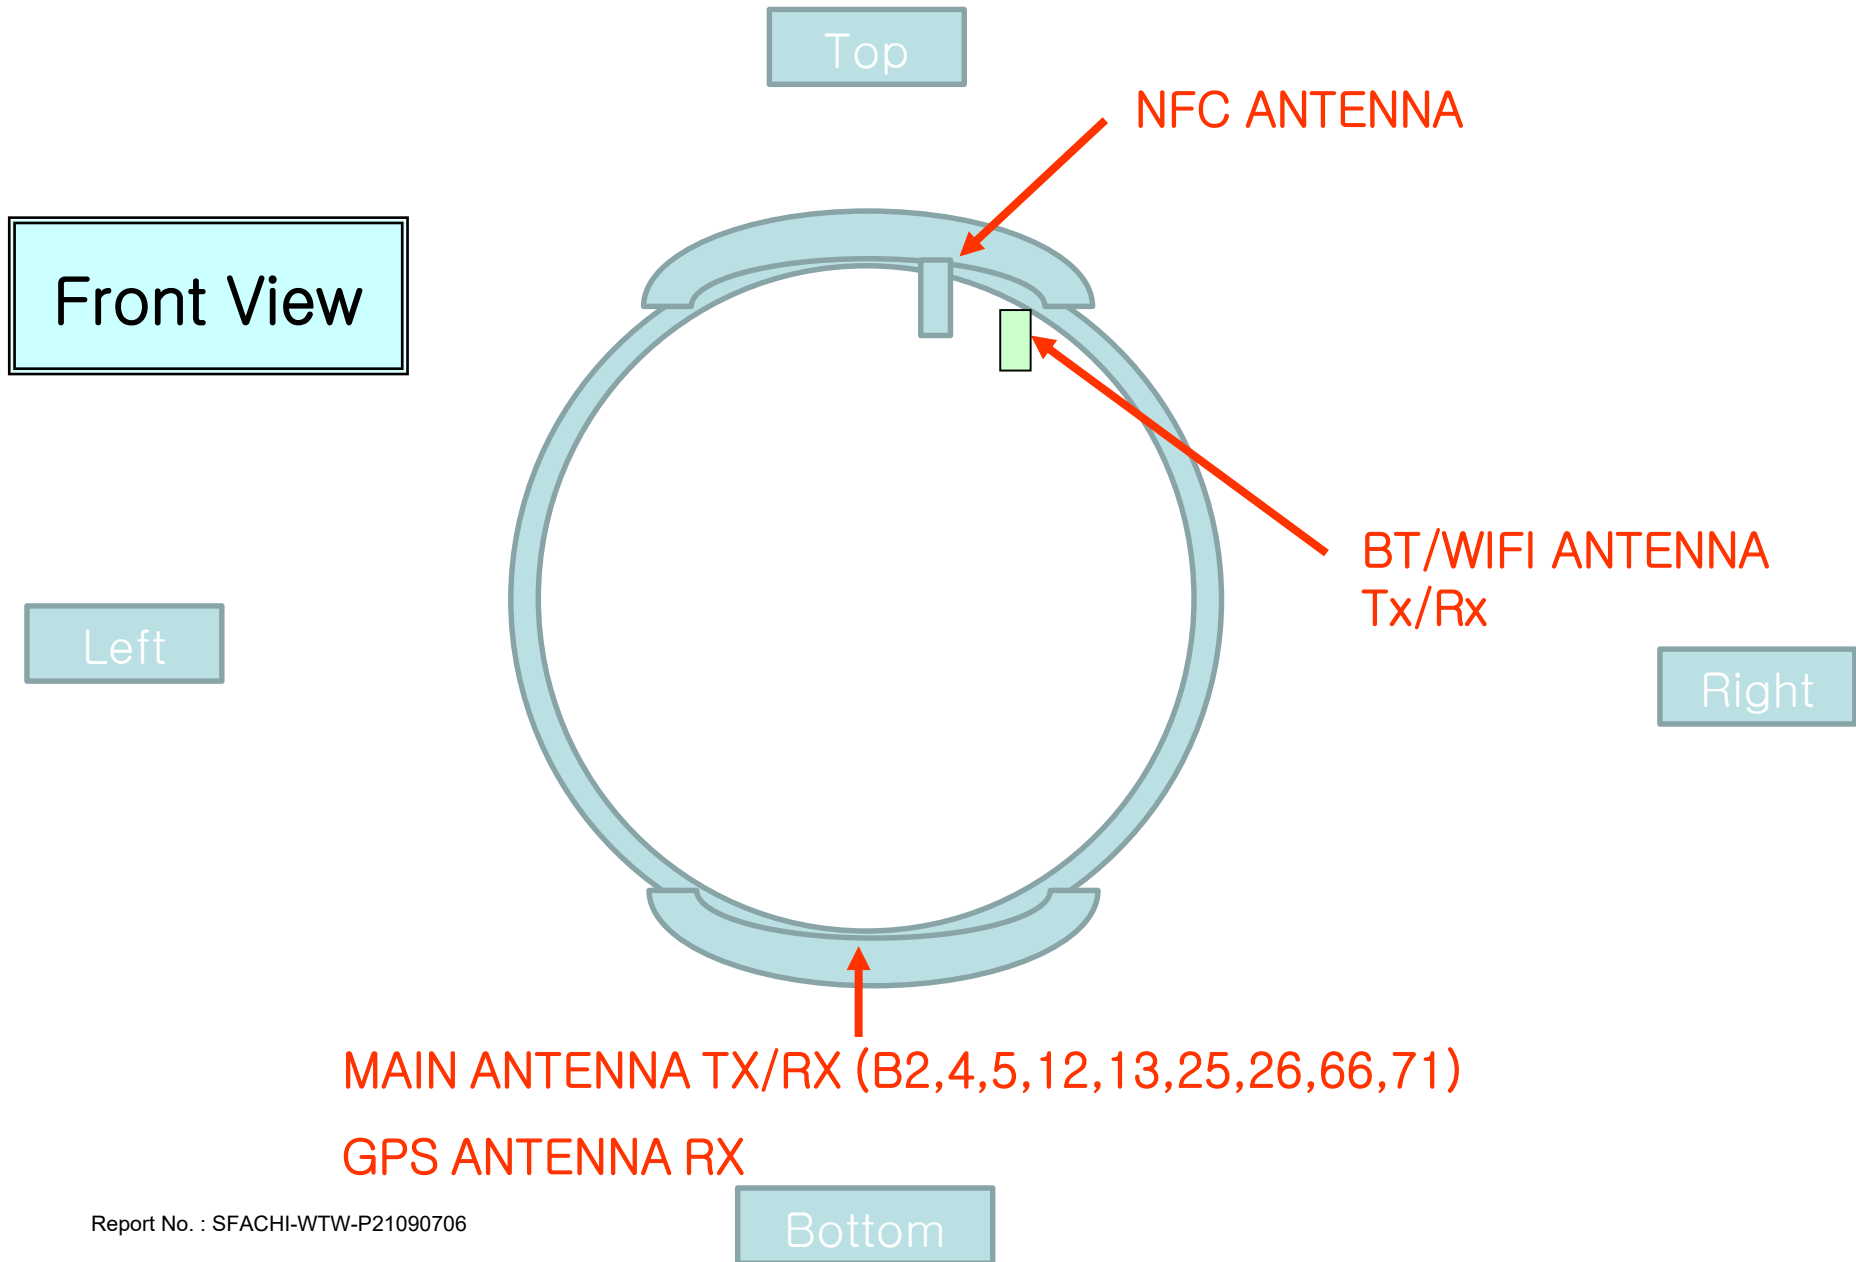

Photographs of EUT Setup and Antenna Location

The photographs of EUT and setup for SAR testing are shown as follows.

* Placement of each antenna

<Photographs of Extremity SAR Test Setup>

Rear Face of EUT Tested at 0 mm

<Photographs of Face SAR Test Setup>

Front Face of EUT Tested at 10 mm