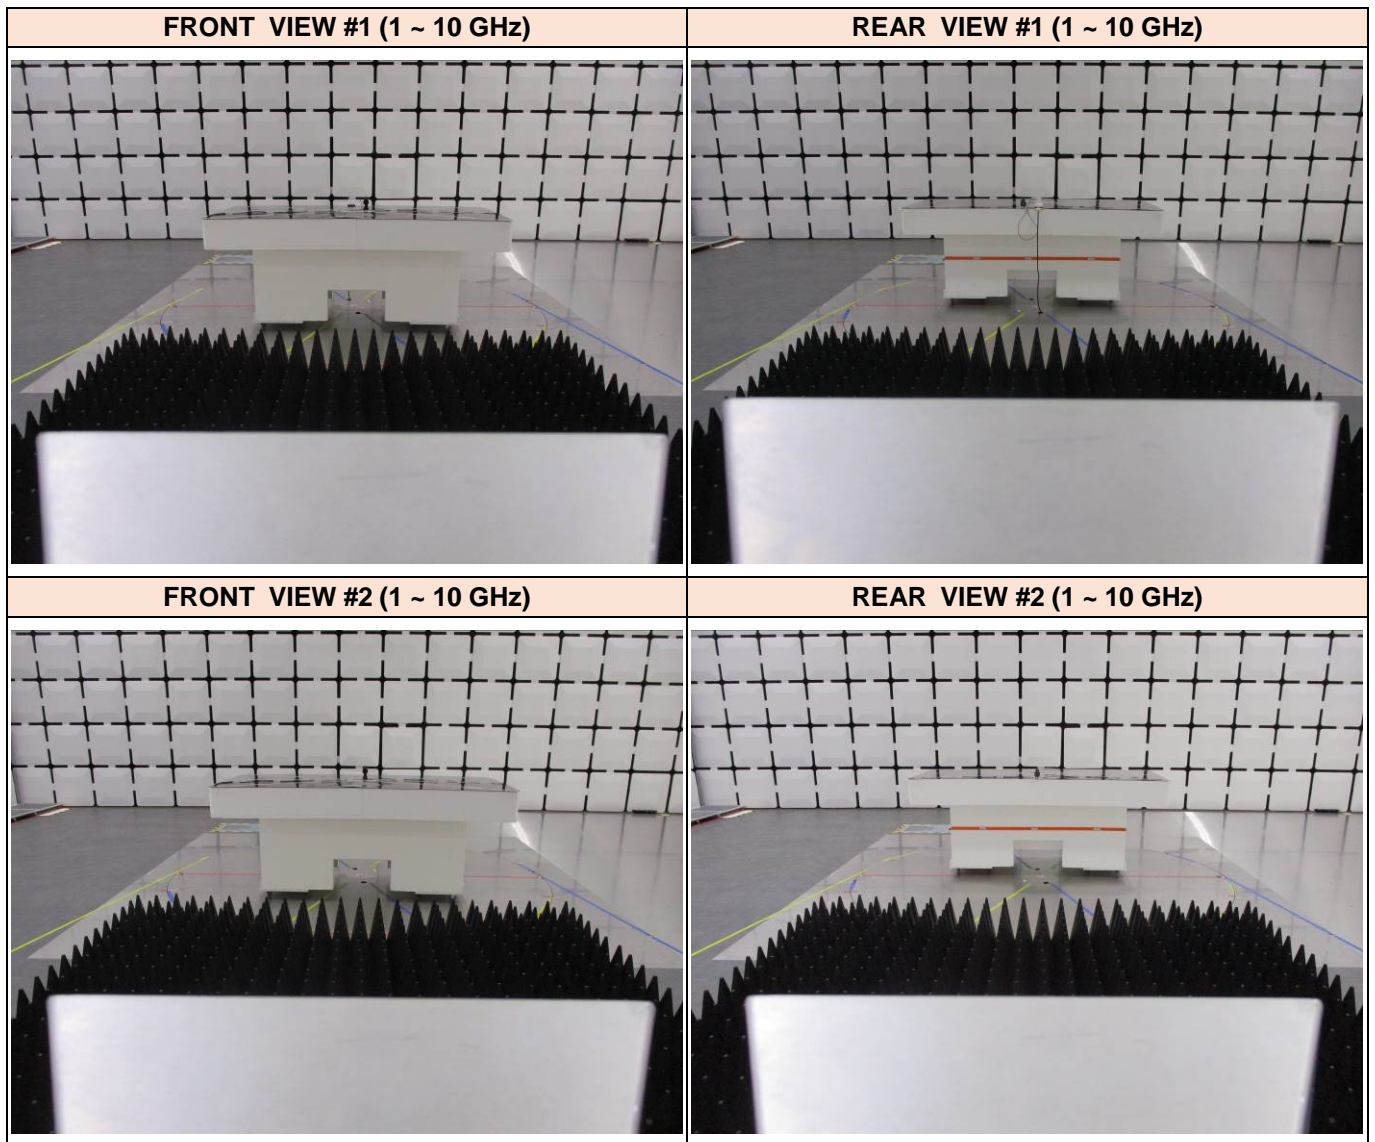

Test Set-up Photo

RADIATED RF EMISSION MEASUREMENT SETUP (30 MHz to 1 GHz)

RADIATED RF EMISSION MEASUREMENT SETUP (Above 1 GHz)

- End -