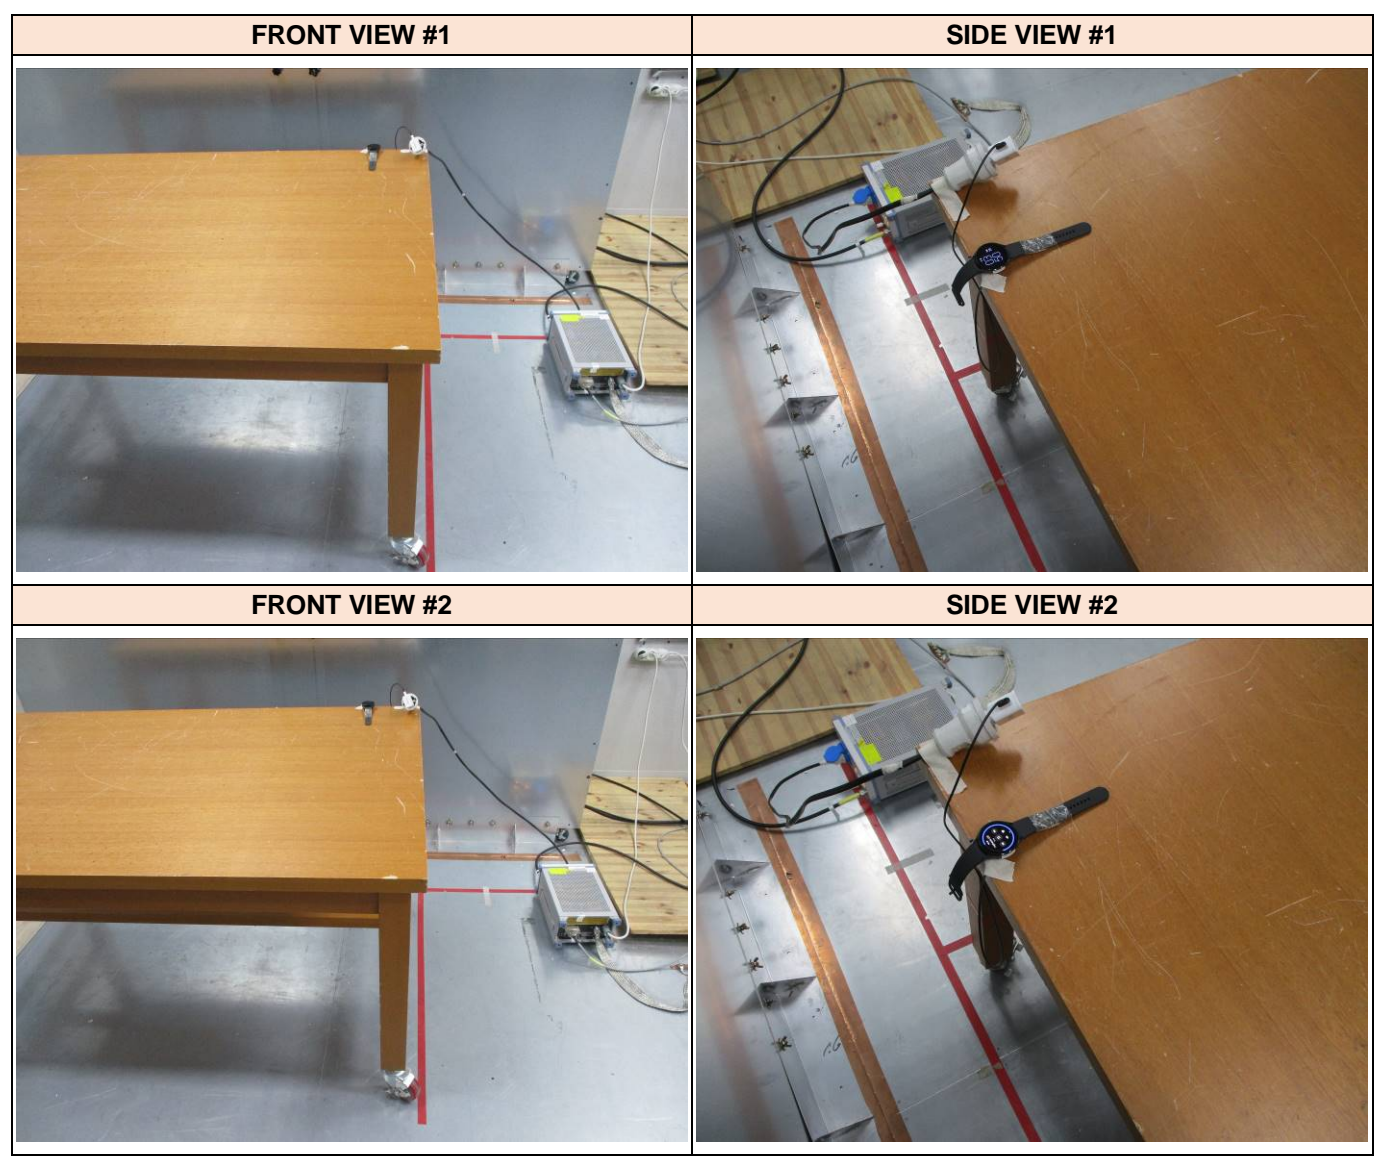

Test Set-up Photo

CONDUCTED RF EMISSIONS MEASUREMENT SETUP

FRONT VIEW #3

SIDE VIEW #3

RADIATED RF EMISSION MEASUREMENT SETUP (30 MHz to 1 GHz)

FRONT VIEW #3

REAR VIEW #3

RADIATED RF EMISSION MEASUREMENT SETUP (Above 1 GHz)