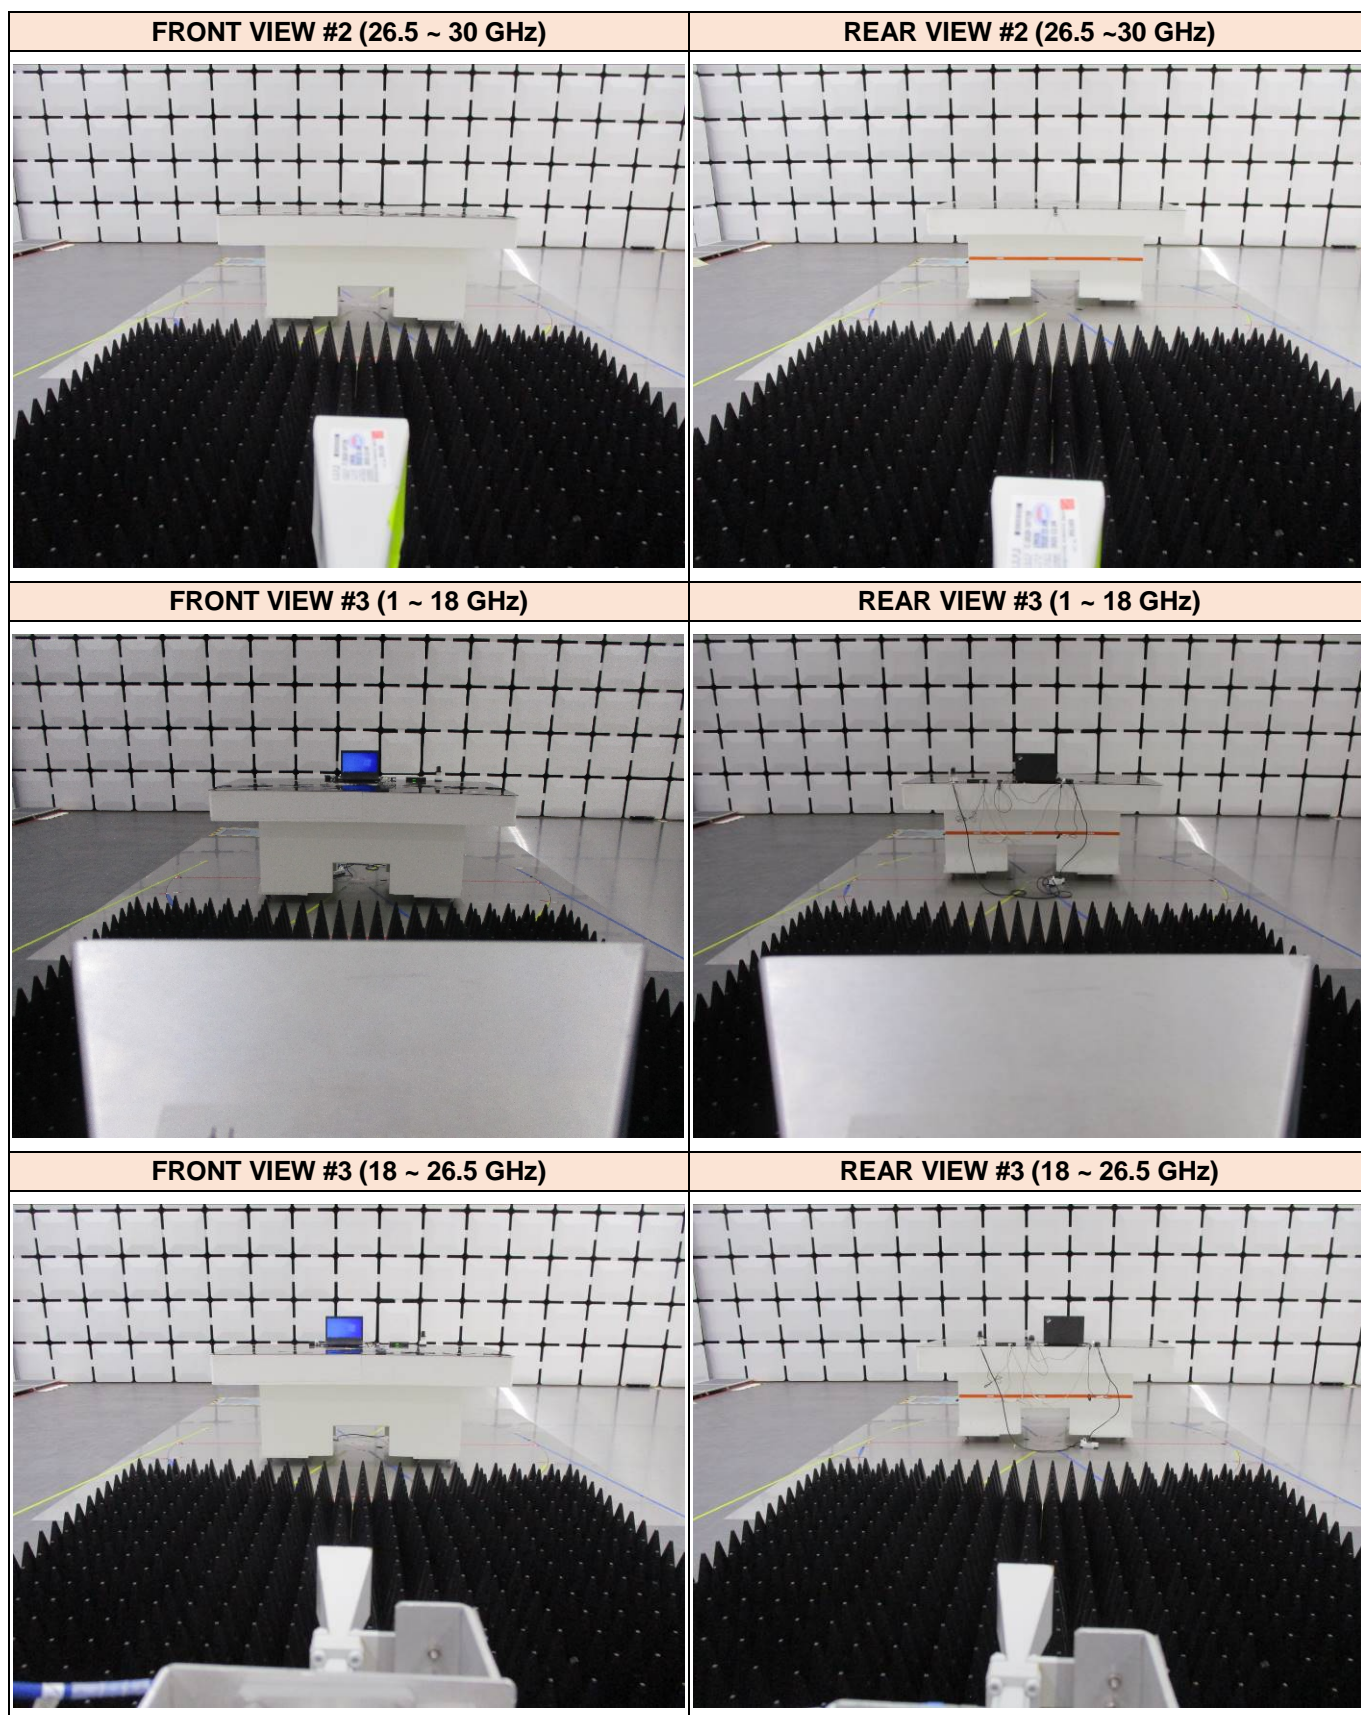

Test Set-up Photo

CONDUCTED RF EMISSIONS MEASUREMENT SETUP

FRONT VIEW #3

SIDE VIEW #3

RADIATED RF EMISSION MEASUREMENT SETUP (30 MHz to 1 GHz)

FRONT VIEW #3

REAR VIEW #3

RADIATED RF EMISSION MEASUREMENT SETUP (Above 1 GHz)