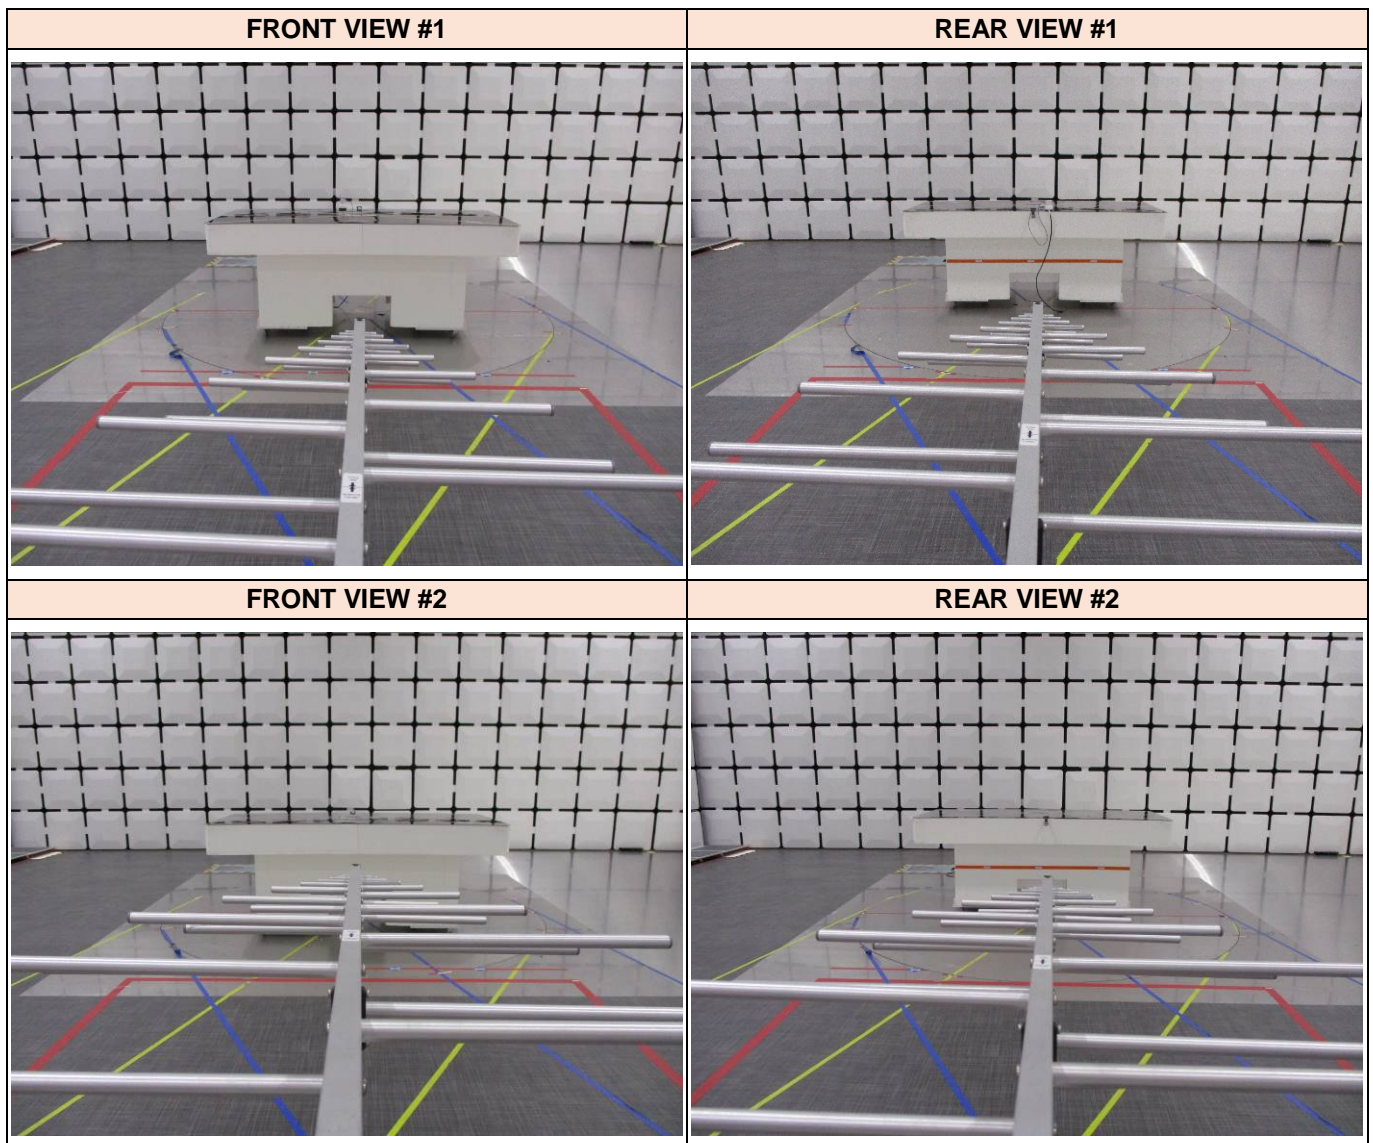

Test Set-up Photo

CONDUCTED RF EMISSIONS MEASUREMENT SETUP

FRONT VIEW #3

SIDE VIEW #3

RADIATED RF EMISSION MEASUREMENT SETUP (30 MHz to 1 GHz)

FRONT VIEW #3

REAR VIEW #3

RADIATED RF EMISSION MEASUREMENT SETUP (Above 1 GHz)