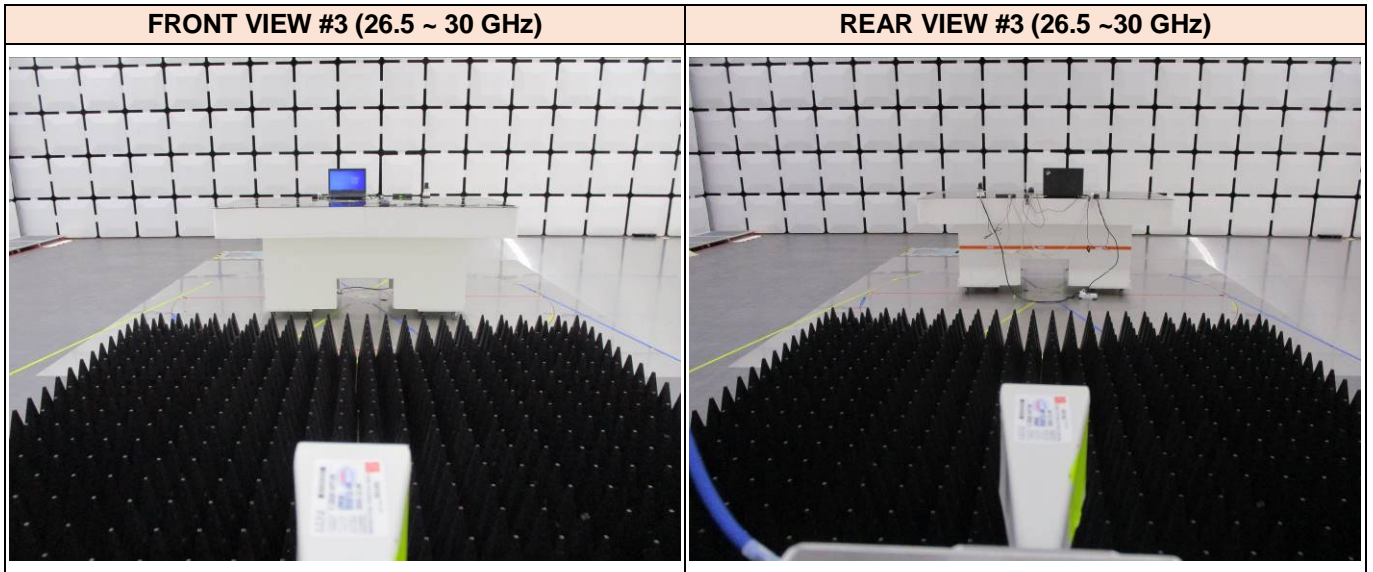

Test Set-up Photo

CONDUCTED RF EMISSIONS MEASUREMENT SETUP

FRONT VIEW #3

SIDE VIEW #3

RADIATED RF EMISSION MEASUREMENT SETUP (30 MHz to 1 GHz)

FRONT VIEW #3

REAR VIEW #3

RADIATED RF EMISSION MEASUREMENT SETUP (Above 1 GHz)