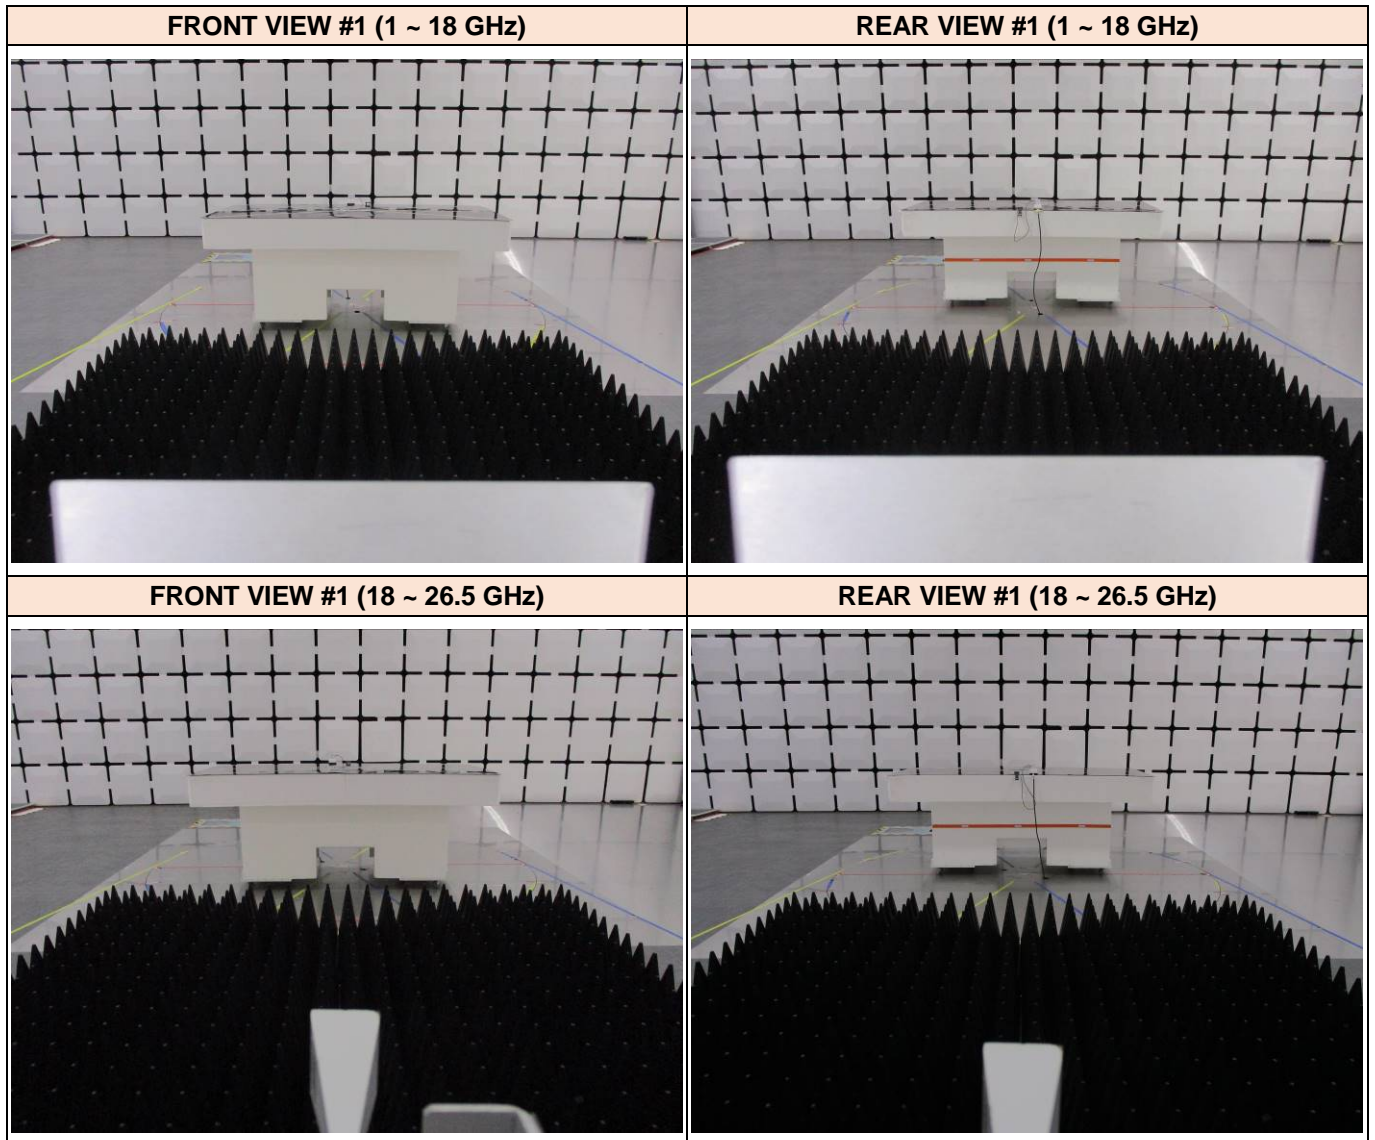

Test Set-up Photo

CONDUCTED RF EMISSIONS MEASUREMENT SETUP

FRONT VIEW #3

SIDE VIEW #3

RADIATED RF EMISSION MEASUREMENT SETUP (30 MHz to 1 GHz)

FRONT VIEW #3

REAR VIEW #3

RADIATED RF EMISSION MEASUREMENT SETUP (Above 1 GHz)