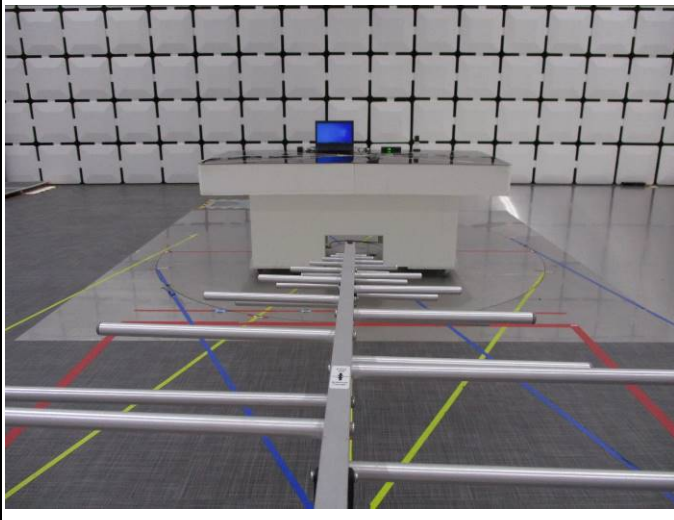

Test Set-up Photo

CONDUCTED RF EMISSIONS MEASUREMENT SETUP

FRONT VIEW #3

SIDE VIEW #3

RADIATED RF EMISSION MEASUREMENT SETUP (30 MHz to 1 GHz)

FRONT VIEW #3

REAR VIEW #3

RADIATED RF EMISSION MEASUREMENT SETUP (Above 1 GHz)