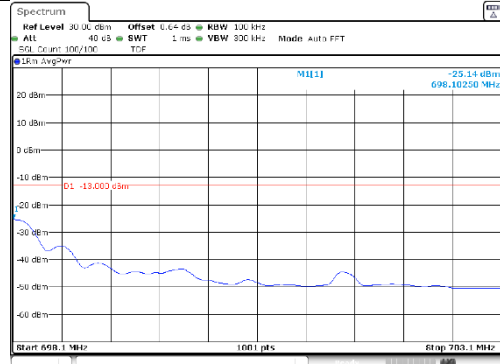

5M BW QPSK Upper extended 1RB