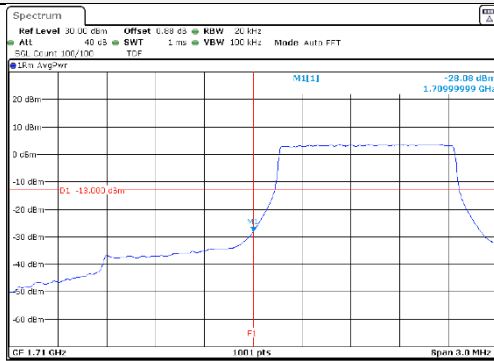

Test mode: LTE Band 66/4

1.4M BW QPSK Low ch. 1RB

1.4M BW QPSK High ch. 1RB

1.4M BW QPSK Low ch. FRB

1.4M BW QPSK High ch. FRB

1.4M BW 16QAM Low ch. 1RB

1.4M BW 16QAM High ch. 1RB

1.4M BW 16QAM Low ch. FRB