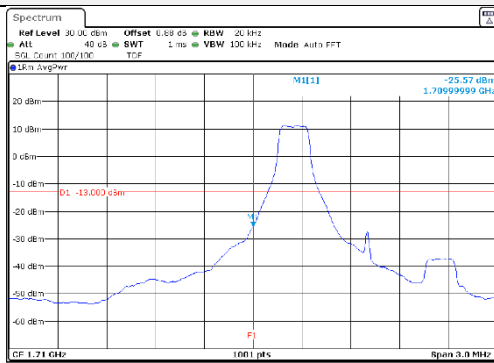

Test mode: LTE Band 66/4

1.4M BW QPSK Low ch. 1RB

1.4M BW QPSK High ch. 1RB

1.4M BW QPSK Low ch. FRB

1.4M BW QPSK High ch. FRB

1.4M BW 16QAM Low ch. 1RB

1.4M BW 16QAM High ch. 1RB

1.4M BW 16QAM Low ch. FRB