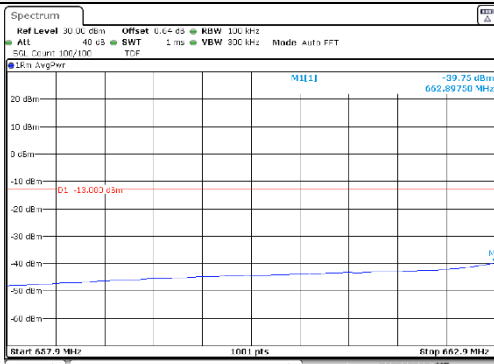

20M BW QPSK Upper extended 1RB

20M BW QPSK Lower extended FRB

20M BW QPSK Upper extended FRB

20M BW 16QAM Lower extended 1RB

20M BW 16QAM Upper extended 1RB

20M BW 16QAM Lower extended FRB

20M BW 16QAM Upper extended FRB