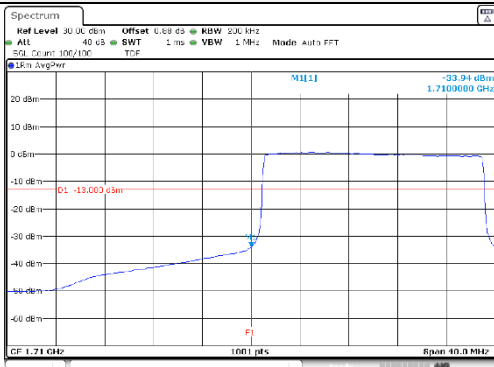

20M BW QPSK Low ch. FRB

20M BW QPSK High ch. FRB

20M BW 16QAM Low ch. 1RB

20M BW 16QAM High ch. 1RB

20M BW 16QAM Low ch. FRB

20M BW 16QAM High ch. FRB

KCTL Inc.

65, Sinwon-ro, Yeongtong-gu,
Suwon-si, Gyeonggi-do, 16677, Korea
TEL: 82-31-285-0894 FAX: 82-505-299-8311
www.kctl.co.kr