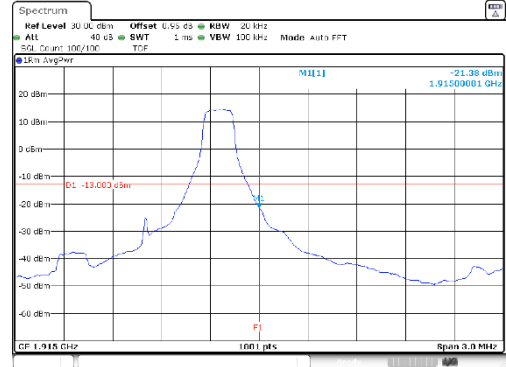

KCTL Inc.

65, Sinwon-ro, Yeongtong-gu,
Suwon-si, Gyeonggi-do, 16677, Korea
TEL: 82-31-285-0894 FAX: 82-505-299-8311
www.kctl.co.kr

Report No.:
KR21-SRF0098-A
Page (185) of (265)

Test mode: LTE Band 25

1.4M BW QPSK Low ch. 1RB

1.4M BW QPSK High ch. 1RB

1.4M BW QPSK Low ch. FRB

1.4M BW QPSK High ch. FRB

1.4M BW 16QAM Low ch. 1RB

1.4M BW 16QAM High ch. 1RB

1.4M BW 16QAM Low ch. FRB

1.4M BW 16QAM High ch. FRB

KCTL Inc.