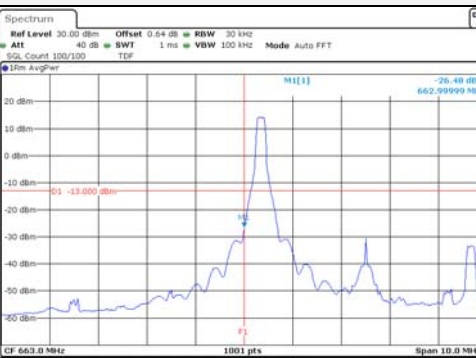

Report No.:
KR21-SRF0098-A
Page (207) of (265)

Test mode: LTE Band 71

5M BW QPSK Low ch. 1RB

5M BW QPSK High ch. 1RB

5M BW QPSK Low ch. FRB

5M BW QPSK High ch. FRB

5M BW 16QAM Low ch. 1RB

5M BW 16QAM High ch. 1RB