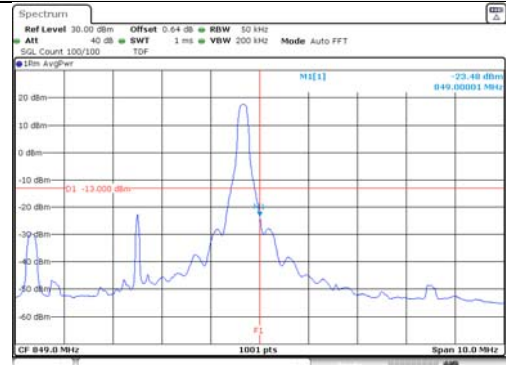

5M BW QPSK Low ch. FRB

5M BW QPSK High ch. FRB

5M BW 16QAM Low ch. 1RB

5M BW 16QAM High ch. 1RB

5M BW 16QAM Low ch. FRB

5M BW 16QAM High ch. FRB

KCTL Inc.

65, Sinwon-ro, Yeongtong-gu,
Suwon-si, Gyeonggi-do, 16677, Korea
TEL: 82-31-285-0894 FAX: 82-505-299-8311
www.kctl.co.kr