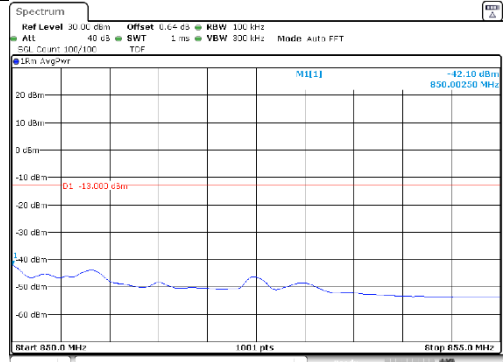

5M BW QPSK Upper extended 1RB