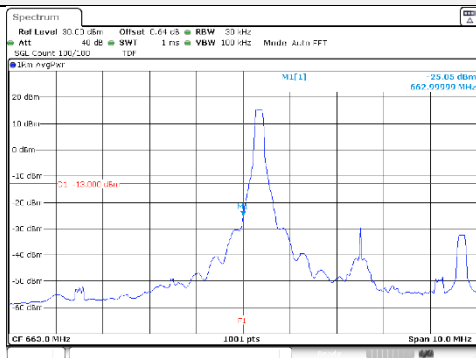

KCTL Inc.

65, Sinwon-ro, Yeongtong-gu,
Suwon-si, Gyeonggi-do, 16677, Korea
TEL: 82-31-285-0894 FAX: 82-505-299-8311
www.kctl.co.kr

Report No.:
KR21-SRF0098-A
Page (207) of (265)

Test mode: LTE Band 71

5M BW QPSK Low ch. 1RB