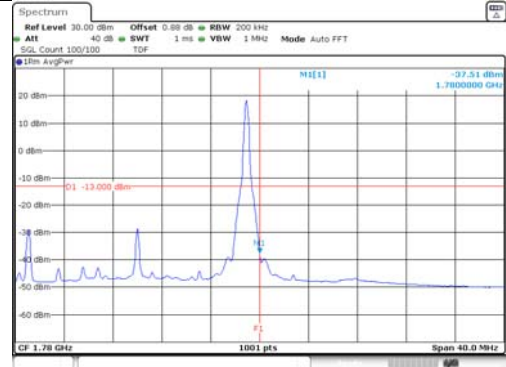

KCTL Inc.

65, Sinwon-ro, Yeongtong-gu,
Suwon-si, Gyeonggi-do, 16677, Korea
TEL: 82-31-285-0894 FAX: 82-505-299-8311
www.kctl.co.kr

Report No.:
KR21-SRF0098-A
Page (206) of (265)

20M BW QPSK Low ch. 1RB

20M BW QPSK High ch. 1RB