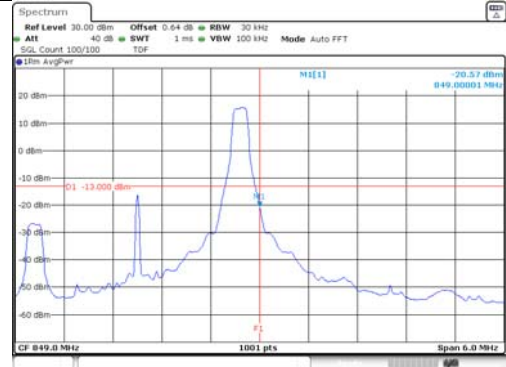

3M BW QPSK High ch. 1RB