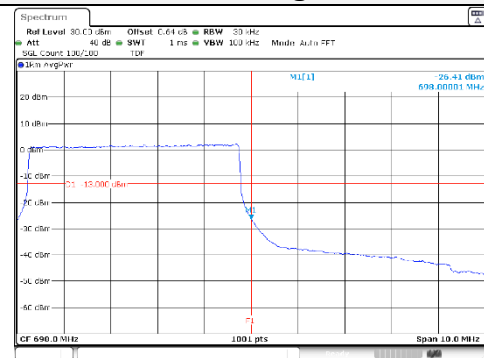

Report No.:
KR21-SRF0098-A
Page (207) of (265)

Test mode: LTE Band 71

5M BW QPSK Low ch. 1RB

5M BW QPSK High ch. 1RB

5M BW QPSK Low ch. FRB

5M BW QPSK High ch. FRB

5M BW 16QAM Low ch. 1RB

5M BW 16QAM High ch. 1RB