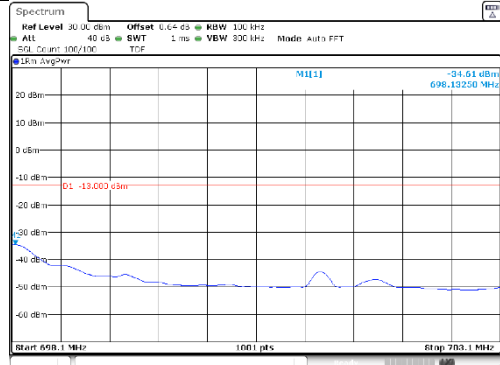

10M BW QPSK Upper extended 1RB