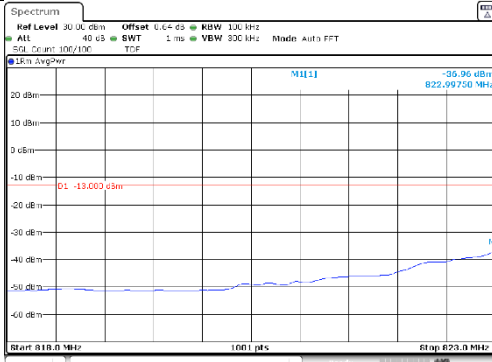

1.4M BW QPSK Lower extended FRB