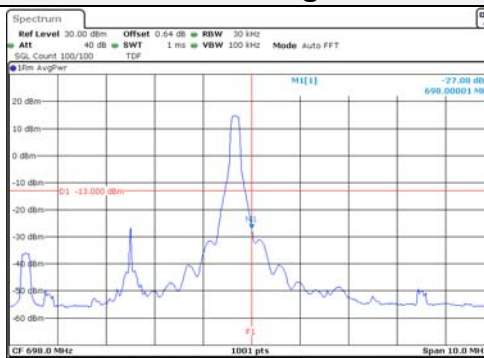

Report No.:
KR21-SRF0098-A
Page (207) of (265)

Test mode: LTE Band 71

5M BW QPSK Low ch. 1RB

5M BW QPSK High ch. 1RB

5M BW QPSK Low ch. FRB

5M BW QPSK High ch. FRB

5M BW 16QAM Low ch. 1RB

5M BW 16QAM High ch. 1RB