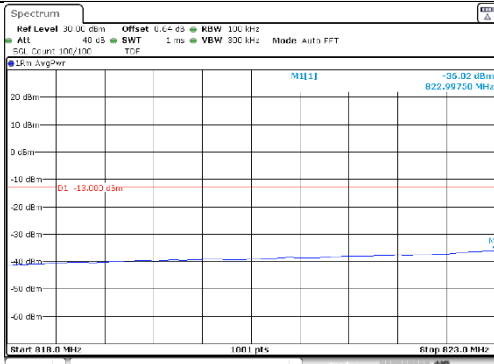

10M BW QPSK Lower extended FRB