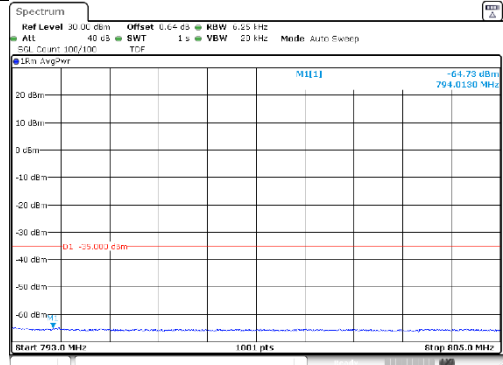

10M BW QPSK Upper extended 1RB