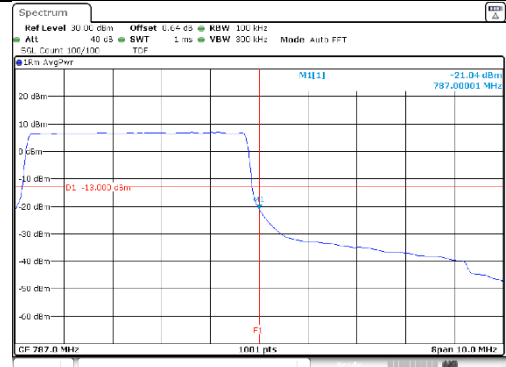

KCTL Inc.

65, Sinwon-ro, Yeongtong-gu,
Suwon-si, Gyeonggi-do, 16677, Korea
TEL: 82-31-285-0894 FAX: 82-505-299-8311
www.kctl.co.kr

Report No.:
KR21-SRF0098-A
Page (181) of (265)

Test mode: LTE Band 13

5M BW QPSK Low ch. 1RB

5M BW QPSK High ch. 1RB

5M BW QPSK Low ch. FRB

5M BW QPSK High ch. FRB

5M BW 16QAM Low ch. 1RB

5M BW 16QAM High ch. 1RB

5M BW 16QAM Low ch. FRB

5M BW 16QAM High ch. FRB

KCTL Inc.