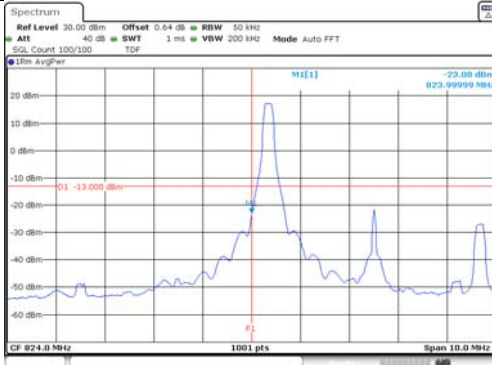

KCTL Inc.

65, Sinwon-ro, Yeongtong-gu,
Suwon-si, Gyeonggi-do, 16677, Korea
TEL: 82-31-285-0894 FAX: 82-505-299-8311
www.kctl.co.kr

Report No.:
KR21-SRF0098-A
Page (195) of (265)

5M BW QPSK Low ch. 1RB

5M BW QPSK High ch. 1RB