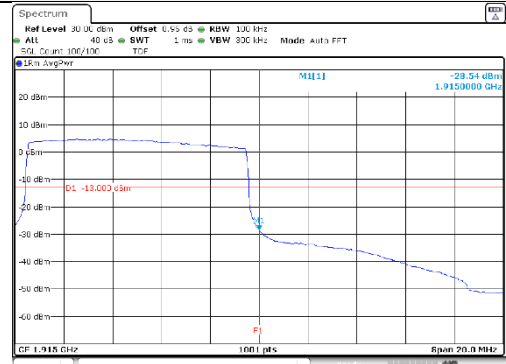

5M BW 16QAM High ch. FRB

KCTL Inc.

65, Sinwon-ro, Yeongtong-gu,
Suwon-si, Gyeonggi-do, 16677, Korea
TEL: 82-31-285-0894 FAX: 82-505-299-8311
www.kctl.co.kr

Report No.:
KR21-SRF0098-A
Page (188) of (265)

10M BW QPSK Low ch. 1RB

10M BW QPSK High ch. 1RB

10M BW QPSK Low ch. FRB

10M BW QPSK High ch. FRB

10M BW 16QAM Low ch. 1RB

10M BW 16QAM High ch. 1RB

10M BW 16QAM Low ch. FRB

10M BW 16QAM High ch. FRB

KCTL Inc.