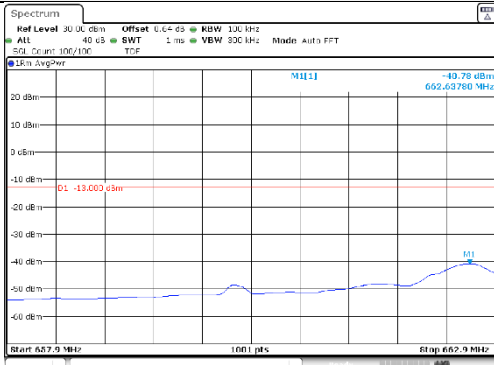

20M BW QPSK Upper extended 1RB

20M BW QPSK Lower extended FRB

20M BW QPSK Upper extended FRB

20M BW 16QAM Lower extended 1RB

20M BW 16QAM Upper extended 1RB

20M BW 16QAM Lower extended FRB

20M BW 16QAM Upper extended FRB