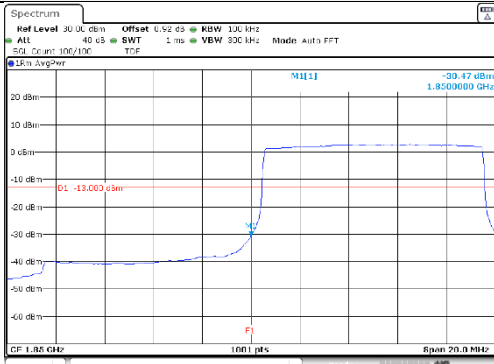

10M BW QPSK High ch. 1RB

10M BW QPSK Low ch. FRB

10M BW QPSK High ch. FRB

10M BW 16QAM Low ch. 1RB

10M BW 16QAM High ch. 1RB

10M BW 16QAM Low ch. FRB

10M BW 16QAM High ch. FRB

KCTL Inc.