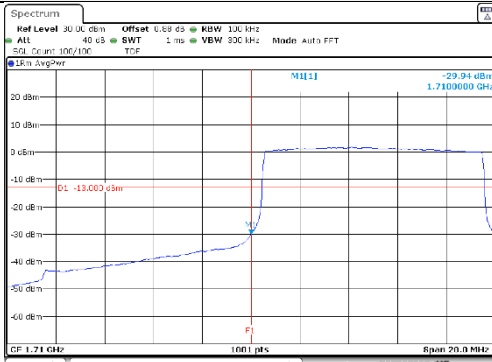

10M BW QPSK Low ch. FRB