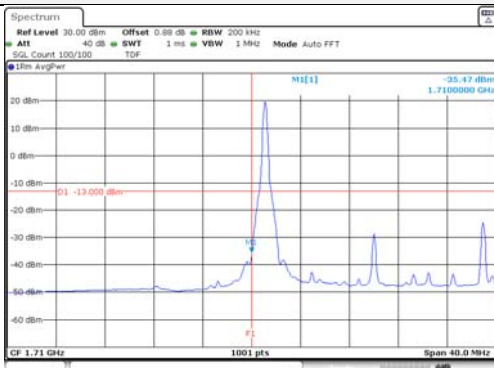

20M BW 16QAM Low ch. 1RB