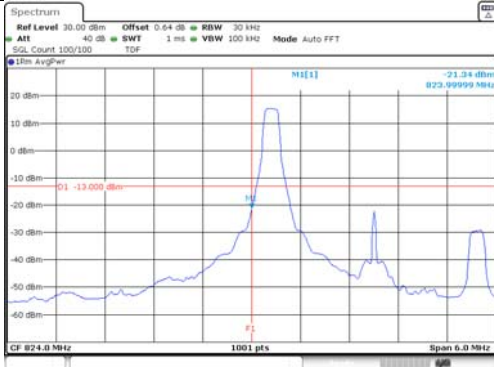

KCTL Inc.

65, Sinwon-ro, Yeongtong-gu,
Suwon-si, Gyeonggi-do, 16677, Korea
TEL: 82-31-285-0894 FAX: 82-505-299-8311
www.kctl.co.kr

Report No.:
KR21-SRF0098-A
Page (193) of (265)

3M BW QPSK Low ch. 1RB