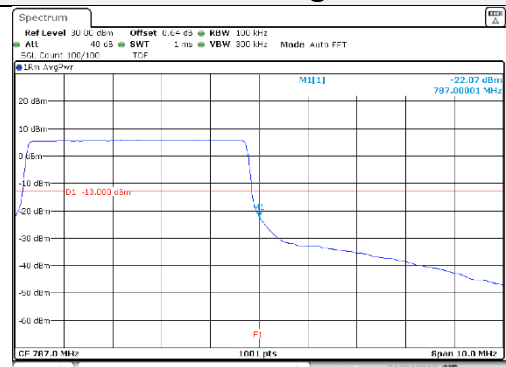

5M BW QPSK High ch. 1RB

5M BW QPSK Low ch. FRB

5M BW QPSK High ch. FRB

5M BW 16QAM Low ch. 1RB

5M BW 16QAM High ch. 1RB

5M BW 16QAM Low ch. FRB

5M BW 16QAM High ch. FRB

KCTL Inc.