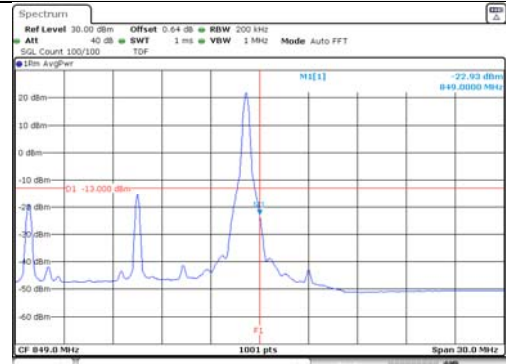

KCTL Inc.

65, Sinwon-ro, Yeongtong-gu,
Suwon-si, Gyeonggi-do, 16677, Korea
TEL: 82-31-285-0894 FAX: 82-505-299-8311
www.kctl.co.kr

Report No.:
KR21-SRF0098-A
Page (199) of (265)

15M BW QPSK Low ch. 1RB

15M BW QPSK High ch. 1RB