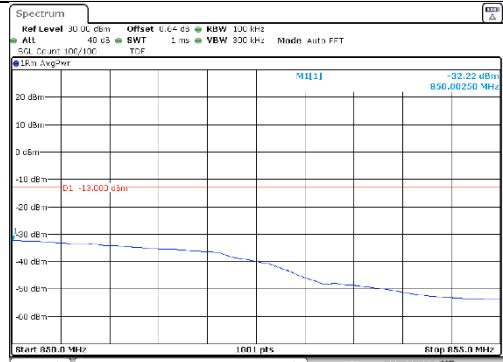

Report No.:
KR21-SRF0098-A
Page (196) of (265)

5M BW QPSK Lower extended 1RB

5M BW QPSK Upper extended 1RB

5M BW QPSK Lower extended FRB

5M BW QPSK Upper extended FRB

5M BW 16QAM Lower extended 1RB

5M BW 16QAM Upper extended 1RB