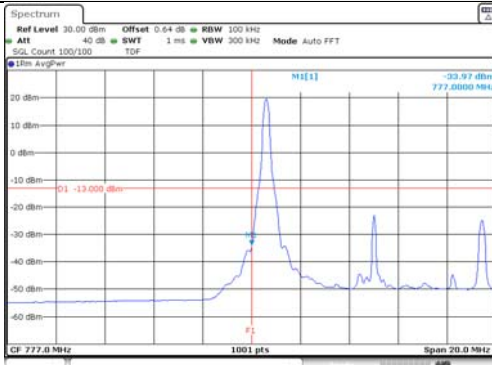

Report No.:
KR21-SRF0098-A
Page (183) of (265)

10M BW QPSK Lower 1RB

10M BW QPSK Upper 1RB

10M BW QPSK Lower FRB

10M BW QPSK Upper FRB

10M BW 16QAM Lower 1RB

10M BW 16QAM Upper 1RB

10M BW 16QAM Lower FRB