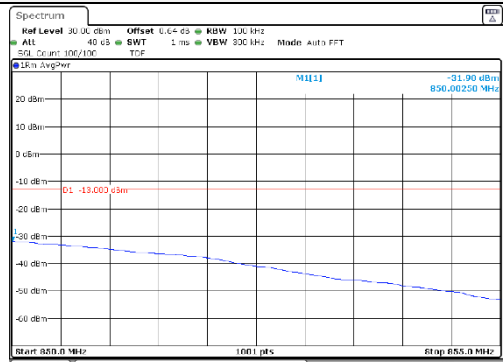

5M BW 16QAM Upper extended FRB