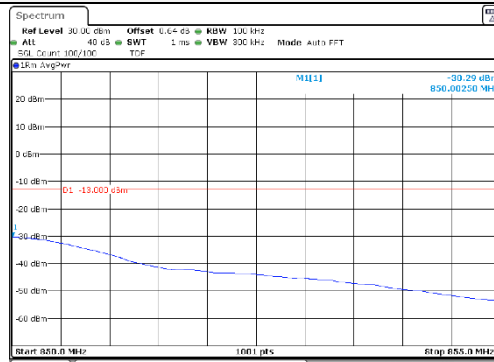

3M BW 16QAM Upper extended FRB