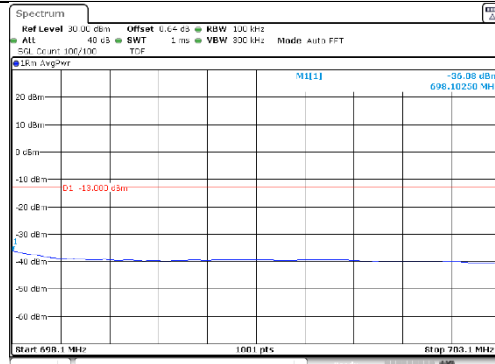

20M BW QPSK Upper extended FRB