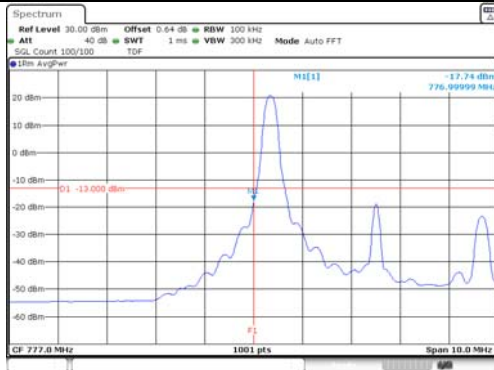

KCTL Inc.

65, Sinwon-ro, Yeongtong-gu,
Suwon-si, Gyeonggi-do, 16677, Korea
TEL: 82-31-285-0894 FAX: 82-505-299-8311
www.kctl.co.kr

Report No.:
KR21-SRF0098-A
Page (181) of (265)

Test mode: LTE Band 13

5M BW QPSK Low ch. 1RB