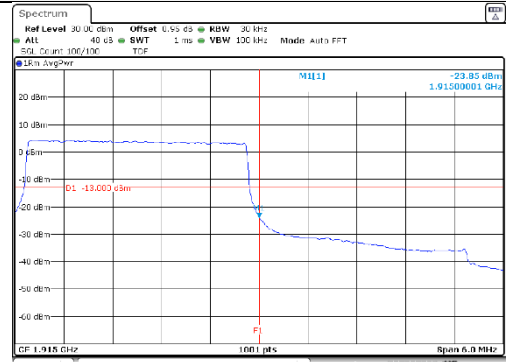

3M BW QPSK High ch. FRB