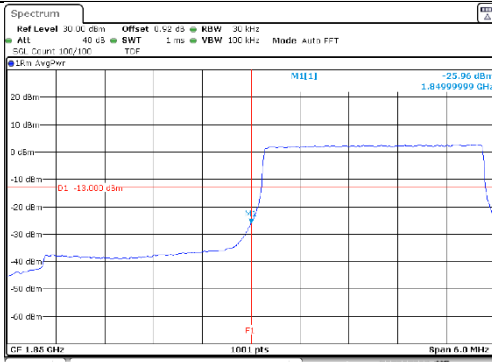

3M BW QPSK Low ch. FRB