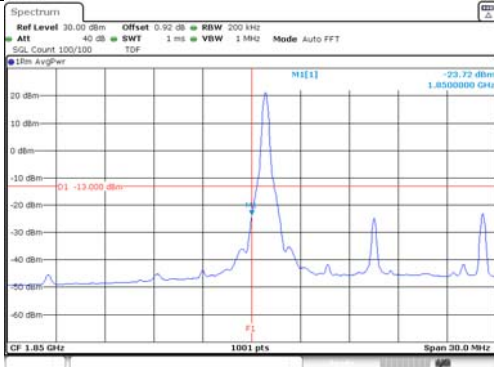

KCTL Inc.

65, Sinwon-ro, Yeongtong-gu,
Suwon-si, Gyeonggi-do, 16677, Korea
TEL: 82-31-285-0894 FAX: 82-505-299-8311
www.kctl.co.kr

Report No.:
KR21-SRF0098-A
Page (189) of (265)

15M BW QPSK Low ch. 1RB