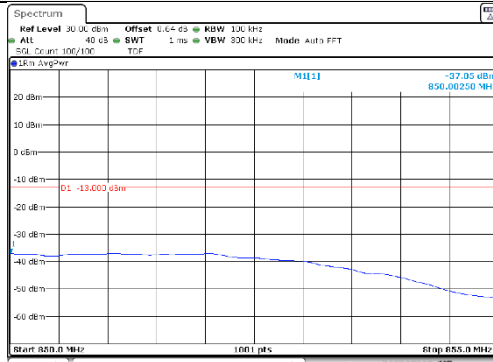

15M BW QPSK Upper extended FRB