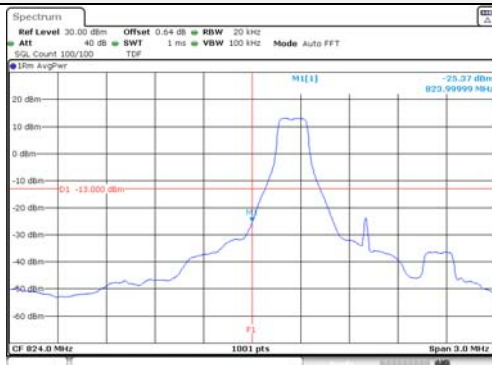

Test mode: LTE Band 26

1.4M BW QPSK Low ch. 1RB

1.4M BW QPSK High ch. 1RB

1.4M BW QPSK Low ch. FRB

1.4M BW QPSK High ch. FRB

1.4M BW 16QAM Low ch. 1RB

1.4M BW 16QAM High ch. 1RB

1.4M BW 16QAM Low ch. FRB