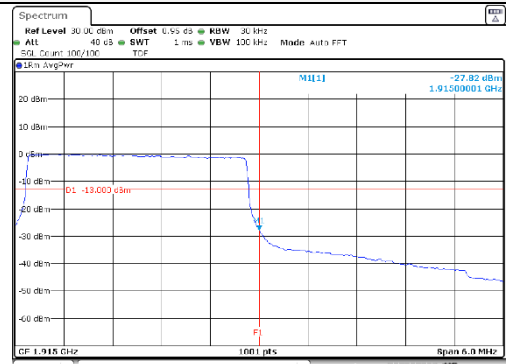

3M BW QPSK Low ch. FRB

3M BW QPSK High ch. FRB

3M BW 16QAM Low ch. 1RB

3M BW 16QAM High ch. 1RB

3M BW 16QAM Low ch. FRB

3M BW 16QAM High ch. FRB

KCTL Inc.

65, Sinwon-ro, Yeongtong-gu,
Suwon-si, Gyeonggi-do, 16677, Korea
TEL: 82-31-285-0894 FAX: 82-505-299-8311
www.kctl.co.kr