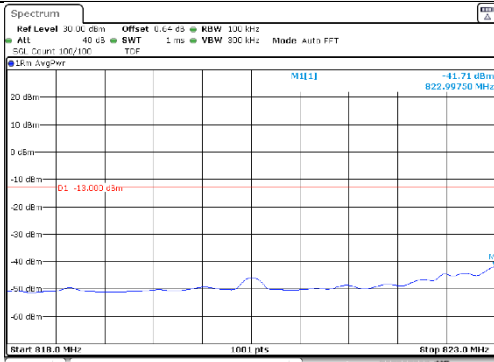

Report No.:
KR21-SRF0098-A
Page (196) of (265)

5M BW QPSK Lower extended 1RB

5M BW QPSK Upper extended 1RB

5M BW QPSK Lower extended FRB

5M BW QPSK Upper extended FRB

5M BW 16QAM Lower extended 1RB

5M BW 16QAM Upper extended 1RB