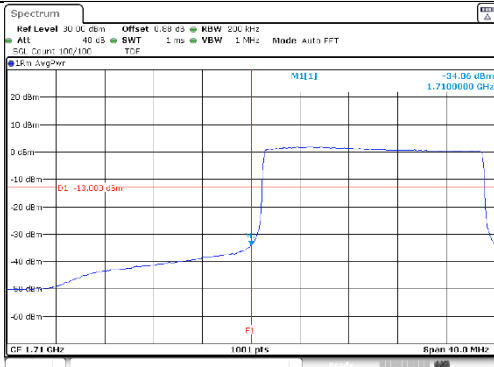

20M BW QPSK Low ch. FRB