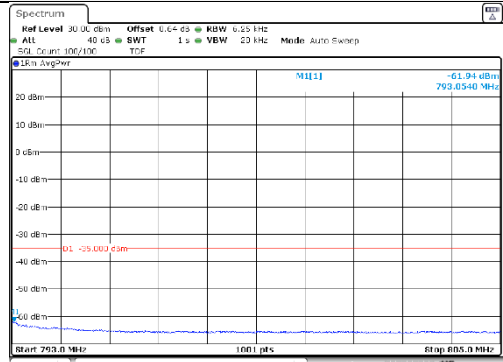

5M BW QPSK Upper extended FRB