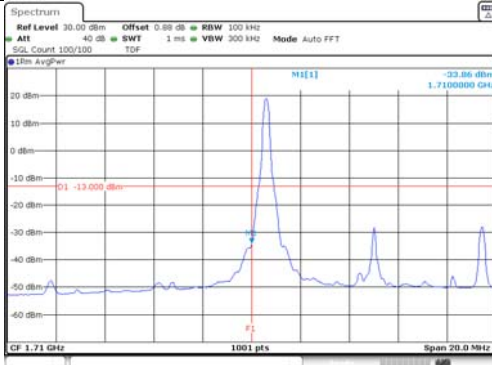

KCTL Inc.

65, Sinwon-ro, Yeongtong-gu,
Suwon-si, Gyeonggi-do, 16677, Korea
TEL: 82-31-285-0894 FAX: 82-505-299-8311
www.kctl.co.kr

Report No.:
KR21-SRF0098-A
Page (204) of (265)

10M BW QPSK Low ch. 1RB