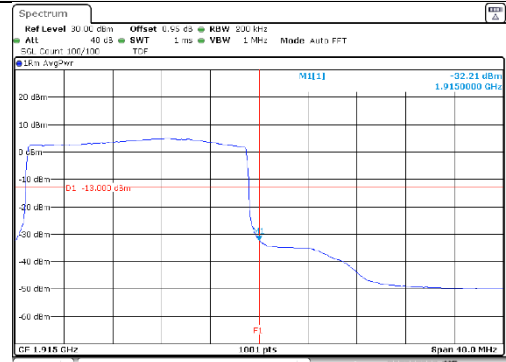

Report No.:
KR21-SRF0098-A
Page (190) of (265)

20M BW QPSK Low ch. 1RB

20M BW QPSK High ch. 1RB

20M BW QPSK Low ch. FRB

20M BW QPSK High ch. FRB

20M BW 16QAM Low ch. 1RB

20M BW 16QAM High ch. 1RB

20M BW 16QAM Low ch. FRB