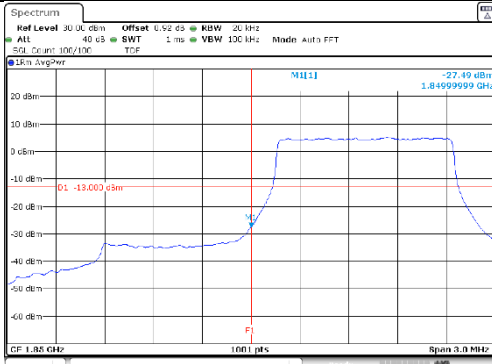

KCTL Inc.

65, Sinwon-ro, Yeongtong-gu,
Suwon-si, Gyeonggi-do, 16677, Korea
TEL: 82-31-285-0894 FAX: 82-505-299-8311
www.kctl.co.kr

Report No.:
KR21-SRF0098-A
Page (185) of (265)

Test mode: LTE Band 25

1.4M BW QPSK Low ch. 1RB

1.4M BW QPSK High ch. 1RB

1.4M BW QPSK Low ch. FRB

1.4M BW QPSK High ch. FRB

1.4M BW 16QAM Low ch. 1RB

1.4M BW 16QAM High ch. 1RB

1.4M BW 16QAM Low ch. FRB

1.4M BW 16QAM High ch. FRB

KCTL Inc.