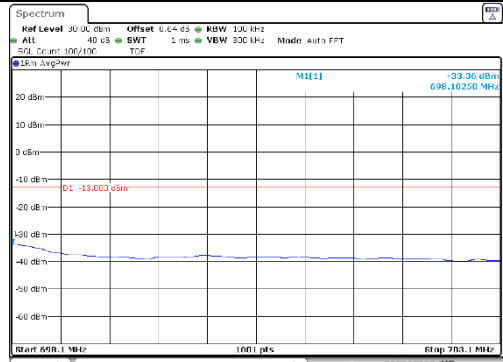

15M BW 16QAM Upper extended FRB