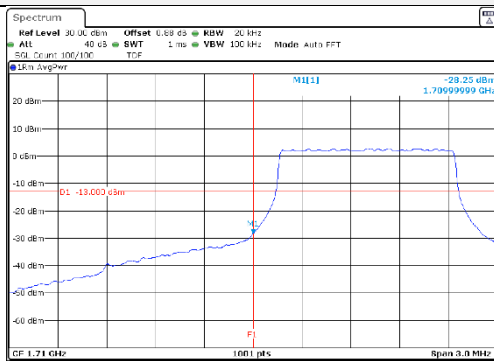

Test mode: LTE Band 66/4

1.4M BW QPSK Low ch. 1RB

1.4M BW QPSK High ch. 1RB

1.4M BW QPSK Low ch. FRB

1.4M BW QPSK High ch. FRB

1.4M BW 16QAM Low ch. 1RB

1.4M BW 16QAM High ch. 1RB

1.4M BW 16QAM Low ch. FRB