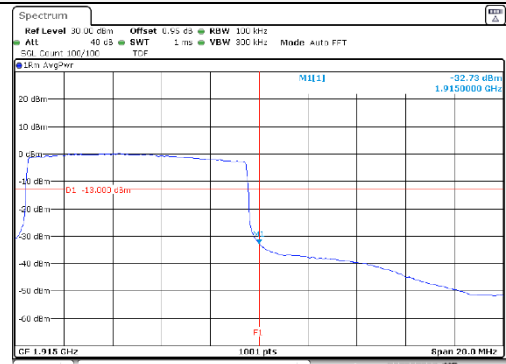

10M BW QPSK High ch. 1RB

10M BW QPSK Low ch. FRB

10M BW QPSK High ch. FRB

10M BW 16QAM Low ch. 1RB

10M BW 16QAM High ch. 1RB

10M BW 16QAM Low ch. FRB

10M BW 16QAM High ch. FRB

KCTL Inc.