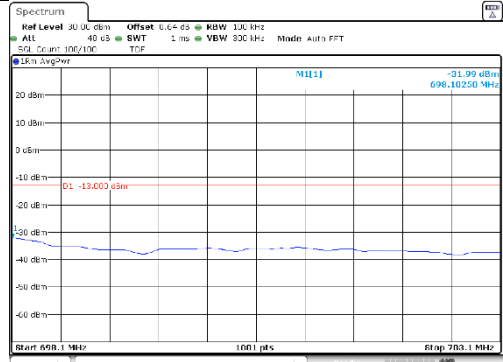

15M BW QPSK Upper extended FRB