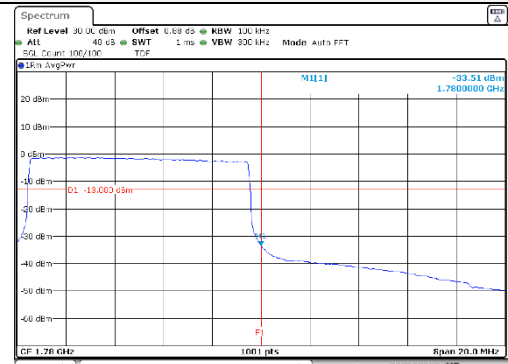

10M BW 16QAM High ch. FRB