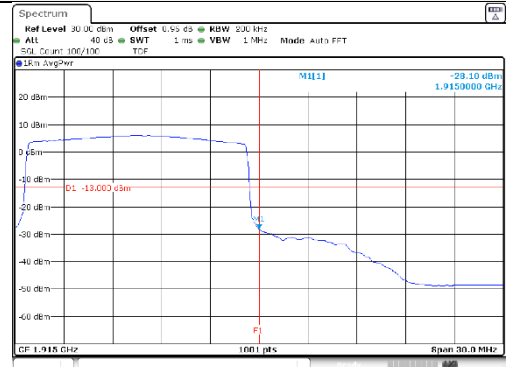

15M BW QPSK High ch. FRB