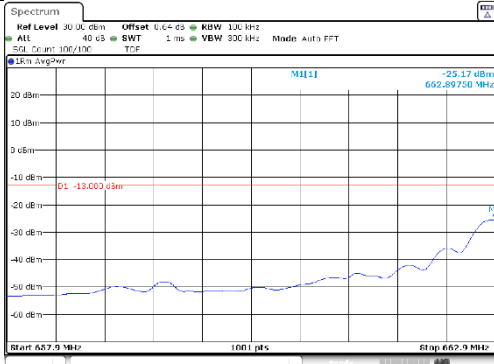

KCTL Inc.

65, Sinwon-ro, Yeongtong-gu,
Suwon-si, Gyeonggi-do, 16677, Korea
TEL: 82-31-285-0894 FAX: 82-505-299-8311
www.kctl.co.kr

Report No.:
KR21-SRF0098-A
Page (208) of (265)

5M BW QPSK Lower extended 1RB