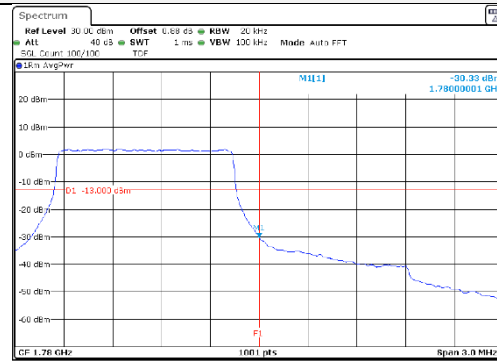

Test mode: LTE Band 66/4

1.4M BW QPSK Low ch. 1RB

1.4M BW QPSK High ch. 1RB

1.4M BW QPSK Low ch. FRB

1.4M BW QPSK High ch. FRB

1.4M BW 16QAM Low ch. 1RB

1.4M BW 16QAM High ch. 1RB

1.4M BW 16QAM Low ch. FRB