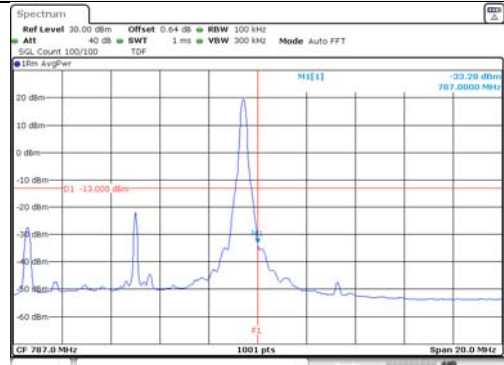

Report No.:
KR21-SRF0098-A
Page (183) of (265)

10M BW QPSK Lower 1RB

10M BW QPSK Upper 1RB

10M BW QPSK Lower FRB

10M BW QPSK Upper FRB

10M BW 16QAM Lower 1RB

10M BW 16QAM Upper 1RB

10M BW 16QAM Lower FRB