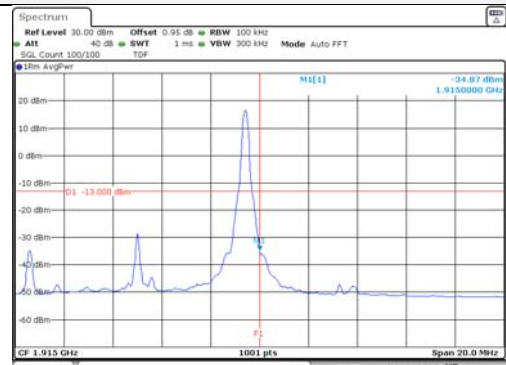

10M BW QPSK High ch. 1RB

10M BW QPSK Low ch. FRB

10M BW QPSK High ch. FRB

10M BW 16QAM Low ch. 1RB

10M BW 16QAM High ch. 1RB

10M BW 16QAM Low ch. FRB

10M BW 16QAM High ch. FRB

KCTL Inc.