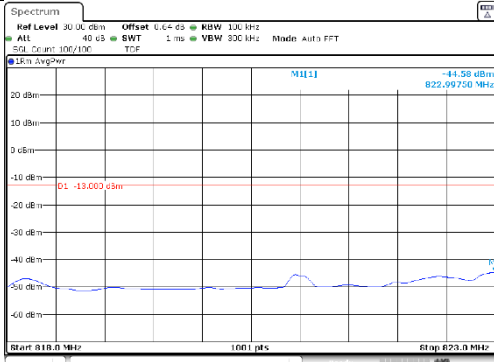

KCTL Inc.

65, Sinwon-ro, Yeongtong-gu,
Suwon-si, Gyeonggi-do, 16677, Korea
TEL: 82-31-285-0894 FAX: 82-505-299-8311
www.kctl.co.kr

Report No.:
KR21-SRF0098-A
Page (200) of (265)

15M BW QPSK Lower extended 1RB