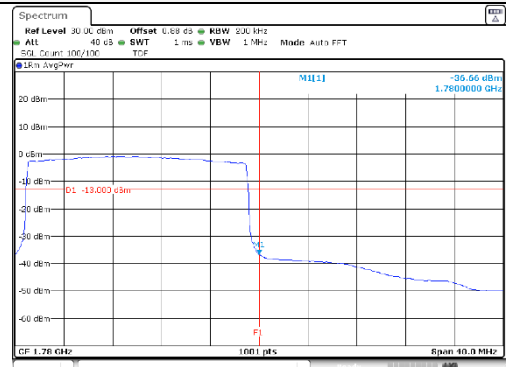

20M BW QPSK Low ch. FRB

20M BW QPSK High ch. FRB

20M BW 16QAM Low ch. 1RB

20M BW 16QAM High ch. 1RB

20M BW 16QAM Low ch. FRB

20M BW 16QAM High ch. FRB

KCTL Inc.

65, Sinwon-ro, Yeongtong-gu,
Suwon-si, Gyeonggi-do, 16677, Korea
TEL: 82-31-285-0894 FAX: 82-505-299-8311
www.kctl.co.kr