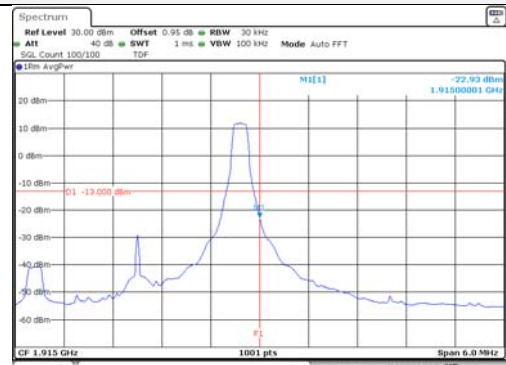

3M BW 16QAM High ch. 1RB