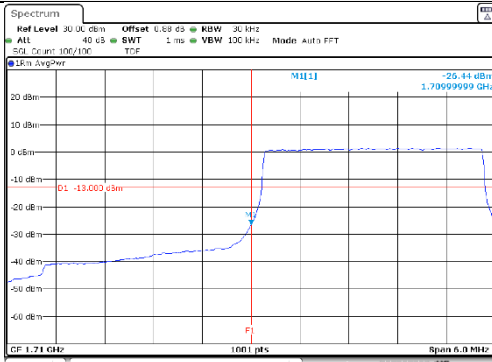

3M BW QPSK Low ch. FRB