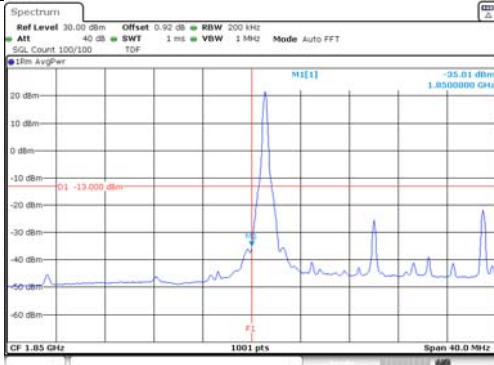

KCTL Inc.

65, Sinwon-ro, Yeongtong-gu,
Suwon-si, Gyeonggi-do, 16677, Korea
TEL: 82-31-285-0894 FAX: 82-505-299-8311
www.kctl.co.kr

Report No.:
KR21-SRF0098-A
Page (190) of (265)

20M BW QPSK Low ch. 1RB