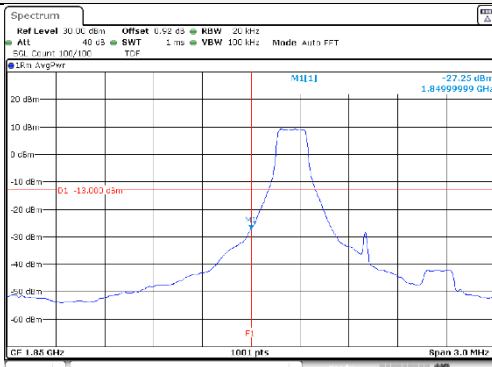

1.4M BW QPSK High ch. 1RB

1.4M BW QPSK Low ch. FRB

1.4M BW QPSK High ch. FRB

1.4M BW 16QAM Low ch. 1RB

1.4M BW 16QAM High ch. 1RB

1.4M BW 16QAM Low ch. FRB

1.4M BW 16QAM High ch. FRB

KCTL Inc.