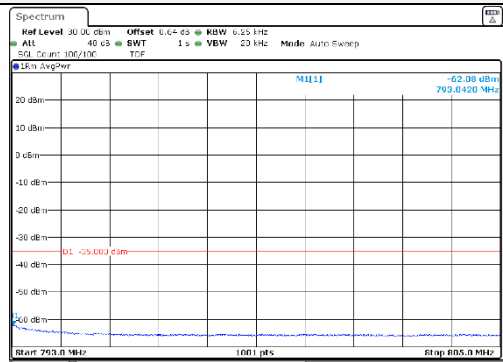

5M BW QPSK Lower extended FRB

5M BW QPSK Upper extended FRB

5M BW 16QAM Lower extended 1RB

5M BW 16QAM Upper extended 1RB

5M BW 16QAM Lower extended FRB

5M BW 16QAM Upper extended FRB

KCTL Inc.

65, Sinwon-ro, Yeongtong-gu,
Suwon-si, Gyeonggi-do, 16677, Korea
TEL: 82-31-285-0894 FAX: 82-505-299-8311
www.kctl.co.kr