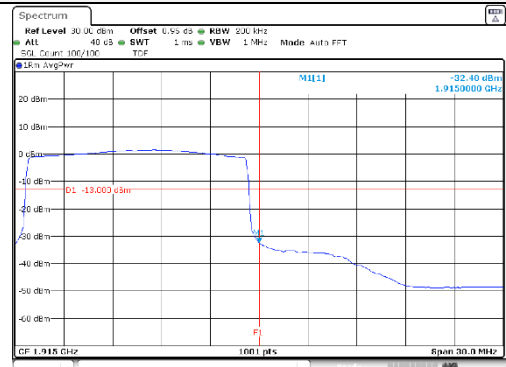

15M BW QPSK Low ch. FRB

15M BW QPSK High ch. FRB

15M BW 16QAM Low ch. 1RB

15M BW 16QAM High ch. 1RB

15M BW 16QAM Low ch. FRB

15M BW 16QAM High ch. FRB

KCTL Inc.

65, Sinwon-ro, Yeongtong-gu,
Suwon-si, Gyeonggi-do, 16677, Korea
TEL: 82-31-285-0894 FAX: 82-505-299-8311
www.kctl.co.kr