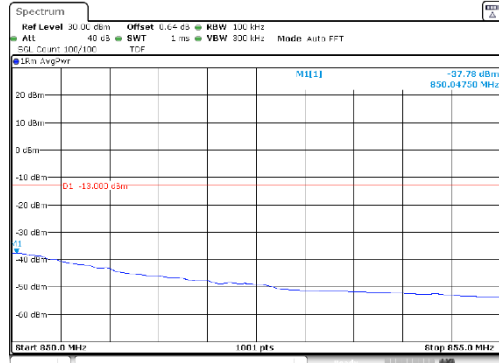

1.4M BW 16QAM Upper extended FRB