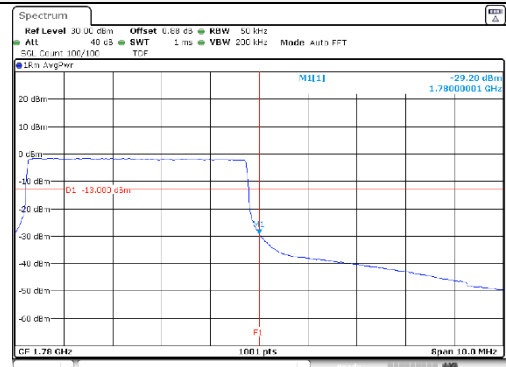

5M BW QPSK Low ch. FRB

5M BW QPSK High ch. FRB

5M BW 16QAM Low ch. 1RB

5M BW 16QAM High ch. 1RB

5M BW 16QAM Low ch. FRB

5M BW 16QAM High ch. FRB

KCTL Inc.

65, Sinwon-ro, Yeongtong-gu,
Suwon-si, Gyeonggi-do, 16677, Korea
TEL: 82-31-285-0894 FAX: 82-505-299-8311
www.kctl.co.kr