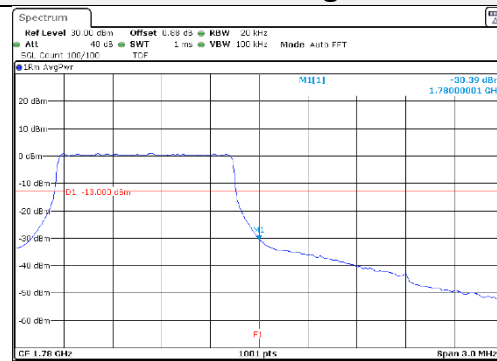

1.4M BW 16QAM High ch. FRB