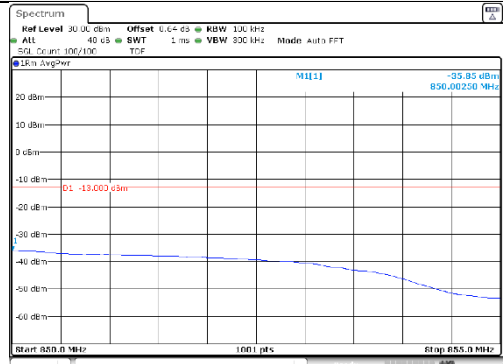

10M BW QPSK Upper extended FRB