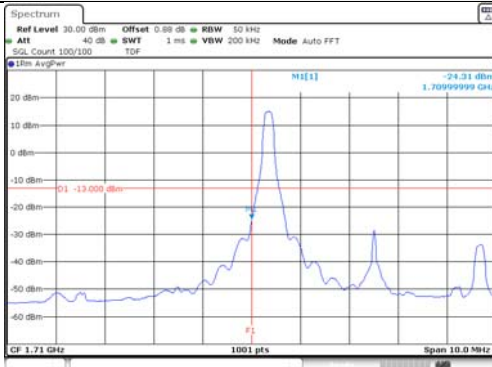

5M BW 16QAM Low ch. 1RB