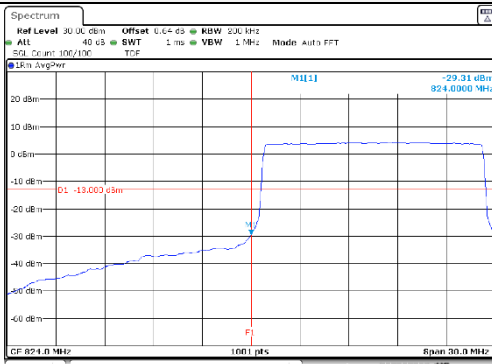

15M BW QPSK Low ch. FRB

15M BW QPSK High ch. FRB

15M BW 16QAM Low ch. 1RB

15M BW 16QAM High ch. 1RB

15M BW 16QAM Low ch. FRB

15M BW 16QAM High ch. FRB

KCTL Inc.

65, Sinwon-ro, Yeongtong-gu,
Suwon-si, Gyeonggi-do, 16677, Korea
TEL: 82-31-285-0894 FAX: 82-505-299-8311
www.kctl.co.kr