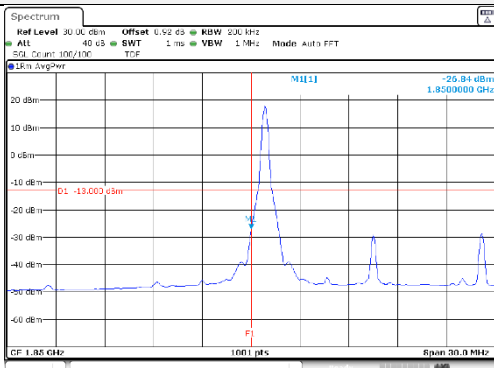

15M BW 16QAM Low ch. 1RB