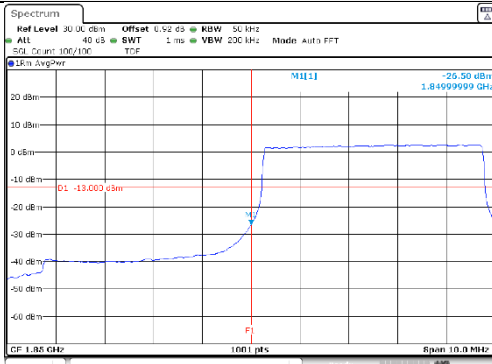

Report No.:
KR21-SRF0098-A
Page (187) of (265)

5M BW QPSK Low ch. 1RB

5M BW QPSK High ch. 1RB

5M BW QPSK Low ch. FRB

5M BW QPSK High ch. FRB

5M BW 16QAM Low ch. 1RB

5M BW 16QAM High ch. 1RB

5M BW 16QAM Low ch. FRB