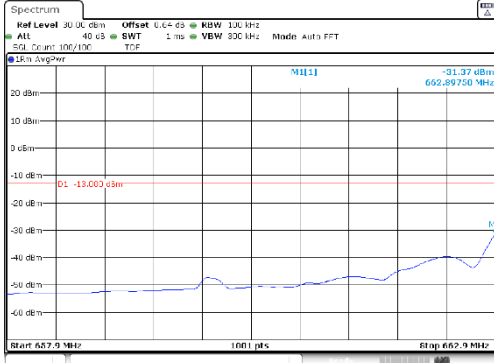

KCTL Inc.

65, Sinwon-ro, Yeongtong-gu,
Suwon-si, Gyeonggi-do, 16677, Korea
TEL: 82-31-285-0894 FAX: 82-505-299-8311
www.kctl.co.kr

Report No.:
KR21-SRF0098-A
Page (212) of (265)

15M BW QPSK Lower extended 1RB