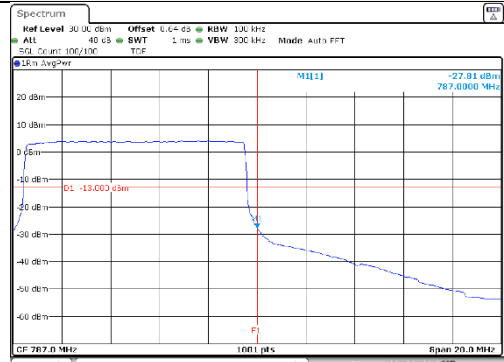

Report No.:
KR21-SRF0098-A
Page (183) of (265)

10M BW QPSK Lower 1RB

10M BW QPSK Upper 1RB

10M BW QPSK Lower FRB

10M BW QPSK Upper FRB

10M BW 16QAM Lower 1RB

10M BW 16QAM Upper 1RB

10M BW 16QAM Lower FRB