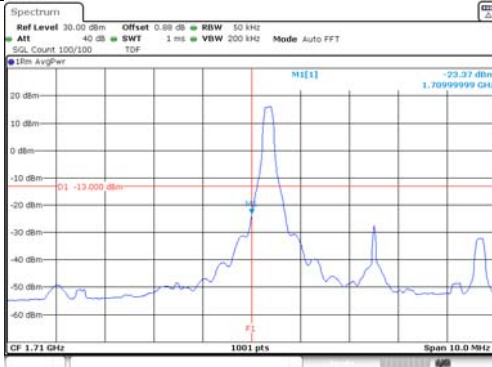

KCTL Inc.

65, Sinwon-ro, Yeongtong-gu,
Suwon-si, Gyeonggi-do, 16677, Korea
TEL: 82-31-285-0894 FAX: 82-505-299-8311
www.kctl.co.kr

Report No.:
KR21-SRF0098-A
Page (203) of (265)

5M BW QPSK Low ch. 1RB