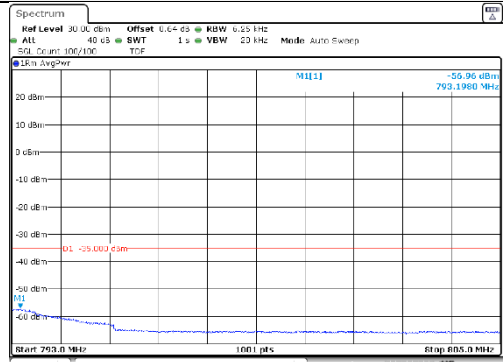

10M BW QPSK Upper extended FRB