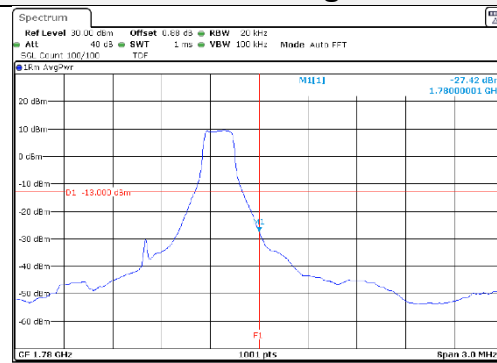

Test mode: LTE Band 66/4

1.4M BW QPSK Low ch. 1RB

1.4M BW QPSK High ch. 1RB

1.4M BW QPSK Low ch. FRB

1.4M BW QPSK High ch. FRB

1.4M BW 16QAM Low ch. 1RB

1.4M BW 16QAM High ch. 1RB

1.4M BW 16QAM Low ch. FRB