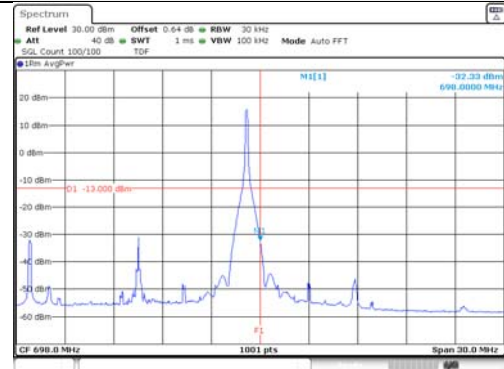

KCTL Inc.

65, Sinwon-ro, Yeongtong-gu,
Suwon-si, Gyeonggi-do, 16677, Korea
TEL: 82-31-285-0894 FAX: 82-505-299-8311
www.kctl.co.kr

Report No.:
KR21-SRF0098-A
Page (211) of (265)

15M BW QPSK Low ch. 1RB

15M BW QPSK High ch. 1RB