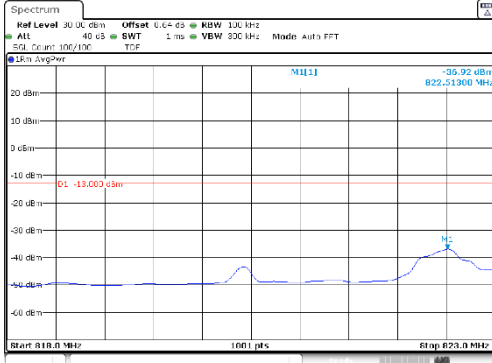

KCTL Inc.

65, Sinwon-ro, Yeongtong-gu,
Suwon-si, Gyeonggi-do, 16677, Korea
TEL: 82-31-285-0894 FAX: 82-505-299-8311
www.kctl.co.kr

Report No.:
KR21-SRF0098-A
Page (192) of (265)

1.4M BW QPSK Lower extended 1RB