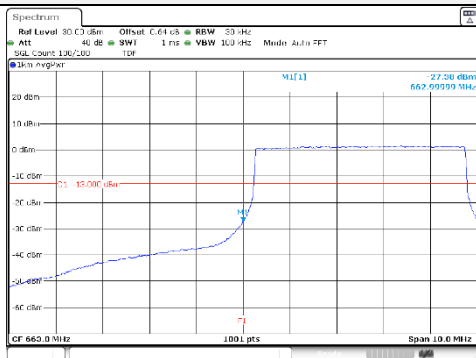

Report No.:
KR21-SRF0098-A
Page (207) of (265)

Test mode: LTE Band 71

5M BW QPSK Low ch. 1RB

5M BW QPSK High ch. 1RB

5M BW QPSK Low ch. FRB

5M BW QPSK High ch. FRB

5M BW 16QAM Low ch. 1RB

5M BW 16QAM High ch. 1RB