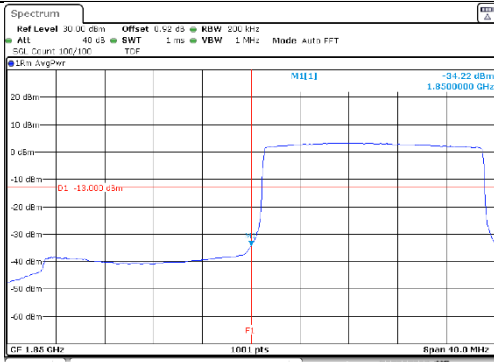

Report No.:
KR21-SRF0098-A
Page (190) of (265)

20M BW QPSK Low ch. 1RB

20M BW QPSK High ch. 1RB

20M BW QPSK Low ch. FRB

20M BW QPSK High ch. FRB

20M BW 16QAM Low ch. 1RB

20M BW 16QAM High ch. 1RB

20M BW 16QAM Low ch. FRB