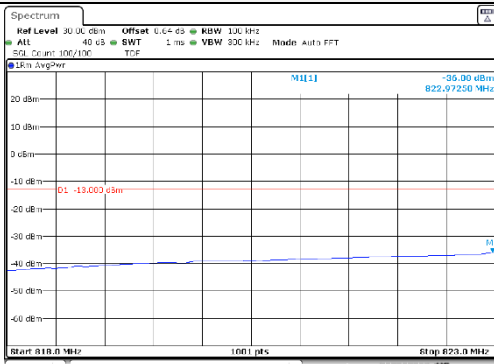

10M BW QPSK Upper extended 1RB

10M BW QPSK Lower extended FRB

10M BW QPSK Upper extended FRB

10M BW 16QAM Lower extended 1RB

10M BW 16QAM Upper extended 1RB

10M BW 16QAM Lower extended FRB

10M BW 16QAM Upper extended FRB