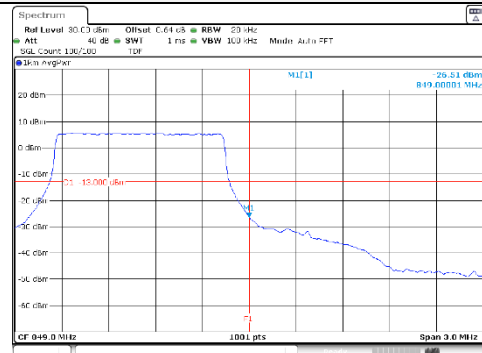

Test mode: LTE Band 26

1.4M BW QPSK Low ch. 1RB

1.4M BW QPSK High ch. 1RB

1.4M BW QPSK Low ch. FRB

1.4M BW QPSK High ch. FRB

1.4M BW 16QAM Low ch. 1RB

1.4M BW 16QAM High ch. 1RB

1.4M BW 16QAM Low ch. FRB