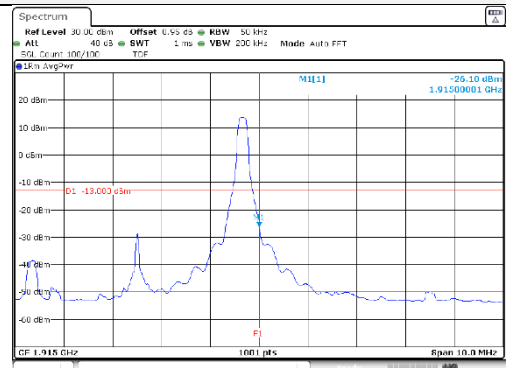

Report No.:
KR21-SRF0098-A
Page (187) of (265)

5M BW QPSK Low ch. 1RB

5M BW QPSK High ch. 1RB

5M BW QPSK Low ch. FRB

5M BW QPSK High ch. FRB

5M BW 16QAM Low ch. 1RB

5M BW 16QAM High ch. 1RB

5M BW 16QAM Low ch. FRB