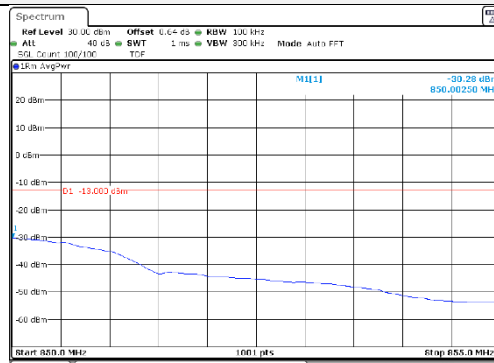

3M BW QPSK Upper extended FRB