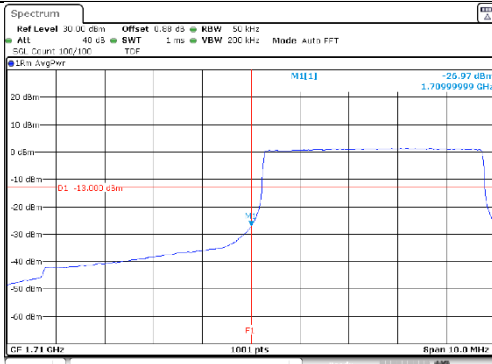

5M BW QPSK Low ch. FRB