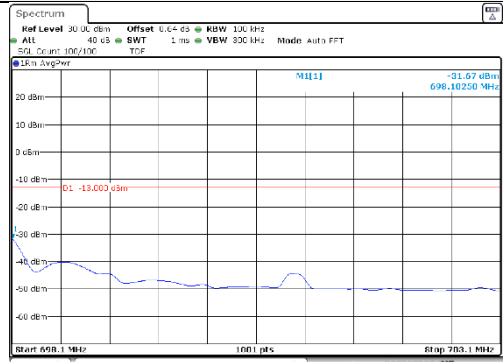

15M BW 16QAM Upper extended 1RB