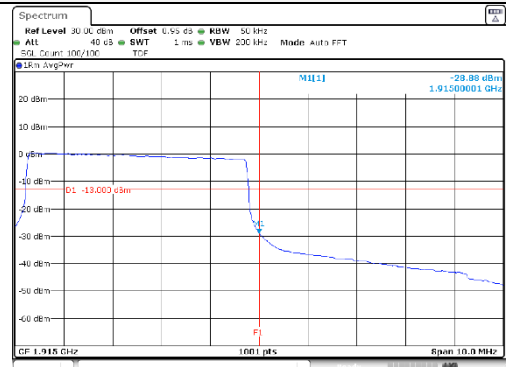

5M BW 16QAM High ch. FRB