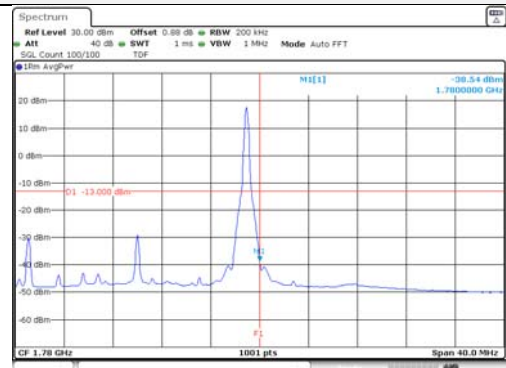

20M BW QPSK Low ch. FRB

20M BW QPSK High ch. FRB

20M BW 16QAM Low ch. 1RB

20M BW 16QAM High ch. 1RB

20M BW 16QAM Low ch. FRB

20M BW 16QAM High ch. FRB

KCTL Inc.

65, Sinwon-ro, Yeongtong-gu,
Suwon-si, Gyeonggi-do, 16677, Korea
TEL: 82-31-285-0894 FAX: 82-505-299-8311
www.kctl.co.kr