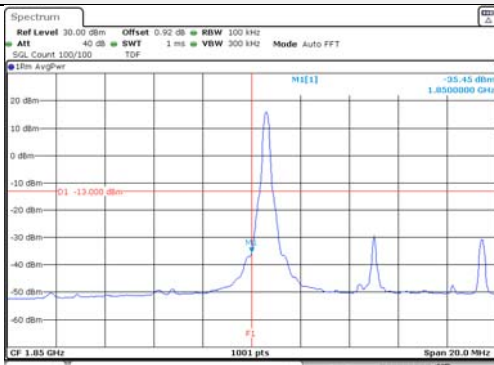

10M BW QPSK High ch. 1RB

10M BW QPSK Low ch. FRB

10M BW QPSK High ch. FRB

10M BW 16QAM Low ch. 1RB

10M BW 16QAM High ch. 1RB

10M BW 16QAM Low ch. FRB

10M BW 16QAM High ch. FRB

KCTL Inc.