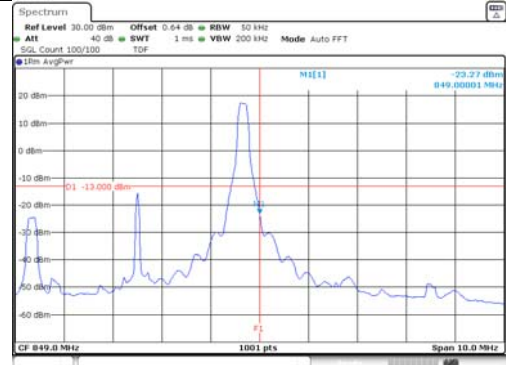

KCTL Inc.

65, Sinwon-ro, Yeongtong-gu,
Suwon-si, Gyeonggi-do, 16677, Korea
TEL: 82-31-285-0894 FAX: 82-505-299-8311
www.kctl.co.kr

Report No.:
KR21-SRF0098-A
Page (195) of (265)

5M BW QPSK Low ch. 1RB

5M BW QPSK High ch. 1RB