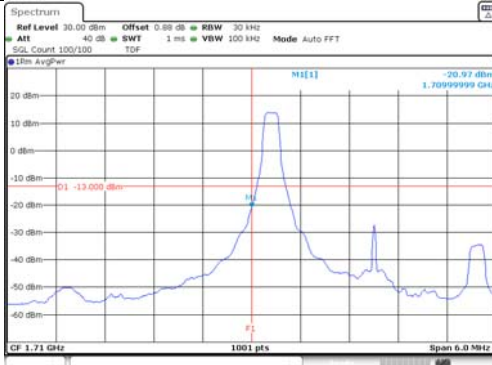

KCTL Inc.

65, Sinwon-ro, Yeongtong-gu,
Suwon-si, Gyeonggi-do, 16677, Korea
TEL: 82-31-285-0894 FAX: 82-505-299-8311
www.kctl.co.kr

Report No.:
KR21-SRF0098-A
Page (202) of (265)

3M BW QPSK Low ch. 1RB