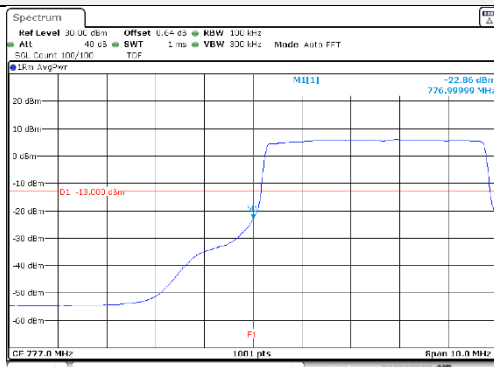

5M BW QPSK High ch. 1RB

5M BW QPSK Low ch. FRB

5M BW QPSK High ch. FRB

5M BW 16QAM Low ch. 1RB

5M BW 16QAM High ch. 1RB

5M BW 16QAM Low ch. FRB

5M BW 16QAM High ch. FRB

KCTL Inc.