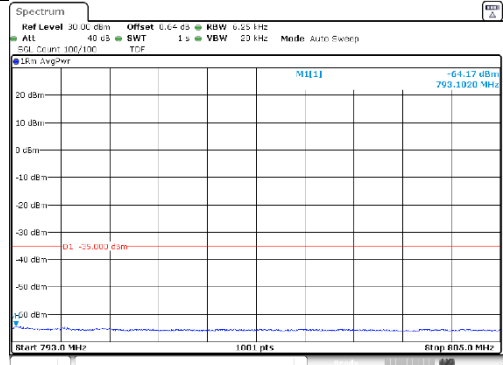

65, Sinwon-ro, Yeongtong-gu,
Suwon-si, Gyeonggi-do, 16677, Korea
TEL: 82-31-285-0894 FAX: 82-505-299-8311
www.kctl.co.kr

Report No.:
KR21-SRF0098-A
Page (182) of (265)

5M BW QPSK Lower extended 1RB

5M BW QPSK Upper extended 1RB