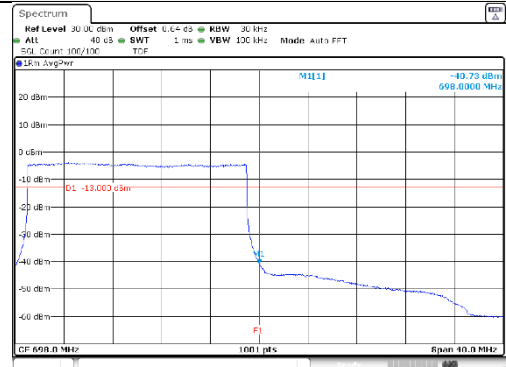

20M BW QPSK Low ch. 1RB

20M BW QPSK High ch. 1RB

20M BW QPSK Low ch. FRB

20M BW QPSK High ch. FRB

20M BW 16QAM Low ch. 1RB

20M BW 16QAM High ch. 1RB

20M BW 16QAM Low ch. FRB

20M BW 16QAM High ch. FRB