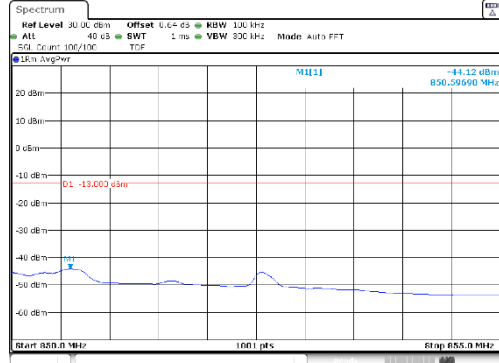

1.4M BW QPSK Upper extended 1RB