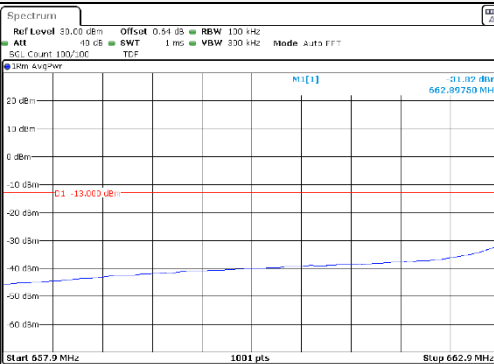

10M BW QPSK Upper extended 1RB

10M BW QPSK Lower extended FRB

10M BW QPSK Upper extended FRB

10M BW 16QAM Lower extended 1RB

10M BW 16QAM Upper extended 1RB

10M BW 16QAM Lower extended FRB

10M BW 16QAM Upper extended FRB