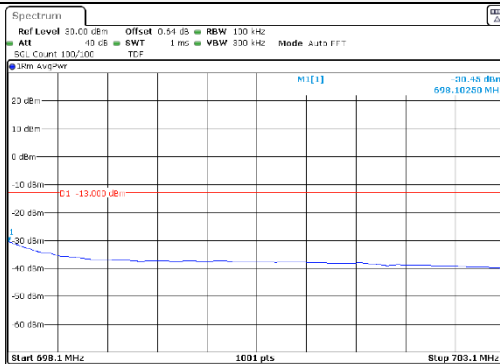

10M BW QPSK Upper extended 1RB

10M BW QPSK Lower extended FRB

10M BW QPSK Upper extended FRB

10M BW 16QAM Lower extended 1RB

10M BW 16QAM Upper extended 1RB

10M BW 16QAM Lower extended FRB

10M BW 16QAM Upper extended FRB