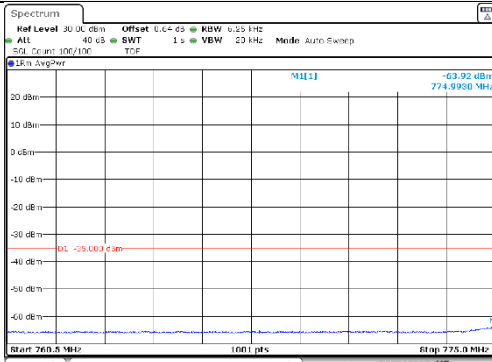

10M BW QPSK Lower extended FRB