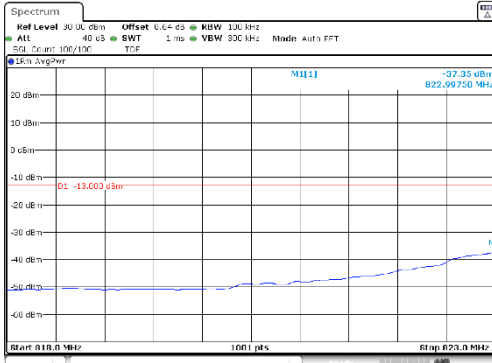

1.4M BW QPSK Lower extended 1RB

1.4M BW QPSK Upper extended 1RB

1.4M BW QPSK Lower extended FRB

1.4M BW QPSK Upper extended FRB

1.4M BW 16QAM Lower extended 1RB

1.4M BW 16QAM Upper extended 1RB

1.4M BW 16QAM Lower extended FRB