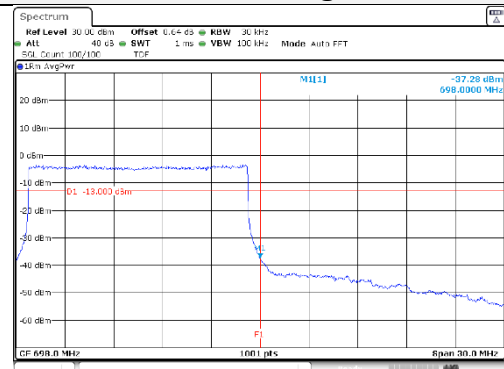

15M BW / QPSK / Low ch. / FRB

15M BW / QPSK / High ch. / FRB

15M BW 16QAM Low ch. 1RB

15M BW 16QAM High ch. 1RB

15M BW 16QAM Low ch. FRB

15M BW 16QAM High ch. FRB

KCTL Inc.

65, Sinwon-ro, Yeongtong-gu,
Suwon-si, Gyeonggi-do, 16677, Korea
TEL: 82-31-285-0894 FAX: 82-505-299-8311
www.kctl.co.kr