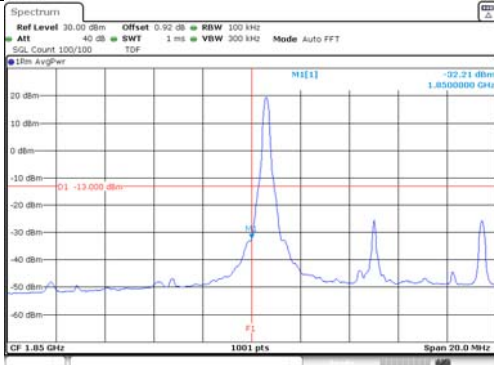

10M BW QPSK High ch. 1RB

10M BW QPSK Low ch. FRB

10M BW QPSK High ch. FRB

10M BW 16QAM Low ch. 1RB

10M BW 16QAM High ch. 1RB

10M BW 16QAM Low ch. FRB

10M BW 16QAM High ch. FRB

KCTL Inc.