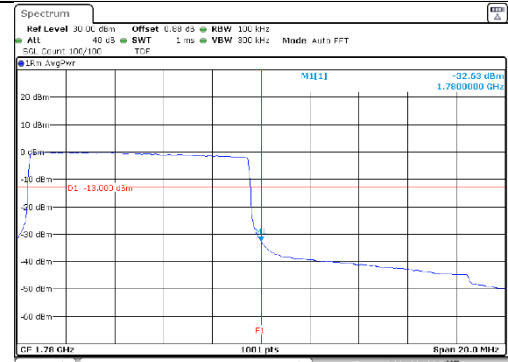

Report No.:
KR21-SRF0098-A
Page (204) of (265)

10M BW QPSK Low ch. 1RB

10M BW QPSK High ch. 1RB

10M BW QPSK Low ch. FRB

10M BW QPSK High ch. FRB

10M BW 16QAM Low ch. 1RB

10M BW 16QAM High ch. 1RB

10M BW 16QAM Low ch. FRB