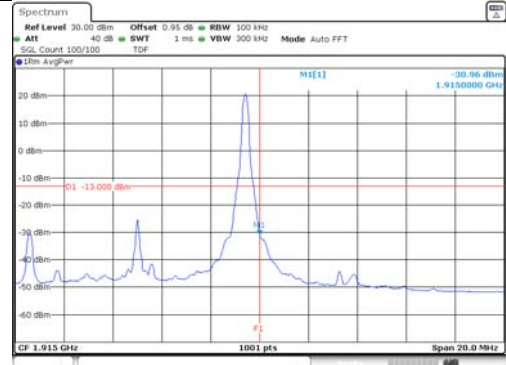

10M BW QPSK High ch. 1RB

10M BW QPSK Low ch. FRB

10M BW QPSK High ch. FRB

10M BW 16QAM Low ch. 1RB

10M BW 16QAM High ch. 1RB

10M BW 16QAM Low ch. FRB

10M BW 16QAM High ch. FRB

KCTL Inc.