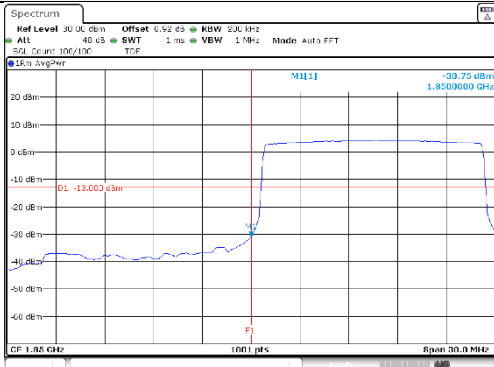

15M BW QPSK Low ch. FRB