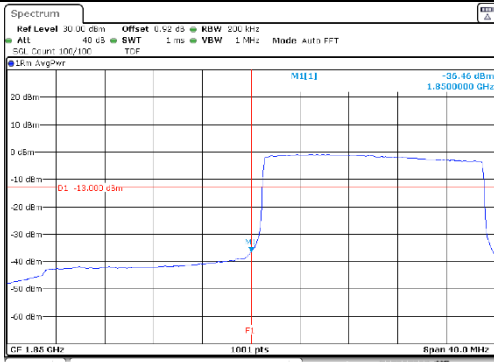

Report No.:
KR21-SRF0098-A
Page (190) of (265)

20M BW QPSK Low ch. 1RB

20M BW QPSK High ch. 1RB

20M BW QPSK Low ch. FRB

20M BW QPSK High ch. FRB

20M BW 16QAM Low ch. 1RB

20M BW 16QAM High ch. 1RB

20M BW 16QAM Low ch. FRB