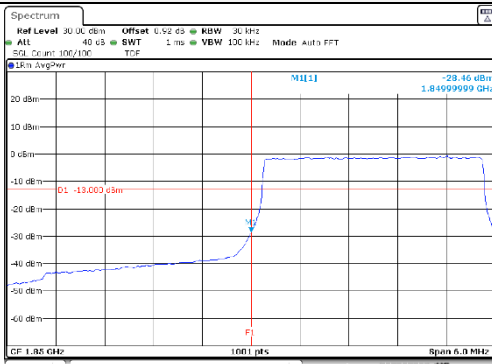

3M BW 16QAM Low ch. FRB