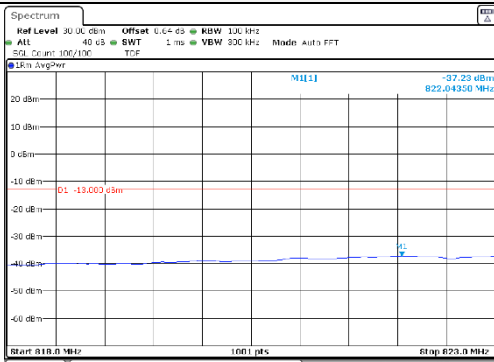

15M BW 16QAM Lower extended FRB