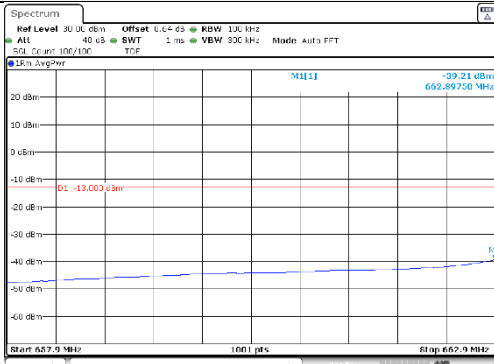

20M BW QPSK Lower extended FRB