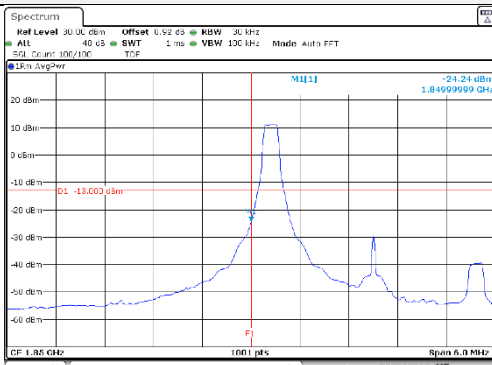

3M BW 16QAM Low ch. 1RB