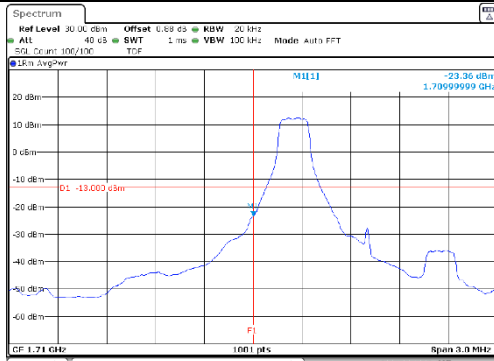

Test mode: LTE Band 66/4

1.4M BW QPSK Low ch. 1RB

1.4M BW QPSK High ch. 1RB

1.4M BW QPSK Low ch. FRB

1.4M BW QPSK High ch. FRB

1.4M BW 16QAM Low ch. 1RB

1.4M BW 16QAM High ch. 1RB

1.4M BW 16QAM Low ch. FRB