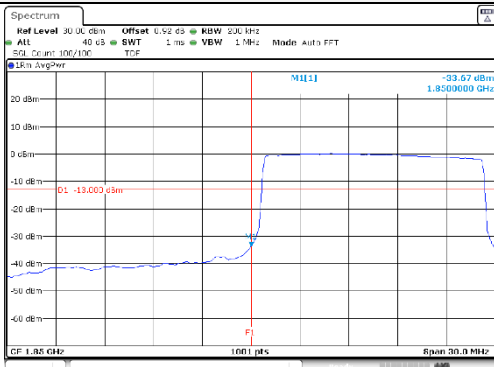

15M BW QPSK Low ch. FRB

15M BW QPSK High ch. FRB

15M BW 16QAM Low ch. 1RB

15M BW 16QAM High ch. 1RB

15M BW 16QAM Low ch. FRB

15M BW 16QAM High ch. FRB

KCTL Inc.

65, Sinwon-ro, Yeongtong-gu,
Suwon-si, Gyeonggi-do, 16677, Korea
TEL: 82-31-285-0894 FAX: 82-505-299-8311
www.kctl.co.kr