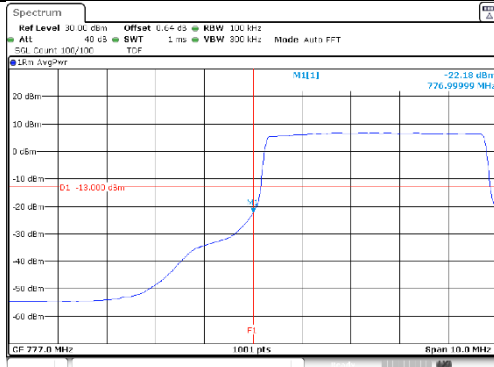

5M BW QPSK Low ch. FRB