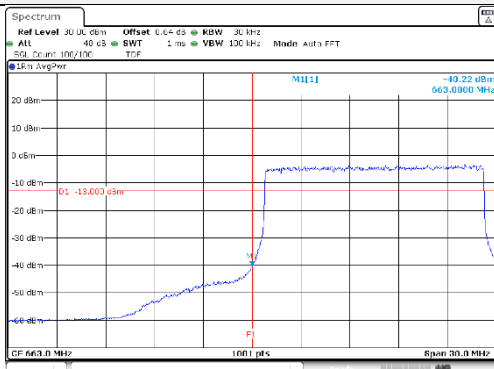

15M BW / QPSK / Low ch. / FRB

15M BW / QPSK / High ch. / FRB

15M BW 16QAM Low ch. 1RB

15M BW 16QAM High ch. 1RB

15M BW 16QAM Low ch. FRB

15M BW 16QAM High ch. FRB

KCTL Inc.

65, Sinwon-ro, Yeongtong-gu,
Suwon-si, Gyeonggi-do, 16677, Korea
TEL: 82-31-285-0894 FAX: 82-505-299-8311
www.kctl.co.kr