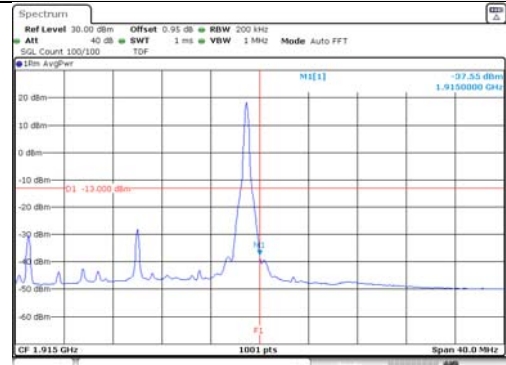

Report No.:
KR21-SRF0098-A
Page (190) of (265)

20M BW QPSK Low ch. 1RB

20M BW QPSK High ch. 1RB

20M BW QPSK Low ch. FRB

20M BW QPSK High ch. FRB

20M BW 16QAM Low ch. 1RB

20M BW 16QAM High ch. 1RB

20M BW 16QAM Low ch. FRB