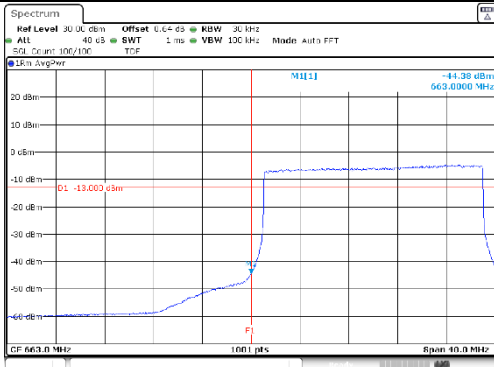

20M BW QPSK Low ch. 1RB

20M BW QPSK High ch. 1RB

20M BW QPSK Low ch. FRB

20M BW QPSK High ch. FRB

20M BW 16QAM Low ch. 1RB

20M BW 16QAM High ch. 1RB

20M BW 16QAM Low ch. FRB

20M BW 16QAM High ch. FRB