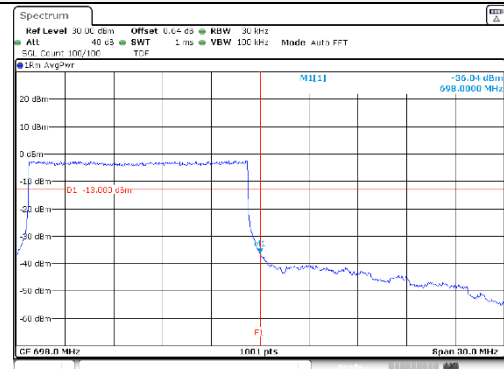

15M BW / QPSK / High ch. / FRB