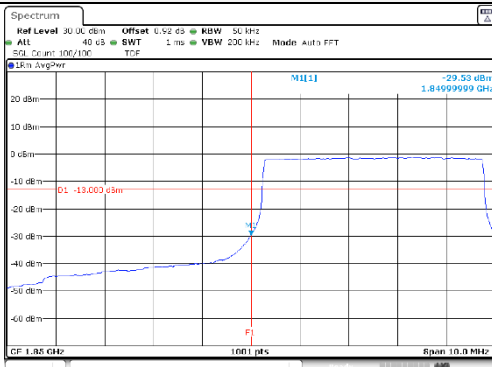

Report No.:
KR21-SRF0098-A
Page (187) of (265)

5M BW QPSK Low ch. 1RB

5M BW QPSK High ch. 1RB

5M BW QPSK Low ch. FRB

5M BW QPSK High ch. FRB

5M BW 16QAM Low ch. 1RB

5M BW 16QAM High ch. 1RB

5M BW 16QAM Low ch. FRB