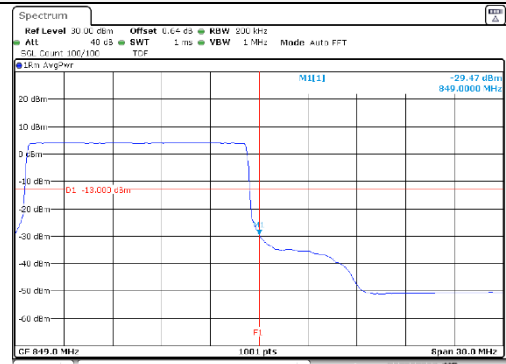

15M BW QPSK Low ch. FRB

15M BW QPSK High ch. FRB

15M BW 16QAM Low ch. 1RB

15M BW 16QAM High ch. 1RB

15M BW 16QAM Low ch. FRB

15M BW 16QAM High ch. FRB

KCTL Inc.

65, Sinwon-ro, Yeongtong-gu,
Suwon-si, Gyeonggi-do, 16677, Korea
TEL: 82-31-285-0894 FAX: 82-505-299-8311
www.kctl.co.kr