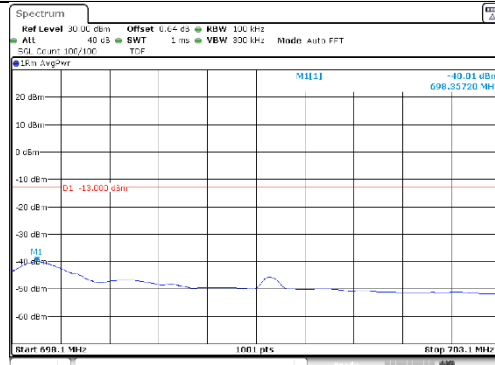

20M BW QPSK Upper extended 1RB

20M BW QPSK Lower extended FRB

20M BW QPSK Upper extended FRB

20M BW 16QAM Lower extended 1RB

20M BW 16QAM Upper extended 1RB

20M BW 16QAM Lower extended FRB

20M BW 16QAM Upper extended FRB