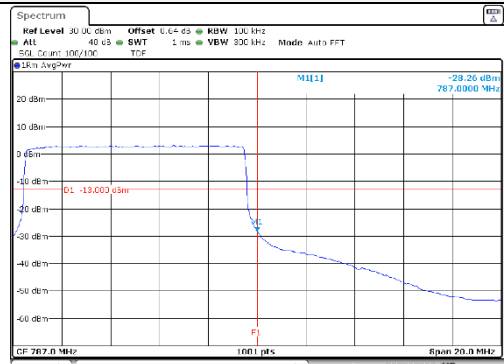

10M BW 16QAM Upper FRB