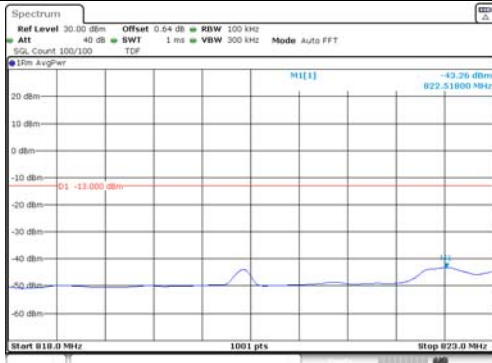

1.4M BW QPSK Lower extended 1RB

1.4M BW QPSK Upper extended 1RB

1.4M BW QPSK Lower extended FRB

1.4M BW QPSK Upper extended FRB

1.4M BW 16QAM Lower extended 1RB

1.4M BW 16QAM Upper extended 1RB

1.4M BW 16QAM Lower extended FRB