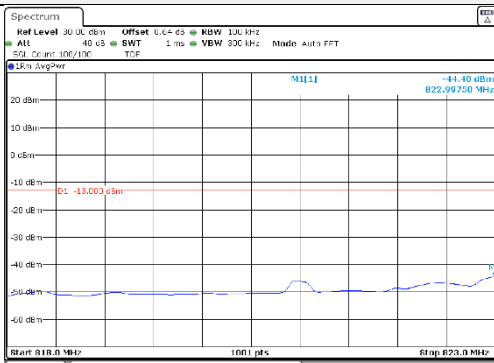

15M BW 16QAM Lower extended 1RB