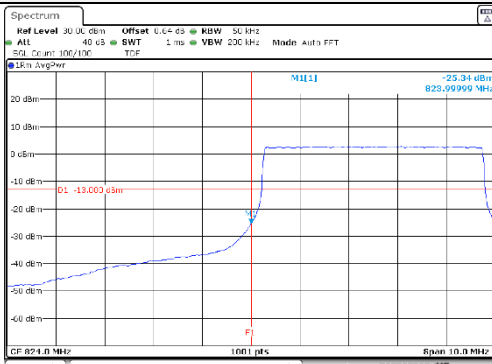

5M BW QPSK Low ch. FRB

5M BW QPSK High ch. FRB

5M BW 16QAM Low ch. 1RB

5M BW 16QAM High ch. 1RB

5M BW 16QAM Low ch. FRB

5M BW 16QAM High ch. FRB

KCTL Inc.

65, Sinwon-ro, Yeongtong-gu,
Suwon-si, Gyeonggi-do, 16677, Korea
TEL: 82-31-285-0894 FAX: 82-505-299-8311
www.kctl.co.kr