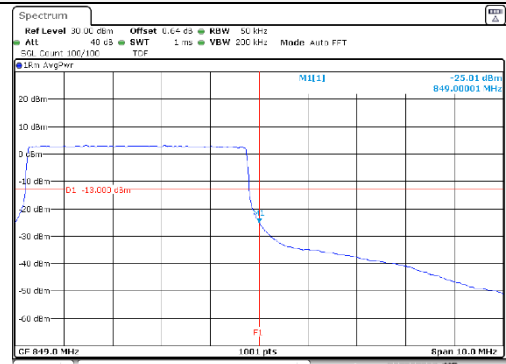

5M BW QPSK Low ch. FRB

5M BW QPSK High ch. FRB

5M BW 16QAM Low ch. 1RB

5M BW 16QAM High ch. 1RB

5M BW 16QAM Low ch. FRB

5M BW 16QAM High ch. FRB

KCTL Inc.

65, Sinwon-ro, Yeongtong-gu,
Suwon-si, Gyeonggi-do, 16677, Korea
TEL: 82-31-285-0894 FAX: 82-505-299-8311
www.kctl.co.kr