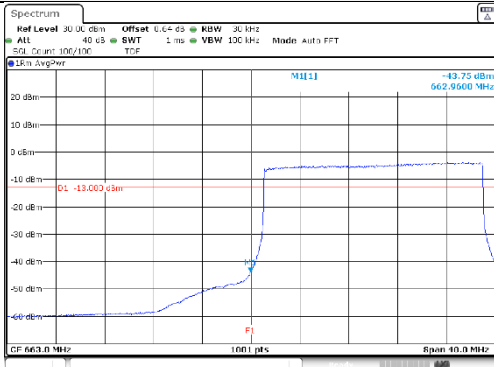

20M BW QPSK Low ch. FRB