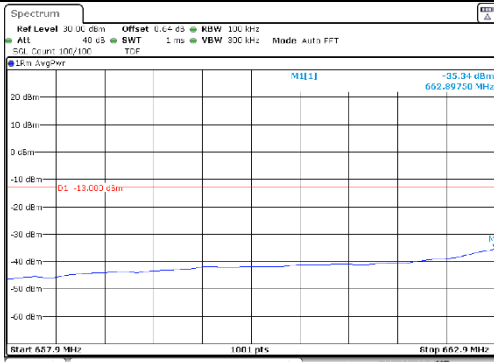

15M BW 16QAM Lower extended FRB