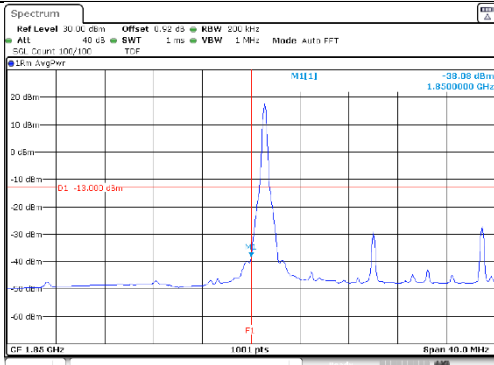

Report No.:
KR21-SRF0098-A
Page (190) of (265)

20M BW QPSK Low ch. 1RB

20M BW QPSK High ch. 1RB

20M BW QPSK Low ch. FRB

20M BW QPSK High ch. FRB

20M BW 16QAM Low ch. 1RB

20M BW 16QAM High ch. 1RB

20M BW 16QAM Low ch. FRB