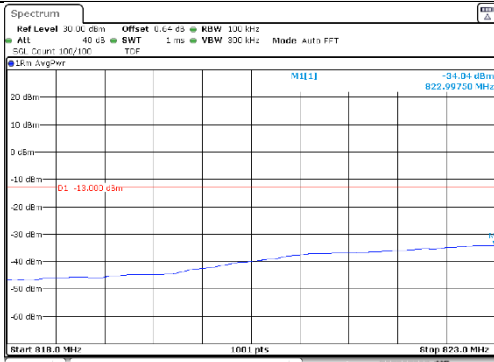

Report No.:
KR21-SRF0098-A
Page (196) of (265)

5M BW QPSK Lower extended 1RB

5M BW QPSK Upper extended 1RB

5M BW QPSK Lower extended FRB

5M BW QPSK Upper extended FRB

5M BW 16QAM Lower extended 1RB

5M BW 16QAM Upper extended 1RB