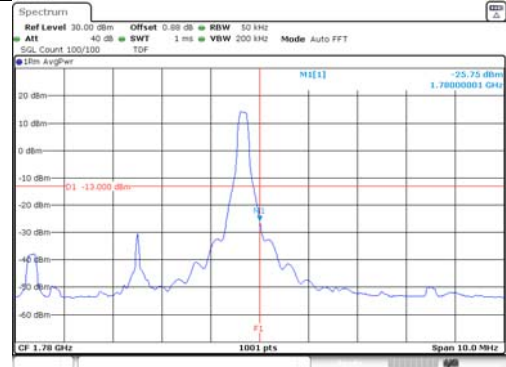

KCTL Inc.

65, Sinwon-ro, Yeongtong-gu,
Suwon-si, Gyeonggi-do, 16677, Korea
TEL: 82-31-285-0894 FAX: 82-505-299-8311
www.kctl.co.kr

Report No.:
KR21-SRF0098-A
Page (203) of (265)

5M BW QPSK Low ch. 1RB

5M BW QPSK High ch. 1RB