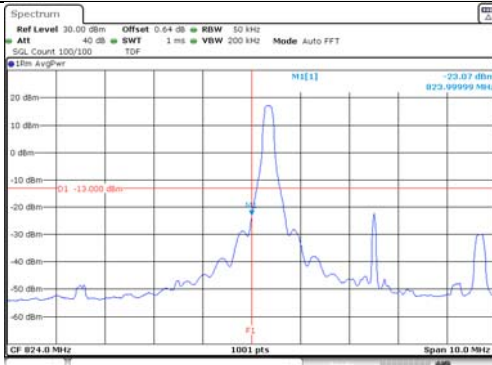

5M BW 16QAM Low ch. 1RB