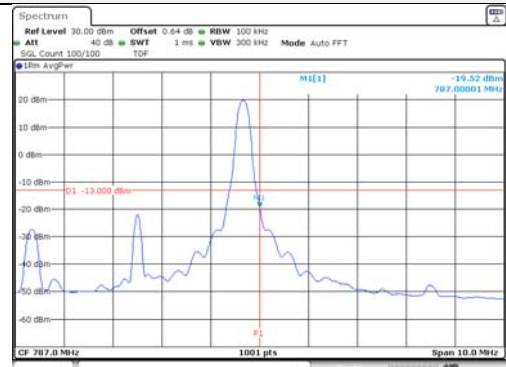

5M BW QPSK High ch. 1RB

5M BW QPSK Low ch. FRB

5M BW QPSK High ch. FRB

5M BW 16QAM Low ch. 1RB

5M BW 16QAM High ch. 1RB

5M BW 16QAM Low ch. FRB

5M BW 16QAM High ch. FRB

KCTL Inc.