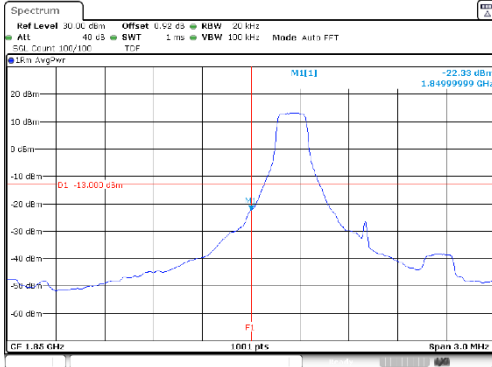

KCTL Inc.

65, Sinwon-ro, Yeongtong-gu,
Suwon-si, Gyeonggi-do, 16677, Korea
TEL: 82-31-285-0894 FAX: 82-505-299-8311
www.kctl.co.kr

Report No.:
KR21-SRF0098-A
Page (185) of (265)

Test mode: LTE Band 25

1.4M BW QPSK Low ch. 1RB

1.4M BW QPSK High ch. 1RB

1.4M BW QPSK Low ch. FRB

1.4M BW QPSK High ch. FRB

1.4M BW 16QAM Low ch. 1RB

1.4M BW 16QAM High ch. 1RB

1.4M BW 16QAM Low ch. FRB

1.4M BW 16QAM High ch. FRB

KCTL Inc.