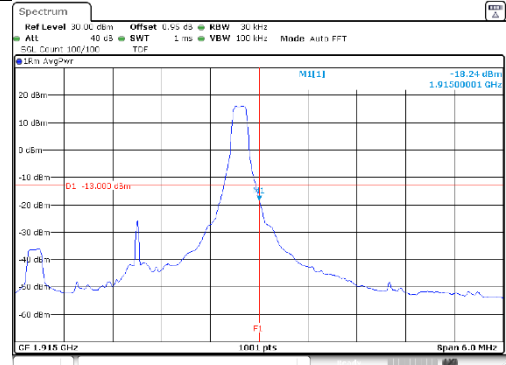

3M BW QPSK High ch. 1RB