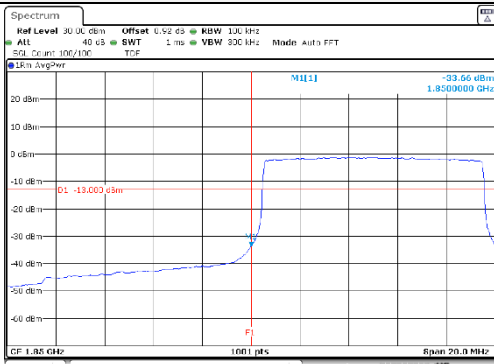

10M BW QPSK High ch. 1RB

10M BW QPSK Low ch. FRB

10M BW QPSK High ch. FRB

10M BW 16QAM Low ch. 1RB

10M BW 16QAM High ch. 1RB

10M BW 16QAM Low ch. FRB

10M BW 16QAM High ch. FRB

KCTL Inc.