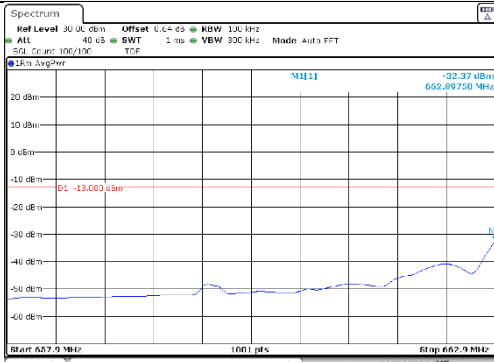

15M BW 16QAM Lower extended 1RB