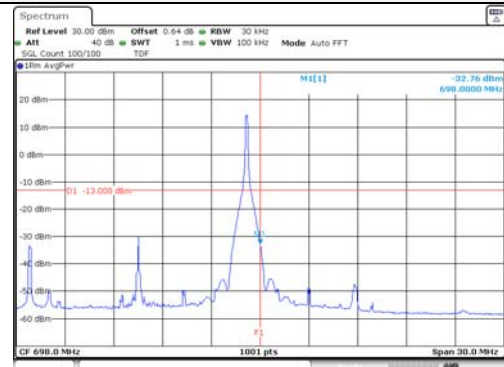

15M BW / QPSK / Low ch. / FRB

15M BW / QPSK / High ch. / FRB

15M BW 16QAM Low ch. 1RB

15M BW 16QAM High ch. 1RB

15M BW 16QAM Low ch. FRB

15M BW 16QAM High ch. FRB

KCTL Inc.

65, Sinwon-ro, Yeongtong-gu,
Suwon-si, Gyeonggi-do, 16677, Korea
TEL: 82-31-285-0894 FAX: 82-505-299-8311
www.kctl.co.kr