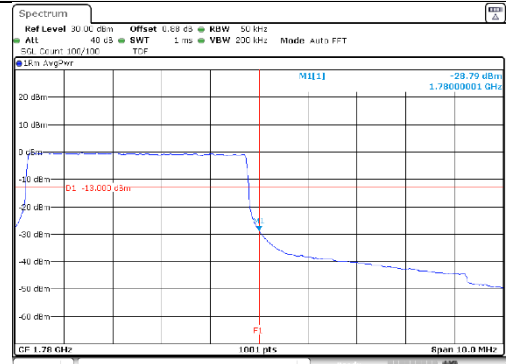

5M BW QPSK High ch. FRB