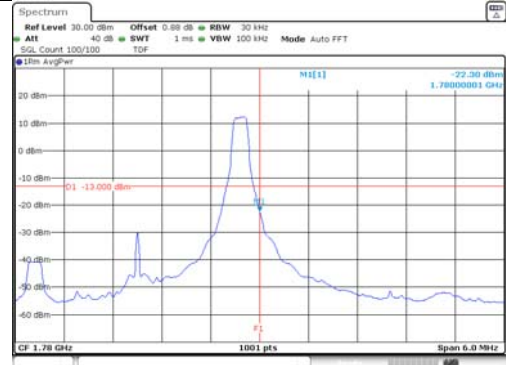

3M BW QPSK High ch. 1RB