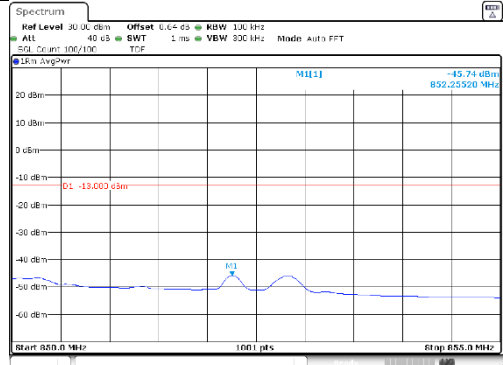

10M BW QPSK Upper extended 1RB