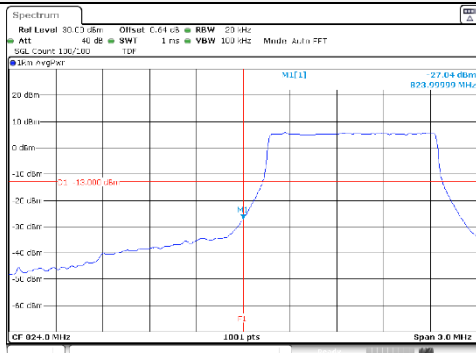

Test mode: LTE Band 26

1.4M BW QPSK Low ch. 1RB

1.4M BW QPSK High ch. 1RB

1.4M BW QPSK Low ch. FRB

1.4M BW QPSK High ch. FRB

1.4M BW 16QAM Low ch. 1RB

1.4M BW 16QAM High ch. 1RB

1.4M BW 16QAM Low ch. FRB