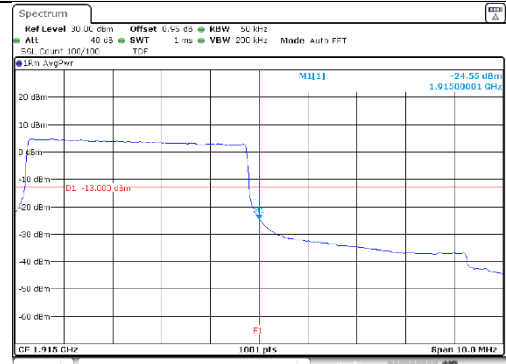

Report No.:
KR21-SRF0098-A
Page (187) of (265)

5M BW QPSK Low ch. 1RB

5M BW QPSK High ch. 1RB

5M BW QPSK Low ch. FRB

5M BW QPSK High ch. FRB

5M BW 16QAM Low ch. 1RB

5M BW 16QAM High ch. 1RB

5M BW 16QAM Low ch. FRB