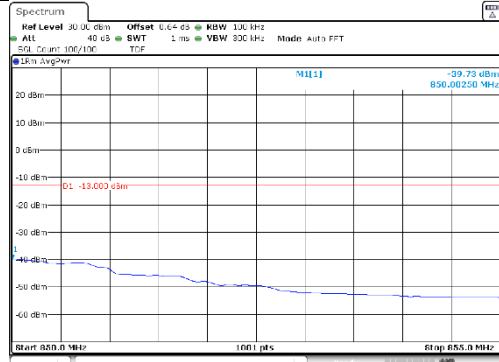

1.4M BW QPSK Lower extended 1RB

1.4M BW QPSK Upper extended 1RB

1.4M BW QPSK Lower extended FRB

1.4M BW QPSK Upper extended FRB

1.4M BW 16QAM Lower extended 1RB

1.4M BW 16QAM Upper extended 1RB

1.4M BW 16QAM Lower extended FRB