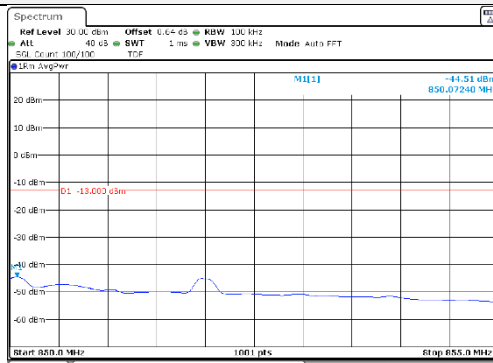

15M BW 16QAM Upper extended 1RB