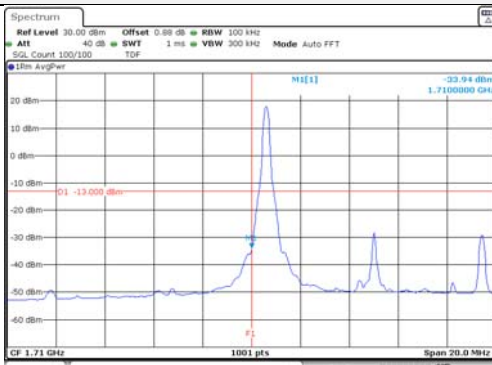

10M BW 16QAM Low ch. 1RB