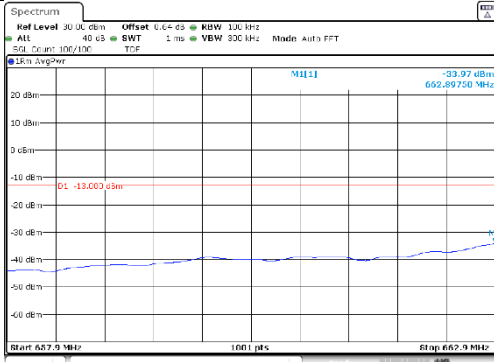

15M BW QPSK Lower extended FRB