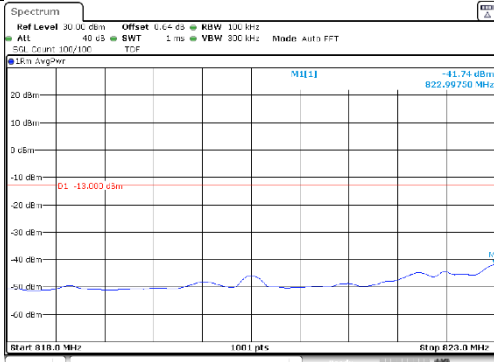

KCTL Inc.

65, Sinwon-ro, Yeongtong-gu,
Suwon-si, Gyeonggi-do, 16677, Korea
TEL: 82-31-285-0894 FAX: 82-505-299-8311
www.kctl.co.kr

Report No.:
KR21-SRF0098-A
Page (196) of (265)

5M BW QPSK Lower extended 1RB