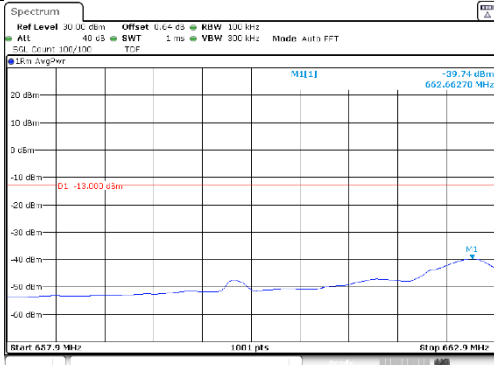

KCTL Inc.

65, Sinwon-ro, Yeongtong-gu,
Suwon-si, Gyeonggi-do, 16677, Korea
TEL: 82-31-285-0894 FAX: 82-505-299-8311
www.kctl.co.kr

Report No.:
KR21-SRF0098-A
Page (214) of (265)

20M BW QPSK Lower extended 1RB