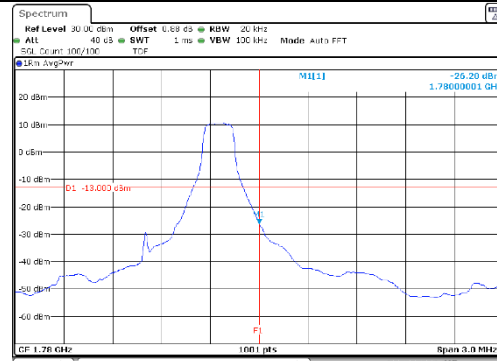

Test mode: LTE Band 66/4

1.4M BW QPSK Low ch. 1RB

1.4M BW QPSK High ch. 1RB

1.4M BW QPSK Low ch. FRB

1.4M BW QPSK High ch. FRB

1.4M BW 16QAM Low ch. 1RB

1.4M BW 16QAM High ch. 1RB

1.4M BW 16QAM Low ch. FRB