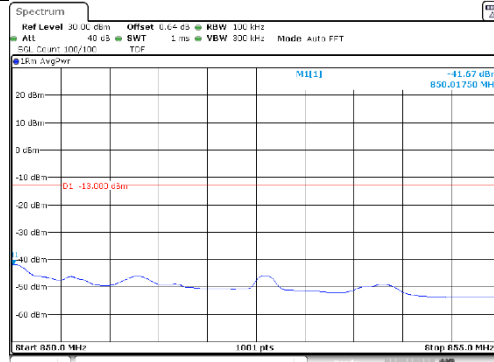

3M BW QPSK Upper extended 1RB