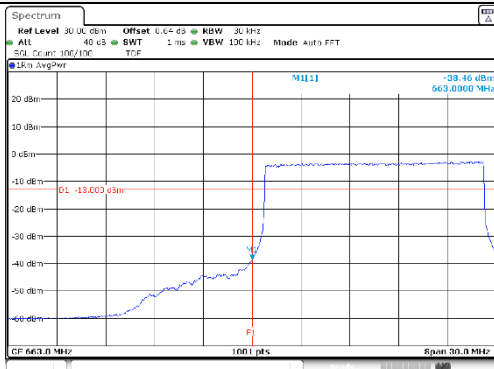

15M BW / QPSK / Low ch. / FRB