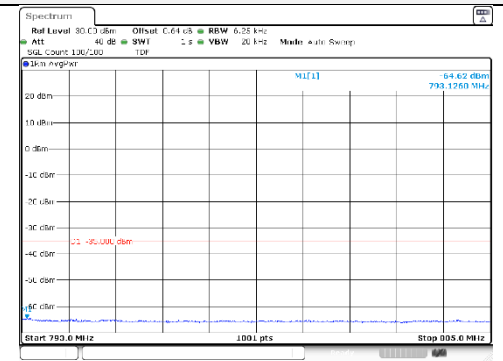

5M BW QPSK Lower extended FRB

5M BW QPSK Upper extended FRB

5M BW 16QAM Lower extended 1RB

5M BW 16QAM Upper extended 1RB

5M BW 16QAM Lower extended FRB

5M BW 16QAM Upper extended FRB

KCTL Inc.

65, Sinwon-ro, Yeongtong-gu,
Suwon-si, Gyeonggi-do, 16677, Korea
TEL: 82-31-285-0894 FAX: 82-505-299-8311
www.kctl.co.kr