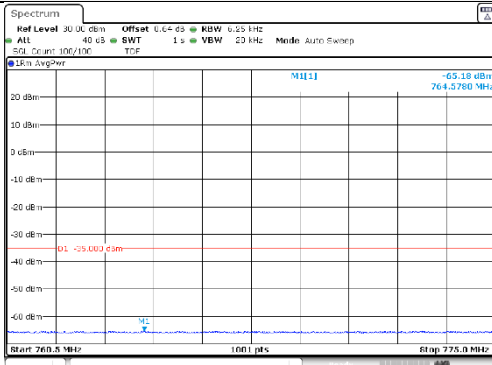

10M BW QPSK Upper extended 1RB

10M BW QPSK Lower extended FRB

10M BW QPSK Upper extended FRB

10M BW 16QAM Lower extended 1RB

10M BW 16QAM Upper extended 1RB

10M BW 16QAM Lower extended FRB

10M BW 16QAM Upper extended FRB

KCTL Inc.

65, Sinwon-ro, Yeongtong-gu,
Suwon-si, Gyeonggi-do, 16677, Korea
TEL: 82-31-285-0894 FAX: 82-505-299-8311
www.kctl.co.kr

Report No.:
KR21-SRF0098-A
Page (185) of (265)

Test mode: LTE Band 25

1.4M BW QPSK Low ch. 1RB