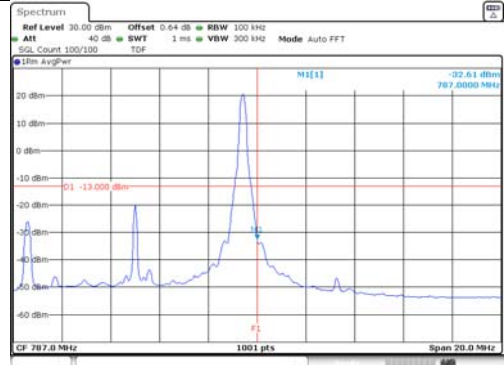

10M BW QPSK Upper 1RB