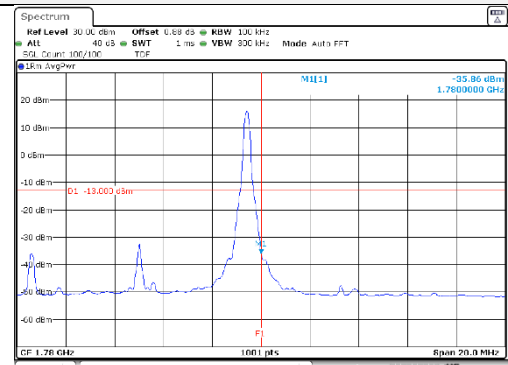

10M BW 16QAM High ch. 1RB