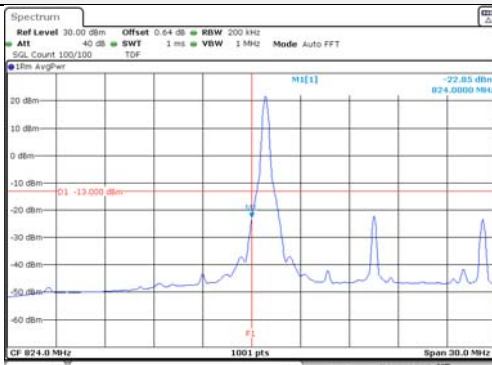

15M BW 16QAM Low ch. 1RB