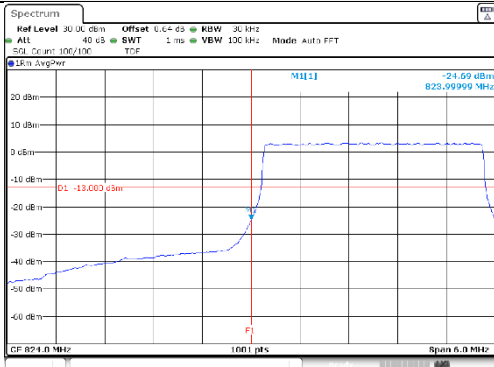

3M BW QPSK Low ch. FRB