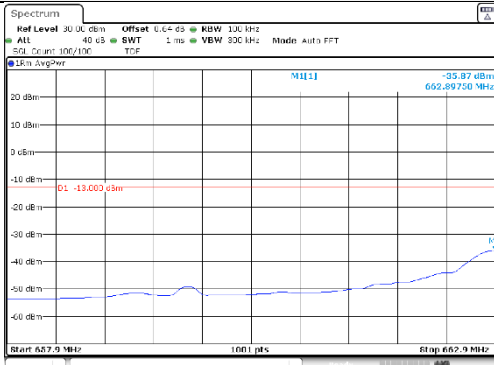

10M BW QPSK Upper extended 1RB

10M BW QPSK Lower extended FRB

10M BW QPSK Upper extended FRB

10M BW 16QAM Lower extended 1RB

10M BW 16QAM Upper extended 1RB

10M BW 16QAM Lower extended FRB

10M BW 16QAM Upper extended FRB