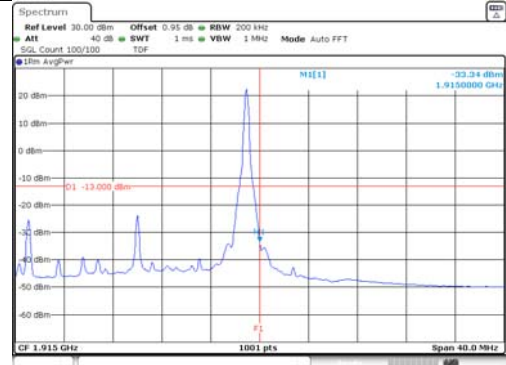

20M BW QPSK High ch. 1RB