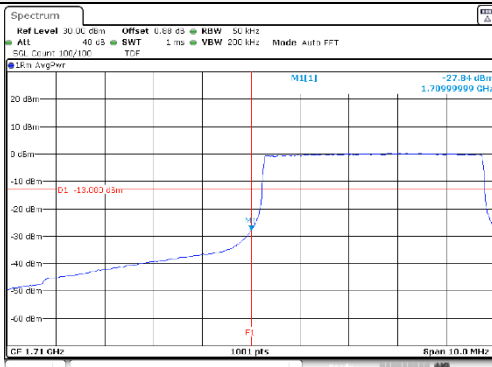

5M BW QPSK Low ch. FRB

5M BW QPSK High ch. FRB

5M BW 16QAM Low ch. 1RB

5M BW 16QAM High ch. 1RB

5M BW 16QAM Low ch. FRB

5M BW 16QAM High ch. FRB

KCTL Inc.

65, Sinwon-ro, Yeongtong-gu,
Suwon-si, Gyeonggi-do, 16677, Korea
TEL: 82-31-285-0894 FAX: 82-505-299-8311
www.kctl.co.kr