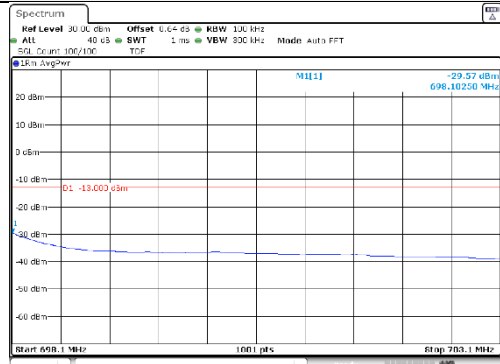

10M BW QPSK Upper extended FRB