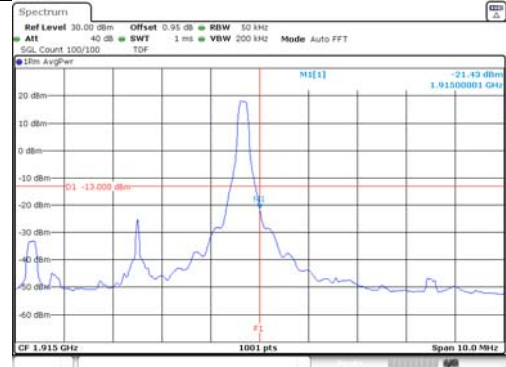

Report No.:
KR21-SRF0098-A
Page (187) of (265)

5M BW QPSK Low ch. 1RB

5M BW QPSK High ch. 1RB

5M BW QPSK Low ch. FRB

5M BW QPSK High ch. FRB

5M BW 16QAM Low ch. 1RB

5M BW 16QAM High ch. 1RB

5M BW 16QAM Low ch. FRB