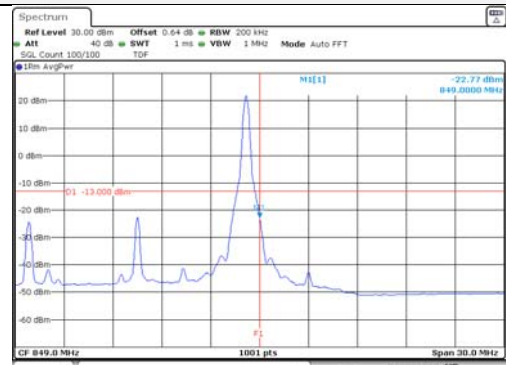

15M BW QPSK Low ch. FRB

15M BW QPSK High ch. FRB

15M BW 16QAM Low ch. 1RB

15M BW 16QAM High ch. 1RB

15M BW 16QAM Low ch. FRB

15M BW 16QAM High ch. FRB

KCTL Inc.

65, Sinwon-ro, Yeongtong-gu,
Suwon-si, Gyeonggi-do, 16677, Korea
TEL: 82-31-285-0894 FAX: 82-505-299-8311
www.kctl.co.kr