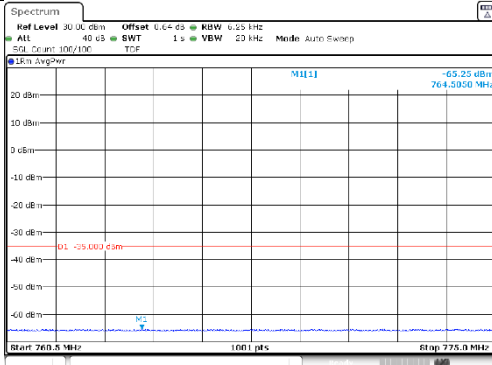

10M BW 16QAM Upper FRB

KCTL Inc.

65, Sinwon-ro, Yeongtong-gu,
Suwon-si, Gyeonggi-do, 16677, Korea
TEL: 82-31-285-0894 FAX: 82-505-299-8311
www.kctl.co.kr

Report No.:
KR21-SRF0098-A
Page (184) of (265)

10M BW QPSK Lower extended 1RB