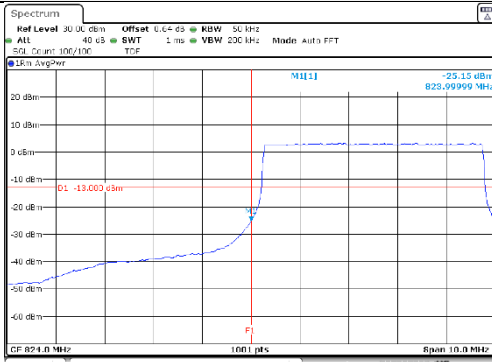

5M BW QPSK Low ch. FRB