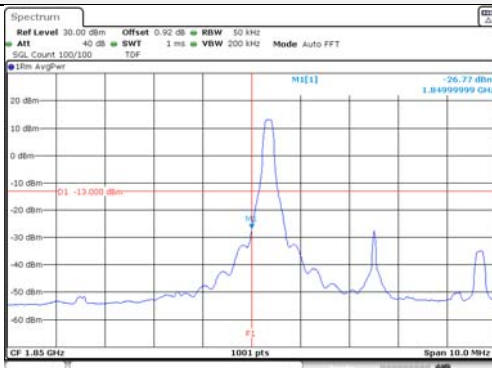

Report No.:
KR21-SRF0098-A
Page (187) of (265)

5M BW QPSK Low ch. 1RB

5M BW QPSK High ch. 1RB

5M BW QPSK Low ch. FRB

5M BW QPSK High ch. FRB

5M BW 16QAM Low ch. 1RB

5M BW 16QAM High ch. 1RB

5M BW 16QAM Low ch. FRB