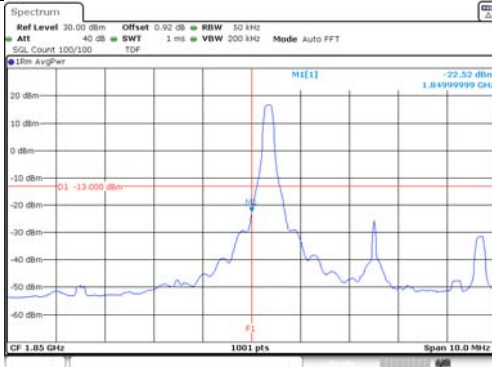

Report No.:
KR21-SRF0098-A
Page (187) of (265)

5M BW QPSK Low ch. 1RB

5M BW QPSK High ch. 1RB

5M BW QPSK Low ch. FRB

5M BW QPSK High ch. FRB

5M BW 16QAM Low ch. 1RB

5M BW 16QAM High ch. 1RB

5M BW 16QAM Low ch. FRB