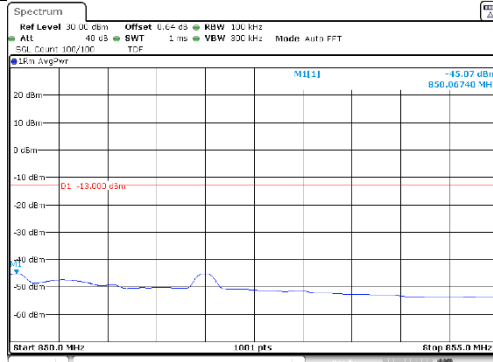

15M BW QPSK Upper extended 1RB