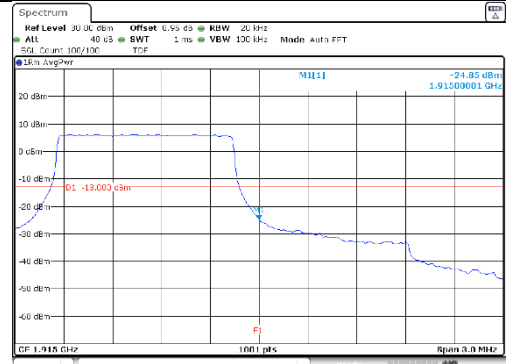

KCTL Inc.

65, Sinwon-ro, Yeongtong-gu,
Suwon-si, Gyeonggi-do, 16677, Korea
TEL: 82-31-285-0894 FAX: 82-505-299-8311
www.kctl.co.kr

Report No.:
KR21-SRF0098-A
Page (185) of (265)

Test mode: LTE Band 25

1.4M BW QPSK Low ch. 1RB

1.4M BW QPSK High ch. 1RB

1.4M BW QPSK Low ch. FRB

1.4M BW QPSK High ch. FRB

1.4M BW 16QAM Low ch. 1RB

1.4M BW 16QAM High ch. 1RB

1.4M BW 16QAM Low ch. FRB

1.4M BW 16QAM High ch. FRB

KCTL Inc.