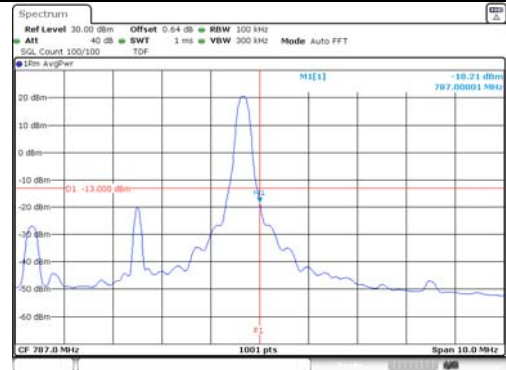

5M BW QPSK High ch. 1RB