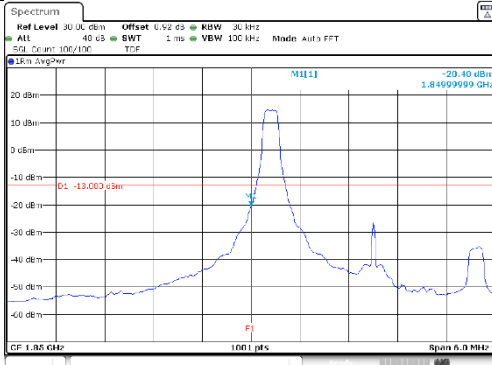

KCTL Inc.

65, Sinwon-ro, Yeongtong-gu,
Suwon-si, Gyeonggi-do, 16677, Korea
TEL: 82-31-285-0894 FAX: 82-505-299-8311
www.kctl.co.kr

Report No.:
KR21-SRF0098-A
Page (186) of (265)

3M BW QPSK Low ch. 1RB