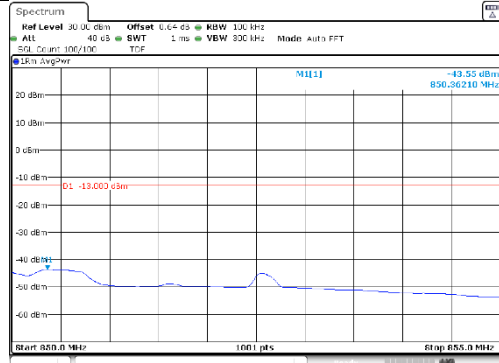

1.4M BW QPSK Lower extended 1RB

1.4M BW QPSK Upper extended 1RB

1.4M BW QPSK Lower extended FRB

1.4M BW QPSK Upper extended FRB

1.4M BW 16QAM Lower extended 1RB

1.4M BW 16QAM Upper extended 1RB

1.4M BW 16QAM Lower extended FRB