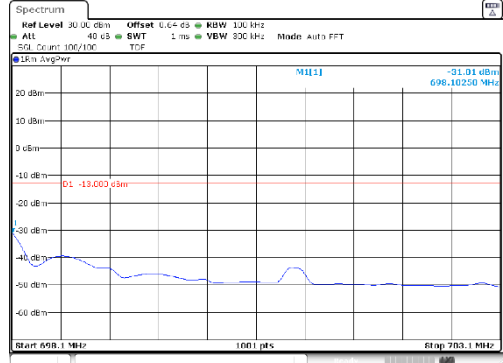

15M BW QPSK Upper extended 1RB