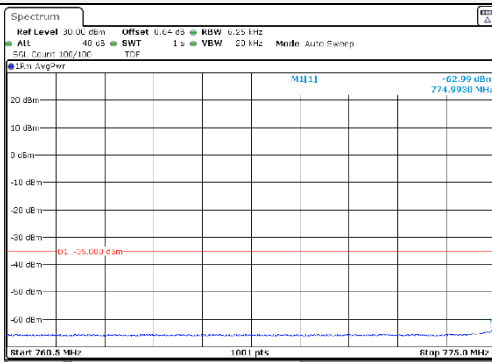

5M BW QPSK Lower extended FRB

5M BW QPSK Upper extended FRB

5M BW 16QAM Lower extended 1RB

5M BW 16QAM Upper extended 1RB

5M BW 16QAM Lower extended FRB

5M BW 16QAM Upper extended FRB

KCTL Inc.

65, Sinwon-ro, Yeongtong-gu,
Suwon-si, Gyeonggi-do, 16677, Korea
TEL: 82-31-285-0894 FAX: 82-505-299-8311
www.kctl.co.kr