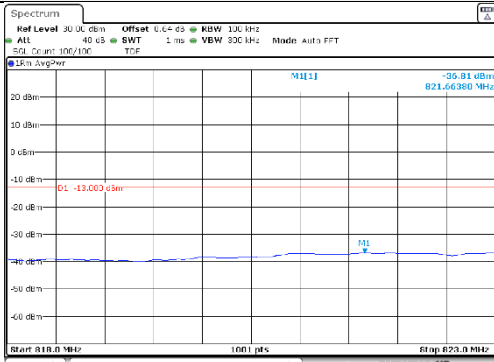

15M BW QPSK Lower extended FRB