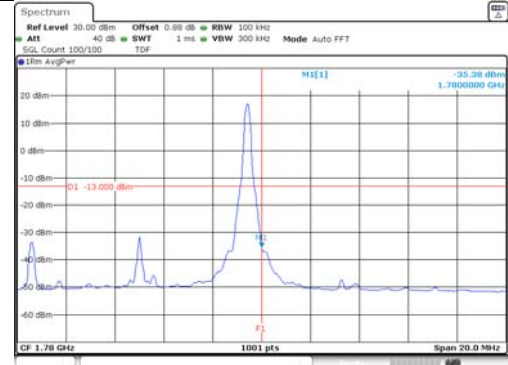

10M BW QPSK High ch. 1RB