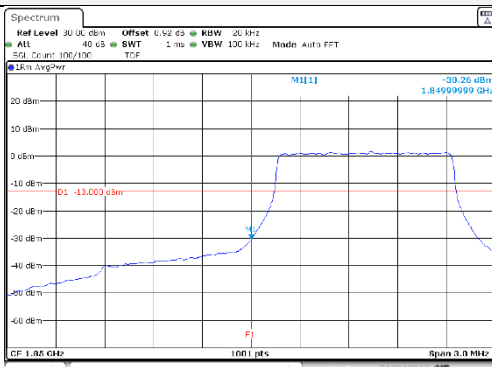

1.4M BW QPSK High ch. 1RB

1.4M BW QPSK Low ch. FRB

1.4M BW QPSK High ch. FRB

1.4M BW 16QAM Low ch. 1RB

1.4M BW 16QAM High ch. 1RB

1.4M BW 16QAM Low ch. FRB

1.4M BW 16QAM High ch. FRB

KCTL Inc.