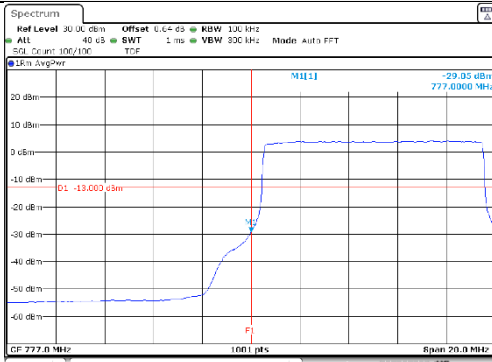

Report No.:
KR21-SRF0098-A
Page (183) of (265)

10M BW QPSK Lower 1RB

10M BW QPSK Upper 1RB

10M BW QPSK Lower FRB

10M BW QPSK Upper FRB

10M BW 16QAM Lower 1RB

10M BW 16QAM Upper 1RB

10M BW 16QAM Lower FRB