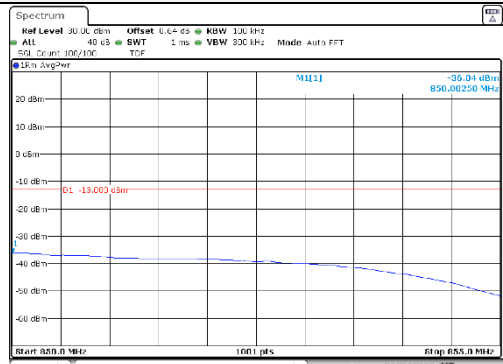

10M BW QPSK Upper extended 1RB

10M BW QPSK Lower extended FRB

10M BW QPSK Upper extended FRB

10M BW 16QAM Lower extended 1RB

10M BW 16QAM Upper extended 1RB

10M BW 16QAM Lower extended FRB

10M BW 16QAM Upper extended FRB