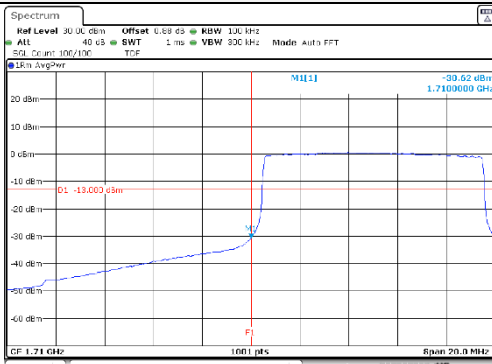

Report No.:
KR21-SRF0098-A
Page (204) of (265)

10M BW QPSK Low ch. 1RB

10M BW QPSK High ch. 1RB

10M BW QPSK Low ch. FRB

10M BW QPSK High ch. FRB

10M BW 16QAM Low ch. 1RB

10M BW 16QAM High ch. 1RB

10M BW 16QAM Low ch. FRB