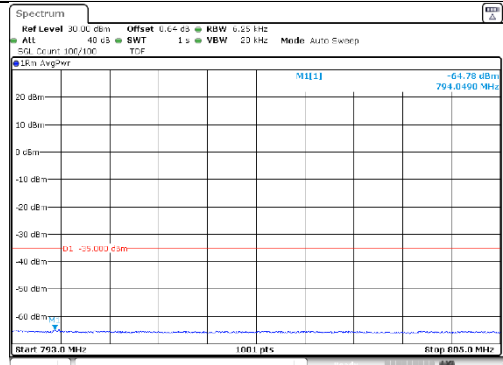

10M BW QPSK Upper extended 1RB

10M BW QPSK Lower extended FRB

10M BW QPSK Upper extended FRB

10M BW 16QAM Lower extended 1RB

10M BW 16QAM Upper extended 1RB

10M BW 16QAM Lower extended FRB

10M BW 16QAM Upper extended FRB

KCTL Inc.

65, Sinwon-ro, Yeongtong-gu,
Suwon-si, Gyeonggi-do, 16677, Korea
TEL: 82-31-285-0894 FAX: 82-505-299-8311
www.kctl.co.kr

Report No.:
KR21-SRF0098-A
Page (185) of (265)

Test mode: LTE Band 25

1.4M BW QPSK Low ch. 1RB