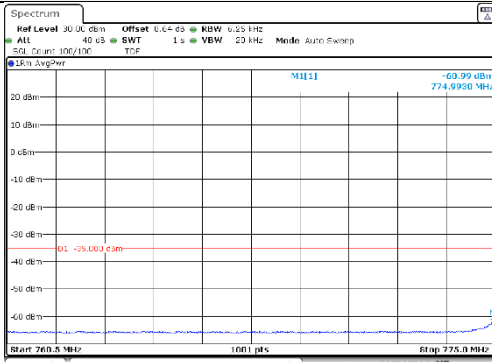

5M BW QPSK Lower extended FRB