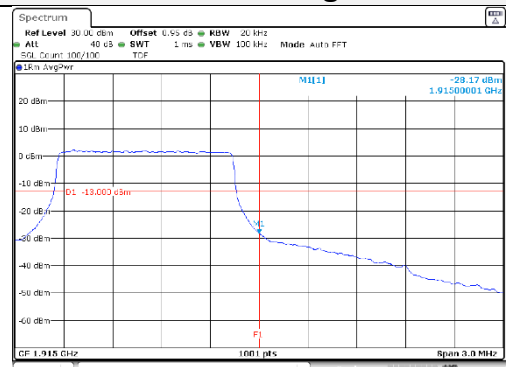

1.4M BW QPSK High ch. 1RB

1.4M BW QPSK Low ch. FRB

1.4M BW QPSK High ch. FRB

1.4M BW 16QAM Low ch. 1RB

1.4M BW 16QAM High ch. 1RB

1.4M BW 16QAM Low ch. FRB

1.4M BW 16QAM High ch. FRB

KCTL Inc.