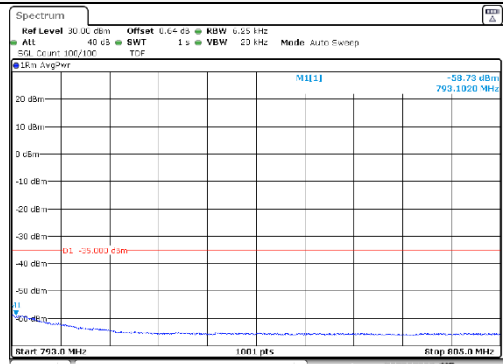

10M BW QPSK Upper extended 1RB

10M BW QPSK Lower extended FRB

10M BW QPSK Upper extended FRB

10M BW 16QAM Lower extended 1RB

10M BW 16QAM Upper extended 1RB

10M BW 16QAM Lower extended FRB

10M BW 16QAM Upper extended FRB

KCTL Inc.

65, Sinwon-ro, Yeongtong-gu,
Suwon-si, Gyeonggi-do, 16677, Korea
TEL: 82-31-285-0894 FAX: 82-505-299-8311
www.kctl.co.kr

Report No.:
KR21-SRF0098-A
Page (185) of (265)

Test mode: LTE Band 25

1.4M BW QPSK Low ch. 1RB