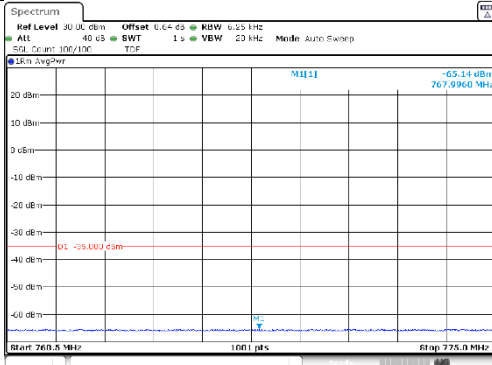

KCTL Inc.

65, Sinwon-ro, Yeongtong-gu,
Suwon-si, Gyeonggi-do, 16677, Korea
TEL: 82-31-285-0894 FAX: 82-505-299-8311
www.kctl.co.kr

Report No.:
KR21-SRF0098-A
Page (182) of (265)

5M BW QPSK Lower extended 1RB