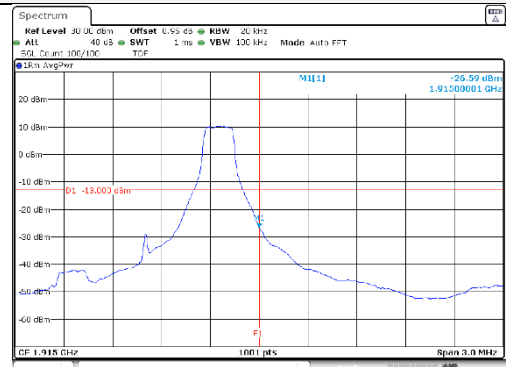

1.4M BW QPSK High ch. 1RB

1.4M BW QPSK Low ch. FRB

1.4M BW QPSK High ch. FRB

1.4M BW 16QAM Low ch. 1RB

1.4M BW 16QAM High ch. 1RB

1.4M BW 16QAM Low ch. FRB

1.4M BW 16QAM High ch. FRB

KCTL Inc.