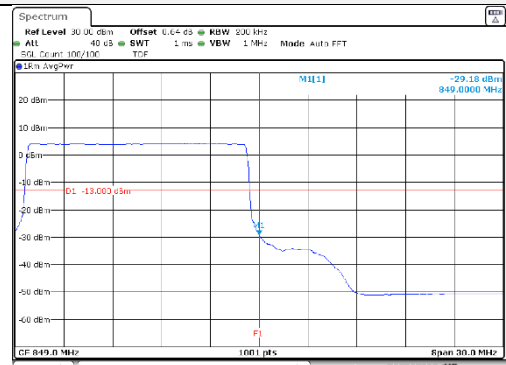

15M BW QPSK High ch. FRB