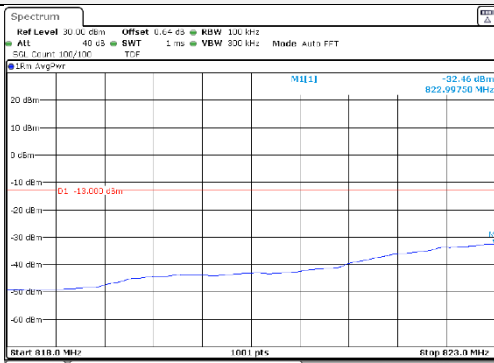

3M BW QPSK Lower extended FRB