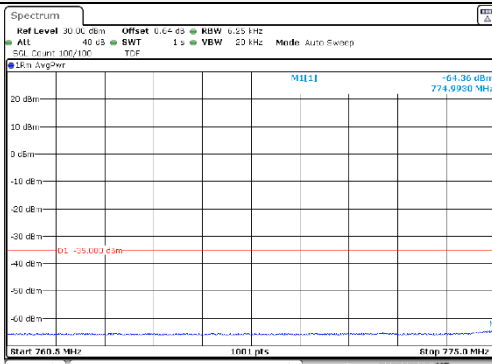

10M BW QPSK Upper extended 1RB

10M BW QPSK Lower extended FRB

10M BW QPSK Upper extended FRB

10M BW 16QAM Lower extended 1RB

10M BW 16QAM Upper extended 1RB

10M BW 16QAM Lower extended FRB

10M BW 16QAM Upper extended FRB