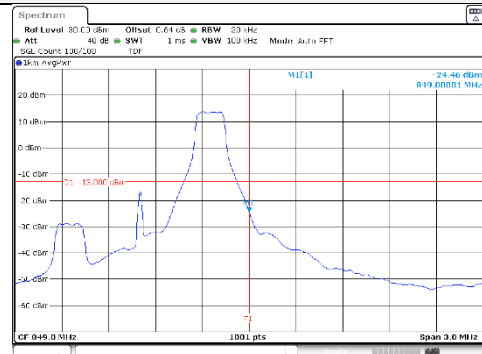

Test mode: LTE Band 26

1.4M BW QPSK Low ch. 1RB

1.4M BW QPSK High ch. 1RB

1.4M BW QPSK Low ch. FRB

1.4M BW QPSK High ch. FRB

1.4M BW 16QAM Low ch. 1RB

1.4M BW 16QAM High ch. 1RB

1.4M BW 16QAM Low ch. FRB