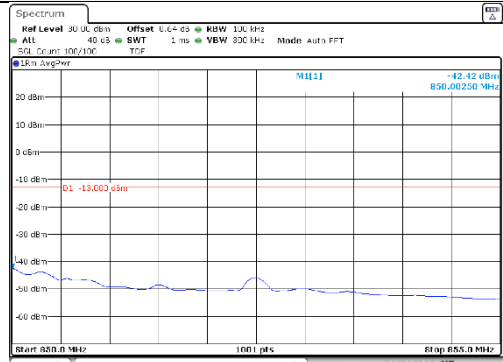

Report No.:
KR21-SRF0098-A
Page (196) of (265)

5M BW QPSK Lower extended 1RB

5M BW QPSK Upper extended 1RB

5M BW QPSK Lower extended FRB

5M BW QPSK Upper extended FRB

5M BW 16QAM Lower extended 1RB

5M BW 16QAM Upper extended 1RB