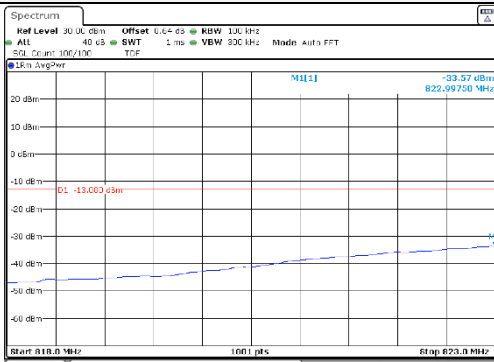

5M BW 16QAM Lower extended FRB