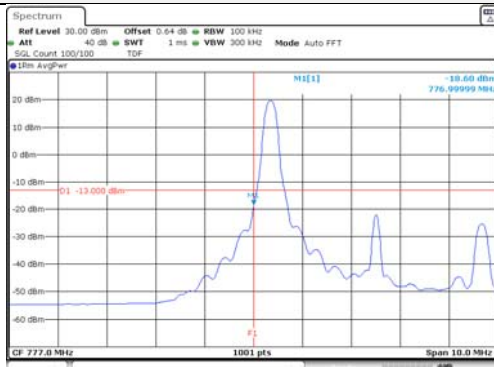

5M BW QPSK High ch. 1RB

5M BW QPSK Low ch. FRB

5M BW QPSK High ch. FRB

5M BW 16QAM Low ch. 1RB

5M BW 16QAM High ch. 1RB

5M BW 16QAM Low ch. FRB

5M BW 16QAM High ch. FRB

KCTL Inc.