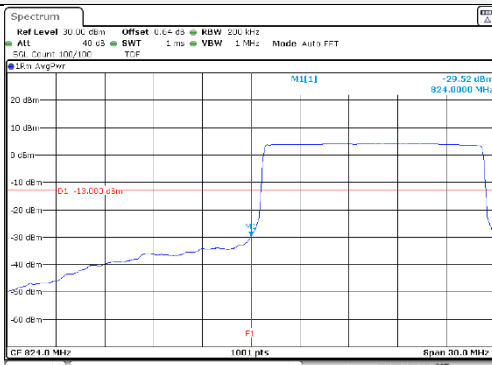

15M BW QPSK Low ch. FRB