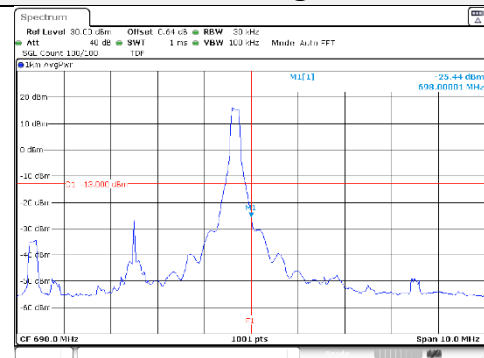

Report No.:
KR21-SRF0098-A
Page (207) of (265)

Test mode: LTE Band 71

5M BW QPSK Low ch. 1RB

5M BW QPSK High ch. 1RB

5M BW QPSK Low ch. FRB

5M BW QPSK High ch. FRB

5M BW 16QAM Low ch. 1RB

5M BW 16QAM High ch. 1RB