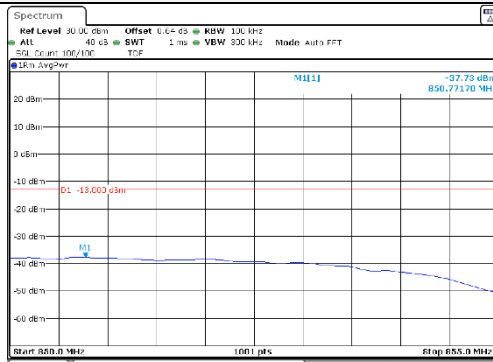

15M BW 16QAM Upper extended FRB