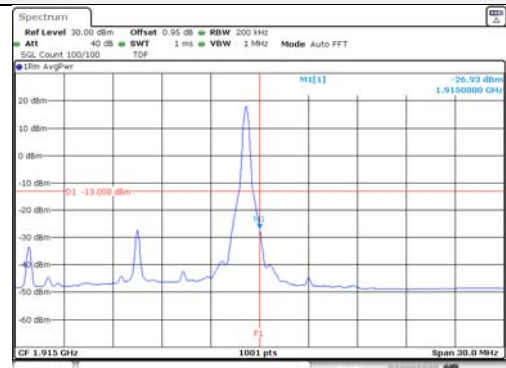

15M BW QPSK Low ch. FRB

15M BW QPSK High ch. FRB

15M BW 16QAM Low ch. 1RB

15M BW 16QAM High ch. 1RB

15M BW 16QAM Low ch. FRB

15M BW 16QAM High ch. FRB

KCTL Inc.

65, Sinwon-ro, Yeongtong-gu,
Suwon-si, Gyeonggi-do, 16677, Korea
TEL: 82-31-285-0894 FAX: 82-505-299-8311
www.kctl.co.kr