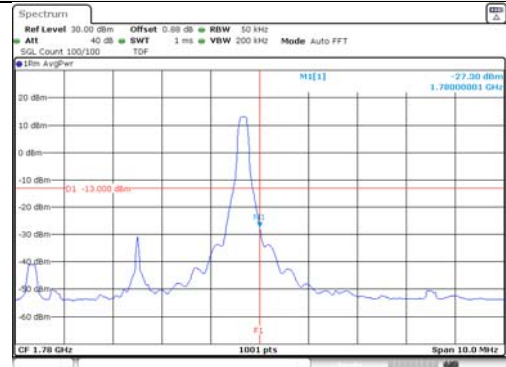

5M BW QPSK Low ch. FRB

5M BW QPSK High ch. FRB

5M BW 16QAM Low ch. 1RB

5M BW 16QAM High ch. 1RB

5M BW 16QAM Low ch. FRB

5M BW 16QAM High ch. FRB

KCTL Inc.

65, Sinwon-ro, Yeongtong-gu,
Suwon-si, Gyeonggi-do, 16677, Korea
TEL: 82-31-285-0894 FAX: 82-505-299-8311
www.kctl.co.kr