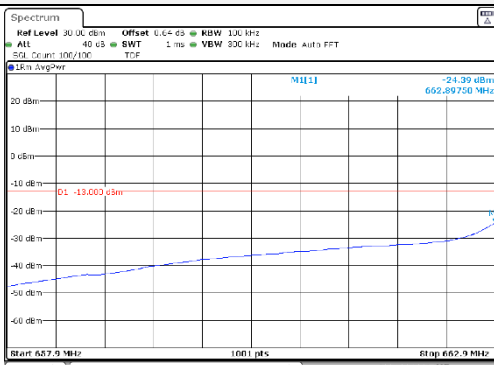

5M BW QPSK Lower extended FRB