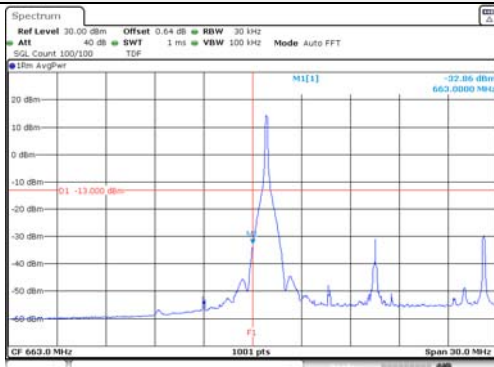

15M BW 16QAM Low ch. 1RB