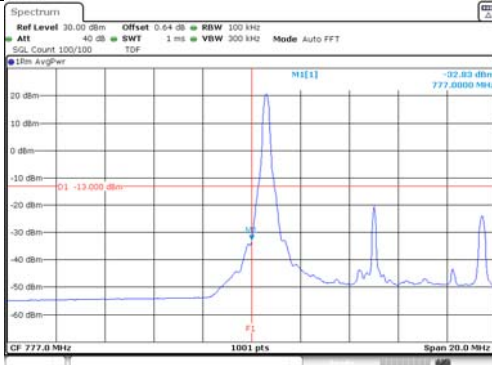

KCTL Inc.

65, Sinwon-ro, Yeongtong-gu,
Suwon-si, Gyeonggi-do, 16677, Korea
TEL: 82-31-285-0894 FAX: 82-505-299-8311
www.kctl.co.kr

Report No.:
KR21-SRF0098-A
Page (183) of (265)

10M BW QPSK Lower 1RB