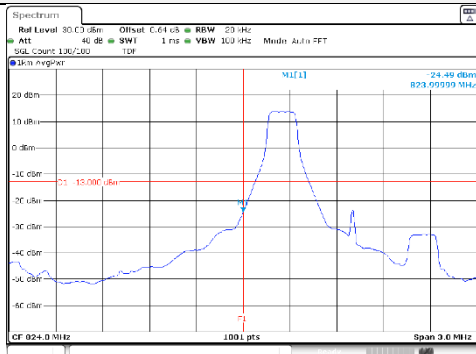

Test mode: LTE Band 26

1.4M BW QPSK Low ch. 1RB

1.4M BW QPSK High ch. 1RB

1.4M BW QPSK Low ch. FRB

1.4M BW QPSK High ch. FRB

1.4M BW 16QAM Low ch. 1RB

1.4M BW 16QAM High ch. 1RB

1.4M BW 16QAM Low ch. FRB