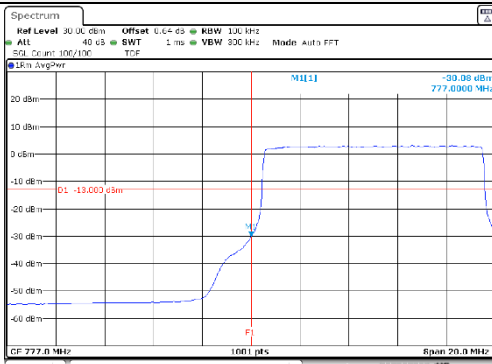

Report No.:
KR21-SRF0098-A
Page (183) of (265)

10M BW QPSK Lower 1RB

10M BW QPSK Upper 1RB

10M BW QPSK Lower FRB

10M BW QPSK Upper FRB

10M BW 16QAM Lower 1RB

10M BW 16QAM Upper 1RB

10M BW 16QAM Lower FRB