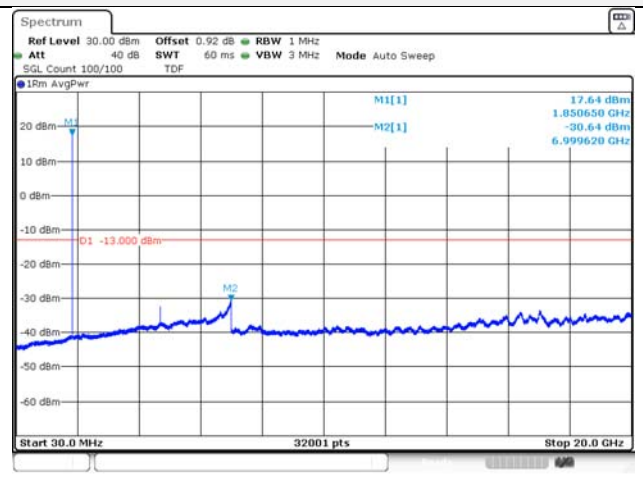

65, Sinwon-ro, Yeongtong-gu,
Suwon-si, Gyeonggi-do, 16677, Korea
TEL: 82-31-285-0894 FAX: 82-505-299-8311
www.kctl.co.kr

Report No.:
KR21-SRF0098-A
Page (138) of (265)

5M BW QPSK Low ch.

5M BW 16QAM Low ch.