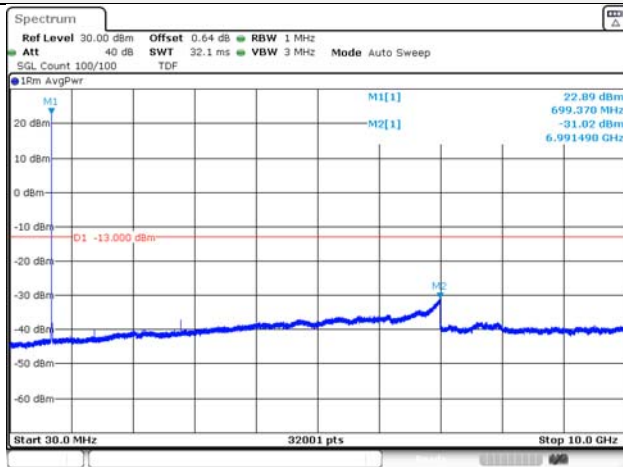

Report No.:
KR21-SRF0098-A
Page (130) of (265)

Test mode: LTE Band 12

1.4M BW QPSK Low ch.

1.4M BW 16QAM Low ch.

1.4M BW QPSK Mid ch.

1.4M BW 16QAM Mid ch.

1.4M BW QPSK High ch.

1.4M BW 16QAM High ch.