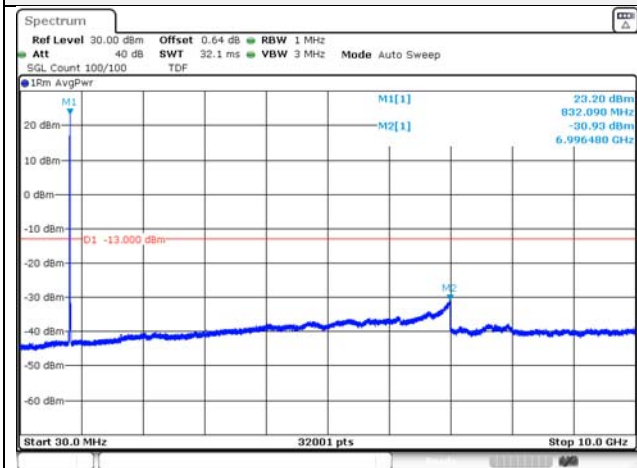

10M BW QPSK Mid ch.