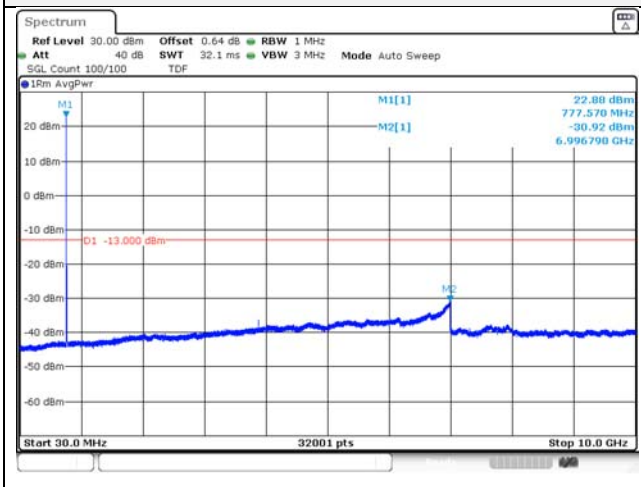

KCTL Inc.

65, Sinwon-ro, Yeongtong-gu,
Suwon-si, Gyeonggi-do, 16677, Korea
TEL: 82-31-285-0894 FAX: 82-505-299-8311
www.kctl.co.kr

Report No.:
KR21-SRF0098-A
Page (135) of (265)

10M BW QPSK Low ch.