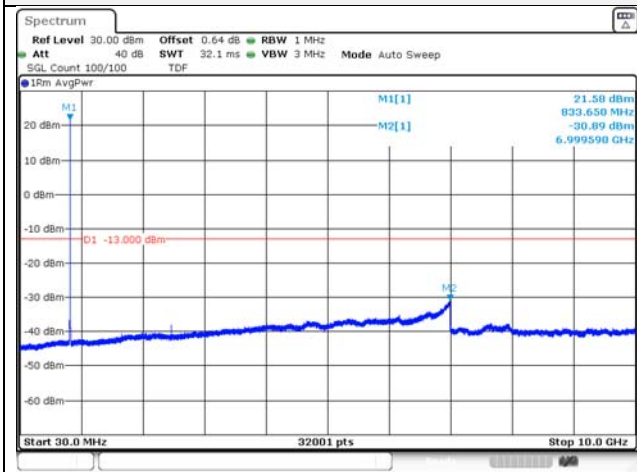

Report No.:
KR21-SRF0098-A
Page (128) of (265)

5M BW QPSK Low ch.

5M BW 16QAM Low ch.

5M BW QPSK Mid ch.

5M BW 16QAM Mid ch.

5M BW QPSK High ch.

5M BW 16QAM High ch.

KCTL Inc.