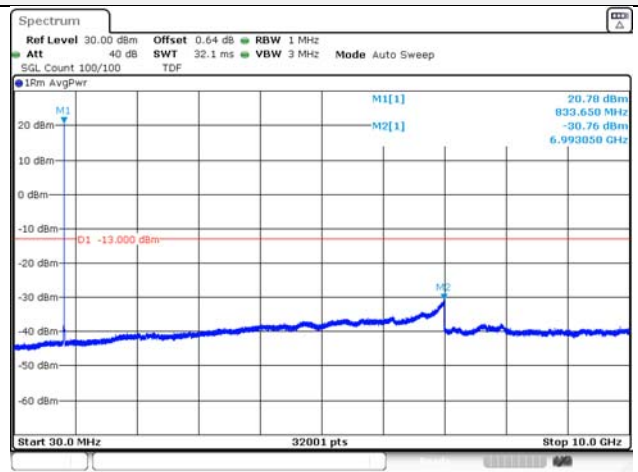

Report No.:
KR21-SRF0098-A
Page (128) of (265)

5M BW QPSK Low ch.

5M BW 16QAM Low ch.

5M BW QPSK Mid ch.

5M BW 16QAM Mid ch.

5M BW QPSK High ch.

5M BW 16QAM High ch.

KCTL Inc.