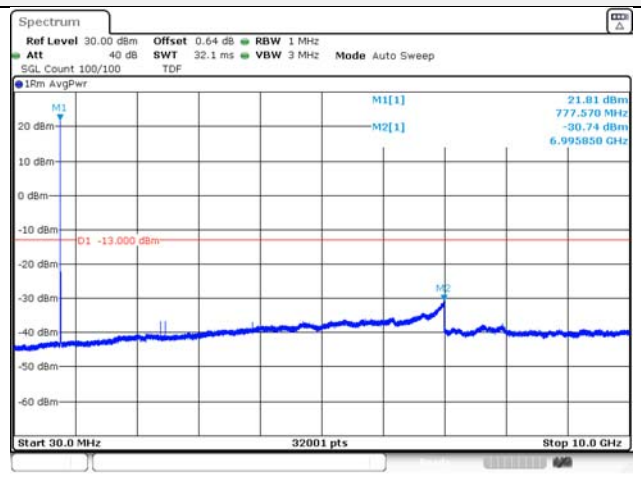

KCTL Inc.

65, Sinwon-ro, Yeongtong-gu,
Suwon-si, Gyeonggi-do, 16677, Korea
TEL: 82-31-285-0894 FAX: 82-505-299-8311
www.kctl.co.kr

Report No.:
KR21-SRF0098-A
Page (136) of (265)

Test mode: LTE Band 25

1.4M BW QPSK Low ch.