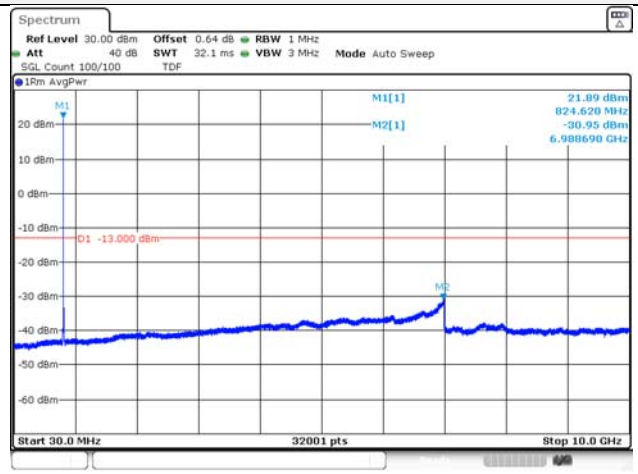

5M BW 16QAM Low ch.