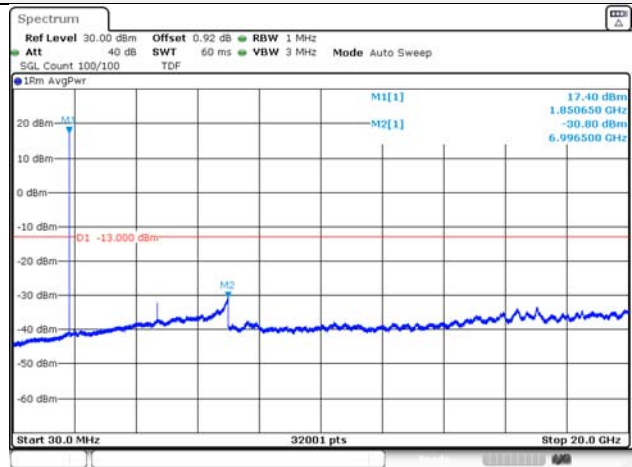

1.4M BW 16QAM Low ch.