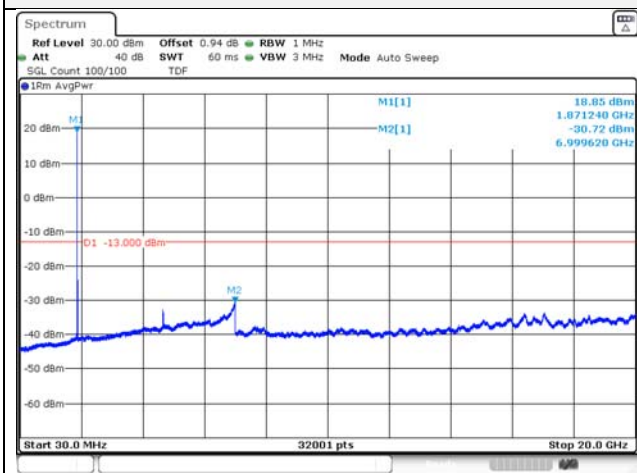

20M BW QPSK Mid ch.