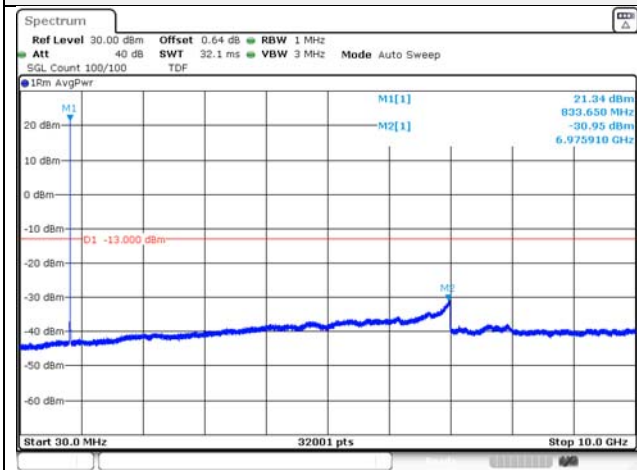

5M BW QPSK Mid ch.