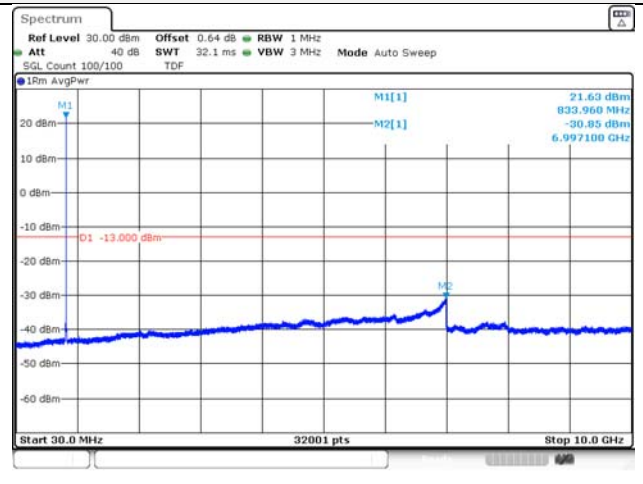

3M BW 16QAM Mid ch.