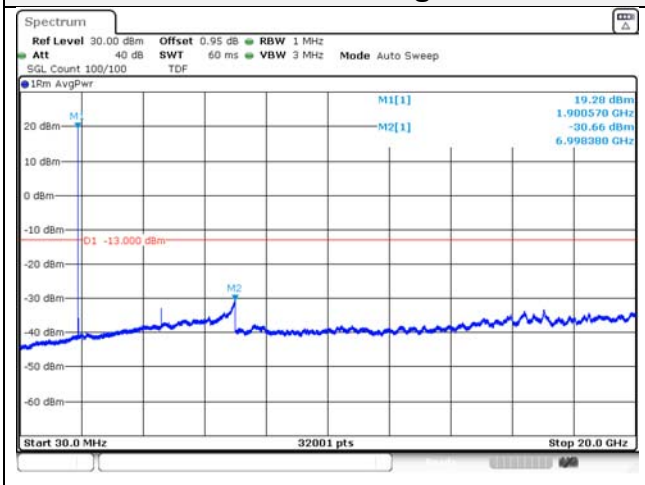

10M BW QPSK High ch.