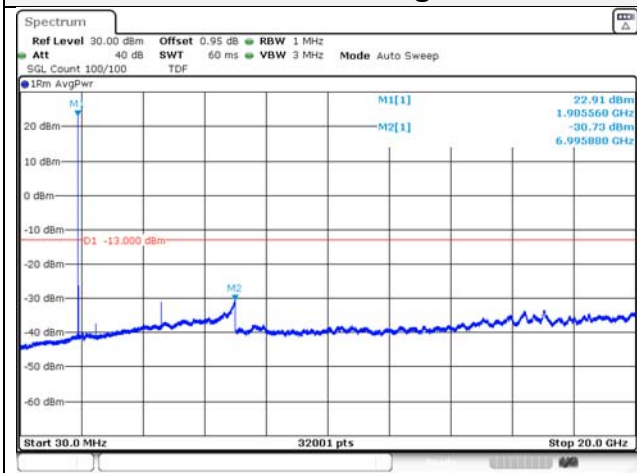

10M BW QPSK High ch.