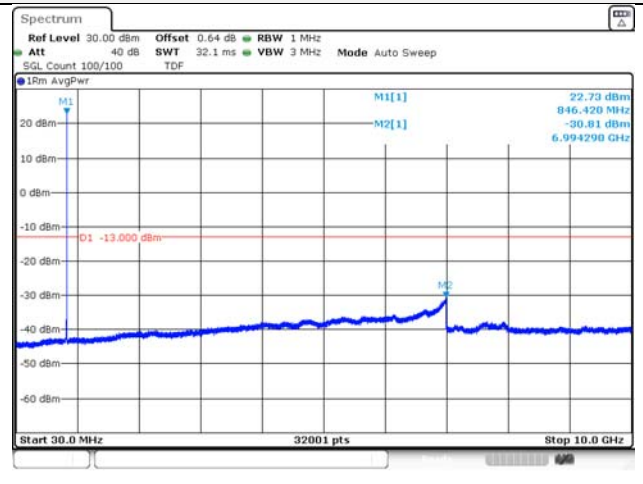

3M BW 16QAM High ch.