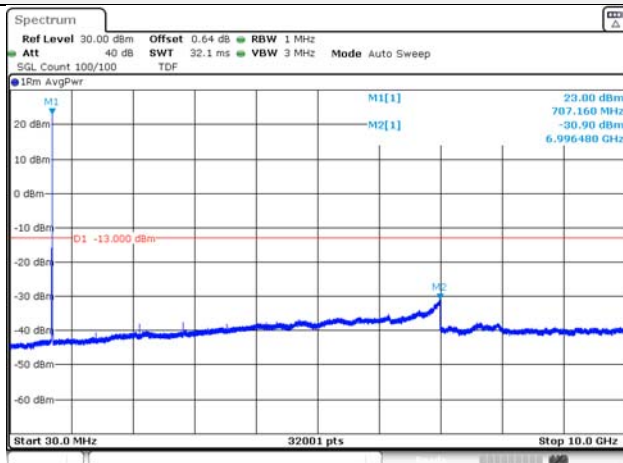

Report No.:
KR21-SRF0098-A
Page (130) of (265)

Test mode: LTE Band 12

1.4M BW QPSK Low ch.

1.4M BW 16QAM Low ch.

1.4M BW QPSK Mid ch.

1.4M BW 16QAM Mid ch.

1.4M BW QPSK High ch.

1.4M BW 16QAM High ch.