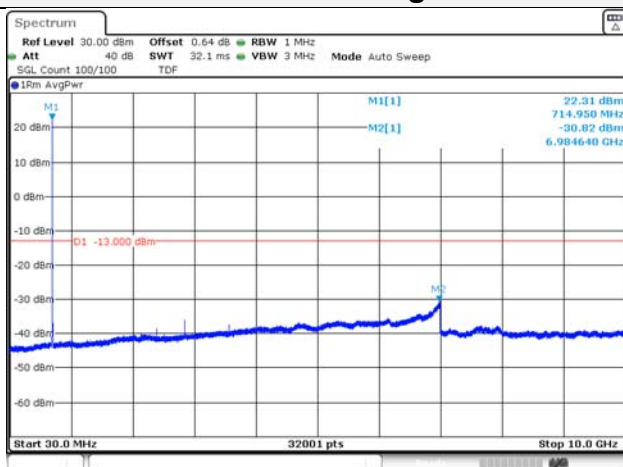

Report No.:
KR21-SRF0098-A
Page (130) of (265)

Test mode: LTE Band 12

1.4M BW QPSK Low ch.

1.4M BW 16QAM Low ch.

1.4M BW QPSK Mid ch.

1.4M BW 16QAM Mid ch.

1.4M BW QPSK High ch.

1.4M BW 16QAM High ch.