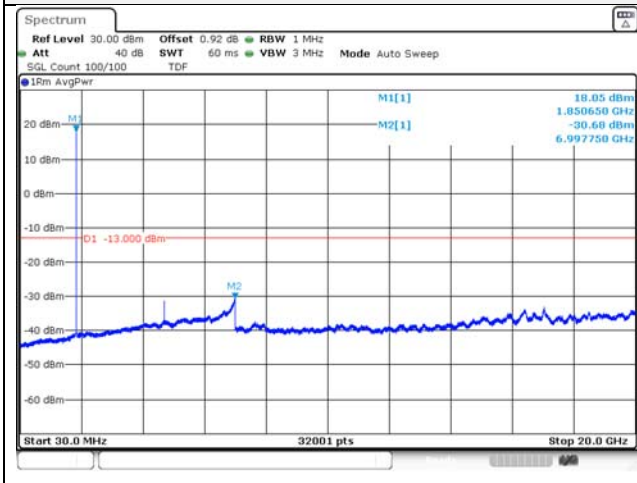

KCTL Inc.

65, Sinwon-ro, Yeongtong-gu,
Suwon-si, Gyeonggi-do, 16677, Korea
TEL: 82-31-285-0894 FAX: 82-505-299-8311
www.kctl.co.kr

Report No.:
KR21-SRF0098-A
Page (121) of (265)

3M BW QPSK Low ch.

3M BW 16QAM Low ch.