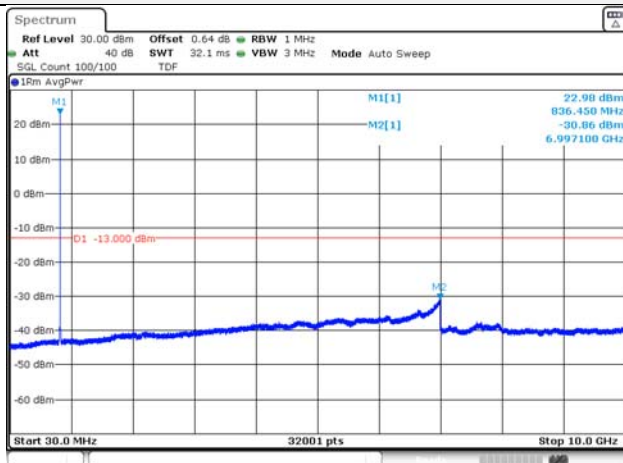

1.4M BW QPSK Mid ch.