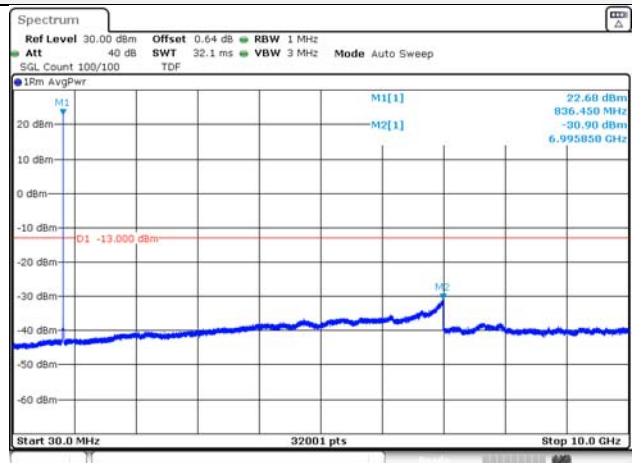

1.4M BW 16QAM Mid ch.