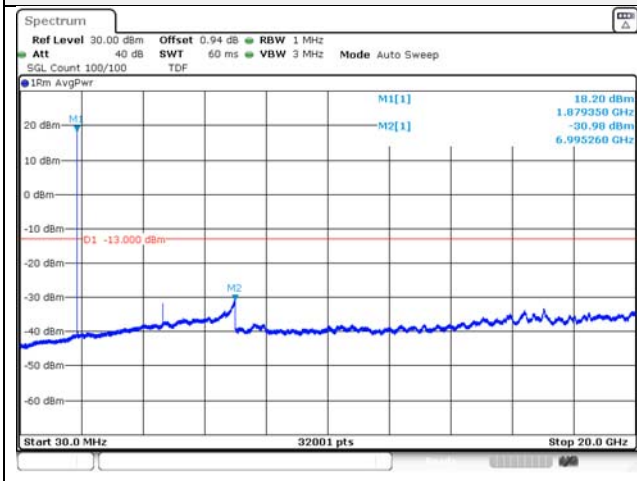

3M BW QPSK Mid ch.