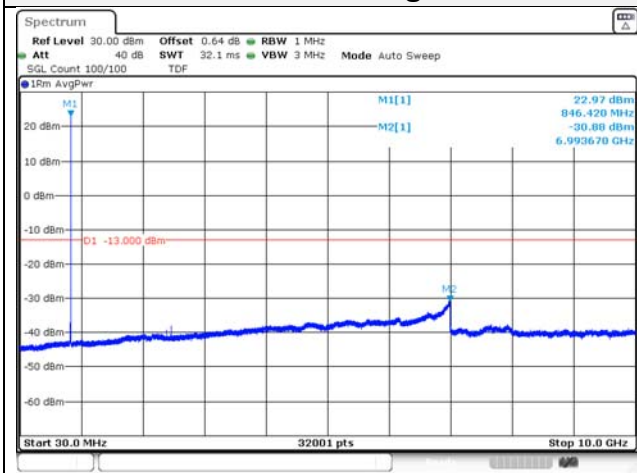

3M BW QPSK High ch.