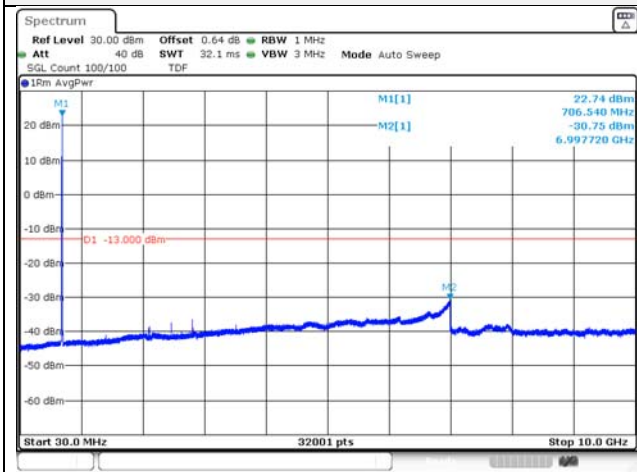

3M BW QPSK Mid ch.