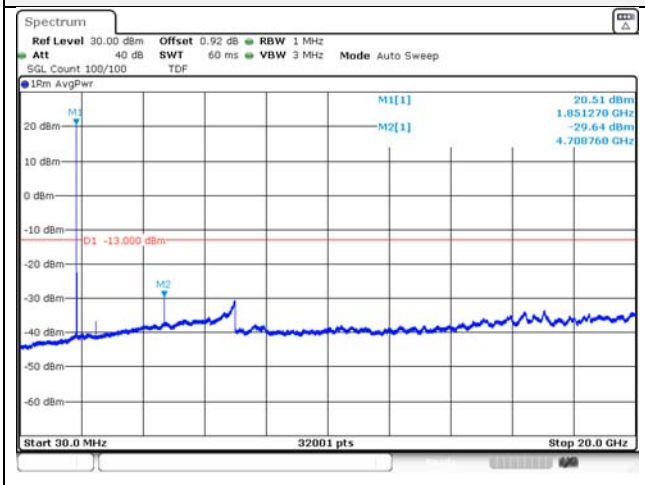

KCTL Inc.

65, Sinwon-ro, Yeongtong-gu,
Suwon-si, Gyeonggi-do, 16677, Korea
TEL: 82-31-285-0894 FAX: 82-505-299-8311
www.kctl.co.kr

Report No.:
KR21-SRF0098-A
Page (140) of (265)

15M BW QPSK Low ch.