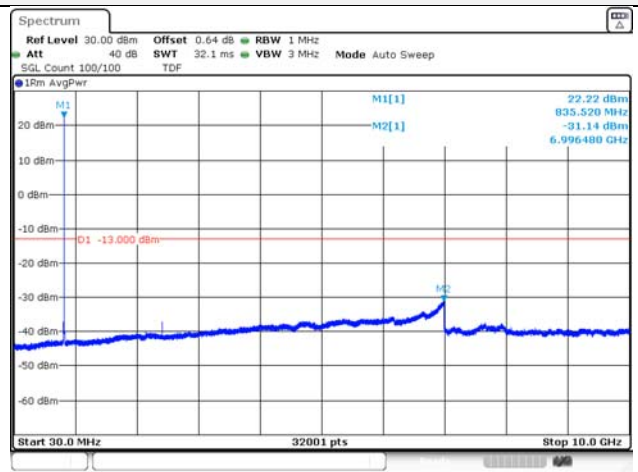

3M BW 16QAM Mid ch.