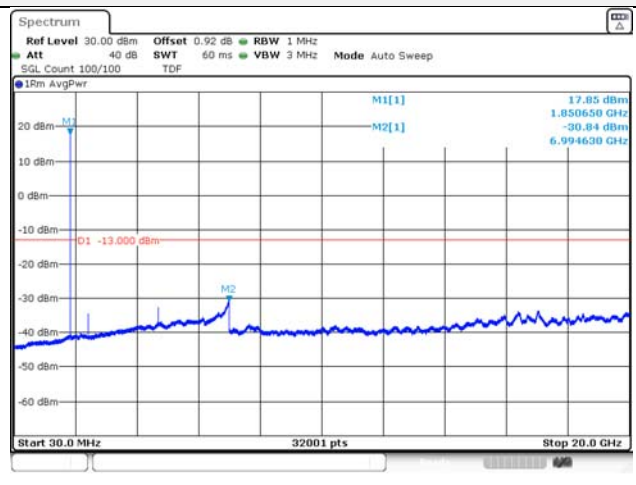

Report No.:
KR21-SRF0098-A
Page (122) of (265)

5M BW QPSK Low ch.

5M BW 16QAM Low ch.

5M BW QPSK Mid ch.

5M BW 16QAM Mid ch.

5M BW QPSK High ch.

5M BW 16QAM High ch.

KCTL Inc.