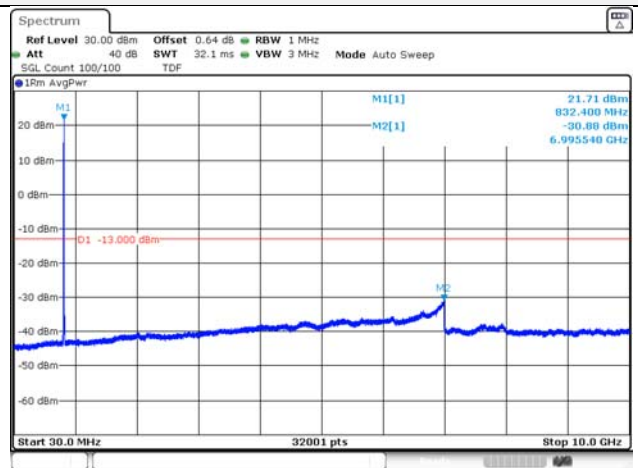

10M BW 16QAM Mid ch.