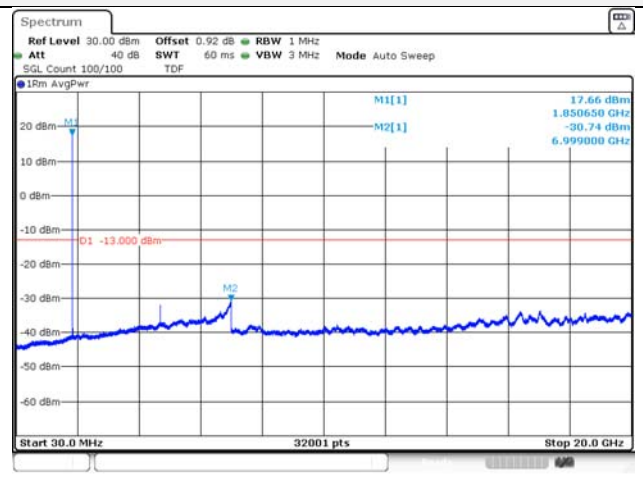

65, Sinwon-ro, Yeongtong-gu,
Suwon-si, Gyeonggi-do, 16677, Korea
TEL: 82-31-285-0894 FAX: 82-505-299-8311
www.kctl.co.kr

Report No.:
KR21-SRF0098-A
Page (123) of (265)

10M BW QPSK Low ch.

10M BW 16QAM Low ch.