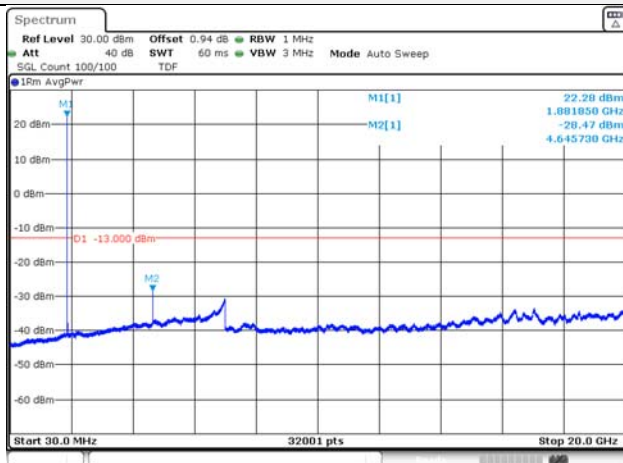

1.4M BW QPSK Mid ch.