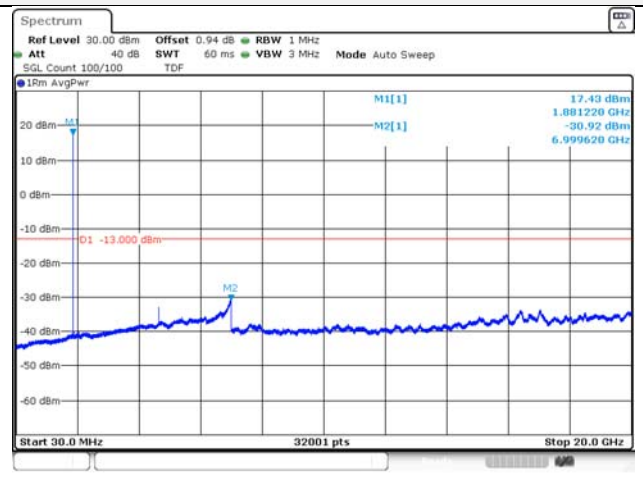

3M BW 16QAM Mid ch.