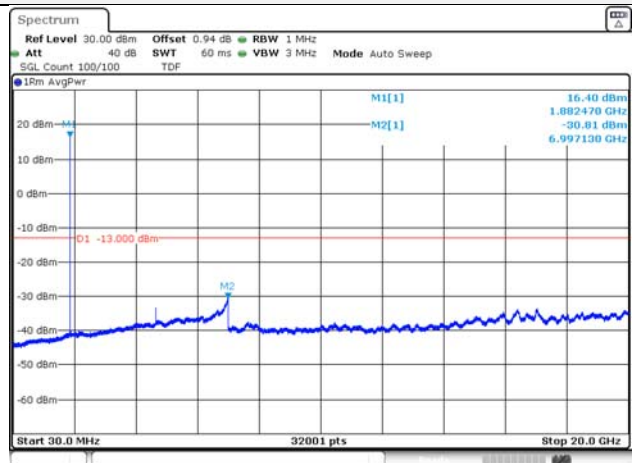

1.4M BW 16QAM Mid ch.