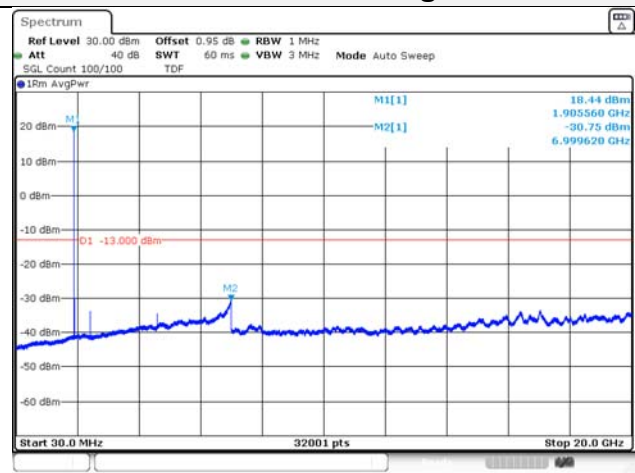

10M BW 16QAM High ch.