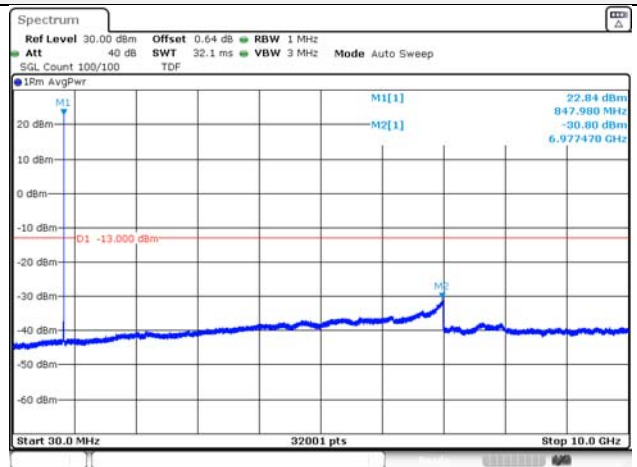

Report No.:
KR21-SRF0098-A
Page (126) of (265)

Test mode: LTE Band 5

1.4M BW QPSK Low ch.

1.4M BW 16QAM Low ch.

1.4M BW QPSK Mid ch.

1.4M BW 16QAM Mid ch.

1.4M BW QPSK High ch.

1.4M BW 16QAM High ch.