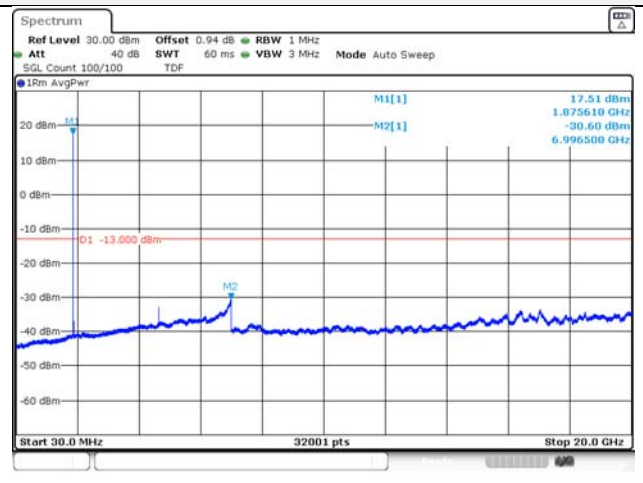

10M BW 16QAM Mid ch.