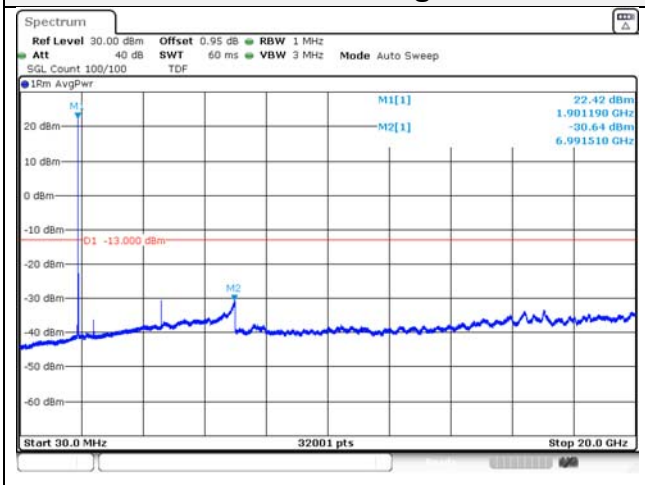

15M BW QPSK High ch.