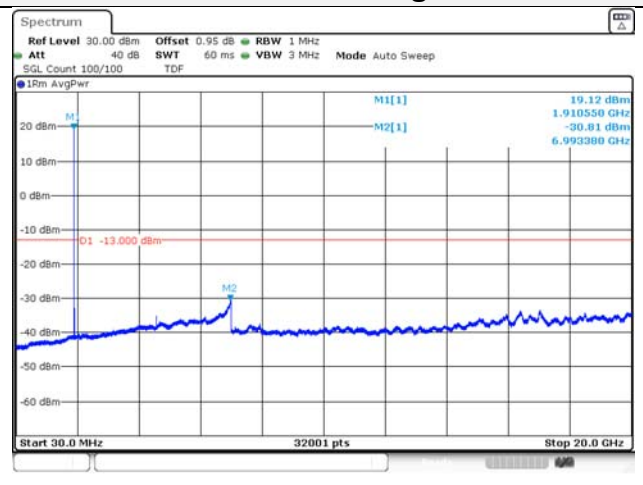

5M BW 16QAM High ch.