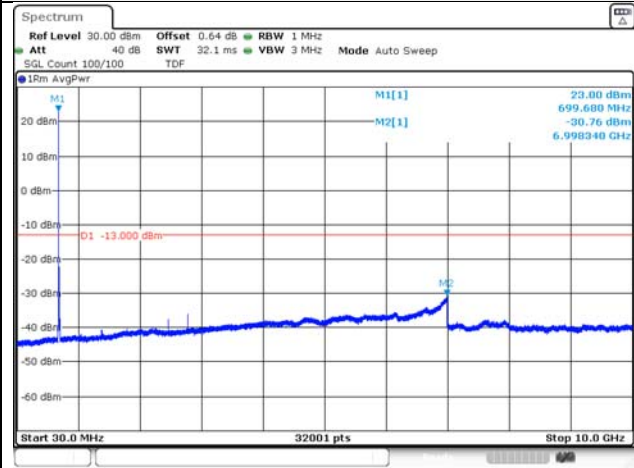

KCTL Inc.

65, Sinwon-ro, Yeongtong-gu,
Suwon-si, Gyeonggi-do, 16677, Korea
TEL: 82-31-285-0894 FAX: 82-505-299-8311
www.kctl.co.kr

Report No.:
KR21-SRF0098-A
Page (133) of (265)

10M BW QPSK Low ch.