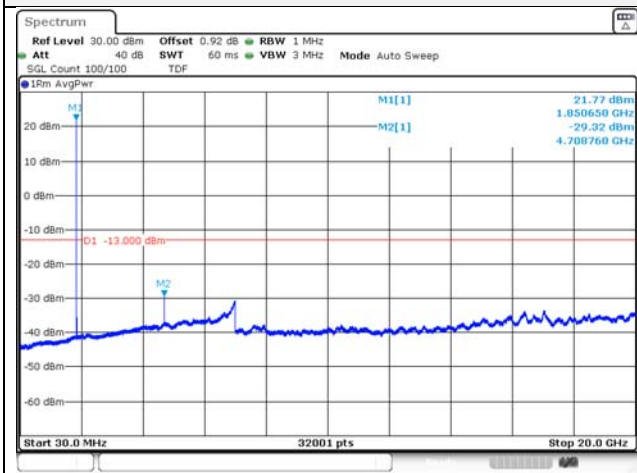

KCTL Inc.

65, Sinwon-ro, Yeongtong-gu,
Suwon-si, Gyeonggi-do, 16677, Korea
TEL: 82-31-285-0894 FAX: 82-505-299-8311
www.kctl.co.kr

Report No.:
KR21-SRF0098-A
Page (139) of (265)

10M BW QPSK Low ch.