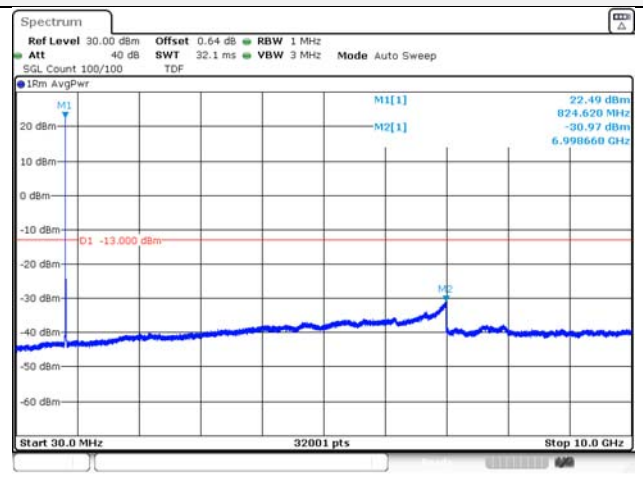

10M BW 16QAM Low ch.