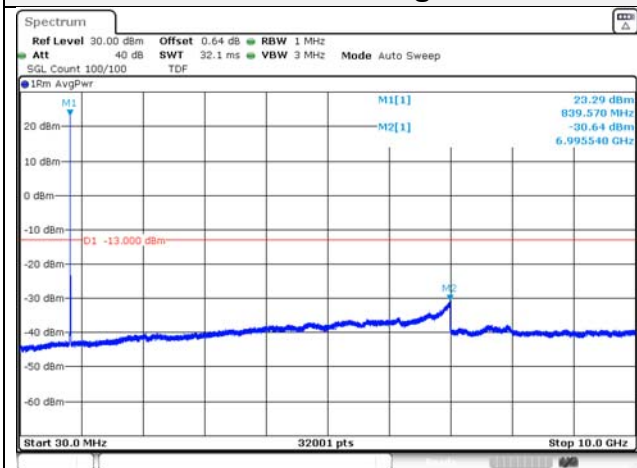

10M BW QPSK High ch.