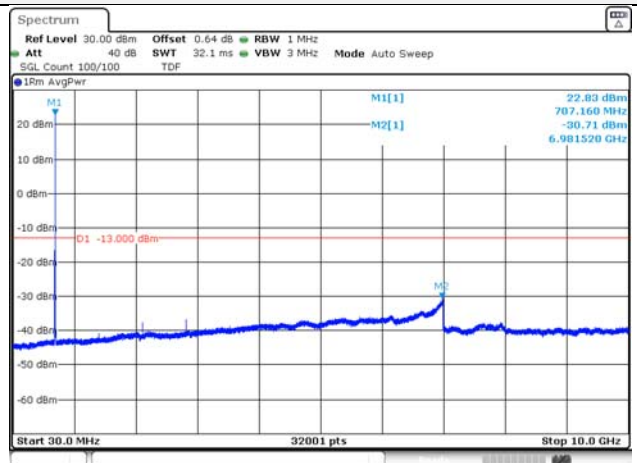

Report No.:
KR21-SRF0098-A
Page (130) of (265)

Test mode: LTE Band 12

1.4M BW QPSK Low ch.

1.4M BW 16QAM Low ch.

1.4M BW QPSK Mid ch.

1.4M BW 16QAM Mid ch.

1.4M BW QPSK High ch.

1.4M BW 16QAM High ch.