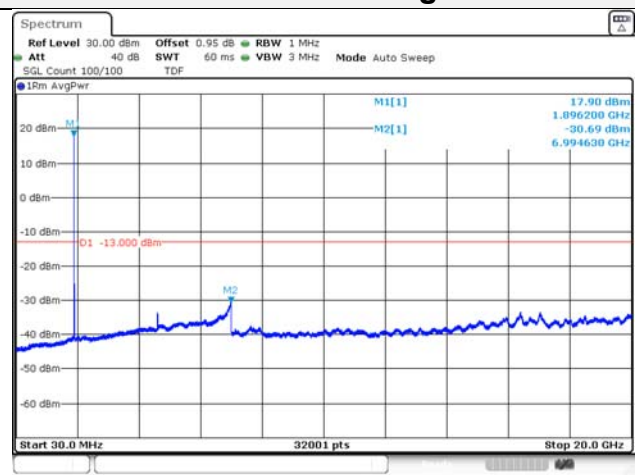

20M BW 16QAM High ch.