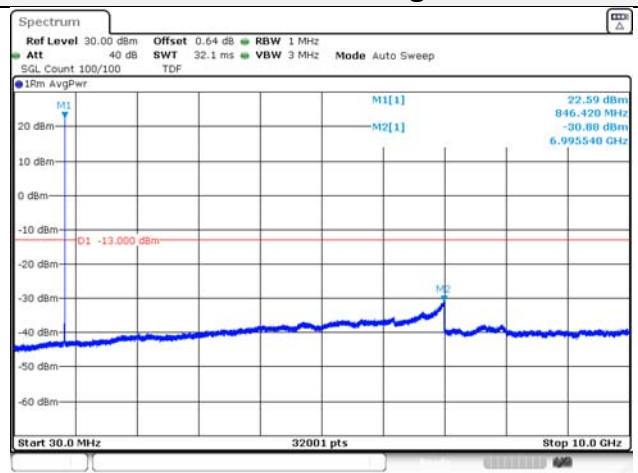

3M BW 16QAM High ch.