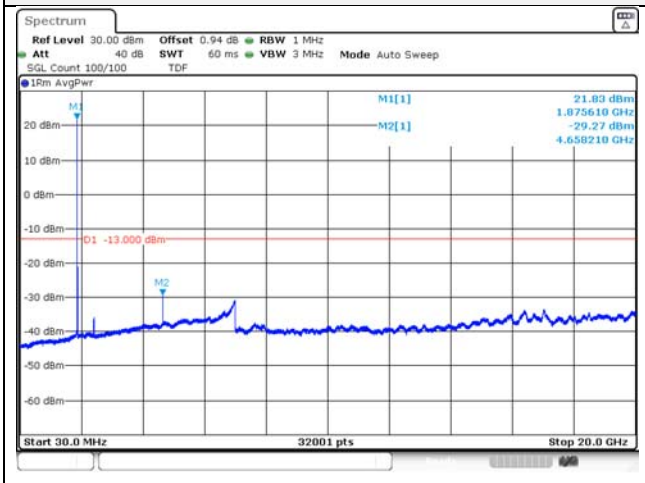

15M BW QPSK Mid ch.