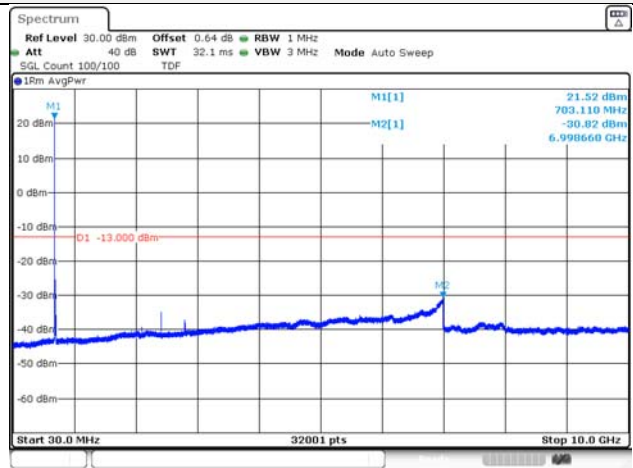

10M BW 16QAM Mid ch.