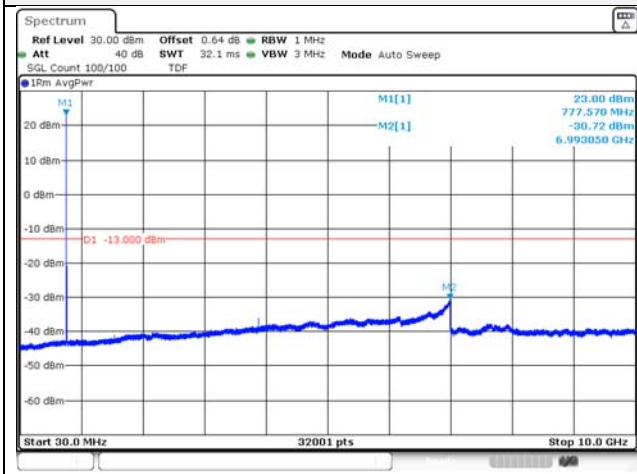

Report No.:
KR21-SRF0098-A
Page (134) of (265)

Test mode: LTE Band 13

5 M BW QPSK Low ch.

5 M BW 16QAM Low ch.

5 M BW QPSK Mid ch.

5 M BW 16QAM Mid ch.

5 M BW QPSK High ch.

5 M BW 16QAM High ch.