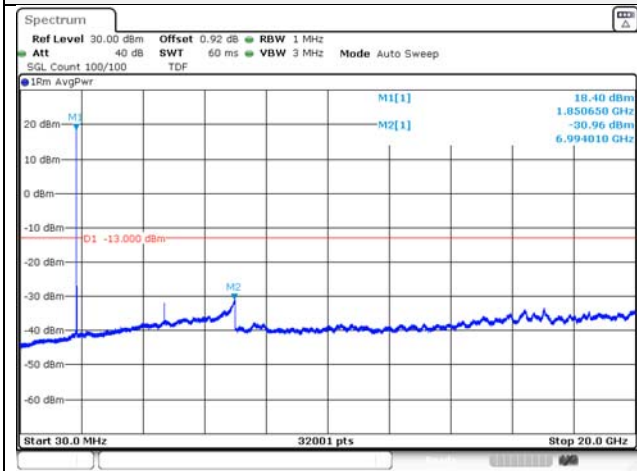

Report No.:
KR21-SRF0098-A
Page (124) of (265)

15M BW QPSK Low ch.

15M BW 16QAM Low ch.

15M BW QPSK Mid ch.

15M BW 16QAM Mid ch.

15M BW QPSK High ch.

15M BW 16QAM High ch.

KCTL Inc.