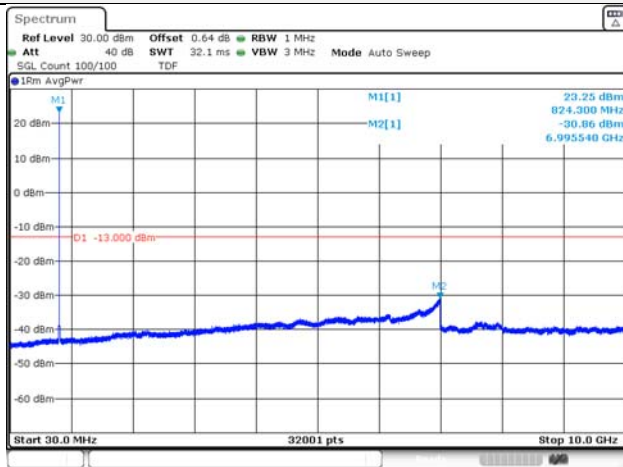

Report No.:
KR21-SRF0098-A
Page (126) of (265)

Test mode: LTE Band 5

1.4M BW QPSK Low ch.

1.4M BW 16QAM Low ch.

1.4M BW QPSK Mid ch.

1.4M BW 16QAM Mid ch.

1.4M BW QPSK High ch.

1.4M BW 16QAM High ch.