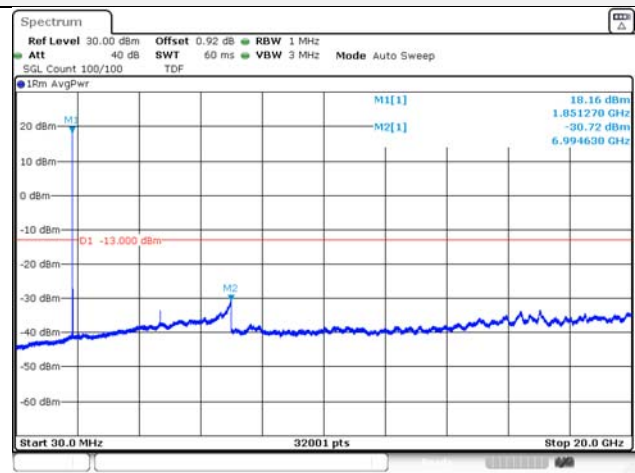

65, Sinwon-ro, Yeongtong-gu,
Suwon-si, Gyeonggi-do, 16677, Korea
TEL: 82-31-285-0894 FAX: 82-505-299-8311
www.kctl.co.kr

Report No.:
KR21-SRF0098-A
Page (125) of (265)

20M BW QPSK Low ch.

20M BW 16QAM Low ch.