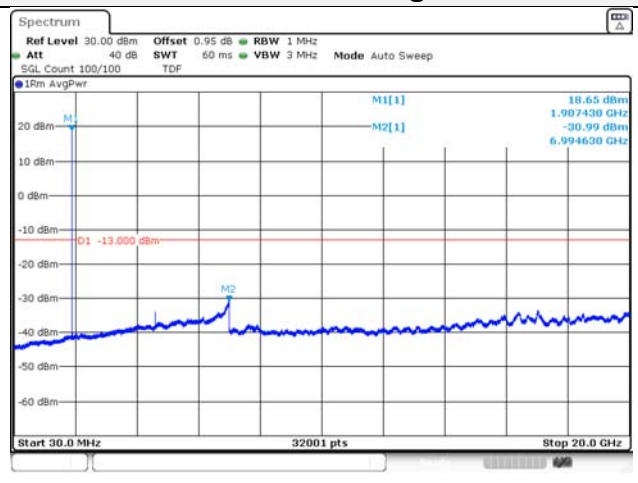

3M BW 16QAM High ch.