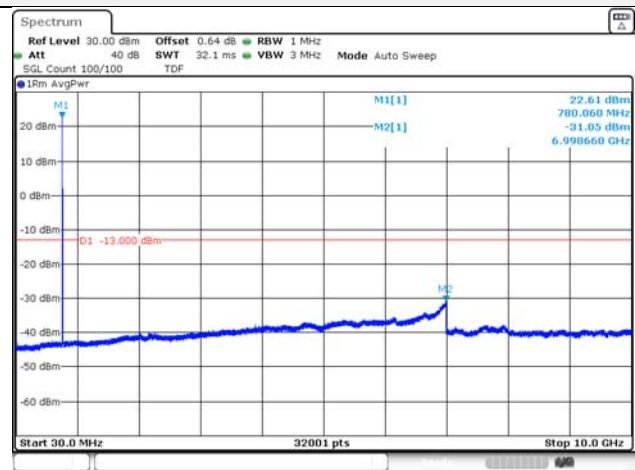

Report No.:
KR21-SRF0098-A
Page (134) of (265)

Test mode: LTE Band 13

5 M BW QPSK Low ch.

5 M BW 16QAM Low ch.

5 M BW QPSK Mid ch.

5 M BW 16QAM Mid ch.

5 M BW QPSK High ch.

5 M BW 16QAM High ch.