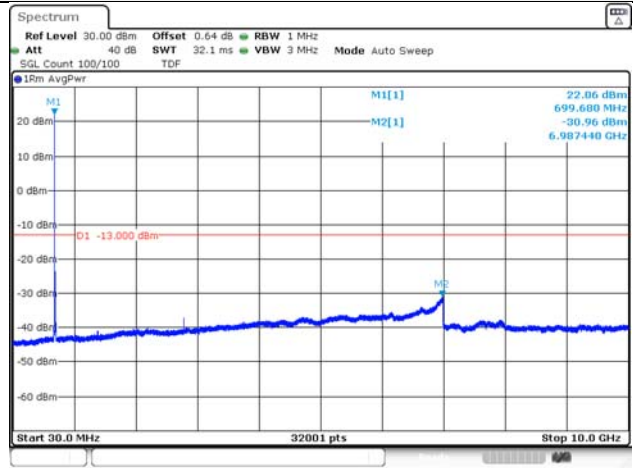

65, Sinwon-ro, Yeongtong-gu,
Suwon-si, Gyeonggi-do, 16677, Korea
TEL: 82-31-285-0894 FAX: 82-505-299-8311
www.kctl.co.kr

Report No.:
KR21-SRF0098-A
Page (133) of (265)

10M BW QPSK Low ch.

10M BW 16QAM Low ch.