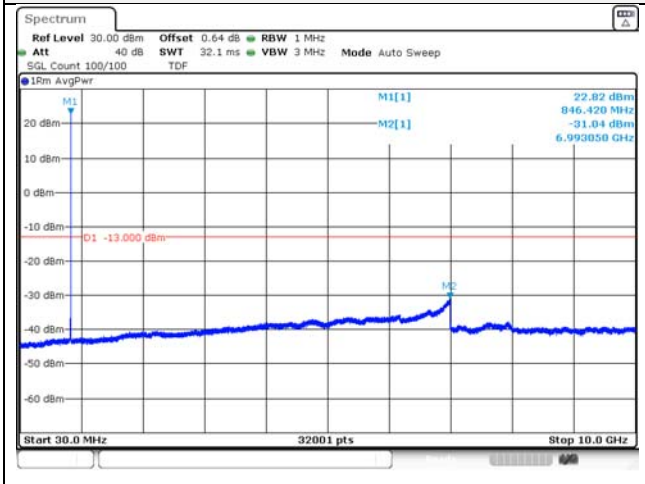

3M BW QPSK High ch.