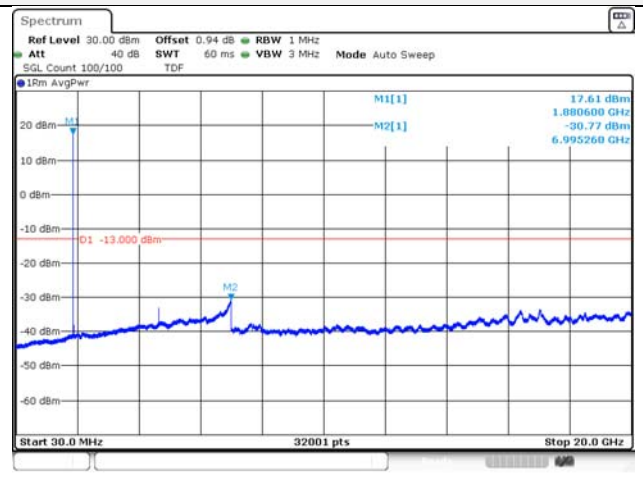

5M BW 16QAM Mid ch.