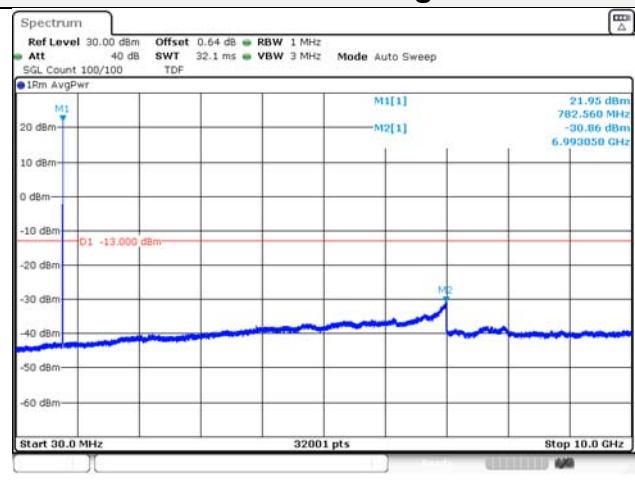

Report No.:
KR21-SRF0098-A
Page (134) of (265)

Test mode: LTE Band 13

5 M BW QPSK Low ch.

5 M BW 16QAM Low ch.

5 M BW QPSK Mid ch.

5 M BW 16QAM Mid ch.

5 M BW QPSK High ch.

5 M BW 16QAM High ch.