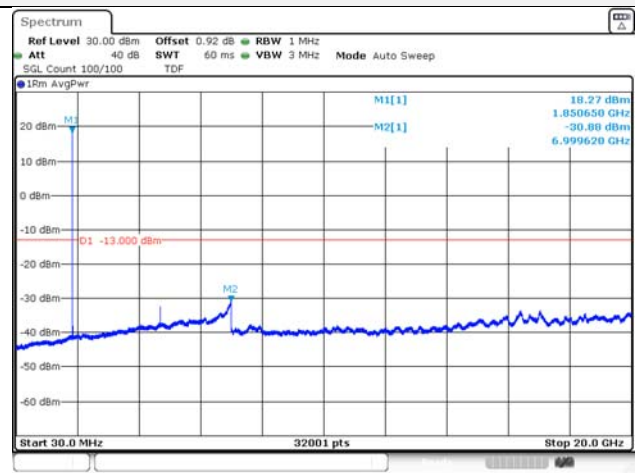

10M BW 16QAM Low ch.