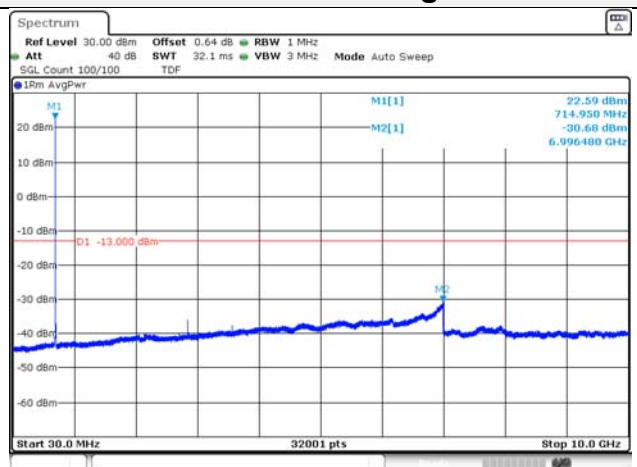

Report No.:
KR21-SRF0098-A
Page (130) of (265)

Test mode: LTE Band 12

1.4M BW QPSK Low ch.

1.4M BW 16QAM Low ch.

1.4M BW QPSK Mid ch.

1.4M BW 16QAM Mid ch.

1.4M BW QPSK High ch.

1.4M BW 16QAM High ch.