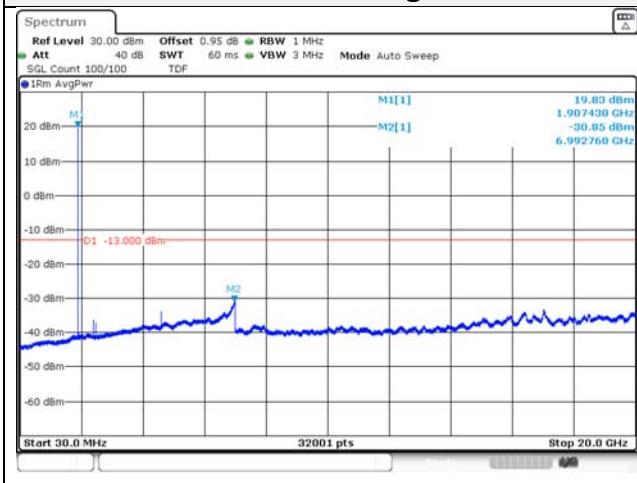

3M BW QPSK High ch.