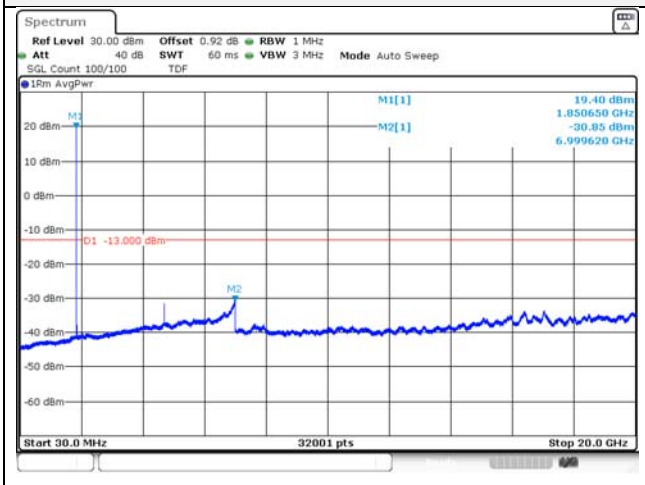

KCTL Inc.

65, Sinwon-ro, Yeongtong-gu,
Suwon-si, Gyeonggi-do, 16677, Korea
TEL: 82-31-285-0894 FAX: 82-505-299-8311
www.kctl.co.kr

Report No.:
KR21-SRF0098-A
Page (123) of (265)

10M BW QPSK Low ch.