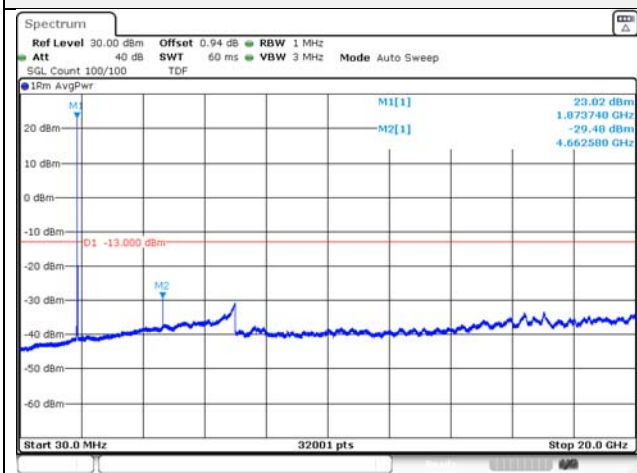

20M BW QPSK Mid ch.