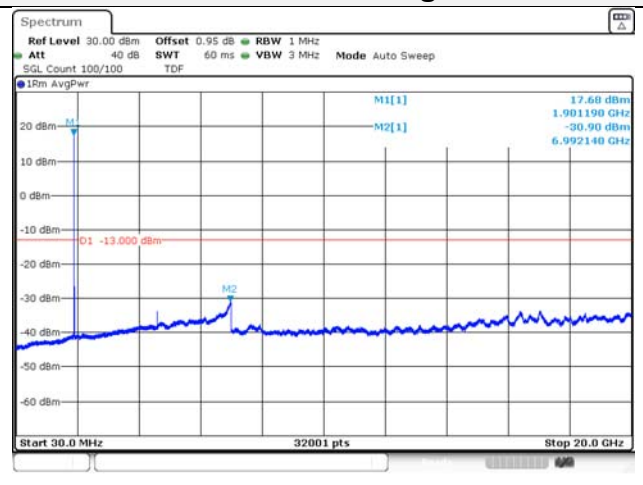

15M BW 16QAM High ch.