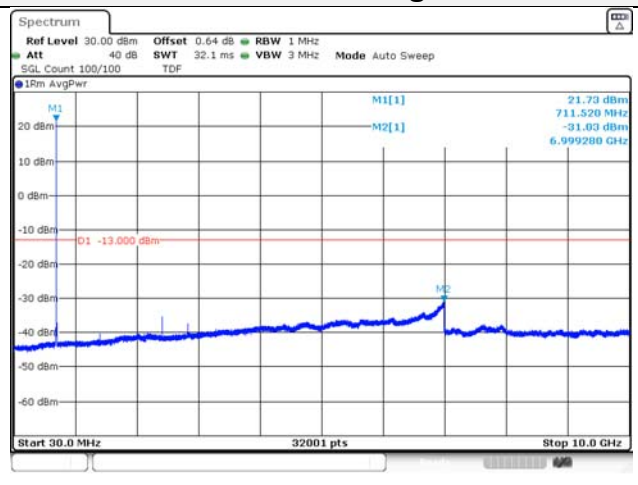

Report No.:
KR21-SRF0098-A
Page (132) of (265)

5M BW QPSK Low ch.

5M BW 16QAM Low ch.

5M BW QPSK Mid ch.

5M BW 16QAM Mid ch.

5M BW QPSK High ch.

5M BW 16QAM High ch.

KCTL Inc.