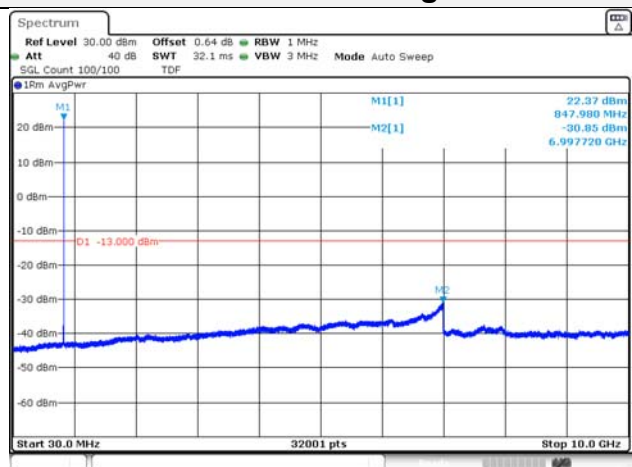

1.4M BW 16QAM High ch.