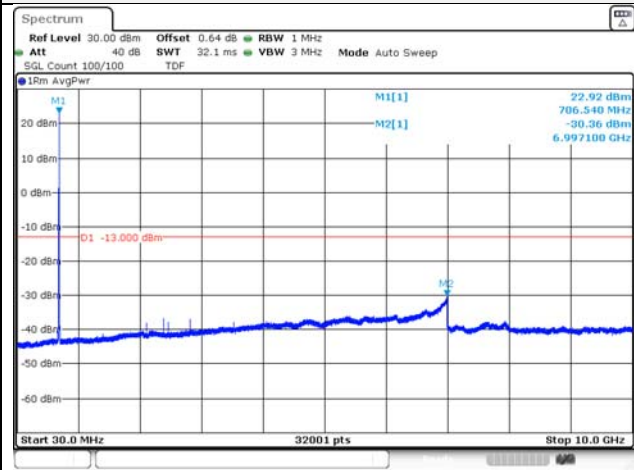

10M BW QPSK High ch.