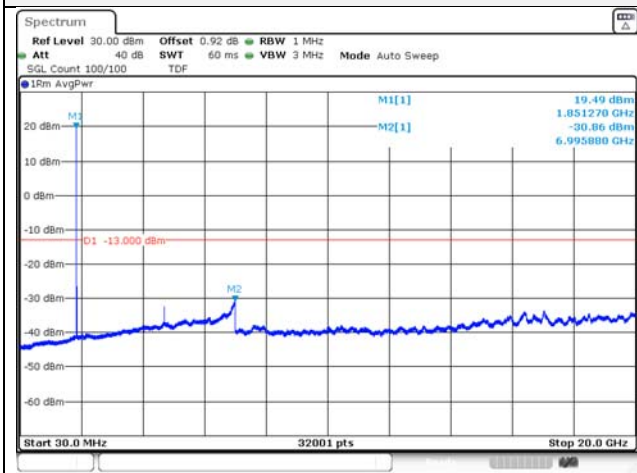

KCTL Inc.

65, Sinwon-ro, Yeongtong-gu,
Suwon-si, Gyeonggi-do, 16677, Korea
TEL: 82-31-285-0894 FAX: 82-505-299-8311
www.kctl.co.kr

Report No.:
KR21-SRF0098-A
Page (125) of (265)

20M BW QPSK Low ch.