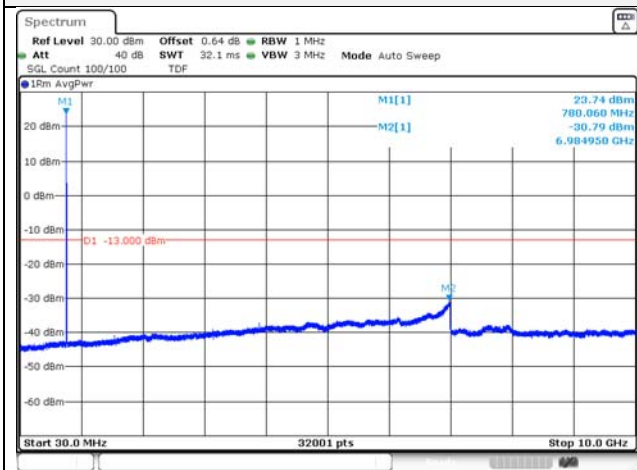

Report No.:
KR21-SRF0098-A
Page (134) of (265)

Test mode: LTE Band 13

5 M BW QPSK Low ch.

5 M BW 16QAM Low ch.

5 M BW QPSK Mid ch.

5 M BW 16QAM Mid ch.

5 M BW QPSK High ch.

5 M BW 16QAM High ch.