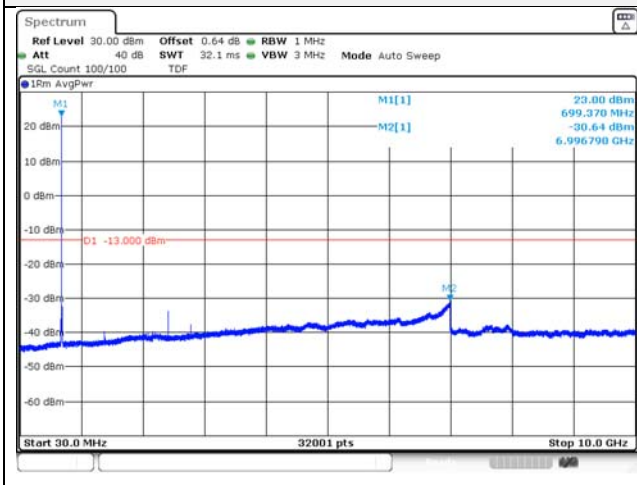

KCTL Inc.

65, Sinwon-ro, Yeongtong-gu,
Suwon-si, Gyeonggi-do, 16677, Korea
TEL: 82-31-285-0894 FAX: 82-505-299-8311
www.kctl.co.kr

Report No.:
KR21-SRF0098-A
Page (132) of (265)

5M BW QPSK Low ch.