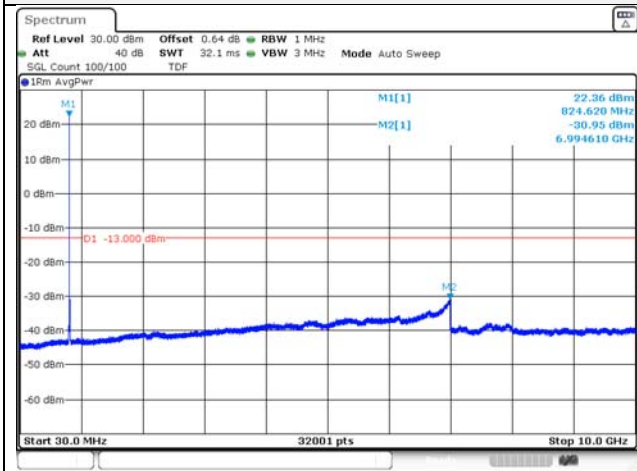

65, Sinwon-ro, Yeongtong-gu,
Suwon-si, Gyeonggi-do, 16677, Korea
TEL: 82-31-285-0894 FAX: 82-505-299-8311
www.kctl.co.kr

Report No.:
KR21-SRF0098-A
Page (144) of (265)

5M BW QPSK Low ch.

5M BW 16QAM Low ch.