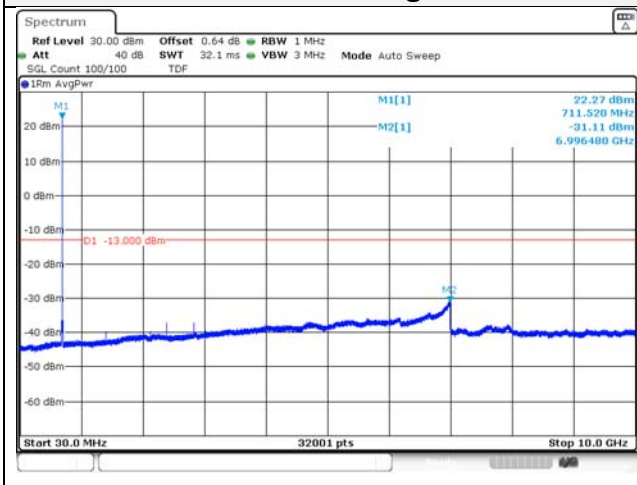

Report No.:
KR21-SRF0098-A
Page (132) of (265)

5M BW QPSK Low ch.

5M BW 16QAM Low ch.

5M BW QPSK Mid ch.

5M BW 16QAM Mid ch.

5M BW QPSK High ch.

5M BW 16QAM High ch.

KCTL Inc.