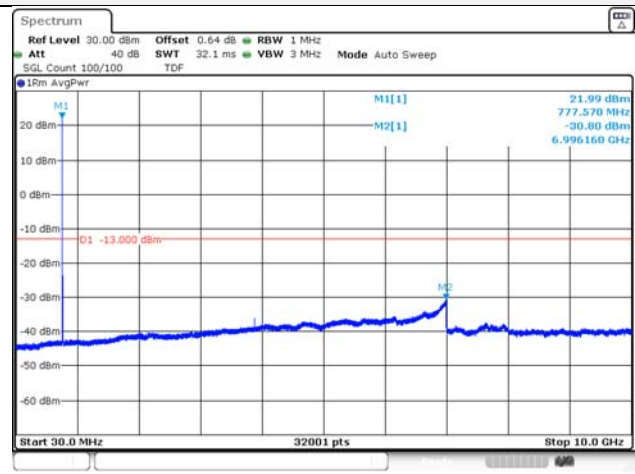

Report No.:
KR21-SRF0098-A
Page (134) of (265)

Test mode: LTE Band 13

5 M BW QPSK Low ch.

5 M BW 16QAM Low ch.

5 M BW QPSK Mid ch.

5 M BW 16QAM Mid ch.

5 M BW QPSK High ch.

5 M BW 16QAM High ch.