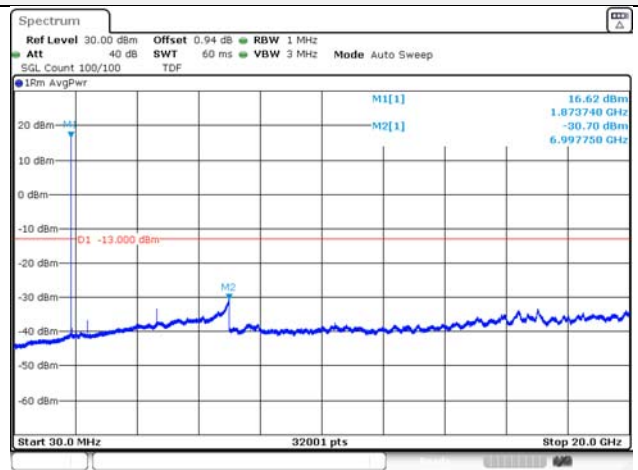

Report No.:
KR21-SRF0098-A
Page (124) of (265)

15M BW QPSK Low ch.

15M BW 16QAM Low ch.

15M BW QPSK Mid ch.

15M BW 16QAM Mid ch.

15M BW QPSK High ch.

15M BW 16QAM High ch.

KCTL Inc.