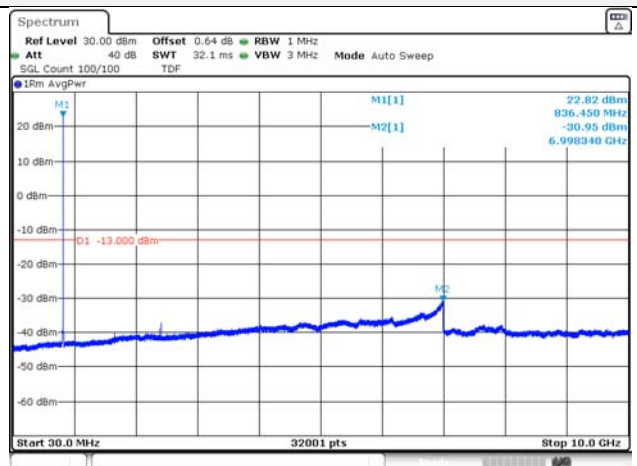

Report No.:
KR21-SRF0098-A
Page (126) of (265)

Test mode: LTE Band 5

1.4M BW QPSK Low ch.

1.4M BW 16QAM Low ch.

1.4M BW QPSK Mid ch.

1.4M BW 16QAM Mid ch.

1.4M BW QPSK High ch.

1.4M BW 16QAM High ch.