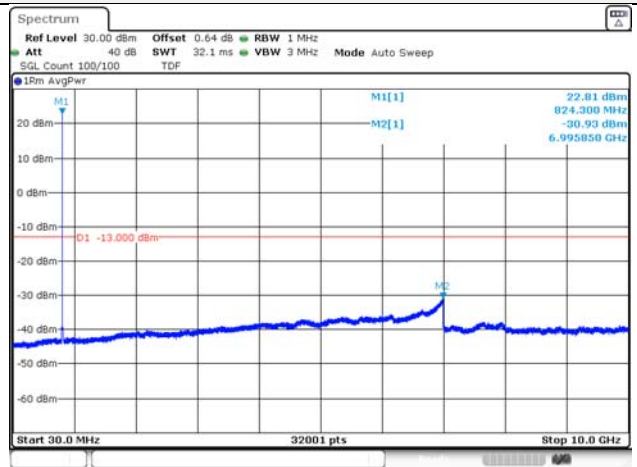

Report No.:
KR21-SRF0098-A
Page (126) of (265)

Test mode: LTE Band 5

1.4M BW QPSK Low ch.

1.4M BW 16QAM Low ch.

1.4M BW QPSK Mid ch.

1.4M BW 16QAM Mid ch.

1.4M BW QPSK High ch.

1.4M BW 16QAM High ch.