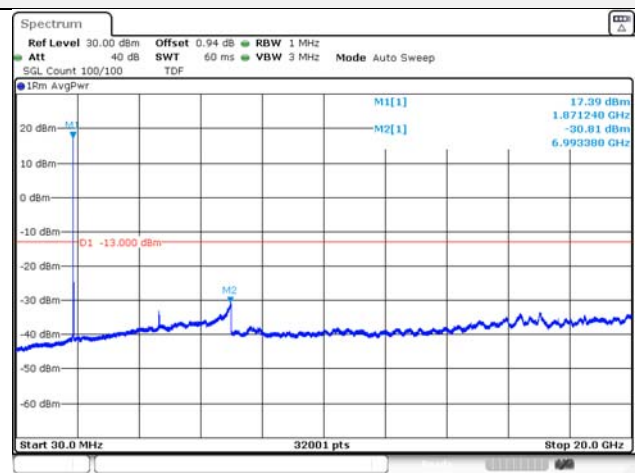

20M BW 16QAM Mid ch.