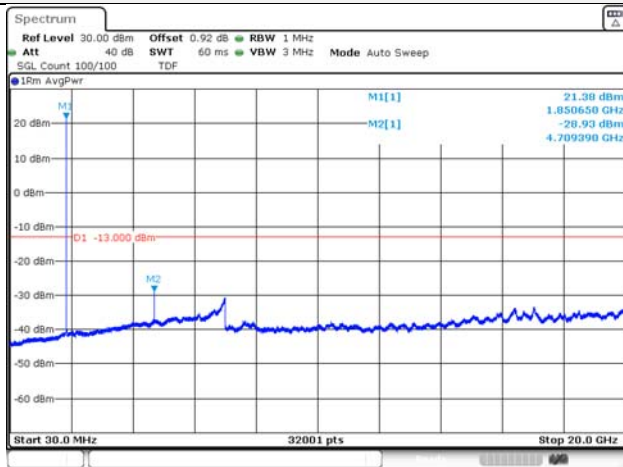

KCTL Inc.

65, Sinwon-ro, Yeongtong-gu,
Suwon-si, Gyeonggi-do, 16677, Korea
TEL: 82-31-285-0894 FAX: 82-505-299-8311
www.kctl.co.kr

Report No.:
KR21-SRF0098-A
Page (136) of (265)

Test mode: LTE Band 25

1.4M BW QPSK Low ch.