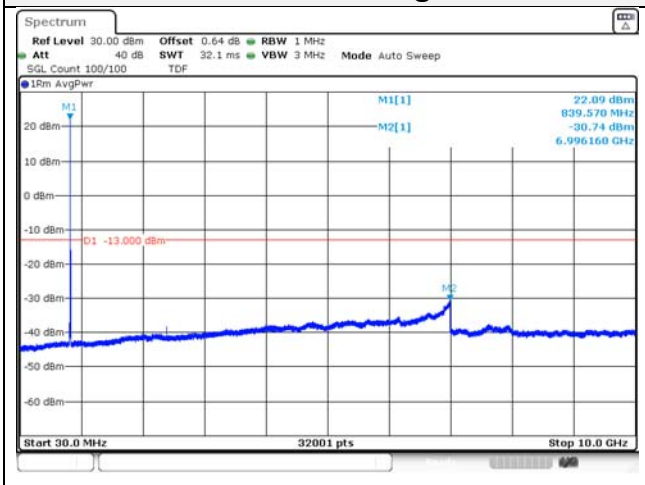

10M BW QPSK High ch.