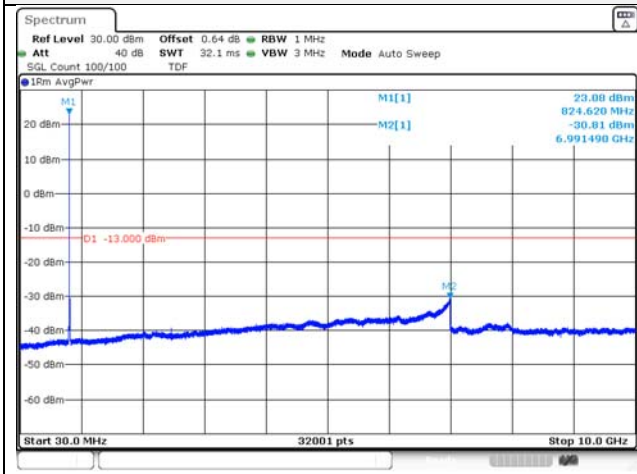

KCTL Inc.

65, Sinwon-ro, Yeongtong-gu,
Suwon-si, Gyeonggi-do, 16677, Korea
TEL: 82-31-285-0894 FAX: 82-505-299-8311
www.kctl.co.kr

Report No.:
KR21-SRF0098-A
Page (128) of (265)

5M BW QPSK Low ch.