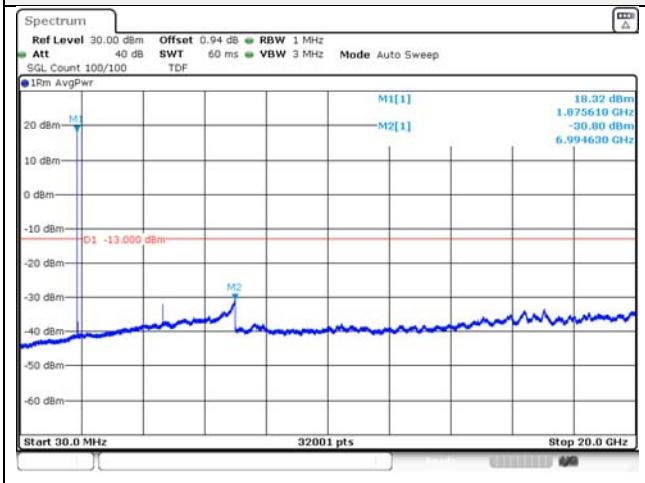

10M BW QPSK Mid ch.