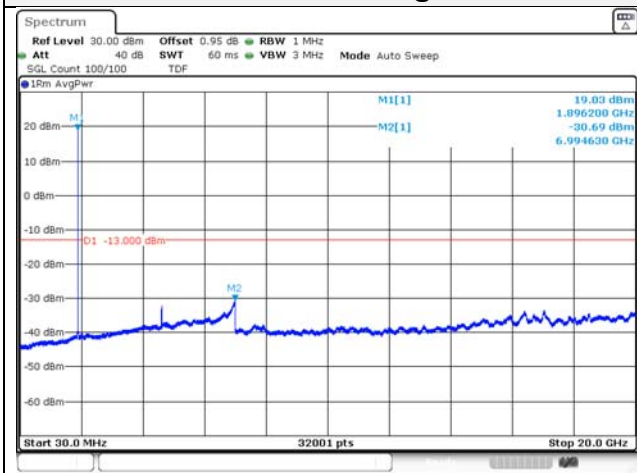

Report No.:
KR21-SRF0098-A
Page (124) of (265)

15M BW QPSK Low ch.

15M BW 16QAM Low ch.

15M BW QPSK Mid ch.

15M BW 16QAM Mid ch.

15M BW QPSK High ch.

15M BW 16QAM High ch.

KCTL Inc.