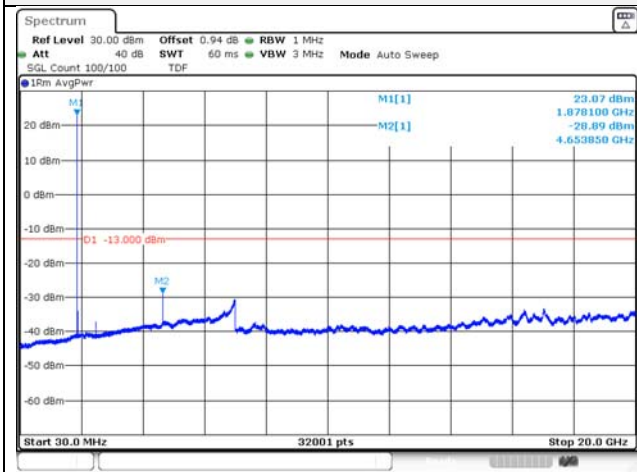

10M BW QPSK Mid ch.