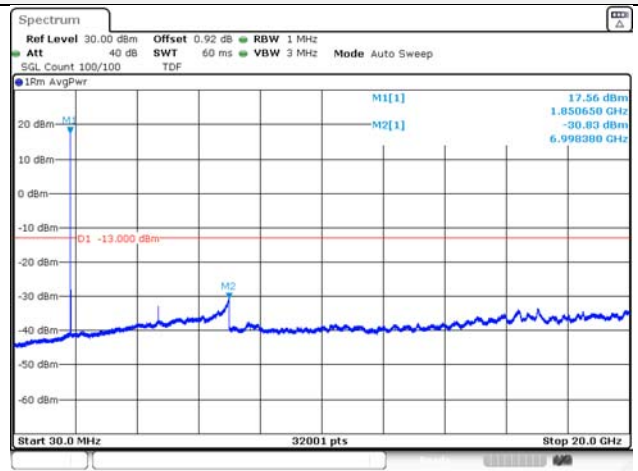

Report No.:
KR21-SRF0098-A
Page (124) of (265)

15M BW QPSK Low ch.

15M BW 16QAM Low ch.

15M BW QPSK Mid ch.

15M BW 16QAM Mid ch.

15M BW QPSK High ch.

15M BW 16QAM High ch.

KCTL Inc.