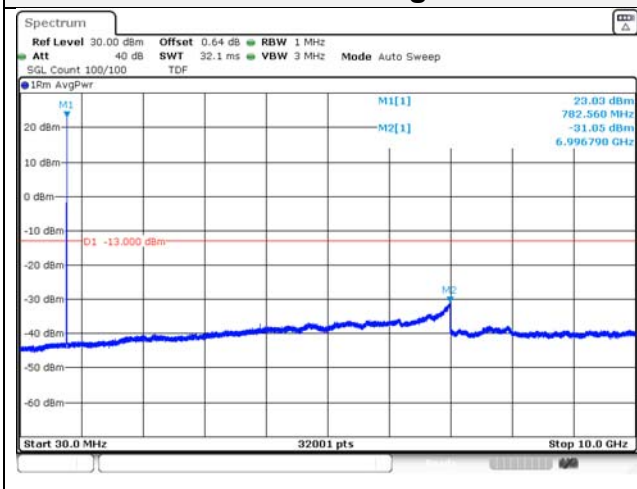

Report No.:
KR21-SRF0098-A
Page (134) of (265)

Test mode: LTE Band 13

5 M BW QPSK Low ch.

5 M BW 16QAM Low ch.

5 M BW QPSK Mid ch.

5 M BW 16QAM Mid ch.

5 M BW QPSK High ch.

5 M BW 16QAM High ch.