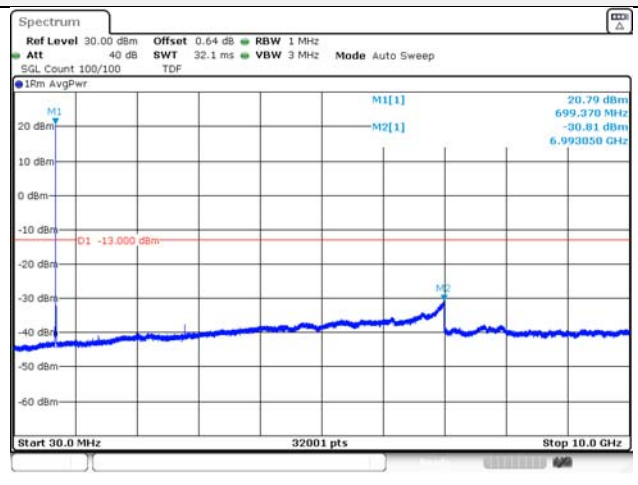

5M BW 16QAM Low ch.