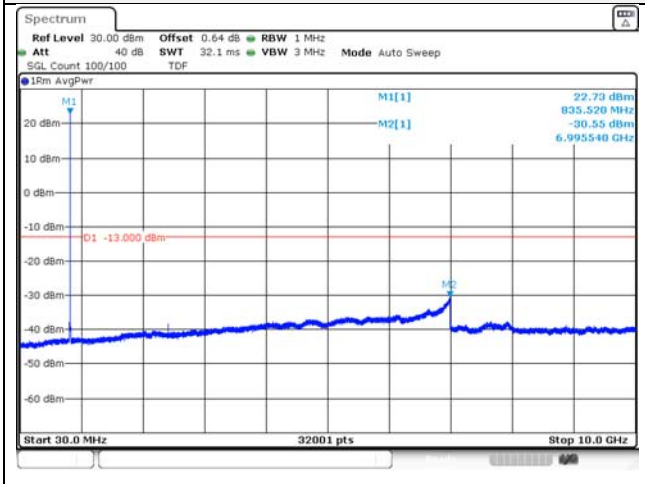

3M BW QPSK Mid ch.