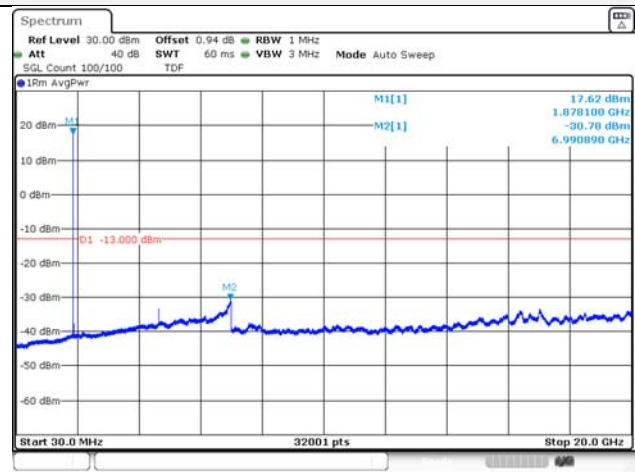

10M BW 16QAM Mid ch.