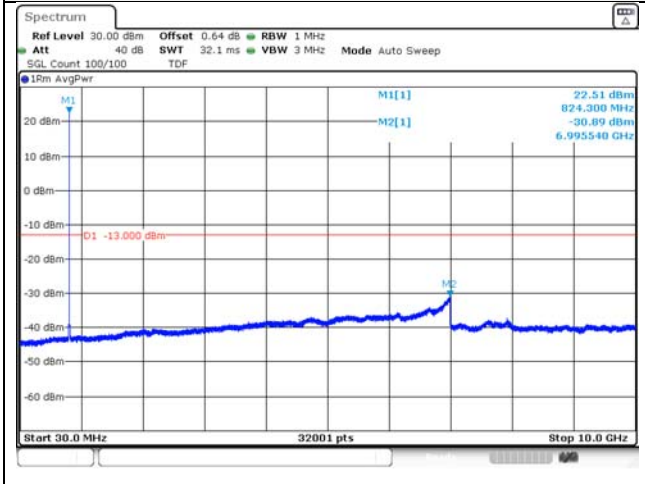

KCTL Inc.

65, Sinwon-ro, Yeongtong-gu,
Suwon-si, Gyeonggi-do, 16677, Korea
TEL: 82-31-285-0894 FAX: 82-505-299-8311
www.kctl.co.kr

Report No.:
KR21-SRF0098-A
Page (143) of (265)

3M BW QPSK Low ch.