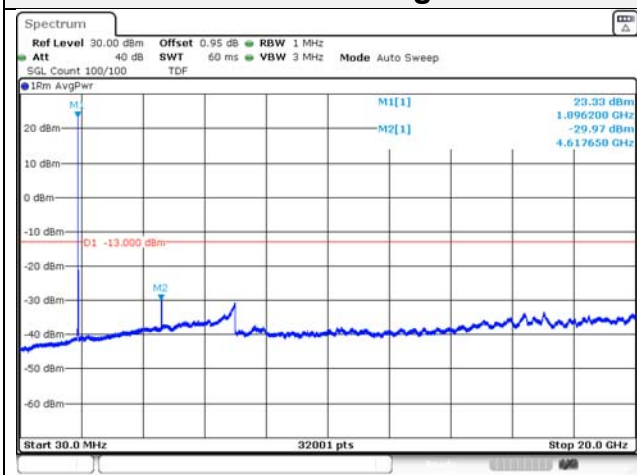

20M BW QPSK High ch.