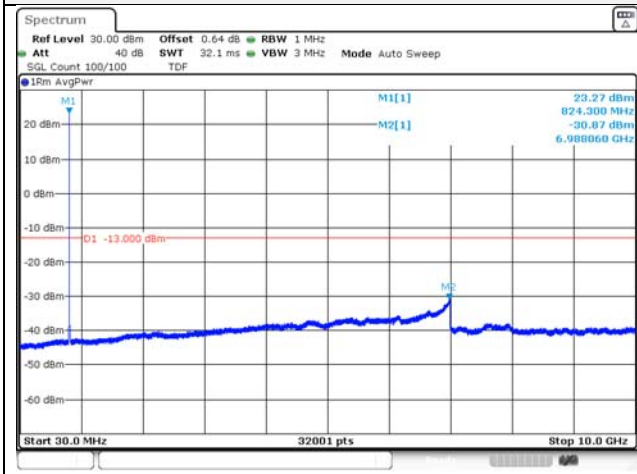

KCTL Inc.

65, Sinwon-ro, Yeongtong-gu,
Suwon-si, Gyeonggi-do, 16677, Korea
TEL: 82-31-285-0894 FAX: 82-505-299-8311
www.kctl.co.kr

Report No.:
KR21-SRF0098-A
Page (127) of (265)

3M BW QPSK Low ch.