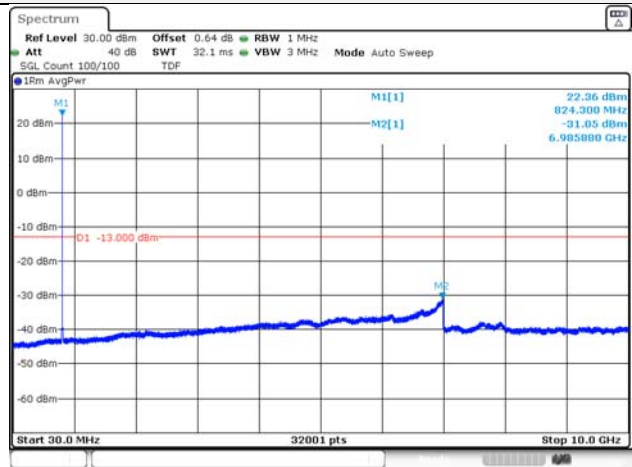

1.4M BW 16QAM Low ch.