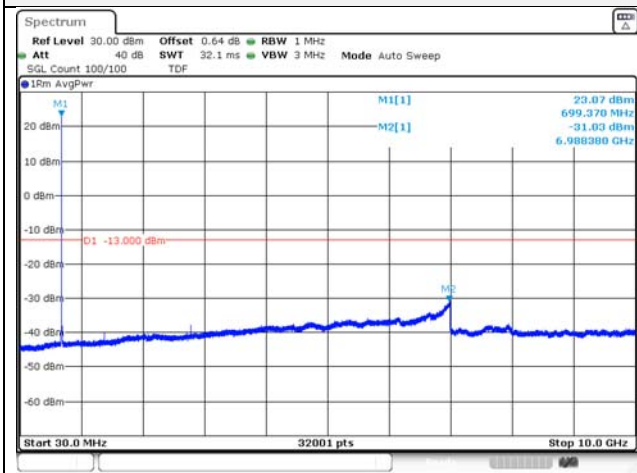

KCTL Inc.

65, Sinwon-ro, Yeongtong-gu,
Suwon-si, Gyeonggi-do, 16677, Korea
TEL: 82-31-285-0894 FAX: 82-505-299-8311
www.kctl.co.kr

Report No.:
KR21-SRF0098-A
Page (131) of (265)

3M BW QPSK Low ch.