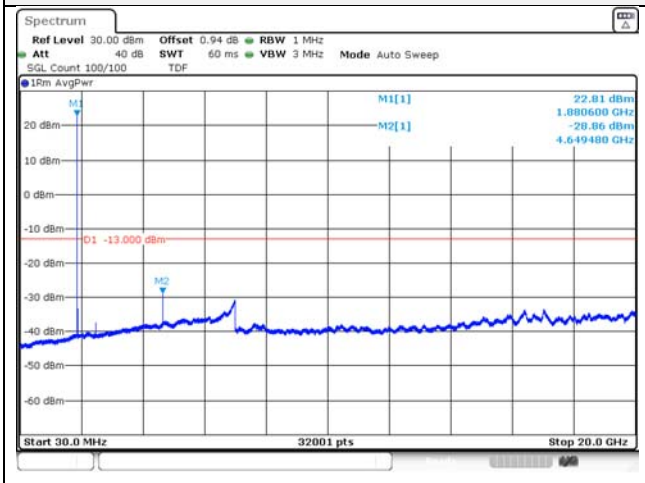

5M BW QPSK Mid ch.