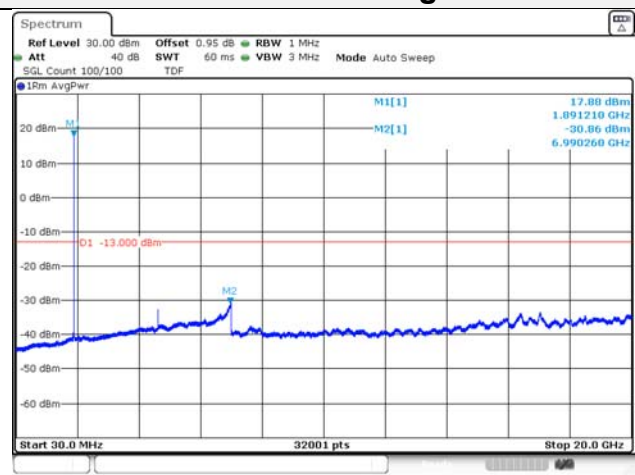

20M BW 16QAM High ch.