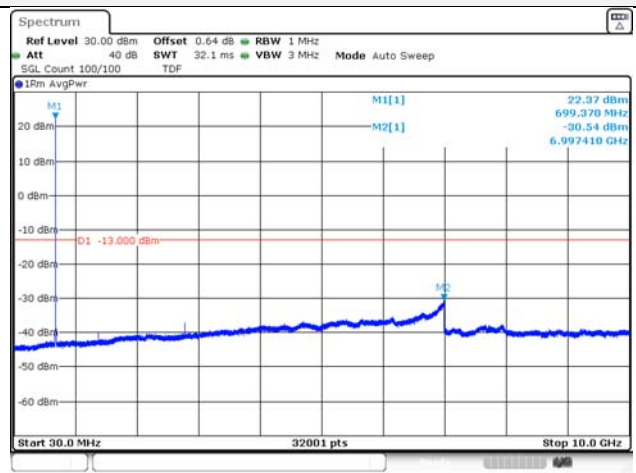

3M BW 16QAM Low ch.