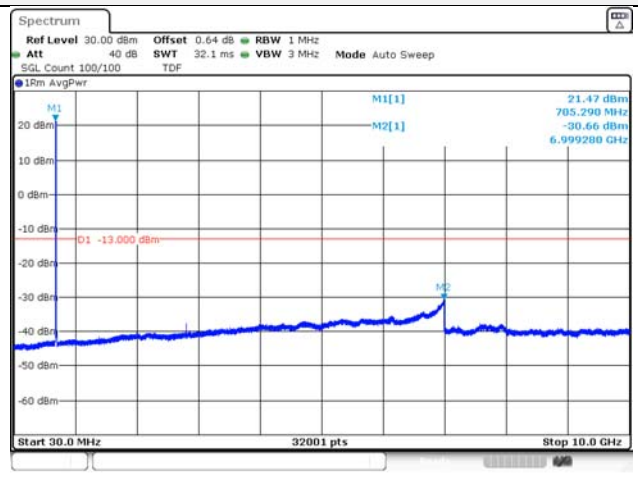

Report No.:
KR21-SRF0098-A
Page (132) of (265)

5M BW QPSK Low ch.

5M BW 16QAM Low ch.

5M BW QPSK Mid ch.

5M BW 16QAM Mid ch.

5M BW QPSK High ch.

5M BW 16QAM High ch.

KCTL Inc.