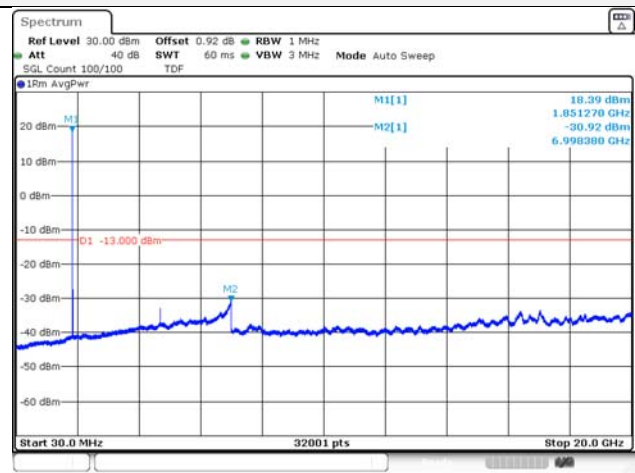

20M BW 16QAM Low ch.