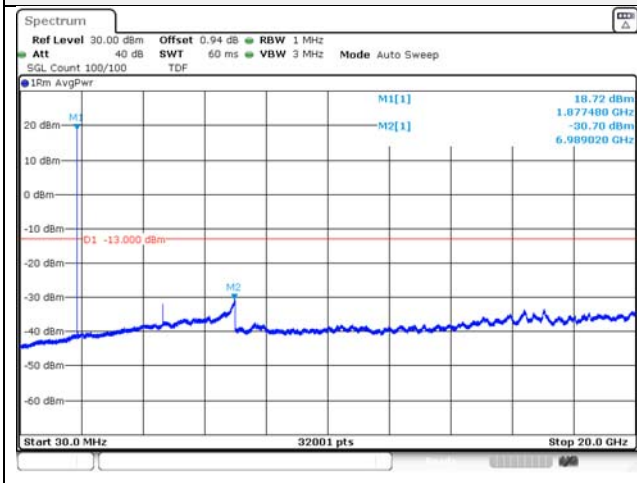

Report No.:
KR21-SRF0098-A
Page (122) of (265)

5M BW QPSK Low ch.

5M BW 16QAM Low ch.

5M BW QPSK Mid ch.

5M BW 16QAM Mid ch.

5M BW QPSK High ch.

5M BW 16QAM High ch.

KCTL Inc.