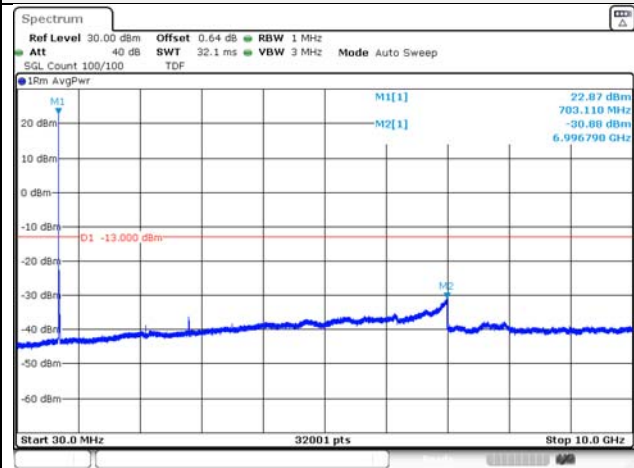

10M BW QPSK Mid ch.