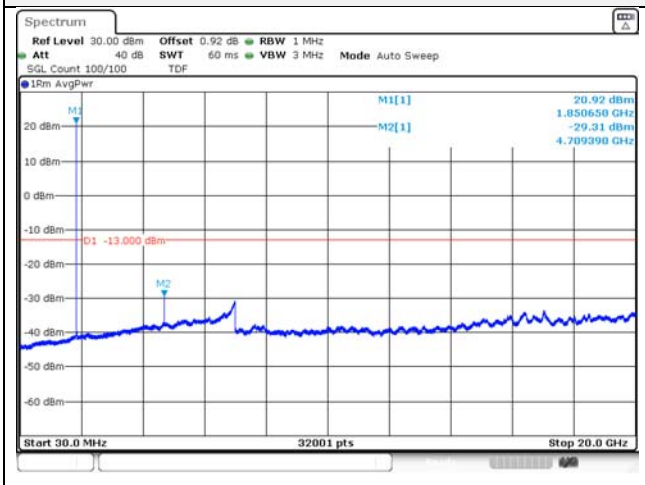

KCTL Inc.

65, Sinwon-ro, Yeongtong-gu,
Suwon-si, Gyeonggi-do, 16677, Korea
TEL: 82-31-285-0894 FAX: 82-505-299-8311
www.kctl.co.kr

Report No.:
KR21-SRF0098-A
Page (137) of (265)

3M BW QPSK Low ch.