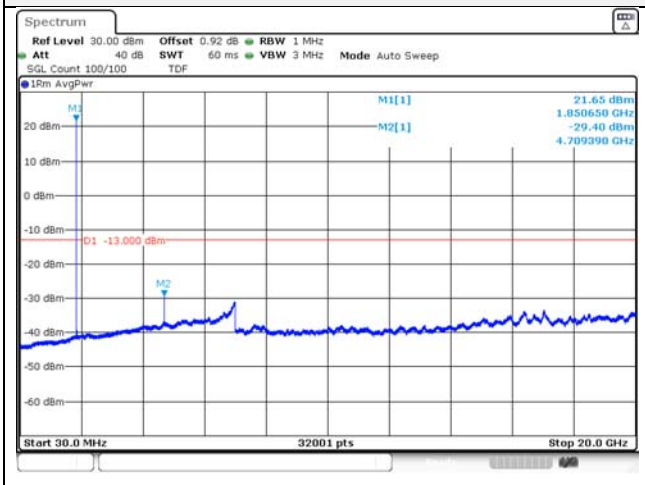

KCTL Inc.

65, Sinwon-ro, Yeongtong-gu,
Suwon-si, Gyeonggi-do, 16677, Korea
TEL: 82-31-285-0894 FAX: 82-505-299-8311
www.kctl.co.kr

Report No.:
KR21-SRF0098-A
Page (138) of (265)

5M BW QPSK Low ch.