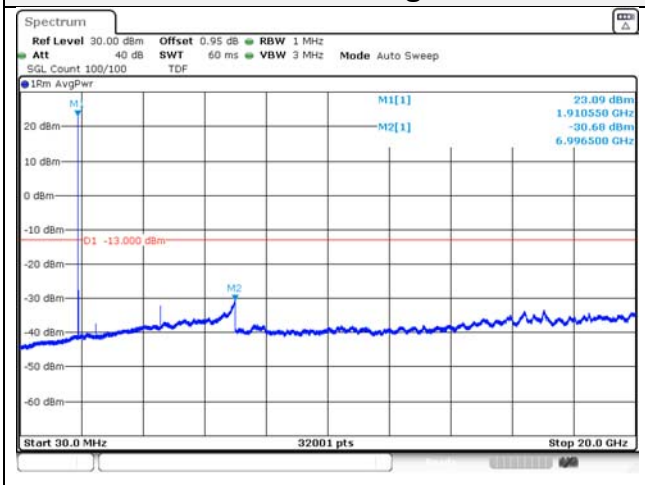

5M BW QPSK High ch.