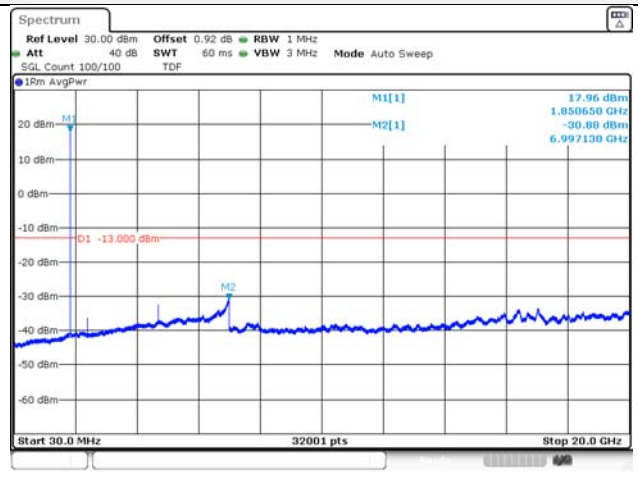

KCTL Inc.

65, Sinwon-ro, Yeongtong-gu,
Suwon-si, Gyeonggi-do, 16677, Korea
TEL: 82-31-285-0894 FAX: 82-505-299-8311
www.kctl.co.kr

Report No.:
KR21-SRF0098-A
Page (121) of (265)

3M BW QPSK Low ch.

3M BW 16QAM Low ch.