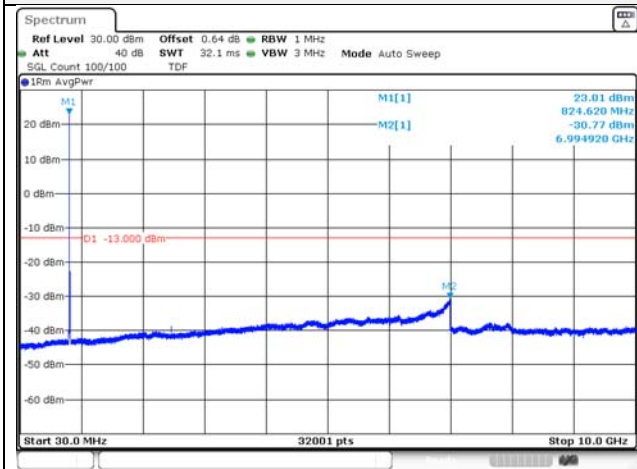

KCTL Inc.

65, Sinwon-ro, Yeongtong-gu,
Suwon-si, Gyeonggi-do, 16677, Korea
TEL: 82-31-285-0894 FAX: 82-505-299-8311
www.kctl.co.kr

Report No.:
KR21-SRF0098-A
Page (129) of (265)

10M BW QPSK Low ch.