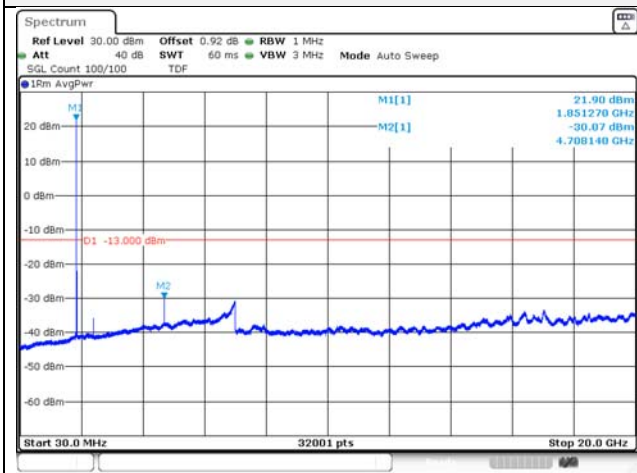

KCTL Inc.

65, Sinwon-ro, Yeongtong-gu,
Suwon-si, Gyeonggi-do, 16677, Korea
TEL: 82-31-285-0894 FAX: 82-505-299-8311
www.kctl.co.kr

Report No.:
KR21-SRF0098-A
Page (141) of (265)

20M BW QPSK Low ch.