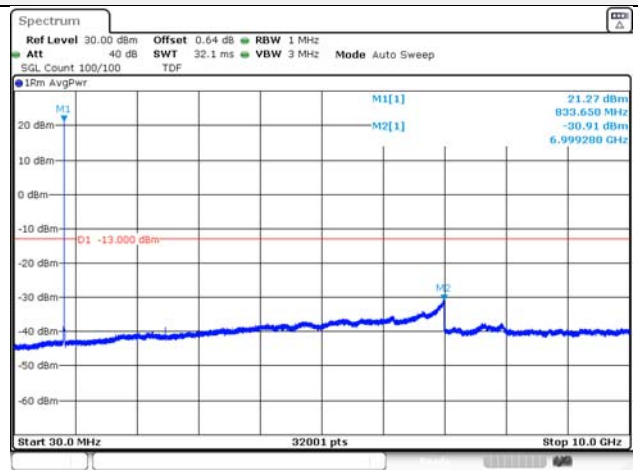

5M BW 16QAM Mid ch.