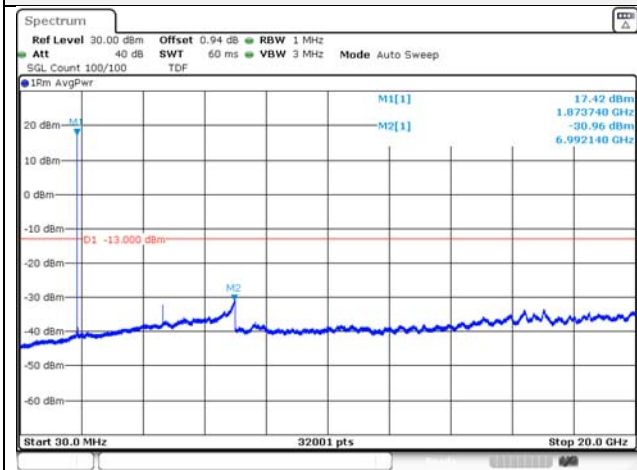

Report No.:
KR21-SRF0098-A
Page (124) of (265)

15M BW QPSK Low ch.

15M BW 16QAM Low ch.

15M BW QPSK Mid ch.

15M BW 16QAM Mid ch.

15M BW QPSK High ch.

15M BW 16QAM High ch.

KCTL Inc.