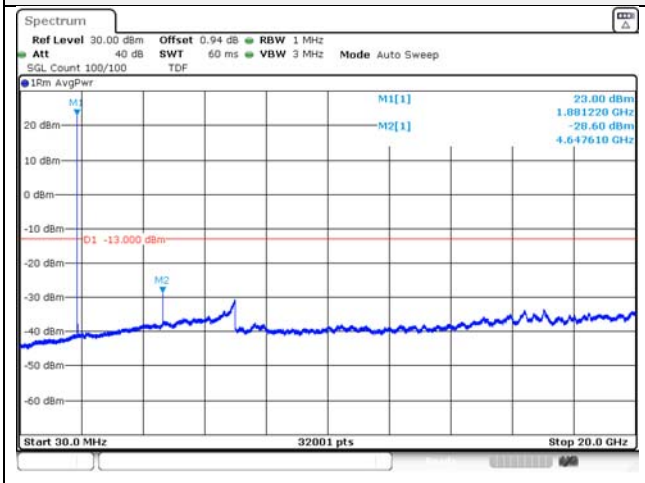

3M BW QPSK Mid ch.