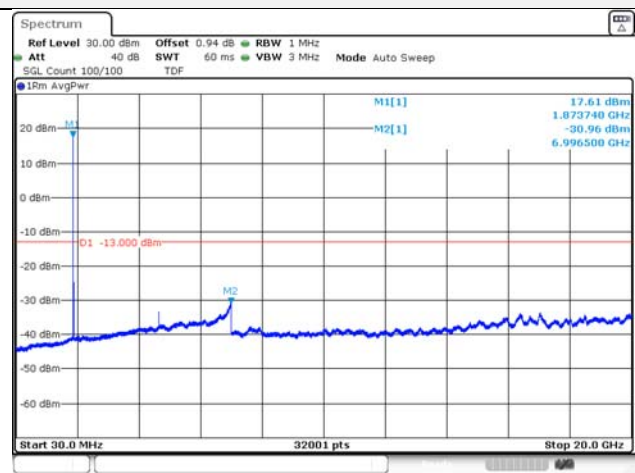

20M BW 16QAM Mid ch.