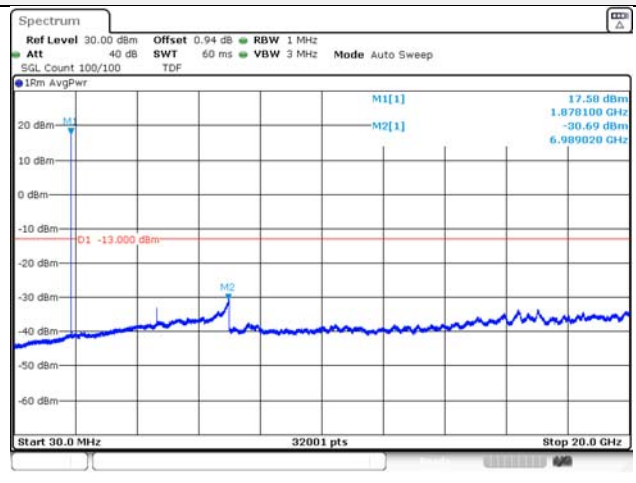

Report No.:
KR21-SRF0098-A
Page (122) of (265)

5M BW QPSK Low ch.

5M BW 16QAM Low ch.

5M BW QPSK Mid ch.

5M BW 16QAM Mid ch.

5M BW QPSK High ch.

5M BW 16QAM High ch.

KCTL Inc.