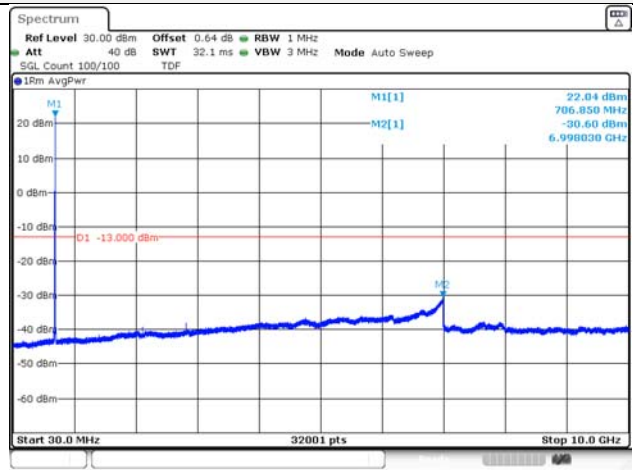

10M BW 16QAM High ch.