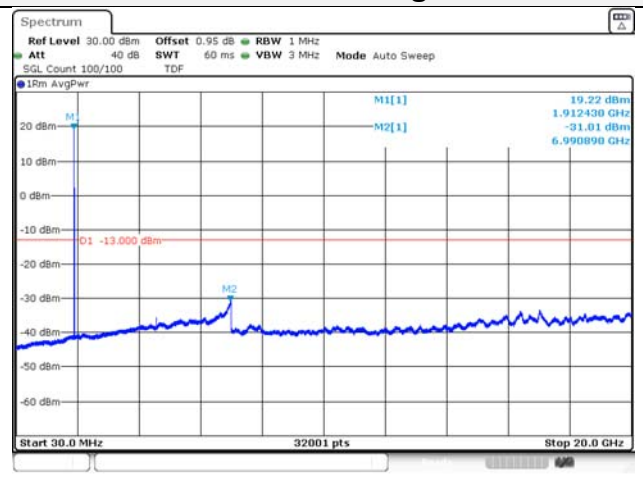

3M BW 16QAM High ch.