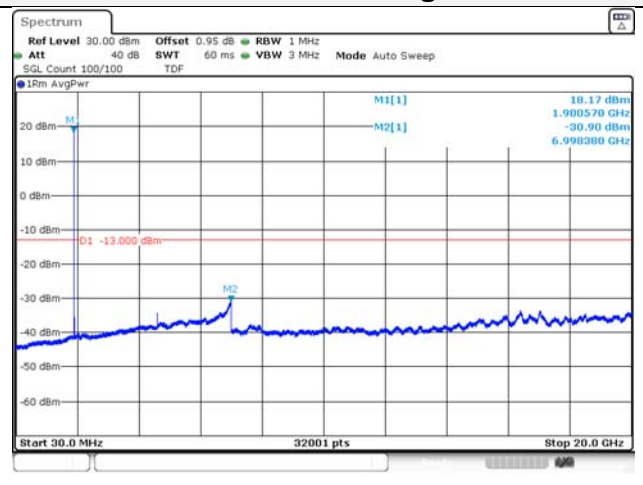

10M BW 16QAM High ch.