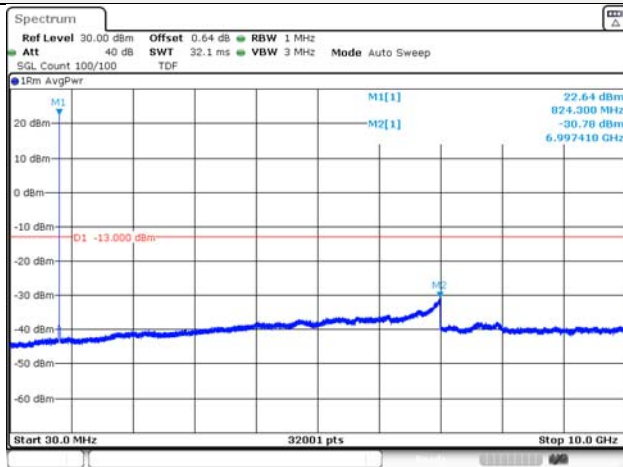

65, Sinwon-ro, Yeongtong-gu,
Suwon-si, Gyeonggi-do, 16677, Korea
TEL: 82-31-285-0894 FAX: 82-505-299-8311
www.kctl.co.kr

Report No.:
KR21-SRF0098-A
Page (142) of (265)

Test mode: LTE Band 26

1.4M BW QPSK Low ch.