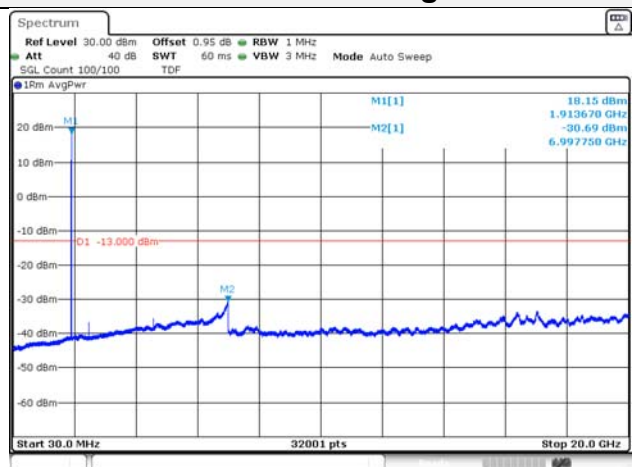

1.4M BW 16QAM Low ch.

1.4M BW QPSK Mid ch.

1.4M BW 16QAM Mid ch.

1.4M BW QPSK High ch.

1.4M BW 16QAM High ch.

KCTL Inc.

65, Sinwon-ro, Yeongtong-gu,
Suwon-si, Gyeonggi-do, 16677, Korea
TEL: 82-31-285-0894 FAX: 82-505-299-8311
www.kctl.co.kr