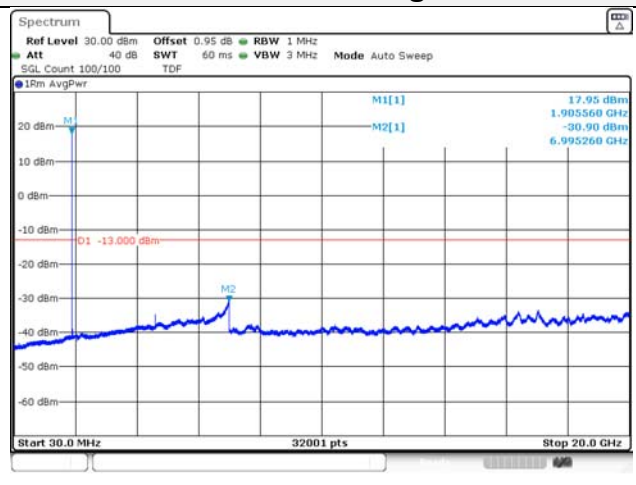

Report No.:
KR21-SRF0098-A
Page (122) of (265)

5M BW QPSK Low ch.

5M BW 16QAM Low ch.

5M BW QPSK Mid ch.

5M BW 16QAM Mid ch.

5M BW QPSK High ch.

5M BW 16QAM High ch.

KCTL Inc.