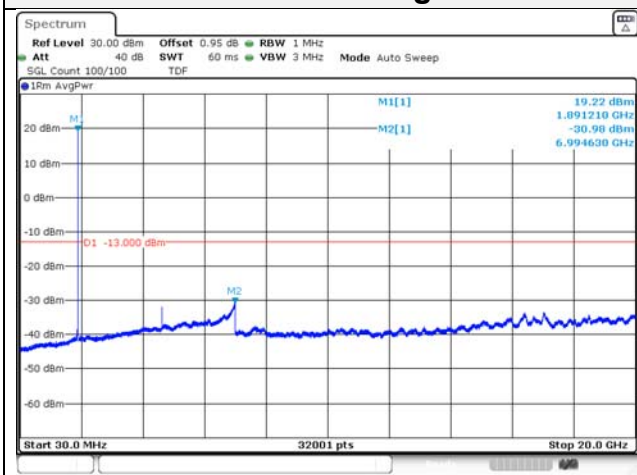

20M BW QPSK High ch.