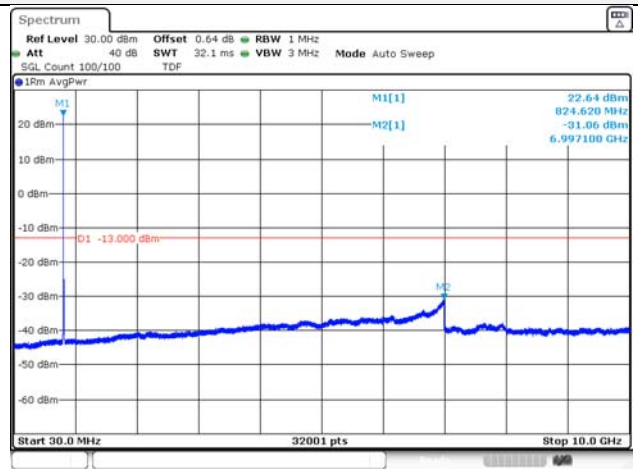

65, Sinwon-ro, Yeongtong-gu,
Suwon-si, Gyeonggi-do, 16677, Korea
TEL: 82-31-285-0894 FAX: 82-505-299-8311
www.kctl.co.kr

Report No.:
KR21-SRF0098-A
Page (129) of (265)

10M BW QPSK Low ch.

10M BW 16QAM Low ch.