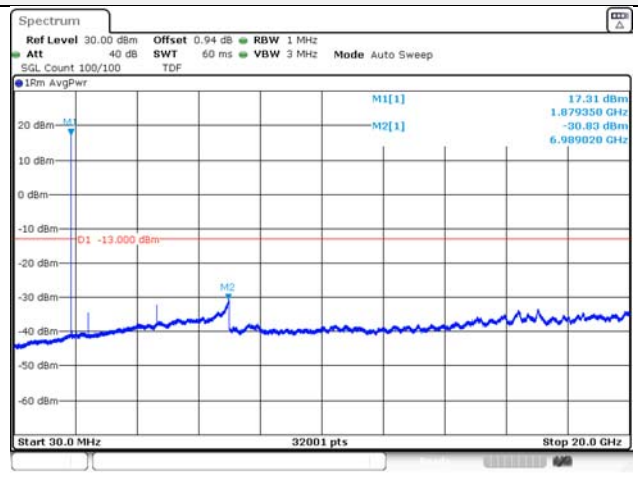

3M BW 16QAM Mid ch.