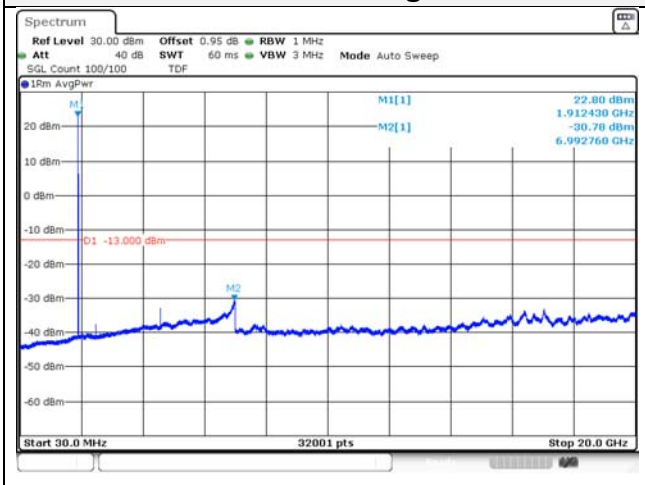

3M BW QPSK High ch.