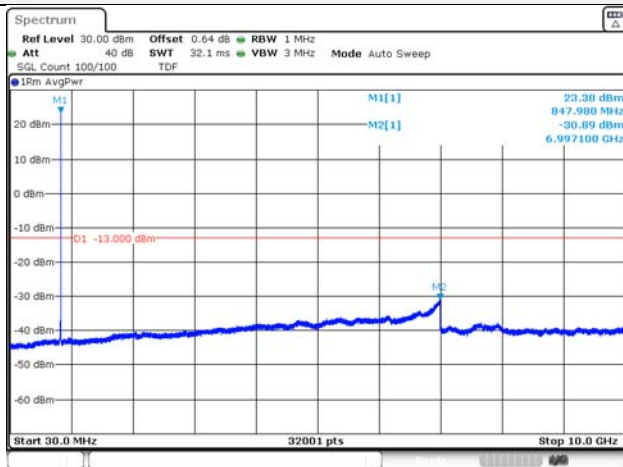

Report No.:
KR21-SRF0098-A
Page (126) of (265)

Test mode: LTE Band 5

1.4M BW QPSK Low ch.

1.4M BW 16QAM Low ch.

1.4M BW QPSK Mid ch.

1.4M BW 16QAM Mid ch.

1.4M BW QPSK High ch.

1.4M BW 16QAM High ch.