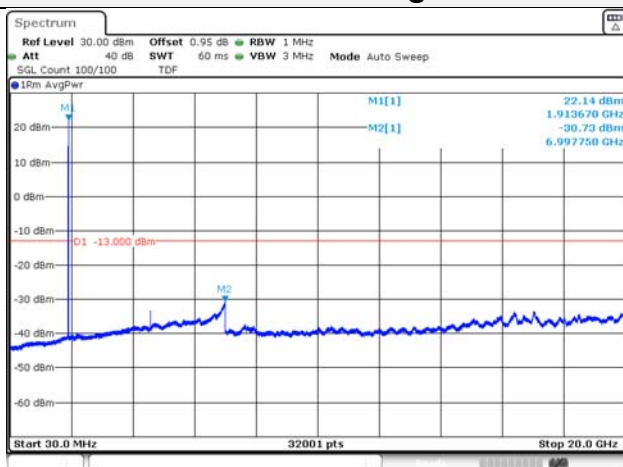

1.4M BW 16QAM Low ch.

1.4M BW QPSK Mid ch.

1.4M BW 16QAM Mid ch.

1.4M BW QPSK High ch.

1.4M BW 16QAM High ch.

KCTL Inc.

65, Sinwon-ro, Yeongtong-gu,
Suwon-si, Gyeonggi-do, 16677, Korea
TEL: 82-31-285-0894 FAX: 82-505-299-8311
www.kctl.co.kr