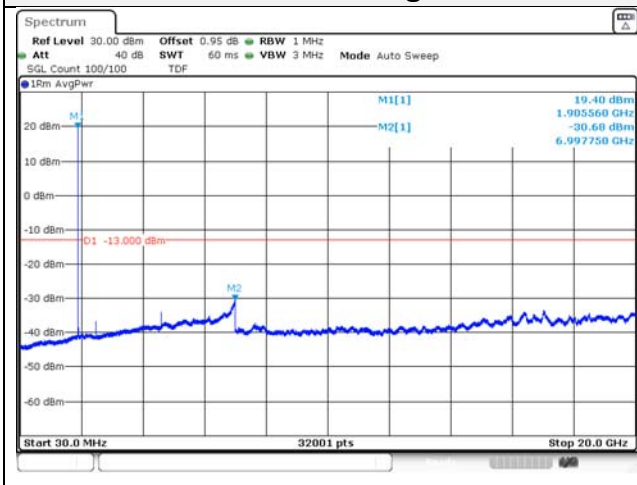

Report No.:
KR21-SRF0098-A
Page (122) of (265)

5M BW QPSK Low ch.

5M BW 16QAM Low ch.

5M BW QPSK Mid ch.

5M BW 16QAM Mid ch.

5M BW QPSK High ch.

5M BW 16QAM High ch.

KCTL Inc.