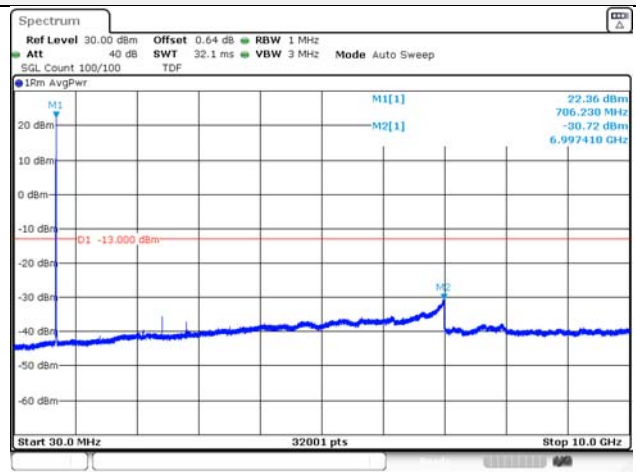

3M BW 16QAM Mid ch.