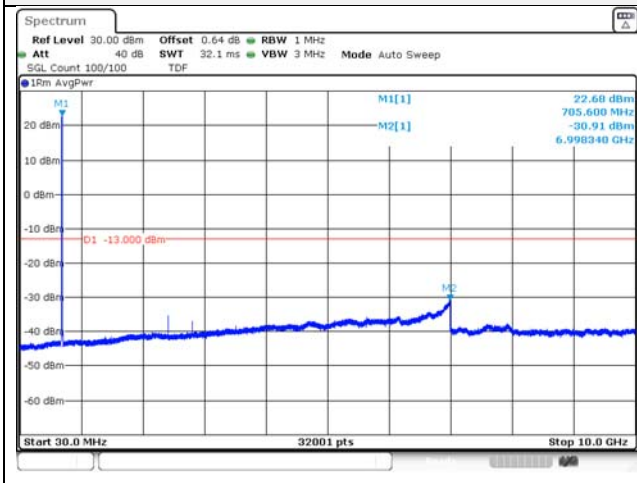

Report No.:
KR21-SRF0098-A
Page (132) of (265)

5M BW QPSK Low ch.

5M BW 16QAM Low ch.

5M BW QPSK Mid ch.

5M BW 16QAM Mid ch.

5M BW QPSK High ch.

5M BW 16QAM High ch.

KCTL Inc.