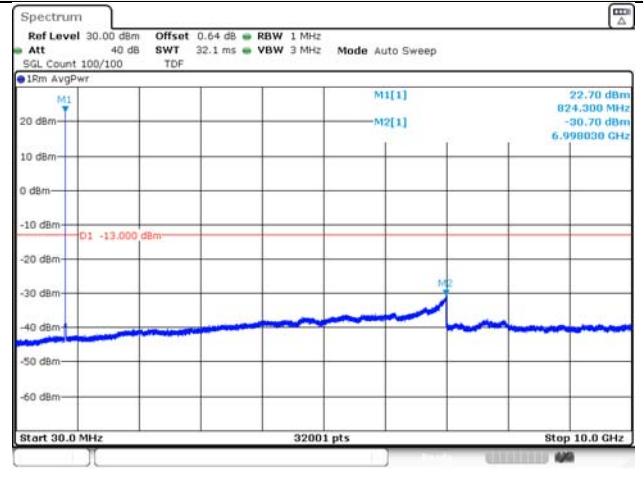

3M BW 16QAM Low ch.