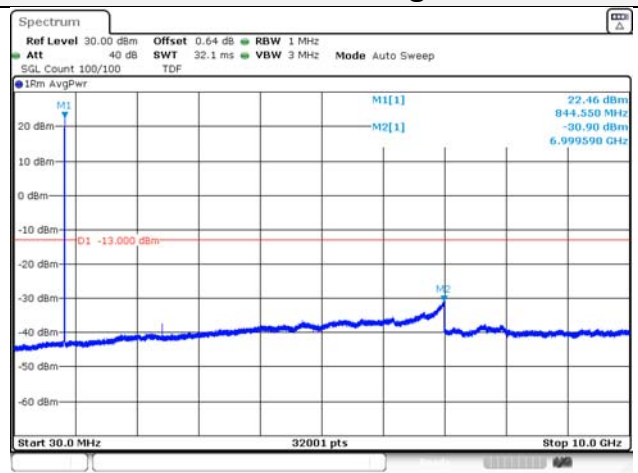

5M BW QPSK Mid ch.

5M BW 16QAM Mid ch.

5M BW QPSK High ch.

5M BW 16QAM High ch.

KCTL Inc.

65, Sinwon-ro, Yeongtong-gu,
Suwon-si, Gyeonggi-do, 16677, Korea
TEL: 82-31-285-0894 FAX: 82-505-299-8311
www.kctl.co.kr