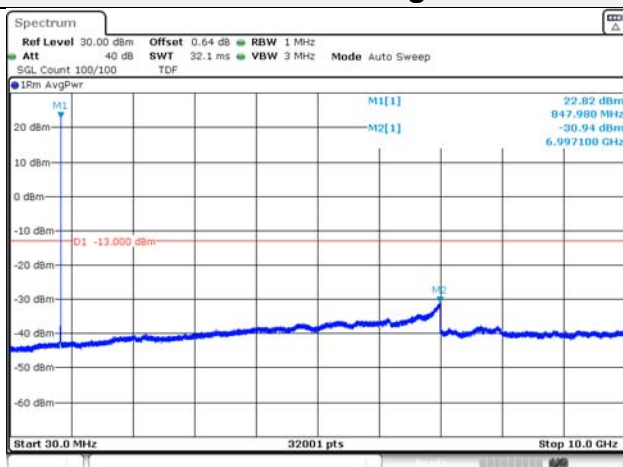

1.4M BW QPSK High ch.