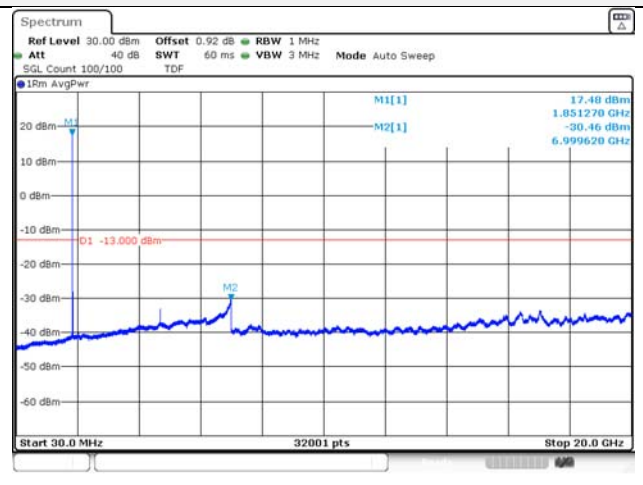

65, Sinwon-ro, Yeongtong-gu,
Suwon-si, Gyeonggi-do, 16677, Korea
TEL: 82-31-285-0894 FAX: 82-505-299-8311
www.kctl.co.kr

Report No.:
KR21-SRF0098-A
Page (140) of (265)

15M BW QPSK Low ch.

15M BW 16QAM Low ch.