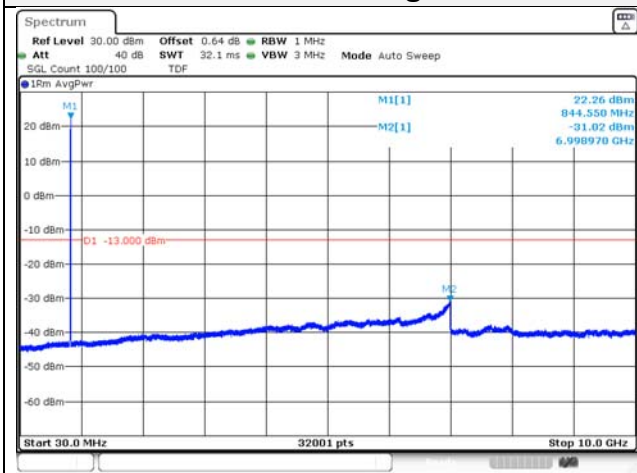

5M BW QPSK High ch.