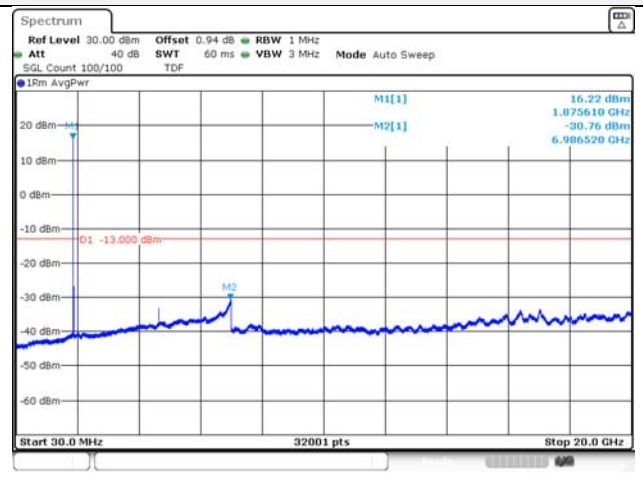

15M BW 16QAM Mid ch.