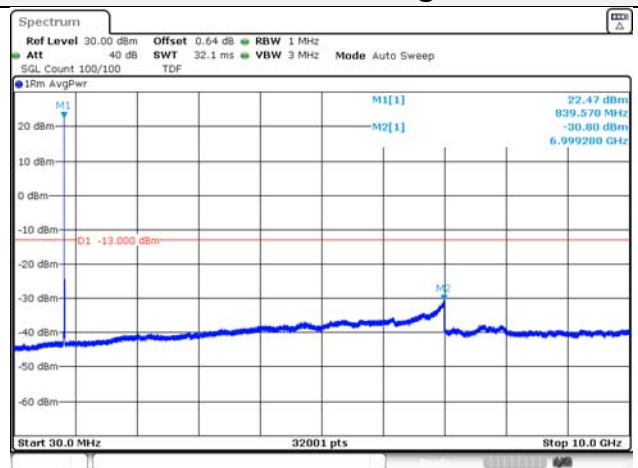

10M BW 16QAM High ch.