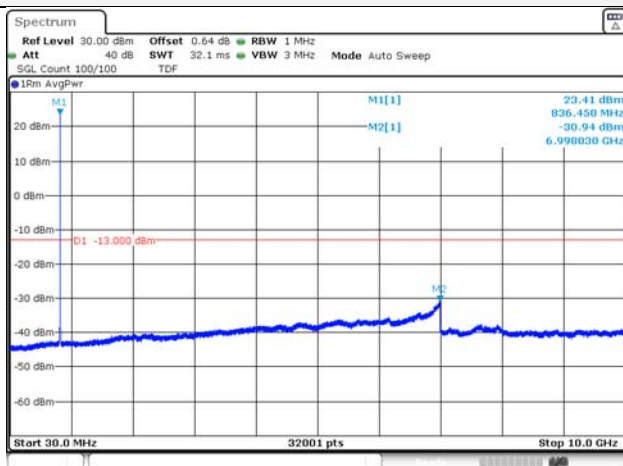

Report No.:
KR21-SRF0098-A
Page (126) of (265)

Test mode: LTE Band 5

1.4M BW QPSK Low ch.

1.4M BW 16QAM Low ch.

1.4M BW QPSK Mid ch.

1.4M BW 16QAM Mid ch.

1.4M BW QPSK High ch.

1.4M BW 16QAM High ch.