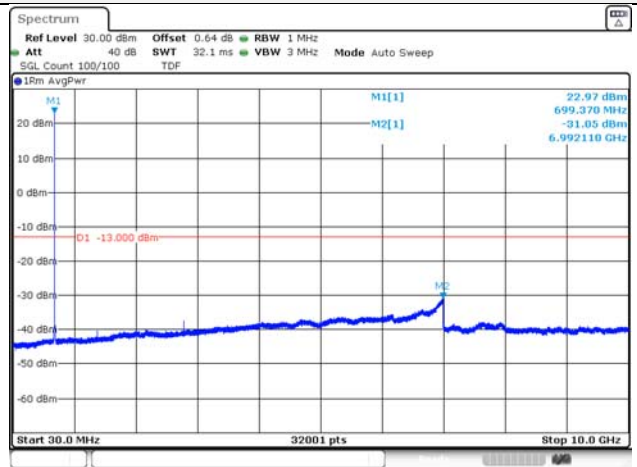

Report No.:
KR21-SRF0098-A
Page (130) of (265)

Test mode: LTE Band 12

1.4M BW QPSK Low ch.

1.4M BW 16QAM Low ch.

1.4M BW QPSK Mid ch.

1.4M BW 16QAM Mid ch.

1.4M BW QPSK High ch.

1.4M BW 16QAM High ch.