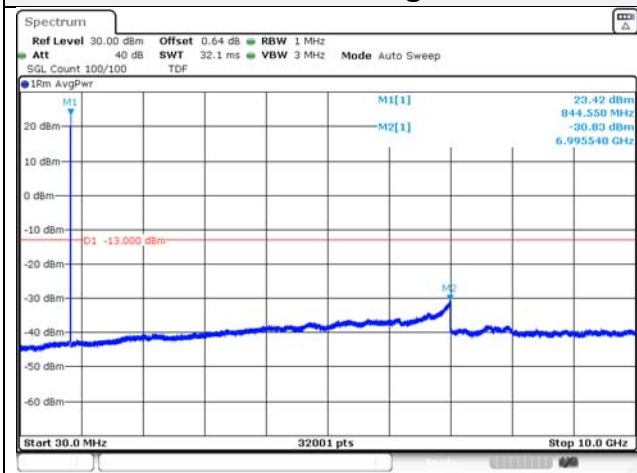

Report No.:
KR21-SRF0098-A
Page (128) of (265)

5M BW QPSK Low ch.

5M BW 16QAM Low ch.

5M BW QPSK Mid ch.

5M BW 16QAM Mid ch.

5M BW QPSK High ch.

5M BW 16QAM High ch.

KCTL Inc.