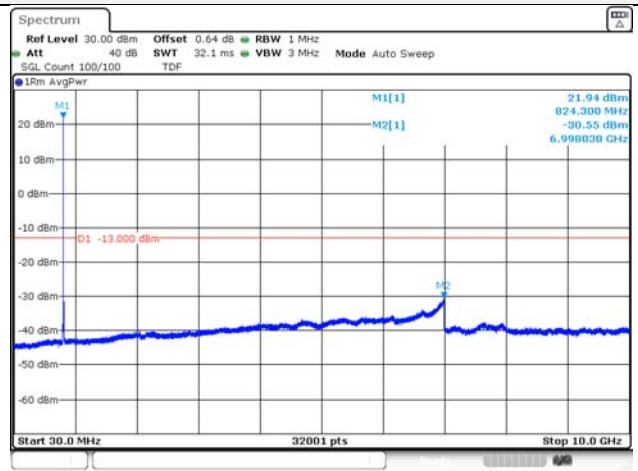

65, Sinwon-ro, Yeongtong-gu,
Suwon-si, Gyeonggi-do, 16677, Korea
TEL: 82-31-285-0894 FAX: 82-505-299-8311
www.kctl.co.kr

Report No.:
KR21-SRF0098-A
Page (144) of (265)

5M BW QPSK Low ch.

5M BW 16QAM Low ch.