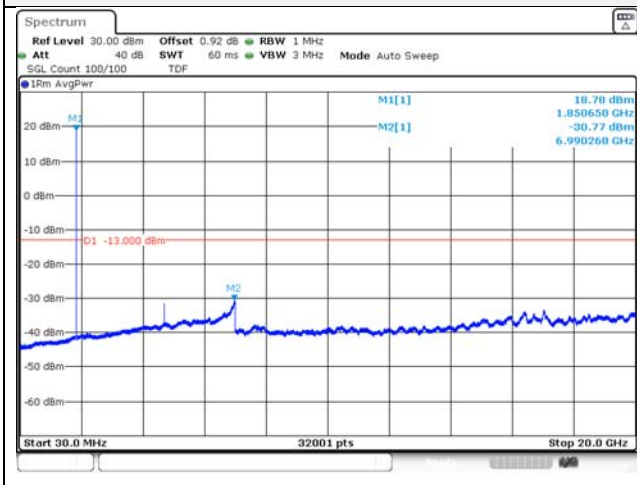

Report No.:
KR21-SRF0098-A
Page (122) of (265)

5M BW QPSK Low ch.

5M BW 16QAM Low ch.

5M BW QPSK Mid ch.

5M BW 16QAM Mid ch.

5M BW QPSK High ch.

5M BW 16QAM High ch.

KCTL Inc.