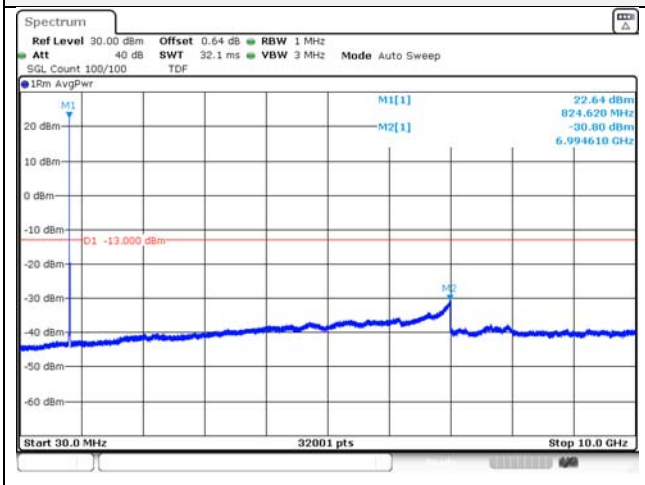

KCTL Inc.

65, Sinwon-ro, Yeongtong-gu,
Suwon-si, Gyeonggi-do, 16677, Korea
TEL: 82-31-285-0894 FAX: 82-505-299-8311
www.kctl.co.kr

Report No.:
KR21-SRF0098-A
Page (145) of (265)

10M BW QPSK Low ch.