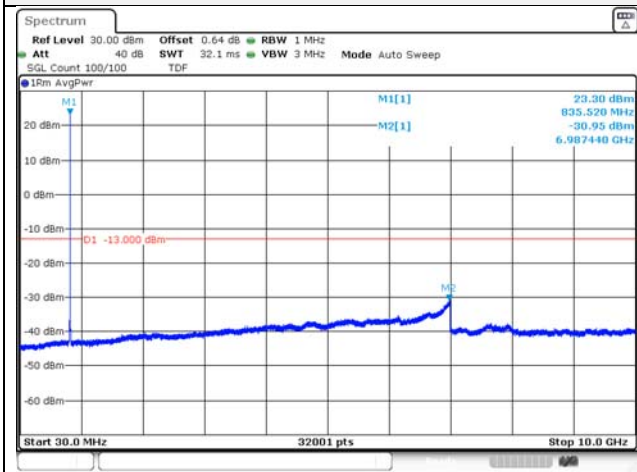

3M BW QPSK Mid ch.