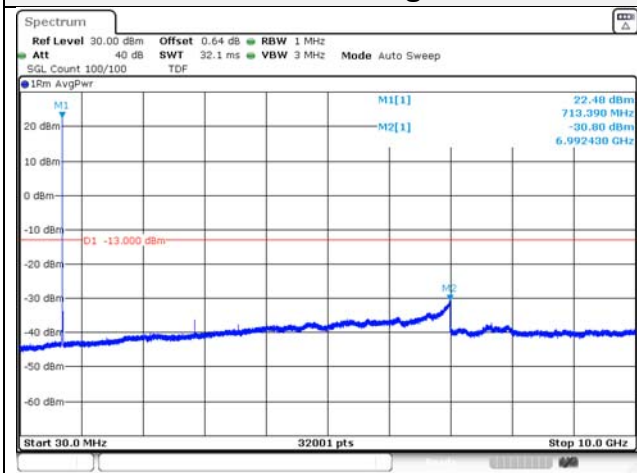

3M BW QPSK High ch.