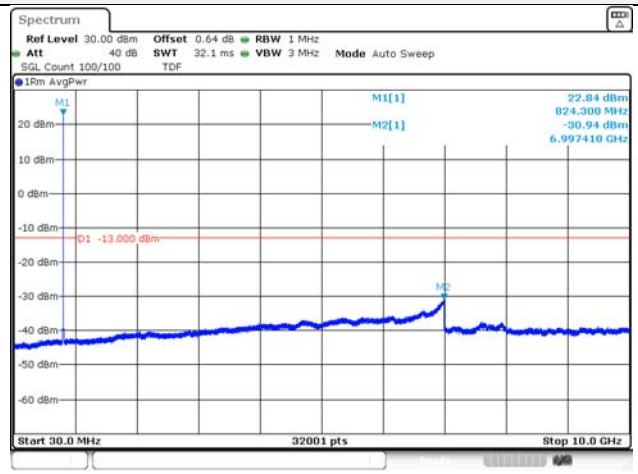

3M BW 16QAM Low ch.