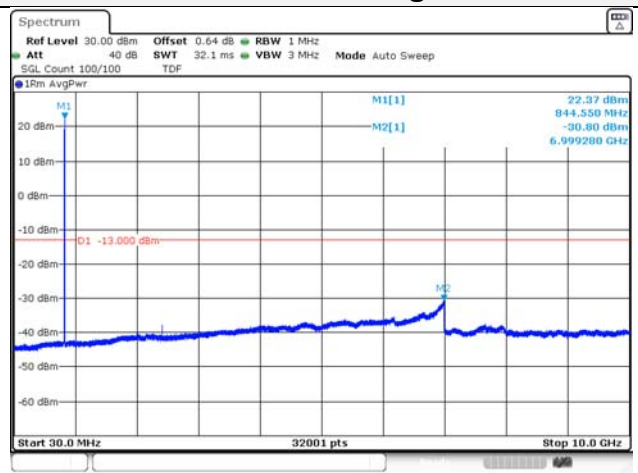

Report No.:
KR21-SRF0098-A
Page (128) of (265)

5M BW QPSK Low ch.

5M BW 16QAM Low ch.

5M BW QPSK Mid ch.

5M BW 16QAM Mid ch.

5M BW QPSK High ch.

5M BW 16QAM High ch.

KCTL Inc.