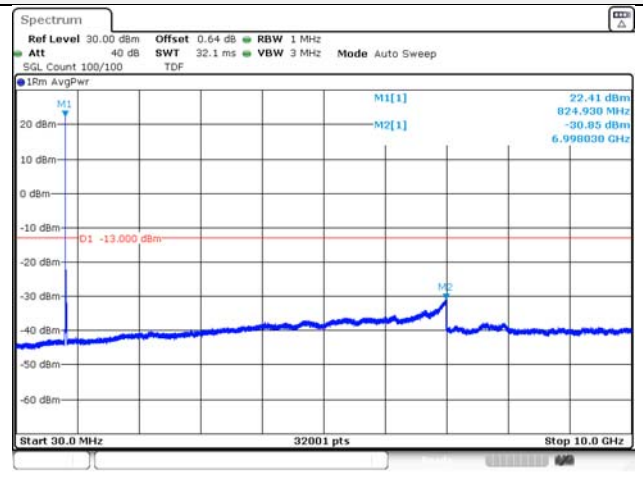

65, Sinwon-ro, Yeongtong-gu,
Suwon-si, Gyeonggi-do, 16677, Korea
TEL: 82-31-285-0894 FAX: 82-505-299-8311
www.kctl.co.kr

Report No.:
KR21-SRF0098-A
Page (146) of (265)

15M BW QPSK Low ch.

15M BW 16QAM Low ch.