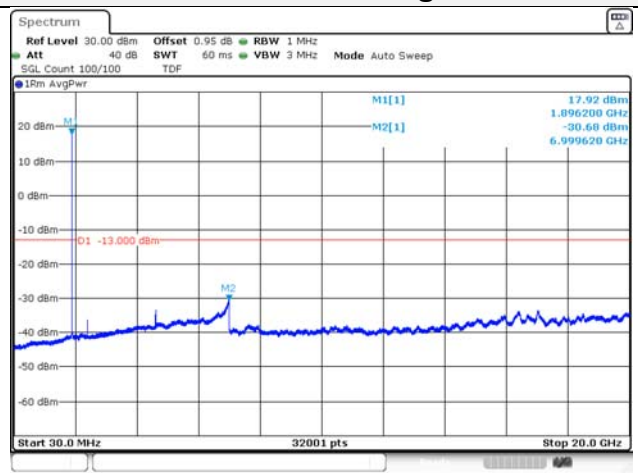

Report No.:
KR21-SRF0098-A
Page (124) of (265)

15M BW QPSK Low ch.

15M BW 16QAM Low ch.

15M BW QPSK Mid ch.

15M BW 16QAM Mid ch.

15M BW QPSK High ch.

15M BW 16QAM High ch.

KCTL Inc.