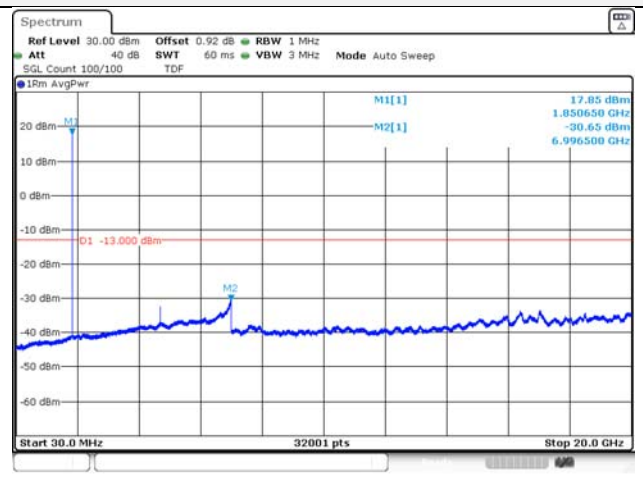

3M BW 16QAM Low ch.