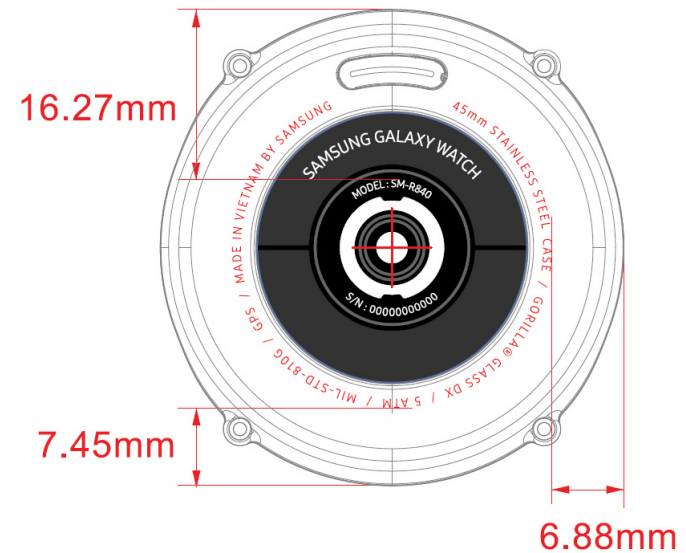

ID Label and Location : SM-R840

FCC certification

Setting>About watch>Device

※ Rear Cover

ID Label and Location : SM-R840X

FCC certification

Setting>About watch>Device

※ Rear Cover

ID Label and Location : SM-R845X

FCC certification

Setting>About watch>Device

※ Rear Cover