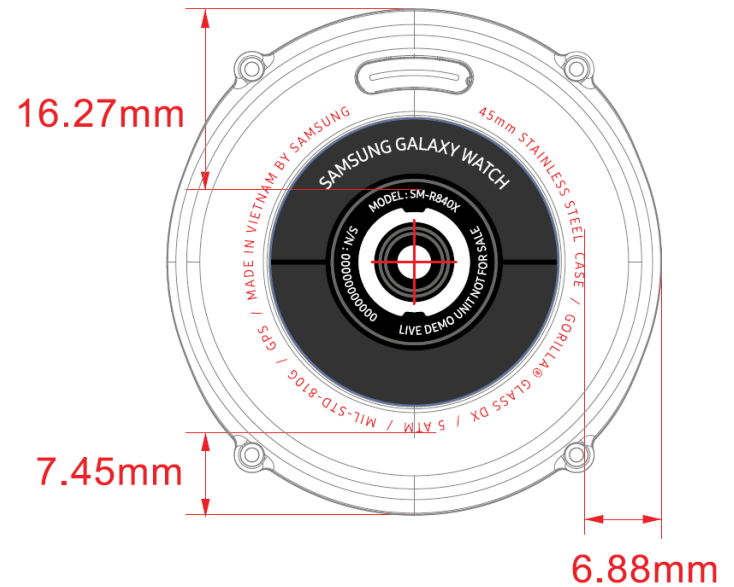

ID Label and Location : SM-R840

FCC certification

Setting>About watch>Device

※ Rear Cover

ID Label and Location : SM-R840X

FCC certification

Setting>About watch>Device

※ Rear Cover

ID Label and Location : SM-R845X

FCC certification

Setting>About watch>Device

※ Rear Cover