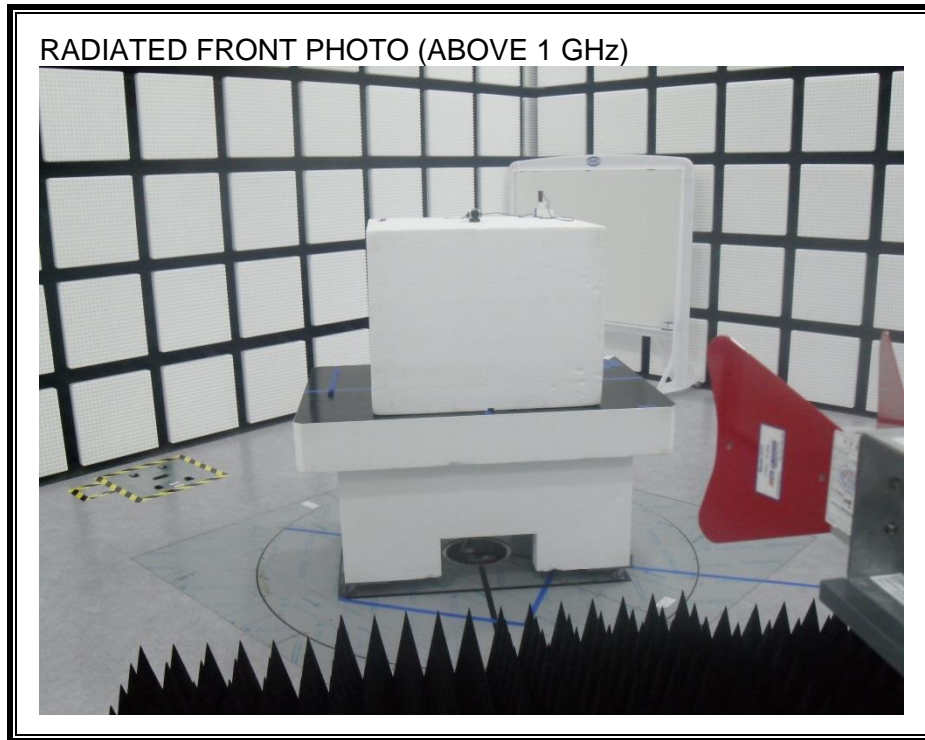

12. SETUP PHOTOS

ANTENNA PORT CONDUCTED RF MEASUREMENT SETUP

RADIATED RF MEASUREMENT SETUP (BELOW 1 GHz)

RADIATED RF MEASUREMENT SETUP (ABOVE 1 GHz)

RADIATED RF MEASUREMENT SETUP FOR PORTABLE CONFIGURATION

Z-AXIS FRONT PHOTO

POWERLINE CONDUCTED EMISSIONS MEASUREMENT SETUP

END OF REPORT