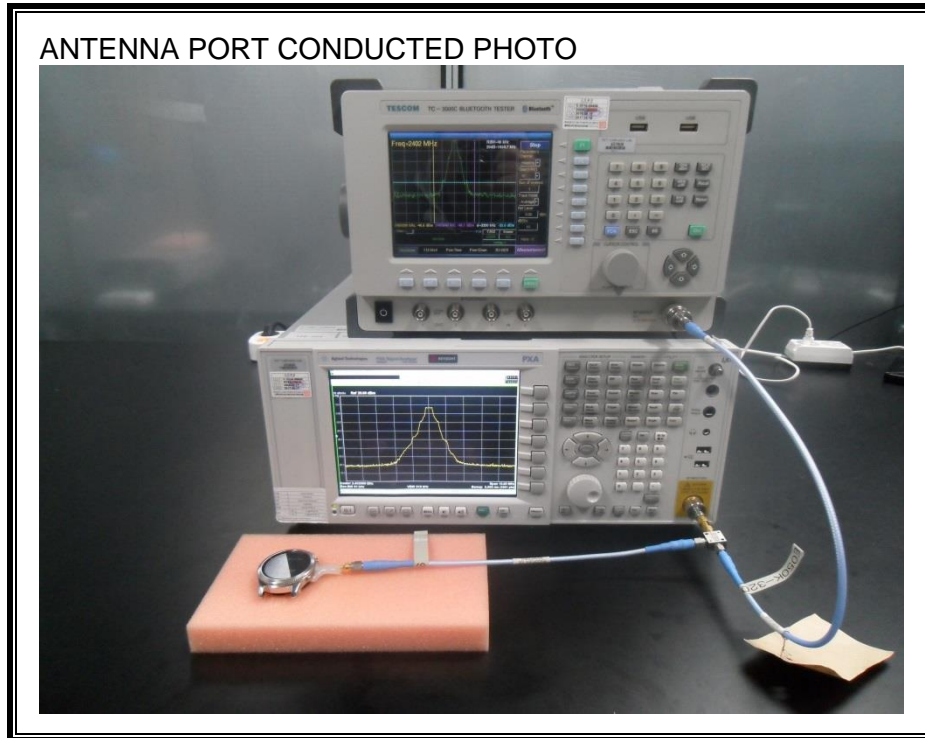

12. SETUP PHOTOS

ANTENNA PORT CONDUCTED RF MEASUREMENT SETUP

RADIATED RF MEASUREMENT SETUP (BELOW 1 GHz)

RADIATED RF MEASUREMENT SETUP (ABOVE 1 GHz)

RADIATED RF MEASUREMENT SETUP FOR PORTABLE CONFIGURATION

Z-AXIS FRONT PHOTO

POWERLINE CONDUCTED EMISSIONS MEASUREMENT SETUP

END OF REPORT