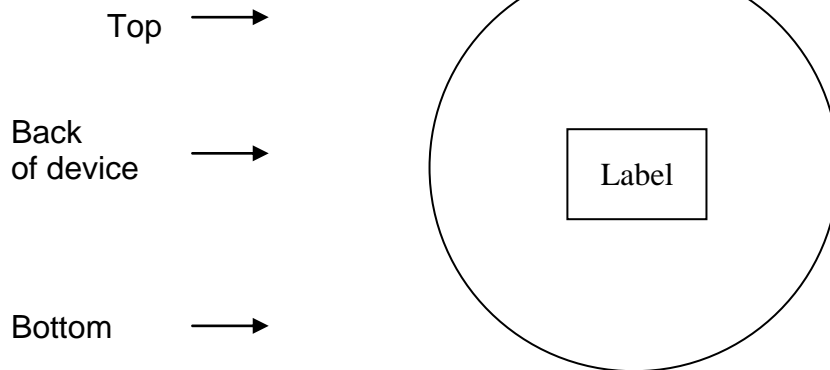

Label and Location

Model: SM-R775V
FCC ID: A3LSMR775V

Label:

Location:

Smart Wearable : FCC ID is printed on bottom of the device

The FCC ID is printed on the bottom of the device. The FCC ID is readily visible to the user. The label is permanently engraved printed and not easily removed from the device.