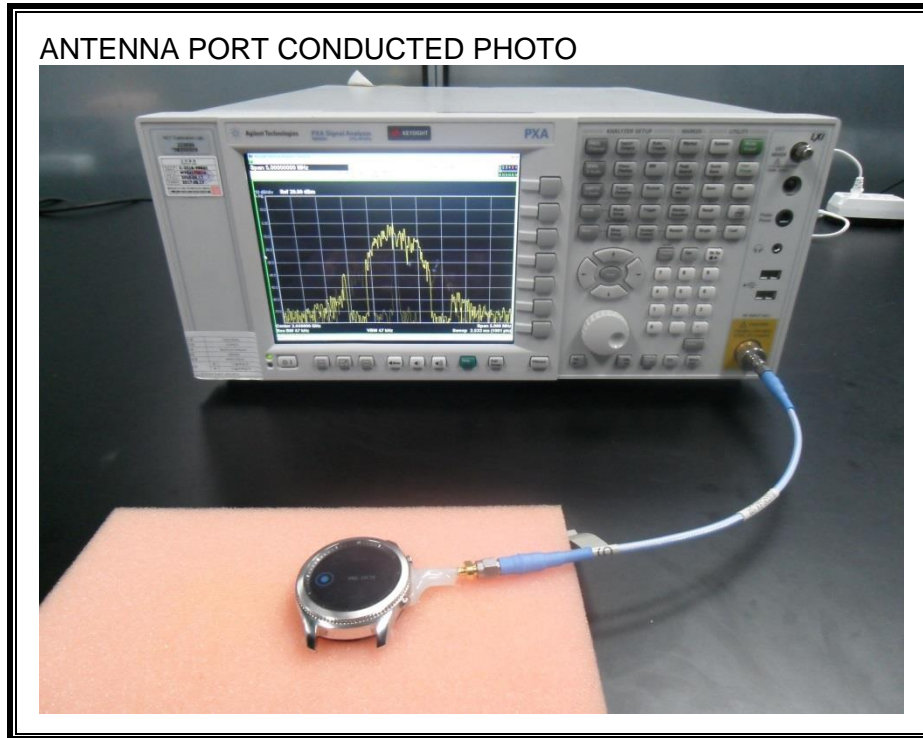

12. SETUP PHOTOS

ANTENNA PORT CONDUCTED RF MEASUREMENT SETUP

RADIATED RF MEASUREMENT SETUP (BELOW 1 GHz)

RADIATED RF MEASUREMENT SETUP (ABOVE 1 GHz)

RADIATED RF MEASUREMENT SETUP FOR PORTABLE CONFIGURATION

POWERLINE CONDUCTED EMISSIONS MEASUREMENT SETUP

END OF REPORT