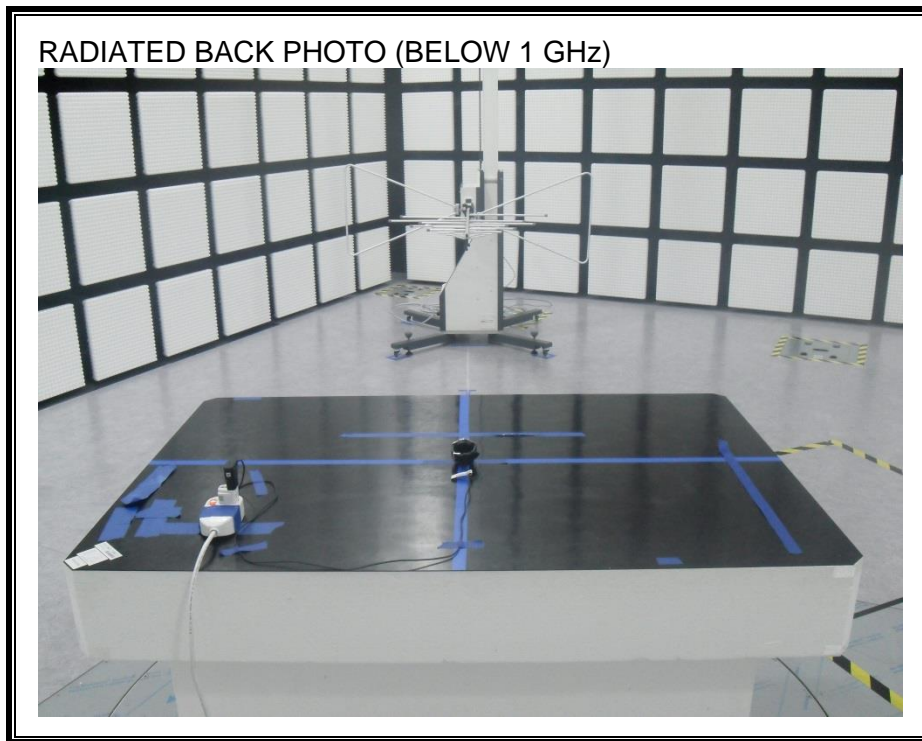

12. SETUP PHOTOS

ANTENNA PORT CONDUCTED RF MEASUREMENT SETUP

RADIATED RF MEASUREMENT SETUP (BELOW 1 GHz)

RADIATED RF MEASUREMENT SETUP (ABOVE 1 GHz)

RADIATED RF MEASUREMENT SETUP FOR PORTABLE CONFIGURATION

POWERLINE CONDUCTED EMISSIONS MEASUREMENT SETUP

END OF REPORT