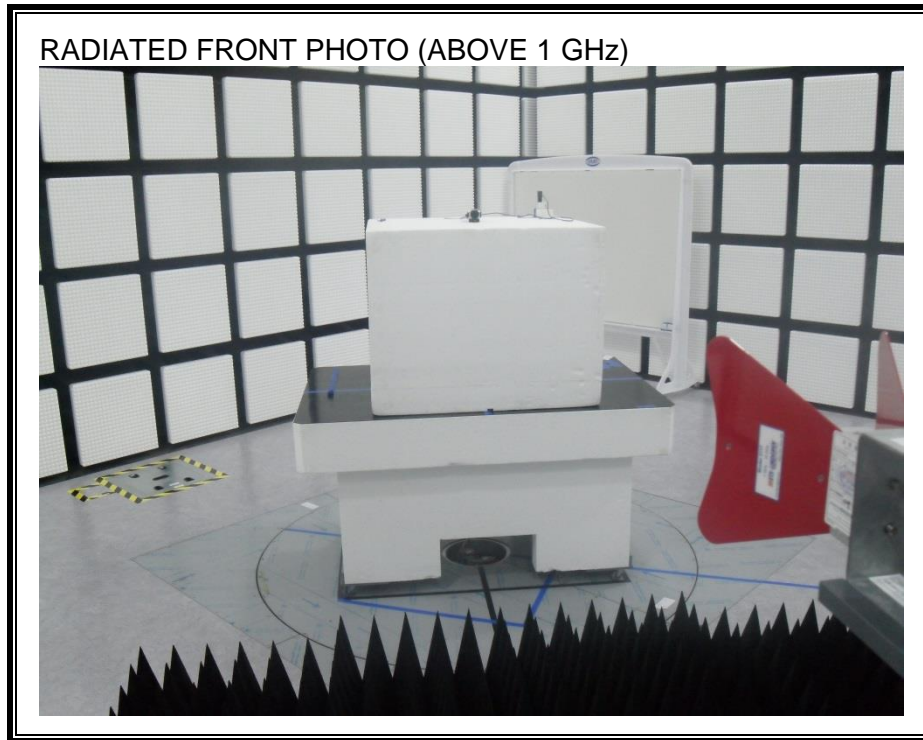

## 12. SETUP PHOTOS

### ANTENNA PORT CONDUCTED RF MEASUREMENT SETUP

**RADIATED RF MEASUREMENT SETUP (BELOW 1 GHz)**

**RADIATED RF MEASUREMENT SETUP (ABOVE 1 GHz)**

**RADIATED RF MEASUREMENT SETUP FOR PORTABLE CONFIGURATION**

Z-AXIS FRONT PHOTO

**POWERLINE CONDUCTED EMISSIONS MEASUREMENT SETUP**

**END OF REPORT**