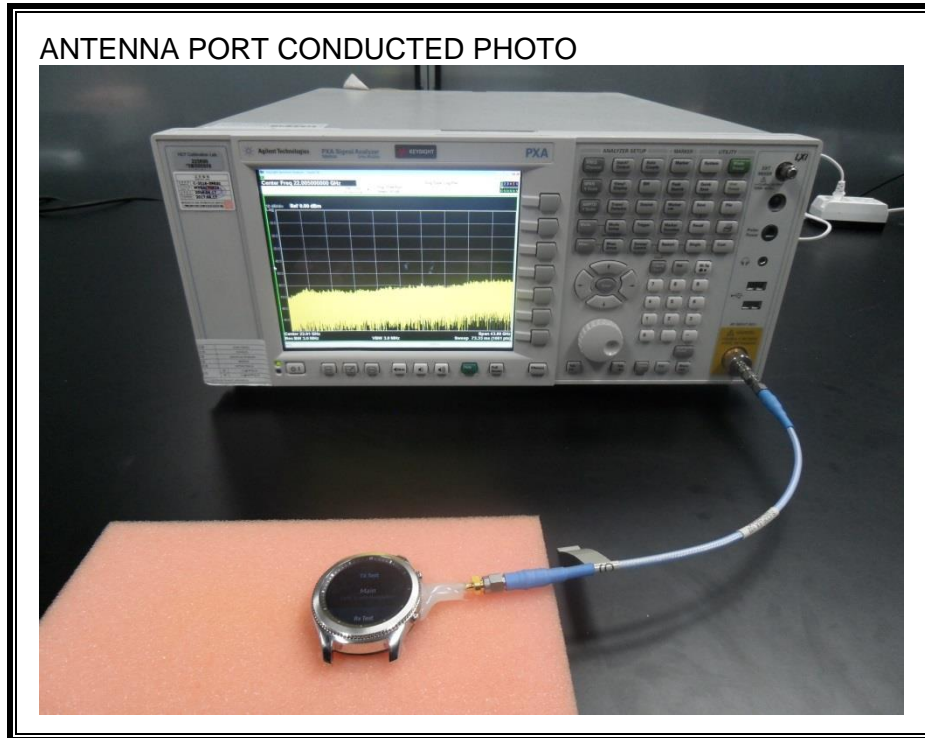

### ANTENNA PORT CONDUCTED RF MEASUREMENT SETUP

**RADIATED RF MEASUREMENT SETUP (BELOW 1 GHz)**

**RADIATED RF MEASUREMENT SETUP (ABOVE 1 GHz)**

**RADIATED RF MEASUREMENT SETUP FOR PORTABLE CONFIGURATION**

Z-AXIS FRONT PHOTO

**POWERLINE CONDUCTED EMISSIONS MEASUREMENT SETUP**

**END OF REPORT**