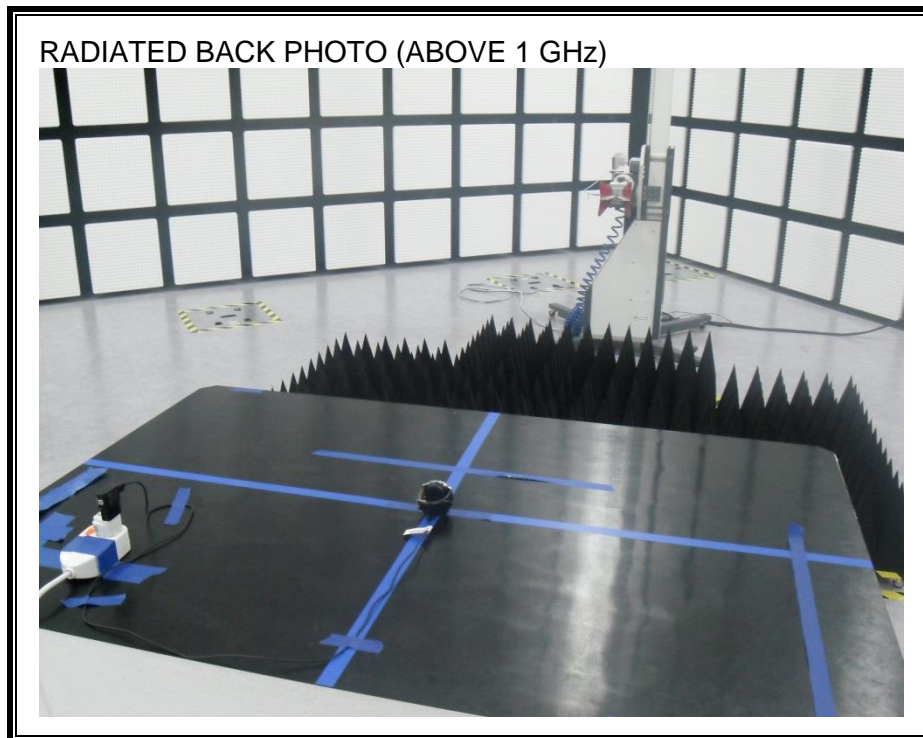

12. SETUP PHOTOS

ANTENNA PORT CONDUCTED RF MEASUREMENT SETUP

RADIATED RF MEASUREMENT SETUP (BELOW 1 GHz)

RADIATED RF MEASUREMENT SETUP (ABOVE 1 GHz)

RADIATED RF MEASUREMENT SETUP FOR PORTABLE CONFIGURATION

Z-AXIS FRONT PHOTO

ENVIRONMENTAL CHAMBER PHOTO

END OF REPORT