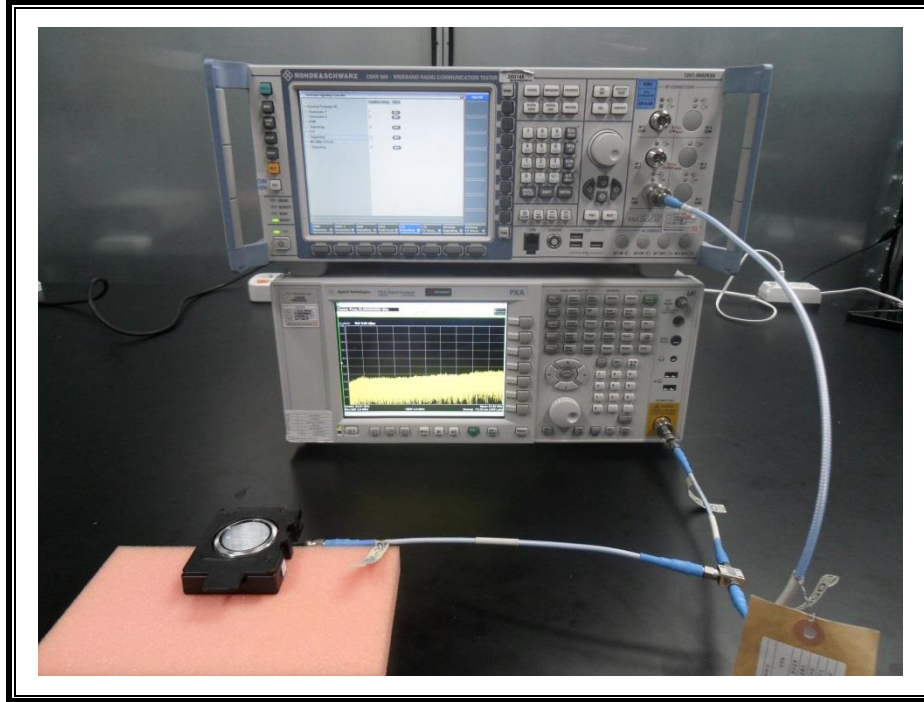

12. SETUP PHOTOS

ANTENNA PORT CONDUCTED RF MEASUREMENT SETUP

RADIATED RF MEASUREMENT SETUP (BELOW 1 GHz)

RADIATED RF MEASUREMENT SETUP (ABOVE 1 GHz)

RADIATED RF MEASUREMENT SETUP FOR PORTABLE CONFIGURATION

Z-AXIS FRONT PHOTO

ENVIRONMENTAL CHAMBER PHOTO

END OF REPORT