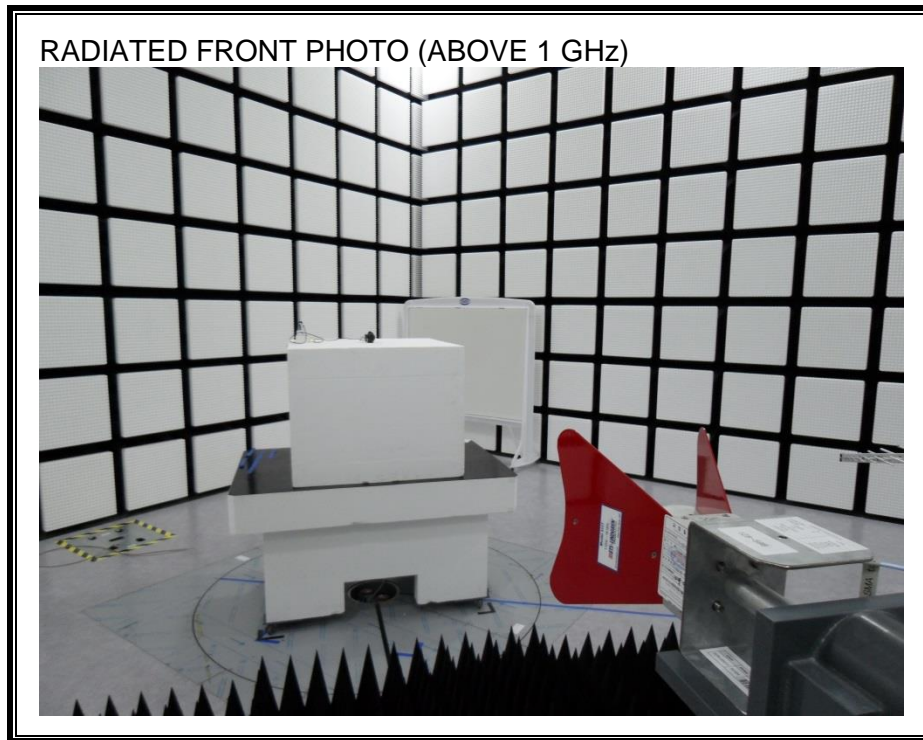

13. SETUP PHOTOS

RADIATED RF MEASUREMENT SETUP (BELOW 1 GHz)

RADIATED RF MEASUREMENT SETUP (ABOVE 1 GHz)

RADIATED RF MEASUREMENT SETUP FOR PORTABLE CONFIGURATION

Z-AXIS FRONT PHOTO

POWERLINE CONDUCTED EMISSIONS MEASUREMENT SETUP