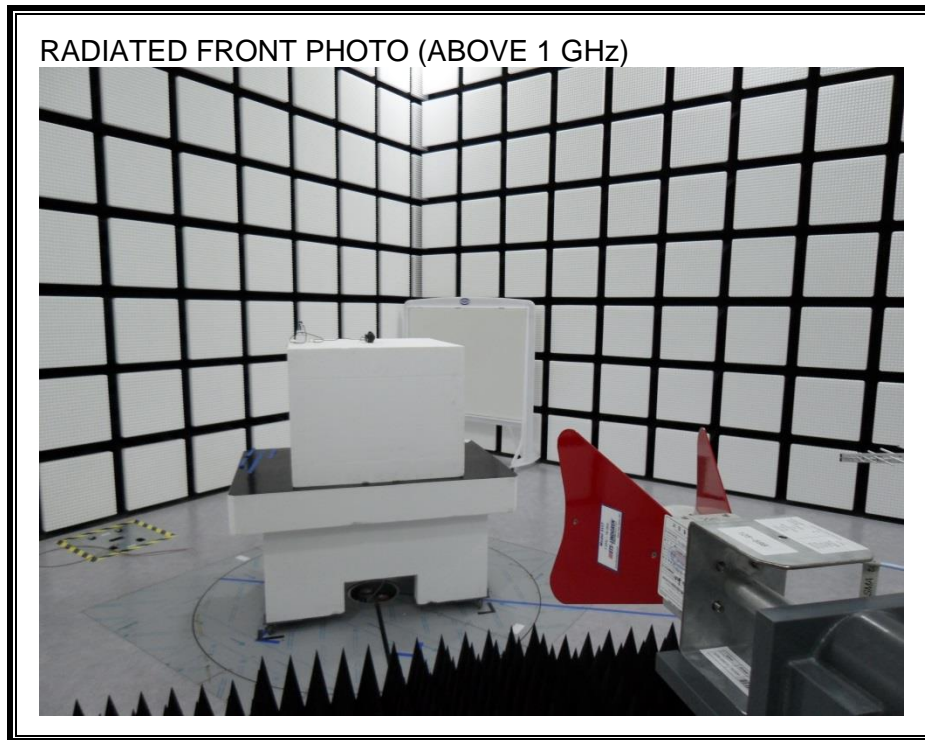

11. SETUP PHOTOS

RADIATED RF MEASUREMENT SETUP (BELOW 1 GHz)

RADIATED RF MEASUREMENT SETUP (ABOVE 1 GHz)

RADIATED RF MEASUREMENT SETUP FOR PORTABLE CONFIGURATION

Z-AXIS FRONT PHOTO

POWERLINE CONDUCTED EMISSIONS MEASUREMENT SETUP