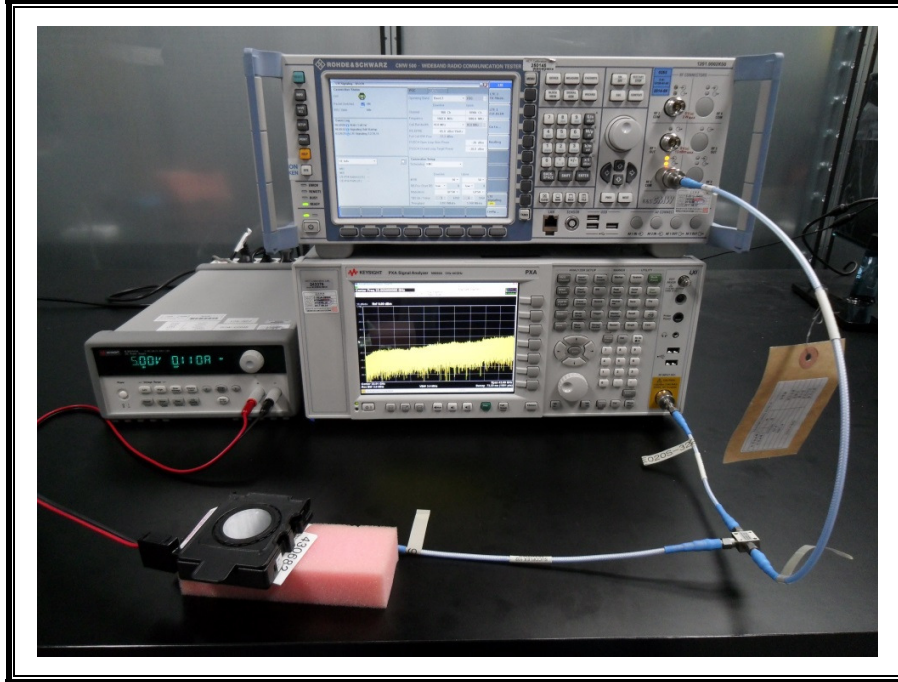

12. SETUP PHOTOS

ANTENNA PORT CONDUCTED RF MEASUREMENT SETUP

RADIATED RF MEASUREMENT SETUP (BELOW 1 GHz)

RADIATED RF MEASUREMENT SETUP (ABOVE 1 GHz)

RADIATED RF MEASUREMENT SETUP FOR PORTABLE CONFIGURATION

X-AXIS FRONT PHOTO

Y-AXIS FRONT PHOTO

ENVIRONMENTAL CHAMBER PHOTO

END OF REPORT