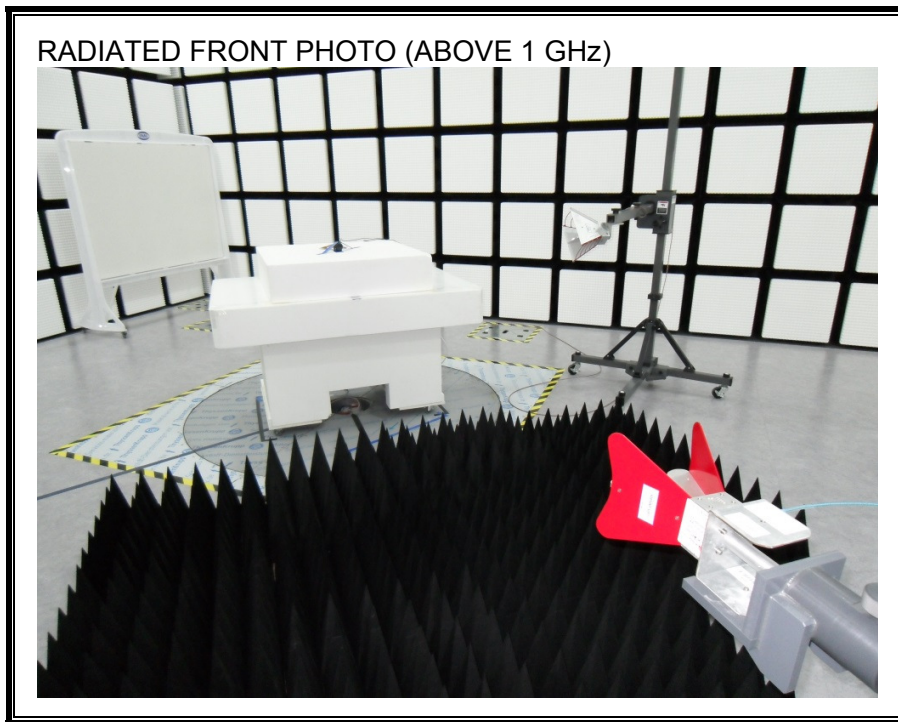

12. SETUP PHOTOS

ANTENNA PORT CONDUCTED RF MEASUREMENT SETUP

RADIATED RF MEASUREMENT SETUP (BELOW 1 GHz)

RADIATED RF MEASUREMENT SETUP (ABOVE 1 GHz)

RADIATED RF MEASUREMENT SETUP FOR PORTABLE CONFIGURATION

X-AXIS FRONT PHOTO

Y-AXIS FRONT PHOTO

ENVIRONMENTAL CHAMBER PHOTO

END OF REPORT