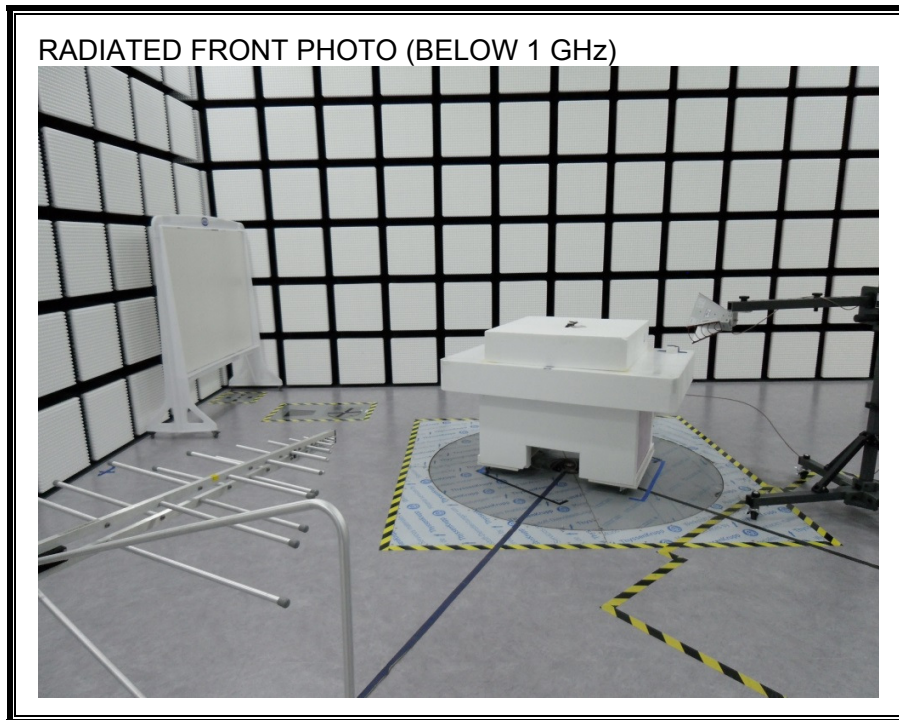

12. SETUP PHOTOS

ANTENNA PORT CONDUCTED RF MEASUREMENT SETUP

RADIATED RF MEASUREMENT SETUP (BELOW 1 GHz)

RADIATED RF MEASUREMENT SETUP (ABOVE 1 GHz)

RADIATED RF MEASUREMENT SETUP FOR PORTABLE CONFIGURATION

X-AXIS FRONT PHOTO

Y-AXIS FRONT PHOTO

ENVIRONMENTAL CHAMBER PHOTO

END OF REPORT