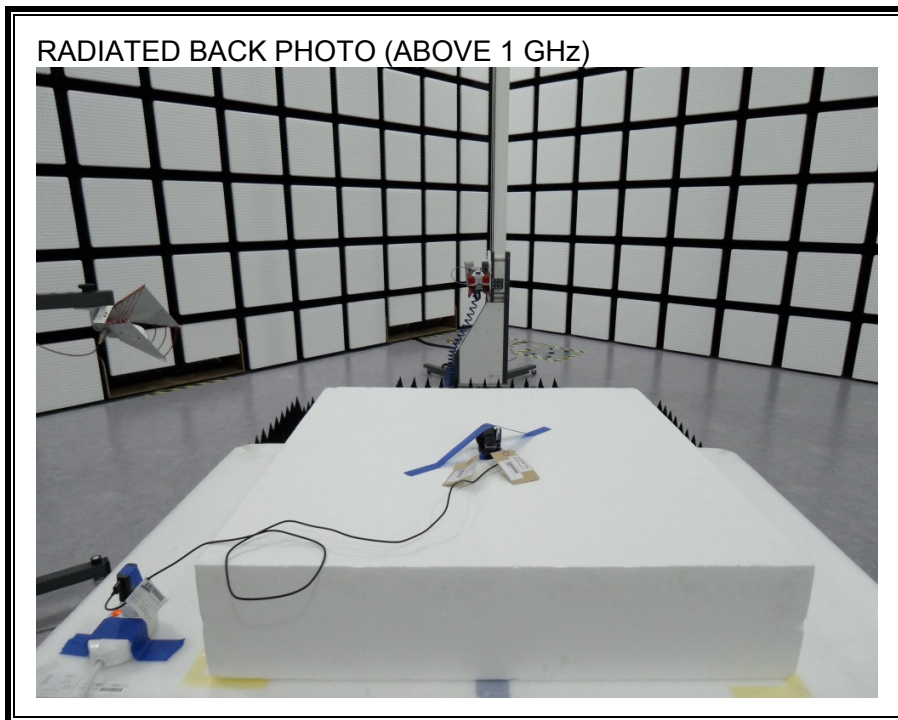

12. SETUP PHOTOS

ANTENNA PORT CONDUCTED RF MEASUREMENT SETUP

RADIATED RF MEASUREMENT SETUP (BELOW 1 GHz)

RADIATED RF MEASUREMENT SETUP (ABOVE 1 GHz)

RADIATED RF MEASUREMENT SETUP FOR PORTABLE CONFIGURATION

X-AXIS FRONT PHOTO

Y-AXIS FRONT PHOTO

ENVIRONMENTAL CHAMBER PHOTO

END OF REPORT