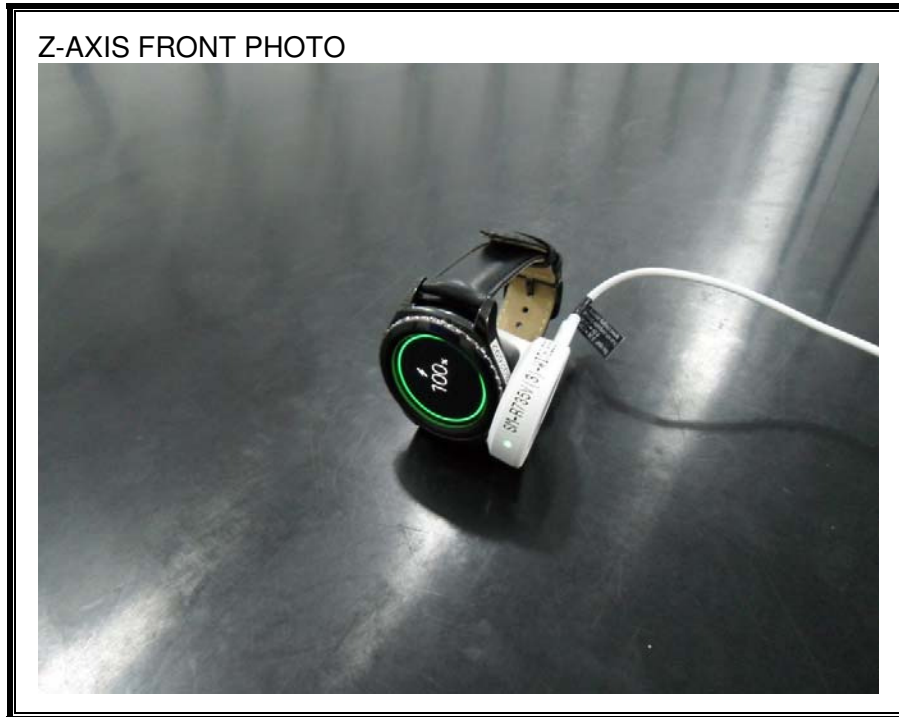

#### ANTENNA PORT CONDUCTED RF MEASUREMENT SETUP

**RADIATED RF MEASUREMENT SETUP (BELOW 1 GHz)**

**RADIATED RF MEASUREMENT SETUP (ABOVE 1 GHz)**

**RADIATED RF MEASUREMENT SETUP FOR PORTABLE CONFIGURATION**