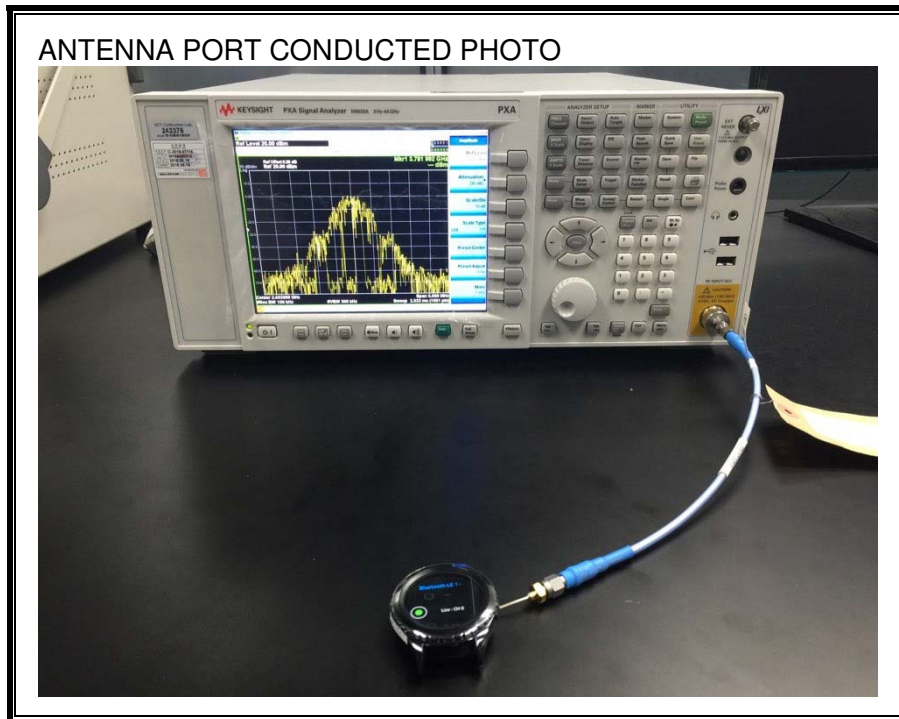

#### ANTENNA PORT CONDUCTED RF MEASUREMENT SETUP

**RADIATED RF MEASUREMENT SETUP (BELOW 1 GHz)**

**RADIATED RF MEASUREMENT SETUP (ABOVE 1 GHz)**

**RADIATED RF MEASUREMENT SETUP FOR PORTABLE CONFIGURATION**

**POWERLINE CONDUCTED EMISSIONS MEASUREMENT SETUP**

**END OF REPORT**