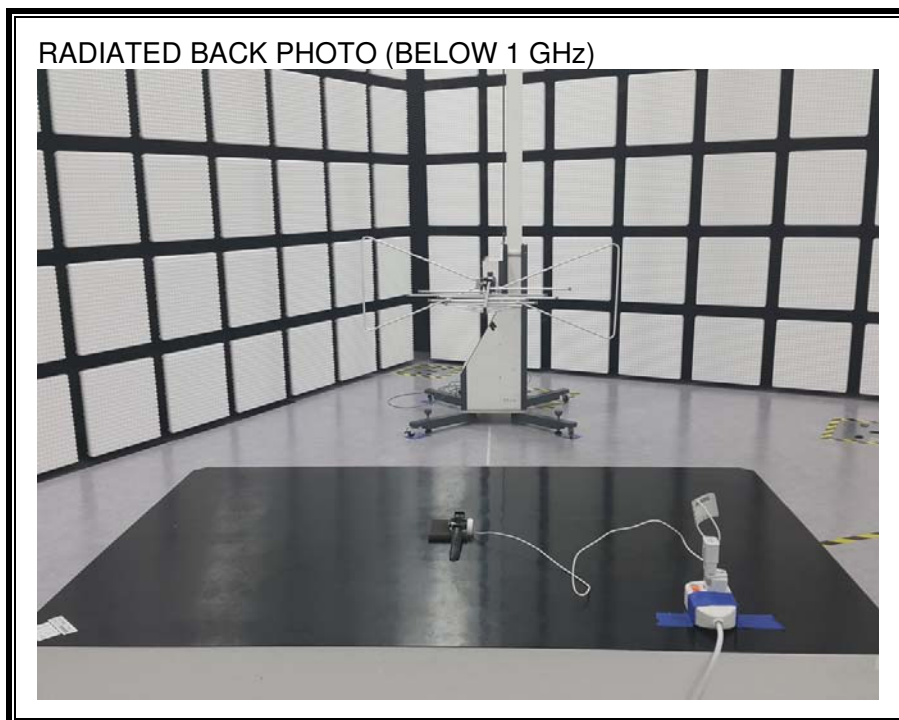

13. SETUP PHOTOS

ANTENNA PORT CONDUCTED RF MEASUREMENT SETUP

RADIATED RF MEASUREMENT SETUP (BELOW 1 GHz)

RADIATED RF MEASUREMENT SETUP (ABOVE 1 GHz)

RADIATED RF MEASUREMENT SETUP FOR PORTABLE CONFIGURATION

POWERLINE CONDUCTED EMISSIONS MEASUREMENT SETUP

END OF REPORT