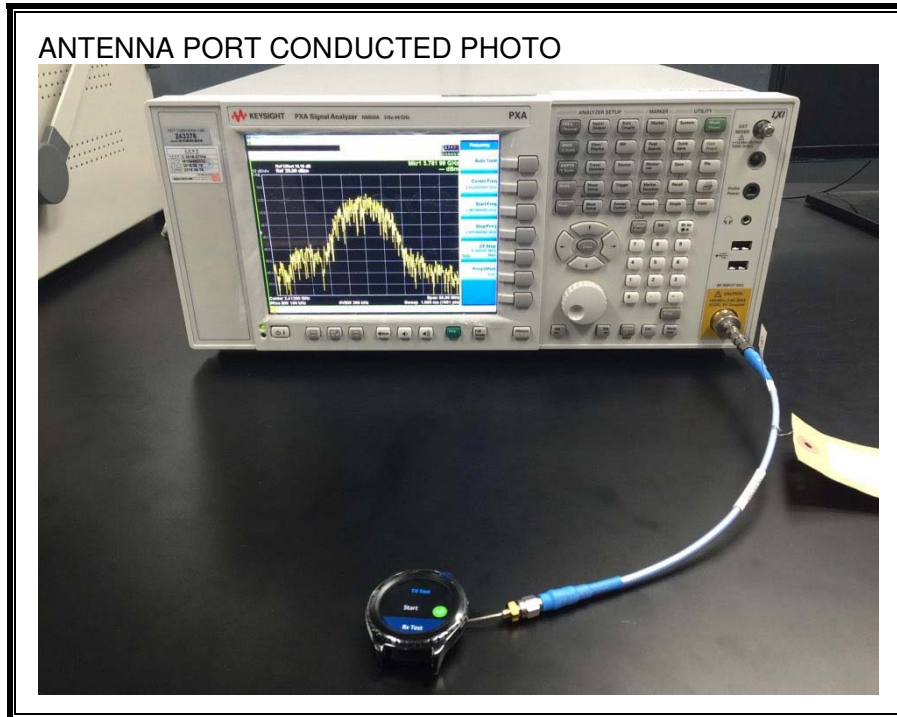

13. SETUP PHOTOS

ANTENNA PORT CONDUCTED RF MEASUREMENT SETUP

RADIATED RF MEASUREMENT SETUP (BELOW 1 GHz)

RADIATED RF MEASUREMENT SETUP (ABOVE 1 GHz)

RADIATED RF MEASUREMENT SETUP FOR PORTABLE CONFIGURATION

POWERLINE CONDUCTED EMISSIONS MEASUREMENT SETUP

END OF REPORT