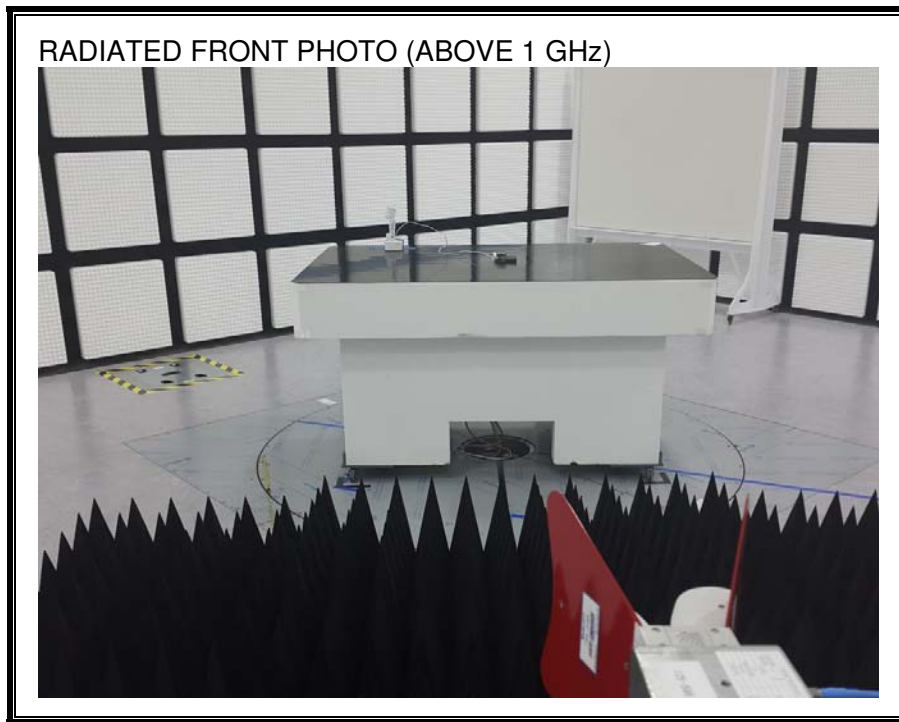

13. SETUP PHOTOS

ANTENNA PORT CONDUCTED RF MEASUREMENT SETUP

RADIATED RF MEASUREMENT SETUP (BELOW 1 GHz)

RADIATED RF MEASUREMENT SETUP (ABOVE 1 GHz)

RADIATED RF MEASUREMENT SETUP FOR PORTABLE CONFIGURATION

POWERLINE CONDUCTED EMISSIONS MEASUREMENT SETUP

END OF REPORT