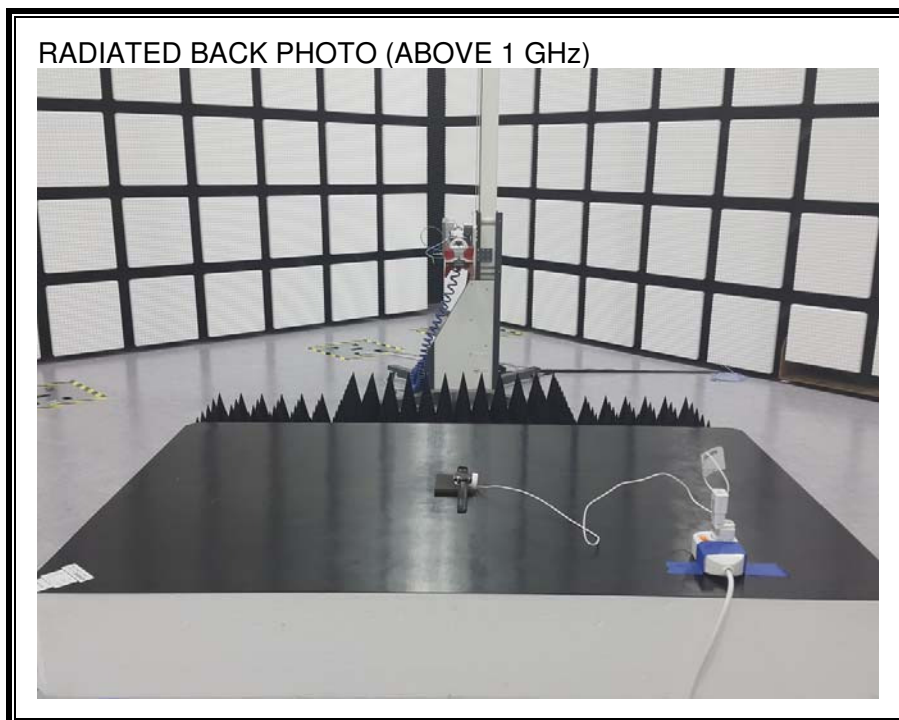

13. SETUP PHOTOS

ANTENNA PORT CONDUCTED RF MEASUREMENT SETUP

RADIATED RF MEASUREMENT SETUP (BELOW 1 GHz)

RADIATED RF MEASUREMENT SETUP (ABOVE 1 GHz)

RADIATED RF MEASUREMENT SETUP FOR PORTABLE CONFIGURATION

POWERLINE CONDUCTED EMISSIONS MEASUREMENT SETUP

END OF REPORT