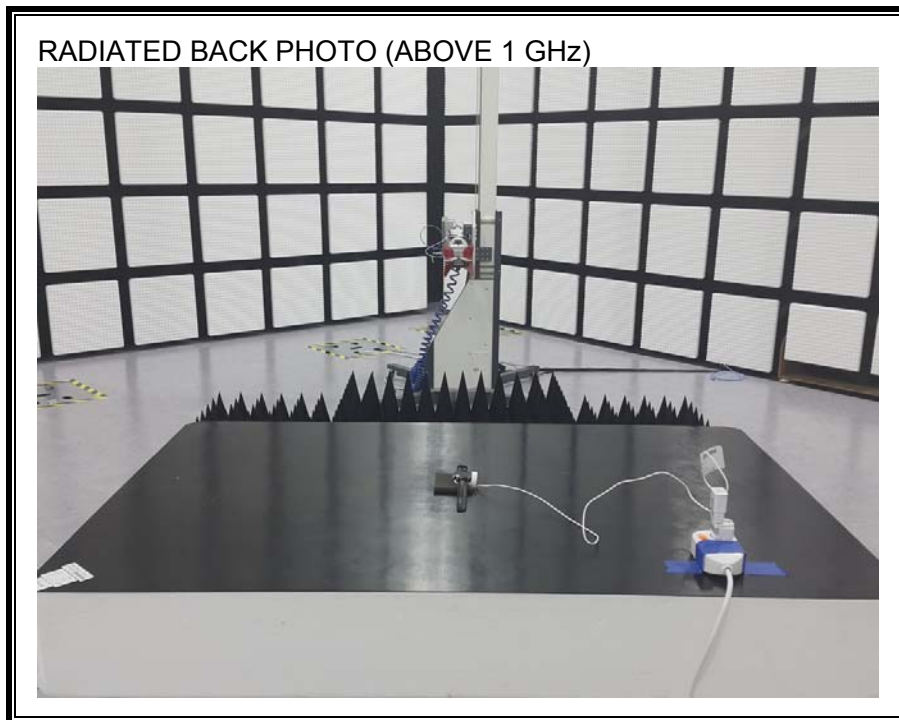

11. SETUP PHOTOS

ANTENNA PORT CONDUCTED RF MEASUREMENT SETUP

RADIATED RF MEASUREMENT SETUP (BELOW 1 GHz)

RADIATED RF MEASUREMENT SETUP (ABOVE 1 GHz)

RADIATED RF MEASUREMENT SETUP FOR PORTABLE CONFIGURATION

POWERLINE CONDUCTED EMISSIONS MEASUREMENT SETUP

END OF REPORT