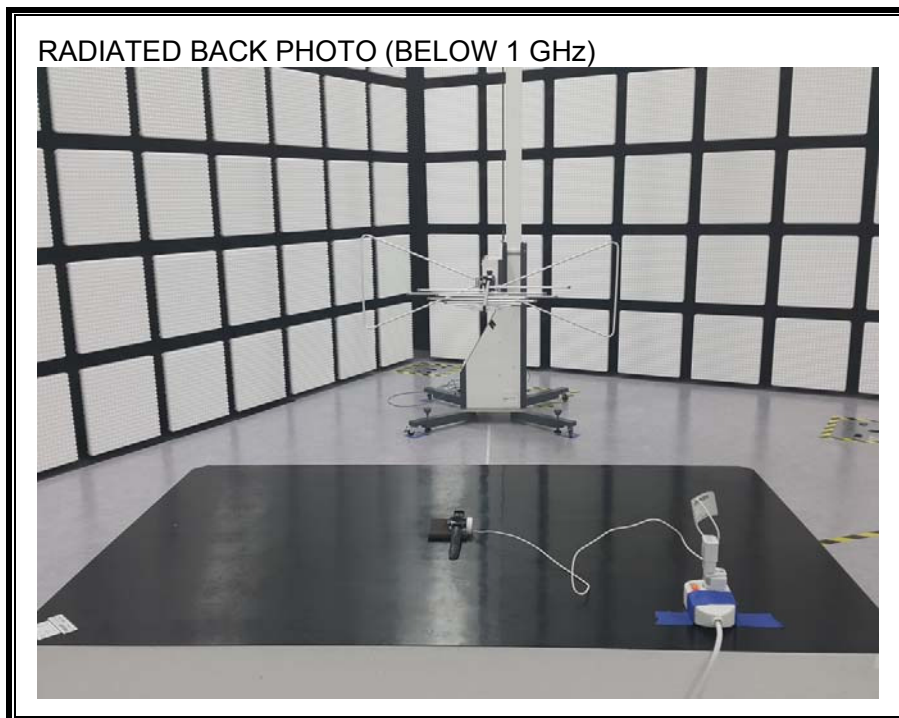

11. SETUP PHOTOS

ANTENNA PORT CONDUCTED RF MEASUREMENT SETUP

RADIATED RF MEASUREMENT SETUP (BELOW 1 GHz)

RADIATED RF MEASUREMENT SETUP (ABOVE 1 GHz)

RADIATED RF MEASUREMENT SETUP FOR PORTABLE CONFIGURATION

POWERLINE CONDUCTED EMISSIONS MEASUREMENT SETUP

END OF REPORT