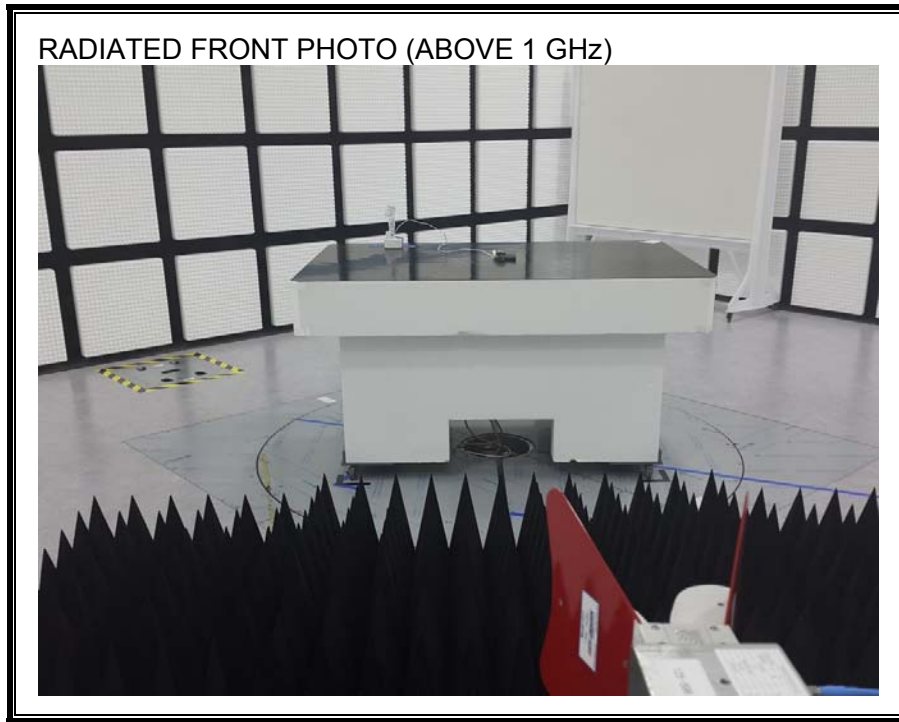

11. SETUP PHOTOS

ANTENNA PORT CONDUCTED RF MEASUREMENT SETUP

RADIATED RF MEASUREMENT SETUP (BELOW 1 GHz)

RADIATED RF MEASUREMENT SETUP (ABOVE 1 GHz)

RADIATED RF MEASUREMENT SETUP FOR PORTABLE CONFIGURATION

POWERLINE CONDUCTED EMISSIONS MEASUREMENT SETUP

END OF REPORT