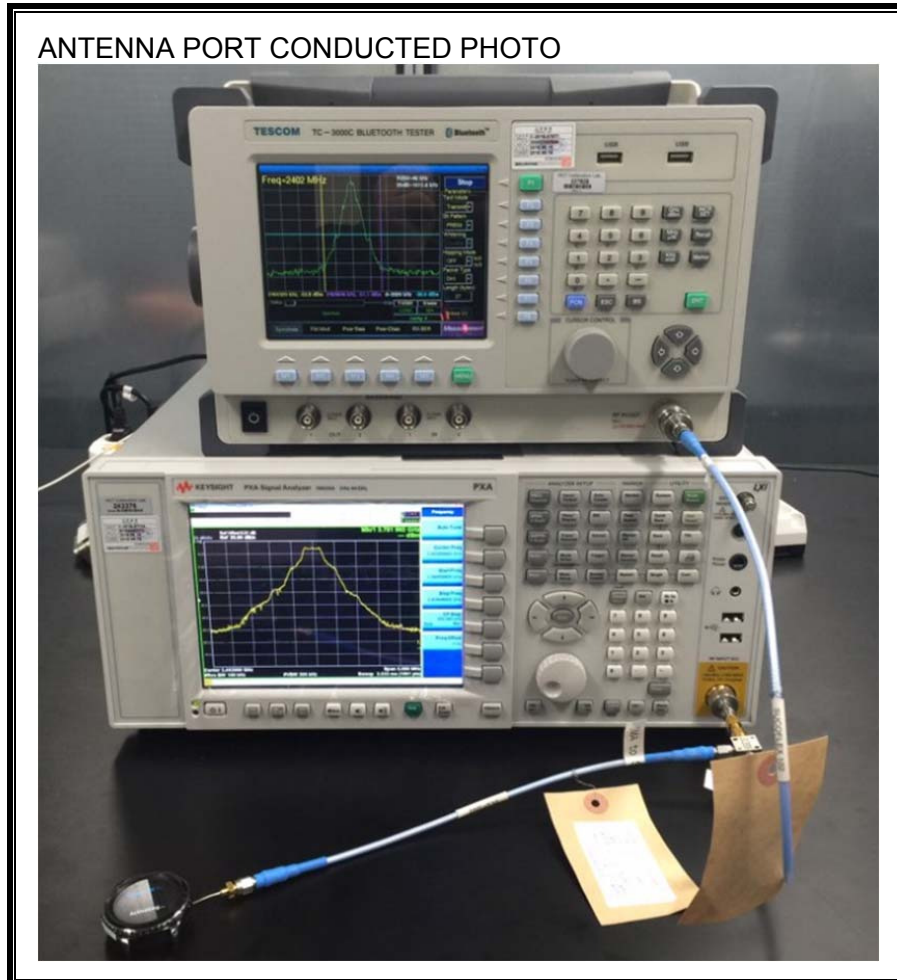

11. SETUP PHOTOS

ANTENNA PORT CONDUCTED RF MEASUREMENT SETUP

RADIATED RF MEASUREMENT SETUP (BELOW 1 GHz)

RADIATED RF MEASUREMENT SETUP (ABOVE 1 GHz)

RADIATED RF MEASUREMENT SETUP FOR PORTABLE CONFIGURATION

POWERLINE CONDUCTED EMISSIONS MEASUREMENT SETUP

END OF REPORT