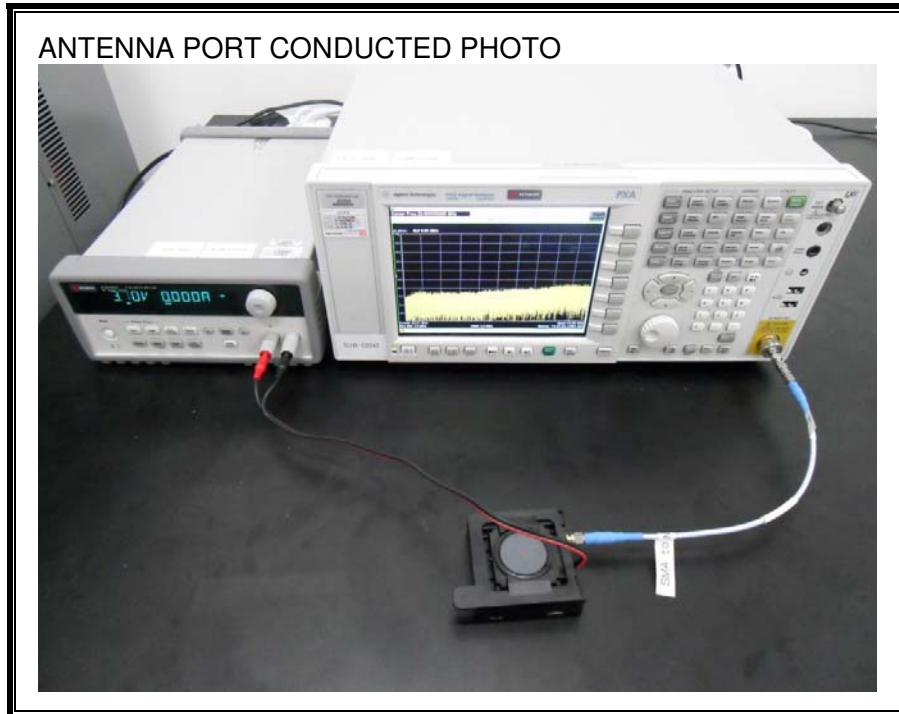

13. SETUP PHOTOS

ANTENNA PORT CONDUCTED RF MEASUREMENT SETUP

RADIATED RF MEASUREMENT SETUP (BELOW 1 GHz)

RADIATED RF MEASUREMENT SETUP (ABOVE 1 GHz)

RADIATED RF MEASUREMENT SETUP FOR PORTABLE CONFIGURATION

X-AXIS FRONT PHOTO

Y-AXIS FRONT PHOTO

POWERLINE CONDUCTED EMISSIONS MEASUREMENT SETUP

END OF REPORT