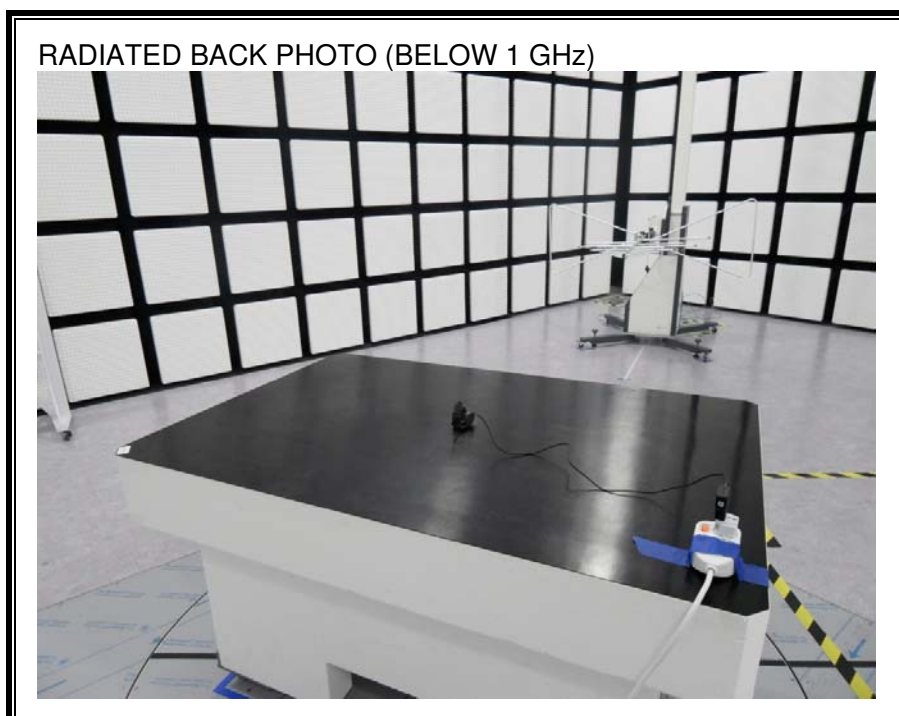

13. SETUP PHOTOS

ANTENNA PORT CONDUCTED RF MEASUREMENT SETUP

RADIATED RF MEASUREMENT SETUP (BELOW 1 GHz)

RADIATED RF MEASUREMENT SETUP (ABOVE 1 GHz)

RADIATED RF MEASUREMENT SETUP FOR PORTABLE CONFIGURATION

X-AXIS FRONT PHOTO

Y-AXIS FRONT PHOTO

POWERLINE CONDUCTED EMISSIONS MEASUREMENT SETUP

END OF REPORT