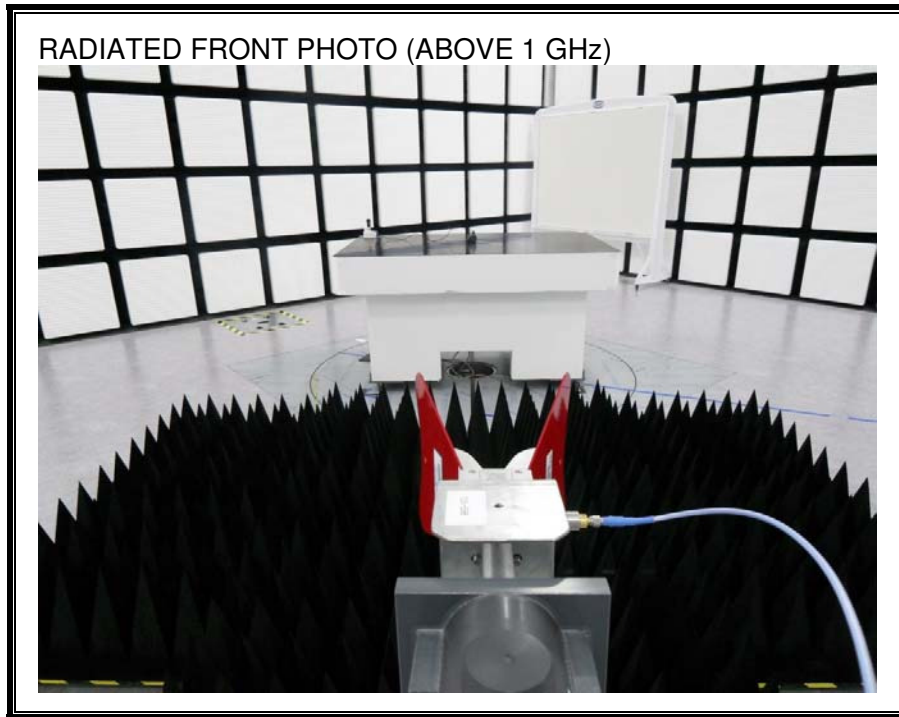

13. SETUP PHOTOS

ANTENNA PORT CONDUCTED RF MEASUREMENT SETUP

RADIATED RF MEASUREMENT SETUP (BELOW 1 GHz)

RADIATED RF MEASUREMENT SETUP (ABOVE 1 GHz)

RADIATED RF MEASUREMENT SETUP FOR PORTABLE CONFIGURATION

X-AXIS FRONT PHOTO

Y-AXIS FRONT PHOTO

POWERLINE CONDUCTED EMISSIONS MEASUREMENT SETUP

END OF REPORT