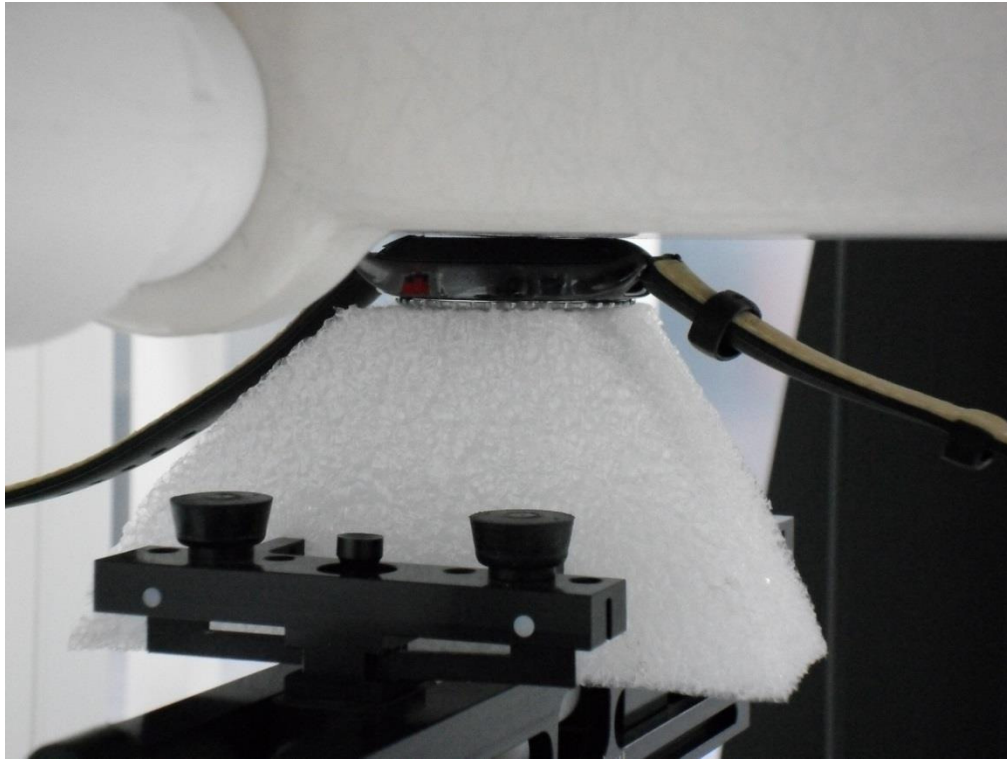

DUT and SAR Set-up Photos

Overall Dimensions

Front View of the DUT

Rear View of the DUT

Extremity Exposure Conditions

Flat / Rear

Next-to-Mouth Exposure Conditions

Flat / Front (10mm)

Antenna Dimensions & Separation Distances