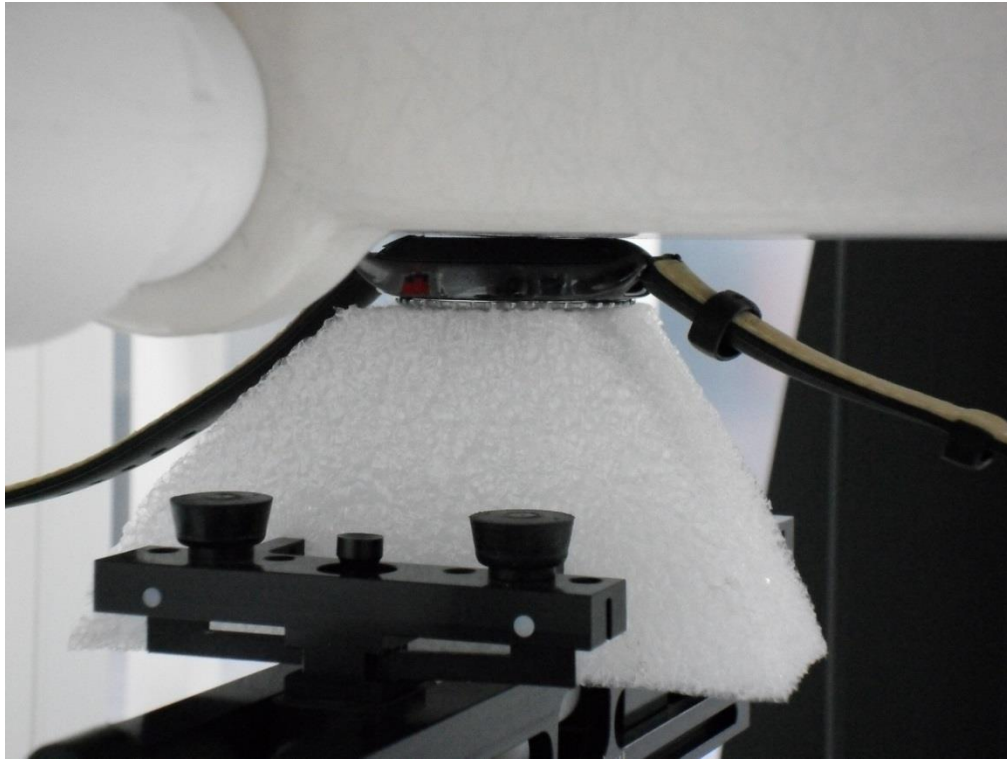

DUT and SAR Set-up Photos

Overall Dimensions

Front View of the DUT

Rear View of the DUT

Extremity Exposure Conditions

Flat / Rear

Next-to-Mouth Exposure Conditions

Flat / Front (10mm)

Antenna Dimensions & Separation Distances