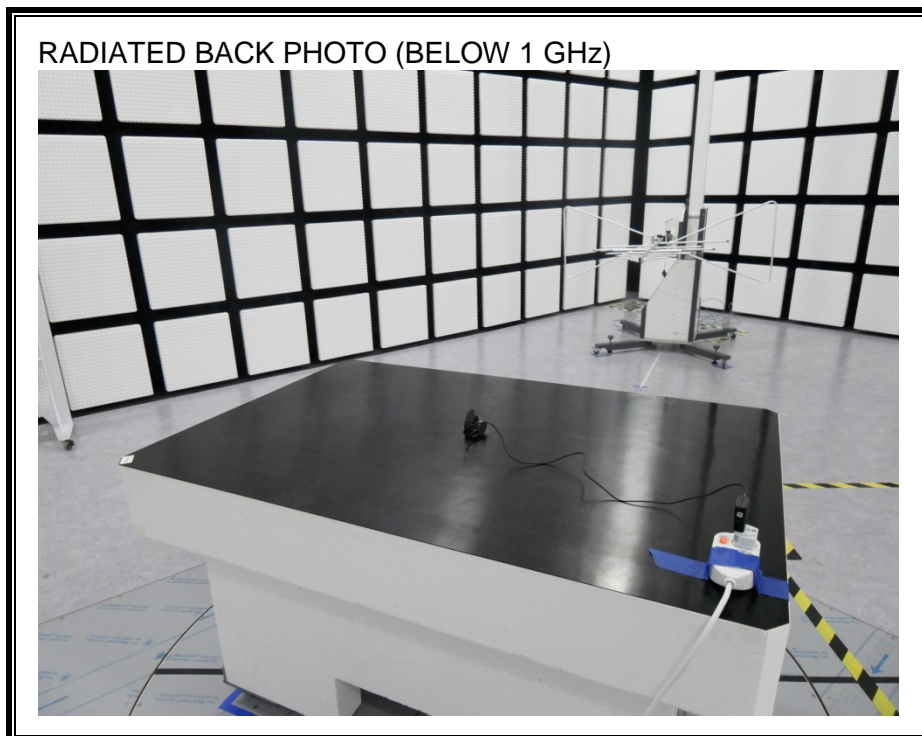

#### ANTENNA PORT CONDUCTED RF MEASUREMENT SETUP

**RADIATED RF MEASUREMENT SETUP (BELOW 1 GHz)**

**RADIATED RF MEASUREMENT SETUP (ABOVE 1 GHz)**

**RADIATED RF MEASUREMENT SETUP FOR PORTABLE CONFIGURATION**

Z-AXIS FRONT PHOTO

**POWERLINE CONDUCTED EMISSIONS MEASUREMENT SETUP**

**END OF REPORT**