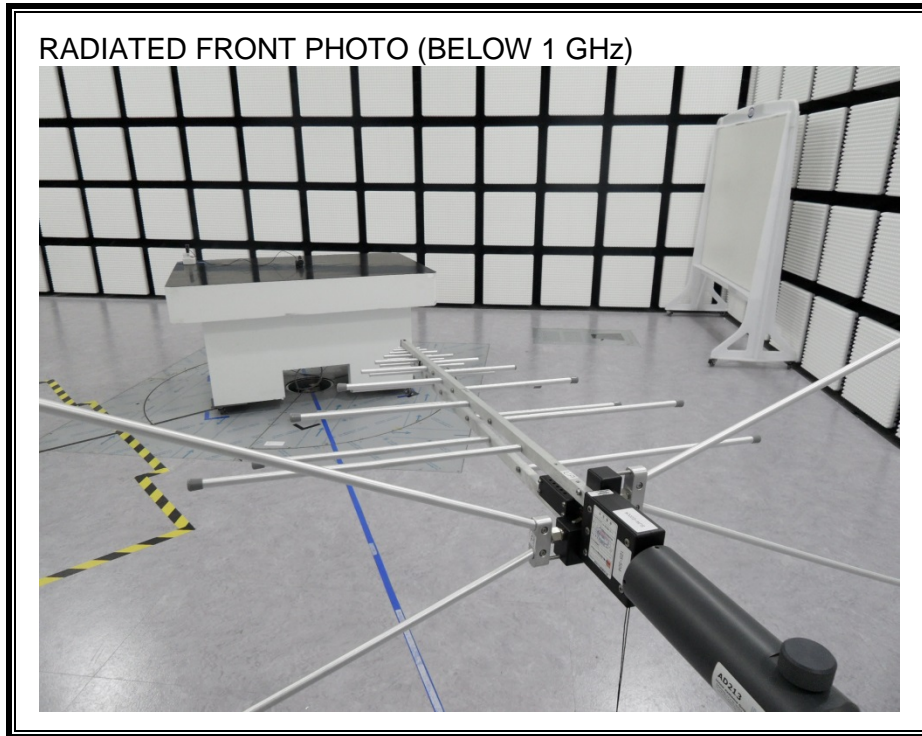

#### ANTENNA PORT CONDUCTED RF MEASUREMENT SETUP

**RADIATED RF MEASUREMENT SETUP (BELOW 1 GHz)**

**RADIATED RF MEASUREMENT SETUP (ABOVE 1 GHz)**

**RADIATED RF MEASUREMENT SETUP FOR PORTABLE CONFIGURATION**

Z-AXIS FRONT PHOTO

**POWERLINE CONDUCTED EMISSIONS MEASUREMENT SETUP**

**END OF REPORT**