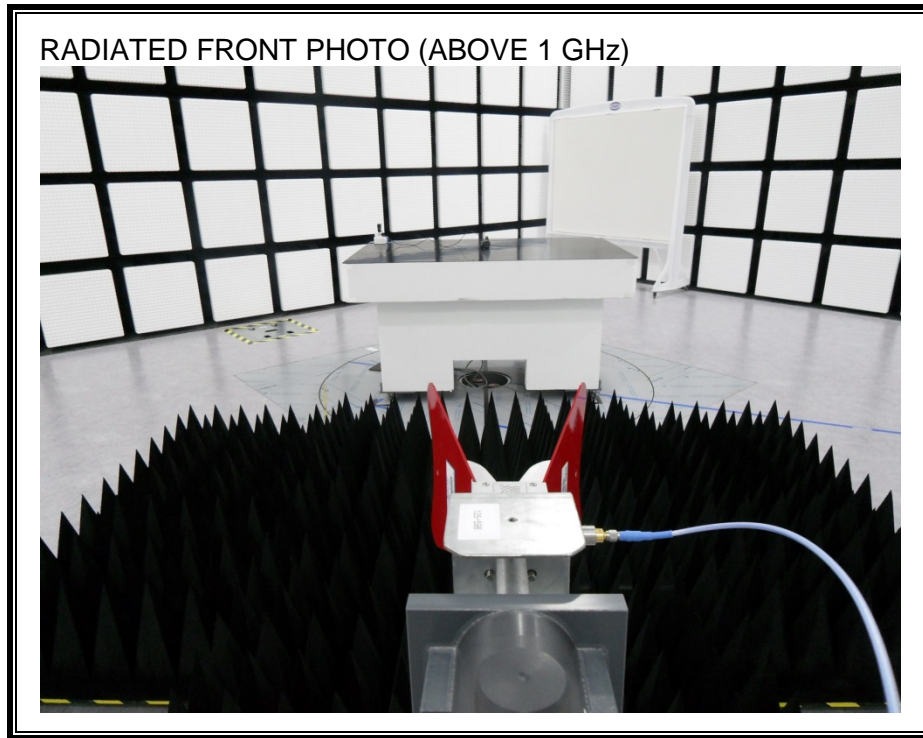

#### ANTENNA PORT CONDUCTED RF MEASUREMENT SETUP

**RADIATED RF MEASUREMENT SETUP (BELOW 1 GHz)**

**RADIATED RF MEASUREMENT SETUP (ABOVE 1 GHz)**

**RADIATED RF MEASUREMENT SETUP FOR PORTABLE CONFIGURATION**

Z-AXIS FRONT PHOTO

**POWERLINE CONDUCTED EMISSIONS MEASUREMENT SETUP**

**END OF REPORT**