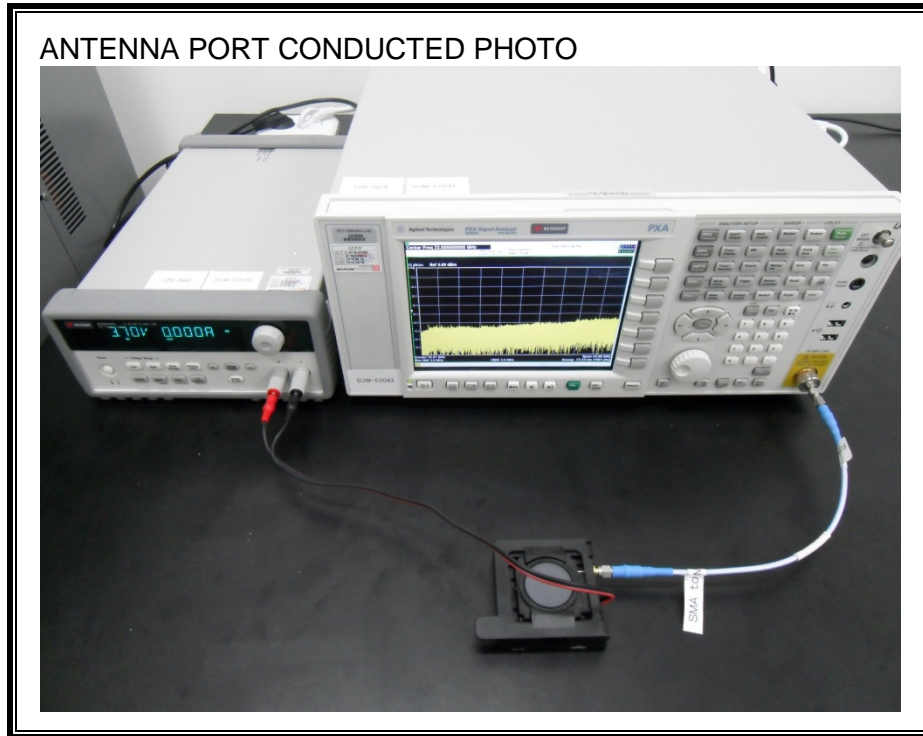

#### ANTENNA PORT CONDUCTED RF MEASUREMENT SETUP

**RADIATED RF MEASUREMENT SETUP (BELOW 1 GHz)**

**RADIATED RF MEASUREMENT SETUP (ABOVE 1 GHz)**

**RADIATED RF MEASUREMENT SETUP FOR PORTABLE CONFIGURATION**

Z-AXIS FRONT PHOTO

**POWERLINE CONDUCTED EMISSIONS MEASUREMENT SETUP**

**END OF REPORT**