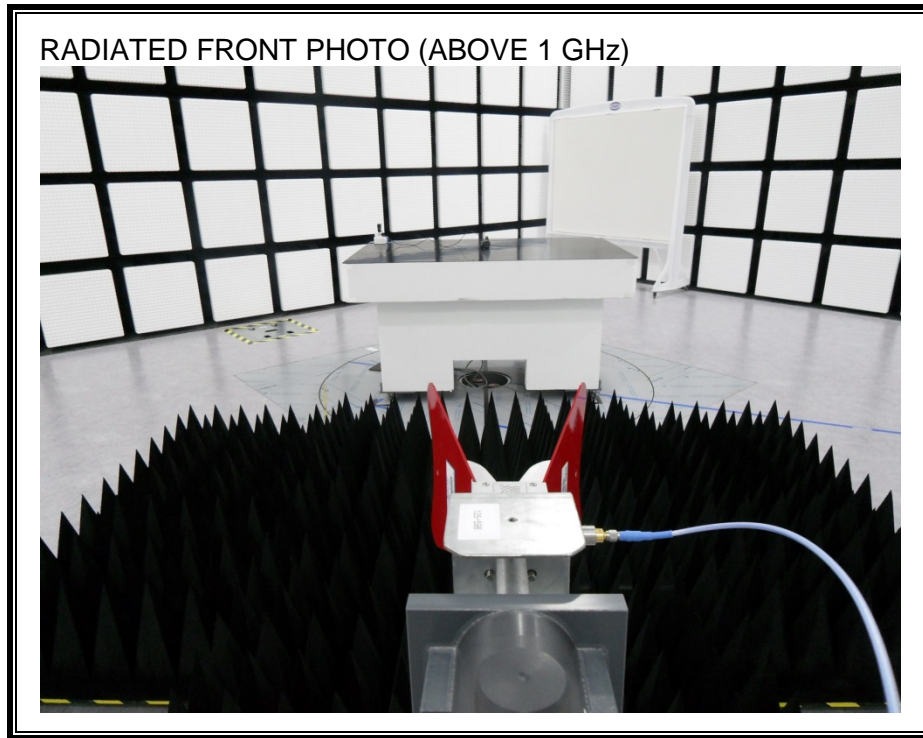

11. SETUP PHOTOS

ANTENNA PORT CONDUCTED RF MEASUREMENT SETUP

RADIATED RF MEASUREMENT SETUP (BELOW 1 GHz)

RADIATED RF MEASUREMENT SETUP (ABOVE 1 GHz)

RADIATED RF MEASUREMENT SETUP FOR PORTABLE CONFIGURATION

Z-AXIS FRONT PHOTO

POWERLINE CONDUCTED EMISSIONS MEASUREMENT SETUP

END OF REPORT