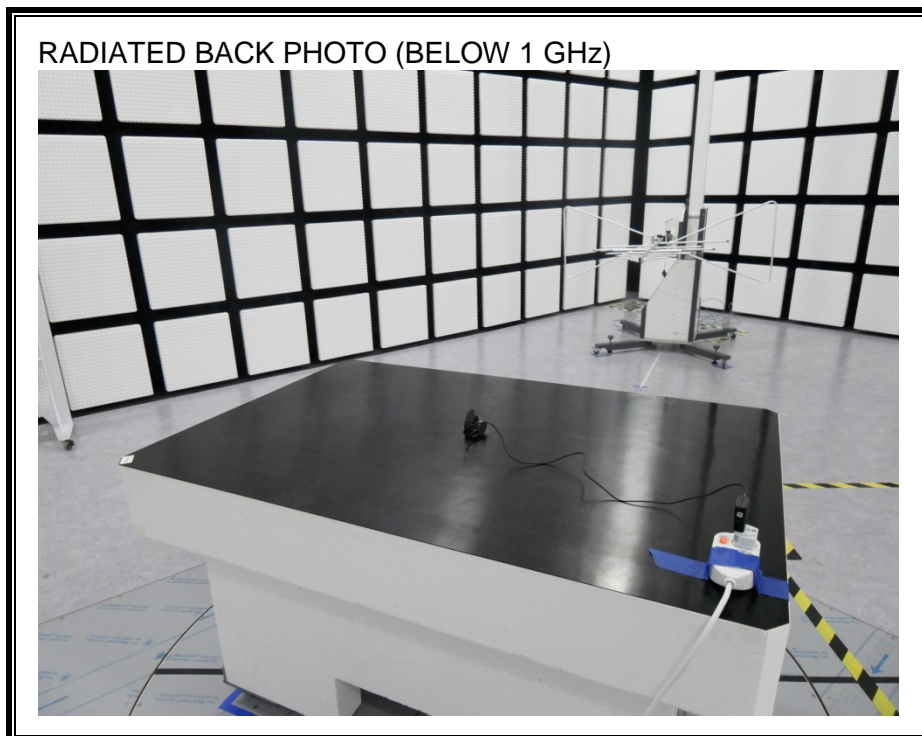

11. SETUP PHOTOS

ANTENNA PORT CONDUCTED RF MEASUREMENT SETUP

RADIATED RF MEASUREMENT SETUP (BELOW 1 GHz)

RADIATED RF MEASUREMENT SETUP (ABOVE 1 GHz)

RADIATED RF MEASUREMENT SETUP FOR PORTABLE CONFIGURATION

Z-AXIS FRONT PHOTO

POWERLINE CONDUCTED EMISSIONS MEASUREMENT SETUP

END OF REPORT