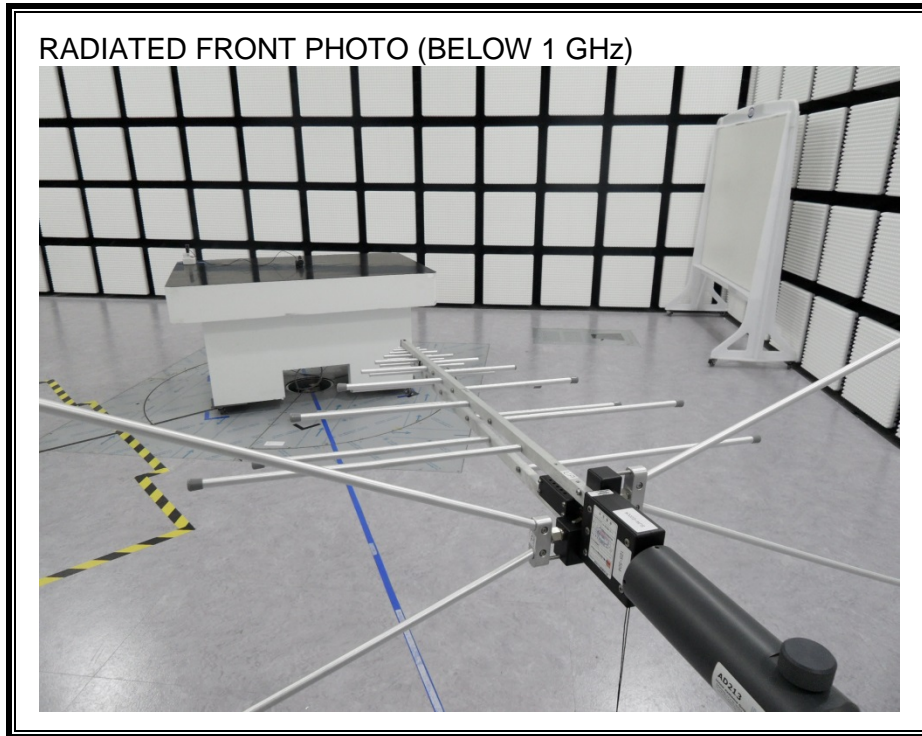

11. SETUP PHOTOS

ANTENNA PORT CONDUCTED RF MEASUREMENT SETUP

RADIATED RF MEASUREMENT SETUP (BELOW 1 GHz)

RADIATED RF MEASUREMENT SETUP (ABOVE 1 GHz)

RADIATED RF MEASUREMENT SETUP FOR PORTABLE CONFIGURATION

Z-AXIS FRONT PHOTO

POWERLINE CONDUCTED EMISSIONS MEASUREMENT SETUP

END OF REPORT