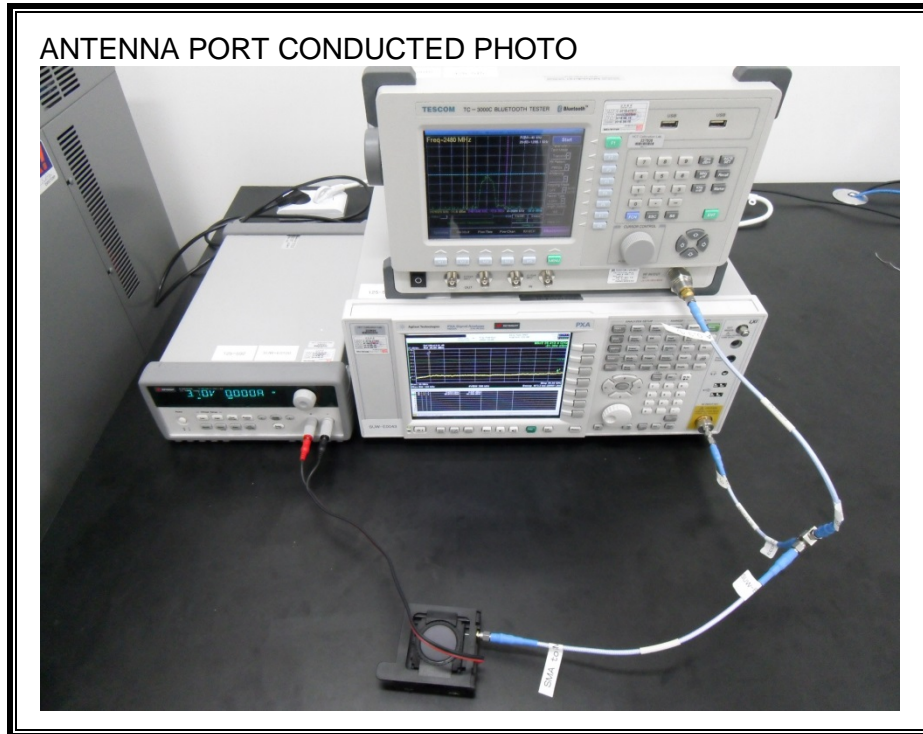

11. SETUP PHOTOS

ANTENNA PORT CONDUCTED RF MEASUREMENT SETUP

RADIATED RF MEASUREMENT SETUP (BELOW 1 GHz)

RADIATED RF MEASUREMENT SETUP (ABOVE 1 GHz)

RADIATED RF MEASUREMENT SETUP FOR PORTABLE CONFIGURATION

Z-AXIS FRONT PHOTO

POWERLINE CONDUCTED EMISSIONS MEASUREMENT SETUP

END OF REPORT