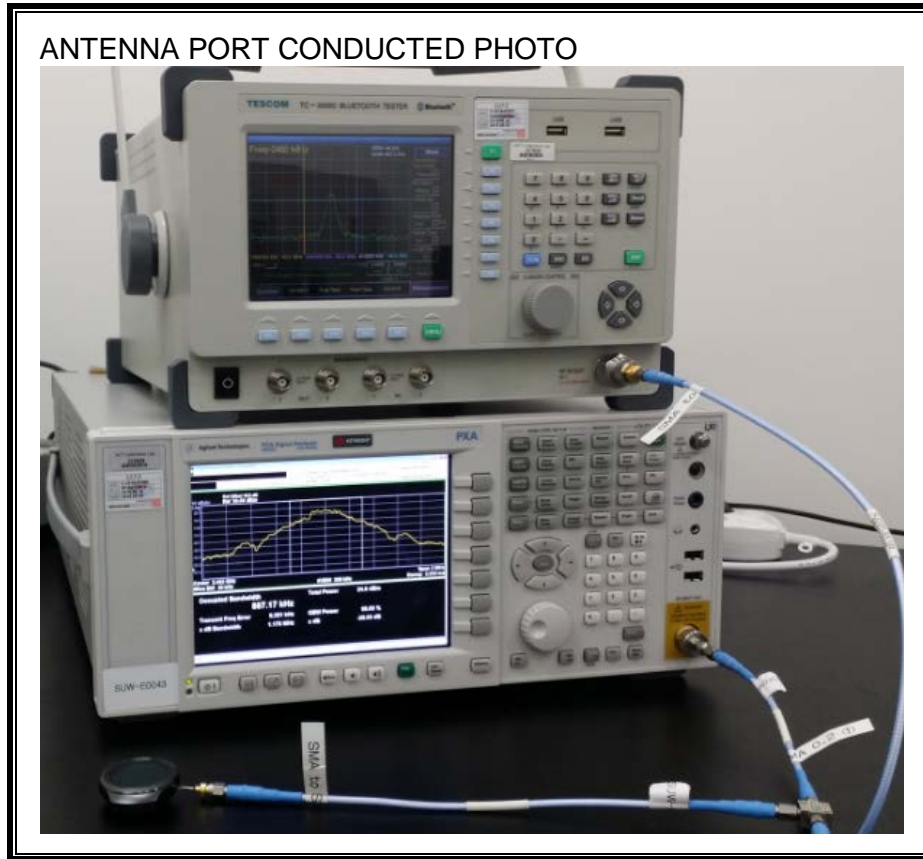

### ANTENNA PORT CONDUCTED RF MEASUREMENT SETUP

**RADIATED RF MEASUREMENT SETUP (BELOW 1 GHz)**

**RADIATED RF MEASUREMENT SETUP (ABOVE 1 GHz)**

**RADIATED RF MEASUREMENT SETUP FOR PORTABLE CONFIGURATION**

**POWERLINE CONDUCTED EMISSIONS MEASUREMENT SETUP**

**END OF REPORT**