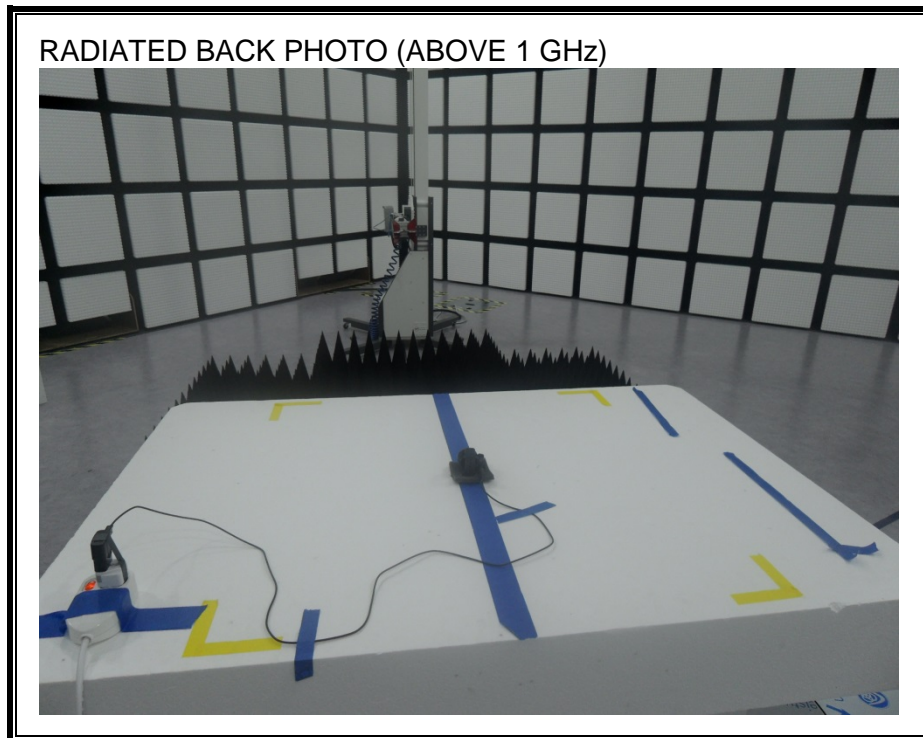

## 11. SETUP PHOTOS

### ANTENNA PORT CONDUCTED RF MEASUREMENT SETUP

**RADIATED RF MEASUREMENT SETUP (BELOW 1 GHz)**

**RADIATED RF MEASUREMENT SETUP (ABOVE 1 GHz)**

**RADIATED RF MEASUREMENT SETUP FOR PORTABLE CONFIGURATION**

**POWERLINE CONDUCTED EMISSIONS MEASUREMENT SETUP**

**END OF REPORT**