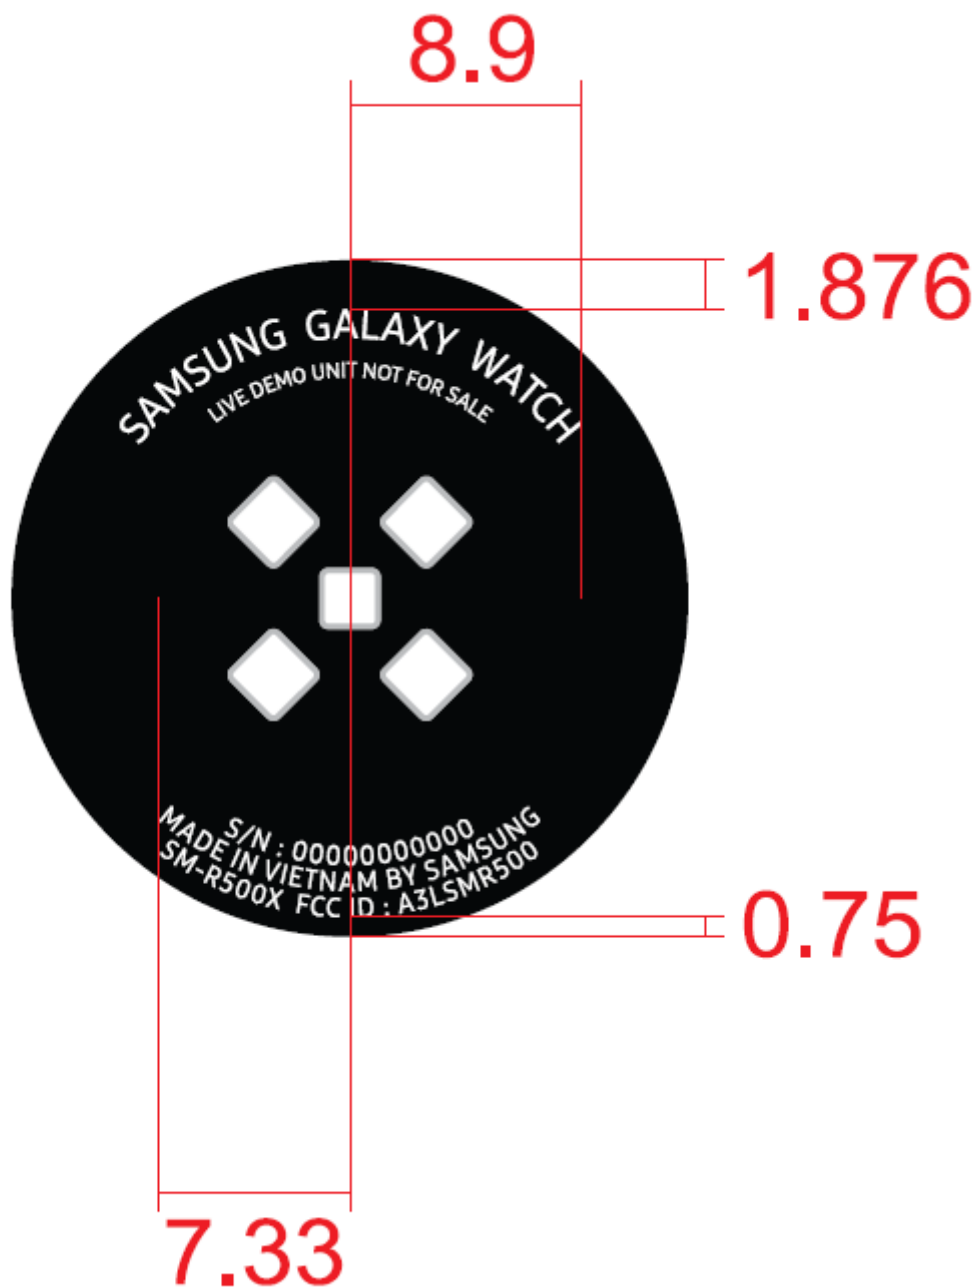

SM-R500

The label is printed on the rear side of the device.

SM-R500X

The label is printed on the rear side of the device.