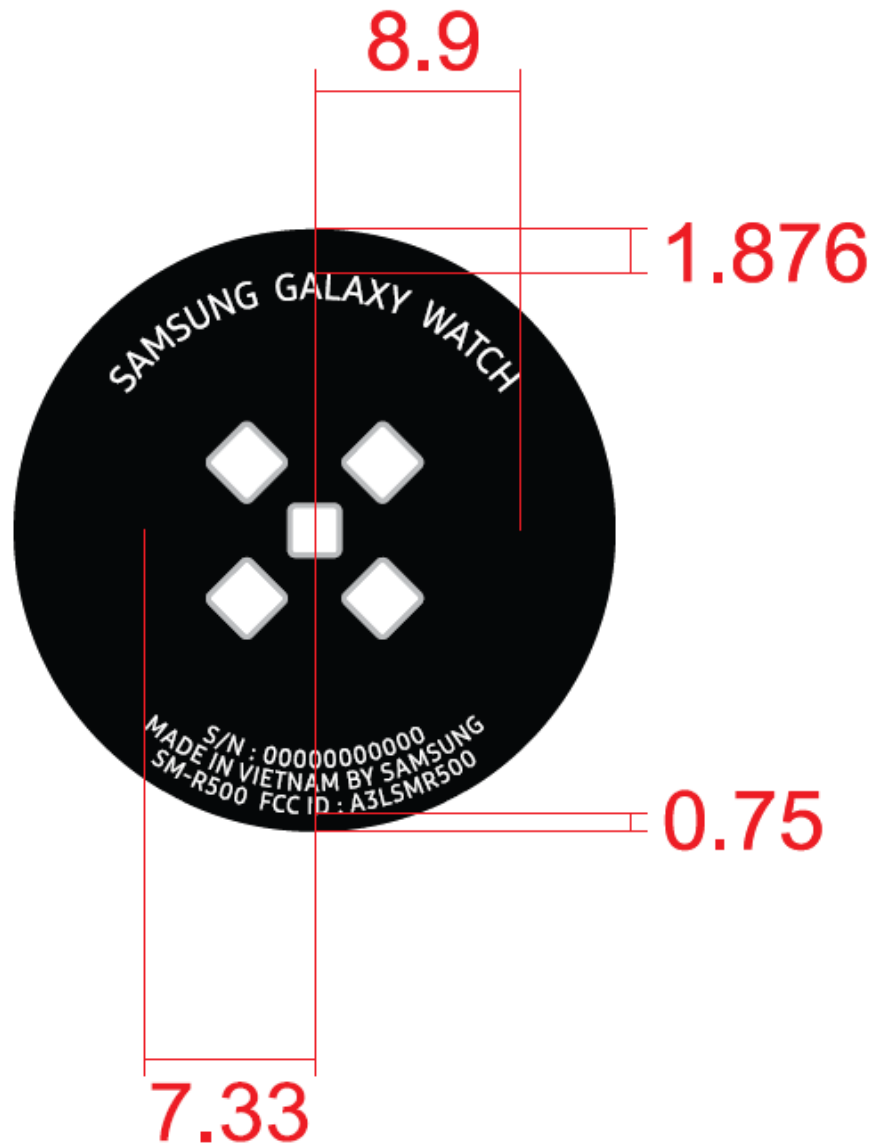

SM-R500

The label is printed on the rear side of the device.

SM-R500X

The label is printed on the rear side of the device.