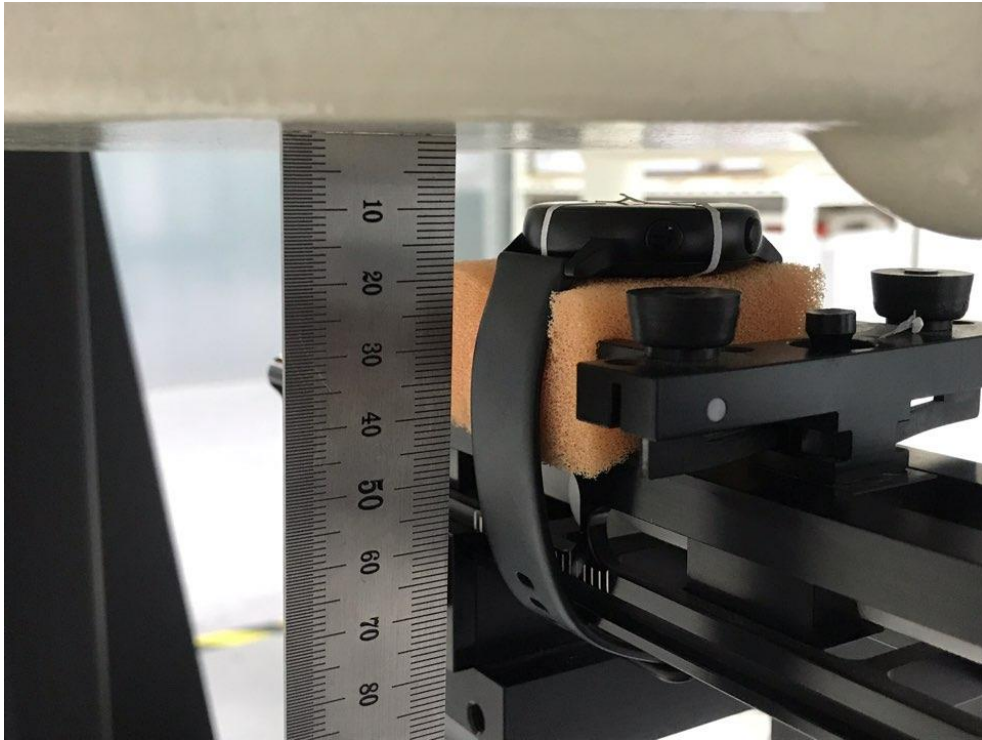

## DUT and SAR Set-up Photos

### Overall Dimensions

Front View of the DUT

Rear View of the DUT

## Next-to-Mouth Exposure Conditions

Flat / Front (10mm)

## Antenna Dimensions & Separation Distances (Front View)