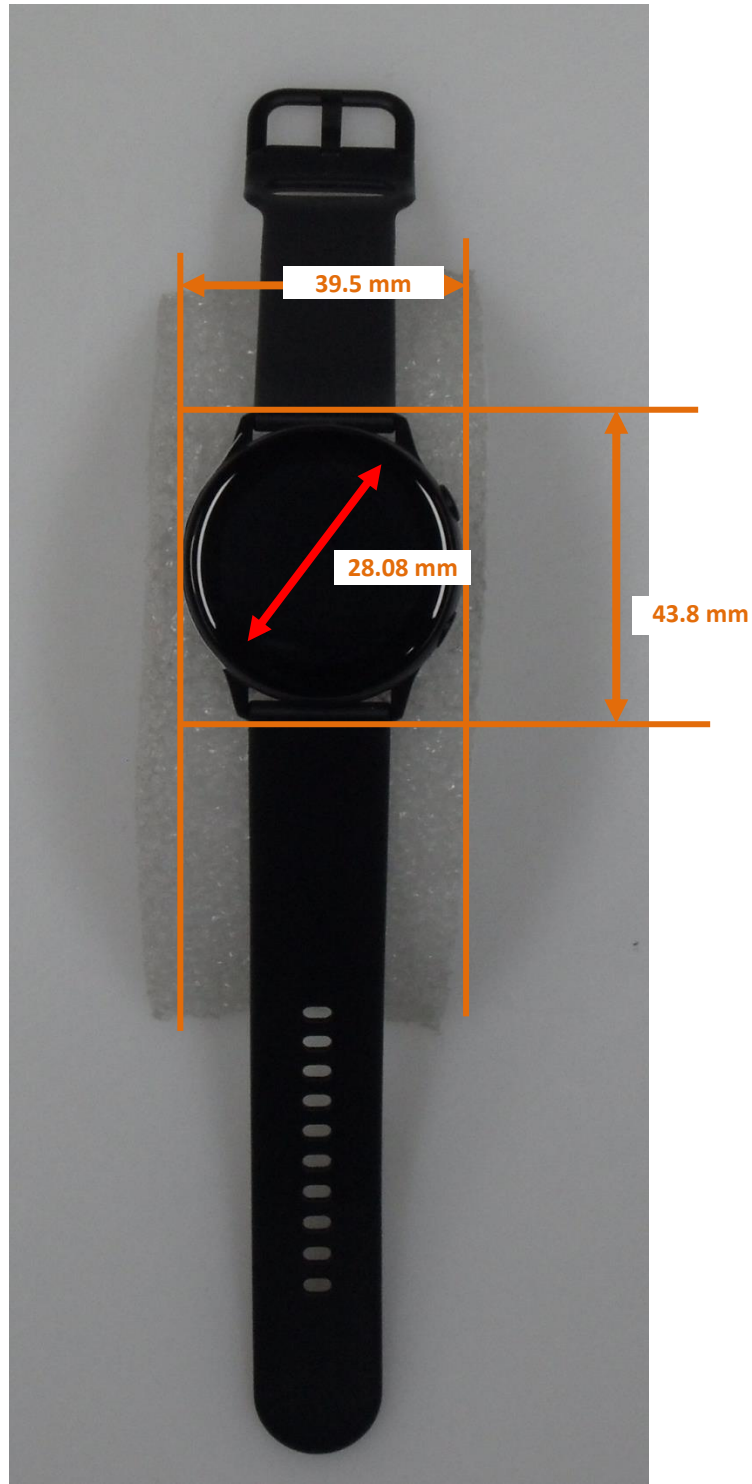

## DUT and SAR Set-up Photos

### Overall Dimensions

Front View of the DUT

Rear View of the DUT

## Next-to-Mouth Exposure Conditions

Flat / Front (10mm)

## Antenna Dimensions & Separation Distances (Front View)