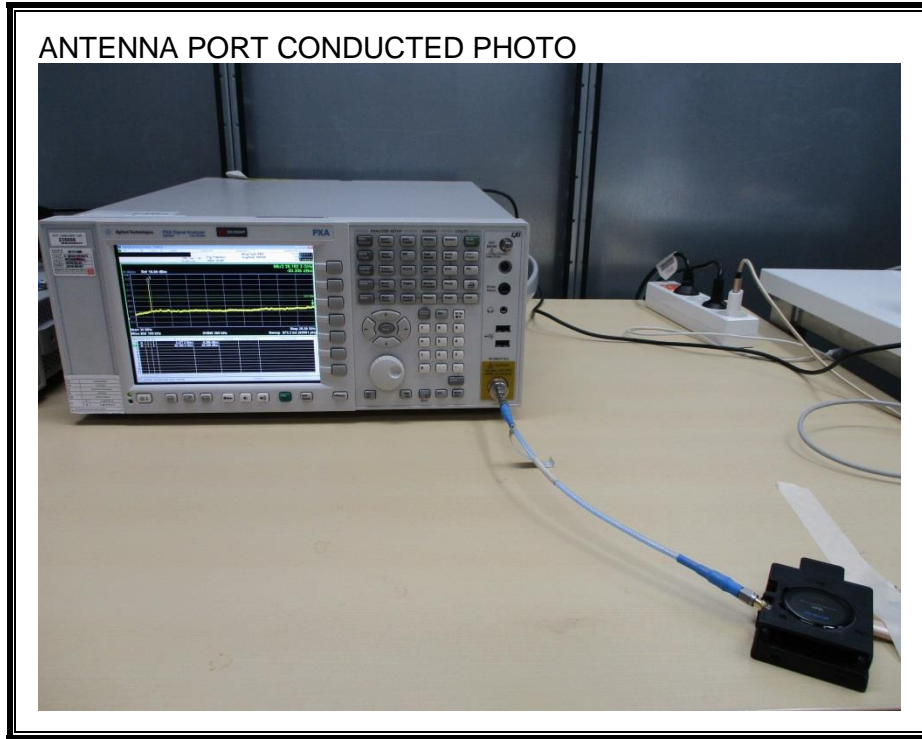

13. SETUP PHOTOS

ANTENNA PORT CONDUCTED RF MEASUREMENT SETUP

RADIATED RF MEASUREMENT SETUP (BELOW 1 GHz)

RADIATED RF MEASUREMENT SETUP FOR PORTABLE CONFIGURATION

X-AXIS FRONT PHOTO

Y-AXIS FRONT PHOTO

POWERLINE CONDUCTED EMISSIONS MEASUREMENT SETUP