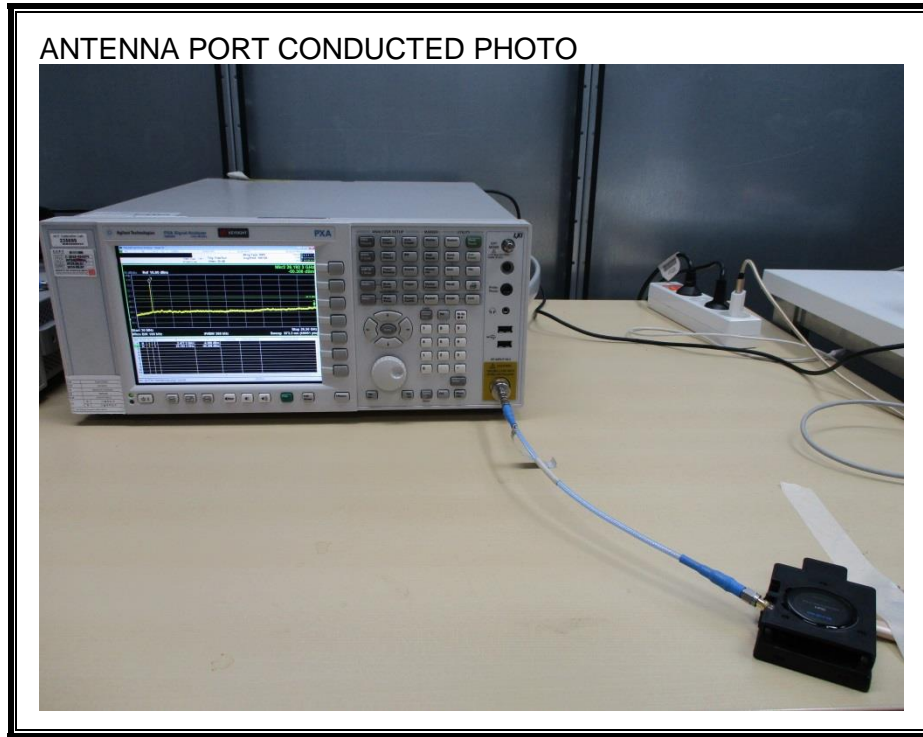

13. SETUP PHOTOS

ANTENNA PORT CONDUCTED RF MEASUREMENT SETUP

RADIATED RF MEASUREMENT SETUP (BELOW 1 GHz)

RADIATED RF MEASUREMENT SETUP FOR PORTABLE CONFIGURATION

X-AXIS FRONT PHOTO

Y-AXIS FRONT PHOTO

POWERLINE CONDUCTED EMISSIONS MEASUREMENT SETUP