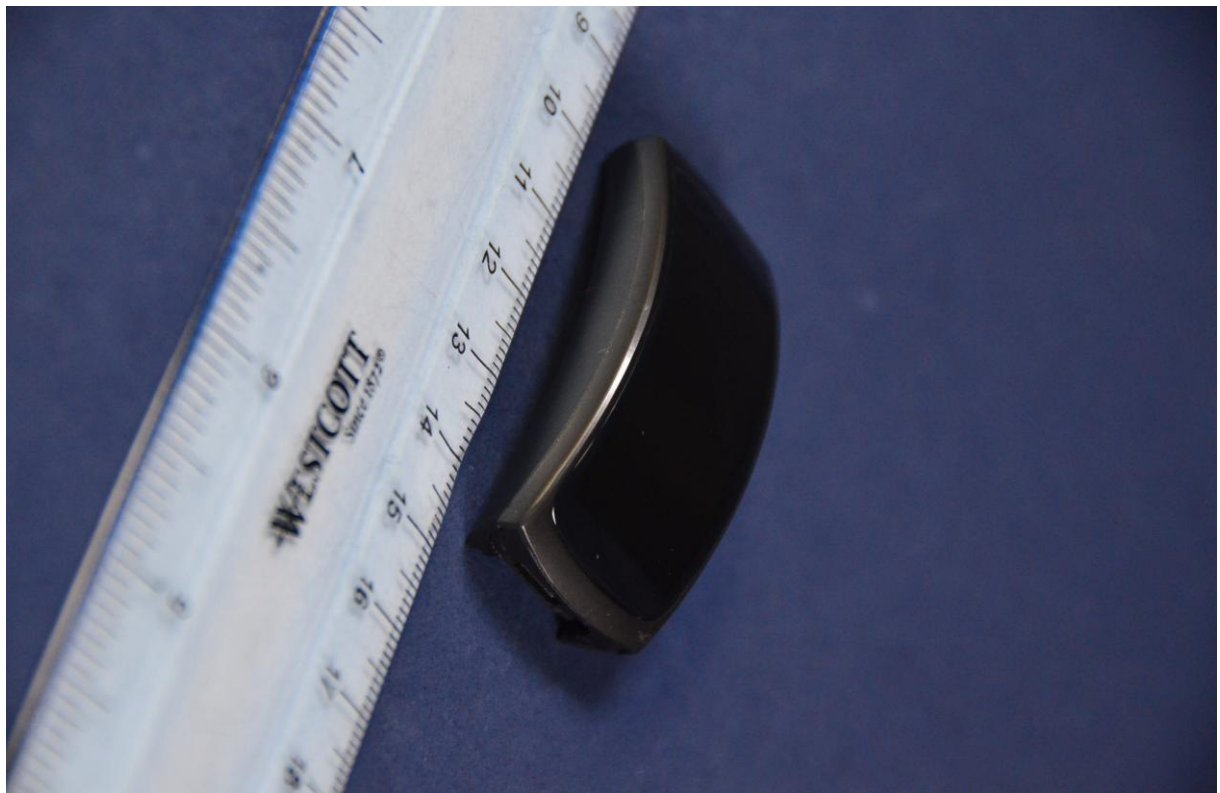

**EXTERNAL PHOTOGRAPHS**

	Samsung Electronics Co., Ltd. FCC ID: A3LSMR360	Model: SM-R360
External Photos	EUT Type: Portable Wrist Device	Page 1 of 3

	Samsung Electronics Co., Ltd. FCC ID: A3LSMR360	Model: SM-R360
External Photos	EUT Type: Portable Wrist Device	Page 2 of 3

	<p>Samsung Electronics Co., Ltd. FCC ID: A3LSMR360</p>	<p>Model: SM-R360</p>
<p>External Photos</p>	<p>EUT Type: Portable Wrist Device</p>	<p>Page 3 of 3</p>