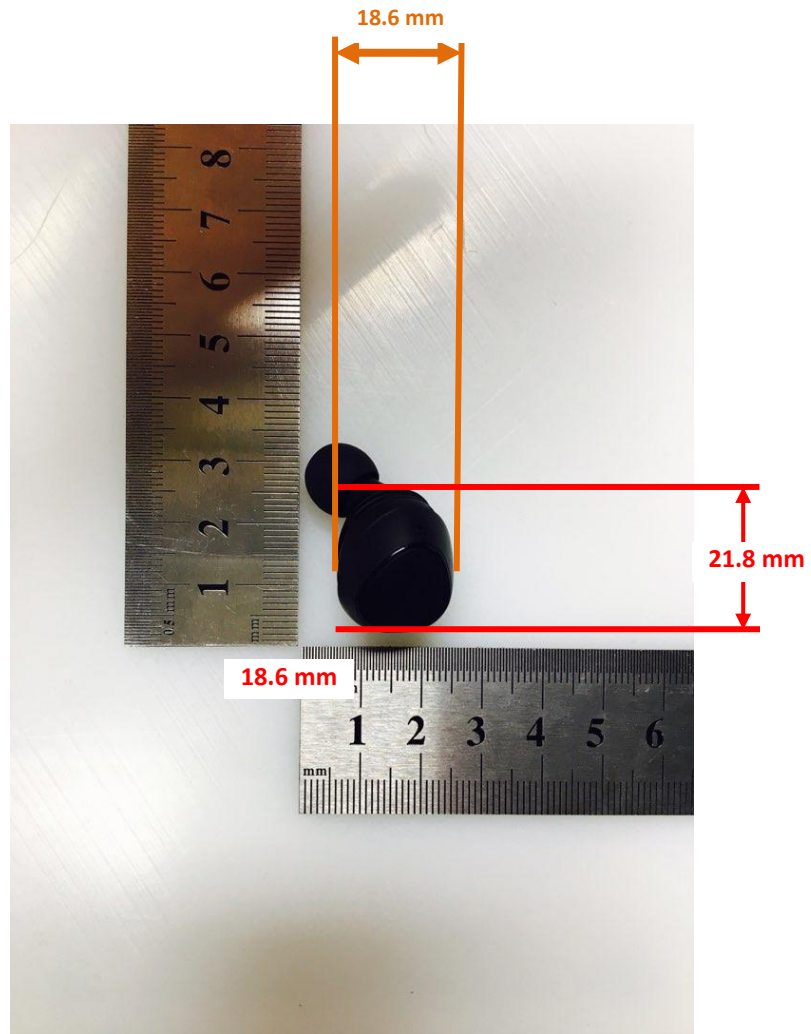

## DUT and SAR Set-up Photos

### Overall Dimensions

Front View of the DUT

Rear View of the DUT

## Head Exposure Conditions

Right Touch

Top Touch

Front Touch

## Antenna Dimensions & Separation Distances

Top View

① BT Ant (TX & RX)

Side View