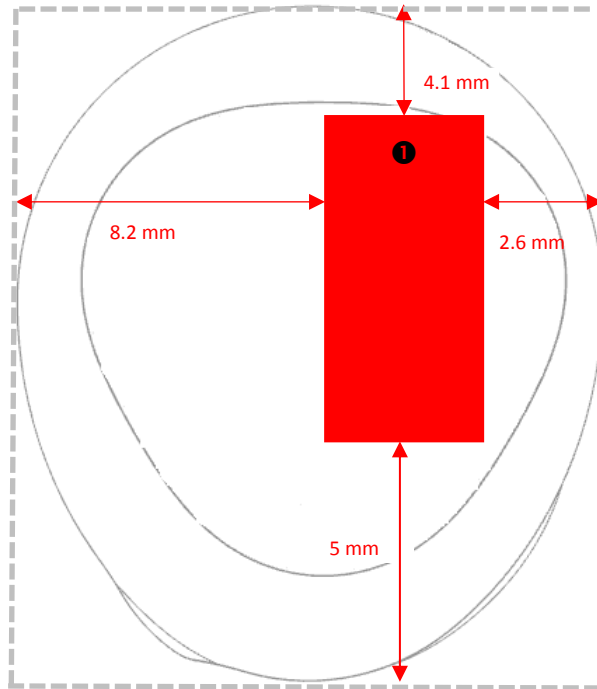

### Overall Dimensions

Front View of the DUT

Rear View of the DUT

## Head Exposure Conditions

Right Touch

Top Touch

Front Touch

## Antenna Dimensions & Separation Distances

Top View

① BT Ant (TX & RX)

Side View