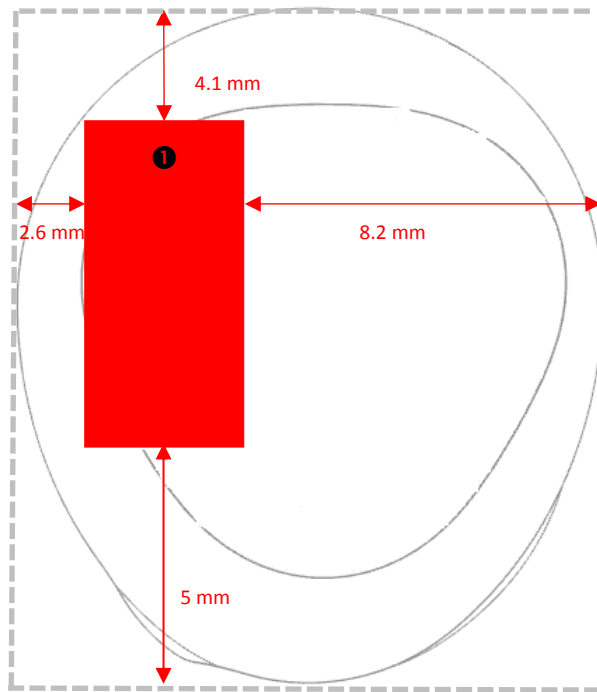

DUT and SAR Set-up Photos

Overall Dimensions

Front View of the DUT

Rear View of the DUT

Head Exposure Conditions

Left Touch

Top Touch

Front Touch

Top View

① BT Ant (TX & RX)

Side View