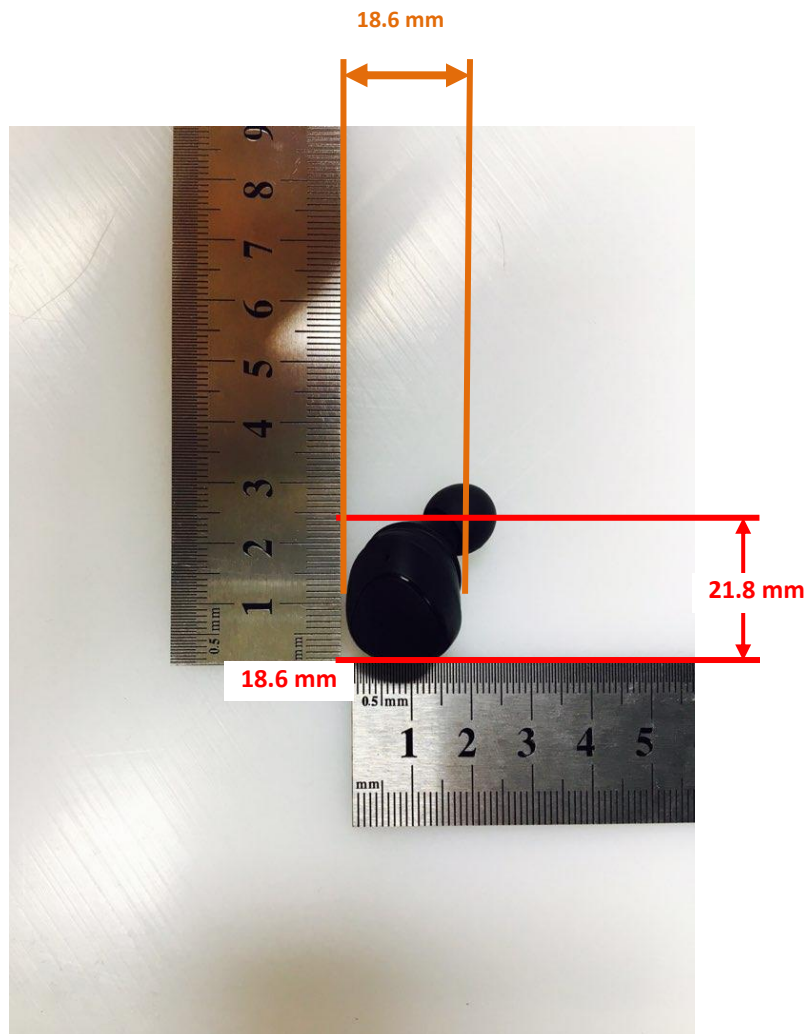

DUT and SAR Set-up Photos

Overall Dimensions

Front View of the DUT

Rear View of the DUT

Head Exposure Conditions

Left Touch

Top Touch

Front Touch

Top View

① BT Ant (TX & RX)

Side View