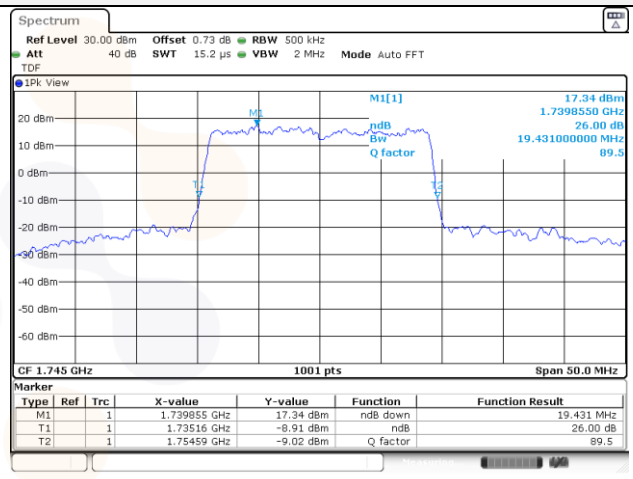

20M BW 16QAM Mid ch.