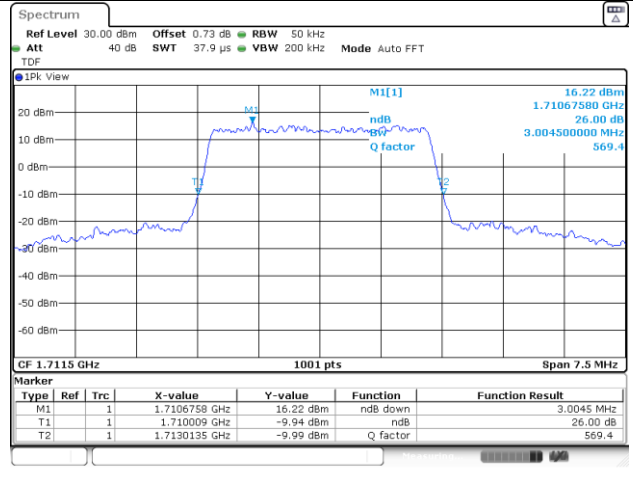

3M BW 16QAM Low ch.