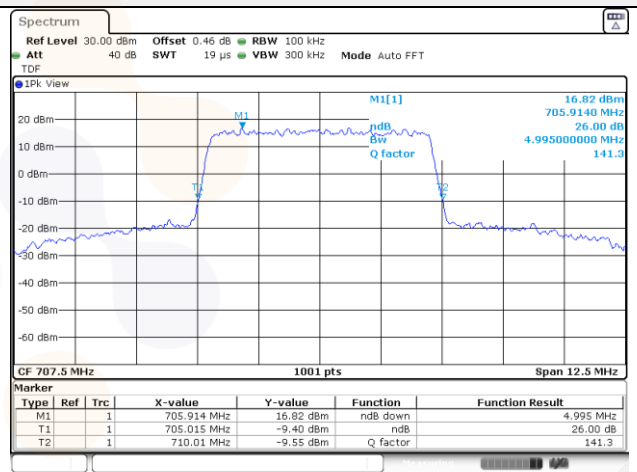

Report No.:
KR22-SRF0053-A
Page (51) of (195)

Test mode: LTE Band 12/17

5M BW QPSK Low ch.

5M BW 16QAM Low ch.

5M BW QPSK Mid ch.

5M BW 16QAM Mid ch.

5M BW QPSK High ch.

5M BW 16QAM High ch.