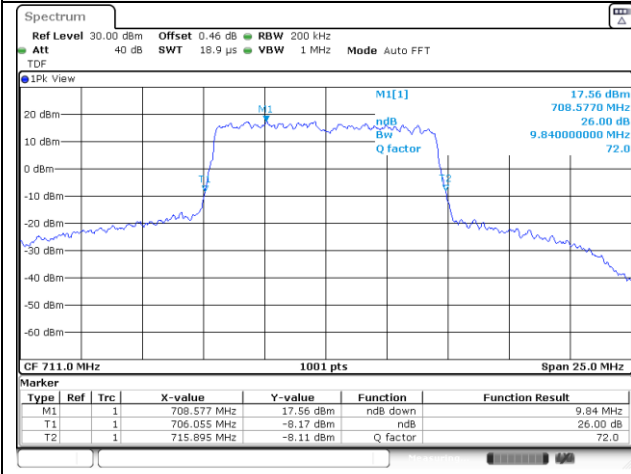

10M BW QPSK Mid ch.

10M BW 16QAM Mid ch.

10M BW QPSK High ch.

10M BW 16QAM High ch.

Test mode: LTE Band 41

5M BW QPSK Low ch.

5M BW 16QAM Low ch.

5M BW QPSK Mid ch.