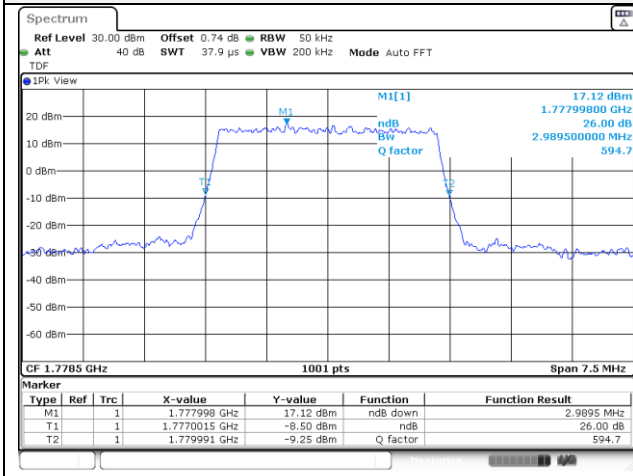

3M BW QPSK High ch.