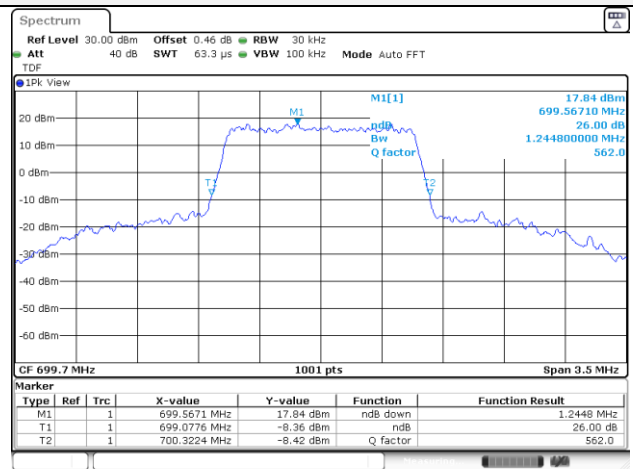

10M BW QPSK Mid ch.

10M BW 16QAM Mid ch.

10M BW QPSK High ch.

10M BW 16QAM High ch.

Test mode: LTE Band 12

1.4M BW QPSK Low ch.

1.4M BW 16QAM Low ch.

1.4M BW QPSK Mid ch.