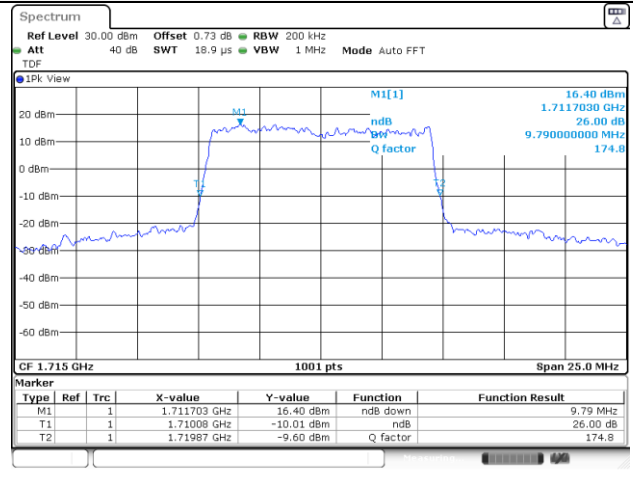

65, Sinwon-ro, Yeongtong-gu,
Suwon-si, Gyeonggi-do, 16677, Korea
TEL: 82-31-285-0894 FAX: 82-505-299-8311
www.kctl.co.kr

Report No.:
KR22-SRF0053-A
Page (60) of (195)

10M BW QPSK Low ch.

10M BW 16QAM Low ch.