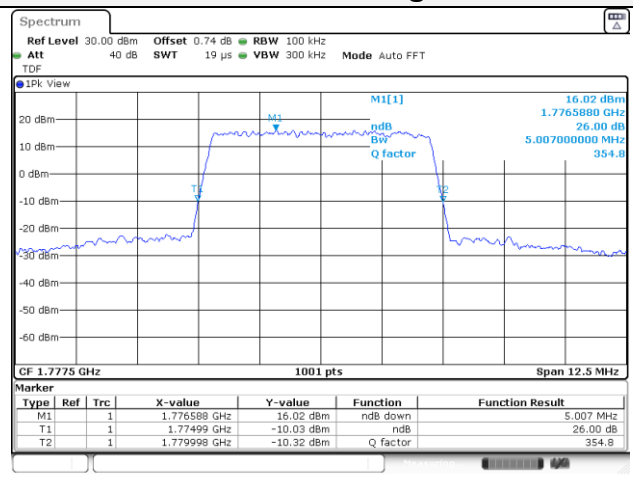

Report No.:
KR22-SRF0053-A
Page (59) of (195)

5M BW QPSK Low ch.

5M BW 16QAM Low ch.

5M BW QPSK Mid ch.

5M BW 16QAM Mid ch.

5M BW QPSK High ch.

5M BW 16QAM High ch.

KCTL Inc.