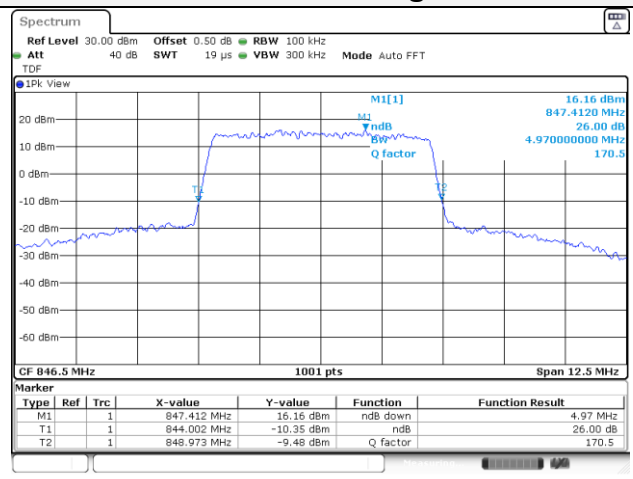

Report No.:
KR22-SRF0053-A
Page (47) of (195)

5M BW QPSK Low ch.

5M BW 16QAM Low ch.

5M BW QPSK Mid ch.

5M BW 16QAM Mid ch.

5M BW QPSK High ch.

5M BW 16QAM High ch.

KCTL Inc.

10M BW QPSK Mid ch.

10M BW 16QAM Mid ch.

10M BW QPSK High ch.

10M BW 16QAM High ch.

Test mode: LTE Band 12

1.4M BW QPSK Low ch.

1.4M BW 16QAM Low ch.

1.4M BW QPSK Mid ch.