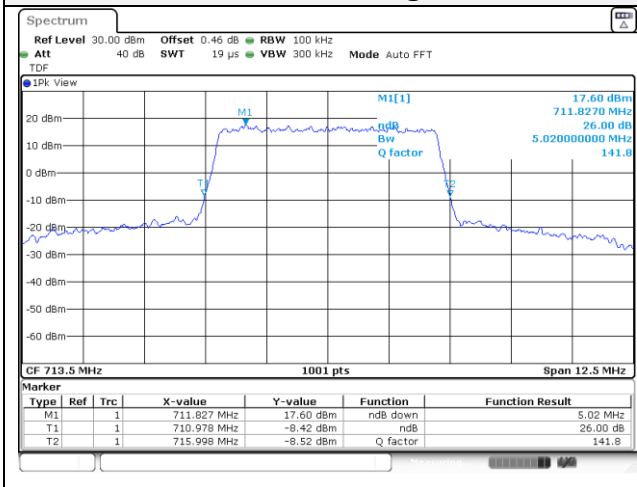

Report No.:
KR22-SRF0053-A
Page (51) of (195)

Test mode: LTE Band 12/17

5M BW QPSK Low ch.

5M BW 16QAM Low ch.

5M BW QPSK Mid ch.

5M BW 16QAM Mid ch.

5M BW QPSK High ch.

5M BW 16QAM High ch.