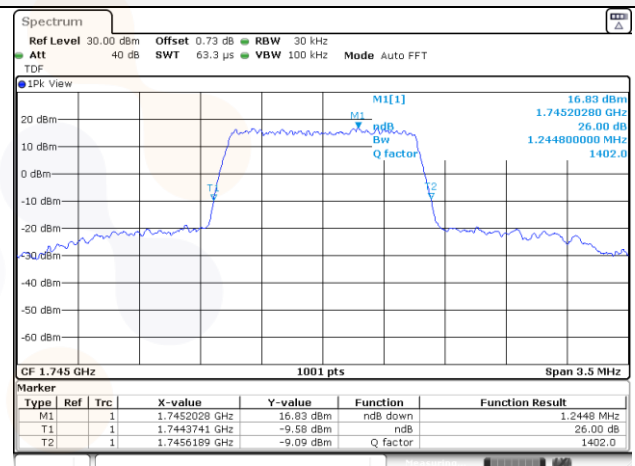

Report No.:
KR22-SRF0053-A
Page (57) of (195)

Test mode: LTE Band 66/4

1.4M BW QPSK Low ch.

1.4M BW 16QAM Low ch.

1.4M BW QPSK Mid ch.

1.4M BW 16QAM Mid ch.

1.4M BW QPSK High ch.

1.4M BW 16QAM High ch.