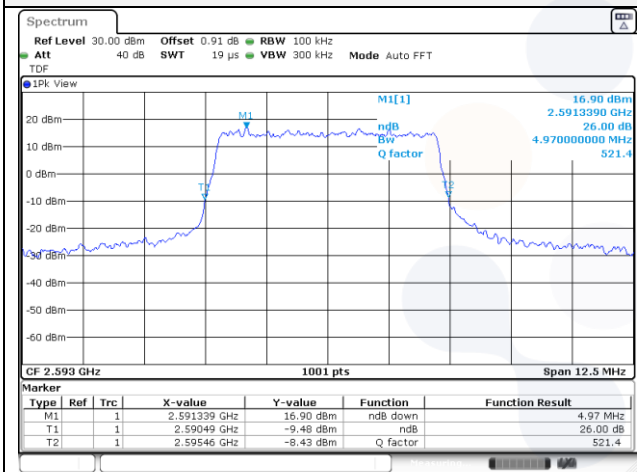

10M BW QPSK Mid ch.

10M BW 16QAM Mid ch.

10M BW QPSK High ch.

10M BW 16QAM High ch.

Test mode: LTE Band 41

5M BW QPSK Low ch.

5M BW 16QAM Low ch.

5M BW QPSK Mid ch.