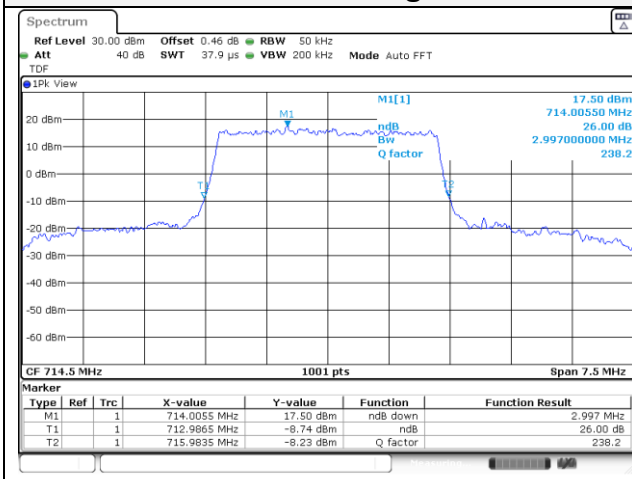

3M BW QPSK High ch.