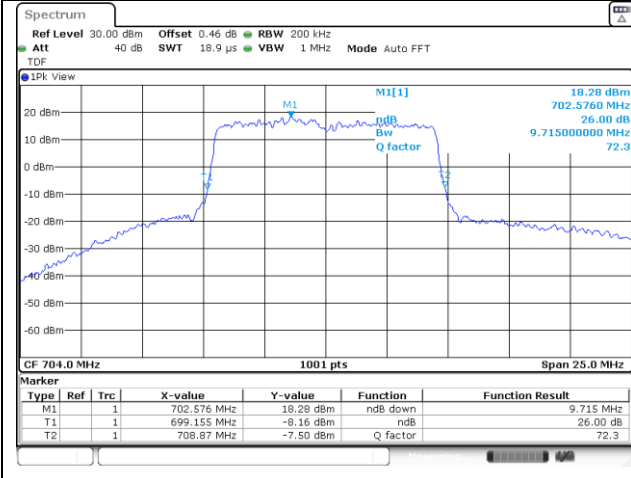

KCTL Inc.

65, Sinwon-ro, Yeongtong-gu,
Suwon-si, Gyeonggi-do, 16677, Korea
TEL: 82-31-285-0894 FAX: 82-505-299-8311
www.kctl.co.kr

Report No.:
KR22-SRF0053-A
Page (52) of (195)

10M BW QPSK Low ch.