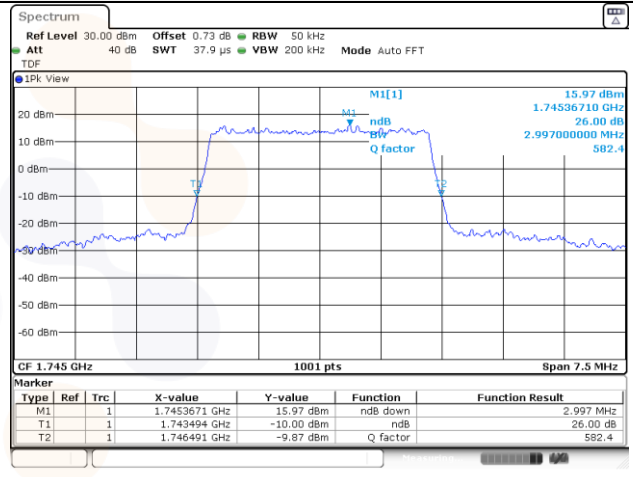

3M BW 16QAM Mid ch.