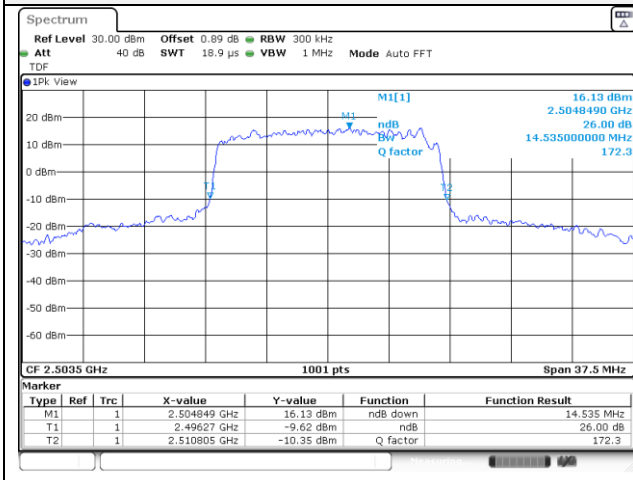

KCTL Inc.

65, Sinwon-ro, Yeongtong-gu,
Suwon-si, Gyeonggi-do, 16677, Korea
TEL: 82-31-285-0894 FAX: 82-505-299-8311
www.kctl.co.kr

Report No.:
KR22-SRF0053-A
Page (55) of (195)

15M BW QPSK Low ch.