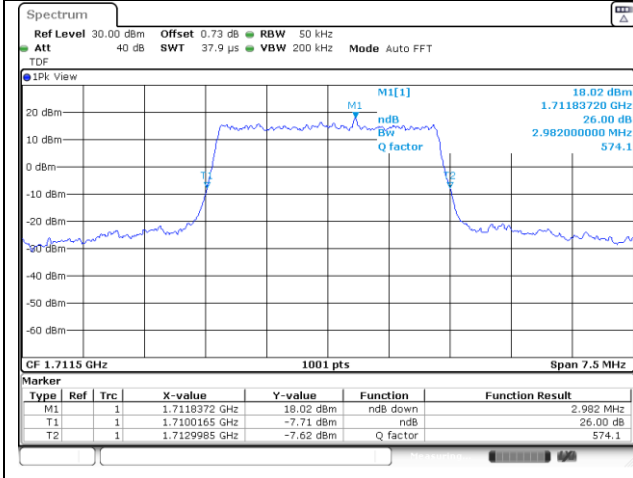

KCTL Inc.

65, Sinwon-ro, Yeongtong-gu,
Suwon-si, Gyeonggi-do, 16677, Korea
TEL: 82-31-285-0894 FAX: 82-505-299-8311
www.kctl.co.kr

Report No.:
KR22-SRF0053-A
Page (58) of (195)

3M BW QPSK Low ch.