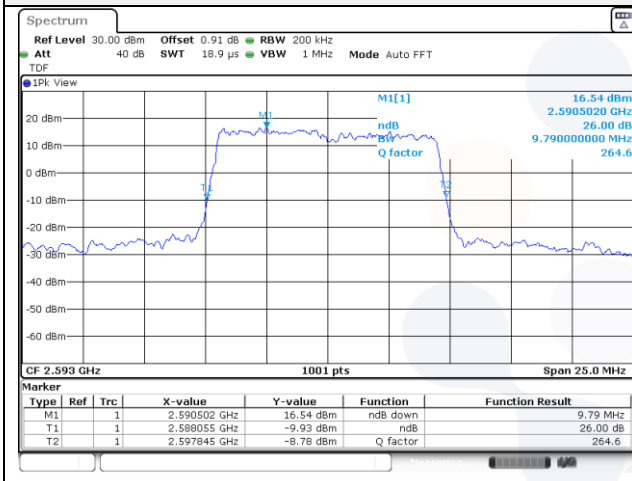

10M BW QPSK Mid ch.