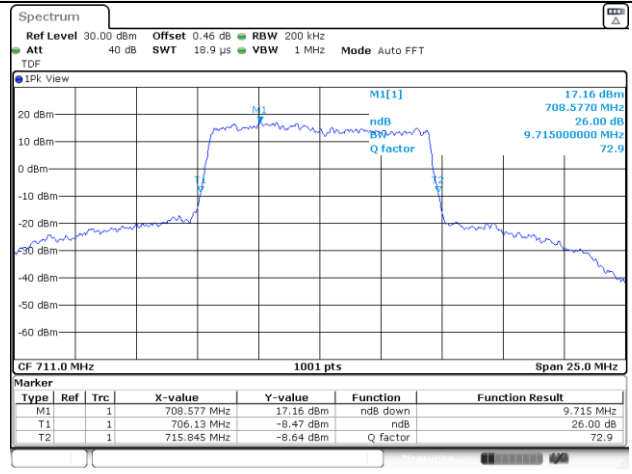

10M BW QPSK Mid ch.

10M BW 16QAM Mid ch.

10M BW QPSK High ch.

10M BW 16QAM High ch.

Test mode: LTE Band 41

5M BW QPSK Low ch.

5M BW 16QAM Low ch.

5M BW QPSK Mid ch.