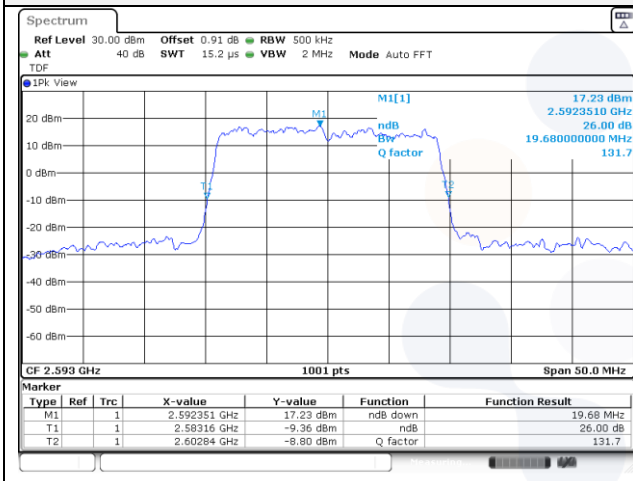

20M BW QPSK Mid ch.