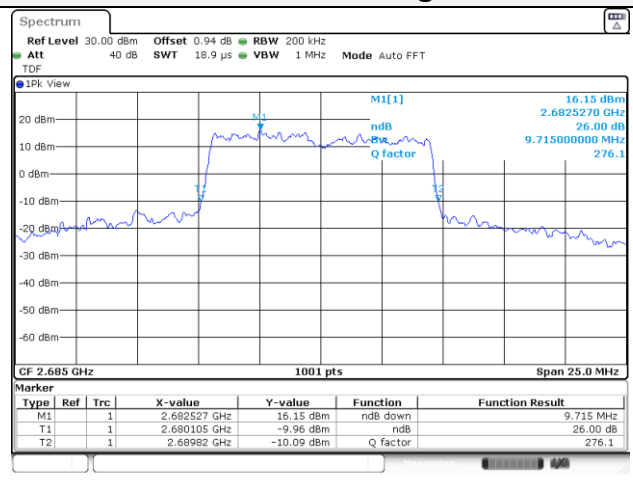

10M BW QPSK Low ch.

10M BW 16QAM Low ch.

10M BW QPSK Mid ch.

10M BW 16QAM Mid ch.

10M BW QPSK High ch.

10M BW 16QAM High ch.

KCTL Inc.

65, Sinwon-ro, Yeongtong-gu,
Suwon-si, Gyeonggi-do, 16677, Korea
TEL: 82-31-285-0894 FAX: 82-505-299-8311
www.kctl.co.kr