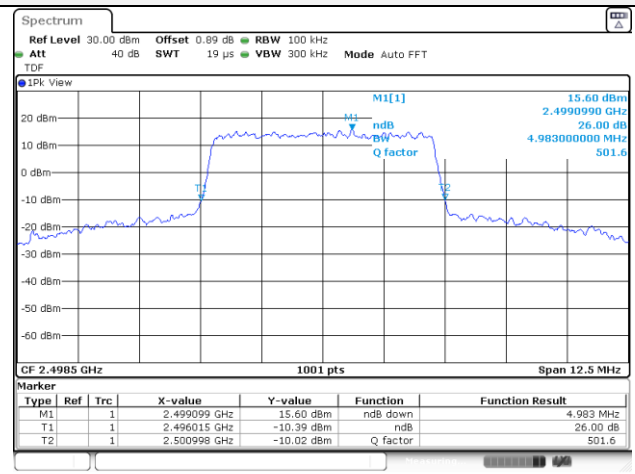

10M BW QPSK Mid ch.

10M BW 16QAM Mid ch.

10M BW QPSK High ch.

10M BW 16QAM High ch.

Test mode: LTE Band 41

5M BW QPSK Low ch.

5M BW 16QAM Low ch.

5M BW QPSK Mid ch.