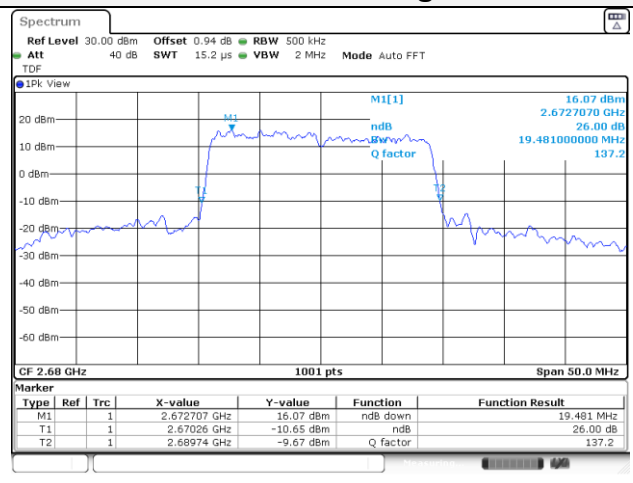

20M BW QPSK Mid ch.

20M BW 16QAM Mid ch.

20M BW QPSK High ch.

20M BW 16QAM High ch.

KCTL Inc.

65, Sinwon-ro, Yeongtong-gu,
Suwon-si, Gyeonggi-do, 16677, Korea
TEL: 82-31-285-0894 FAX: 82-505-299-8311
www.kctl.co.kr