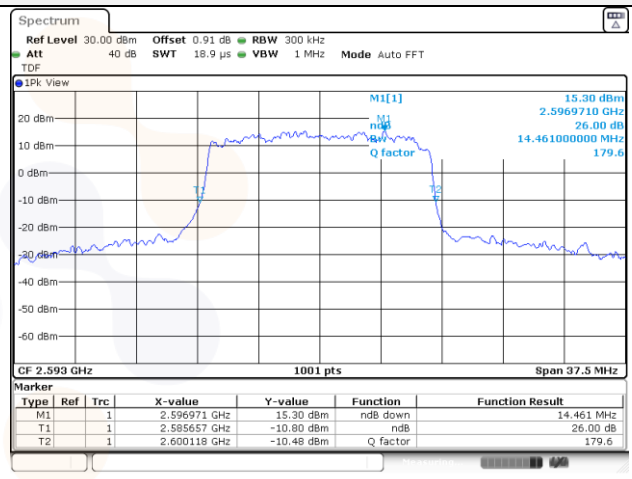

Report No.:
KR22-SRF0053-A
Page (55) of (195)

15M BW QPSK Low ch.

15M BW 16QAM Low ch.

15M BW QPSK Mid ch.

15M BW 16QAM Mid ch.

15M BW QPSK High ch.

15M BW 16QAM High ch.

KCTL Inc.