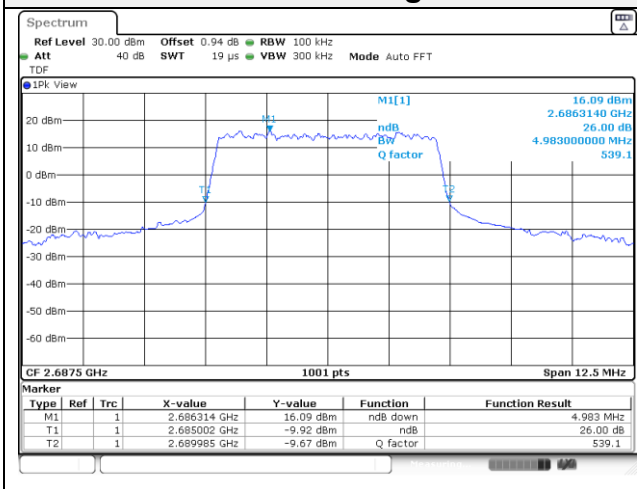

5M BW QPSK High ch.