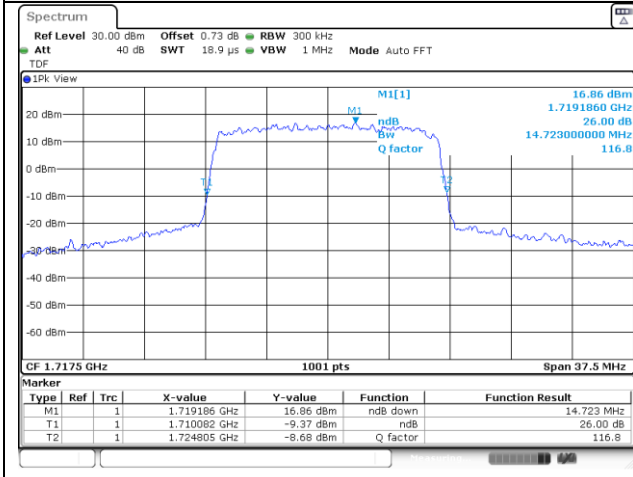

KCTL Inc.

65, Sinwon-ro, Yeongtong-gu,
Suwon-si, Gyeonggi-do, 16677, Korea
TEL: 82-31-285-0894 FAX: 82-505-299-8311
www.kctl.co.kr

Report No.:
KR22-SRF0053-A
Page (61) of (195)

15M BW QPSK Low ch.