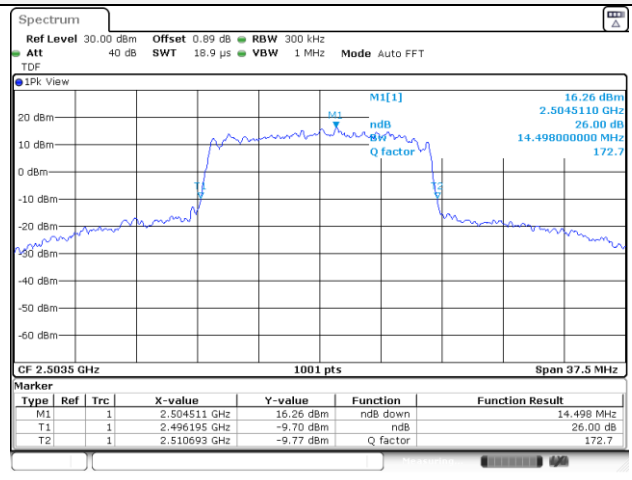

15M BW 16QAM Low ch.