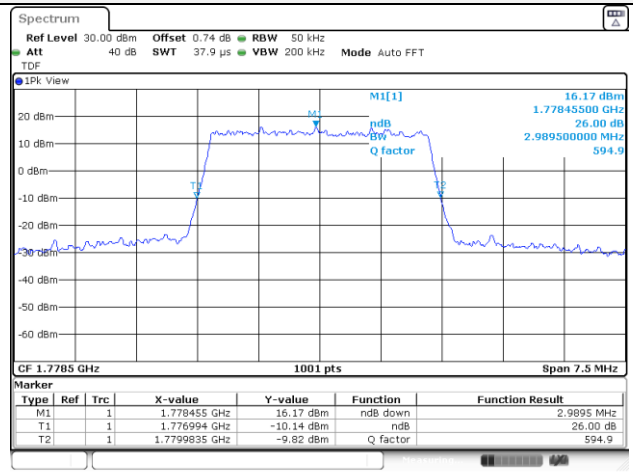

3M BW 16QAM High ch.