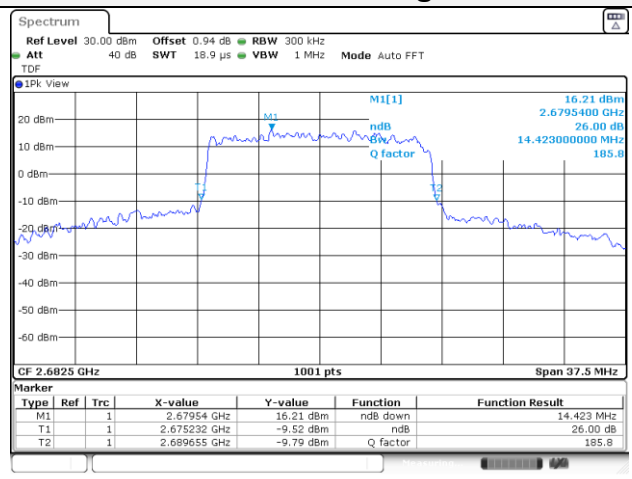

Report No.:
KR22-SRF0053-A
Page (55) of (195)

15M BW QPSK Low ch.

15M BW 16QAM Low ch.

15M BW QPSK Mid ch.

15M BW 16QAM Mid ch.

15M BW QPSK High ch.

15M BW 16QAM High ch.

KCTL Inc.