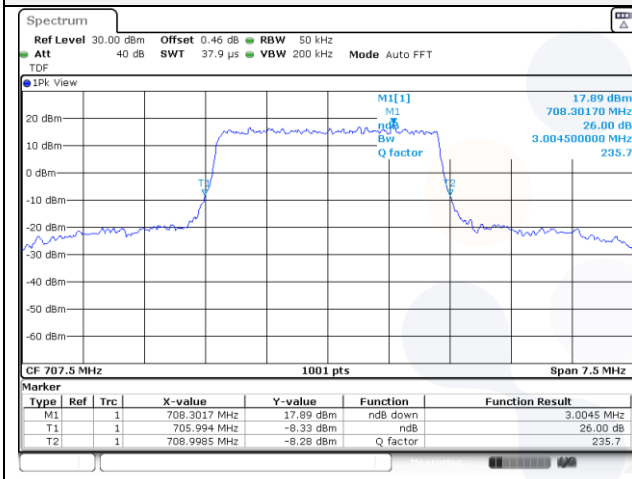

3M BW QPSK Mid ch.