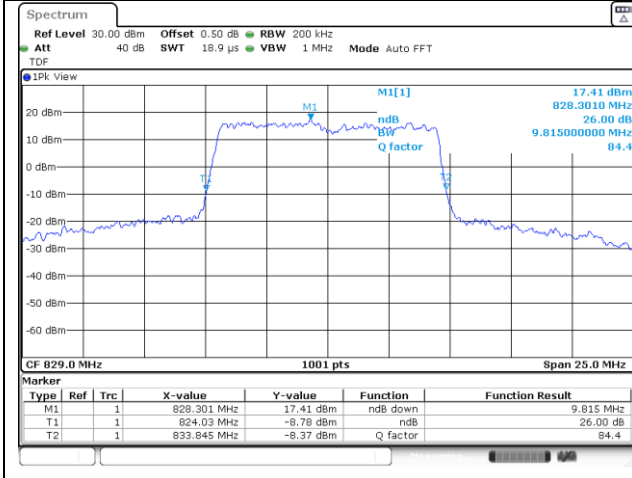

KCTL Inc.

65, Sinwon-ro, Yeongtong-gu,
Suwon-si, Gyeonggi-do, 16677, Korea
TEL: 82-31-285-0894 FAX: 82-505-299-8311
www.kctl.co.kr

Report No.:
KR22-SRF0053-A
Page (48) of (195)

10M BW QPSK Low ch.