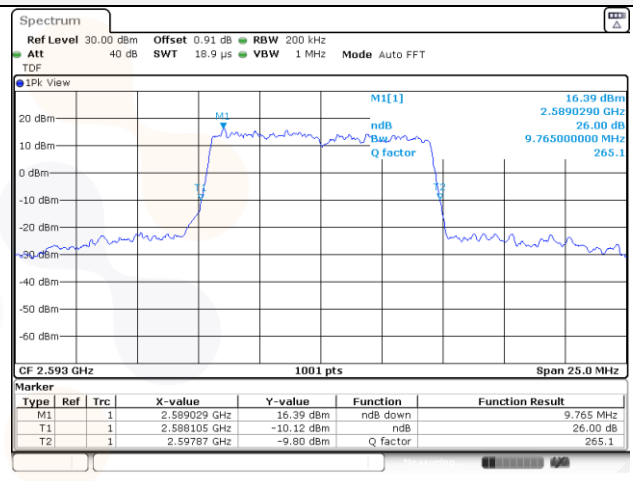

10M BW QPSK Low ch.

10M BW 16QAM Low ch.

10M BW QPSK Mid ch.

10M BW 16QAM Mid ch.

10M BW QPSK High ch.

10M BW 16QAM High ch.

KCTL Inc.

65, Sinwon-ro, Yeongtong-gu,
Suwon-si, Gyeonggi-do, 16677, Korea
TEL: 82-31-285-0894 FAX: 82-505-299-8311
www.kctl.co.kr