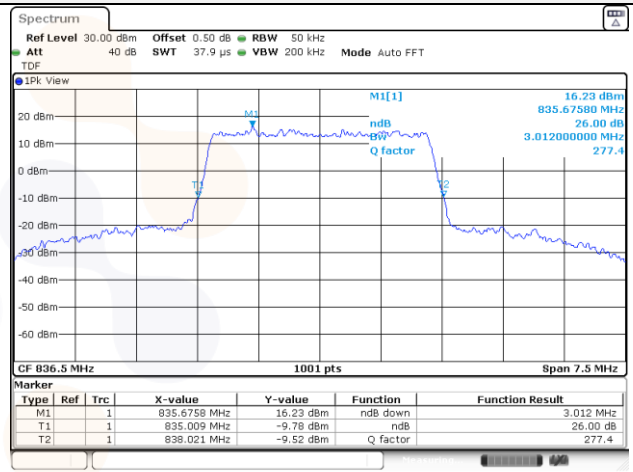

3M BW 16QAM Mid ch.