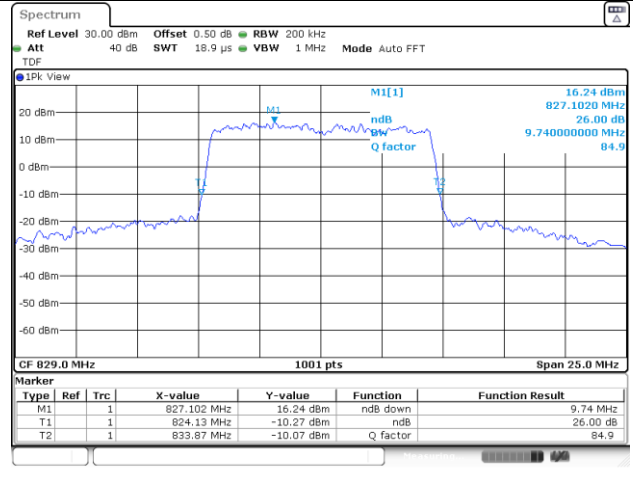

65, Sinwon-ro, Yeongtong-gu,
Suwon-si, Gyeonggi-do, 16677, Korea
TEL: 82-31-285-0894 FAX: 82-505-299-8311
www.kctl.co.kr

Report No.:
KR22-SRF0053-A
Page (48) of (195)

10M BW QPSK Low ch.

10M BW 16QAM Low ch.

10M BW QPSK Mid ch.

10M BW 16QAM Mid ch.

10M BW QPSK High ch.

10M BW 16QAM High ch.

Test mode: LTE Band 12

1.4M BW QPSK Low ch.

1.4M BW 16QAM Low ch.

1.4M BW QPSK Mid ch.