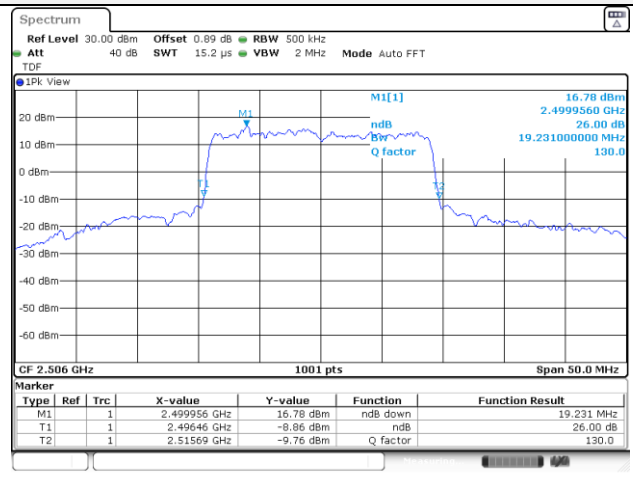

65, Sinwon-ro, Yeongtong-gu,
Suwon-si, Gyeonggi-do, 16677, Korea
TEL: 82-31-285-0894 FAX: 82-505-299-8311
www.kctl.co.kr

Report No.:
KR22-SRF0053-A
Page (56) of (195)

20M BW QPSK Low ch.

20M BW 16QAM Low ch.