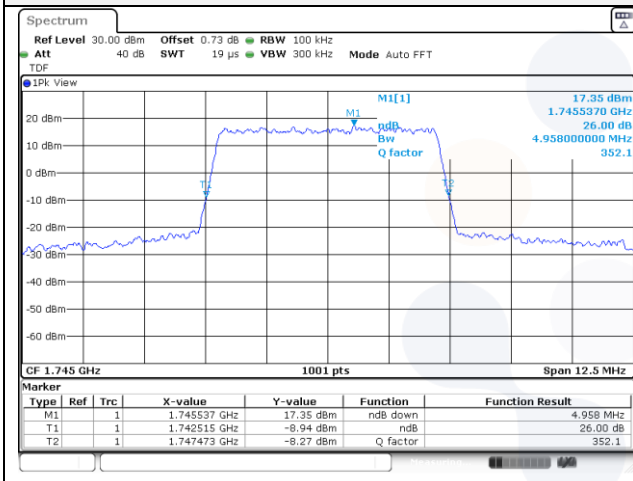

Report No.:
KR22-SRF0053-A
Page (59) of (195)

5M BW QPSK Low ch.

5M BW 16QAM Low ch.

5M BW QPSK Mid ch.

5M BW 16QAM Mid ch.

5M BW QPSK High ch.

5M BW 16QAM High ch.

KCTL Inc.