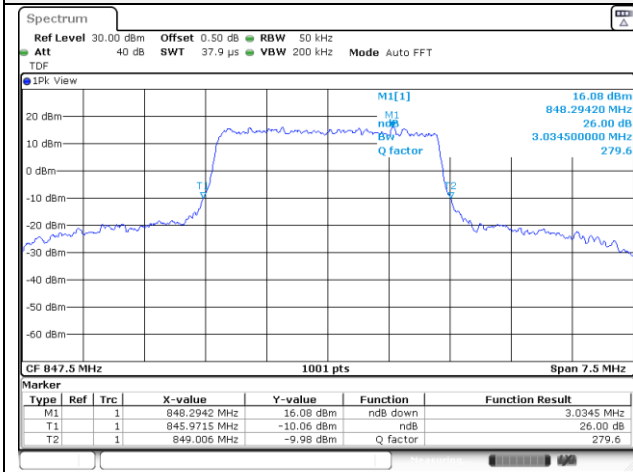

3M BW QPSK High ch.