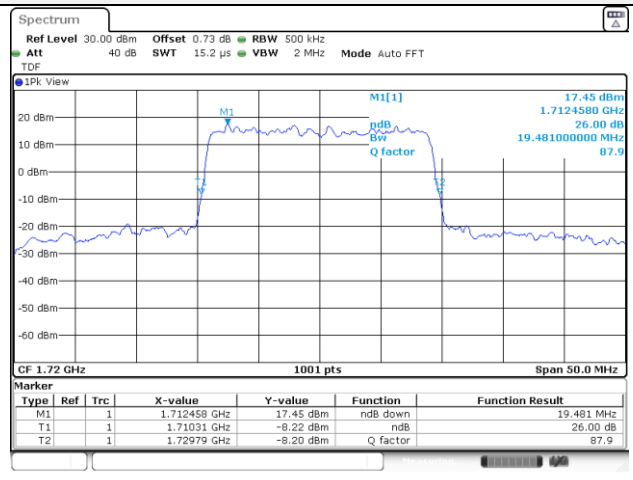

65, Sinwon-ro, Yeongtong-gu,
Suwon-si, Gyeonggi-do, 16677, Korea
TEL: 82-31-285-0894 FAX: 82-505-299-8311
www.kctl.co.kr

Report No.:
KR22-SRF0053-A
Page (62) of (195)

20M BW QPSK Low ch.

20M BW 16QAM Low ch.

20M BW QPSK Mid ch.

20M BW 16QAM Mid ch.

20M BW QPSK High ch.

20M BW 16QAM High ch.