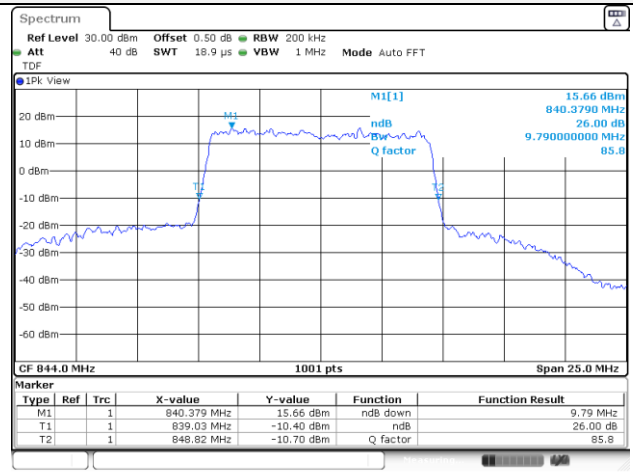

10M BW QPSK Mid ch.

10M BW 16QAM Mid ch.

10M BW QPSK High ch.

10M BW 16QAM High ch.

Test mode: LTE Band 12

1.4M BW QPSK Low ch.

1.4M BW 16QAM Low ch.

1.4M BW QPSK Mid ch.