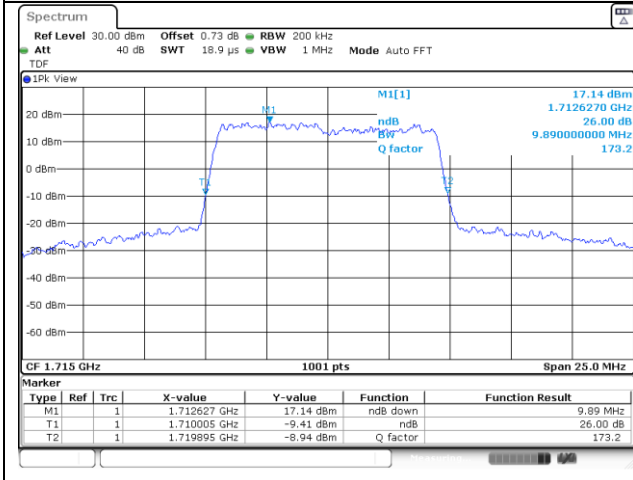

KCTL Inc.

65, Sinwon-ro, Yeongtong-gu,
Suwon-si, Gyeonggi-do, 16677, Korea
TEL: 82-31-285-0894 FAX: 82-505-299-8311
www.kctl.co.kr

Report No.:
KR22-SRF0053-A
Page (60) of (195)

10M BW QPSK Low ch.