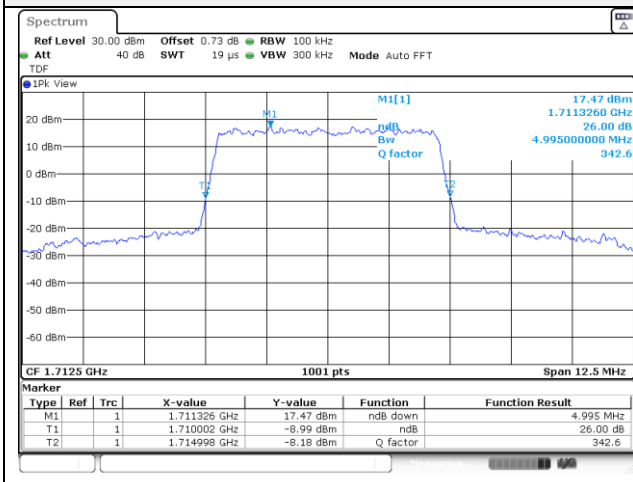

KCTL Inc.

65, Sinwon-ro, Yeongtong-gu,
Suwon-si, Gyeonggi-do, 16677, Korea
TEL: 82-31-285-0894 FAX: 82-505-299-8311
www.kctl.co.kr

Report No.:
KR22-SRF0053-A
Page (59) of (195)

5M BW QPSK Low ch.