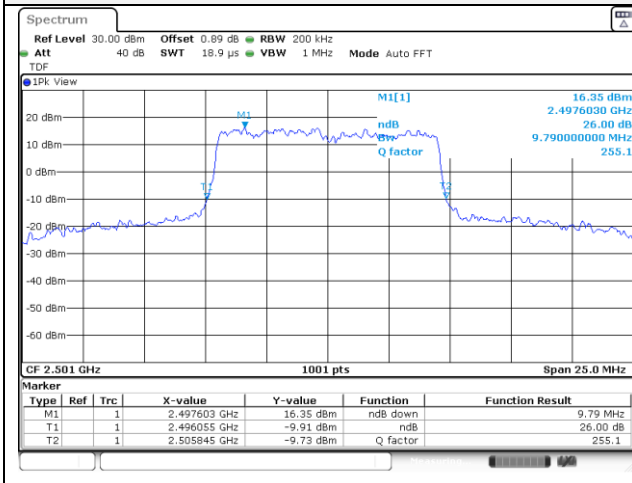

KCTL Inc.

65, Sinwon-ro, Yeongtong-gu,
Suwon-si, Gyeonggi-do, 16677, Korea
TEL: 82-31-285-0894 FAX: 82-505-299-8311
www.kctl.co.kr

Report No.:
KR22-SRF0053-A
Page (54) of (195)

10M BW QPSK Low ch.