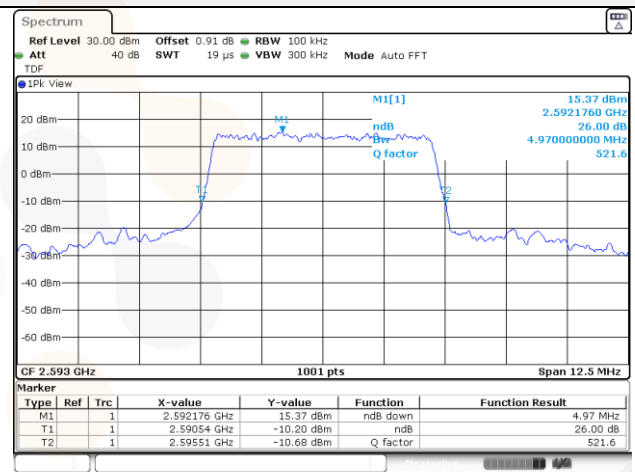

5M BW 16QAM Mid ch.