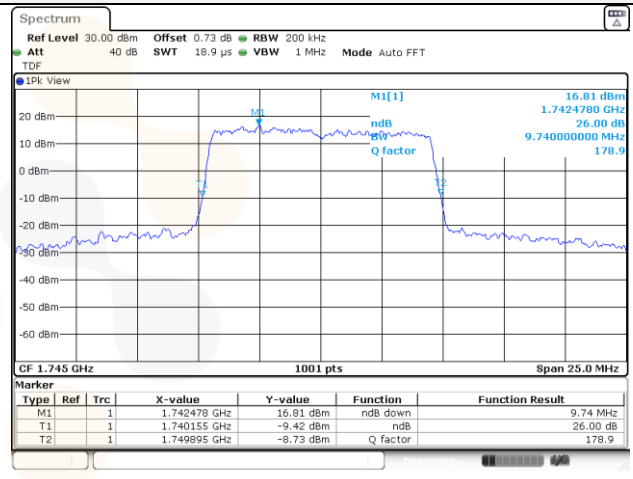

10M BW 16QAM Mid ch.