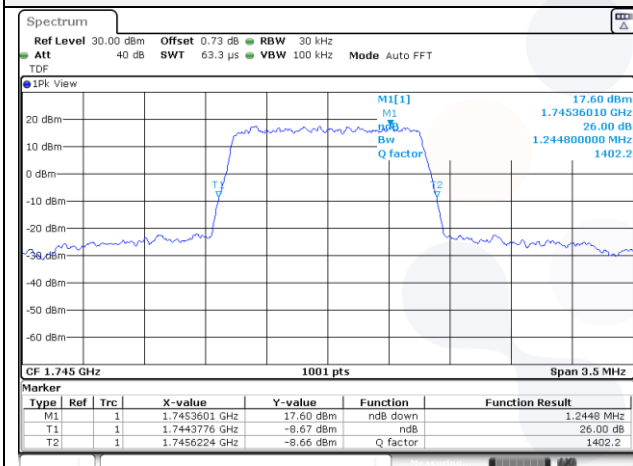

Report No.:
KR22-SRF0053-A
Page (57) of (195)

Test mode: LTE Band 66/4

1.4M BW QPSK Low ch.

1.4M BW 16QAM Low ch.

1.4M BW QPSK Mid ch.

1.4M BW 16QAM Mid ch.

1.4M BW QPSK High ch.

1.4M BW 16QAM High ch.