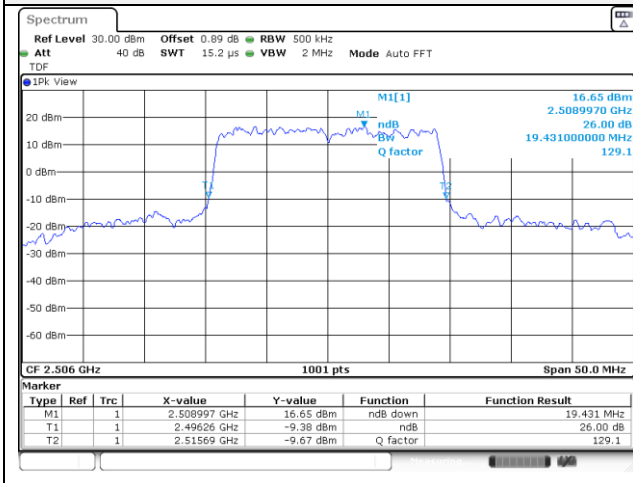

65, Sinwon-ro, Yeongtong-gu,
Suwon-si, Gyeonggi-do, 16677, Korea
TEL: 82-31-285-0894 FAX: 82-505-299-8311
www.kctl.co.kr

Report No.:
KR22-SRF0053-A
Page (56) of (195)

20M BW QPSK Low ch.

20M BW 16QAM Low ch.