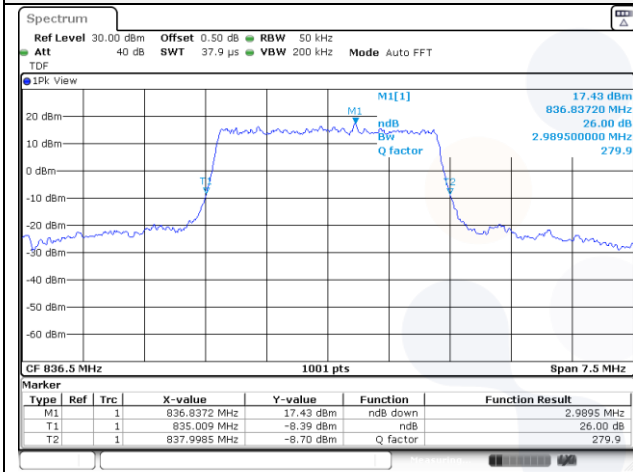

3M BW QPSK Mid ch.