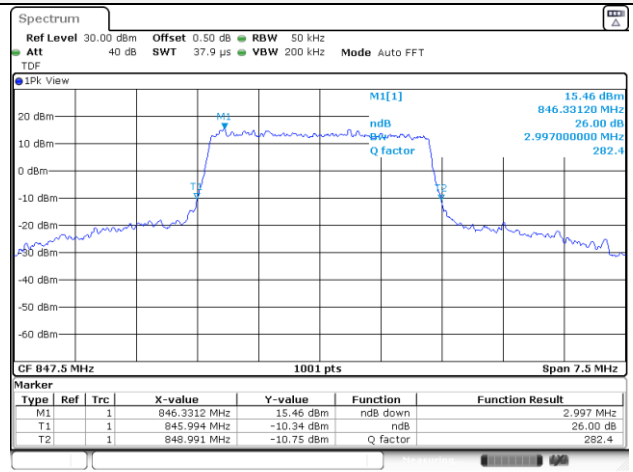

3M BW 16QAM High ch.