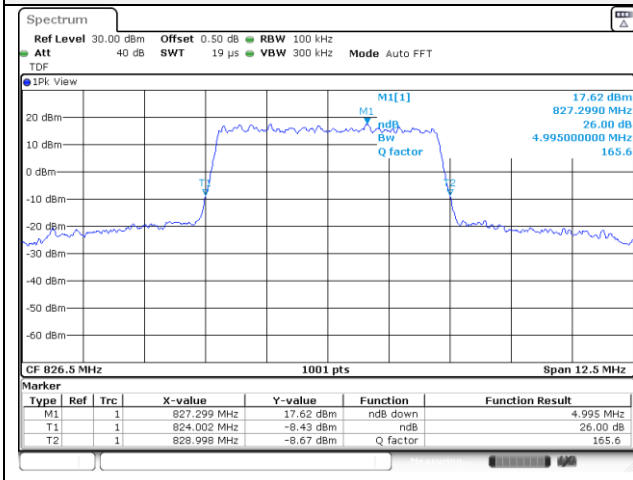

Report No.:
KR22-SRF0053-A
Page (47) of (195)

5M BW QPSK Low ch.

5M BW 16QAM Low ch.

5M BW QPSK Mid ch.

5M BW 16QAM Mid ch.

5M BW QPSK High ch.

5M BW 16QAM High ch.

KCTL Inc.