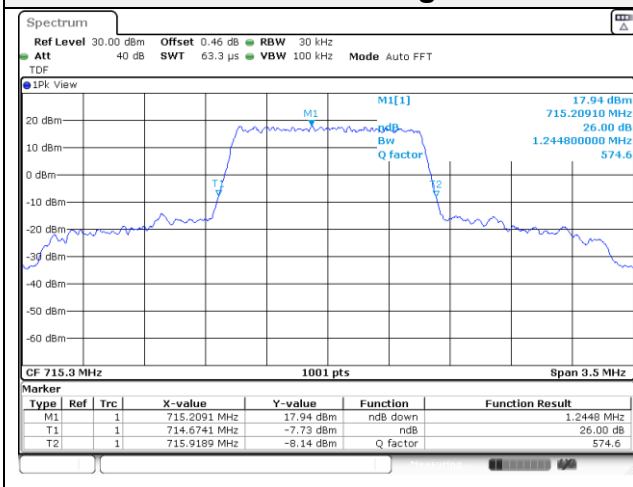

1.4M BW QPSK High ch.