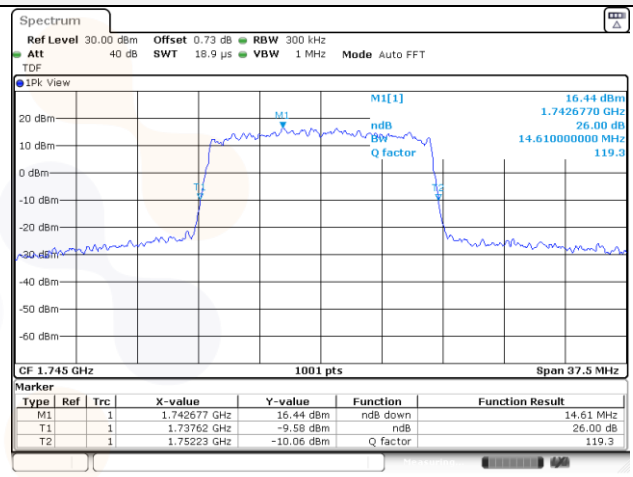

15M BW 16QAM Mid ch.