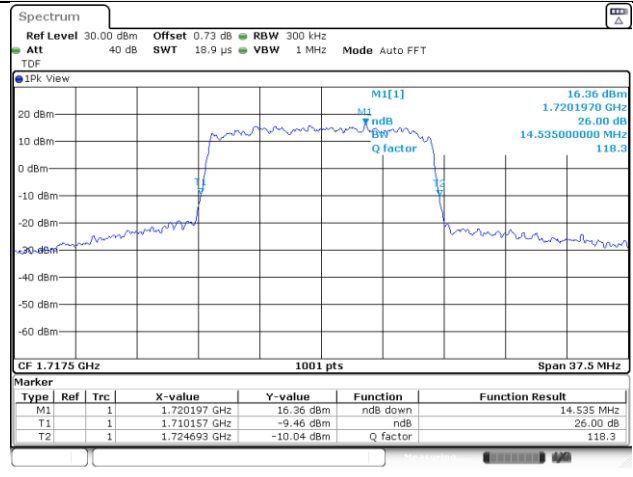

15M BW 16QAM Low ch.