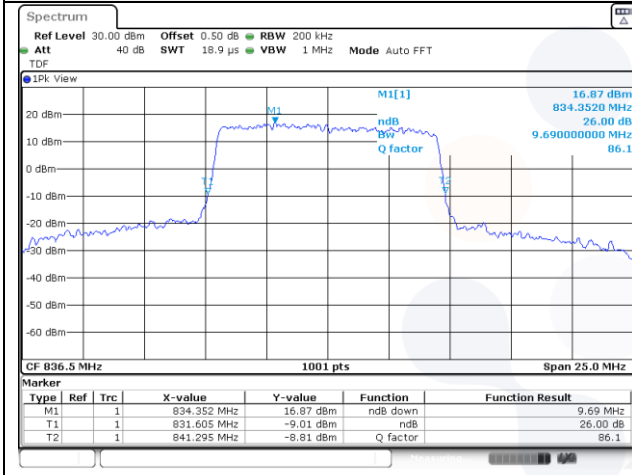

65, Sinwon-ro, Yeongtong-gu,
Suwon-si, Gyeonggi-do, 16677, Korea
TEL: 82-31-285-0894 FAX: 82-505-299-8311
www.kctl.co.kr

Report No.:
KR22-SRF0053-A
Page (48) of (195)

10M BW QPSK Low ch.

10M BW 16QAM Low ch.

10M BW QPSK Mid ch.

10M BW 16QAM Mid ch.

10M BW QPSK High ch.

10M BW 16QAM High ch.

Test mode: LTE Band 12

1.4M BW QPSK Low ch.

1.4M BW 16QAM Low ch.

1.4M BW QPSK Mid ch.