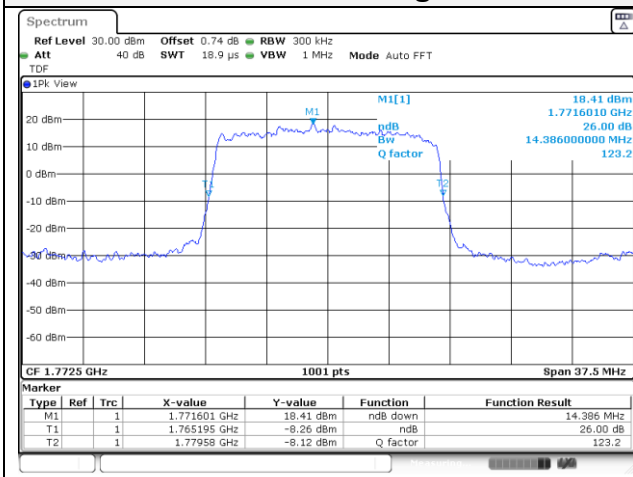

15M BW QPSK High ch.