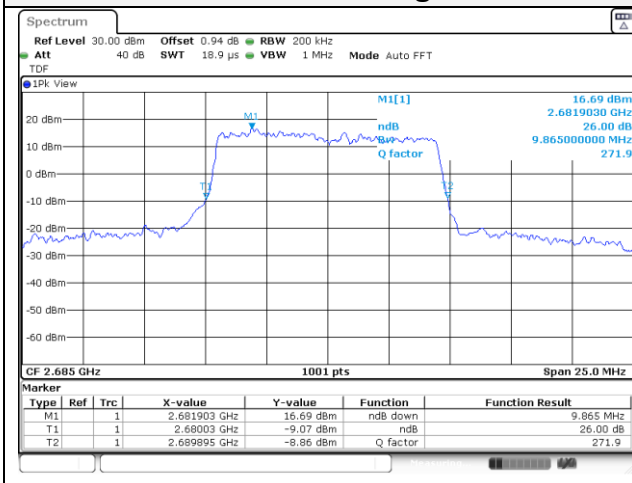

10M BW QPSK Low ch.

10M BW 16QAM Low ch.

10M BW QPSK Mid ch.

10M BW 16QAM Mid ch.

10M BW QPSK High ch.

10M BW 16QAM High ch.

KCTL Inc.

65, Sinwon-ro, Yeongtong-gu,
Suwon-si, Gyeonggi-do, 16677, Korea
TEL: 82-31-285-0894 FAX: 82-505-299-8311
www.kctl.co.kr