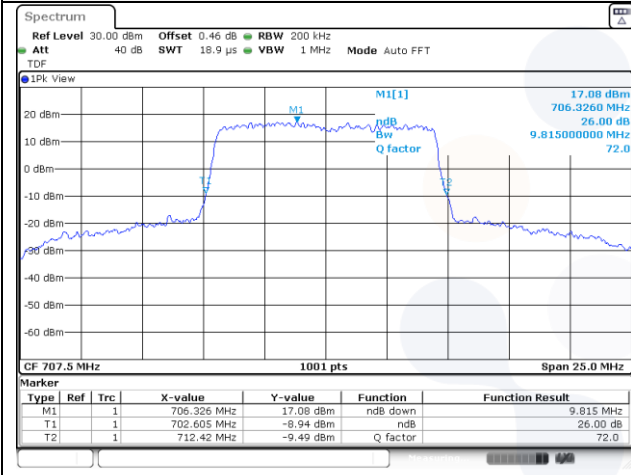

KCTL Inc.

65, Sinwon-ro, Yeongtong-gu,
Suwon-si, Gyeonggi-do, 16677, Korea
TEL: 82-31-285-0894 FAX: 82-505-299-8311
www.kctl.co.kr

Report No.:
KR22-SRF0053-A
Page (52) of (195)

10M BW QPSK Low ch.

10M BW 16QAM Low ch.

10M BW QPSK Mid ch.

10M BW 16QAM Mid ch.

10M BW QPSK High ch.

10M BW 16QAM High ch.

Test mode: LTE Band 41

5M BW QPSK Low ch.

5M BW 16QAM Low ch.

5M BW QPSK Mid ch.