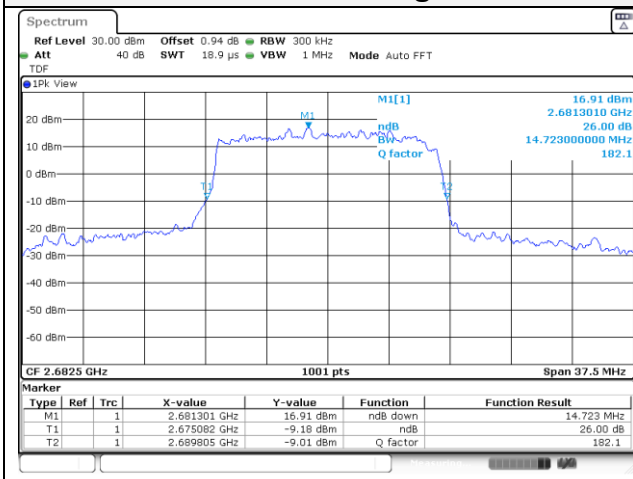

Report No.:
KR22-SRF0053-A
Page (55) of (195)

15M BW QPSK Low ch.

15M BW 16QAM Low ch.

15M BW QPSK Mid ch.

15M BW 16QAM Mid ch.

15M BW QPSK High ch.

15M BW 16QAM High ch.

KCTL Inc.