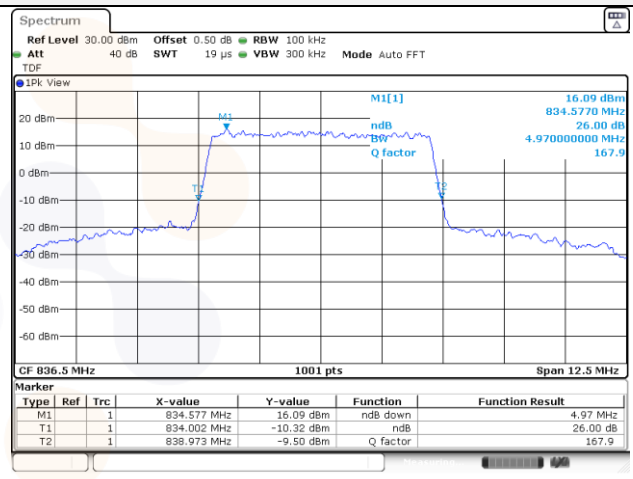

Report No.:
KR22-SRF0053-A
Page (47) of (195)

5M BW QPSK Low ch.

5M BW 16QAM Low ch.

5M BW QPSK Mid ch.

5M BW 16QAM Mid ch.

5M BW QPSK High ch.

5M BW 16QAM High ch.

KCTL Inc.

10M BW QPSK Mid ch.

10M BW 16QAM Mid ch.

10M BW QPSK High ch.

10M BW 16QAM High ch.

Test mode: LTE Band 12

1.4M BW QPSK Low ch.

1.4M BW 16QAM Low ch.

1.4M BW QPSK Mid ch.