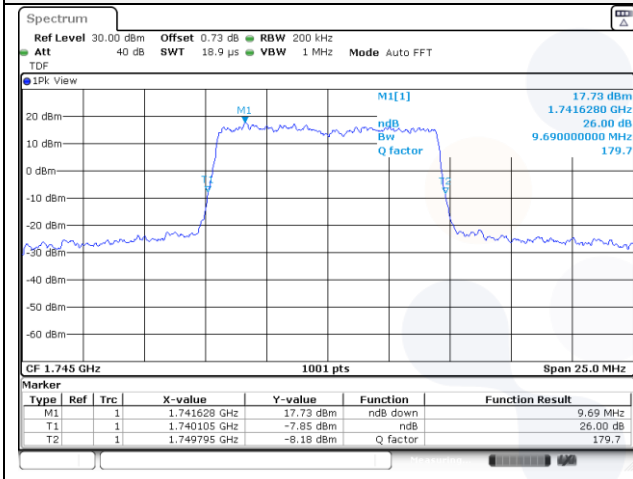

10M BW QPSK Mid ch.