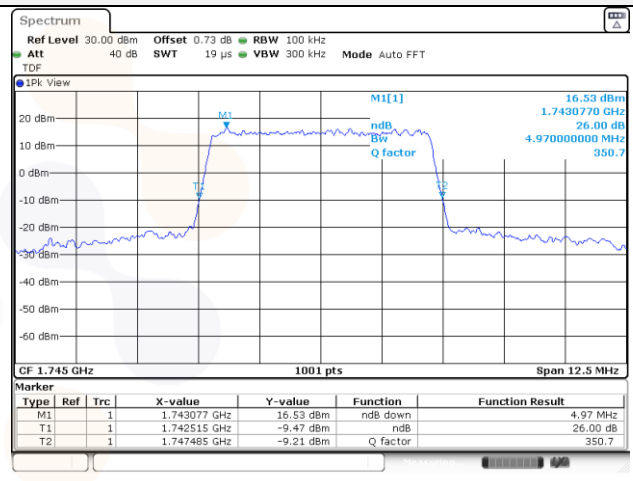

Report No.:
KR22-SRF0053-A
Page (59) of (195)

5M BW QPSK Low ch.

5M BW 16QAM Low ch.

5M BW QPSK Mid ch.

5M BW 16QAM Mid ch.

5M BW QPSK High ch.

5M BW 16QAM High ch.

KCTL Inc.