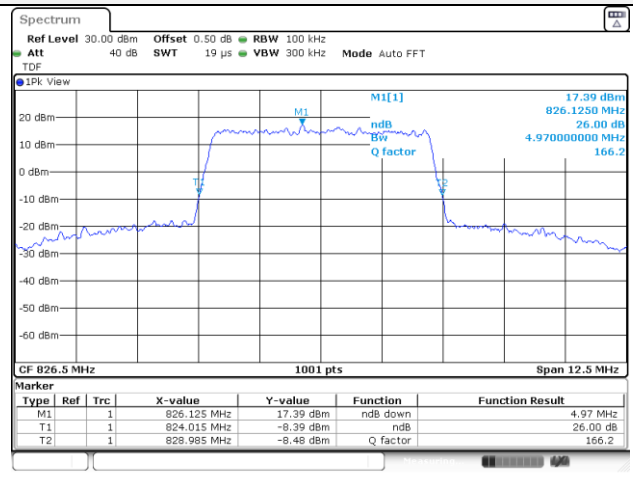

Report No.:
KR22-SRF0053-A
Page (47) of (195)

5M BW QPSK Low ch.

5M BW 16QAM Low ch.

5M BW QPSK Mid ch.

5M BW 16QAM Mid ch.

5M BW QPSK High ch.

5M BW 16QAM High ch.

KCTL Inc.