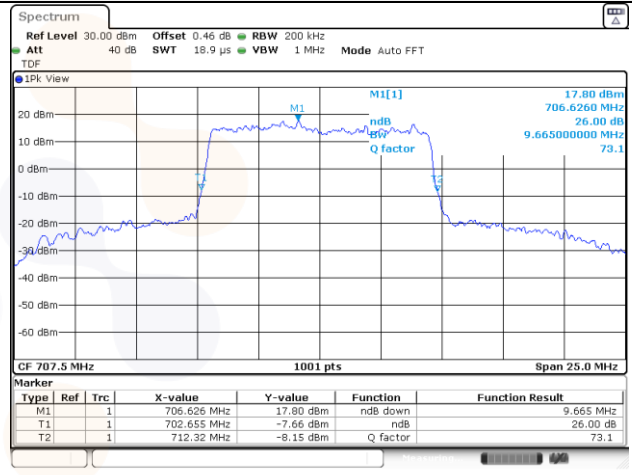

10M BW QPSK Mid ch.

10M BW 16QAM Mid ch.

10M BW QPSK High ch.

10M BW 16QAM High ch.

Test mode: LTE Band 41

5M BW QPSK Low ch.

5M BW 16QAM Low ch.

5M BW QPSK Mid ch.