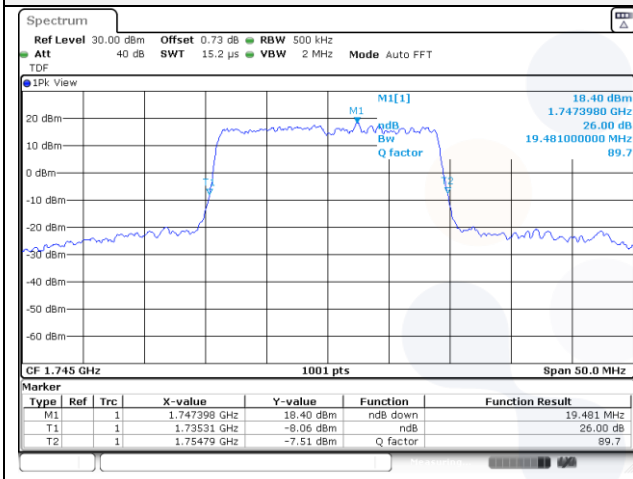

20M BW QPSK Mid ch.

20M BW 16QAM Mid ch.

20M BW QPSK High ch.

20M BW 16QAM High ch.