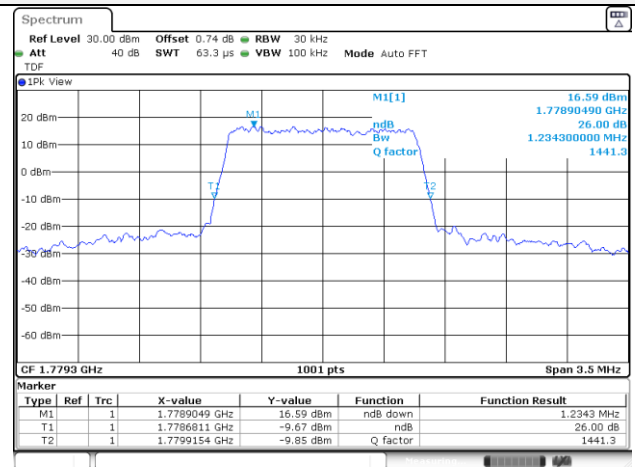

Report No.:
KR22-SRF0053-A
Page (57) of (195)

Test mode: LTE Band 66/4

1.4M BW QPSK Low ch.

1.4M BW 16QAM Low ch.

1.4M BW QPSK Mid ch.

1.4M BW 16QAM Mid ch.

1.4M BW QPSK High ch.

1.4M BW 16QAM High ch.