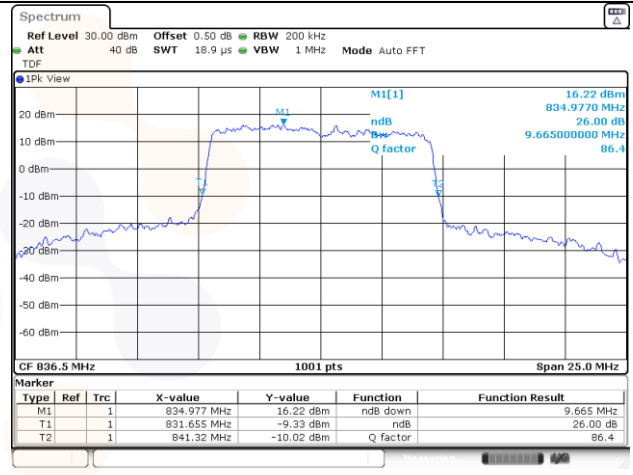

10M BW QPSK Mid ch.

10M BW 16QAM Mid ch.

10M BW QPSK High ch.

10M BW 16QAM High ch.

Test mode: LTE Band 12

1.4M BW QPSK Low ch.

1.4M BW 16QAM Low ch.

1.4M BW QPSK Mid ch.