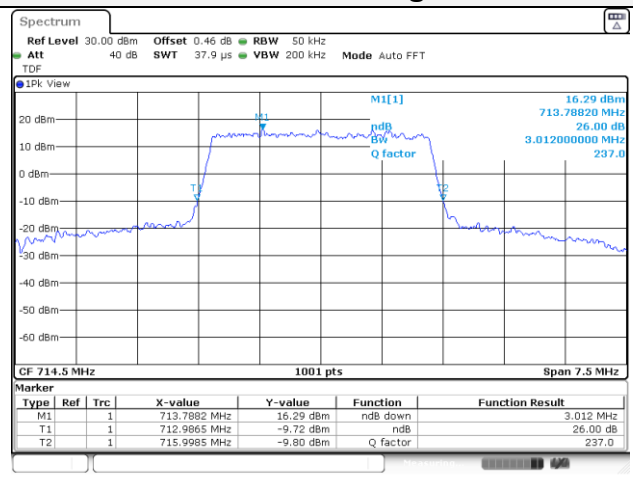

3M BW 16QAM High ch.