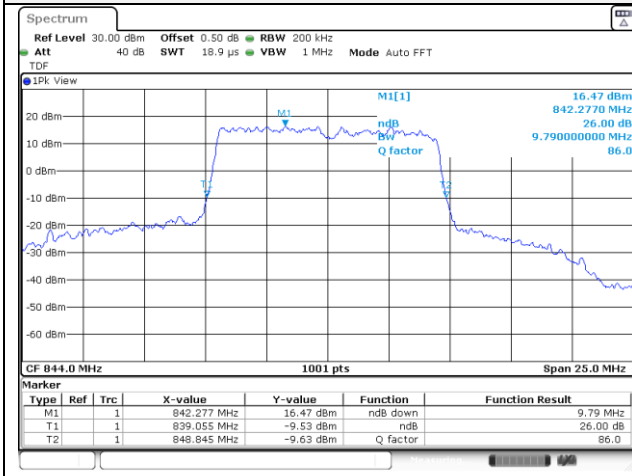

65, Sinwon-ro, Yeongtong-gu,
Suwon-si, Gyeonggi-do, 16677, Korea
TEL: 82-31-285-0894 FAX: 82-505-299-8311
www.kctl.co.kr

Report No.:
KR22-SRF0053-A
Page (48) of (195)

10M BW QPSK Low ch.

10M BW 16QAM Low ch.

10M BW QPSK Mid ch.

10M BW 16QAM Mid ch.

10M BW QPSK High ch.

10M BW 16QAM High ch.

Test mode: LTE Band 12

1.4M BW QPSK Low ch.

1.4M BW 16QAM Low ch.

1.4M BW QPSK Mid ch.