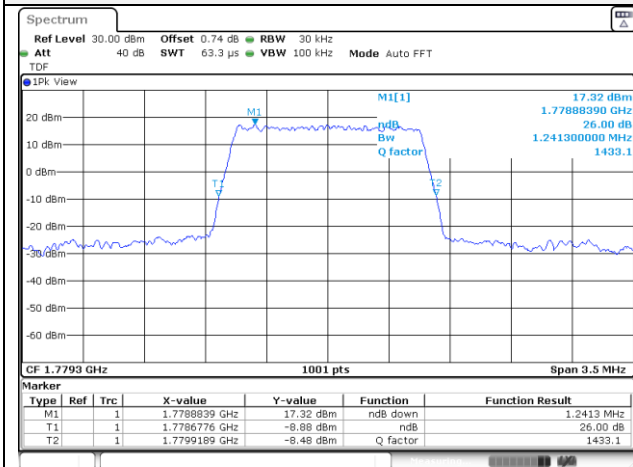

Report No.:
KR22-SRF0053-A
Page (57) of (195)

Test mode: LTE Band 66/4

1.4M BW QPSK Low ch.

1.4M BW 16QAM Low ch.

1.4M BW QPSK Mid ch.

1.4M BW 16QAM Mid ch.

1.4M BW QPSK High ch.

1.4M BW 16QAM High ch.