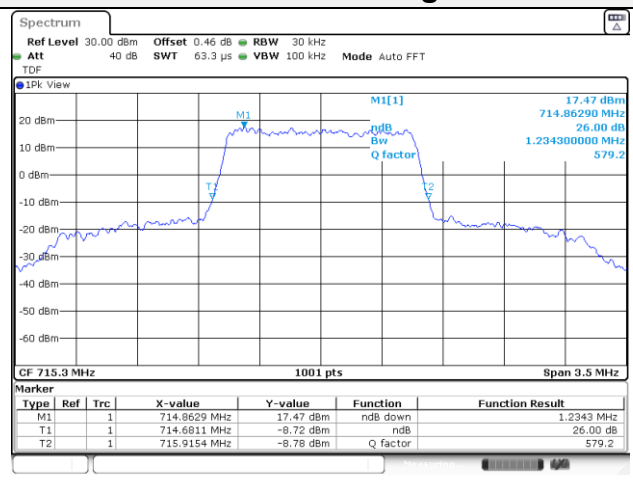

1.4M BW 16QAM High ch.