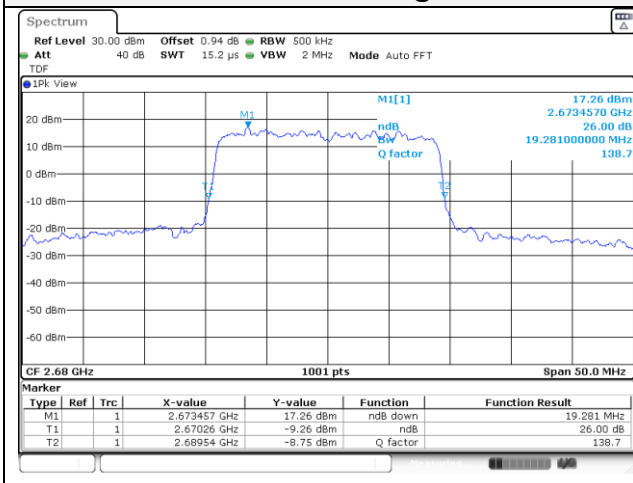

20M BW QPSK High ch.