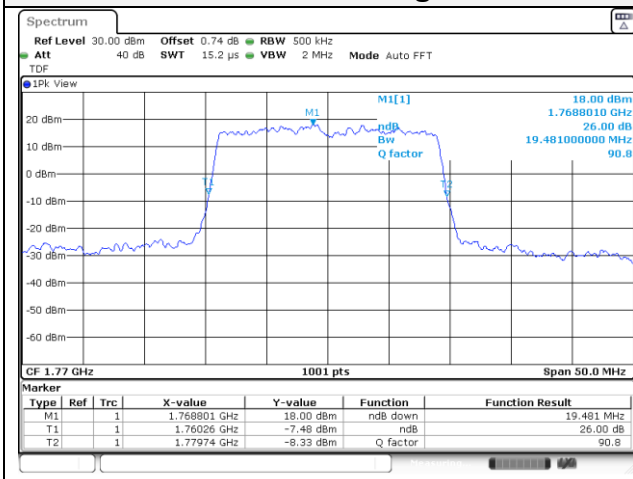

20M BW QPSK High ch.