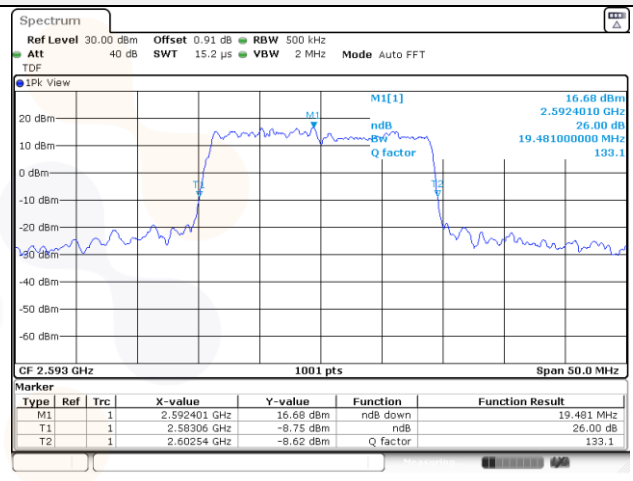

20M BW 16QAM Mid ch.