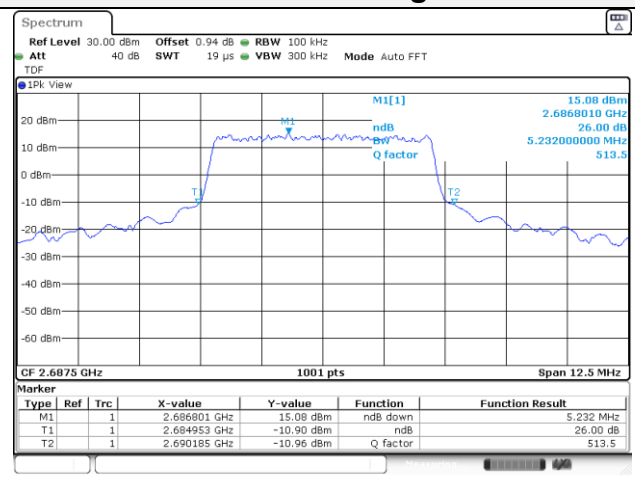

5M BW 16QAM High ch.