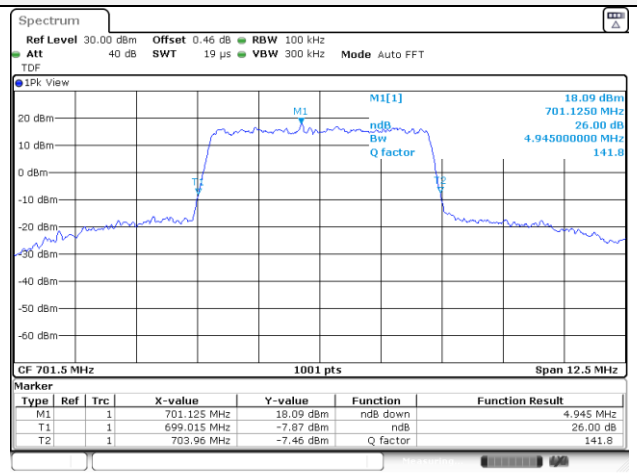

Report No.:
KR22-SRF0053-A
Page (51) of (195)

Test mode: LTE Band 12/17

5M BW QPSK Low ch.

5M BW 16QAM Low ch.

5M BW QPSK Mid ch.

5M BW 16QAM Mid ch.

5M BW QPSK High ch.

5M BW 16QAM High ch.