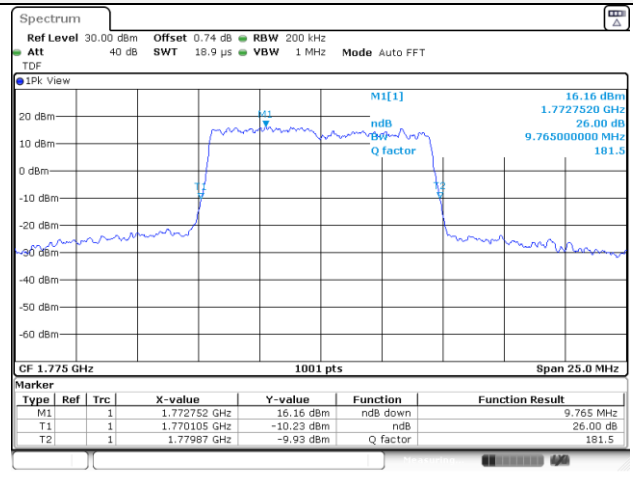

10M BW QPSK Mid ch.

10M BW 16QAM Mid ch.

10M BW QPSK High ch.

10M BW 16QAM High ch.

KCTL Inc.

65, Sinwon-ro, Yeongtong-gu,
Suwon-si, Gyeonggi-do, 16677, Korea
TEL: 82-31-285-0894 FAX: 82-505-299-8311
www.kctl.co.kr