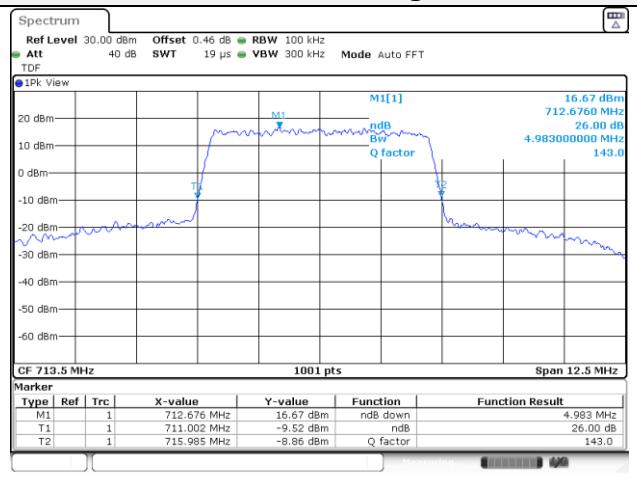

Report No.:
KR22-SRF0053-A
Page (51) of (195)

Test mode: LTE Band 12/17

5M BW QPSK Low ch.

5M BW 16QAM Low ch.

5M BW QPSK Mid ch.

5M BW 16QAM Mid ch.

5M BW QPSK High ch.

5M BW 16QAM High ch.