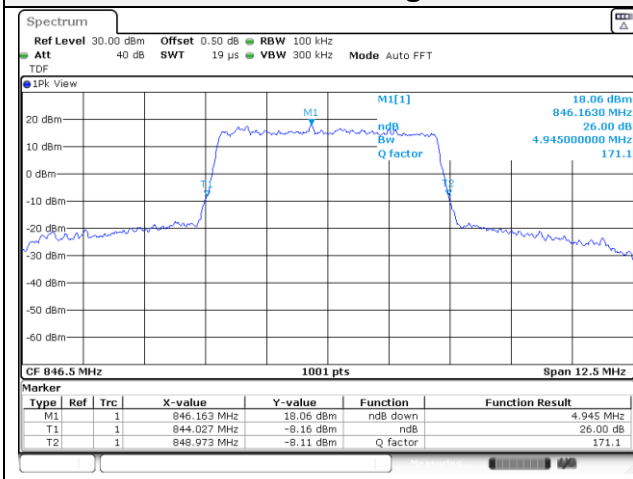

Report No.:
KR22-SRF0053-A
Page (47) of (195)

5M BW QPSK Low ch.

5M BW 16QAM Low ch.

5M BW QPSK Mid ch.

5M BW 16QAM Mid ch.

5M BW QPSK High ch.

5M BW 16QAM High ch.

KCTL Inc.