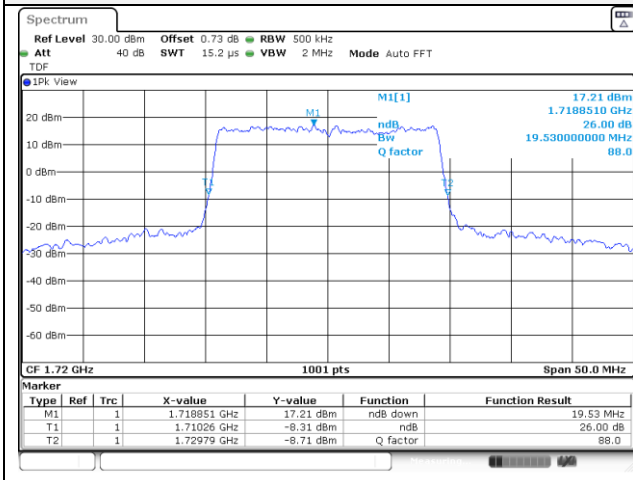

KCTL Inc.

65, Sinwon-ro, Yeongtong-gu,
Suwon-si, Gyeonggi-do, 16677, Korea
TEL: 82-31-285-0894 FAX: 82-505-299-8311
www.kctl.co.kr

Report No.:
KR22-SRF0053-A
Page (62) of (195)

20M BW QPSK Low ch.