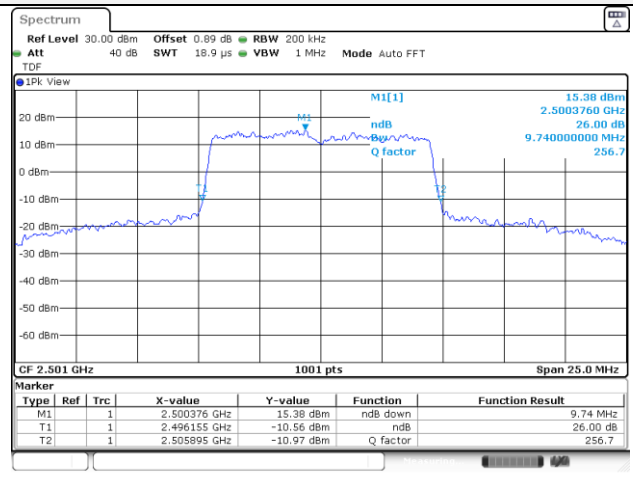

10M BW 16QAM Low ch.