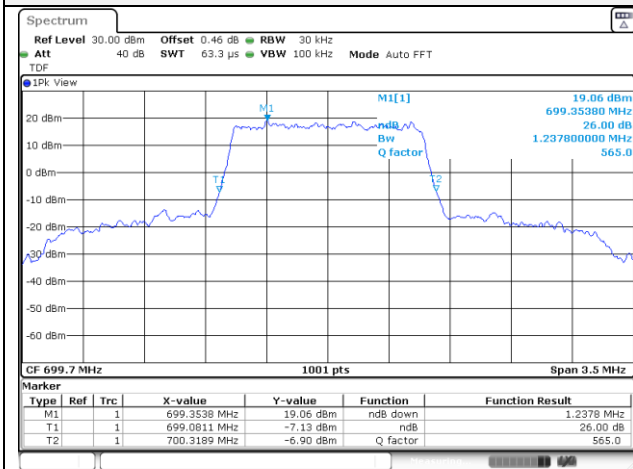

10M BW QPSK Mid ch.

10M BW 16QAM Mid ch.

10M BW QPSK High ch.

10M BW 16QAM High ch.

Test mode: LTE Band 12

1.4M BW QPSK Low ch.

1.4M BW 16QAM Low ch.

1.4M BW QPSK Mid ch.