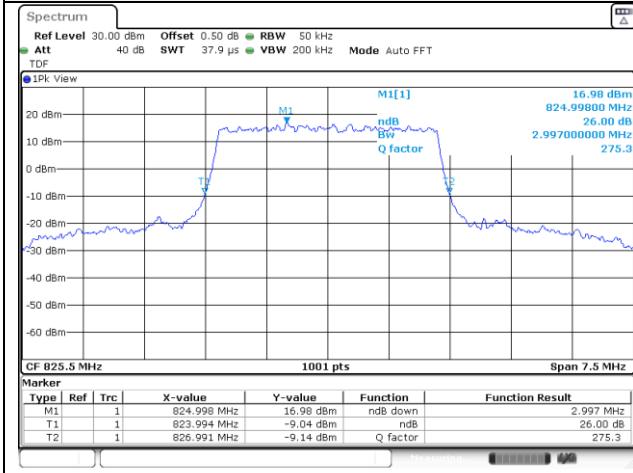

KCTL Inc.

65, Sinwon-ro, Yeongtong-gu,
Suwon-si, Gyeonggi-do, 16677, Korea
TEL: 82-31-285-0894 FAX: 82-505-299-8311
www.kctl.co.kr

Report No.:
KR22-SRF0053-A
Page (46) of (195)

3M BW QPSK Low ch.

3M BW 16QAM Low ch.