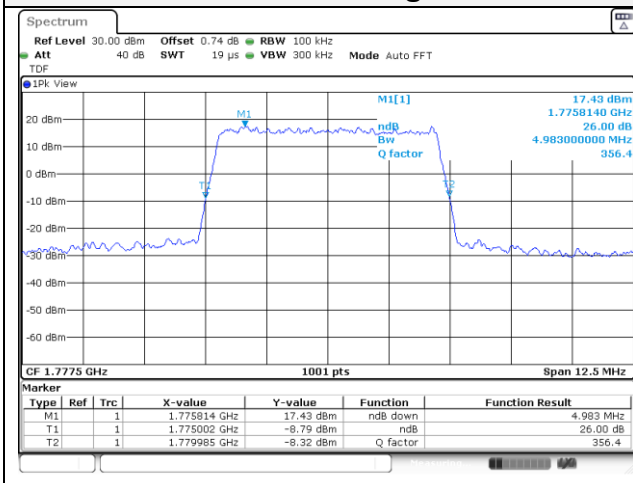

5M BW QPSK High ch.