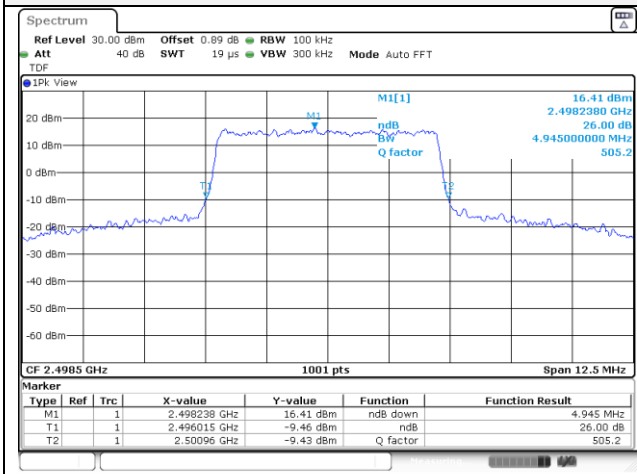

10M BW QPSK Mid ch.

10M BW 16QAM Mid ch.

10M BW QPSK High ch.

10M BW 16QAM High ch.

Test mode: LTE Band 41

5M BW QPSK Low ch.

5M BW 16QAM Low ch.

5M BW QPSK Mid ch.