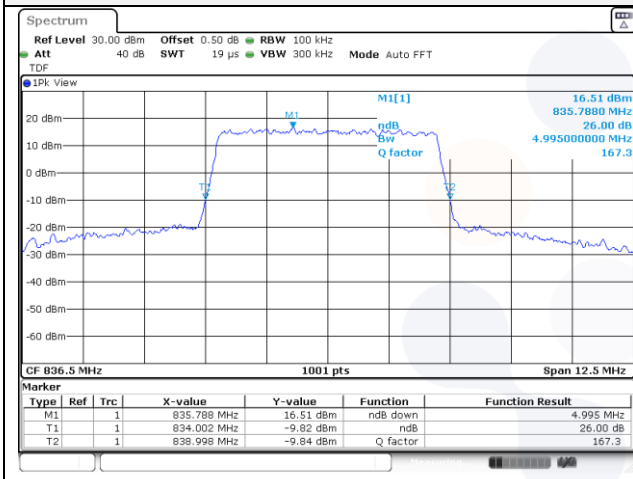

Report No.:
KR22-SRF0053-A
Page (47) of (195)

5M BW QPSK Low ch.

5M BW 16QAM Low ch.

5M BW QPSK Mid ch.

5M BW 16QAM Mid ch.

5M BW QPSK High ch.

5M BW 16QAM High ch.

KCTL Inc.