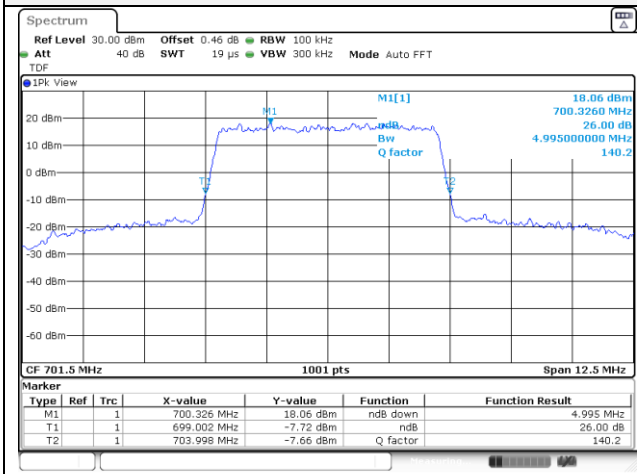

Report No.:
KR22-SRF0053-A
Page (51) of (195)

Test mode: LTE Band 12/17

5M BW QPSK Low ch.

5M BW 16QAM Low ch.

5M BW QPSK Mid ch.

5M BW 16QAM Mid ch.

5M BW QPSK High ch.

5M BW 16QAM High ch.