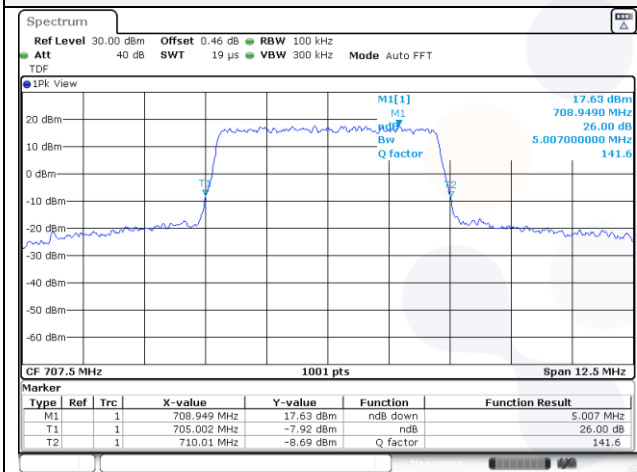

Report No.:
KR22-SRF0053-A
Page (51) of (195)

Test mode: LTE Band 12/17

5M BW QPSK Low ch.

5M BW 16QAM Low ch.

5M BW QPSK Mid ch.

5M BW 16QAM Mid ch.

5M BW QPSK High ch.

5M BW 16QAM High ch.