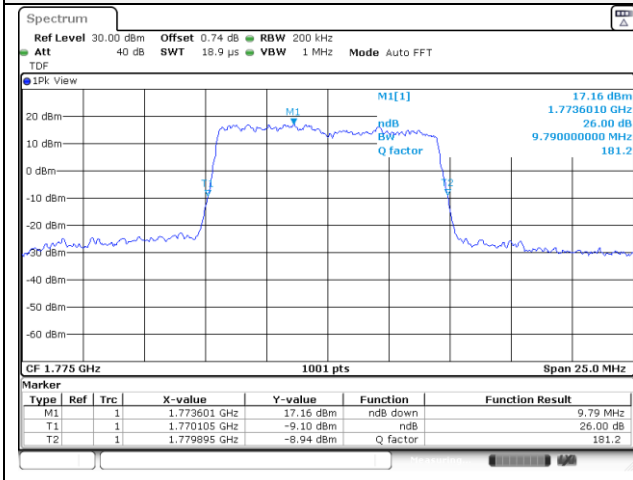

10M BW QPSK High ch.