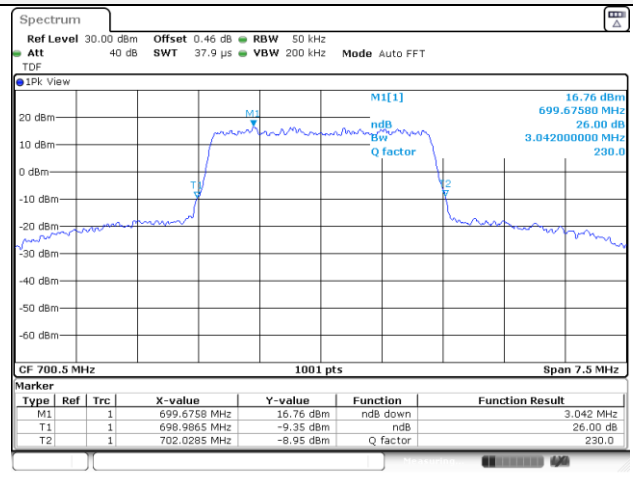

3M BW 16QAM Low ch.