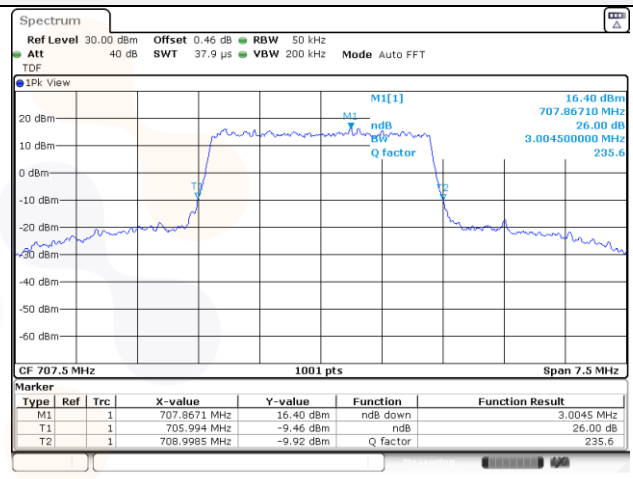

3M BW 16QAM Mid ch.