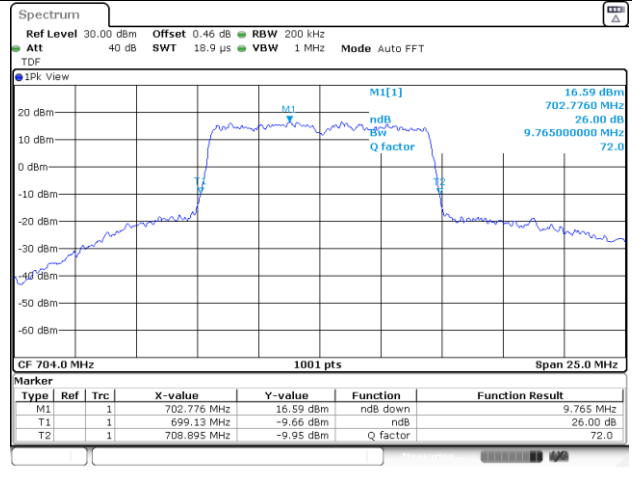

KCTL Inc.

65, Sinwon-ro, Yeongtong-gu,
Suwon-si, Gyeonggi-do, 16677, Korea
TEL: 82-31-285-0894 FAX: 82-505-299-8311
www.kctl.co.kr

Report No.:
KR22-SRF0053-A
Page (52) of (195)

10M BW QPSK Low ch.

10M BW 16QAM Low ch.

10M BW QPSK Mid ch.

10M BW 16QAM Mid ch.

10M BW QPSK High ch.

10M BW 16QAM High ch.

Test mode: LTE Band 41

5M BW QPSK Low ch.

5M BW 16QAM Low ch.

5M BW QPSK Mid ch.