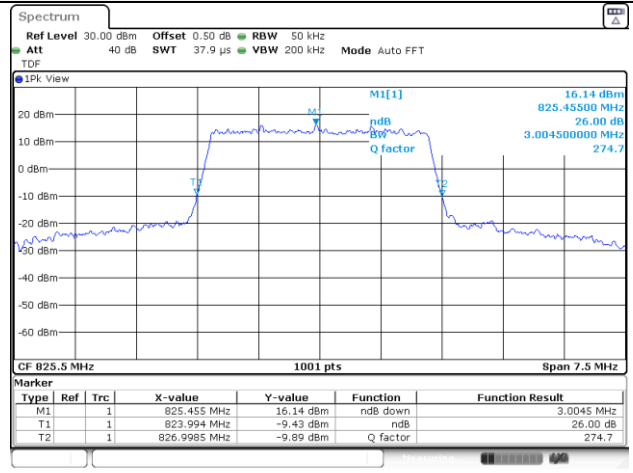

KCTL Inc.

65, Sinwon-ro, Yeongtong-gu,
Suwon-si, Gyeonggi-do, 16677, Korea
TEL: 82-31-285-0894 FAX: 82-505-299-8311
www.kctl.co.kr

Report No.:
KR22-SRF0053-A
Page (46) of (195)

3M BW QPSK Low ch.

3M BW 16QAM Low ch.