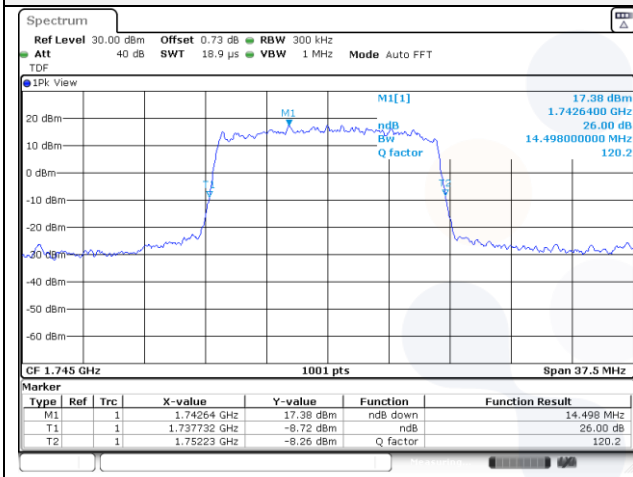

15M BW QPSK Mid ch.