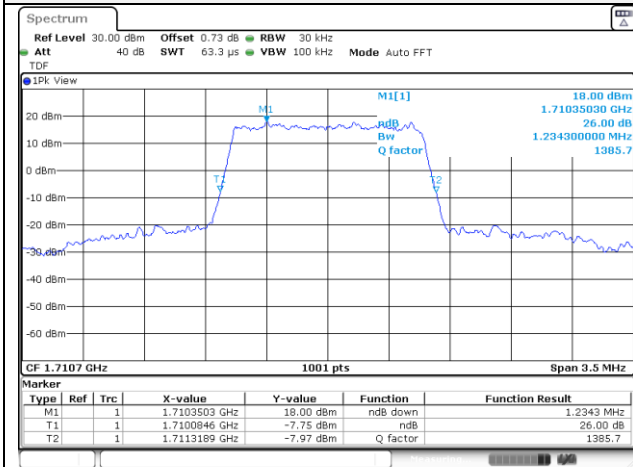

Report No.:
KR22-SRF0053-A
Page (57) of (195)

Test mode: LTE Band 66/4

1.4M BW QPSK Low ch.

1.4M BW 16QAM Low ch.

1.4M BW QPSK Mid ch.

1.4M BW 16QAM Mid ch.

1.4M BW QPSK High ch.

1.4M BW 16QAM High ch.