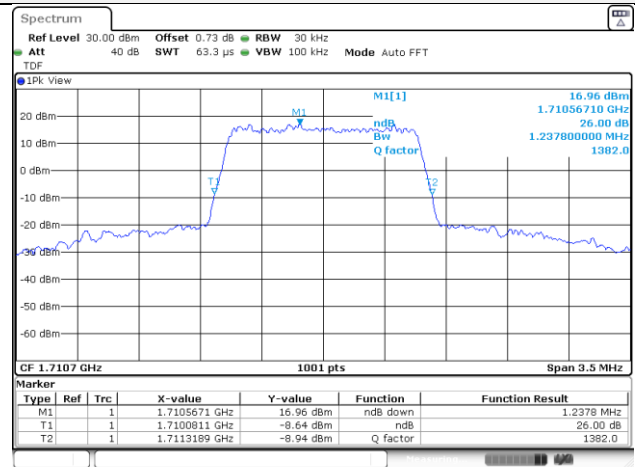

Report No.:
KR22-SRF0053-A
Page (57) of (195)

Test mode: LTE Band 66/4

1.4M BW QPSK Low ch.

1.4M BW 16QAM Low ch.

1.4M BW QPSK Mid ch.

1.4M BW 16QAM Mid ch.

1.4M BW QPSK High ch.

1.4M BW 16QAM High ch.