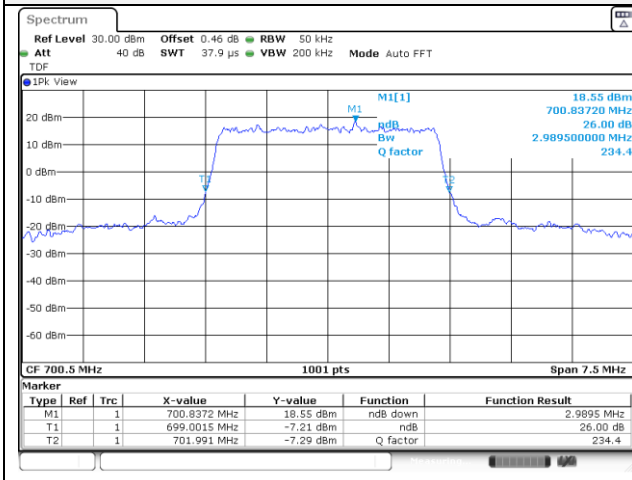

KCTL Inc.

65, Sinwon-ro, Yeongtong-gu,
Suwon-si, Gyeonggi-do, 16677, Korea
TEL: 82-31-285-0894 FAX: 82-505-299-8311
www.kctl.co.kr

Report No.:
KR22-SRF0053-A
Page (50) of (195)

3M BW QPSK Low ch.