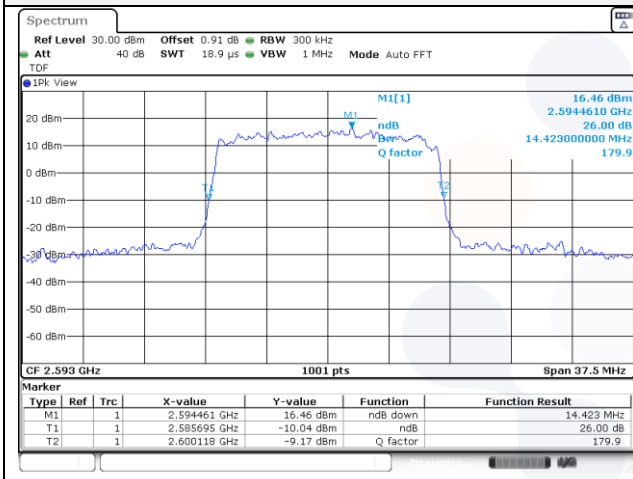

Report No.:
KR22-SRF0053-A
Page (55) of (195)

15M BW QPSK Low ch.

15M BW 16QAM Low ch.

15M BW QPSK Mid ch.

15M BW 16QAM Mid ch.

15M BW QPSK High ch.

15M BW 16QAM High ch.

KCTL Inc.