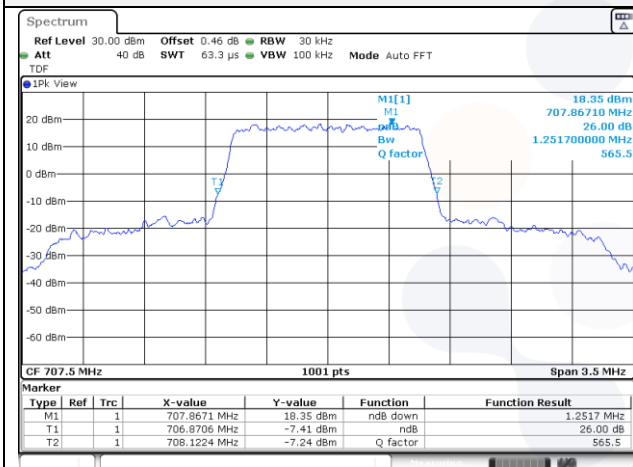

10M BW QPSK Mid ch.

10M BW 16QAM Mid ch.

10M BW QPSK High ch.

10M BW 16QAM High ch.

Test mode: LTE Band 12

1.4M BW QPSK Low ch.

1.4M BW 16QAM Low ch.

1.4M BW QPSK Mid ch.