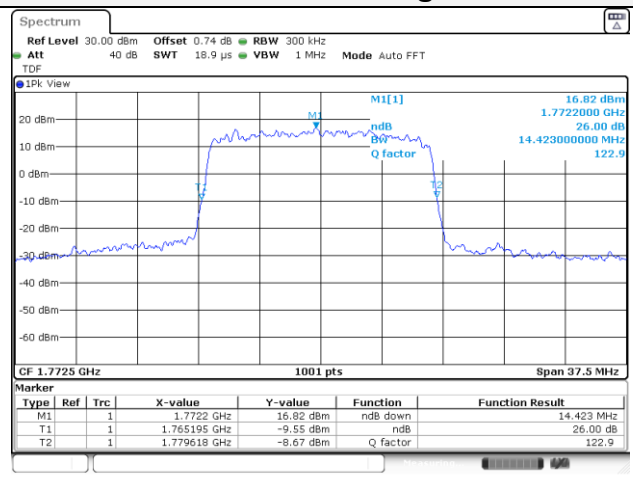

15M BW 16QAM High ch.