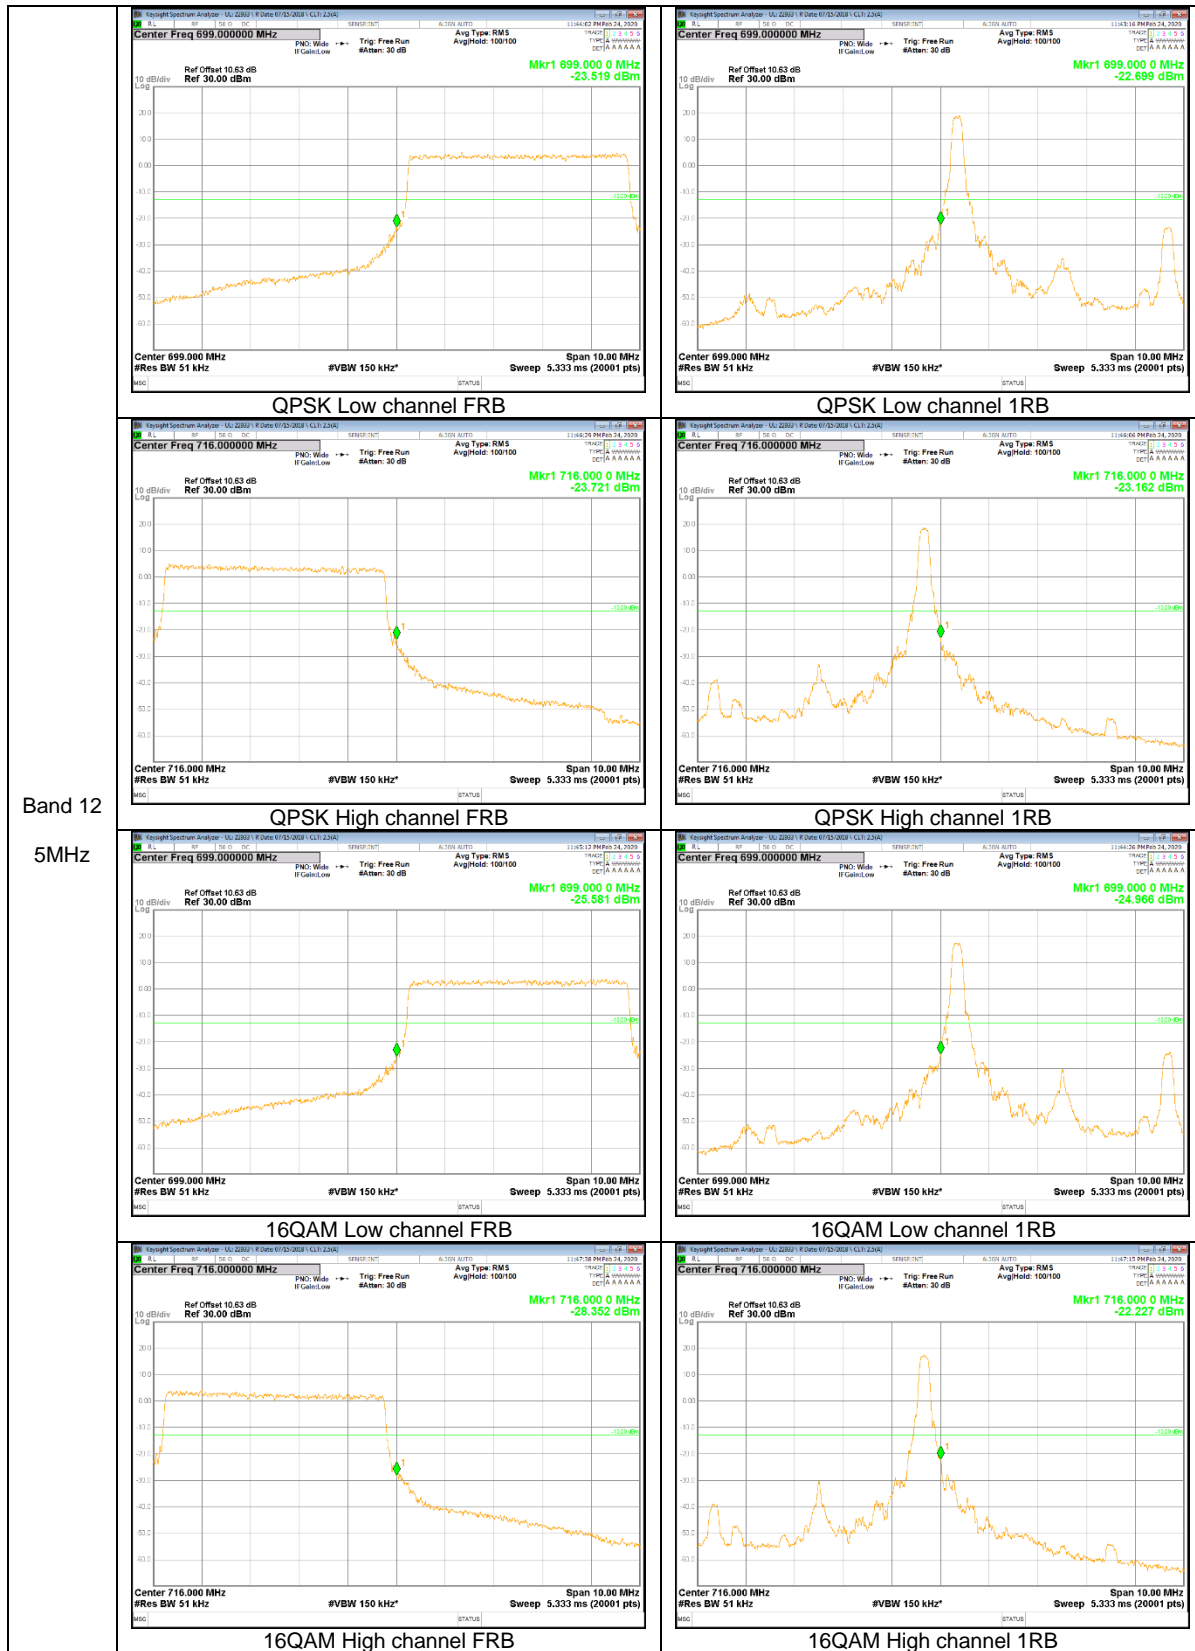

WCDMA

LTE Band 2

Band 2
10MHz

Band 2
 3MHz

LTE Band 5

Band 5
10MHz

Band 5
5MHz

Band 5
 3MHz

LTE Band 12

Band 12
 10MHz

LTE Band 66

Band 66
 20MHz