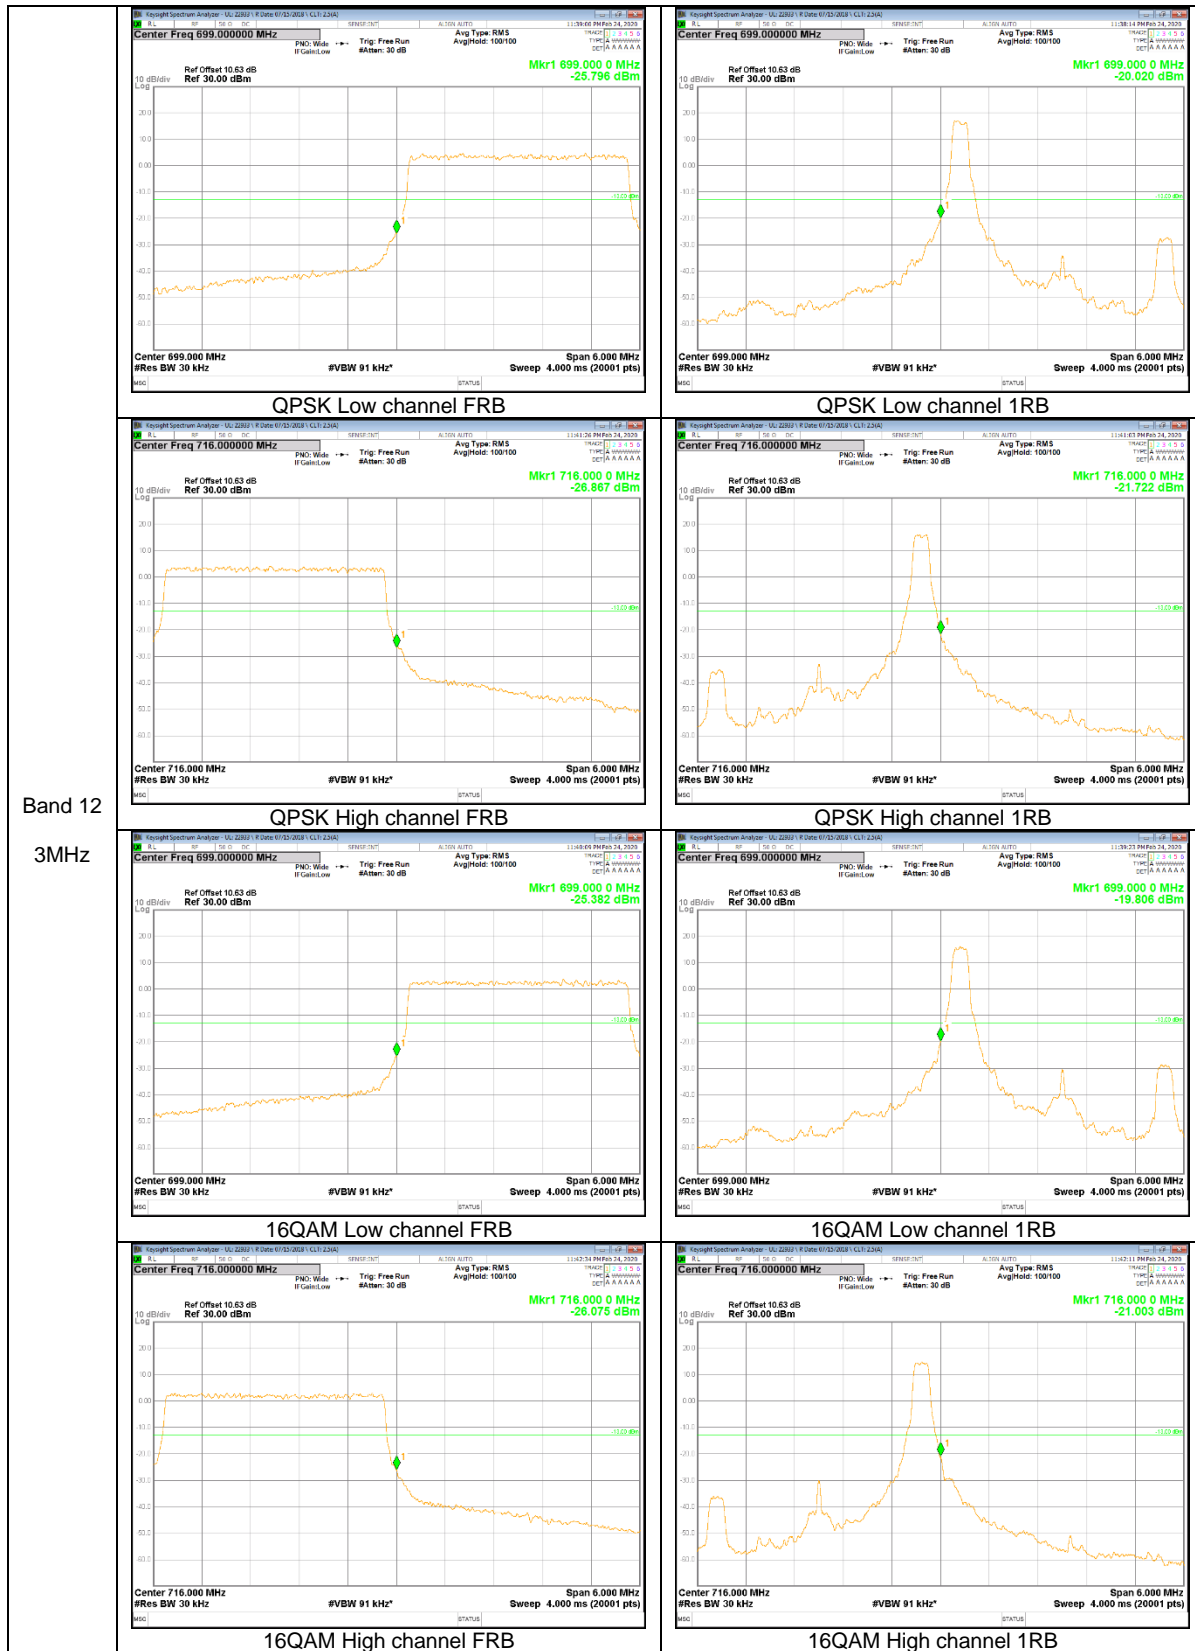

WCDMA

LTE Band 2

Band 2
10MHz

Band 2
 3MHz

LTE Band 5

Band 5
10MHz

Band 5
5MHz

Band 5
 3MHz

LTE Band 12

Band 12
 10MHz

LTE Band 66

Band 66
 20MHz