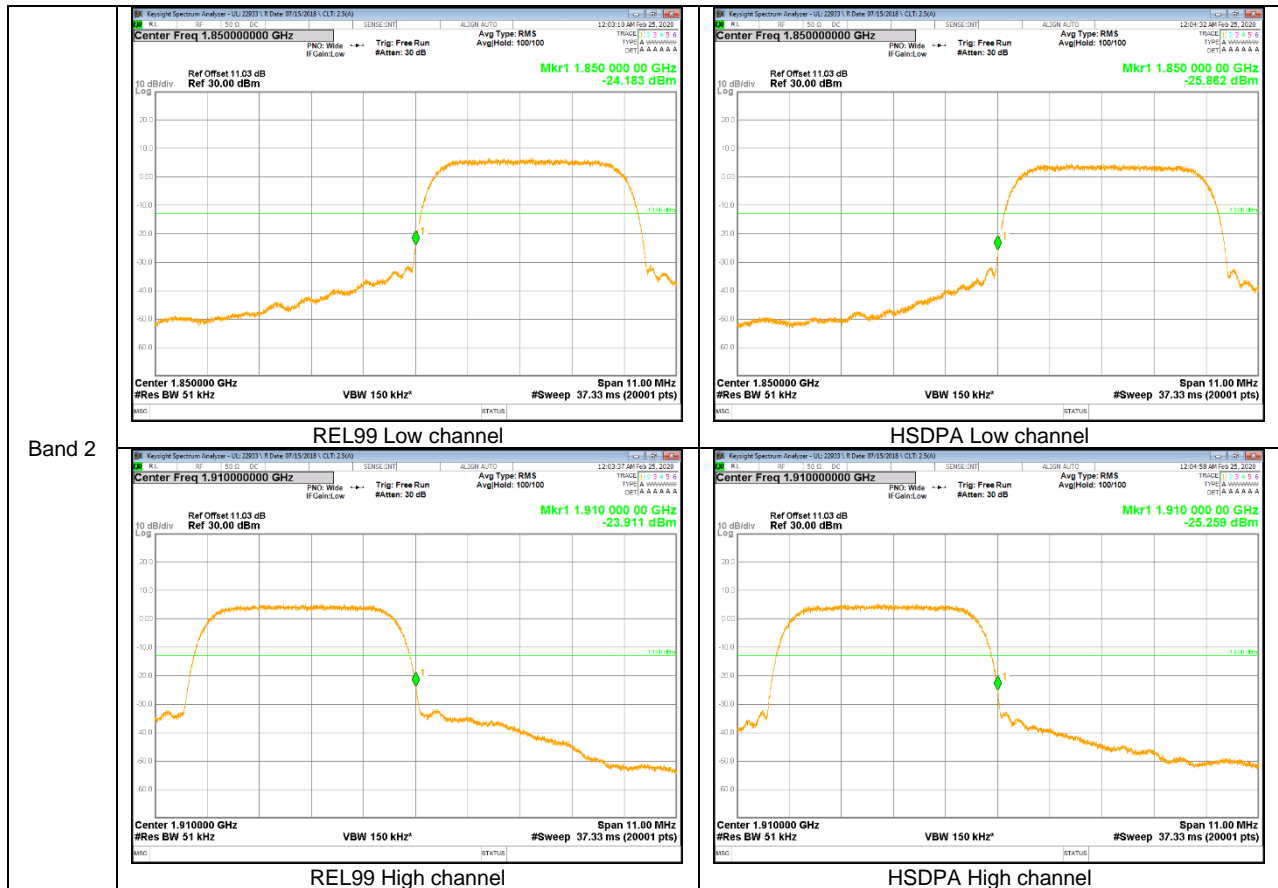

WCDMA

LTE Band 2

Band 2
10MHz

Band 2
 3MHz

LTE Band 5

Band 5
10MHz

Band 5
5MHz

Band 5
 3MHz

LTE Band 12

Band 12
 10MHz

LTE Band 66

Band 66
 20MHz