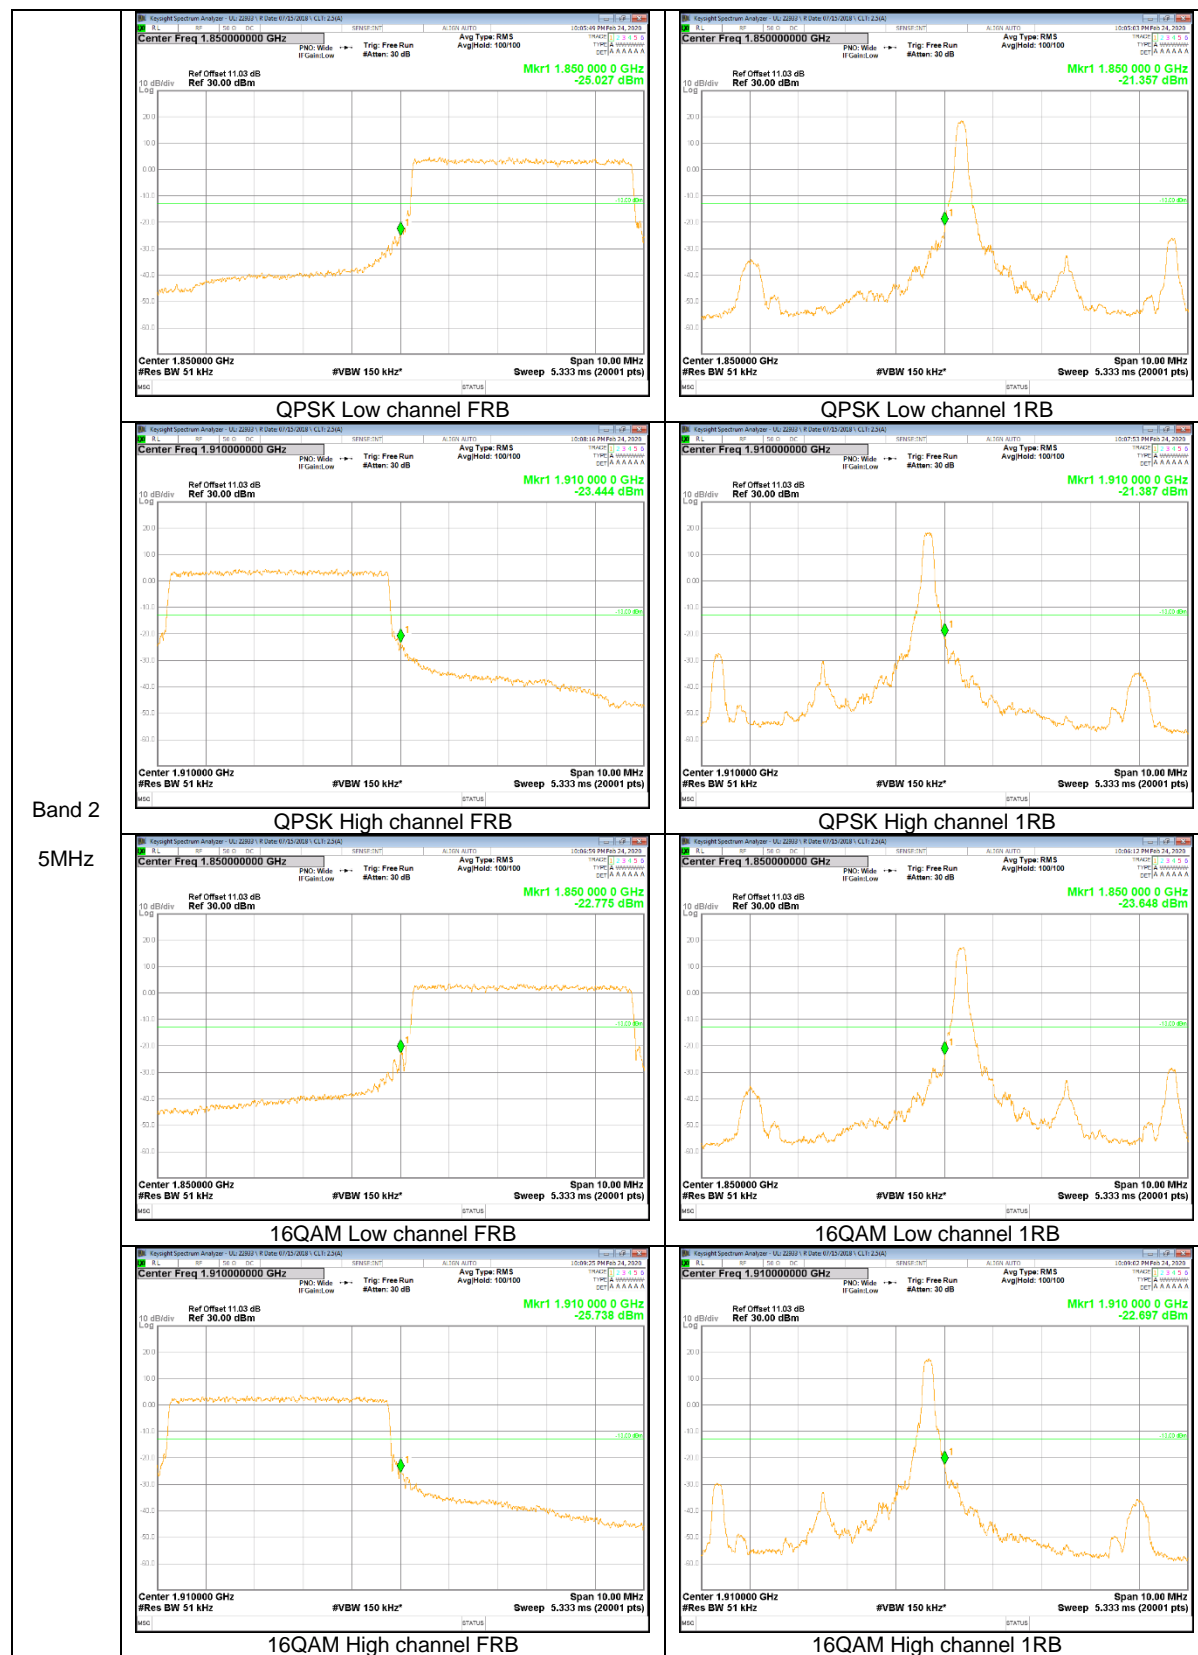

WCDMA

LTE Band 2

Band 2
10MHz

Band 2
 3MHz

LTE Band 5

Band 5
10MHz

Band 5
5MHz

Band 5
 3MHz

LTE Band 12

Band 12
 10MHz

LTE Band 66

Band 66
 20MHz