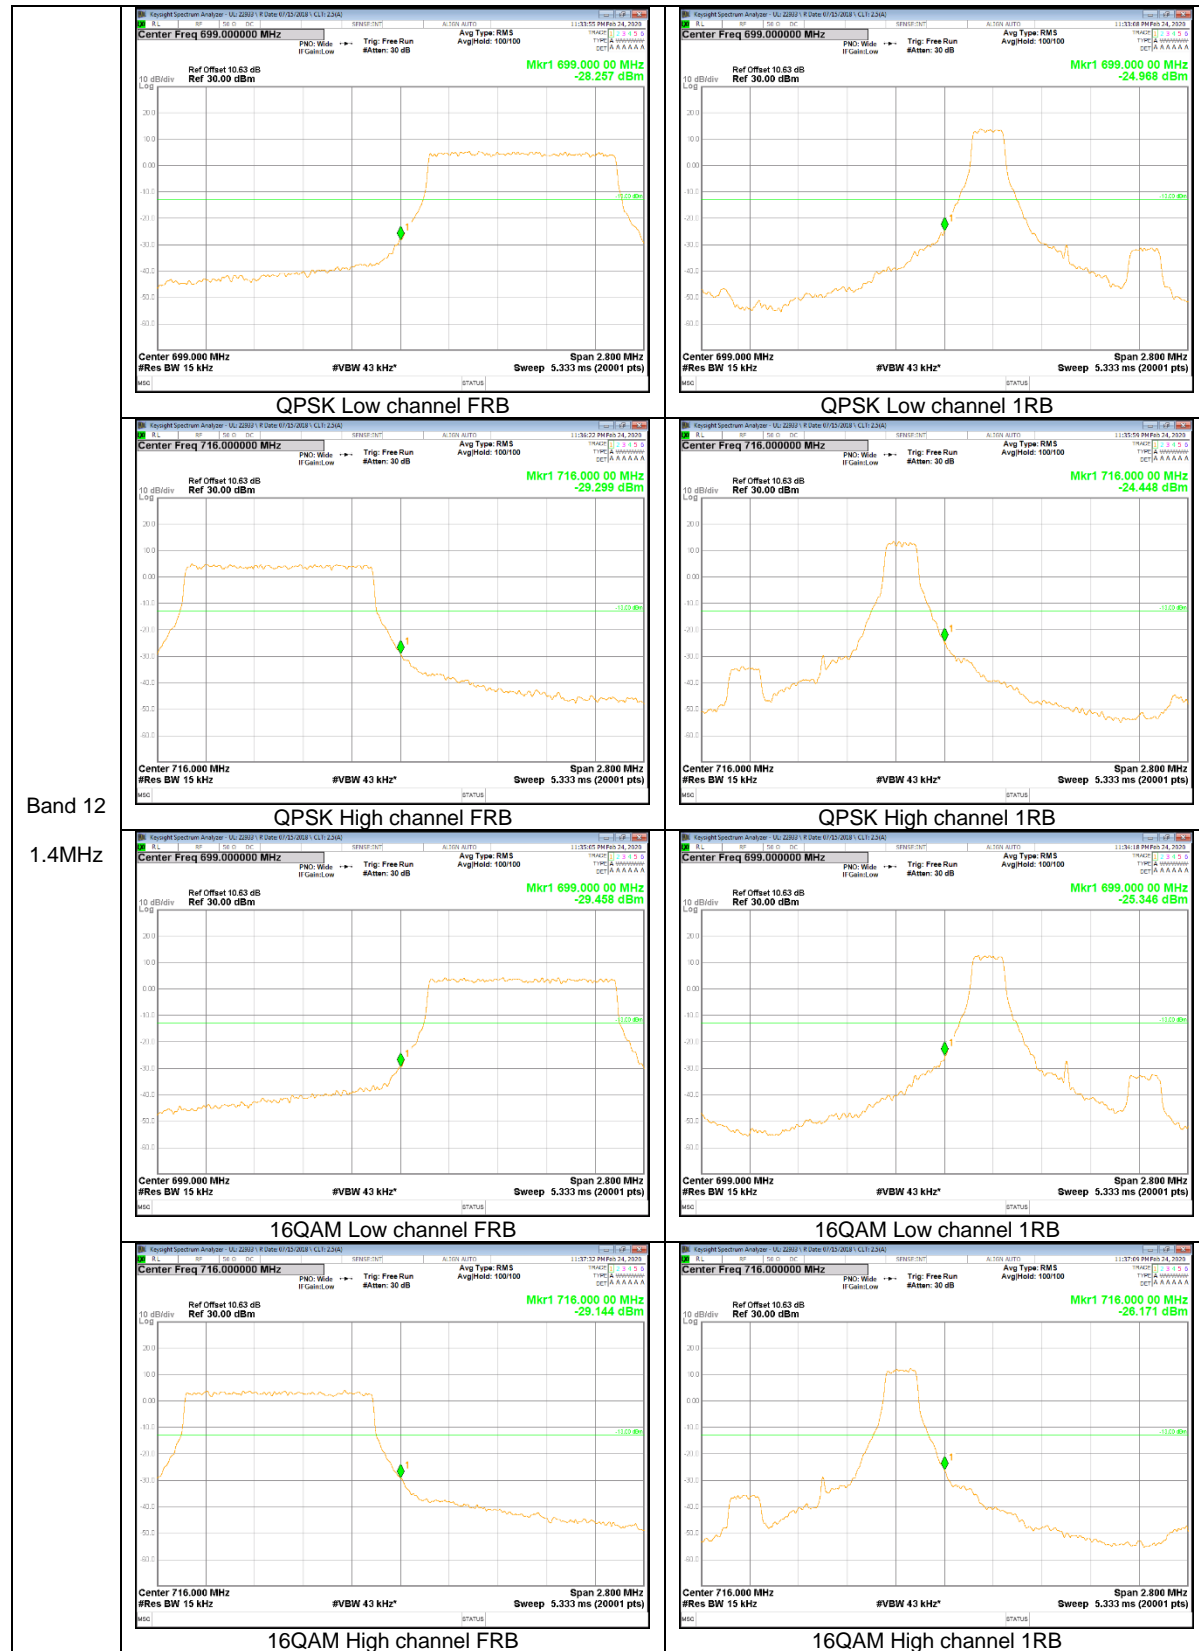

WCDMA

LTE Band 2

Band 2
10MHz

Band 2
 3MHz

LTE Band 5

Band 5
10MHz

Band 5
5MHz

Band 5
 3MHz

LTE Band 12

Band 12
 10MHz

LTE Band 66

Band 66
 20MHz