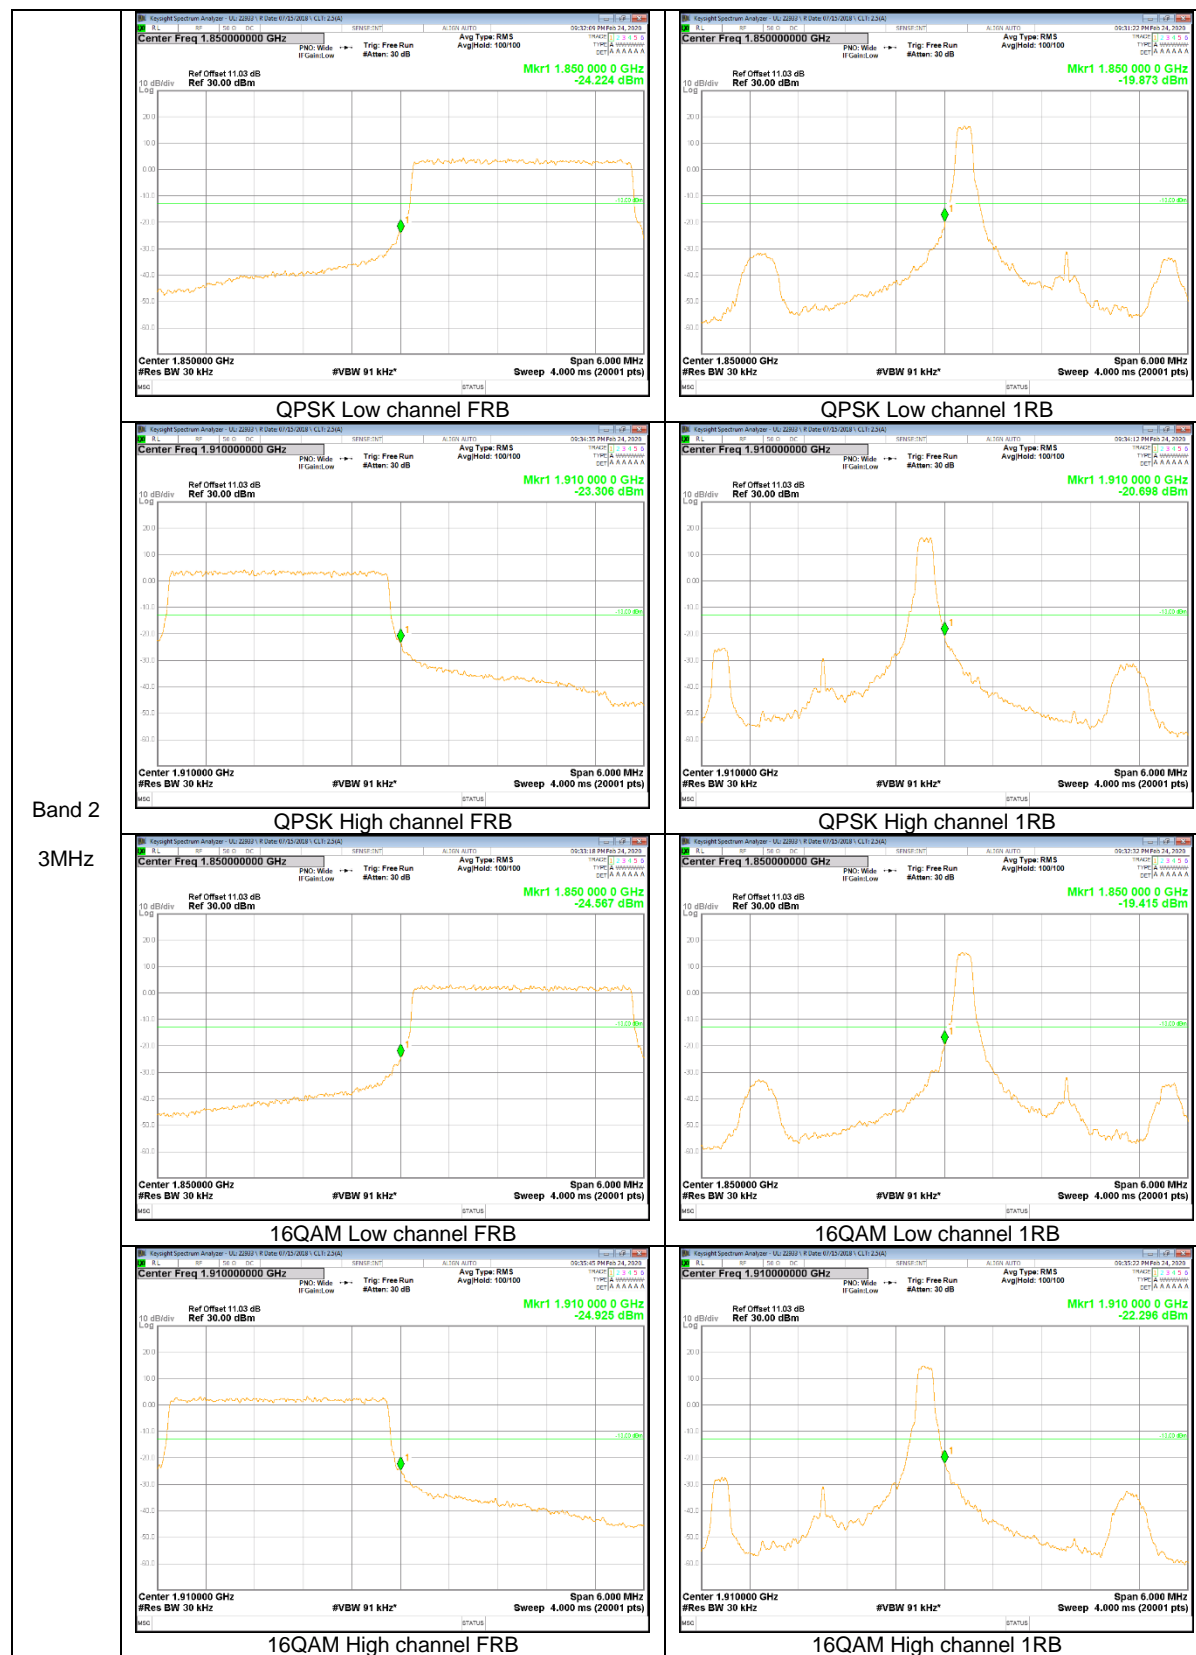

WCDMA

LTE Band 2

Band 2
10MHz

Band 2
 3MHz

LTE Band 5

Band 5
10MHz

Band 5
5MHz

Band 5
 3MHz

LTE Band 12

Band 12
 10MHz

LTE Band 66

Band 66
 20MHz