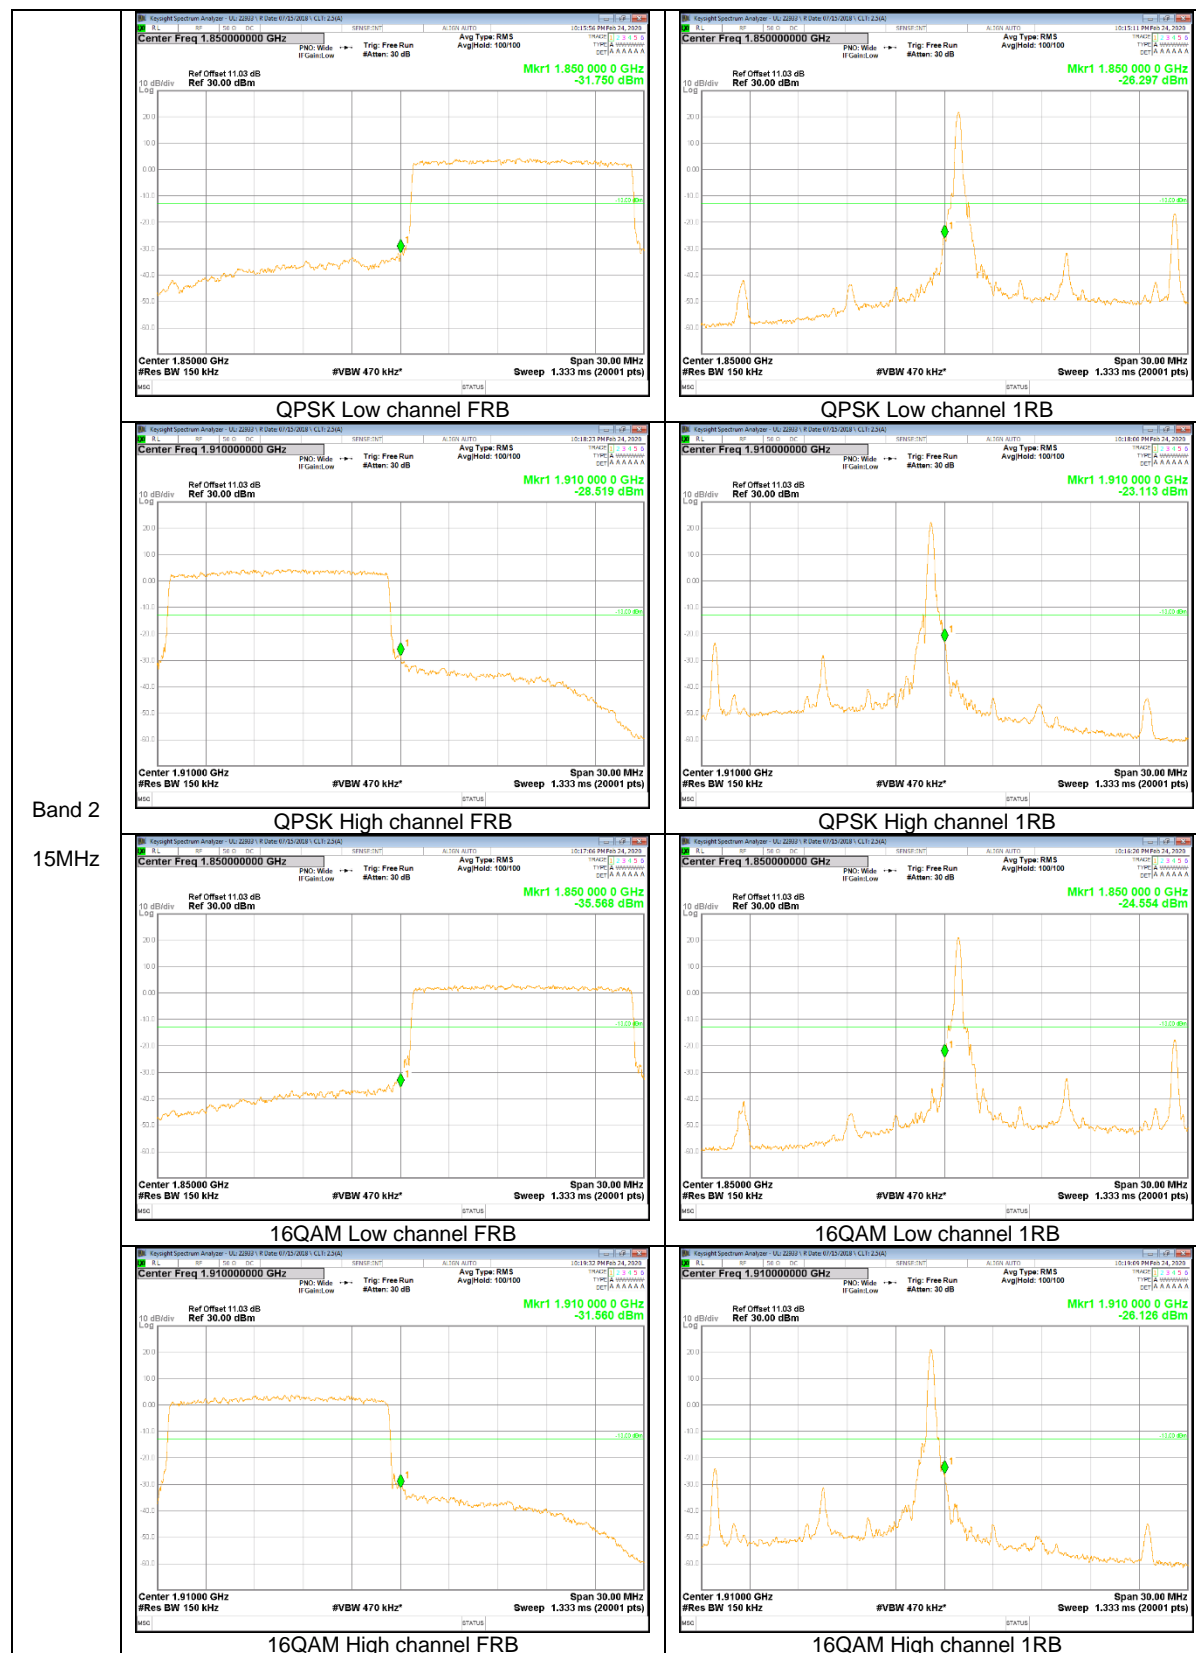

WCDMA

LTE Band 2

Band 2
10MHz

Band 2
 3MHz

LTE Band 5

Band 5
10MHz

Band 5
5MHz

Band 5
 3MHz

LTE Band 12

Band 12
 10MHz

LTE Band 66

Band 66
 20MHz