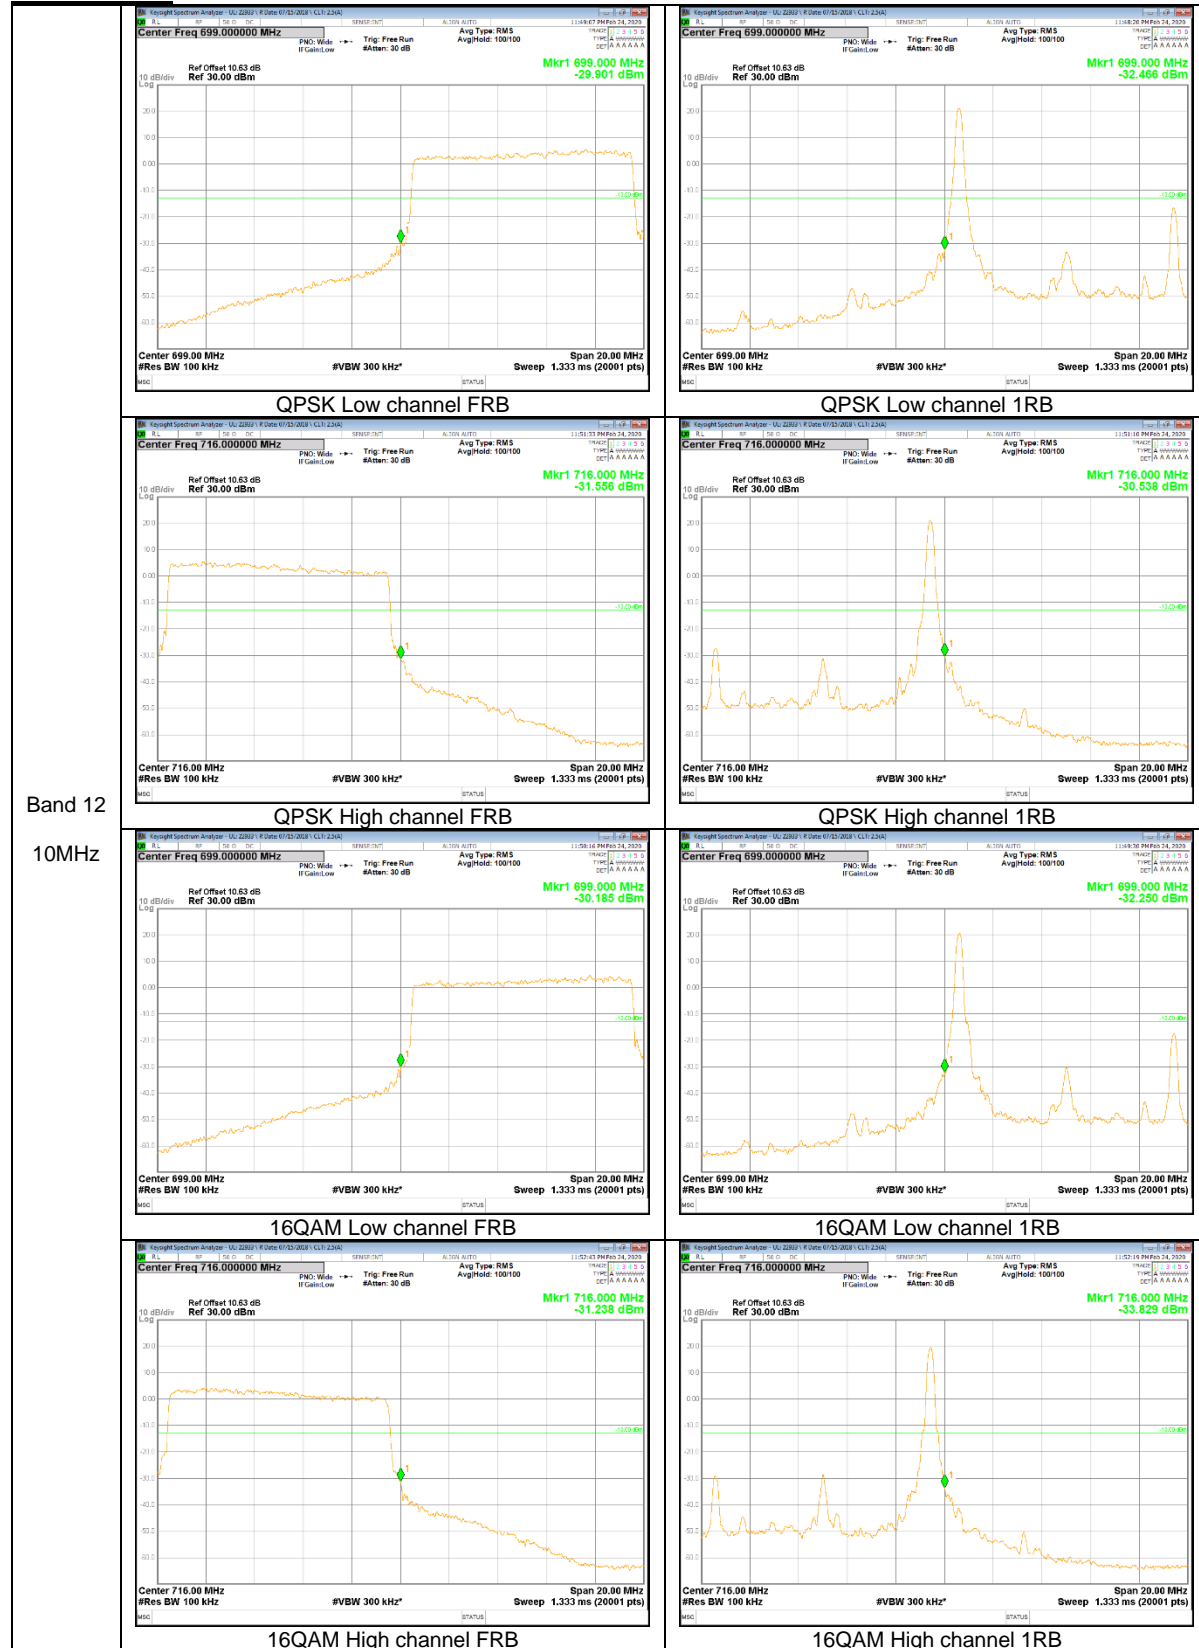

WCDMA

LTE Band 2

Band 2
10MHz

Band 2
 3MHz

LTE Band 5

Band 5
10MHz

Band 5
5MHz

Band 5
 3MHz

LTE Band 12

Band 12
 10MHz

LTE Band 66

Band 66
 20MHz