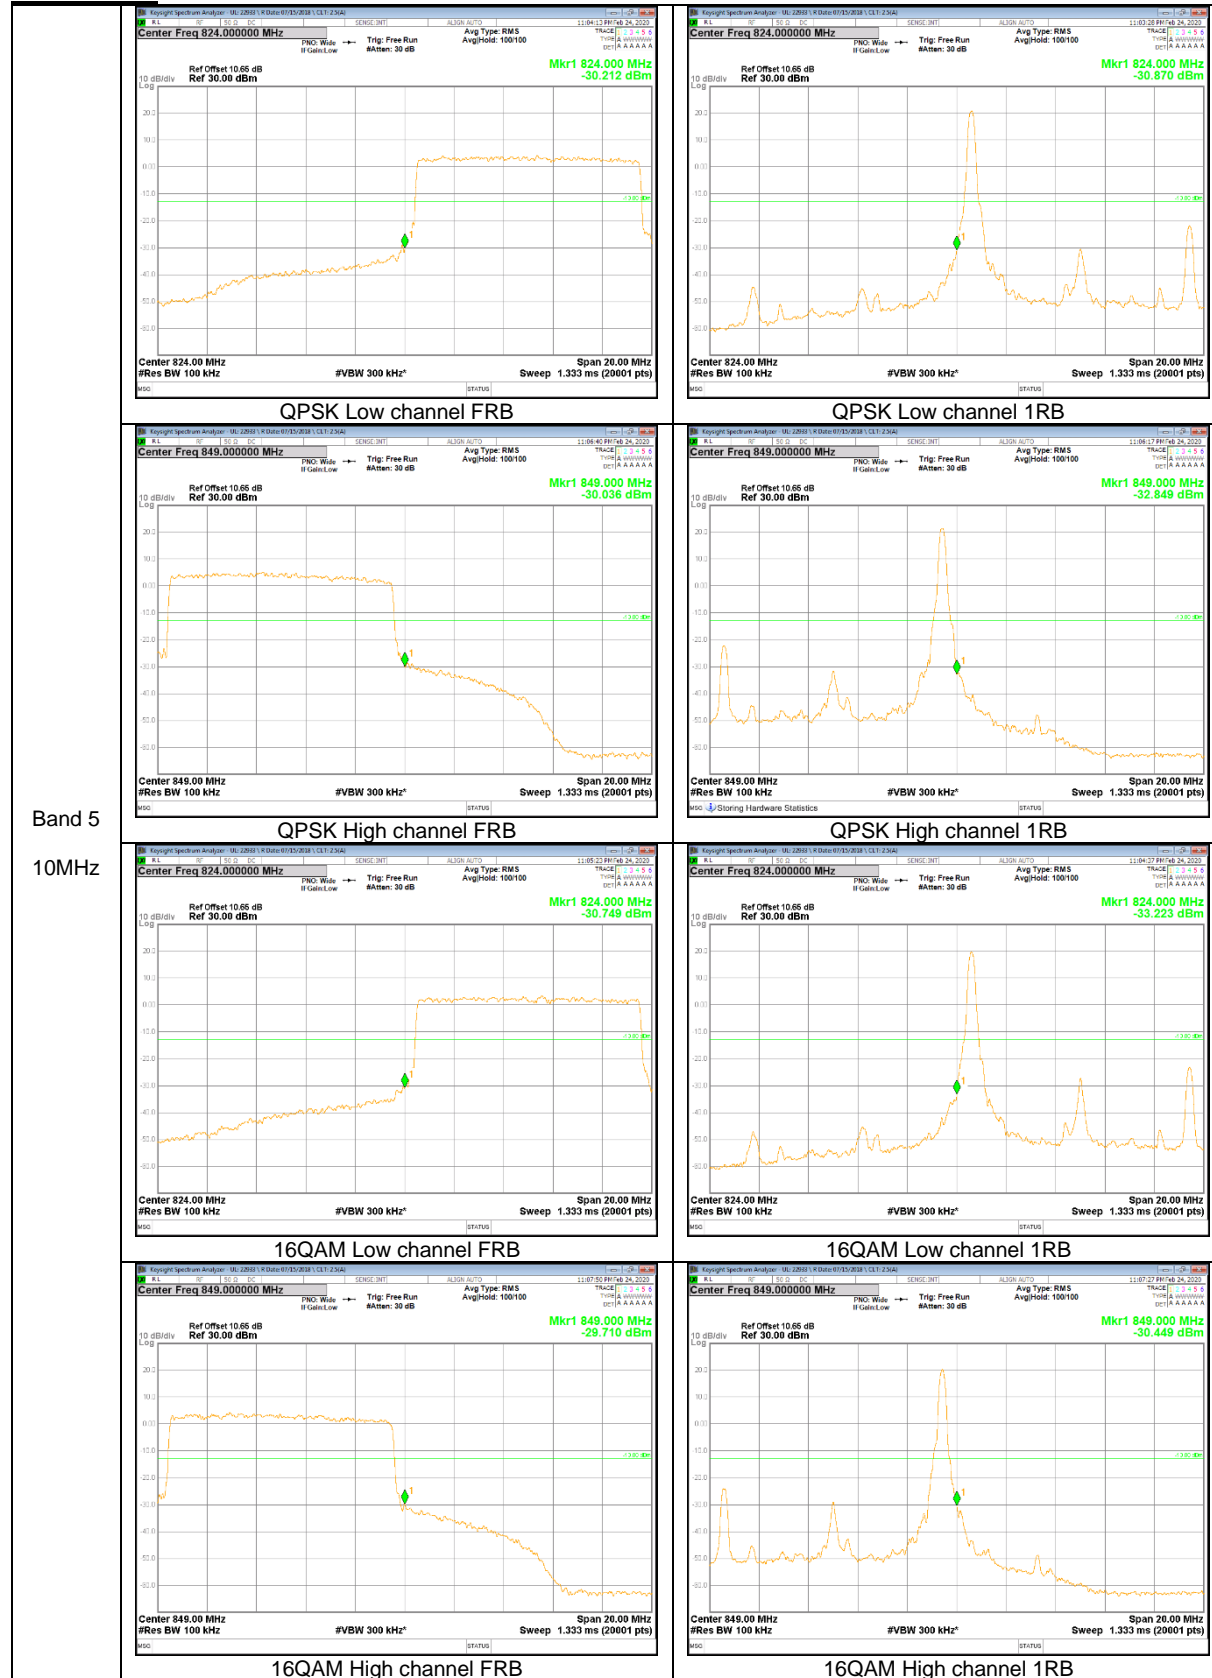

WCDMA

LTE Band 2

Band 2
10MHz

Band 2
 3MHz

LTE Band 5

Band 5
10MHz

Band 5
5MHz

Band 5
 3MHz

LTE Band 12

Band 12
 10MHz

LTE Band 66

Band 66
 20MHz