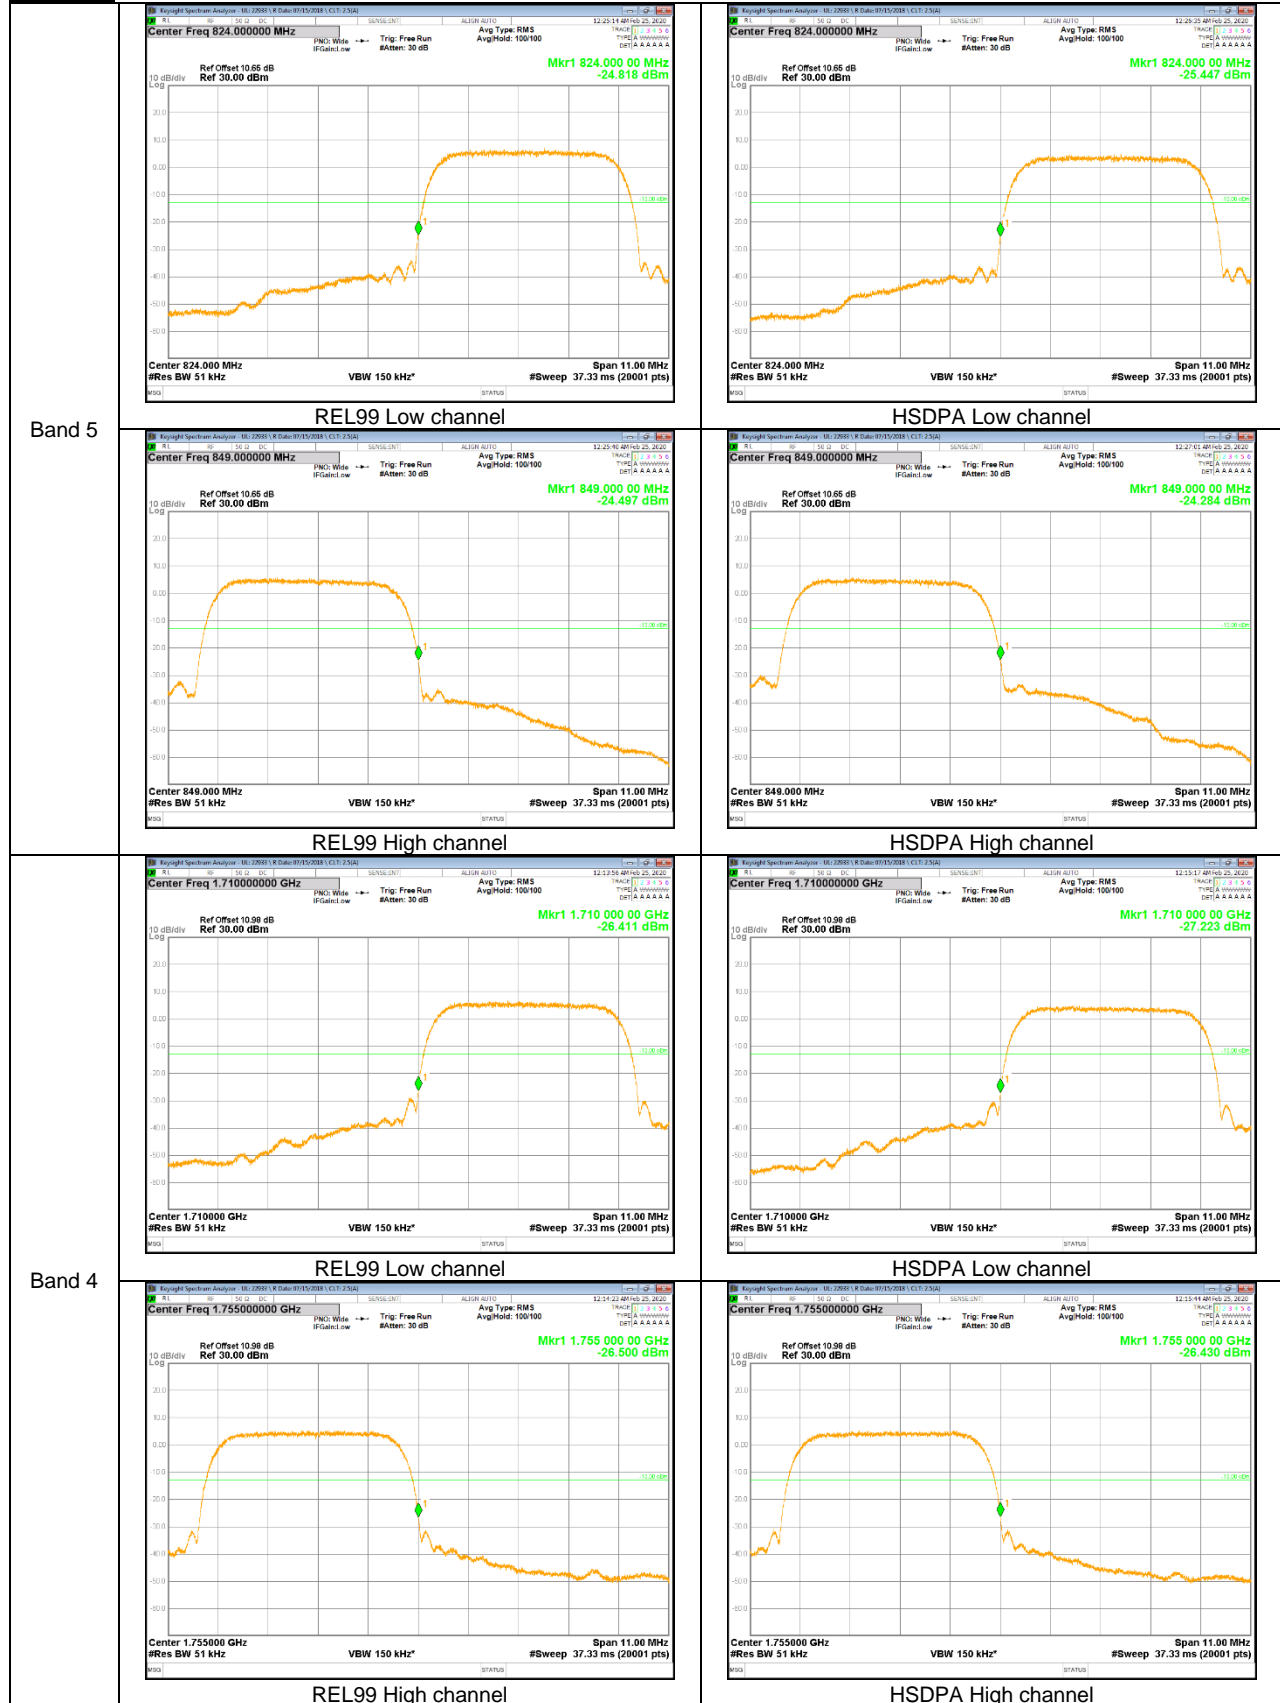

WCDMA

LTE Band 2

Band 2
10MHz

Band 2
 3MHz

LTE Band 5

Band 5
10MHz

Band 5
5MHz

Band 5
 3MHz

LTE Band 12

Band 12
 10MHz

LTE Band 66

Band 66
 20MHz