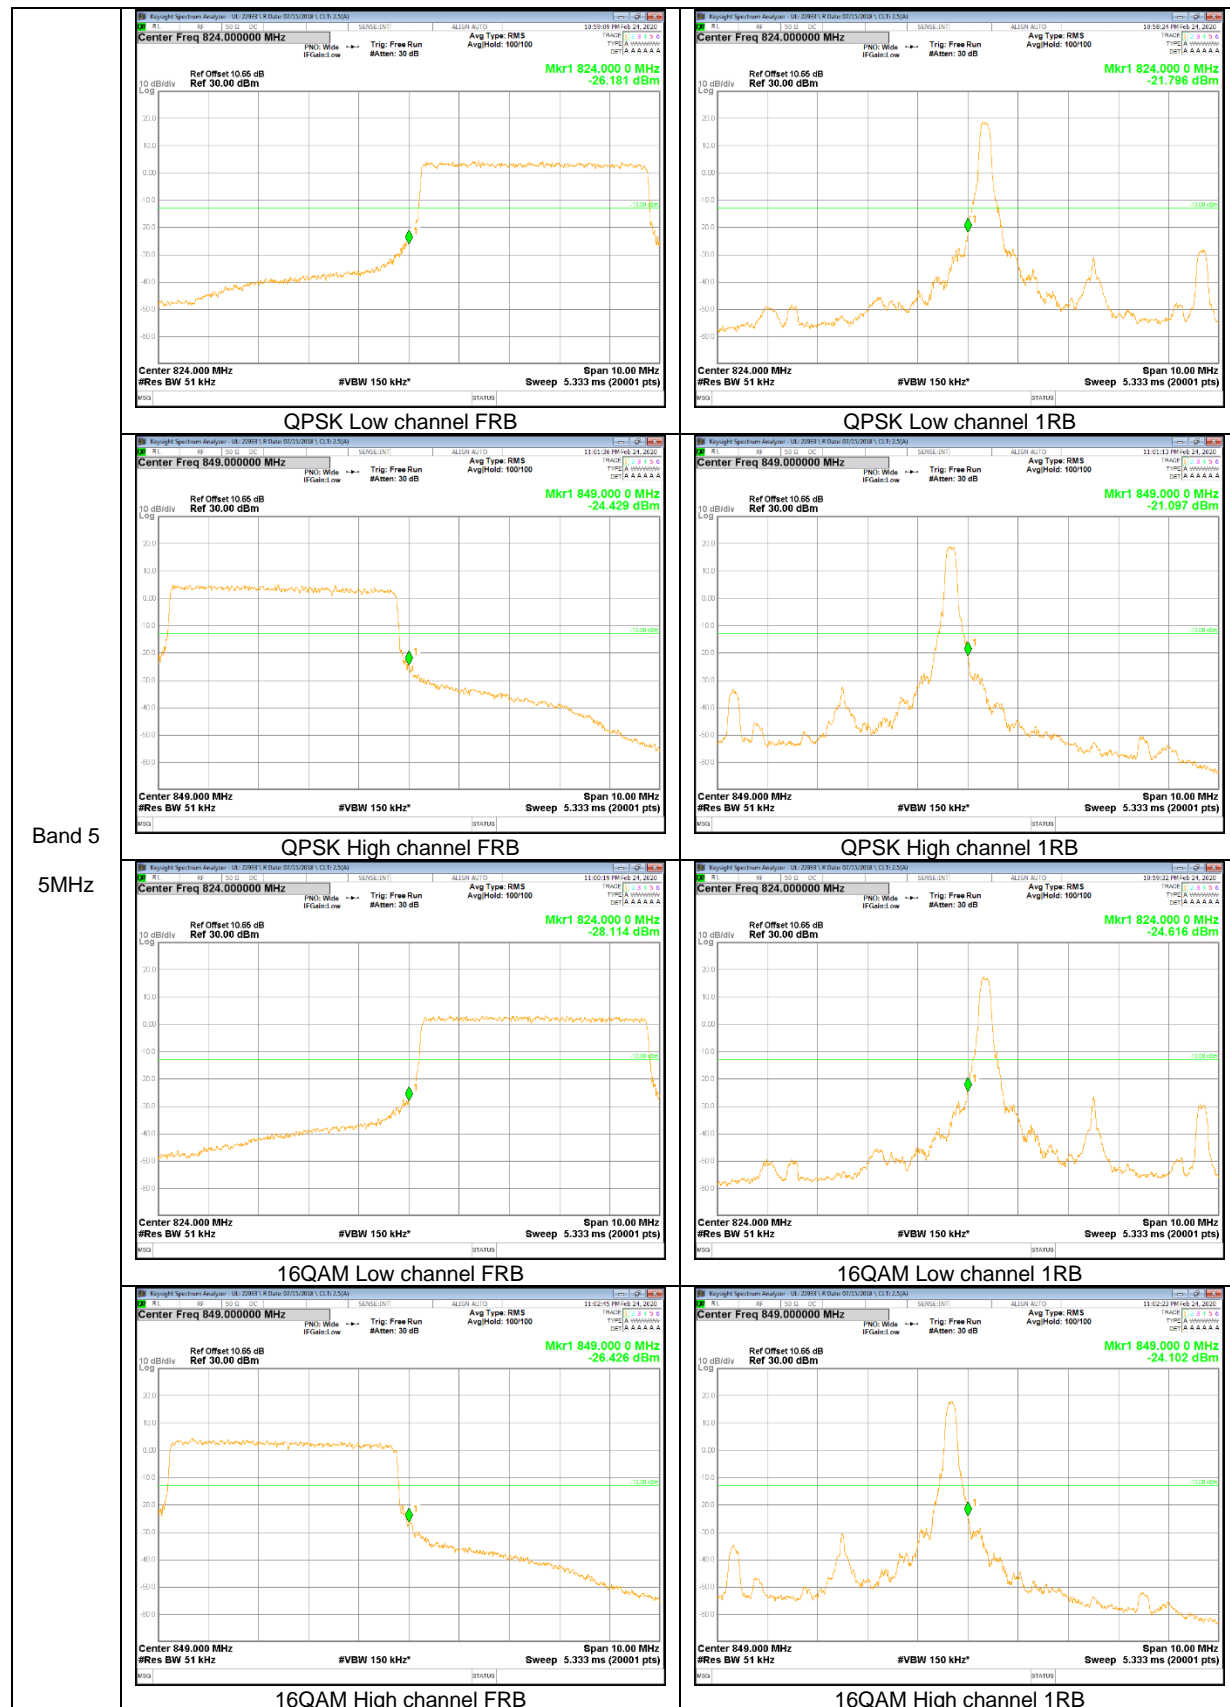

WCDMA

LTE Band 2

Band 2
10MHz

Band 2
 3MHz

LTE Band 5

Band 5
10MHz

Band 5
5MHz

Band 5
 3MHz

LTE Band 12

Band 12
 10MHz

LTE Band 66

Band 66
 20MHz