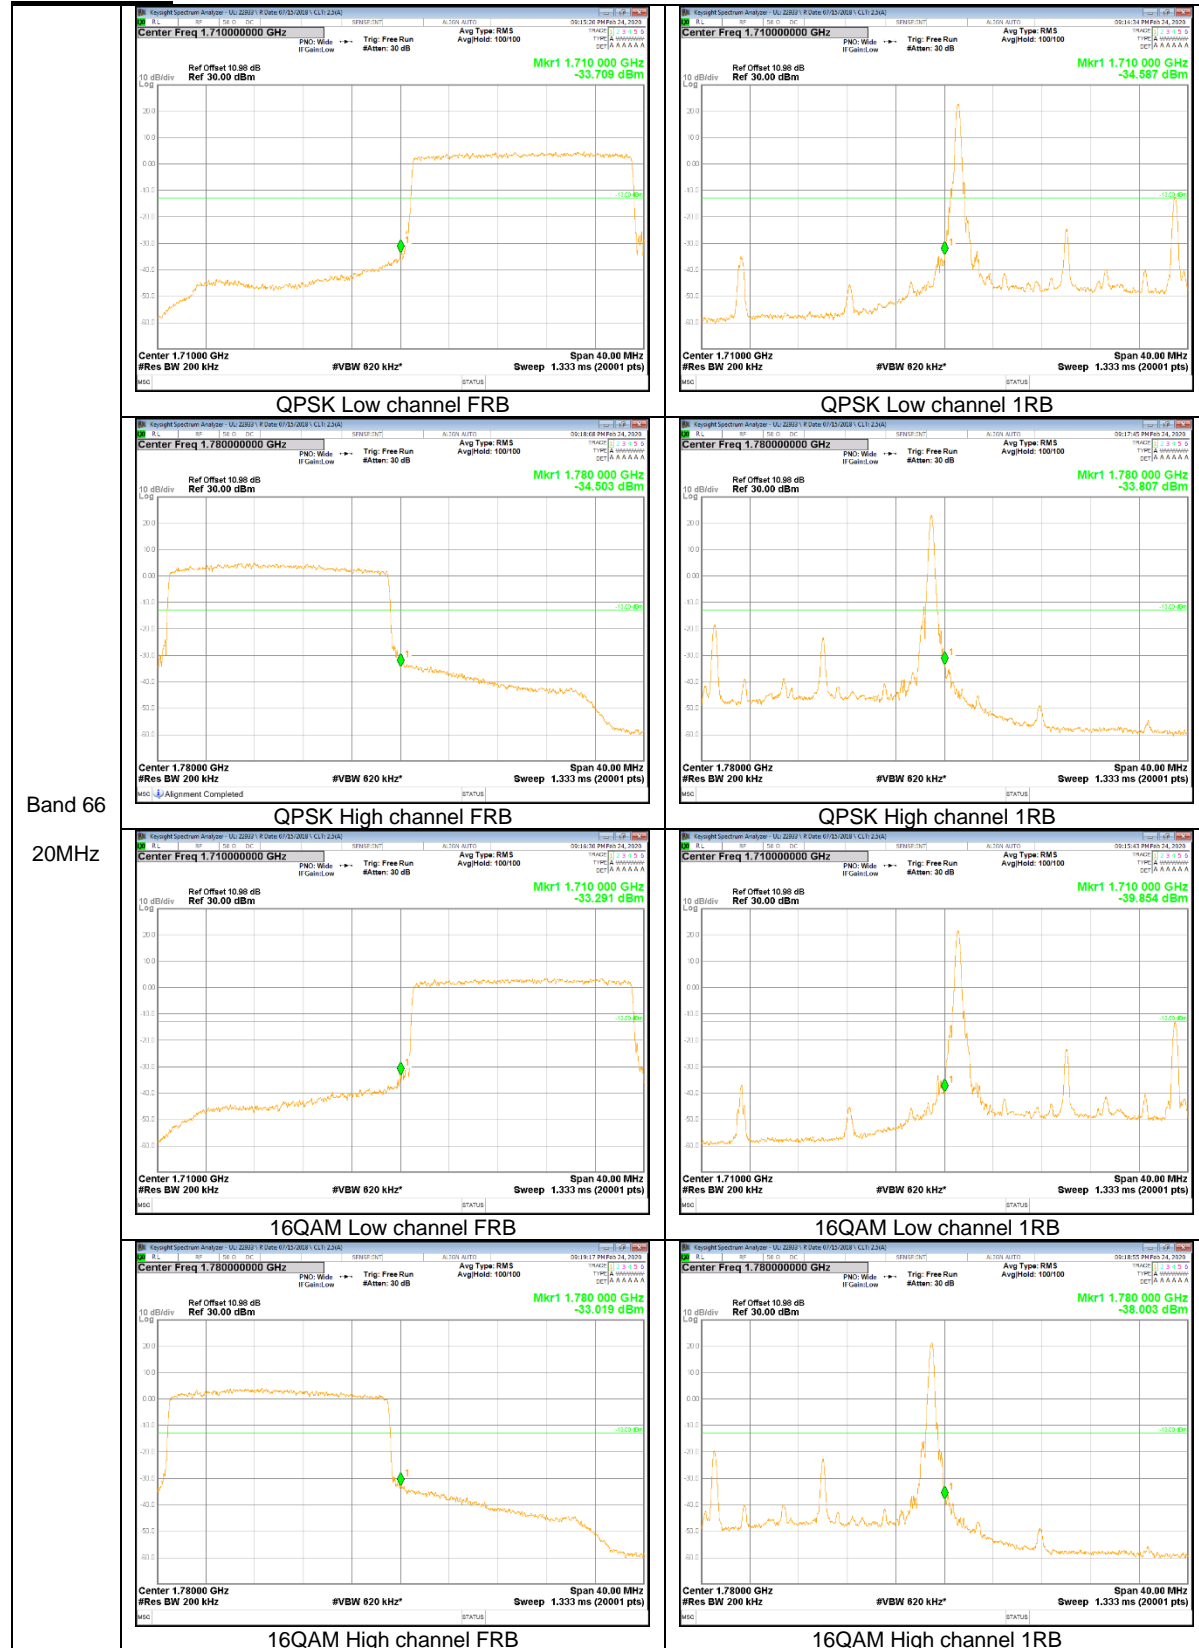

WCDMA

LTE Band 2

Band 2
10MHz

Band 2
 3MHz

LTE Band 5

Band 5
10MHz

Band 5
5MHz

Band 5
 3MHz

LTE Band 12

Band 12
 10MHz

LTE Band 66

Band 66
 20MHz