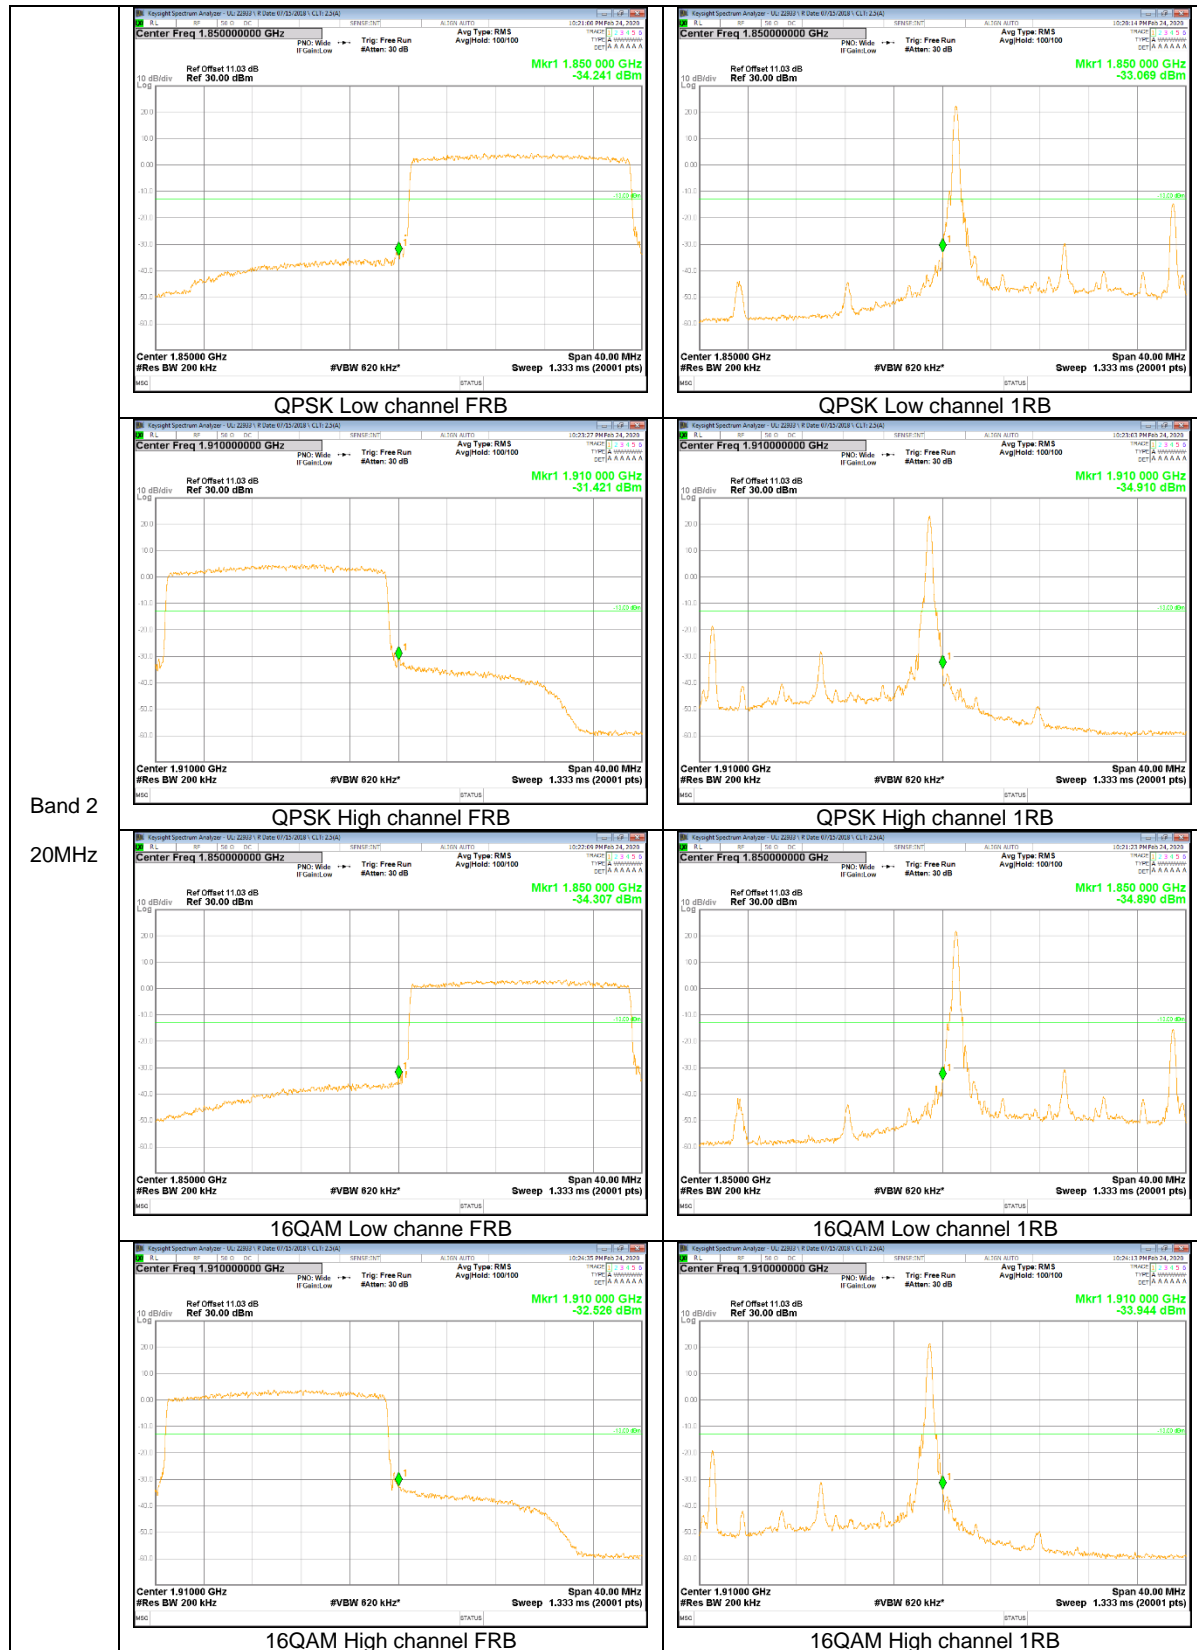

WCDMA

LTE Band 2

Band 2
10MHz

Band 2
 3MHz

LTE Band 5

Band 5
10MHz

Band 5
5MHz

Band 5
 3MHz

LTE Band 12

Band 12
 10MHz

LTE Band 66

Band 66
 20MHz