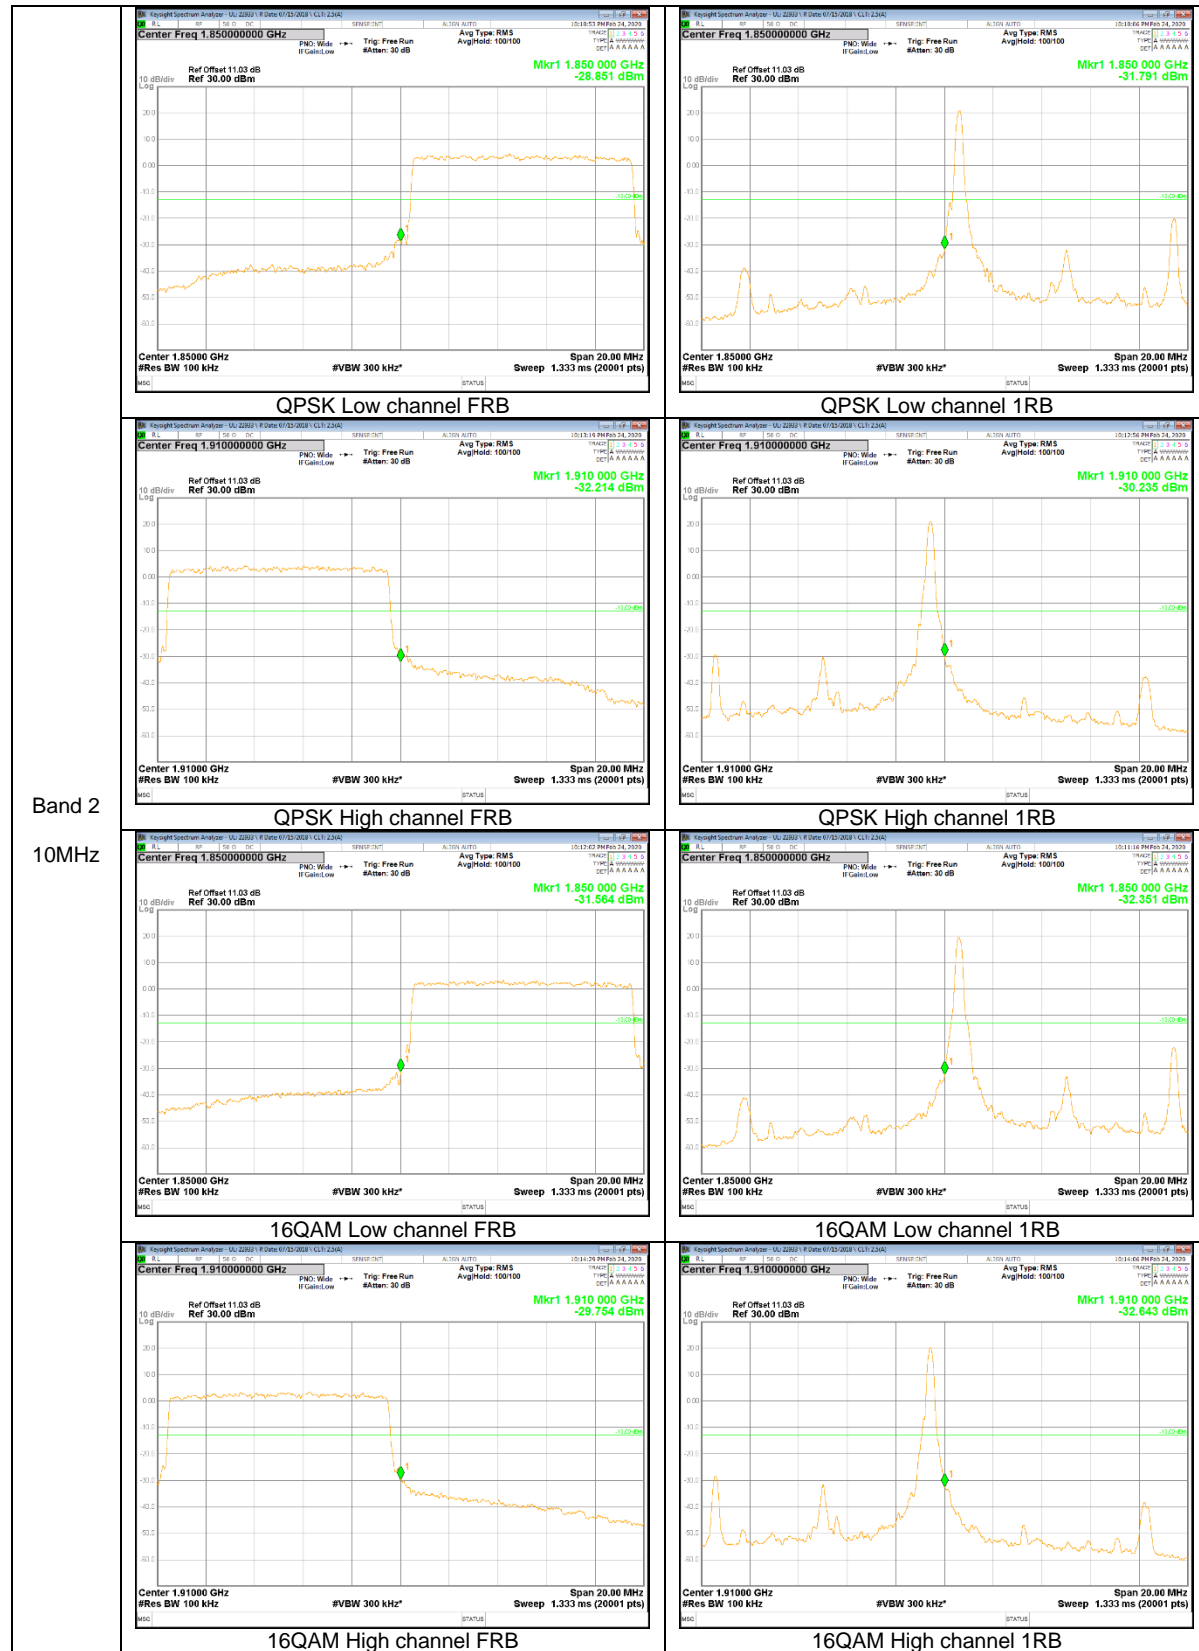

WCDMA

LTE Band 2

Band 2
10MHz

Band 2
 3MHz

LTE Band 5

Band 5
10MHz

Band 5
5MHz

Band 5
 3MHz

LTE Band 12

Band 12
 10MHz

LTE Band 66

Band 66
 20MHz