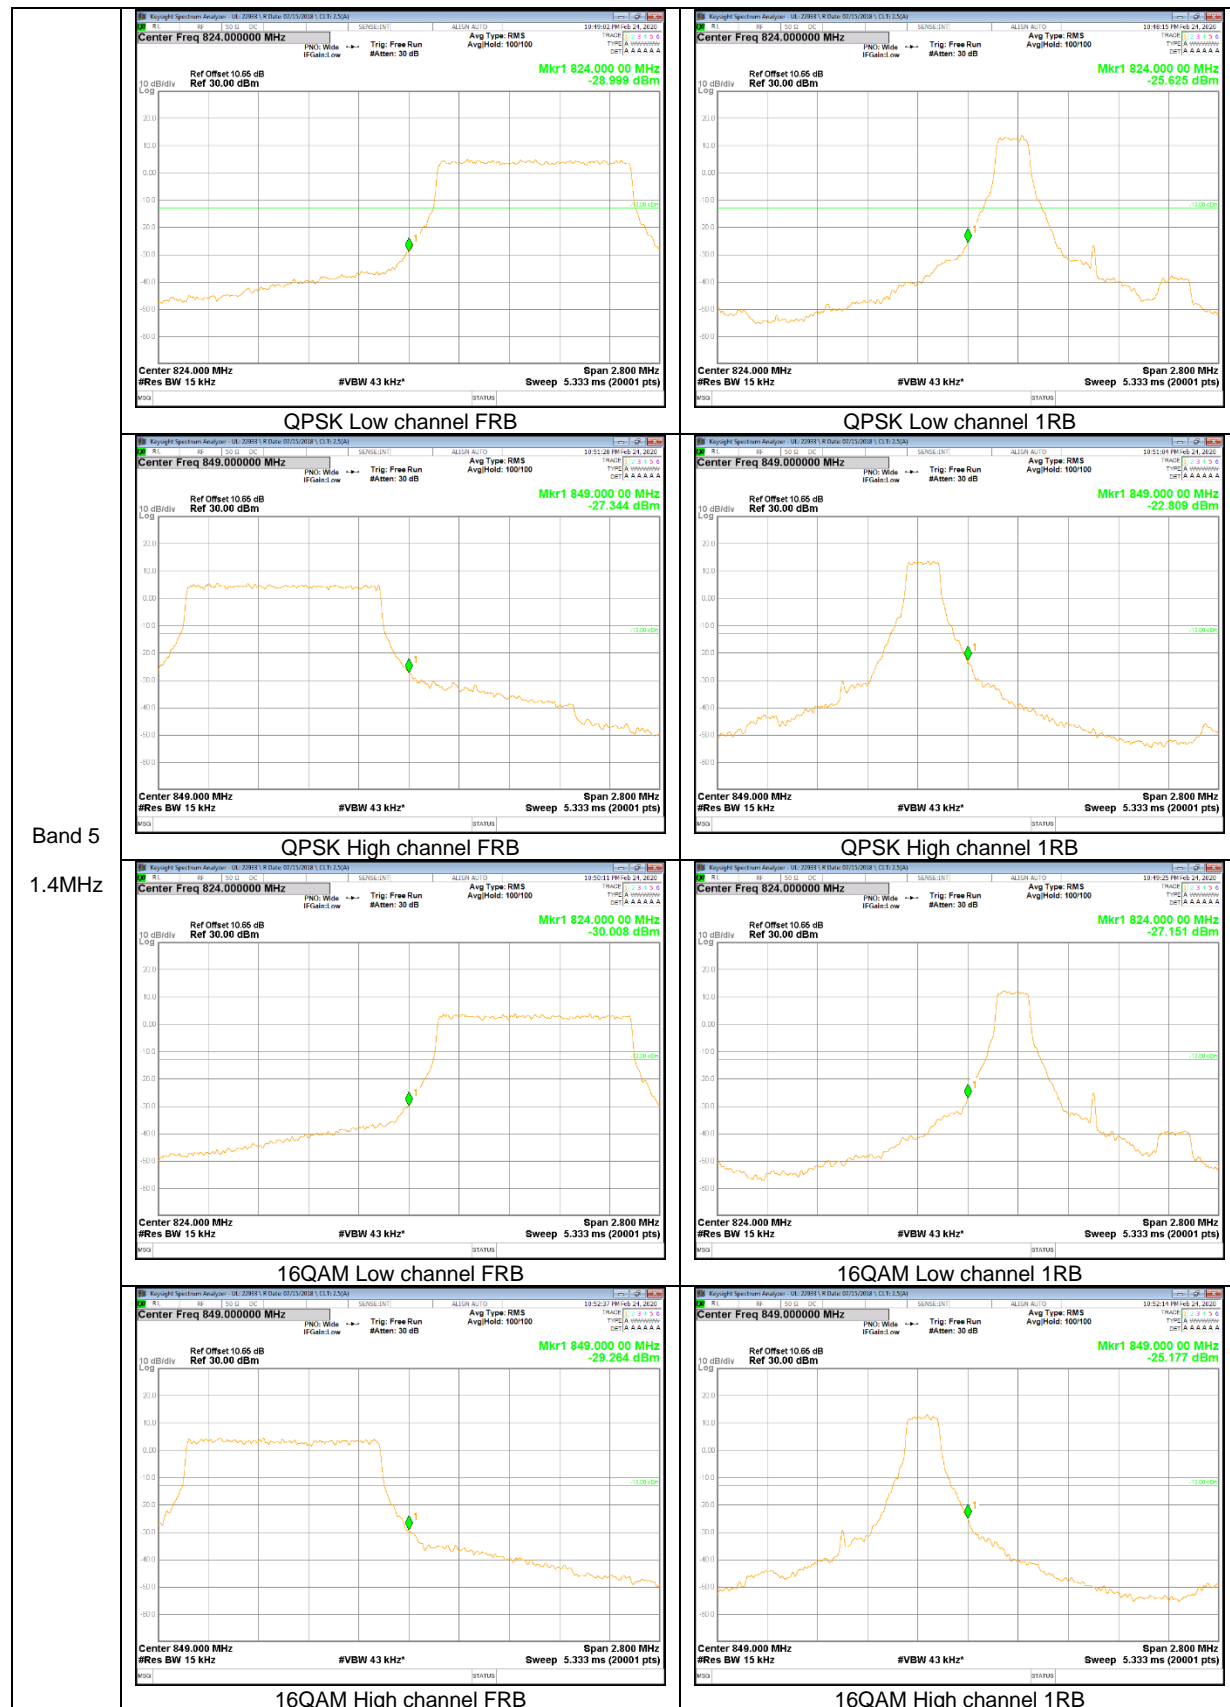

WCDMA

LTE Band 2

Band 2
10MHz

Band 2
 3MHz

LTE Band 5

Band 5
10MHz

Band 5
5MHz

Band 5
 3MHz

LTE Band 12

Band 12
 10MHz

LTE Band 66

Band 66
 20MHz