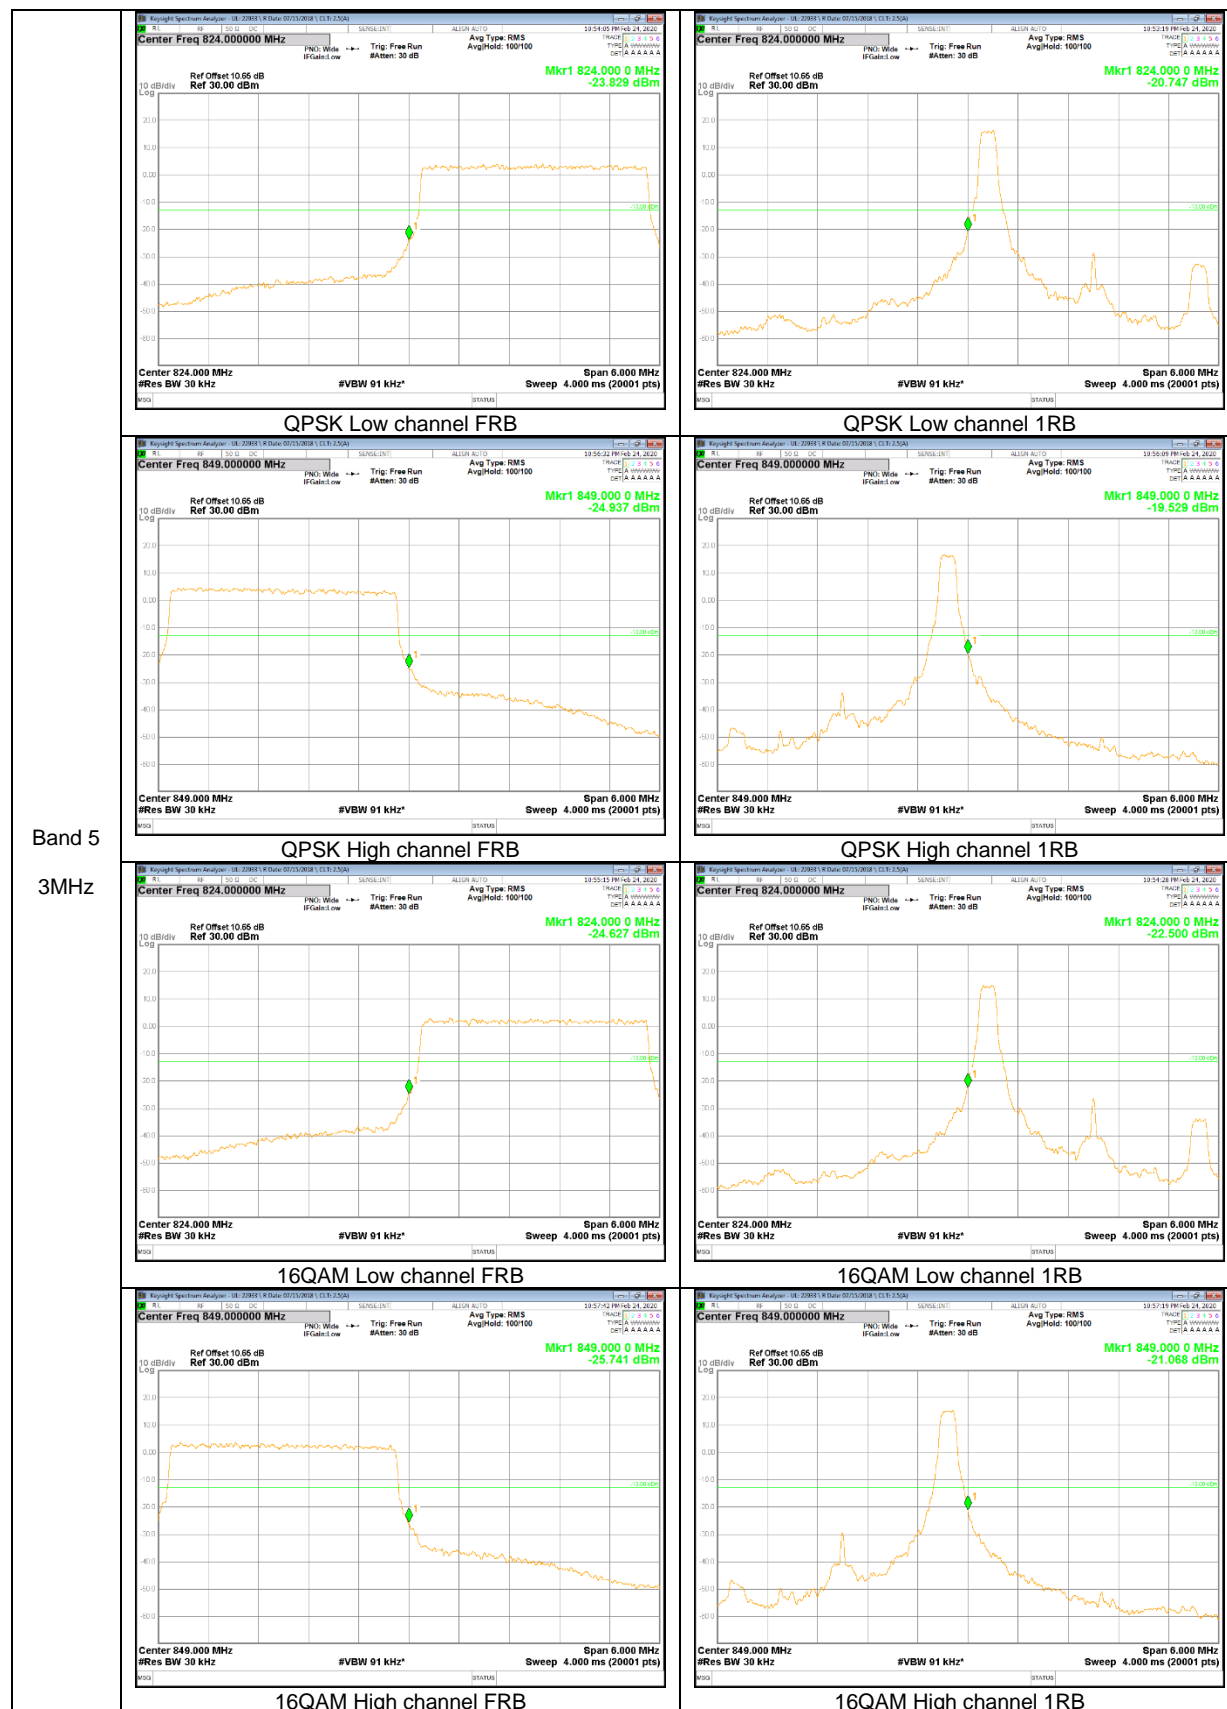

WCDMA

LTE Band 2

Band 2
10MHz

Band 2
 3MHz

LTE Band 5

Band 5
10MHz

Band 5
5MHz

Band 5
 3MHz

LTE Band 12

Band 12
 10MHz

LTE Band 66

Band 66
 20MHz