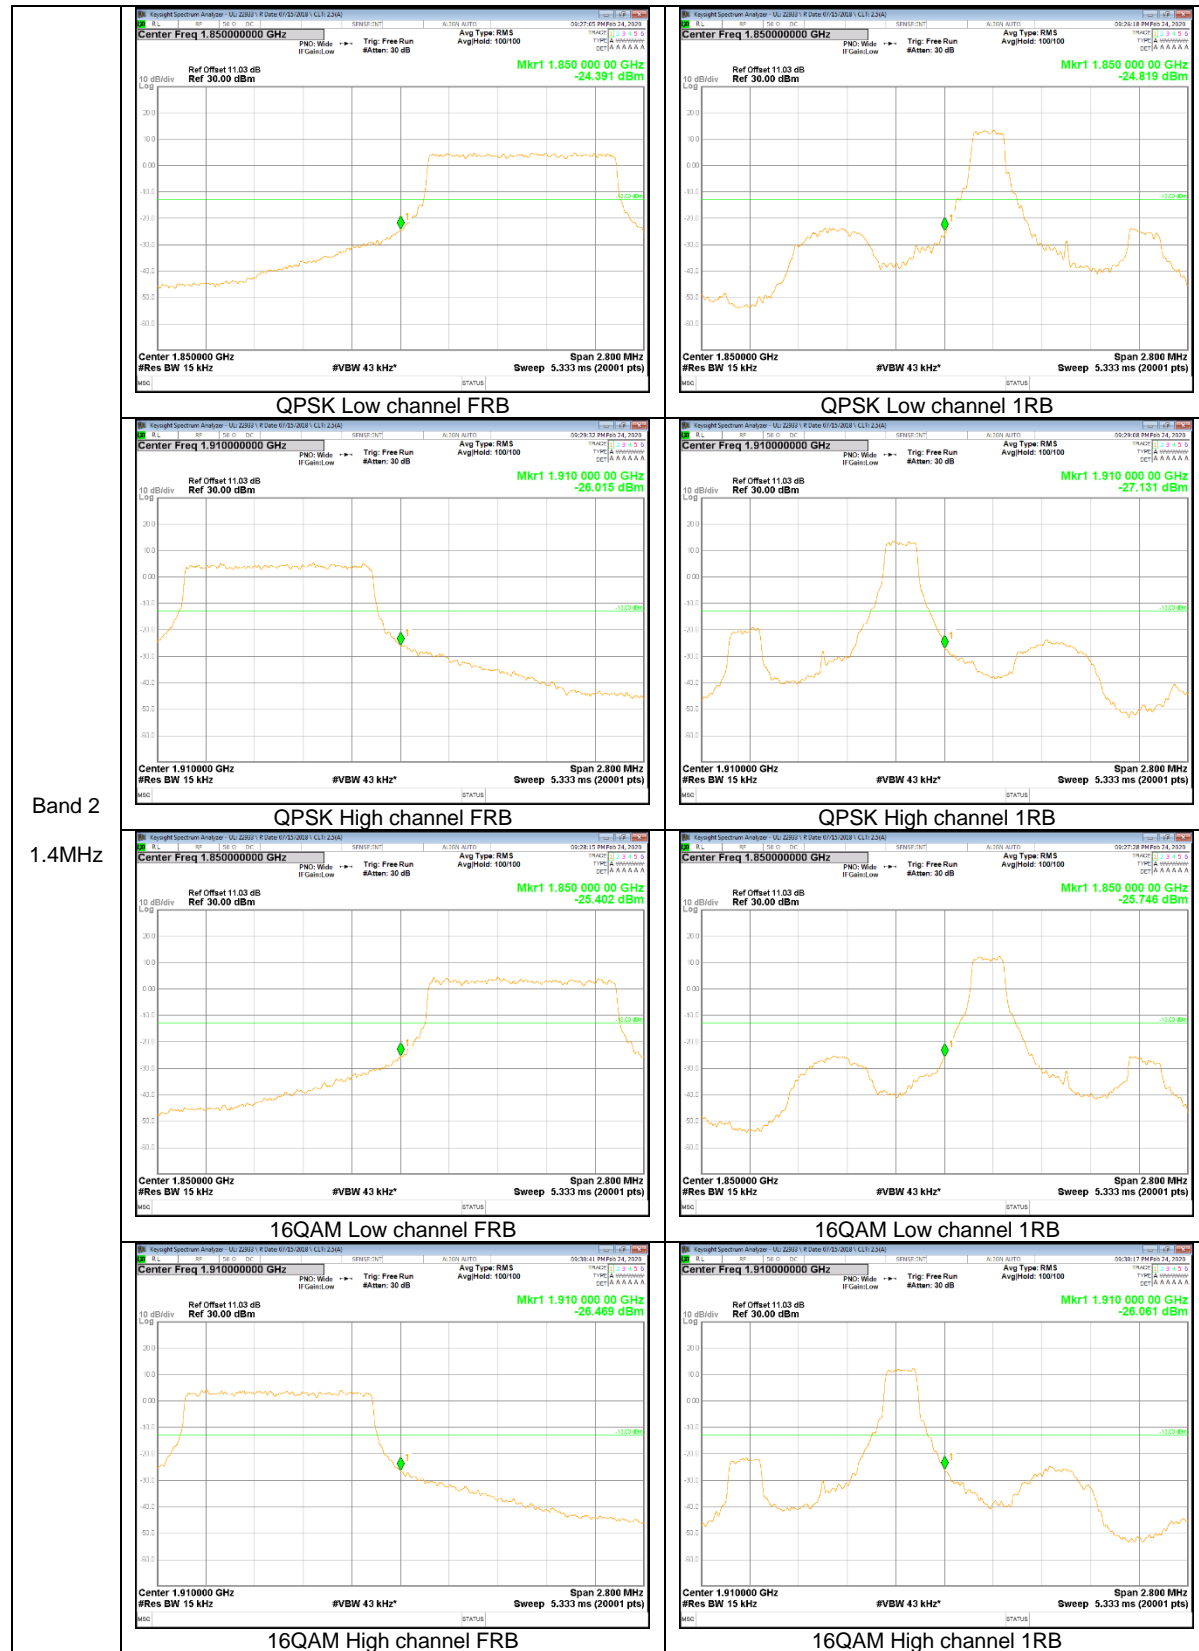

WCDMA

LTE Band 2

Band 2
10MHz

Band 2
 3MHz

LTE Band 5

Band 5
10MHz

Band 5
5MHz

Band 5
 3MHz

LTE Band 12

Band 12
 10MHz

LTE Band 66

Band 66
 20MHz